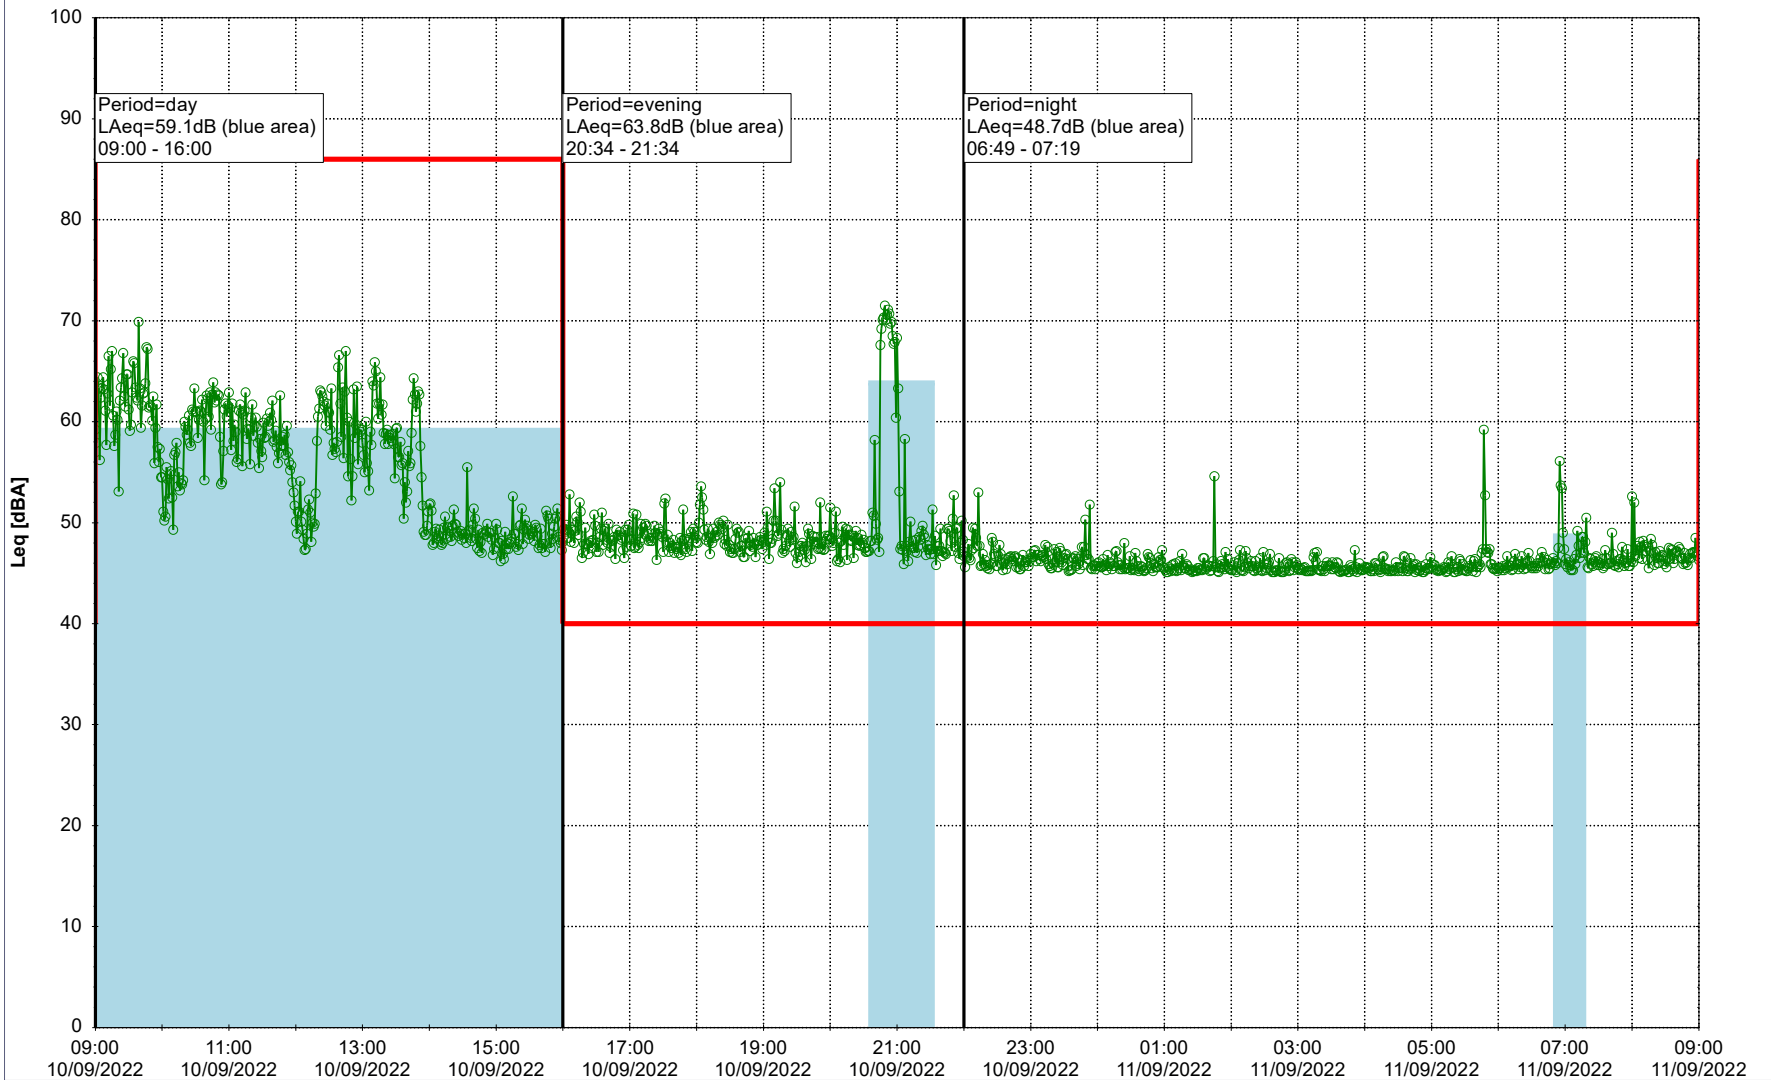

Noise Time Related Diagram

10/09/2022
11/09/2022

○○○ MOP_NS01