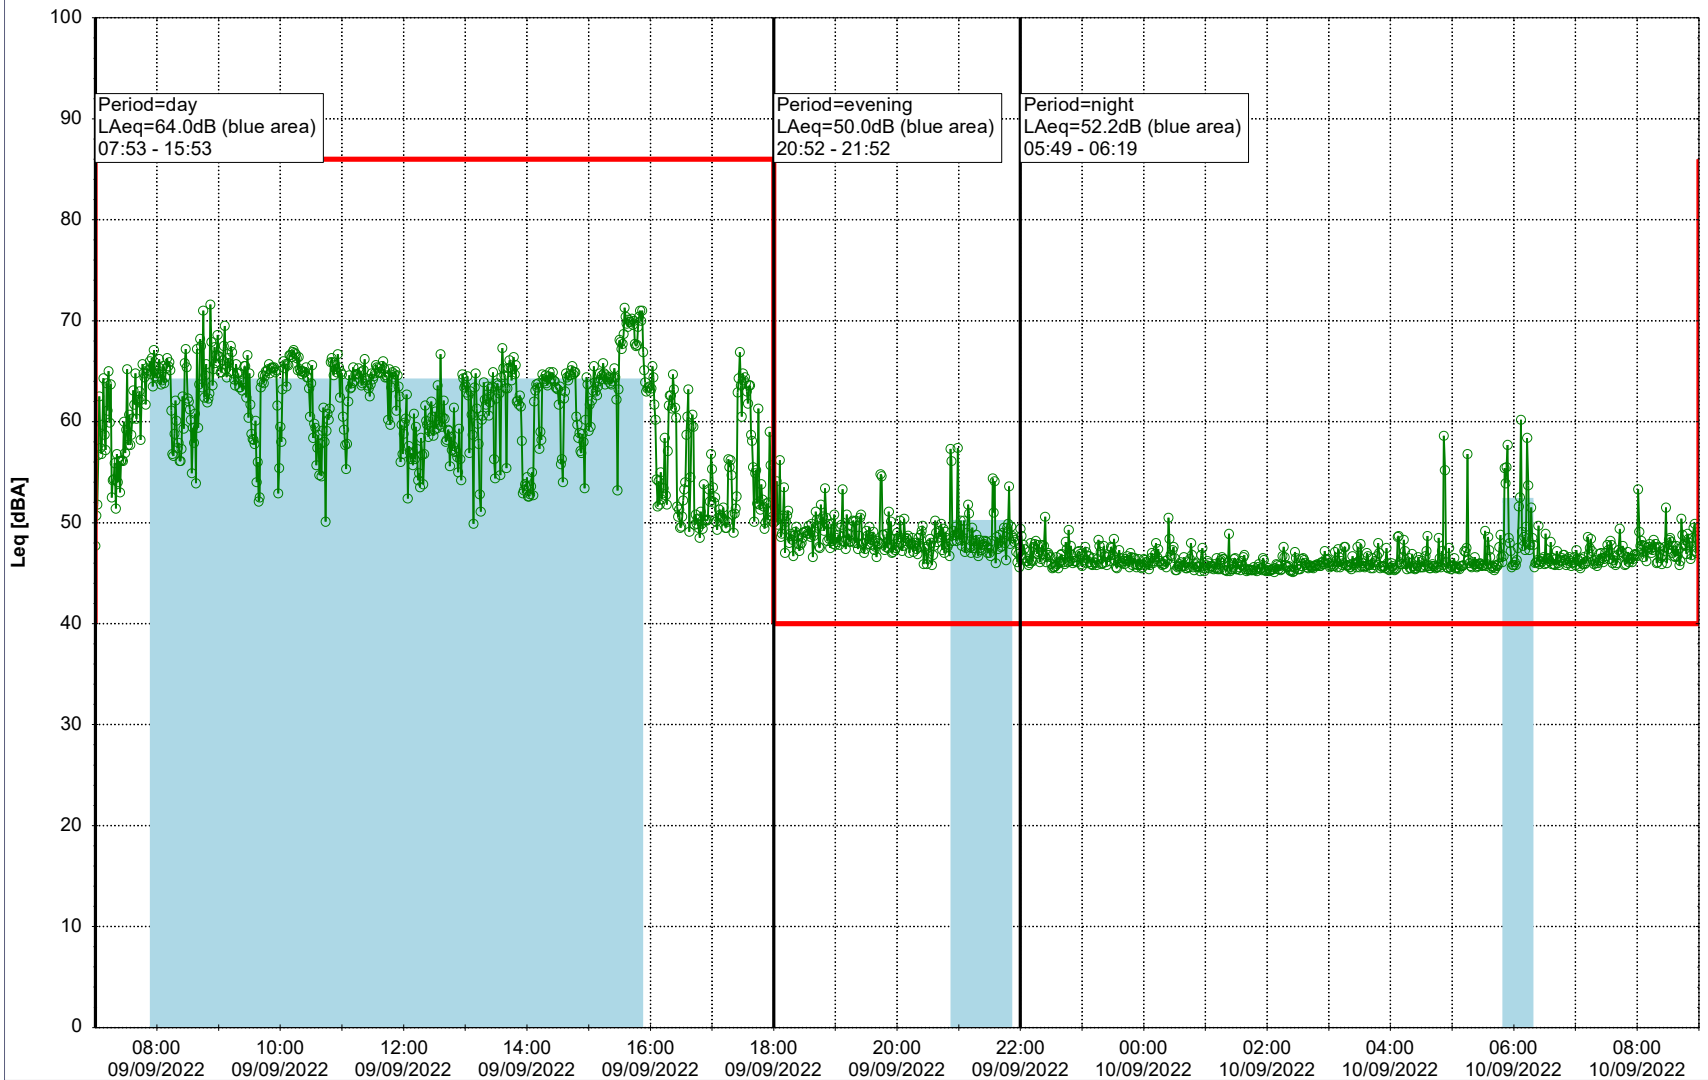

Noise Time Related Diagram

09/09/2022

10/09/2022

○○○○ MOP_NS01