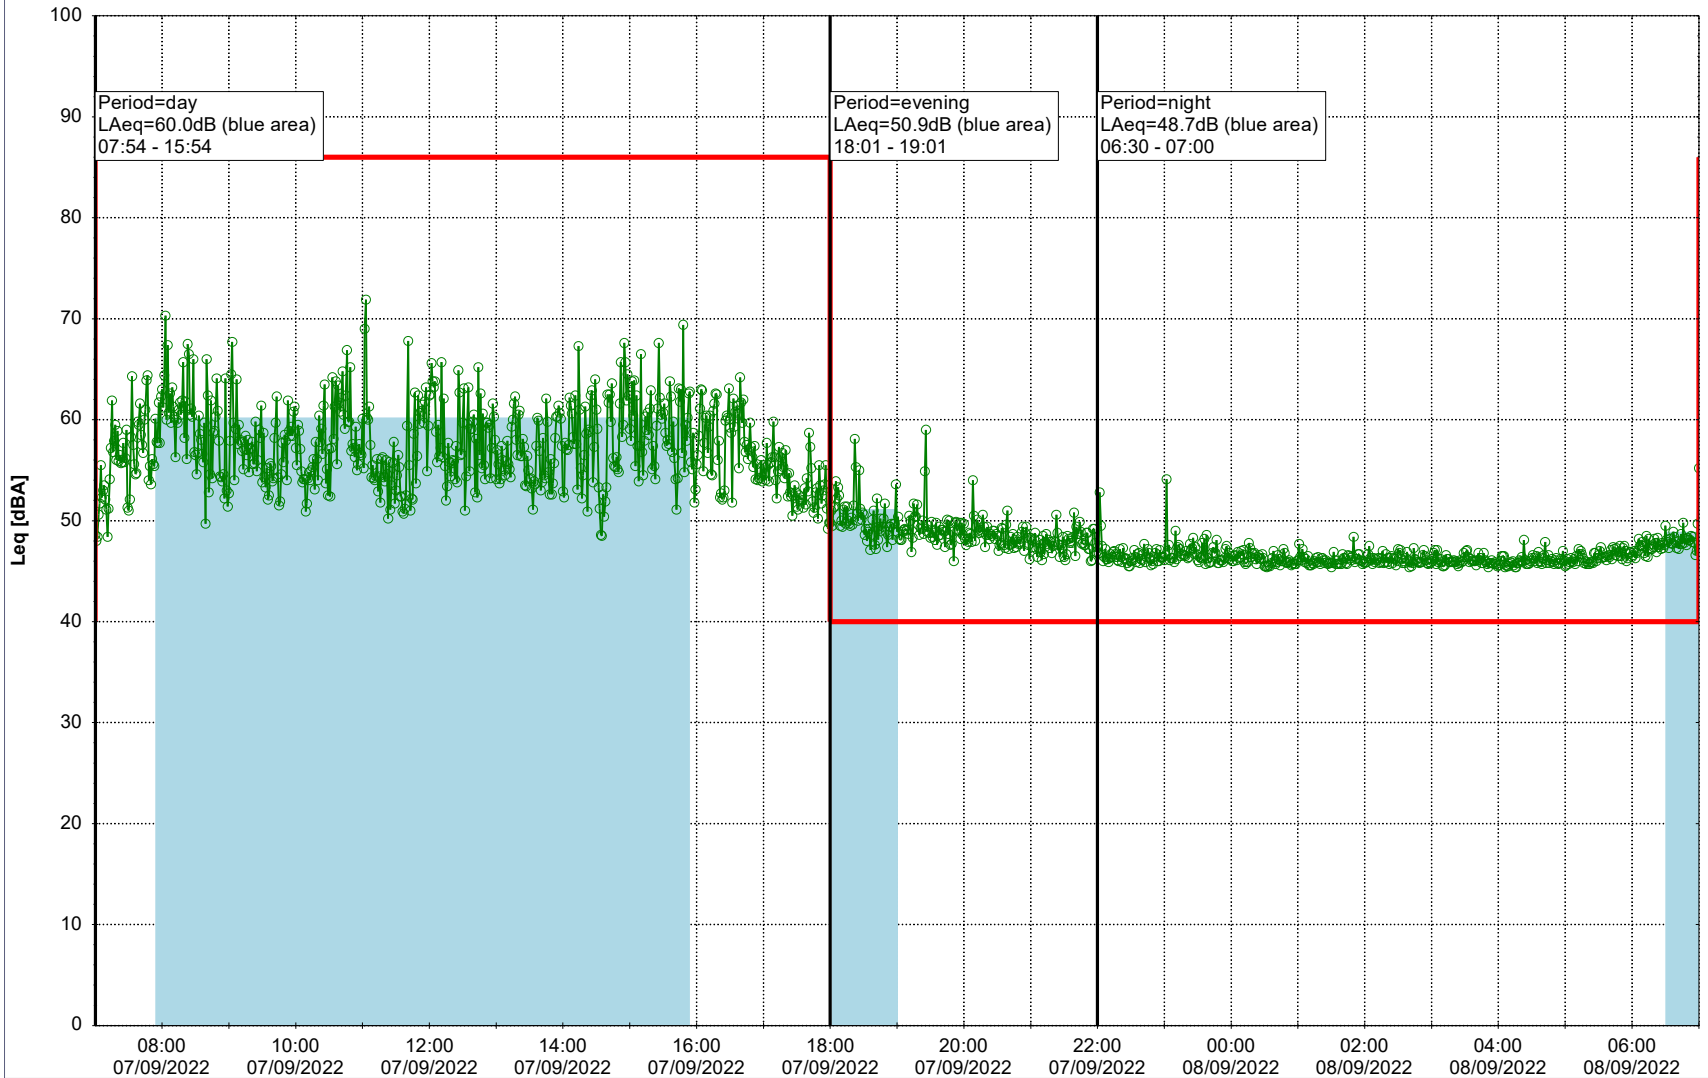

Noise Time Related Diagram

07/09/2022
08/09/2022

○○○○ MOP_NS01