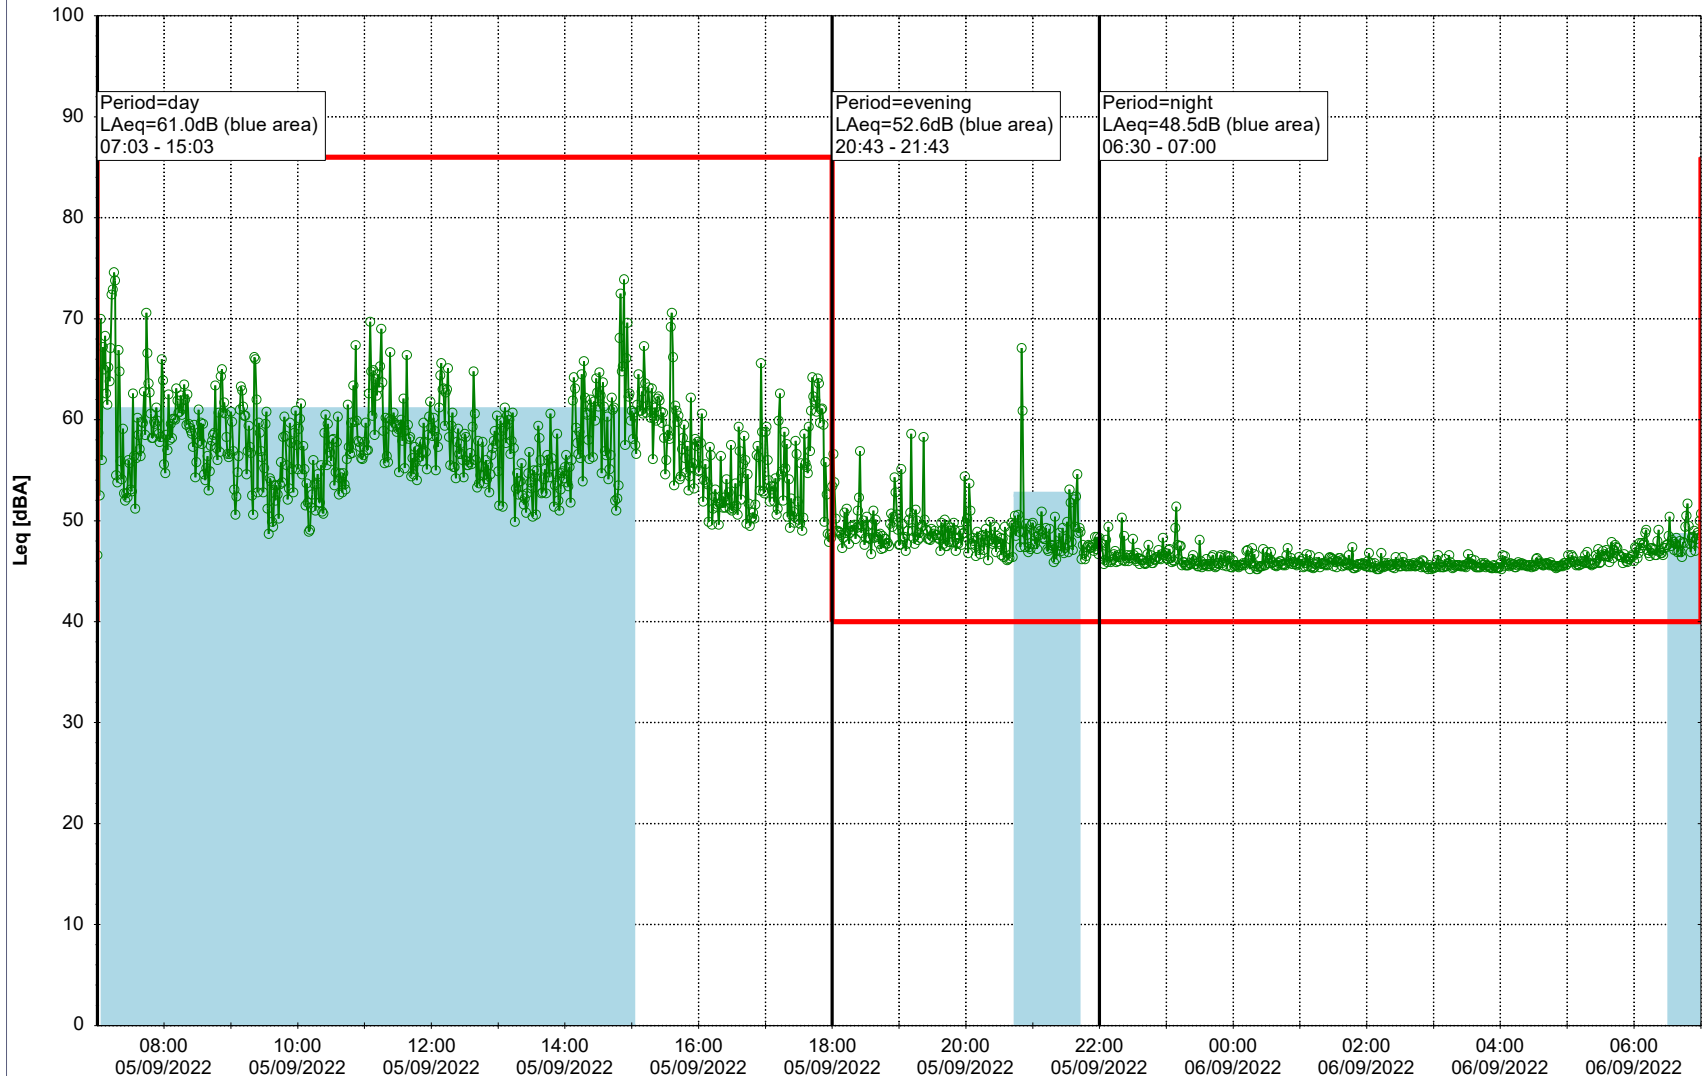

Noise Time Related Diagram

05/09/2022
06/09/2022

○○○○ MOP_NS01