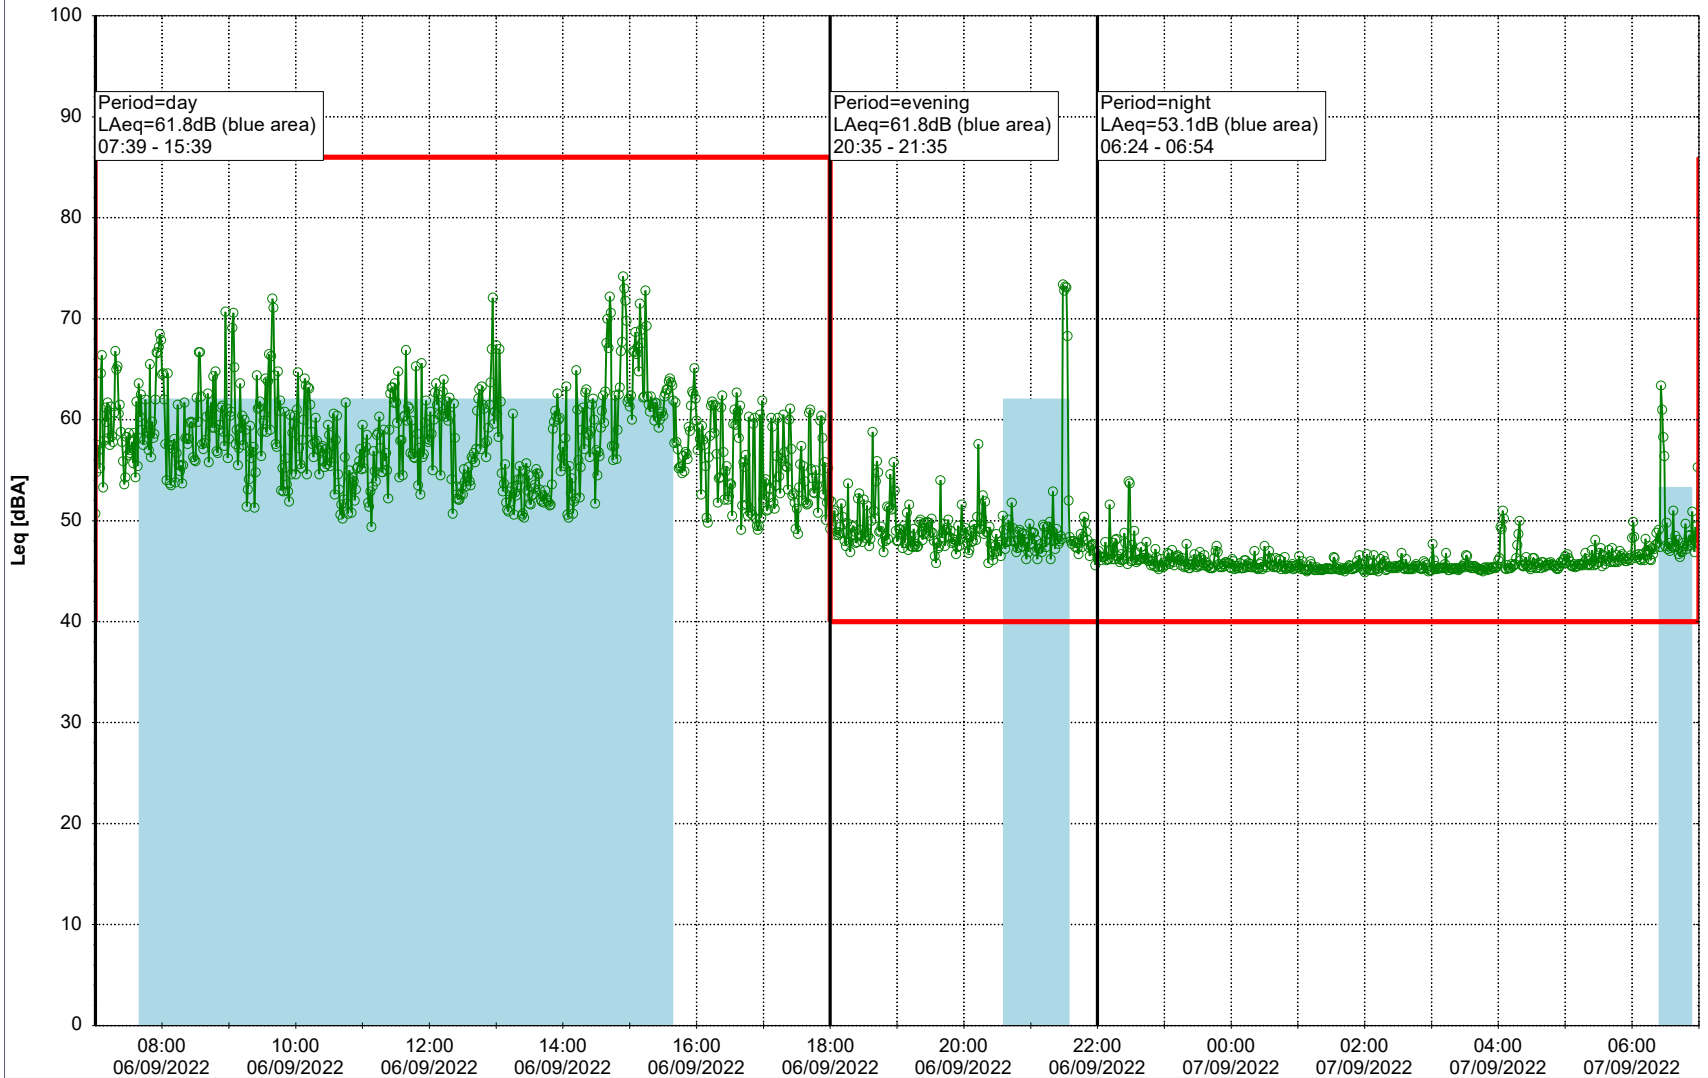

Noise Time Related Diagram

06/09/2022
07/09/2022

○○○○ MOP_NS01