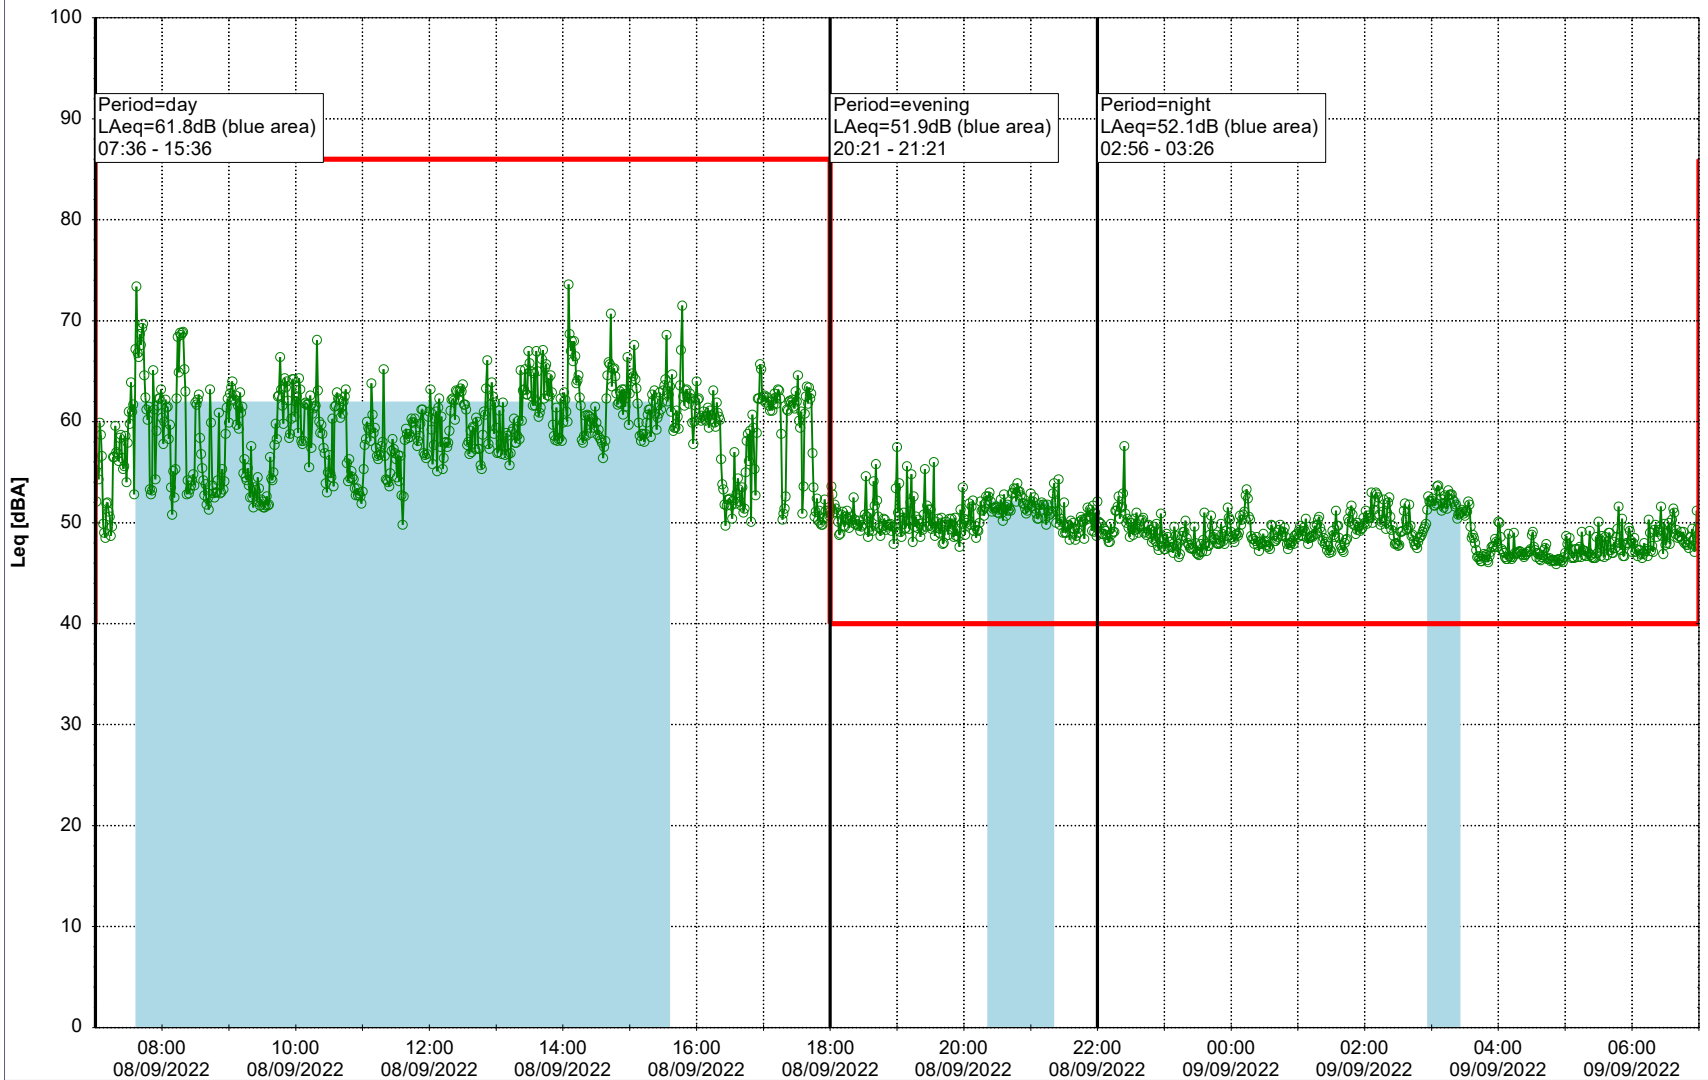

Noise Time Related Diagram

08/09/2022
09/09/2022

○○○ MOP_NS01