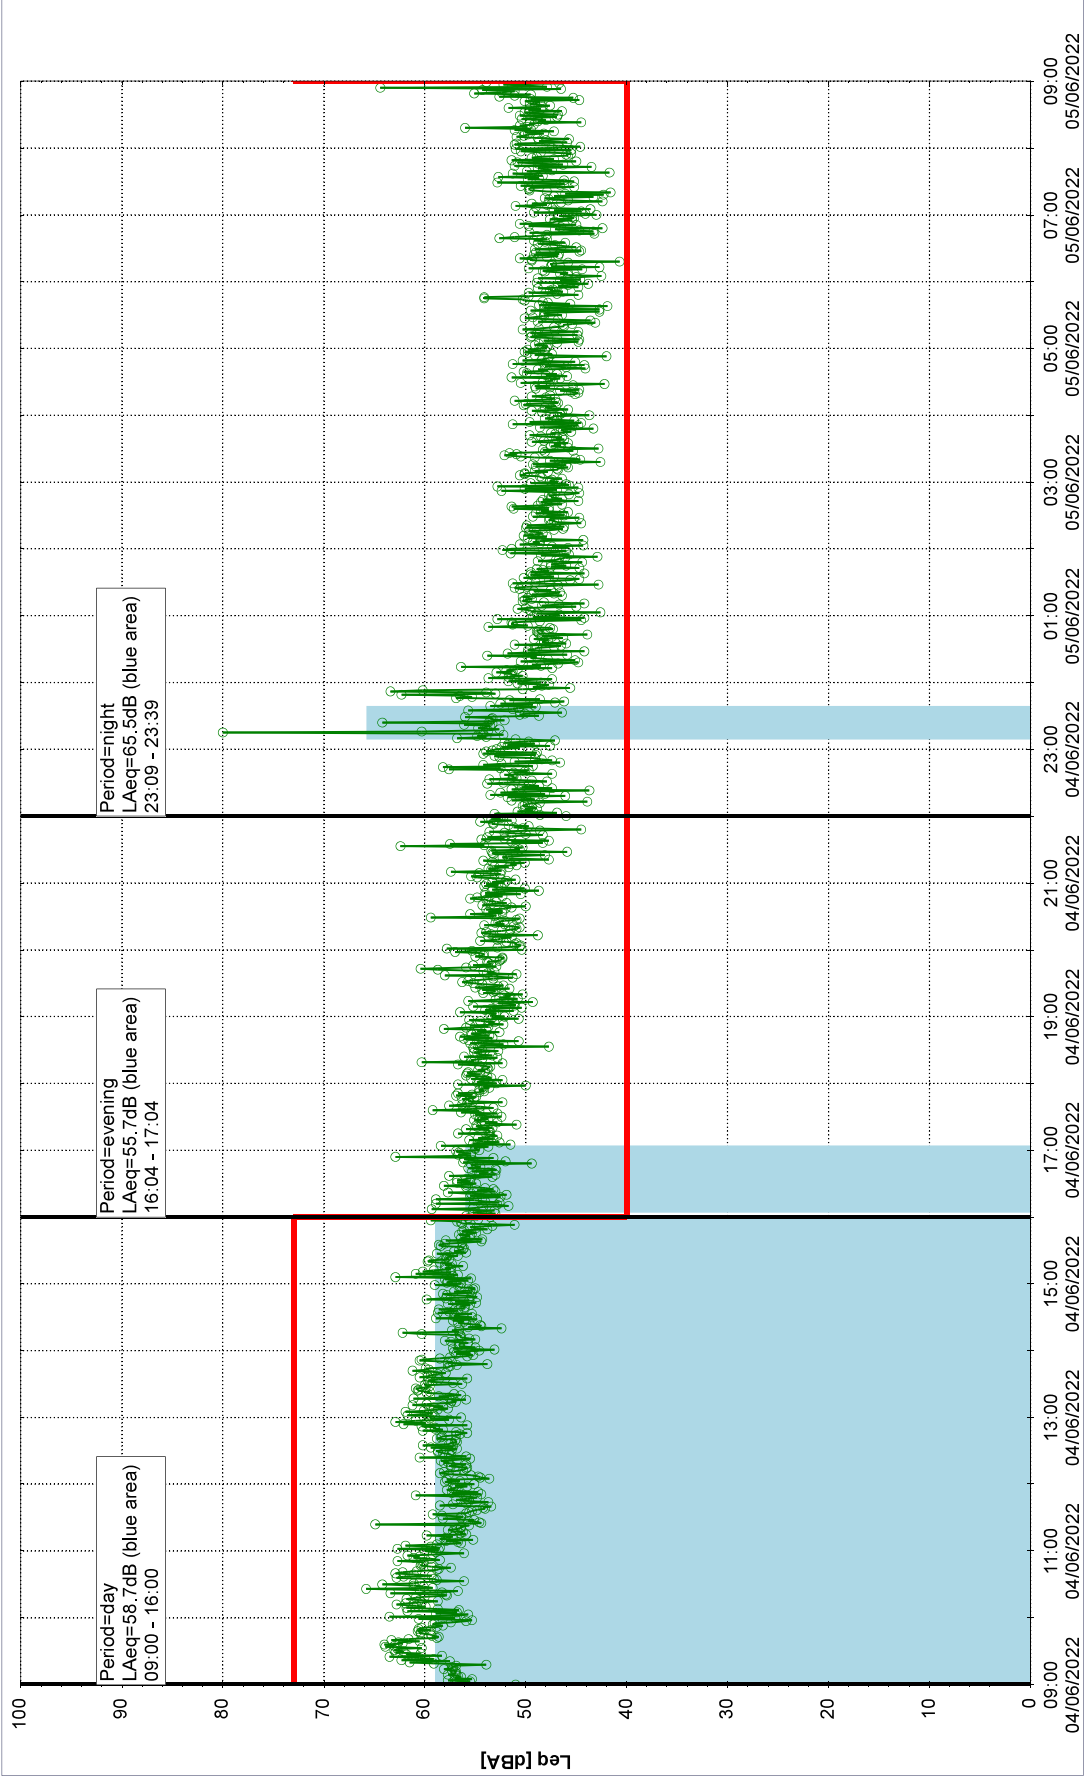

...

Project: Kronos Sydhavnen
Construction: Havneholmen
Location: N-V

Noise Time Related Diagram

31/05/2022
01/06/2022

oooo HOL_NS01

Plan View

Remarks

...

Project: Kronos Sydhavnen
Construction: Havneholmen
Location: N-V

02/06/2022
 03/06/2022

Noise Time Related Diagram

oooo HOL_NS01

Plan View

Remarks

...

Project: Kronos Sydhavnen
Construction: Havneholmen
Location: N-V

Noise Time Related Diagram

03/06/2022
04/06/2022

HOL_NS01

Plan View

Remarks

...

Project: Kronos Sydhavnen
Construction: Havneholmen
Location: N-V

04/06/2022
05/06/2022

Noise Time Related Diagram

HOL_NS01

Plan View

Remarks

...

Project: Kronos Sydhavnen
Construction: Havneholmen
Location: N-V

Noise Time Related Diagram

05/06/2022
06/06/2022