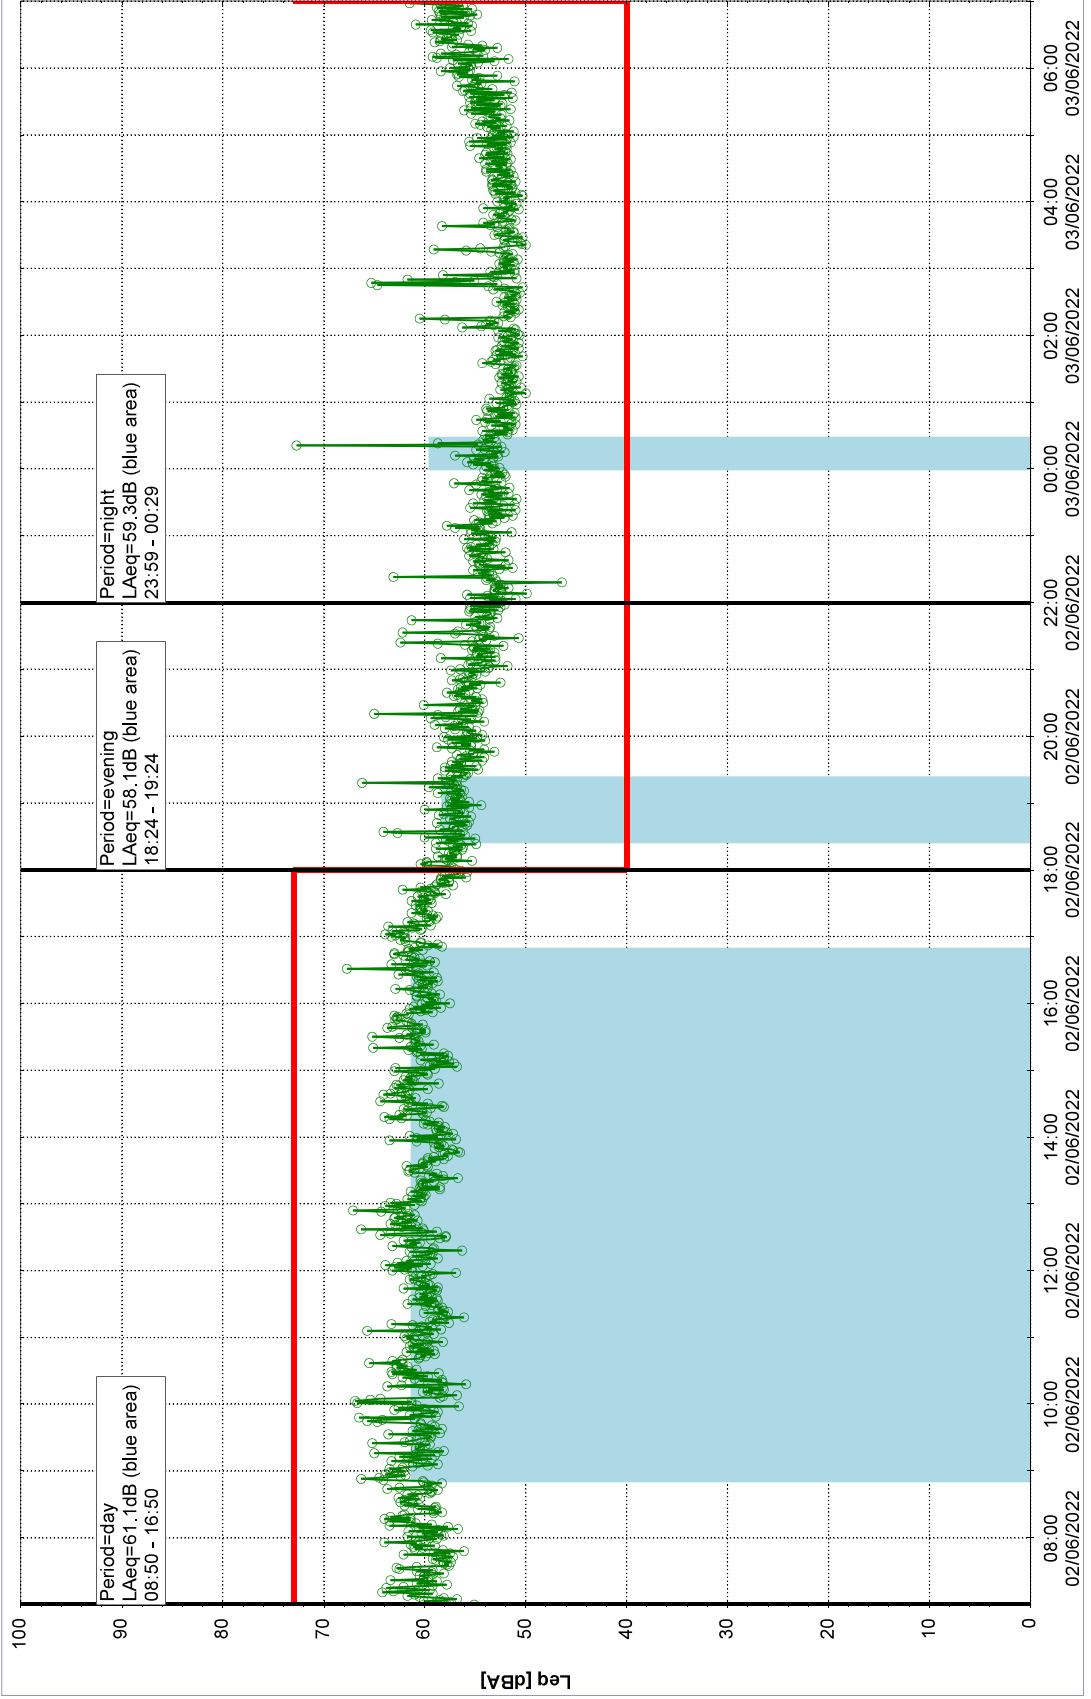

Remarks

...

Project: Kronos Sydhavnen
Construction: Havneholmen
Location: N-V

01/06/2022
 02/06/2022

Noise Time Related Diagram

oooo HOL_NS01

Plan View

Remarks

...

Project: Kronos Sydhavnen
Construction: Havneholmen
Location: N-V

Noise Time Related Diagram

31/05/2022
01/06/2022

oooo HOL_NS01

Plan View

Remarks

...

Project: Kronos Sydhavnen
Construction: Havneholmen
Location: N-V

02/06/2022
 03/06/2022

Noise Time Related Diagram

oooo HOL_NS01

Plan View

Remarks

...

Project: Kronos Sydhavnen
Construction: Havneholmen
Location: N-V

Noise Time Related Diagram

HOL_NS01

Plan View

Remarks

...

Project: Kronos Sydhavnen
Construction: Havneholmen
Location: N-V

Noise Time Related Diagram

05/06/2022
06/06/2022