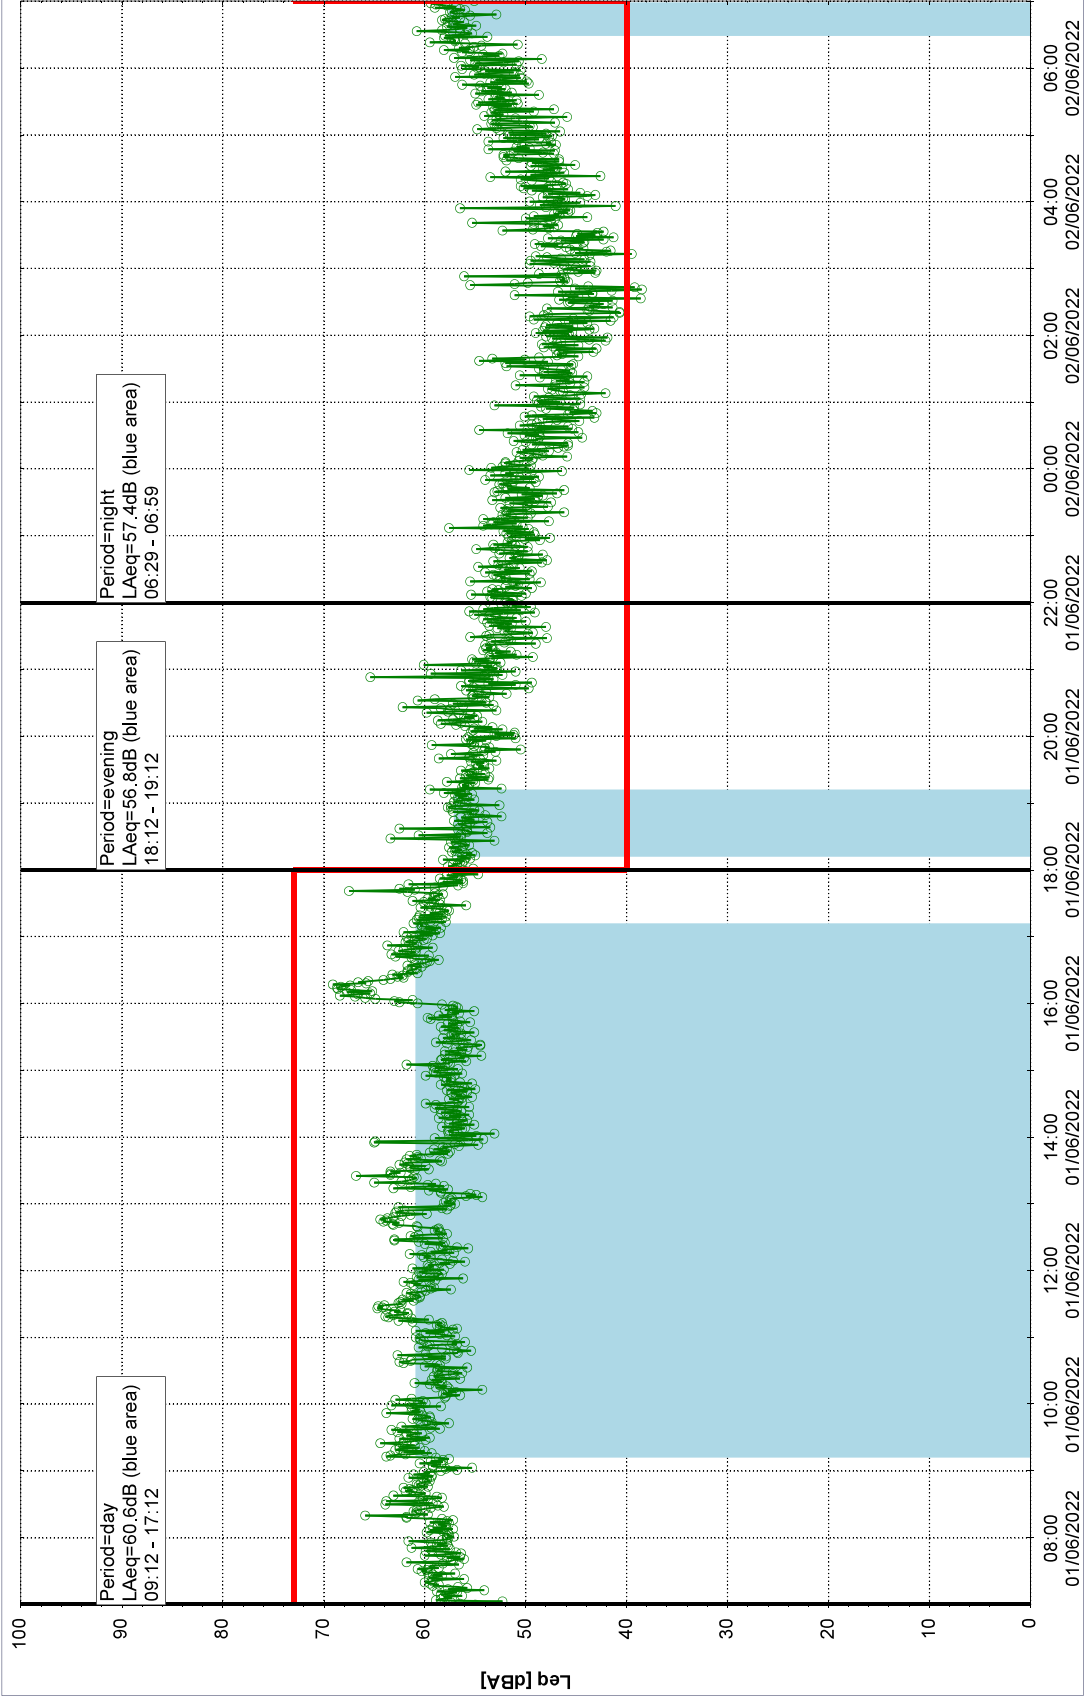

Noise Time Related Diagram

oooo HOL_NS01