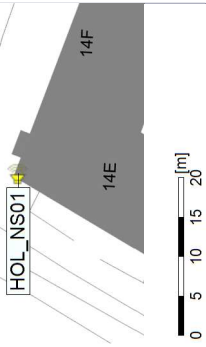

Plan View

Remarks

...

Project: Kronos Sydhavnen
Construction: Havneholmen
Location: N-V

Noise Time Related Diagram

31/05/2022
01/06/2022

oooo HOL_NS01