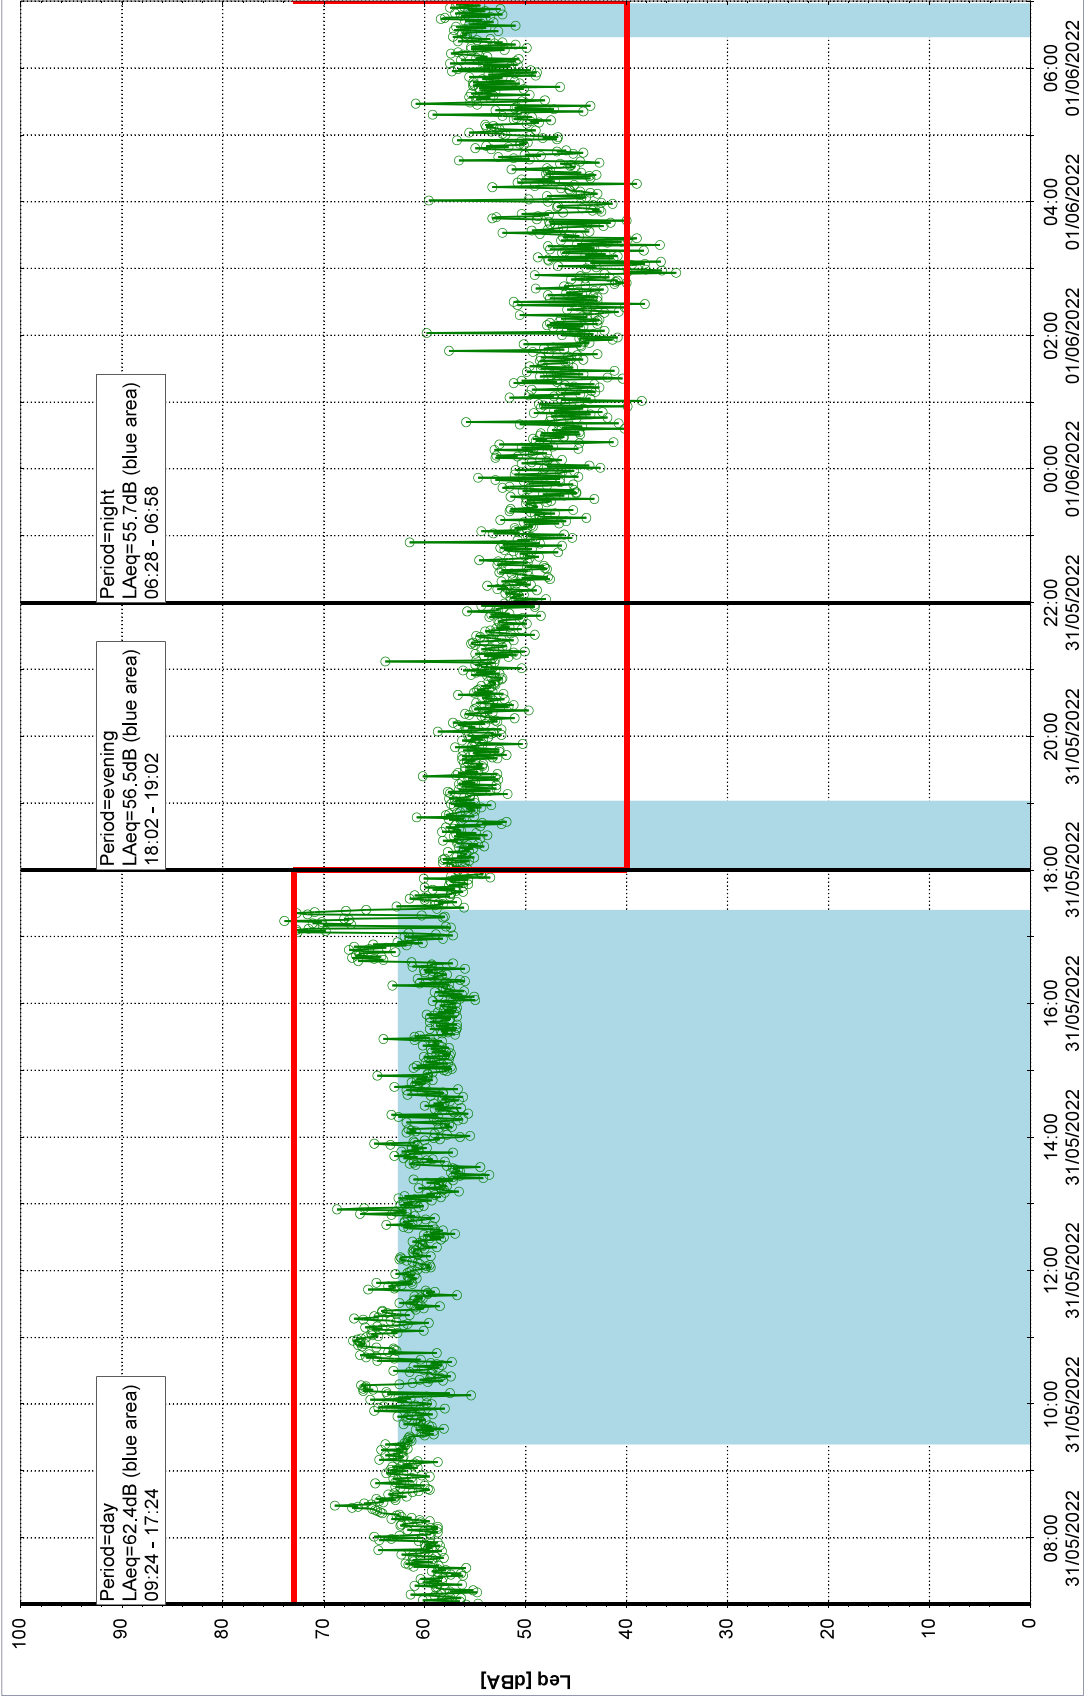

Remarks

...

Project: Kronos Sydhavnen
Construction: Havneholmen
Location: N-V

01/06/2022
 02/06/2022

Noise Time Related Diagram

oooo HOL_NS01

Plan View

Remarks

...

Project: Kronos Sydhavnen
Construction: Havneholmen
Location: N-V

Noise Time Related Diagram

31/05/2022
01/06/2022

oooo HOL_NS01

Plan View

Remarks

...

Project: Kronos Sydhavnen
Construction: Havneholmen
Location: N-V

02/06/2022
 03/06/2022

Noise Time Related Diagram

oooo HOL_NS01

Plan View

Remarks

...

Project: Kronos Sydhavnen
Construction: Havneholmen
Location: N-V

Noise Time Related Diagram

HOL_NS01

Plan View

Remarks

...

Project: Kronos Sydhavnen
Construction: Havneholmen
Location: N-V

Noise Time Related Diagram

05/06/2022
06/06/2022