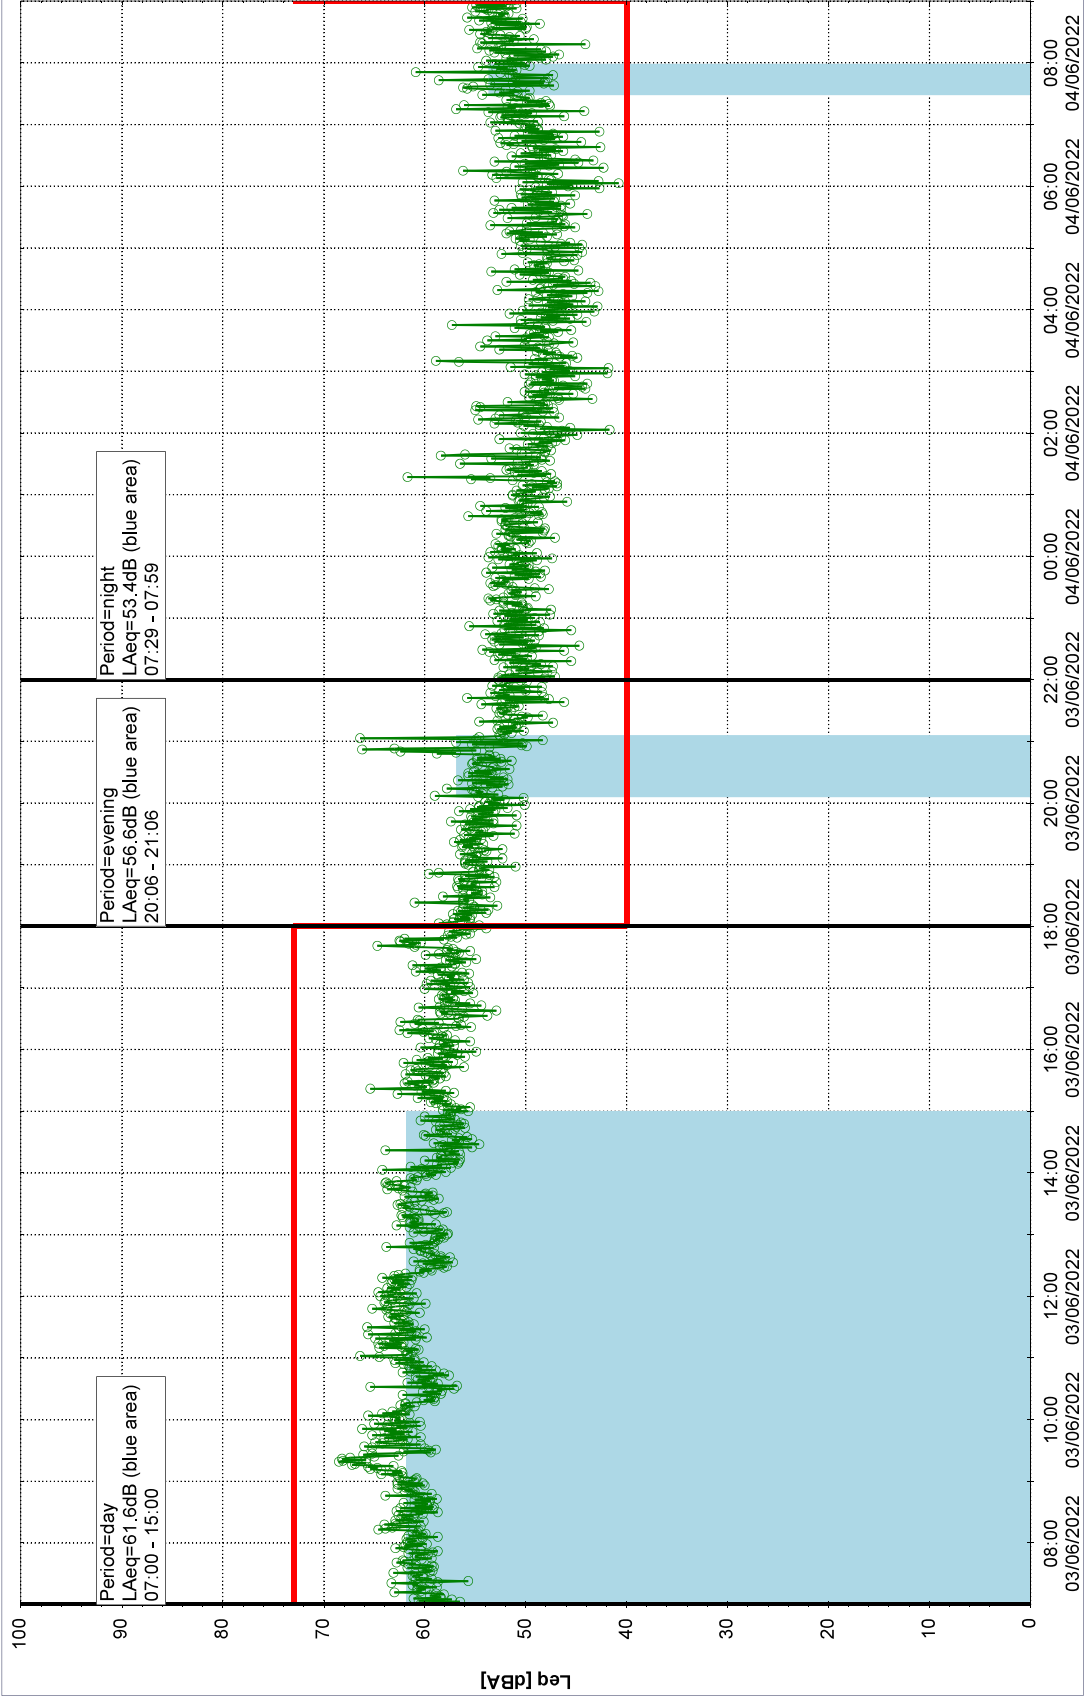

...

Project: Kronos Sydhavnen
Construction: Havneholmen
Location: N-V

Noise Time Related Diagram

31/05/2022
01/06/2022

oooo HOL_NS01

Plan View

Remarks

...

Project: Kronos Sydhavnen
Construction: Havneholmen
Location: N-V

02/06/2022
 03/06/2022

Noise Time Related Diagram

oooo HOL_NS01

Plan View

Remarks

...

Project: Kronos Sydhavnen
Construction: Havneholmen
Location: N-V

Noise Time Related Diagram

03/06/2022
04/06/2022

HOL_NS01

Plan View

Remarks

...

Project: Kronos Sydhavnen
Construction: Havneholmen
Location: N-V

04/06/2022
05/06/2022

Noise Time Related Diagram

HOL_NS01

Plan View

Remarks

...

Project: Kronos Sydhavnen
Construction: Havneholmen
Location: N-V

Noise Time Related Diagram

05/06/2022
06/06/2022