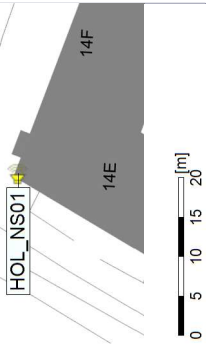

Plan View

Remarks

...

Project: Kronos Sydhavnen
Construction: Havneholmen
Location: N-V

30/05/2022
31/05/2022

Noise Time Related Diagram

oooo HOL_NS01