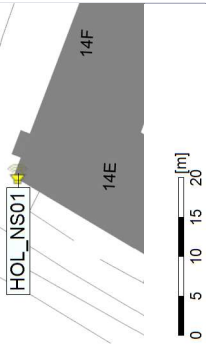

...

Project: Kronos Sydhavnen
Construction: Havneholmen
Location: N-V

Noise Time Related Diagram

31/05/2022
01/06/2022

oooo HOL_NS01

Plan View

Remarks

...