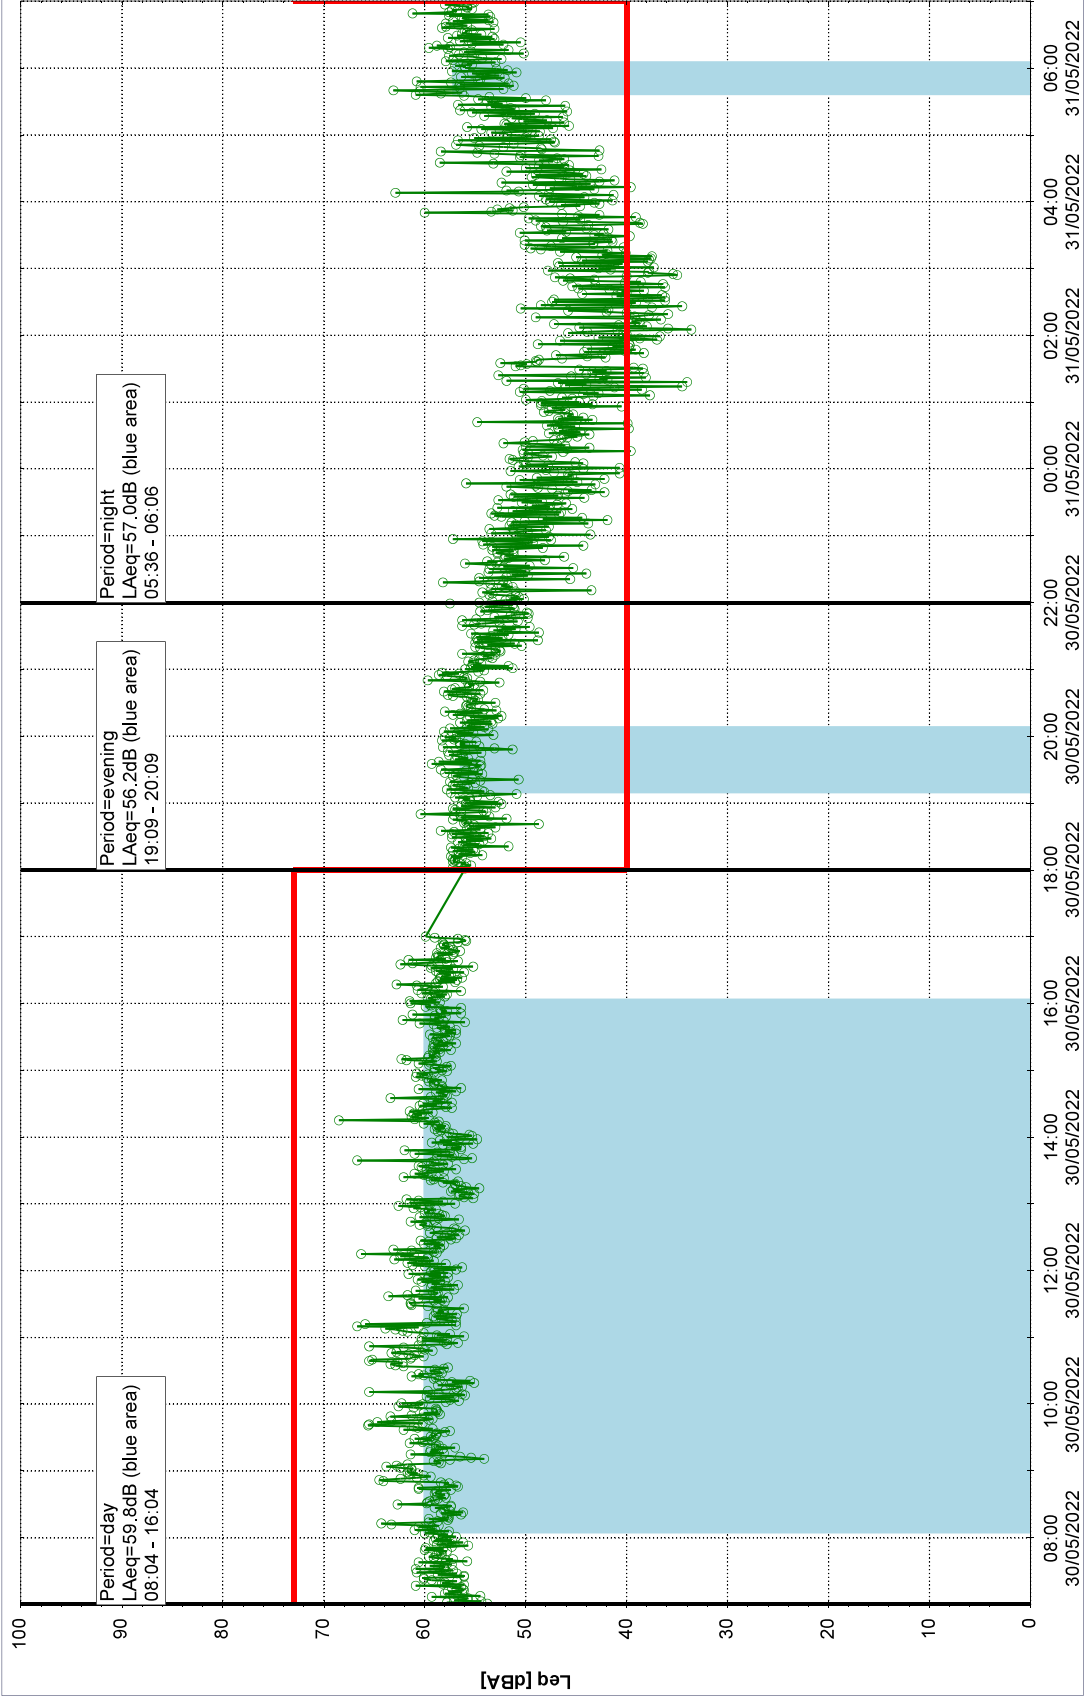

Plan View

Remarks

...

Project: Kronos Sydhavnen
Construction: Havneholmen
Location: N-V

30/05/2022
 31/05/2022

Noise Time Related Diagram

oooo HOL_NS01

Plan View

Remarks

...

Project: Kronos Sydhavnen
Construction: Havneholmen
Location: N-V

01/06/2022
 02/06/2022

Noise Time Related Diagram

oooo HOL_NS01

Plan View

Remarks

...

Project: Kronos Sydhavnen
Construction: Havneholmen
Location: N-V

Noise Time Related Diagram

31/05/2022
01/06/2022

oooo HOL_NS01

Plan View

Remarks

...

Noise Time Related Diagram

HOL_NS01

Plan View

Remarks

...

Project: Kronos Sydhavnen
Construction: Havneholmen
Location: N-V

Noise Time Related Diagram

05/06/2022
06/06/2022