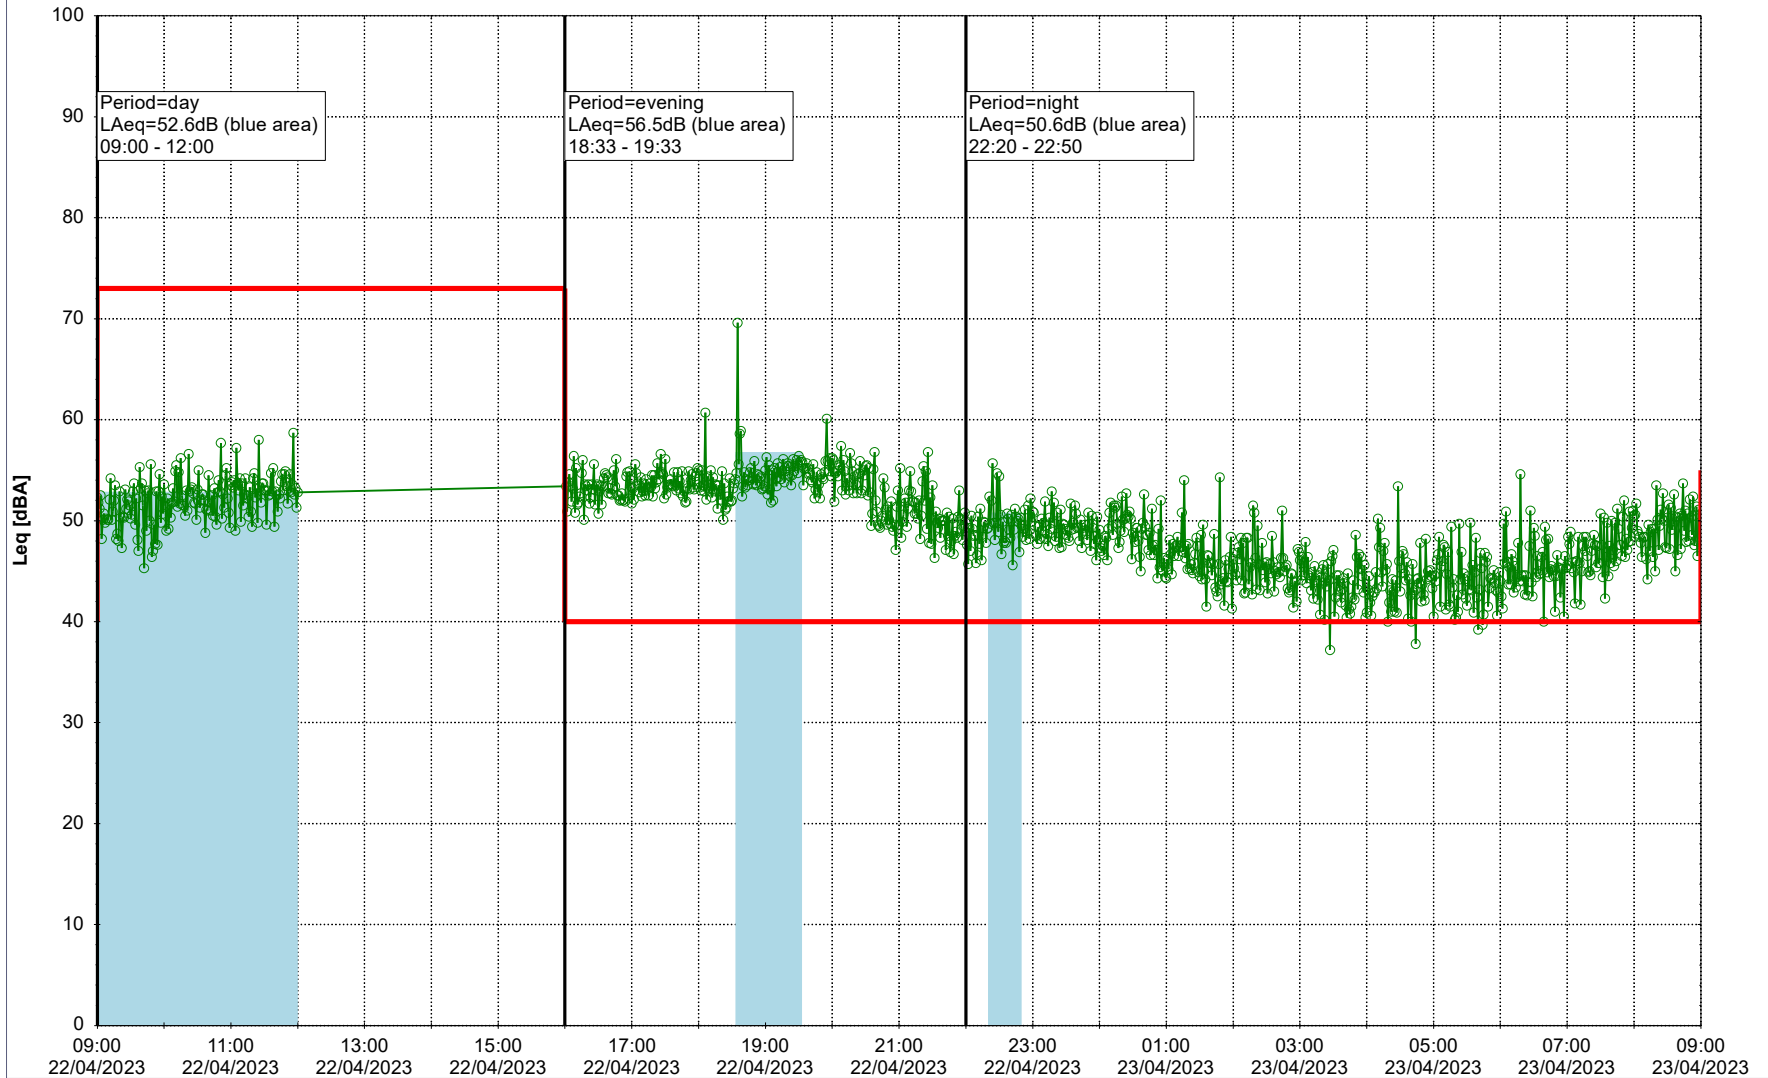

Noise Time Related Diagram

21/04/2023
22/04/2023

○ ○ ○ ○ HOL_NS01

Project: Kronos Sydhavnen
Construction: Havneholmen
Location: N-V

Plan View

Remarks

...

Noise Time Related Diagram

22/04/2023
23/04/2023

○ ○ ○ ○ HOL_NS01

Project: Kronos Sydhavnen
Construction: Havneholmen
Location: N-V

Plan View

Remarks

...

Noise Time Related Diagram

23/04/2023
24/04/2023