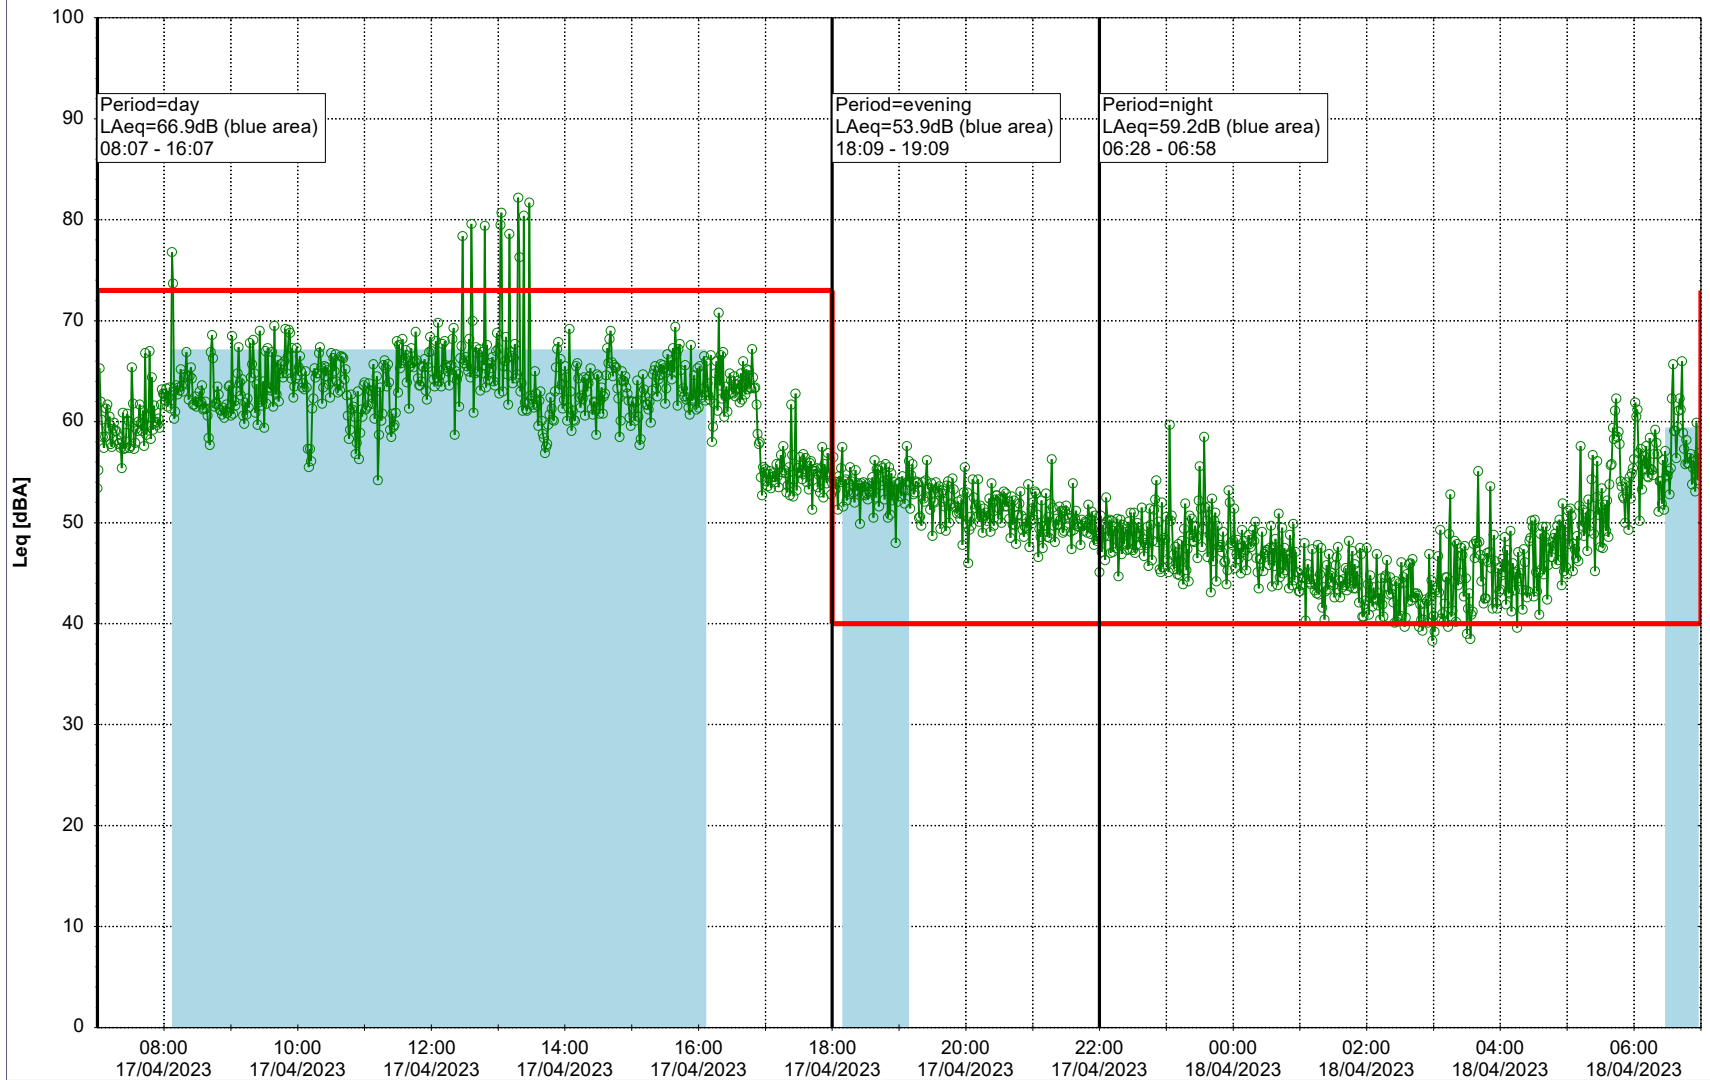

Project: Kronos Sydhavnen
Construction: Havneholmen
Location: N-V

Plan View

Remarks

...

Noise Time Related Diagram

17/04/2023
18/04/2023

○○○ HOL_NS01

Project: Kronos Sydhavnen
Construction: Havneholmen
Location: N-V

Plan View

Remarks

...

Noise Time Related Diagram

18/04/2023
19/04/2023

○ ○ ○ ○ HOL_NS01

Project: Kronos Sydhavnen
Construction: Havneholmen
Location: N-V

Plan View

Remarks

...

Noise Time Related Diagram

19/04/2023
20/04/2023

○ ○ ○ ○ HOL_NS01

Project: Kronos Sydhavnen
Construction: Havneholmen
Location: N-V

Plan View

Remarks

...

Noise Time Related Diagram

20/04/2023
21/04/2023

○ ○ ○ ○ HOL_NS01

Project: Kronos Sydhavnen
Construction: Havneholmen
Location: N-V

Plan View

Remarks

...