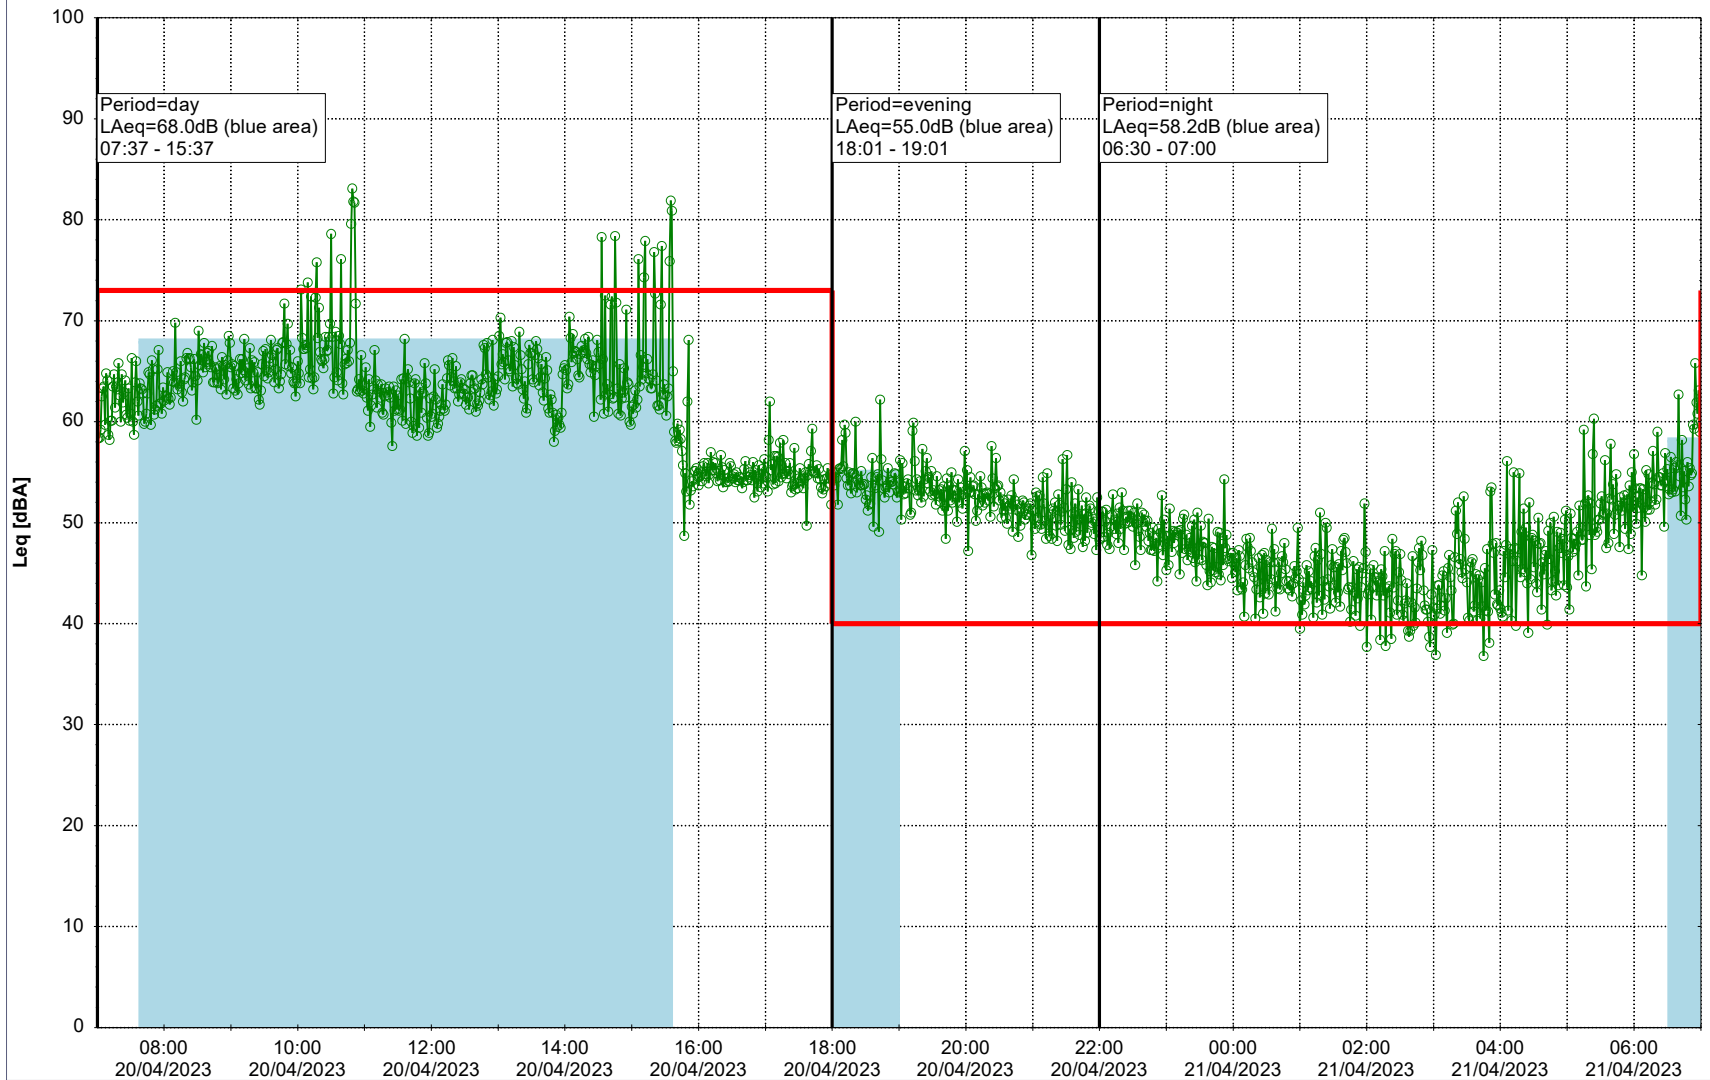

Remarks

...

Noise Time Related Diagram

19/04/2023
20/04/2023

○ ○ ○ ○ HOL_NS01

Project: Kronos Sydhavnen
Construction: Havneholmen
Location: N-V

Plan View

Remarks

...

Noise Time Related Diagram

20/04/2023
21/04/2023

○ ○ ○ ○ HOL_NS01

Project: Kronos Sydhavnen
Construction: Havneholmen
Location: N-V

Plan View

Remarks

...

Noise Time Related Diagram

21/04/2023
22/04/2023

○ ○ ○ ○ HOL_NS01

Project: Kronos Sydhavnen
Construction: Havneholmen
Location: N-V

Plan View

Remarks

...

Noise Time Related Diagram