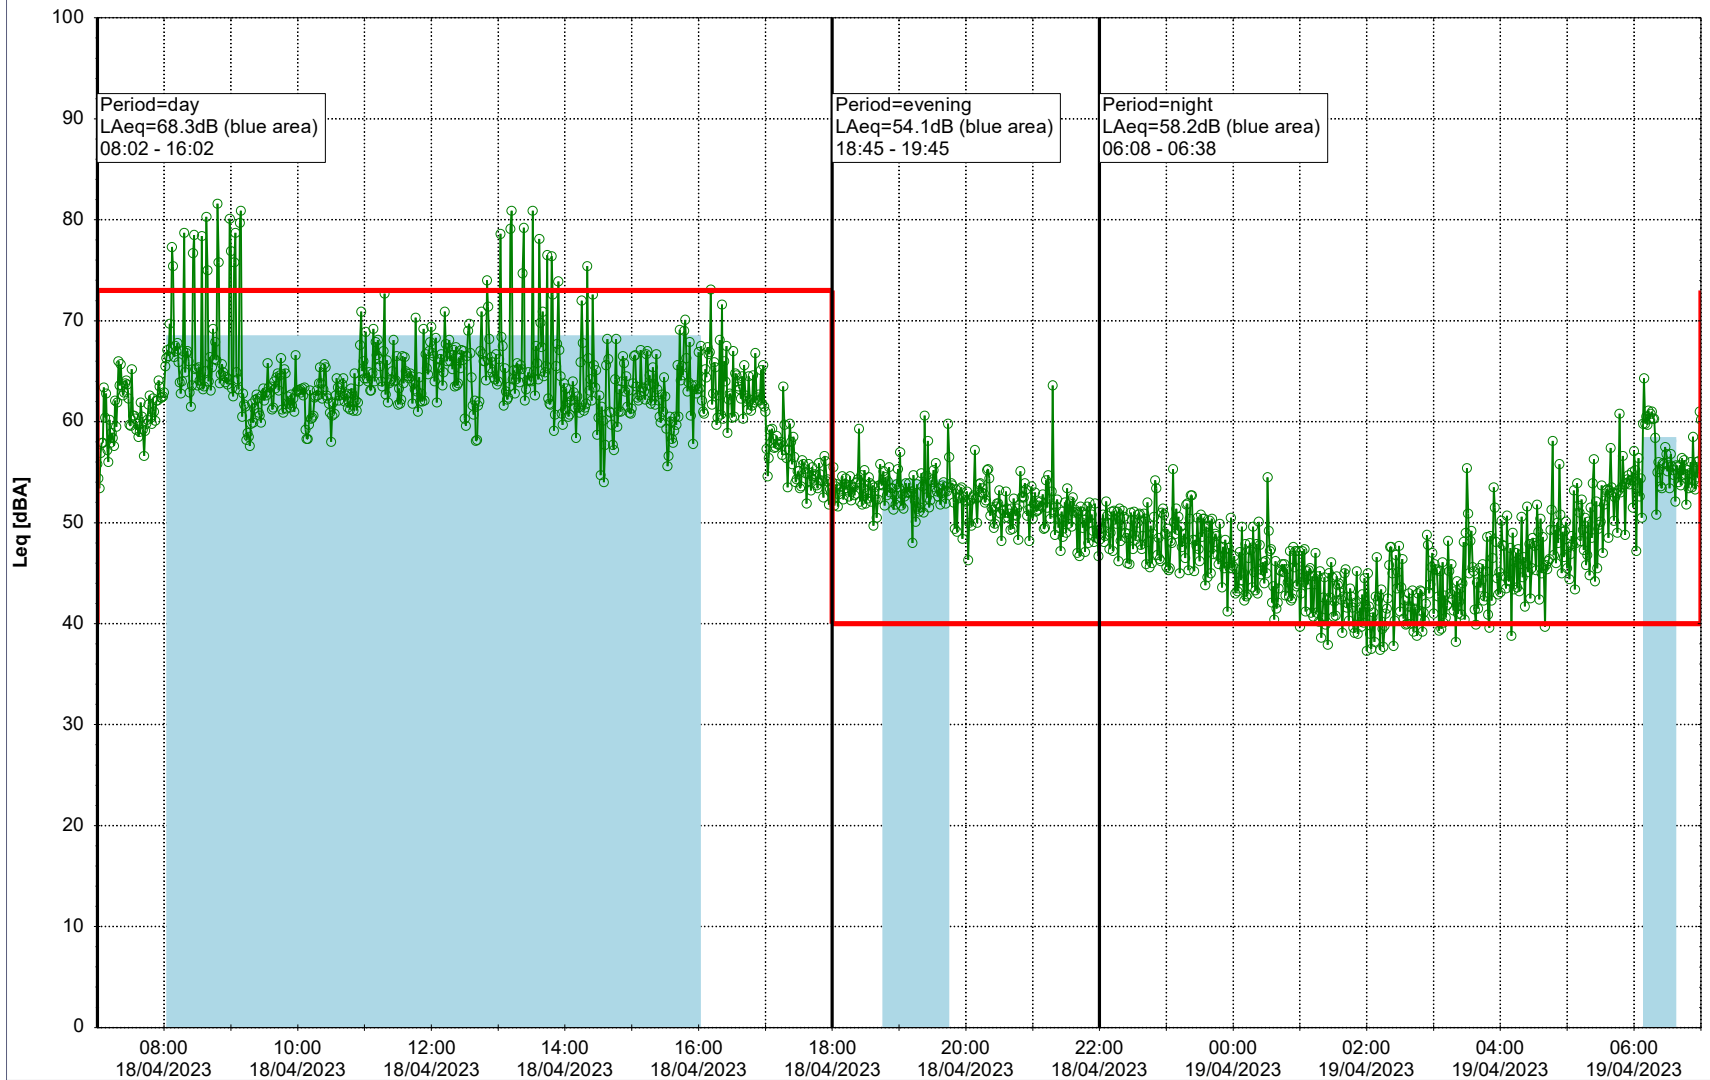

Plan View

Remarks

...

Noise Time Related Diagram

18/04/2023
19/04/2023

○ ○ ○ ○ HOL_NS01

Project: Kronos Sydhavnen
Construction: Havneholmen
Location: N-V

Plan View

Remarks

...

Noise Time Related Diagram

19/04/2023
20/04/2023

○ ○ ○ ○ HOL_NS01

Project: Kronos Sydhavnen
Construction: Havneholmen
Location: N-V

Plan View

Remarks

...

Noise Time Related Diagram

20/04/2023
21/04/2023

○ ○ ○ ○ HOL_NS01

Project: Kronos Sydhavnen
Construction: Havneholmen
Location: N-V

Plan View

Remarks

...

Noise Time Related Diagram

21/04/2023
22/04/2023

○ ○ ○ ○ HOL_NS01

Project: Kronos Sydhavnen
Construction: Havneholmen
Location: N-V

Plan View

Remarks

...

Noise Time Related Diagram