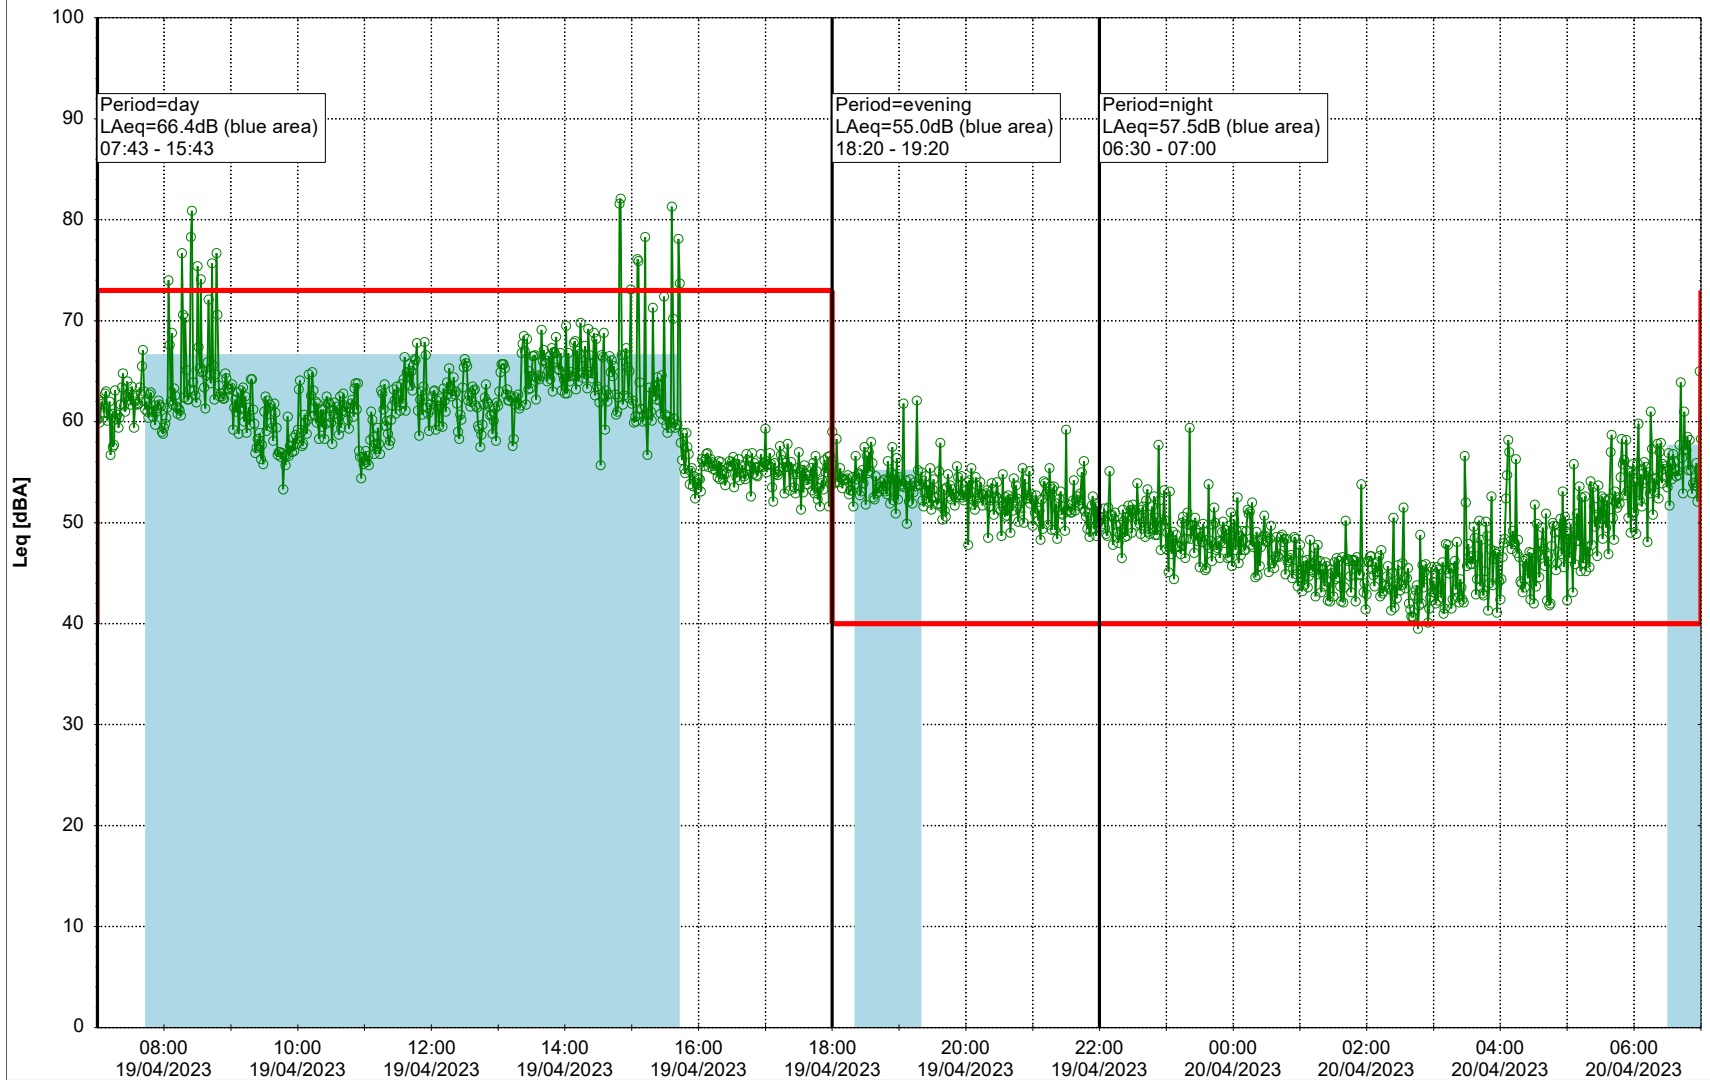

Plan View

Remarks

...

Noise Time Related Diagram

18/04/2023
19/04/2023

○ ○ ○ ○ HOL_NS01

Project: Kronos Sydhavnen
Construction: Havneholmen
Location: N-V

Plan View

Remarks

...

Noise Time Related Diagram

19/04/2023
20/04/2023

○ ○ ○ ○ HOL_NS01

Project: Kronos Sydhavnen
Construction: Havneholmen
Location: N-V

Plan View

Remarks

...

Noise Time Related Diagram

20/04/2023
21/04/2023

○ ○ ○ ○ HOL_NS01

Project: Kronos Sydhavnen
Construction: Havneholmen
Location: N-V

Plan View

Remarks

...

Noise Time Related Diagram

21/04/2023
22/04/2023

○ ○ ○ ○ HOL_NS01

Project: Kronos Sydhavnen
Construction: Havneholmen
Location: N-V

Plan View

Remarks

...

Noise Time Related Diagram