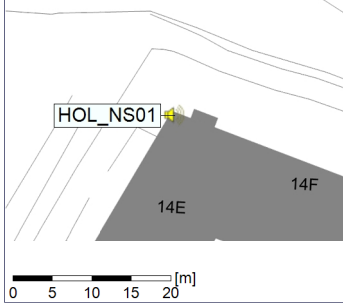

...

Noise Time Related Diagram

20/04/2023
21/04/2023

○ ○ ○ ○ HOL_NS01

Project: Kronos Sydhavnen
Construction: Havneholmen
Location: N-V

Plan View

Remarks

...