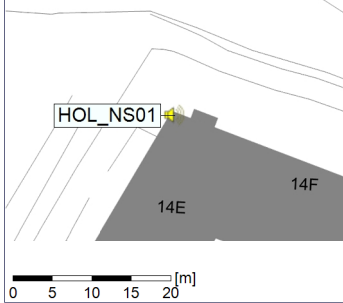

Project: Kronos Sydhavnen
Construction: Havneholmen
Location: N-V

Plan View

Remarks

...

Noise Time Related Diagram

17/04/2023
18/04/2023

○○○ HOL_NS01

Project: Kronos Sydhavnen
Construction: Havneholmen
Location: N-V

Plan View

Remarks

...

Noise Time Related Diagram

18/04/2023
19/04/2023

○ ○ ○ ○ HOL_NS01

Project: Kronos Sydhavnen
Construction: Havneholmen
Location: N-V

Plan View

22/04/2023
23/04/2023

○ ○ ○ ○ HOL_NS01

Project: Kronos Sydhavnen
Construction: Havneholmen
Location: N-V

Plan View

Remarks

...

Noise Time Related Diagram

23/04/2023
24/04/2023