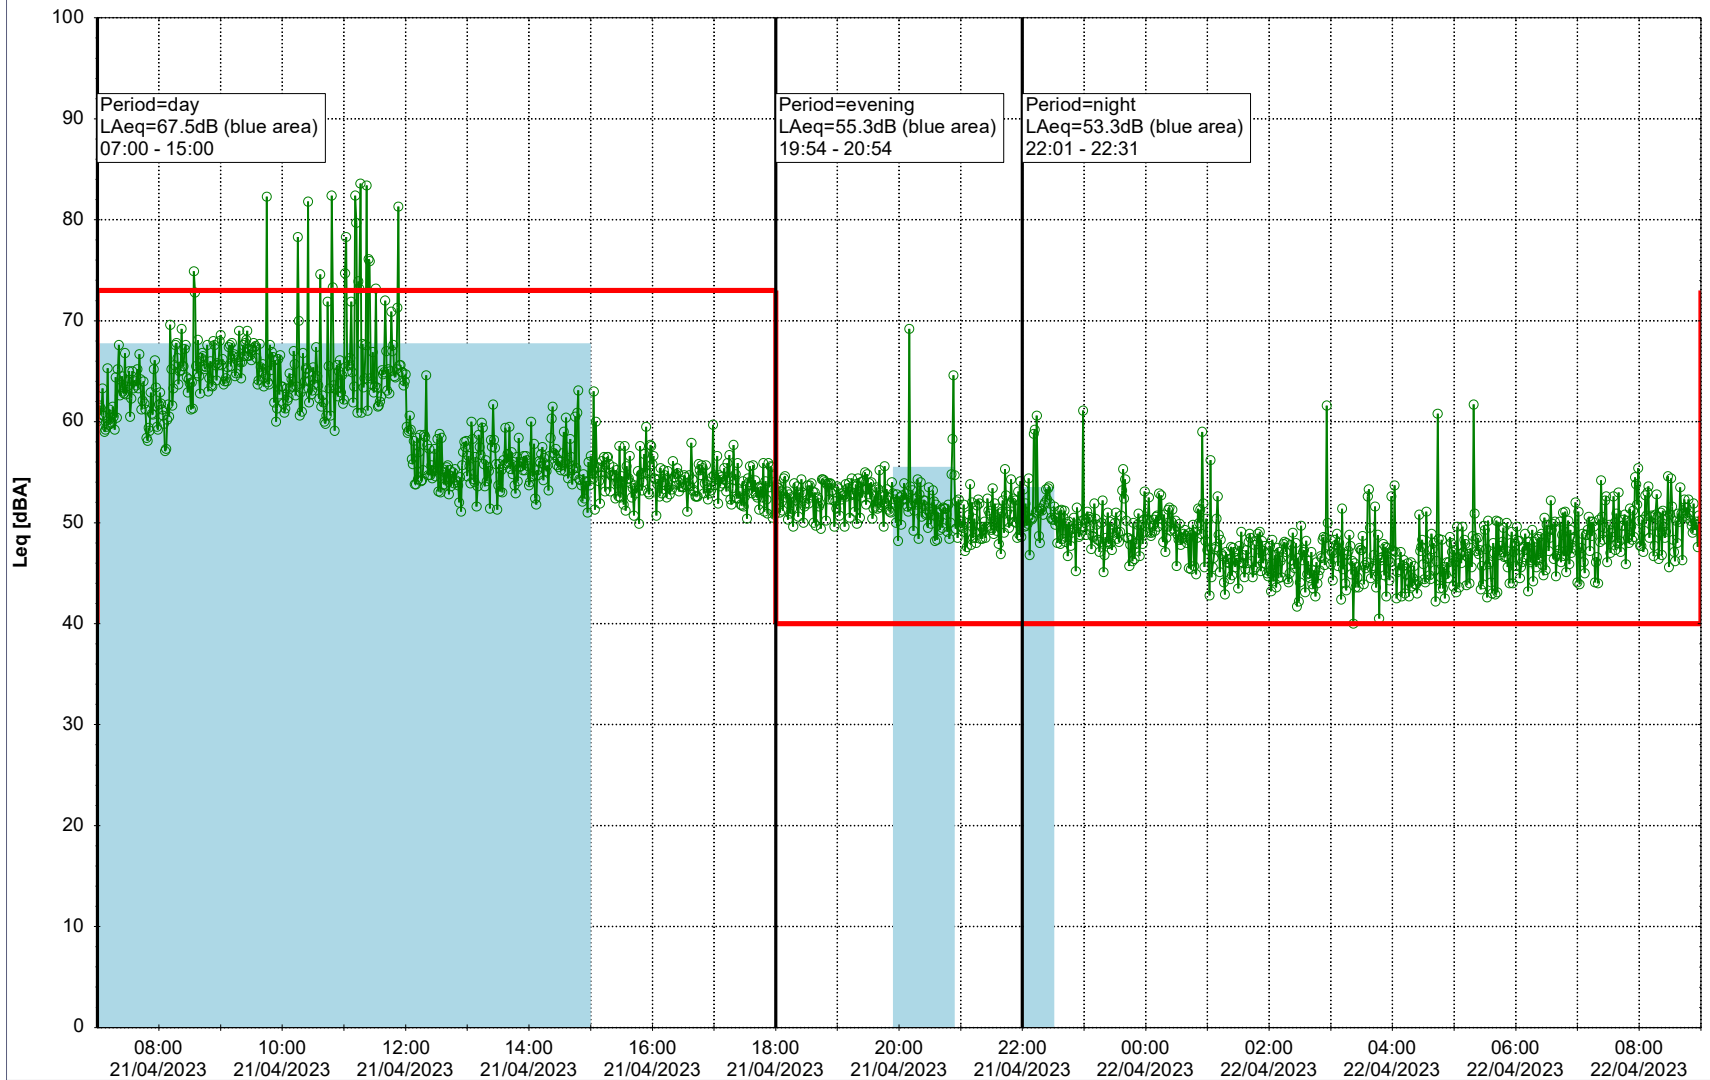

...

Noise Time Related Diagram

20/04/2023
21/04/2023

○ ○ ○ ○ HOL_NS01

Project: Kronos Sydhavnen
Construction: Havneholmen
Location: N-V

Plan View

Remarks

...

Noise Time Related Diagram

21/04/2023
22/04/2023

○ ○ ○ ○ HOL_NS01

Project: Kronos Sydhavnen
Construction: Havneholmen
Location: N-V

Plan View

Remarks

...

Noise Time Related Diagram

22/04/2023
23/04/2023

○ ○ ○ ○ HOL_NS01

Project: Kronos Sydhavnen
Construction: Havneholmen
Location: N-V

Plan View

Remarks

...

Noise Time Related Diagram

23/04/2023
24/04/2023