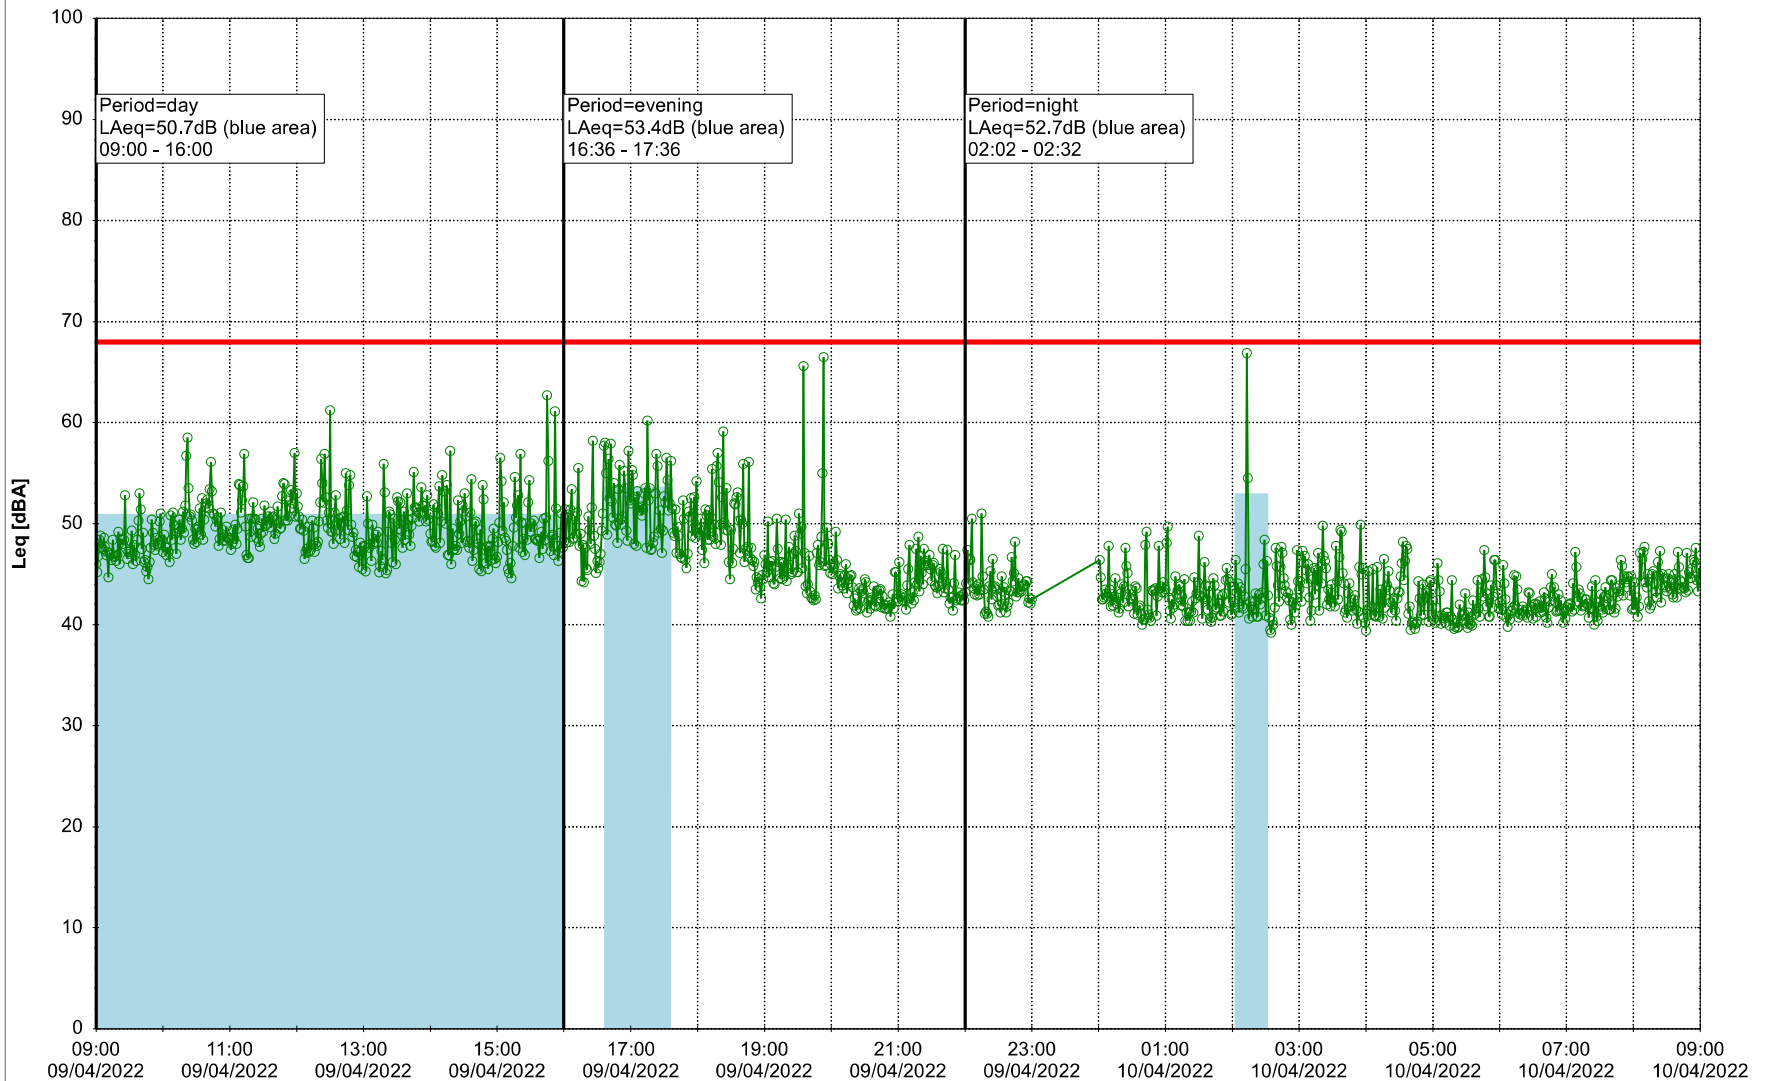

...

Noise Time Related Diagram

08/04/2022
09/04/2022

○○○○ EBR-OVK_NS02

Project: Kronos Sydhavnen
Construction: Enghave Brygge
Location: N-V

Plan View

EBR-OVK_NS02

Remarks

...

Noise Time Related Diagram

09/04/2022
10/04/2022

○○○ EBR-OVK_NS02

Project: Kronos Sydhavnen
Construction: Enghave Brygge
Location: N-V

Plan View

EBR-OVK_NS02

Remarks