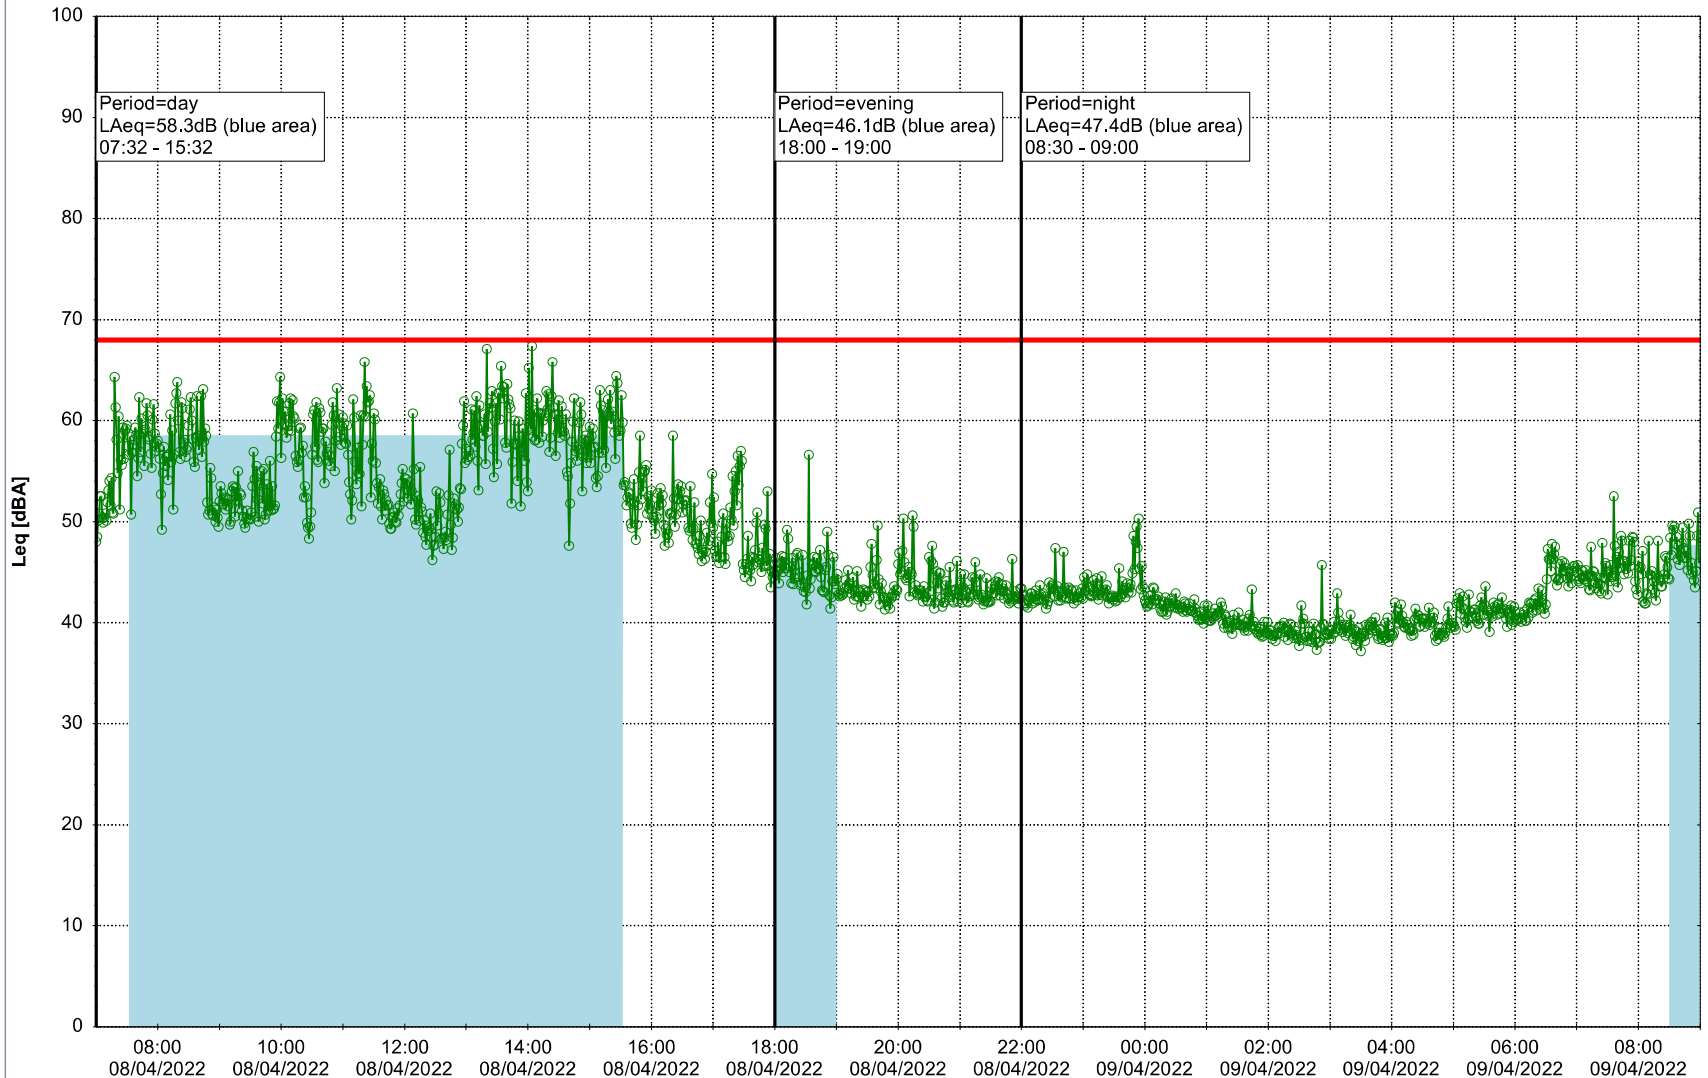

07/04/2022
08/04/2022

○○○ EBR-OVK_NS02

Remarks

...

Project: Kronos Sydhavnen
Construction: Enghave Brygge
Location: N-V

Plan View

EBR-OVK_NS02

Remarks

...

Noise Time Related Diagram

08/04/2022
09/04/2022

○○○○ EBR-OVK_NS02

Project: Kronos Sydhavnen
Construction: Enghave Brygge
Location: N-V

Plan View

EBR-OVK_NS02

Remarks

...

Noise Time Related Diagram

09/04/2022
10/04/2022

○○○ EBR-OVK_NS02

Project: Kronos Sydhavnen
Construction: Enghave Brygge
Location: N-V

Plan View

EBR-OVK_NS02

Remarks