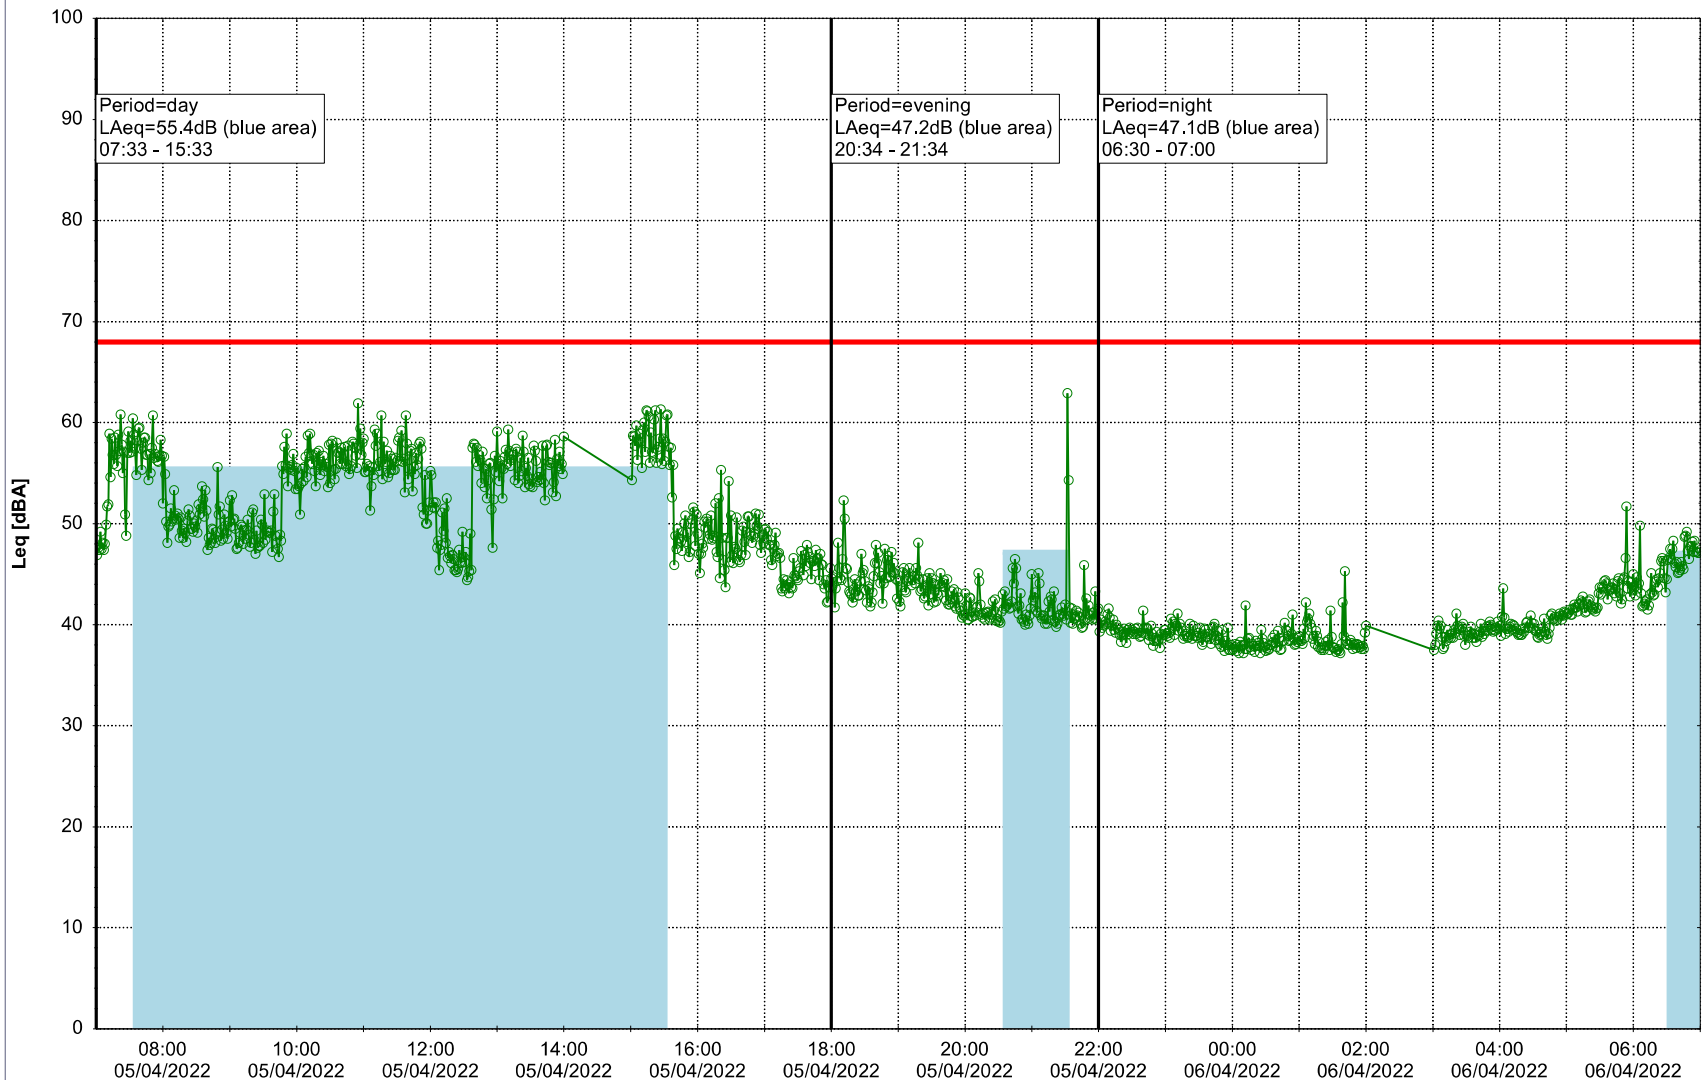

Plan View

Remarks

...

Noise Time Related Diagram

05/04/2022
06/04/2022

○○○○ EBR-OVK_NS02

Project: Kronos Sydhavnen
Construction: Enghave Brygge
Location: N-V

Plan View

Remarks

...

Noise Time Related Diagram

06/04/2022
07/04/2022

○○○○ EBR-OVK_NS02

Project: Kronos Sydhavnen
Construction: Enghave Brygge
Location: N-V

Plan View

Noise Time Related Diagram