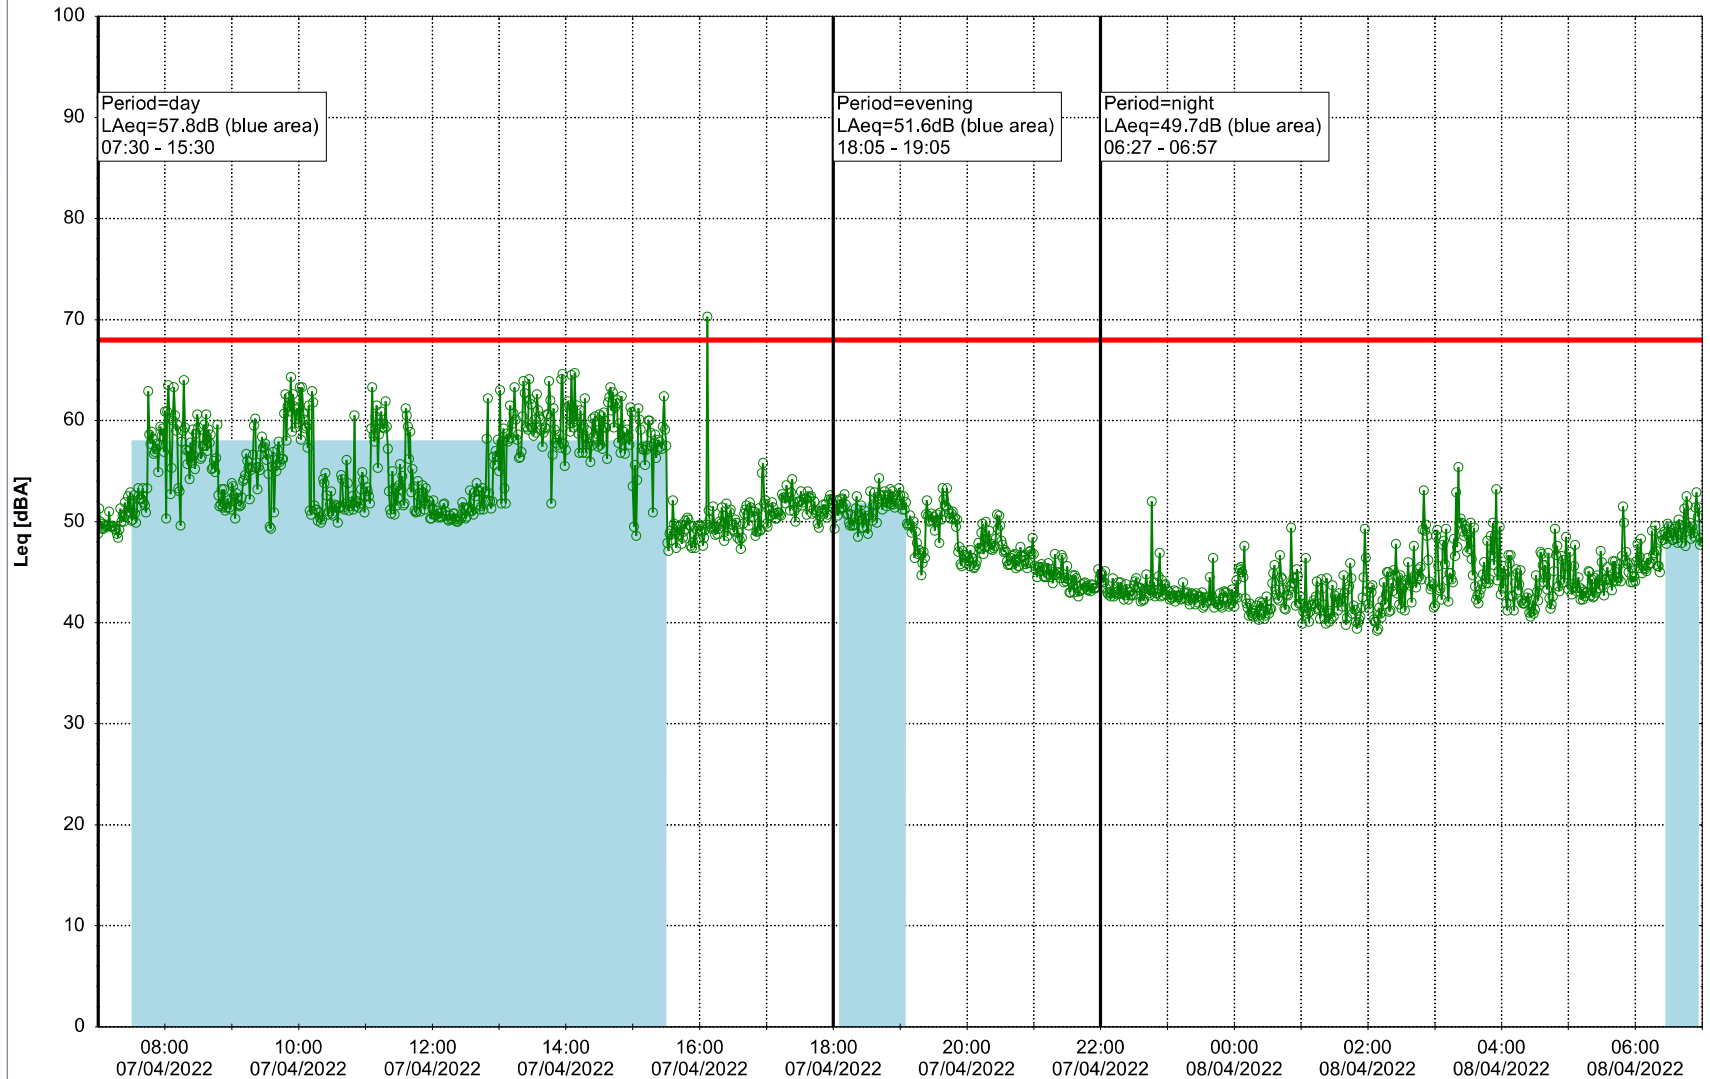

Remarks

...

Noise Time Related Diagram

06/04/2022
07/04/2022

○○○○ EBR-OVK_NS02

Project: Kronos Sydhavnen
Construction: Enghave Brygge
Location: N-V

Plan View

Noise Time Related Diagram

07/04/2022
08/04/2022

○○○ EBR-OVK_NS02

Remarks

...

Project: Kronos Sydhavnen
Construction: Enghave Brygge
Location: N-V

Plan View

EBR-OVK_NS02

Remarks

...

Noise Time Related Diagram

08/04/2022
09/04/2022

○○○○ EBR-OVK_NS02

Project: Kronos Sydhavnen
Construction: Enghave Brygge
Location: N-V

Plan View

EBR-OVK_NS02

Remarks

...

Noise Time Related Diagram

09/04/2022
10/04/2022

○○○ EBR-OVK_NS02

Project: Kronos Sydhavnen
Construction: Enghave Brygge
Location: N-V

Plan View

EBR-OVK_NS02

Remarks