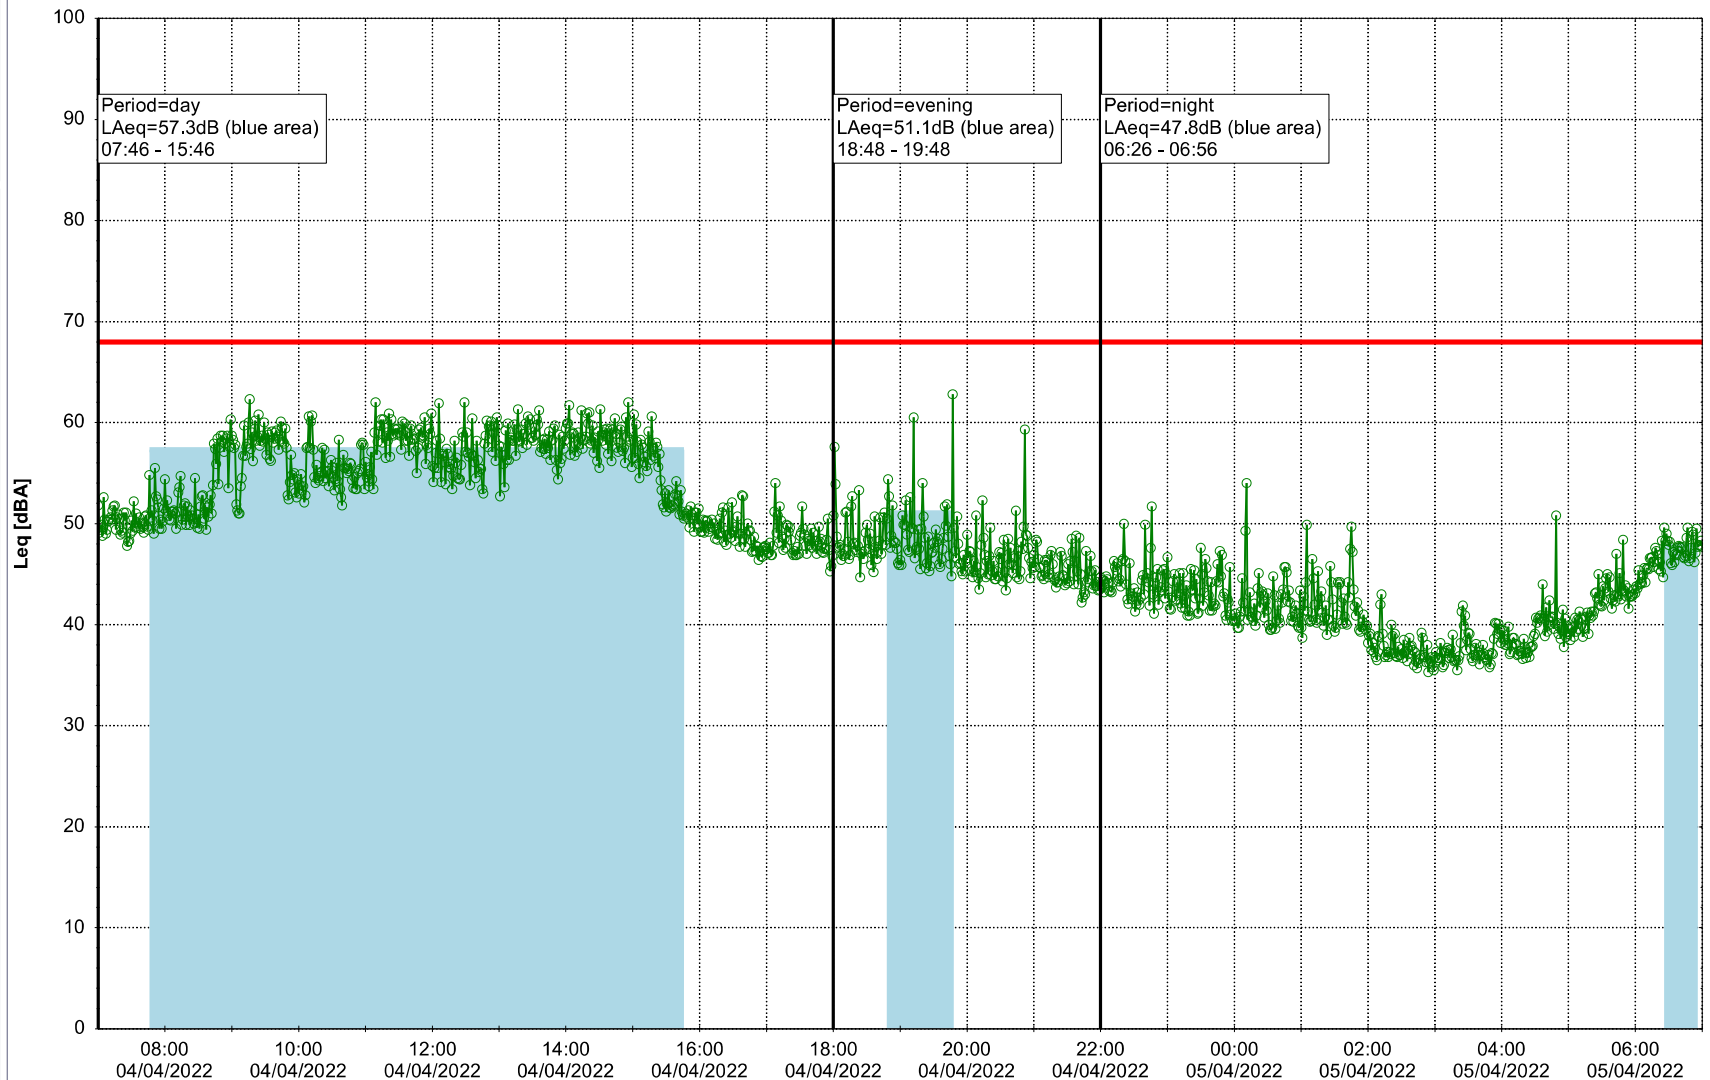

Project: Kronos Sydhavnen
Construction: Enghave Brygge
Location: N-V

Plan View

Remarks

...

Noise Time Related Diagram

04/04/2022
05/04/2022

○○○○ EBR-OVK_NS02

Project: Kronos Sydhavnen
Construction: Enghave Brygge
Location: N-V

Plan View

Remarks

...

Noise Time Related Diagram

05/04/2022
06/04/2022

○○○○ EBR-OVK_NS02

Project: Kronos Sydhavnen
Construction: Enghave Brygge
Location: N-V

Plan View

Remarks

...

Noise Time Related Diagram

06/04/2022
07/04/2022

○○○○ EBR-OVK_NS02

Project: Kronos Sydhavnen
Construction: Enghave Brygge
Location: N-V

Plan View

Noise Time Related Diagram