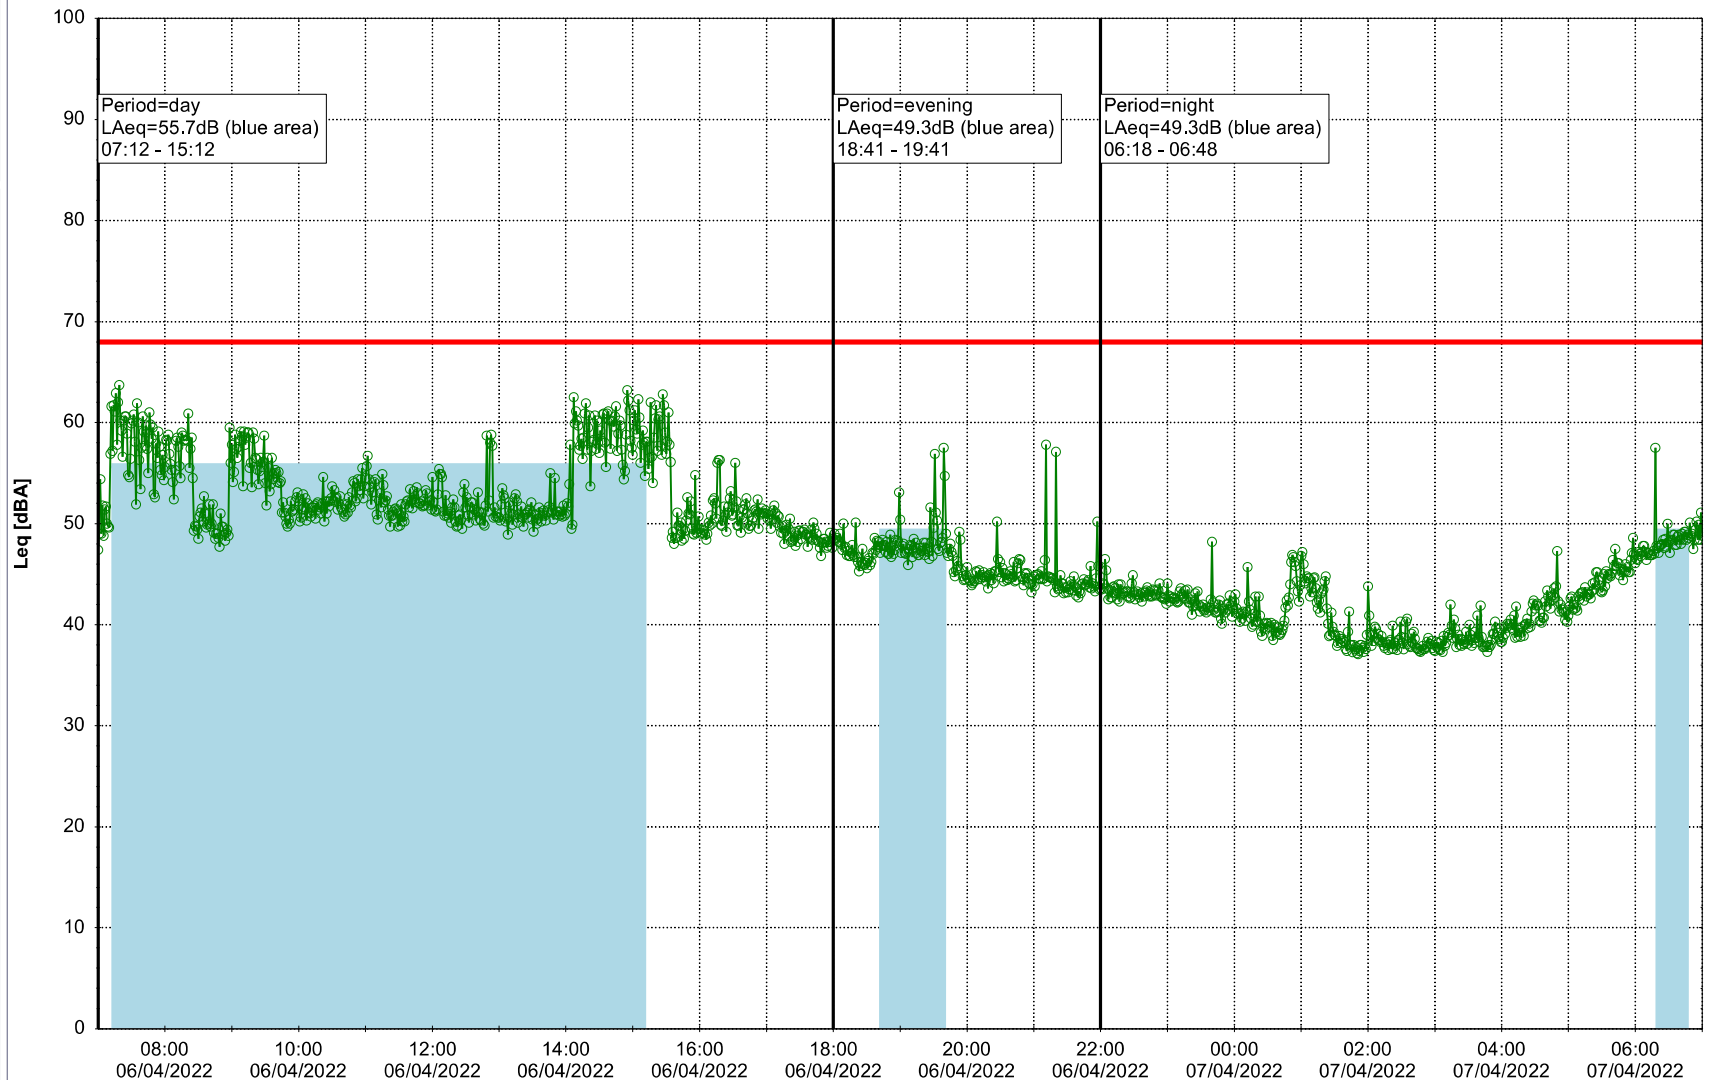

Plan View

Remarks

...

Noise Time Related Diagram

05/04/2022
06/04/2022

○○○○ EBR-OVK_NS02

Project: Kronos Sydhavnen
Construction: Enghave Brygge
Location: N-V

Plan View

Remarks

...

Noise Time Related Diagram

06/04/2022
07/04/2022

○○○○ EBR-OVK_NS02

Project: Kronos Sydhavnen
Construction: Enghave Brygge
Location: N-V

Plan View

Noise Time Related Diagram