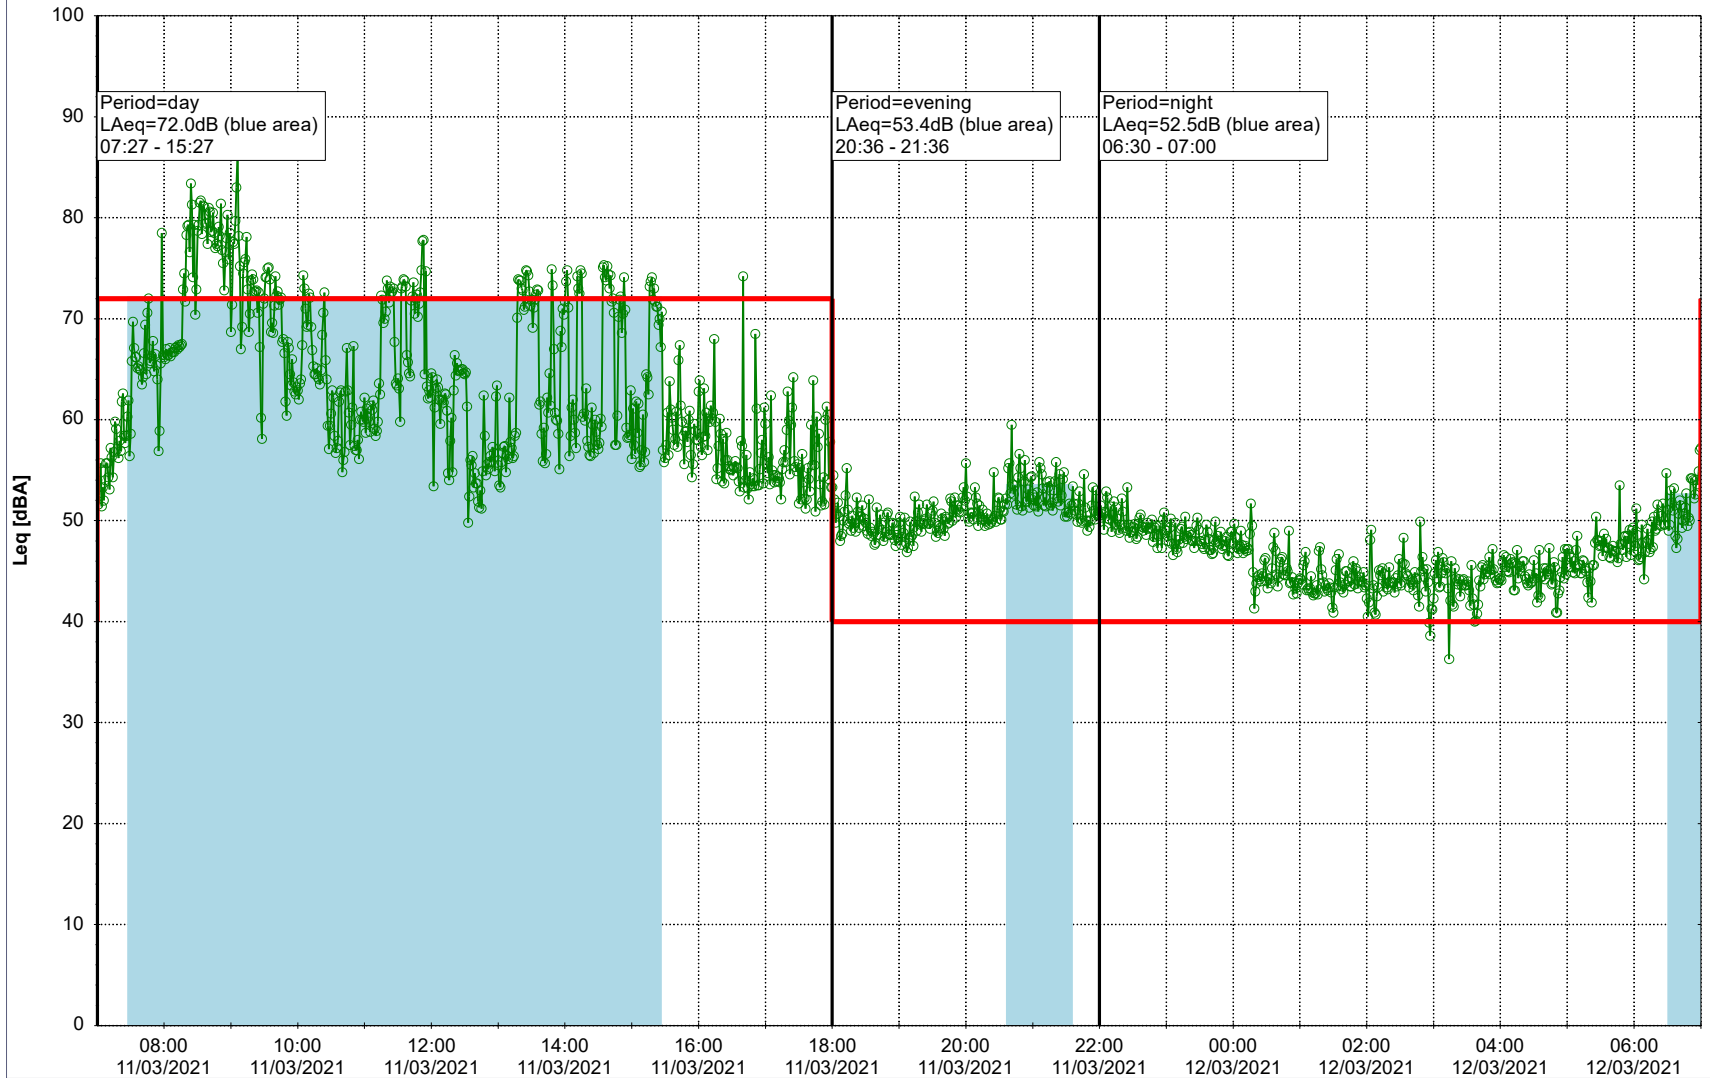

Noise Time Related Diagram

11/03/2021
12/03/2021

○○○ MOP_NS01