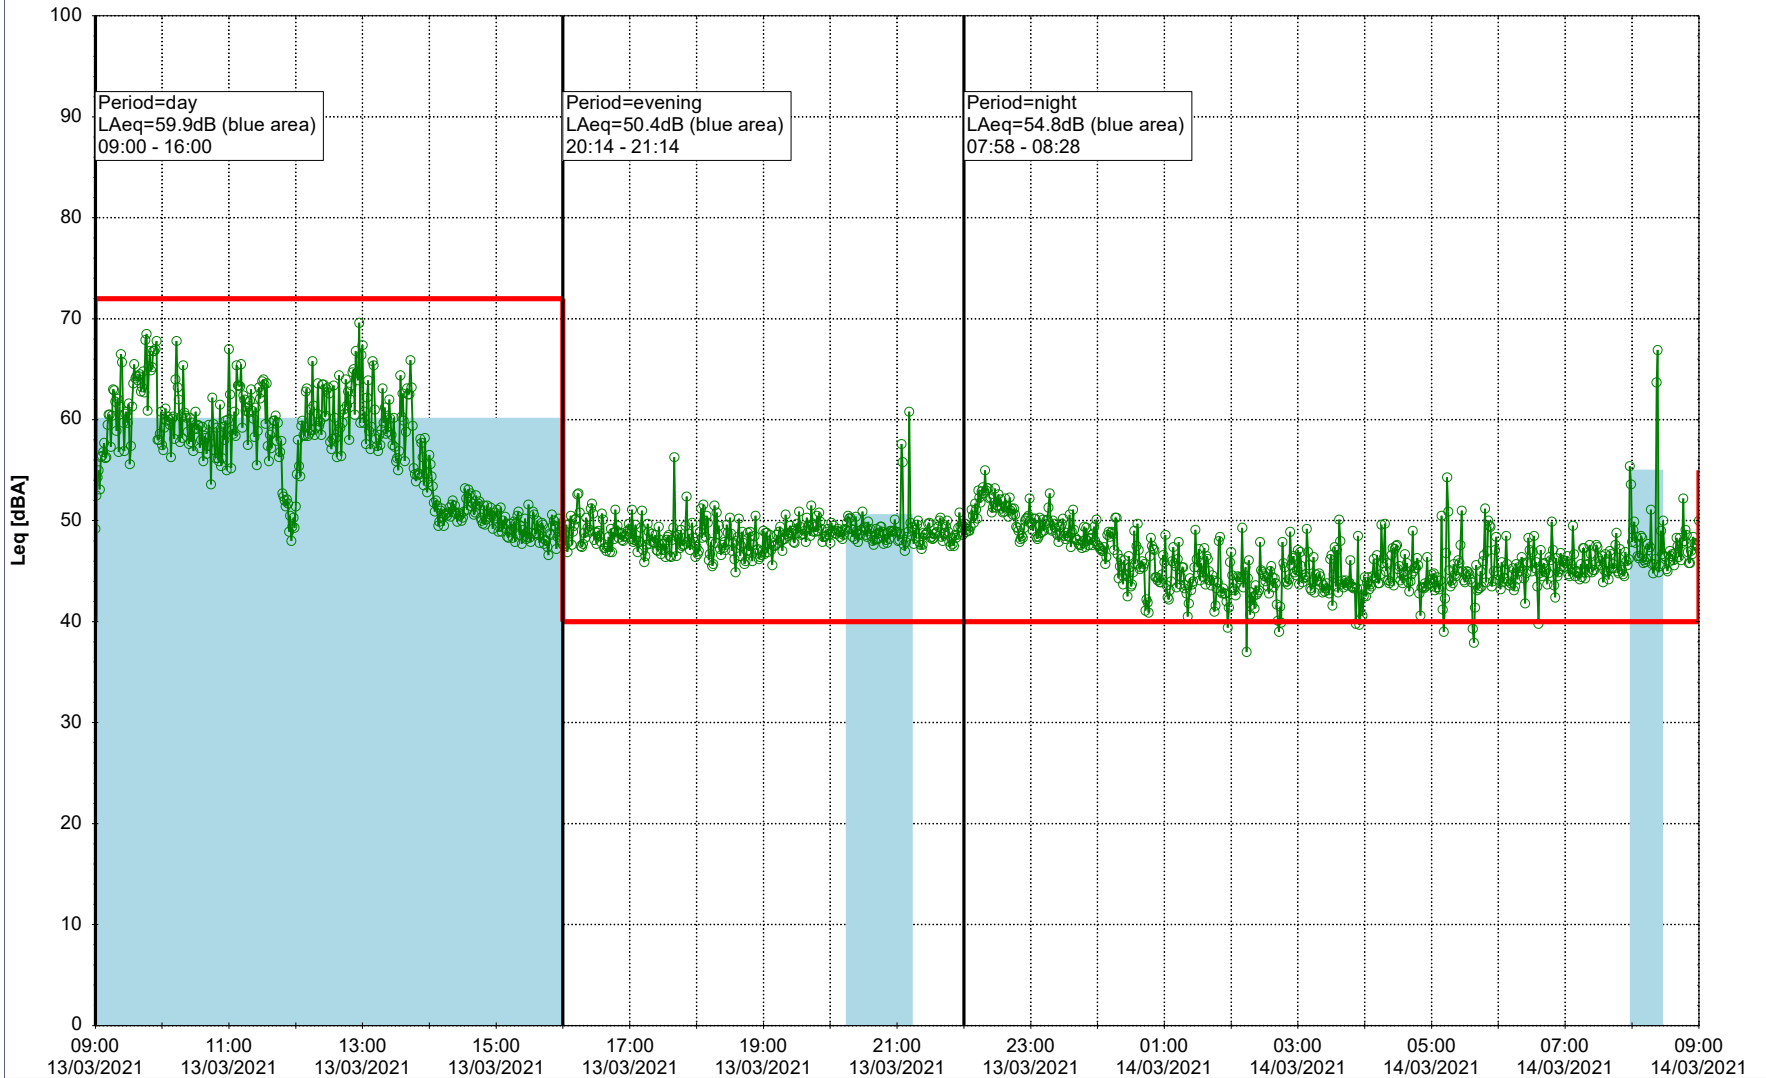

Noise Time Related Diagram

○○○ MOP_NS01