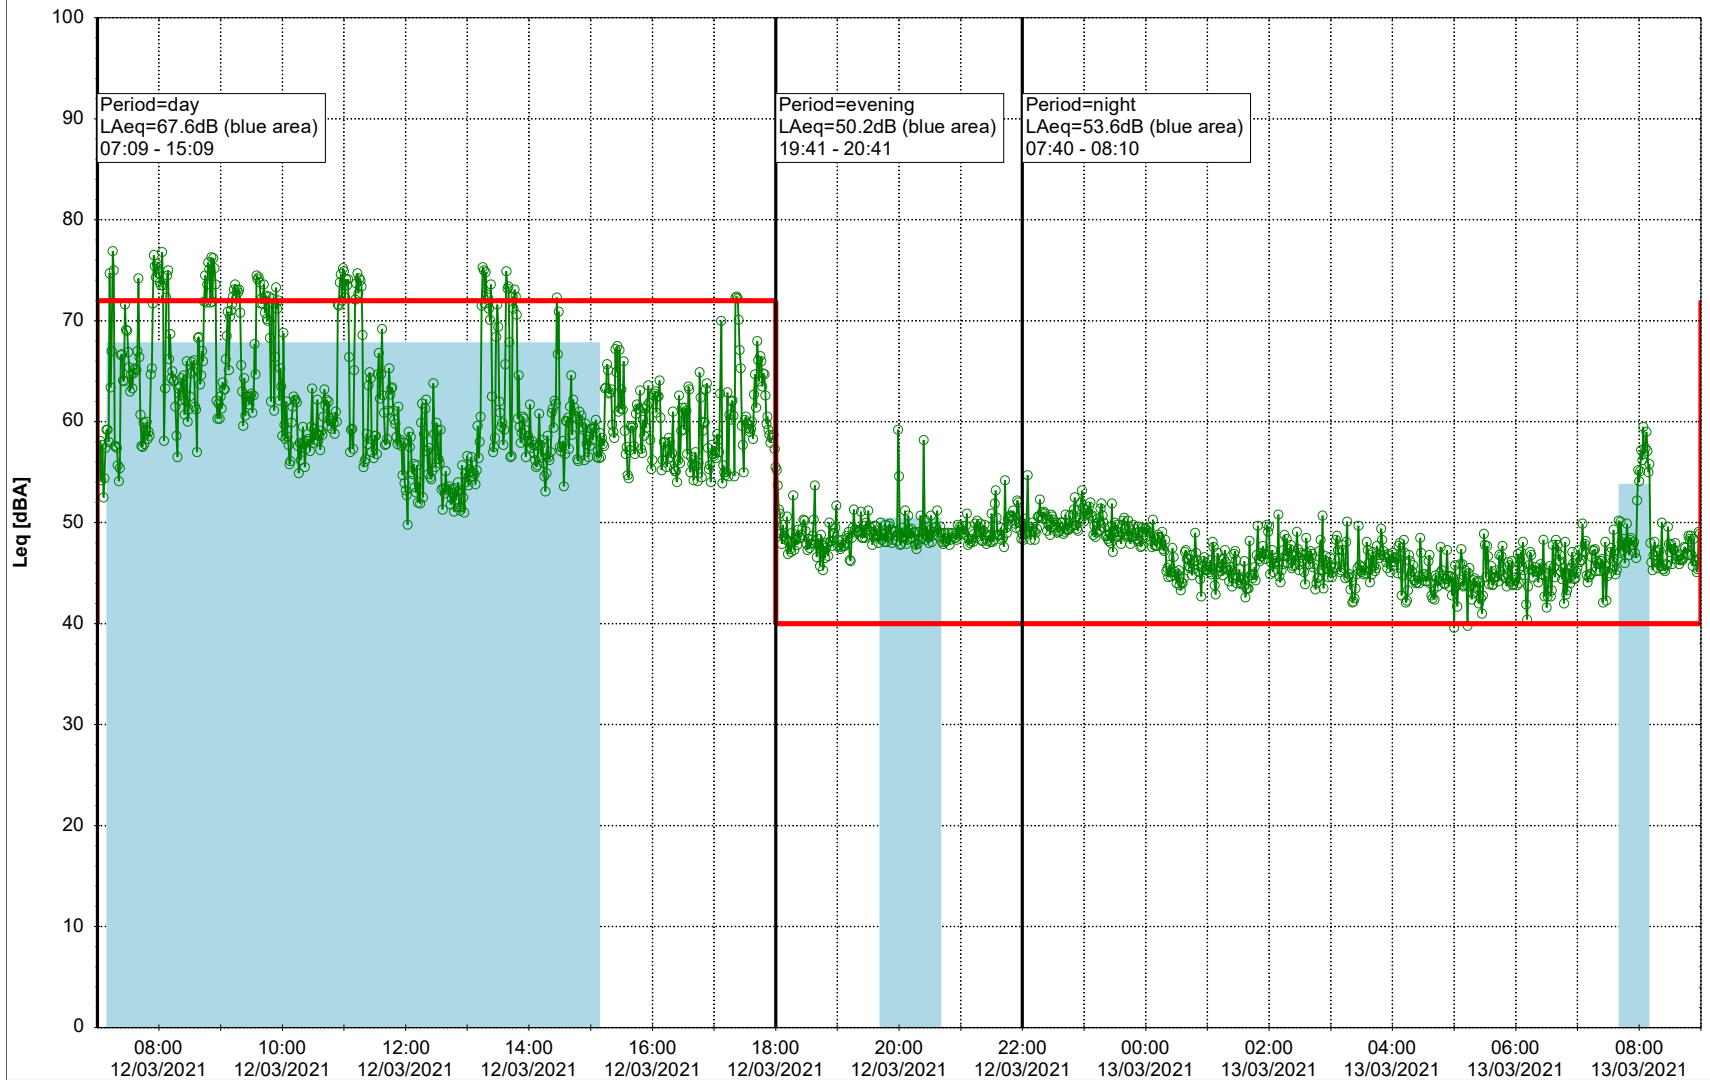

Noise Time Related Diagram

○○○○ MOP_NS01