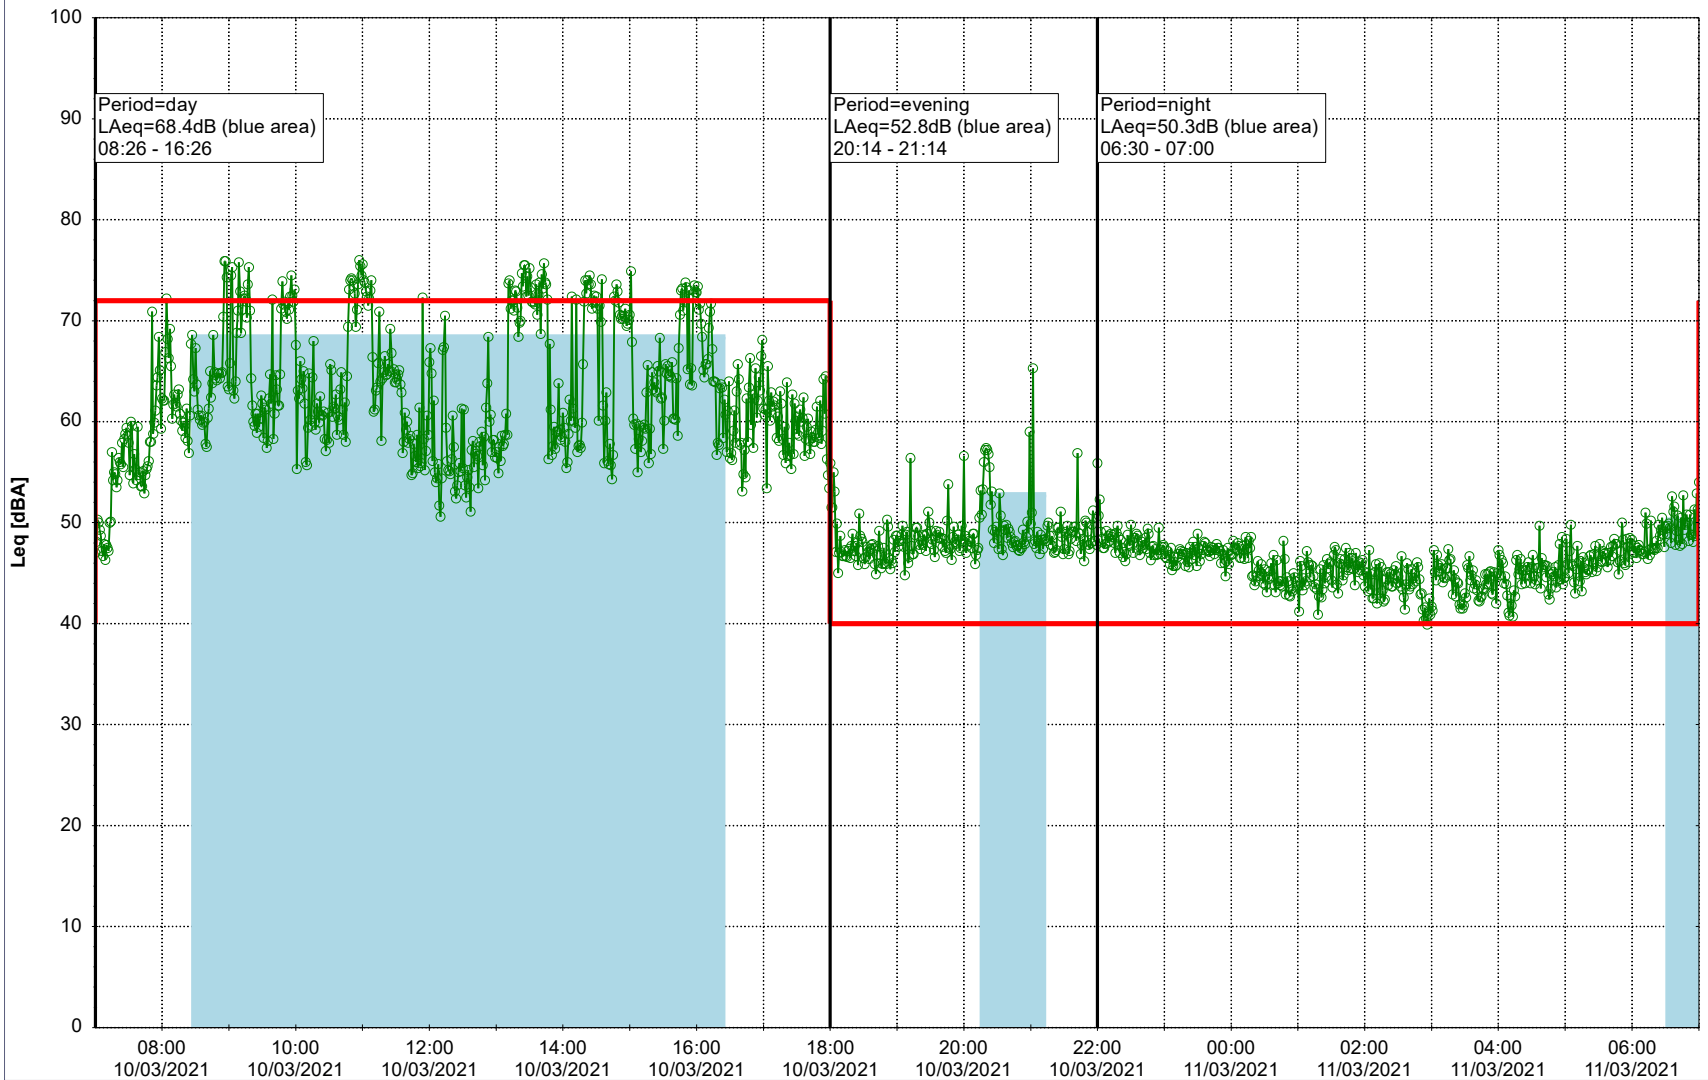

Noise Time Related Diagram

10/03/2021
11/03/2021

○○○○ MOP_NS01