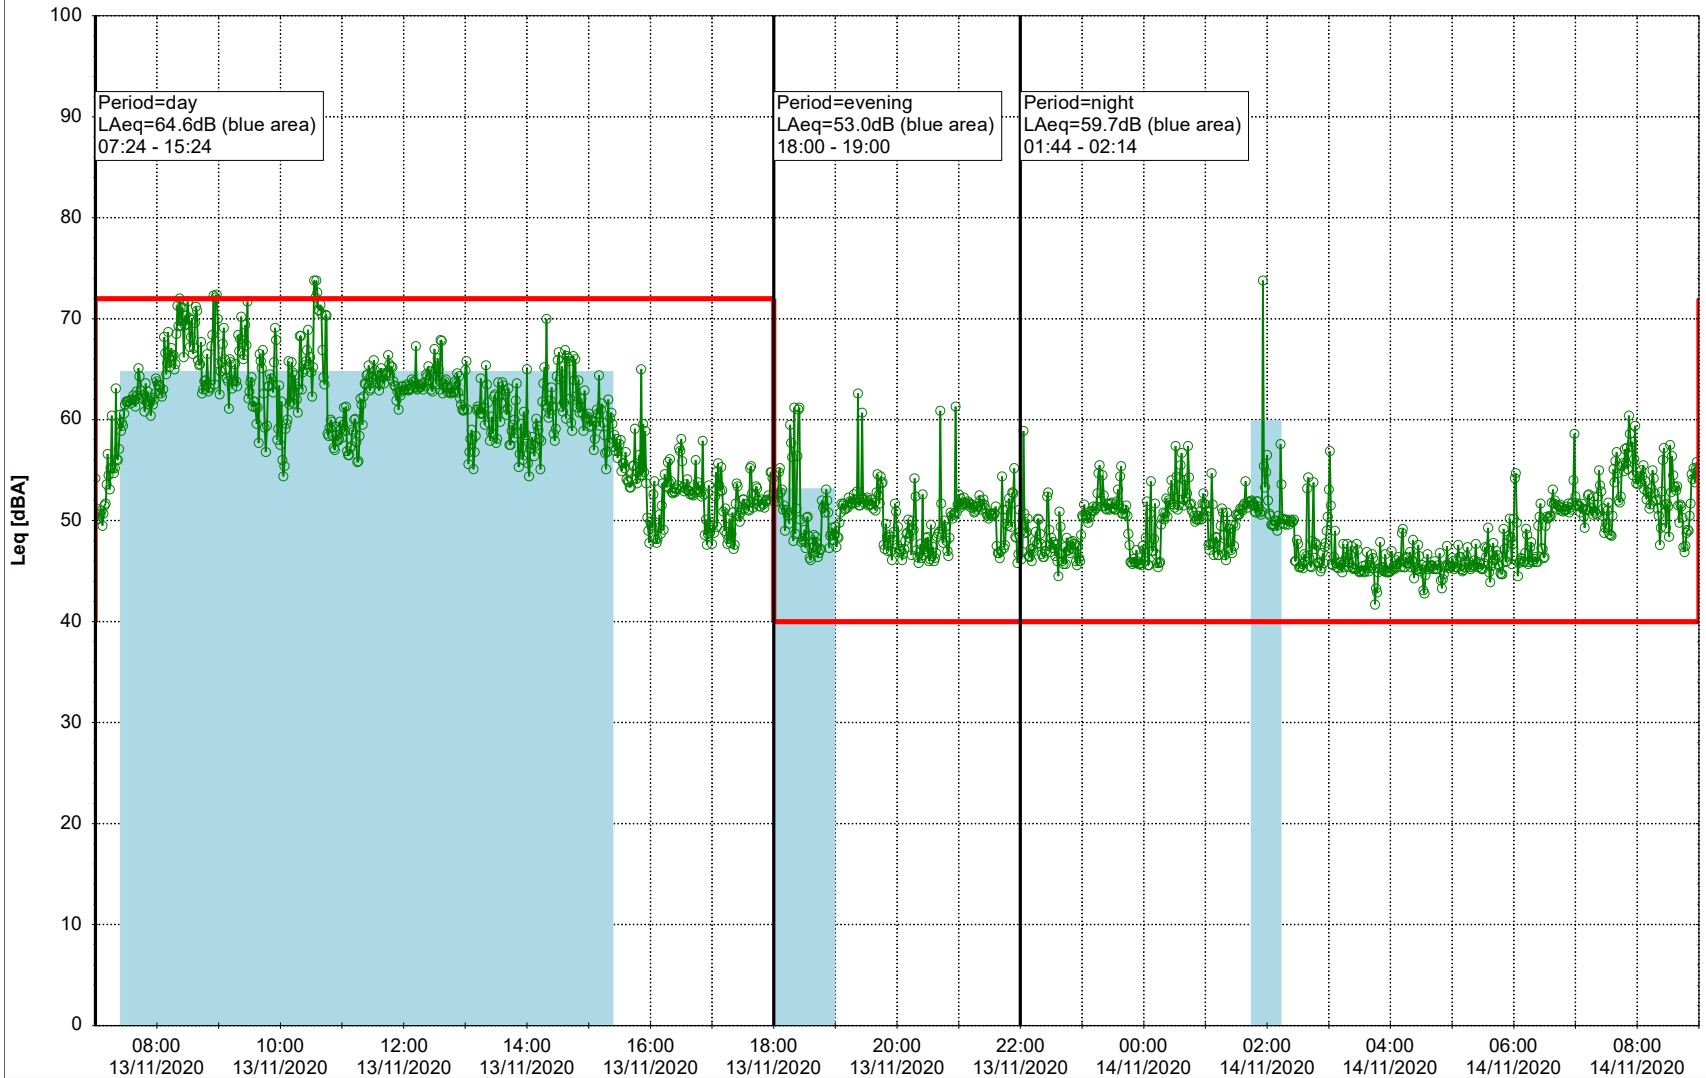

...

Noise Time Related Diagram

12/11/2020
13/11/2020

○○○○ MOP_NS01

Project: Kronos Sydhavnen
Construction: Mozarts Plads
Location: N-V

13/11/2020
14/11/2020

Noise Time Related Diagram

○○○○ MOP_NS01

Remarks

...

Project: Kronos Sydhavnen
Construction: Mozarts Plads
Location: N-V

Plan View

Remarks

...

Noise Time Related Diagram

14/11/2020
15/11/2020

○○○ MOP_NS01

Project: Kronos Sydhavnen
Construction: Mozarts Plads
Location: N-V

15/11/2020
16/11/2020

Plan View

Remarks

...

Noise Time Related Diagram

○○○ MOP_NS01