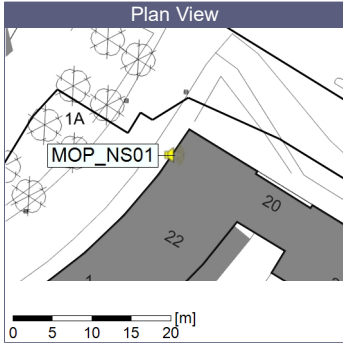

...

Noise Time Related Diagram

12/11/2020
13/11/2020

○○○○ MOP_NS01

Project: Kronos Sydhavnen
Construction: Mozarts Plads
Location: N-V

13/11/2020
14/11/2020

Noise Time Related Diagram

○○○○ MOP_NS01