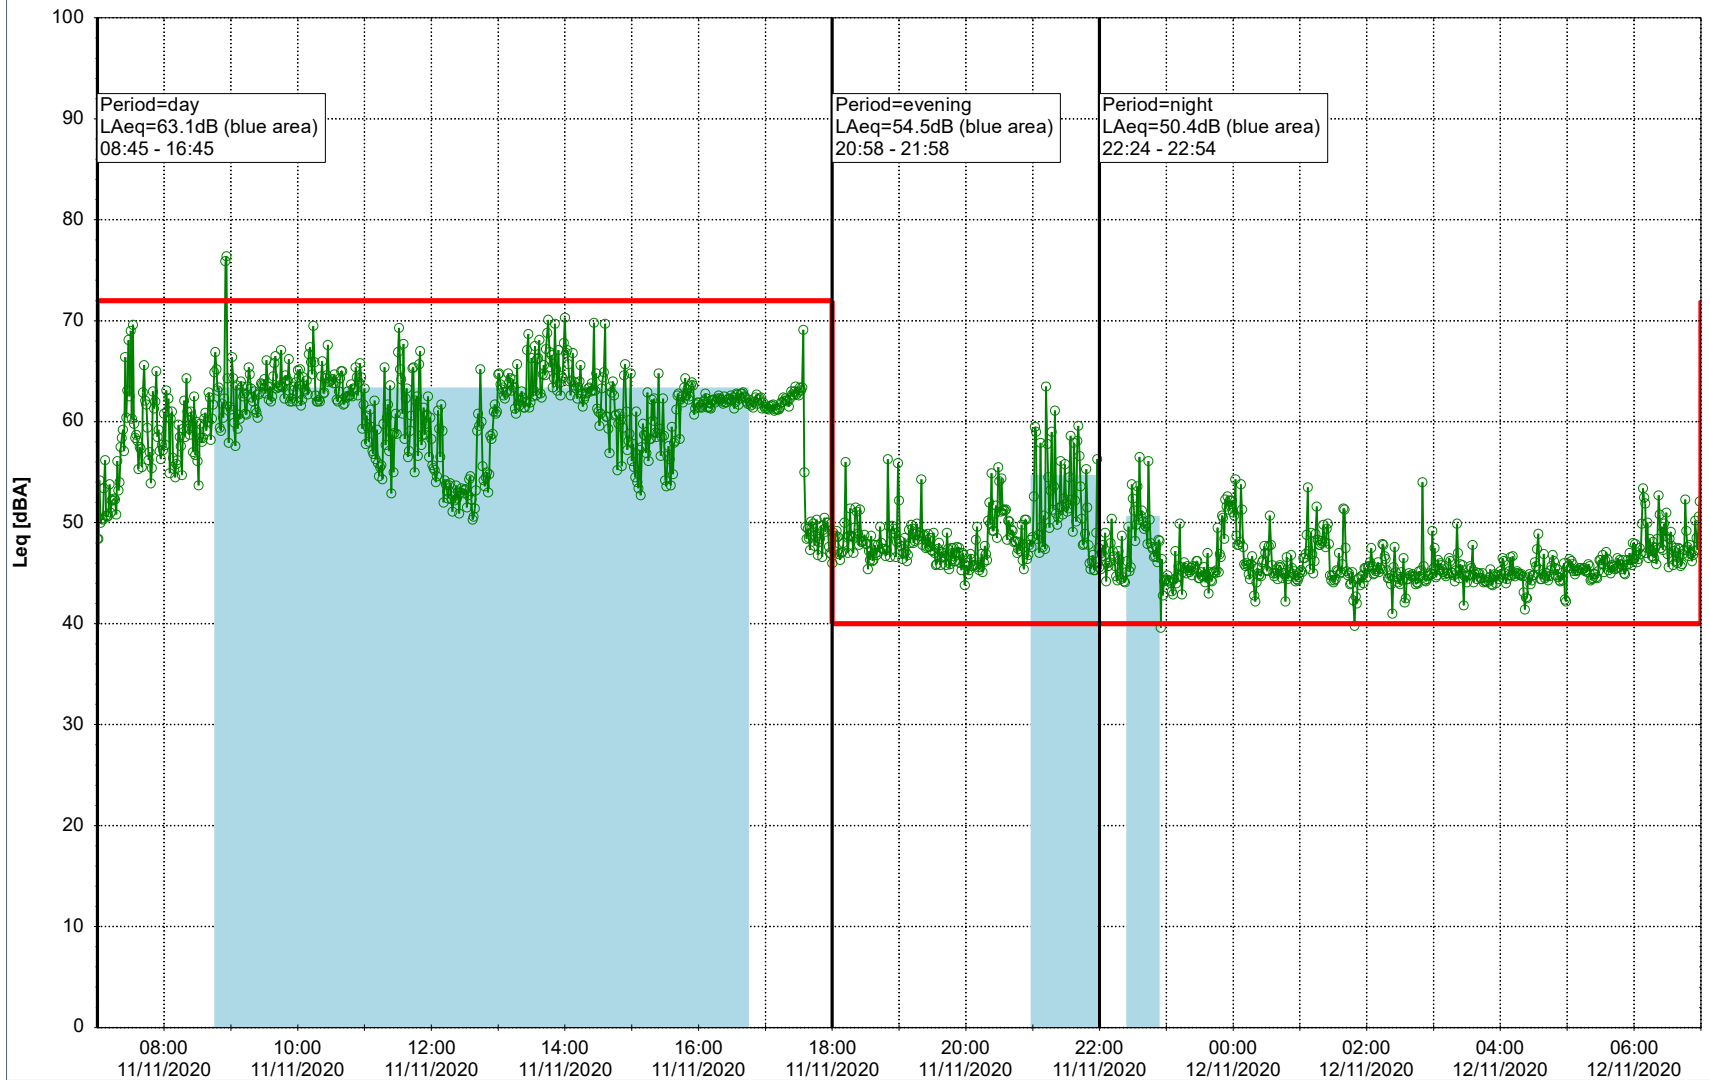

Plan View

Remarks

...

Noise Time Related Diagram

10/11/2020
11/11/2020

○○○ MOP_NS01

Project: Kronos Sydhavnen
Construction: Mozarts Plads
Location: N-V

Plan View

Remarks

...

Noise Time Related Diagram

11/11/2020
12/11/2020

○○○○ MOP_NS01

Project: Kronos Sydhavnen
Construction: Mozarts Plads
Location: N-V

Plan View

Remarks

...

Noise Time Related Diagram

12/11/2020
13/11/2020

○○○○ MOP_NS01

Project: Kronos Sydhavnen
Construction: Mozarts Plads
Location: N-V

13/11/2020
14/11/2020

Noise Time Related Diagram

○○○○ MOP_NS01

Remarks

...

Project: Kronos Sydhavnen
Construction: Mozarts Plads
Location: N-V

Plan View

Remarks

...

Noise Time Related Diagram

14/11/2020
15/11/2020