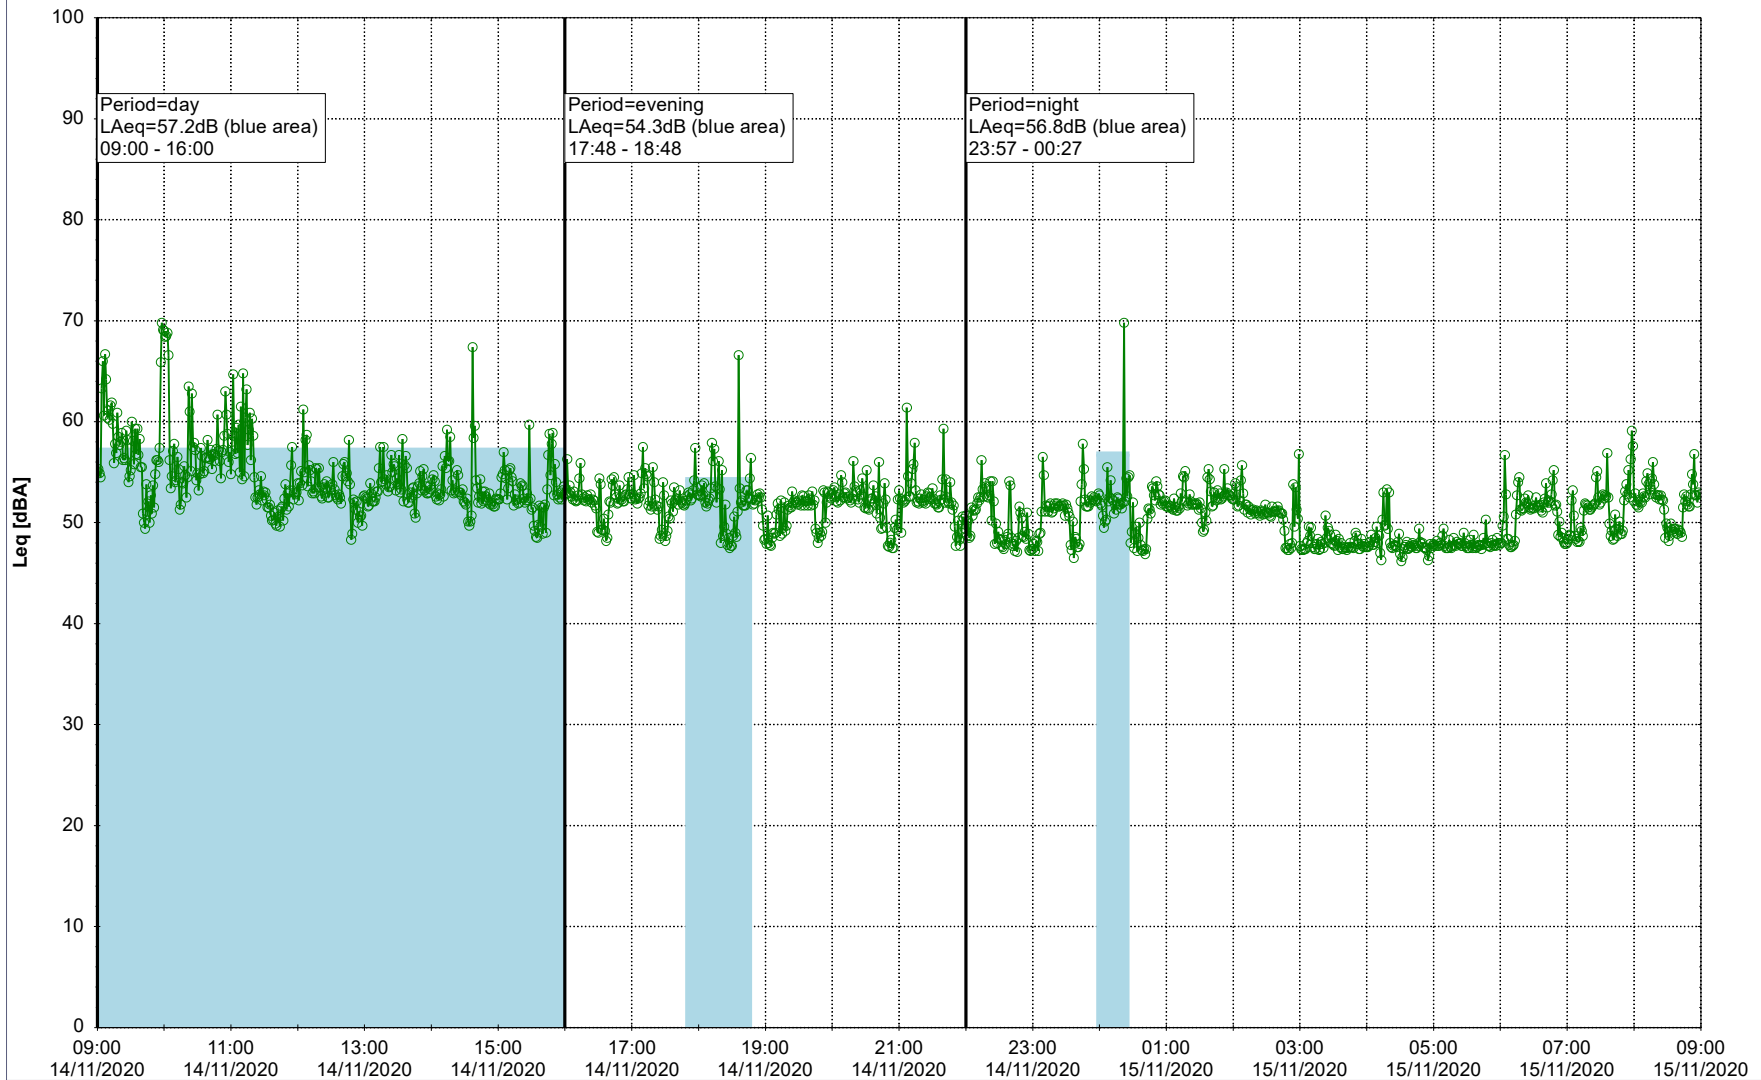

Remarks

...

Project: Kronos Sydhavnen
Construction: Mozarts Plads
Location: N-V

Plan View

Remarks

...

Noise Time Related Diagram

14/11/2020
15/11/2020

○○○ MOP_NS01

Project: Kronos Sydhavnen
Construction: Mozarts Plads
Location: N-V

15/11/2020
16/11/2020

Plan View

Remarks

...

Noise Time Related Diagram

○○○ MOP_NS01