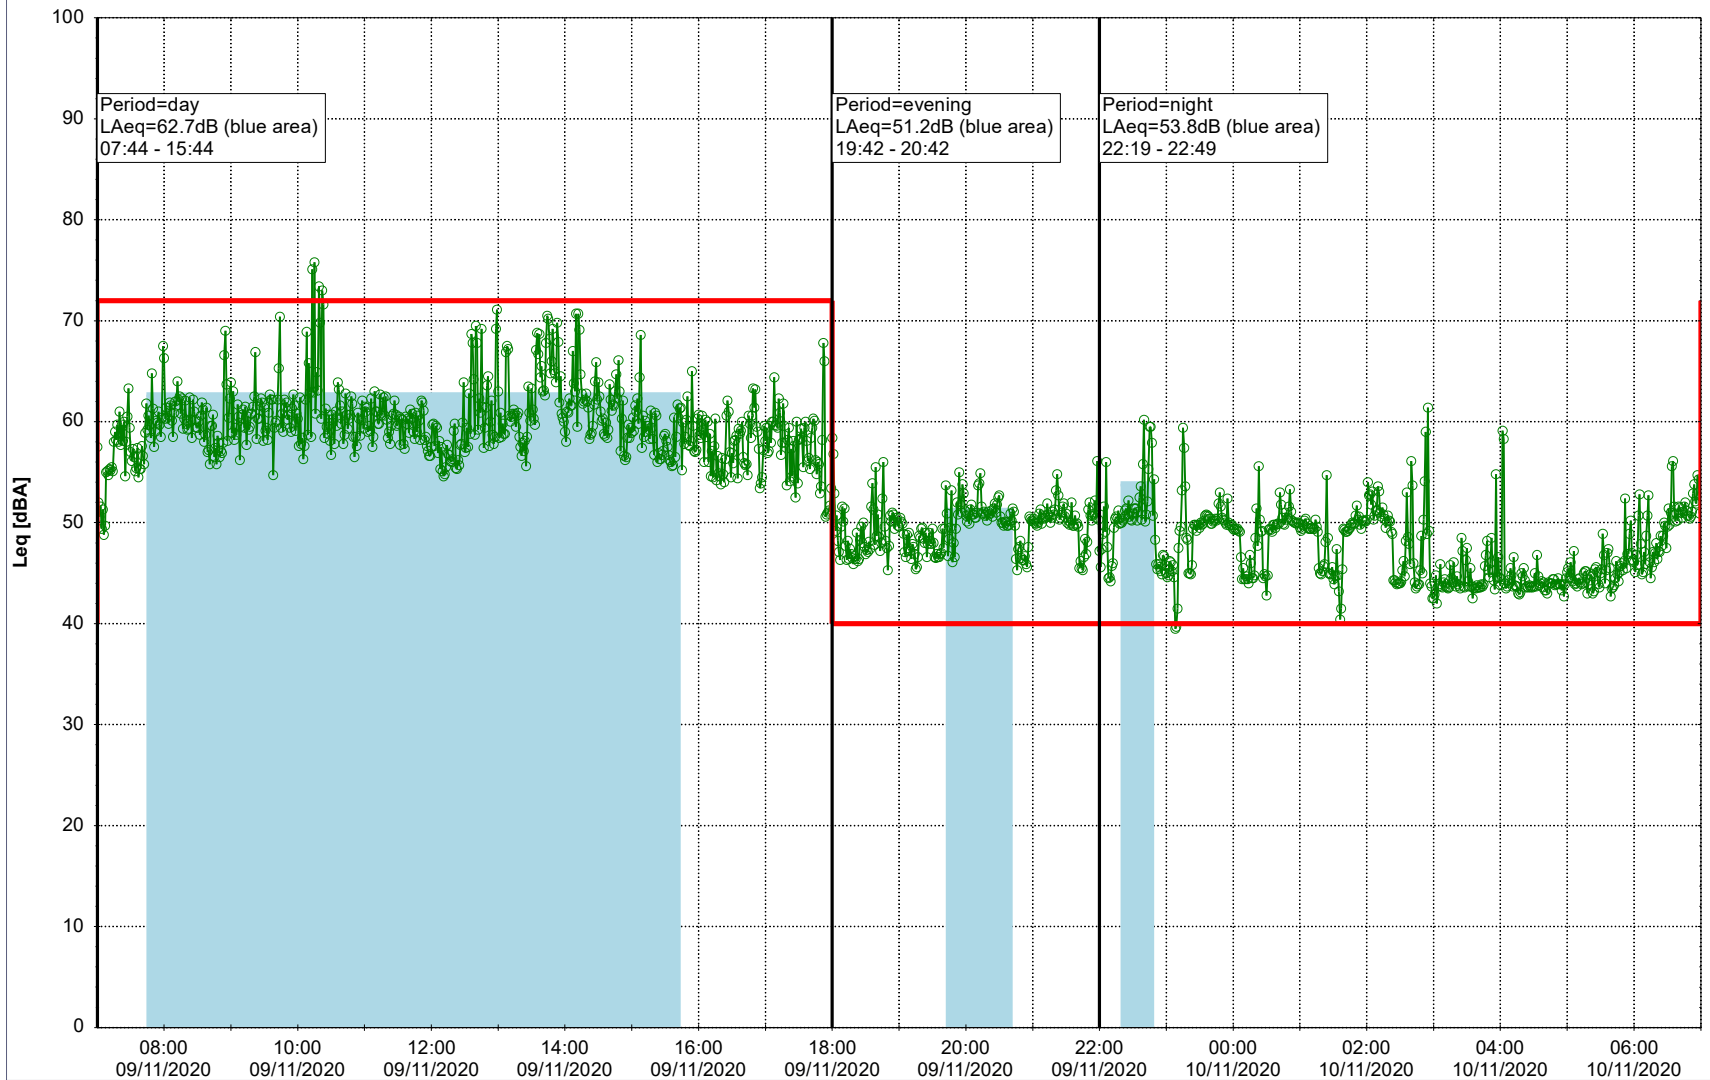

Project: Kronos Sydhavnen
Construction: Mozarts Plads
Location: N-V

Plan View

Remarks

...

Noise Time Related Diagram

09/11/2020
10/11/2020

○○○ MOP_NS01

Project: Kronos Sydhavnen
Construction: Mozarts Plads
Location: N-V

Plan View

Remarks

...

Noise Time Related Diagram

10/11/2020
11/11/2020

○○○ MOP_NS01

Project: Kronos Sydhavnen
Construction: Mozarts Plads
Location: N-V

Plan View

Remarks

...

Noise Time Related Diagram

11/11/2020
12/11/2020

○○○○ MOP_NS01

Project: Kronos Sydhavnen
Construction: Mozarts Plads
Location: N-V

Plan View

Remarks

Remarks

...

Project: Kronos Sydhavnen
Construction: Mozarts Plads
Location: N-V

Plan View

Remarks

...

Noise Time Related Diagram

14/11/2020
15/11/2020