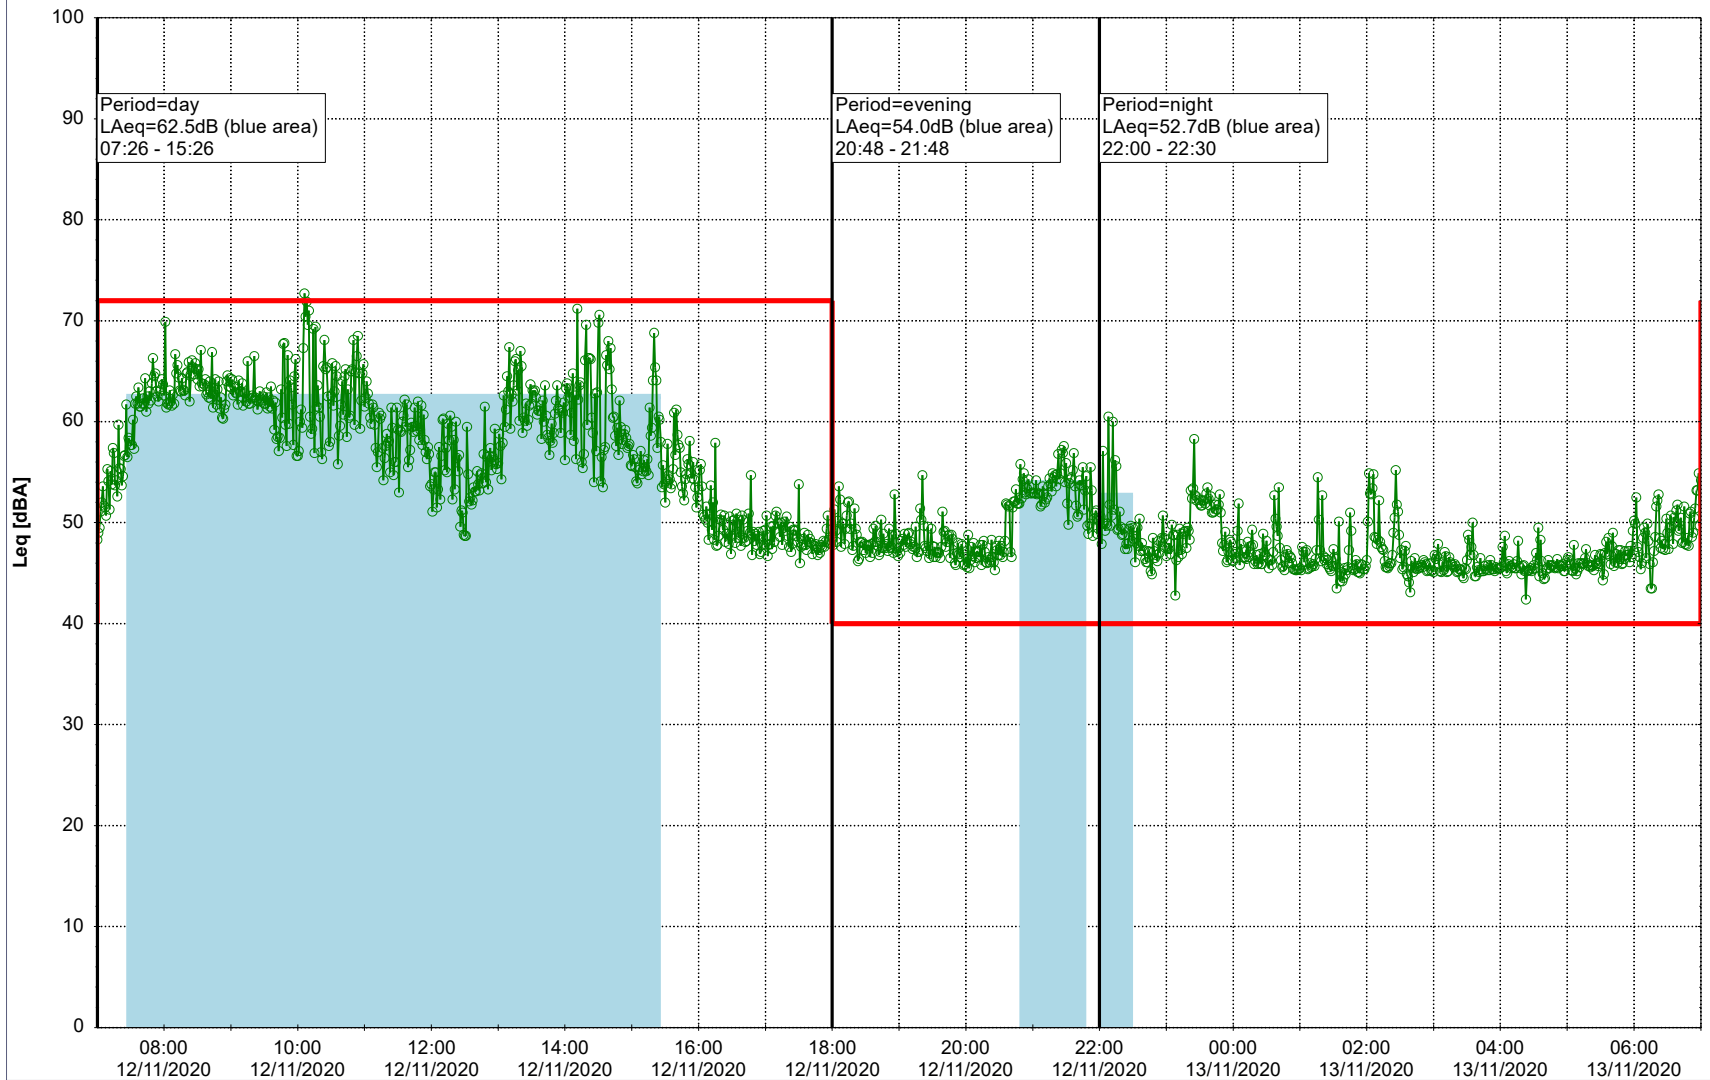

Remarks

...

Noise Time Related Diagram

11/11/2020
12/11/2020

○○○○ MOP_NS01

Project: Kronos Sydhavnen
Construction: Mozarts Plads
Location: N-V

Plan View

Remarks

...

Noise Time Related Diagram

12/11/2020
13/11/2020

○○○○ MOP_NS01

Project: Kronos Sydhavnen
Construction: Mozarts Plads
Location: N-V

13/11/2020
14/11/2020

Noise Time Related Diagram

○○○○ MOP_NS01

Remarks

...

Project: Kronos Sydhavnen
Construction: Mozarts Plads
Location: N-V

Plan View

Remarks

...

Noise Time Related Diagram

14/11/2020
15/11/2020