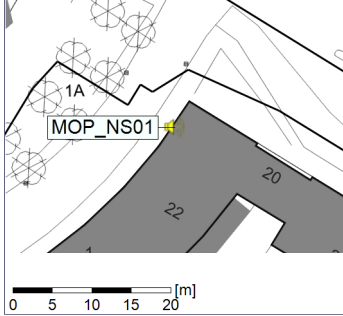

○○○ MOP_NS01

Project: Kronos Sydhavnen
Construction: Mozarts Plads
Location: N-V

15/11/2020
16/11/2020

Plan View

Remarks

...

Noise Time Related Diagram

○○○ MOP_NS01