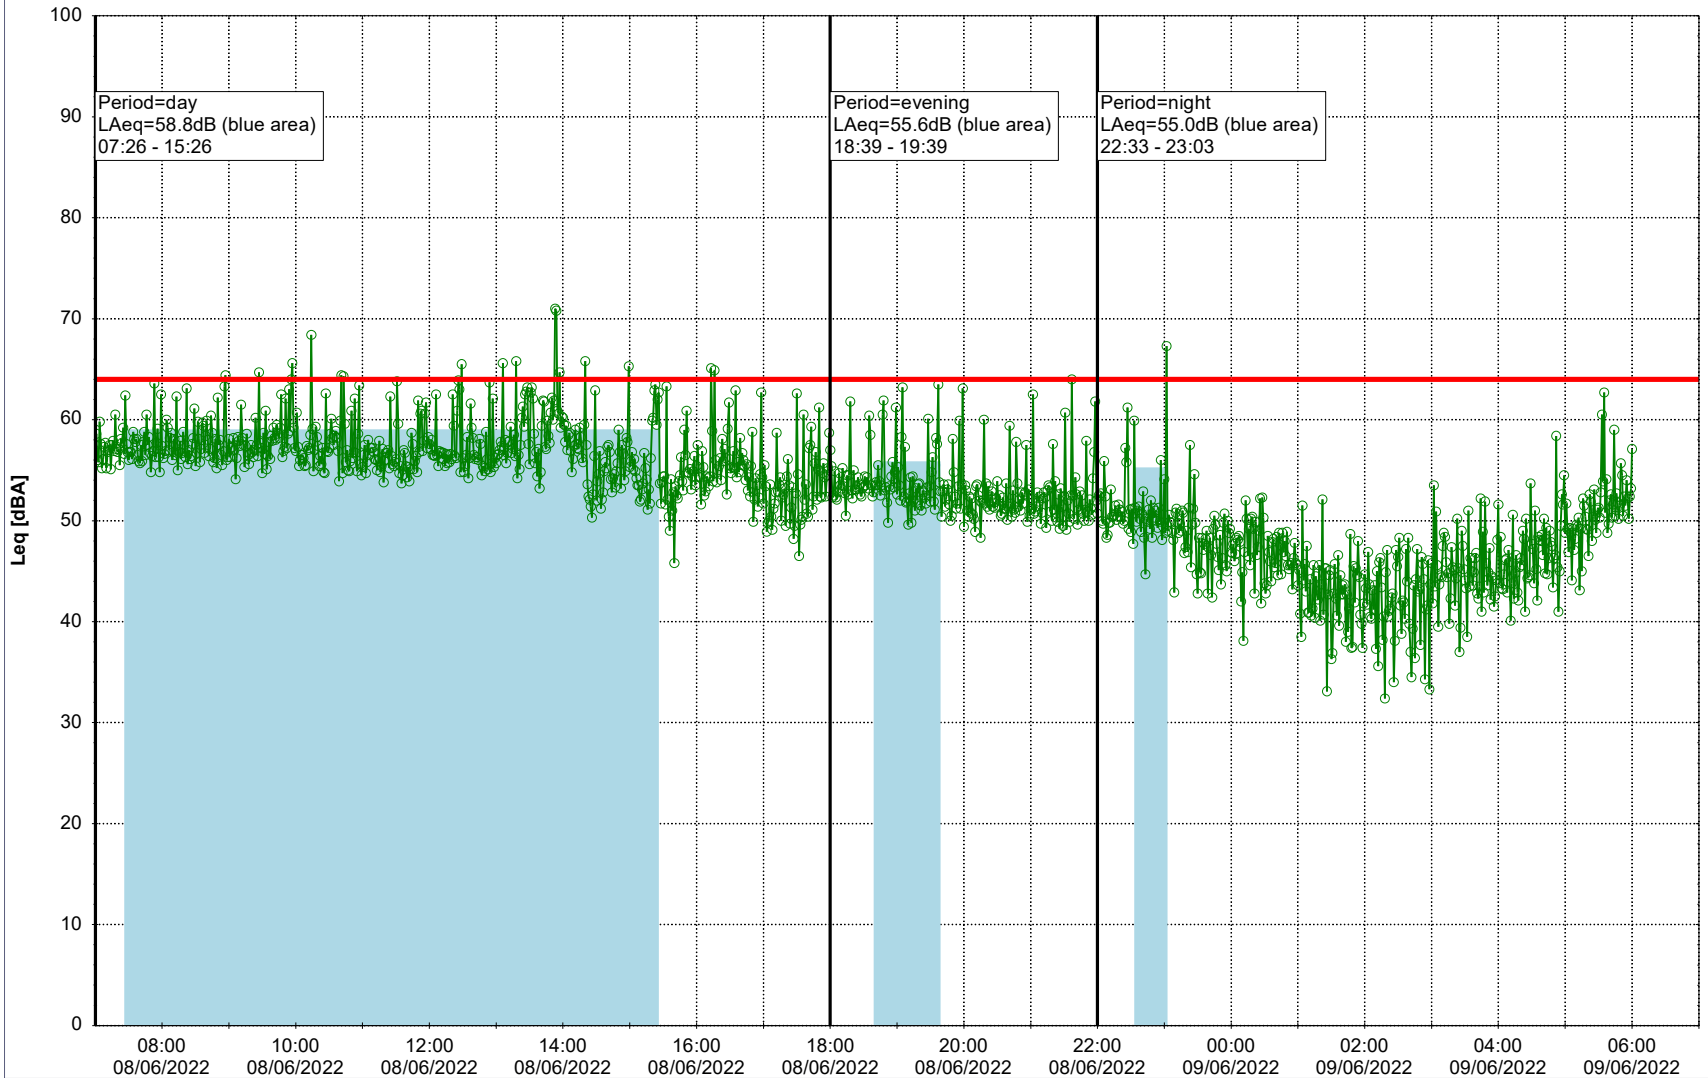

Remarks

...

Noise Time Related Diagram

○○○ GAB_NS01

Project: Kronos Sydhavnen
Construction: Gåsebæk
Location: N-V

08/06/2022
09/06/2022

Remarks

...

Noise Time Related Diagram

○○○ GAB_NS01

Project: Kronos Sydhavnen
Construction: Gåsebæk
Location: N-V

09/06/2022
10/06/2022

Remarks

...

Noise Time Related Diagram

○○○ GAB_NS01

Project: Kronos Sydhavnen
Construction: Gåsebæk
Location: N-V

Remarks

...

Noise Time Related Diagram

10/06/2022
11/06/2022

○○○○ GAB_NS01

Project: Kronos Sydhavnen
Construction: Gåsebæk
Location: N-V

Remarks

...

Noise Time Related Diagram

11/06/2022
12/06/2022

○○○ GAB_NS01

Project: Kronos Sydhavnen
Construction: Gåsebæk
Location: N-V

12/06/2022
13/06/2022

Remarks

...