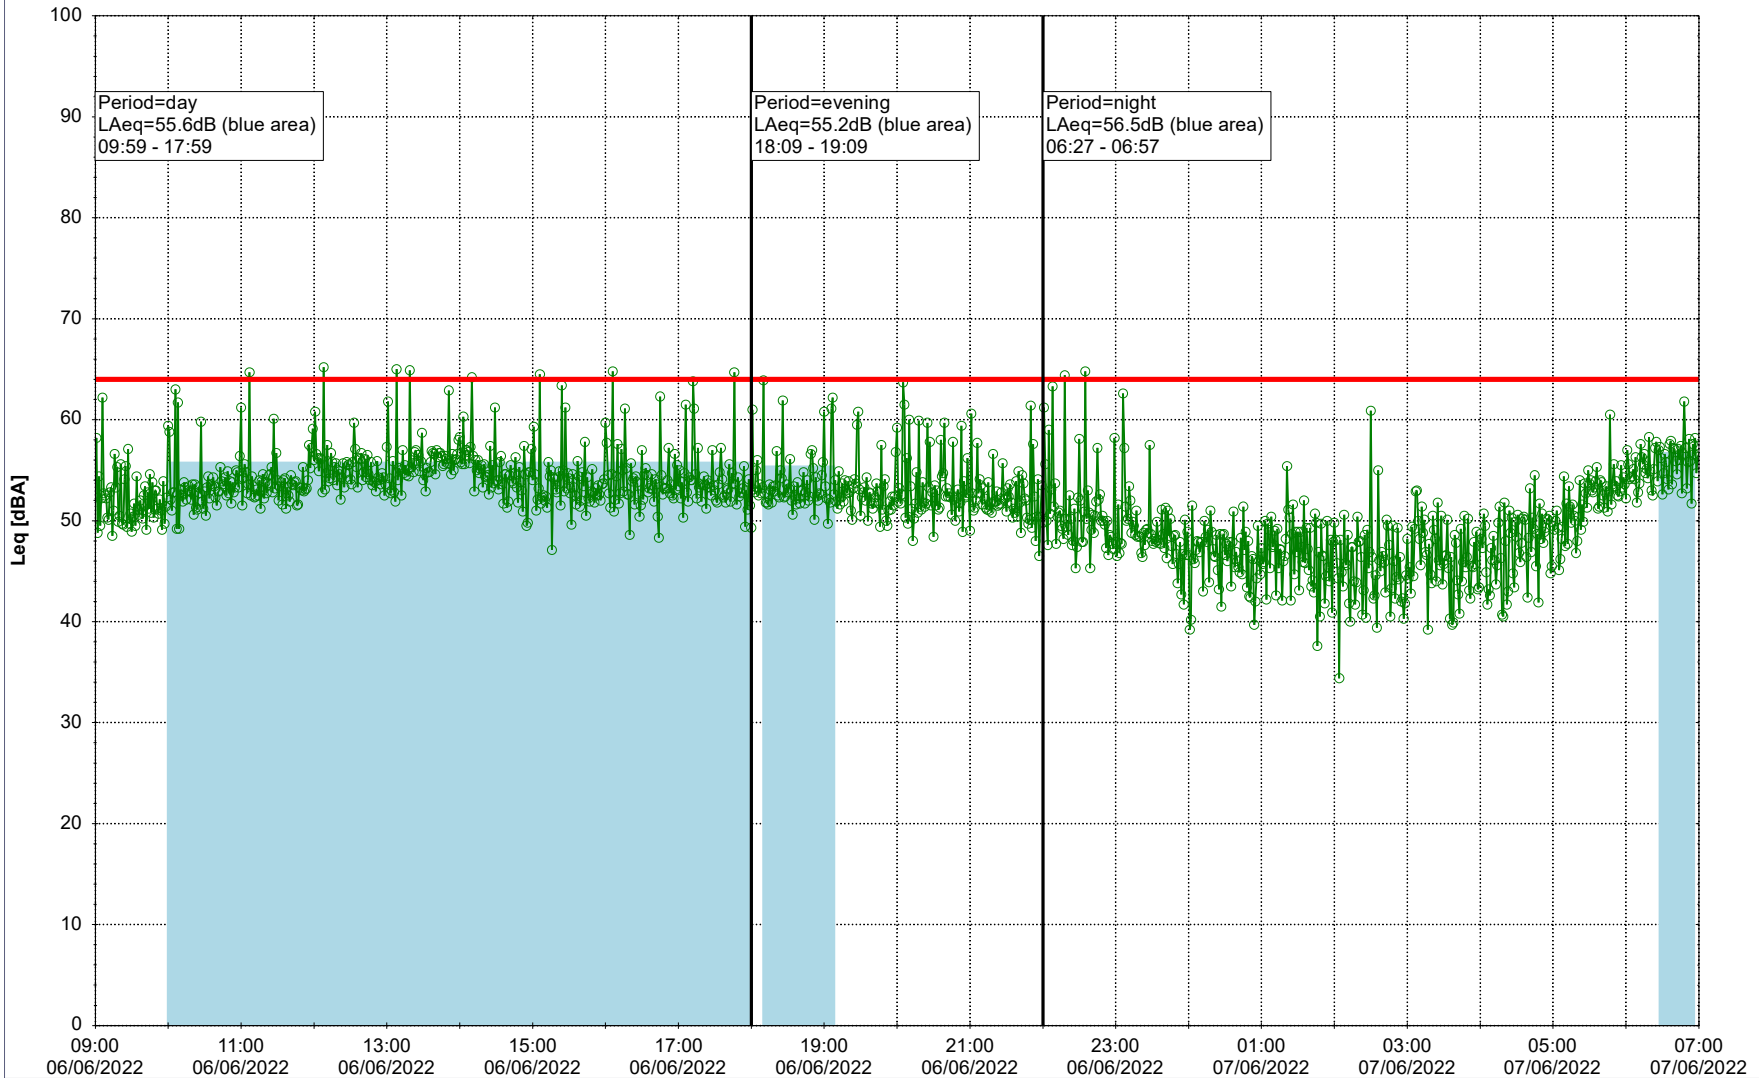

Project: Kronos Sydhavnen
Construction: Gåsebæk
Location: N-V

06/06/2022
07/06/2022

Noise Time Related Diagram

○○○○ GAB_NS01

Remarks

...