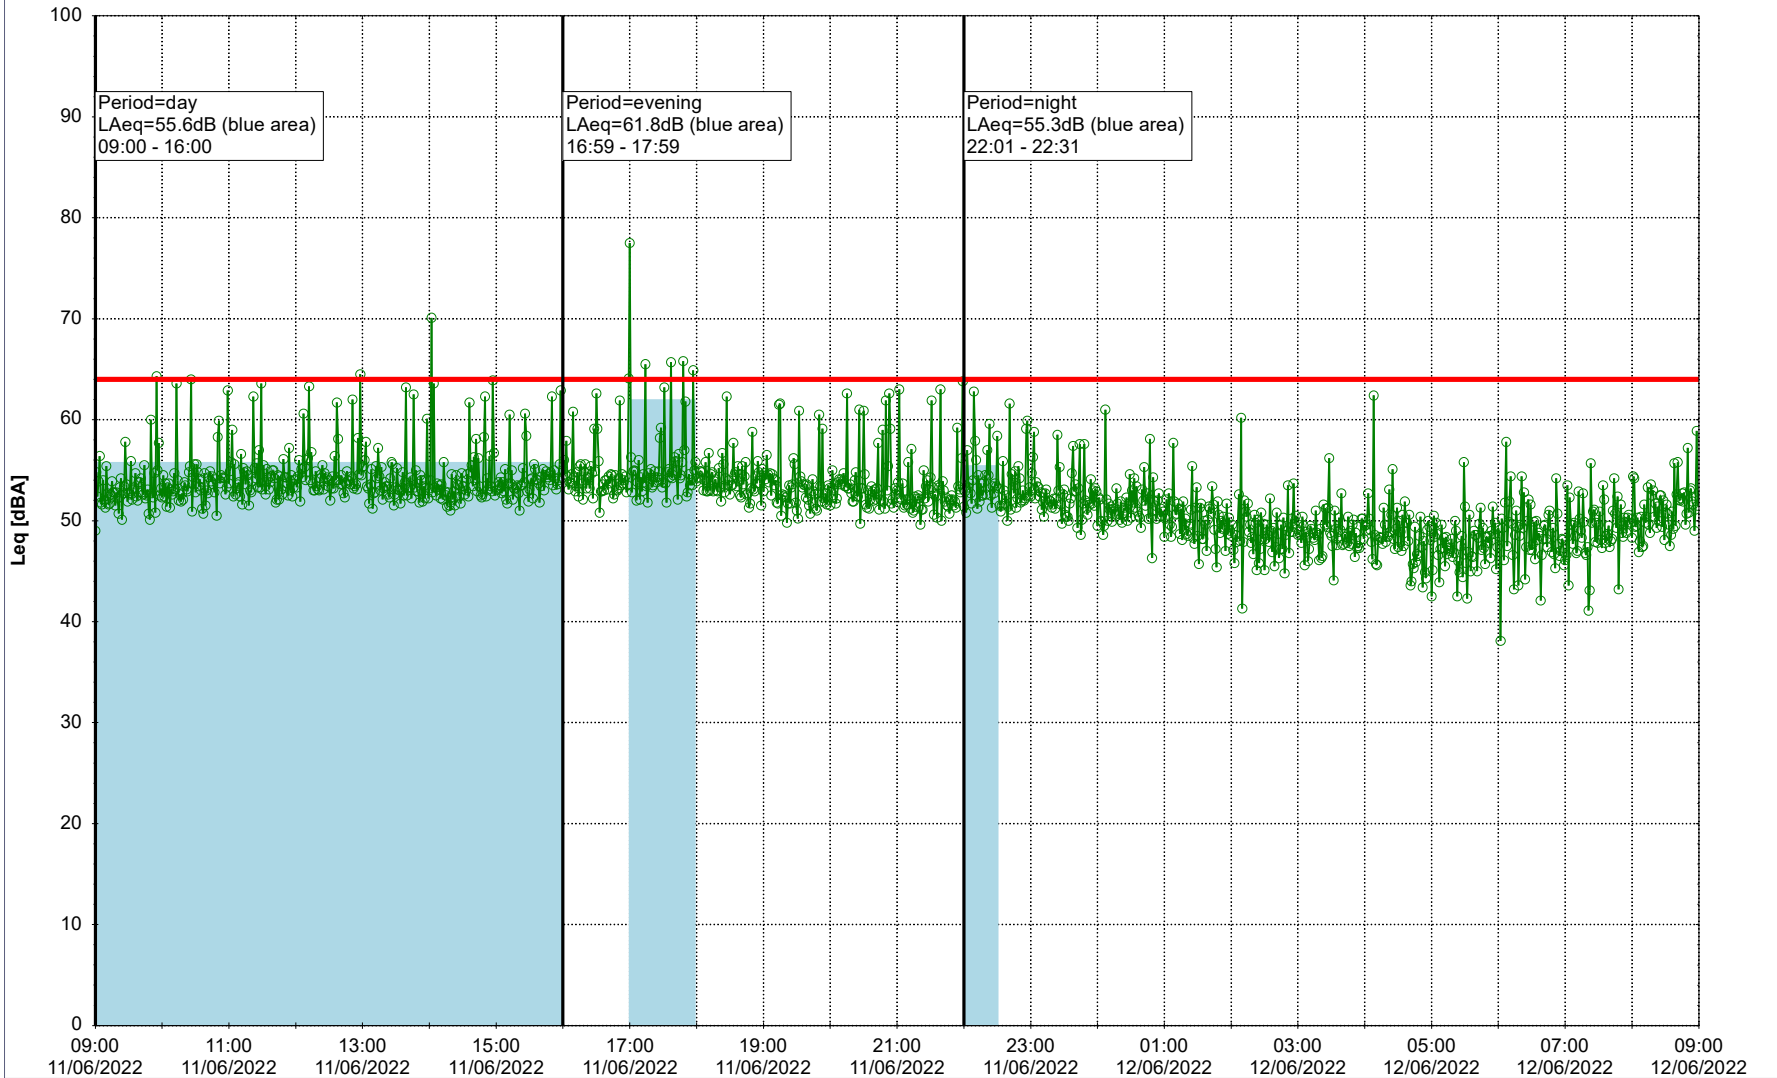

Project: Kronos Sydhavnen
Construction: Gåsebæk
Location: N-V

Remarks

...

Noise Time Related Diagram

10/06/2022
11/06/2022

○○○○ GAB_NS01

Project: Kronos Sydhavnen
Construction: Gåsebæk
Location: N-V

Remarks

...

Noise Time Related Diagram

11/06/2022
12/06/2022

○○○ GAB_NS01

Project: Kronos Sydhavnen
Construction: Gåsebæk
Location: N-V

12/06/2022
13/06/2022

Remarks

...