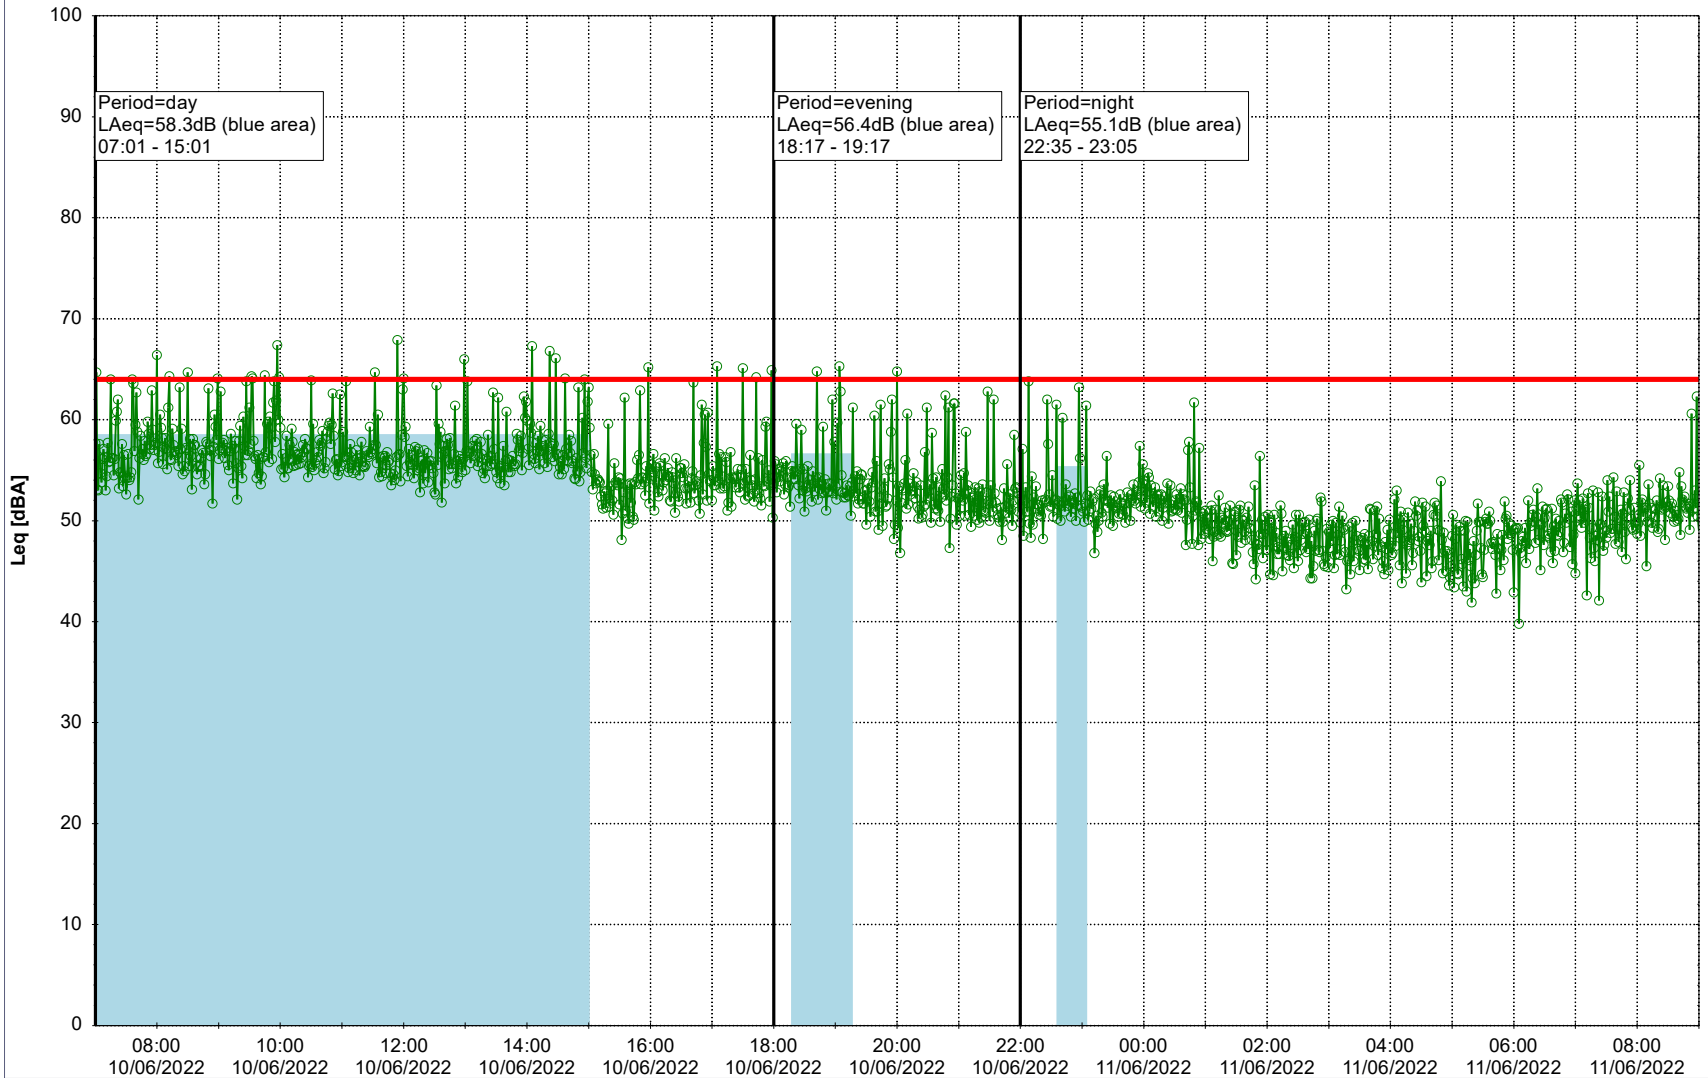

Noise Time Related Diagram

○○○ GAB_NS01

Project: Kronos Sydhavnen
Construction: Gåsebæk
Location: N-V

09/06/2022
10/06/2022

Remarks

...

Noise Time Related Diagram

○○○ GAB_NS01

Project: Kronos Sydhavnen
Construction: Gåsebæk
Location: N-V

Remarks

...

Noise Time Related Diagram

10/06/2022
11/06/2022

○○○○ GAB_NS01

Project: Kronos Sydhavnen
Construction: Gåsebæk
Location: N-V

Remarks

...

Noise Time Related Diagram

11/06/2022
12/06/2022

○○○ GAB_NS01

Project: Kronos Sydhavnen
Construction: Gåsebæk
Location: N-V

12/06/2022
13/06/2022

Remarks

...

Noise Time Related Diagram

○○○ GAB_NS01