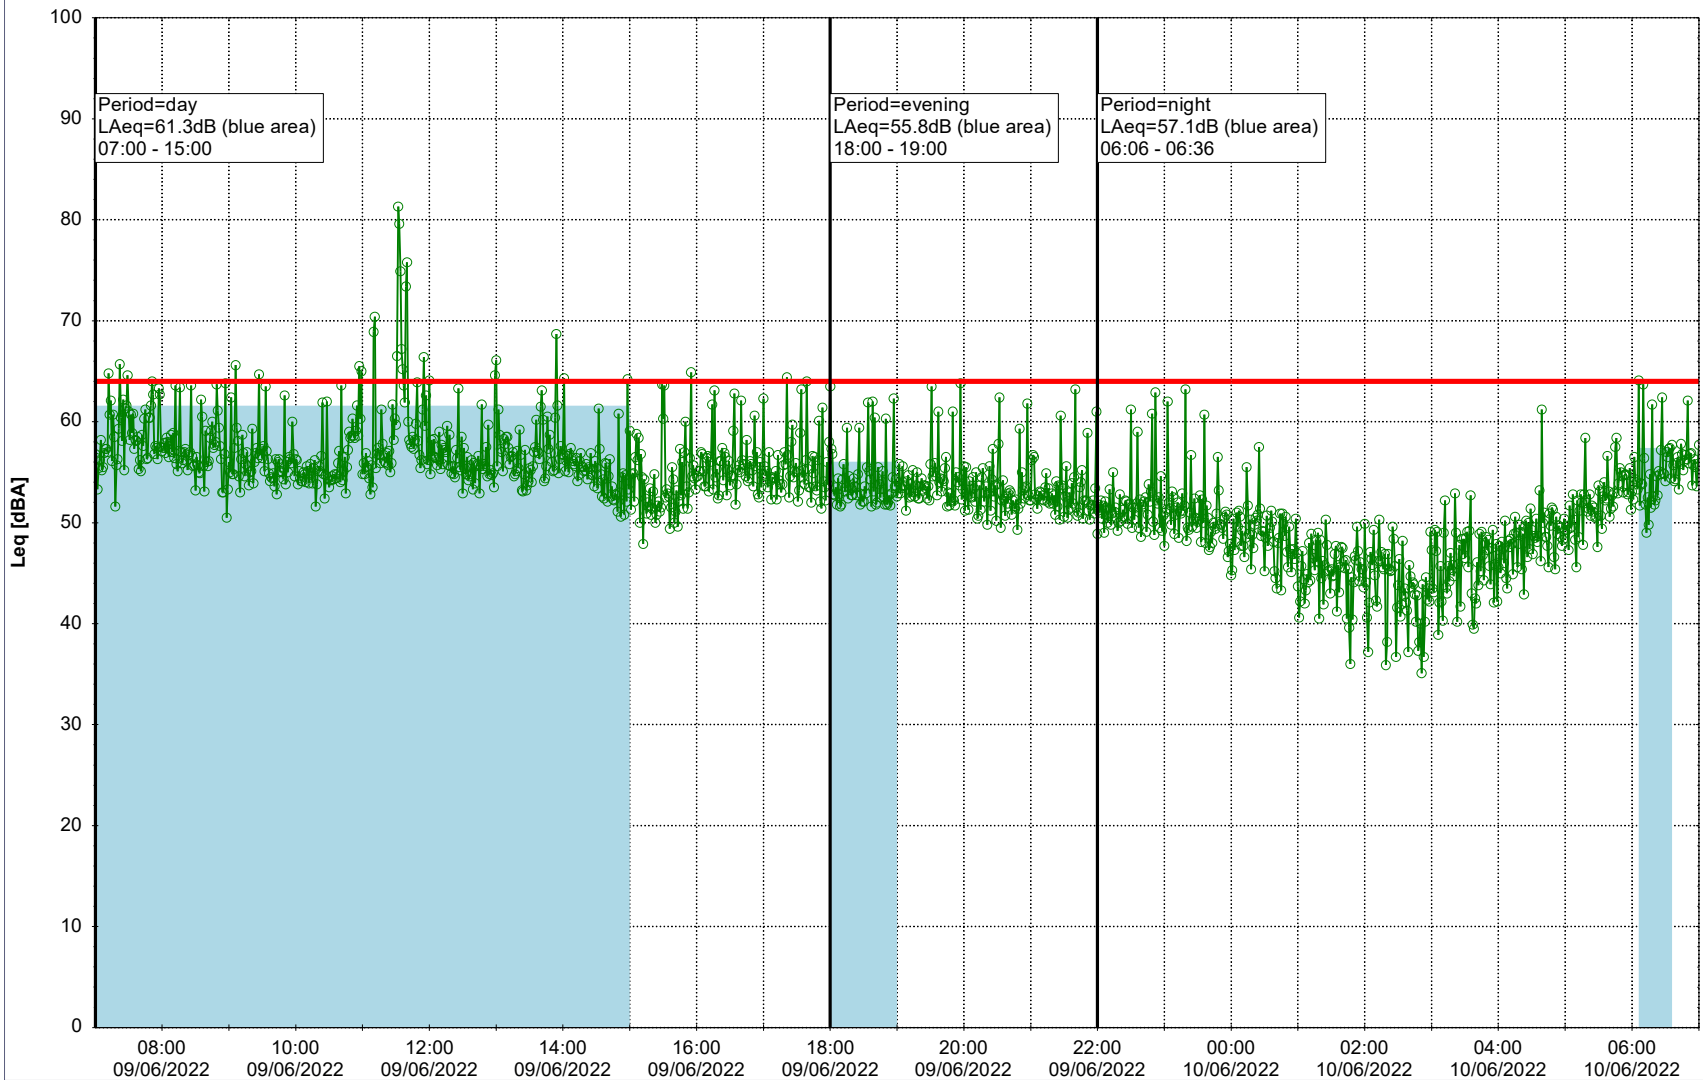

Noise Time Related Diagram

○○○ GAB_NS01

Project: Kronos Sydhavnen
Construction: Gåsebæk
Location: N-V

09/06/2022
10/06/2022

Remarks

...

Noise Time Related Diagram

○○○ GAB_NS01

Project: Kronos Sydhavnen
Construction: Gåsebæk
Location: N-V

Remarks

...

Noise Time Related Diagram

10/06/2022
11/06/2022

○○○○ GAB_NS01

Project: Kronos Sydhavnen
Construction: Gåsebæk
Location: N-V

Remarks

...

Noise Time Related Diagram

11/06/2022
12/06/2022

○○○ GAB_NS01

Project: Kronos Sydhavnen
Construction: Gåsebæk
Location: N-V

12/06/2022
13/06/2022

Remarks

...