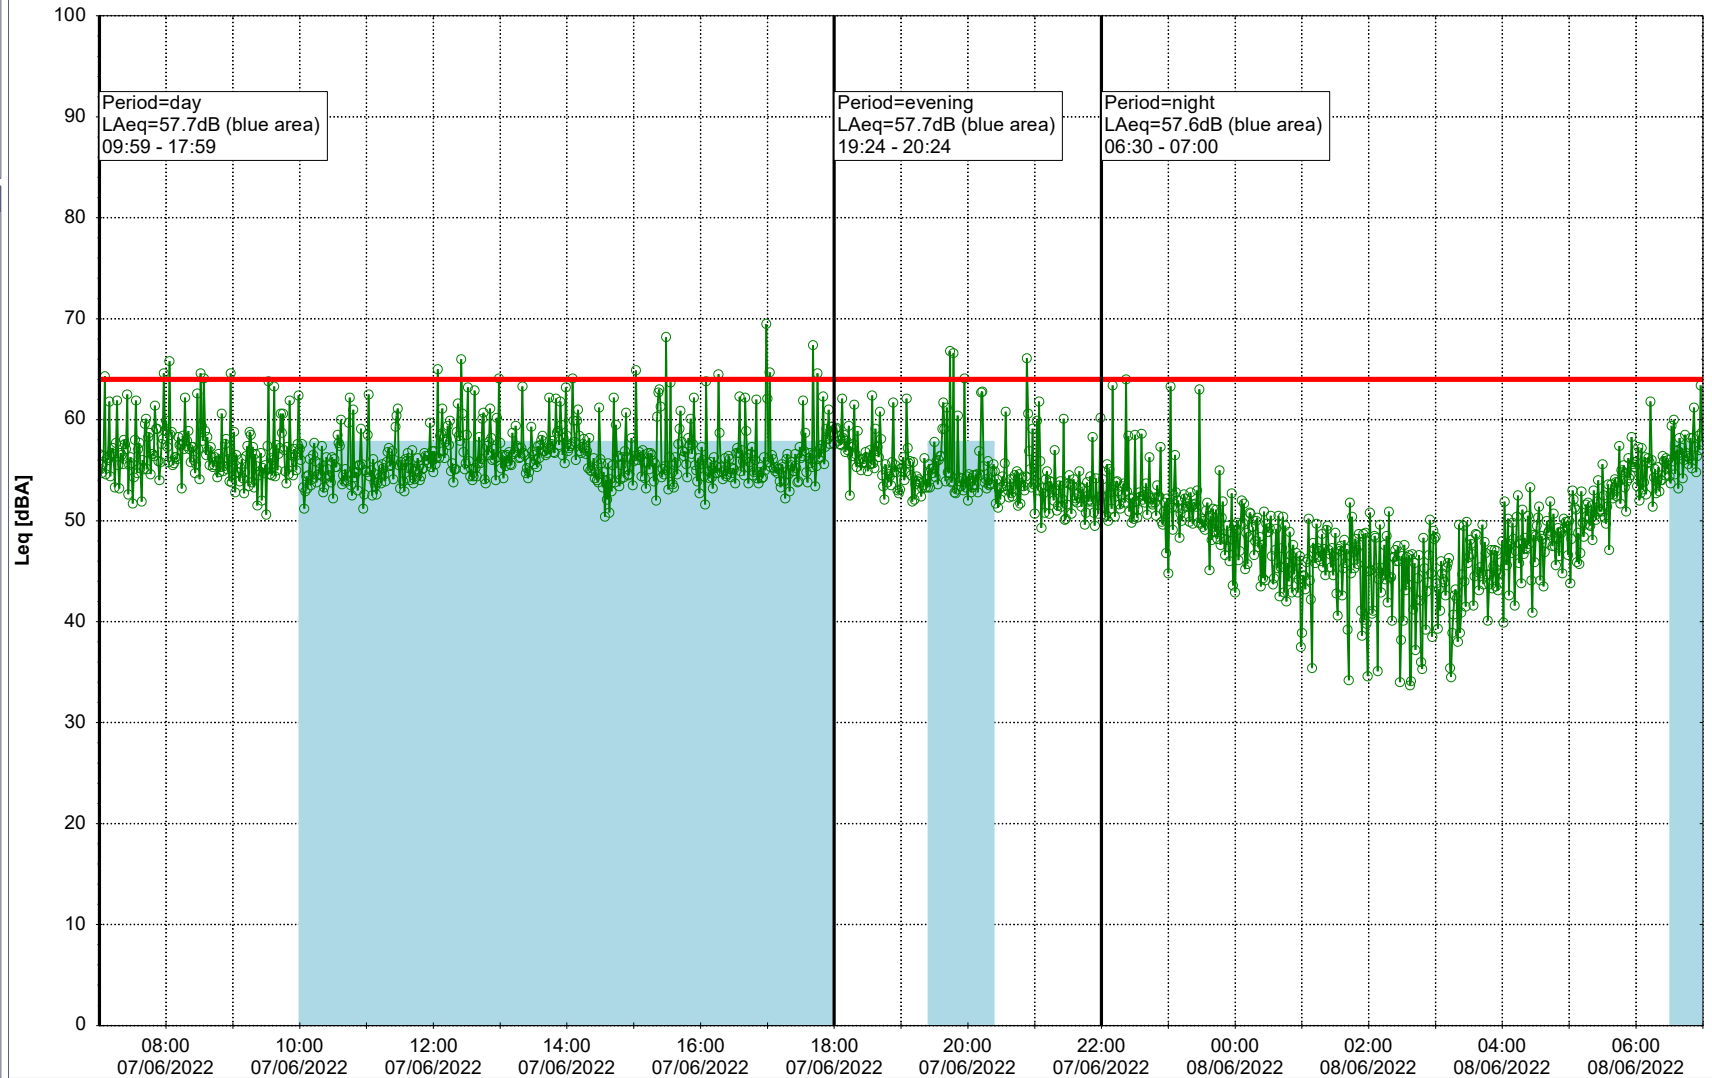

Noise Time Related Diagram

○○○ GAB_NS01