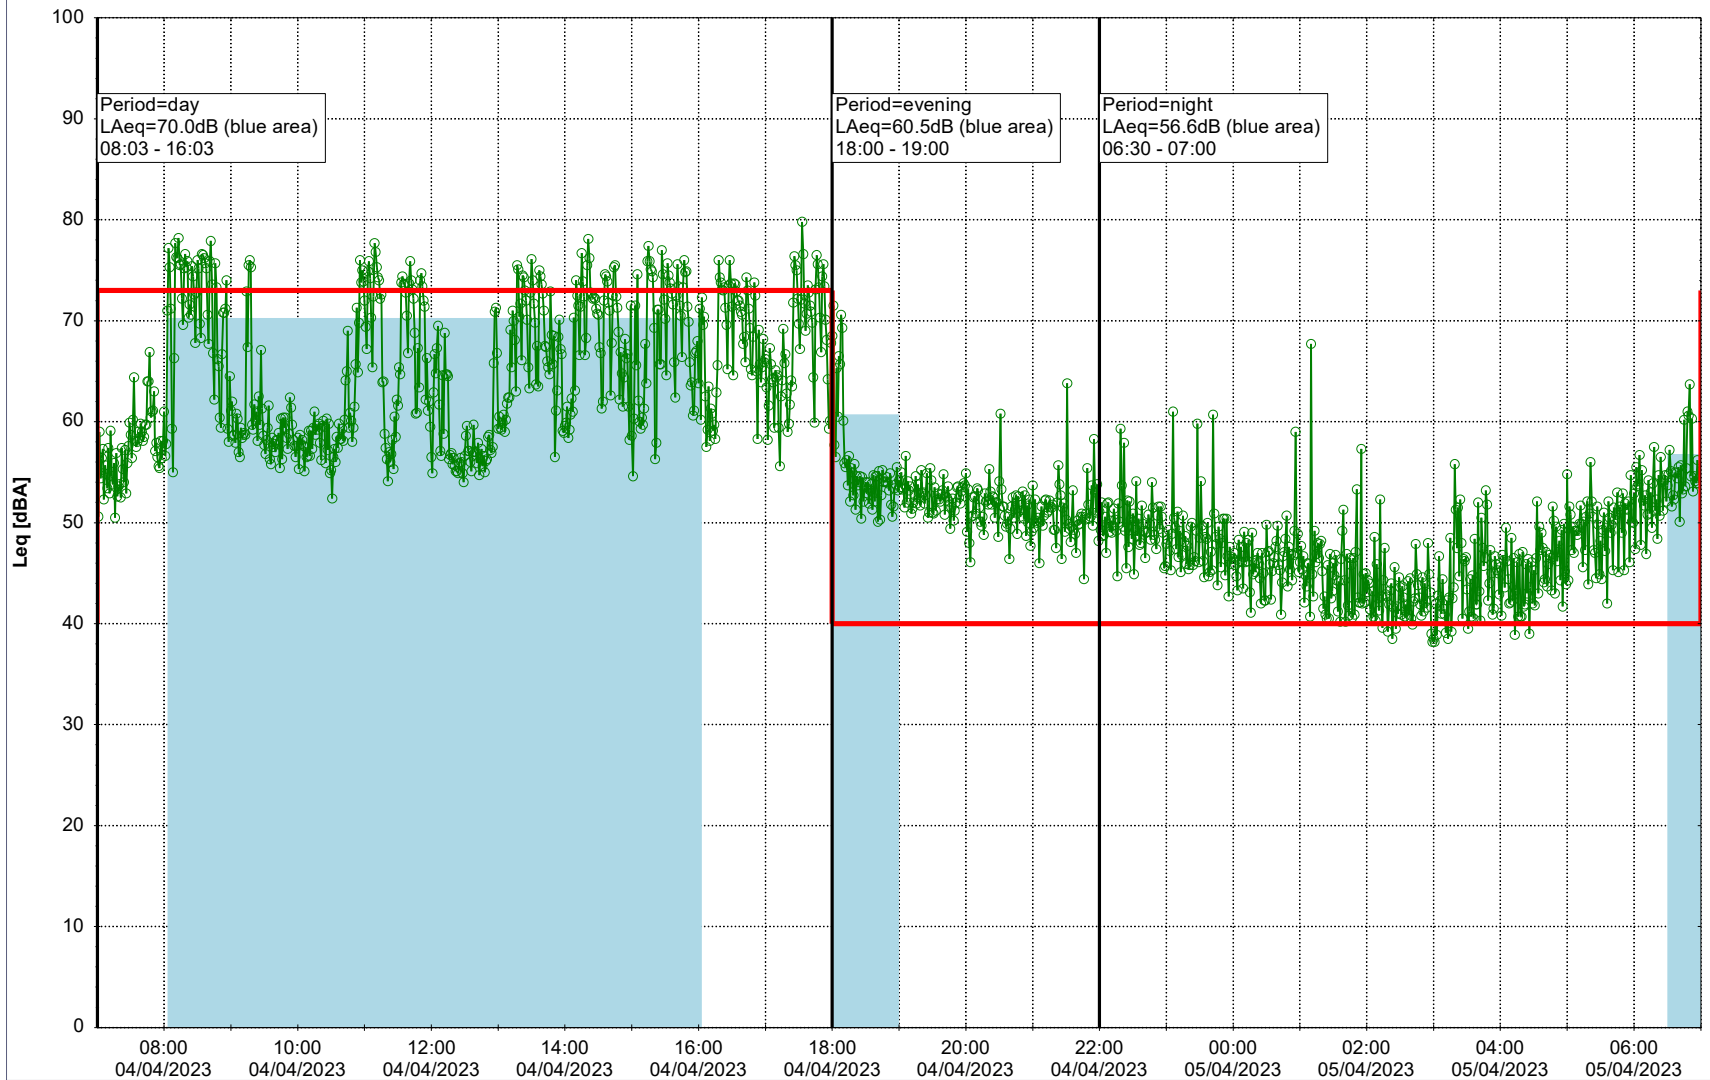

Plan View

Remarks

...

Noise Time Related Diagram

04/04/2023
05/04/2023

○ ○ ○ ○ HOL_NS01

Project: Kronos Sydhavnen
Construction: Havneholmen
Location: N-V

Plan View

Remarks

...

Noise Time Related Diagram

05/04/2023
06/04/2023

○ ○ ○ ○ HOL_NS01

Project: Kronos Sydhavnen
Construction: Havneholmen
Location: N-V

Plan View

Remarks

...

Noise Time Related Diagram

06/04/2023
07/04/2023

○○○ HOL_NS01

Project: Kronos Sydhavnen
Construction: Havneholmen
Location: N-V

Plan View

Remarks

...

Noise Time Related Diagram

07/04/2023
08/04/2023

○ ○ ○ ○ HOL_NS01

Project: Kronos Sydhavnen
Construction: Havneholmen
Location: N-V

Plan View

Remarks

...

Noise Time Related Diagram