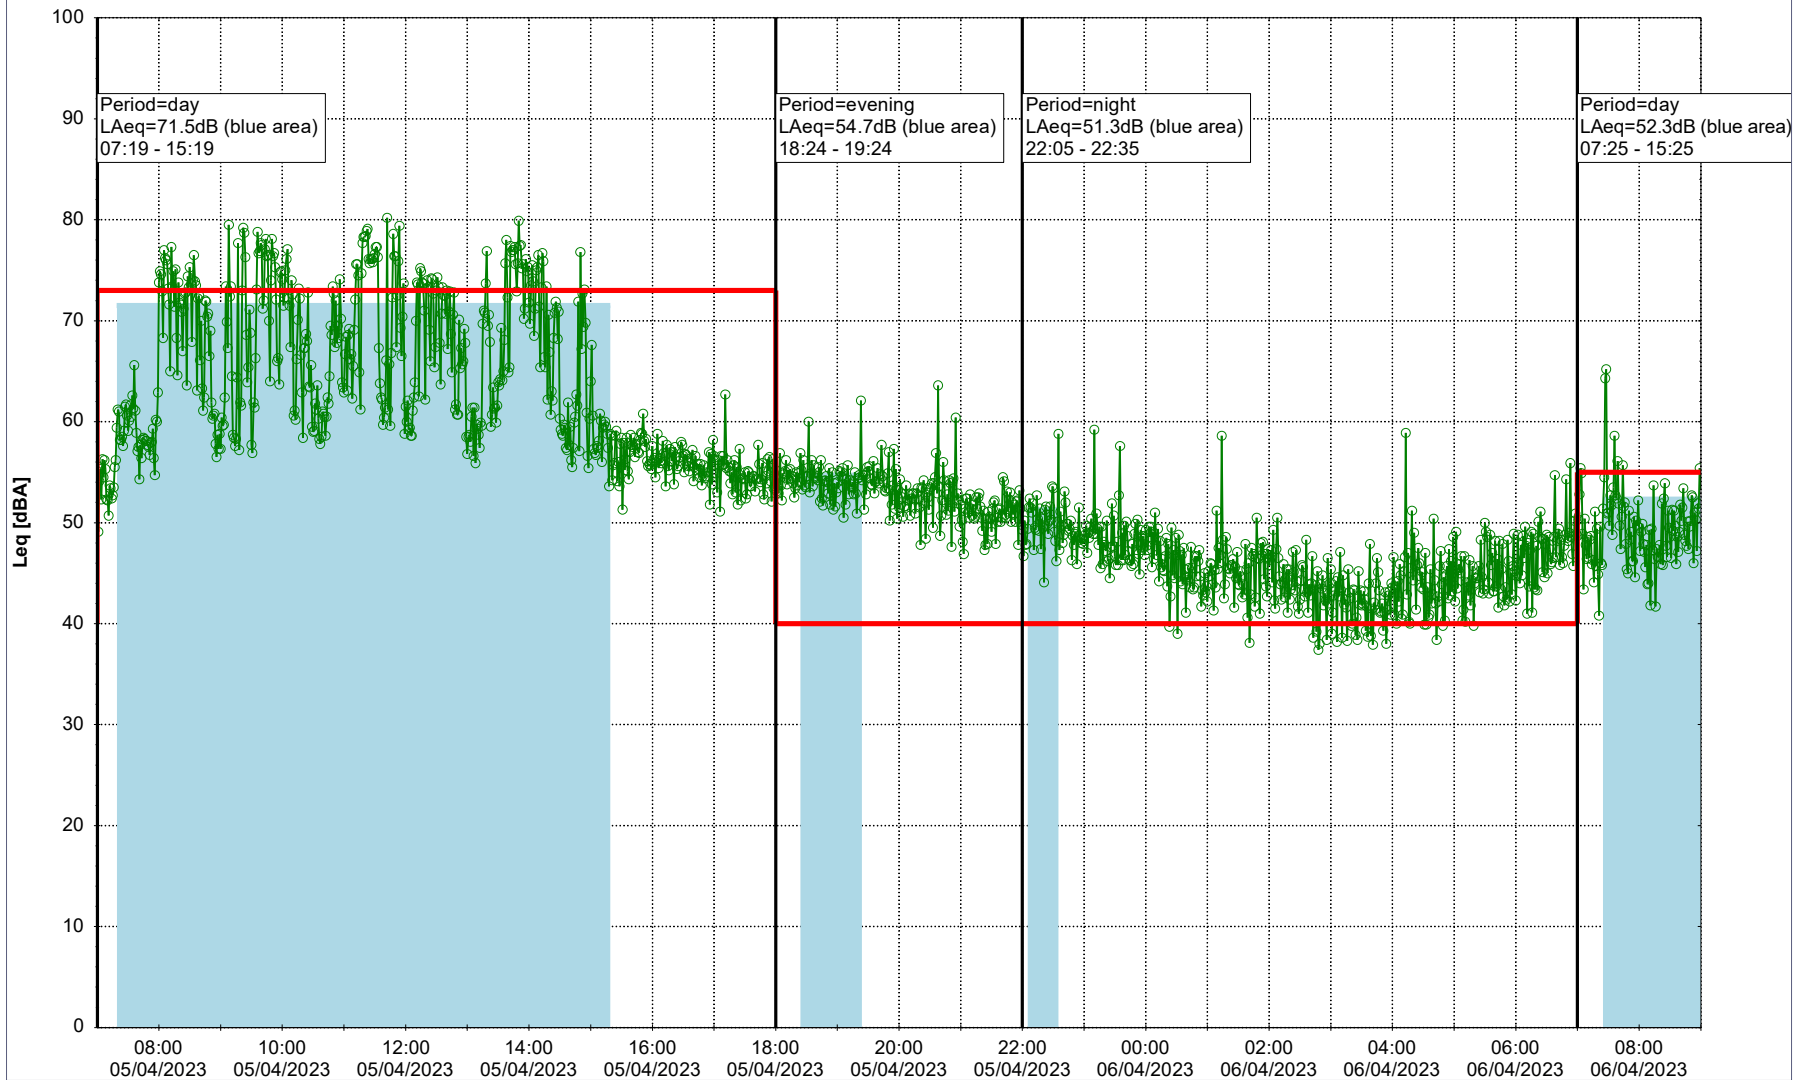

Plan View

Remarks

...

Noise Time Related Diagram

04/04/2023
05/04/2023

○ ○ ○ ○ HOL_NS01

Project: Kronos Sydhavnen
Construction: Havneholmen
Location: N-V

Plan View

Remarks

...

Noise Time Related Diagram

05/04/2023
06/04/2023

○ ○ ○ ○ HOL_NS01

Project: Kronos Sydhavnen
Construction: Havneholmen
Location: N-V

Plan View

Remarks

...

Noise Time Related Diagram

06/04/2023
07/04/2023

○○○ HOL_NS01

Project: Kronos Sydhavnen
Construction: Havneholmen
Location: N-V

Plan View

Remarks

...

Noise Time Related Diagram

07/04/2023
08/04/2023

○ ○ ○ ○ HOL_NS01

Project: Kronos Sydhavnen
Construction: Havneholmen
Location: N-V

Plan View

Remarks

...

Noise Time Related Diagram