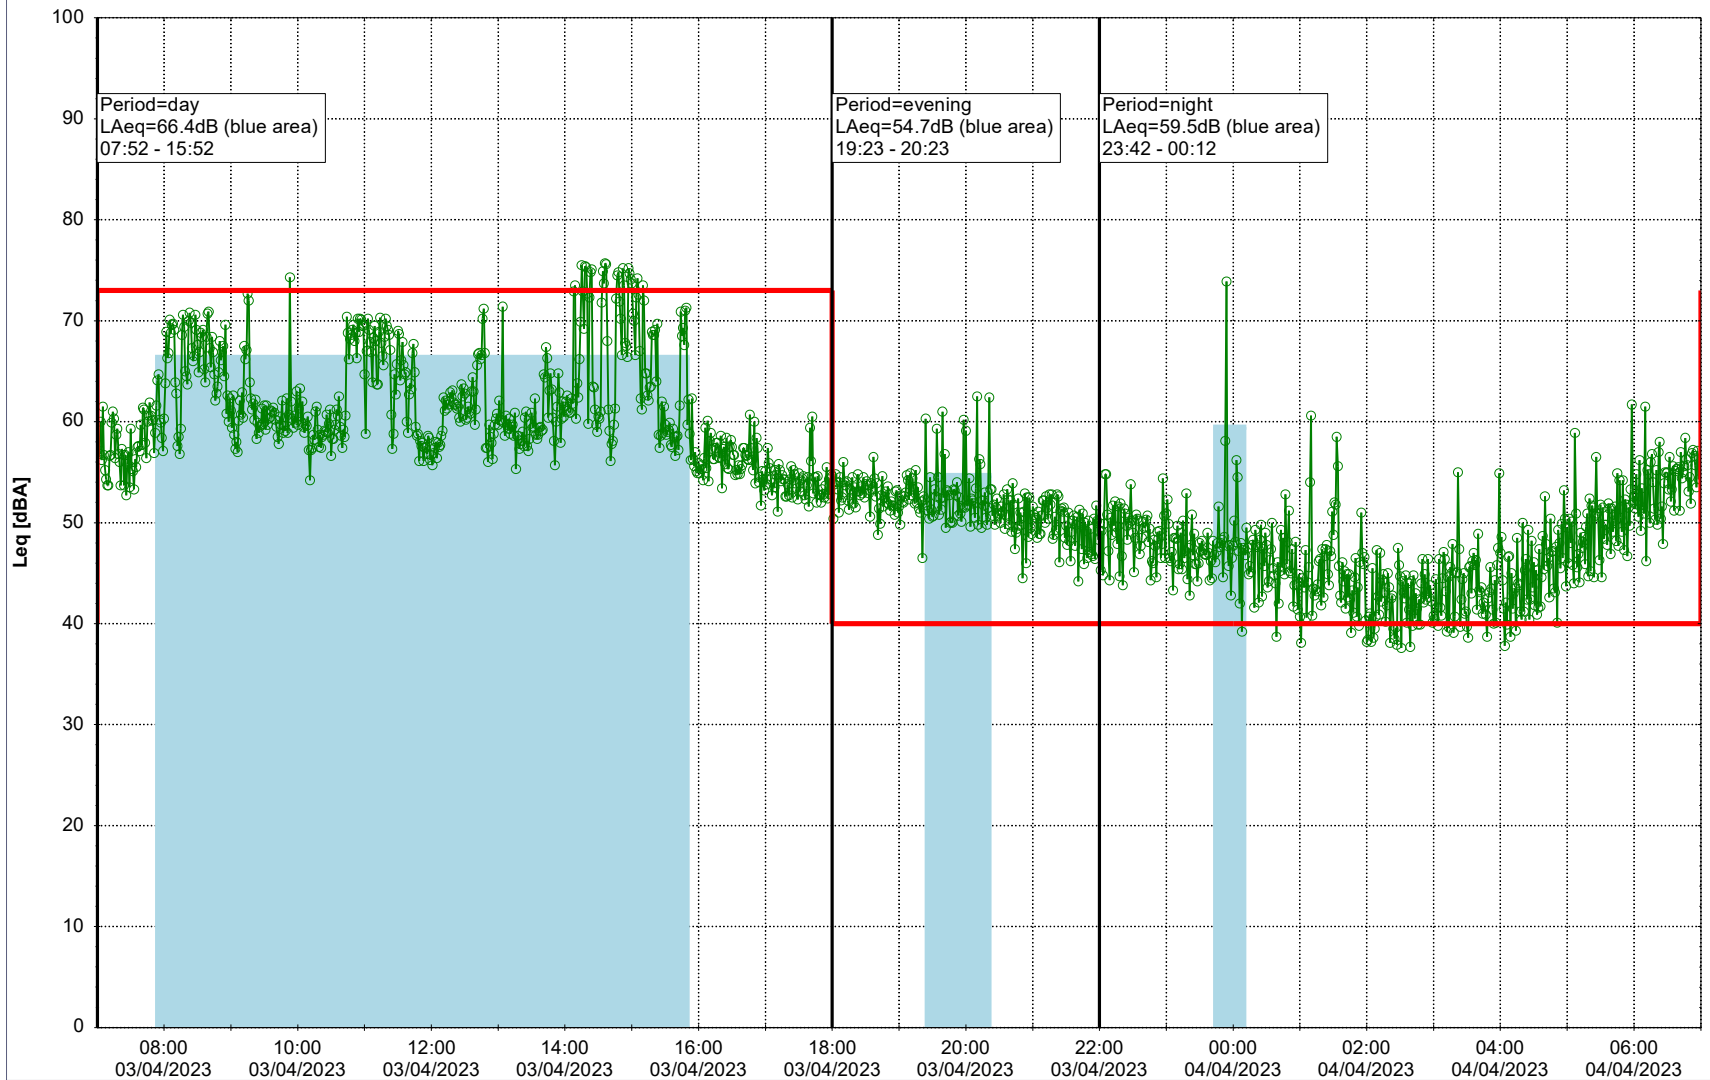

Project: Kronos Sydhavnen
Construction: Havneholmen
Location: N-V

Plan View

Remarks

...

Noise Time Related Diagram

03/04/2023
04/04/2023

○ ○ ○ ○ HOL_NS01

Project: Kronos Sydhavnen
Construction: Havneholmen
Location: N-V

Plan View

Remarks

...

Noise Time Related Diagram

04/04/2023
05/04/2023

○ ○ ○ ○ HOL_NS01

Project: Kronos Sydhavnen
Construction: Havneholmen
Location: N-V

Plan View

Remarks

...

Noise Time Related Diagram

05/04/2023
06/04/2023

○ ○ ○ ○ HOL_NS01

Project: Kronos Sydhavnen
Construction: Havneholmen
Location: N-V

Plan View

Remarks

Noise Time Related Diagram

07/04/2023
08/04/2023

○ ○ ○ ○ HOL_NS01

Project: Kronos Sydhavnen
Construction: Havneholmen
Location: N-V

Plan View

Remarks

...

Noise Time Related Diagram