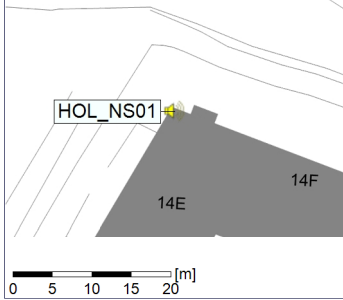

...

Noise Time Related Diagram

06/04/2023
07/04/2023

○○○ HOL_NS01

Project: Kronos Sydhavnen
Construction: Havneholmen
Location: N-V

Plan View

Remarks

...