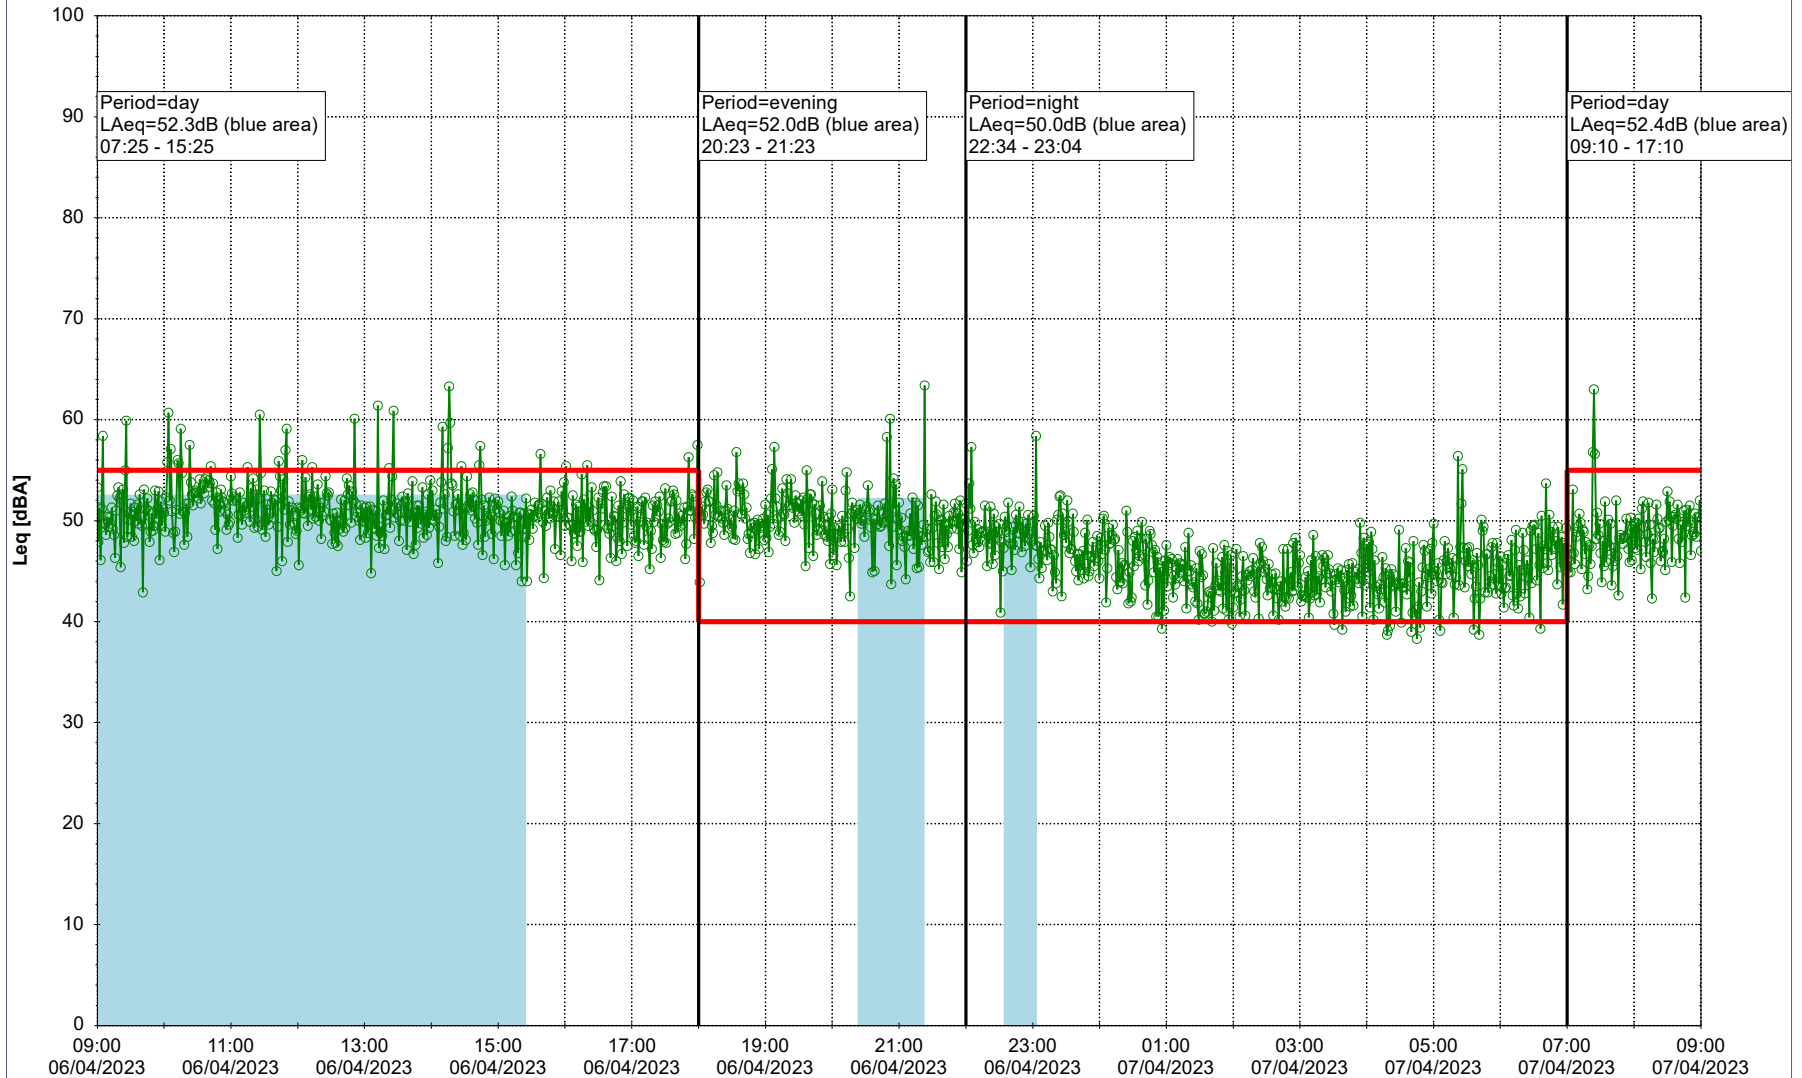

Remarks

...

Noise Time Related Diagram

05/04/2023
06/04/2023

○ ○ ○ ○ HOL_NS01

Project: Kronos Sydhavnen
Construction: Havneholmen
Location: N-V

Plan View

Remarks

...

Noise Time Related Diagram

06/04/2023
07/04/2023

○○○ HOL_NS01

Project: Kronos Sydhavnen
Construction: Havneholmen
Location: N-V

Plan View

Remarks

...

Noise Time Related Diagram

07/04/2023
08/04/2023

○ ○ ○ ○ HOL_NS01

Project: Kronos Sydhavnen
Construction: Havneholmen
Location: N-V

Plan View

Remarks

...

Noise Time Related Diagram