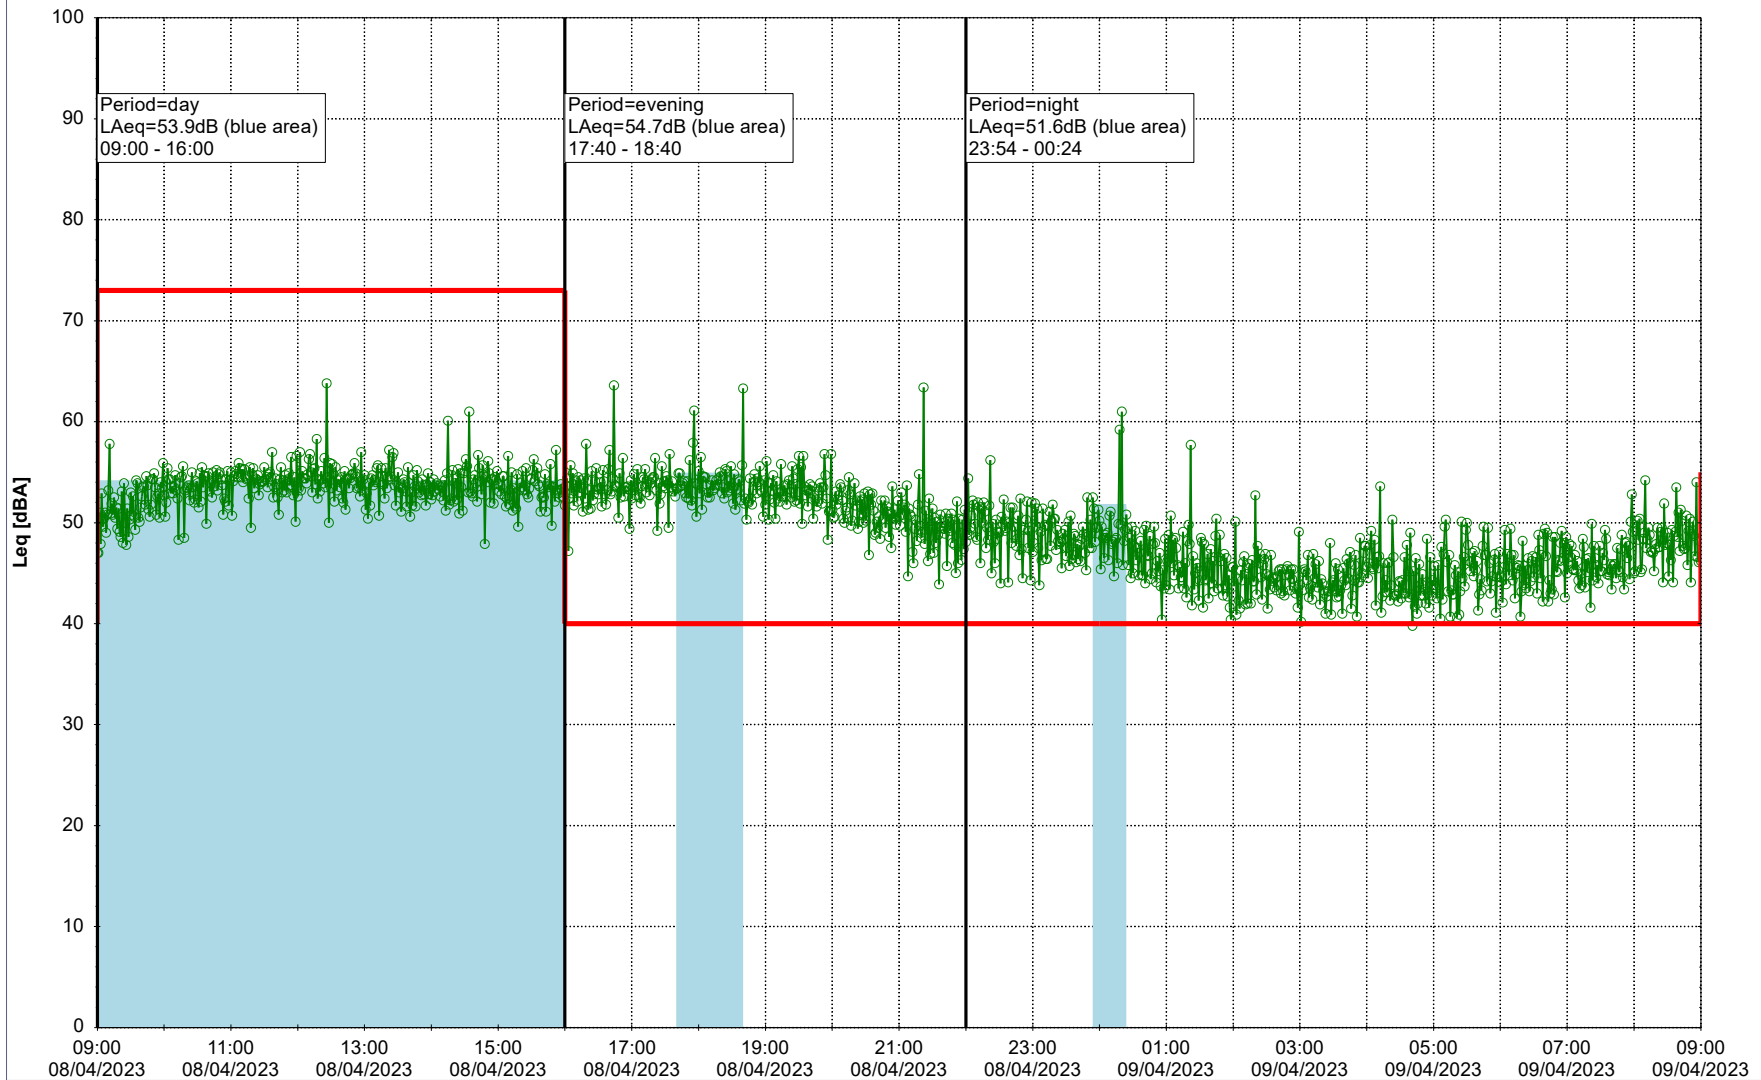

Noise Time Related Diagram

07/04/2023
08/04/2023

○ ○ ○ ○ HOL_NS01

Project: Kronos Sydhavnen
Construction: Havneholmen
Location: N-V

Plan View

Remarks

...

Noise Time Related Diagram

08/04/2023
09/04/2023

○ ○ ○ ○ HOL_NS01

Project: Kronos Sydhavnen
Construction: Havneholmen
Location: N-V

Plan View

Remarks

...

Noise Time Related Diagram

09/04/2023
10/04/2023