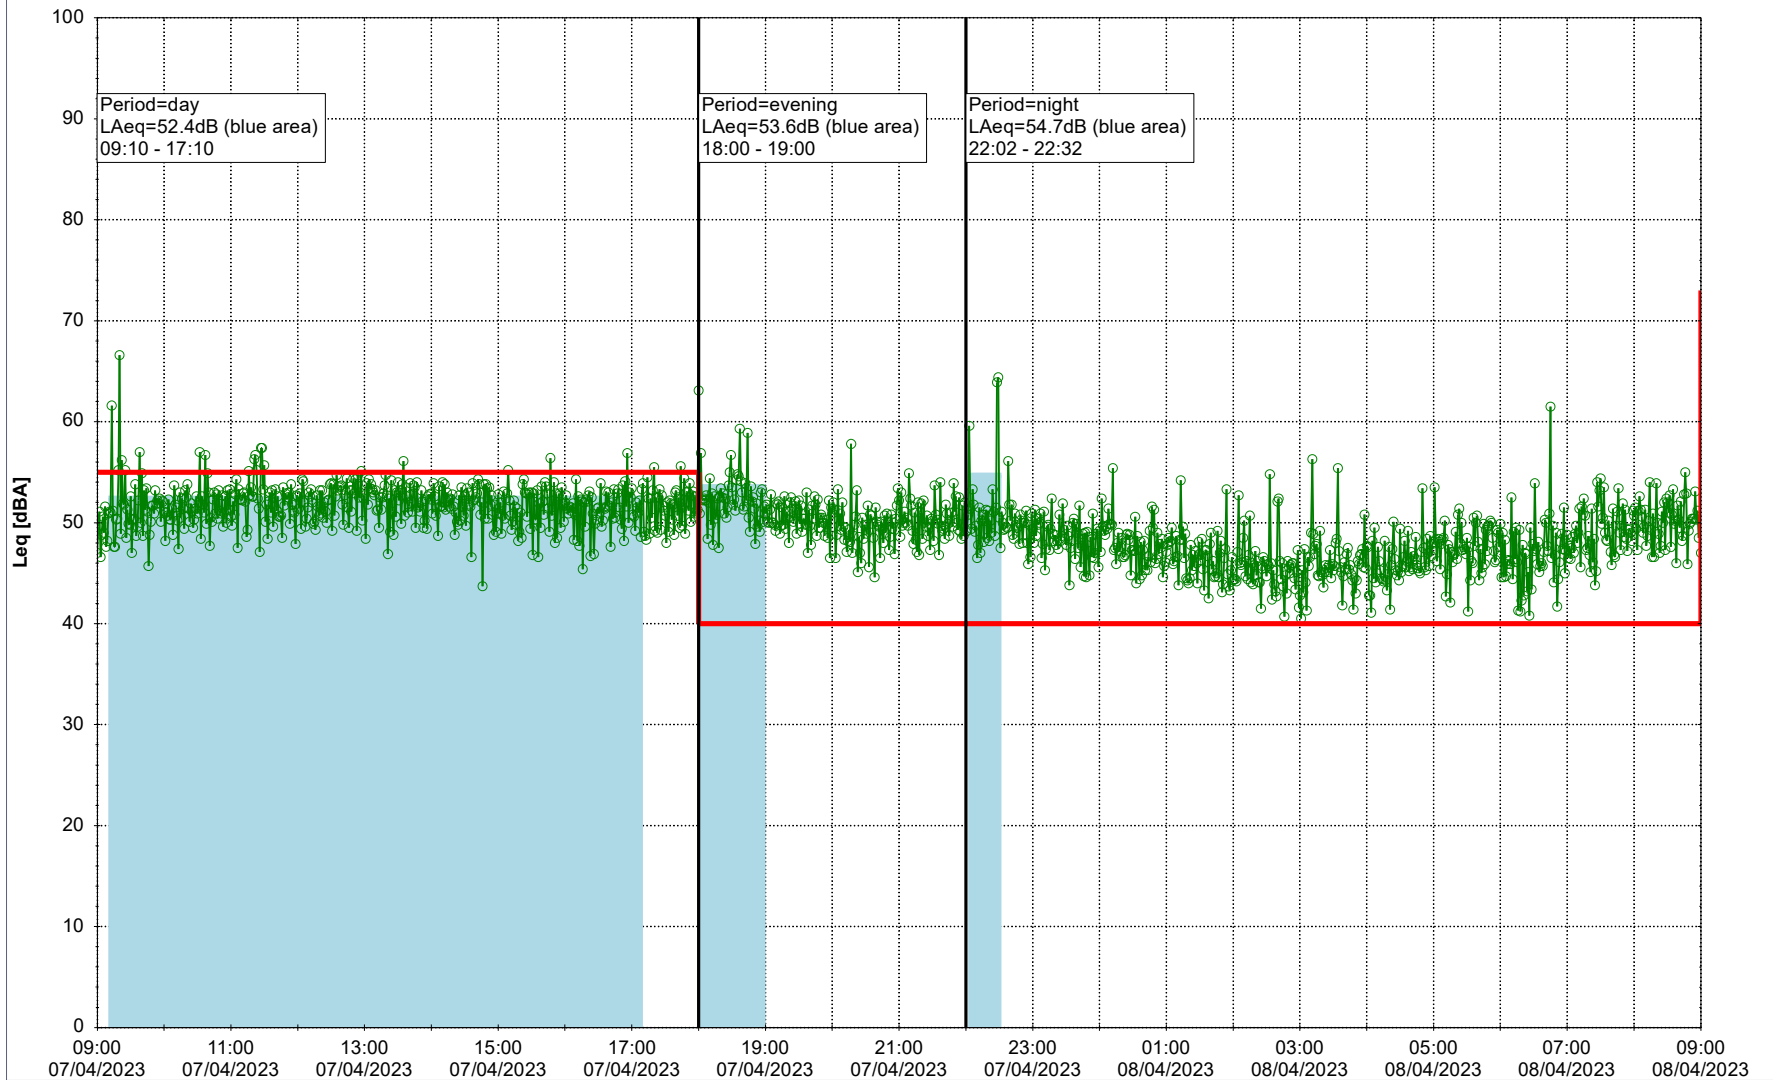

...

Noise Time Related Diagram

06/04/2023
07/04/2023

○○○ HOL_NS01

Project: Kronos Sydhavnen
Construction: Havneholmen
Location: N-V

Plan View

Remarks

...

Noise Time Related Diagram

07/04/2023
08/04/2023

○ ○ ○ ○ HOL_NS01

Project: Kronos Sydhavnen
Construction: Havneholmen
Location: N-V

Plan View

Remarks

...

Noise Time Related Diagram