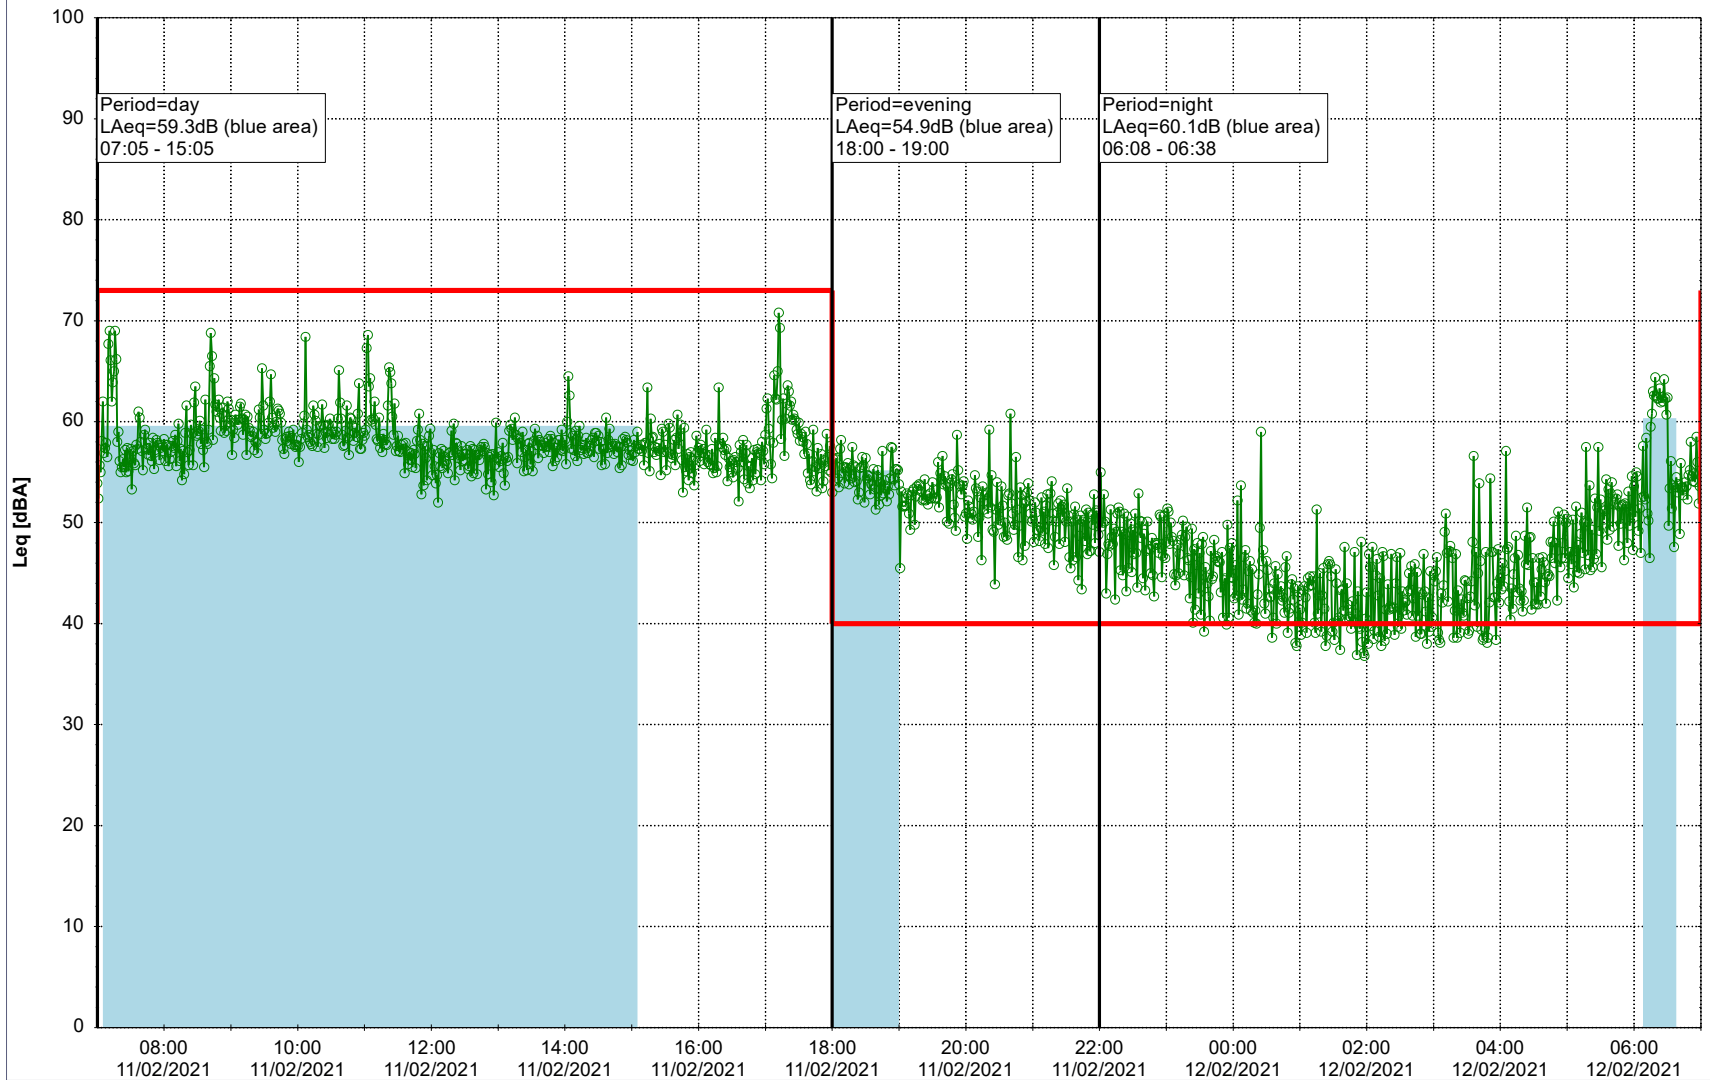

Remarks

...

Noise Time Related Diagram

10/02/2021
11/02/2021

○ ○ ○ ○ HOL_NS01

Project: Kronos Sydhavnen
Construction: Havneholmen
Location: N-V

Plan View

Remarks

...

Noise Time Related Diagram

11/02/2021
12/02/2021

○ ○ ○ ○ HOL_NS01

Project: Kronos Sydhavnen
Construction: Havneholmen
Location: N-V

Plan View

Remarks

...

Noise Time Related Diagram

12/02/2021
13/02/2021

○ ○ ○ ○ HOL_NS01

Project: Kronos Sydhavnen
Construction: Havneholmen
Location: N-V

Plan View

Remarks

...

Noise Time Related Diagram