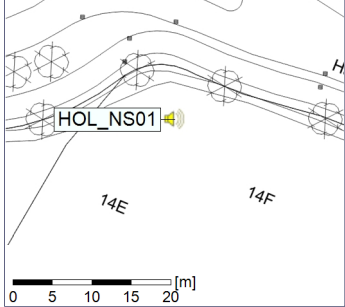

Project: Kronos Sydhavnen
Construction: Havneholmen
Location: N-V

Plan View

Remarks

...

Noise Time Related Diagram

08/02/2021
09/02/2021

○ ○ ○ ○ HOL_NS01

Project: Kronos Sydhavnen
Construction: Havneholmen
Location: N-V

Plan View

Remarks

...

Noise Time Related Diagram

09/02/2021
10/02/2021

○ ○ ○ ○ HOL_NS01

Project: Kronos Sydhavnen
Construction: Havneholmen
Location: N-V

Plan View