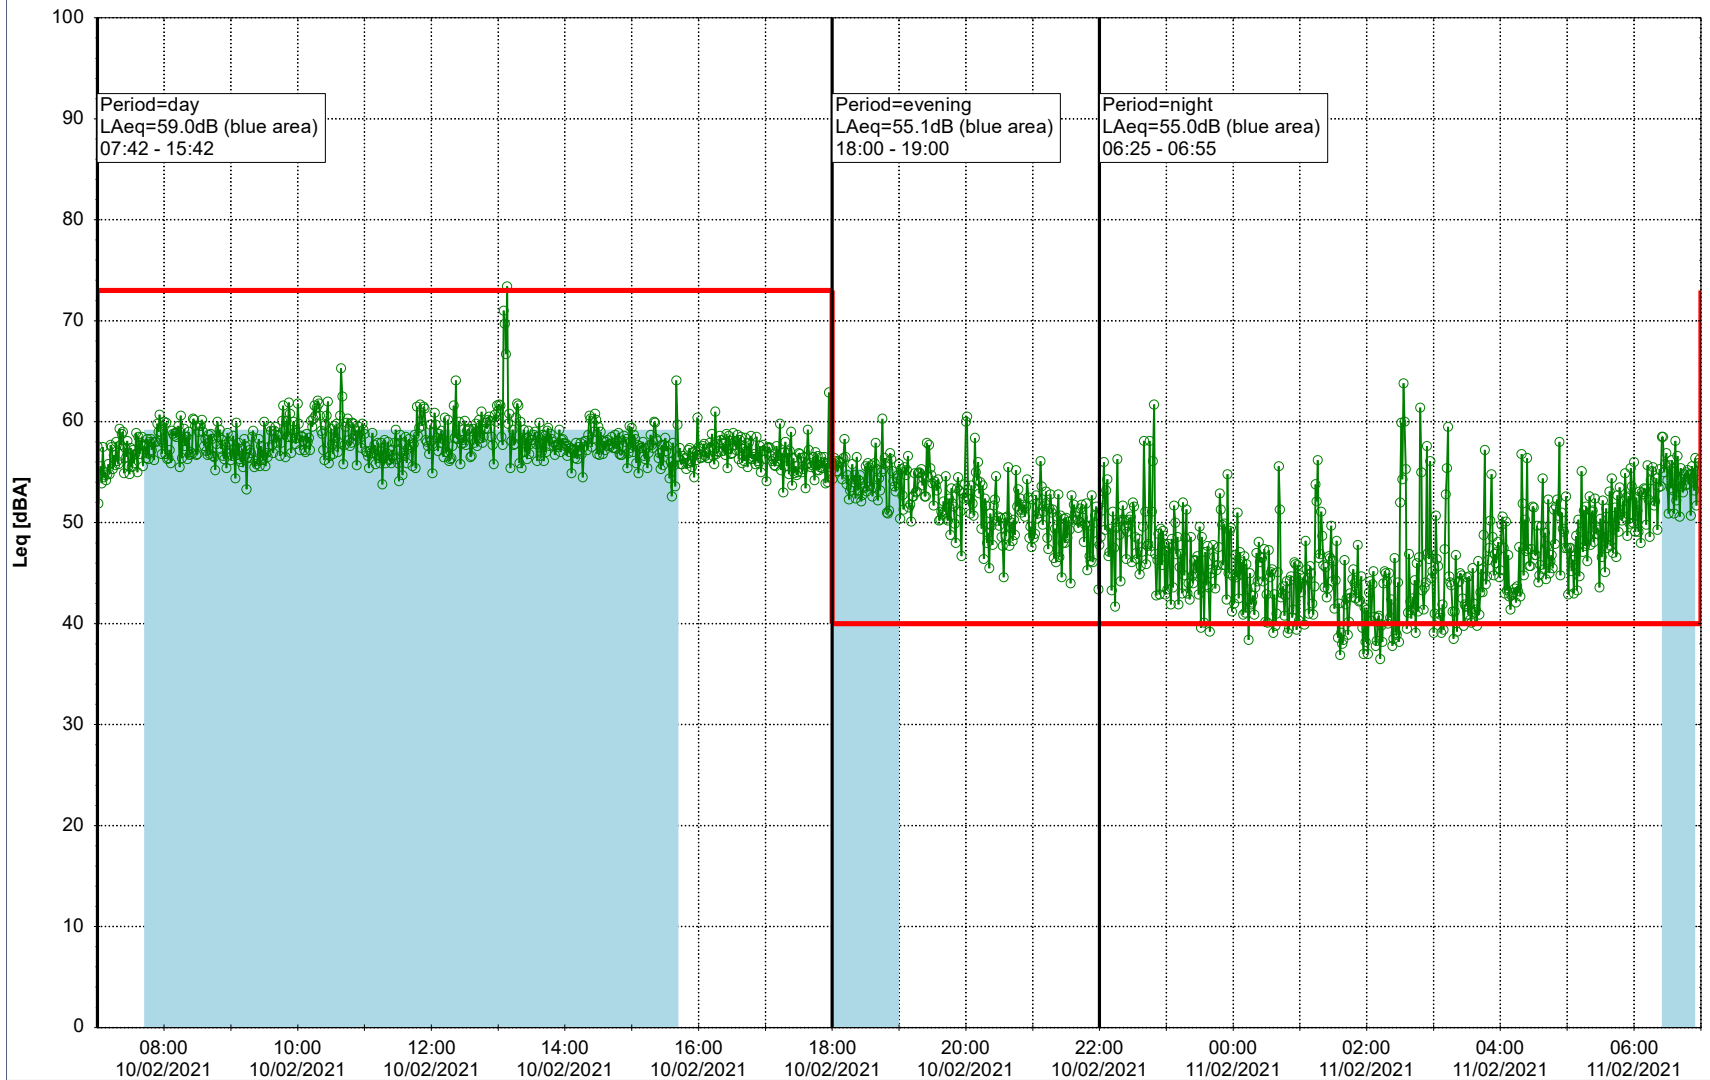

Plan View

Remarks

...

Noise Time Related Diagram

09/02/2021
10/02/2021

○ ○ ○ ○ HOL_NS01

Project: Kronos Sydhavnen
Construction: Havneholmen
Location: N-V

Plan View

Remarks

...

Noise Time Related Diagram

10/02/2021
11/02/2021

○ ○ ○ ○ HOL_NS01

Project: Kronos Sydhavnen
Construction: Havneholmen
Location: N-V

Plan View

Remarks

...

Noise Time Related Diagram

11/02/2021
12/02/2021

○ ○ ○ ○ HOL_NS01

Project: Kronos Sydhavnen
Construction: Havneholmen
Location: N-V

Plan View

Remarks

...

Noise Time Related Diagram

12/02/2021
13/02/2021

○ ○ ○ ○ HOL_NS01

Project: Kronos Sydhavnen
Construction: Havneholmen
Location: N-V

Plan View

Remarks

...

Noise Time Related Diagram