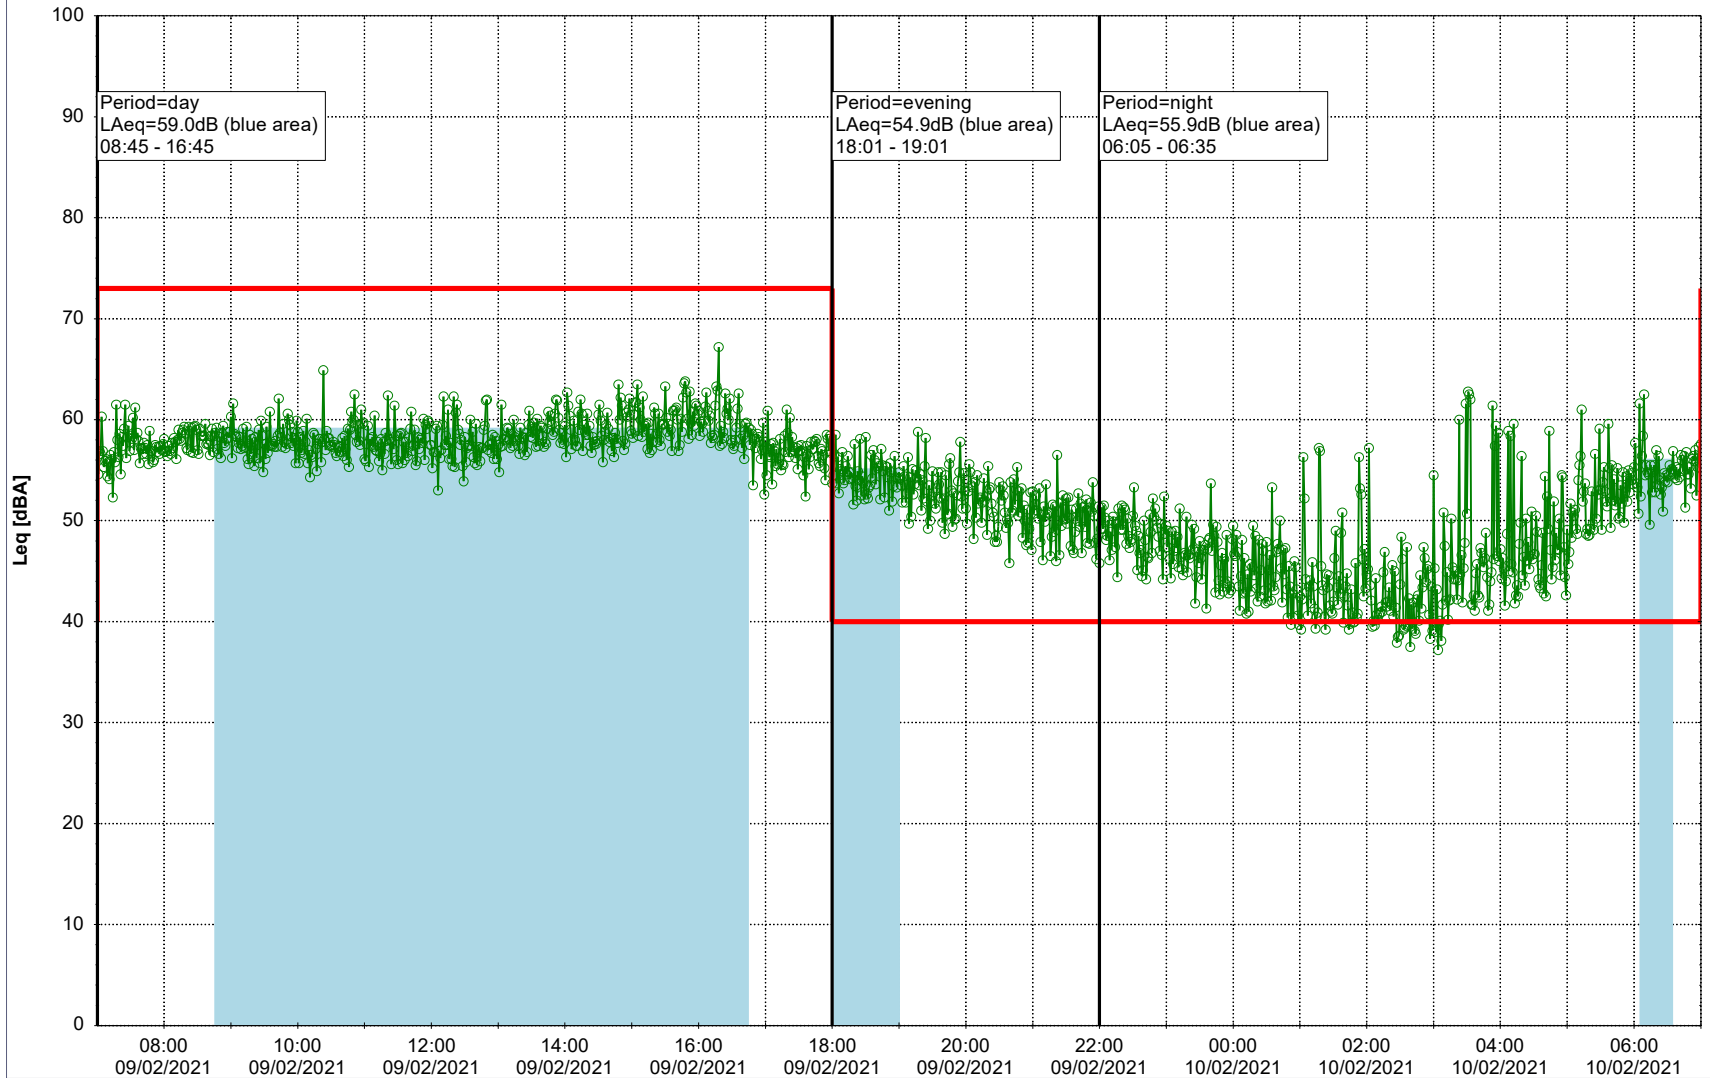

Plan View

Remarks

...

Noise Time Related Diagram

09/02/2021
10/02/2021

○ ○ ○ ○ HOL_NS01

Project: Kronos Sydhavnen
Construction: Havneholmen
Location: N-V

Plan View

Remarks

...

Noise Time Related Diagram

10/02/2021
11/02/2021

○ ○ ○ ○ HOL_NS01

Project: Kronos Sydhavnen
Construction: Havneholmen
Location: N-V

Plan View

Remarks

Noise Time Related Diagram

12/02/2021
13/02/2021

○ ○ ○ ○ HOL_NS01

Project: Kronos Sydhavnen
Construction: Havneholmen
Location: N-V

Plan View

Remarks

...

Noise Time Related Diagram