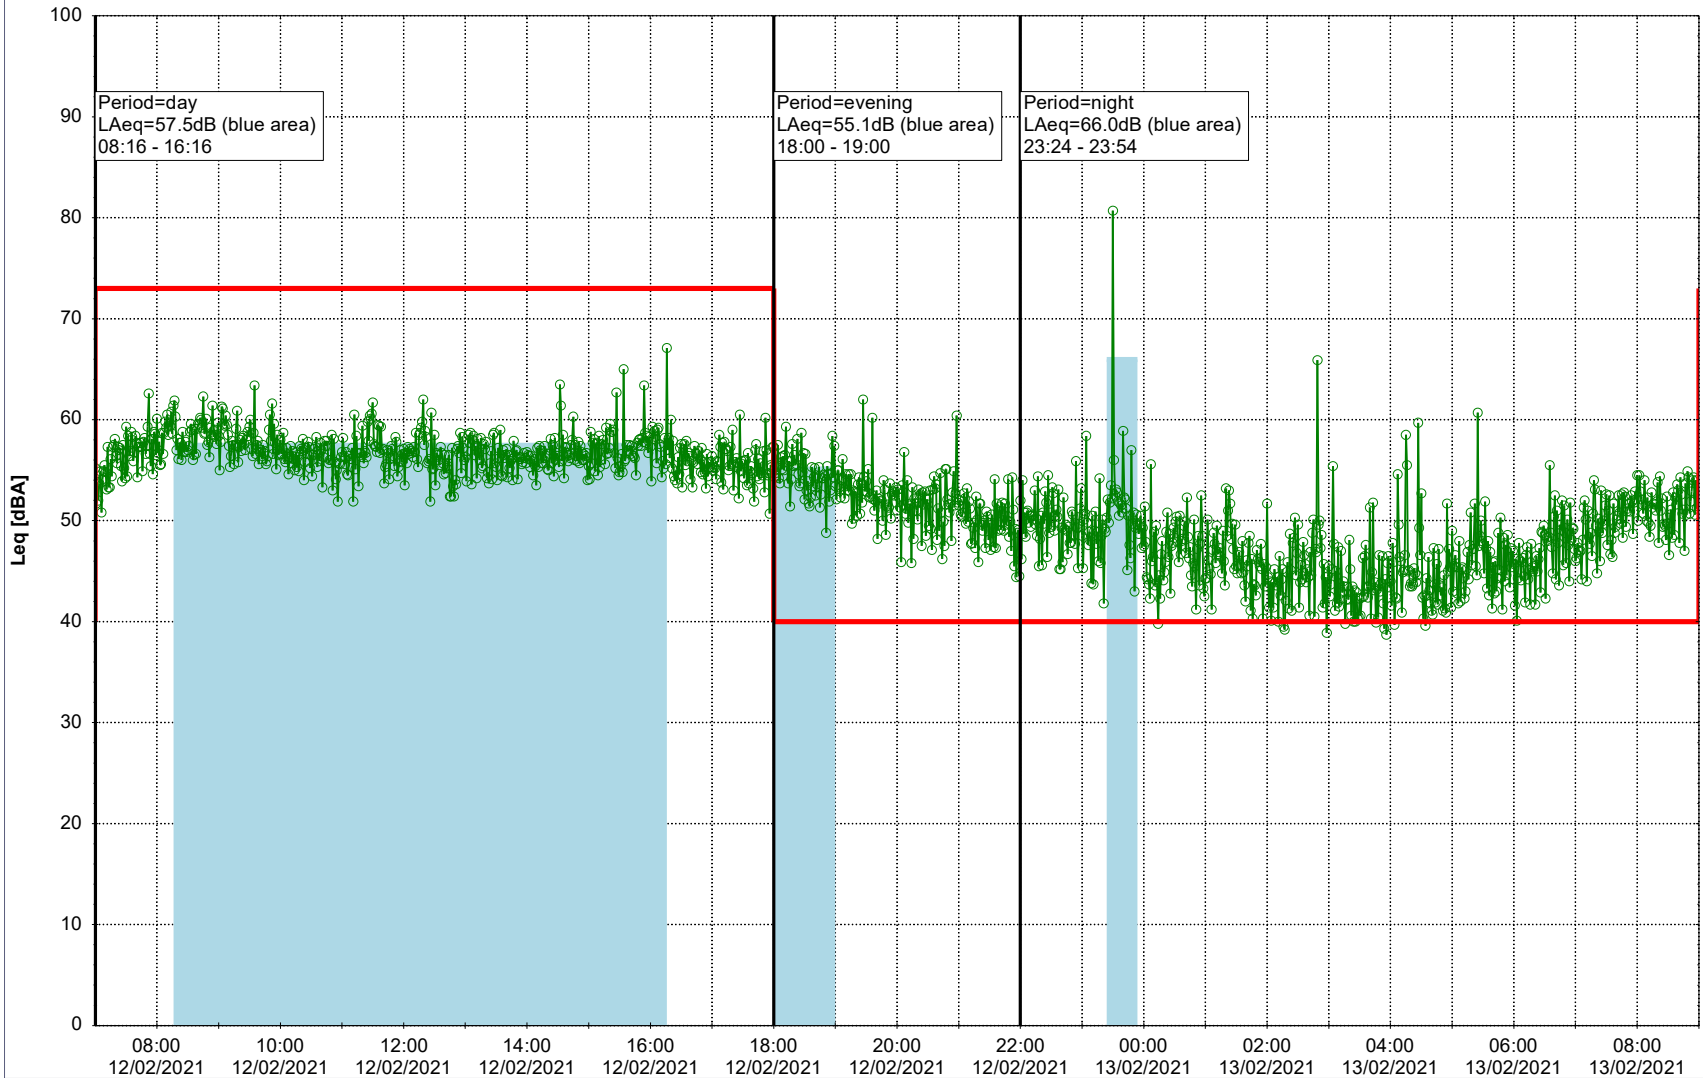

...

Noise Time Related Diagram

11/02/2021
12/02/2021

○ ○ ○ ○ HOL_NS01

Project: Kronos Sydhavnen
Construction: Havneholmen
Location: N-V

Plan View

Remarks

...

Noise Time Related Diagram

12/02/2021
13/02/2021

○ ○ ○ ○ HOL_NS01

Project: Kronos Sydhavnen
Construction: Havneholmen
Location: N-V

Plan View

Remarks

...

Noise Time Related Diagram

13/02/2021
14/02/2021

○ ○ ○ ○ HOL_NS01

Project: Kronos Sydhavnen
Construction: Havneholmen
Location: N-V

Plan View

Remarks

...

Noise Time Related Diagram

14/02/2021
15/02/2021