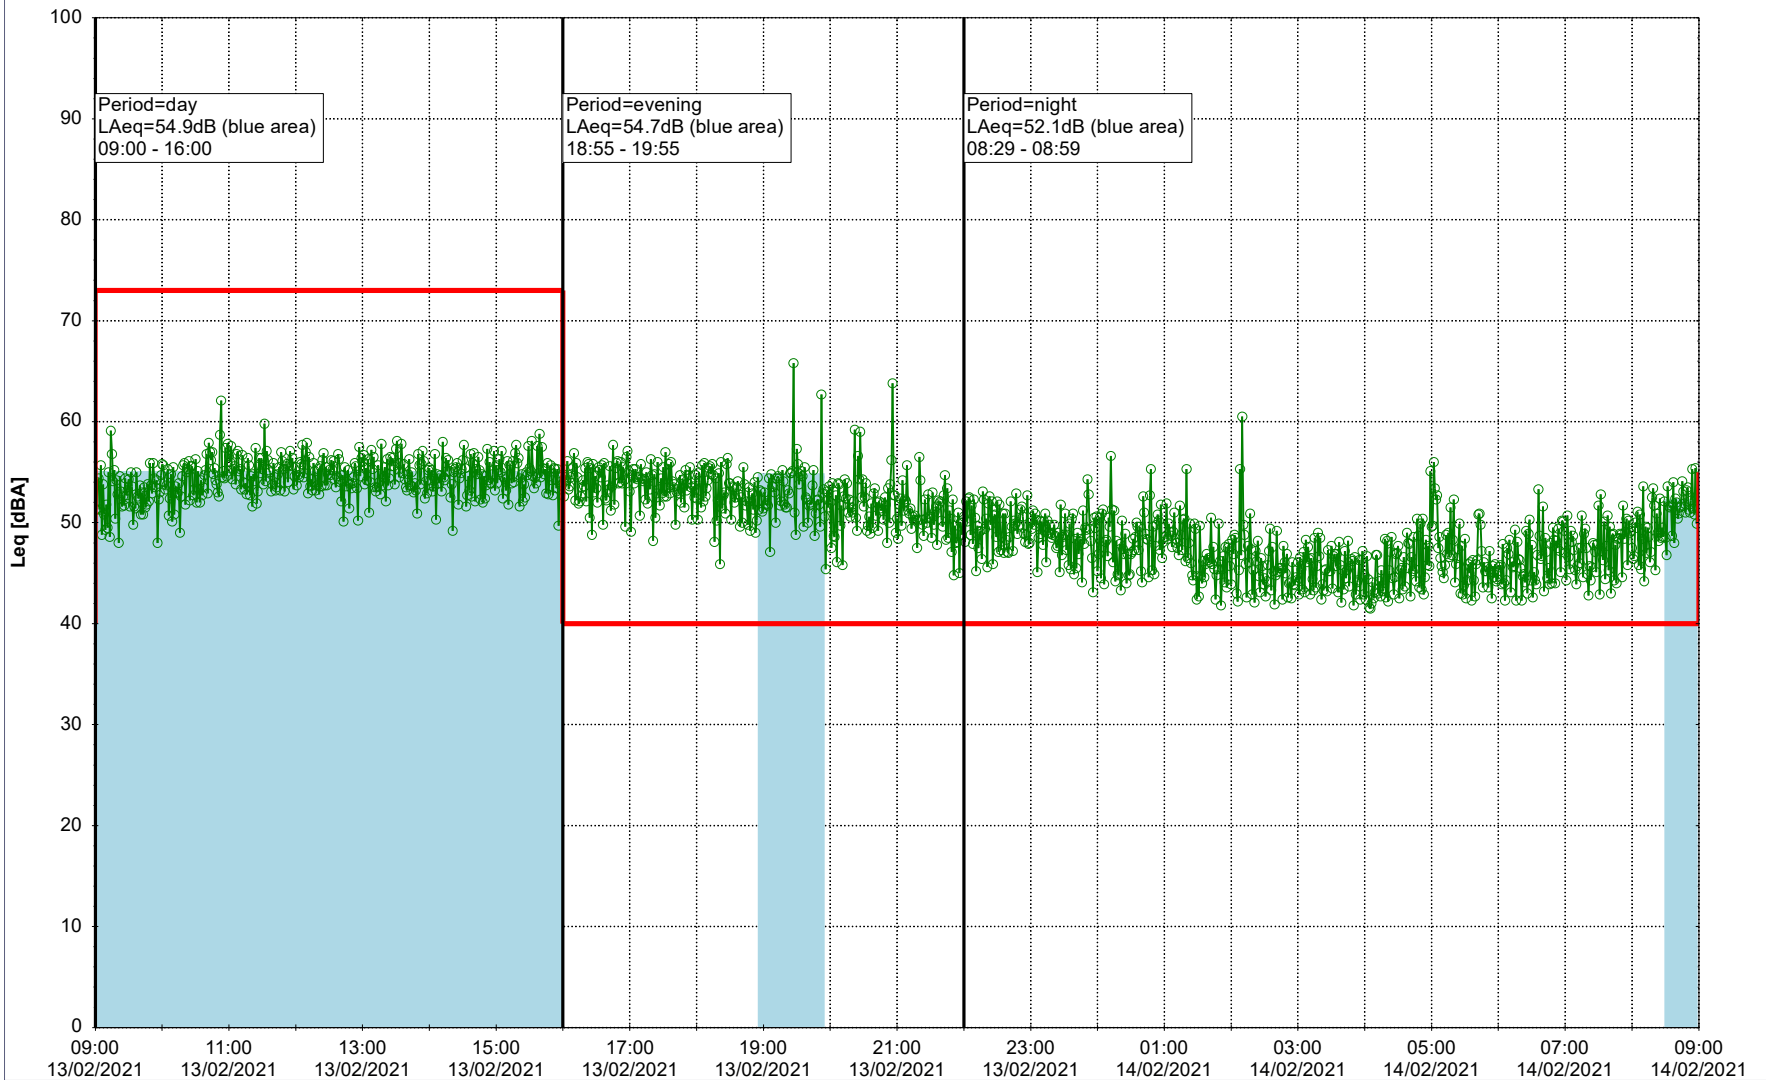

Noise Time Related Diagram

12/02/2021
13/02/2021

○ ○ ○ ○ HOL_NS01

Project: Kronos Sydhavnen
Construction: Havneholmen
Location: N-V

Plan View

Remarks

...

Noise Time Related Diagram

13/02/2021
14/02/2021

○ ○ ○ ○ HOL_NS01

Project: Kronos Sydhavnen
Construction: Havneholmen
Location: N-V

Plan View

Remarks

...

Noise Time Related Diagram

14/02/2021
15/02/2021