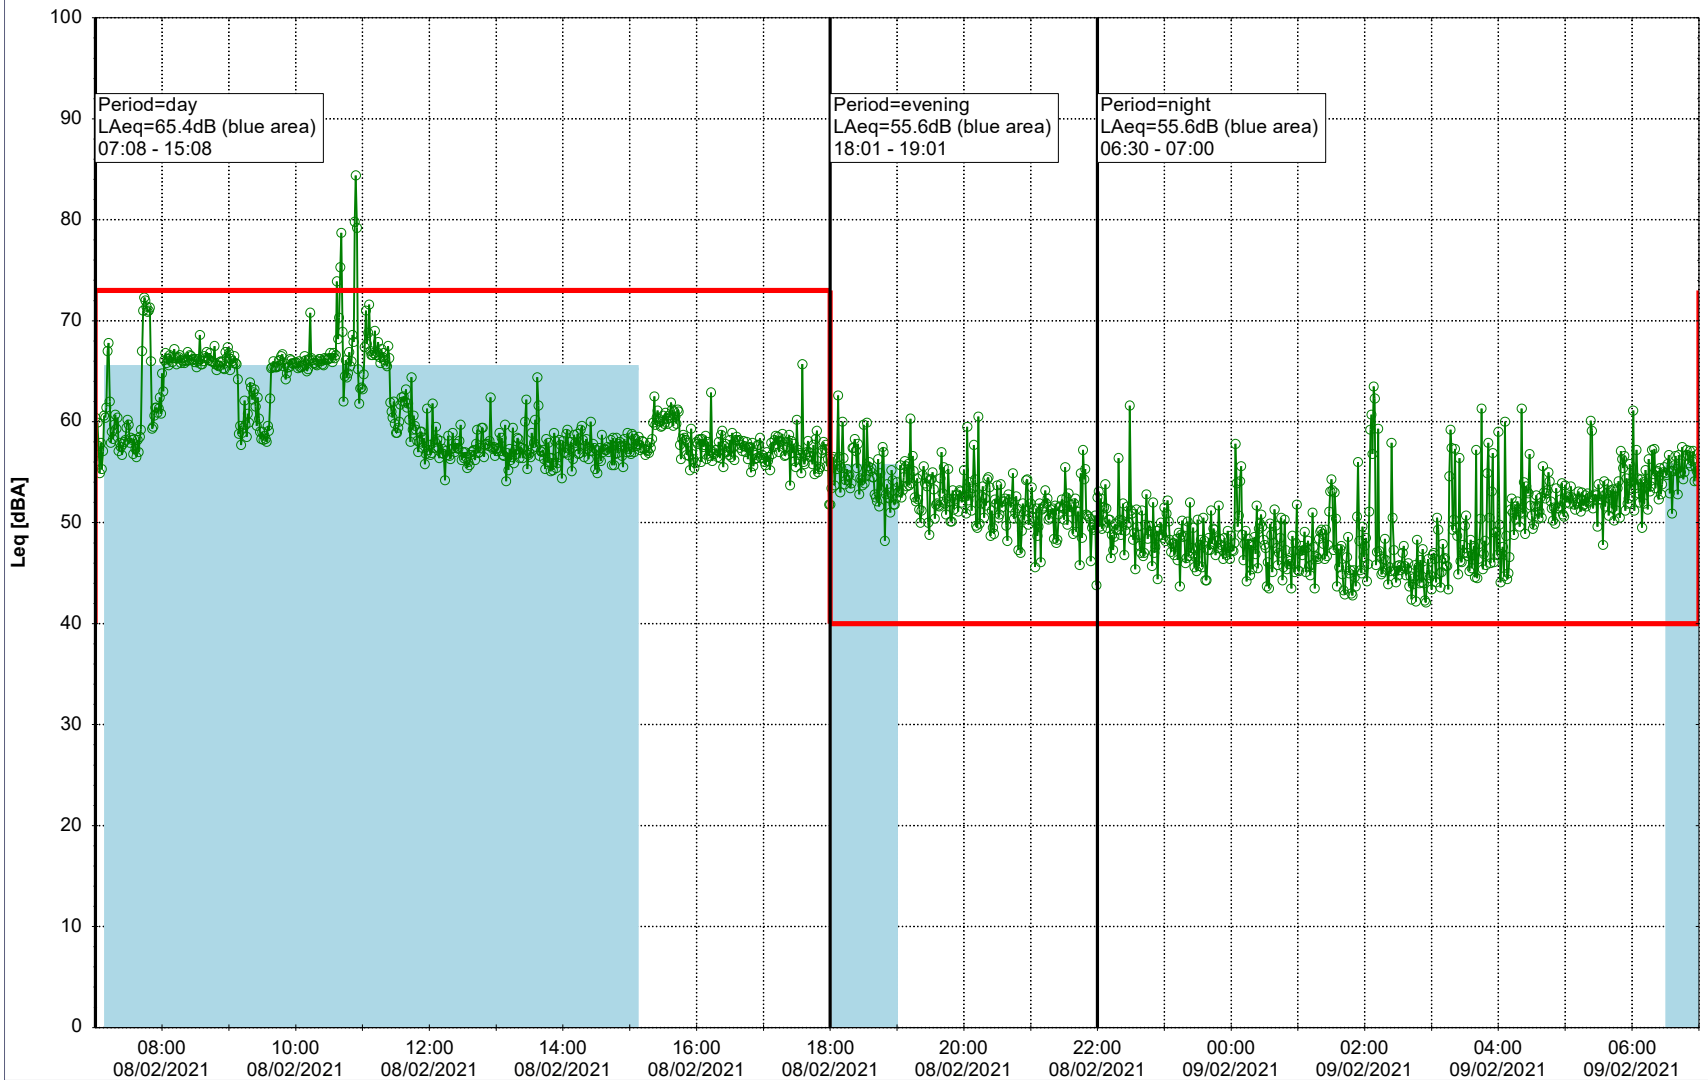

Project: Kronos Sydhavnen
Construction: Havneholmen
Location: N-V

Plan View

Remarks

...

Noise Time Related Diagram

08/02/2021
09/02/2021

○ ○ ○ ○ HOL_NS01

Project: Kronos Sydhavnen
Construction: Havneholmen
Location: N-V

Plan View

Remarks

...

Noise Time Related Diagram

09/02/2021
10/02/2021

○ ○ ○ ○ HOL_NS01

Project: Kronos Sydhavnen
Construction: Havneholmen
Location: N-V

Plan View

Remarks

...

Noise Time Related Diagram

10/02/2021
11/02/2021

○ ○ ○ ○ HOL_NS01

Project: Kronos Sydhavnen
Construction: Havneholmen
Location: N-V

Plan View

Remarks

Noise Time Related Diagram

12/02/2021
13/02/2021

○ ○ ○ ○ HOL_NS01

Project: Kronos Sydhavnen
Construction: Havneholmen
Location: N-V

Plan View

Remarks

...

Noise Time Related Diagram