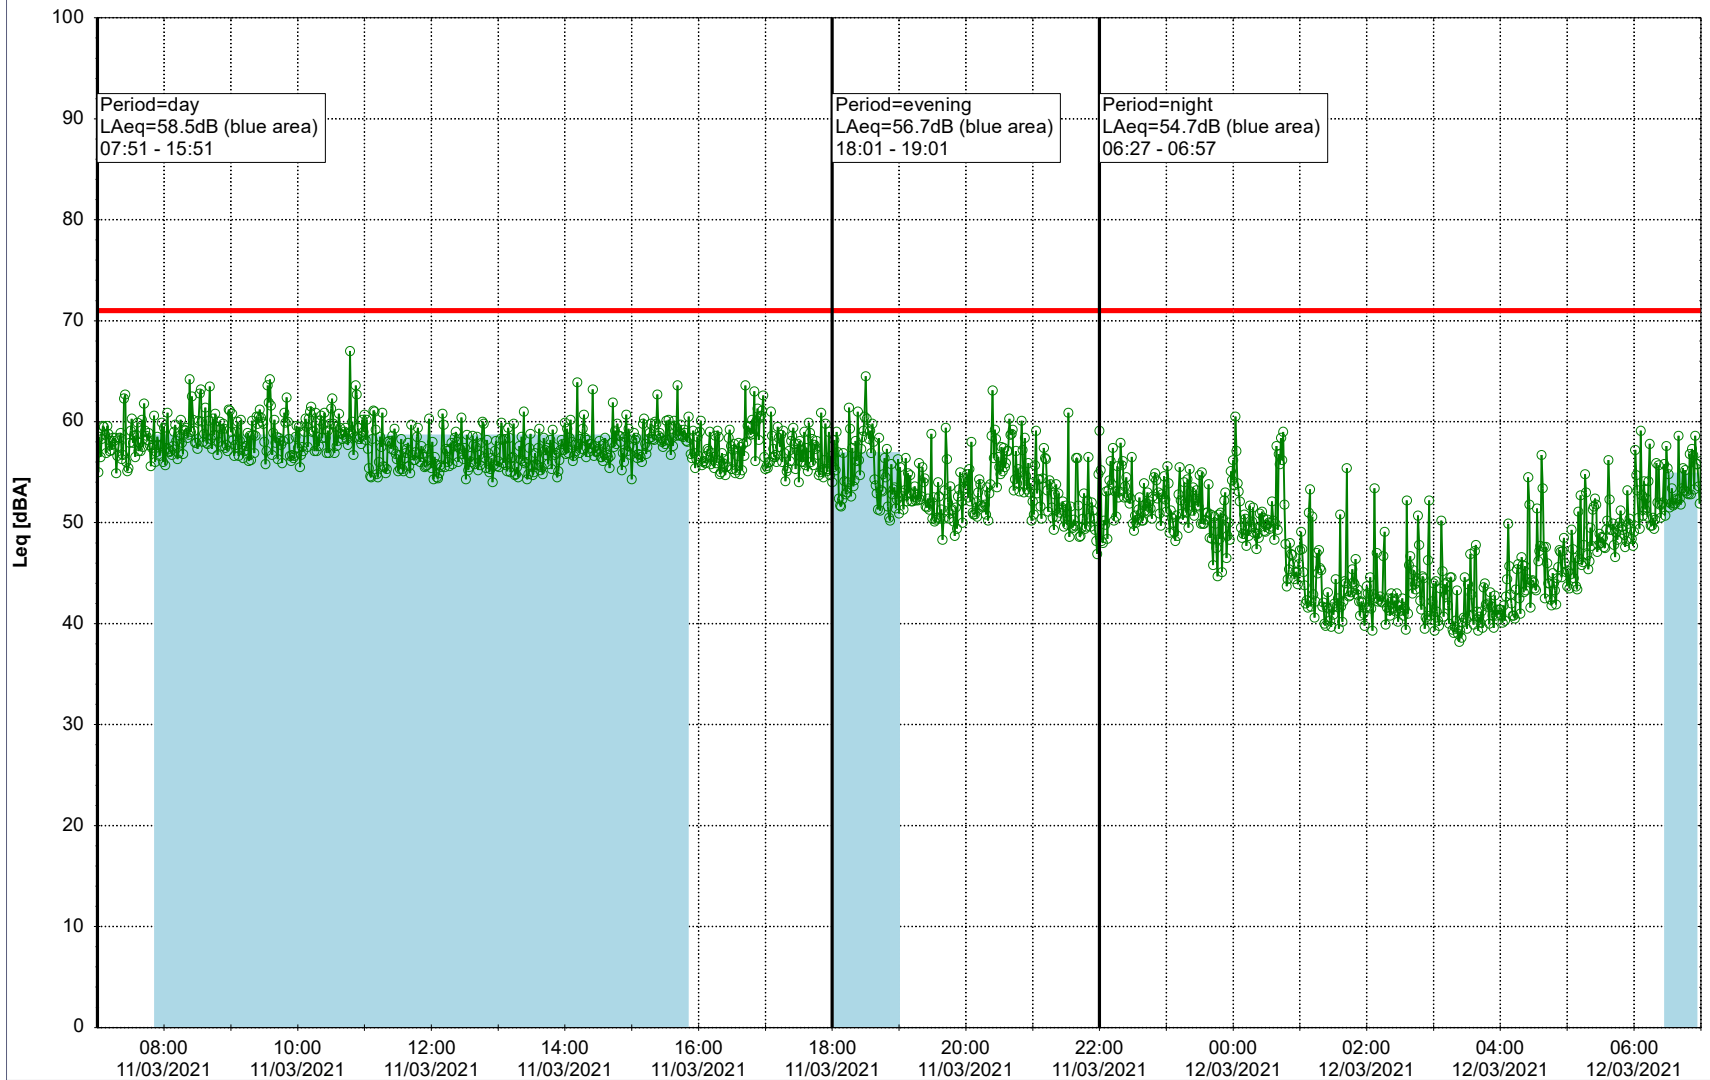

Plan View

Remarks

...

Noise Time Related Diagram

10/03/2021
11/03/2021

○ NEL_NS01

Project: Kronos Sydhavnen
Construction: Ny Ellebjerg
Location: N-V

Plan View

Remarks

...

Noise Time Related Diagram

11/03/2021
12/03/2021

○ ○ ○ ○ NEL_NS01

Project: Kronos Sydhavnen
Construction: Ny Ellebjerg
Location: N-V

Plan View

Remarks

...

Noise Time Related Diagram

12/03/2021
13/03/2021

○ ○ ○ ○ NEL_NS01

Project: Kronos Sydhavnen
Construction: Ny Ellebjerg
Location: N-V

Plan View

Remarks

...