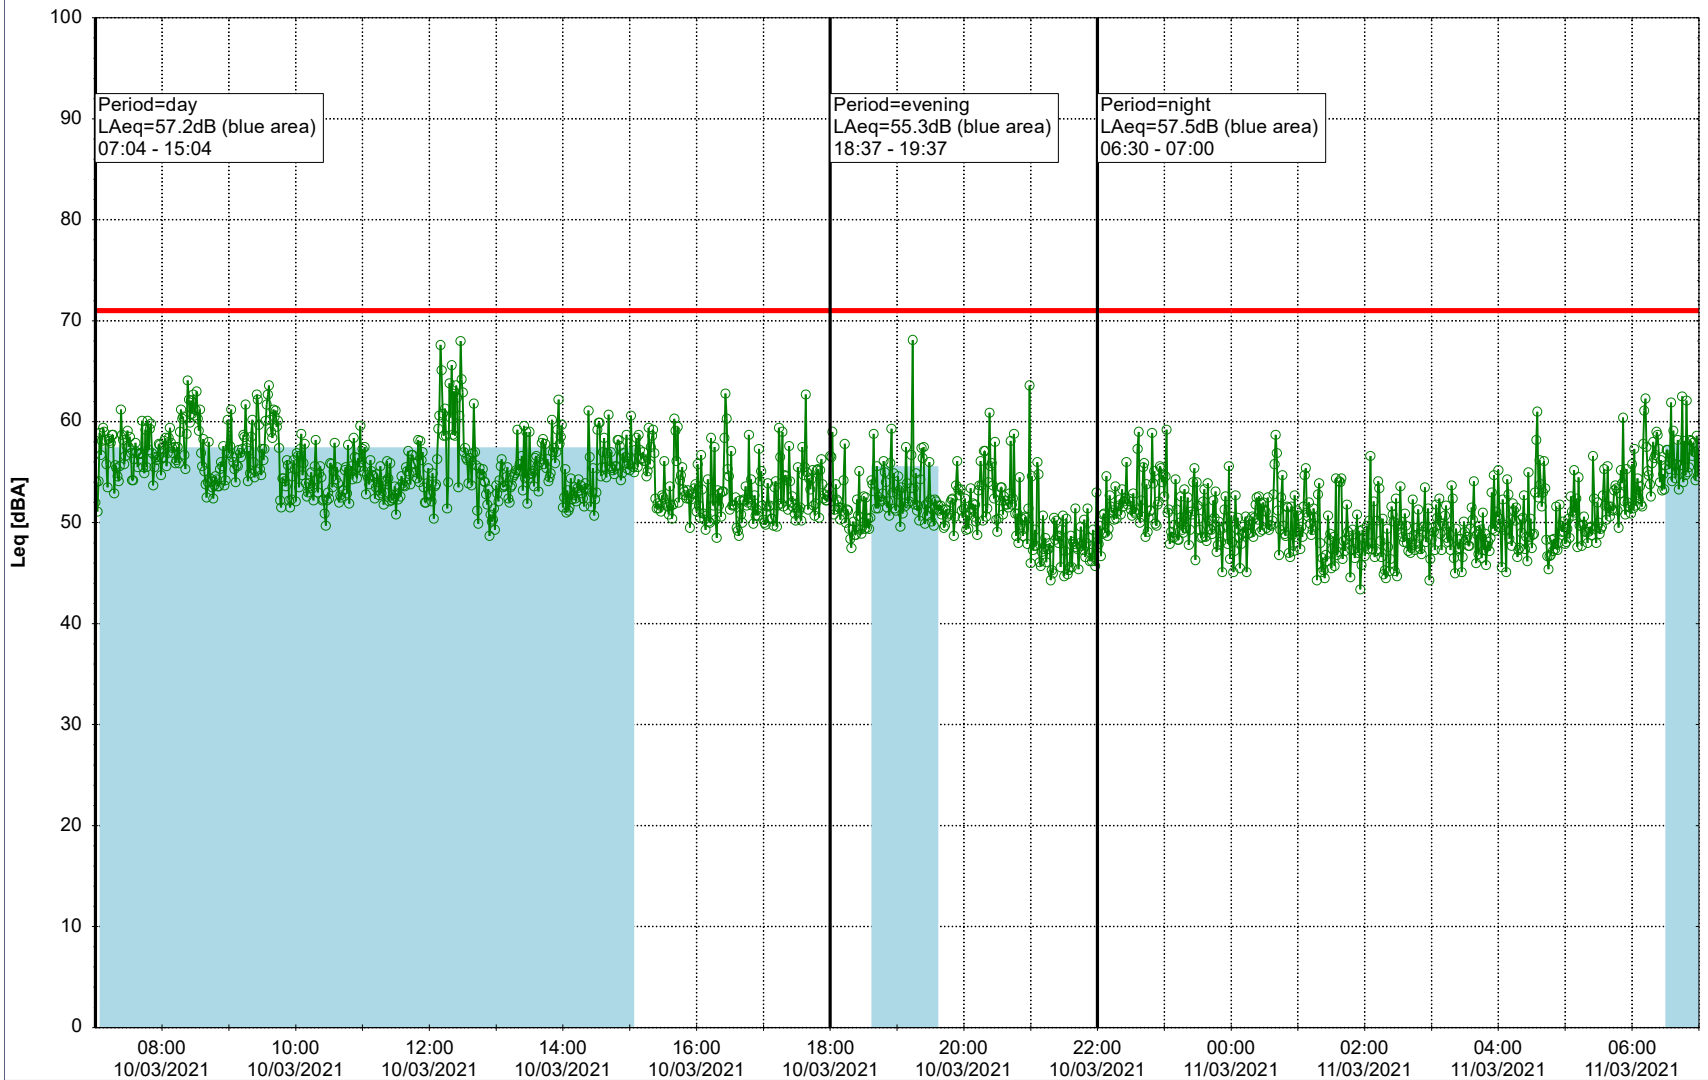

Plan View

Remarks

...

Noise Time Related Diagram

10/03/2021
11/03/2021

○ NEL_NS01

Project: Kronos Sydhavnen
Construction: Ny Ellebjerg
Location: N-V

Plan View

Remarks

...

Noise Time Related Diagram

11/03/2021
12/03/2021

○ ○ ○ ○ NEL_NS01

Project: Kronos Sydhavnen
Construction: Ny Ellebjerg
Location: N-V

Plan View

Remarks