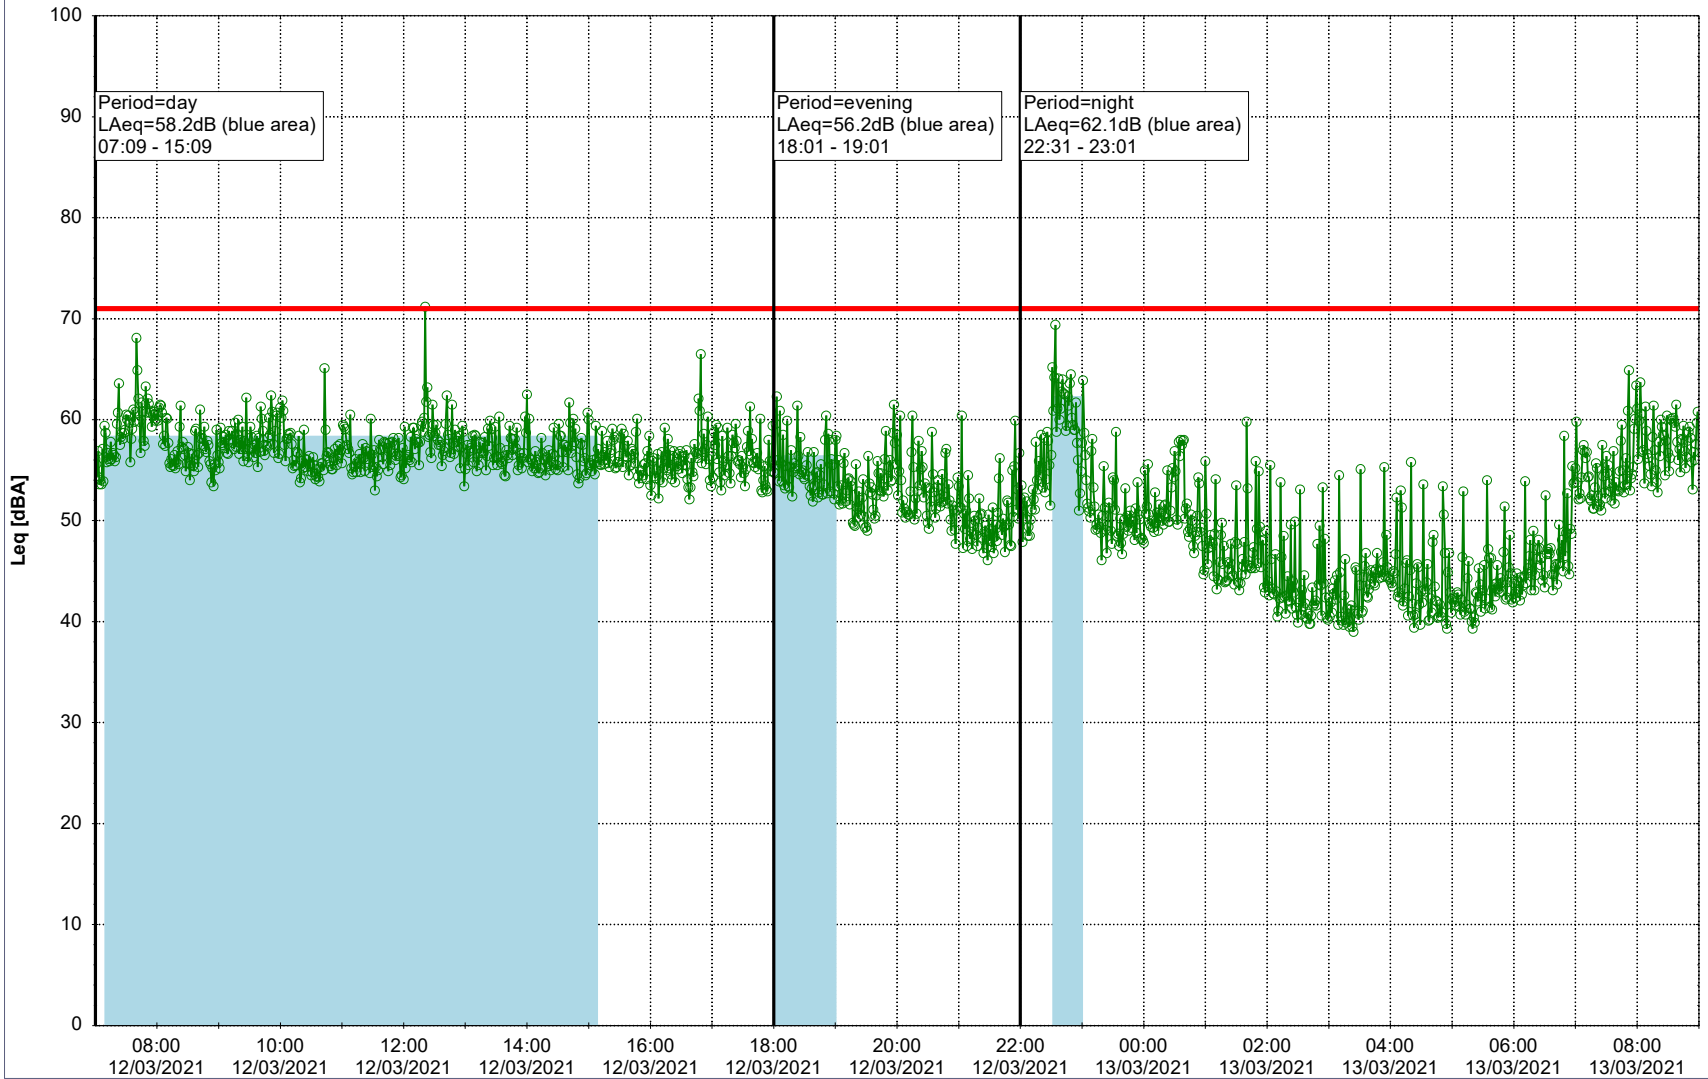

Remarks

...

Noise Time Related Diagram

11/03/2021
12/03/2021

○ ○ ○ ○ NEL_NS01

Project: Kronos Sydhavnen
Construction: Ny Ellebjerg
Location: N-V

Plan View

Remarks

...

Noise Time Related Diagram

12/03/2021
13/03/2021

○ ○ ○ ○ NEL_NS01

Project: Kronos Sydhavnen
Construction: Ny Ellebjerg
Location: N-V

Plan View

Remarks

...

Noise Time Related Diagram

13/03/2021

14/03/2021

○ ○ ○ ○ NEL_NS01

Project: Kronos Sydhavnen
Construction: Ny Ellebjerg
Location: N-V

Plan View

Remarks

...