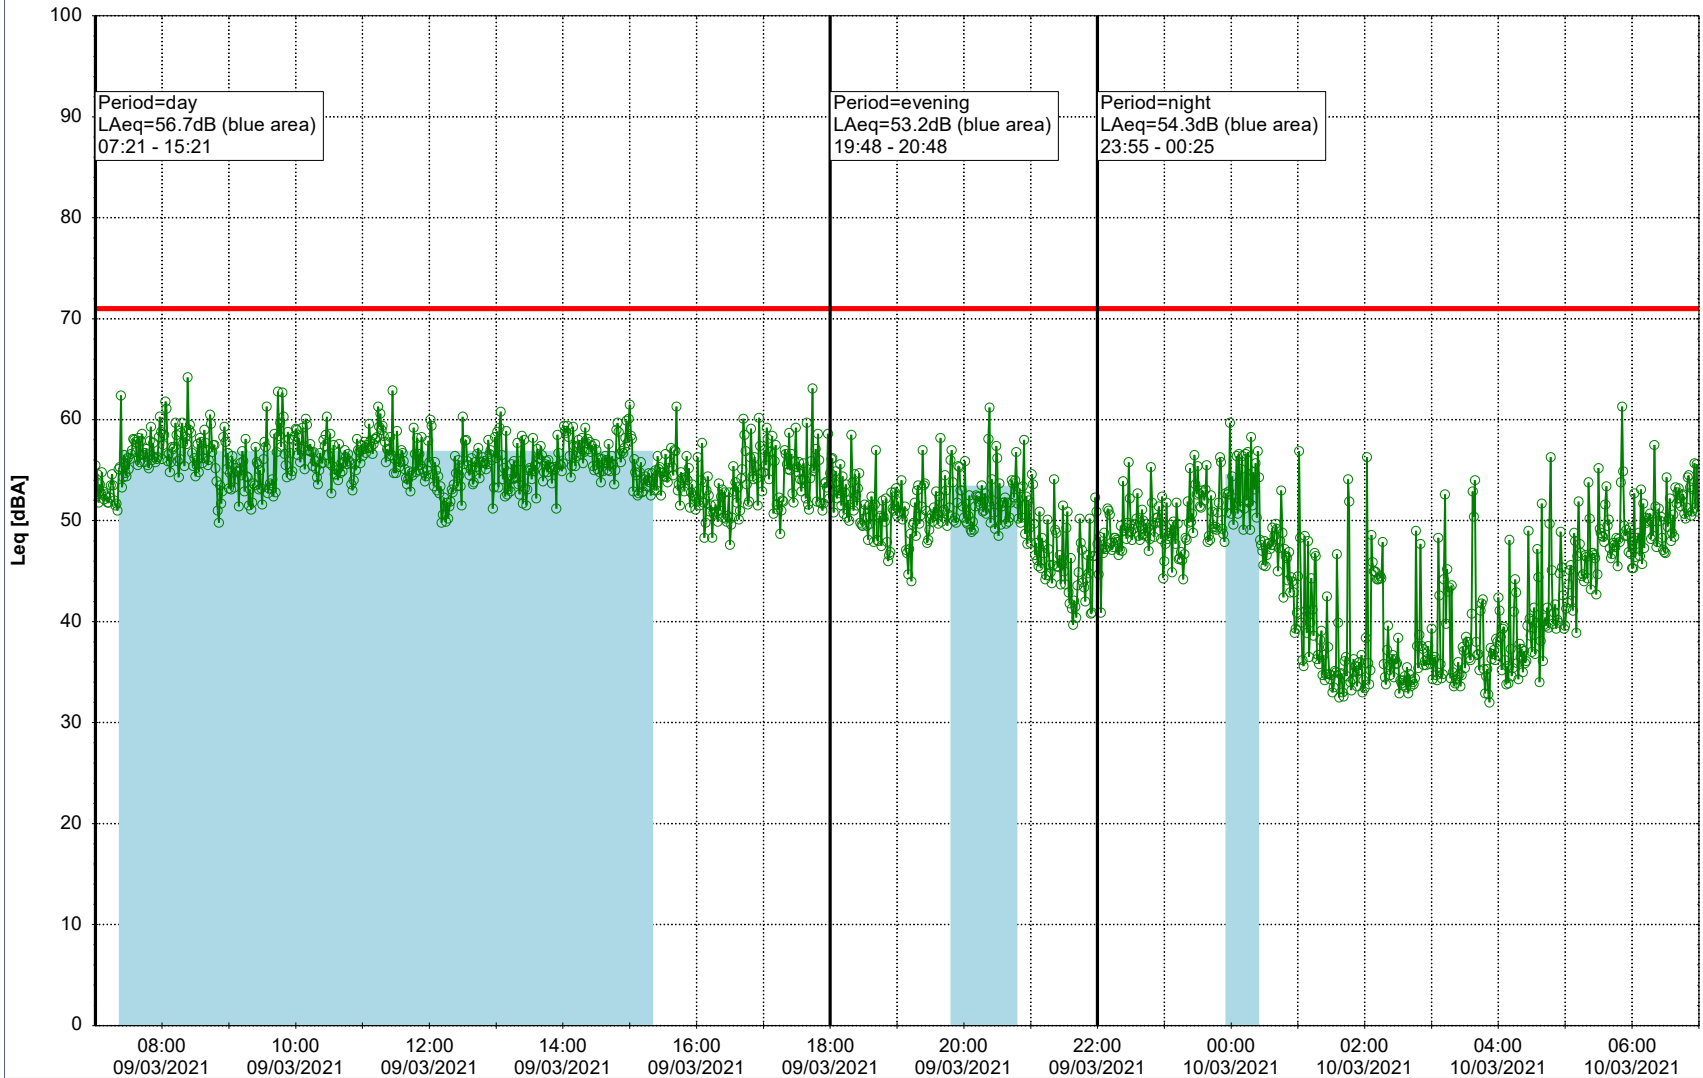

Project: Kronos Sydhavnen
Construction: Ny Ellebjerg
Location: N-V

Plan View

Remarks

...

Noise Time Related Diagram

09/03/2021
10/03/2021

○ ○ ○ ○ NEL_NS01

Project: Kronos Sydhavnen
Construction: Ny Ellebjerg
Location: N-V

Plan View

Remarks

...

Noise Time Related Diagram

10/03/2021
11/03/2021

○ NEL_NS01

Project: Kronos Sydhavnen
Construction: Ny Ellebjerg
Location: N-V

Plan View

Remarks

...

Noise Time Related Diagram

11/03/2021
12/03/2021

○ ○ ○ ○ NEL_NS01

Project: Kronos Sydhavnen
Construction: Ny Ellebjerg
Location: N-V

Plan View

Remarks

...

Noise Time Related Diagram

12/03/2021
13/03/2021

○ ○ ○ ○ NEL_NS01

Project: Kronos Sydhavnen
Construction: Ny Ellebjerg
Location: N-V

Plan View

Remarks

...