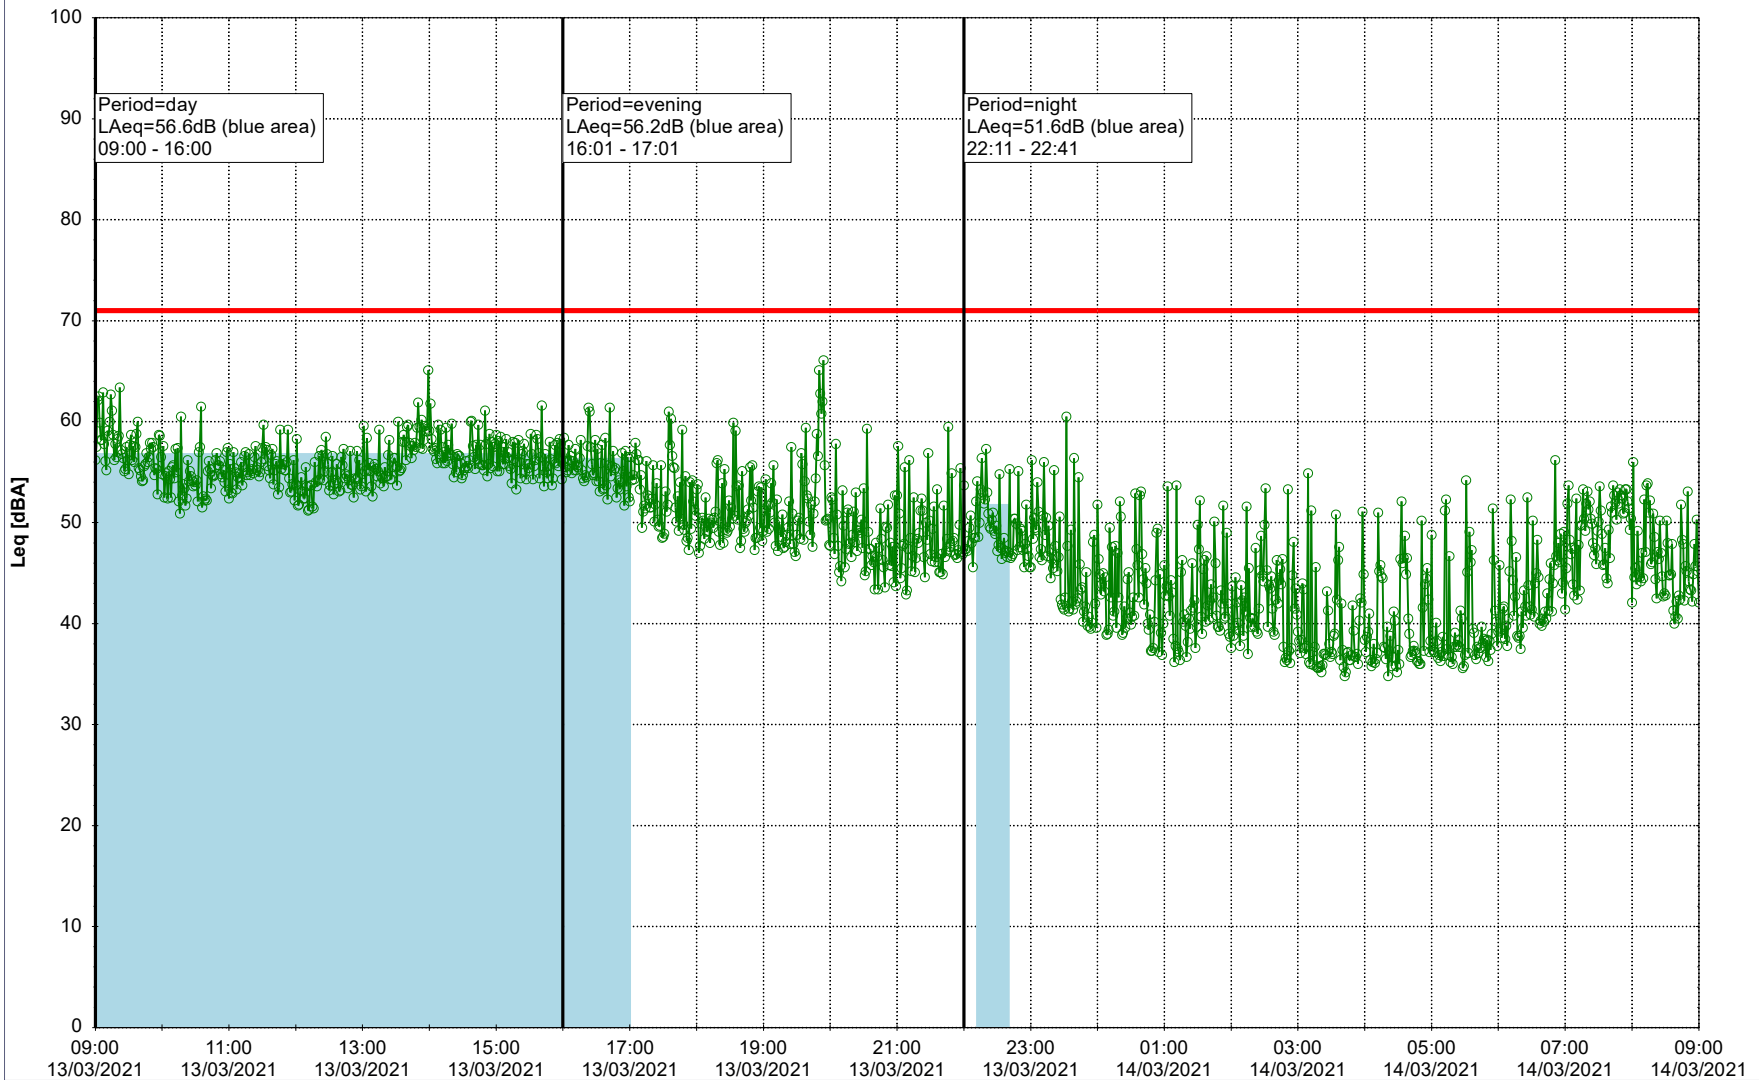

...

Noise Time Related Diagram

12/03/2021
13/03/2021

○ ○ ○ ○ NEL_NS01

Project: Kronos Sydhavnen
Construction: Ny Ellebjerg
Location: N-V

Plan View

Remarks

...

Noise Time Related Diagram

13/03/2021

14/03/2021

○ ○ ○ ○ NEL_NS01

Project: Kronos Sydhavnen
Construction: Ny Ellebjerg
Location: N-V

Plan View

Remarks

...