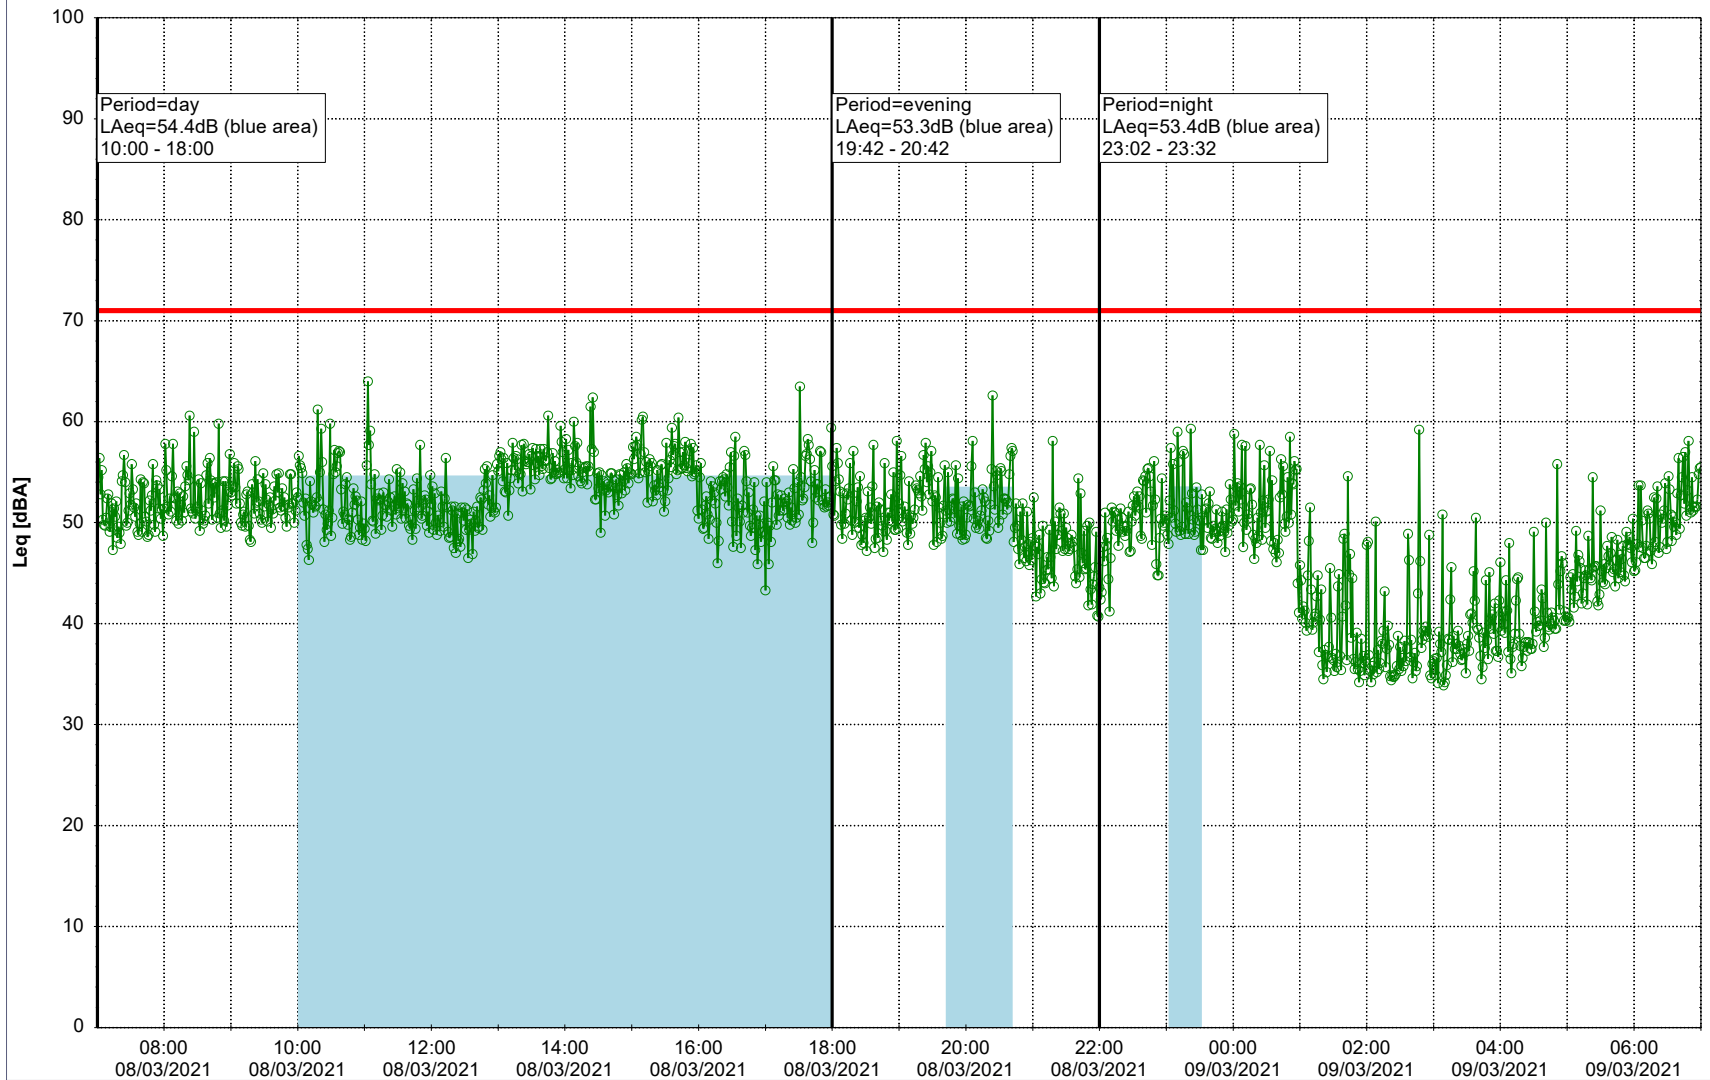

Project: Kronos Sydhavnen
Construction: Ny Ellebjerg
Location: N-V

Plan View

Remarks

...

Noise Time Related Diagram

08/03/2021

09/03/2021

○○○ NEL_NS01

Project: Kronos Sydhavnen
Construction: Ny Ellebjerg
Location: N-V

Plan View

Remarks

...

Noise Time Related Diagram

09/03/2021
10/03/2021

○ ○ ○ ○ NEL_NS01

Project: Kronos Sydhavnen
Construction: Ny Ellebjerg
Location: N-V

Plan View

Remarks

...

Noise Time Related Diagram

10/03/2021
11/03/2021

○ NEL_NS01

Project: Kronos Sydhavnen
Construction: Ny Ellebjerg
Location: N-V

Plan View

Remarks

...

Noise Time Related Diagram

11/03/2021
12/03/2021

○ ○ ○ ○ NEL_NS01

Project: Kronos Sydhavnen
Construction: Ny Ellebjerg
Location: N-V

Plan View

Remarks