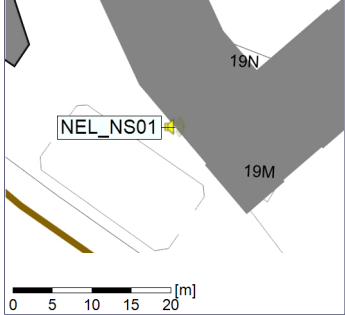

Project: Kronos Sydhavnen
Construction: Ny Ellebjerg
Location: N-V

06/02/2023
07/02/2023

Plan View

Remarks

...

Noise Time Related Diagram

○○○ NEL_NS01

Project: Kronos Sydhavnen
Construction: Ny Ellebjerg
Location: N-V

Plan View

Remarks

...

Noise Time Related Diagram

07/02/2023
08/02/2023

○○○ NEL_NS01

Project: Kronos Sydhavnen
Construction: Ny Ellebjerg
Location: N-V

08/02/2023
09/02/2023

11/02/2023
12/02/2023

○○○ NEL_NS01

Project: Kronos Sydhavnen
Construction: Ny Ellebjerg
Location: N-V

12/02/2023
13/02/2023

Plan View

Remarks

...

Noise Time Related Diagram