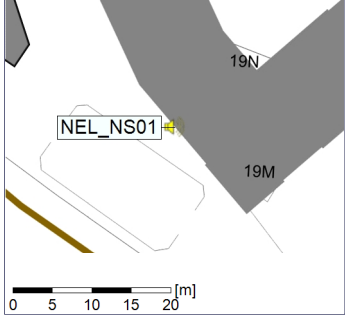

Project: Kronos Sydhavnen
Construction: Ny Ellebjerg
Location: N-V

06/02/2023
07/02/2023

Plan View

Remarks

...

Noise Time Related Diagram

○○○ NEL_NS01

Project: Kronos Sydhavnen
Construction: Ny Ellebjerg
Location: N-V

Plan View

Remarks

...

Noise Time Related Diagram

07/02/2023
08/02/2023

○○○ NEL_NS01

Project: Kronos Sydhavnen
Construction: Ny Ellebjerg
Location: N-V

08/02/2023
09/02/2023