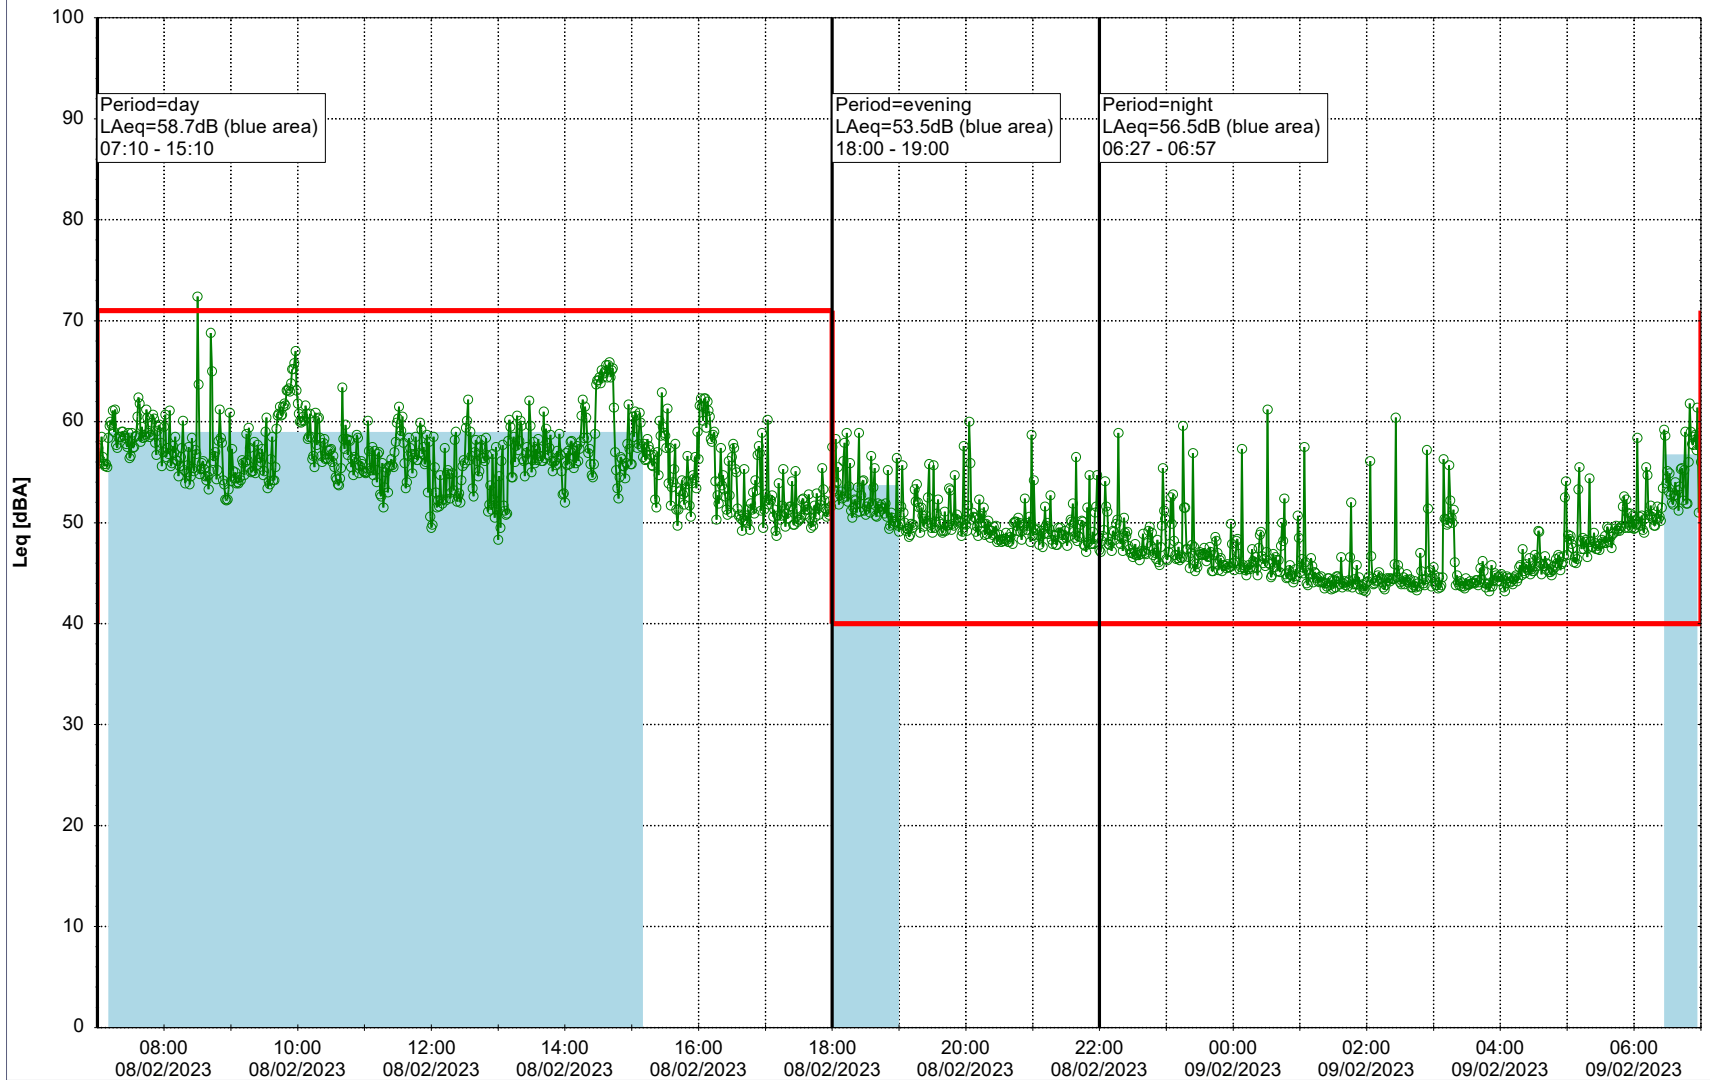

Plan View

Remarks

...

Noise Time Related Diagram

○○○ NEL_NS01

Project: Kronos Sydhavnen
Construction: Ny Ellebjerg
Location: N-V

09/02/2023
10/02/2023

Plan View

Remarks

...

Noise Time Related Diagram

○○○ NEL_NS01

Project: Kronos Sydhavnen
Construction: Ny Ellebjerg
Location: N-V

Plan View

Remarks

...

Noise Time Related Diagram

10/02/2023
11/02/2023

○○○ NEL_NS01

Project: Kronos Sydhavnen
Construction: Ny Ellebjerg
Location: N-V

Plan View

Remarks

...

Noise Time Related Diagram

11/02/2023
12/02/2023

○○○ NEL_NS01

Project: Kronos Sydhavnen
Construction: Ny Ellebjerg
Location: N-V

12/02/2023
13/02/2023

Plan View

Remarks

...

Noise Time Related Diagram