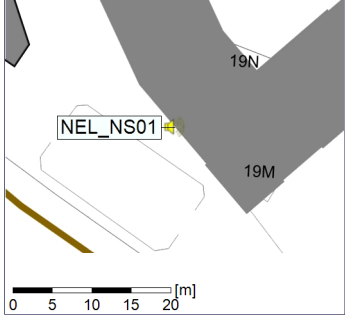

Noise Time Related Diagram

10/02/2023
11/02/2023

○○○ NEL_NS01

Project: Kronos Sydhavnen
Construction: Ny Ellebjerg
Location: N-V

Plan View

Remarks

...

Noise Time Related Diagram