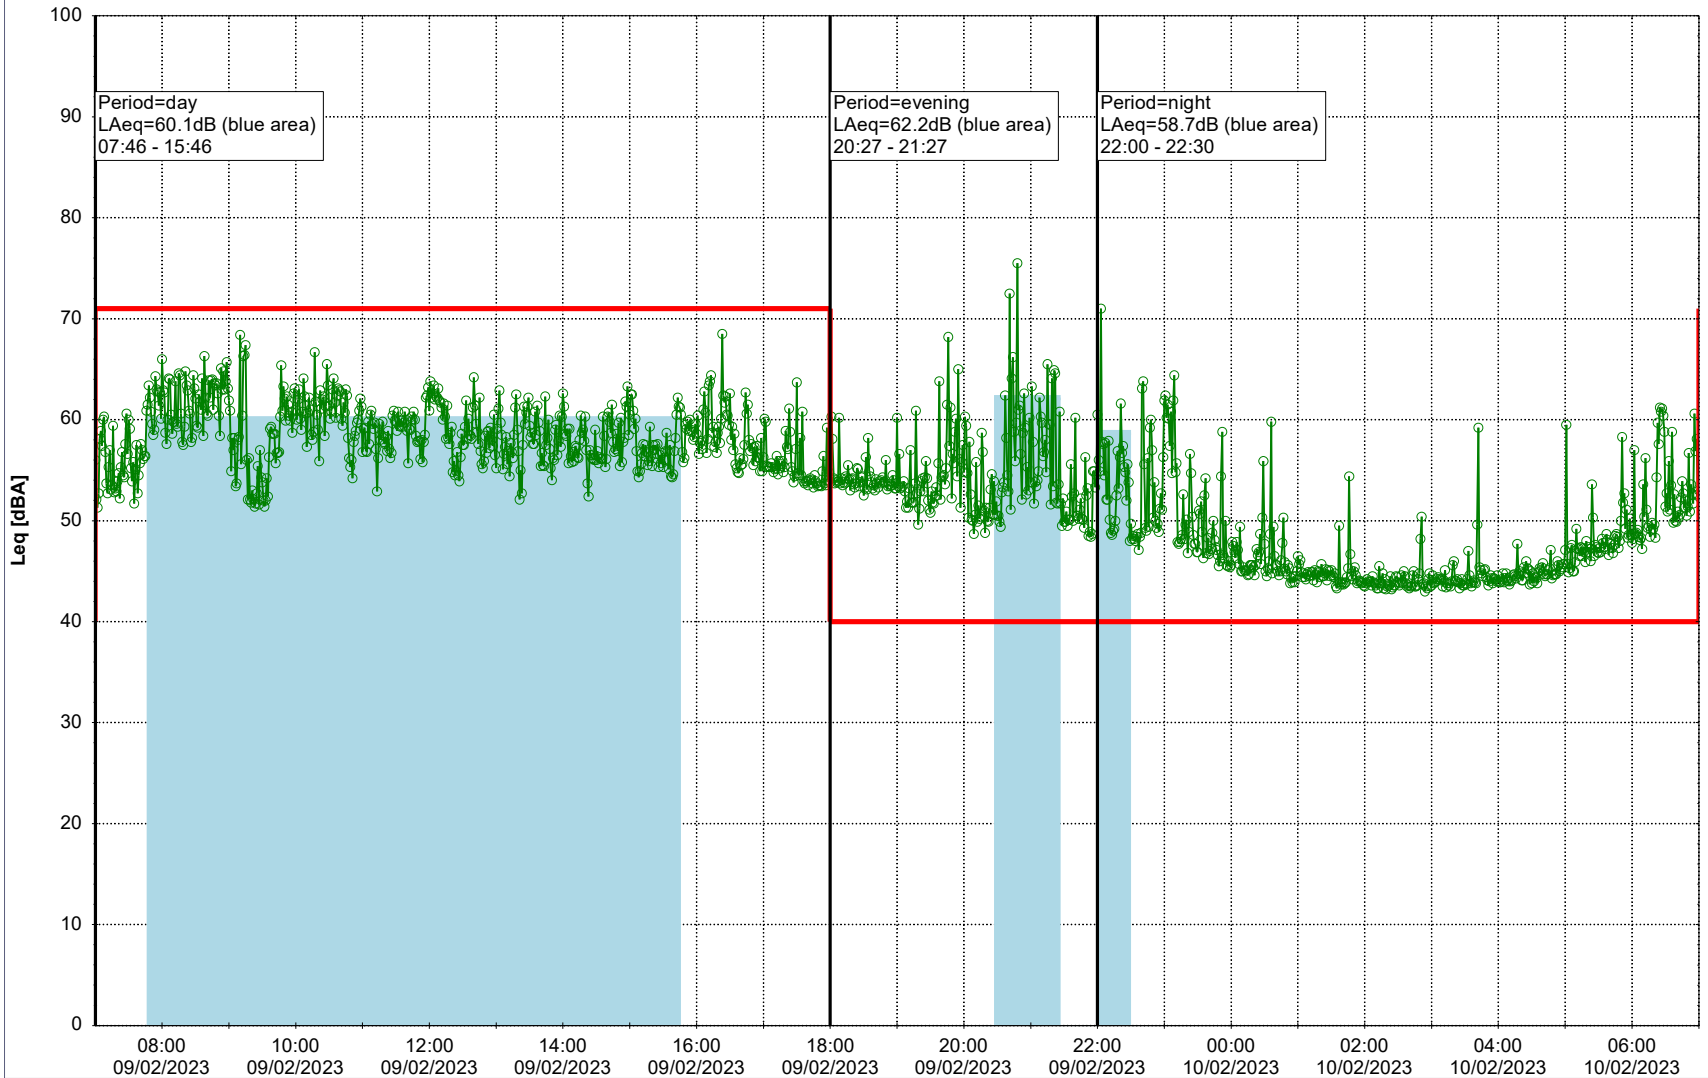

Plan View

Remarks

...

Noise Time Related Diagram

○○○ NEL_NS01

Project: Kronos Sydhavnen
Construction: Ny Ellebjerg
Location: N-V

09/02/2023
10/02/2023

Plan View

Remarks

...

Noise Time Related Diagram

○○○ NEL_NS01

Project: Kronos Sydhavnen
Construction: Ny Ellebjerg
Location: N-V

Plan View

Remarks

...

Noise Time Related Diagram

10/02/2023
11/02/2023

○○○ NEL_NS01

Project: Kronos Sydhavnen
Construction: Ny Ellebjerg
Location: N-V

Plan View

Remarks

...

Noise Time Related Diagram

11/02/2023
12/02/2023

○○○ NEL_NS01

Project: Kronos Sydhavnen
Construction: Ny Ellebjerg
Location: N-V

12/02/2023
13/02/2023

Plan View

Remarks

...

Noise Time Related Diagram