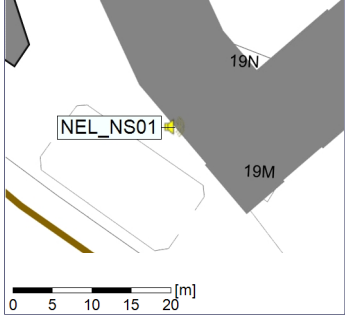

Plan View

Remarks

...

Noise Time Related Diagram

○○○ NEL_NS01

Project: Kronos Sydhavnen
Construction: Ny Ellebjerg
Location: N-V

09/02/2023
10/02/2023

Plan View

Remarks

...

Noise Time Related Diagram

○○○ NEL_NS01

Project: Kronos Sydhavnen
Construction: Ny Ellebjerg
Location: N-V

Plan View

Remarks

...