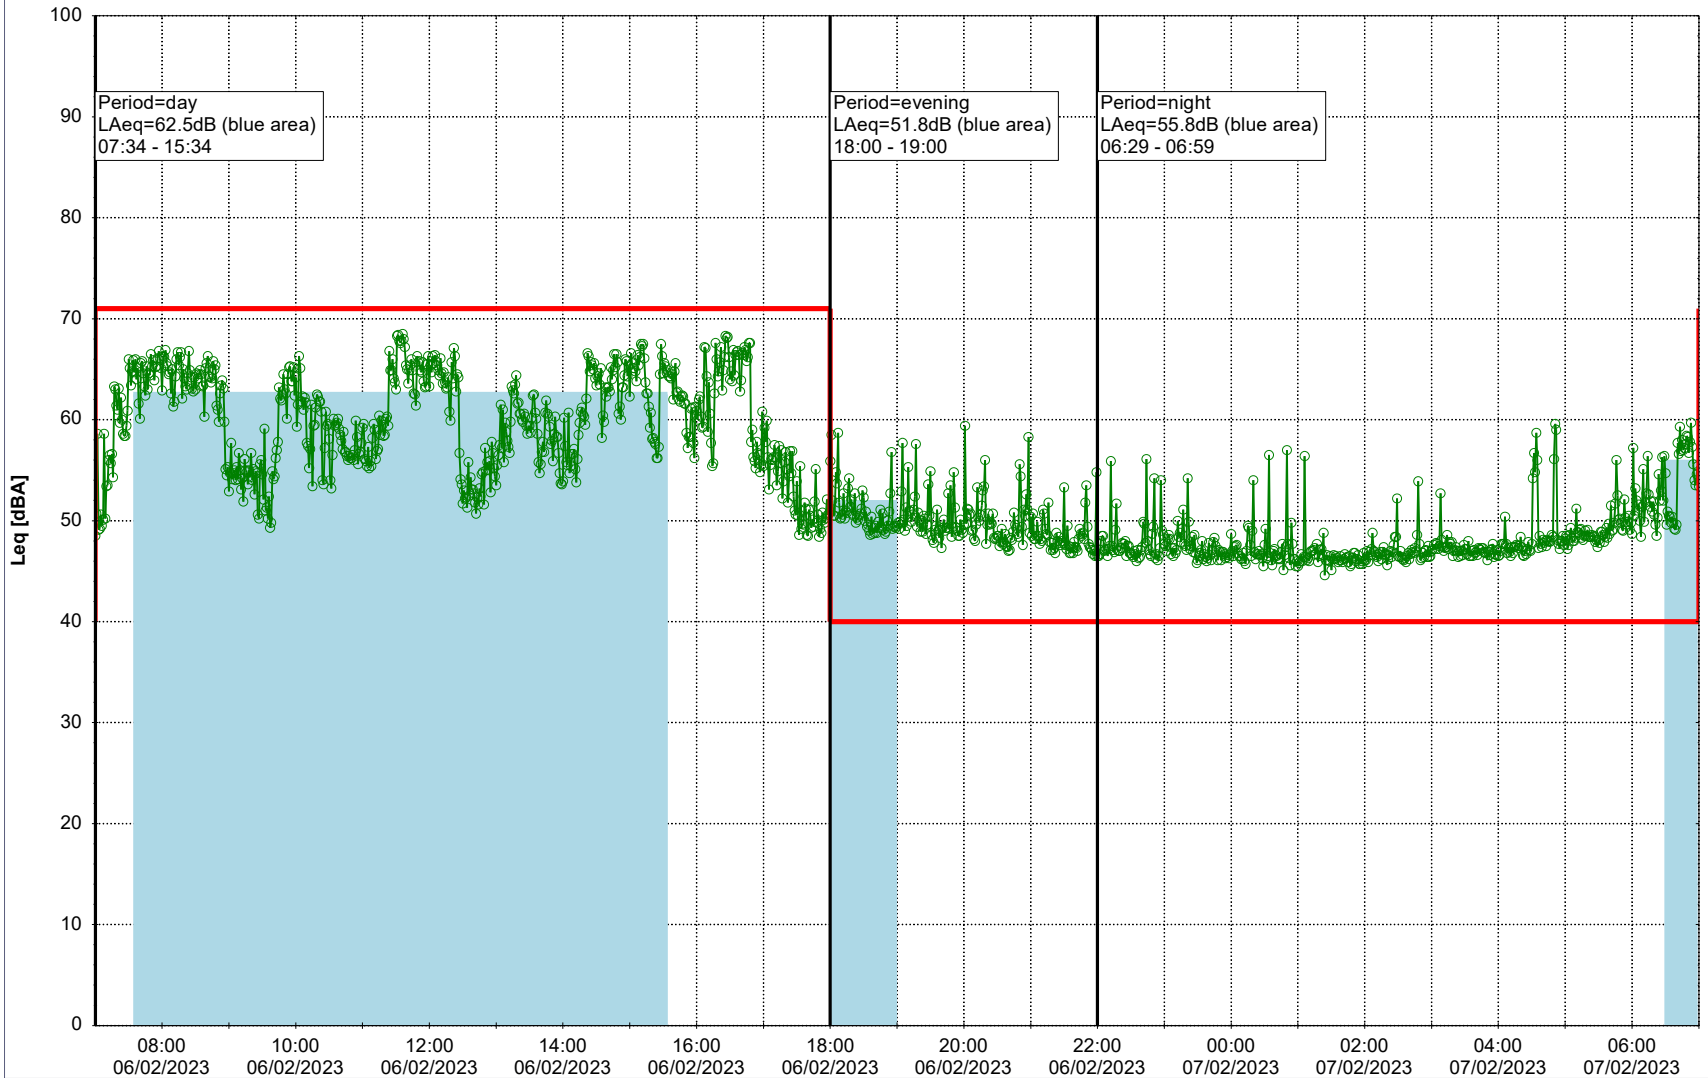

Project: Kronos Sydhavnen
Construction: Ny Ellebjerg
Location: N-V

06/02/2023
07/02/2023

Plan View

Remarks

...

Noise Time Related Diagram

○○○ NEL_NS01

Project: Kronos Sydhavnen
Construction: Ny Ellebjerg
Location: N-V

Plan View

Remarks

...

Noise Time Related Diagram

07/02/2023
08/02/2023

○○○ NEL_NS01

Project: Kronos Sydhavnen
Construction: Ny Ellebjerg
Location: N-V

08/02/2023
09/02/2023

Plan View

Remarks

...

Noise Time Related Diagram

○○○ NEL_NS01

Project: Kronos Sydhavnen
Construction: Ny Ellebjerg
Location: N-V

09/02/2023
10/02/2023

Plan View

11/02/2023
12/02/2023

○○○ NEL_NS01

Project: Kronos Sydhavnen
Construction: Ny Ellebjerg
Location: N-V

12/02/2023
13/02/2023

Plan View

Remarks

...

Noise Time Related Diagram