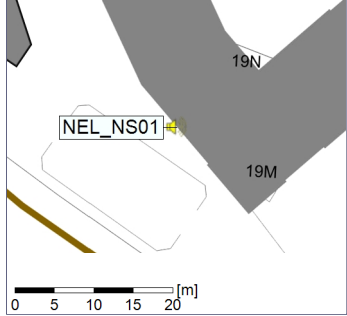

11/02/2023
12/02/2023

○○○ NEL_NS01

Project: Kronos Sydhavnen
Construction: Ny Ellebjerg
Location: N-V

12/02/2023
13/02/2023

Plan View

Remarks

...

Noise Time Related Diagram