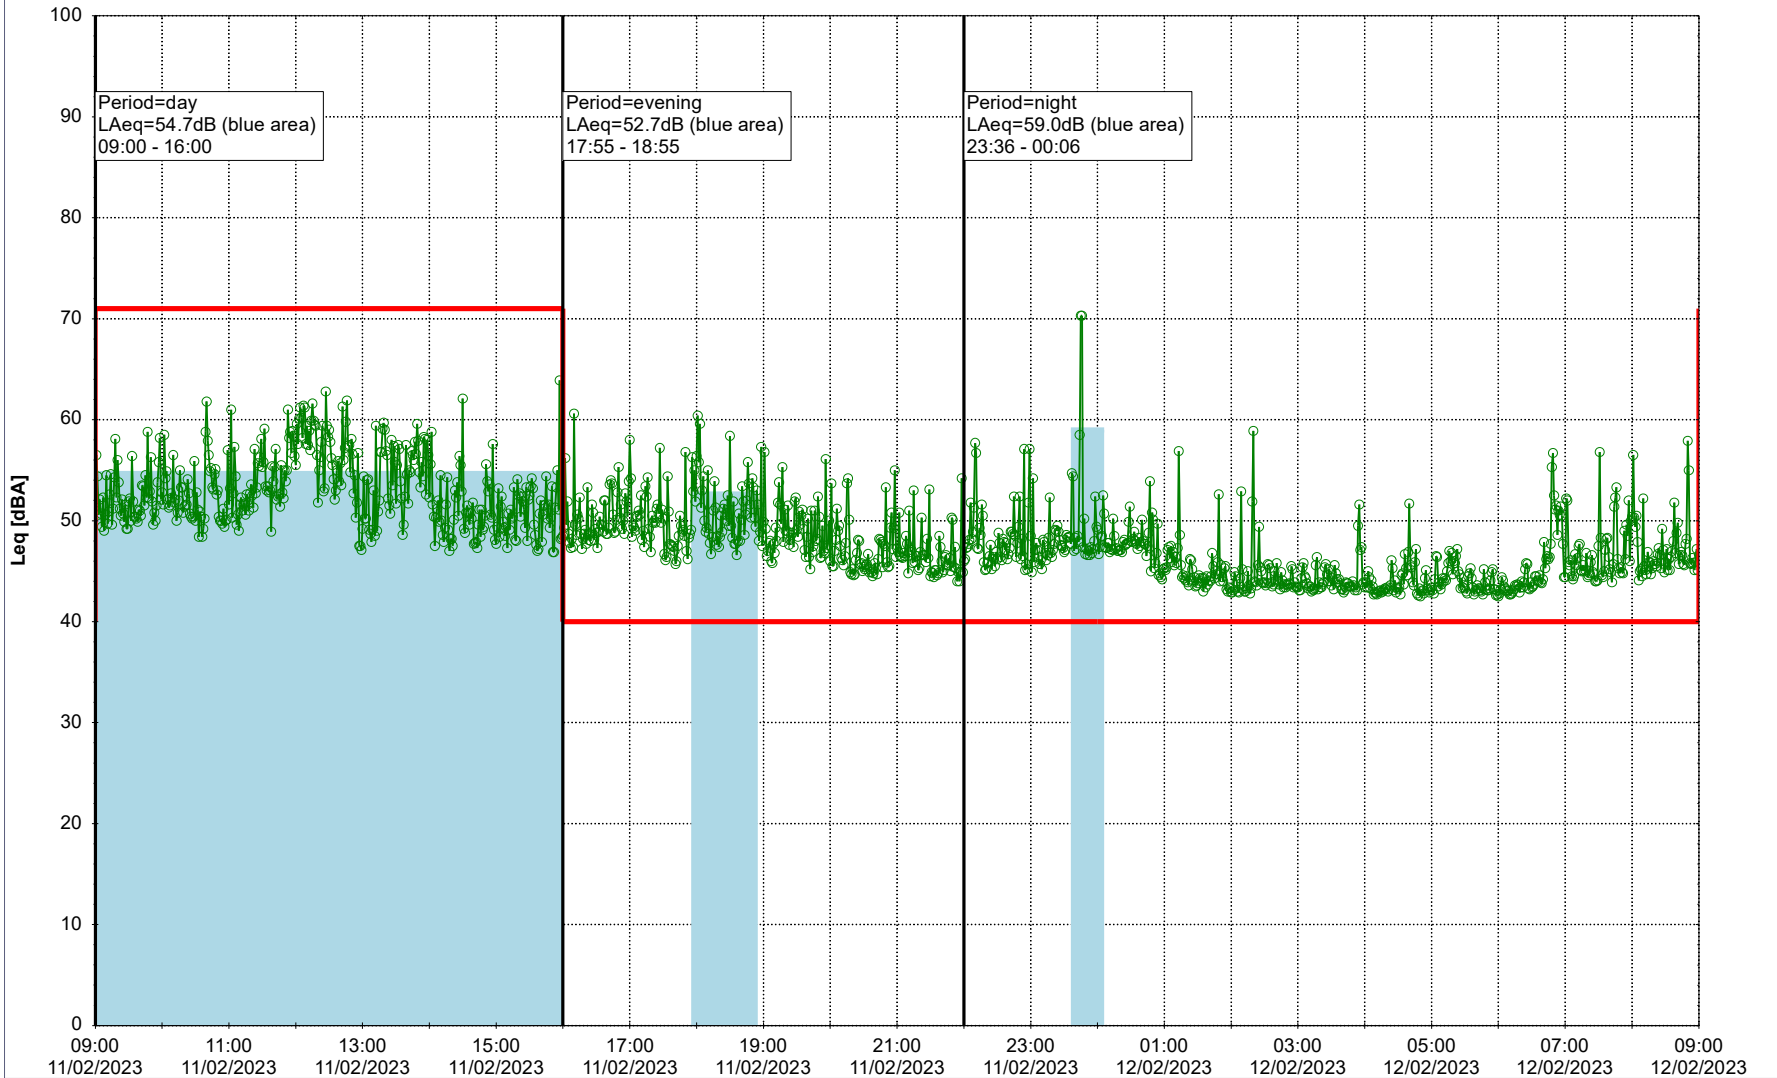

Noise Time Related Diagram

10/02/2023
11/02/2023

○○○ NEL_NS01

Project: Kronos Sydhavnen
Construction: Ny Ellebjerg
Location: N-V

Plan View

Remarks

...

Noise Time Related Diagram

11/02/2023
12/02/2023

○○○ NEL_NS01

Project: Kronos Sydhavnen
Construction: Ny Ellebjerg
Location: N-V

12/02/2023
13/02/2023

Plan View

Remarks

...

Noise Time Related Diagram