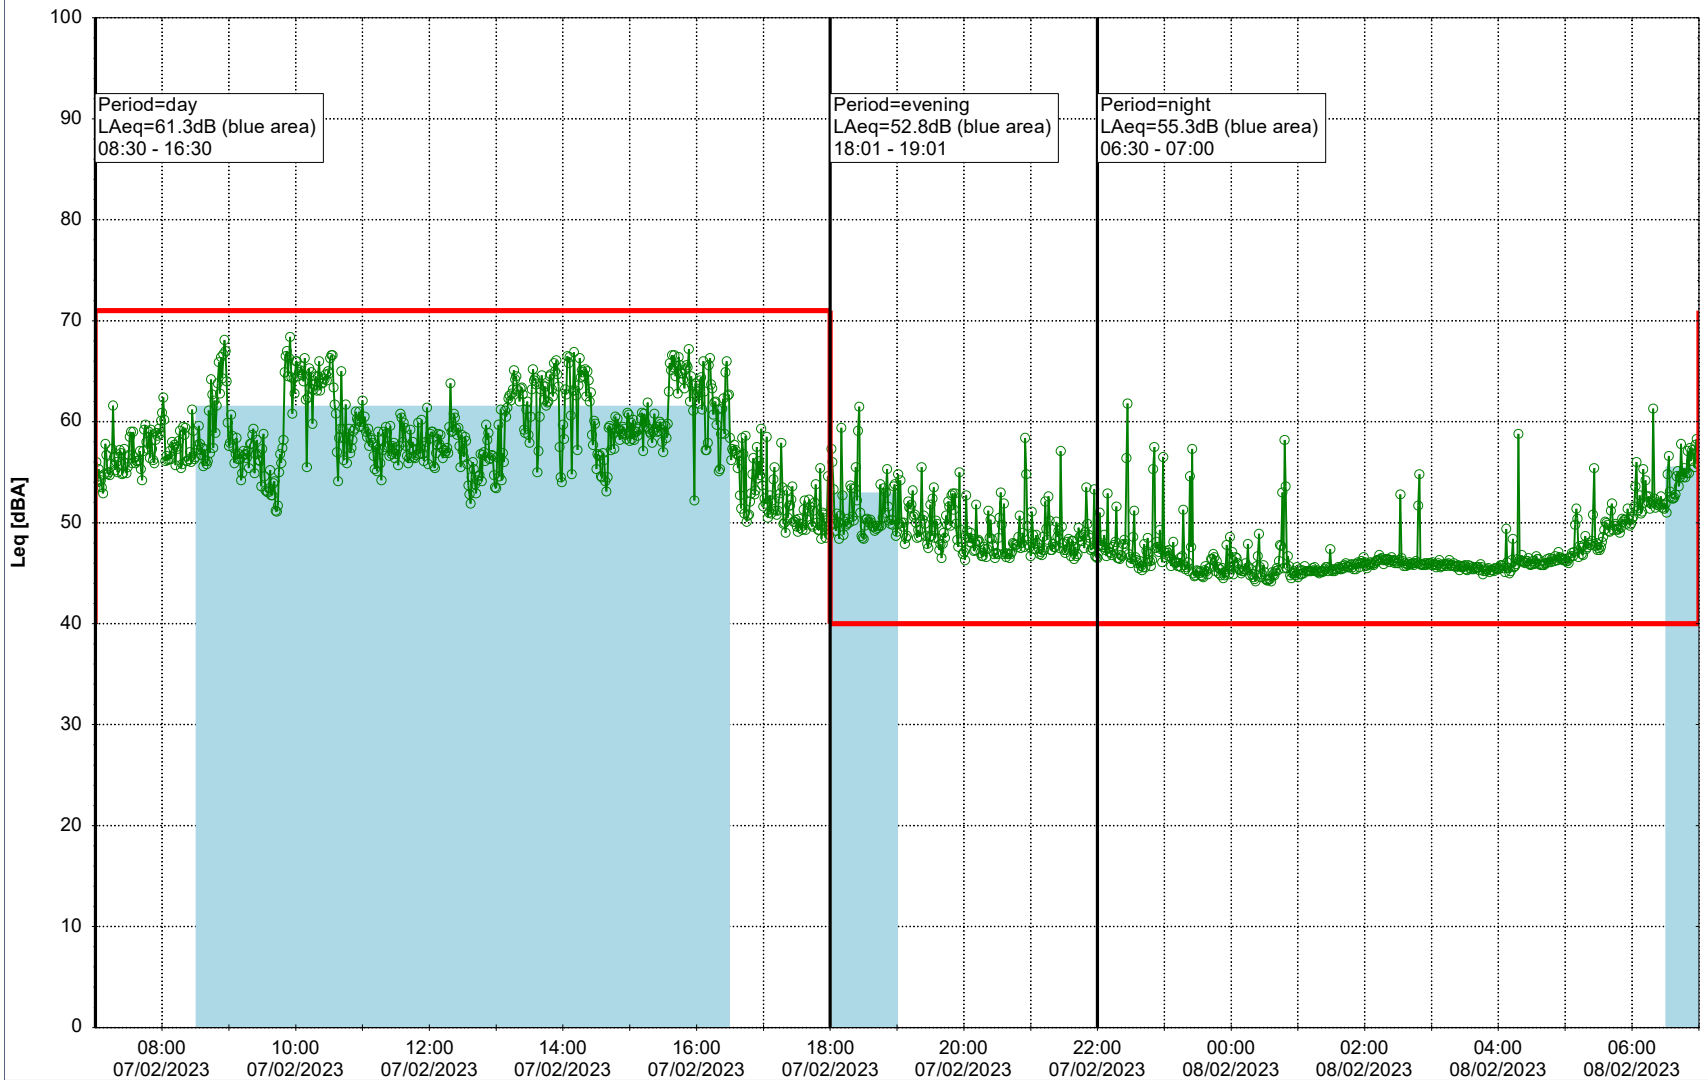

Plan View

Remarks

...

Noise Time Related Diagram

07/02/2023
08/02/2023

○○○ NEL_NS01

Project: Kronos Sydhavnen
Construction: Ny Ellebjerg
Location: N-V

08/02/2023
09/02/2023

Plan View

Remarks

...

Noise Time Related Diagram

○○○ NEL_NS01

Project: Kronos Sydhavnen
Construction: Ny Ellebjerg
Location: N-V

09/02/2023
10/02/2023

Plan View

Remarks

...

Noise Time Related Diagram

○○○ NEL_NS01

Project: Kronos Sydhavnen
Construction: Ny Ellebjerg
Location: N-V

Plan View

Remarks

...

11/02/2023
12/02/2023

○○○ NEL_NS01

Project: Kronos Sydhavnen
Construction: Ny Ellebjerg
Location: N-V

12/02/2023
13/02/2023

Plan View

Remarks

...

Noise Time Related Diagram