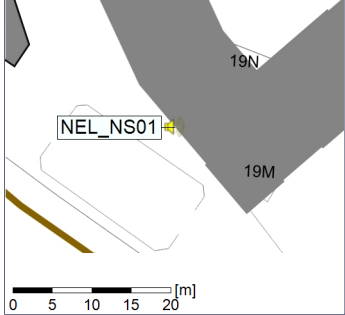

Plan View

Remarks

...

Noise Time Related Diagram

07/02/2023
08/02/2023

○○○ NEL_NS01

Project: Kronos Sydhavnen
Construction: Ny Ellebjerg
Location: N-V

08/02/2023
09/02/2023

Plan View

Remarks

...

Noise Time Related Diagram

○○○ NEL_NS01

Project: Kronos Sydhavnen
Construction: Ny Ellebjerg
Location: N-V

09/02/2023
10/02/2023

Plan View