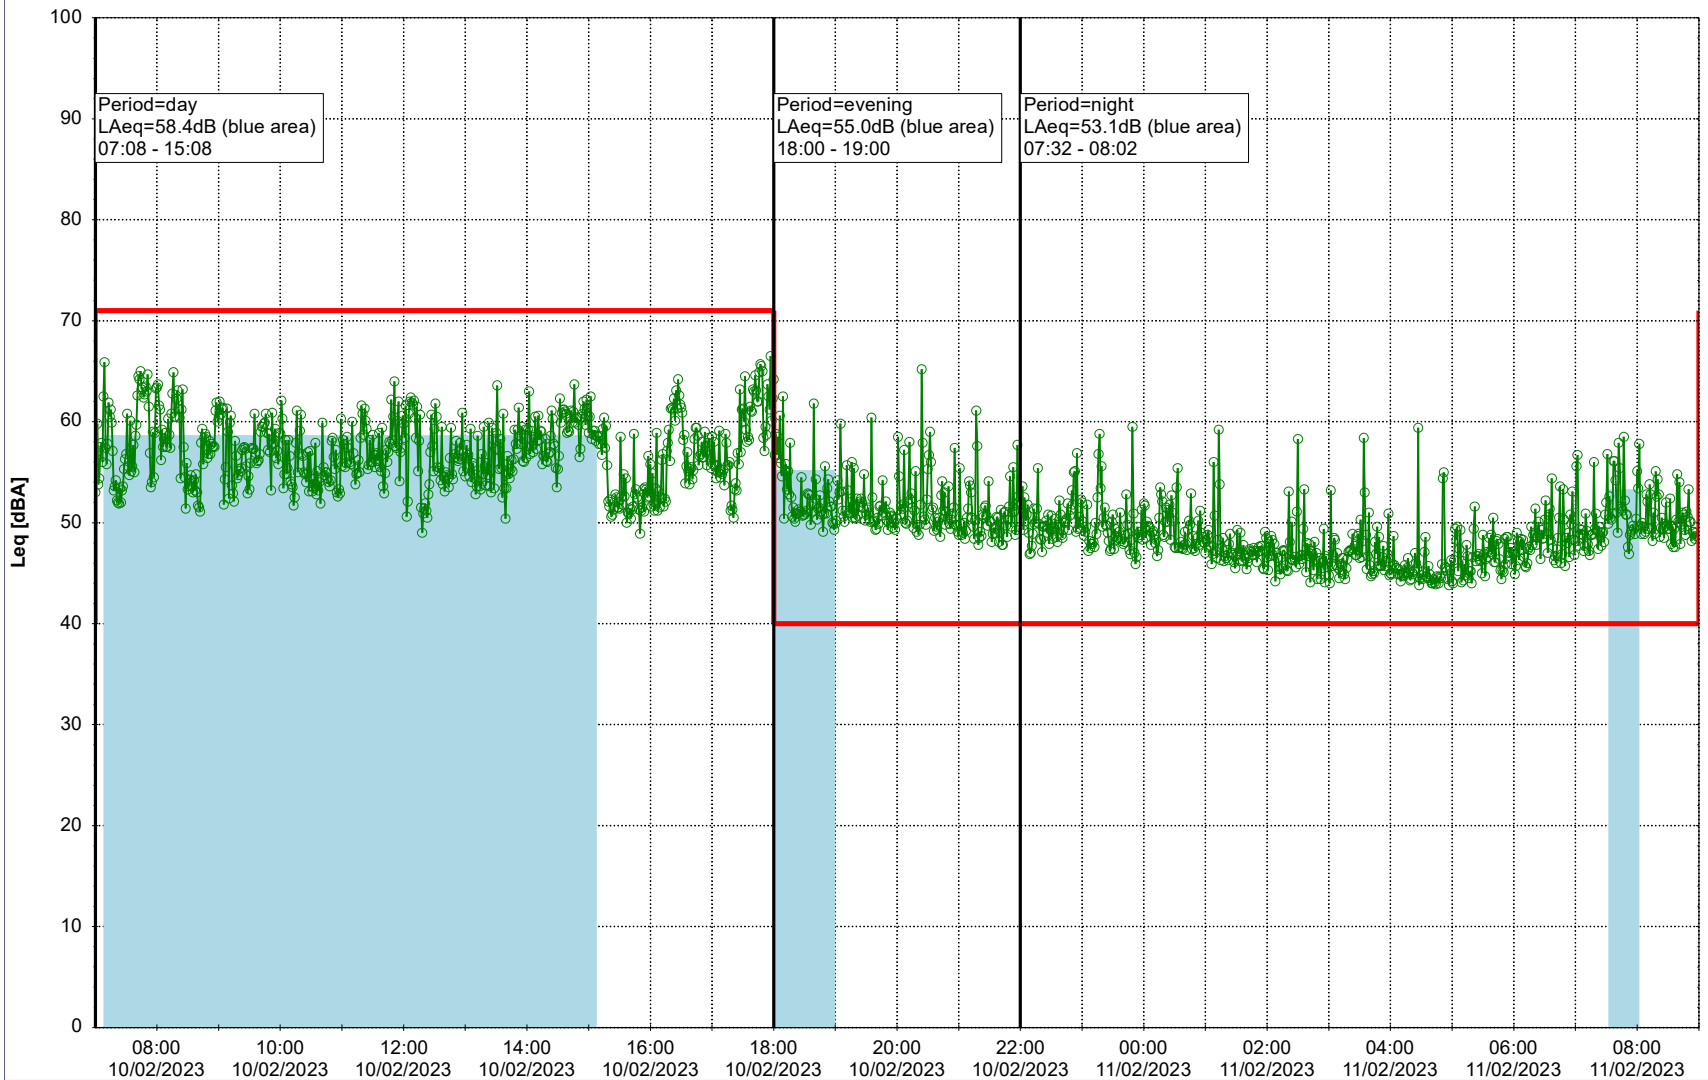

Remarks

...

Noise Time Related Diagram

○○○ NEL_NS01

Project: Kronos Sydhavnen
Construction: Ny Ellebjerg
Location: N-V

Plan View

Remarks

...

Noise Time Related Diagram

10/02/2023
11/02/2023

○○○ NEL_NS01

Project: Kronos Sydhavnen
Construction: Ny Ellebjerg
Location: N-V

Plan View

Remarks

...

Noise Time Related Diagram

11/02/2023
12/02/2023

○○○ NEL_NS01

Project: Kronos Sydhavnen
Construction: Ny Ellebjerg
Location: N-V

12/02/2023
13/02/2023

Plan View

Remarks

...

Noise Time Related Diagram