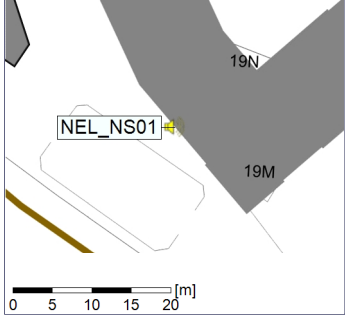

Remarks

...

Noise Time Related Diagram

○○○ NEL_NS01

Project: Kronos Sydhavnen
Construction: Ny Ellebjerg
Location: N-V

Plan View

Remarks

...

Noise Time Related Diagram

10/02/2023
11/02/2023

○○○ NEL_NS01

Project: Kronos Sydhavnen
Construction: Ny Ellebjerg
Location: N-V

Plan View

Remarks

...

Noise Time Related Diagram