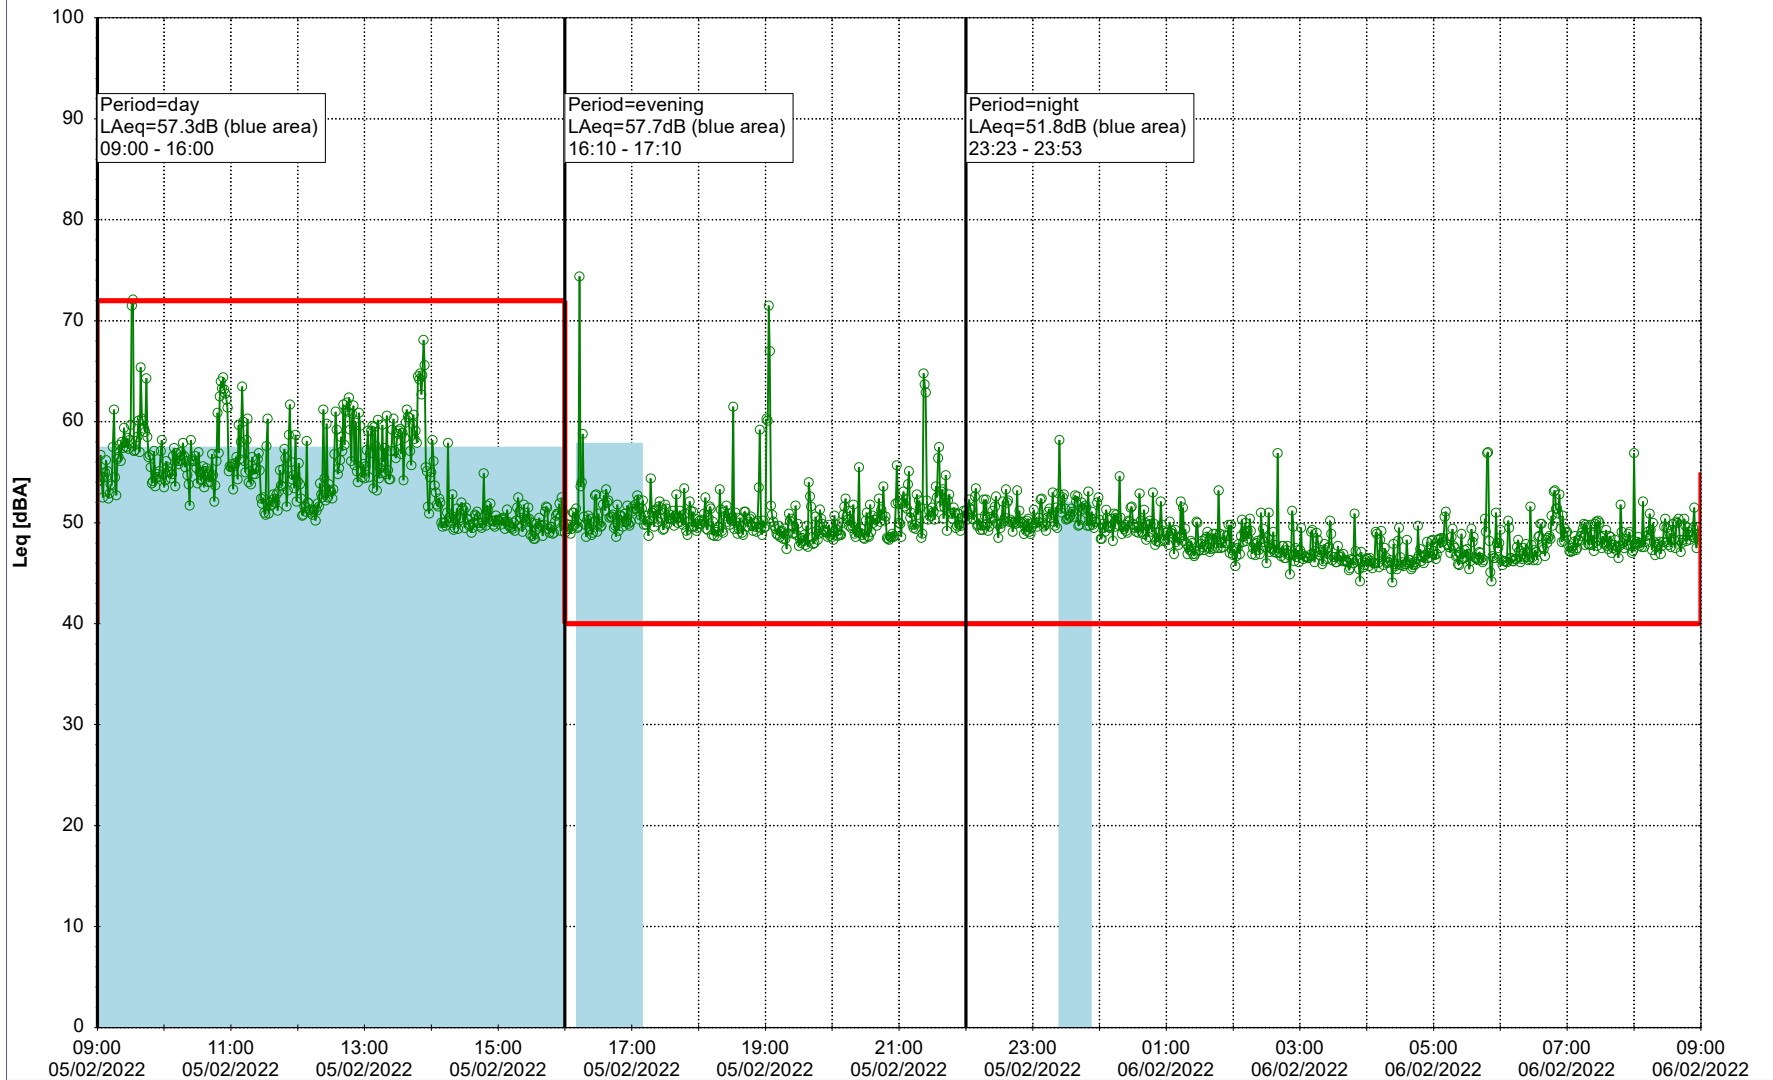

Noise Time Related Diagram

05/02/2022
06/02/2022

○○○○ MOP_NS01