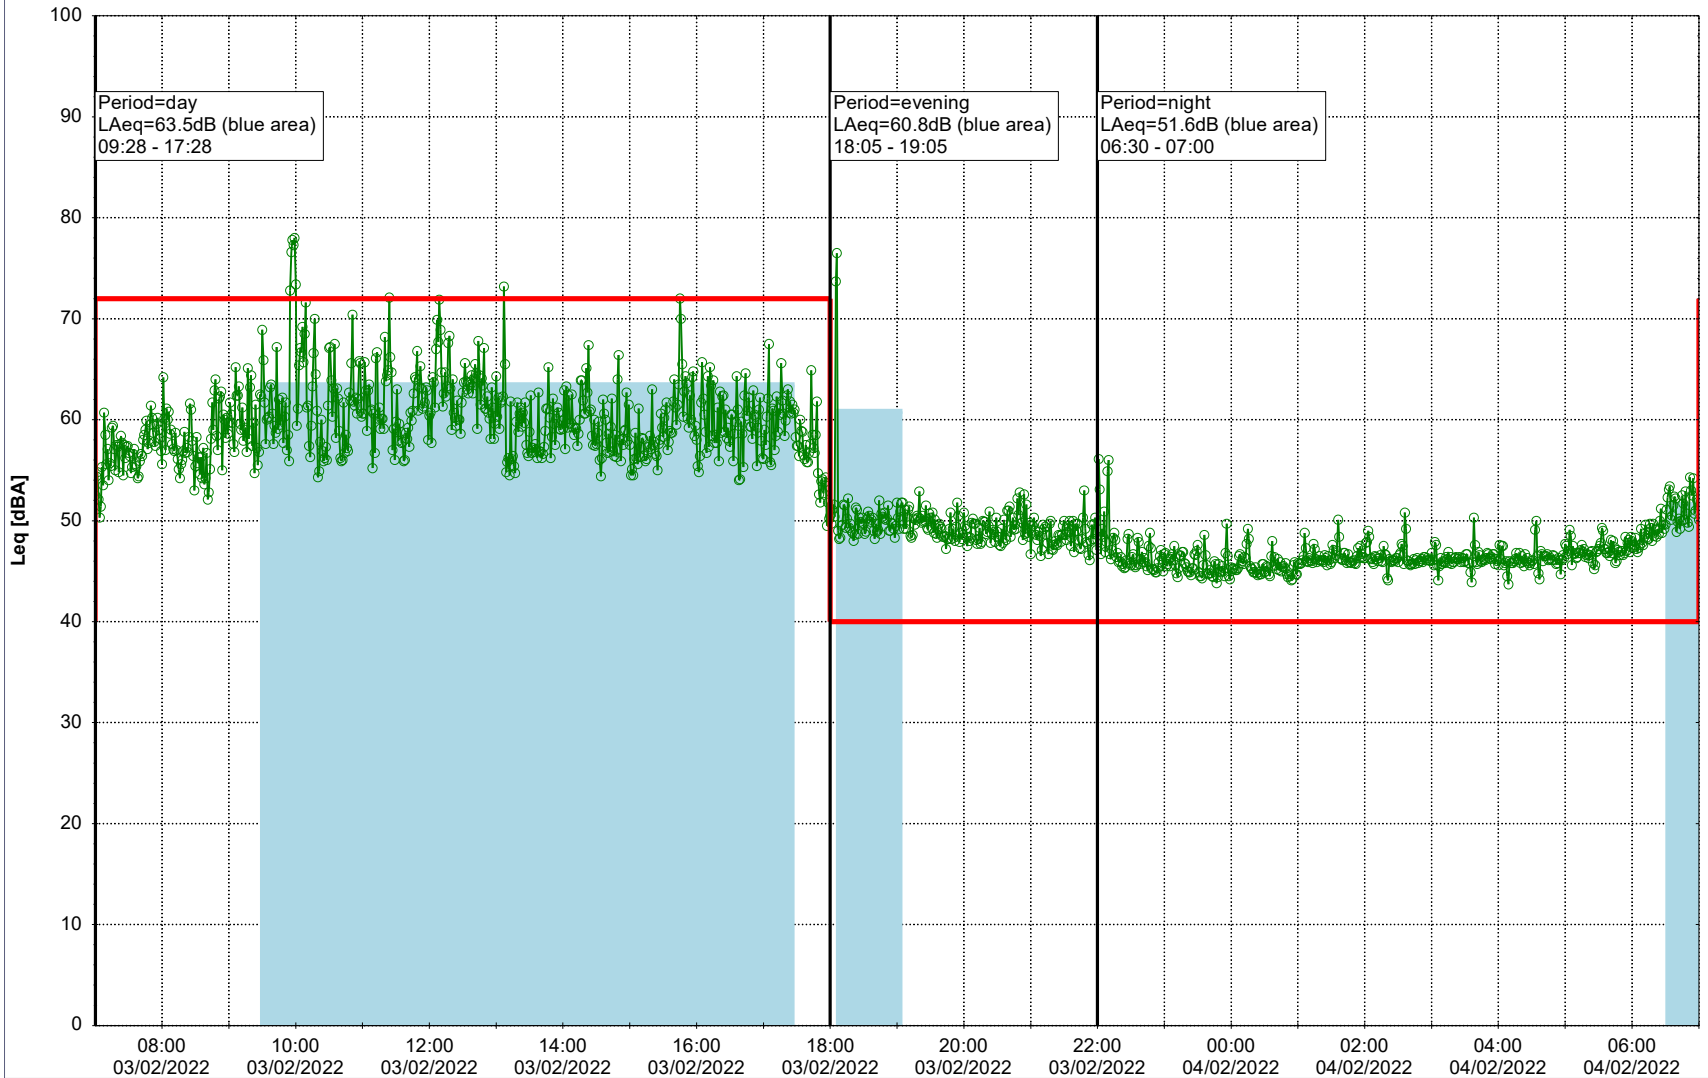

Noise Time Related Diagram

03/02/2022
04/02/2022

○○○○ MOP_NS01