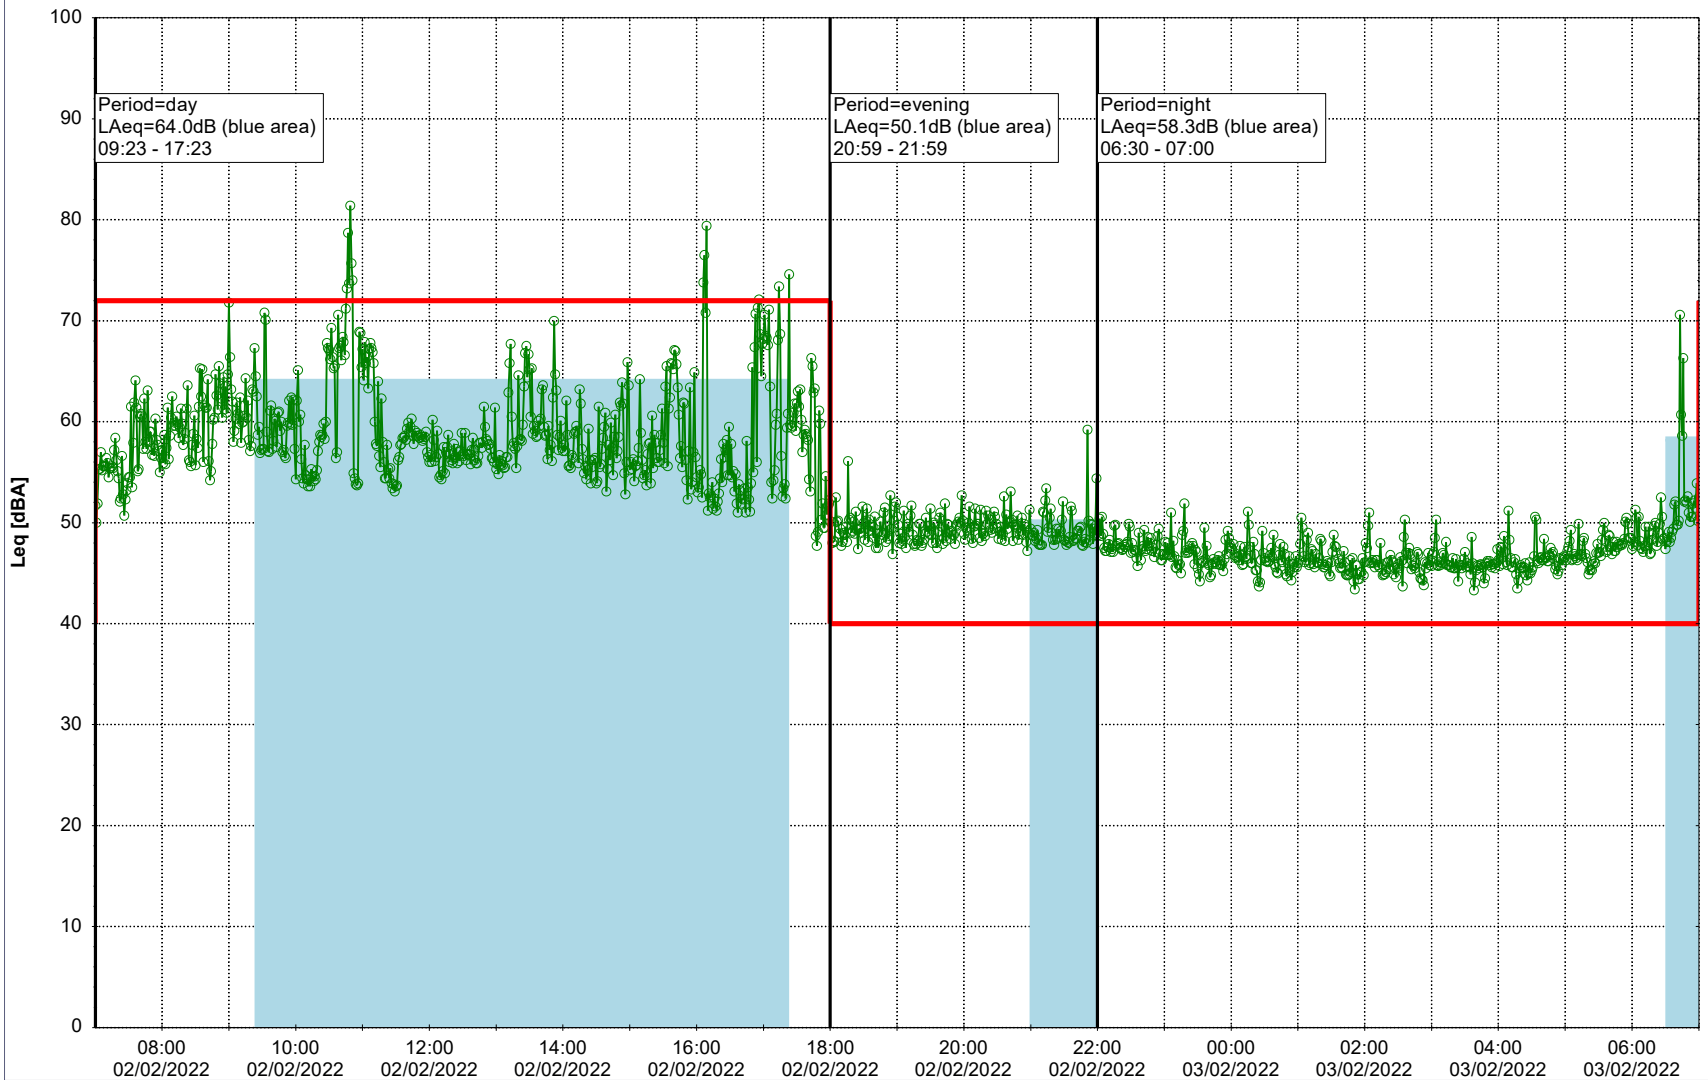

Noise Time Related Diagram

02/02/2022
03/02/2022

○○○○ MOP_NS01