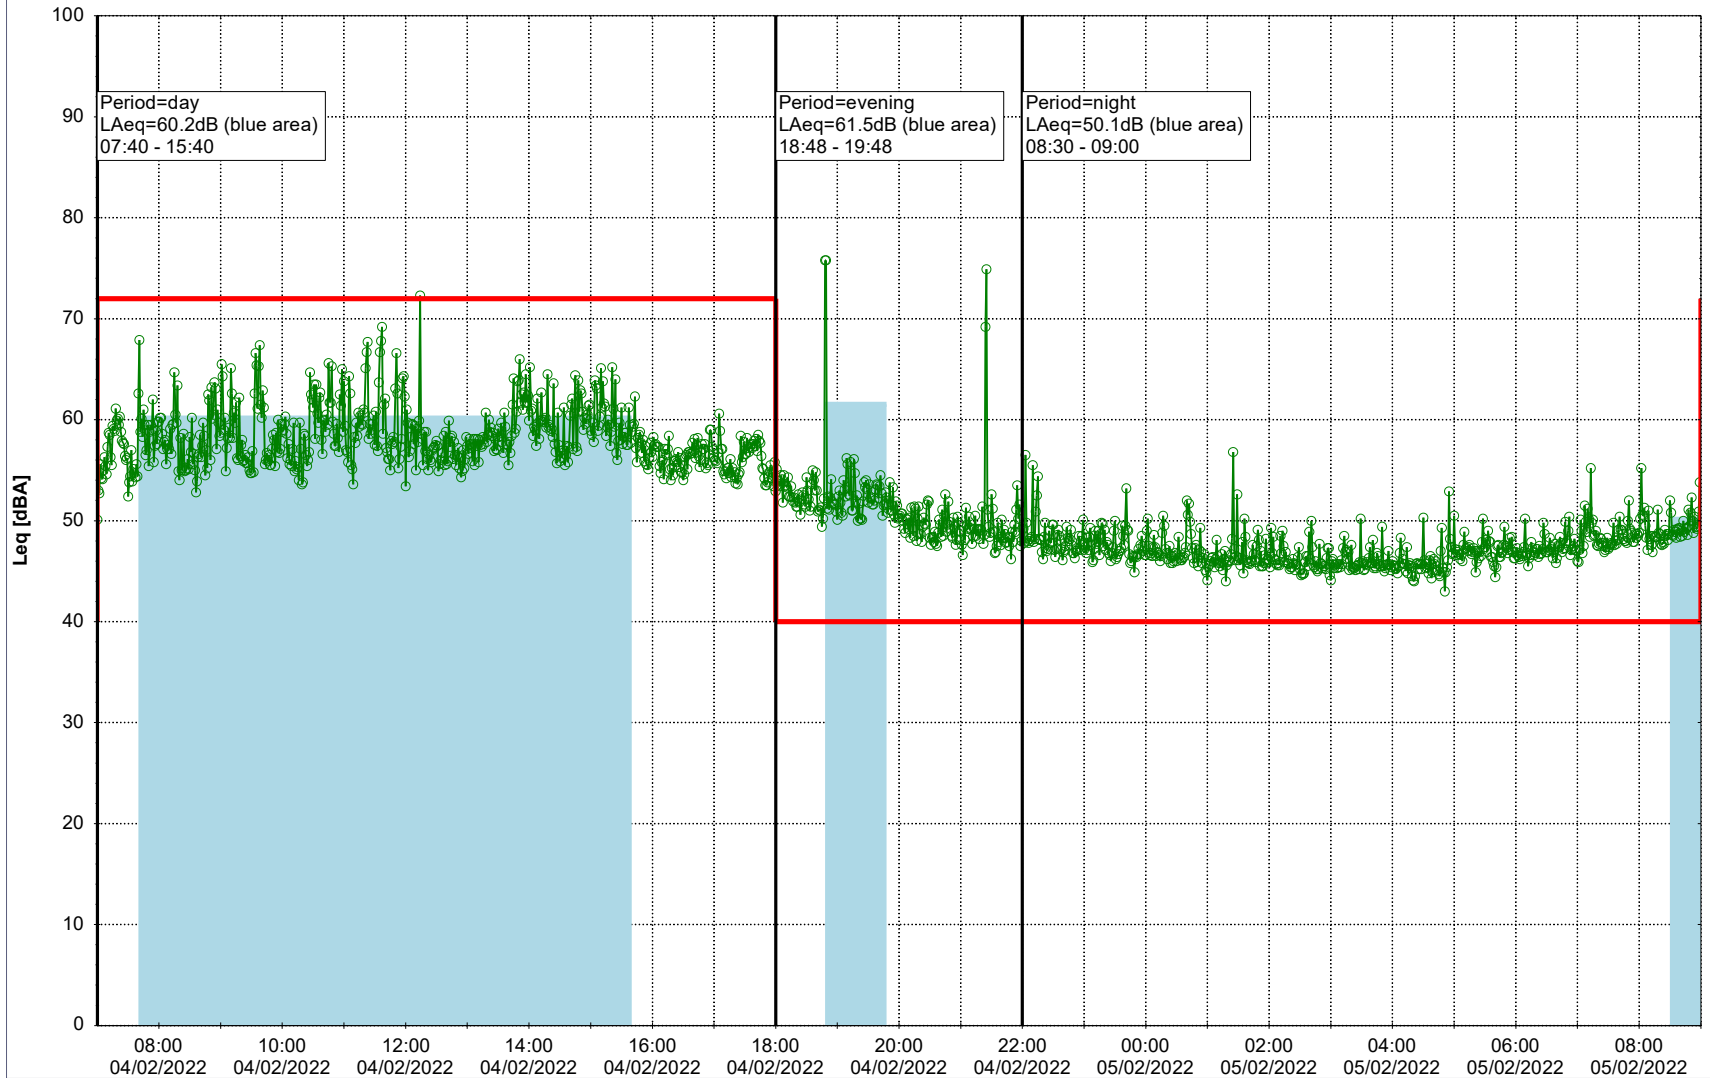

Noise Time Related Diagram

04/02/2022
05/02/2022

○○○○ MOP_NS01