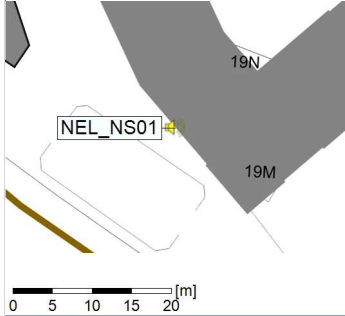

Remarks

...

Noise Time Related Diagram

16/03/2022
17/03/2022

○ NEL_NS01

Project: Kronos Sydhavnen
Construction: Ny Ellebjerg
Location: N-V

Plan View

Remarks