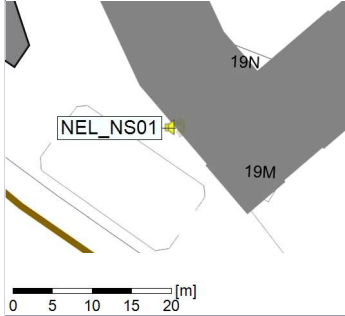

Plan View

Remarks

...

Noise Time Related Diagram

15/03/2022
16/03/2022

○ NEL_NS01

Project: Kronos Sydhavnen
Construction: Ny Ellebjerg
Location: N-V

Plan View