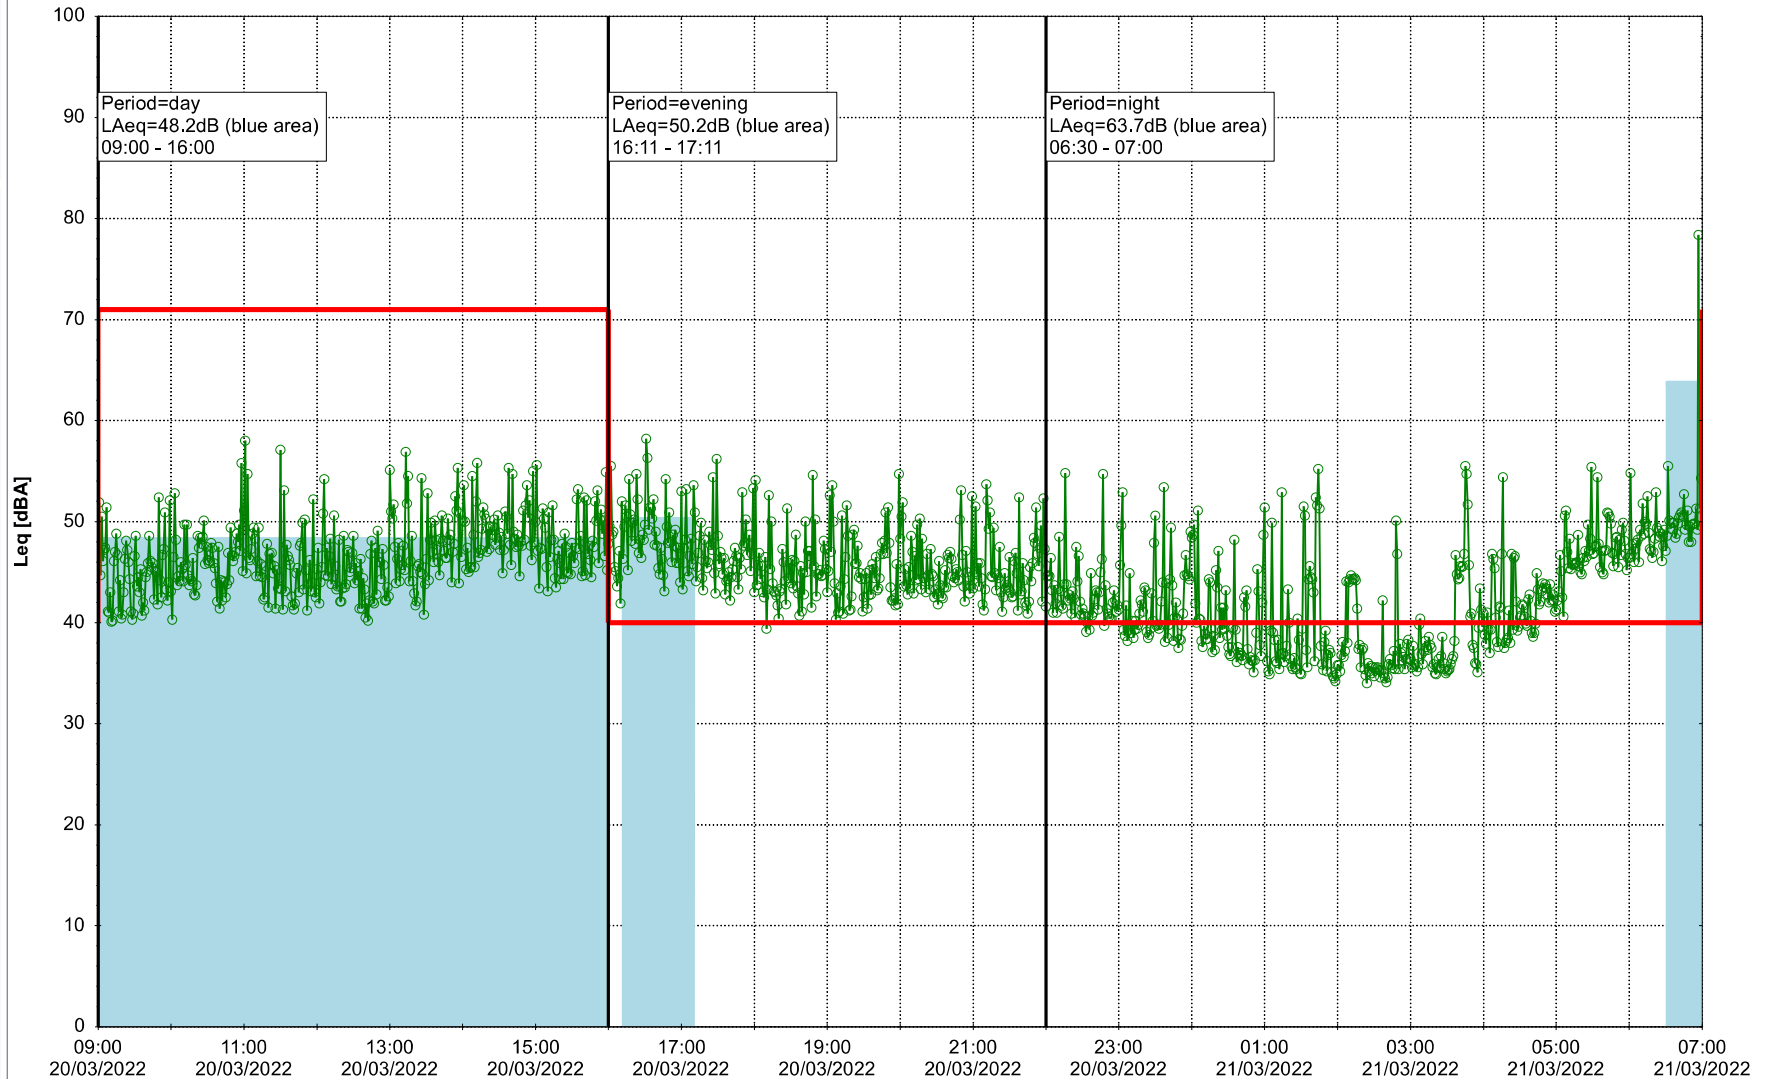

Noise Time Related Diagram

18/03/2022
19/03/2022

○ NEL_NS01

Project: Kronos Sydhavnen
Construction: Ny Ellebjerg
Location: N-V

Plan View

Remarks

...

Noise Time Related Diagram

19/03/2022
20/03/2022

○ NEL_NS01

Project: Kronos Sydhavnen
Construction: Ny Ellebjerg
Location: N-V

20/03/2022
21/03/2022

Plan View

Noise Time Related Diagram

○○○ NEL_NS01

Remarks