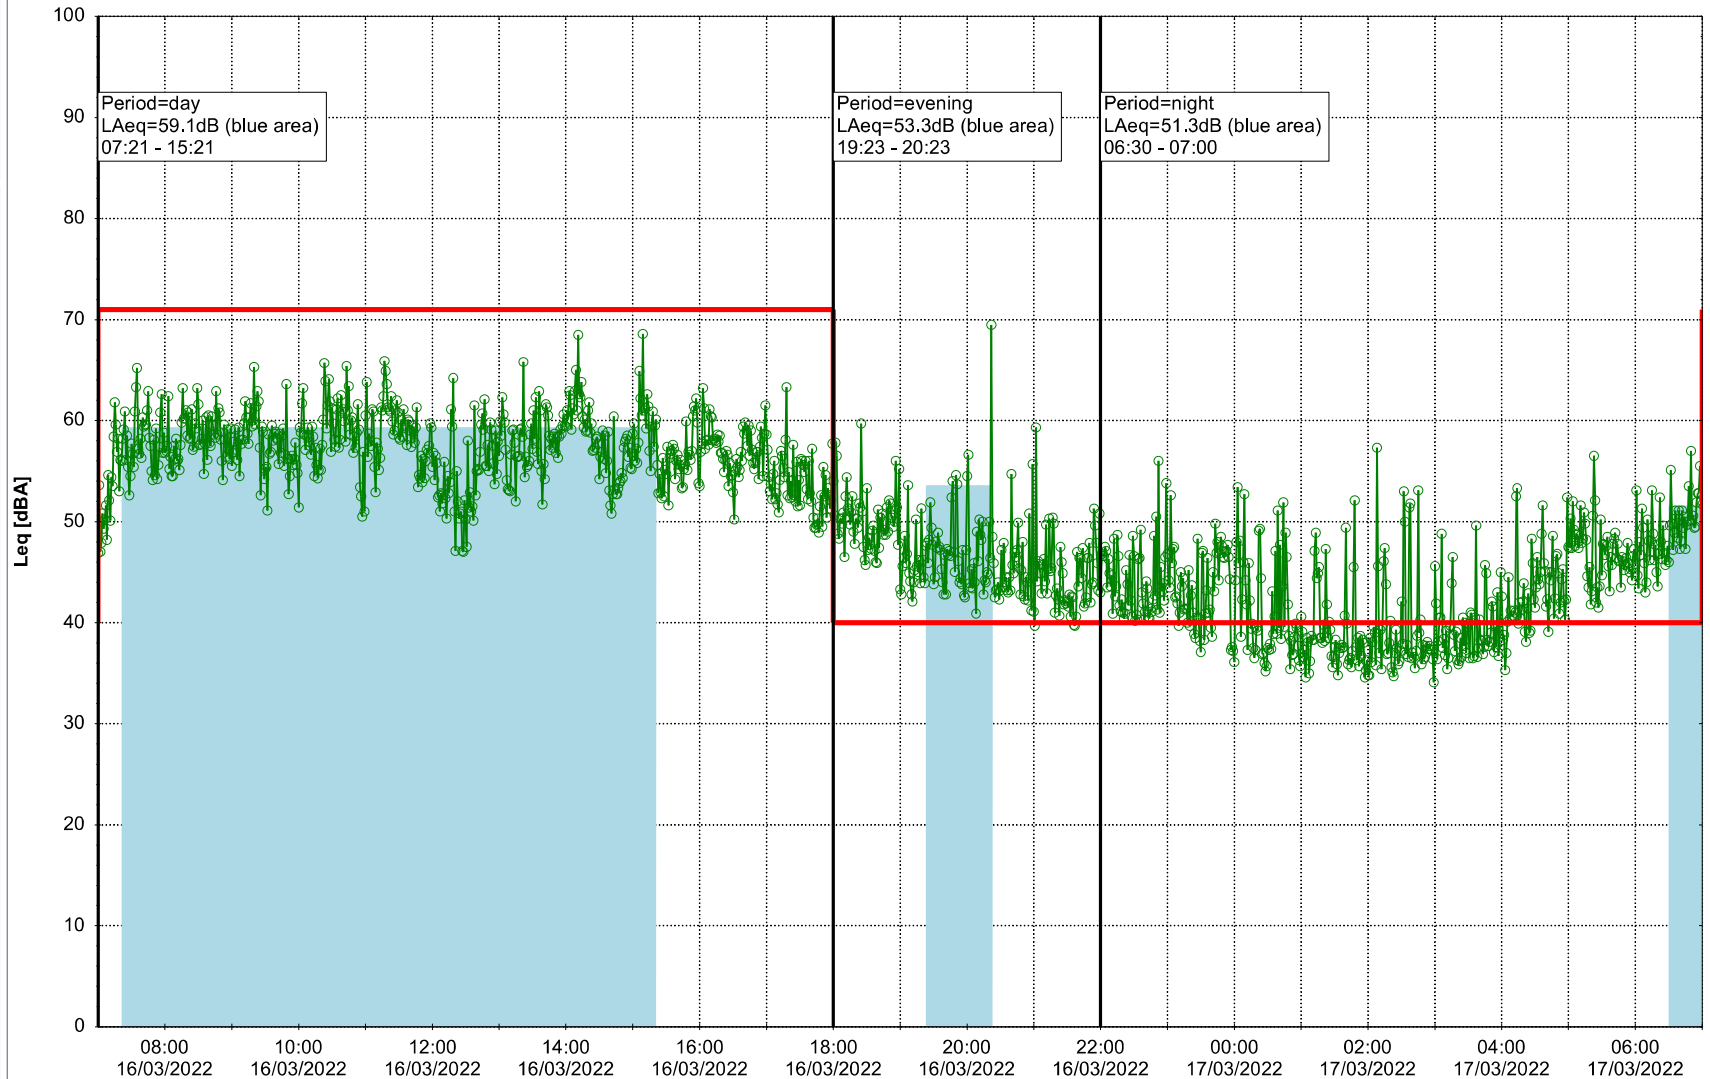

Plan View

Remarks

...

Noise Time Related Diagram

15/03/2022
16/03/2022

○ NEL_NS01

Project: Kronos Sydhavnen
Construction: Ny Ellebjerg
Location: N-V

Plan View

Remarks

...

Noise Time Related Diagram

16/03/2022
17/03/2022

○ NEL_NS01

Project: Kronos Sydhavnen
Construction: Ny Ellebjerg
Location: N-V

Plan View

Remarks

Noise Time Related Diagram

18/03/2022
19/03/2022

○ NEL_NS01

Project: Kronos Sydhavnen
Construction: Ny Ellebjerg
Location: N-V

Plan View

Remarks

...

Noise Time Related Diagram

19/03/2022
20/03/2022

○ NEL_NS01

Project: Kronos Sydhavnen
Construction: Ny Ellebjerg
Location: N-V

20/03/2022
21/03/2022

Plan View

Noise Time Related Diagram

○○○ NEL_NS01

Remarks