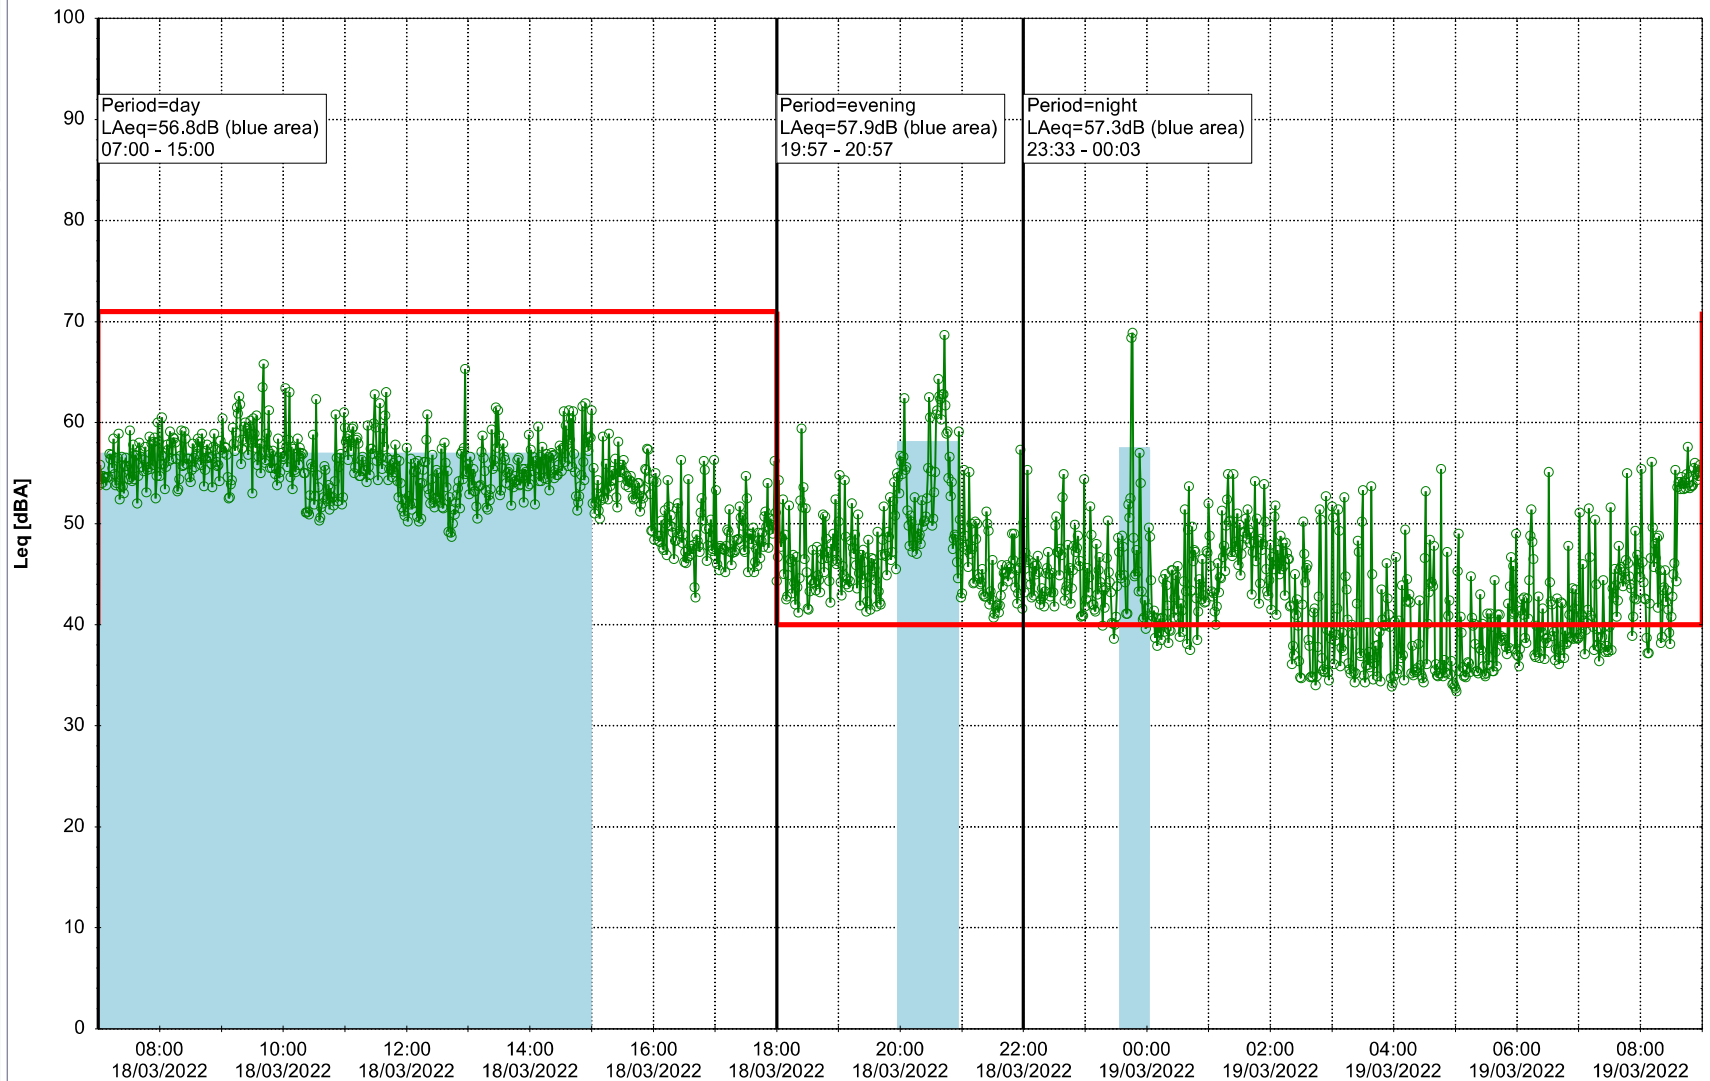

...

Noise Time Related Diagram

17/03/2022
18/03/2022

○ NEL_NS01

Project: Kronos Sydhavnen
Construction: Ny Ellebjerg
Location: N-V

Plan View

Remarks

...

Noise Time Related Diagram

18/03/2022
19/03/2022

○ NEL_NS01

Project: Kronos Sydhavnen
Construction: Ny Ellebjerg
Location: N-V

Plan View

Remarks

...

Noise Time Related Diagram

19/03/2022
20/03/2022

○ NEL_NS01

Project: Kronos Sydhavnen
Construction: Ny Ellebjerg
Location: N-V

20/03/2022
21/03/2022

Plan View

Noise Time Related Diagram

○○○ NEL_NS01

Remarks