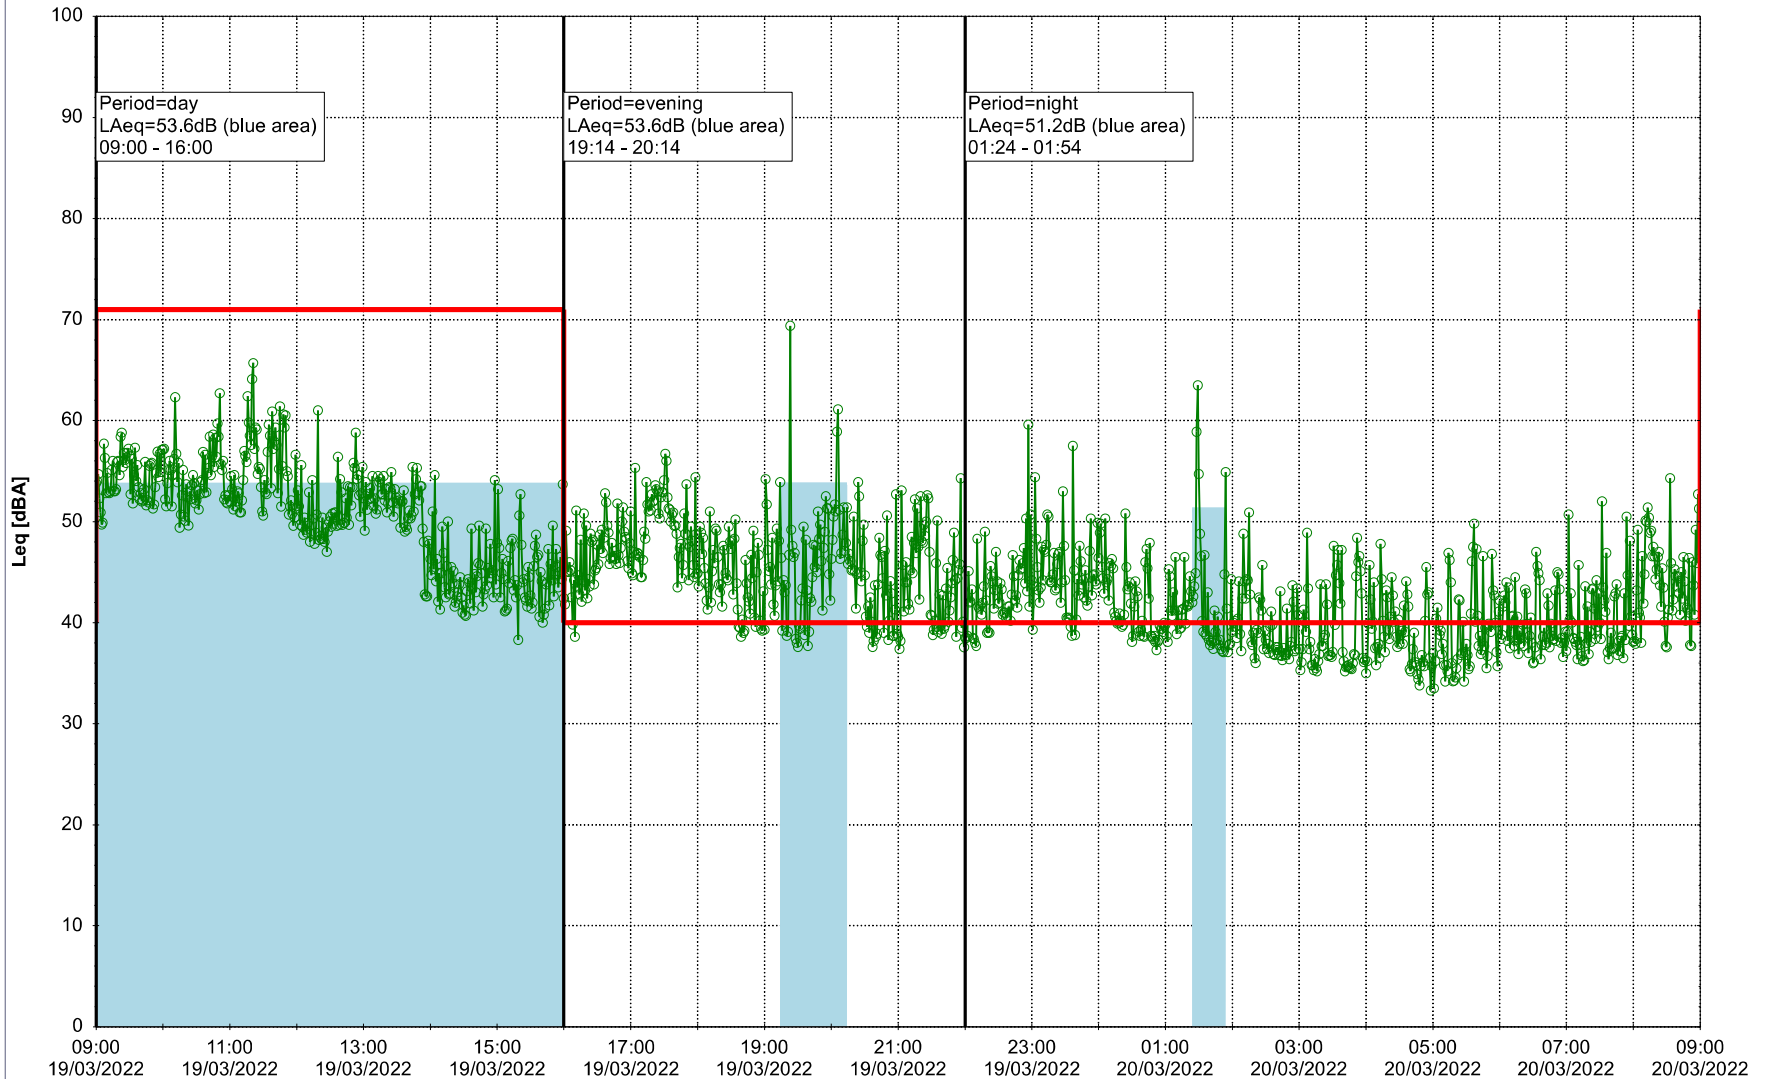

Noise Time Related Diagram

18/03/2022
19/03/2022

○ NEL_NS01

Project: Kronos Sydhavnen
Construction: Ny Ellebjerg
Location: N-V

Plan View

Remarks

...

Noise Time Related Diagram

19/03/2022
20/03/2022

○ NEL_NS01

Project: Kronos Sydhavnen
Construction: Ny Ellebjerg
Location: N-V

20/03/2022
21/03/2022

Plan View

Noise Time Related Diagram

○○○ NEL_NS01

Remarks