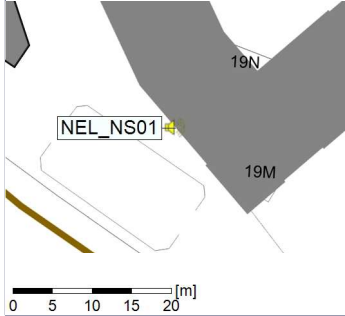

19/03/2022
20/03/2022

○ NEL_NS01

Project: Kronos Sydhavnen
Construction: Ny Ellebjerg
Location: N-V

20/03/2022
21/03/2022

Plan View

Noise Time Related Diagram

○○○ NEL_NS01

Remarks