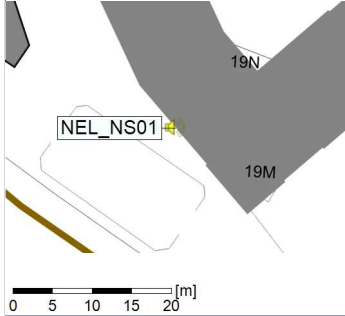

Noise Time Related Diagram

18/03/2022
19/03/2022

○ NEL_NS01

Project: Kronos Sydhavnen
Construction: Ny Ellebjerg
Location: N-V

Plan View

Remarks

...

Noise Time Related Diagram