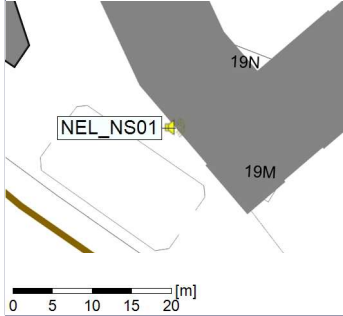

Project: Kronos Sydhavnen
Construction: Ny Ellebjerg
Location: N-V

Plan View