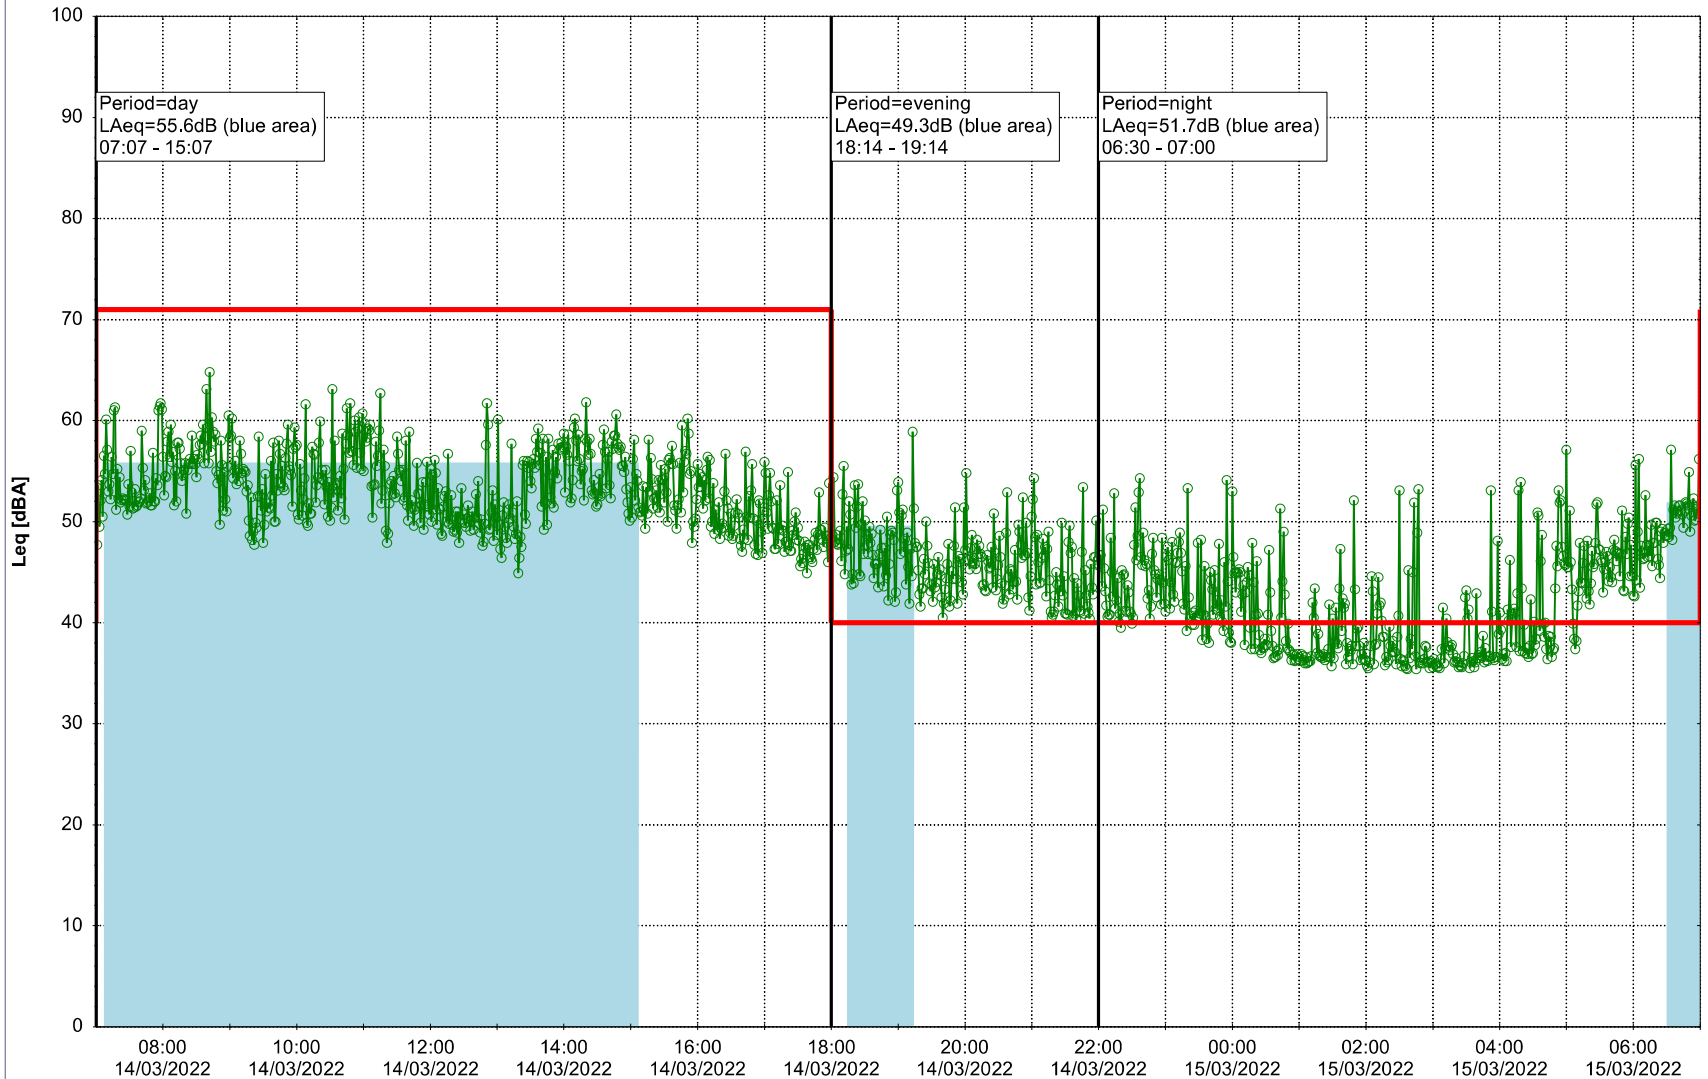

Project: Kronos Sydhavnen
Construction: Ny Ellebjerg
Location: N-V

Plan View

Remarks

...

Noise Time Related Diagram

14/03/2022
15/03/2022

○ NEL_NS01

Project: Kronos Sydhavnen
Construction: Ny Ellebjerg
Location: N-V

Plan View

Remarks

...

Noise Time Related Diagram

15/03/2022
16/03/2022

○ NEL_NS01

Project: Kronos Sydhavnen
Construction: Ny Ellebjerg
Location: N-V

Plan View

Remarks

...

Noise Time Related Diagram

16/03/2022
17/03/2022

○ NEL_NS01

Project: Kronos Sydhavnen
Construction: Ny Ellebjerg
Location: N-V

Plan View

Remarks

19/03/2022
20/03/2022

○ NEL_NS01

Project: Kronos Sydhavnen
Construction: Ny Ellebjerg
Location: N-V

20/03/2022
21/03/2022

Plan View

Noise Time Related Diagram

○○○ NEL_NS01

Remarks