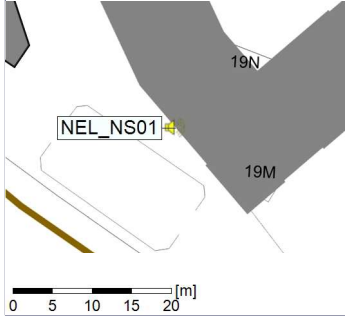

Project: Kronos Sydhavnen
Construction: Ny Ellebjerg
Location: N-V

Plan View

Remarks

...

Noise Time Related Diagram

14/03/2022
15/03/2022

○ NEL_NS01

Project: Kronos Sydhavnen
Construction: Ny Ellebjerg
Location: N-V