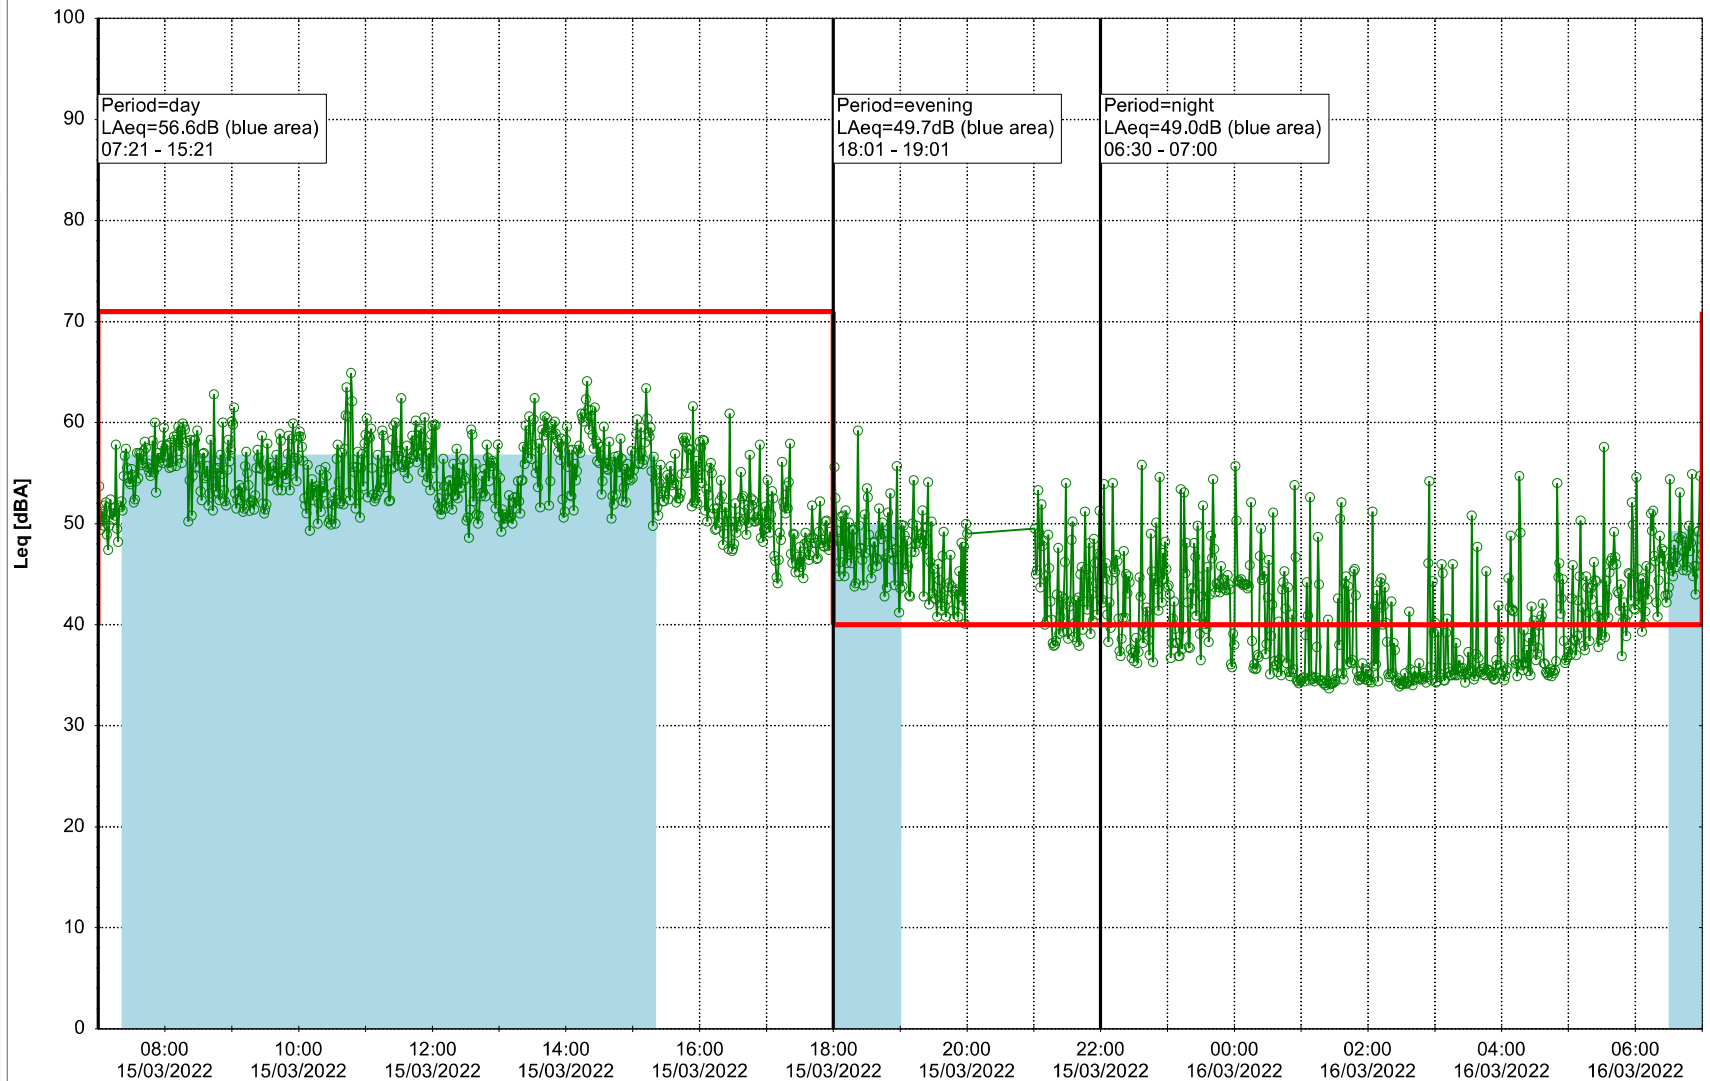

Plan View

Remarks

...

Noise Time Related Diagram

15/03/2022
16/03/2022

○ NEL_NS01

Project: Kronos Sydhavnen
Construction: Ny Ellebjerg
Location: N-V

Plan View

Remarks

...

Noise Time Related Diagram

16/03/2022
17/03/2022

○ NEL_NS01

Project: Kronos Sydhavnen
Construction: Ny Ellebjerg
Location: N-V

Plan View

Remarks

Noise Time Related Diagram

18/03/2022
19/03/2022

○ NEL_NS01

Project: Kronos Sydhavnen
Construction: Ny Ellebjerg
Location: N-V

Plan View

Remarks

...

Noise Time Related Diagram

19/03/2022
20/03/2022

○ NEL_NS01

Project: Kronos Sydhavnen
Construction: Ny Ellebjerg
Location: N-V

20/03/2022
21/03/2022

Plan View

Noise Time Related Diagram

○○○ NEL_NS01

Remarks