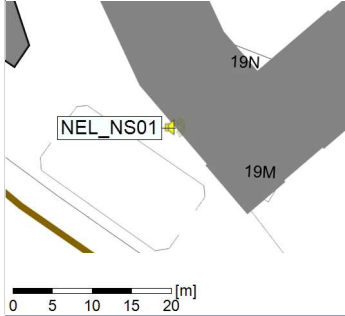

...

Noise Time Related Diagram

17/03/2022
18/03/2022

○ NEL_NS01

Project: Kronos Sydhavnen
Construction: Ny Ellebjerg
Location: N-V

Plan View

Remarks

...