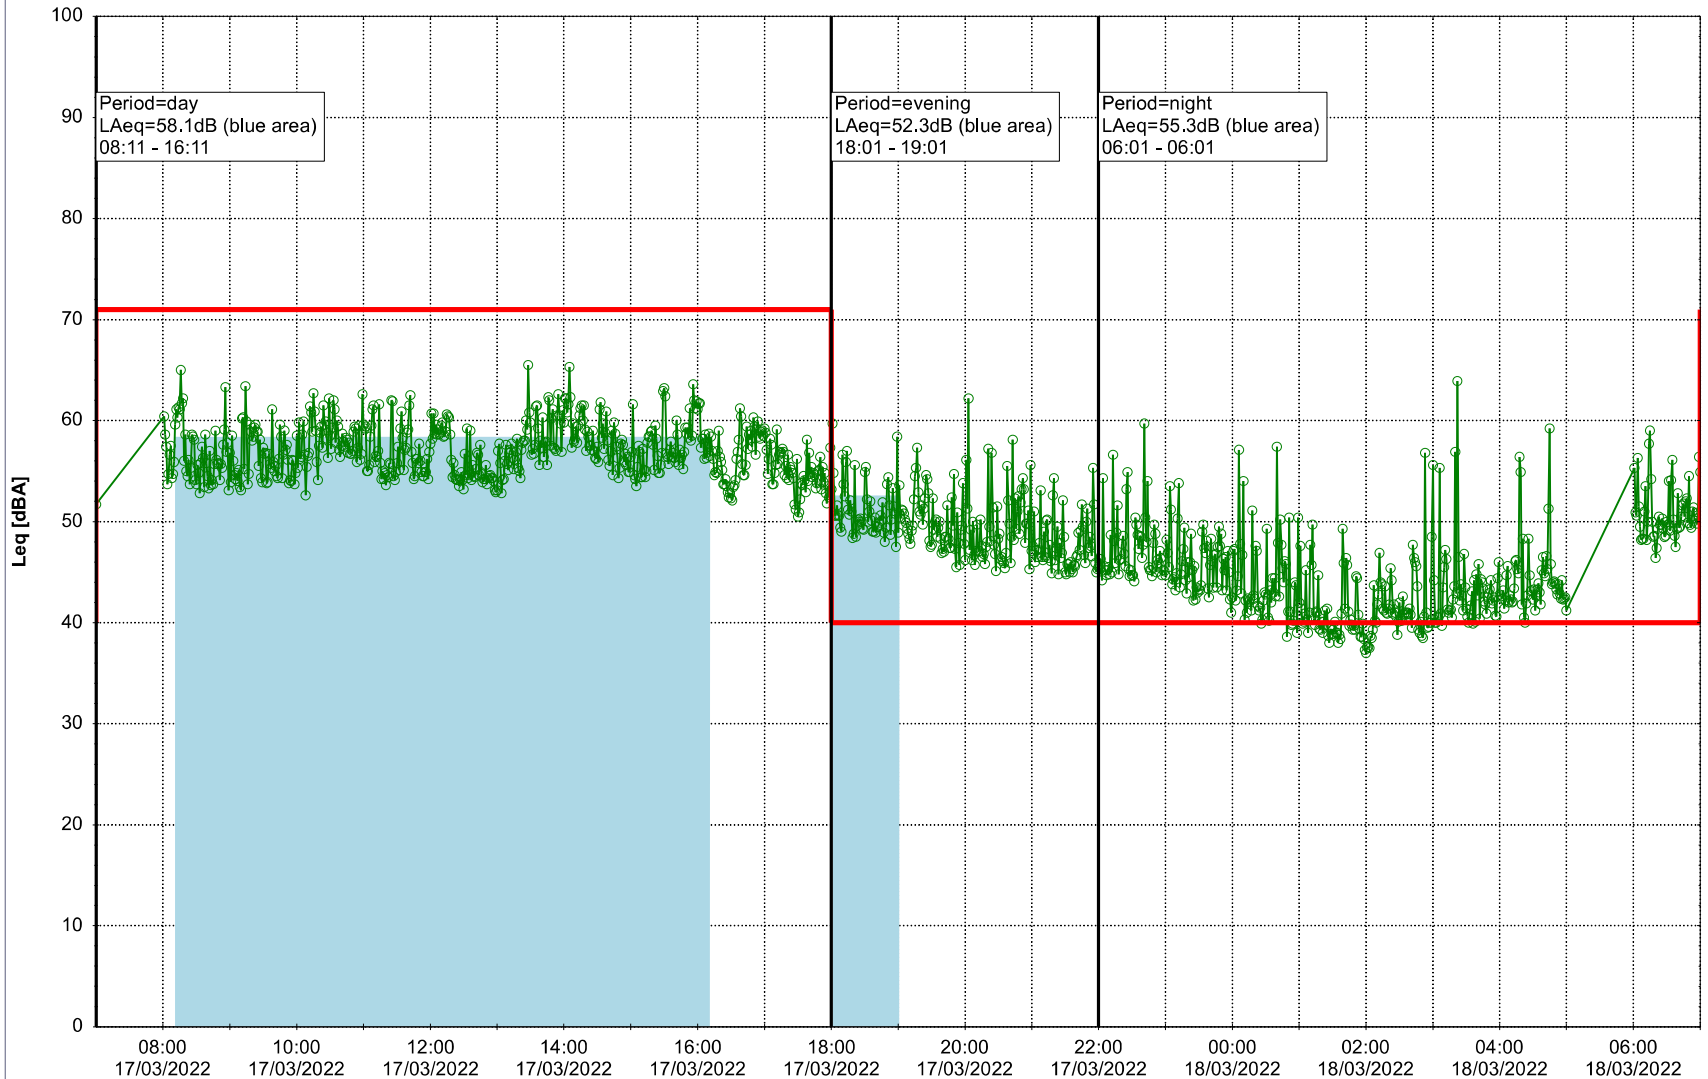

Remarks

...

Noise Time Related Diagram

16/03/2022
17/03/2022

○ NEL_NS01

Project: Kronos Sydhavnen
Construction: Ny Ellebjerg
Location: N-V

Plan View

Remarks

...

Noise Time Related Diagram

17/03/2022
18/03/2022

○ NEL_NS01

Project: Kronos Sydhavnen
Construction: Ny Ellebjerg
Location: N-V

Plan View

Remarks

...

Noise Time Related Diagram

18/03/2022
19/03/2022

○ NEL_NS01

Project: Kronos Sydhavnen
Construction: Ny Ellebjerg
Location: N-V

Plan View

Remarks

...

Noise Time Related Diagram