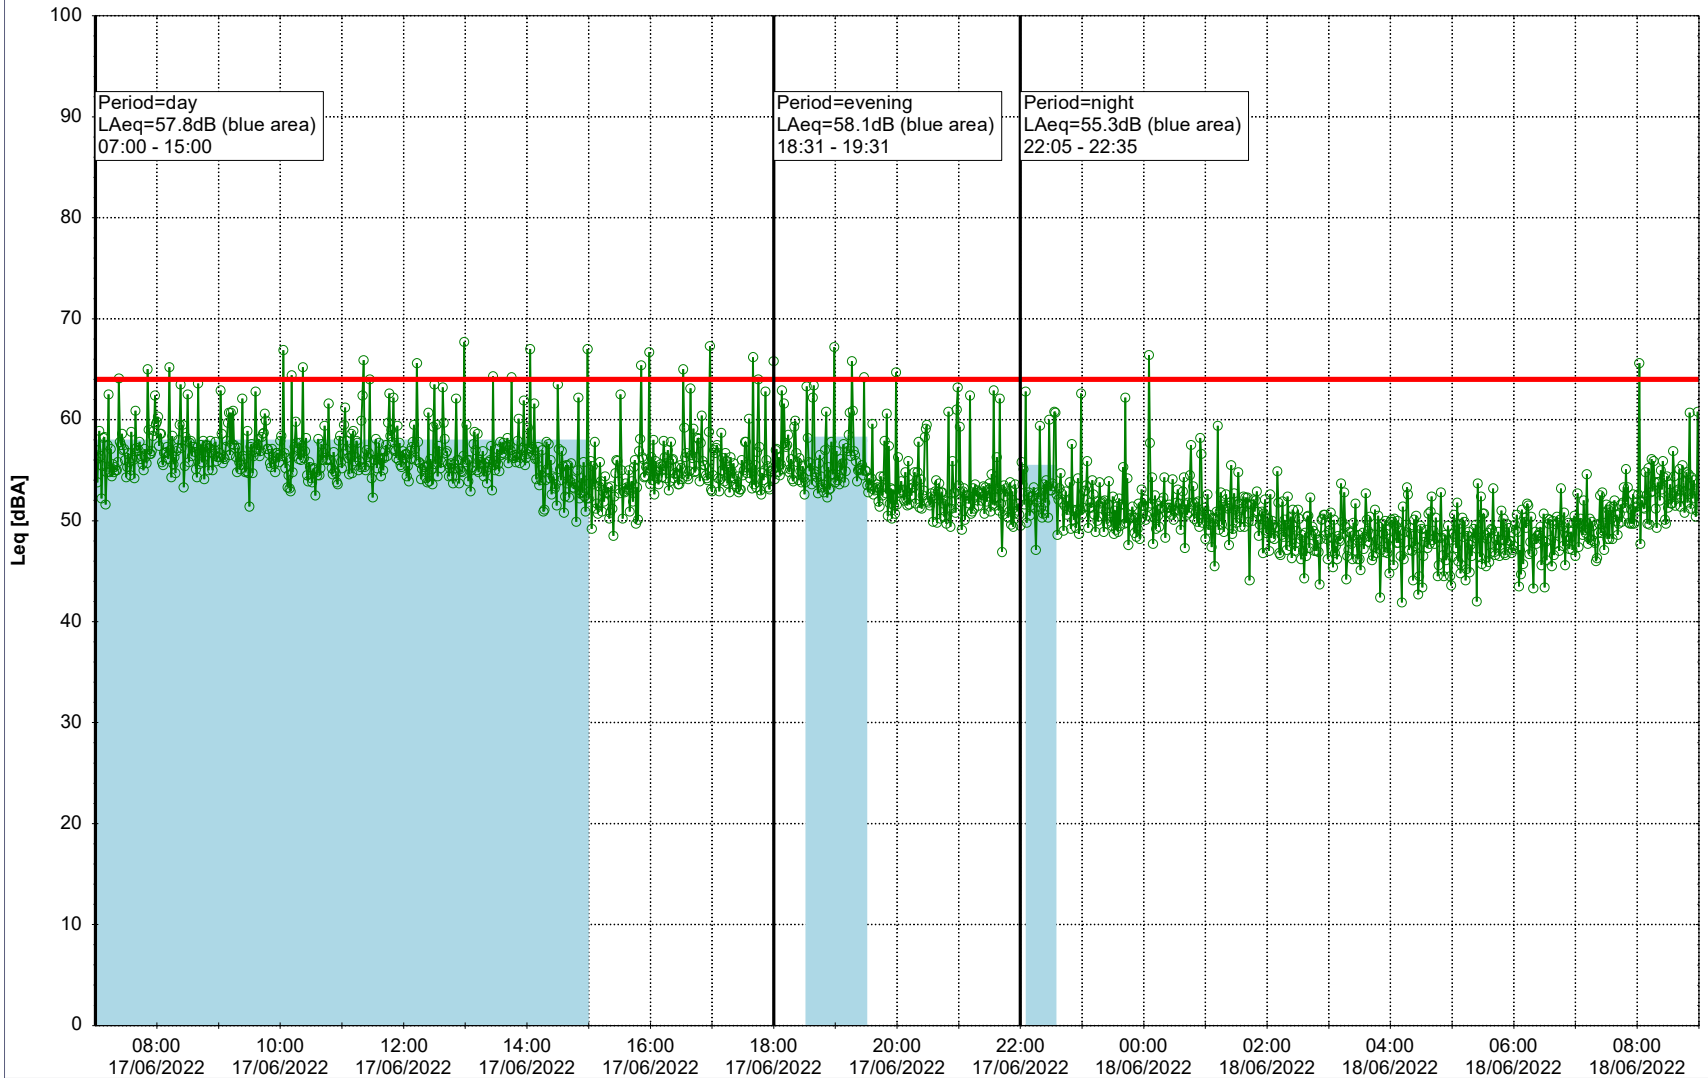

Noise Time Related Diagram

○○○ GAB_NS01

Project: Kronos Sydhavnen
Construction: Gåsebæk
Location: N-V

16/06/2022
17/06/2022

Remarks

...

Noise Time Related Diagram

○○○ GAB_NS01

Project: Kronos Sydhavnen
Construction: Gåsebæk
Location: N-V

Plan View

Remarks

...

Noise Time Related Diagram

17/06/2022
18/06/2022

○○○ GAB_NS01

Project: Kronos Sydhavnen
Construction: Gåsebæk
Location: N-V

Plan View

Remarks

...

Noise Time Related Diagram

18/06/2022
19/06/2022

○○○○ GAB_NS01

Project: Kronos Sydhavnen
Construction: Gåsebæk
Location: N-V

19/06/2022
20/06/2022

Plan View

Remarks

...

Noise Time Related Diagram

○○○ GAB_NS01