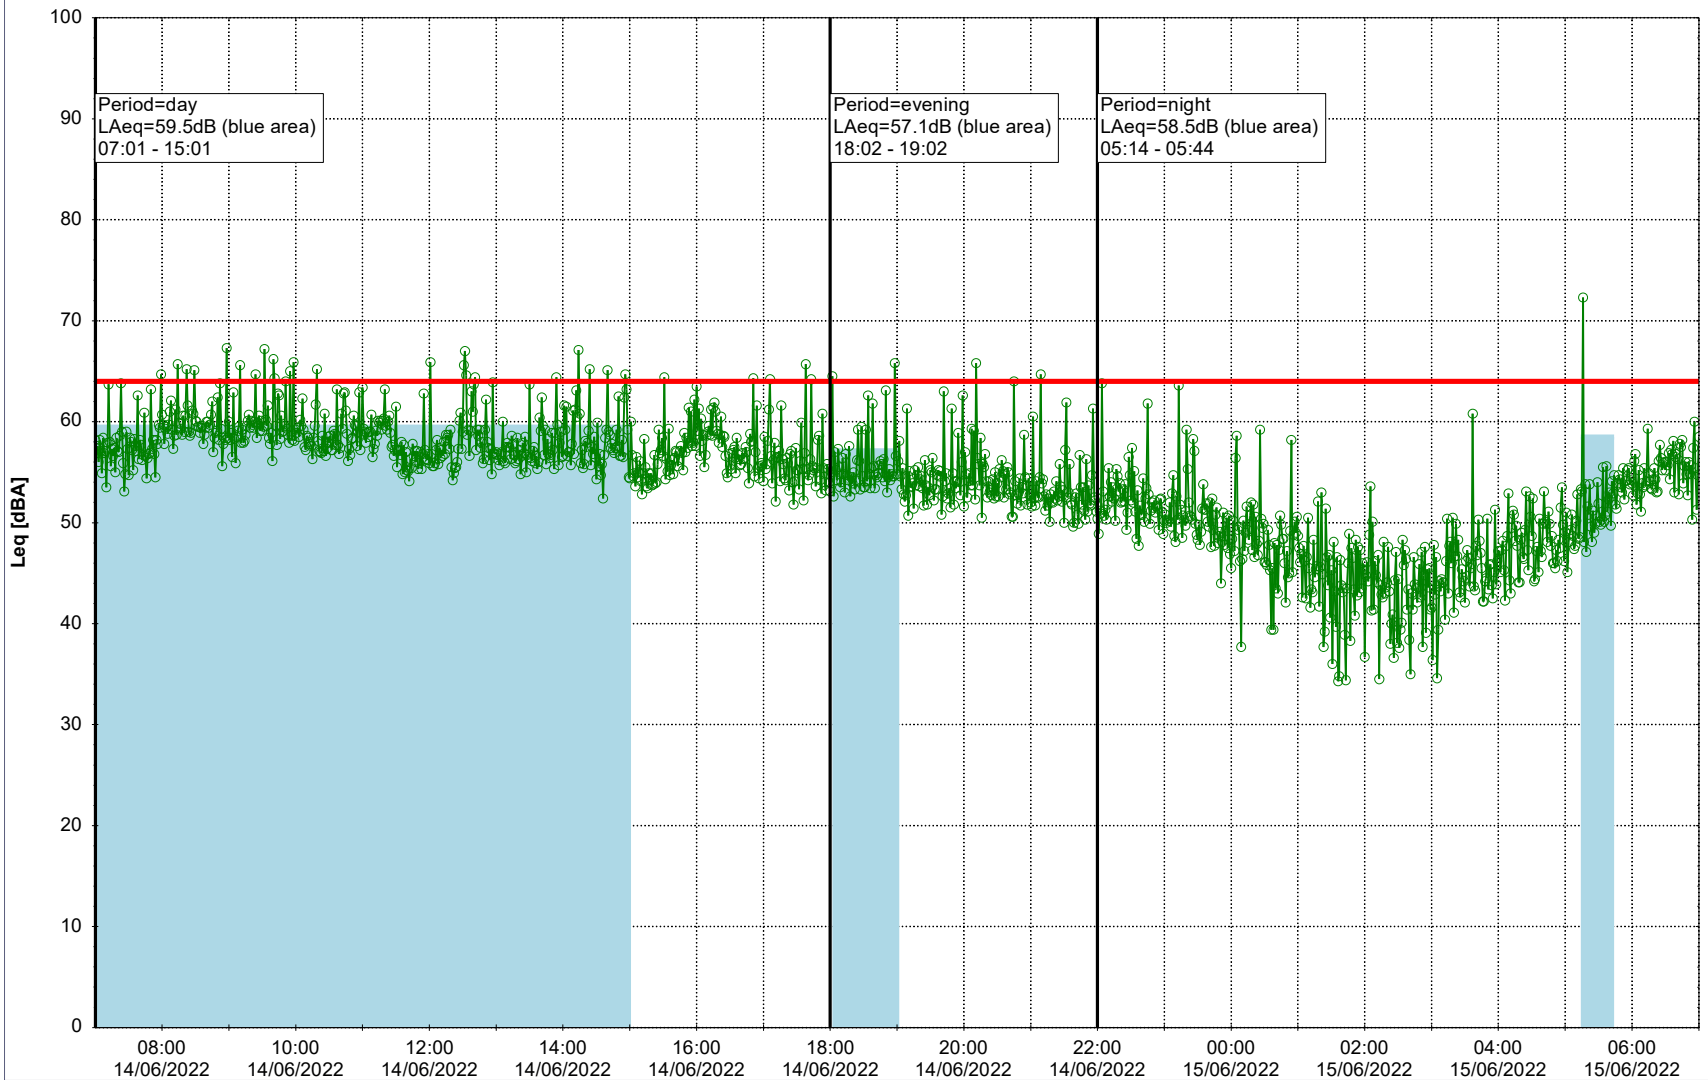

Project: Kronos Sydhavnen
Construction: Gåsebæk
Location: N-V

13/06/2022
14/06/2022

Remarks

...

Noise Time Related Diagram

○○○ GAB_NS01

Project: Kronos Sydhavnen
Construction: Gåsebæk
Location: N-V

14/06/2022
15/06/2022

Remarks

...

Noise Time Related Diagram

○○○ GAB_NS01

Project: Kronos Sydhavnen
Construction: Gåsebæk
Location: N-V

15/06/2022
16/06/2022

Remarks

...

Noise Time Related Diagram

○○○ GAB_NS01

Project: Kronos Sydhavnen
Construction: Gåsebæk
Location: N-V

16/06/2022
17/06/2022

Remarks

...

Noise Time Related Diagram

○○○ GAB_NS01

Plan View

Remarks

...

Noise Time Related Diagram

18/06/2022
19/06/2022

○○○○ GAB_NS01

Project: Kronos Sydhavnen
Construction: Gåsebæk
Location: N-V

19/06/2022
20/06/2022