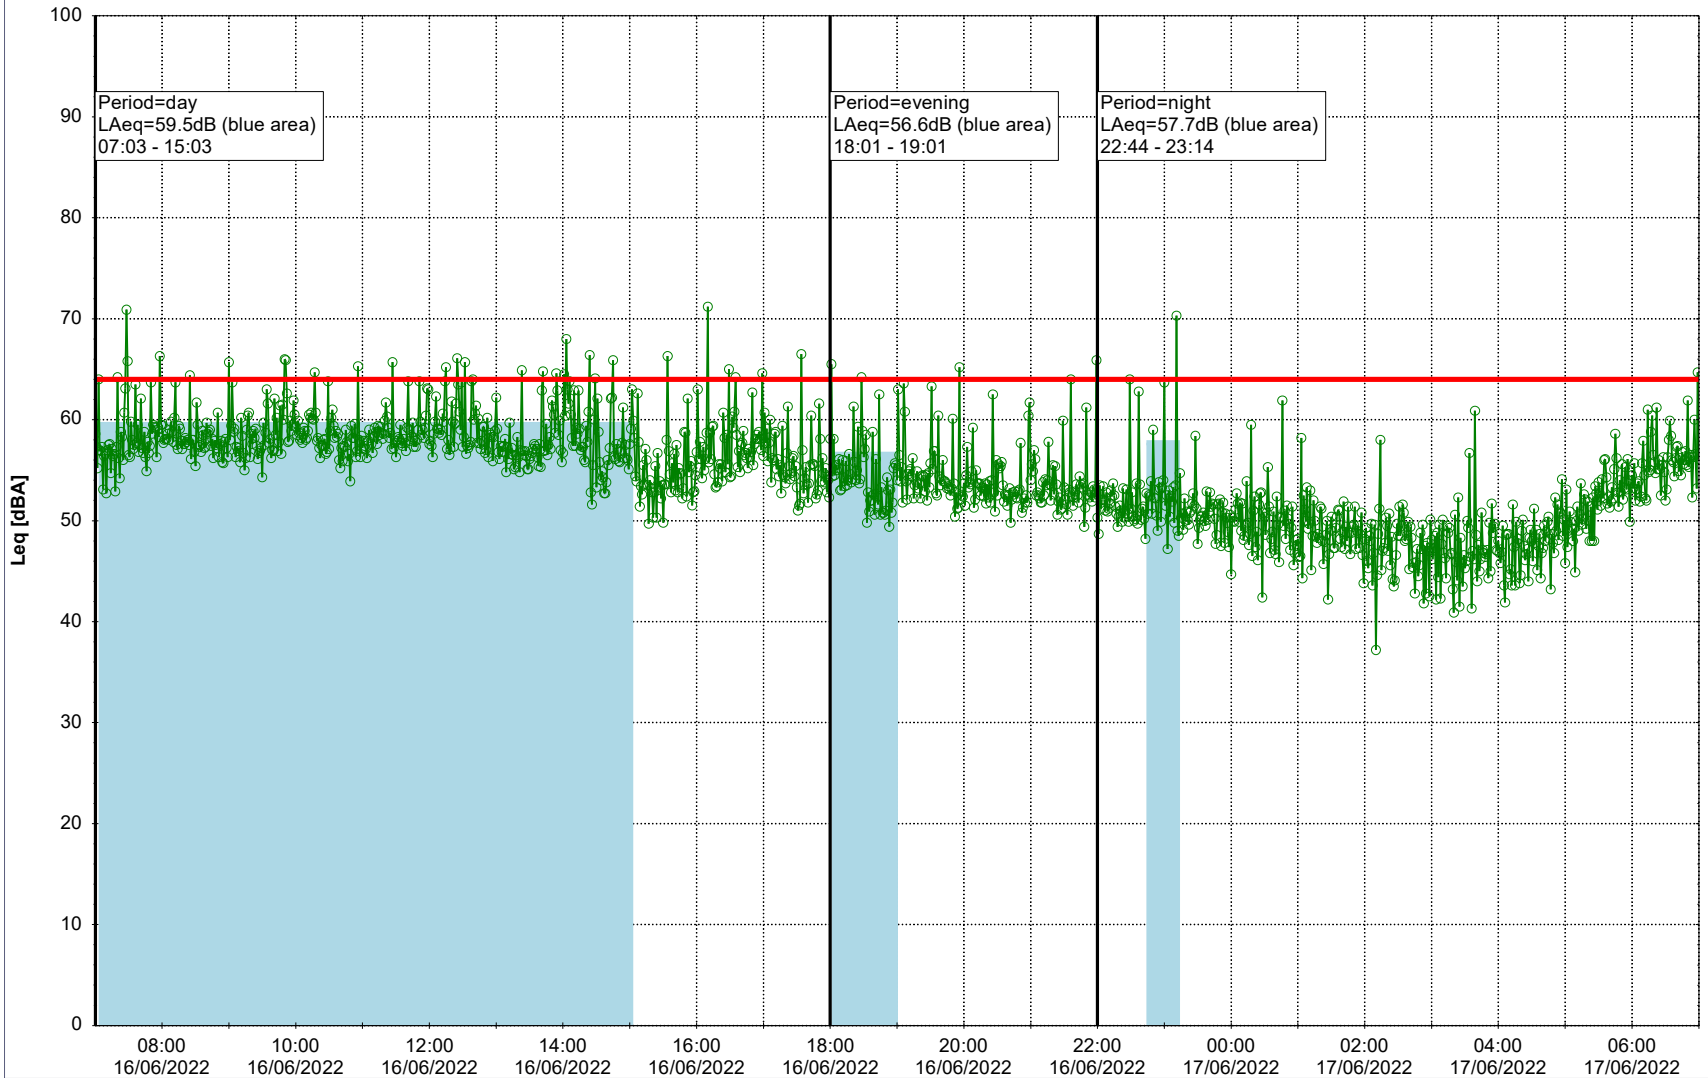

Noise Time Related Diagram

○○○ GAB_NS01

Project: Kronos Sydhavnen
Construction: Gåsebæk
Location: N-V

16/06/2022
17/06/2022

Remarks

...

Noise Time Related Diagram

○○○ GAB_NS01

Project: Kronos Sydhavnen
Construction: Gåsebæk
Location: N-V

Plan View

Remarks

...

Noise Time Related Diagram

17/06/2022
18/06/2022

○○○ GAB_NS01

Project: Kronos Sydhavnen
Construction: Gåsebæk
Location: N-V

Plan View

Remarks

...

Noise Time Related Diagram

18/06/2022
19/06/2022

○○○○ GAB_NS01

Project: Kronos Sydhavnen
Construction: Gåsebæk
Location: N-V

19/06/2022
20/06/2022