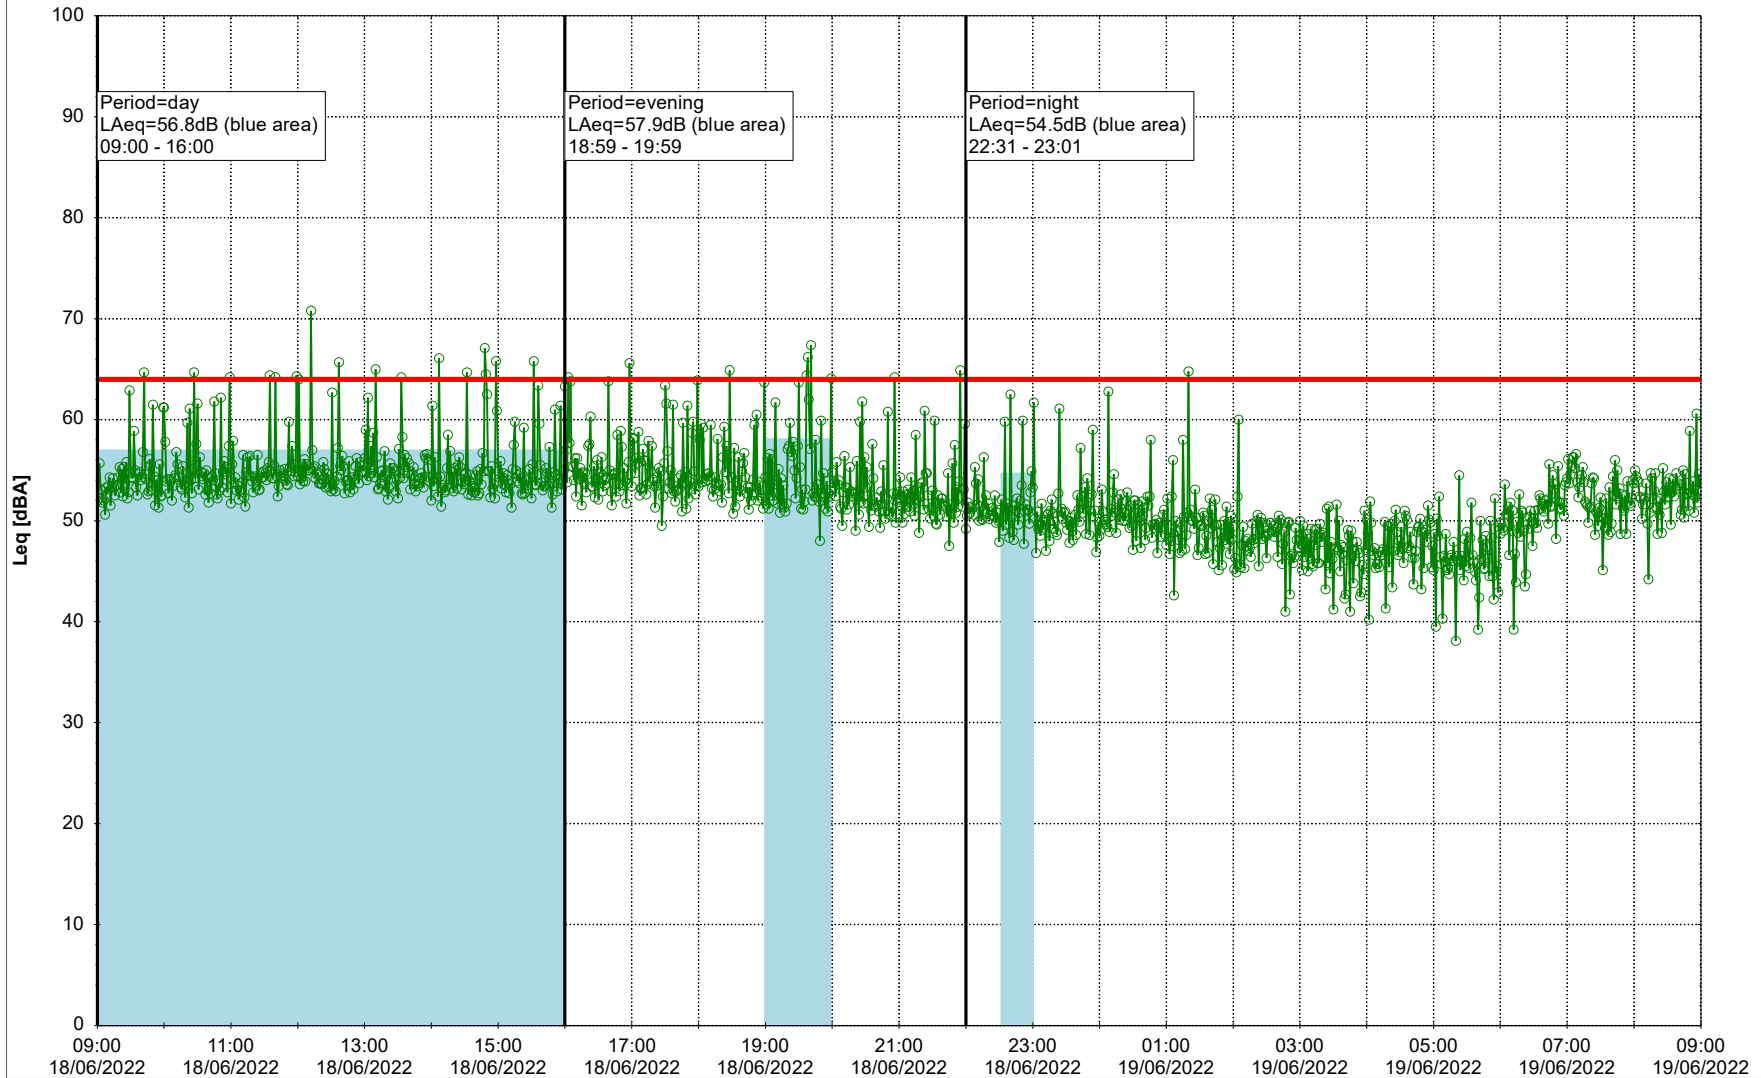

Project: Kronos Sydhavnen
Construction: Gåsebæk
Location: N-V

Plan View

Remarks

...

Noise Time Related Diagram

17/06/2022
18/06/2022

○○○ GAB_NS01

Project: Kronos Sydhavnen
Construction: Gåsebæk
Location: N-V

Plan View

Remarks

...

Noise Time Related Diagram

18/06/2022
19/06/2022

○○○○ GAB_NS01

Project: Kronos Sydhavnen
Construction: Gåsebæk
Location: N-V

19/06/2022
20/06/2022

Plan View

Remarks

...

Noise Time Related Diagram

○○○ GAB_NS01