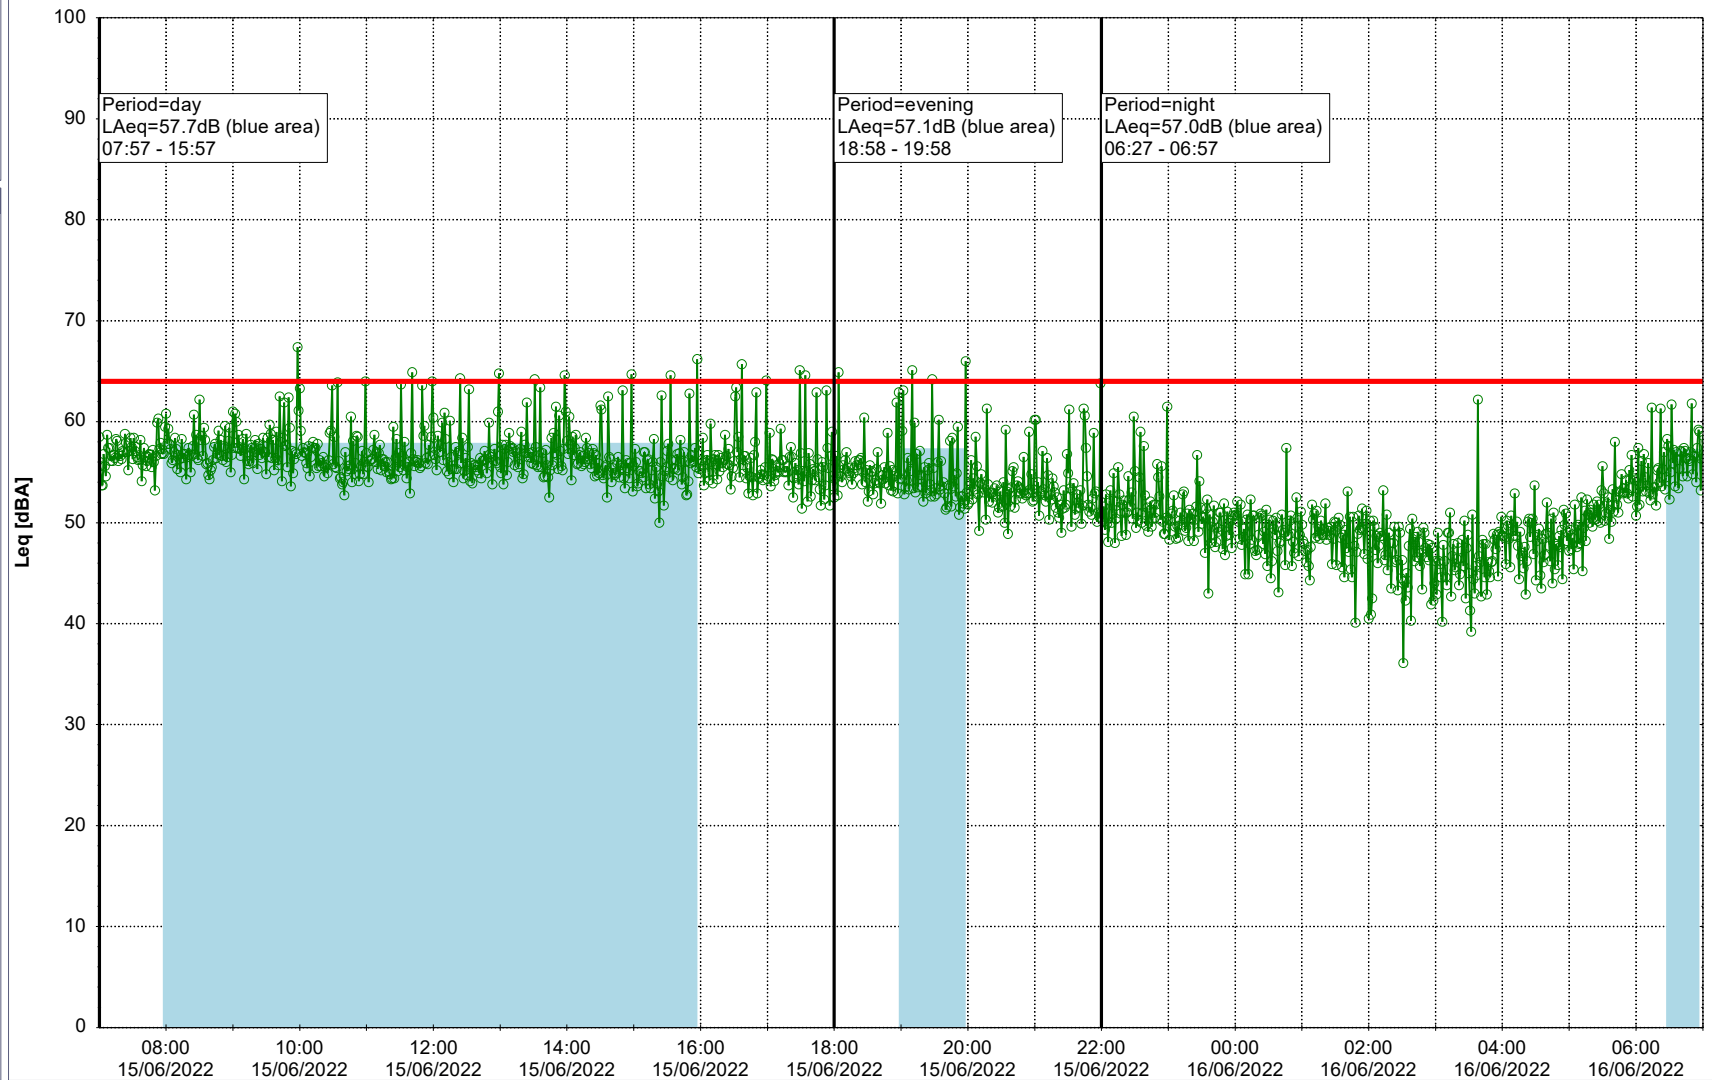

Remarks

...

Noise Time Related Diagram

○○○ GAB_NS01

Project: Kronos Sydhavnen
Construction: Gåsebæk
Location: N-V

15/06/2022
16/06/2022

Remarks

...

Noise Time Related Diagram

○○○ GAB_NS01

Project: Kronos Sydhavnen
Construction: Gåsebæk
Location: N-V

16/06/2022
17/06/2022

Remarks

...

Noise Time Related Diagram

○○○ GAB_NS01

Project: Kronos Sydhavnen
Construction: Gåsebæk
Location: N-V

Plan View

Remarks

...

Noise Time Related Diagram

17/06/2022
18/06/2022

○○○ GAB_NS01

Project: Kronos Sydhavnen
Construction: Gåsebæk
Location: N-V

Plan View

Remarks

...

Noise Time Related Diagram

18/06/2022
19/06/2022

○○○○ GAB_NS01

Project: Kronos Sydhavnen
Construction: Gåsebæk
Location: N-V

19/06/2022
20/06/2022