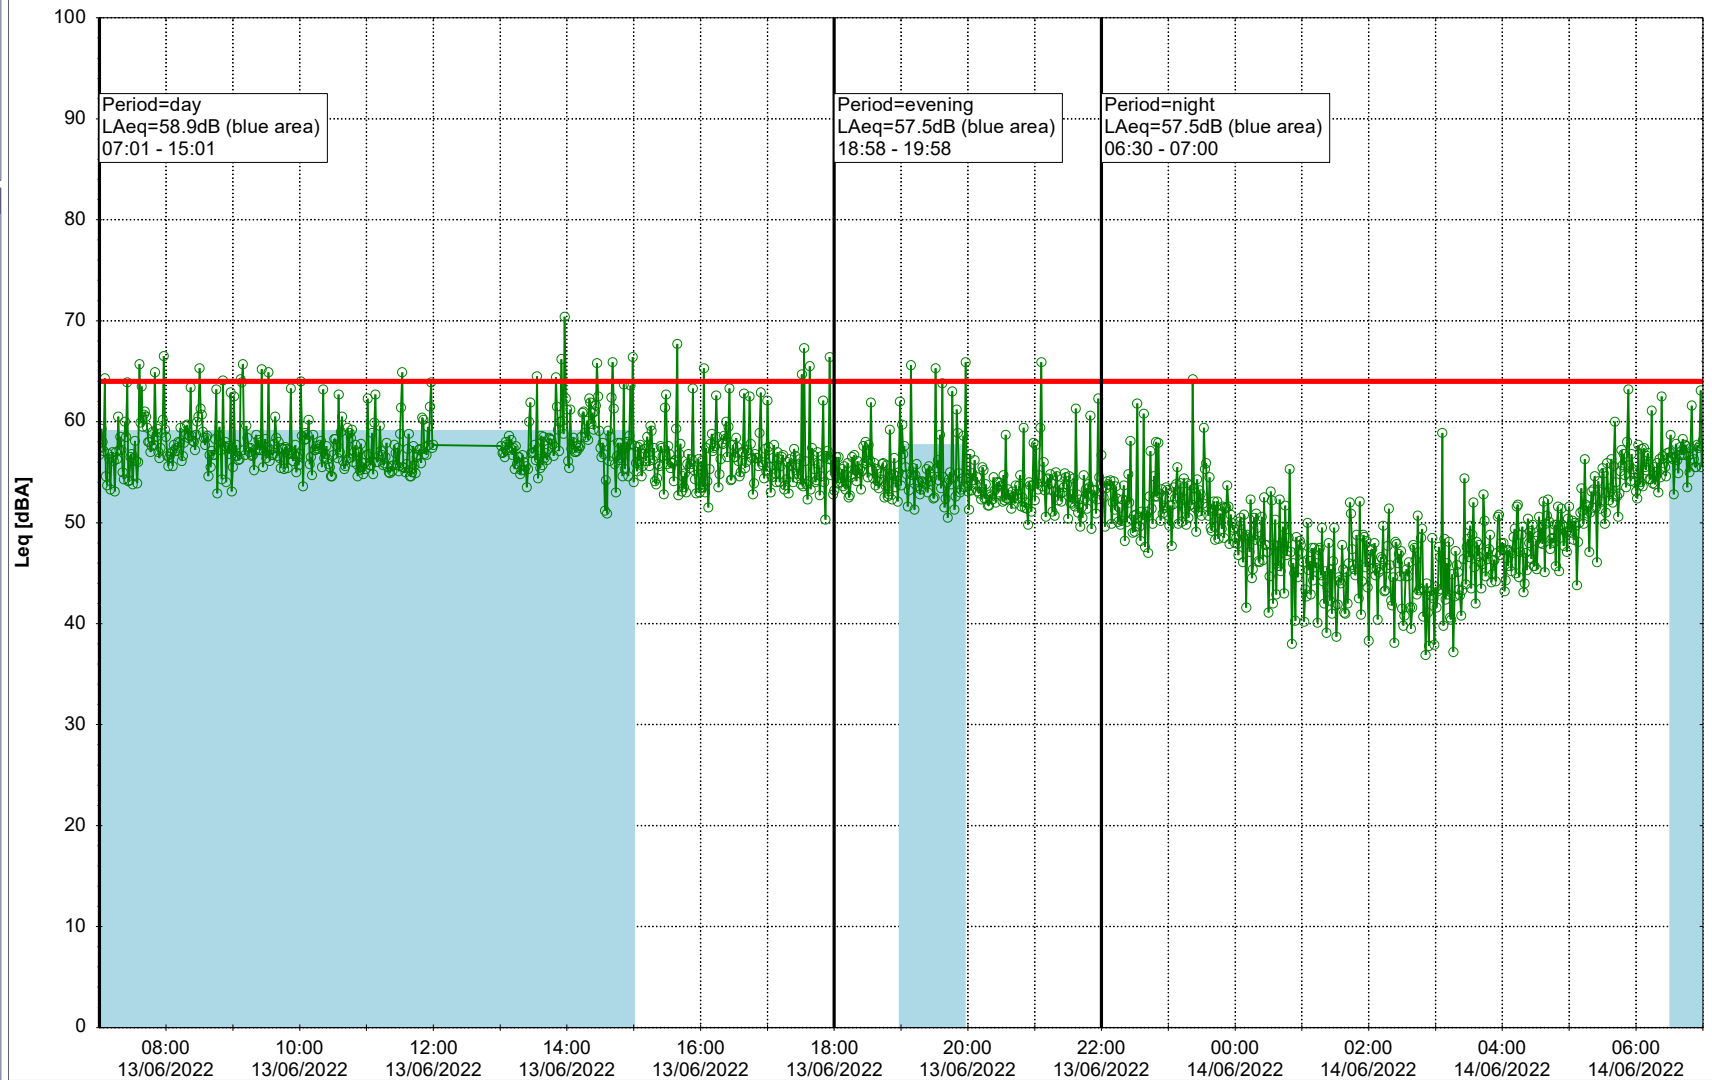

Project: Kronos Sydhavnen
Construction: Gåsebæk
Location: N-V

13/06/2022
14/06/2022

Remarks

...

Noise Time Related Diagram

○○○ GAB_NS01

Project: Kronos Sydhavnen
Construction: Gåsebæk
Location: N-V

14/06/2022
15/06/2022

Remarks

...

Noise Time Related Diagram

○○○ GAB_NS01

Project: Kronos Sydhavnen
Construction: Gåsebæk
Location: N-V

15/06/2022
16/06/2022

Remarks

...

Noise Time Related Diagram

○○○ GAB_NS01

Project: Kronos Sydhavnen
Construction: Gåsebæk
Location: N-V

16/06/2022
17/06/2022

Remarks

...

Noise Time Related Diagram

○○○ GAB_NS01

Plan View

Remarks

...

Noise Time Related Diagram

18/06/2022
19/06/2022

○○○○ GAB_NS01

Project: Kronos Sydhavnen
Construction: Gåsebæk
Location: N-V

19/06/2022
20/06/2022