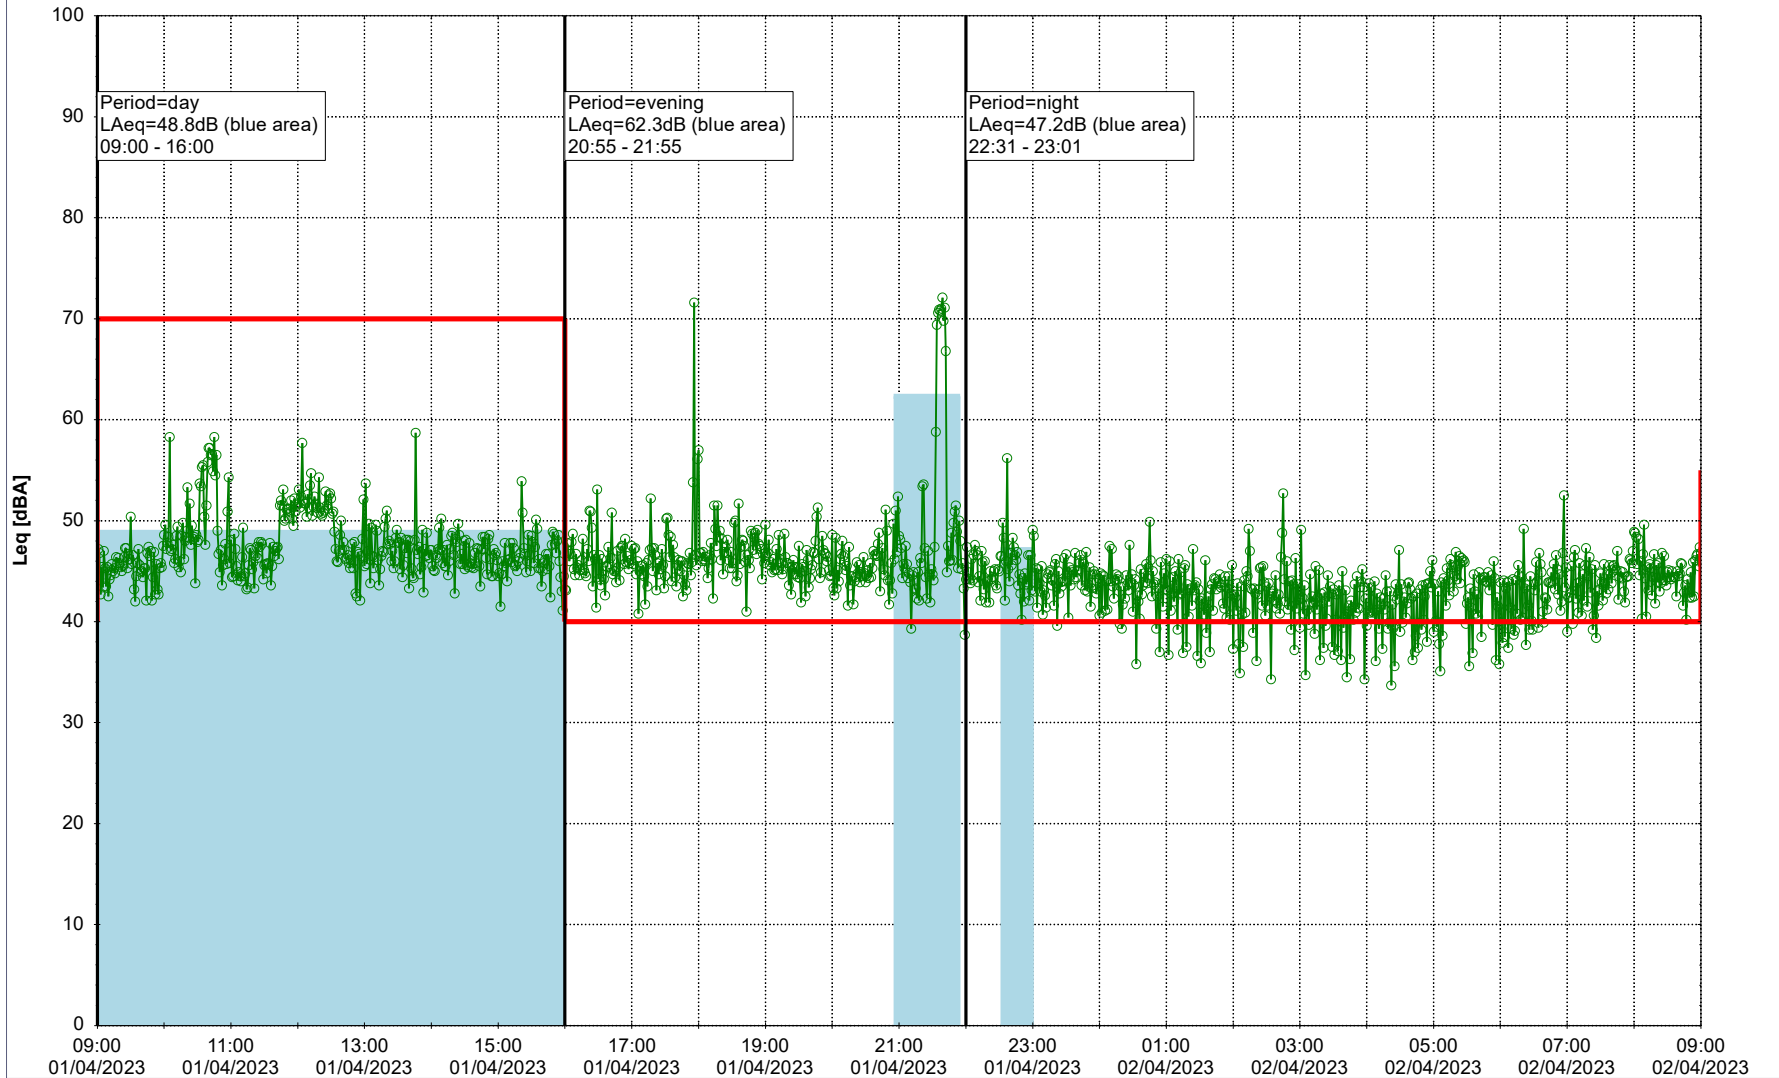

Noise Time Related Diagram

01/04/2023
02/04/2023

○○○○ MOP_NS01