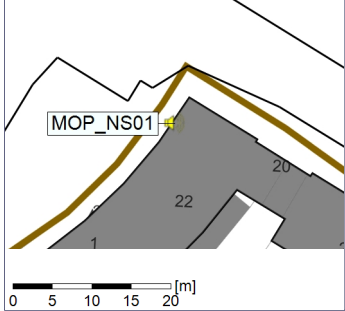

Plan View

Remarks

...

Noise Time Related Diagram

28/03/2023
29/03/2023

○○○○ MOP_NS01

Project: Kronos Sydhavnen
Construction: Mozarts Plads
Location: N-V

Plan View