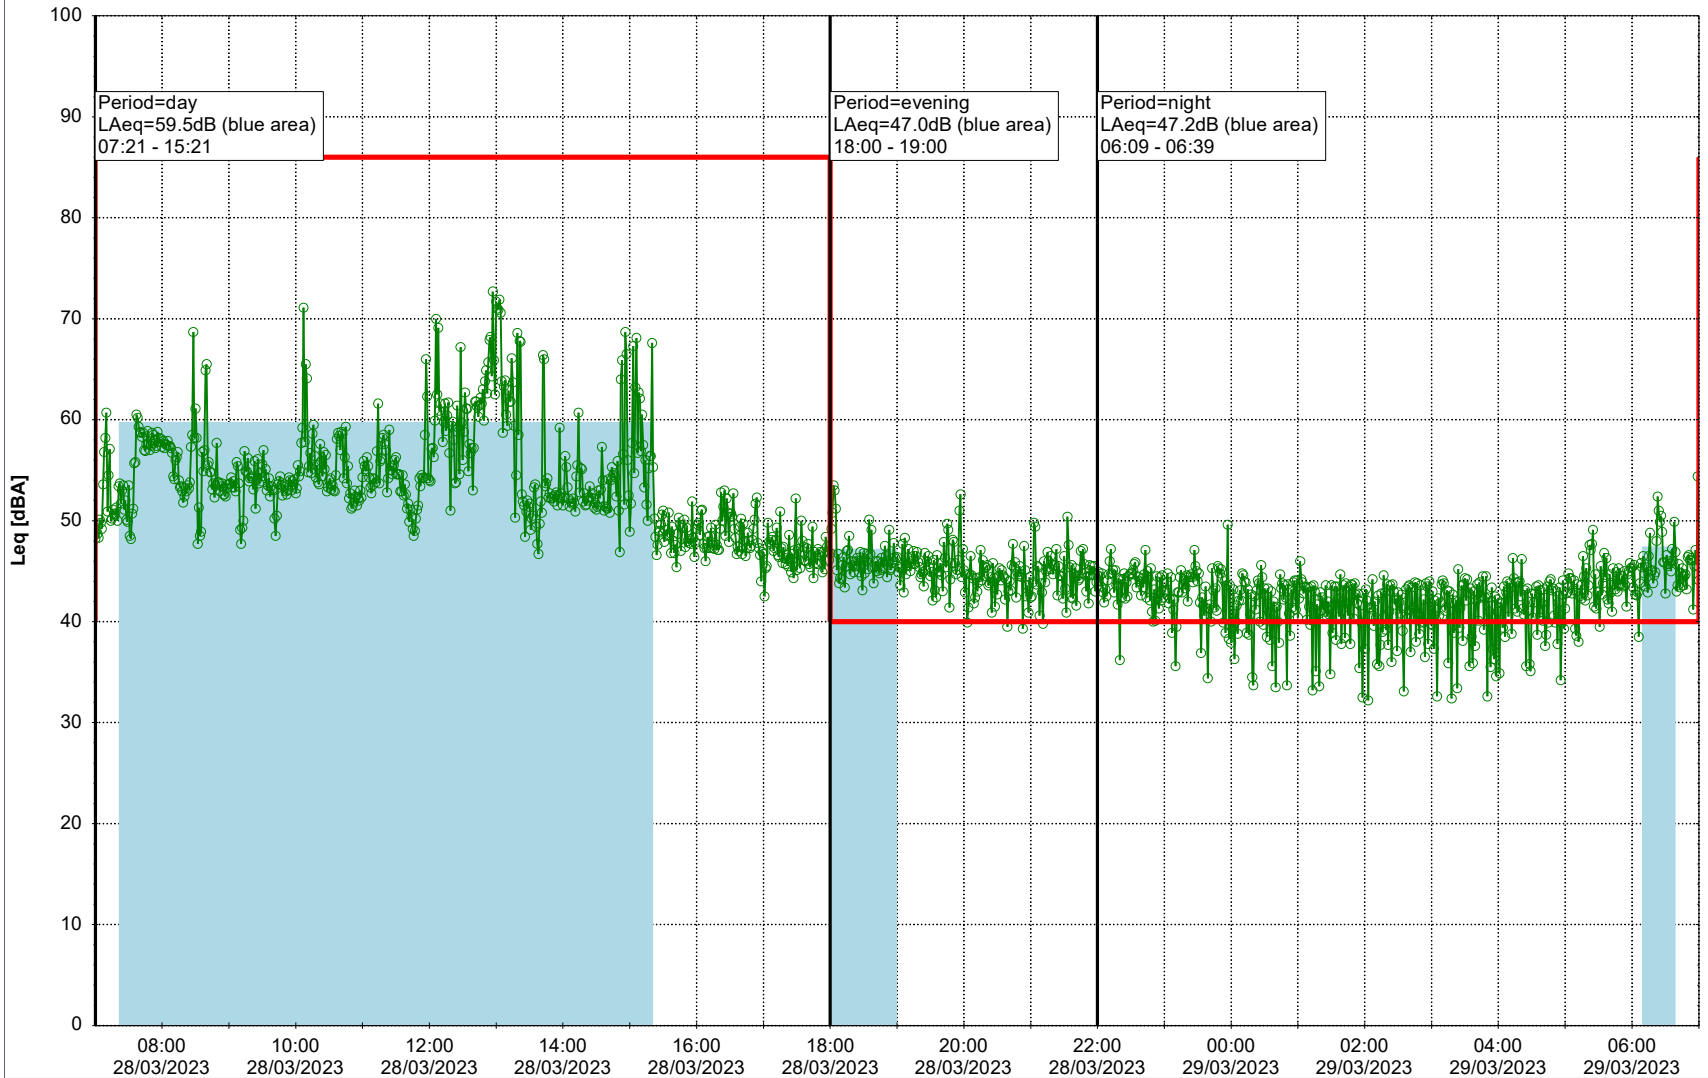

Plan View

Remarks

...

Noise Time Related Diagram

28/03/2023
29/03/2023

○○○○ MOP_NS01

Project: Kronos Sydhavnen
Construction: Mozarts Plads
Location: N-V

Plan View