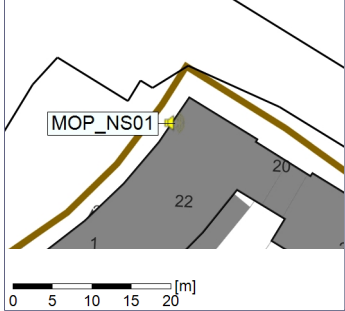

...

Noise Time Related Diagram

30/03/2023
31/03/2023

○○○○ MOP_NS01

Project: Kronos Sydhavnen
Construction: Mozarts Plads
Location: N-V

Plan View

Remarks

...