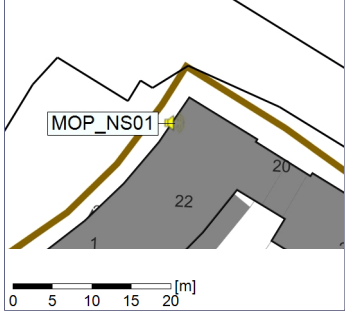

Project: Kronos Sydhavnen
Construction: Mozarts Plads
Location: N-V

Plan View