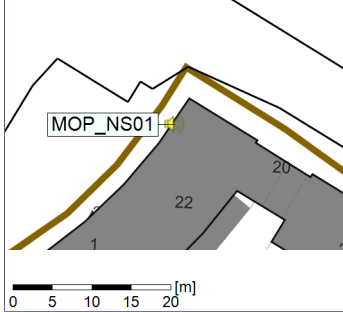

Remarks

...

Noise Time Related Diagram

29/03/2023
30/03/2023

○○○○ MOP_NS01

Project: Kronos Sydhavnen
Construction: Mozarts Plads
Location: N-V

Plan View

Remarks