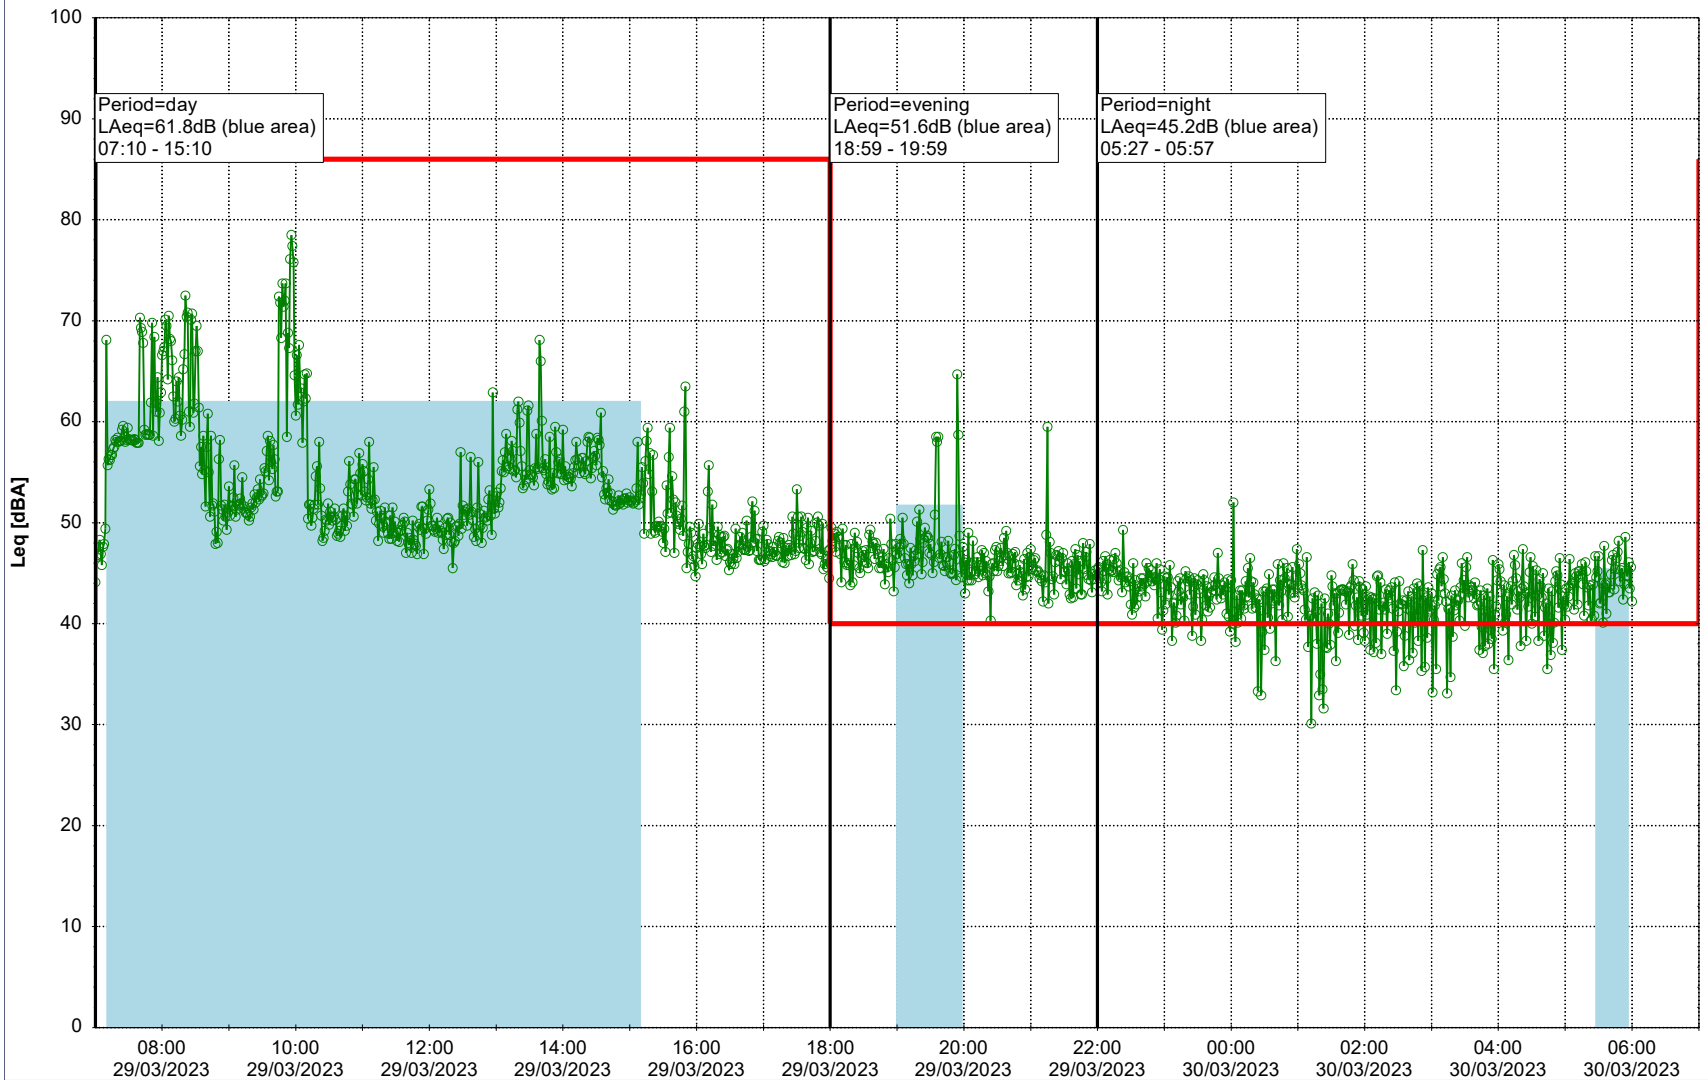

Noise Time Related Diagram

29/03/2023
30/03/2023

○○○○ MOP_NS01