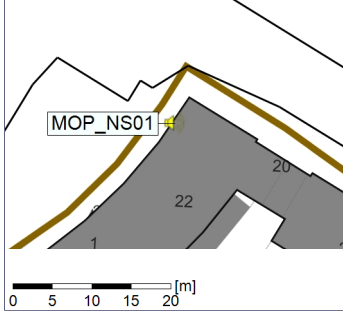

Noise Time Related Diagram

31/03/2023
01/04/2023

○○○○ MOP_NS01

Project: Kronos Sydhavnen
Construction: Mozarts Plads
Location: N-V

Plan View

Remarks

...

Noise Time Related Diagram