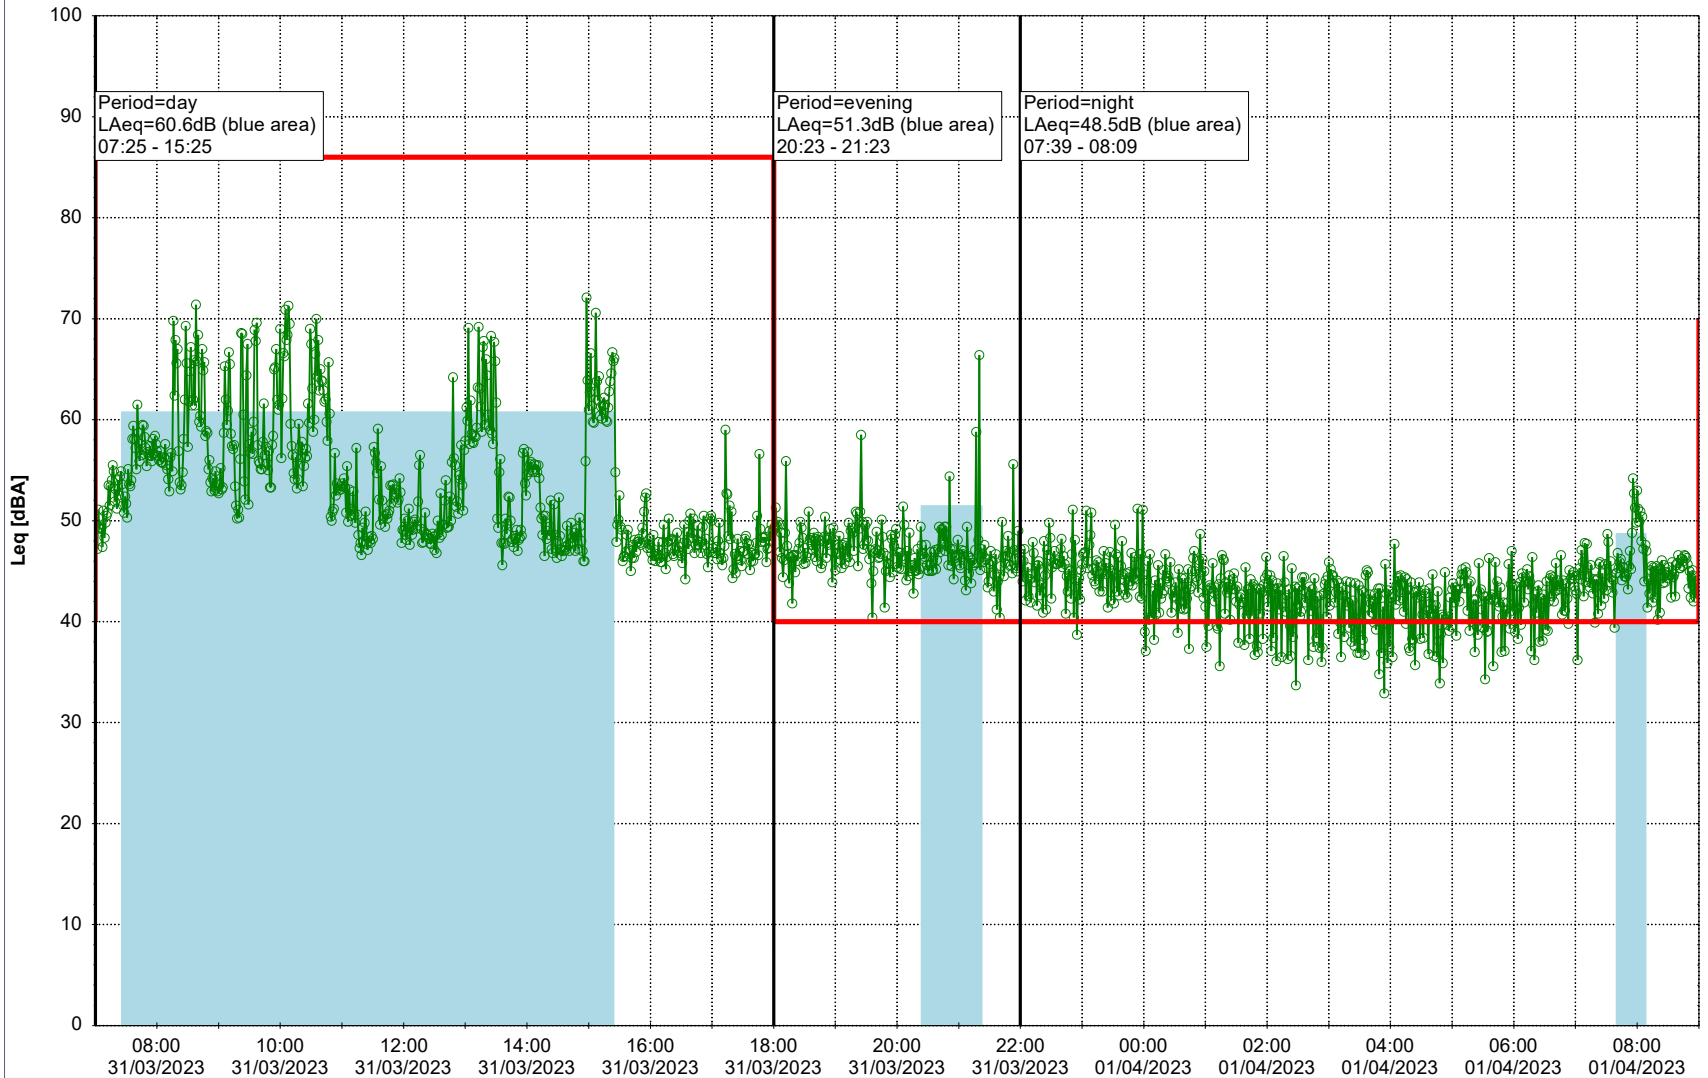

...

Noise Time Related Diagram

30/03/2023
31/03/2023

○○○○ MOP_NS01

Project: Kronos Sydhavnen
Construction: Mozarts Plads
Location: N-V

Plan View

Remarks

...

Noise Time Related Diagram

31/03/2023
01/04/2023

○○○○ MOP_NS01

Project: Kronos Sydhavnen
Construction: Mozarts Plads
Location: N-V

Plan View

Remarks

...

Noise Time Related Diagram