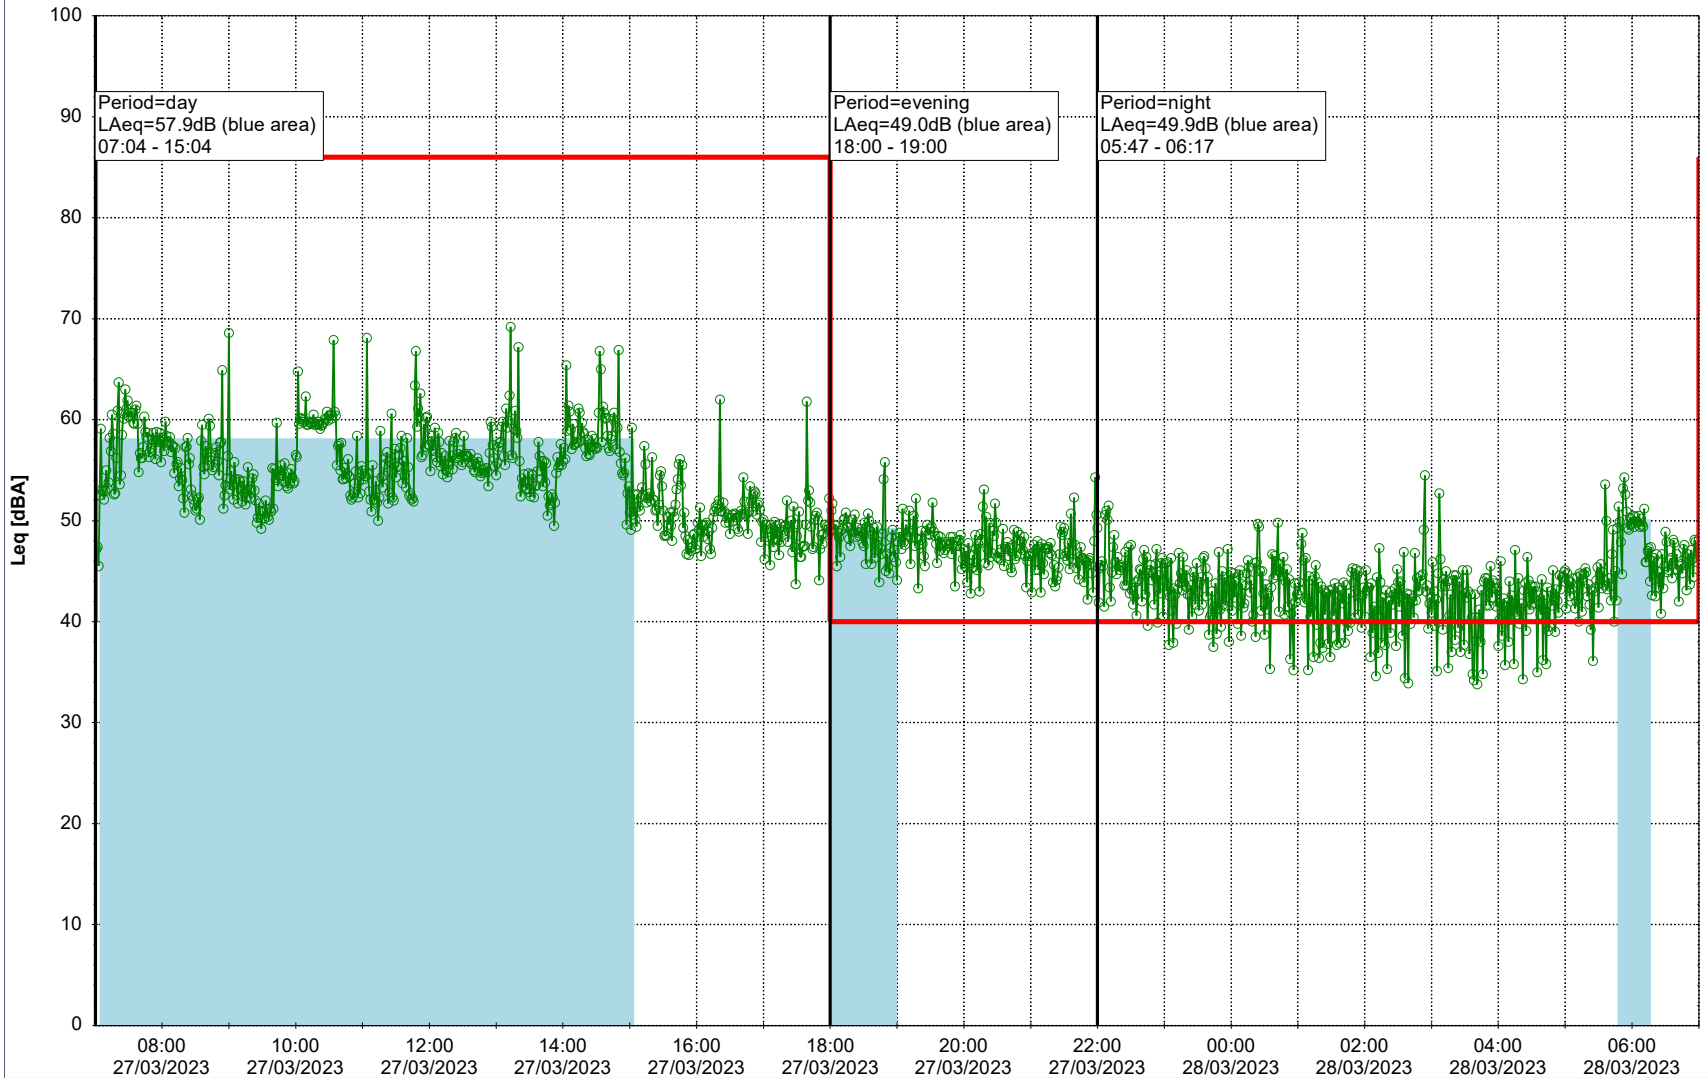

Project: Kronos Sydhavnen
Construction: Mozarts Plads
Location: N-V

Plan View

Remarks

...

Noise Time Related Diagram

27/03/2023
28/03/2023

○○○○ MOP_NS01

Project: Kronos Sydhavnen
Construction: Mozarts Plads
Location: N-V

Plan View

Remarks

...

Noise Time Related Diagram

28/03/2023
29/03/2023

○○○○ MOP_NS01

Project: Kronos Sydhavnen
Construction: Mozarts Plads
Location: N-V

Plan View

Remarks

...

Noise Time Related Diagram

29/03/2023
30/03/2023

○○○○ MOP_NS01

Project: Kronos Sydhavnen
Construction: Mozarts Plads
Location: N-V

Plan View

Remarks