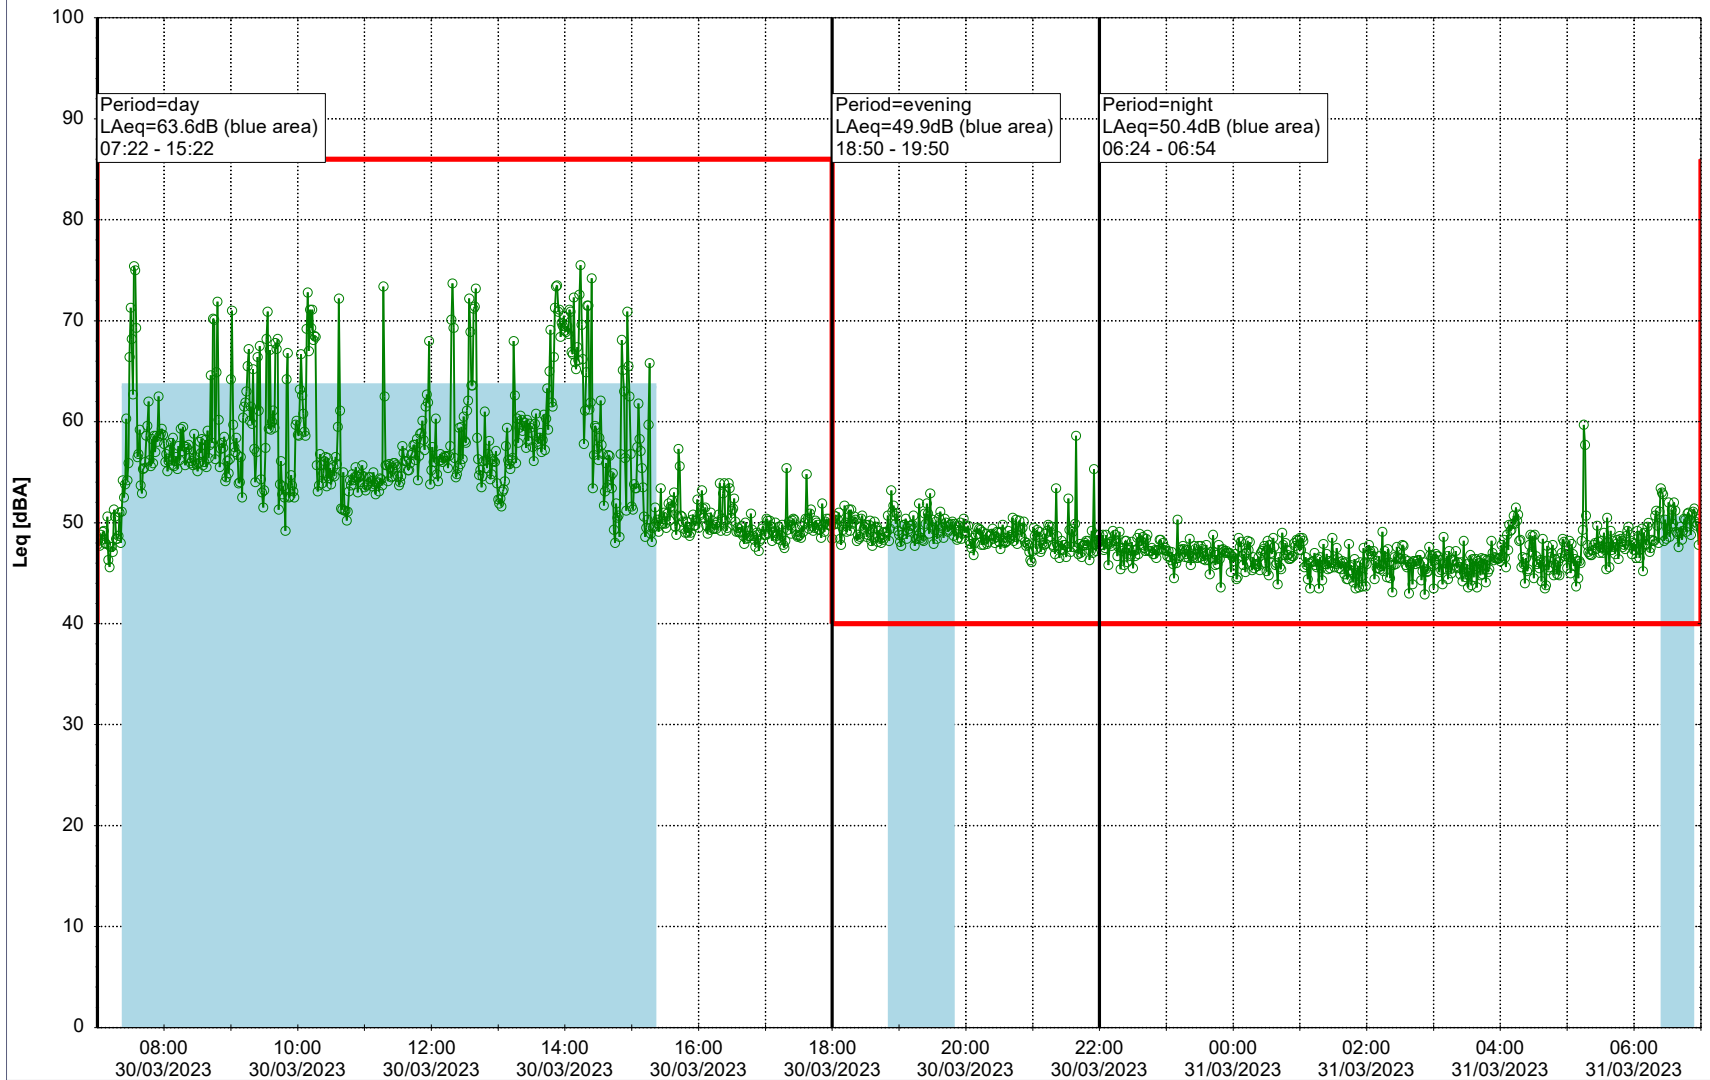

Remarks

...

Noise Time Related Diagram

29/03/2023
30/03/2023

○○○○ MOP_NS01

Project: Kronos Sydhavnen
Construction: Mozarts Plads
Location: N-V

Plan View

Remarks

...

Noise Time Related Diagram

30/03/2023
31/03/2023

○○○○ MOP_NS01

Project: Kronos Sydhavnen
Construction: Mozarts Plads
Location: N-V

Plan View

Remarks

...

Noise Time Related Diagram

31/03/2023
01/04/2023

○○○○ MOP_NS01

Project: Kronos Sydhavnen
Construction: Mozarts Plads
Location: N-V

Plan View

Remarks

...

Noise Time Related Diagram