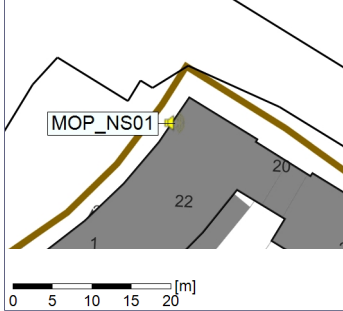

01/04/2023
02/04/2023

○○○○ MOP_NS01

Project: Kronos Sydhavnen
Construction: Mozarts Plads
Location: N-V

Plan View

Remarks

...

Noise Time Related Diagram

02/04/2023
03/04/2023