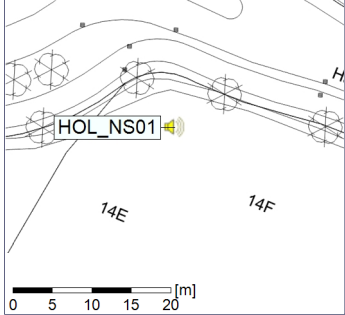

Noise Time Related Diagram

23/10/2020
24/10/2020

○ ○ ○ ○ HOL_NS01

Project: Kronos Sydhavnen
Construction: Havneholmen
Location: N-V

Plan View

Remarks

...

Noise Time Related Diagram