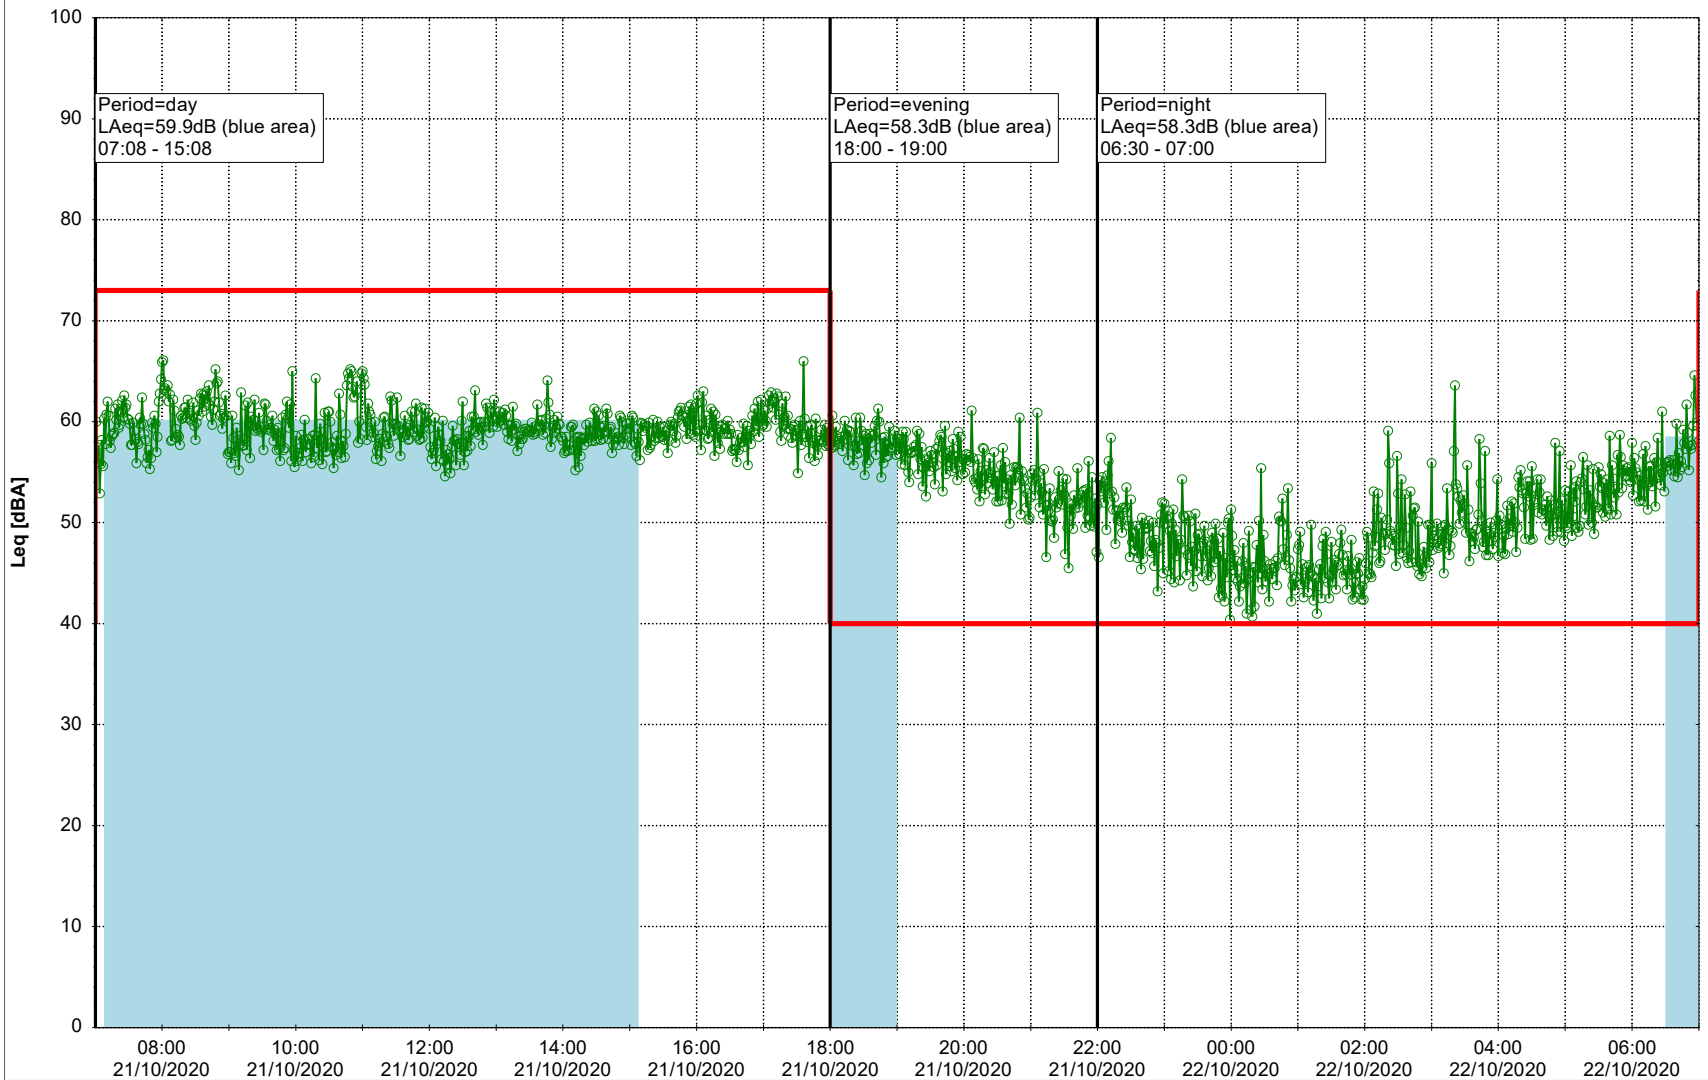

Plan View

Remarks

...

Noise Time Related Diagram

20/10/2020
21/10/2020

○ ○ ○ ○ HOL_NS01

Project: Kronos Sydhavnen
Construction: Havneholmen
Location: N-V

Plan View

Remarks

...

Noise Time Related Diagram

21/10/2020
22/10/2020

○ ○ ○ ○ HOL_NS01

Project: Kronos Sydhavnen
Construction: Havneholmen
Location: N-V

Plan View

Remarks

...

Noise Time Related Diagram

22/10/2020
23/10/2020

○ ○ ○ ○ HOL_NS01

Project: Kronos Sydhavnen
Construction: Havneholmen
Location: N-V

Plan View

Remarks

...

Noise Time Related Diagram

23/10/2020
24/10/2020

○ ○ ○ ○ HOL_NS01

Project: Kronos Sydhavnen
Construction: Havneholmen
Location: N-V

Plan View

Remarks

...

Noise Time Related Diagram