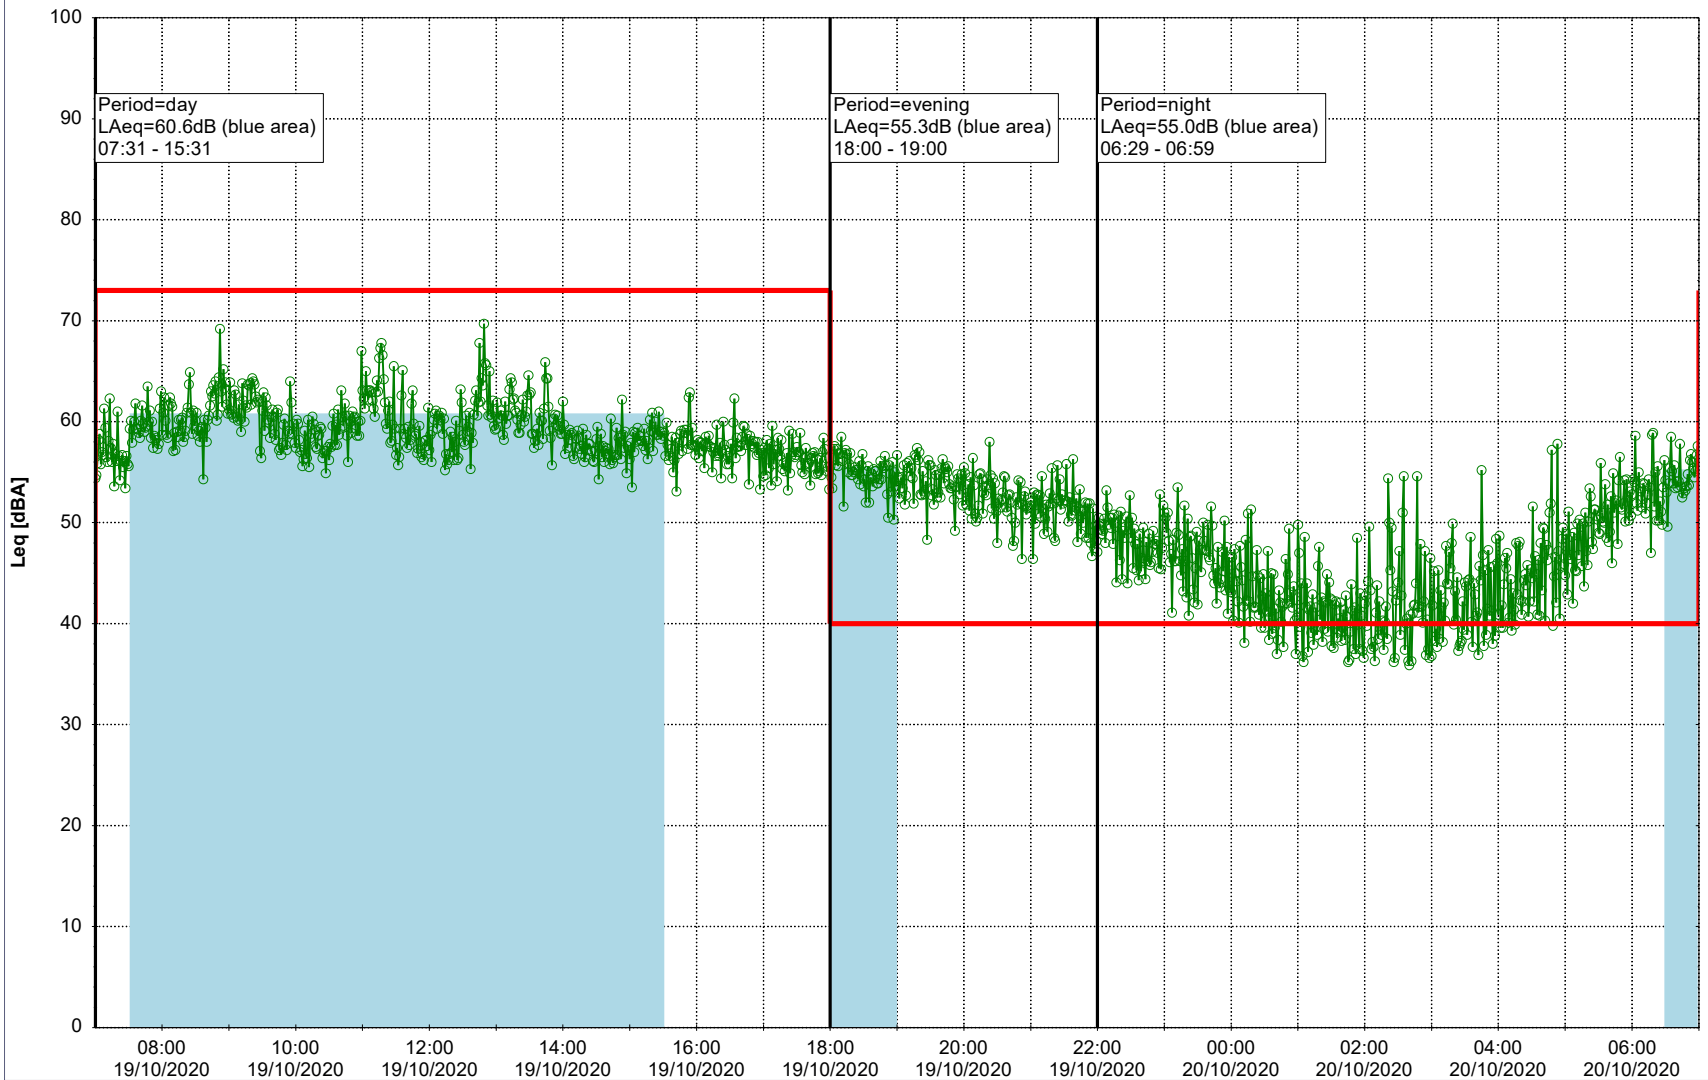

Project: Kronos Sydhavnen
Construction: Havneholmen
Location: N-V

Plan View

Remarks

...

Noise Time Related Diagram

19/10/2020
20/10/2020

○ ○ ○ ○ HOL_NS01

Project: Kronos Sydhavnen
Construction: Havneholmen
Location: N-V

Plan View

Remarks

...

Noise Time Related Diagram

20/10/2020
21/10/2020

○ ○ ○ ○ HOL_NS01

Project: Kronos Sydhavnen
Construction: Havneholmen
Location: N-V

Plan View

Remarks

...

Noise Time Related Diagram

21/10/2020
22/10/2020

○ ○ ○ ○ HOL_NS01

Project: Kronos Sydhavnen
Construction: Havneholmen
Location: N-V

Plan View

Remarks

Noise Time Related Diagram

23/10/2020
24/10/2020

○ ○ ○ ○ HOL_NS01

Project: Kronos Sydhavnen
Construction: Havneholmen
Location: N-V

Plan View

Remarks

...

Noise Time Related Diagram