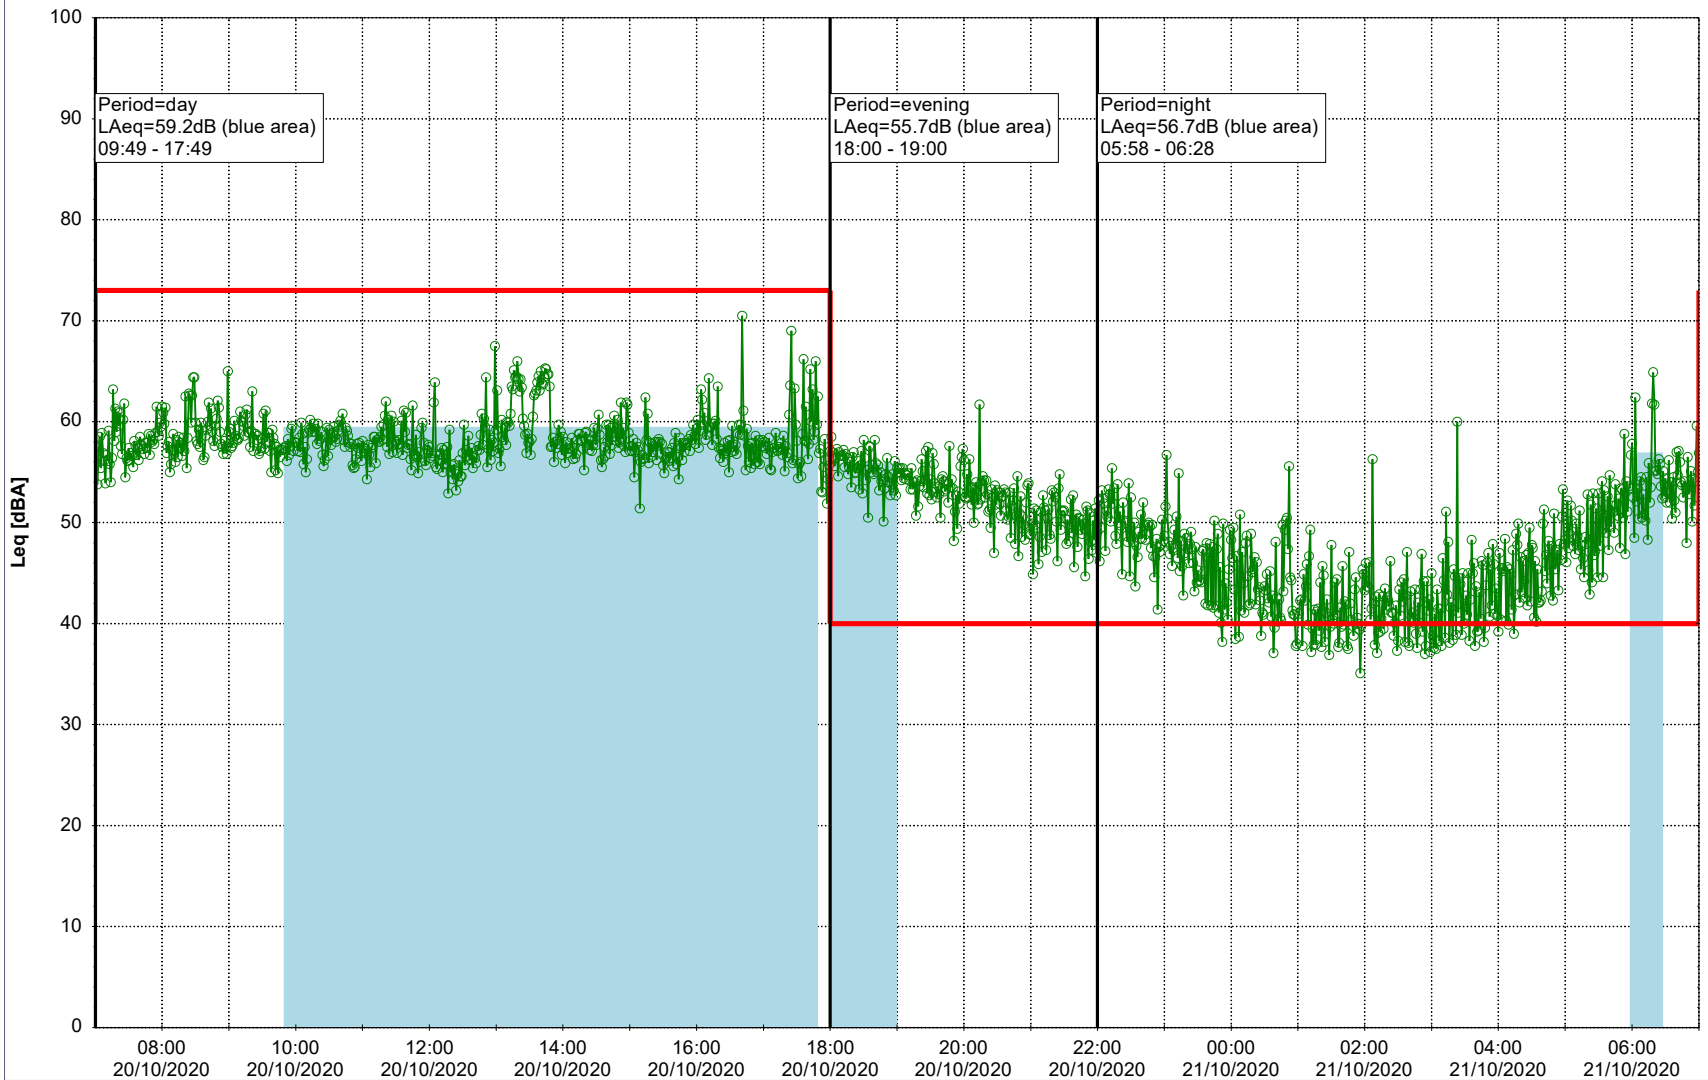

Plan View

Remarks

...

Noise Time Related Diagram

20/10/2020
21/10/2020

○ ○ ○ ○ HOL_NS01

Project: Kronos Sydhavnen
Construction: Havneholmen
Location: N-V

Plan View

Remarks

...

Noise Time Related Diagram

21/10/2020
22/10/2020

○ ○ ○ ○ HOL_NS01

Project: Kronos Sydhavnen
Construction: Havneholmen
Location: N-V

Plan View

Remarks

...

Noise Time Related Diagram

22/10/2020
23/10/2020

○ ○ ○ ○ HOL_NS01

Project: Kronos Sydhavnen
Construction: Havneholmen
Location: N-V

Plan View

Remarks

...

Noise Time Related Diagram

23/10/2020
24/10/2020

○ ○ ○ ○ HOL_NS01

Project: Kronos Sydhavnen
Construction: Havneholmen
Location: N-V

Plan View

Remarks

...

Noise Time Related Diagram