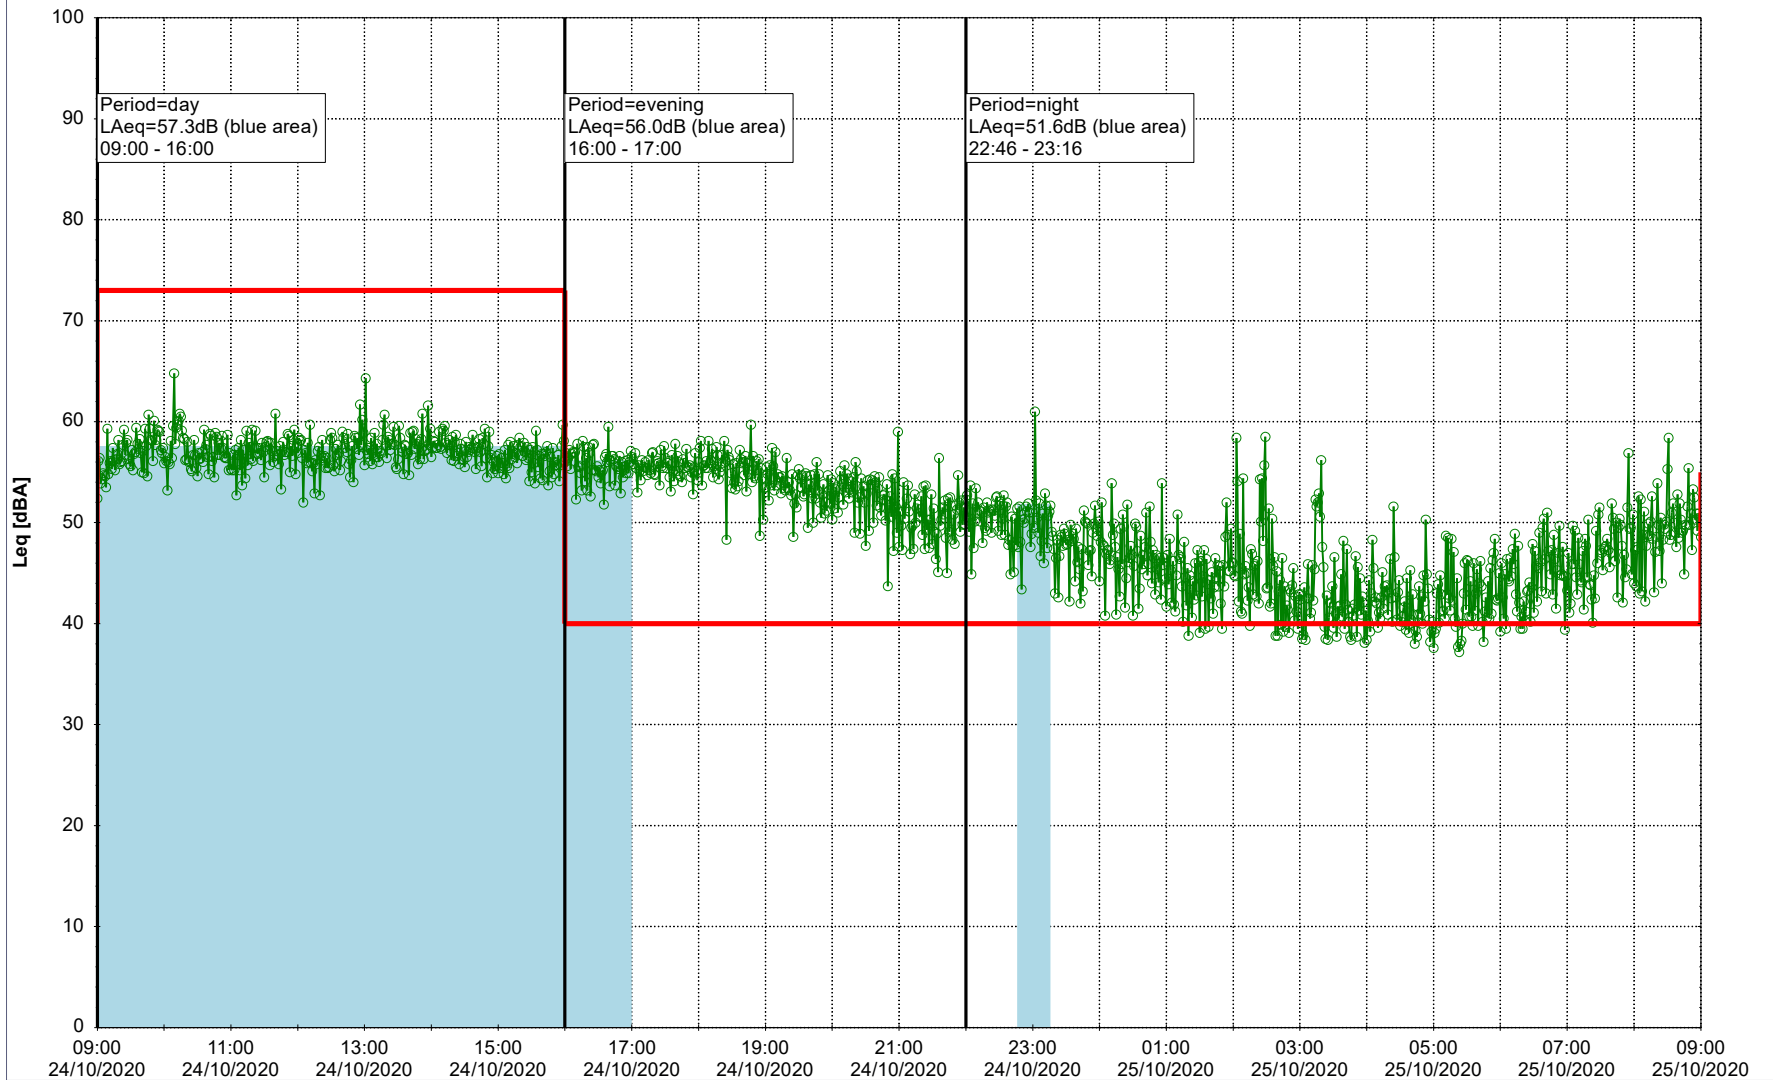

Noise Time Related Diagram

23/10/2020
24/10/2020

○ ○ ○ ○ HOL_NS01

Project: Kronos Sydhavnen
Construction: Havneholmen
Location: N-V

Plan View

Remarks

...

Noise Time Related Diagram

24/10/2020
25/10/2020

○ ○ ○ ○ HOL_NS01

Project: Kronos Sydhavnen
Construction: Havneholmen
Location: N-V

Plan View

Remarks

...

Noise Time Related Diagram

25/10/2020
26/10/2020