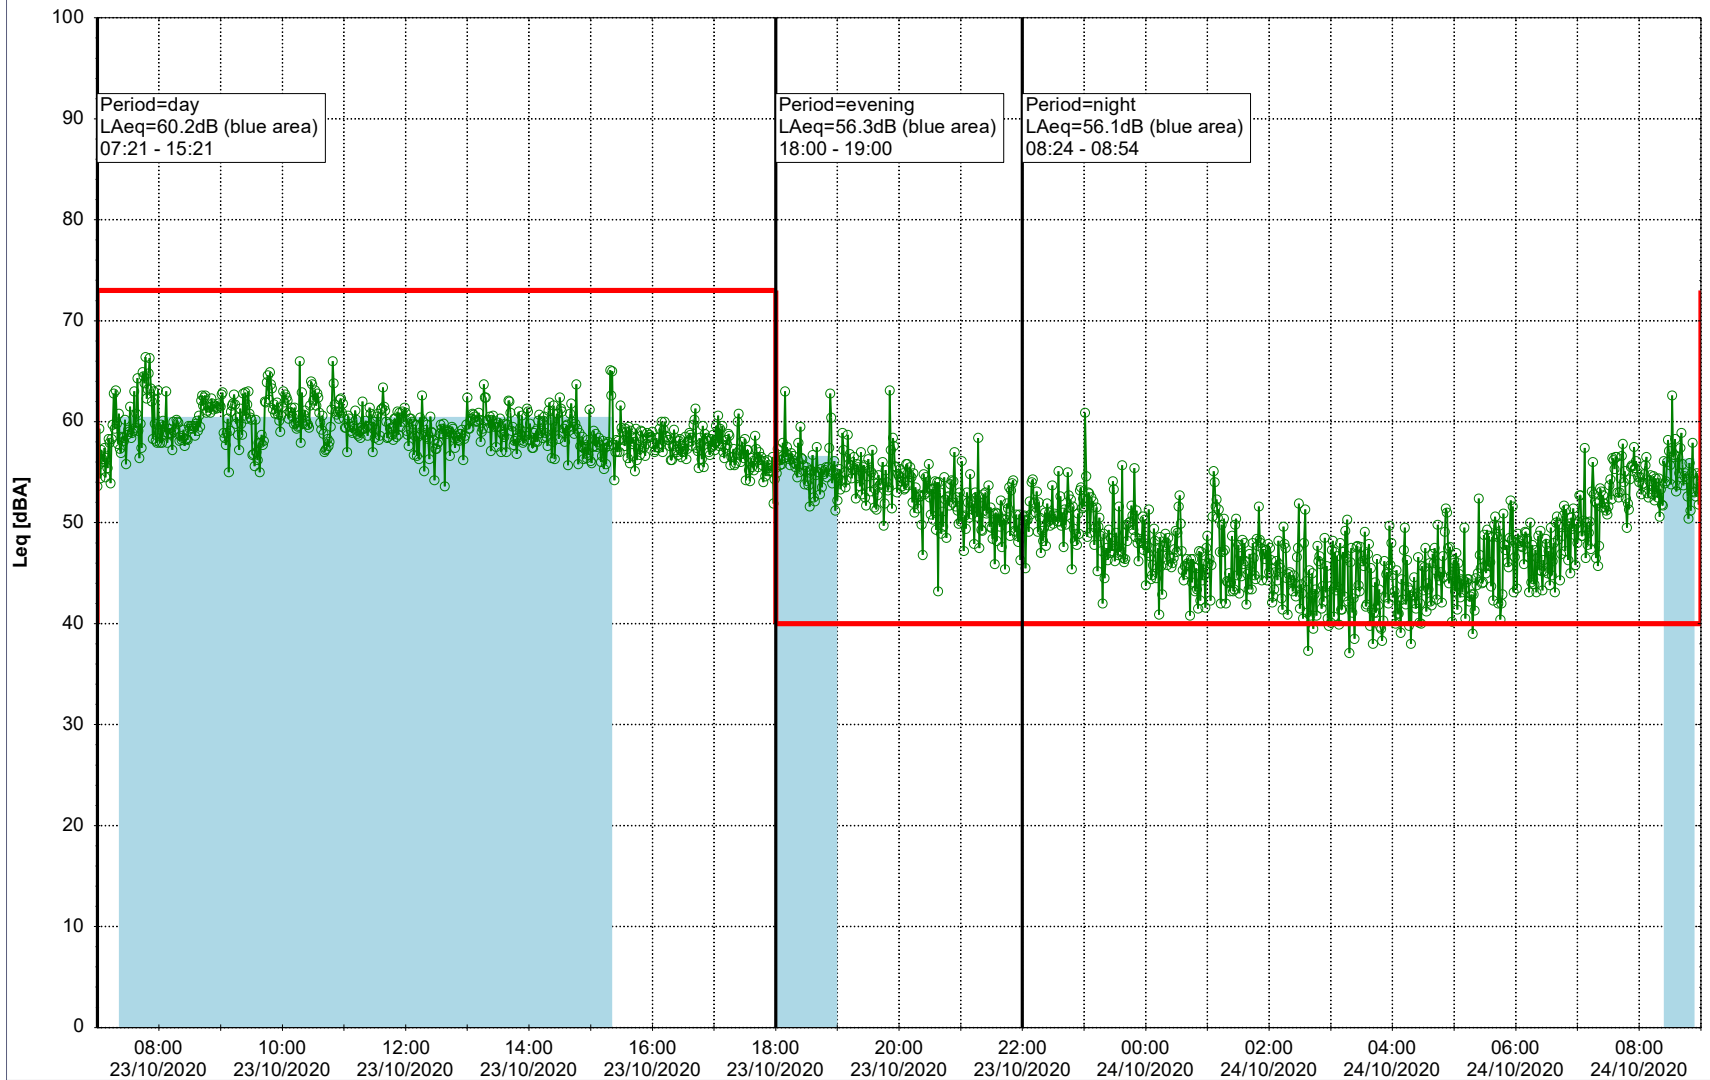

...

Noise Time Related Diagram

22/10/2020
23/10/2020

○ ○ ○ ○ HOL_NS01

Project: Kronos Sydhavnen
Construction: Havneholmen
Location: N-V

Plan View

Remarks

...

Noise Time Related Diagram

23/10/2020
24/10/2020

○ ○ ○ ○ HOL_NS01

Project: Kronos Sydhavnen
Construction: Havneholmen
Location: N-V

Plan View

Remarks

...

Noise Time Related Diagram

24/10/2020
25/10/2020

○ ○ ○ ○ HOL_NS01

Project: Kronos Sydhavnen
Construction: Havneholmen
Location: N-V

Plan View

Remarks

...

Noise Time Related Diagram

25/10/2020
26/10/2020