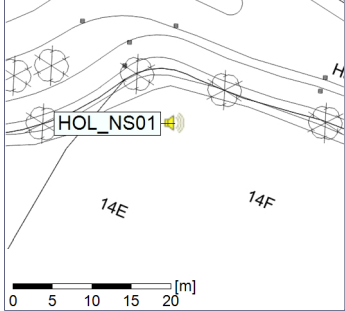

Noise Time Related Diagram

23/10/2020
24/10/2020

○ ○ ○ ○ HOL_NS01

Project: Kronos Sydhavnen
Construction: Havneholmen
Location: N-V

Plan View

Remarks

...

Noise Time Related Diagram

24/10/2020
25/10/2020

○ ○ ○ ○ HOL_NS01

Project: Kronos Sydhavnen
Construction: Havneholmen
Location: N-V

Plan View

Remarks

...

Noise Time Related Diagram

25/10/2020
26/10/2020