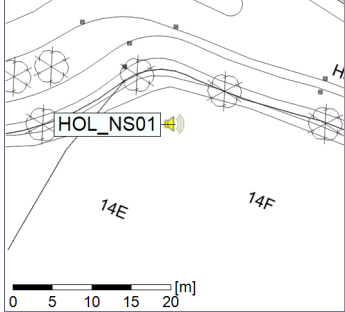

...

Noise Time Related Diagram

22/10/2020
23/10/2020

○ ○ ○ ○ HOL_NS01

Project: Kronos Sydhavnen
Construction: Havneholmen
Location: N-V

Plan View

Remarks

...

Noise Time Related Diagram

23/10/2020
24/10/2020

○ ○ ○ ○ HOL_NS01

Project: Kronos Sydhavnen
Construction: Havneholmen
Location: N-V

Plan View

Remarks

...

Noise Time Related Diagram