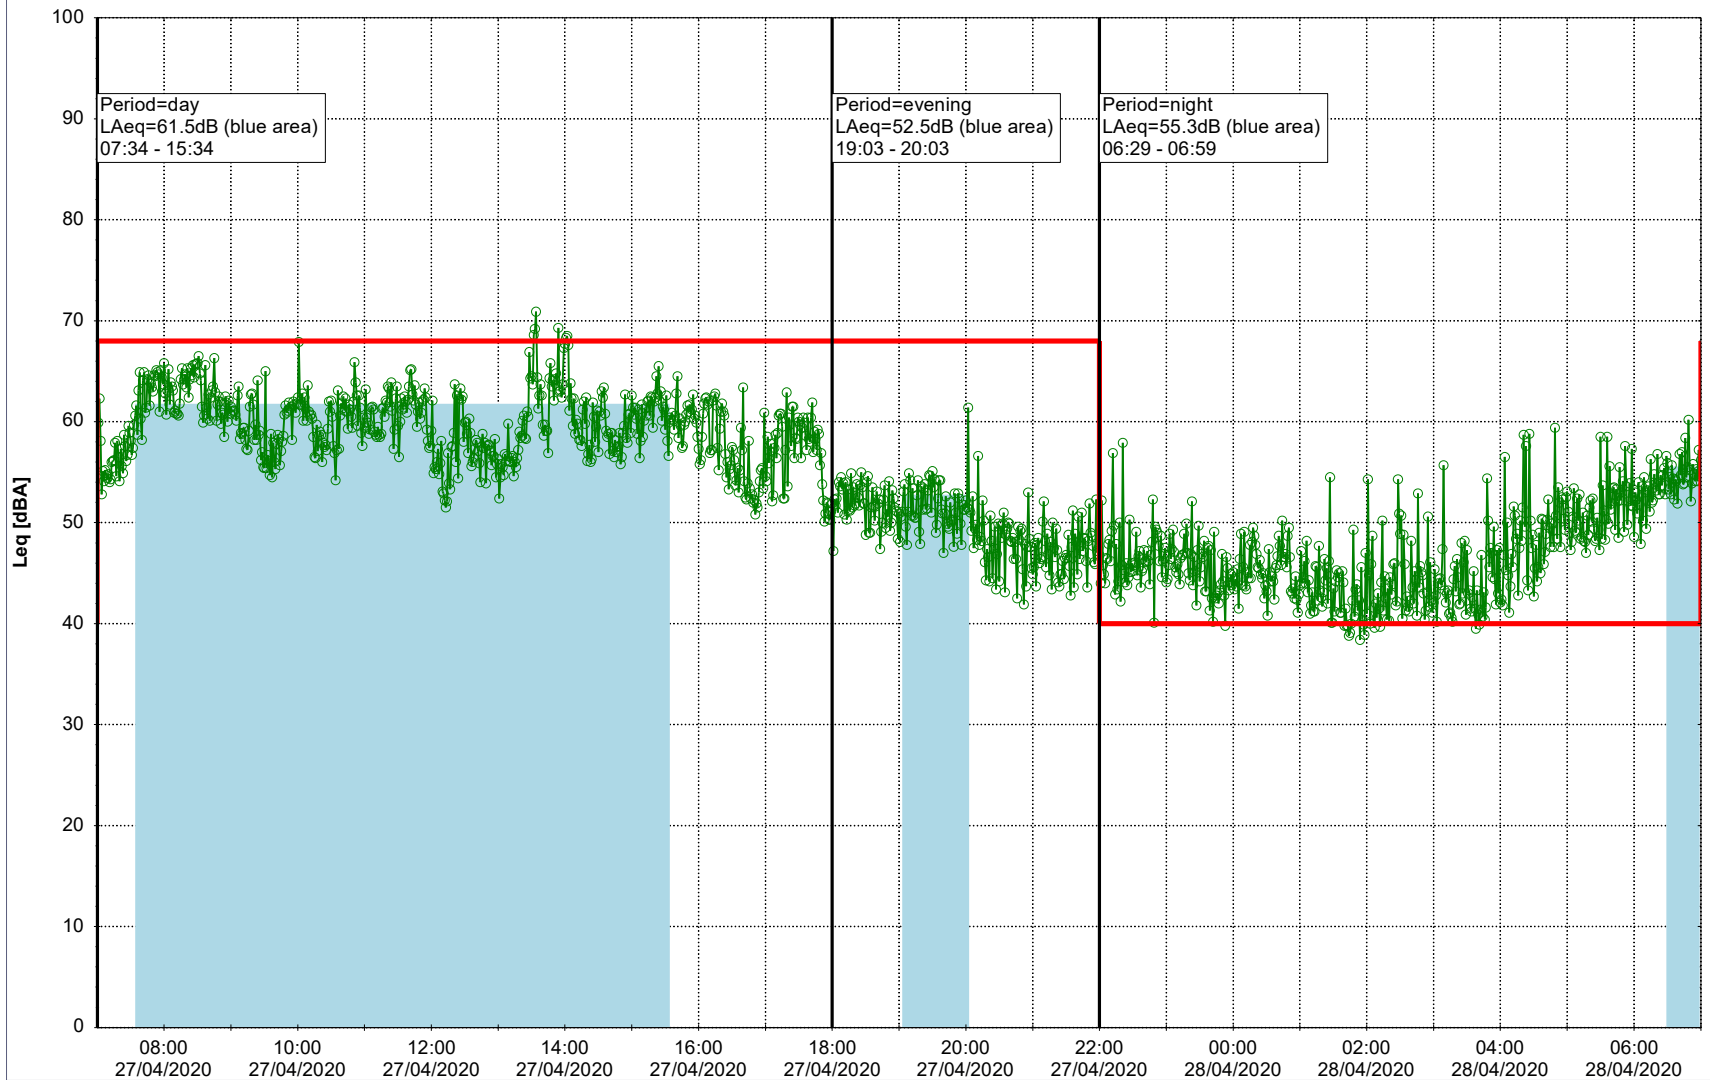

Project: Kronos Sydhavnen  
Construction: Havneholmen  
Location: N-V

Plan View

Remarks

...

### Noise Time Related Diagram

27/04/2020  
28/04/2020

○ ○ ○ ○ HOL\_NS01

**Project:** Kronos Sydhavnen  
**Construction:** Havneholmen  
**Location:** N-V

Plan View

Remarks

...

### Noise Time Related Diagram

28/04/2020  
29/04/2020

○ ○ ○ ○ HOL\_NS01

**Project:** Kronos Sydhavnen  
**Construction:** Havneholmen  
**Location:** N-V

Plan View

Remarks

...

### Noise Time Related Diagram

29/04/2020  
30/04/2020

○ ○ ○ ○ HOL\_NS01

**Project:** Kronos Sydhavnen  
**Construction:** Havneholmen  
**Location:** N-V

30/04/2020  
01/05/2020

Plan View

Remarks

...