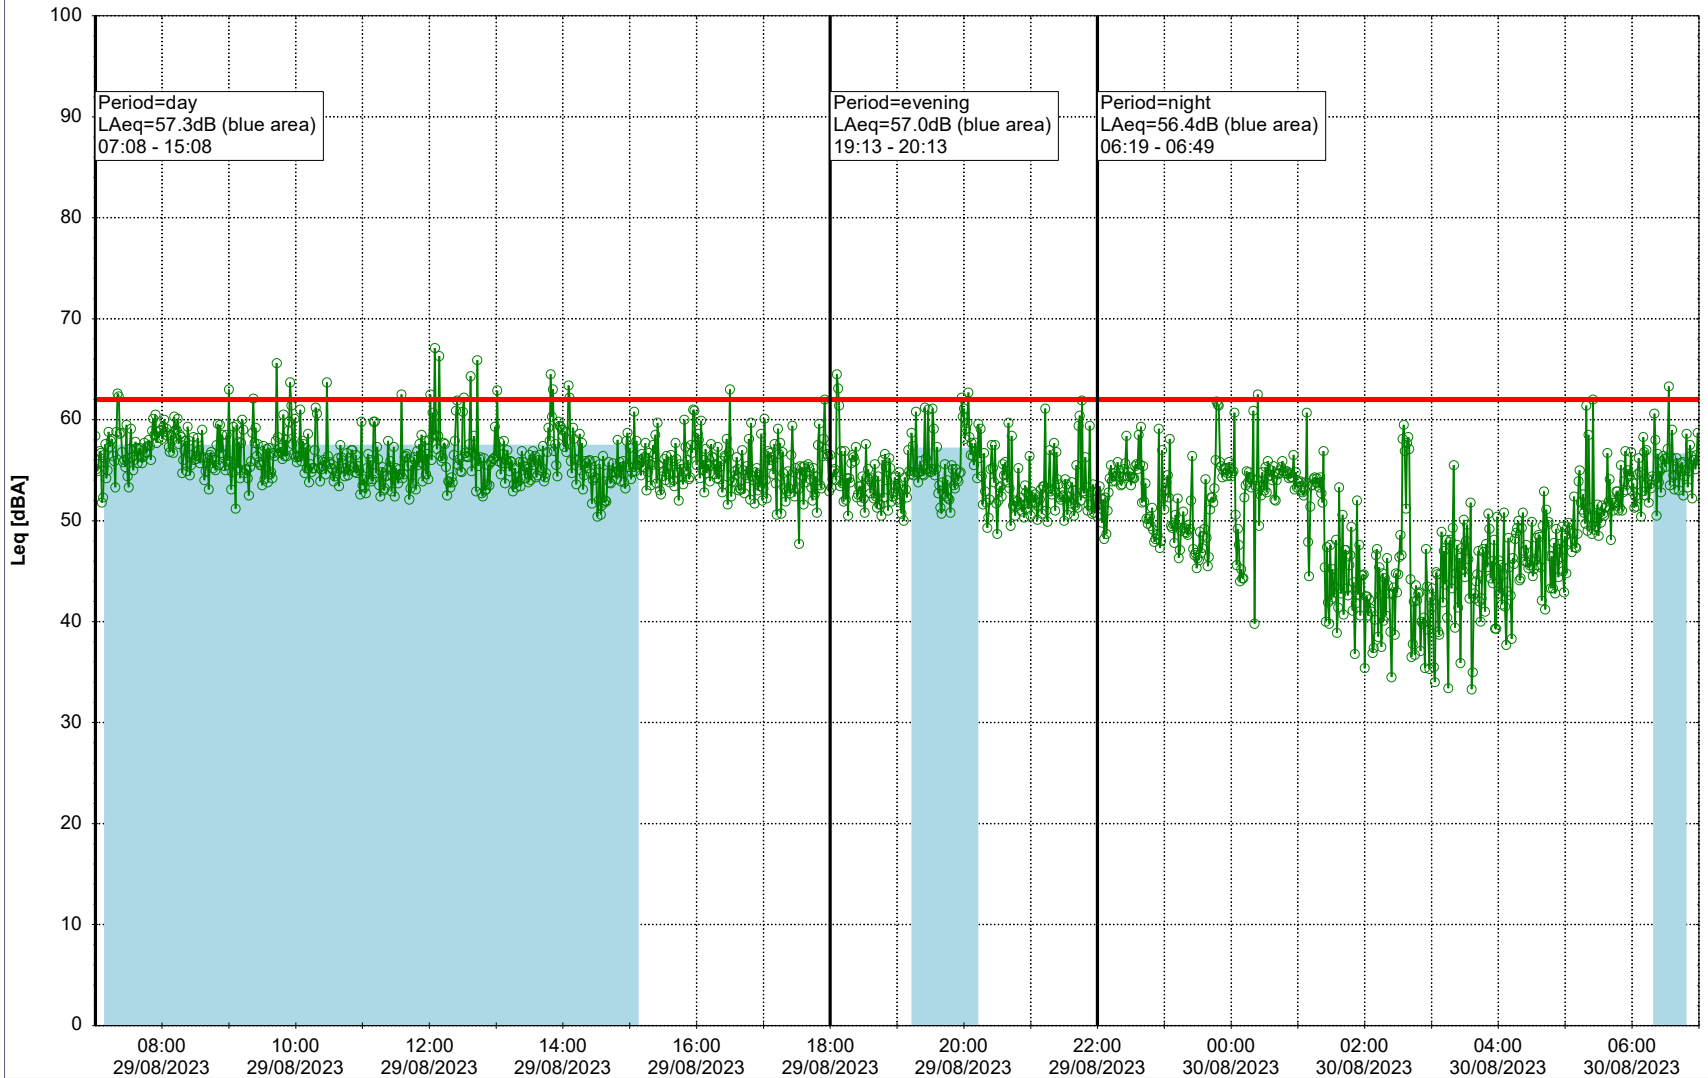

Noise Time Related Diagram

○○○ GAB_NS01