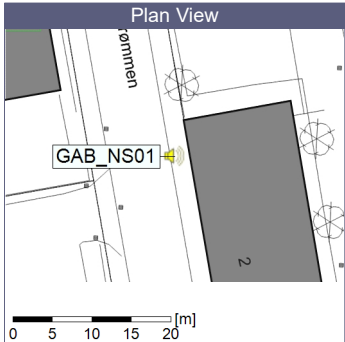

Remarks

...

Noise Time Related Diagram

○○○○ GAB_NS01

Project: Kronos Sydhavnen
Construction: Gåsebæk
Location: N-V

03/09/2023
04/09/2023

Remarks

...