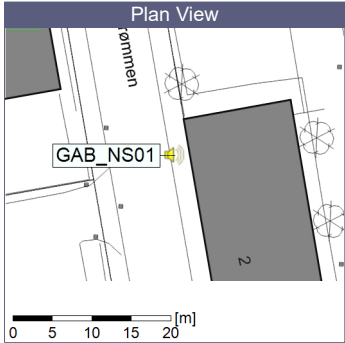

Project: Kronos Sydhavnen
Construction: Gåsebæk
Location: N-V