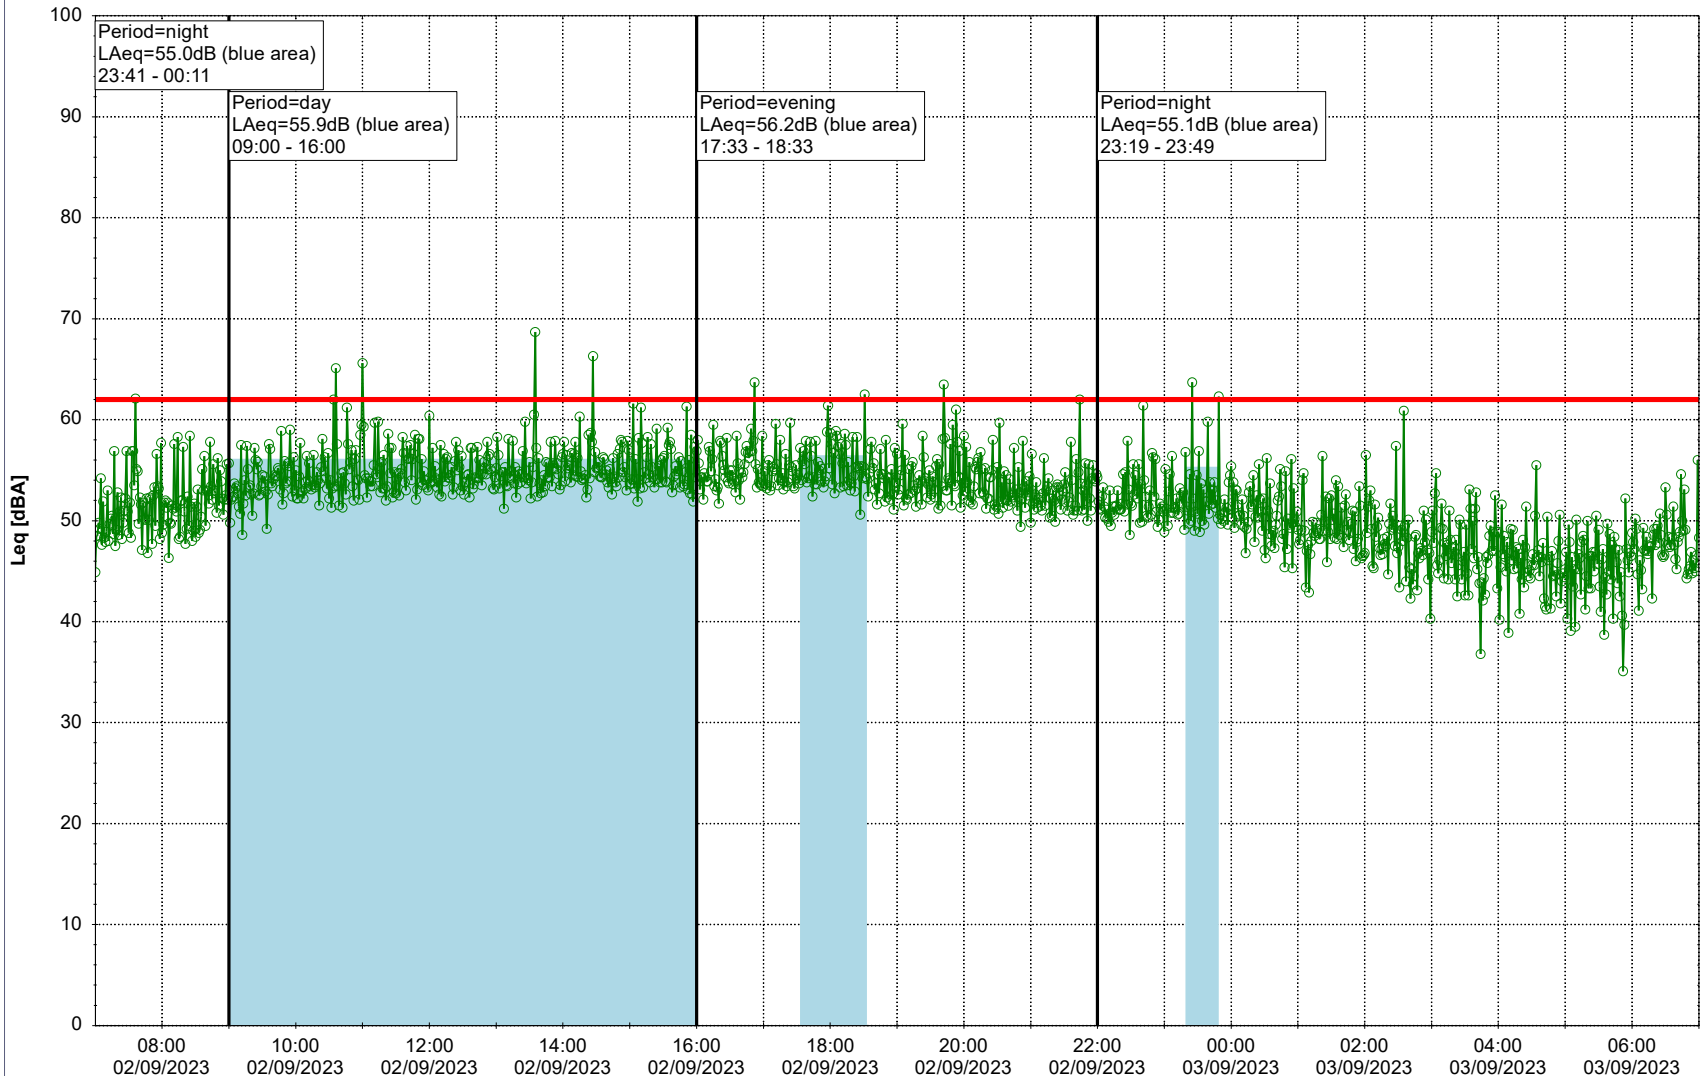

Project: Kronos Sydhavnen
Construction: Gåsebæk
Location: N-V

Remarks

...

Noise Time Related Diagram

01/09/2023
02/09/2023

○○○ GAB_NS01

Project: Kronos Sydhavnen
Construction: Gåsebæk
Location: N-V

02/09/2023
03/09/2023

Remarks

...

Noise Time Related Diagram

○○○○ GAB_NS01

Project: Kronos Sydhavnen
Construction: Gåsebæk
Location: N-V

03/09/2023
04/09/2023

Remarks

...

Noise Time Related Diagram

○○○ GAB_NS01