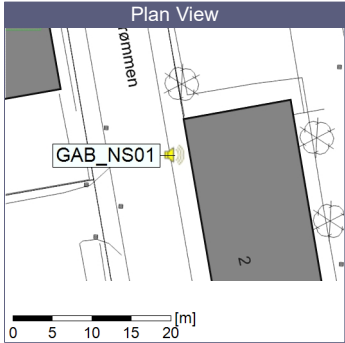

Project: Kronos Sydhavnen
Construction: Gåsebæk
Location: N-V

28/08/2023
29/08/2023

Remarks

...

Noise Time Related Diagram

○○○ GAB_NS01

Project: Kronos Sydhavnen
Construction: Gåsebæk
Location: N-V

29/08/2023
30/08/2023