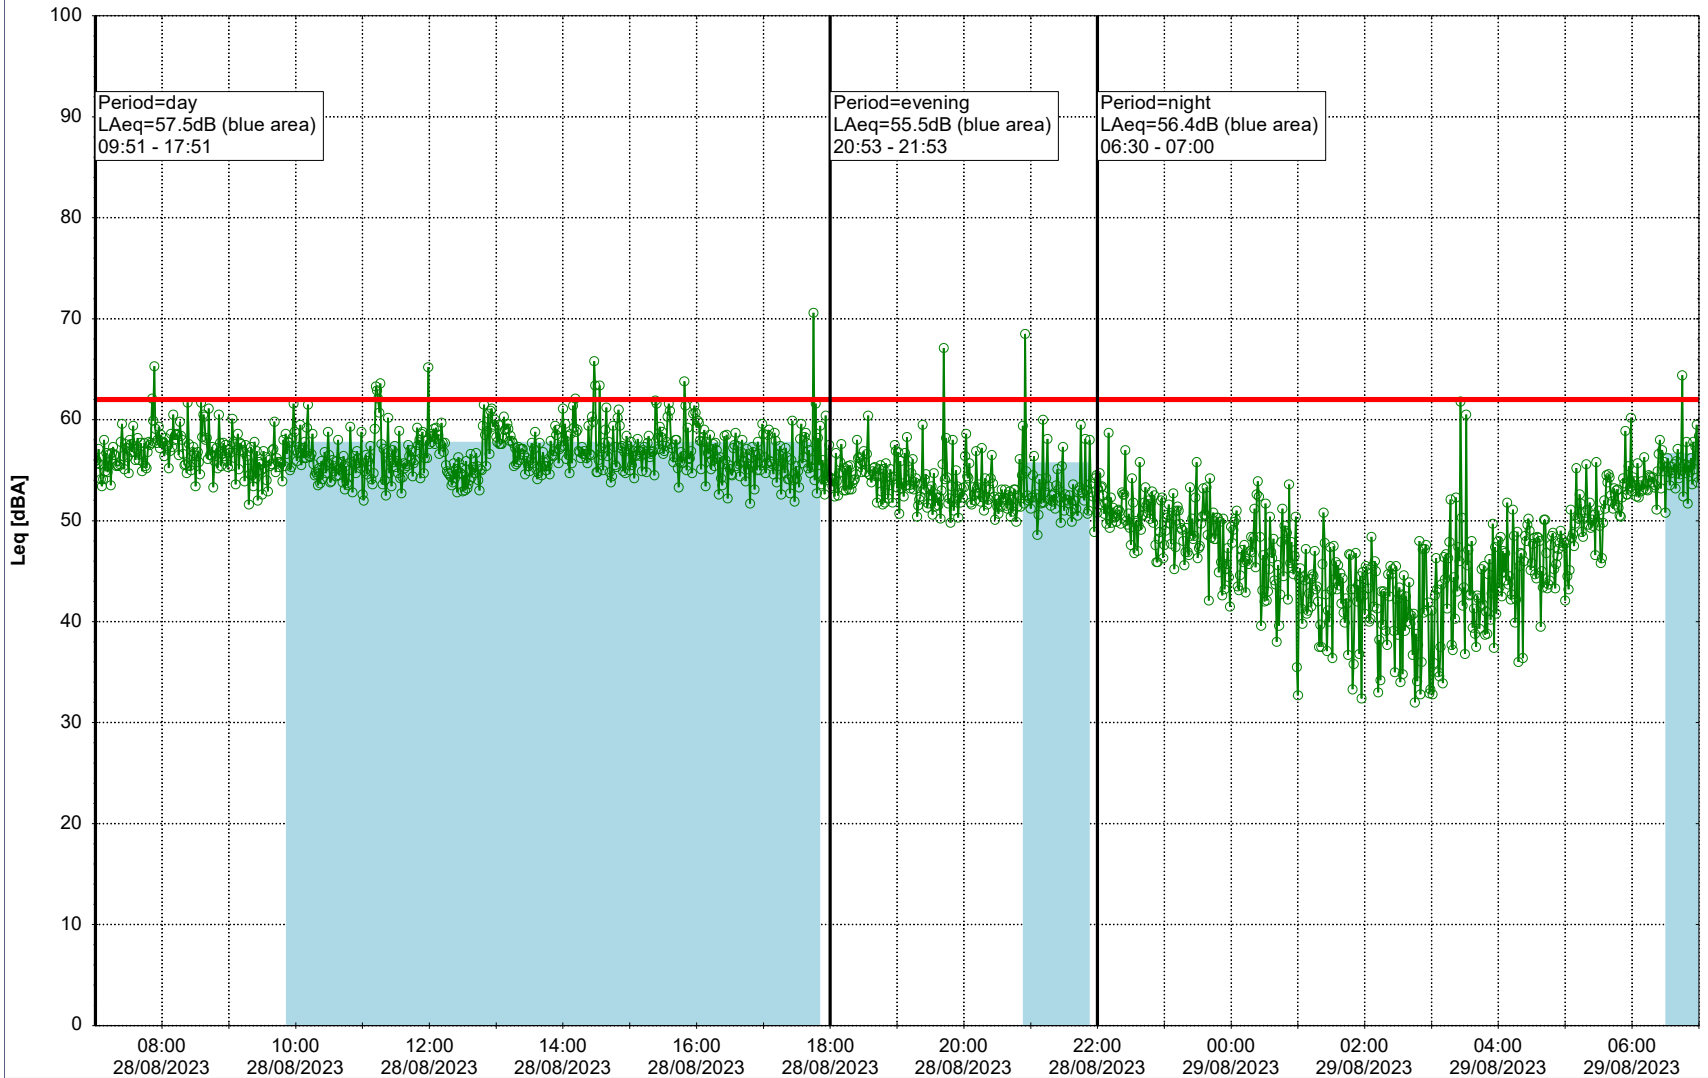

Noise Time Related Diagram

○○○ GAB_NS01