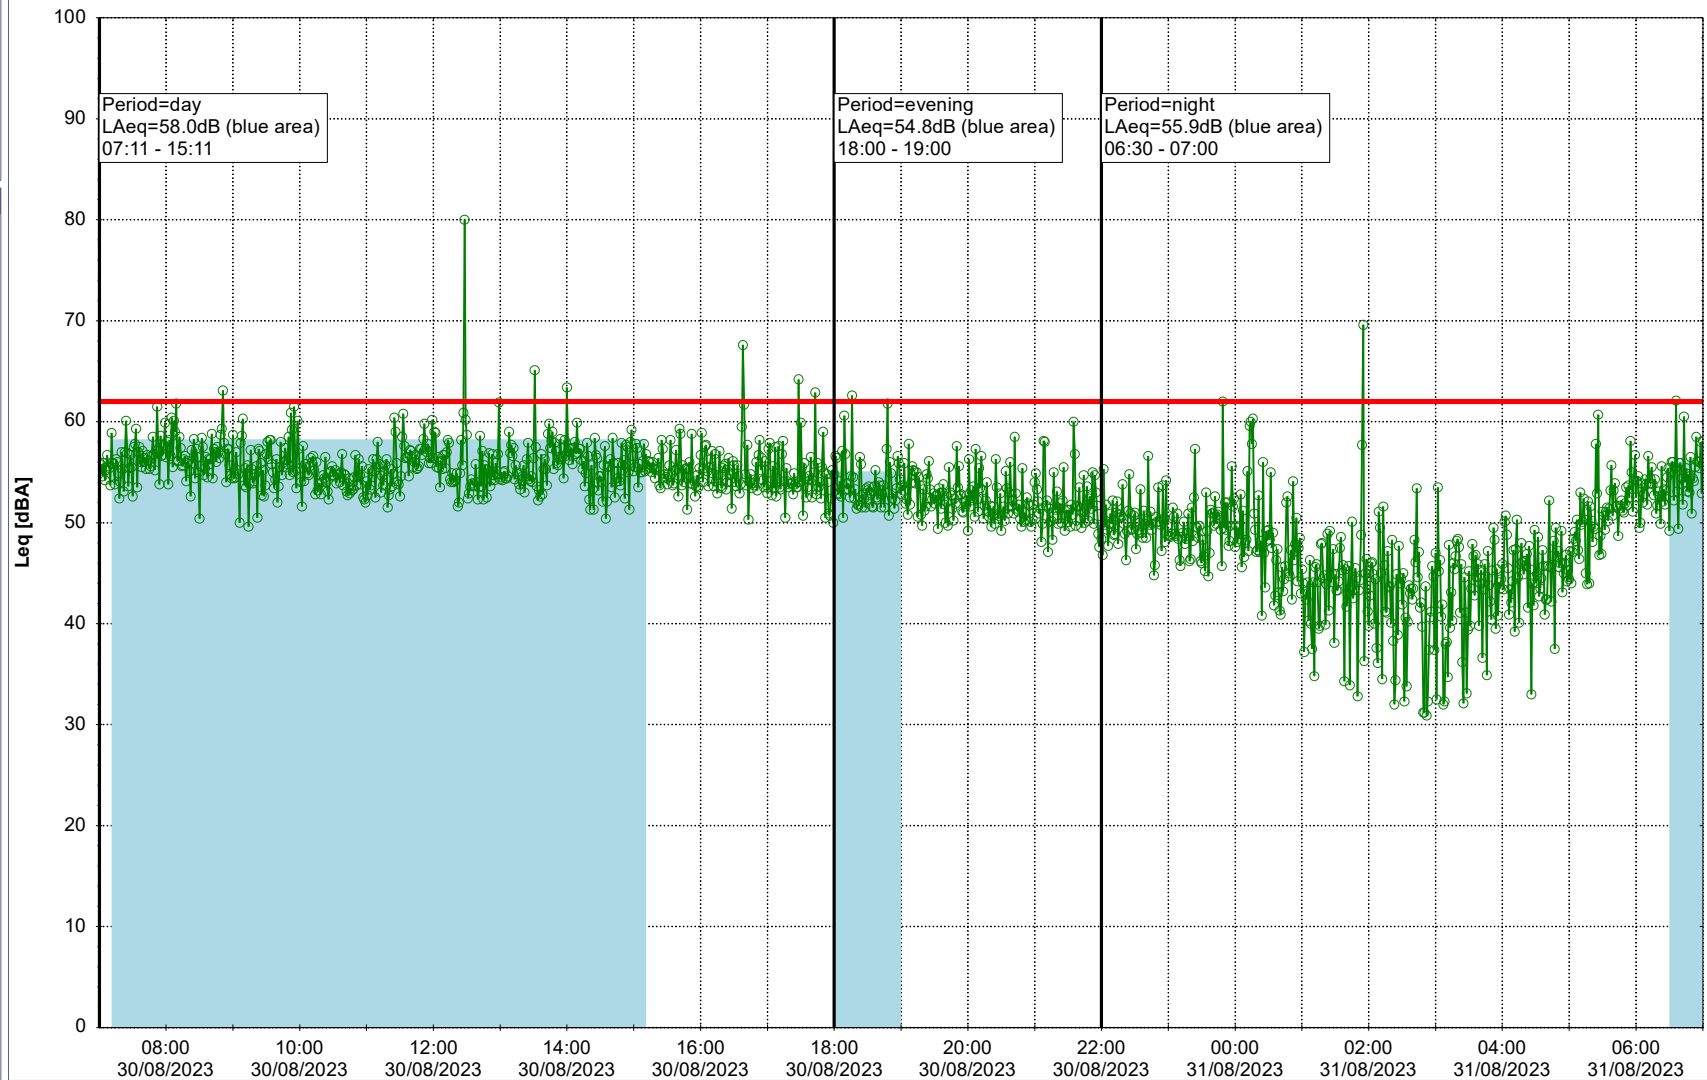

Remarks

...

Noise Time Related Diagram

○○○ GAB_NS01

Project: Kronos Sydhavnen
Construction: Gåsebæk
Location: N-V

30/08/2023
31/08/2023

Remarks

...

Noise Time Related Diagram

○○○ GAB_NS01

Project: Kronos Sydhavnen
Construction: Gåsebæk
Location: N-V

31/08/2023
01/09/2023

Remarks

...

Noise Time Related Diagram

○○○ GAB_NS01

Project: Kronos Sydhavnen
Construction: Gåsebæk
Location: N-V

Remarks

...

Noise Time Related Diagram

01/09/2023
02/09/2023

○○○ GAB_NS01

Project: Kronos Sydhavnen
Construction: Gåsebæk
Location: N-V

02/09/2023
03/09/2023

Remarks

...

Noise Time Related Diagram

○○○○ GAB_NS01

Project: Kronos Sydhavnen
Construction: Gåsebæk
Location: N-V

03/09/2023
04/09/2023

Remarks

...