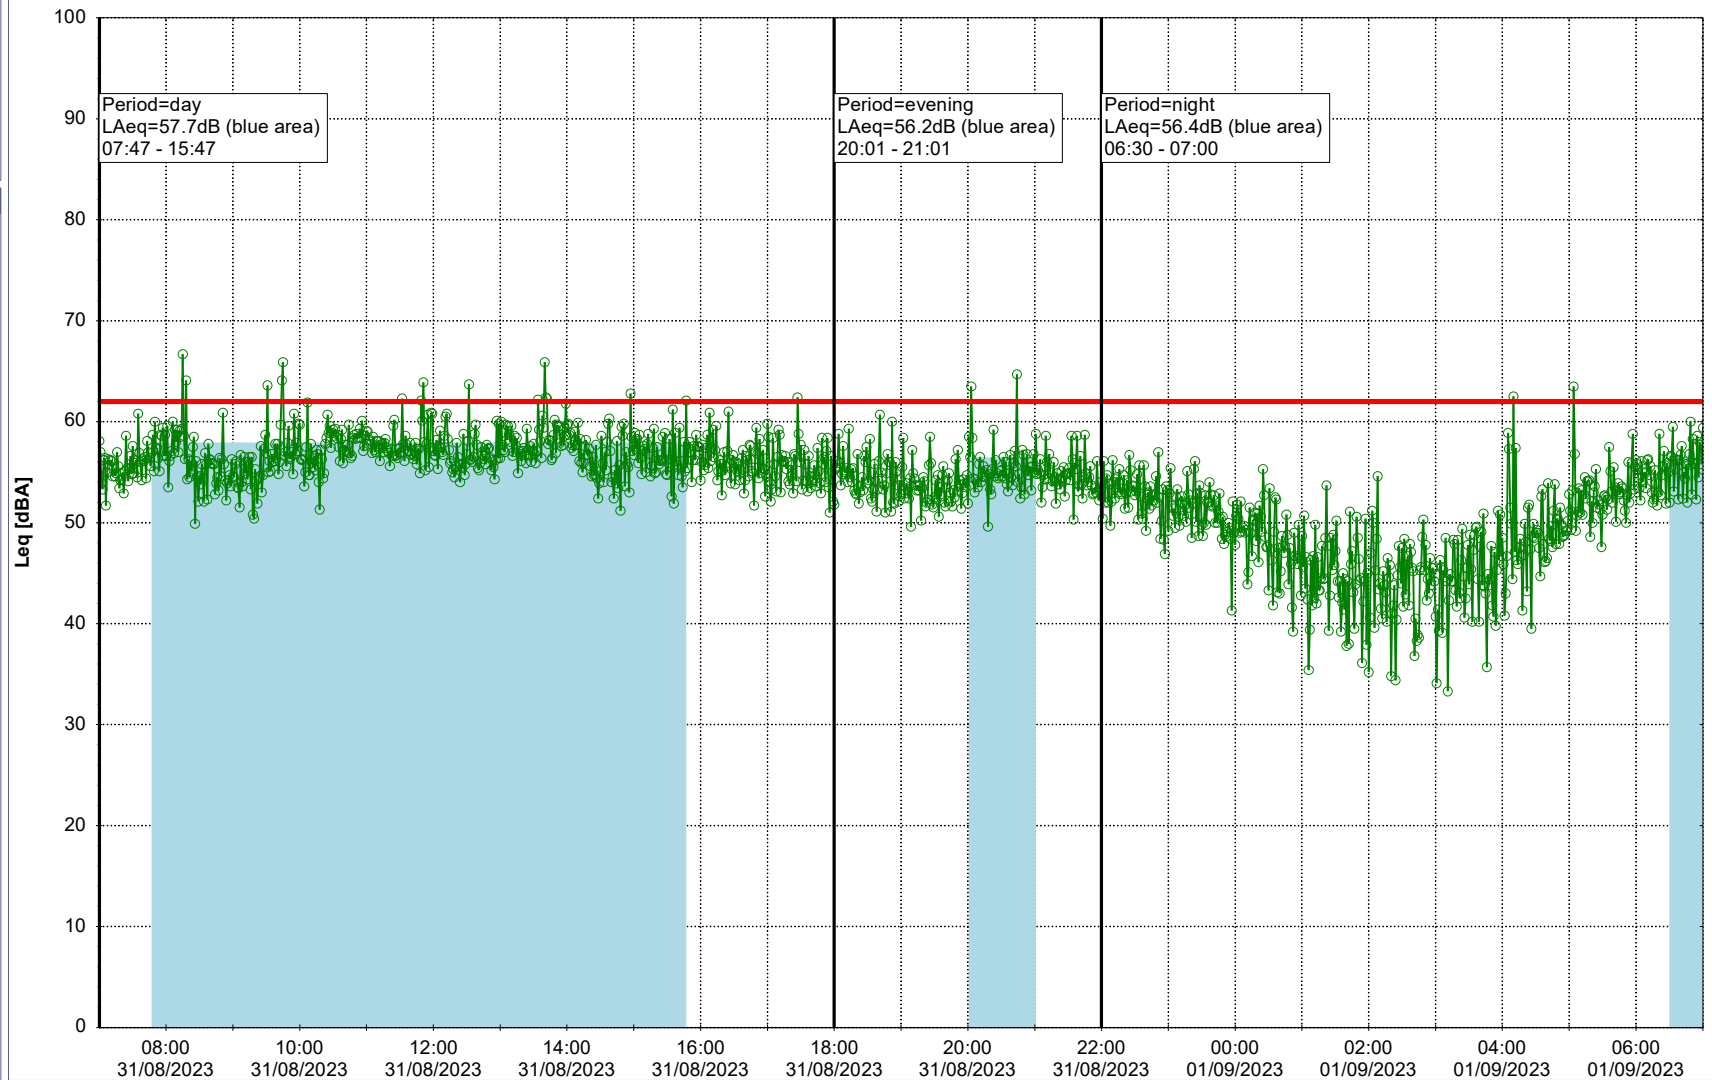

Noise Time Related Diagram

○○○ GAB_NS01

Project: Kronos Sydhavnen
Construction: Gåsebæk
Location: N-V

31/08/2023
01/09/2023

Remarks

...

Noise Time Related Diagram

○○○ GAB_NS01

Project: Kronos Sydhavnen
Construction: Gåsebæk
Location: N-V

Remarks

...

Noise Time Related Diagram

01/09/2023
02/09/2023

○○○ GAB_NS01

Project: Kronos Sydhavnen
Construction: Gåsebæk
Location: N-V

02/09/2023
03/09/2023

Remarks

...

Noise Time Related Diagram

○○○○ GAB_NS01

Project: Kronos Sydhavnen
Construction: Gåsebæk
Location: N-V

03/09/2023
04/09/2023

Remarks

...