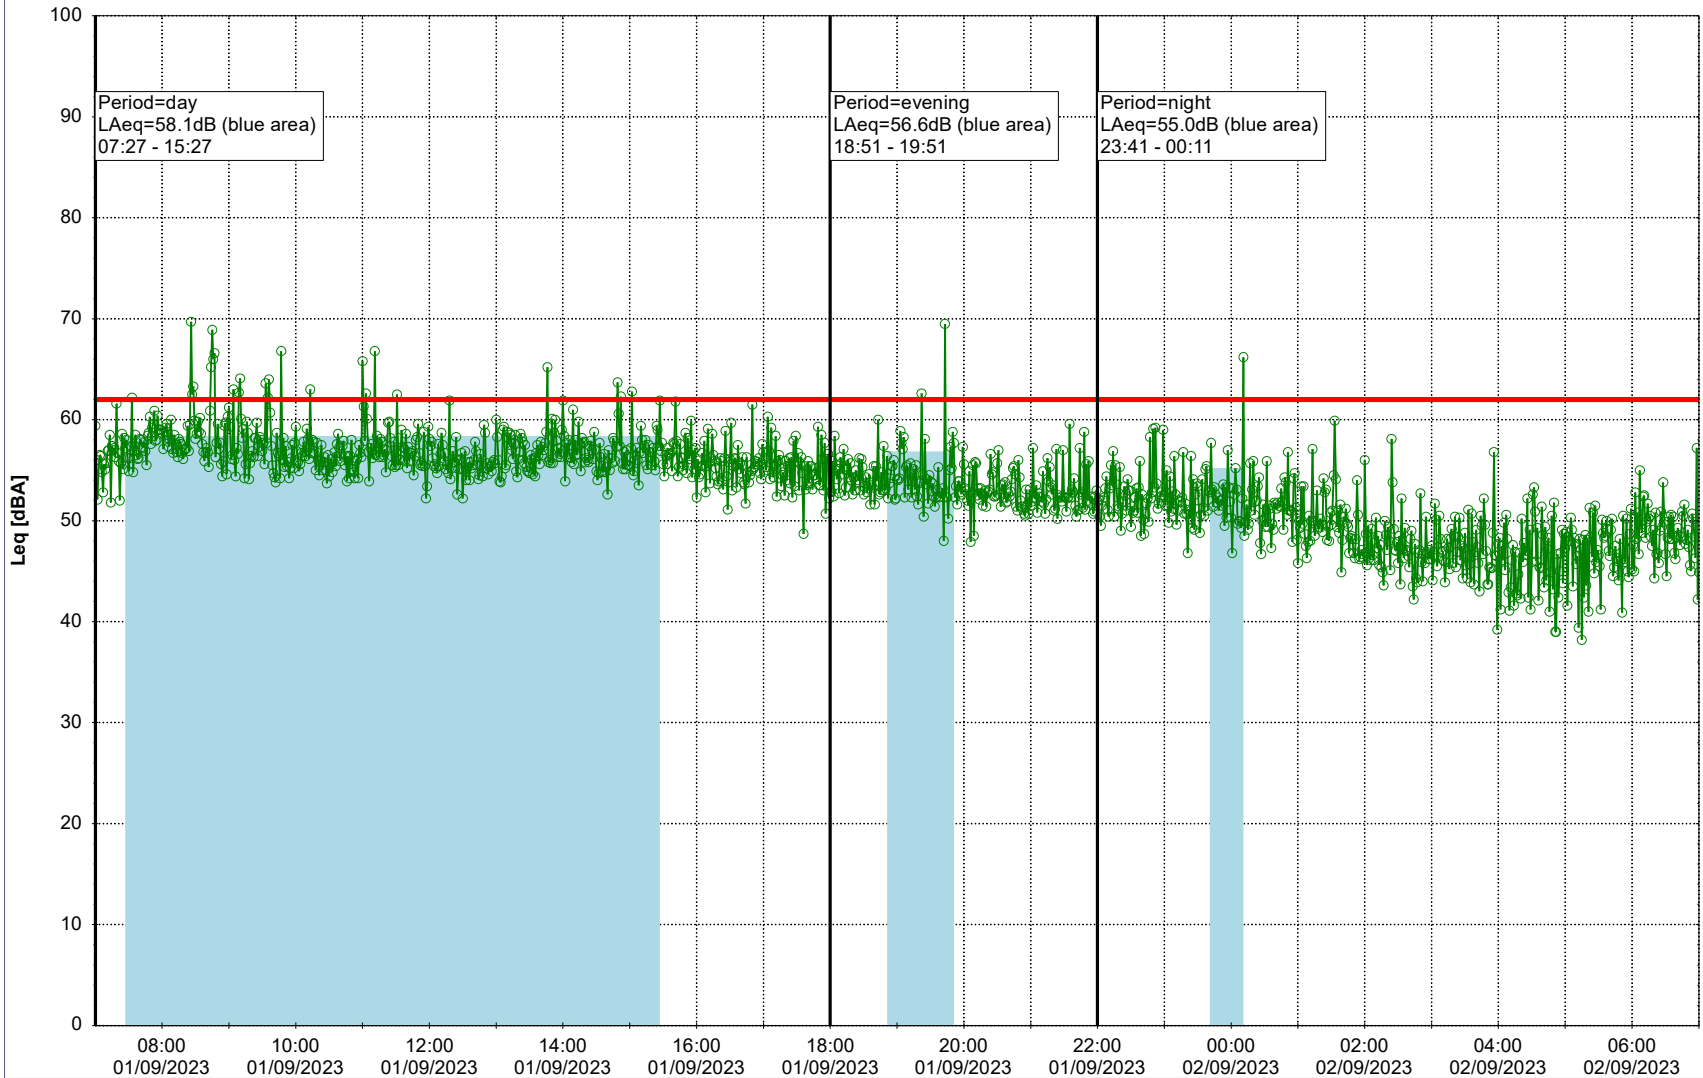

Project: Kronos Sydhavnen
Construction: Gåsebæk
Location: N-V

Remarks

...

Noise Time Related Diagram

01/09/2023
02/09/2023

○○○ GAB_NS01

Project: Kronos Sydhavnen
Construction: Gåsebæk
Location: N-V

02/09/2023
03/09/2023

Remarks

...

Noise Time Related Diagram

○○○○ GAB_NS01

Project: Kronos Sydhavnen
Construction: Gåsebæk
Location: N-V

03/09/2023
04/09/2023

Remarks

...

Noise Time Related Diagram

○○○ GAB_NS01