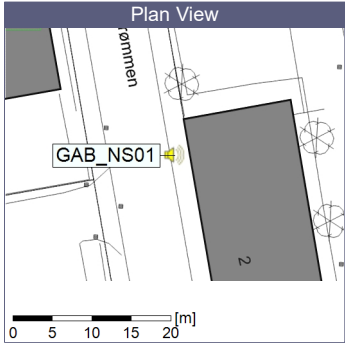

Project: Kronos Sydhavnen
Construction: Gåsebæk
Location: N-V

Remarks

...

Noise Time Related Diagram

01/09/2023
02/09/2023

○○○ GAB_NS01

Project: Kronos Sydhavnen
Construction: Gåsebæk
Location: N-V

02/09/2023
03/09/2023