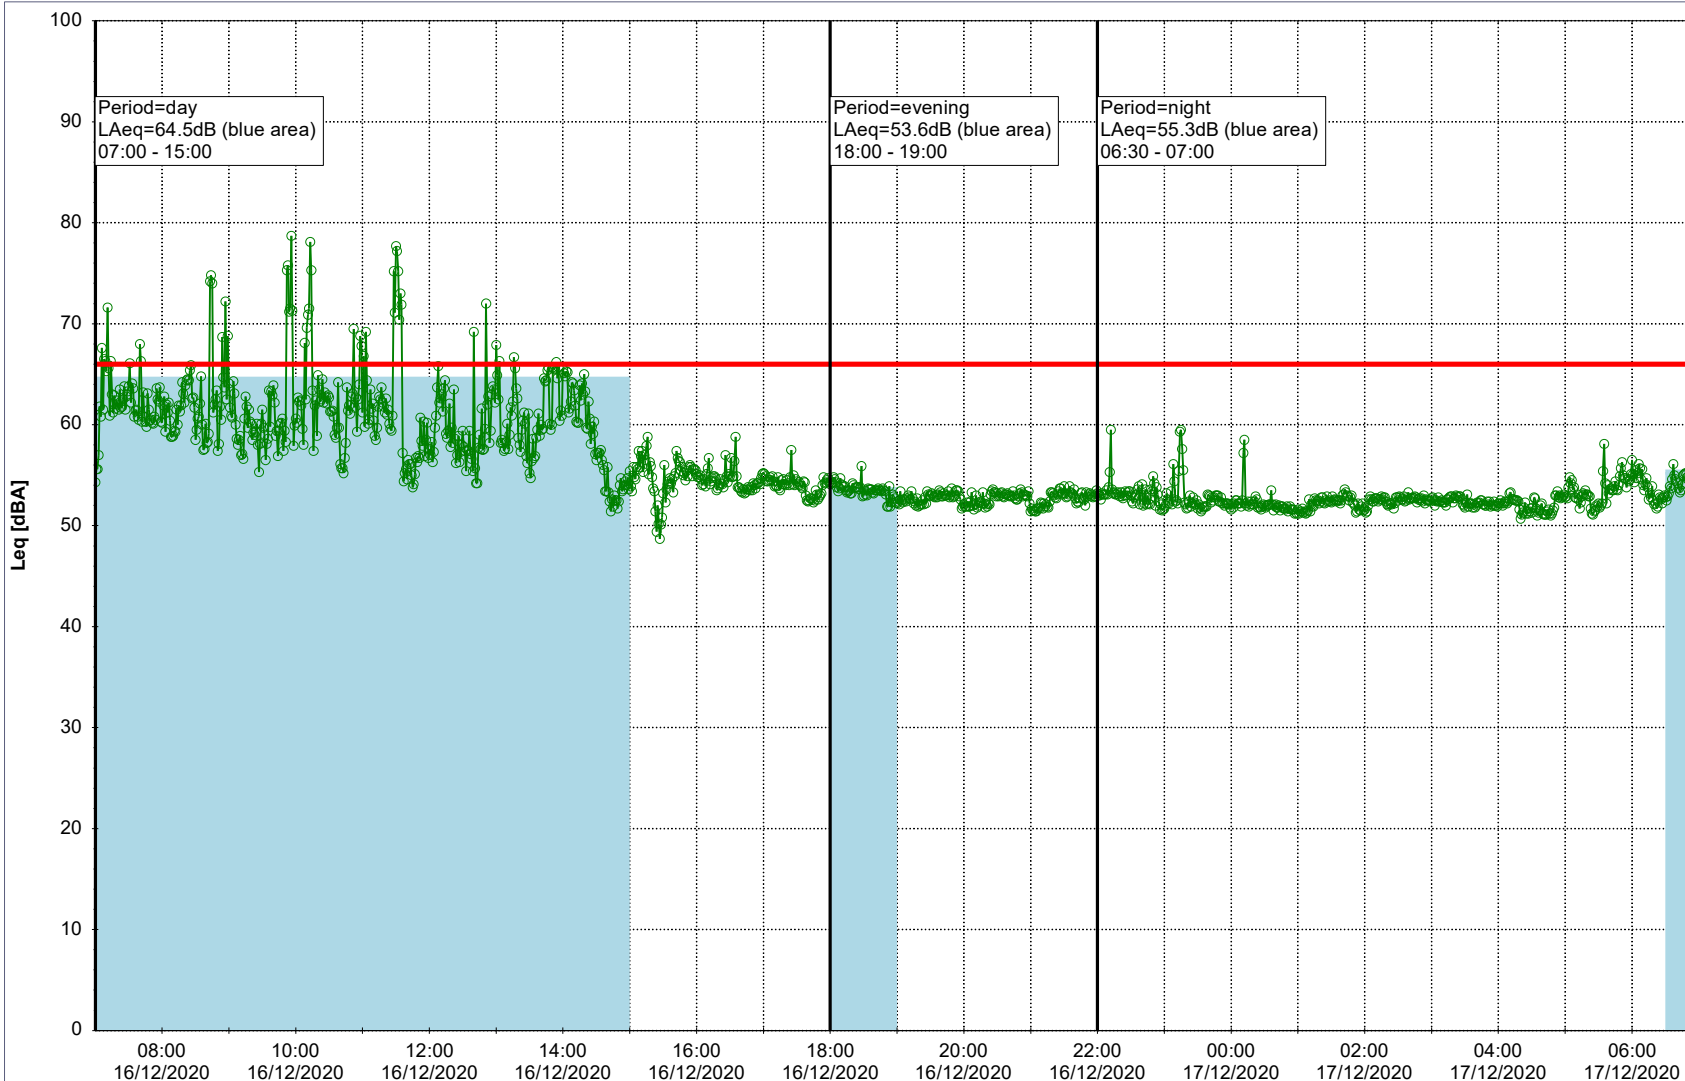

Plan View

Remarks

- Ørsted Værket

Noise Time Related Diagram

15/12/2020
16/12/2020

○○○ EBR-OVK_NS02

Project: Kronos Sydhavnen
Construction: Enghave Brygge
Location: N-V

Plan View

Remarks

- Ørsted Værket

Noise Time Related Diagram

16/12/2020
17/12/2020

○○○ EBR-OVK_NS02

Project: Kronos Sydhavnen
Construction: Enghave Brygge
Location: N-V

Plan View

Remarks

...

Noise Time Related Diagram

17/12/2020
18/12/2020

○○○ EBR-OVK_NS02

Project: Kronos Sydhavnen
Construction: Enghave Brygge
Location: N-V

Plan View

Remarks

- Ørsted Værket

19/12/2020
20/12/2020

○○○○ EBR-OVK_NS02

Project: Kronos Sydhavnen
Construction: Enghave Brygge
Location: N-V

Plan View

Remarks

- Ørsted Værket

Noise Time Related Diagram

20/12/2020
21/12/2020