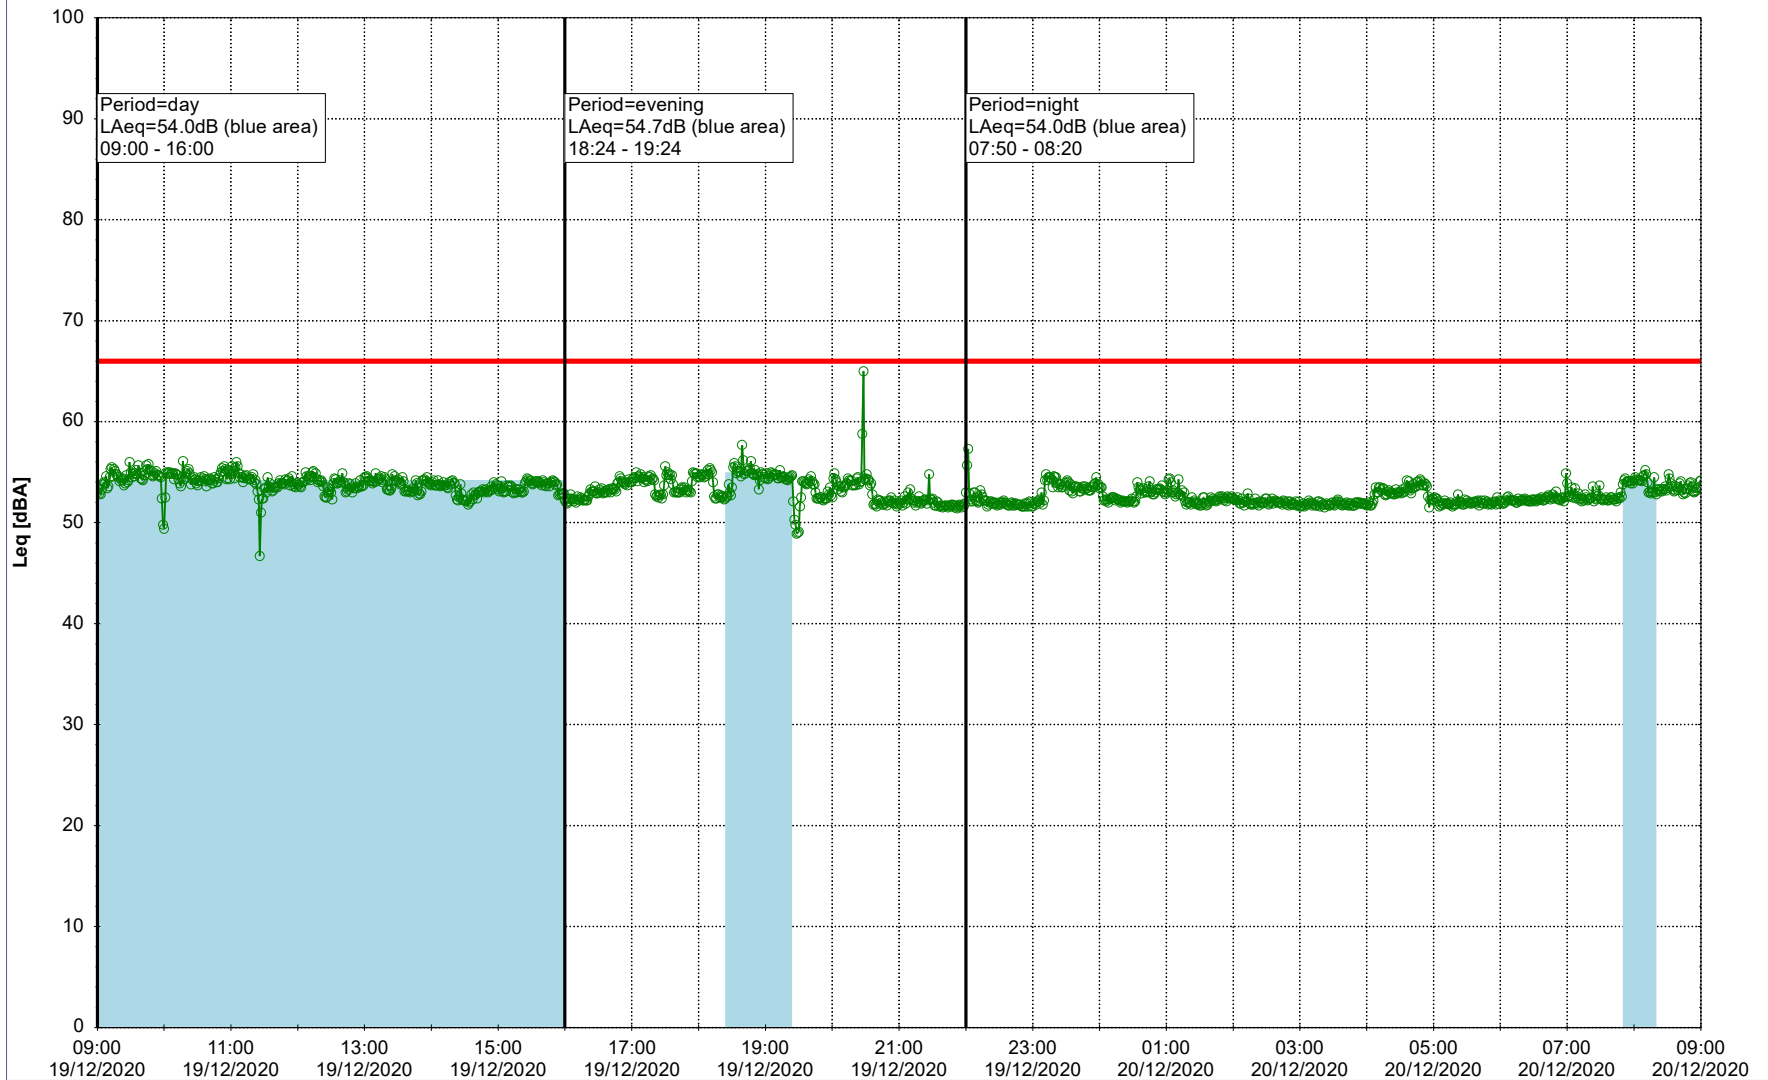

...

Noise Time Related Diagram

17/12/2020
18/12/2020

○○○ EBR-OVK_NS02

Project: Kronos Sydhavnen
Construction: Enghave Brygge
Location: N-V

Plan View

Remarks

- Ørsted Værket

Noise Time Related Diagram

18/12/2020
19/12/2020

○○○○ EBR-OVK_NS02

Project: Kronos Sydhavnen
Construction: Enghave Brygge
Location: N-V

Plan View

Remarks

...

Noise Time Related Diagram

19/12/2020
20/12/2020

○○○○ EBR-OVK_NS02

Project: Kronos Sydhavnen
Construction: Enghave Brygge
Location: N-V

Plan View

Remarks

- Ørsted Værket

Noise Time Related Diagram

20/12/2020
21/12/2020