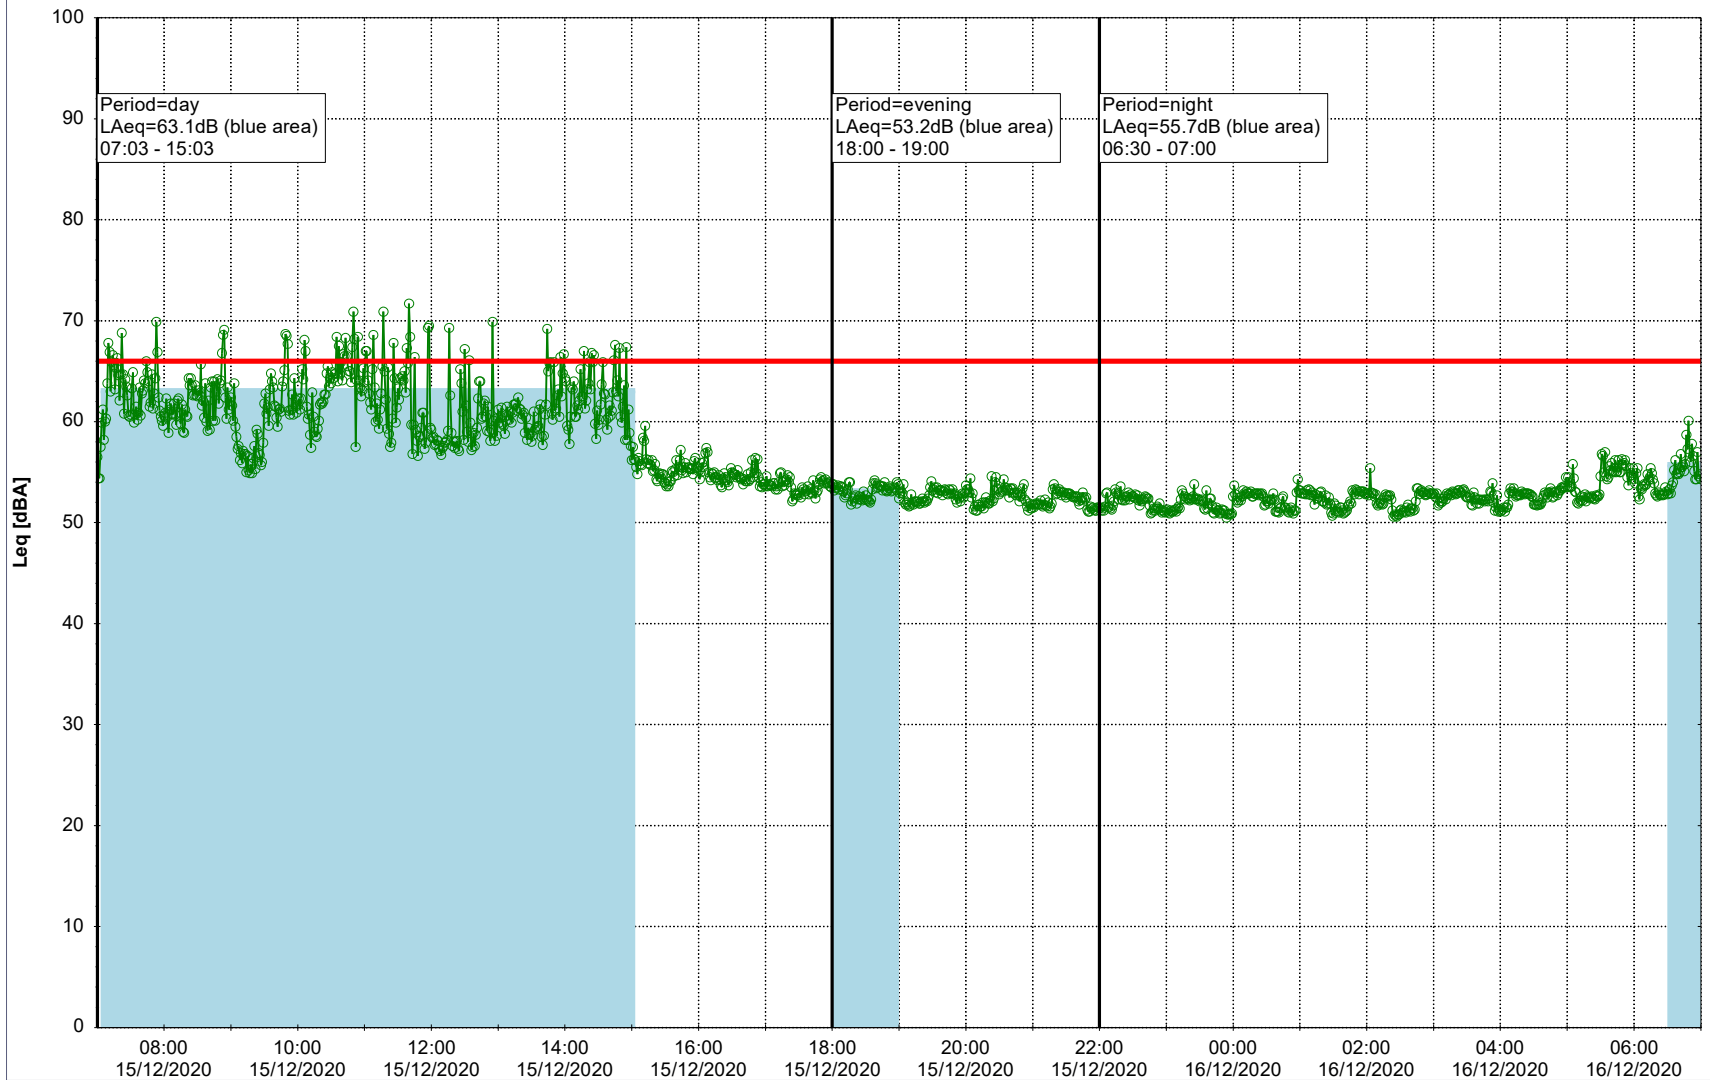

Plan View

Remarks

- Ørsted Værket

Noise Time Related Diagram

15/12/2020
16/12/2020

○○○ EBR-OVK_NS02

Project: Kronos Sydhavnen
Construction: Enghave Brygge
Location: N-V

Plan View

Remarks

- Ørsted Værket

Noise Time Related Diagram

16/12/2020
17/12/2020

○○○ EBR-OVK_NS02

Project: Kronos Sydhavnen
Construction: Enghave Brygge
Location: N-V

Plan View

Remarks

...

Noise Time Related Diagram

17/12/2020
18/12/2020

○○○ EBR-OVK_NS02

Project: Kronos Sydhavnen
Construction: Enghave Brygge
Location: N-V

Plan View

Remarks

- Ørsted Værket

Noise Time Related Diagram

18/12/2020
19/12/2020

○○○○ EBR-OVK_NS02

Project: Kronos Sydhavnen
Construction: Enghave Brygge
Location: N-V

Plan View

Remarks

...

Noise Time Related Diagram