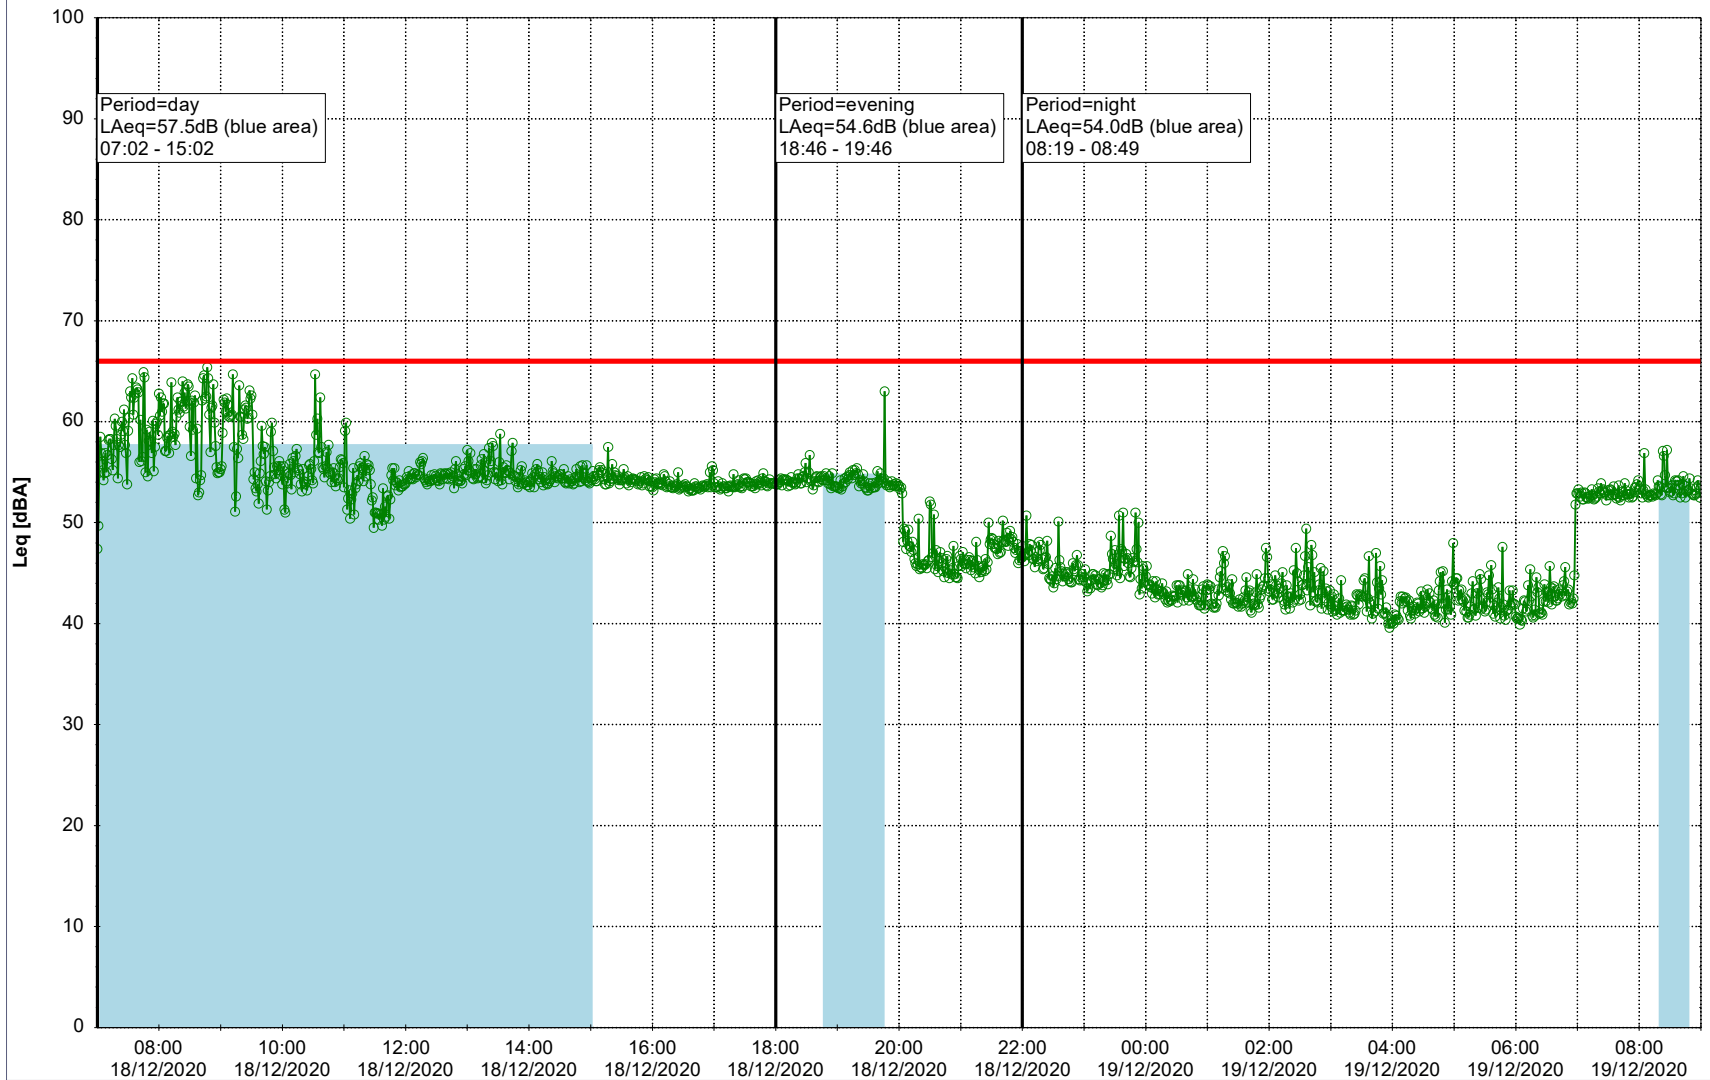

...

Noise Time Related Diagram

17/12/2020
18/12/2020

○○○ EBR-OVK_NS02

Project: Kronos Sydhavnen
Construction: Enghave Brygge
Location: N-V

Plan View

Remarks

- Ørsted Værket

Noise Time Related Diagram

18/12/2020
19/12/2020

○○○○ EBR-OVK_NS02

Project: Kronos Sydhavnen
Construction: Enghave Brygge
Location: N-V

Plan View

Remarks

...

Noise Time Related Diagram

19/12/2020
20/12/2020

○○○○ EBR-OVK_NS02

Project: Kronos Sydhavnen
Construction: Enghave Brygge
Location: N-V

Plan View

Remarks

- Ørsted Værket

Noise Time Related Diagram

20/12/2020
21/12/2020