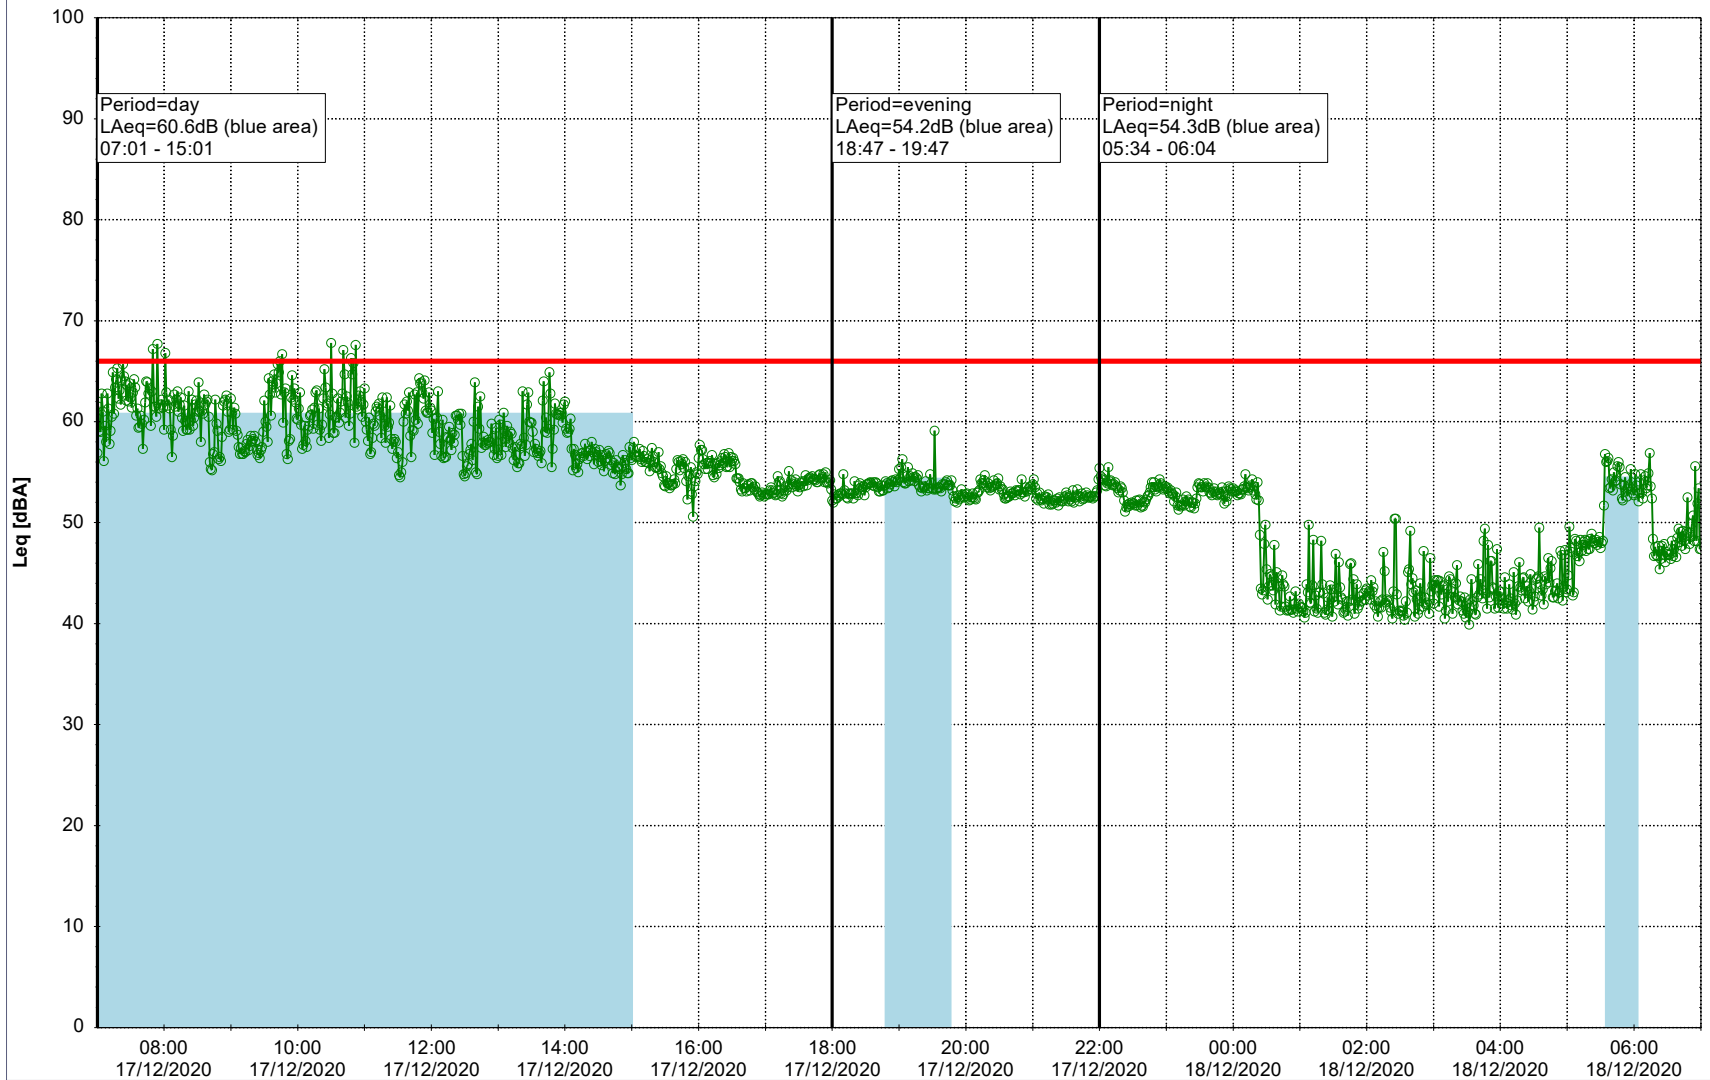

Remarks

- Ørsted Værket

Noise Time Related Diagram

16/12/2020
17/12/2020

○○○ EBR-OVK_NS02

Project: Kronos Sydhavnen
Construction: Enghave Brygge
Location: N-V

Plan View

Remarks

...

Noise Time Related Diagram

17/12/2020
18/12/2020

○○○ EBR-OVK_NS02

Project: Kronos Sydhavnen
Construction: Enghave Brygge
Location: N-V

Plan View

Remarks

- Ørsted Værket

Noise Time Related Diagram

18/12/2020
19/12/2020

○○○○ EBR-OVK_NS02

Project: Kronos Sydhavnen
Construction: Enghave Brygge
Location: N-V

Plan View

Remarks

...

Noise Time Related Diagram

19/12/2020
20/12/2020

○○○○ EBR-OVK_NS02

Project: Kronos Sydhavnen
Construction: Enghave Brygge
Location: N-V

Plan View

Remarks

- Ørsted Værket

Noise Time Related Diagram

20/12/2020
21/12/2020