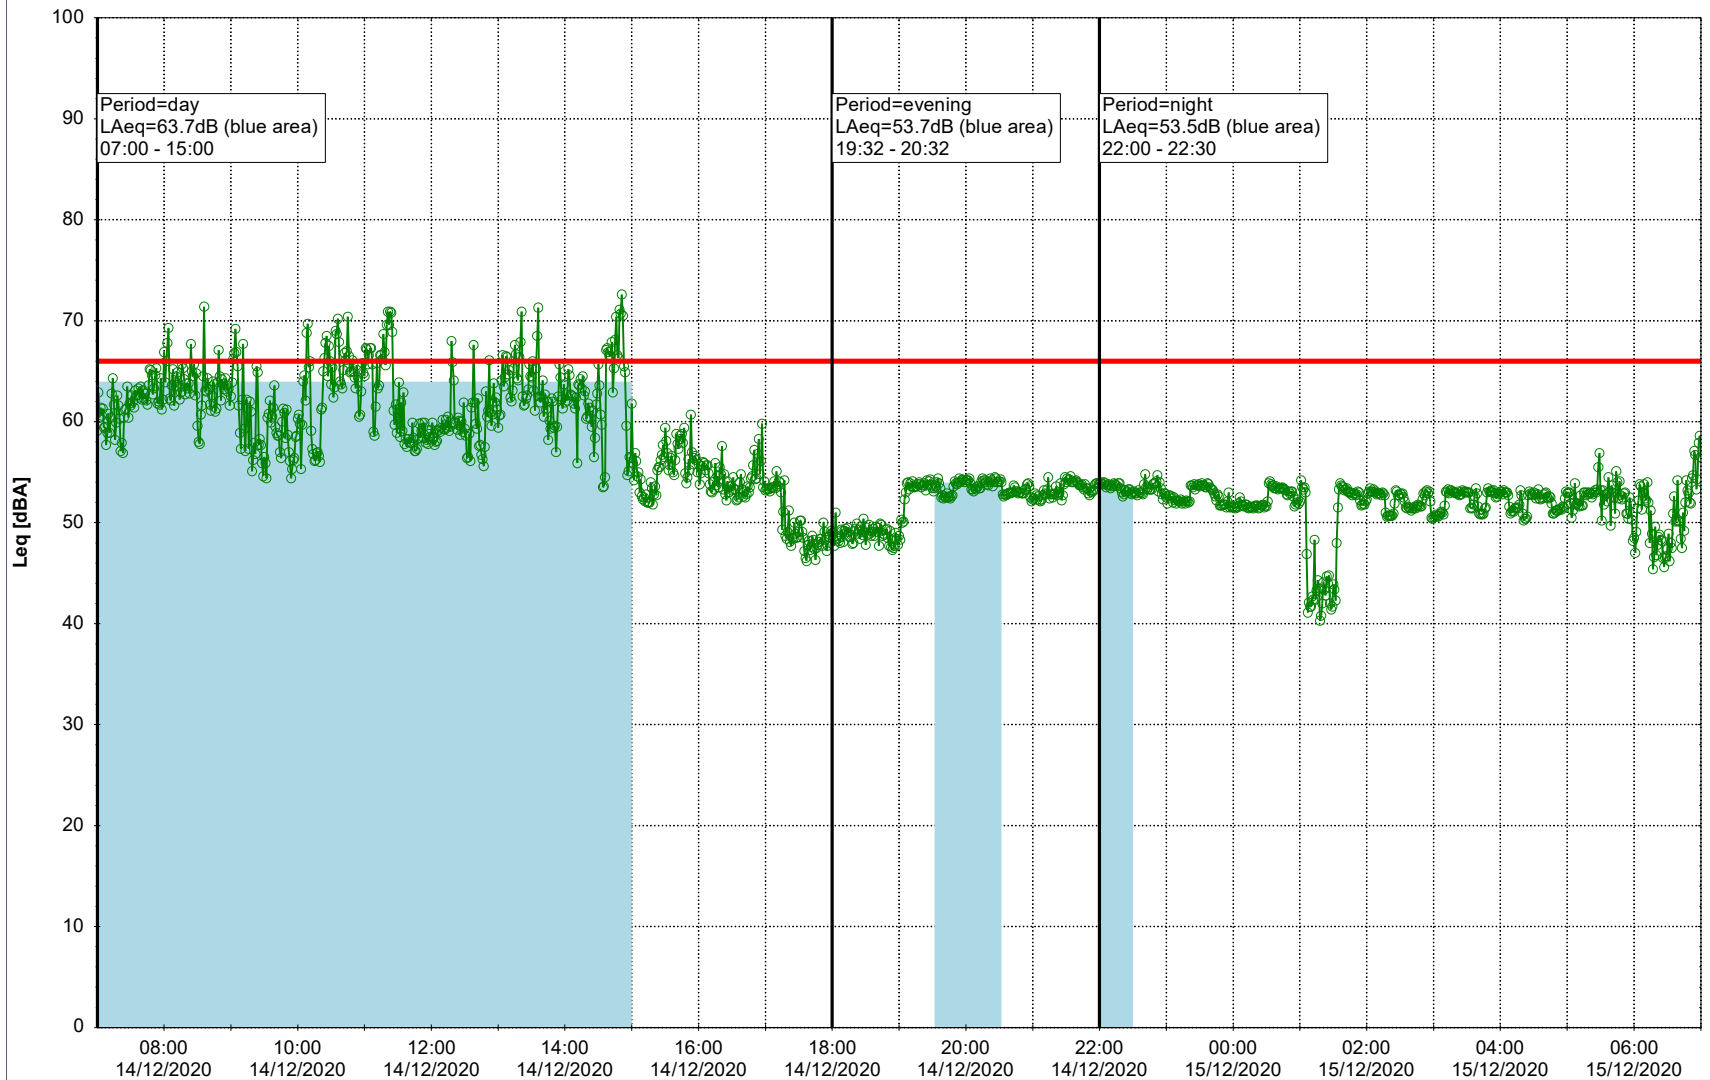

Project: Kronos Sydhavnen
Construction: Enghave Brygge
Location: N-V

Plan View

Remarks

- Ørsted Værket

Noise Time Related Diagram

14/12/2020
15/12/2020

○○○ EBR-OVK_NS02

Project: Kronos Sydhavnen
Construction: Enghave Brygge
Location: N-V

Plan View

Remarks

- Ørsted Værket

Noise Time Related Diagram

15/12/2020
16/12/2020

○○○ EBR-OVK_NS02

Project: Kronos Sydhavnen
Construction: Enghave Brygge
Location: N-V

Plan View

Remarks

- Ørsted Værket

Noise Time Related Diagram

16/12/2020
17/12/2020

○○○ EBR-OVK_NS02

Project: Kronos Sydhavnen
Construction: Enghave Brygge
Location: N-V

Plan View

Remarks

19/12/2020
20/12/2020

○○○○ EBR-OVK_NS02

Project: Kronos Sydhavnen
Construction: Enghave Brygge
Location: N-V

Plan View

Remarks

- Ørsted Værket

Noise Time Related Diagram

20/12/2020
21/12/2020