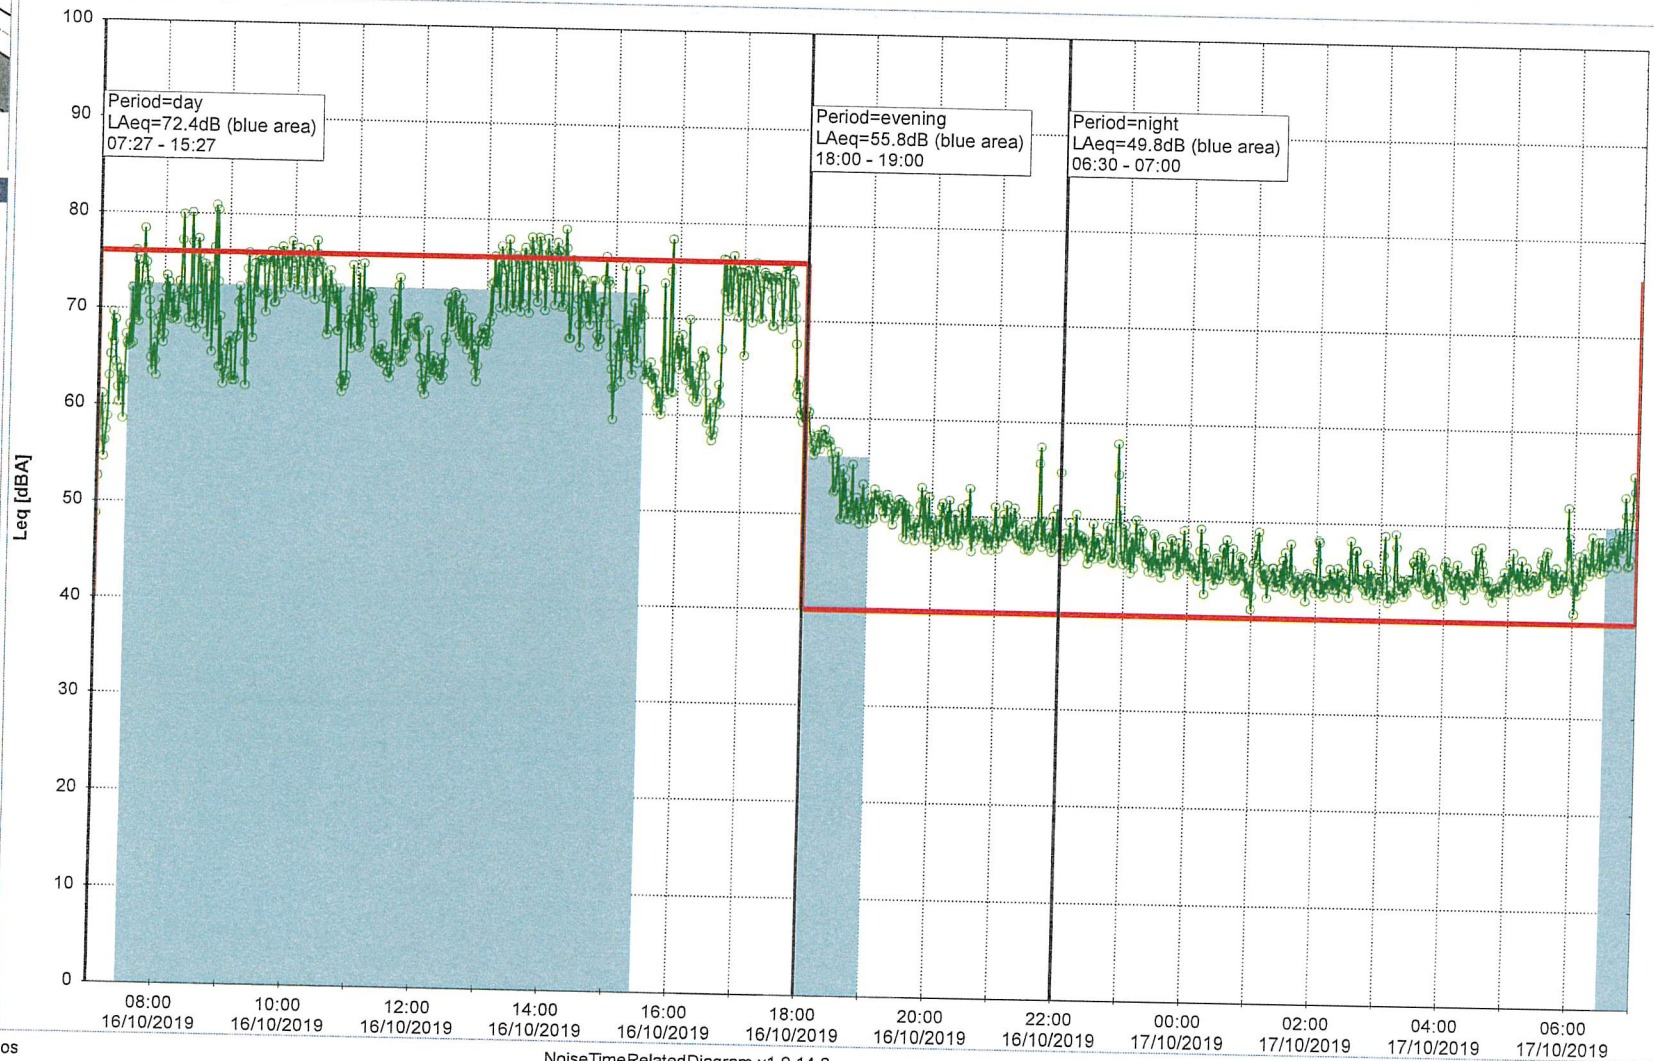

Noise Time Related Diagram

○○○ MOP_NS01