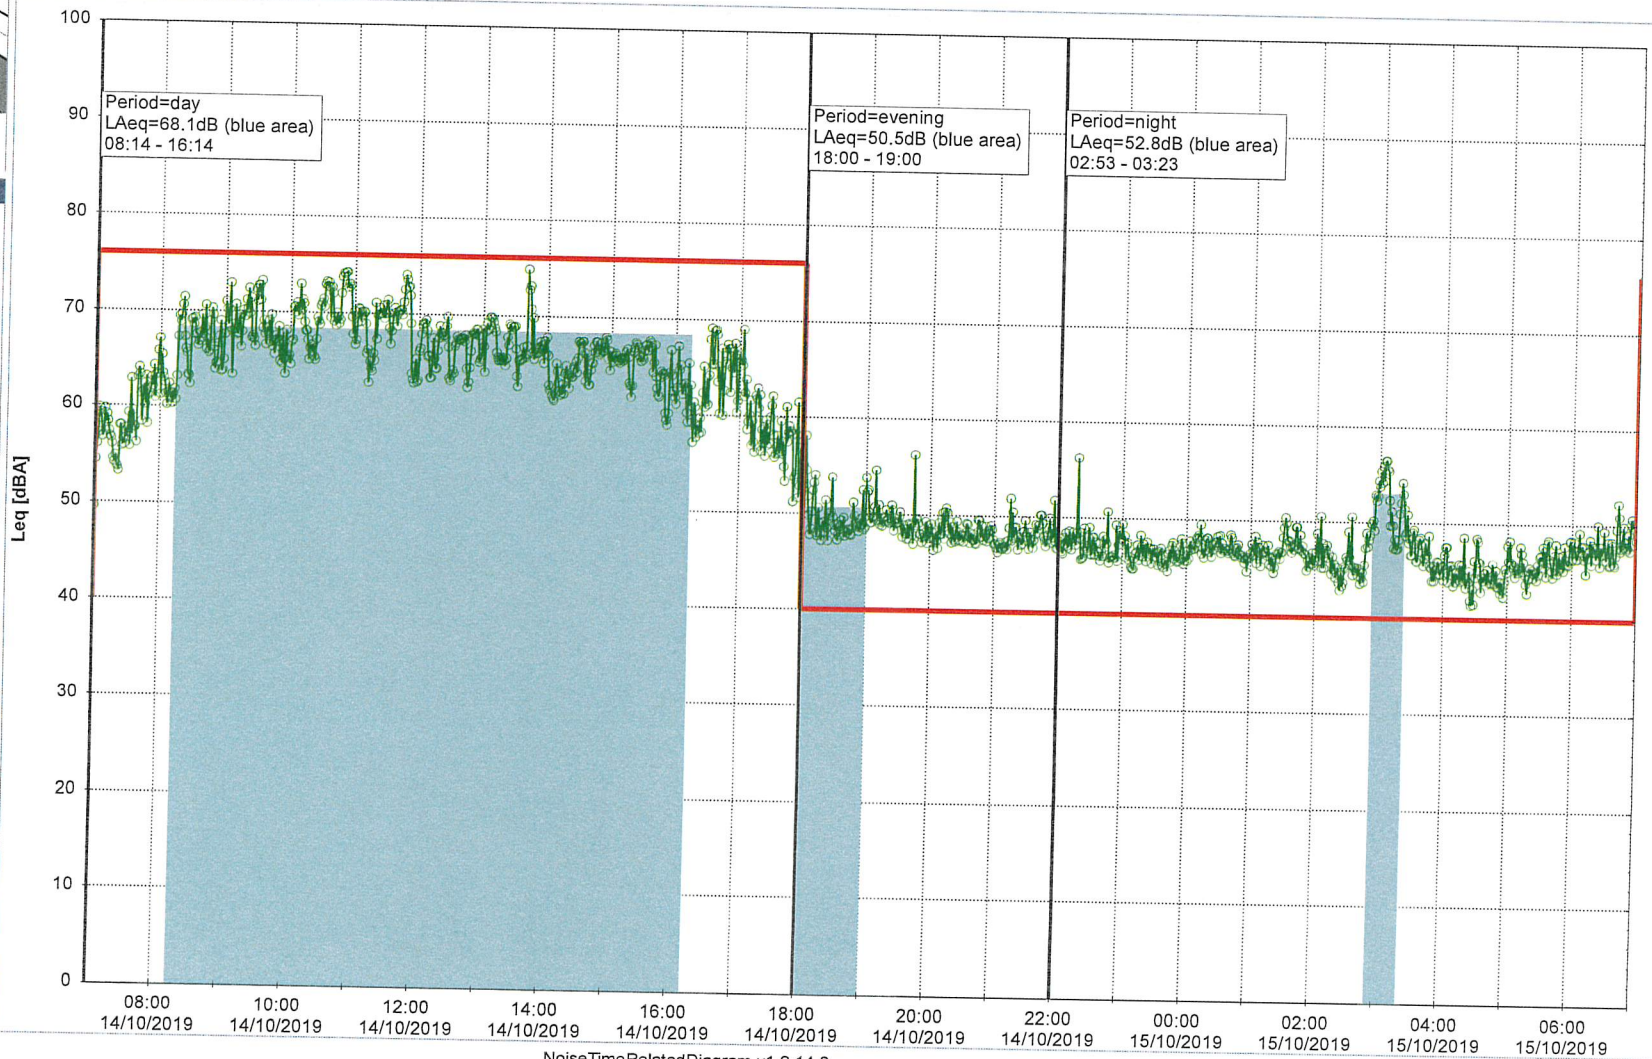

### Noise Time Related Diagram

14/10/2019  
15/10/2019

MOP\_NS01

Project: Kronos Sydhavnen  
Construction: Mozarts Plads  
Location: N-V

15/10/2019  
16/10/2019