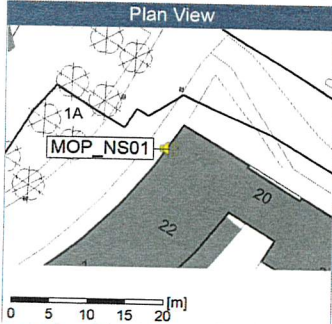

Project: Kronos Sydhavnen
Construction: Mozarts Plads
Location: N-V

15/10/2019
16/10/2019

Noise Time Related Diagram

○○○ MOP_NS01