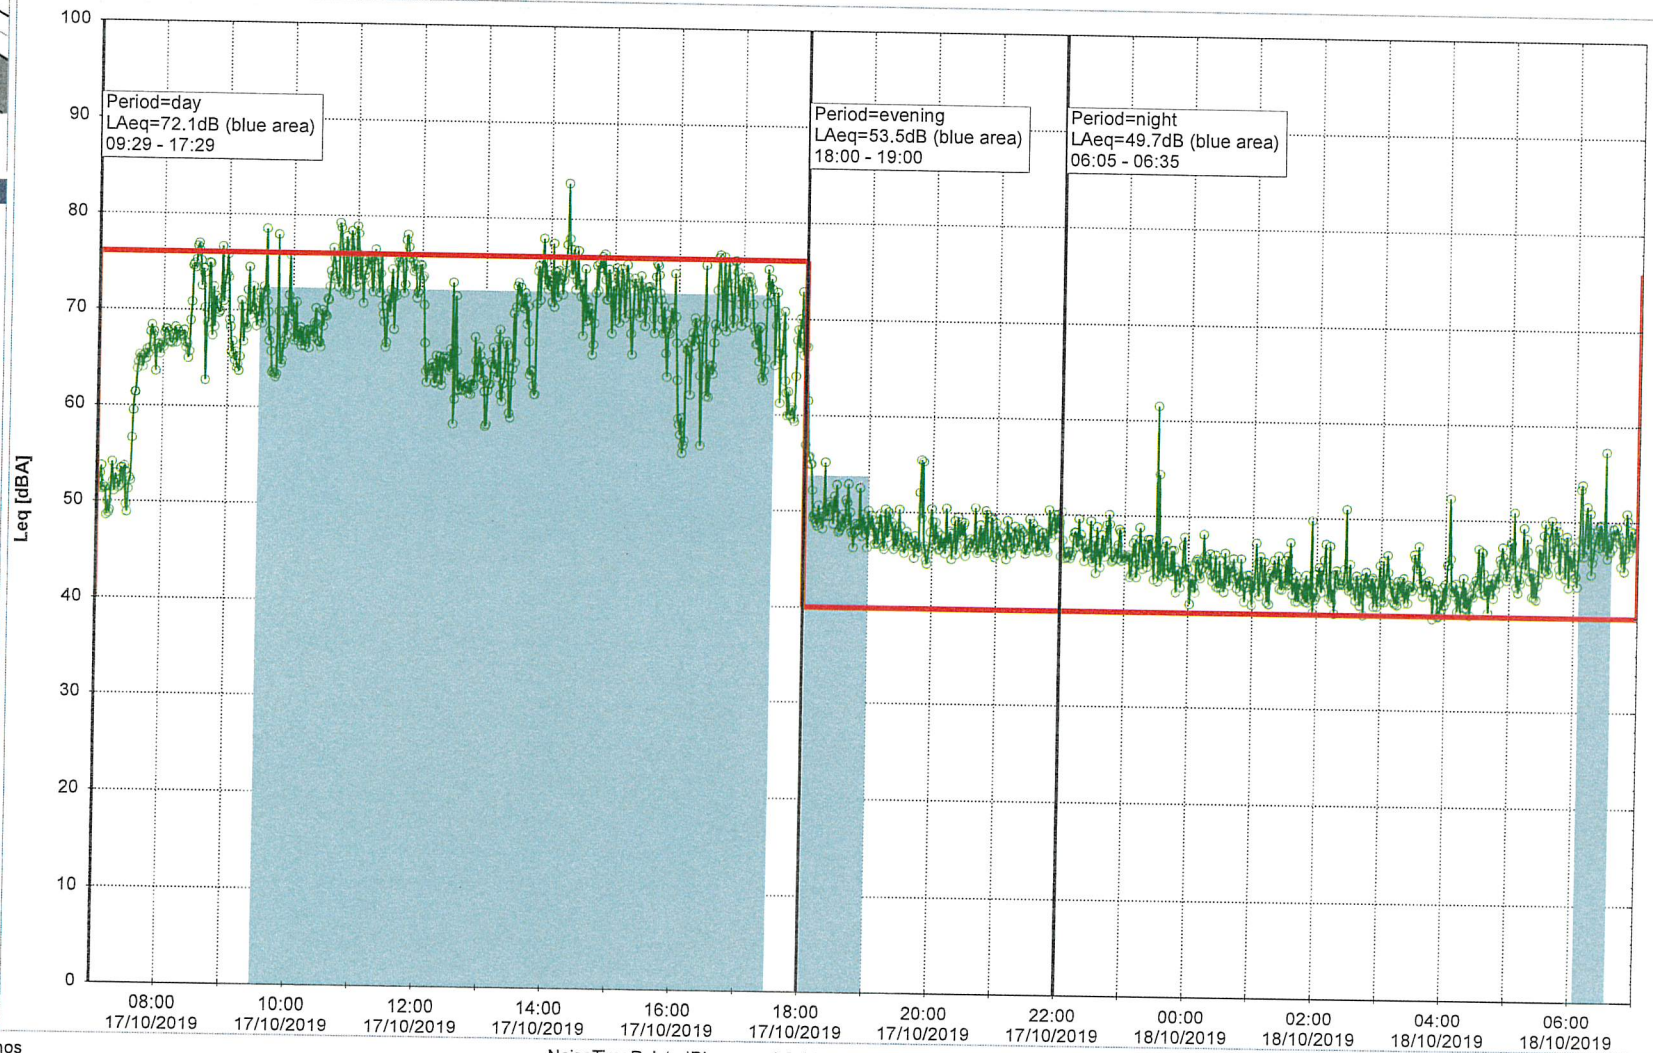

### Noise Time Related Diagram

○○○ MOP\_NS01

Project: Kronos Sydhavnen  
Construction: Mozarts Plads  
Location: N-V

17/10/2019  
18/10/2019

### Noise Time Related Diagram

Remarks

...

○○○ MOP\_NS01

Project: Kronos Sydhavnen  
Construction: Mozarts Plads  
Location: N-V

Plan View

Remarks

...