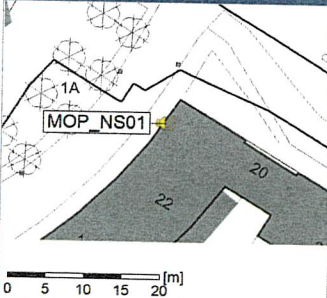

### Noise Time Related Diagram

Remarks

...

○○○ MOP\_NS01

Project: Kronos Sydhavnen  
Construction: Mozarts Plads  
Location: N-V

Plan View

Remarks

...