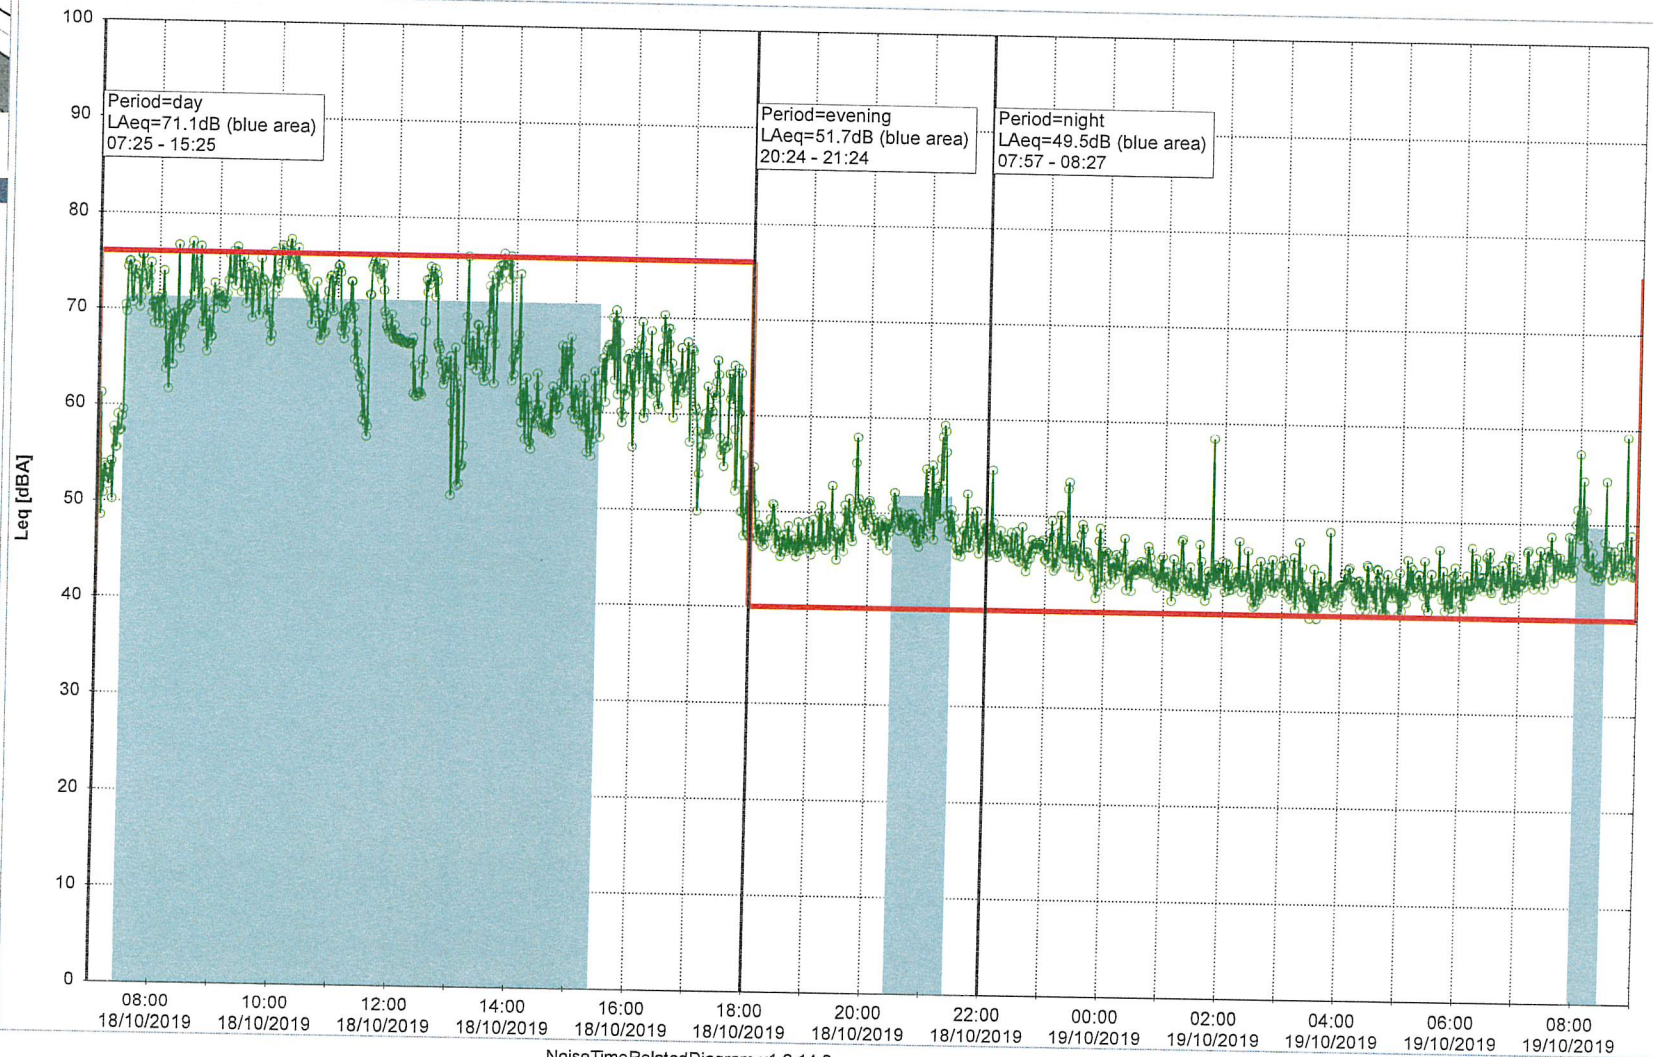

Noise Time Related Diagram

18/10/2019
19/10/2019

○○○ MOP_NS01