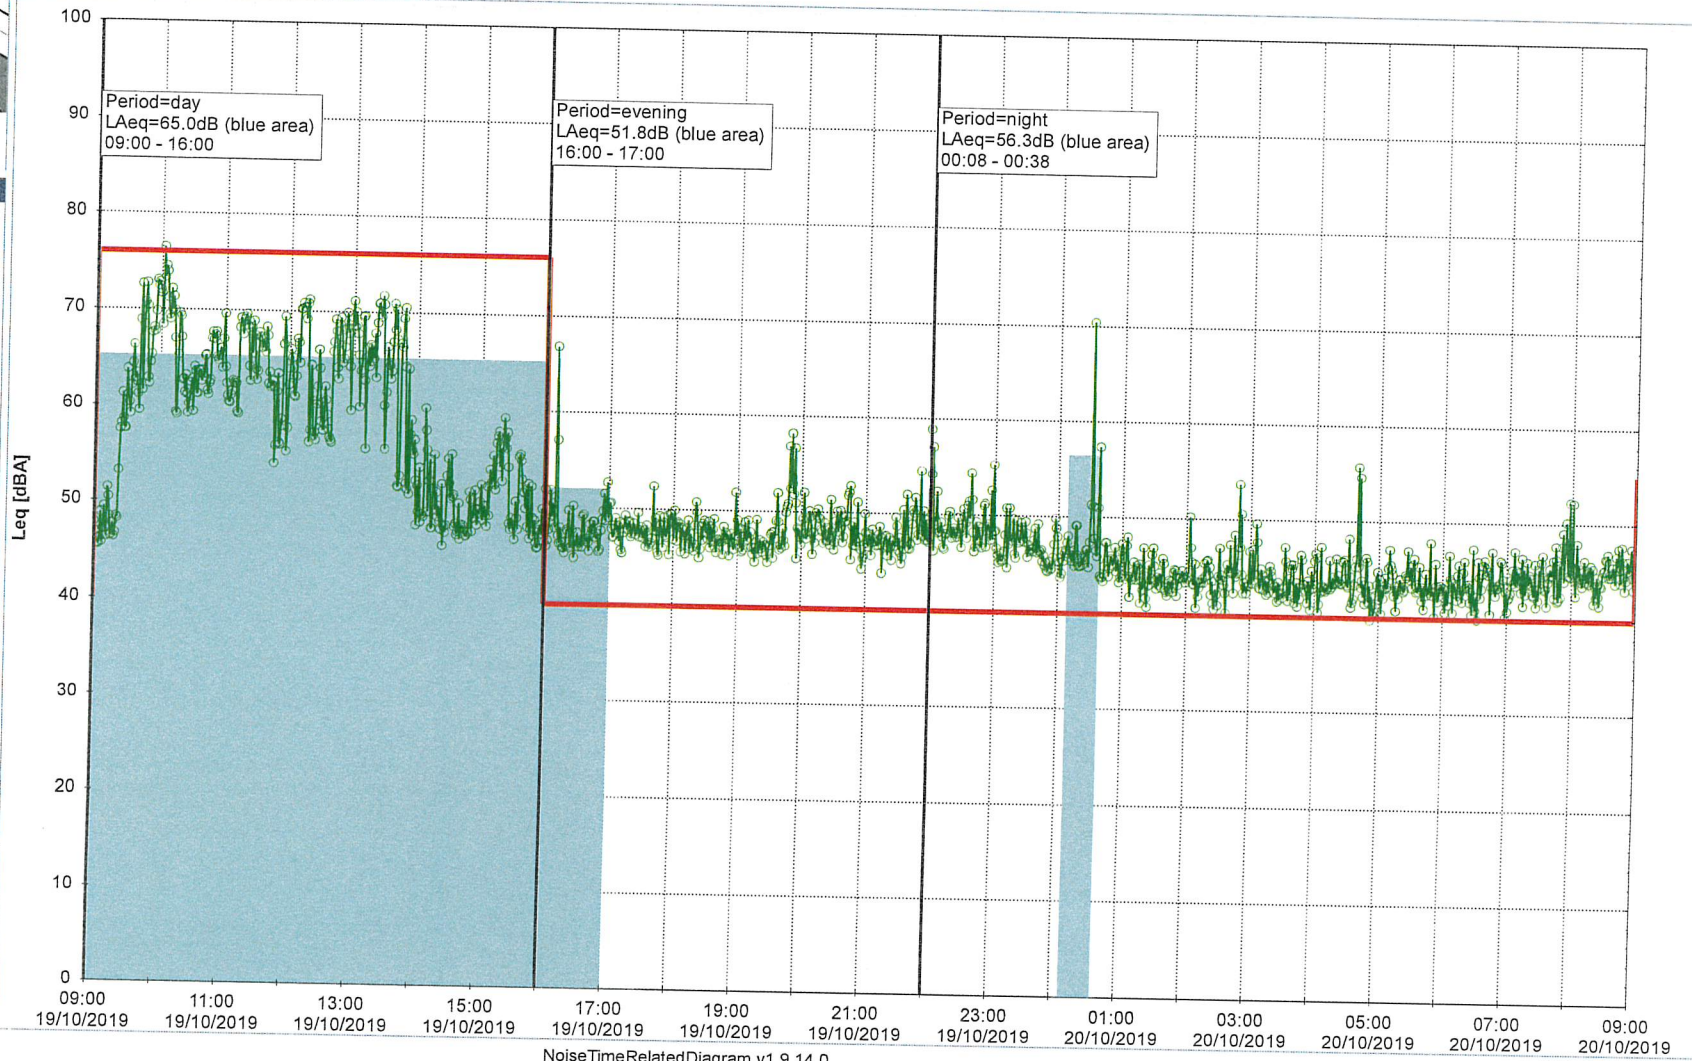

### Noise Time Related Diagram

18/10/2019  
19/10/2019

○○○ MOP\_NS01

Project: Kronos Sydhavnen  
Construction: Mozarts Plads  
Location: N-V

19/10/2019  
20/10/2019

Plan View

Remarks

...

### Noise Time Related Diagram

○○○○ MOP\_NS01

Project: Kronos Sydhavnen  
Construction: Mozarts Plads  
Location: N-V

Plan View

Remarks

...