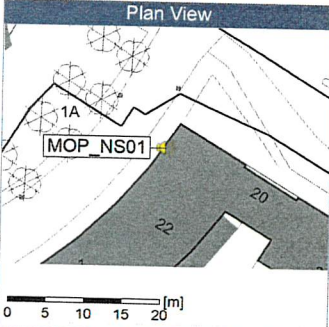

### Noise Time Related Diagram

○○○ MOP\_NS01

Remarks  
...

Project: Kronos Sydhavnen  
Construction: Mozarts Plads  
Location: N-V

16/10/2019  
17/10/2019