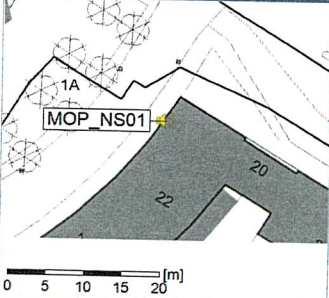

### Noise Time Related Diagram

18/10/2019  
19/10/2019

○○○ MOP\_NS01

Project: Kronos Sydhavnen  
Construction: Mozarts Plads  
Location: N-V

19/10/2019  
20/10/2019

Plan View

Remarks

...