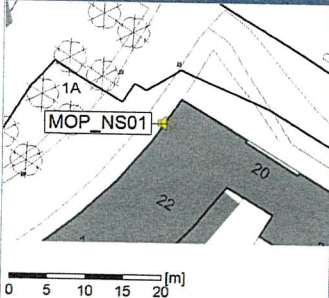

### Noise Time Related Diagram

○○○○ MOP\_NS01

Project: Kronos Sydhavnen  
Construction: Mozarts Plads  
Location: N-V

Plan View

Remarks

...