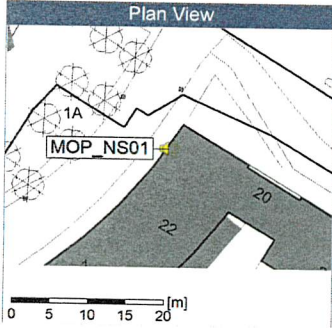

Project: Kronos Sydhavnen
Construction: Mozarts Plads
Location: N-V

17/10/2019
18/10/2019

Noise Time Related Diagram

Remarks

...

○○○ MOP_NS01