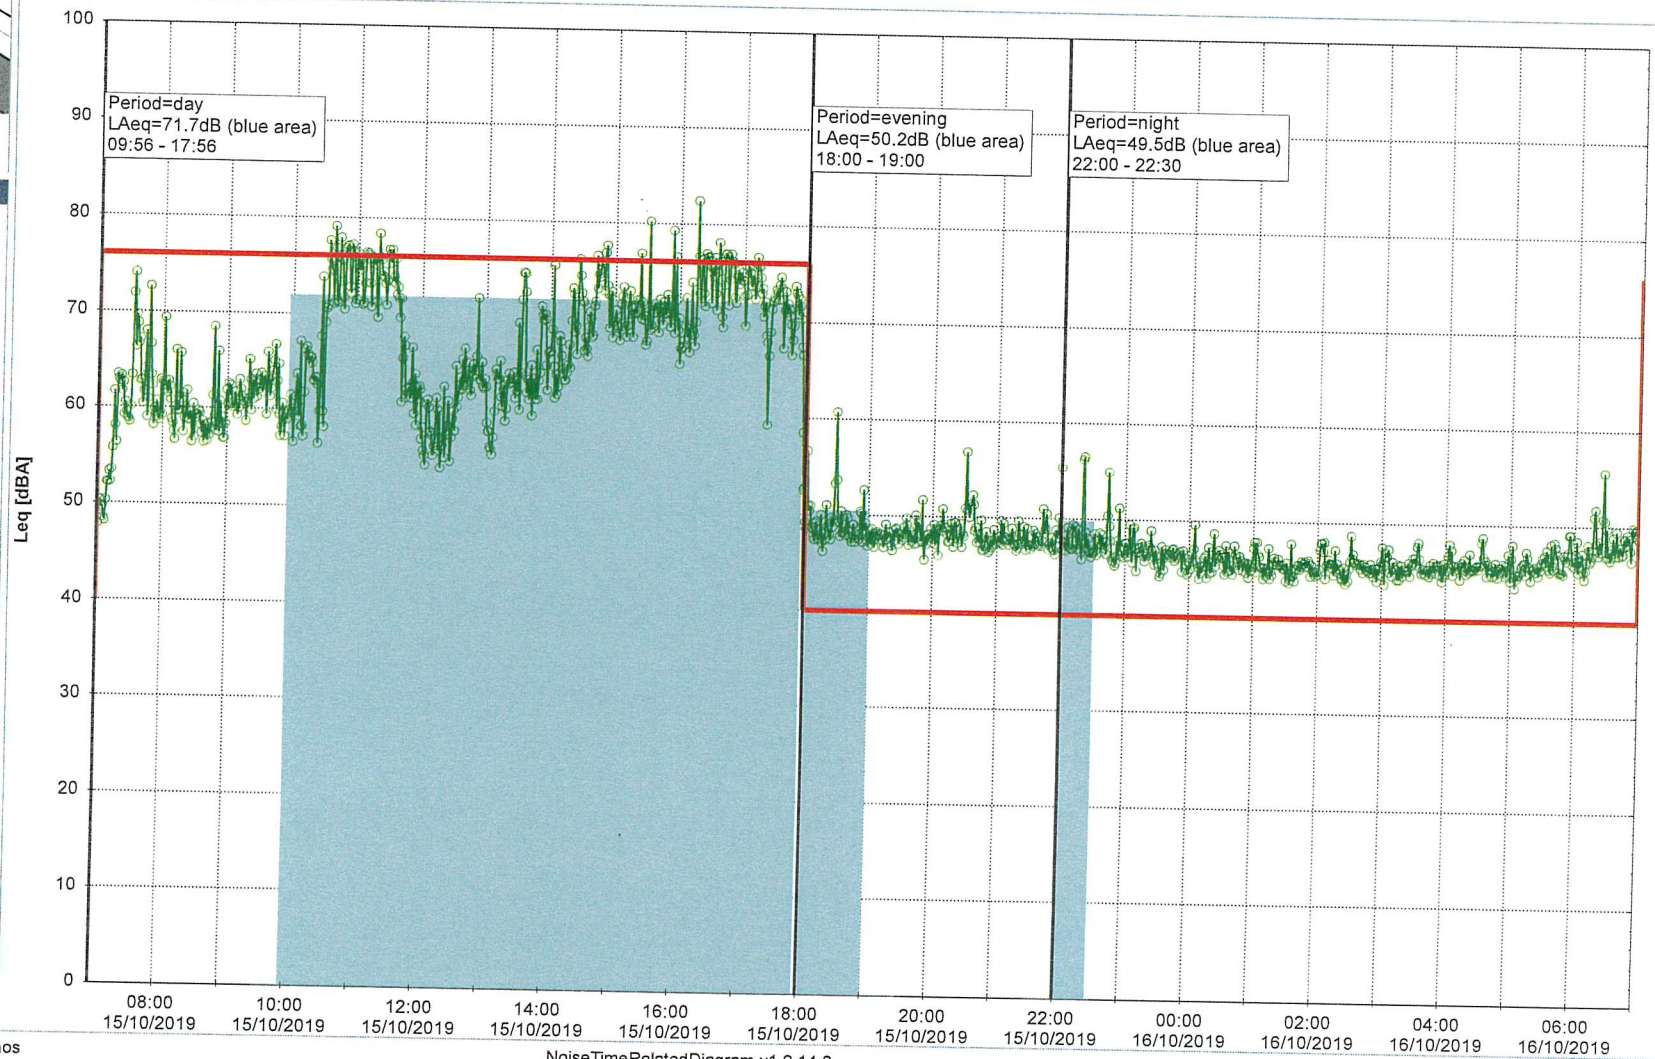

### Noise Time Related Diagram

○○○ MOP\_NS01

Remarks  
...

Project: Kronos Sydhavnen  
Construction: Mozarts Plads  
Location: N-V

16/10/2019  
17/10/2019