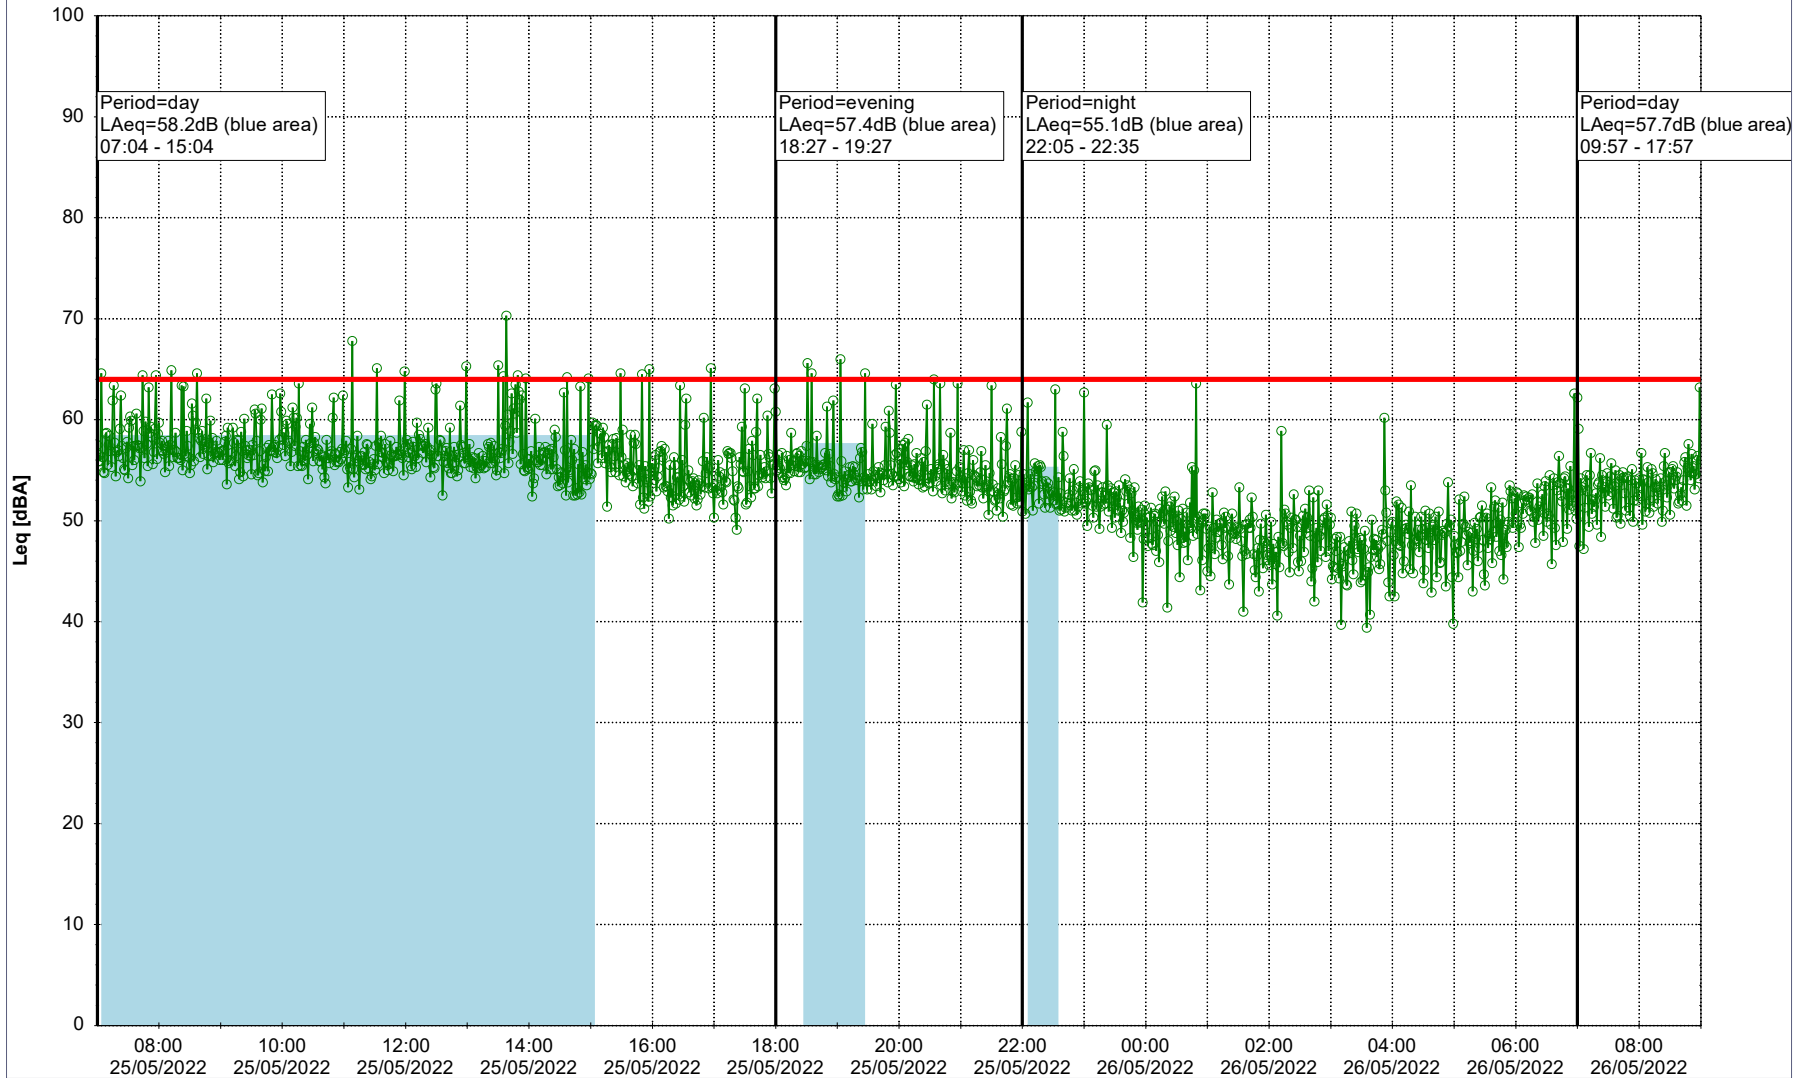

Plan View

Remarks

...

Noise Time Related Diagram

○○○ GAB_NS01

Project: Kronos Sydhavnen
Construction: Gåsebæk
Location: N-V

26/05/2022
27/05/2022

Plan View

Remarks

...

Noise Time Related Diagram

○○○ GAB_NS01

Project: Kronos Sydhavnen
Construction: Gåsebæk
Location: N-V

Plan View

Remarks

...

Noise Time Related Diagram

○○○ GAB_NS01

Project: Kronos Sydhavnen
Construction: Gåsebæk
Location: N-V

29/05/2022
30/05/2022

Plan View

Remarks

...

Noise Time Related Diagram