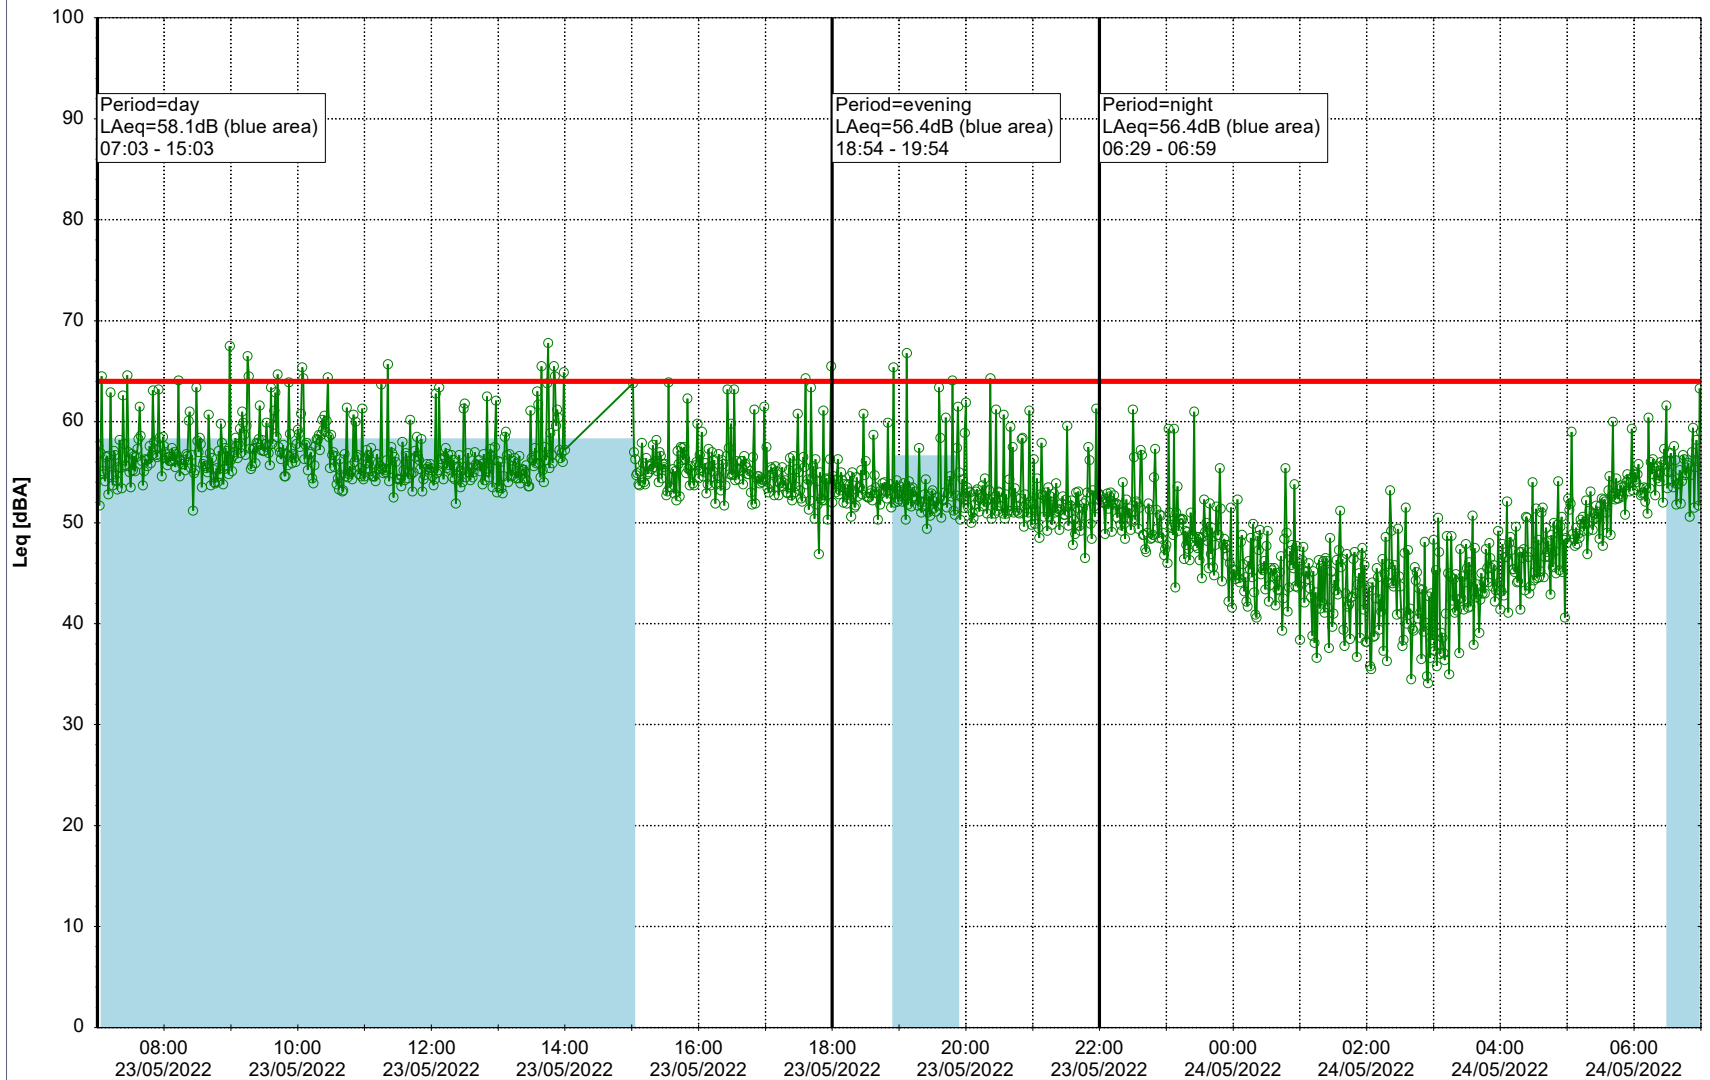

Noise Time Related Diagram

23/05/2022
24/05/2022

○○○ GAB_NS01