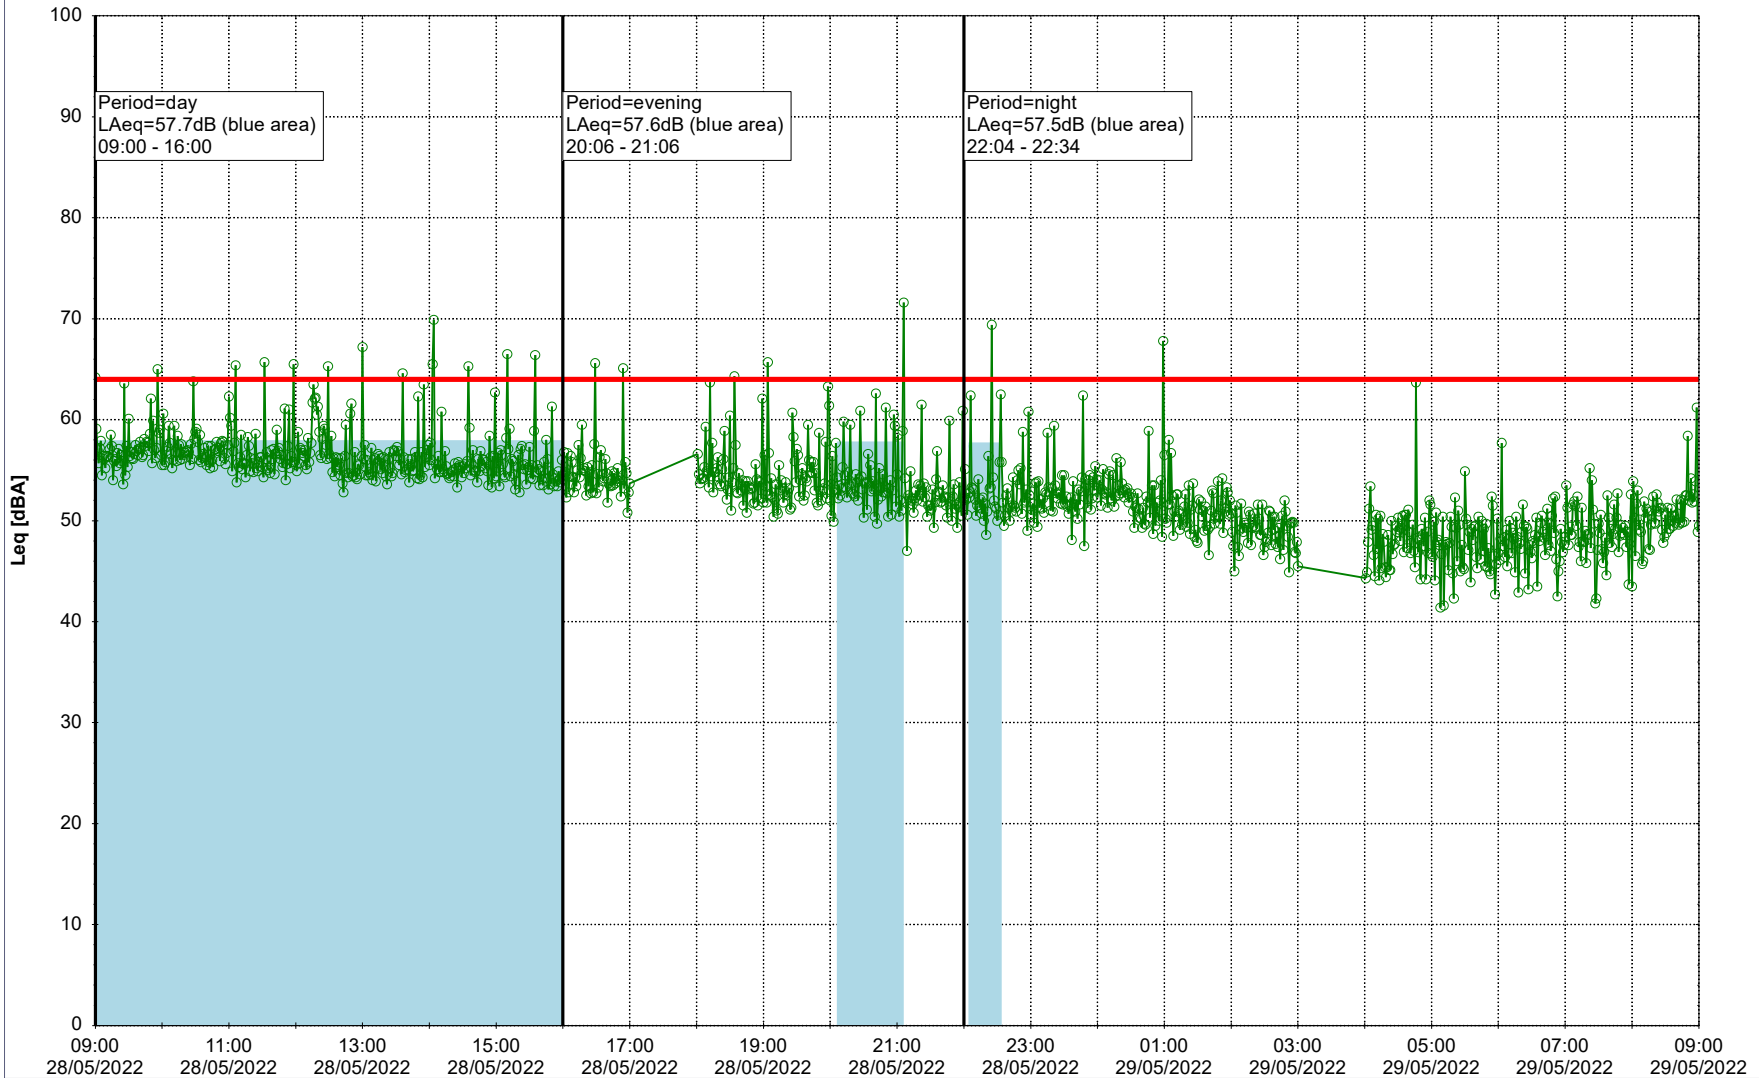

Noise Time Related Diagram

27/05/2022
28/05/2022

○○○○ GAB_NS01

Project: Kronos Sydhavnen
Construction: Gåsebæk
Location: N-V

28/05/2022
29/05/2022

Plan View

Remarks

...

Noise Time Related Diagram

○○○ GAB_NS01

Project: Kronos Sydhavnen
Construction: Gåsebæk
Location: N-V

29/05/2022
30/05/2022

Plan View

Remarks

...

Noise Time Related Diagram