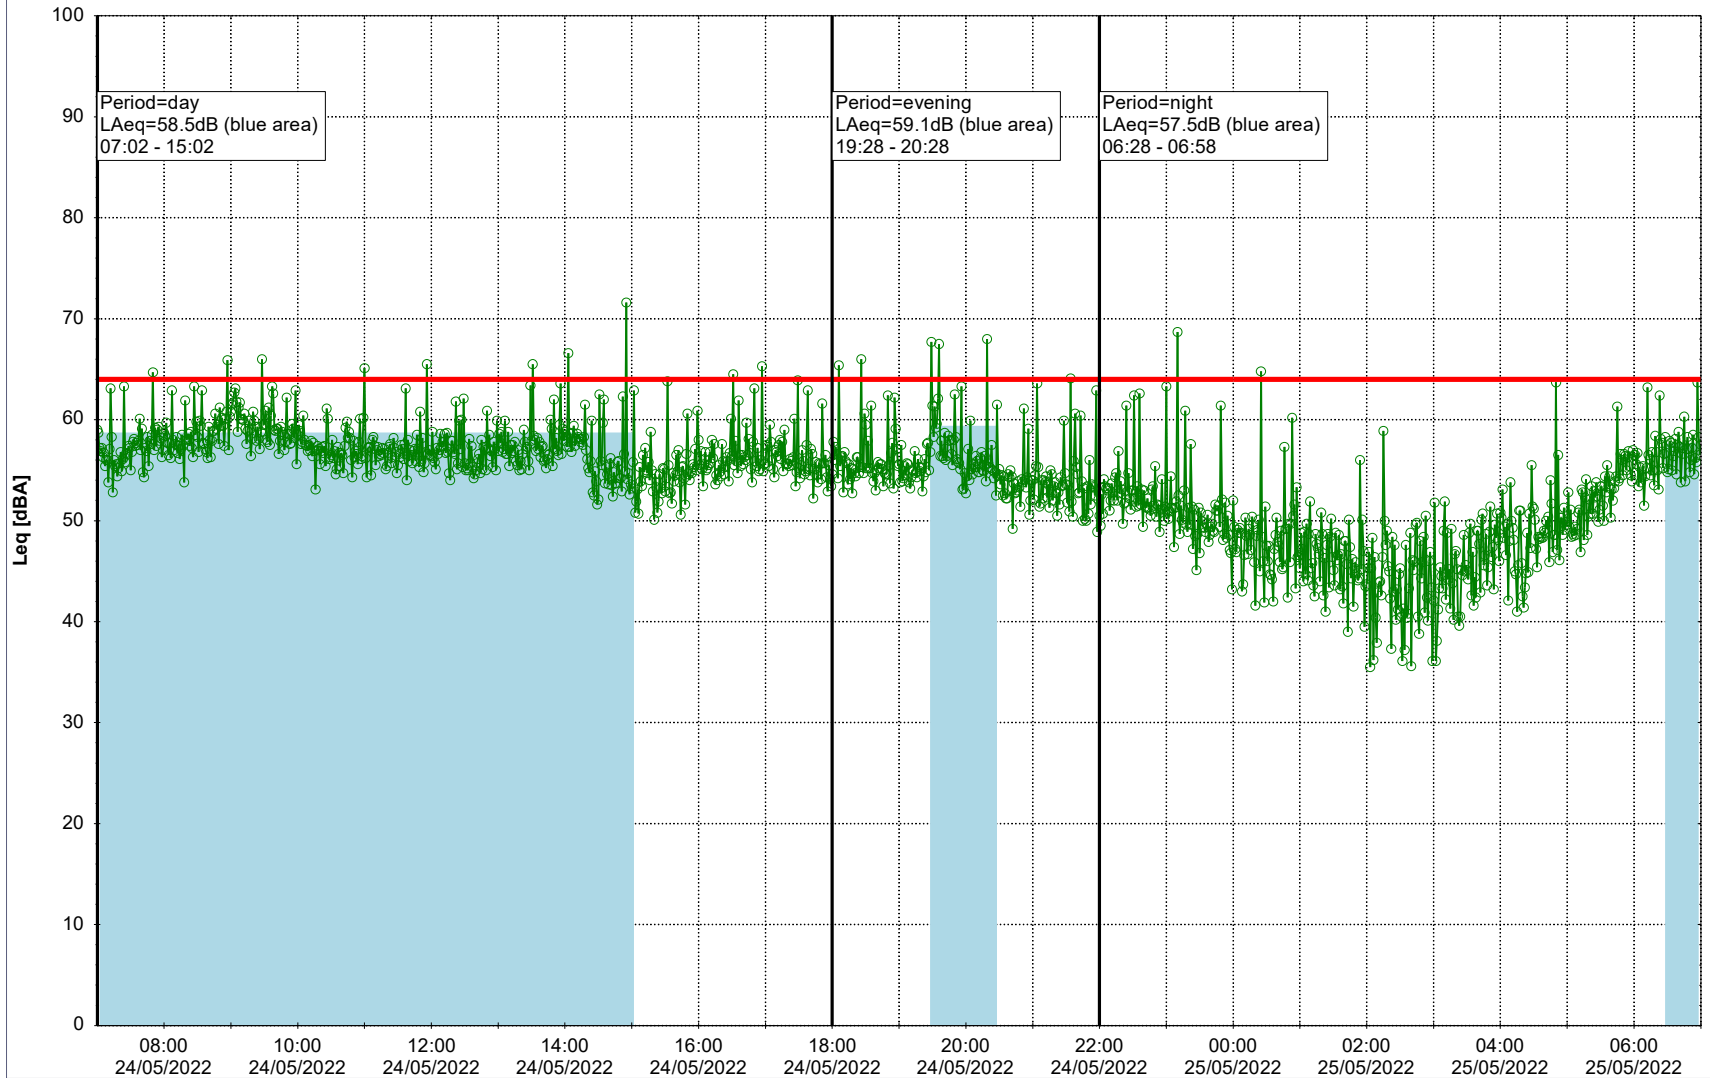

24/05/2022
25/05/2022

Plan View

Remarks

...

Noise Time Related Diagram

○○○ GAB_NS01

Project: Kronos Sydhavnen
Construction: Gåsebæk
Location: N-V

25/05/2022
26/05/2022

Plan View

Remarks

...

Noise Time Related Diagram

○○○ GAB_NS01

Project: Kronos Sydhavnen
Construction: Gåsebæk
Location: N-V

26/05/2022
27/05/2022

Plan View

Remarks

...

Noise Time Related Diagram

○○○ GAB_NS01

Project: Kronos Sydhavnen
Construction: Gåsebæk
Location: N-V

Plan View

Remarks

...

Noise Time Related Diagram

○○○ GAB_NS01

Project: Kronos Sydhavnen
Construction: Gåsebæk
Location: N-V

29/05/2022
30/05/2022

Plan View

Remarks

...

Noise Time Related Diagram