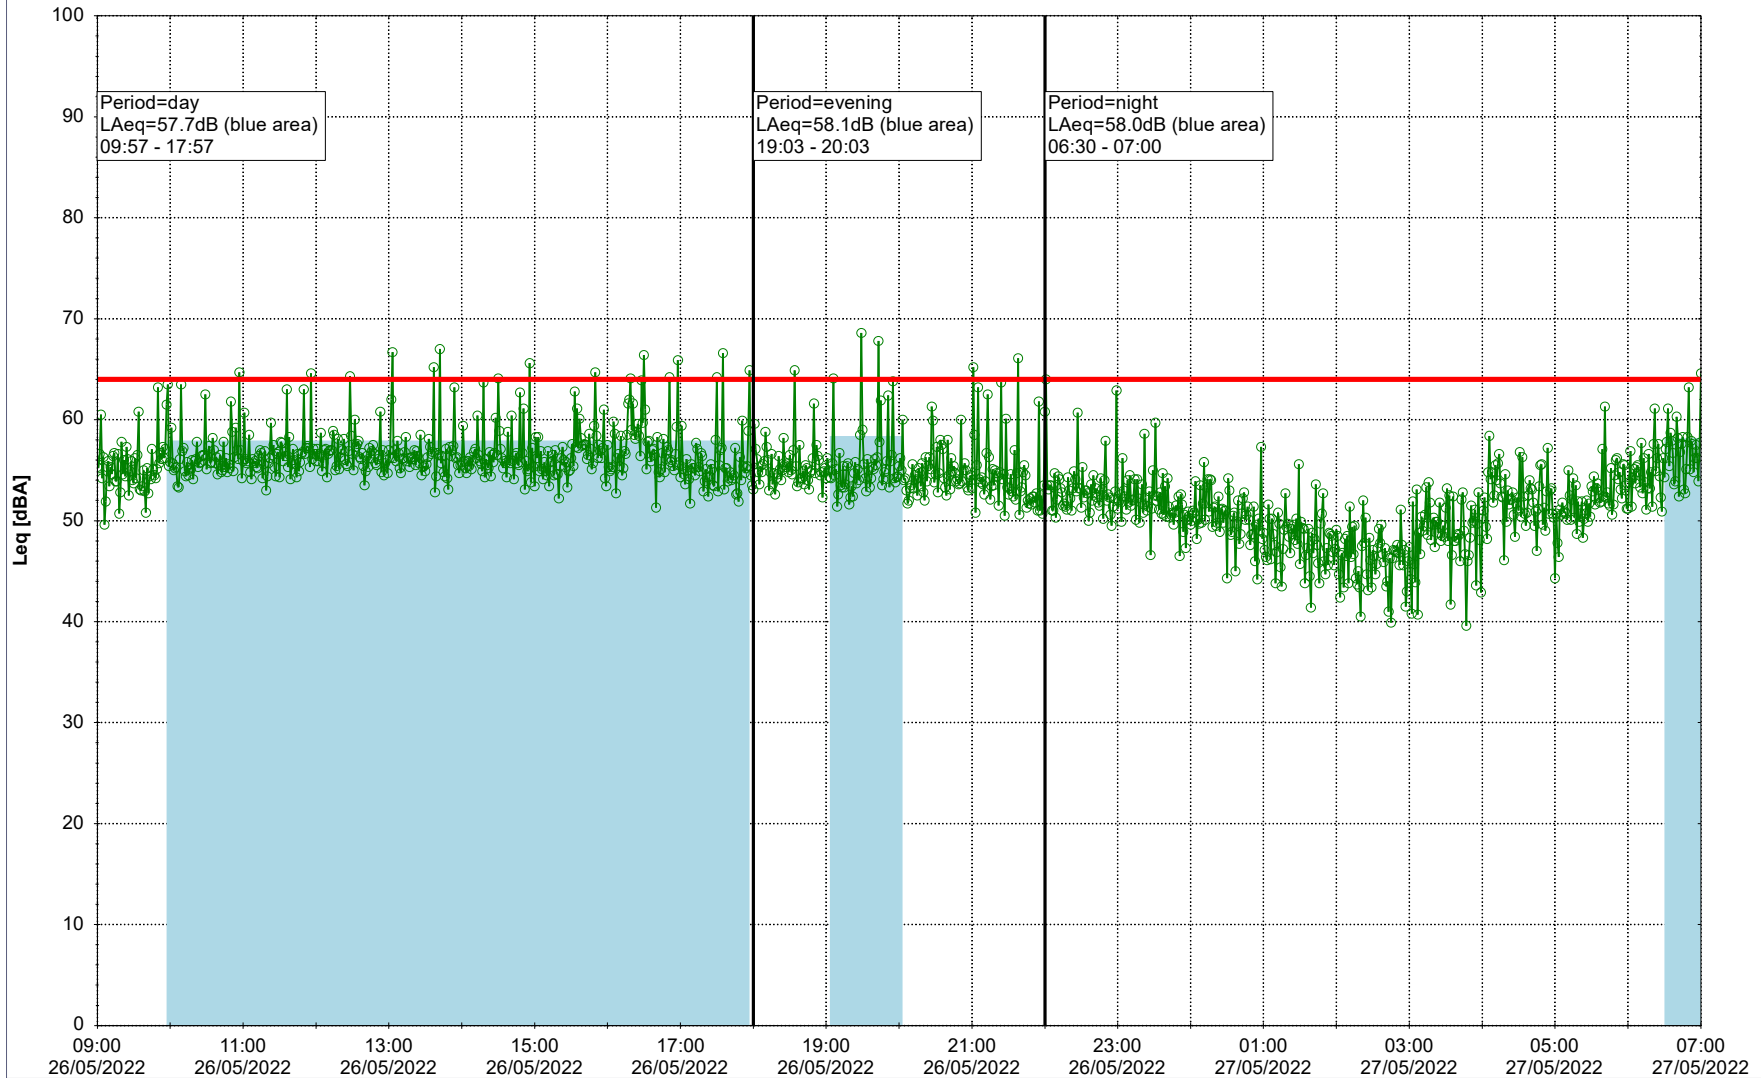

Plan View

Remarks

...

Noise Time Related Diagram

○○○ GAB_NS01

Project: Kronos Sydhavnen
Construction: Gåsebæk
Location: N-V

26/05/2022
27/05/2022

Plan View

Remarks

...

Noise Time Related Diagram

○○○ GAB_NS01

Project: Kronos Sydhavnen
Construction: Gåsebæk
Location: N-V

Plan View

Remarks

...

Noise Time Related Diagram

○○○ GAB_NS01

Project: Kronos Sydhavnen
Construction: Gåsebæk
Location: N-V

29/05/2022
30/05/2022

Plan View

Remarks

...

Noise Time Related Diagram