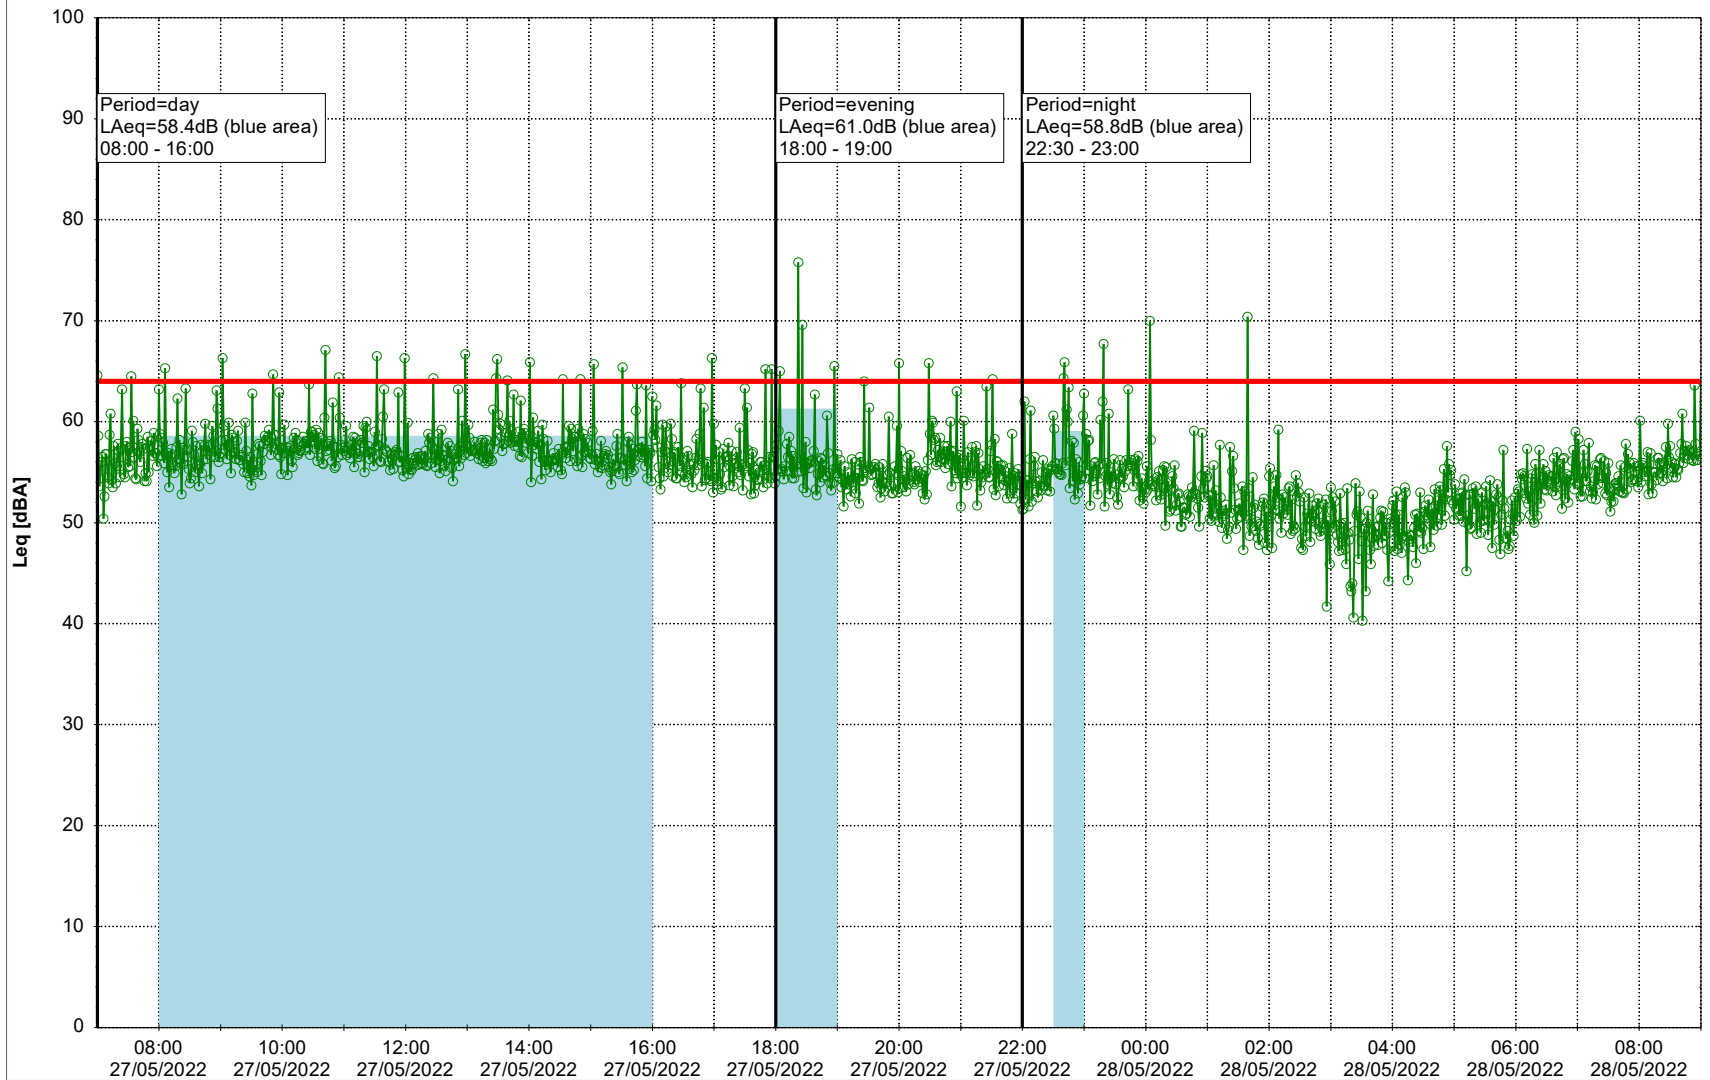

Remarks

...

Noise Time Related Diagram

○○○ GAB_NS01

Project: Kronos Sydhavnen
Construction: Gåsebæk
Location: N-V

Plan View

Remarks

...

Noise Time Related Diagram

27/05/2022
28/05/2022

○○○○ GAB_NS01

Project: Kronos Sydhavnen
Construction: Gåsebæk
Location: N-V

28/05/2022
29/05/2022

Plan View

Remarks

...

Noise Time Related Diagram

○○○ GAB_NS01

Project: Kronos Sydhavnen
Construction: Gåsebæk
Location: N-V

29/05/2022
30/05/2022

Plan View

Remarks

...

Noise Time Related Diagram