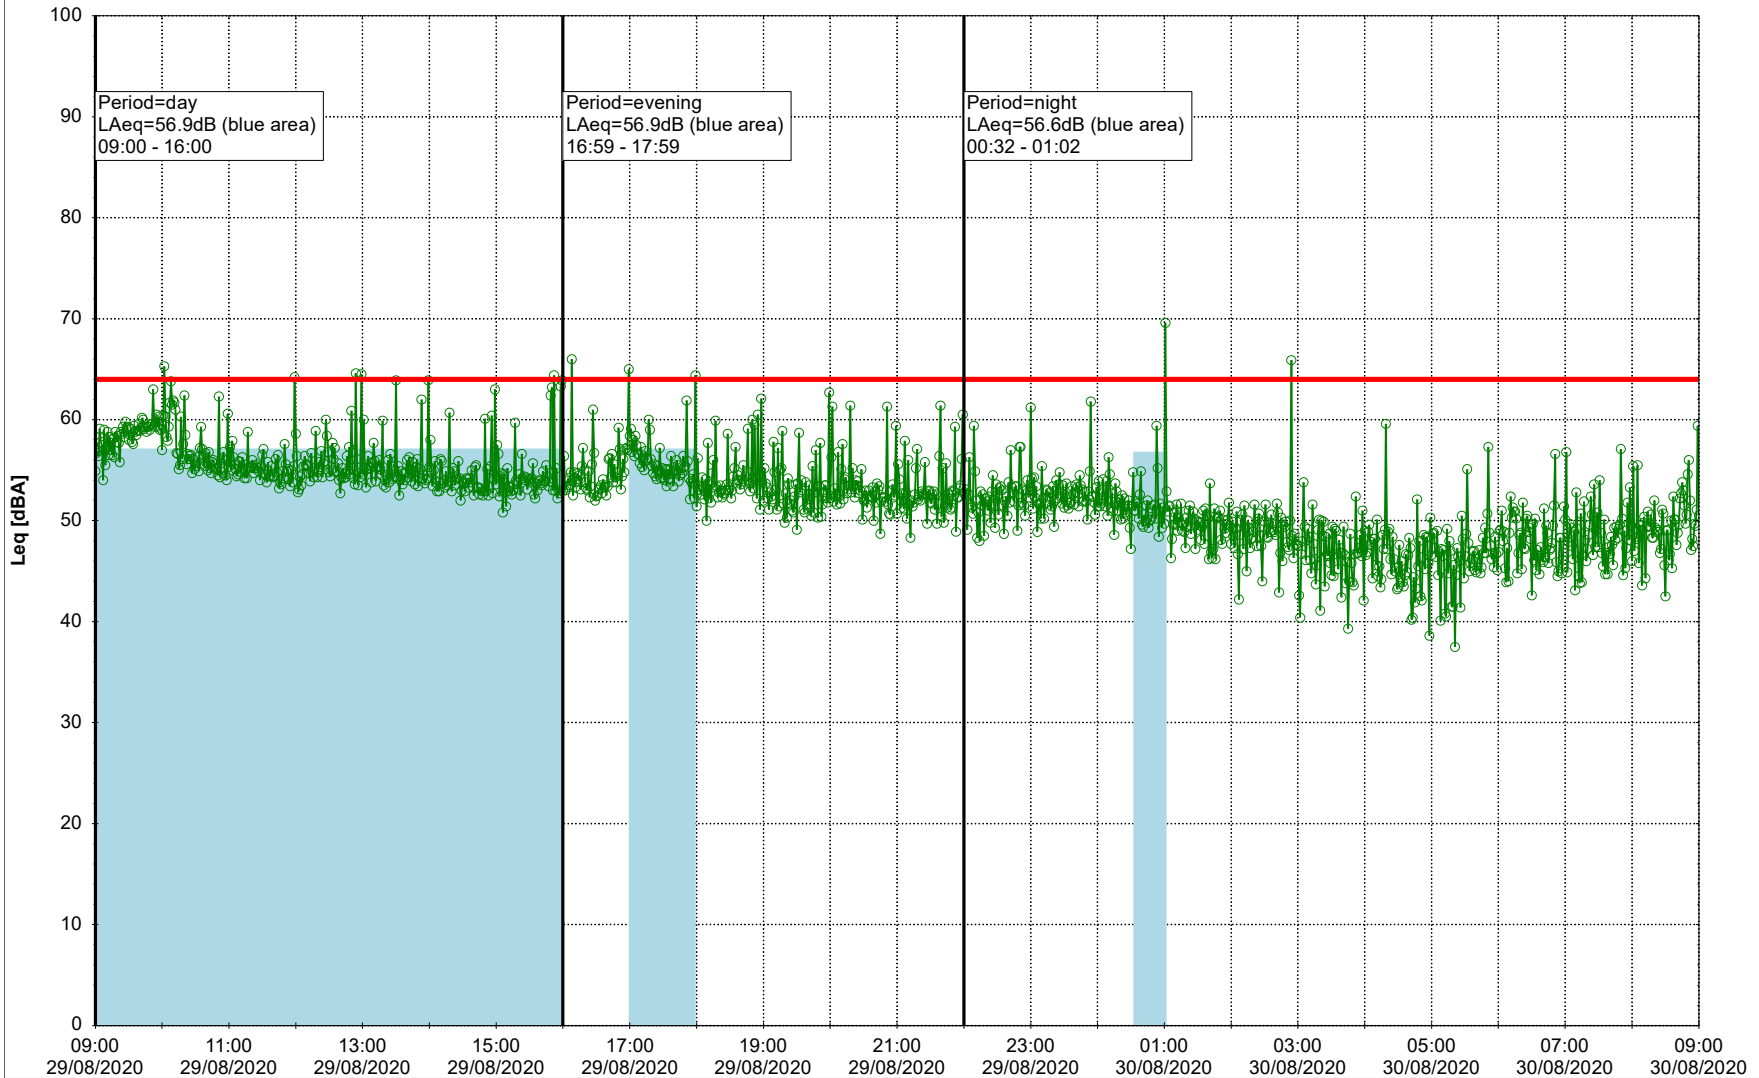

Project: Kronos Sydhavnen
Construction: Gåsebæk
Location: N-V

28/08/2020
29/08/2020

Remarks

...

Noise Time Related Diagram

○○○ GAB_NS01

Project: Kronos Sydhavnen
Construction: Gåsebæk
Location: N-V

29/08/2020
30/08/2020

Remarks

...

Noise Time Related Diagram

○○○○ GAB_NS01

Project: Kronos Sydhavnen
Construction: Gåsebæk
Location: N-V

30/08/2020
31/08/2020

Noise Time Related Diagram

○○○○ GAB_NS01