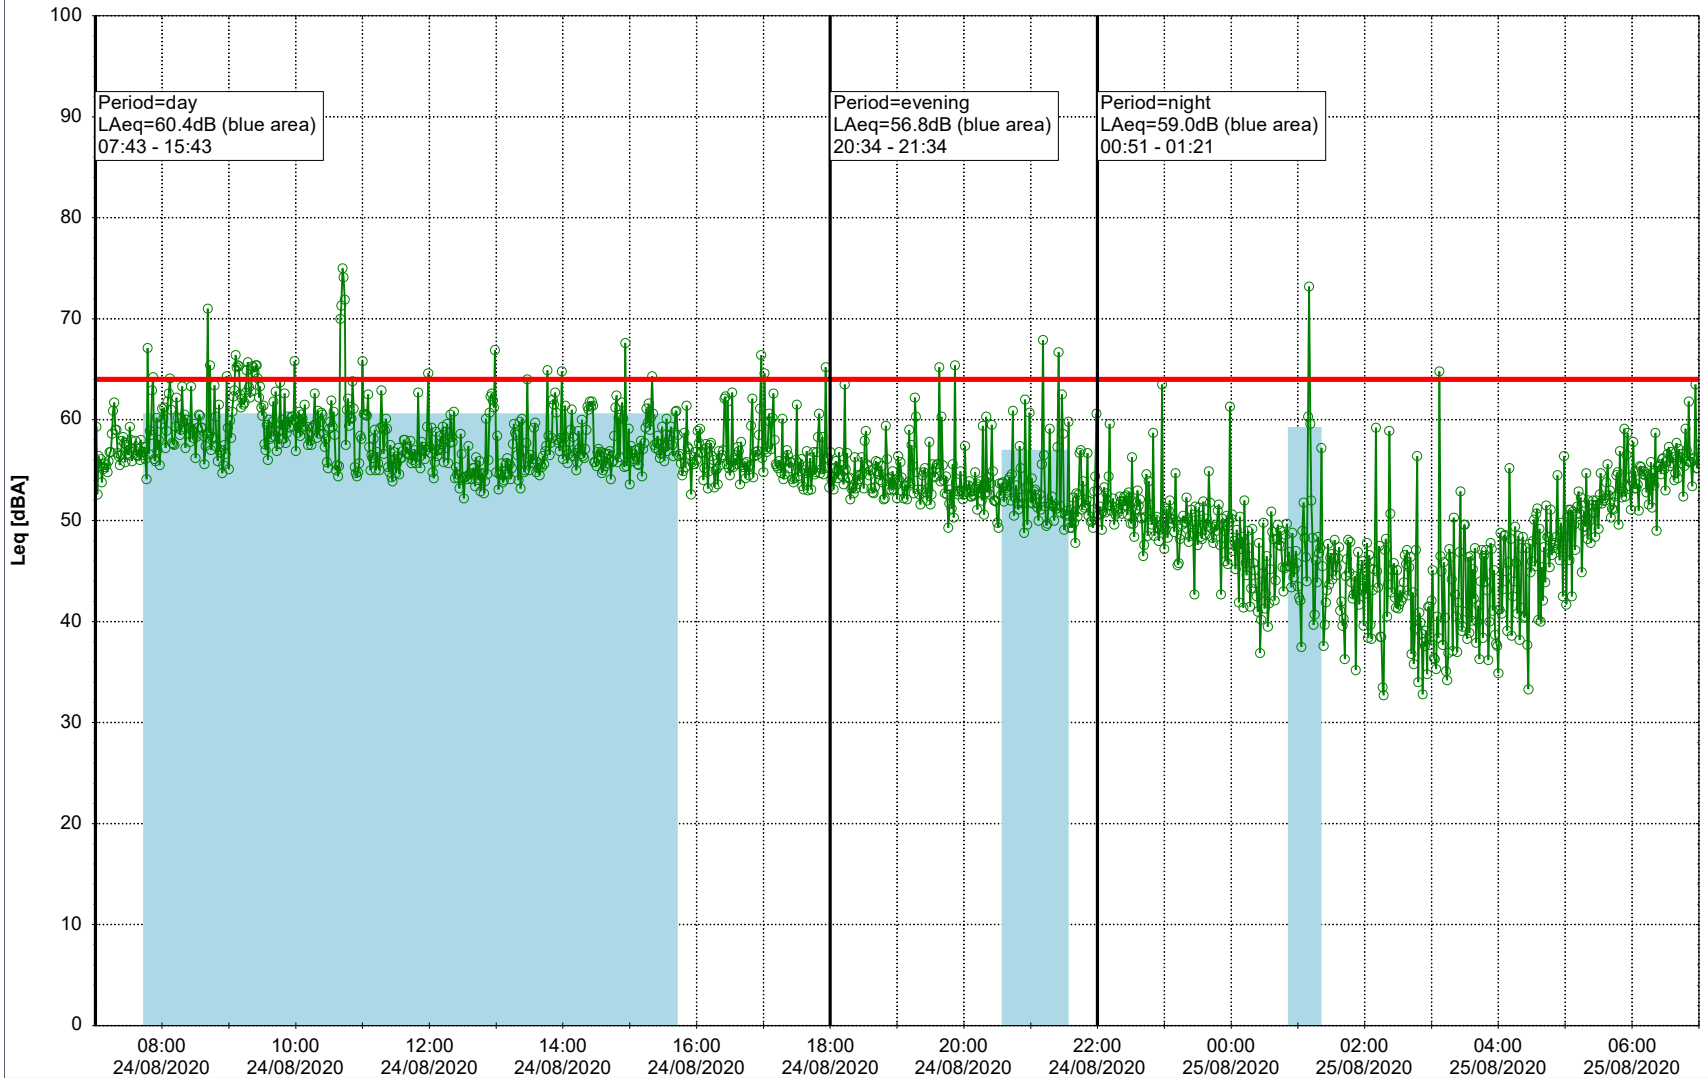

Noise Time Related Diagram

○○○ GAB_NS01