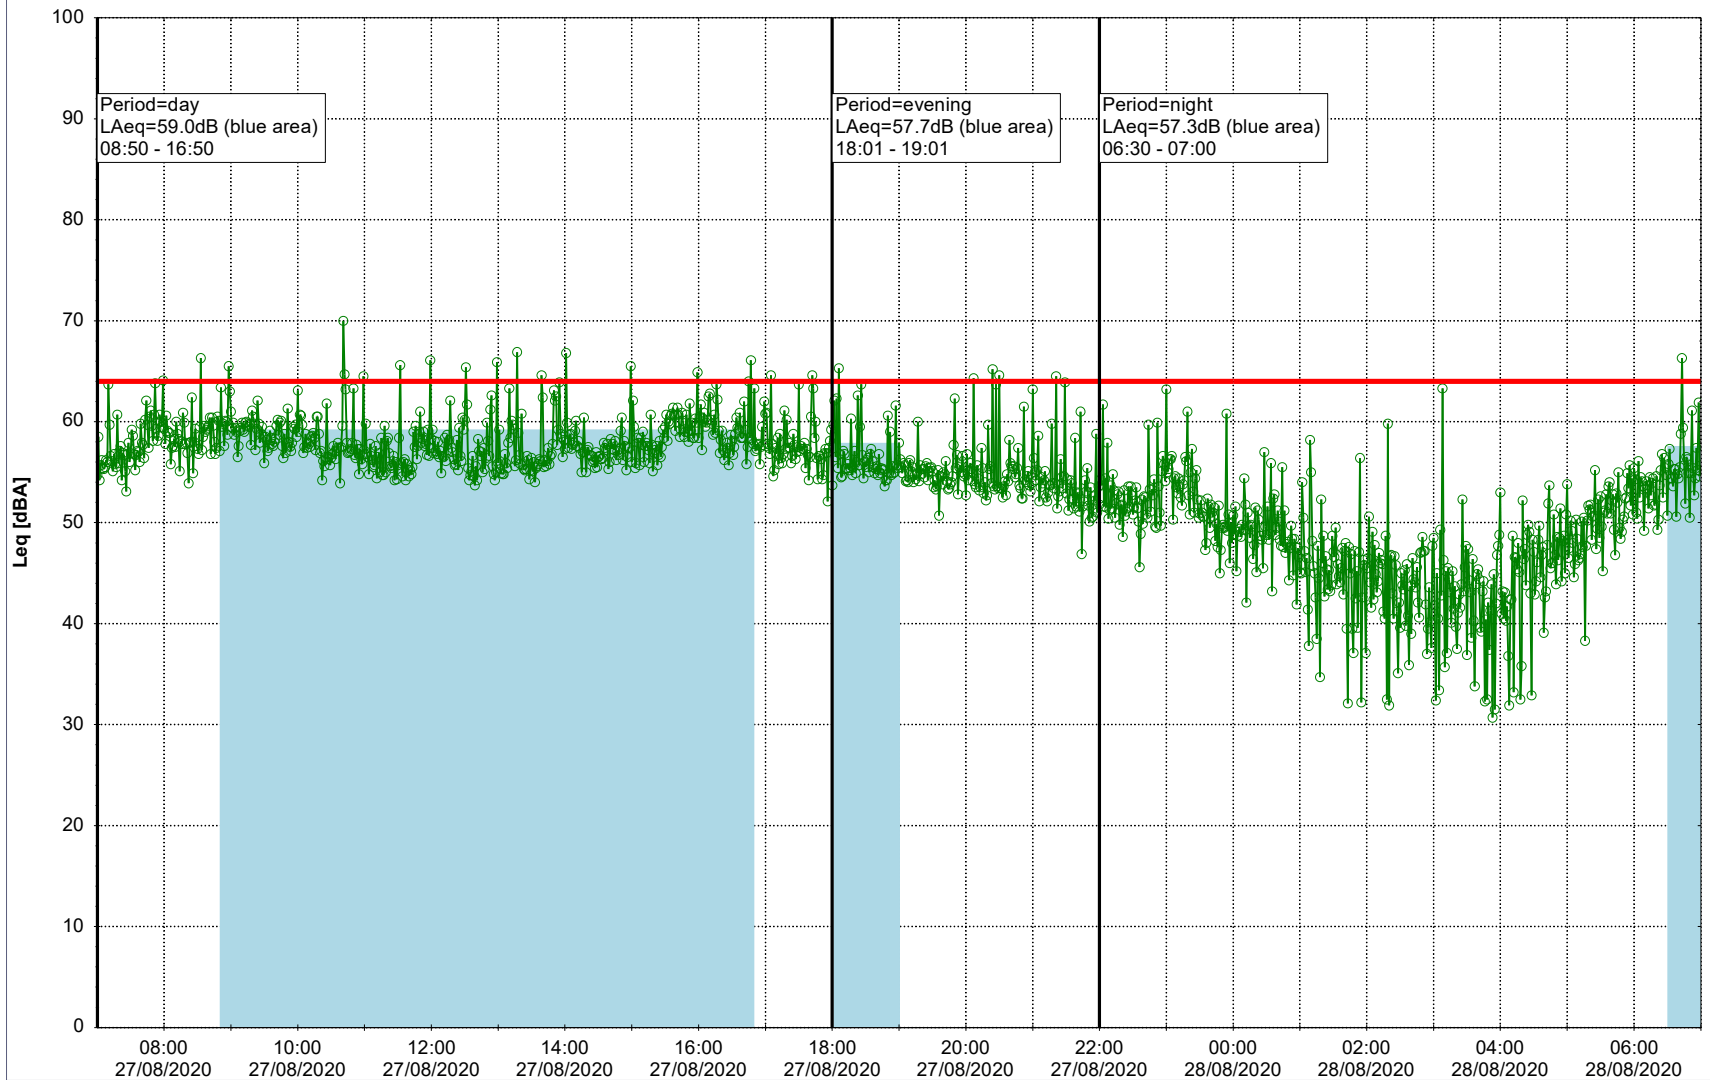

Noise Time Related Diagram

○○○ GAB_NS01

Project: Kronos Sydhavnen
Construction: Gåsebæk
Location: N-V

27/08/2020
28/08/2020

Remarks

...

Noise Time Related Diagram

○○○ GAB_NS01

Project: Kronos Sydhavnen
Construction: Gåsebæk
Location: N-V

28/08/2020
29/08/2020

Remarks

...

Noise Time Related Diagram

○○○ GAB_NS01

Project: Kronos Sydhavnen
Construction: Gåsebæk
Location: N-V

29/08/2020
30/08/2020

Remarks

...

Noise Time Related Diagram

○○○○ GAB_NS01

Project: Kronos Sydhavnen
Construction: Gåsebæk
Location: N-V

30/08/2020
31/08/2020

Noise Time Related Diagram

○○○○ GAB_NS01