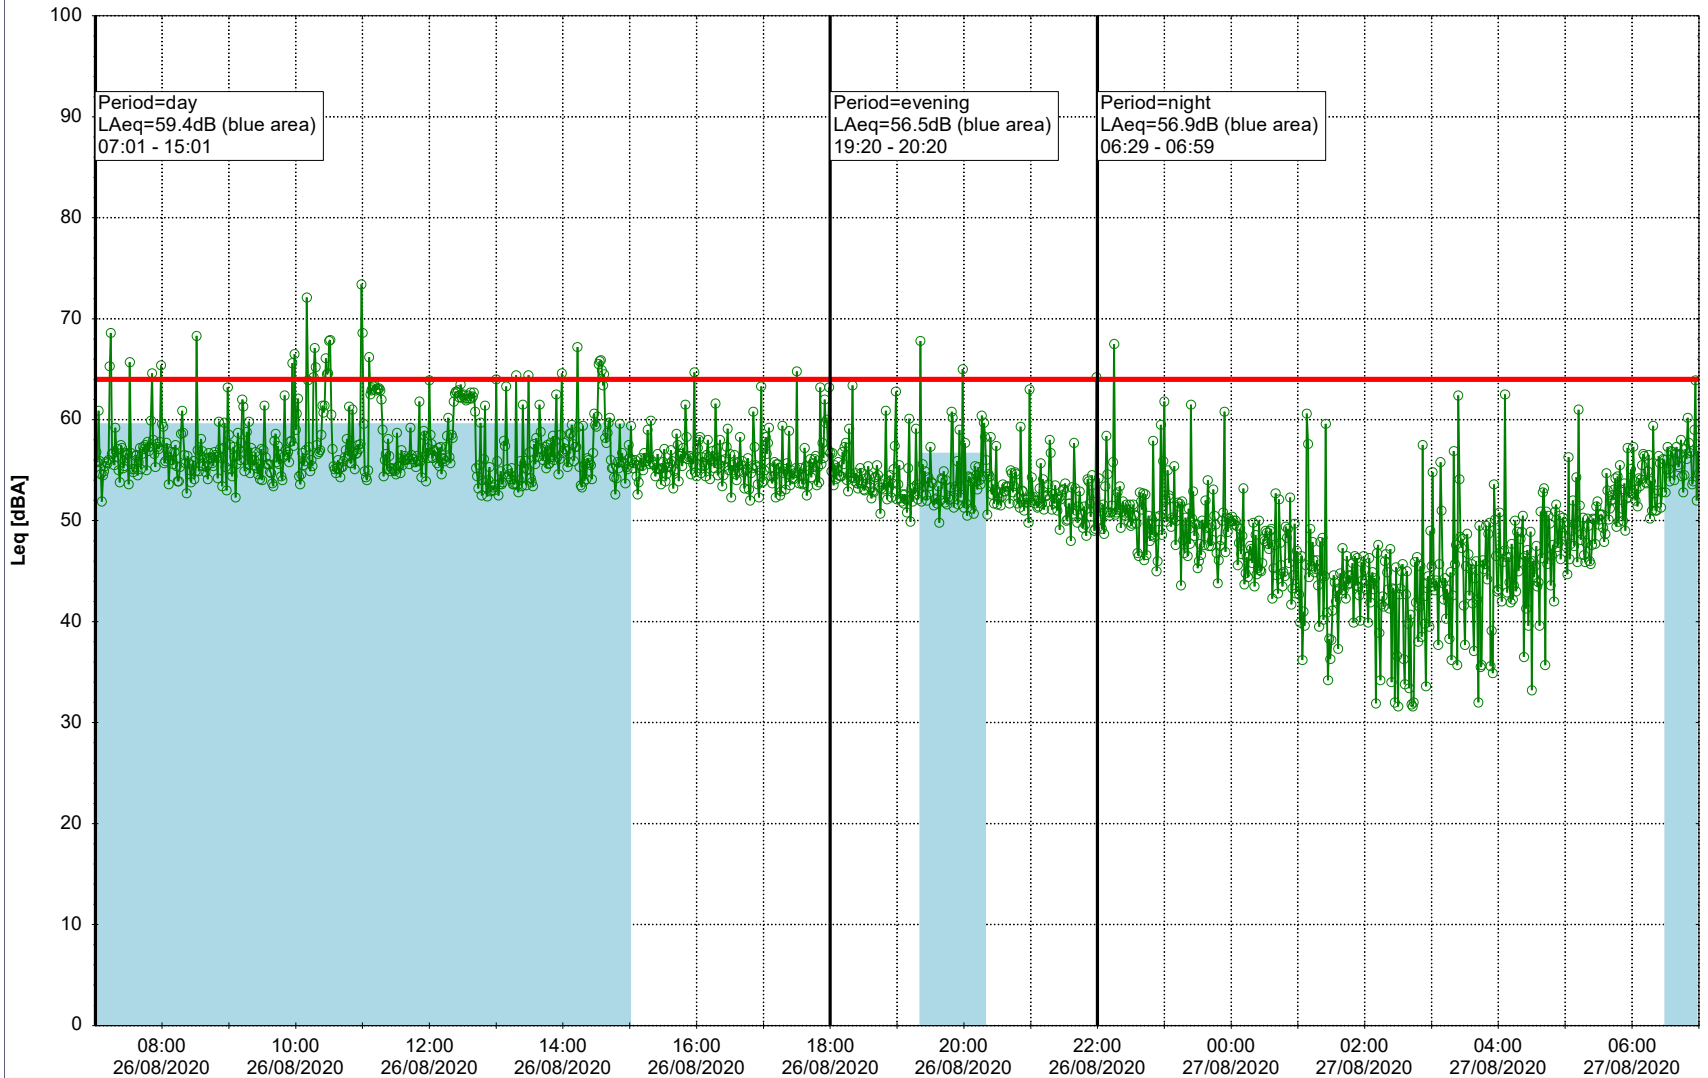

Remarks

...

Noise Time Related Diagram

○○○ GAB_NS01

Project: Kronos Sydhavnen
Construction: Gåsebæk
Location: N-V

26/08/2020
27/08/2020

Remarks

...

Noise Time Related Diagram

○○○ GAB_NS01

Project: Kronos Sydhavnen
Construction: Gåsebæk
Location: N-V

27/08/2020
28/08/2020

Remarks

...

Noise Time Related Diagram

○○○ GAB_NS01

Project: Kronos Sydhavnen
Construction: Gåsebæk
Location: N-V

28/08/2020
29/08/2020

Remarks

...

Noise Time Related Diagram

○○○ GAB_NS01

Project: Kronos Sydhavnen
Construction: Gåsebæk
Location: N-V

29/08/2020
30/08/2020

Remarks

...

Noise Time Related Diagram

○○○○ GAB_NS01

Project: Kronos Sydhavnen
Construction: Gåsebæk
Location: N-V

30/08/2020
31/08/2020

Noise Time Related Diagram

○○○○ GAB_NS01