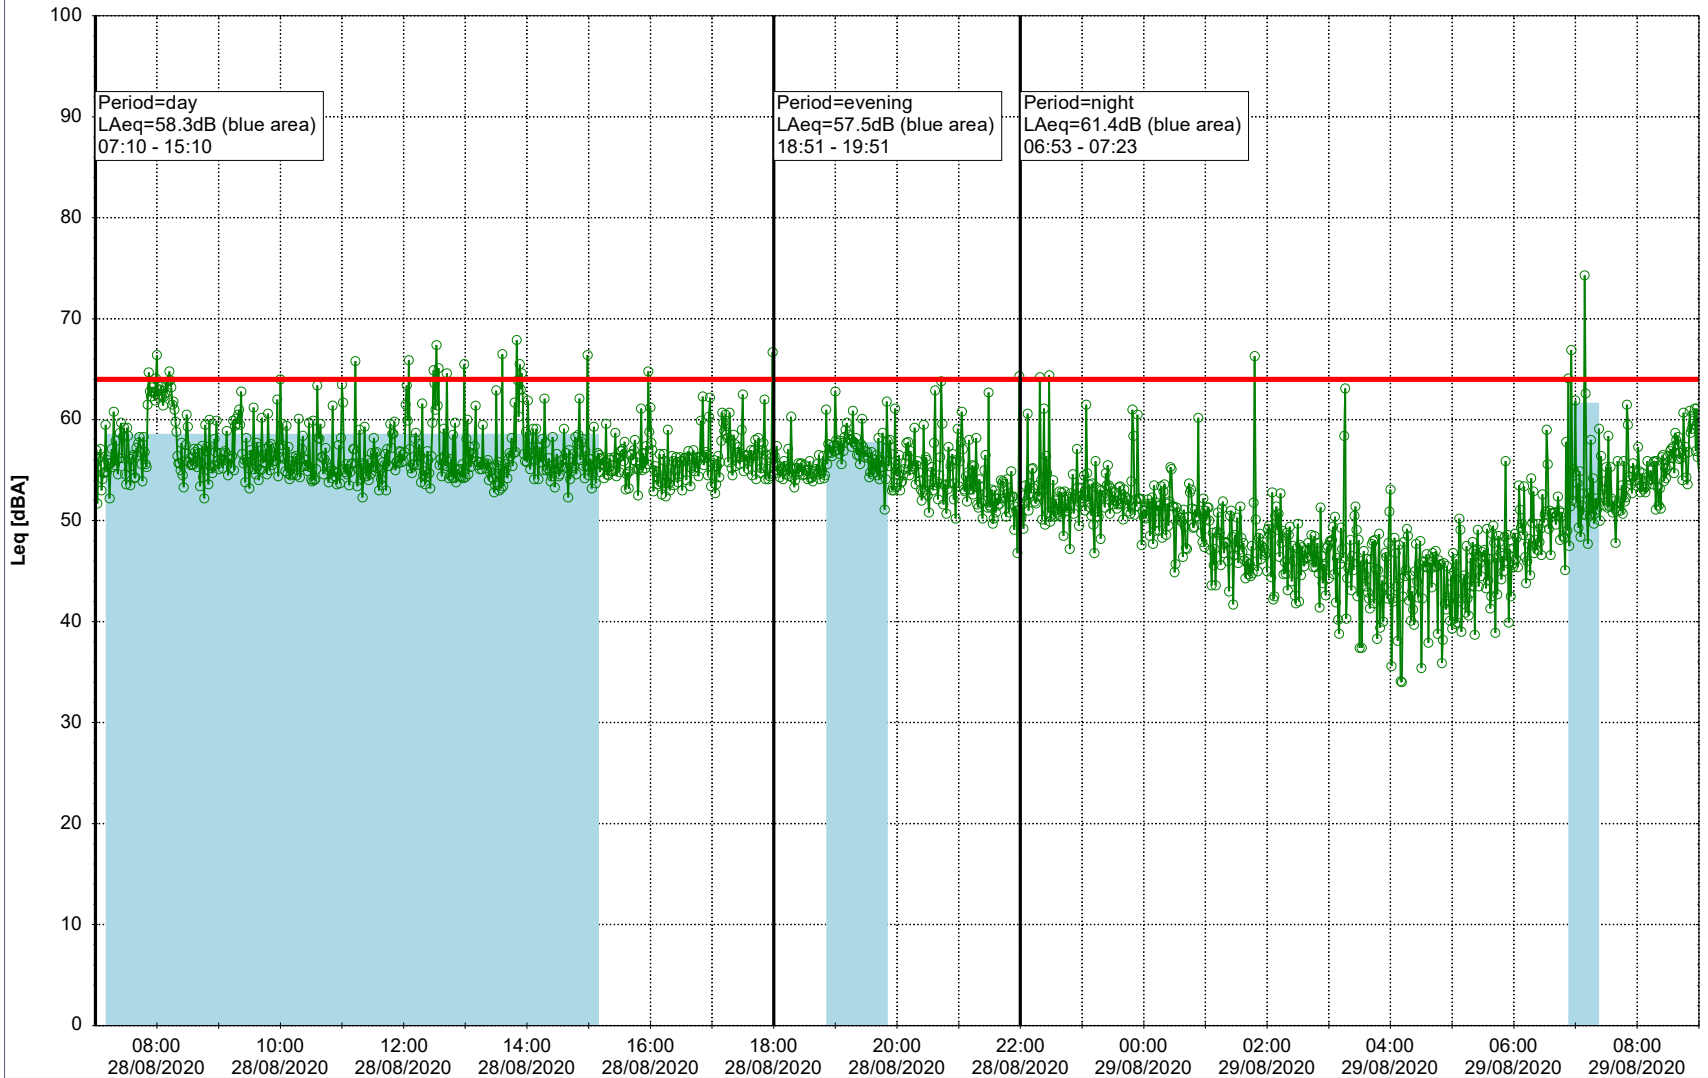

Noise Time Related Diagram

○○○ GAB_NS01

Project: Kronos Sydhavnen
Construction: Gåsebæk
Location: N-V

27/08/2020
28/08/2020

Remarks

...

Noise Time Related Diagram

○○○ GAB_NS01

Project: Kronos Sydhavnen
Construction: Gåsebæk
Location: N-V

28/08/2020
29/08/2020

Remarks

...

Noise Time Related Diagram

○○○ GAB_NS01

Project: Kronos Sydhavnen
Construction: Gåsebæk
Location: N-V

29/08/2020
30/08/2020

Remarks

...

Noise Time Related Diagram

○○○○ GAB_NS01

Project: Kronos Sydhavnen
Construction: Gåsebæk
Location: N-V

30/08/2020
31/08/2020

Noise Time Related Diagram

○○○○ GAB_NS01