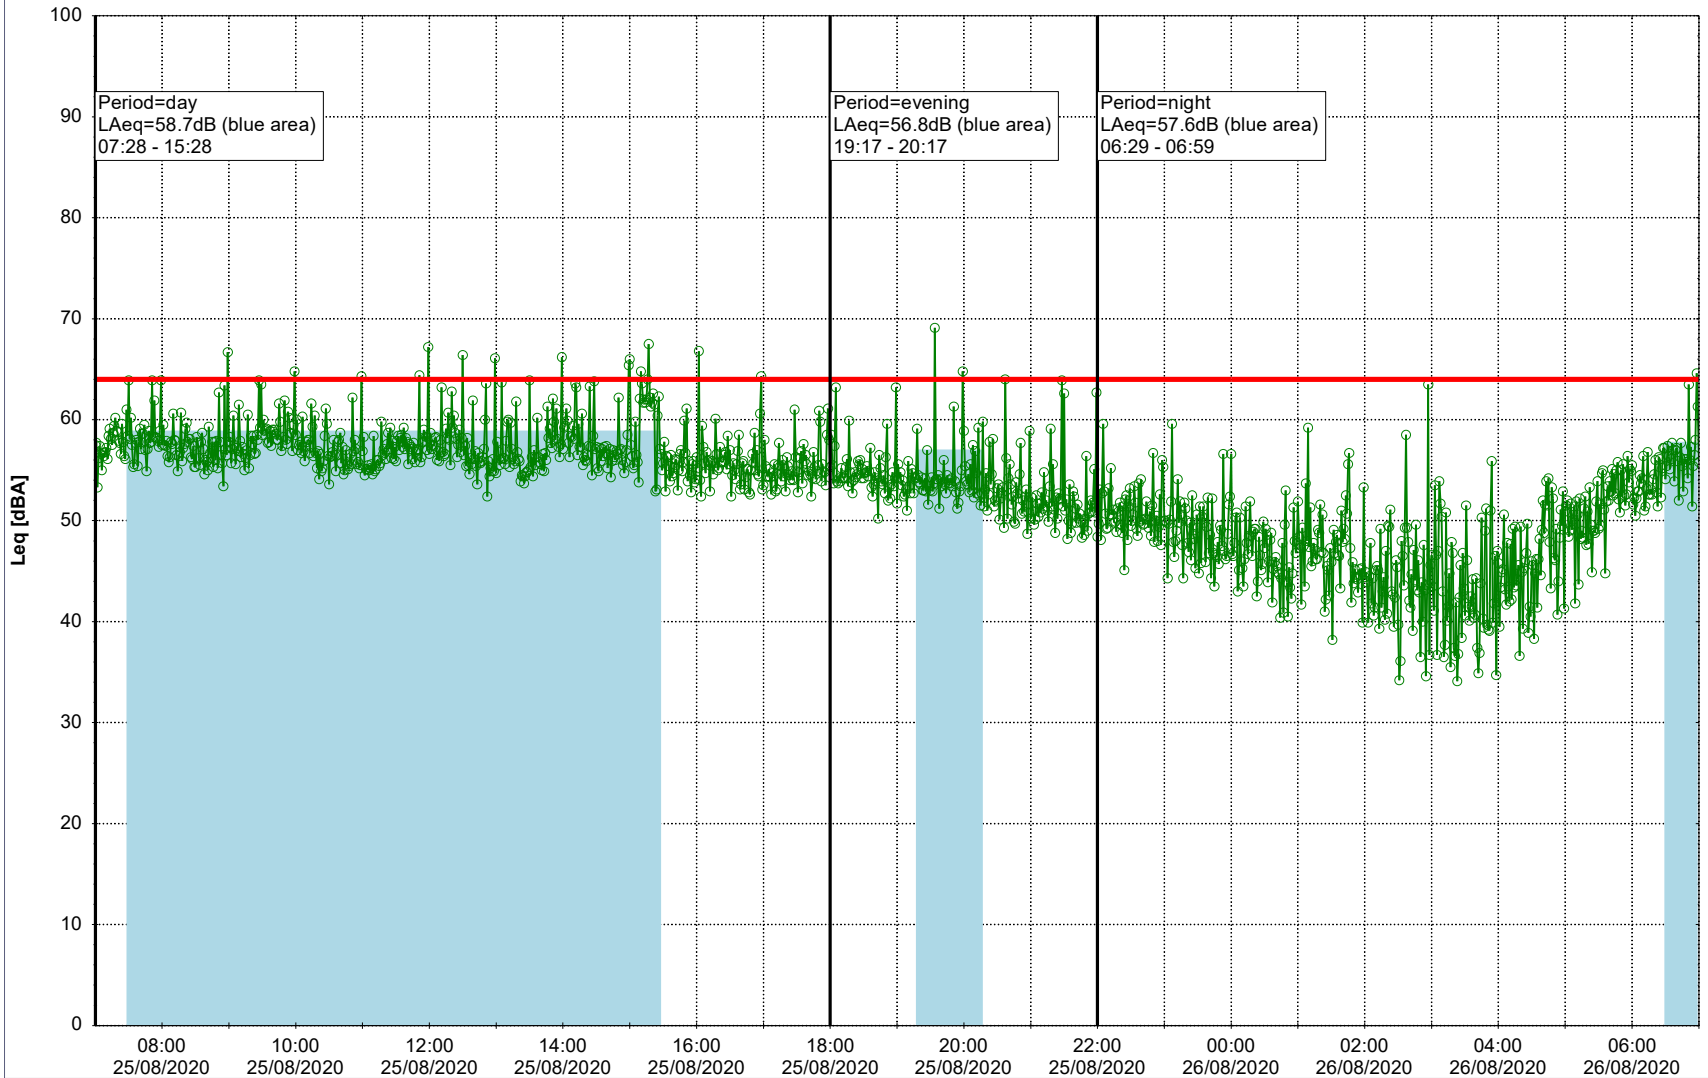

Noise Time Related Diagram

○○○ GAB_NS01