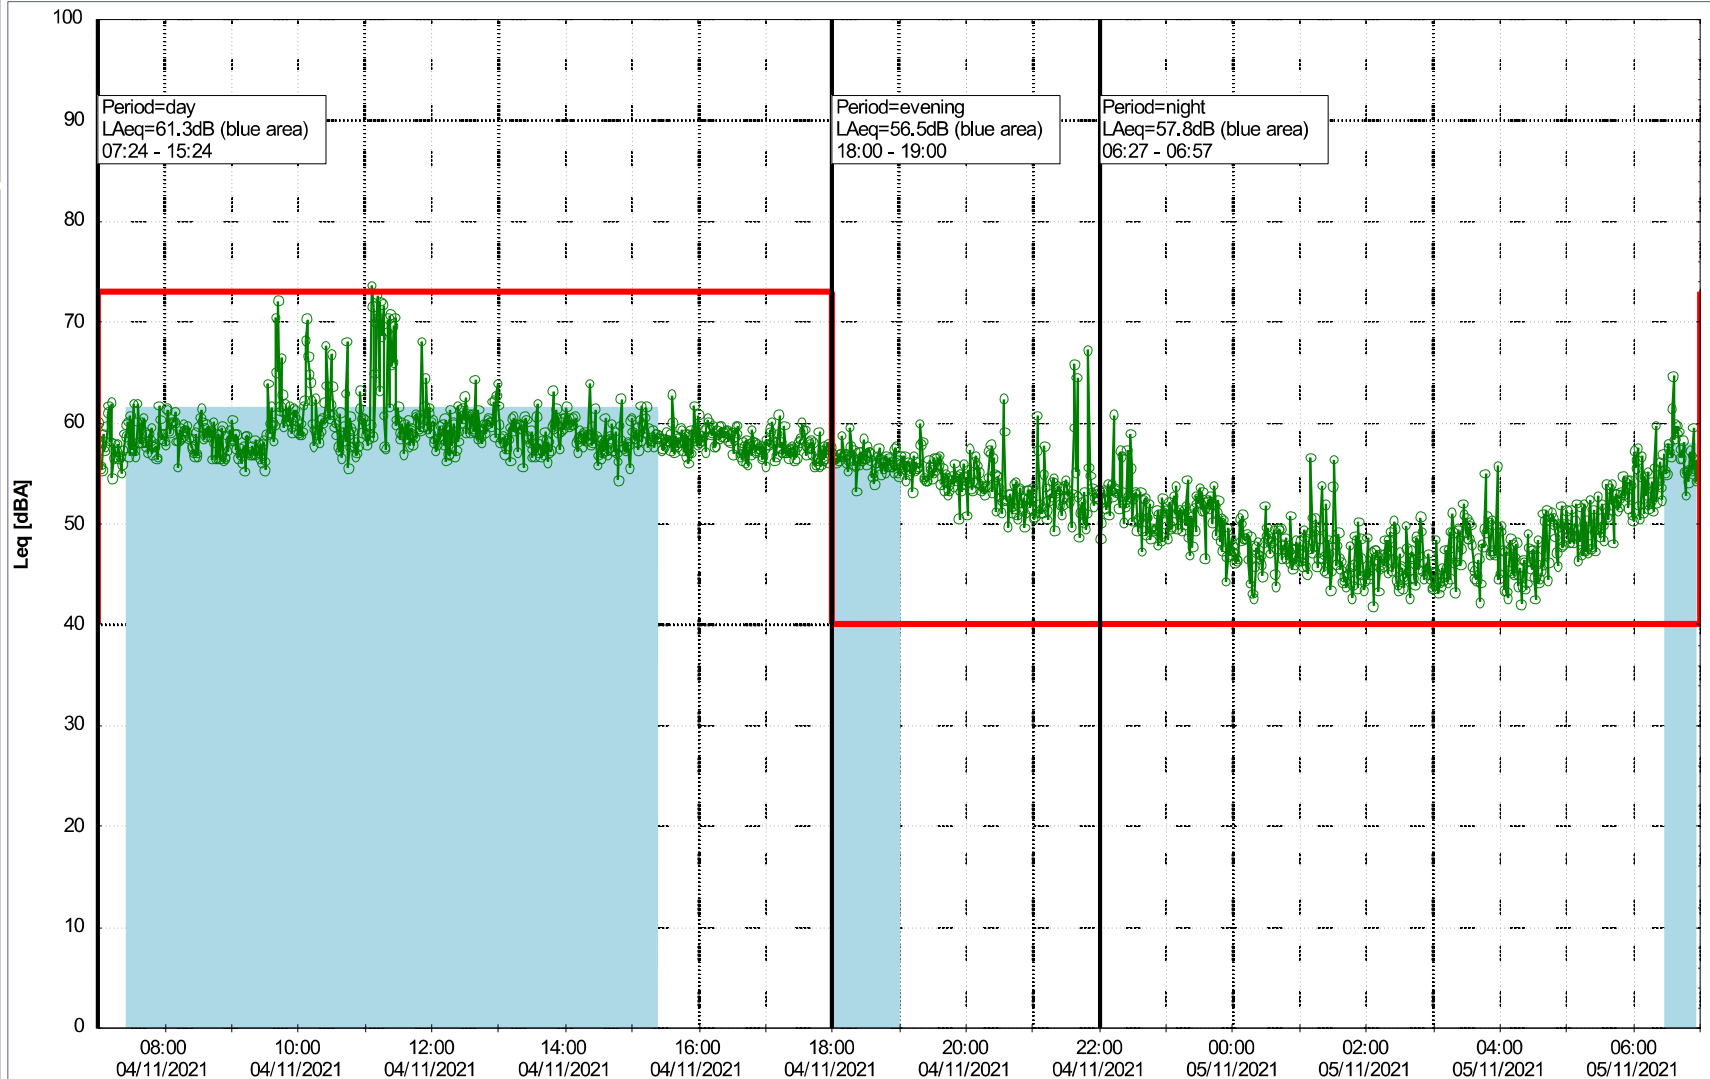

Remarks

...

Noise Time Related Diagram

03/11/2021
04/11/2021

o o o o HOL_NS01

Project: Kronos Sydhavnen
Construction: Havneholmen
Location: N-V

Plan View

Remarks

...

Noise Time Related Diagram

04/11/2021
05/11/2021

o o o o HOL_NS01

Project: Kronos Sydhavnen
Construction: Havneholmen
Location: N-V

Plan View

Remarks

...

Noise Time Related Diagram

05/11/2021
06/11/2021

o o o o HOL_NS01

Project: Kronos Sydhavnen
Construction: Havneholmen
Location: N-V

Plan View

Remarks

...

Noise Time Related Diagram