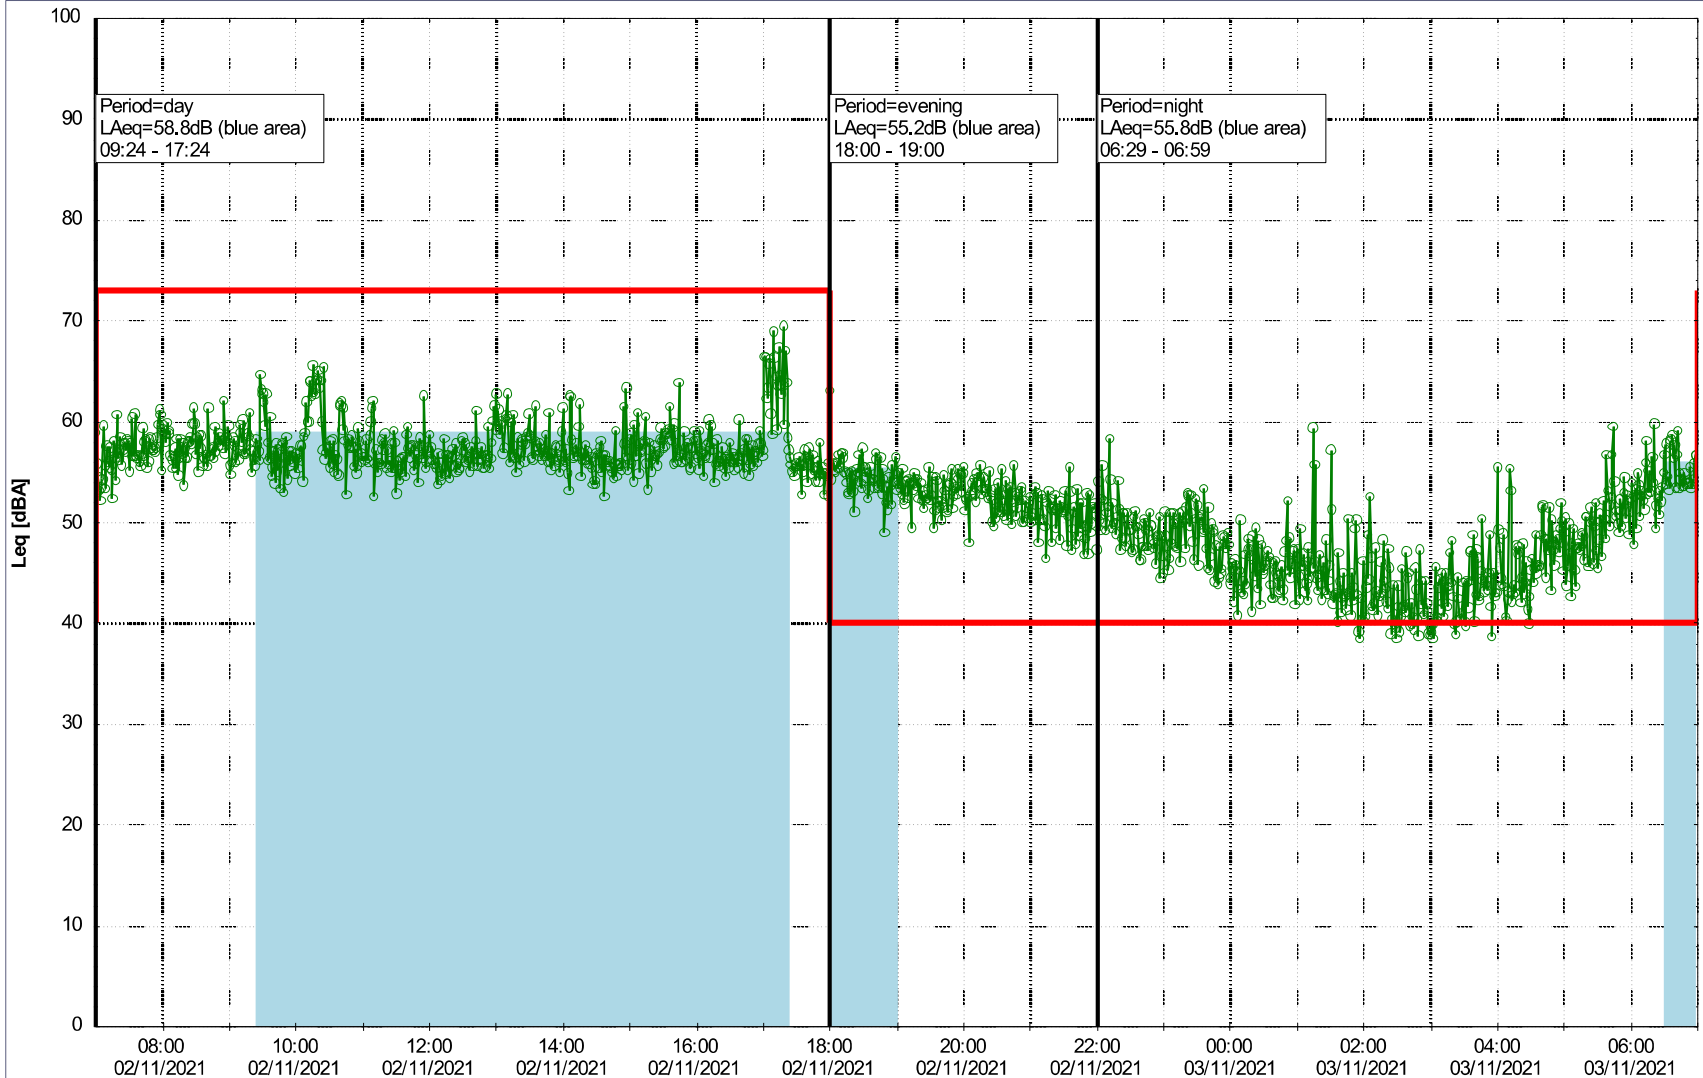

Plan View

Remarks

...

Noise Time Related Diagram

02/11/2021
03/11/2021

o o o o HOL_NS01

Project: Kronos Sydhavnen
Construction: Havneholmen
Location: N-V

Plan View

Remarks

...

Noise Time Related Diagram

03/11/2021
04/11/2021

o o o o HOL_NS01

Project: Kronos Sydhavnen
Construction: Havneholmen
Location: N-V

Plan View

Remarks

...

Noise Time Related Diagram

04/11/2021
05/11/2021

o o o o HOL_NS01

Project: Kronos Sydhavnen
Construction: Havneholmen
Location: N-V

Plan View

Remarks

...

Noise Time Related Diagram

05/11/2021
06/11/2021

o o o o HOL_NS01

Project: Kronos Sydhavnen
Construction: Havneholmen
Location: N-V

Plan View

Remarks

...

Noise Time Related Diagram