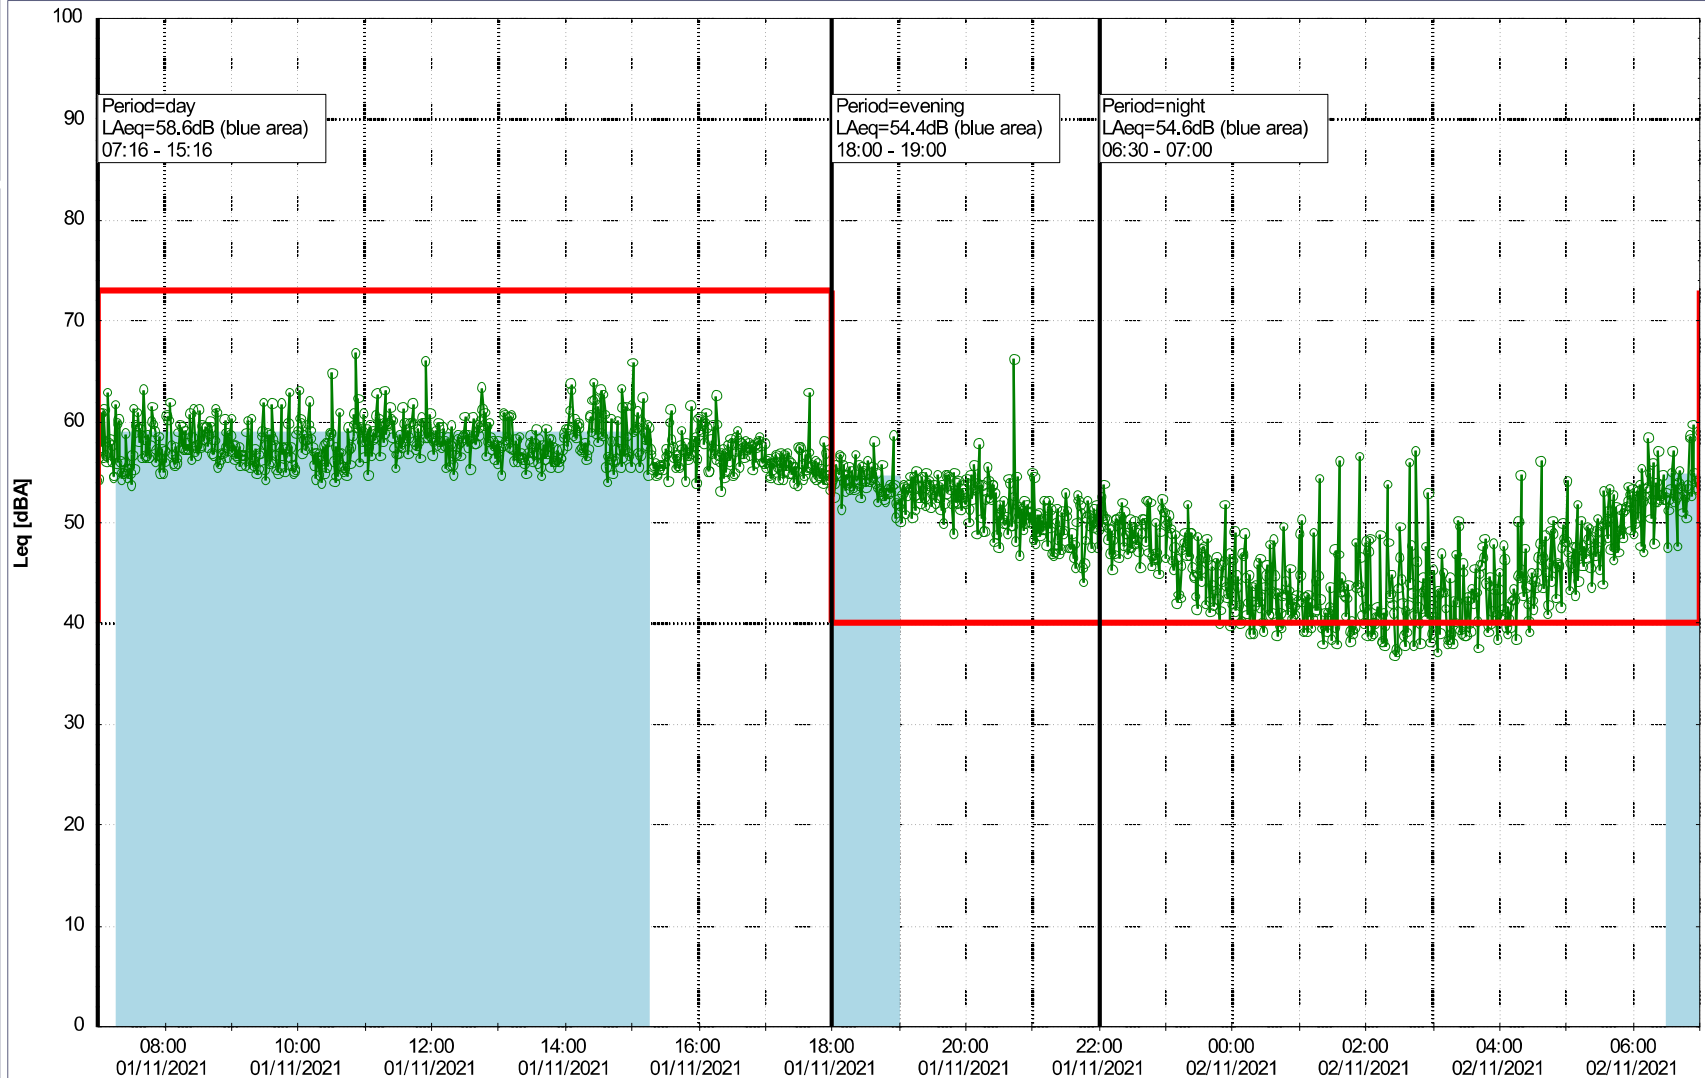

Project: Kronos Sydhavnen
Construction: Havneholmen
Location: N-V

Plan View

Remarks

...

Noise Time Related Diagram

01/11/2021
02/11/2021

o o o o HOL_NS01

Project: Kronos Sydhavnen
Construction: Havneholmen
Location: N-V

Plan View

Remarks

...

Noise Time Related Diagram

02/11/2021
03/11/2021

o o o o HOL_NS01

Project: Kronos Sydhavnen
Construction: Havneholmen
Location: N-V

Plan View

Remarks

...

Noise Time Related Diagram

03/11/2021
04/11/2021

o o o o HOL_NS01

Project: Kronos Sydhavnen
Construction: Havneholmen
Location: N-V

Plan View

Remarks

Noise Time Related Diagram

05/11/2021
06/11/2021

o o o o HOL_NS01

Project: Kronos Sydhavnen
Construction: Havneholmen
Location: N-V

Plan View

Remarks

...

Noise Time Related Diagram