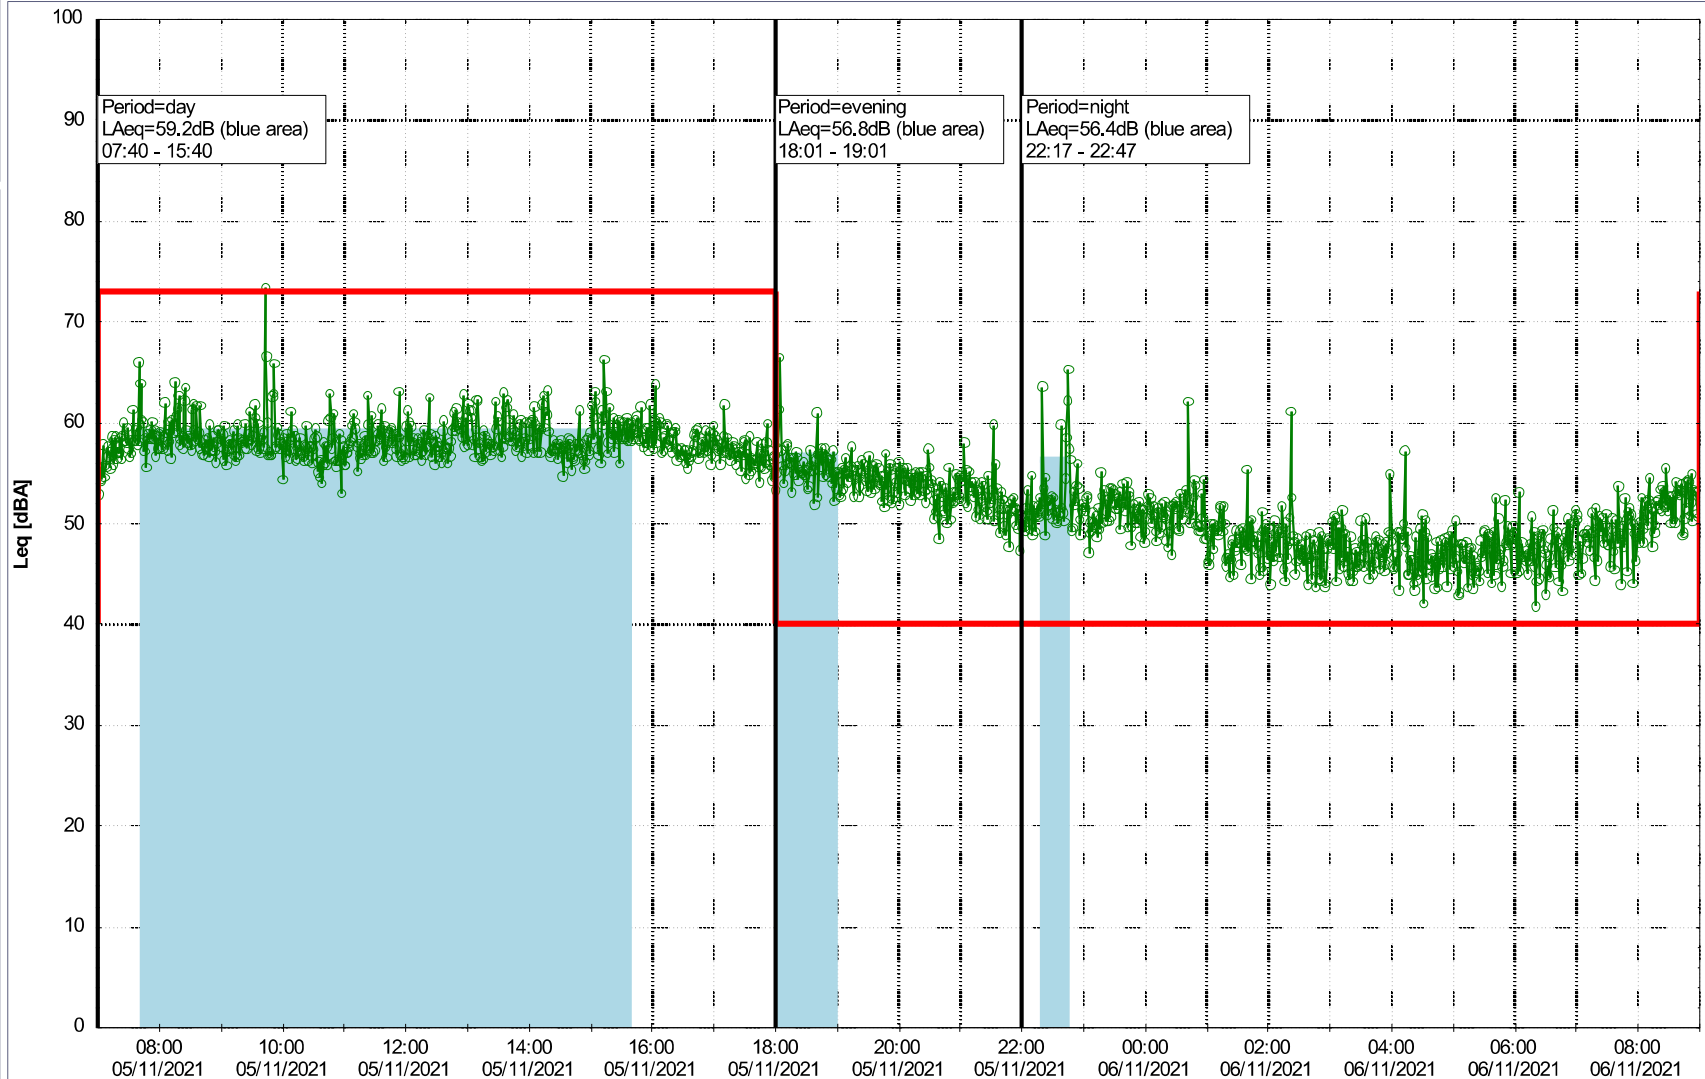

...

Noise Time Related Diagram

04/11/2021
05/11/2021

o o o o HOL_NS01

Project: Kronos Sydhavnen
Construction: Havneholmen
Location: N-V

Plan View

Remarks

...

Noise Time Related Diagram

05/11/2021
06/11/2021

o o o o HOL_NS01

Project: Kronos Sydhavnen
Construction: Havneholmen
Location: N-V

Plan View

Remarks

...

Noise Time Related Diagram