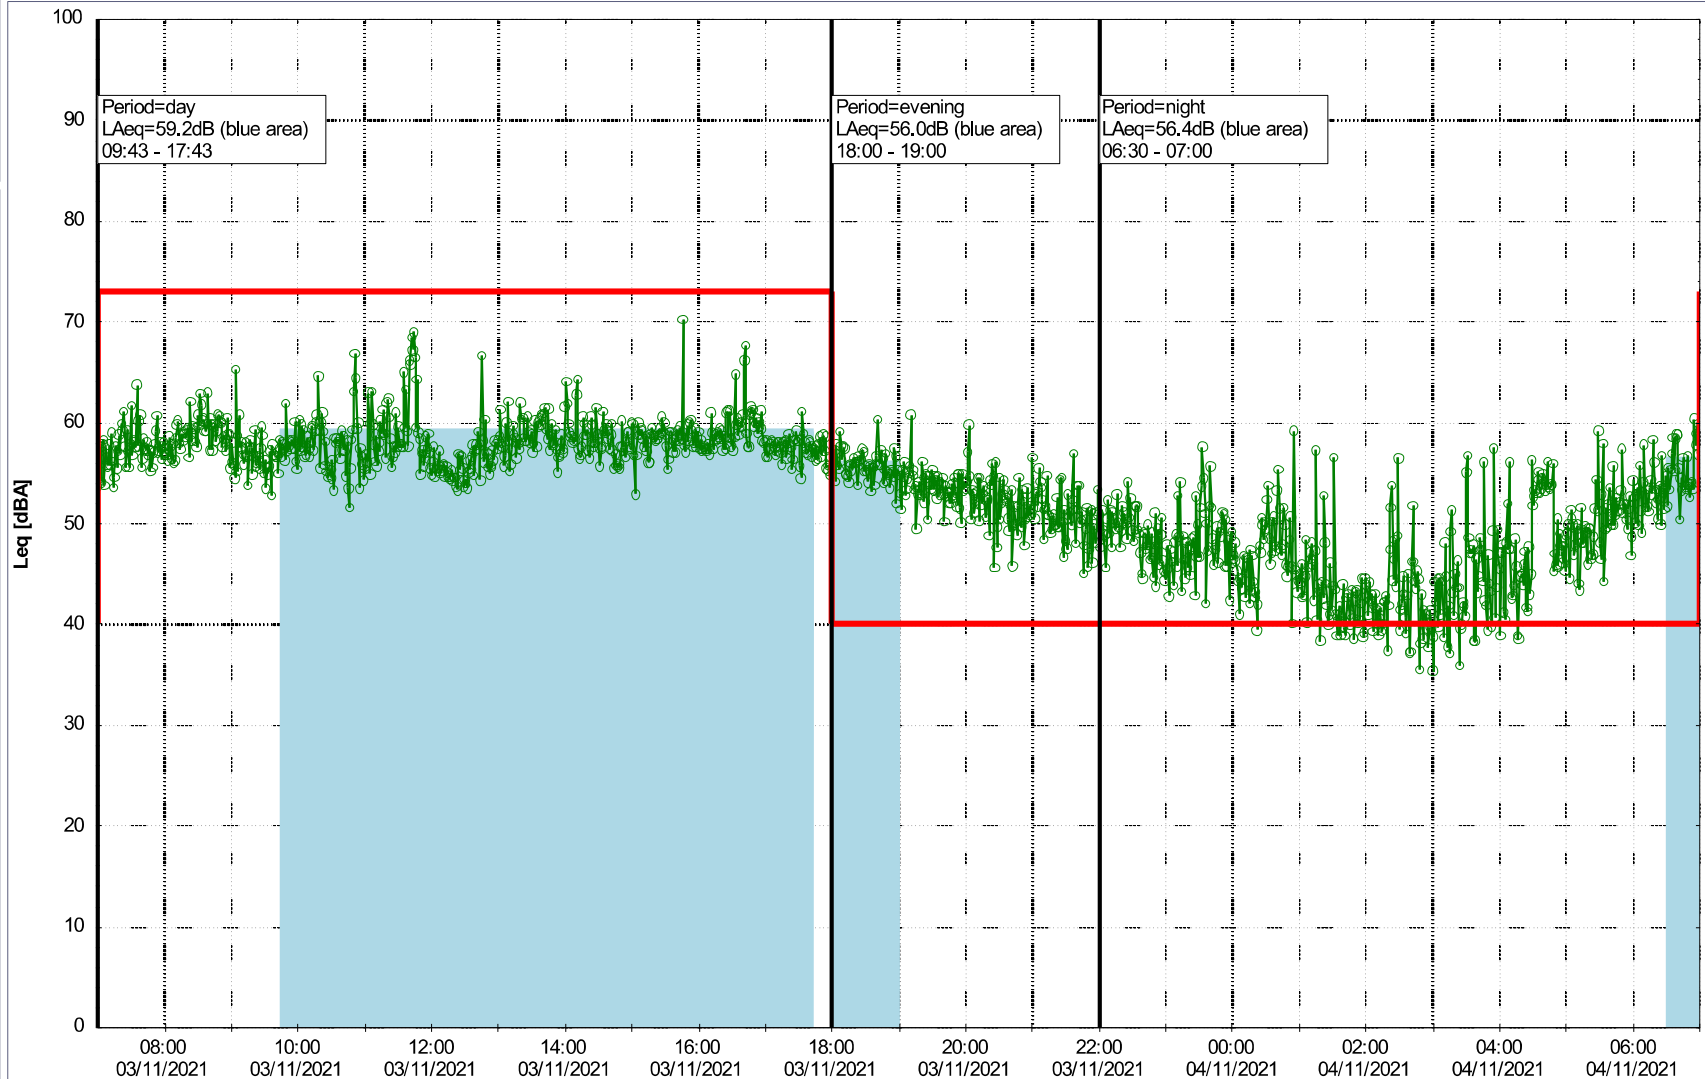

Plan View

Remarks

...

Noise Time Related Diagram

02/11/2021
03/11/2021

o o o o HOL_NS01

Project: Kronos Sydhavnen
Construction: Havneholmen
Location: N-V

Plan View

Remarks

...

Noise Time Related Diagram

03/11/2021
04/11/2021

o o o o HOL_NS01

Project: Kronos Sydhavnen
Construction: Havneholmen
Location: N-V

Plan View

Remarks

...

Noise Time Related Diagram

04/11/2021
05/11/2021

o o o o HOL_NS01

Project: Kronos Sydhavnen
Construction: Havneholmen
Location: N-V

Plan View

Remarks

...

Noise Time Related Diagram

05/11/2021
06/11/2021

o o o o HOL_NS01

Project: Kronos Sydhavnen
Construction: Havneholmen
Location: N-V

Plan View

Remarks

...

Noise Time Related Diagram