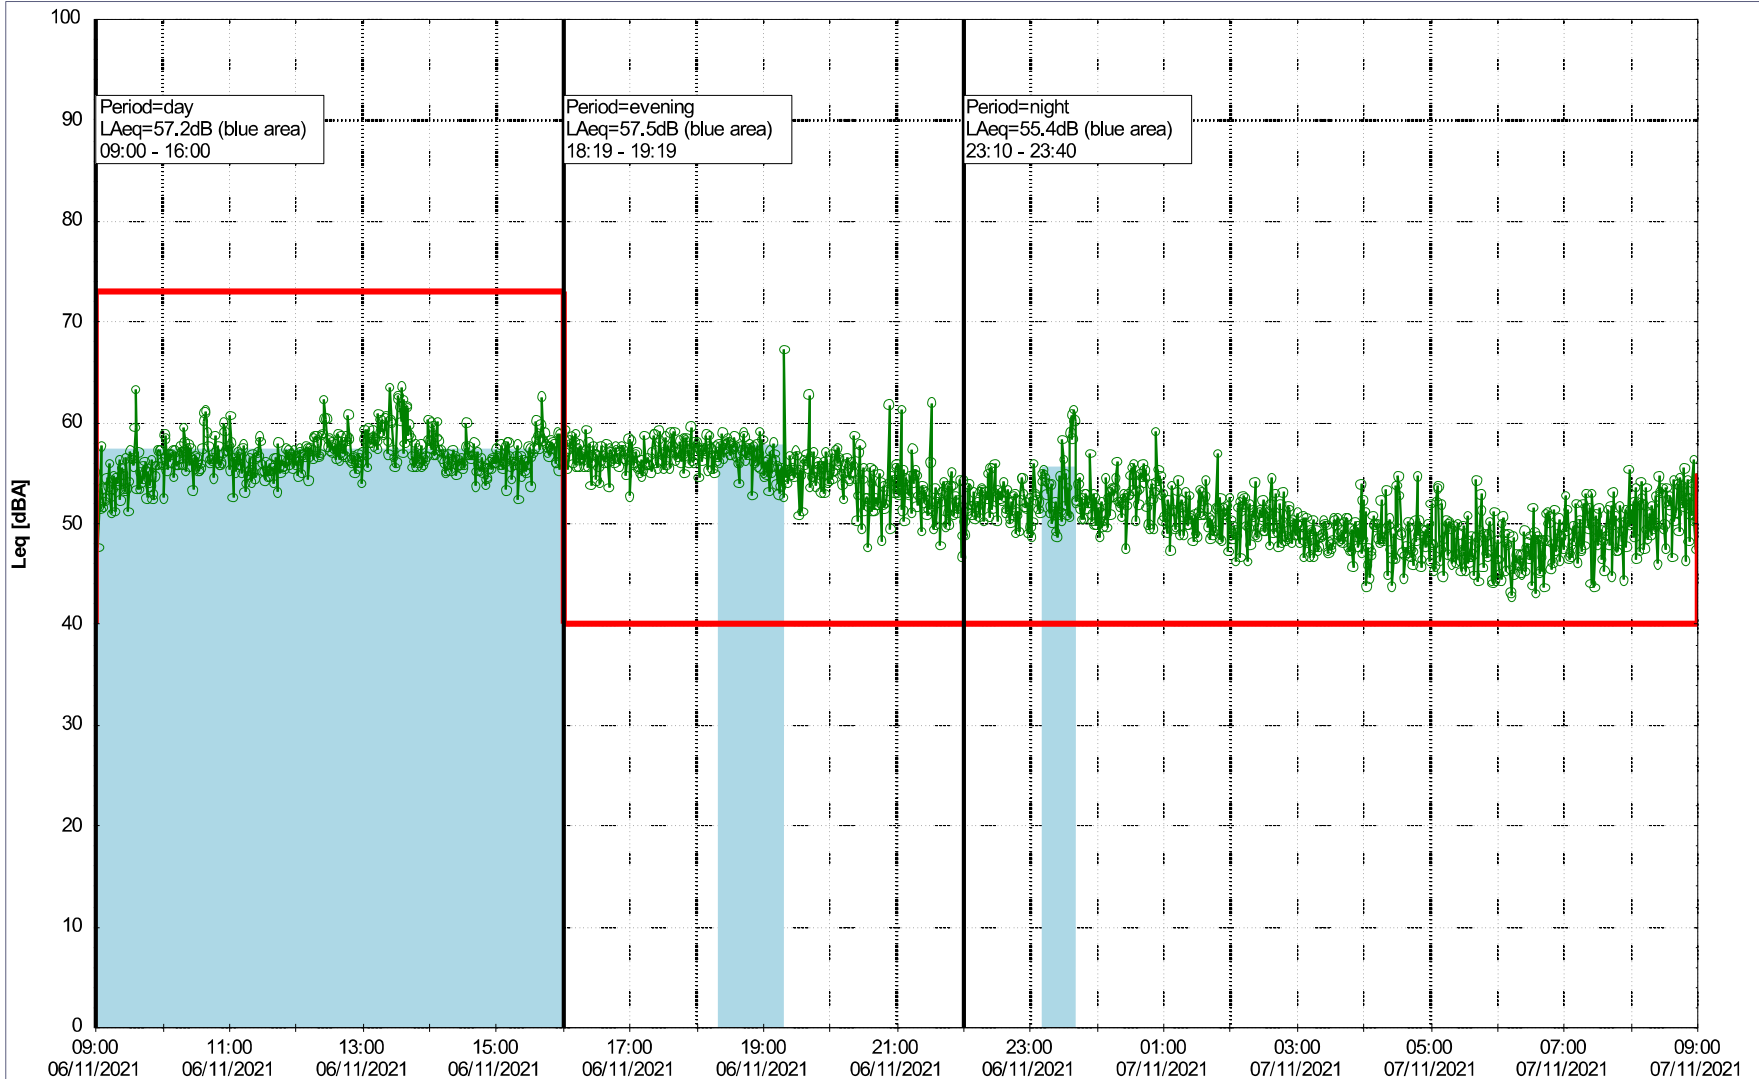

Noise Time Related Diagram

05/11/2021
06/11/2021

o o o o HOL_NS01

Project: Kronos Sydhavnen
Construction: Havneholmen
Location: N-V

Plan View

Remarks

...

Noise Time Related Diagram

06/11/2021
07/11/2021

o o o o HOL_NS01

Project: Kronos Sydhavnen
Construction: Havneholmen
Location: N-V

Plan View

Remarks

...

Noise Time Related Diagram

07/11/2021
08/11/2021