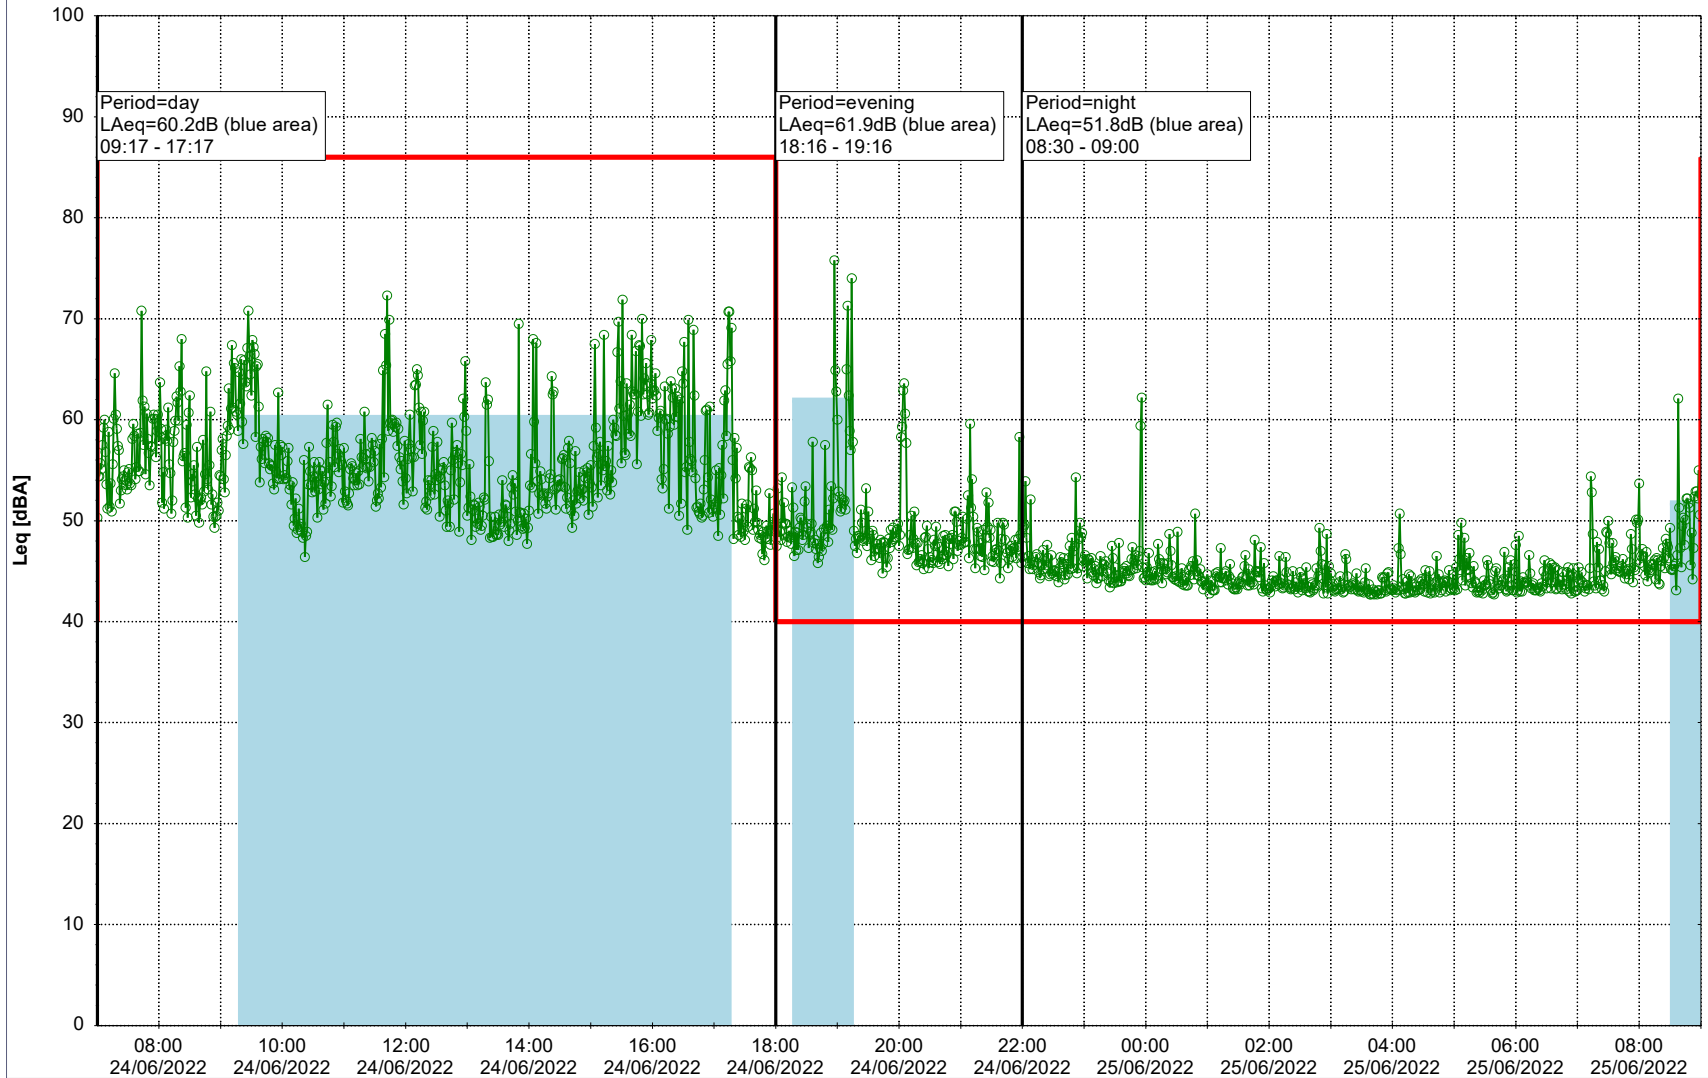

Noise Time Related Diagram

○○○○ MOP_NS01