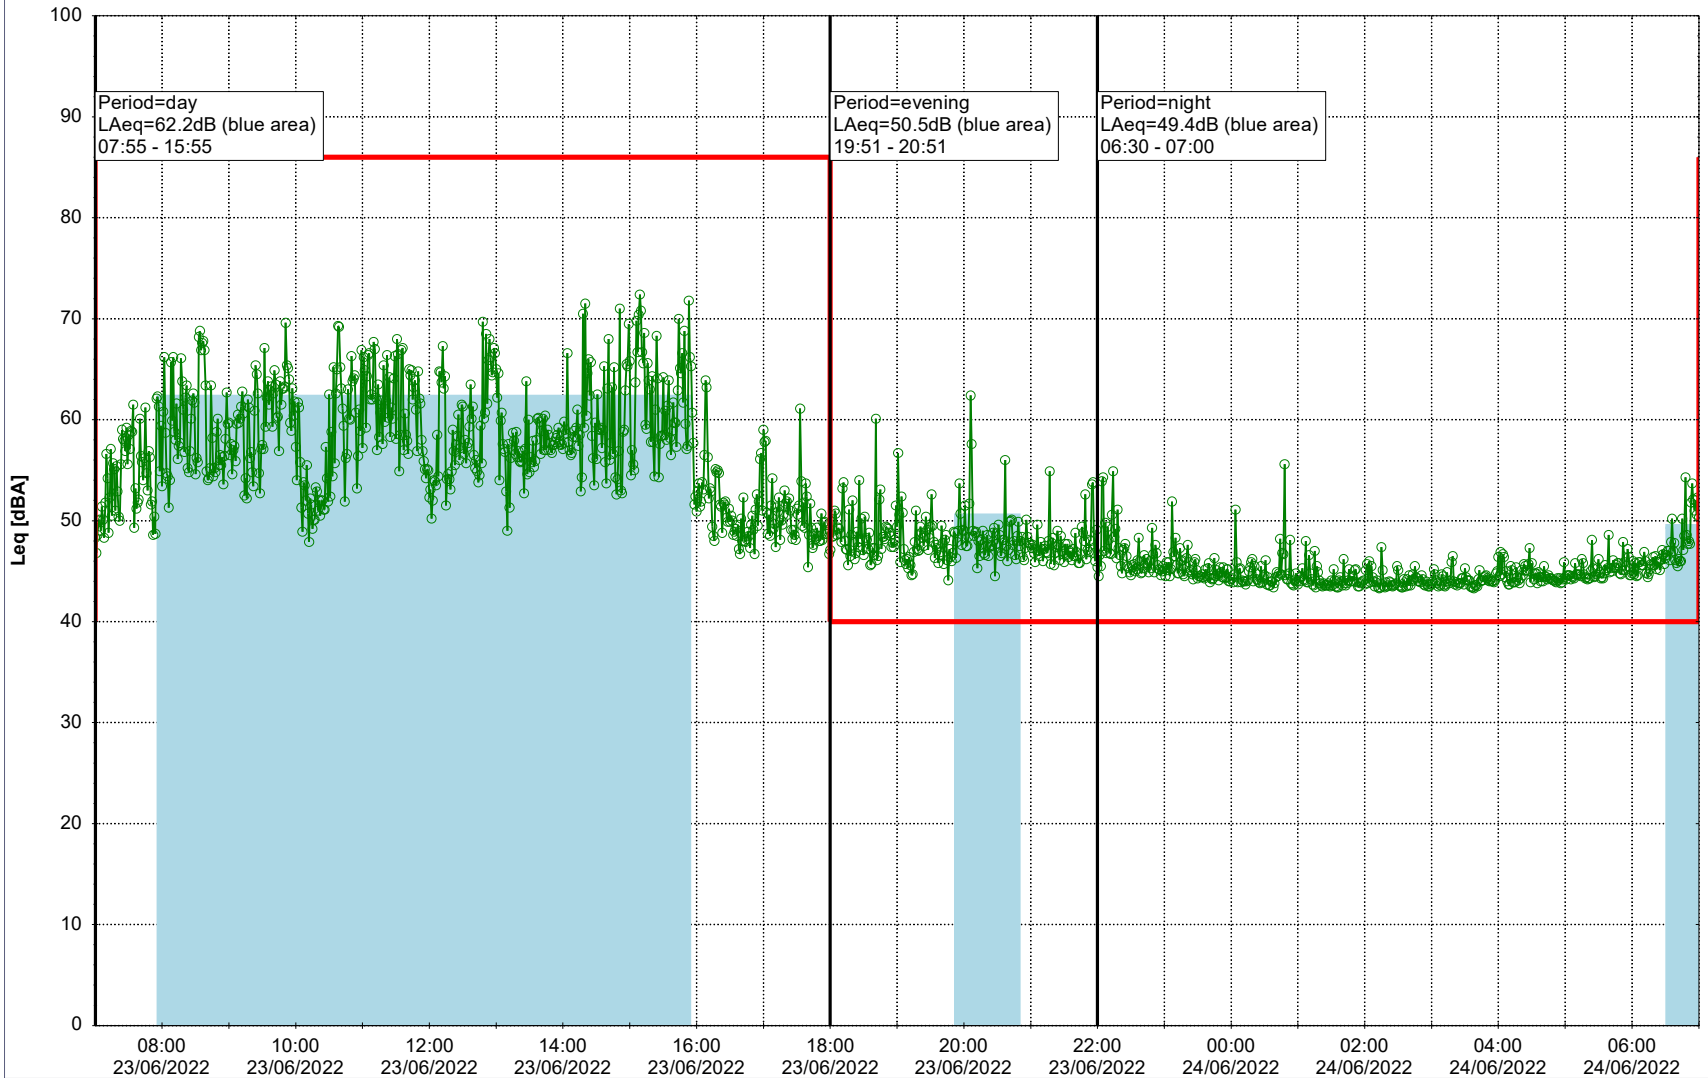

Noise Time Related Diagram

23/06/2022
24/06/2022

○○○○ MOP_NS01