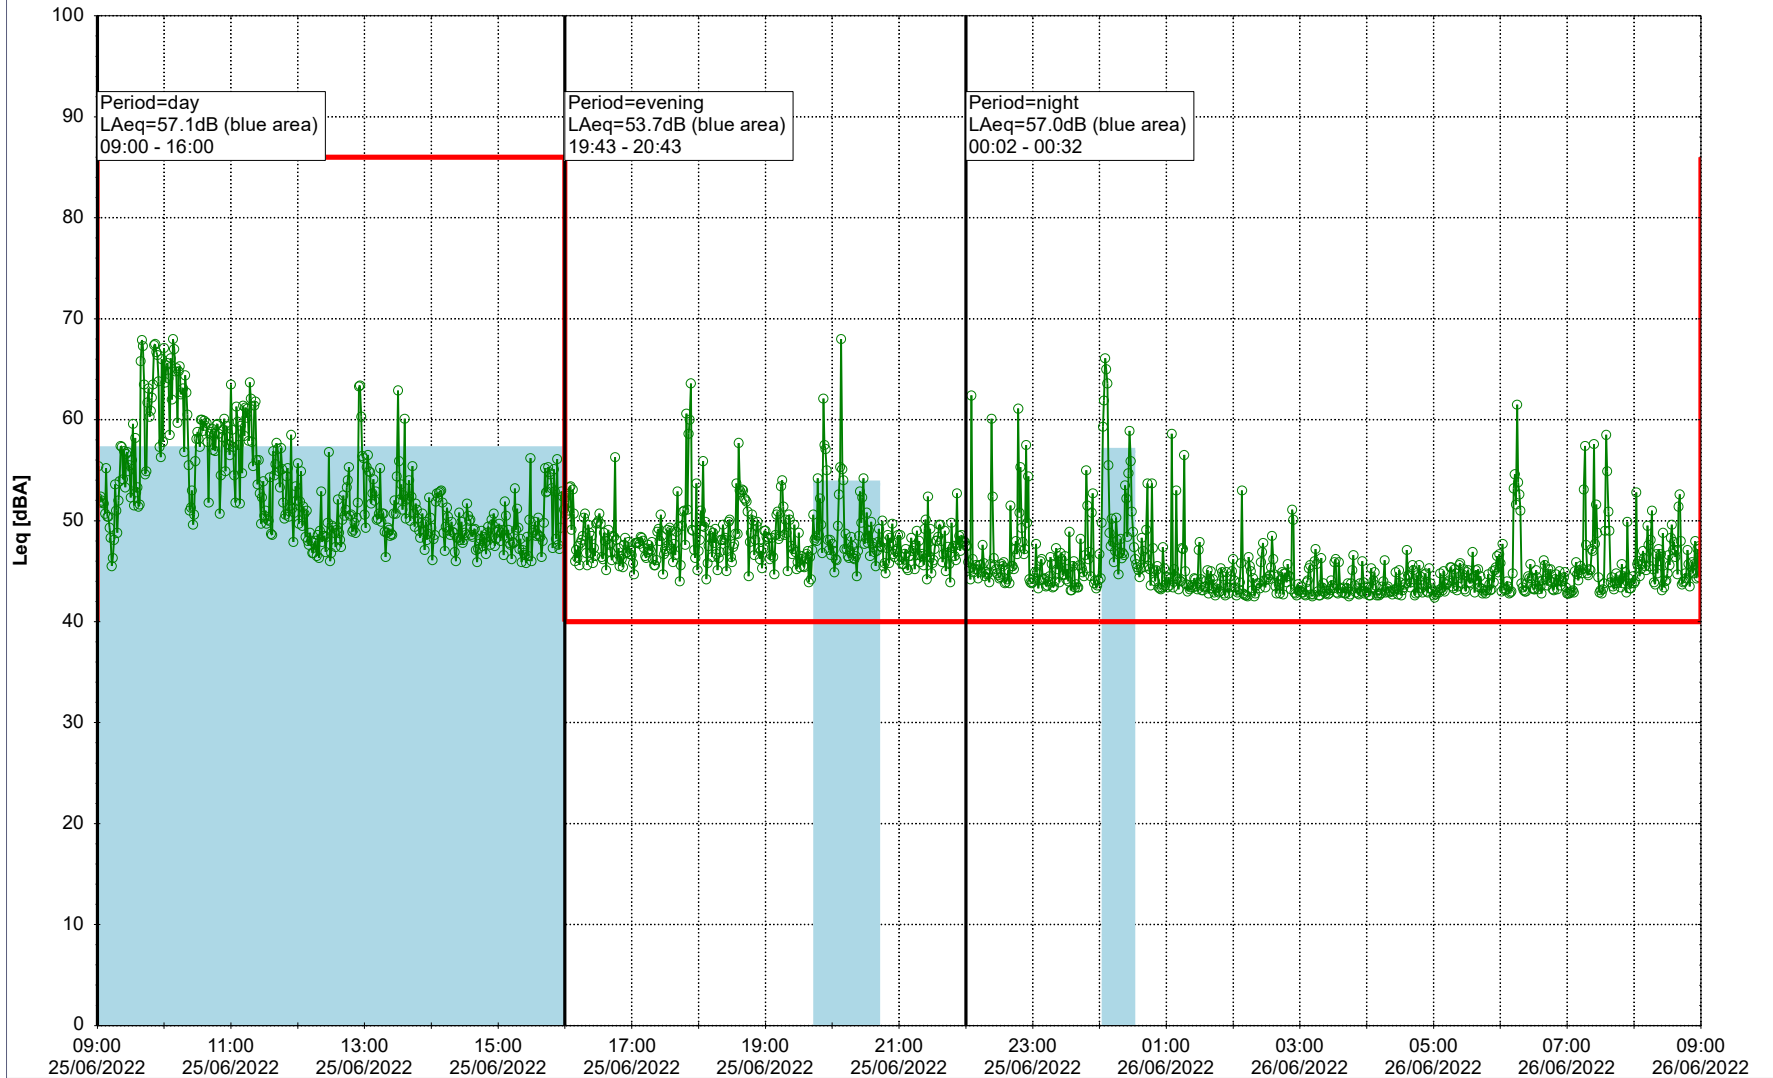

Noise Time Related Diagram

○○○○ MOP_NS01