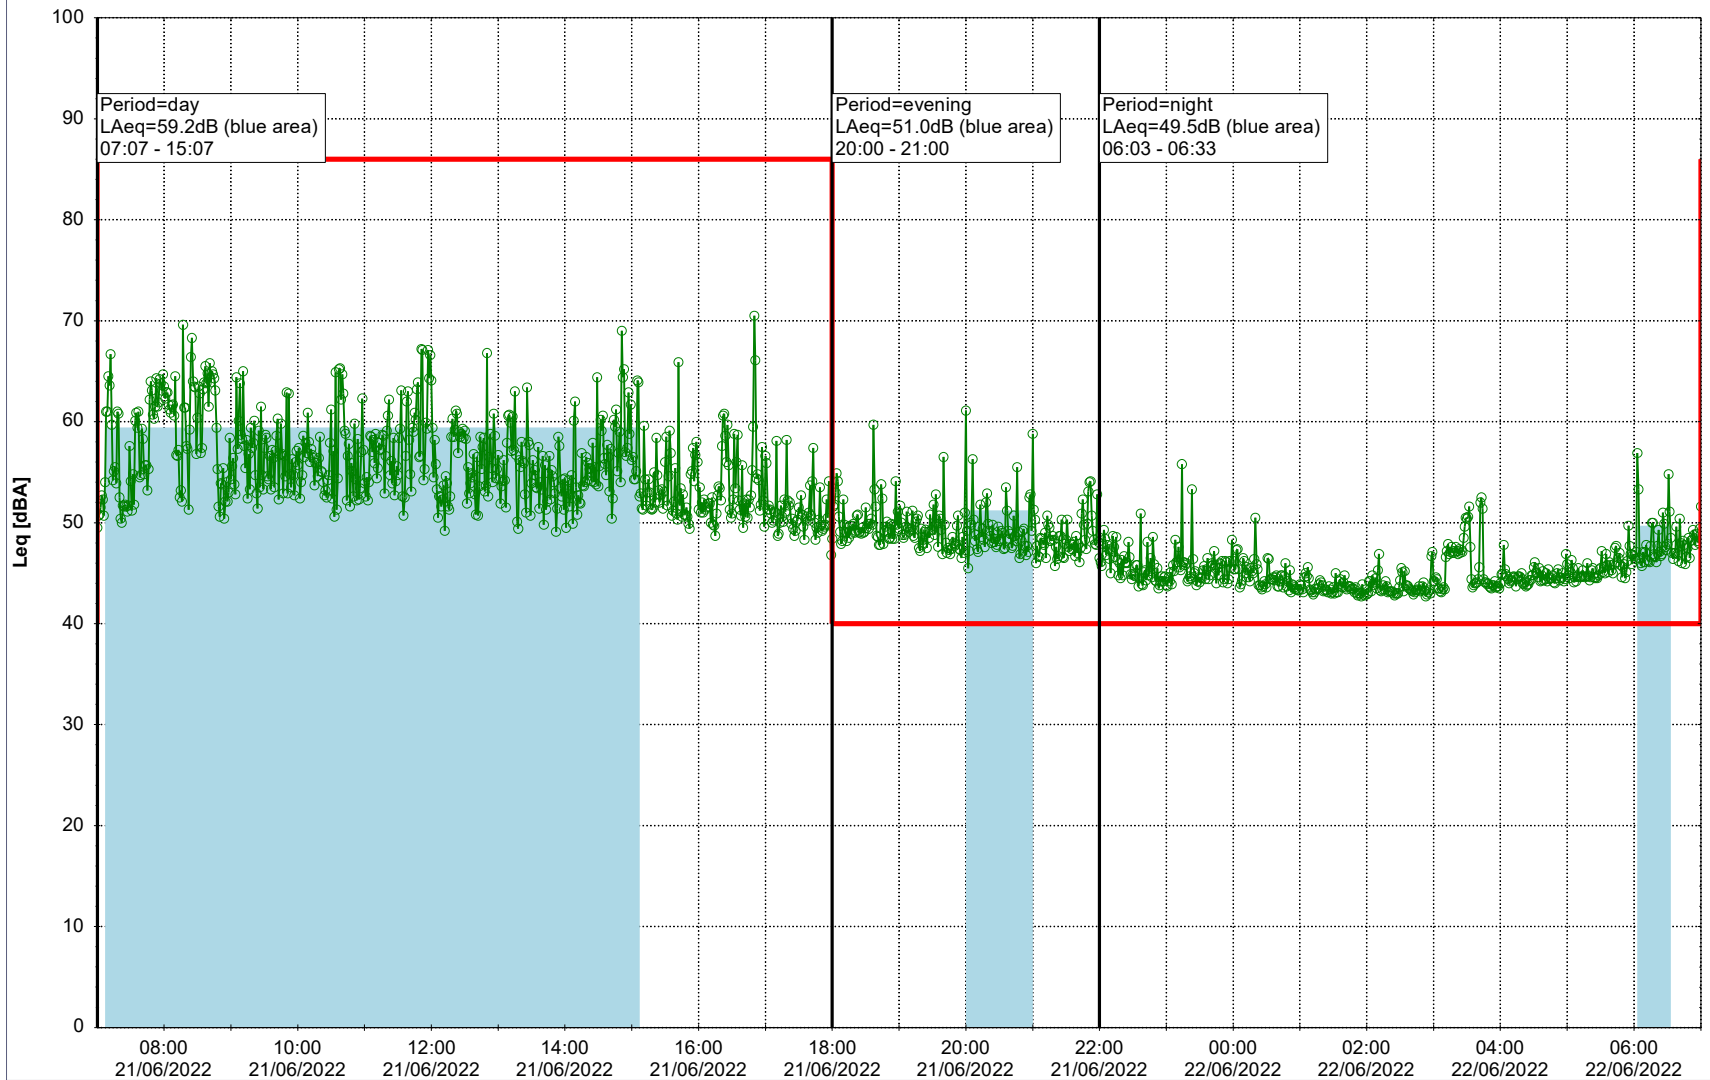

Noise Time Related Diagram

21/06/2022
22/06/2022

○○○○ MOP_NS01