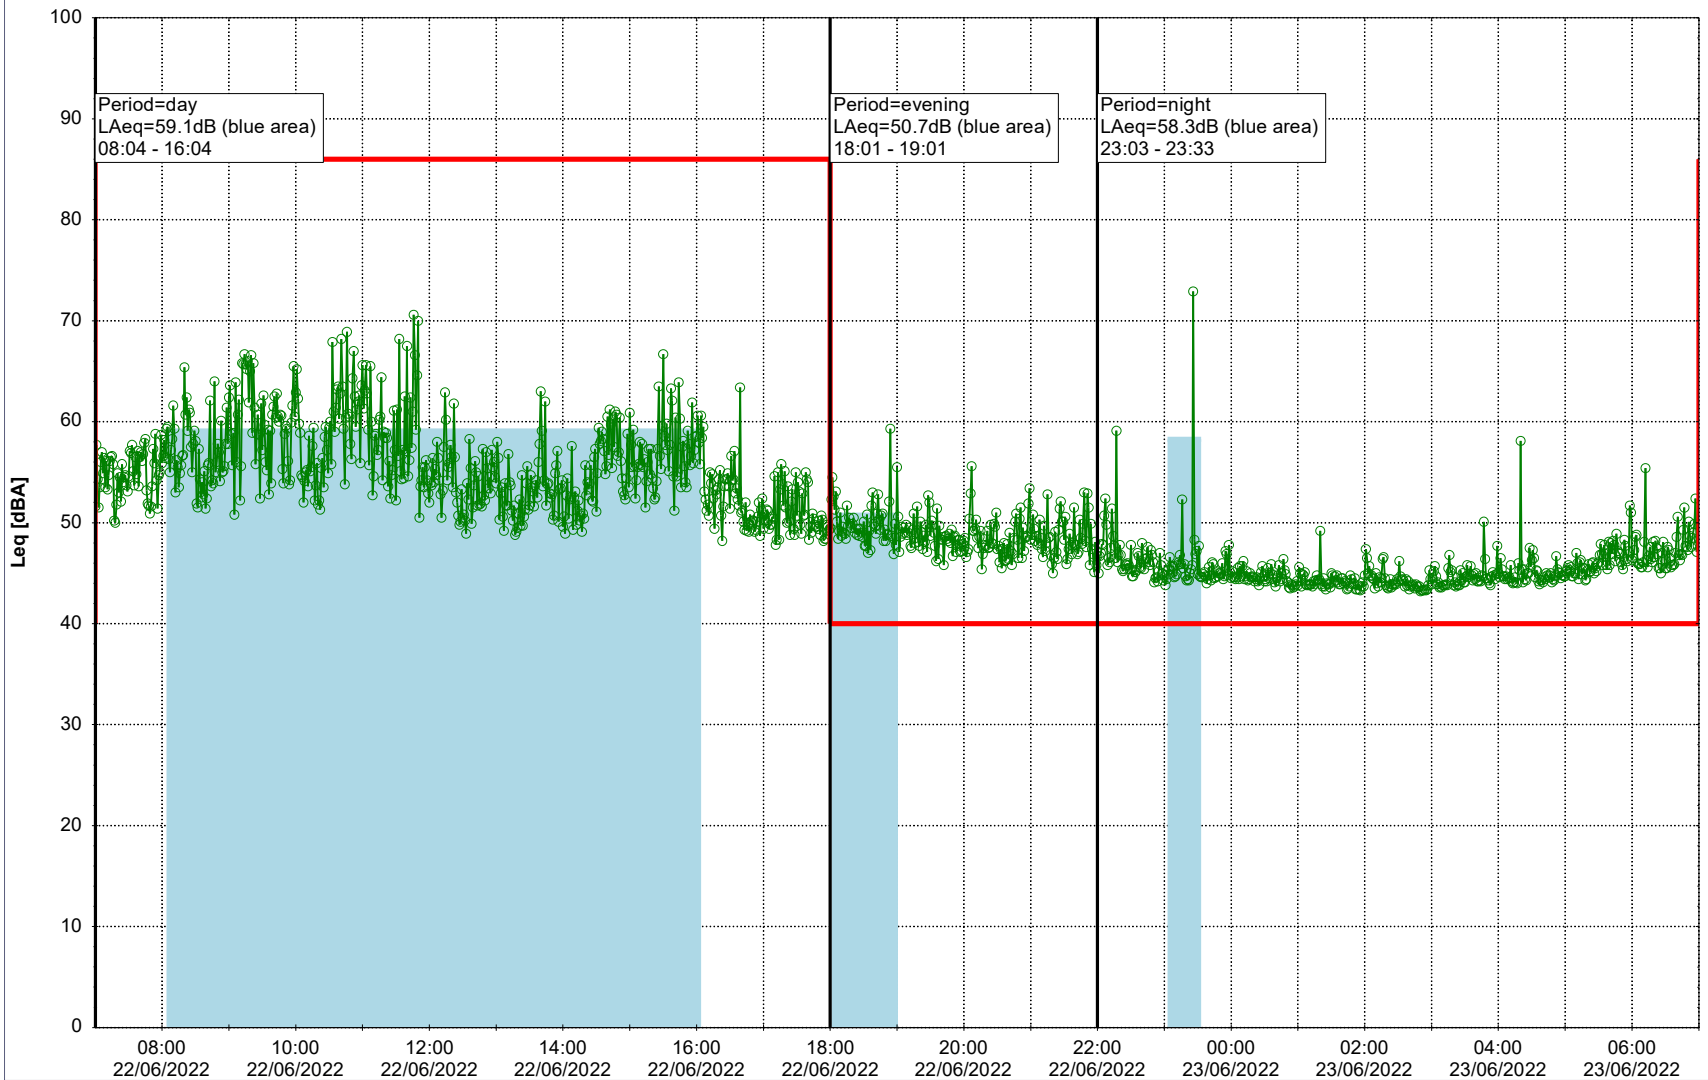

Noise Time Related Diagram

22/06/2022
23/06/2022

○○○○ MOP_NS01