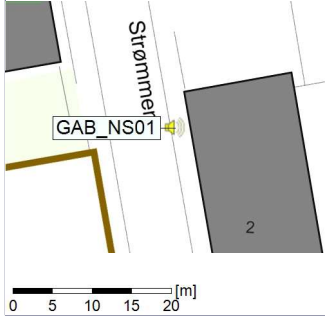

...

Noise Time Related Diagram

24/02/2022
25/02/2022

○○○ GAB_NS01

Project: Kronos Sydhavnen
Construction: Gåsebæk
Location: N-V

Plan View

Remarks

...