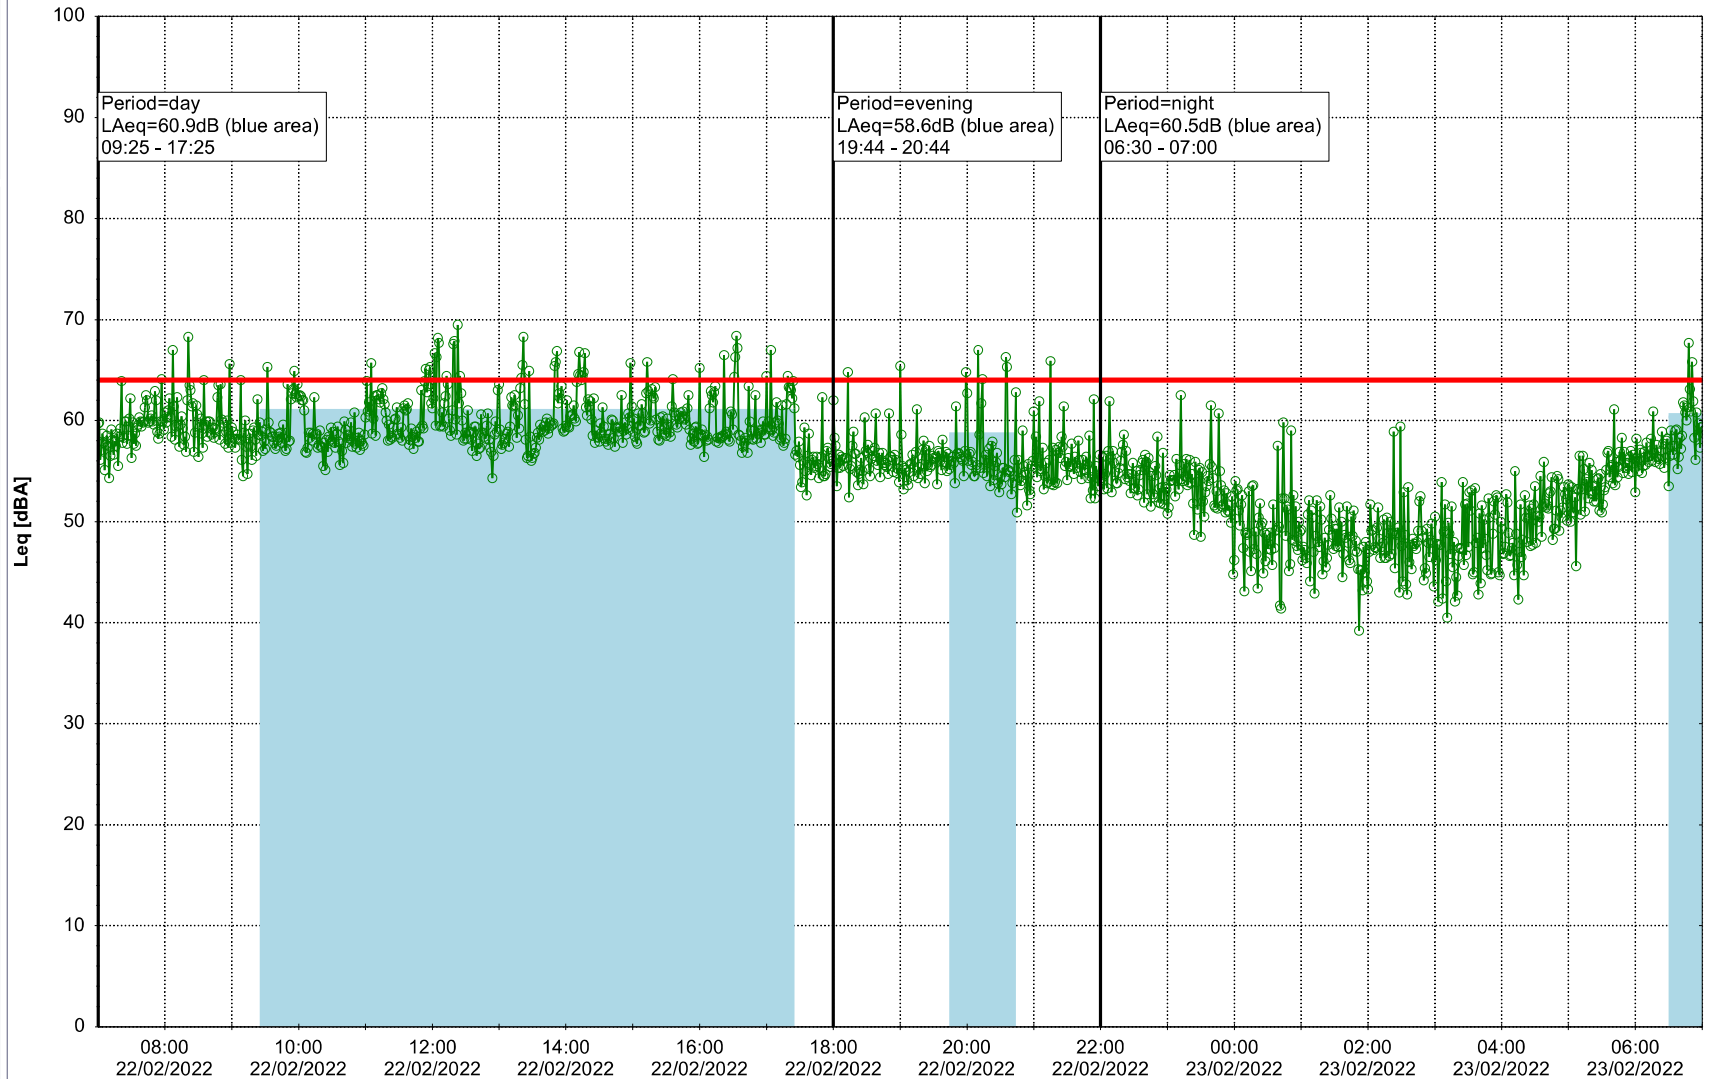

22/02/2022
23/02/2022

Plan View

Remarks

...

Noise Time Related Diagram

○○○ GAB_NS01

Project: Kronos Sydhavnen
Construction: Gåsebæk
Location: N-V

23/02/2022
24/02/2022

Plan View

Remarks

...

Noise Time Related Diagram

○○○ GAB_NS01

Project: Kronos Sydhavnen
Construction: Gåsebæk
Location: N-V

Plan View

Remarks

Noise Time Related Diagram

○○○ GAB_NS01

Project: Kronos Sydhavnen
Construction: Gåsebæk
Location: N-V

27/02/2022
28/02/2022

Plan View

Remarks

...

Noise Time Related Diagram