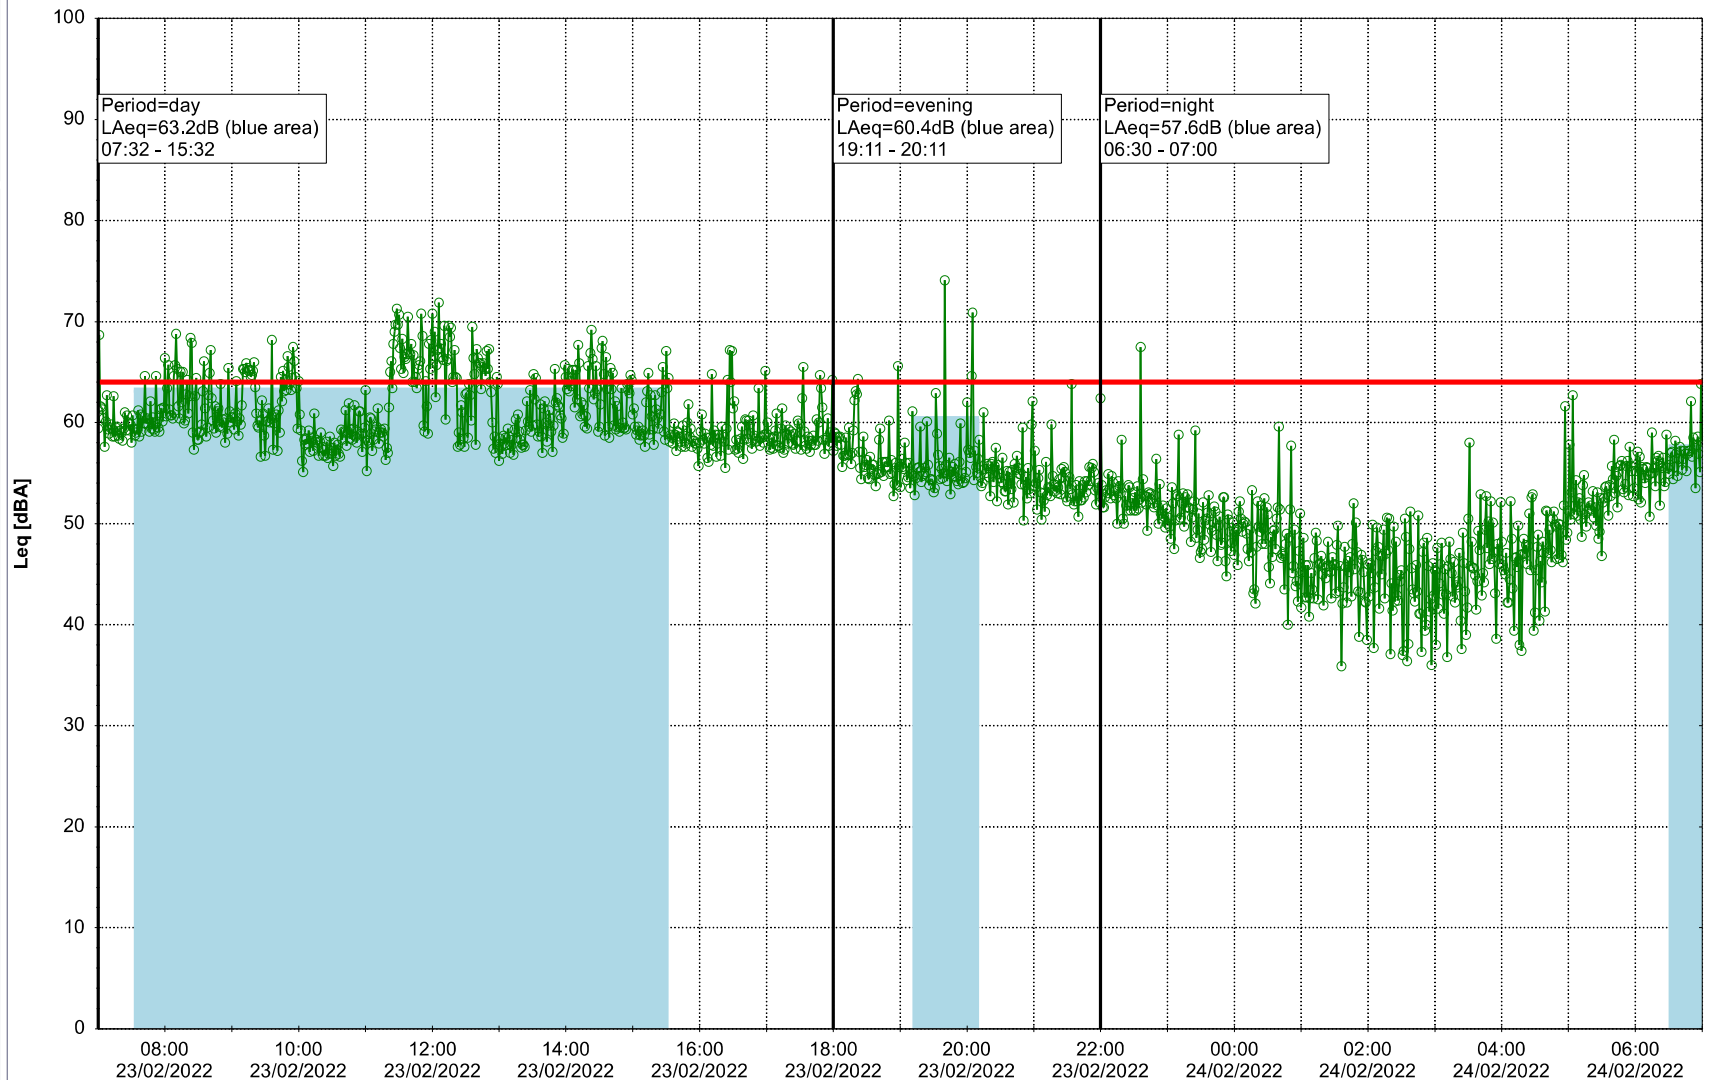

Plan View

Remarks

...

Noise Time Related Diagram

○○○ GAB_NS01

Project: Kronos Sydhavnen
Construction: Gåsebæk
Location: N-V

Plan View

Remarks

...

Noise Time Related Diagram

24/02/2022
25/02/2022

○○○ GAB_NS01

Project: Kronos Sydhavnen
Construction: Gåsebæk
Location: N-V

Plan View

Remarks

...

Noise Time Related Diagram

○○○ GAB_NS01

Project: Kronos Sydhavnen
Construction: Gåsebæk
Location: N-V

27/02/2022
28/02/2022

Plan View

Remarks

...

Noise Time Related Diagram