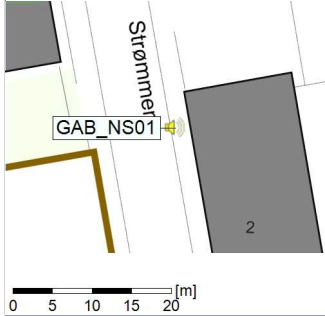

Noise Time Related Diagram

○○○ GAB_NS01

Project: Kronos Sydhavnen
Construction: Gåsebæk
Location: N-V

27/02/2022
28/02/2022

Plan View

Remarks

...

Noise Time Related Diagram