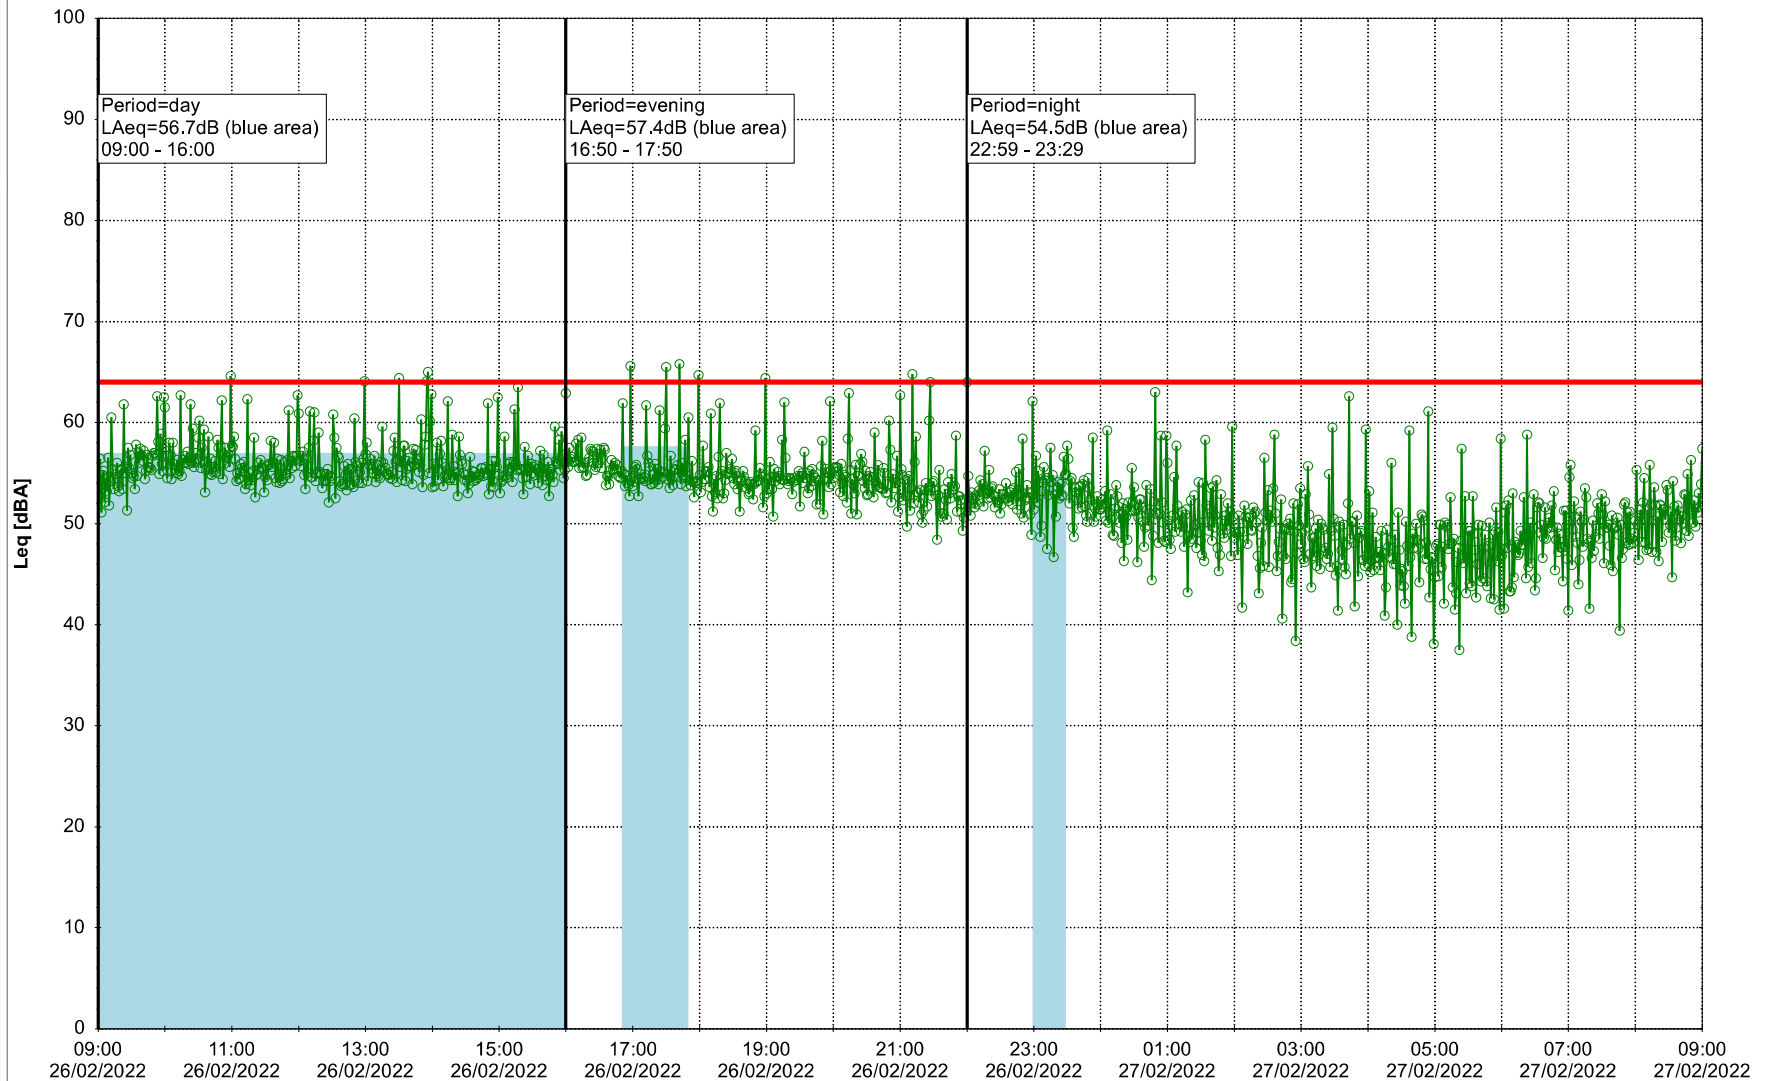

Noise Time Related Diagram

25/02/2022
26/02/2022

○○○ GAB_NS01

Project: Kronos Sydhavnen
Construction: Gåsebæk
Location: N-V

26/02/2022
27/02/2022

Plan View

Remarks

...

Noise Time Related Diagram

○○○ GAB_NS01

Project: Kronos Sydhavnen
Construction: Gåsebæk
Location: N-V

27/02/2022
28/02/2022

Plan View

Remarks

...

Noise Time Related Diagram