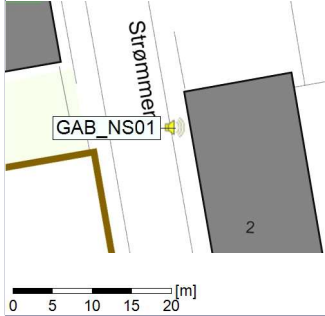

Project: Kronos Sydhavnen
Construction: Gåsebæk
Location: N-V

Plan View

Remarks

...

Noise Time Related Diagram

21/02/2022
22/02/2022

○○○ GAB_NS01

Project: Kronos Sydhavnen
Construction: Gåsebæk
Location: N-V