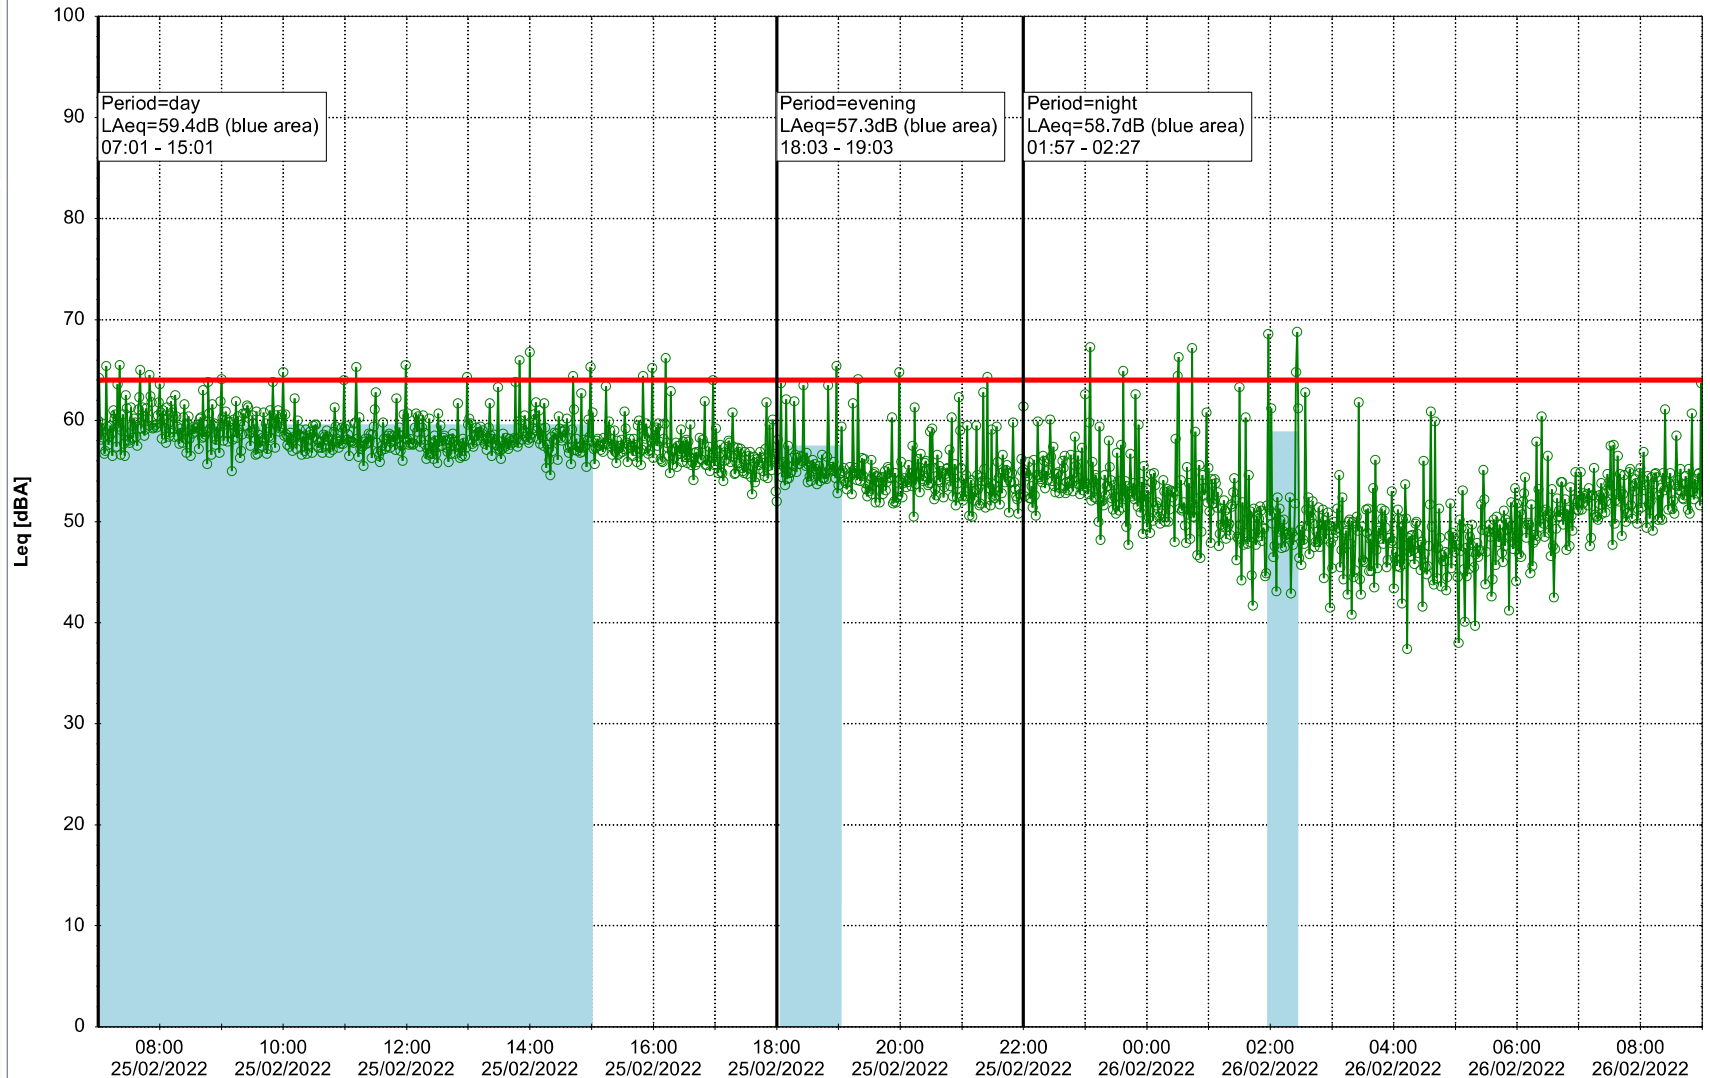

...

Noise Time Related Diagram

24/02/2022
25/02/2022

○○○ GAB_NS01

Project: Kronos Sydhavnen
Construction: Gåsebæk
Location: N-V

Plan View

Remarks

...

Noise Time Related Diagram

25/02/2022
26/02/2022

○○○ GAB_NS01

Project: Kronos Sydhavnen
Construction: Gåsebæk
Location: N-V

26/02/2022
27/02/2022

Plan View

Remarks

...

Noise Time Related Diagram

○○○ GAB_NS01

Project: Kronos Sydhavnen
Construction: Gåsebæk
Location: N-V

27/02/2022
28/02/2022

Plan View

Remarks

...

Noise Time Related Diagram