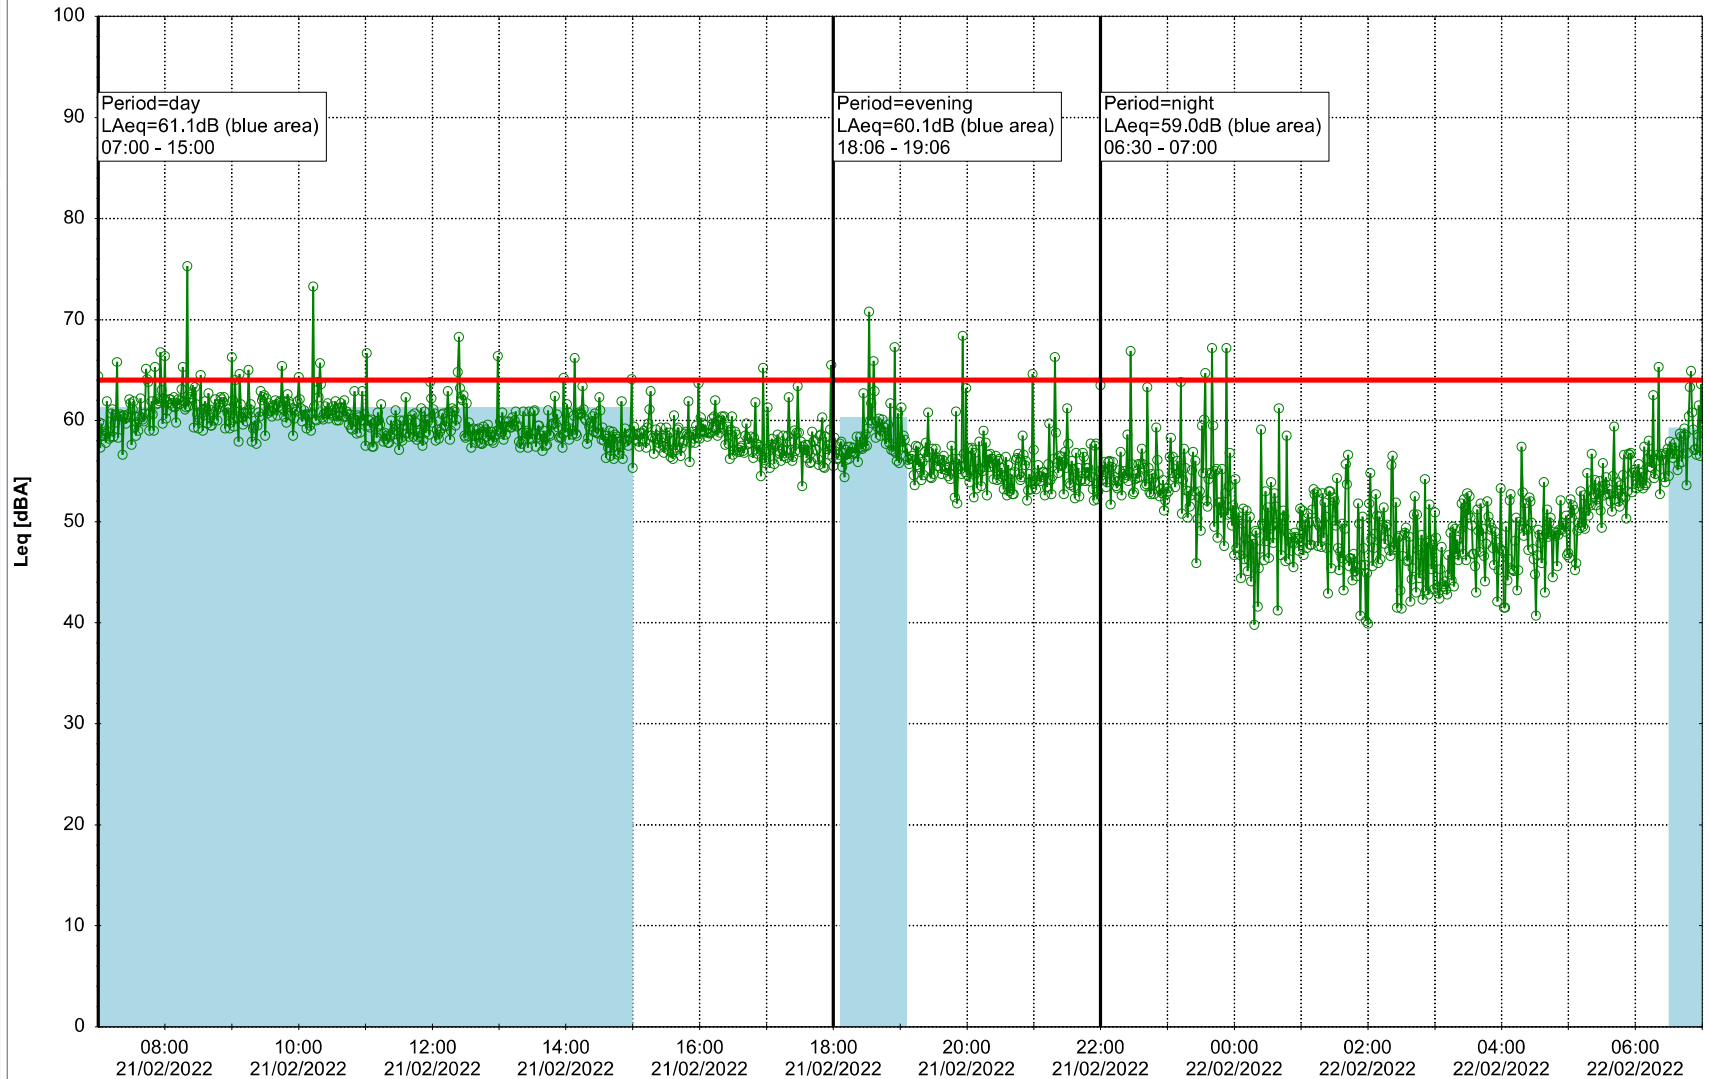

Project: Kronos Sydhavnen
Construction: Gåsebæk
Location: N-V

Plan View

Remarks

...

Noise Time Related Diagram

21/02/2022
22/02/2022

○○○ GAB_NS01

Project: Kronos Sydhavnen
Construction: Gåsebæk
Location: N-V

22/02/2022
23/02/2022

Plan View

Remarks

...

Noise Time Related Diagram

○○○ GAB_NS01

Project: Kronos Sydhavnen
Construction: Gåsebæk
Location: N-V

23/02/2022
24/02/2022

Plan View

Remarks

...

Noise Time Related Diagram

○○○ GAB_NS01

Project: Kronos Sydhavnen
Construction: Gåsebæk
Location: N-V

Plan View

Remarks

Noise Time Related Diagram

○○○ GAB_NS01

Project: Kronos Sydhavnen
Construction: Gåsebæk
Location: N-V

27/02/2022
28/02/2022

Plan View

Remarks

...

Noise Time Related Diagram