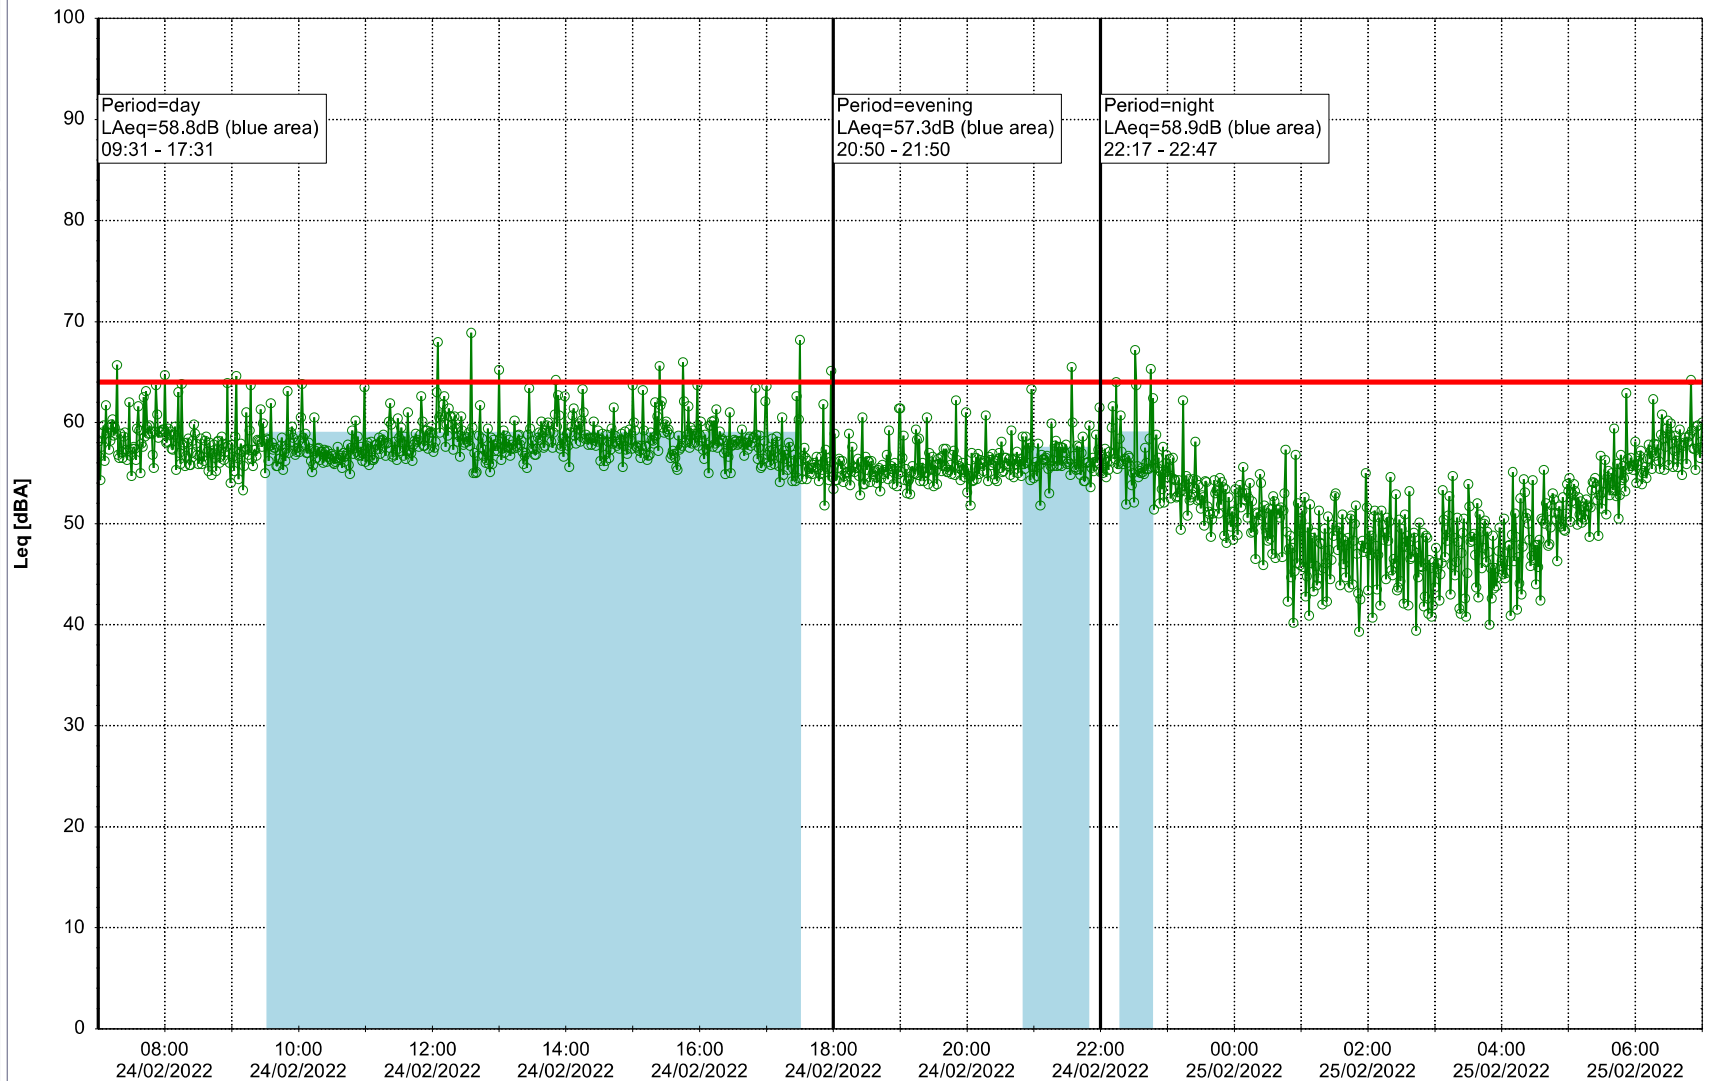

Plan View

Remarks

...

Noise Time Related Diagram

○○○ GAB_NS01

Project: Kronos Sydhavnen
Construction: Gåsebæk
Location: N-V

Plan View

Remarks

...

Noise Time Related Diagram

24/02/2022
25/02/2022

○○○ GAB_NS01

Project: Kronos Sydhavnen
Construction: Gåsebæk
Location: N-V

Plan View

Remarks

...

Noise Time Related Diagram

25/02/2022
26/02/2022

○○○ GAB_NS01

Project: Kronos Sydhavnen
Construction: Gåsebæk
Location: N-V

26/02/2022
27/02/2022

Plan View

Remarks

...

Noise Time Related Diagram

○○○ GAB_NS01

Project: Kronos Sydhavnen
Construction: Gåsebæk
Location: N-V

27/02/2022
28/02/2022

Plan View

Remarks

...

Noise Time Related Diagram