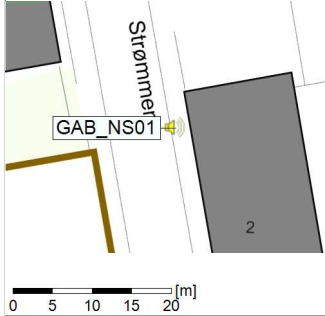

Plan View

Remarks

...

Noise Time Related Diagram

○○○ GAB_NS01

Project: Kronos Sydhavnen
Construction: Gåsebæk
Location: N-V

Plan View

Remarks