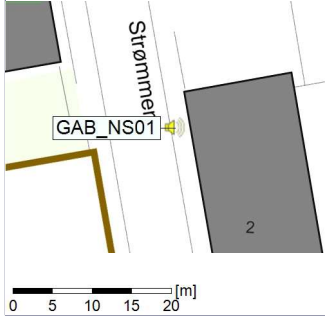

Noise Time Related Diagram

25/02/2022
26/02/2022

○○○ GAB_NS01

Project: Kronos Sydhavnen
Construction: Gåsebæk
Location: N-V

26/02/2022
27/02/2022

Plan View

Remarks

...