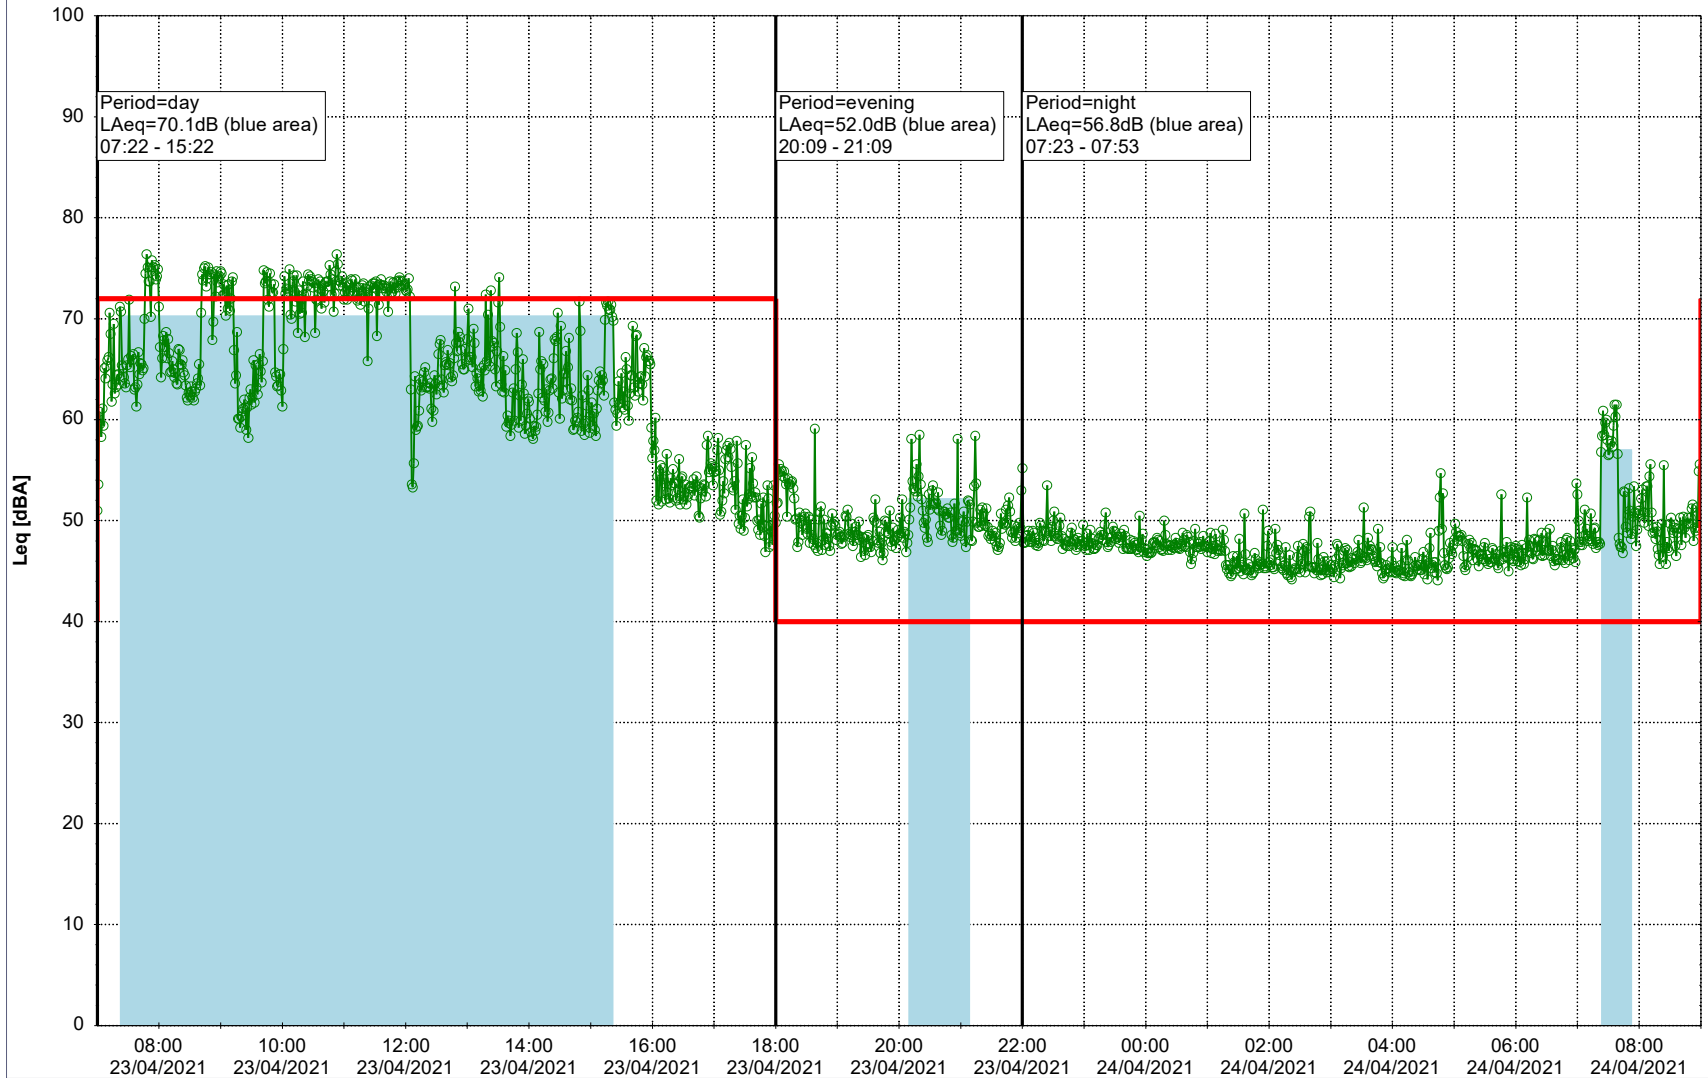

...

Noise Time Related Diagram

22/04/2021
23/04/2021

○○○ MOP_NS01

Project: Kronos Sydhavnen
Construction: Mozarts Plads
Location: N-V

23/04/2021
24/04/2021

Plan View

Remarks

...

Noise Time Related Diagram

○○○○ MOP_NS01

Project: Kronos Sydhavnen
Construction: Mozarts Plads
Location: N-V

Plan View

Remarks

...

Noise Time Related Diagram