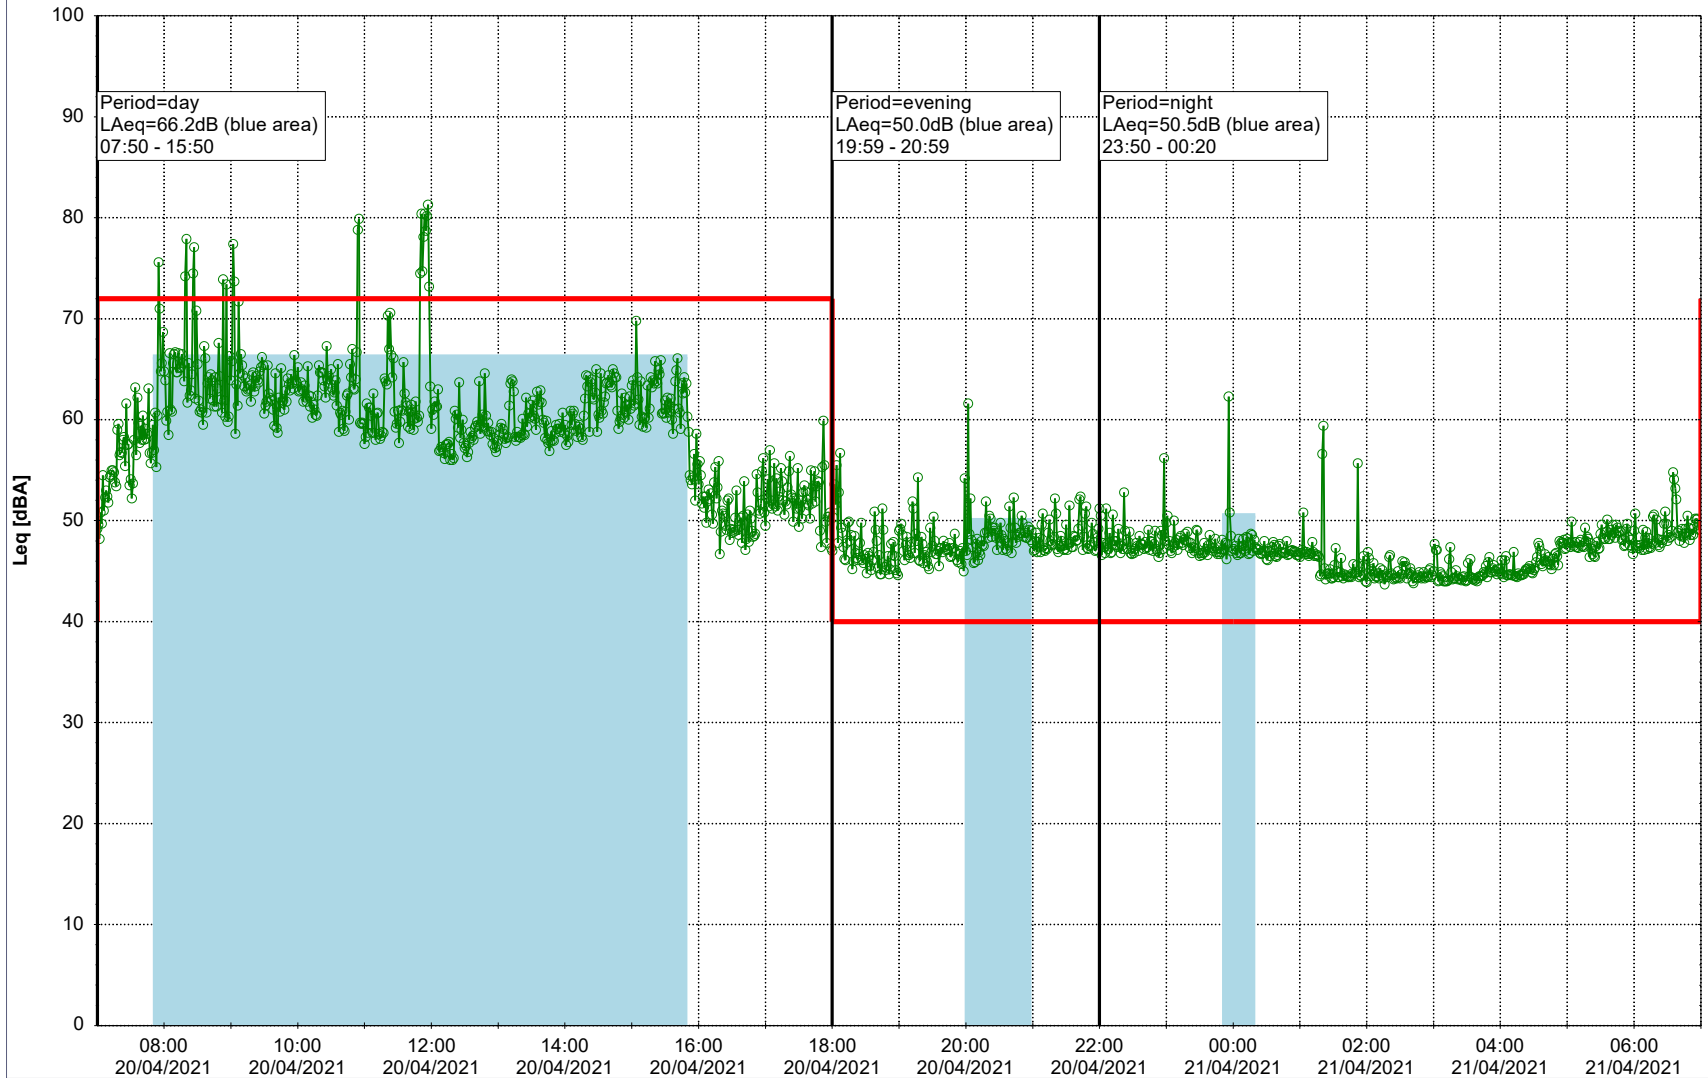

Plan View

Remarks

...

Noise Time Related Diagram

20/04/2021
21/04/2021

○○○○ MOP_NS01

Project: Kronos Sydhavnen
Construction: Mozarts Plads
Location: N-V

Plan View

...

Noise Time Related Diagram

○○○○ MOP_NS01

Project: Kronos Sydhavnen
Construction: Mozarts Plads
Location: N-V

Plan View

Remarks

...

Noise Time Related Diagram