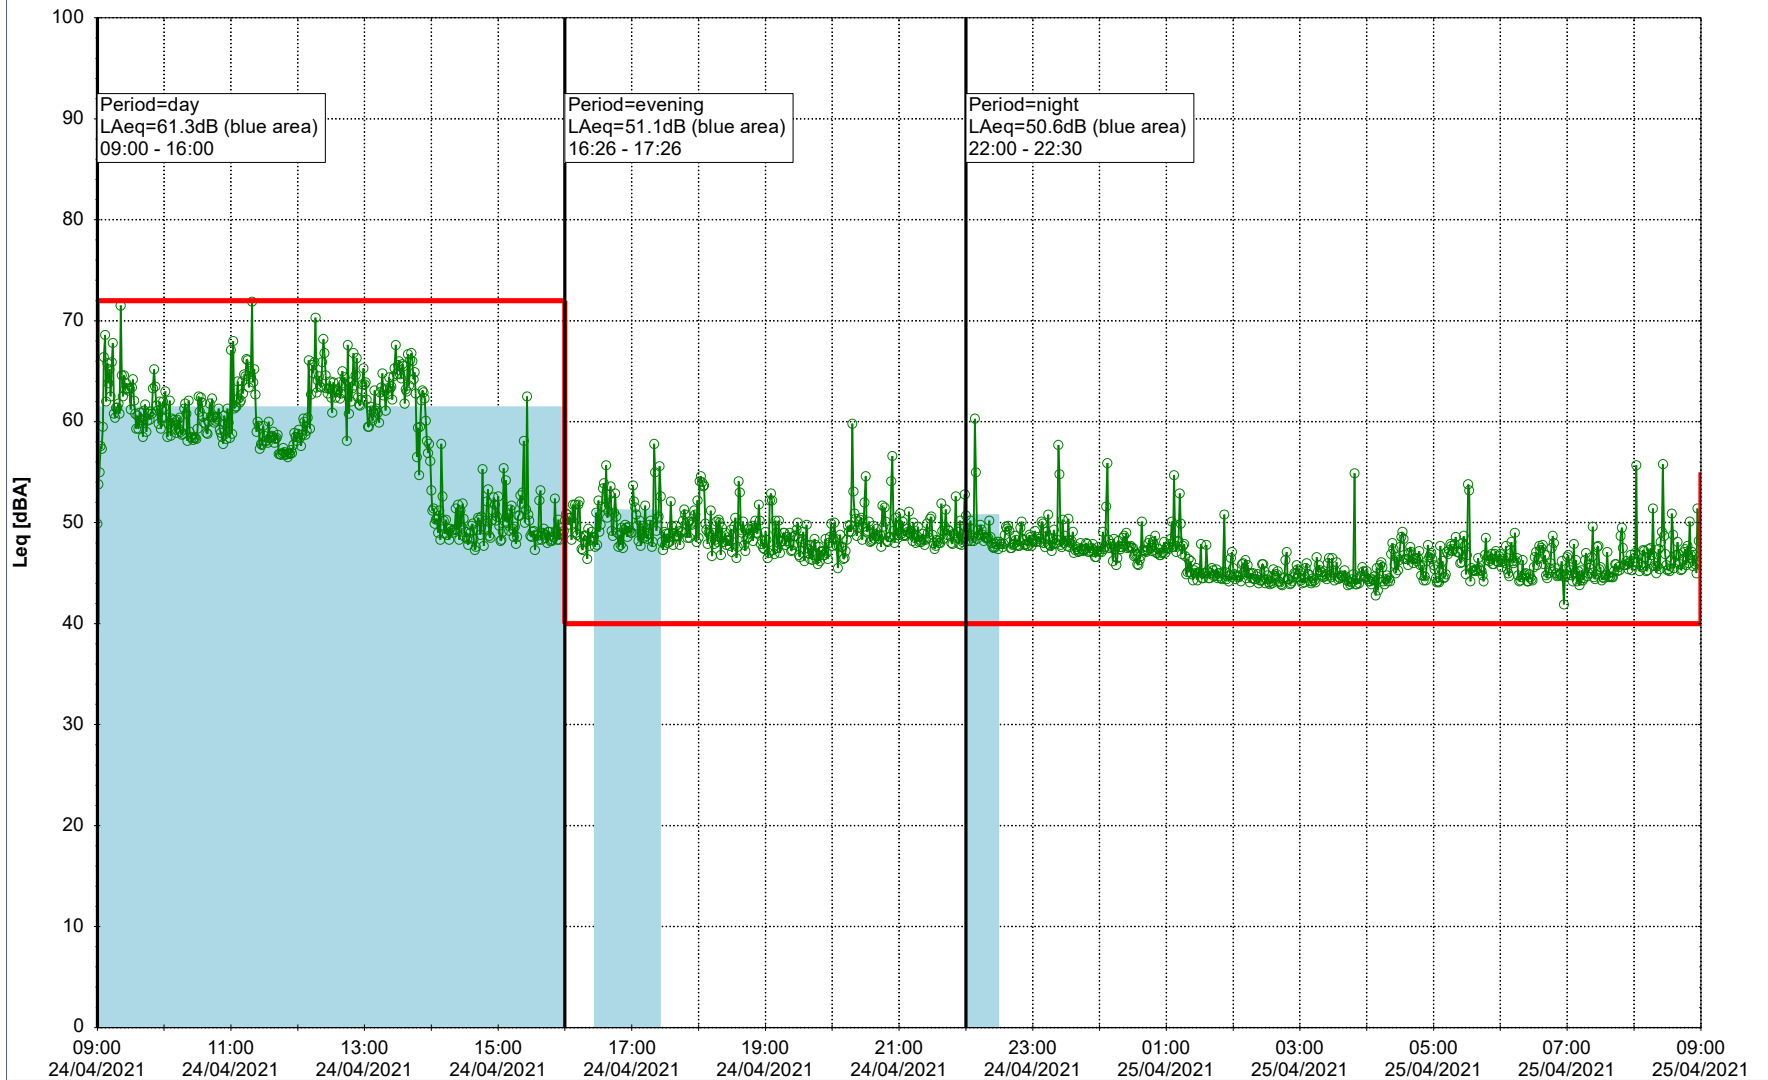

...

Noise Time Related Diagram

○○○○ MOP_NS01

Project: Kronos Sydhavnen
Construction: Mozarts Plads
Location: N-V

Plan View

Remarks

...

Noise Time Related Diagram

24/04/2021
25/04/2021

○○○○ MOP_NS01

Project: Kronos Sydhavnen
Construction: Mozarts Plads
Location: N-V

25/04/2021
26/04/2021

Plan View

Remarks

...

Noise Time Related Diagram