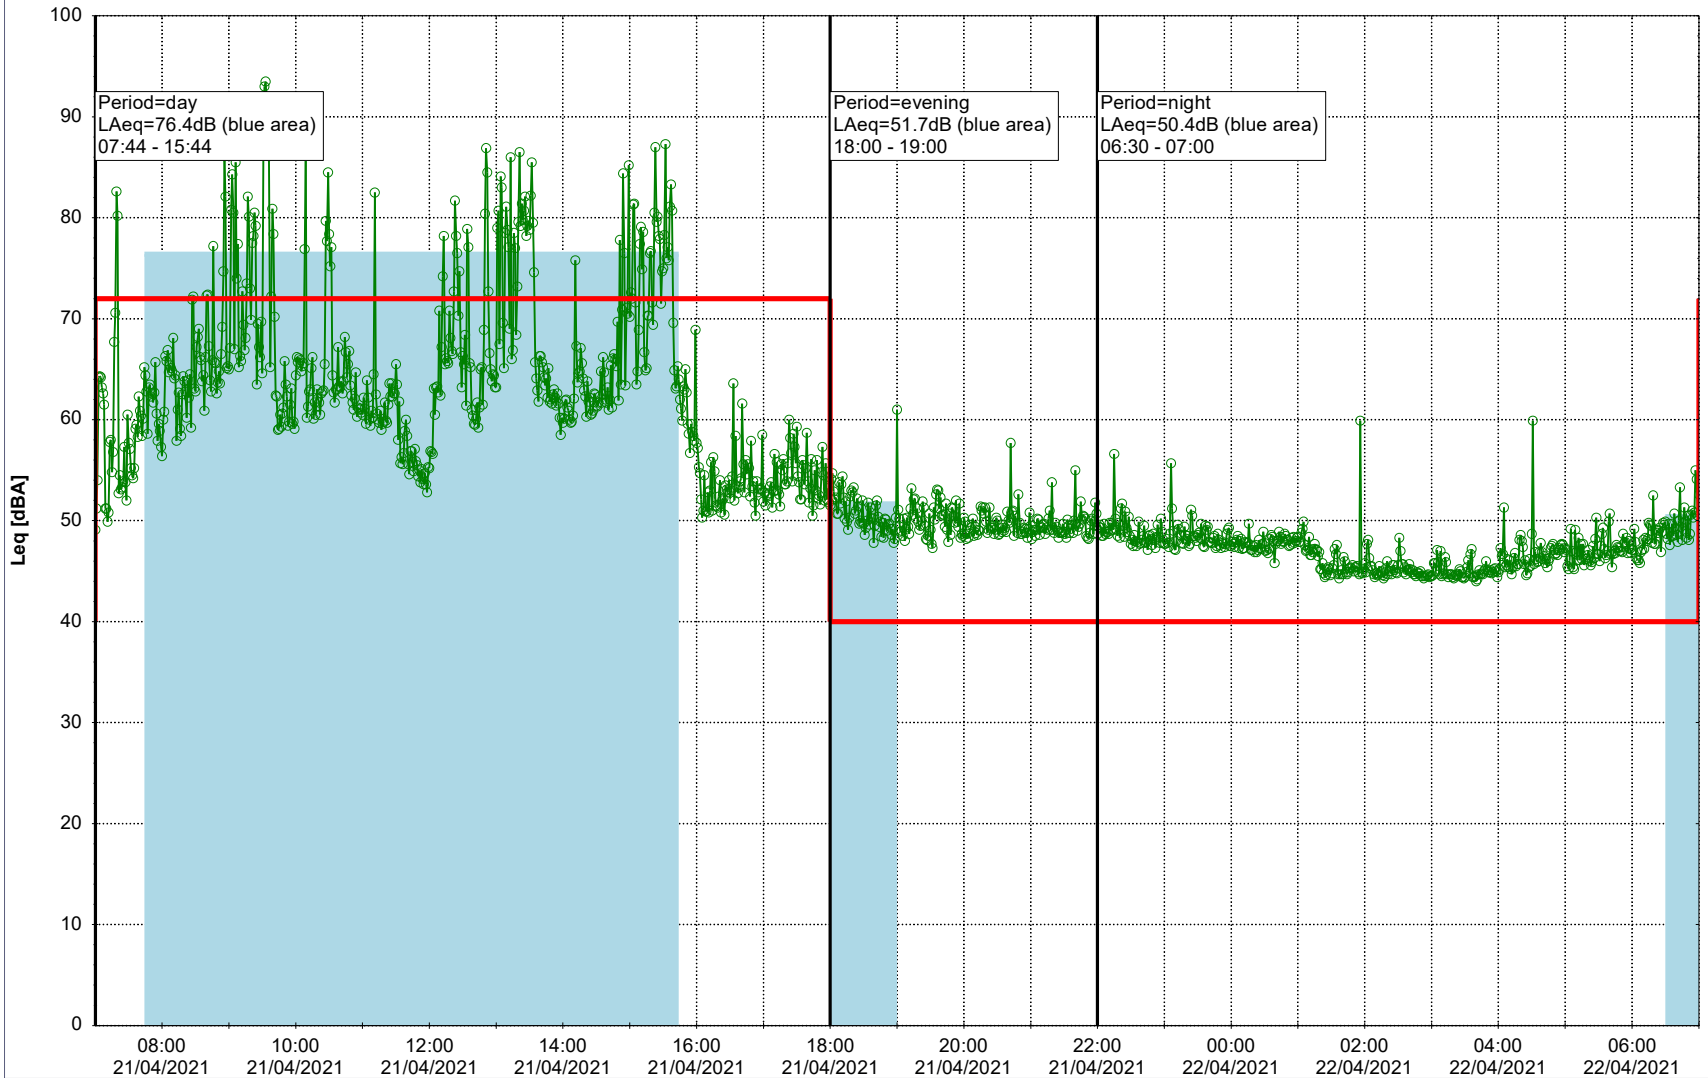

Noise Time Related Diagram

21/04/2021
22/04/2021

○○○○ MOP_NS01