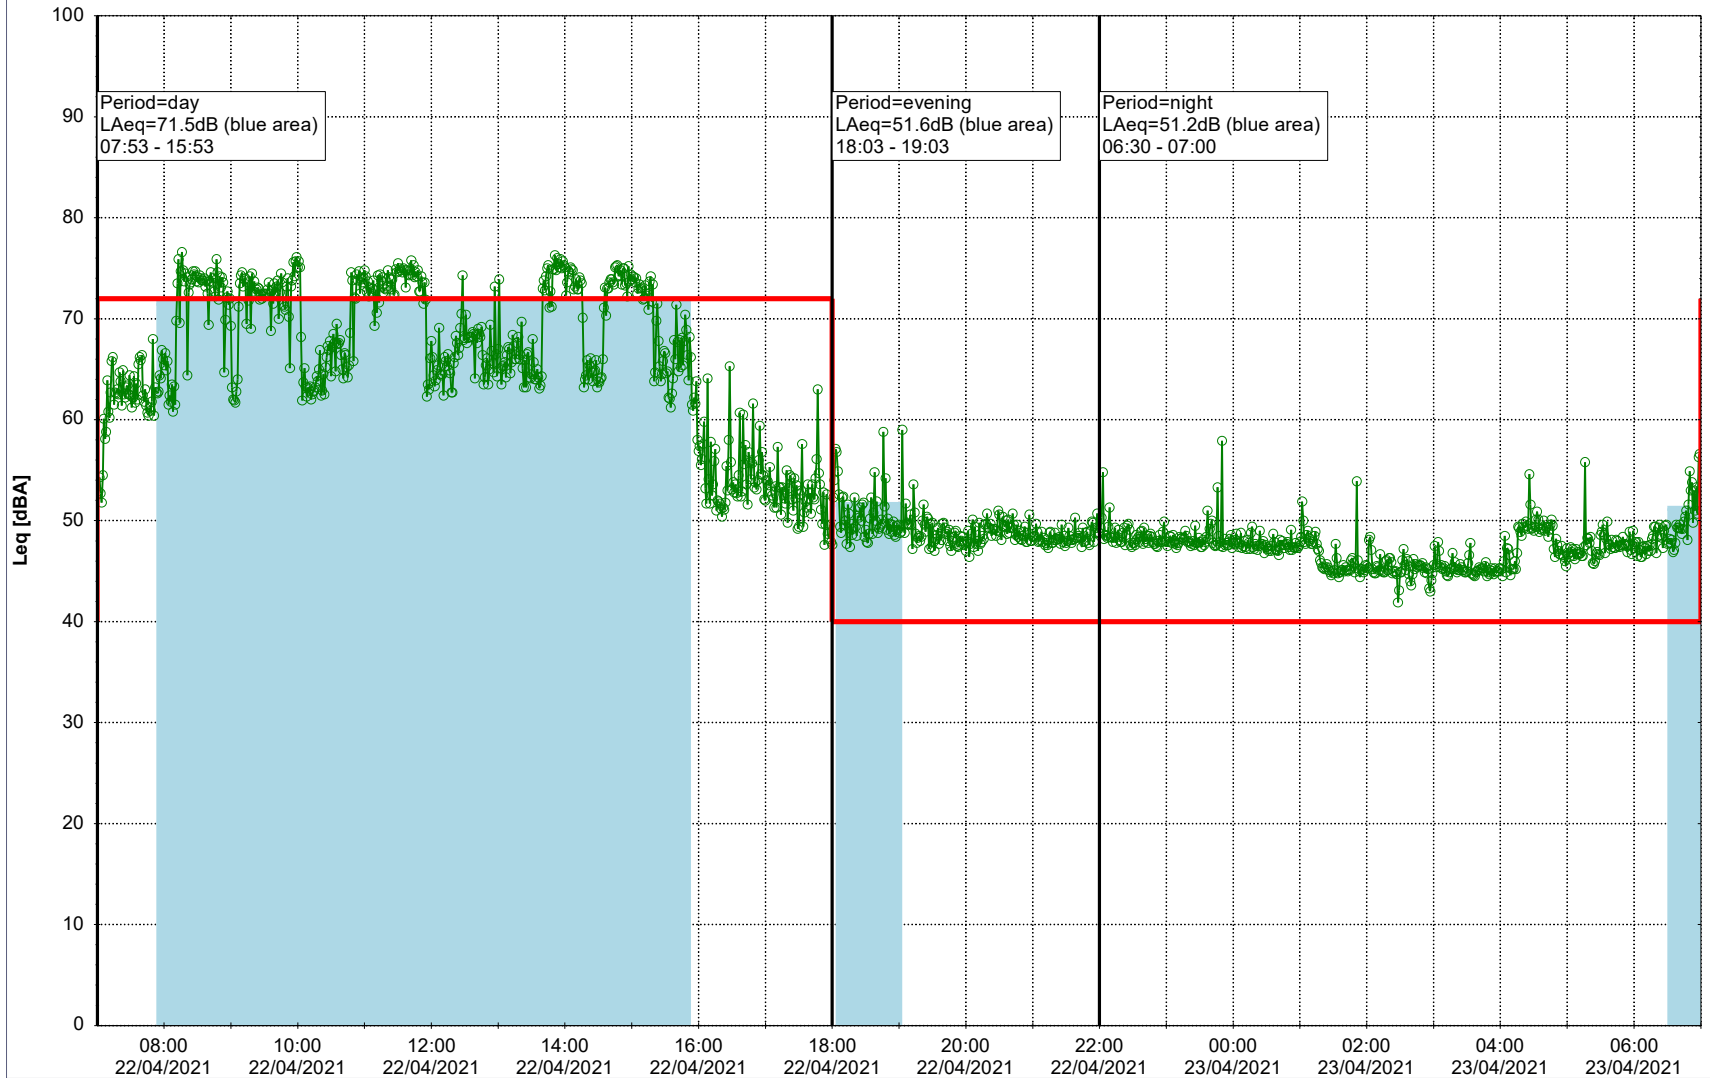

Remarks

...

Noise Time Related Diagram

21/04/2021
22/04/2021

○○○○ MOP_NS01

Project: Kronos Sydhavnen
Construction: Mozarts Plads
Location: N-V

Plan View

Remarks

...

Noise Time Related Diagram

22/04/2021
23/04/2021

○○○ MOP_NS01

Project: Kronos Sydhavnen
Construction: Mozarts Plads
Location: N-V

23/04/2021
24/04/2021

Plan View

Remarks

...

Noise Time Related Diagram

○○○○ MOP_NS01

Project: Kronos Sydhavnen
Construction: Mozarts Plads
Location: N-V

Plan View

Remarks

...

Noise Time Related Diagram