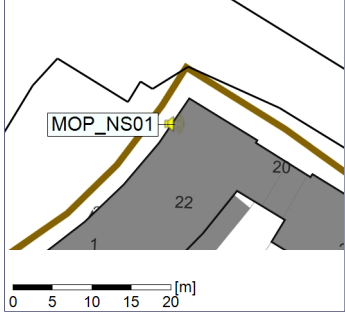

...

Noise Time Related Diagram

○○○○ MOP_NS01

Project: Kronos Sydhavnen
Construction: Mozarts Plads
Location: N-V

Plan View

Remarks

...

Noise Time Related Diagram