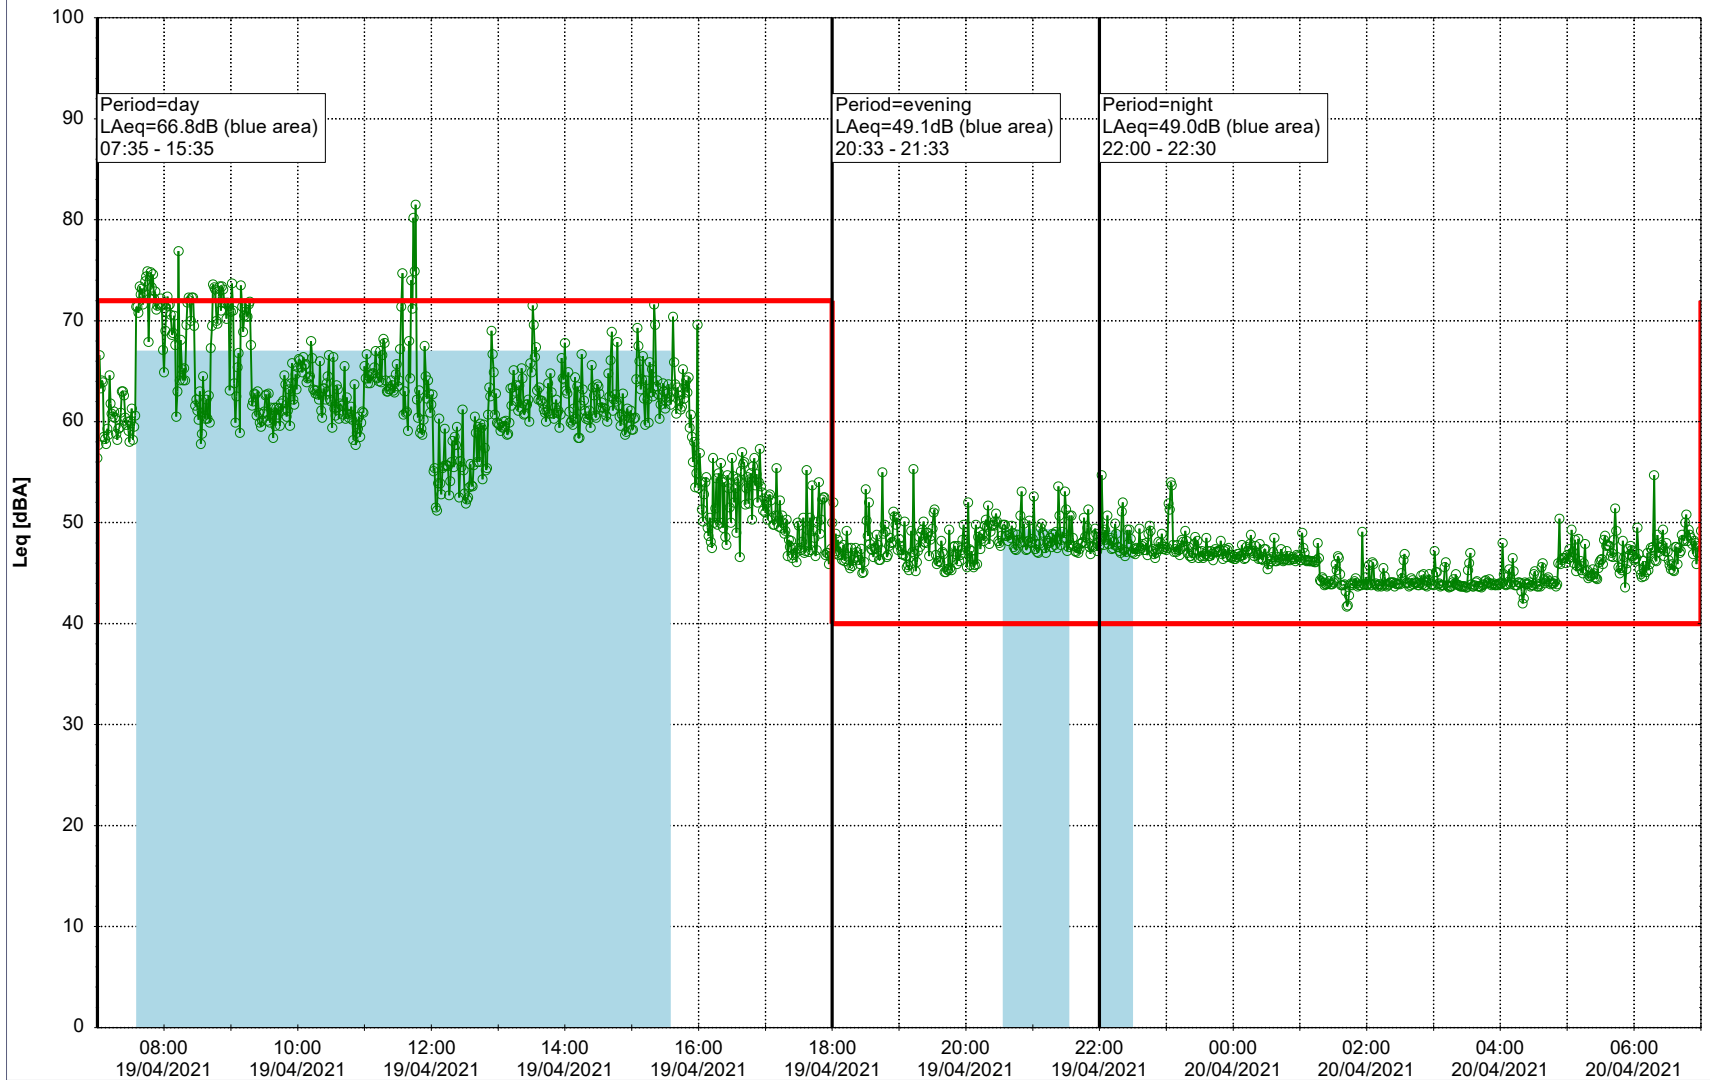

Noise Time Related Diagram

19/04/2021
20/04/2021

○○○○ MOP_NS01