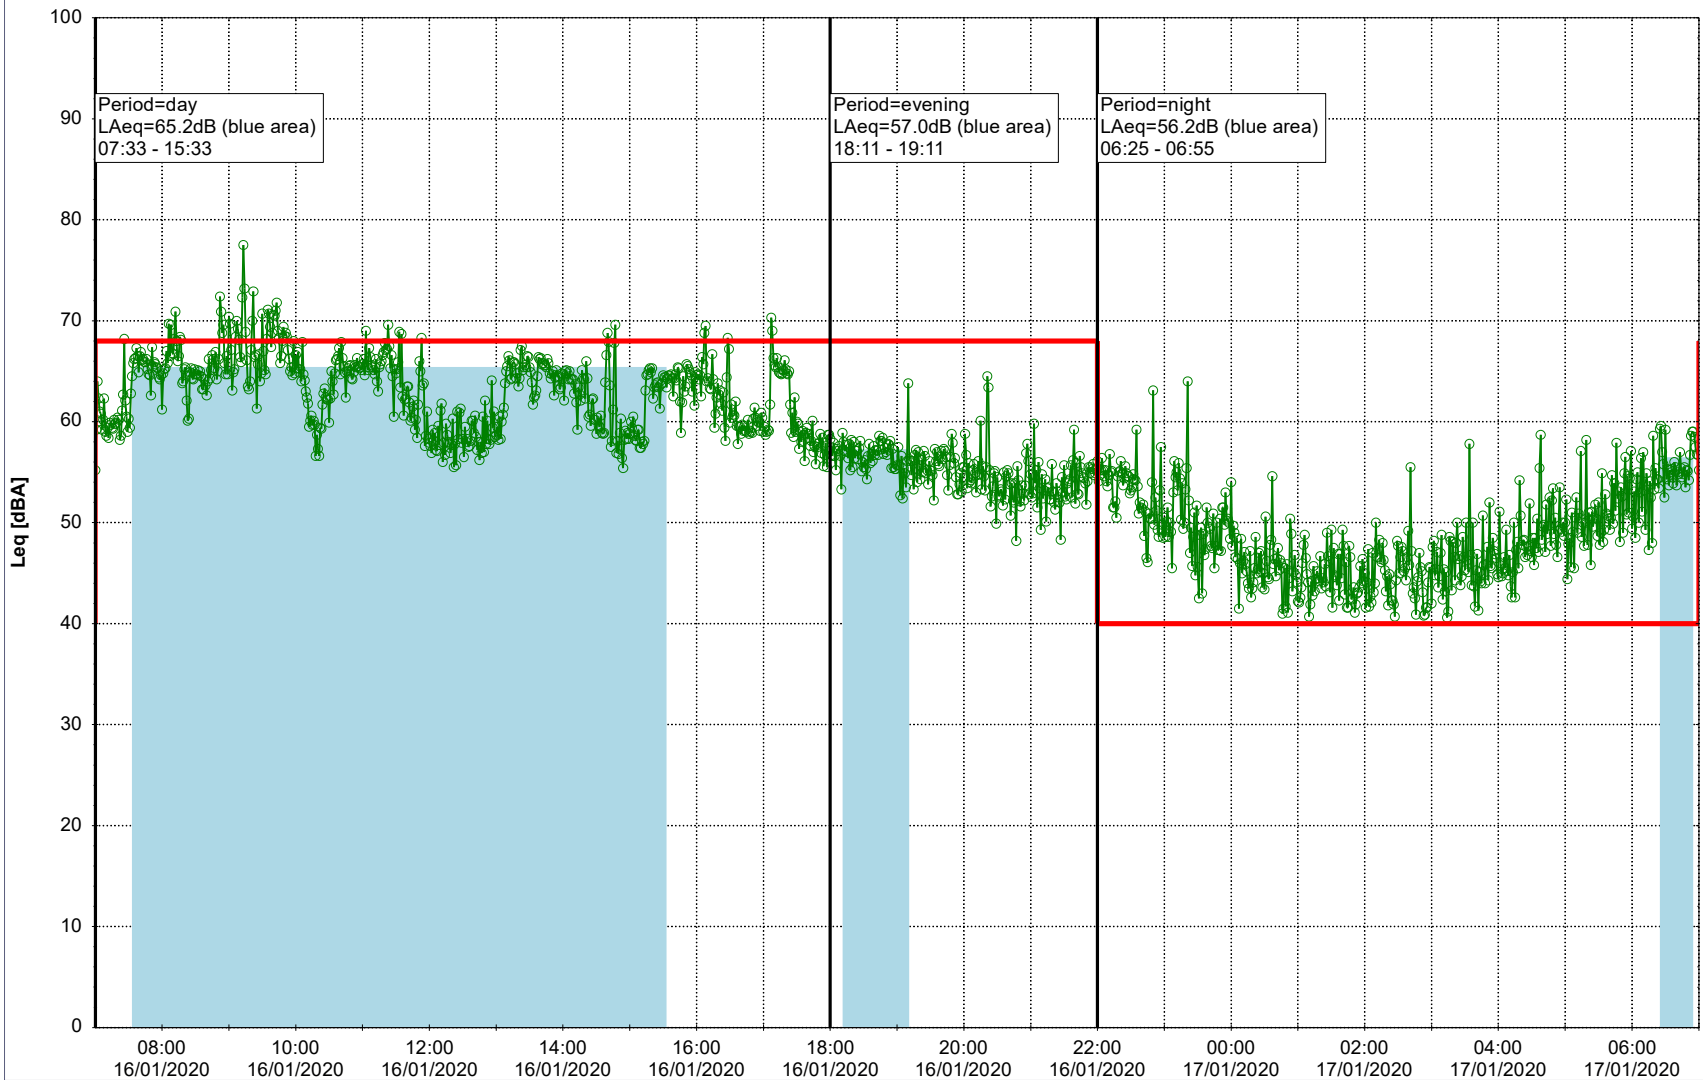

Remarks

...

Noise Time Related Diagram

15/01/2020
16/01/2020

○ ○ ○ ○ HOL_NS01

Project: Kronos Sydhavnen
Construction: Havneholmen
Location: N-V

Plan View

Remarks

...

Noise Time Related Diagram

16/01/2020
17/01/2020

○ ○ ○ ○ HOL_NS01

Project: Kronos Sydhavnen
Construction: Havneholmen
Location: N-V

Plan View

Remarks

...

Noise Time Related Diagram

17/01/2020
18/01/2020

○ ○ ○ ○ HOL_NS01

Project: Kronos Sydhavnen
Construction: Havneholmen
Location: N-V

Plan View

Remarks

...

Noise Time Related Diagram

18/01/2020
19/01/2020

○ ○ ○ ○ HOL_NS01

Project: Kronos Sydhavnen
Construction: Havneholmen
Location: N-V

Plan View

Remarks

...

Noise Time Related Diagram

19/01/2020
20/01/2020