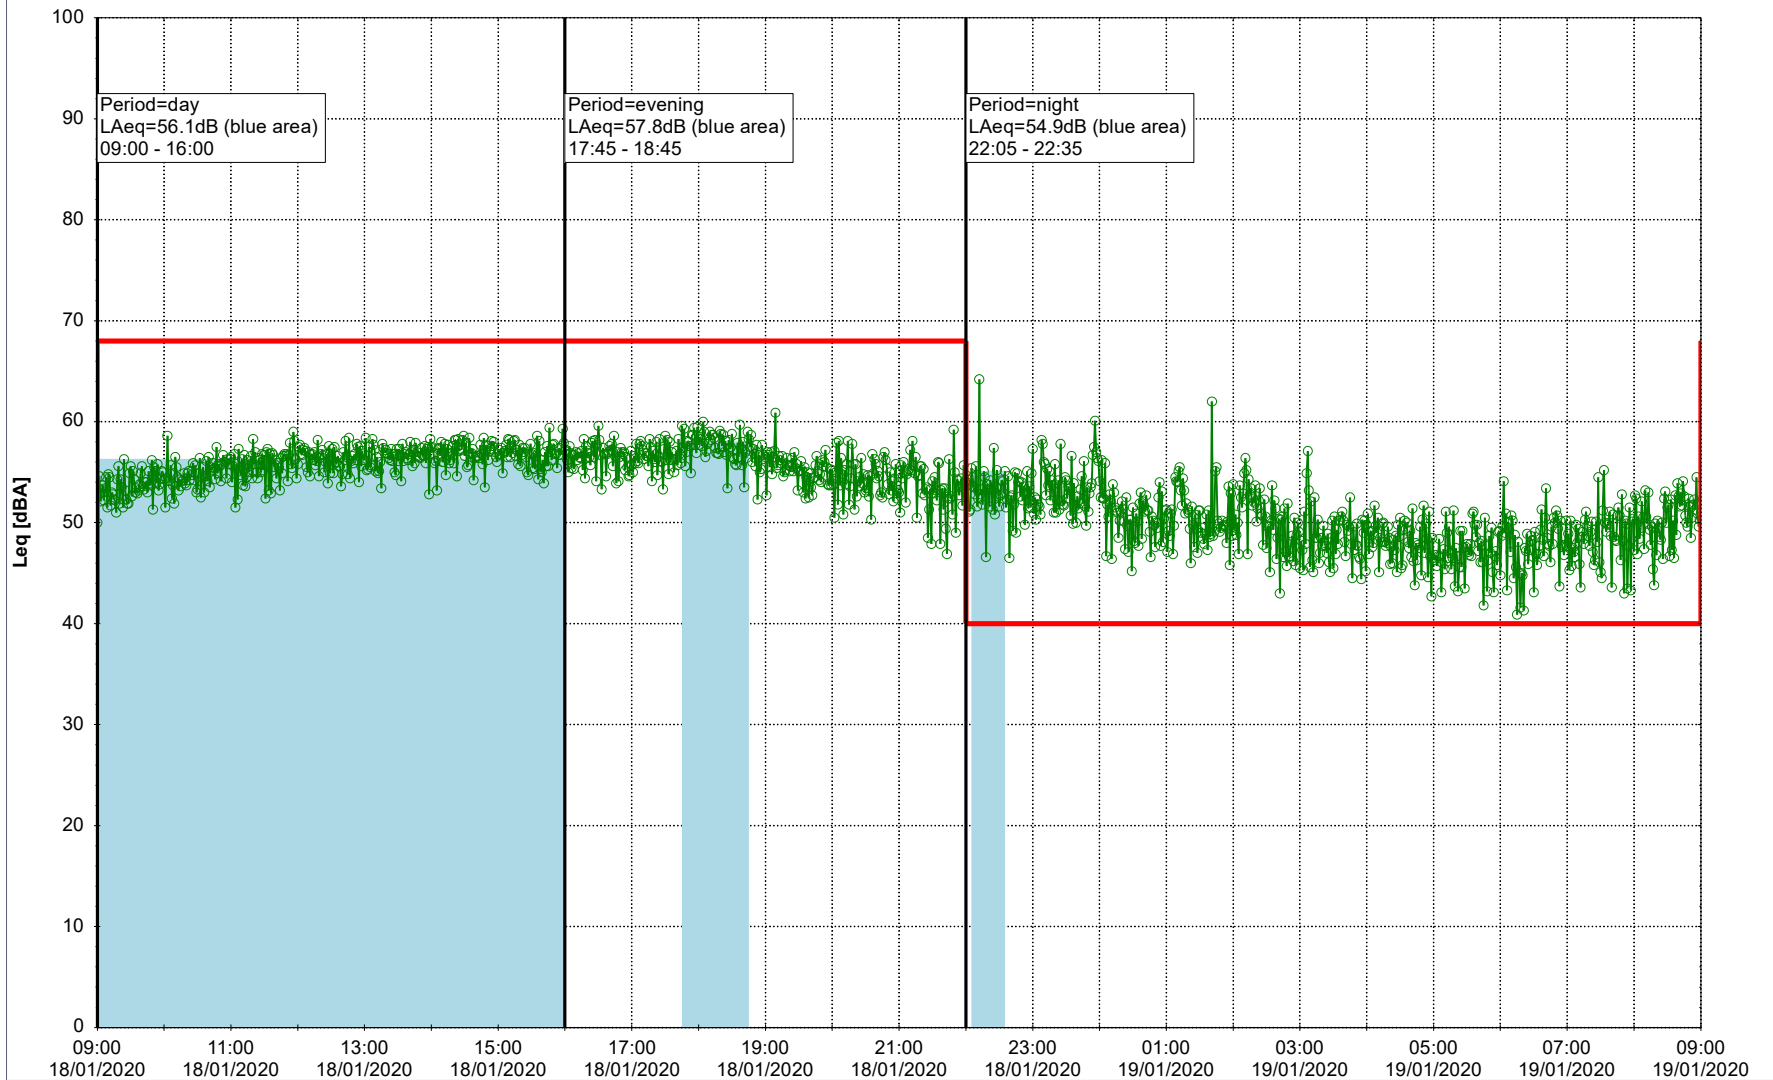

Noise Time Related Diagram

17/01/2020
18/01/2020

○ ○ ○ ○ HOL_NS01

Project: Kronos Sydhavnen
Construction: Havneholmen
Location: N-V

Plan View

Remarks

...

Noise Time Related Diagram

18/01/2020
19/01/2020

○ ○ ○ ○ HOL_NS01

Project: Kronos Sydhavnen
Construction: Havneholmen
Location: N-V

Plan View

Remarks

...

Noise Time Related Diagram

19/01/2020
20/01/2020