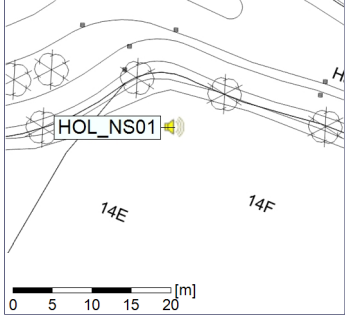

Remarks

...

Noise Time Related Diagram

15/01/2020
16/01/2020

○ ○ ○ ○ HOL_NS01

Project: Kronos Sydhavnen
Construction: Havneholmen
Location: N-V

Plan View

Remarks

...

Noise Time Related Diagram

16/01/2020
17/01/2020

○ ○ ○ ○ HOL_NS01

Project: Kronos Sydhavnen
Construction: Havneholmen
Location: N-V

Plan View

Remarks

...