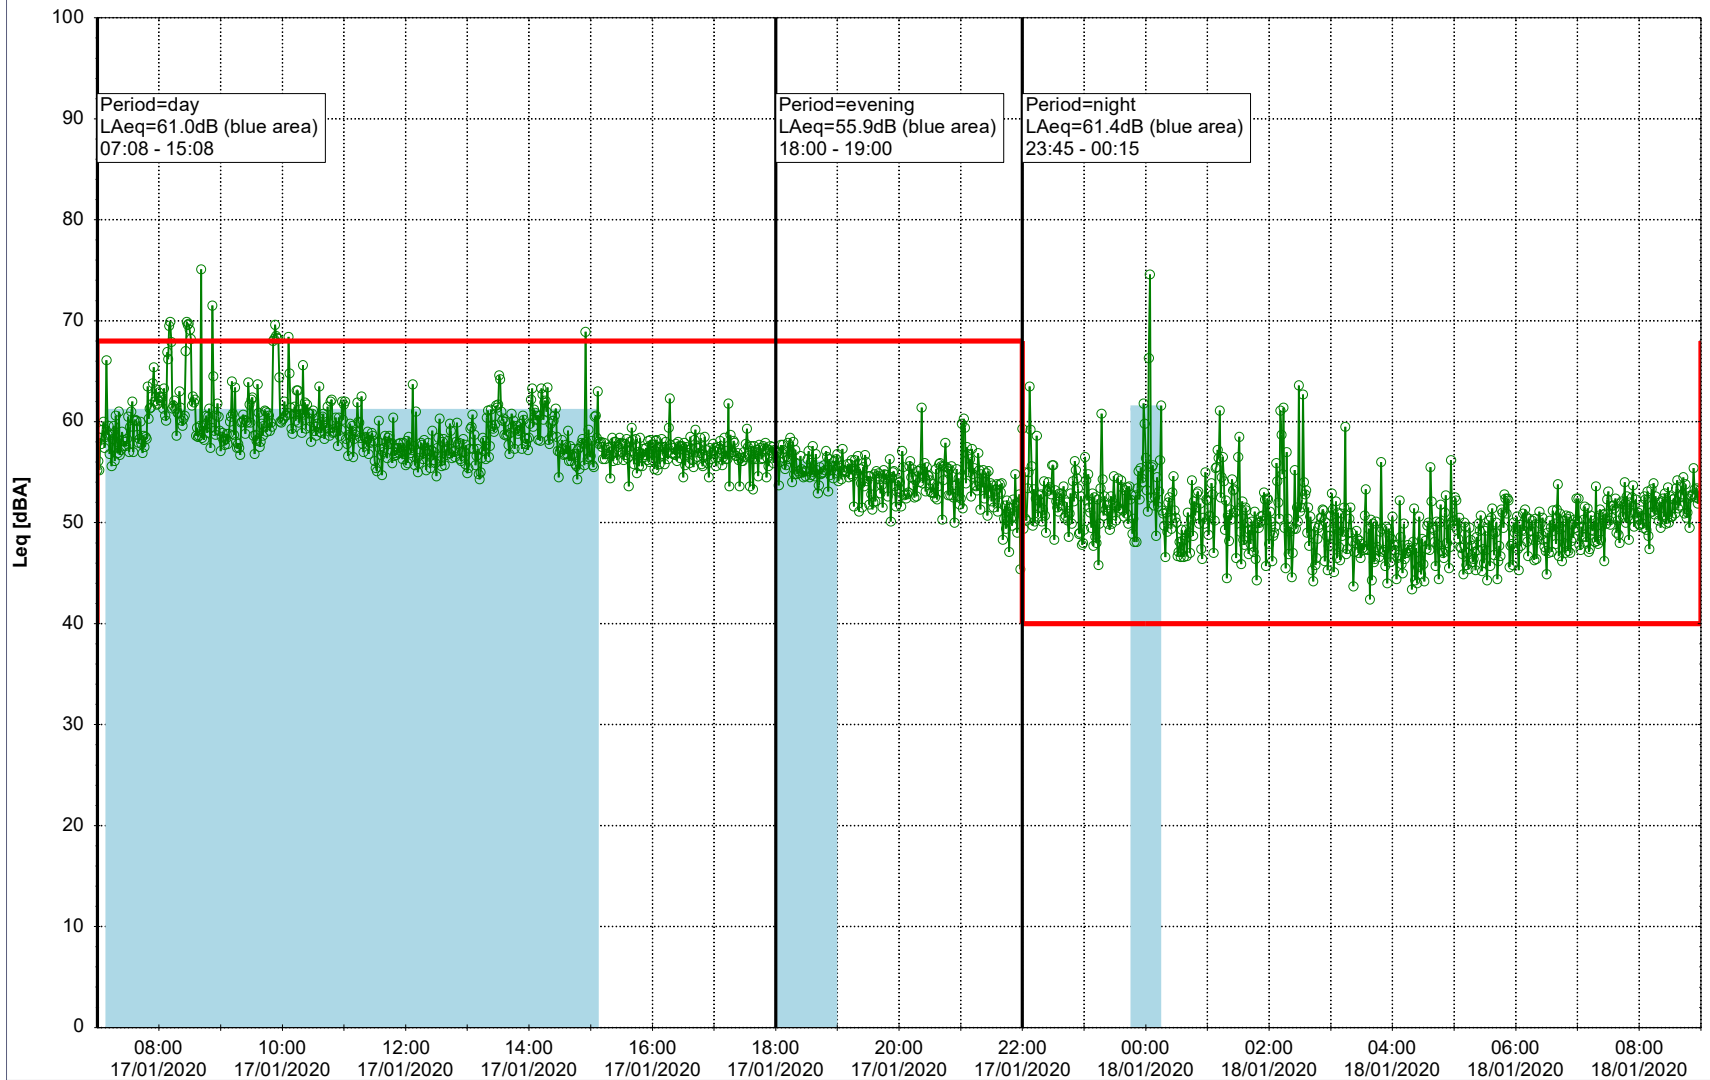

...

Noise Time Related Diagram

16/01/2020
17/01/2020

○ ○ ○ ○ HOL_NS01

Project: Kronos Sydhavnen
Construction: Havneholmen
Location: N-V

Plan View

Remarks

...

Noise Time Related Diagram

17/01/2020
18/01/2020

○ ○ ○ ○ HOL_NS01

Project: Kronos Sydhavnen
Construction: Havneholmen
Location: N-V

Plan View

Remarks

...

Noise Time Related Diagram

18/01/2020
19/01/2020

○ ○ ○ ○ HOL_NS01

Project: Kronos Sydhavnen
Construction: Havneholmen
Location: N-V

Plan View

Remarks

...

Noise Time Related Diagram

19/01/2020
20/01/2020