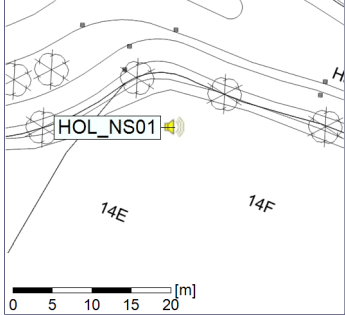

Noise Time Related Diagram

17/01/2020
18/01/2020

○ ○ ○ ○ HOL_NS01

Project: Kronos Sydhavnen
Construction: Havneholmen
Location: N-V

Plan View

Remarks

...

Noise Time Related Diagram

18/01/2020
19/01/2020

○ ○ ○ ○ HOL_NS01

Project: Kronos Sydhavnen
Construction: Havneholmen
Location: N-V

Plan View

Remarks

...

Noise Time Related Diagram

19/01/2020
20/01/2020