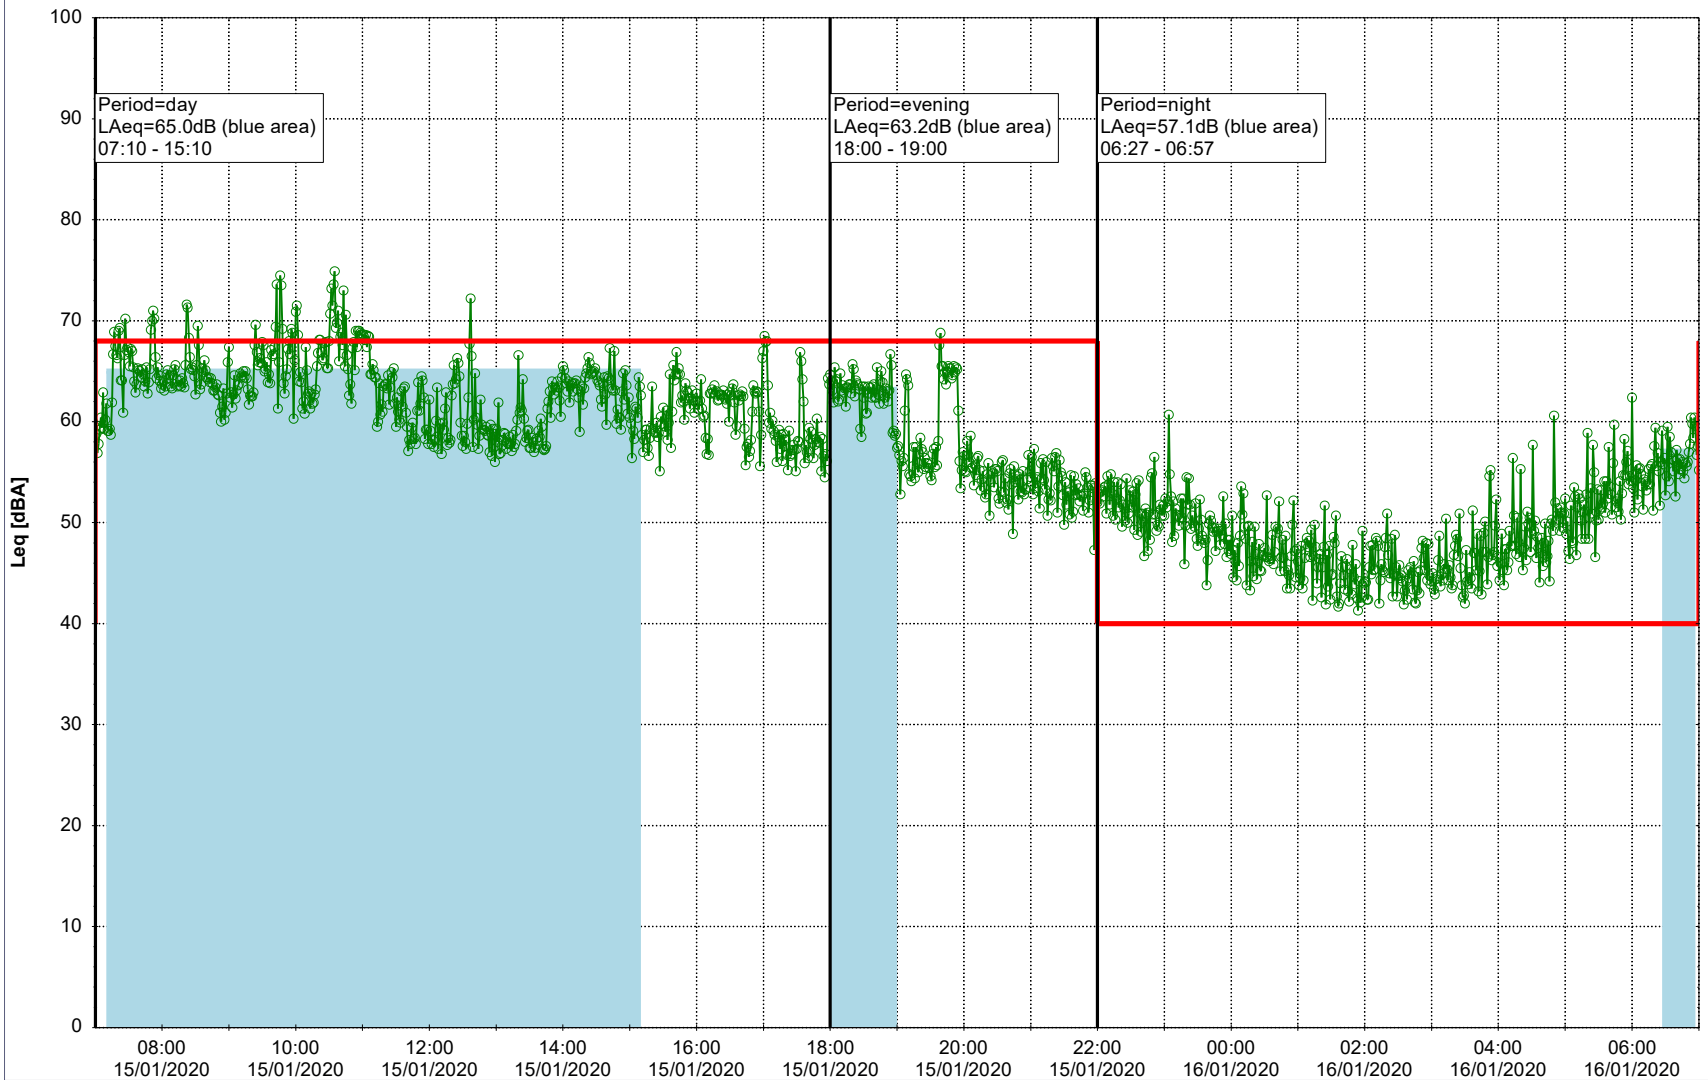

Plan View

Remarks

...

Noise Time Related Diagram

14/01/2020
15/01/2020

○ ○ ○ ○ HOL_NS01

Project: Kronos Sydhavnen
Construction: Havneholmen
Location: N-V

Plan View

Remarks

...

Noise Time Related Diagram

15/01/2020
16/01/2020

○ ○ ○ ○ HOL_NS01

Project: Kronos Sydhavnen
Construction: Havneholmen
Location: N-V

Plan View

Remarks

...

Noise Time Related Diagram

16/01/2020
17/01/2020

○ ○ ○ ○ HOL_NS01

Project: Kronos Sydhavnen
Construction: Havneholmen
Location: N-V

Plan View

Remarks

...

Noise Time Related Diagram

17/01/2020
18/01/2020

○ ○ ○ ○ HOL_NS01

Project: Kronos Sydhavnen
Construction: Havneholmen
Location: N-V

Plan View

Remarks

...

Noise Time Related Diagram