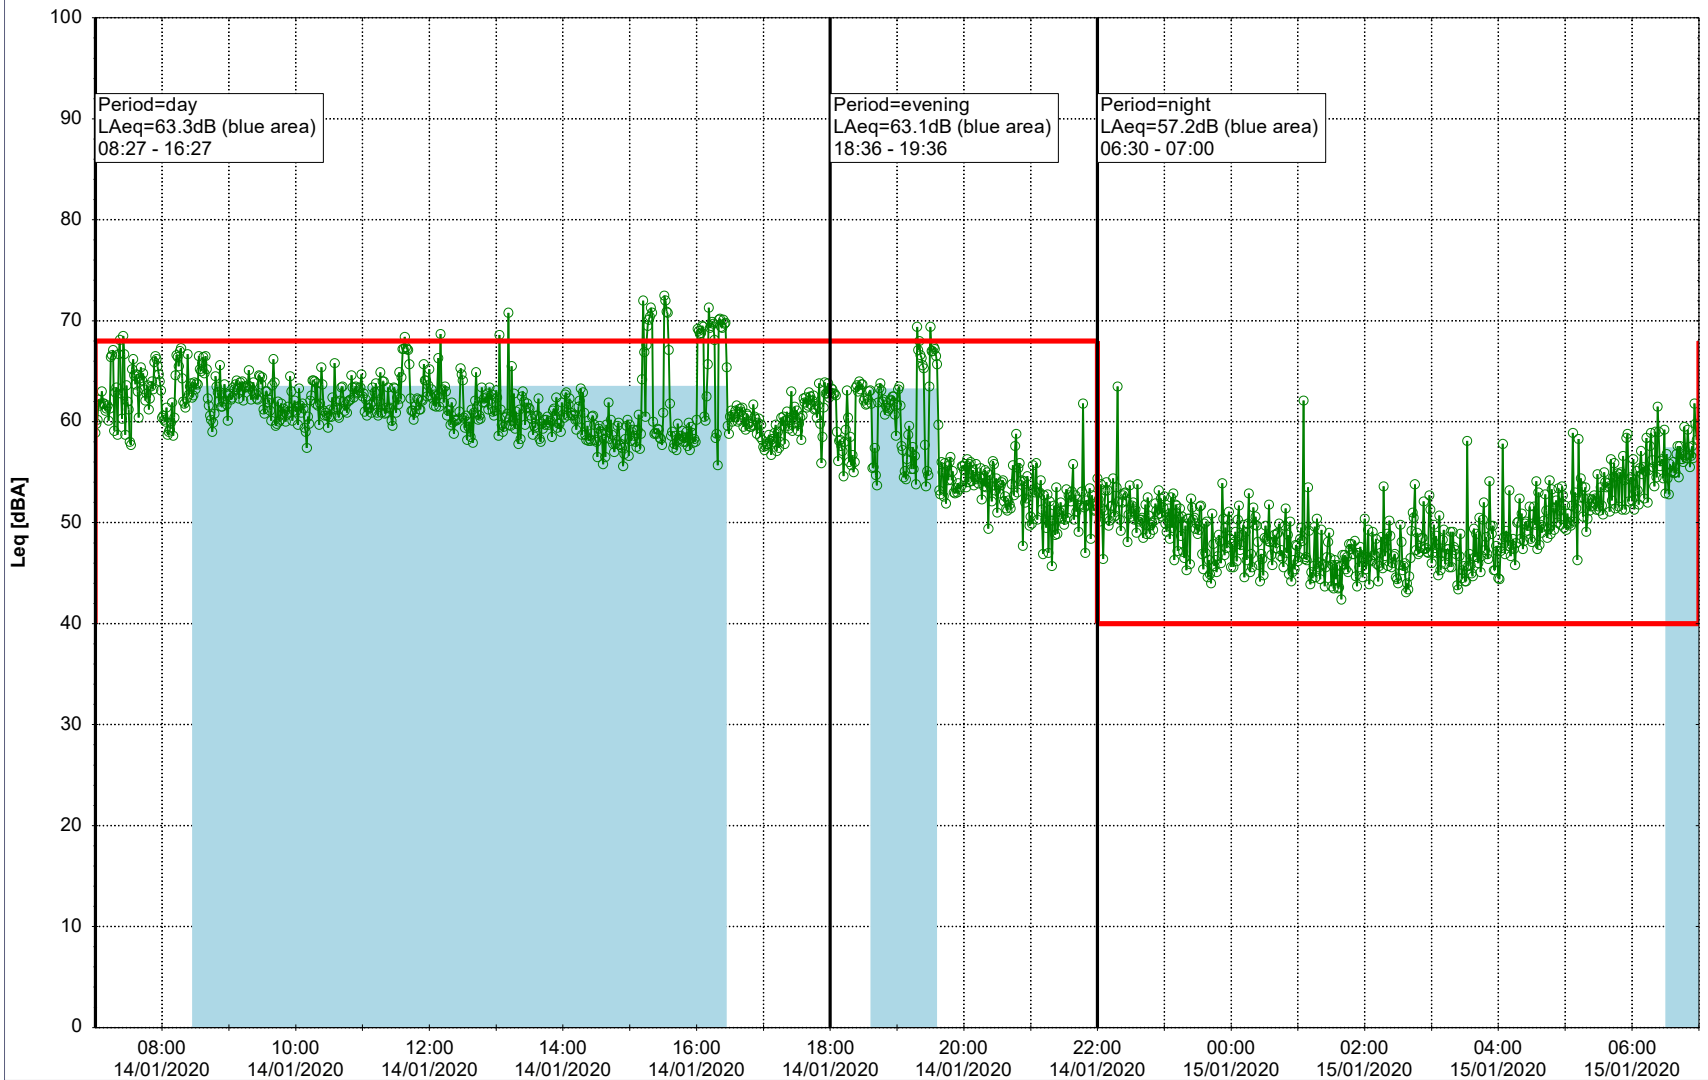

Plan View

Remarks

...

Noise Time Related Diagram

14/01/2020
15/01/2020

○ ○ ○ ○ HOL_NS01

Project: Kronos Sydhavnen
Construction: Havneholmen
Location: N-V

Plan View

Remarks

...

Noise Time Related Diagram

15/01/2020
16/01/2020

○ ○ ○ ○ HOL_NS01

Project: Kronos Sydhavnen
Construction: Havneholmen
Location: N-V

Plan View

Remarks

...

Noise Time Related Diagram

16/01/2020
17/01/2020

○ ○ ○ ○ HOL_NS01

Project: Kronos Sydhavnen
Construction: Havneholmen
Location: N-V

Plan View

Remarks

...

Noise Time Related Diagram

17/01/2020
18/01/2020

○ ○ ○ ○ HOL_NS01

Project: Kronos Sydhavnen
Construction: Havneholmen
Location: N-V

Plan View

Remarks

...

Noise Time Related Diagram