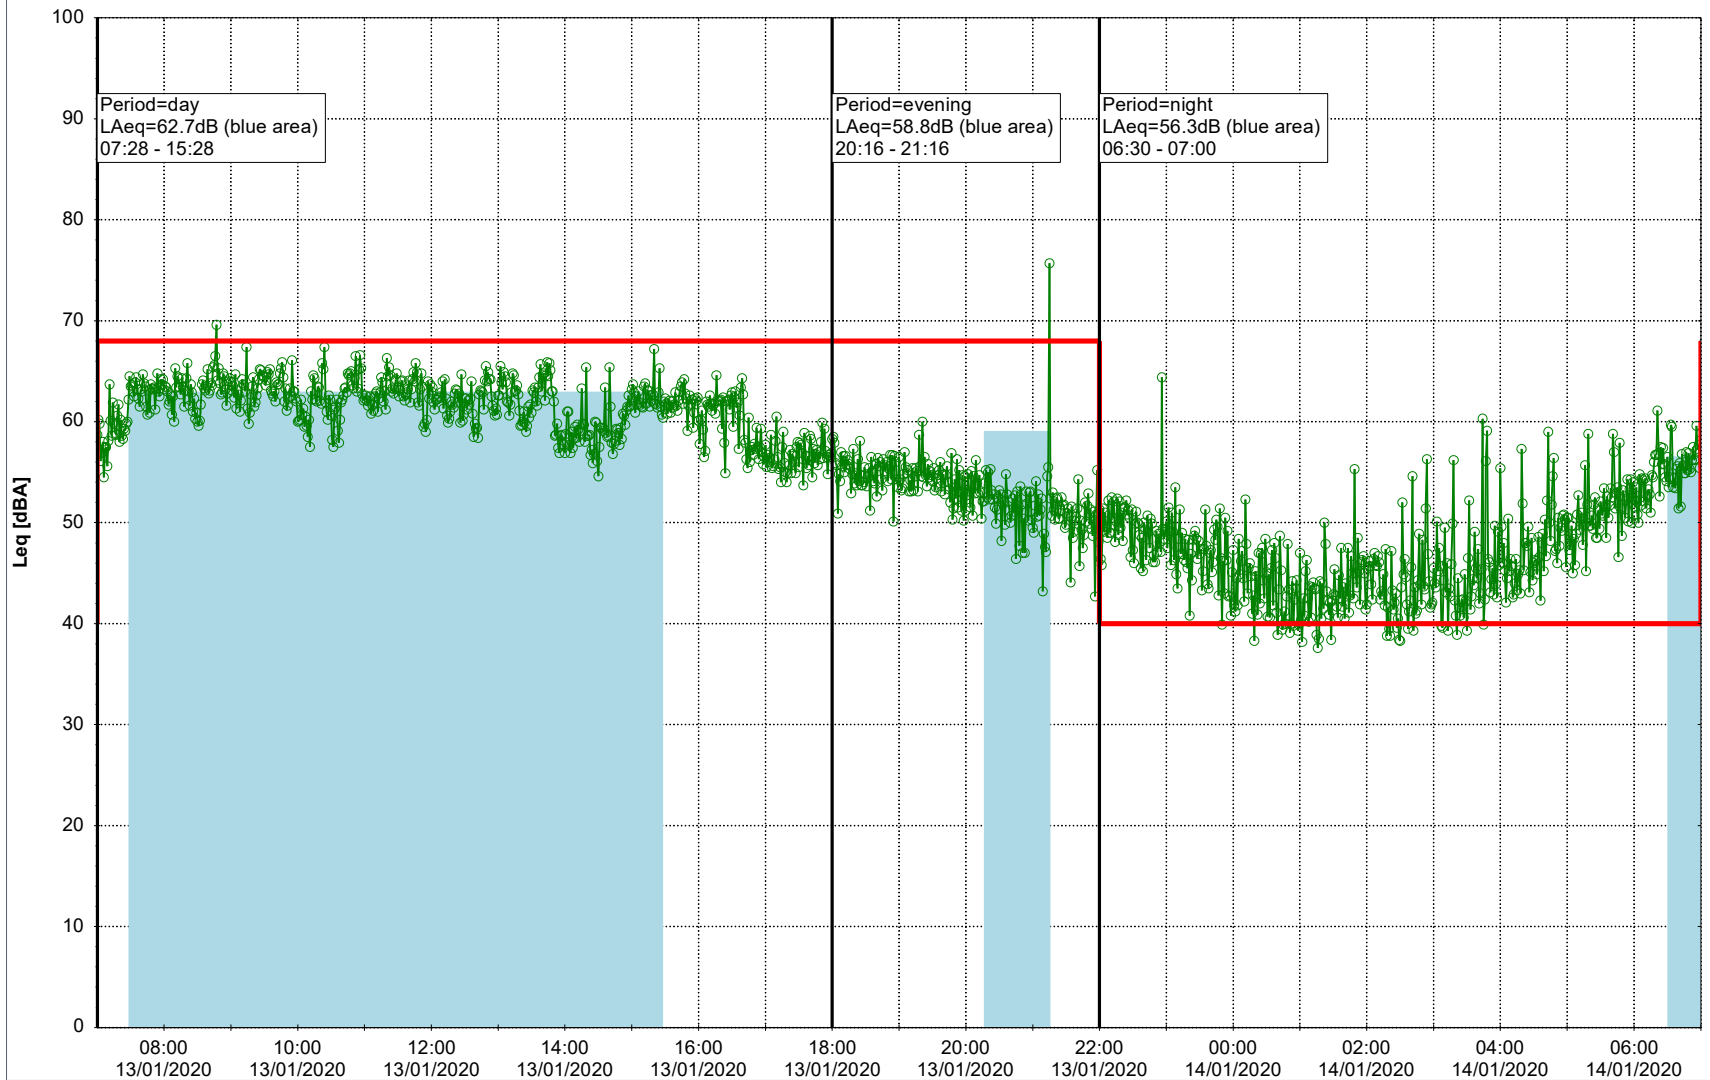

Project: Kronos Sydhavnen
Construction: Havneholmen
Location: N-V

Plan View

Remarks

...

Noise Time Related Diagram

13/01/2020
14/01/2020

○ ○ ○ ○ HOL_NS01

Project: Kronos Sydhavnen
Construction: Havneholmen
Location: N-V

Plan View

Remarks

...

Noise Time Related Diagram

14/01/2020
15/01/2020

○ ○ ○ ○ HOL_NS01

Project: Kronos Sydhavnen
Construction: Havneholmen
Location: N-V

Plan View

Remarks

...

Noise Time Related Diagram

15/01/2020
16/01/2020

○ ○ ○ ○ HOL_NS01

Project: Kronos Sydhavnen
Construction: Havneholmen
Location: N-V

Plan View

Remarks

Noise Time Related Diagram

17/01/2020
18/01/2020

○ ○ ○ ○ HOL_NS01

Project: Kronos Sydhavnen
Construction: Havneholmen
Location: N-V

Plan View

Remarks

...

Noise Time Related Diagram