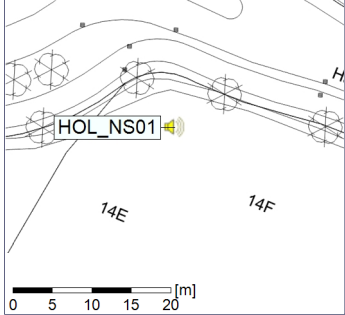

Noise Time Related Diagram

17/01/2020
18/01/2020

○ ○ ○ ○ HOL_NS01

Project: Kronos Sydhavnen
Construction: Havneholmen
Location: N-V

Plan View

Remarks

...

Noise Time Related Diagram