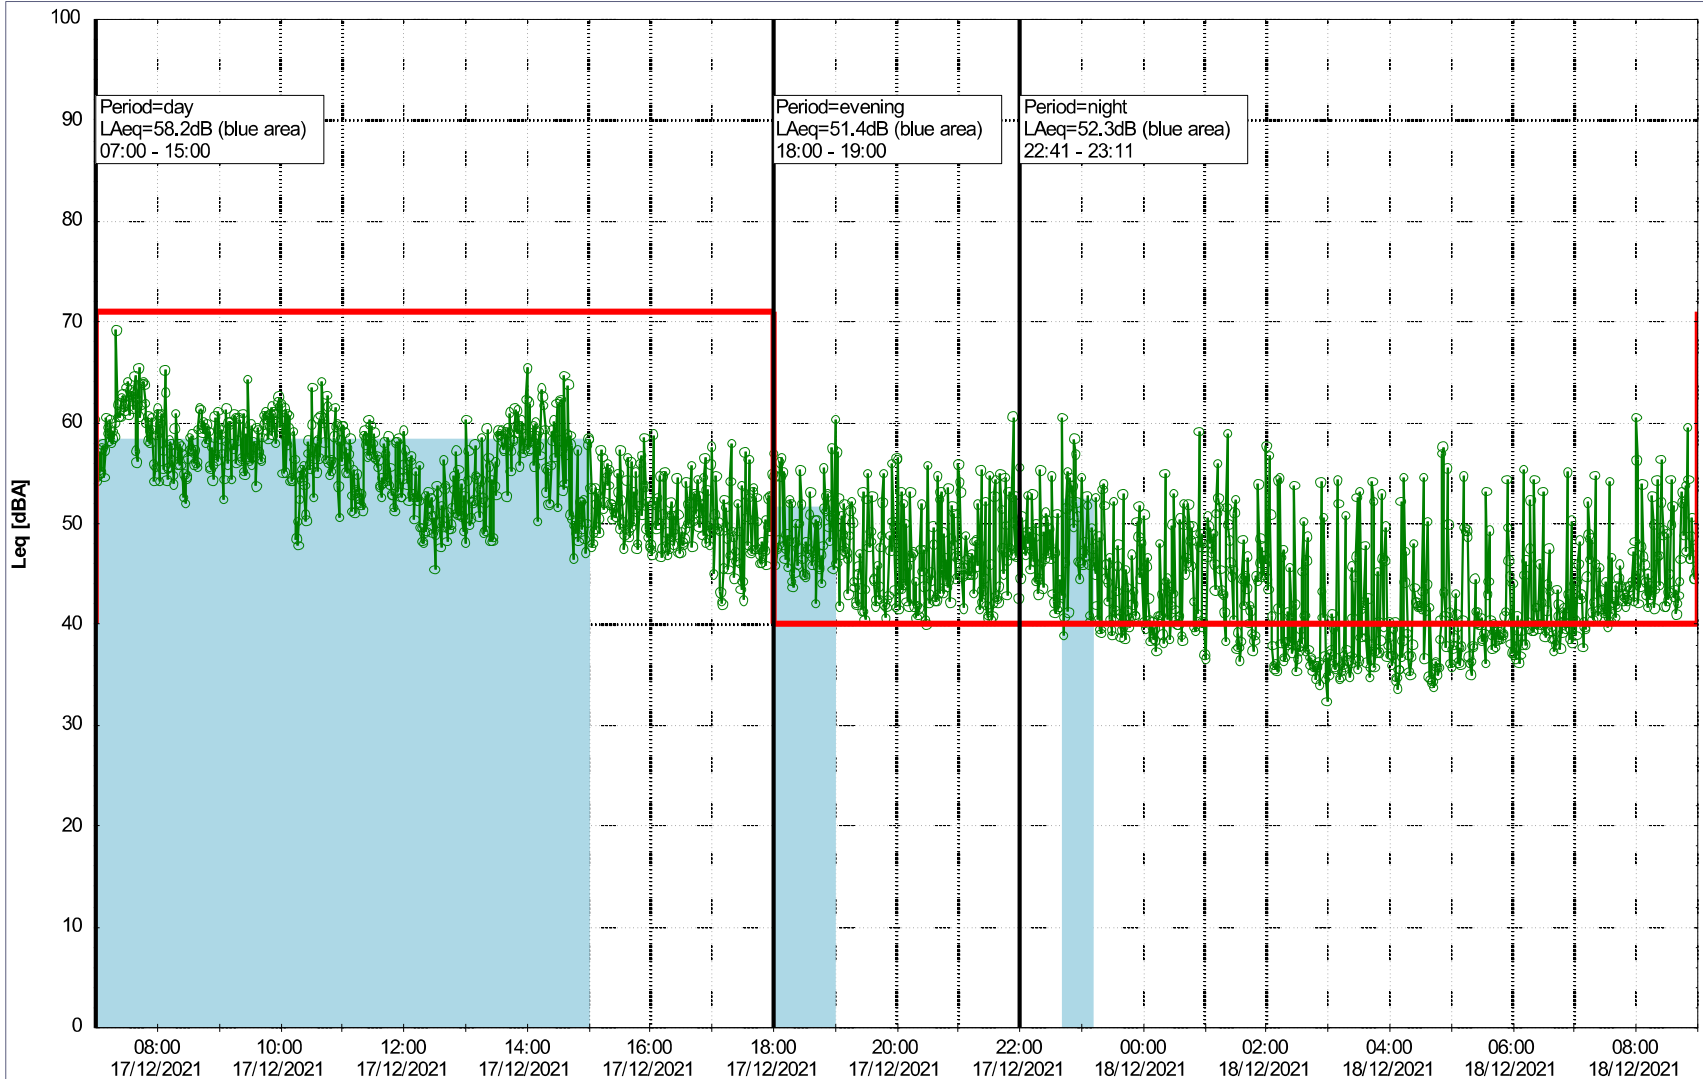

...

Noise Time Related Diagram

16/12/2021
17/12/2021

○○○ NEL_NS01

Project: Kronos Sydhavnen
Construction: Ny Ellebjerg
Location: N-V

Plan View

Remarks

...

Noise Time Related Diagram

17/12/2021
18/12/2021

○○○○ NEL_NS01

Project: Kronos Sydhavnen
Construction: Ny Ellebjerg
Location: N-V

Plan View

Remarks

...

Noise Time Related Diagram

18/12/2021
19/12/2021

○○○ NEL_NS01

Project: Kronos Sydhavnen
Construction: Ny Ellebjerg
Location: N-V

Plan View

Remarks

...

Noise Time Related Diagram

19/12/2021
20/12/2021