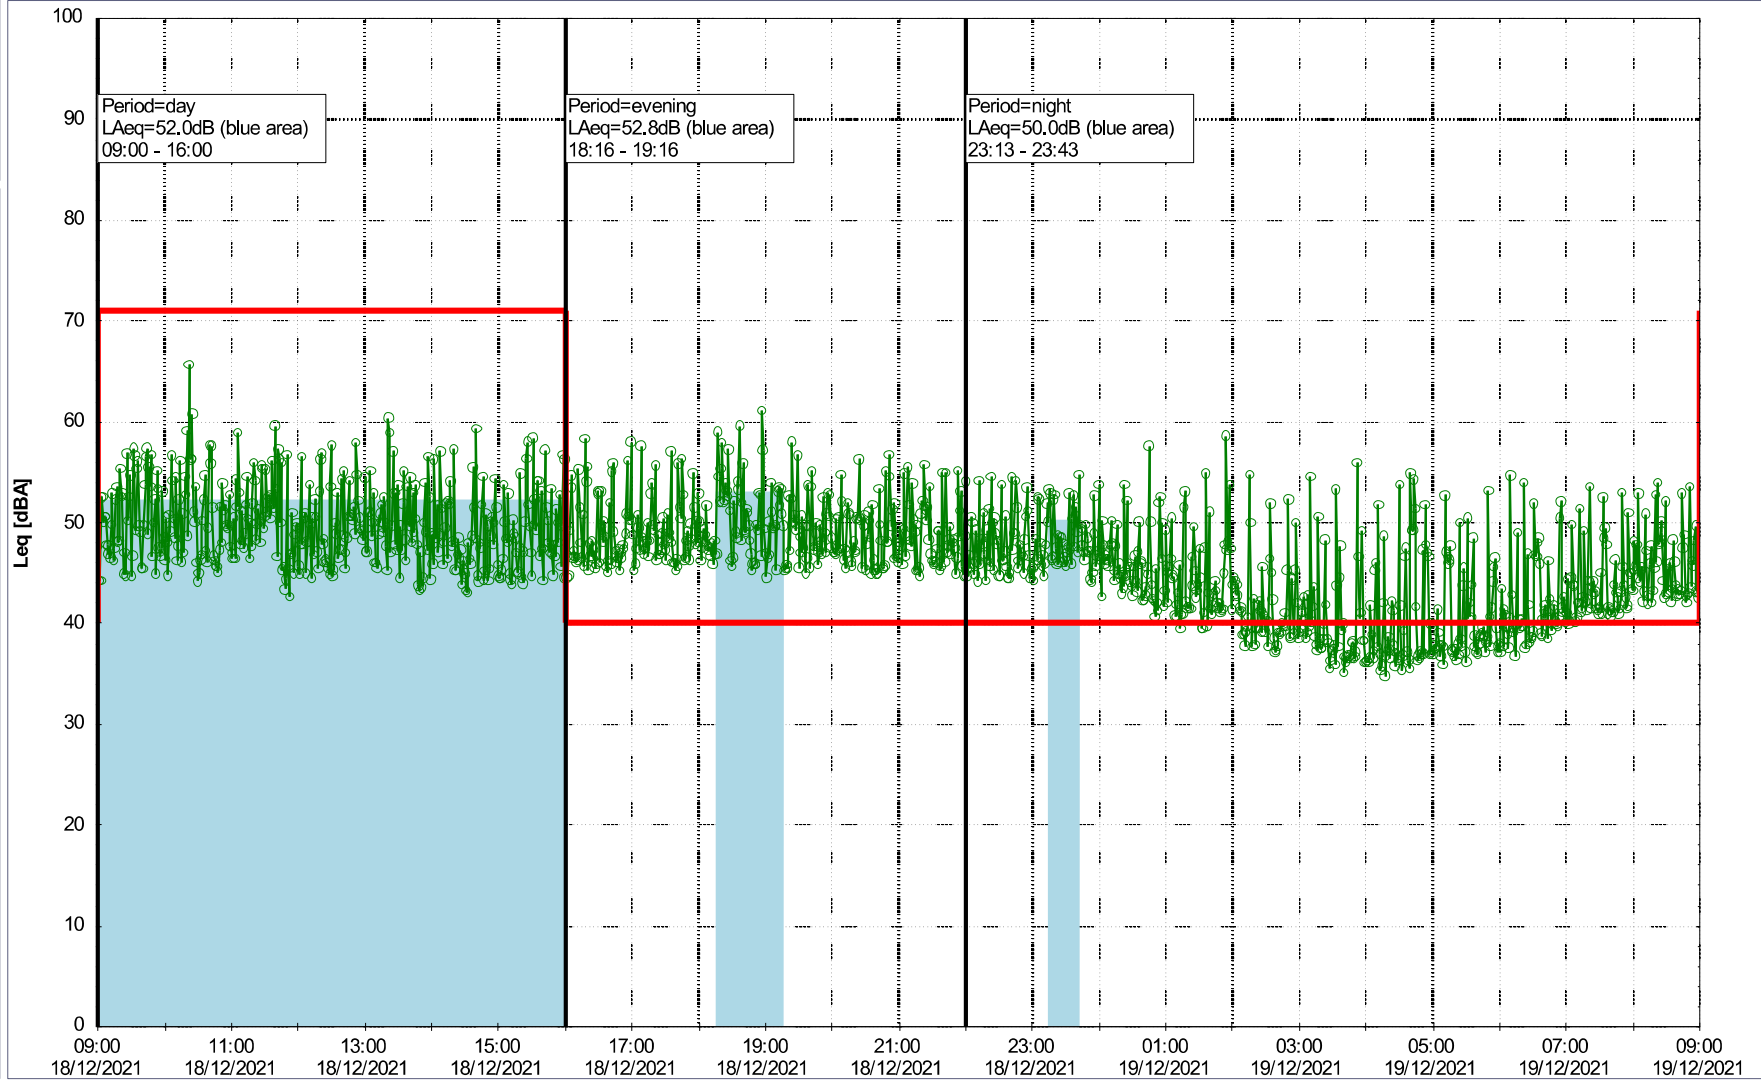

Noise Time Related Diagram

17/12/2021
18/12/2021

○○○○ NEL_NS01

Project: Kronos Sydhavnen
Construction: Ny Ellebjerg
Location: N-V

Plan View

Remarks

...

Noise Time Related Diagram

18/12/2021
19/12/2021

○○○ NEL_NS01

Project: Kronos Sydhavnen
Construction: Ny Ellebjerg
Location: N-V

Plan View

Remarks

...

Noise Time Related Diagram

19/12/2021
20/12/2021