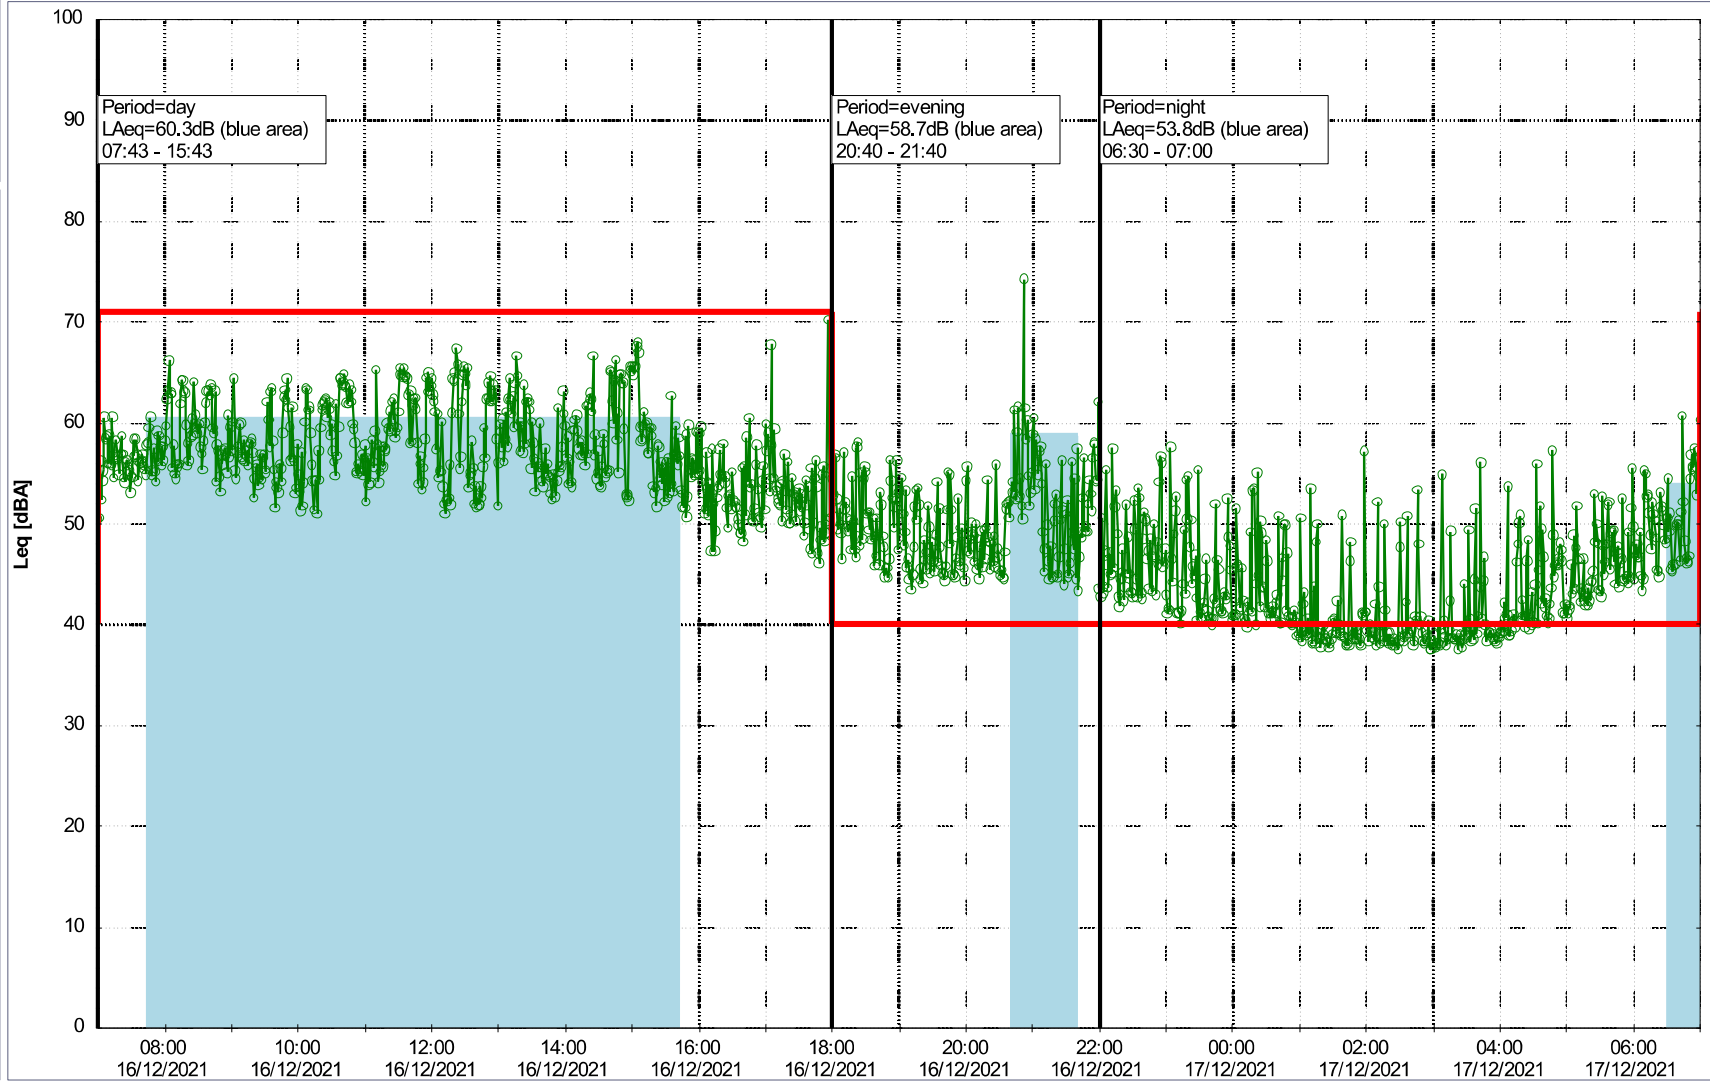

Remarks

...

Noise Time Related Diagram

15/12/2021
16/12/2021

○○○ NEL_NS01

Project: Kronos Sydhavnen
Construction: Ny Ellebjerg
Location: N-V

Plan View

Remarks

...

Noise Time Related Diagram

16/12/2021
17/12/2021

○○○ NEL_NS01

Project: Kronos Sydhavnen
Construction: Ny Ellebjerg
Location: N-V

Plan View

Remarks

...

Noise Time Related Diagram

17/12/2021
18/12/2021

○○○○ NEL_NS01

Project: Kronos Sydhavnen
Construction: Ny Ellebjerg
Location: N-V

Plan View

Remarks

...

Noise Time Related Diagram

18/12/2021
19/12/2021

○○○ NEL_NS01

Project: Kronos Sydhavnen
Construction: Ny Ellebjerg
Location: N-V

Plan View

Remarks

...

Noise Time Related Diagram

19/12/2021
20/12/2021