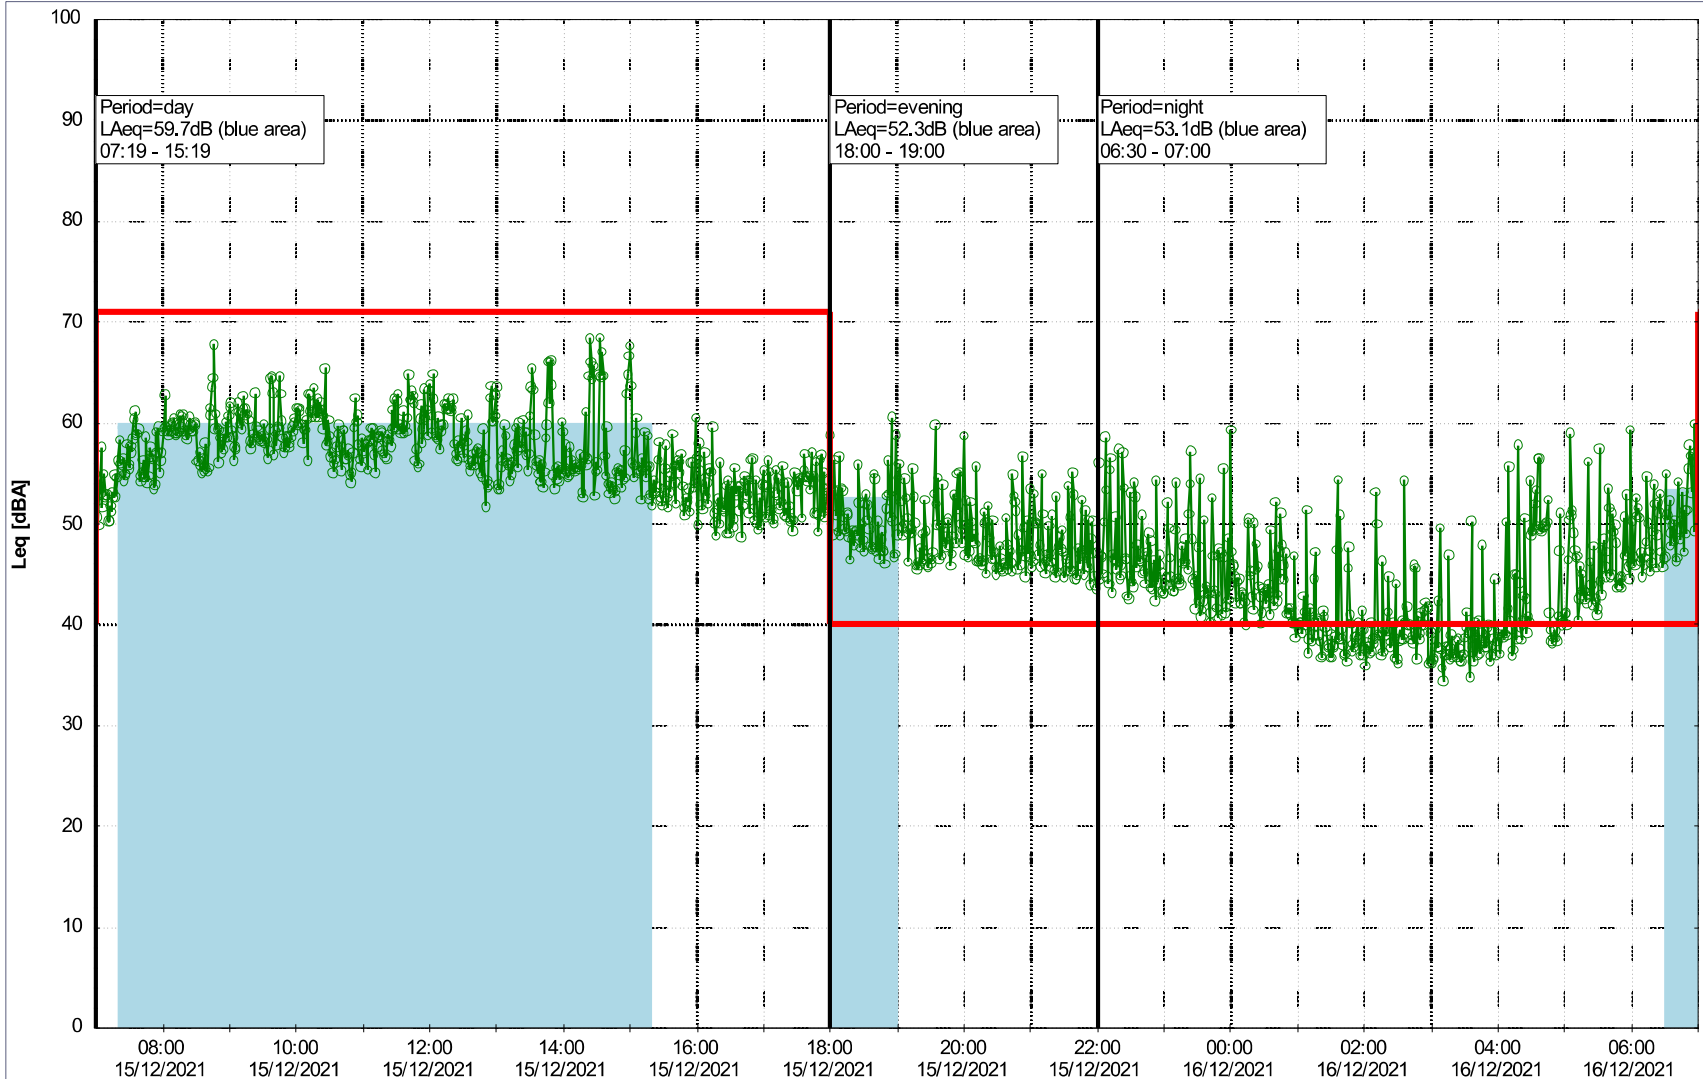

Plan View

Remarks

...

Noise Time Related Diagram

14/12/2021
15/12/2021

○○○ NEL_NS01

Project: Kronos Sydhavnen
Construction: Ny Ellebjerg
Location: N-V

Plan View

Remarks

...

Noise Time Related Diagram

15/12/2021
16/12/2021

○○○ NEL_NS01

Project: Kronos Sydhavnen
Construction: Ny Ellebjerg
Location: N-V

Plan View

Remarks

Noise Time Related Diagram

17/12/2021
18/12/2021

○○○○ NEL_NS01

Project: Kronos Sydhavnen
Construction: Ny Ellebjerg
Location: N-V

Plan View

Remarks

...

Noise Time Related Diagram

18/12/2021
19/12/2021

○○○ NEL_NS01

Project: Kronos Sydhavnen
Construction: Ny Ellebjerg
Location: N-V

Plan View

Remarks

...

Noise Time Related Diagram

19/12/2021
20/12/2021