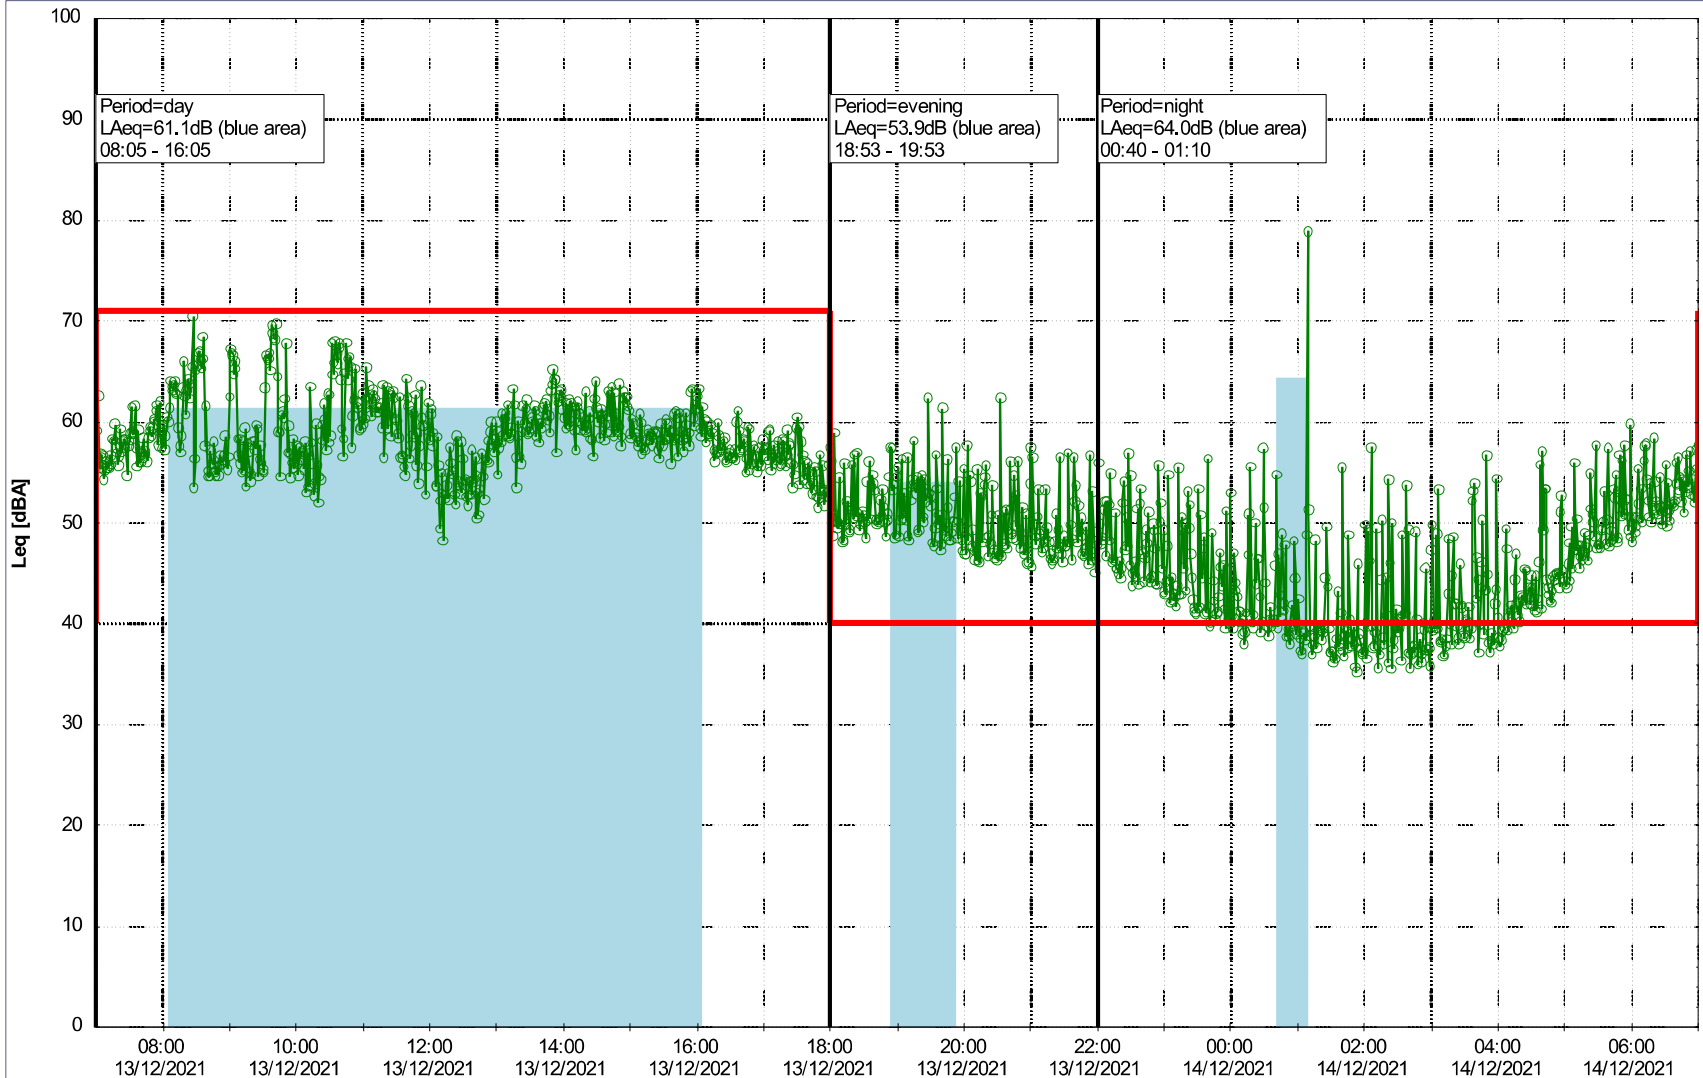

Project: Kronos Sydhavnen
Construction: Ny Ellebjerg
Location: N-V

Plan View

Remarks

...

Noise Time Related Diagram

13/12/2021
14/12/2021

○○○ NEL_NS01

Project: Kronos Sydhavnen
Construction: Ny Ellebjerg
Location: N-V

Plan View

Remarks

...

Noise Time Related Diagram

14/12/2021
15/12/2021

○○○ NEL_NS01

Project: Kronos Sydhavnen
Construction: Ny Ellebjerg
Location: N-V

Plan View

Noise Time Related Diagram

17/12/2021
18/12/2021

○○○○ NEL_NS01

Project: Kronos Sydhavnen
Construction: Ny Ellebjerg
Location: N-V

Plan View

Remarks

...

Noise Time Related Diagram

18/12/2021
19/12/2021

○○○ NEL_NS01

Project: Kronos Sydhavnen
Construction: Ny Ellebjerg
Location: N-V

Plan View

Remarks

...

Noise Time Related Diagram

19/12/2021
20/12/2021