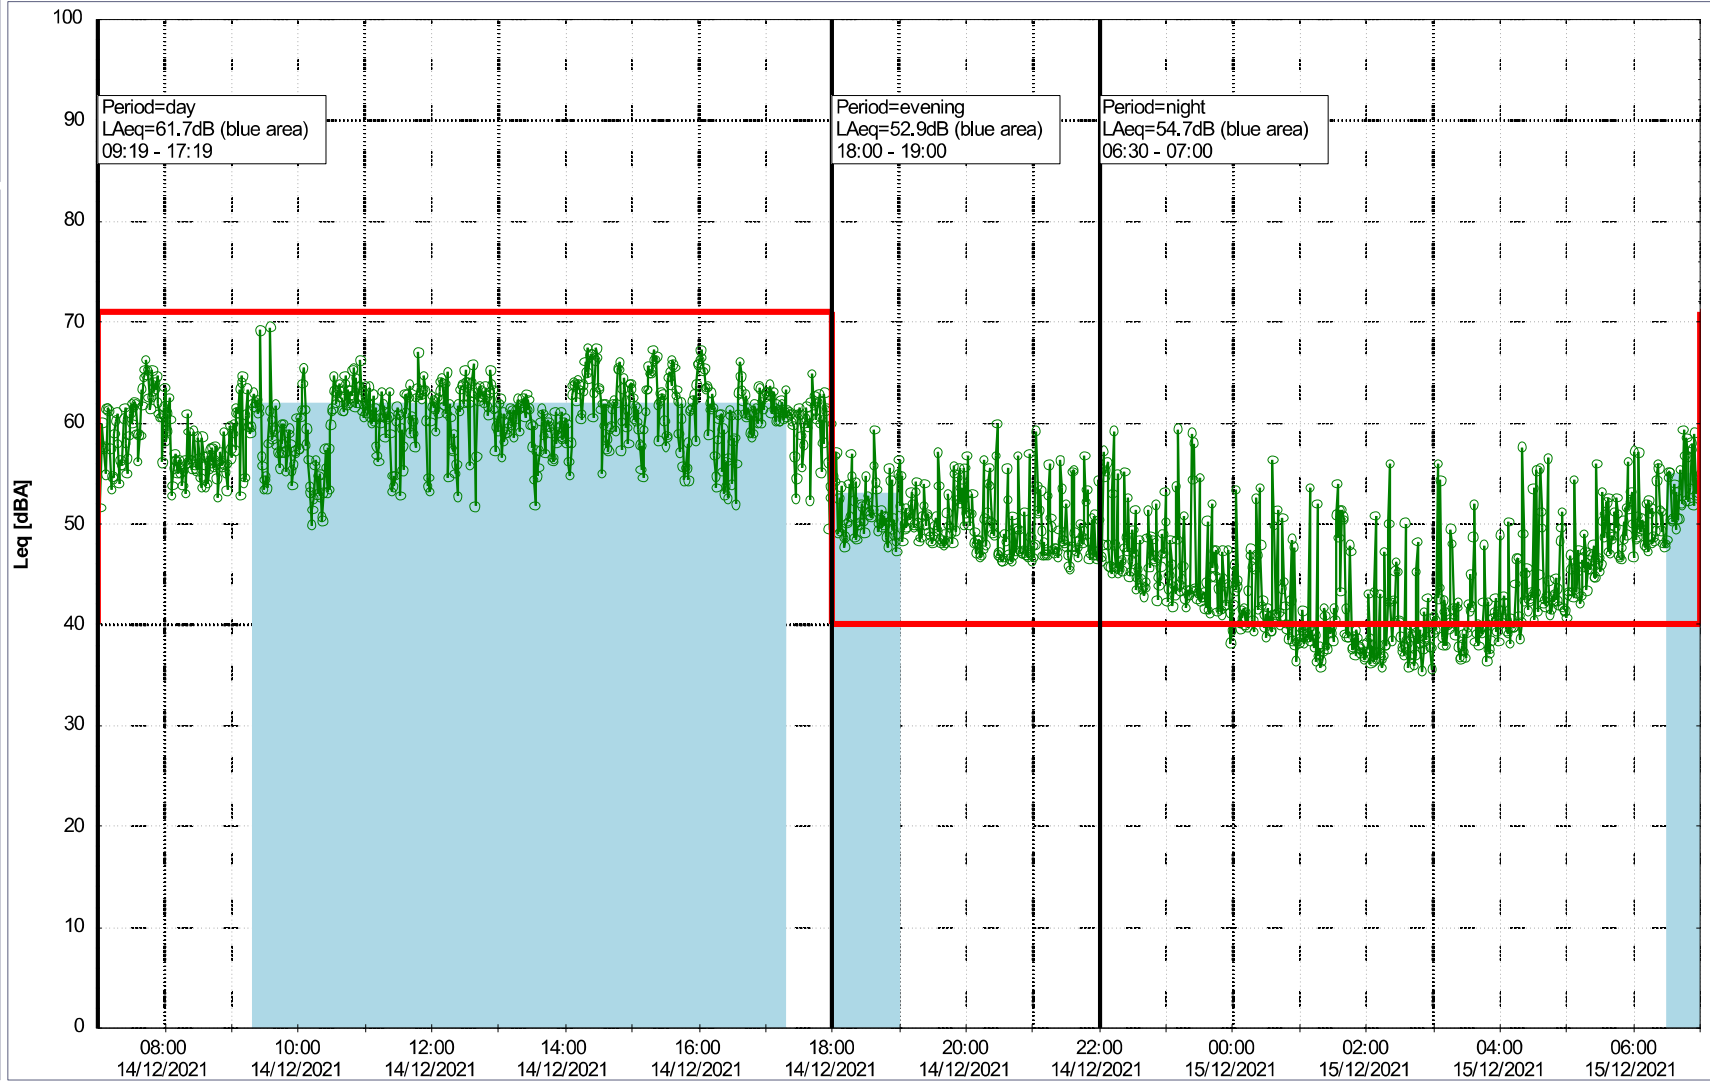

Plan View

Remarks

...

Noise Time Related Diagram

14/12/2021
15/12/2021

○○○ NEL_NS01

Project: Kronos Sydhavnen
Construction: Ny Ellebjerg
Location: N-V

Plan View

Remarks

...

Noise Time Related Diagram

15/12/2021
16/12/2021

○○○ NEL_NS01

Project: Kronos Sydhavnen
Construction: Ny Ellebjerg
Location: N-V

Plan View

Remarks

Noise Time Related Diagram

17/12/2021
18/12/2021

○○○○ NEL_NS01

Project: Kronos Sydhavnen
Construction: Ny Ellebjerg
Location: N-V

Plan View

Remarks

...

Noise Time Related Diagram

18/12/2021
19/12/2021

○○○ NEL_NS01

Project: Kronos Sydhavnen
Construction: Ny Ellebjerg
Location: N-V

Plan View

Remarks

...

Noise Time Related Diagram

19/12/2021
20/12/2021