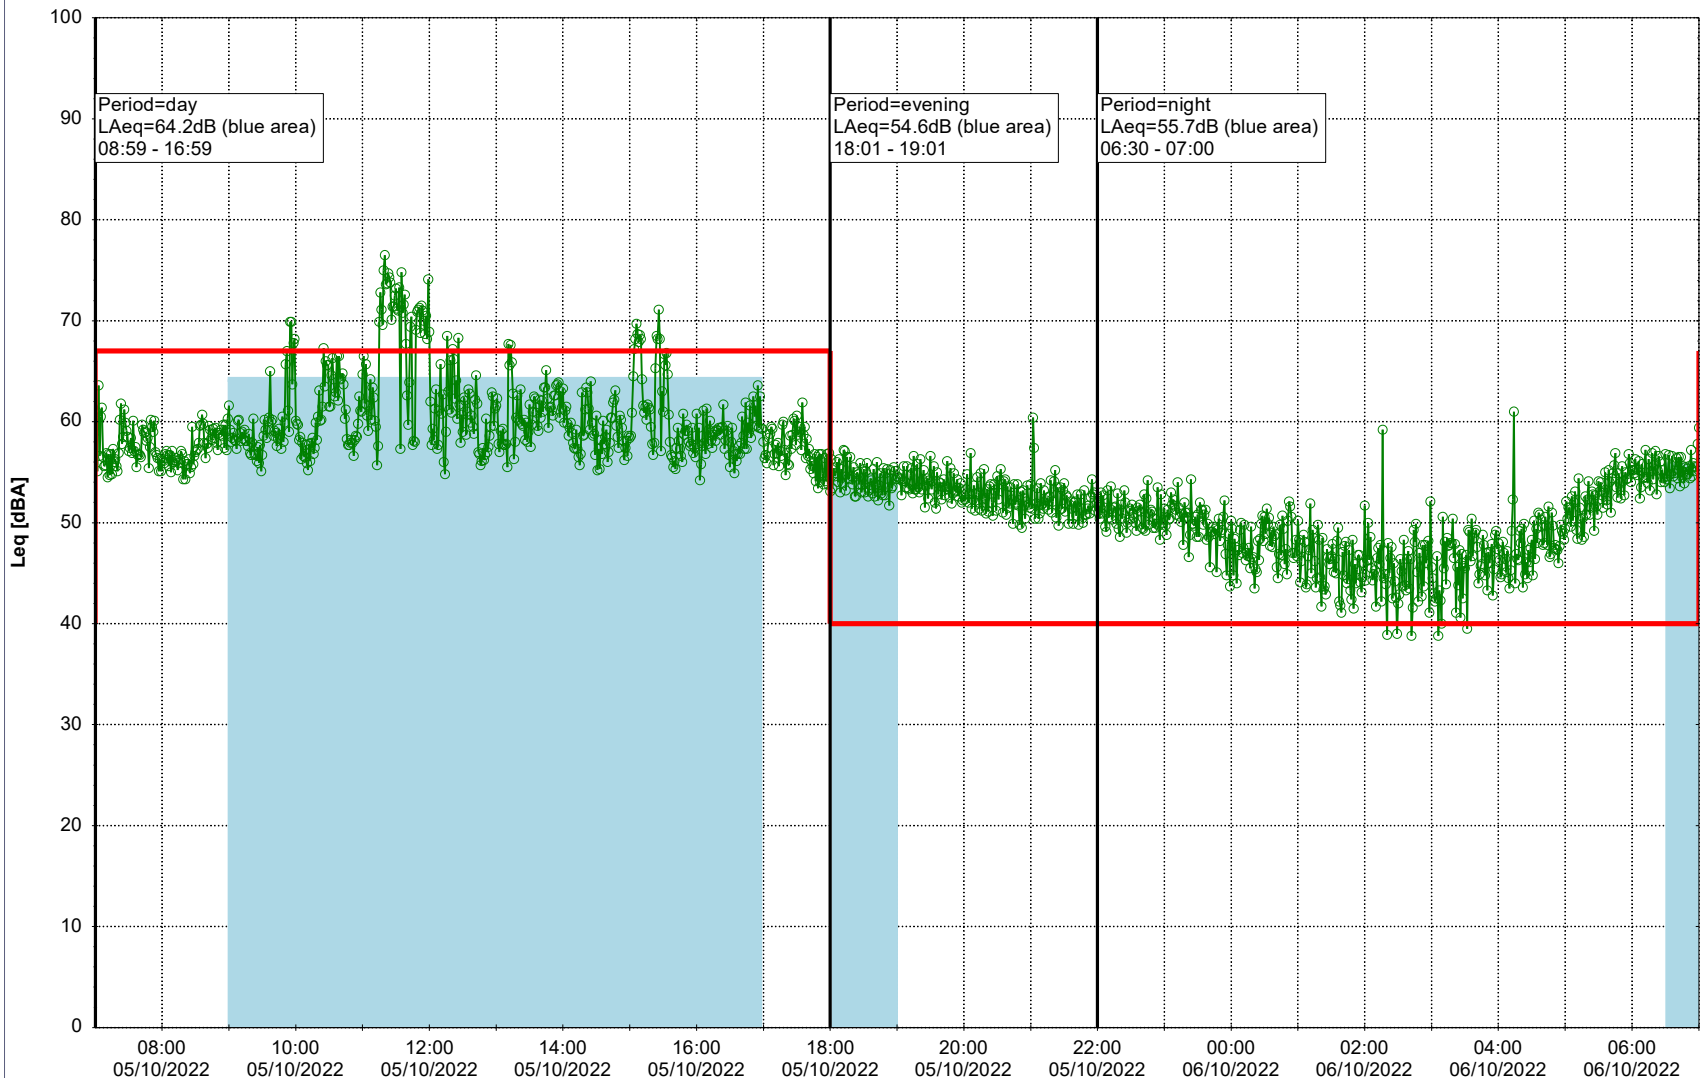

### Noise Time Related Diagram

04/10/2022  
05/10/2022

○○○○ SLU\_NS01

Project: Kronos Sydhavnen  
Construction: Sluseholmen  
Location: N-V

Plan View

Remarks

...

### Noise Time Related Diagram

05/10/2022

06/10/2022

○○○○ SLU\_NS01

**Project:** Kronos Sydhavnen  
**Construction:** Sluseholmen  
**Location:** N-V

Plan View

Remarks

...

### Noise Time Related Diagram

06/10/2022  
07/10/2022

○○○○ SLU\_NS01

Project: Kronos Sydhavnen  
Construction: Sluseholmen  
Location: N-V

Plan View

0 5 10 15 20 [m]

Remarks

...