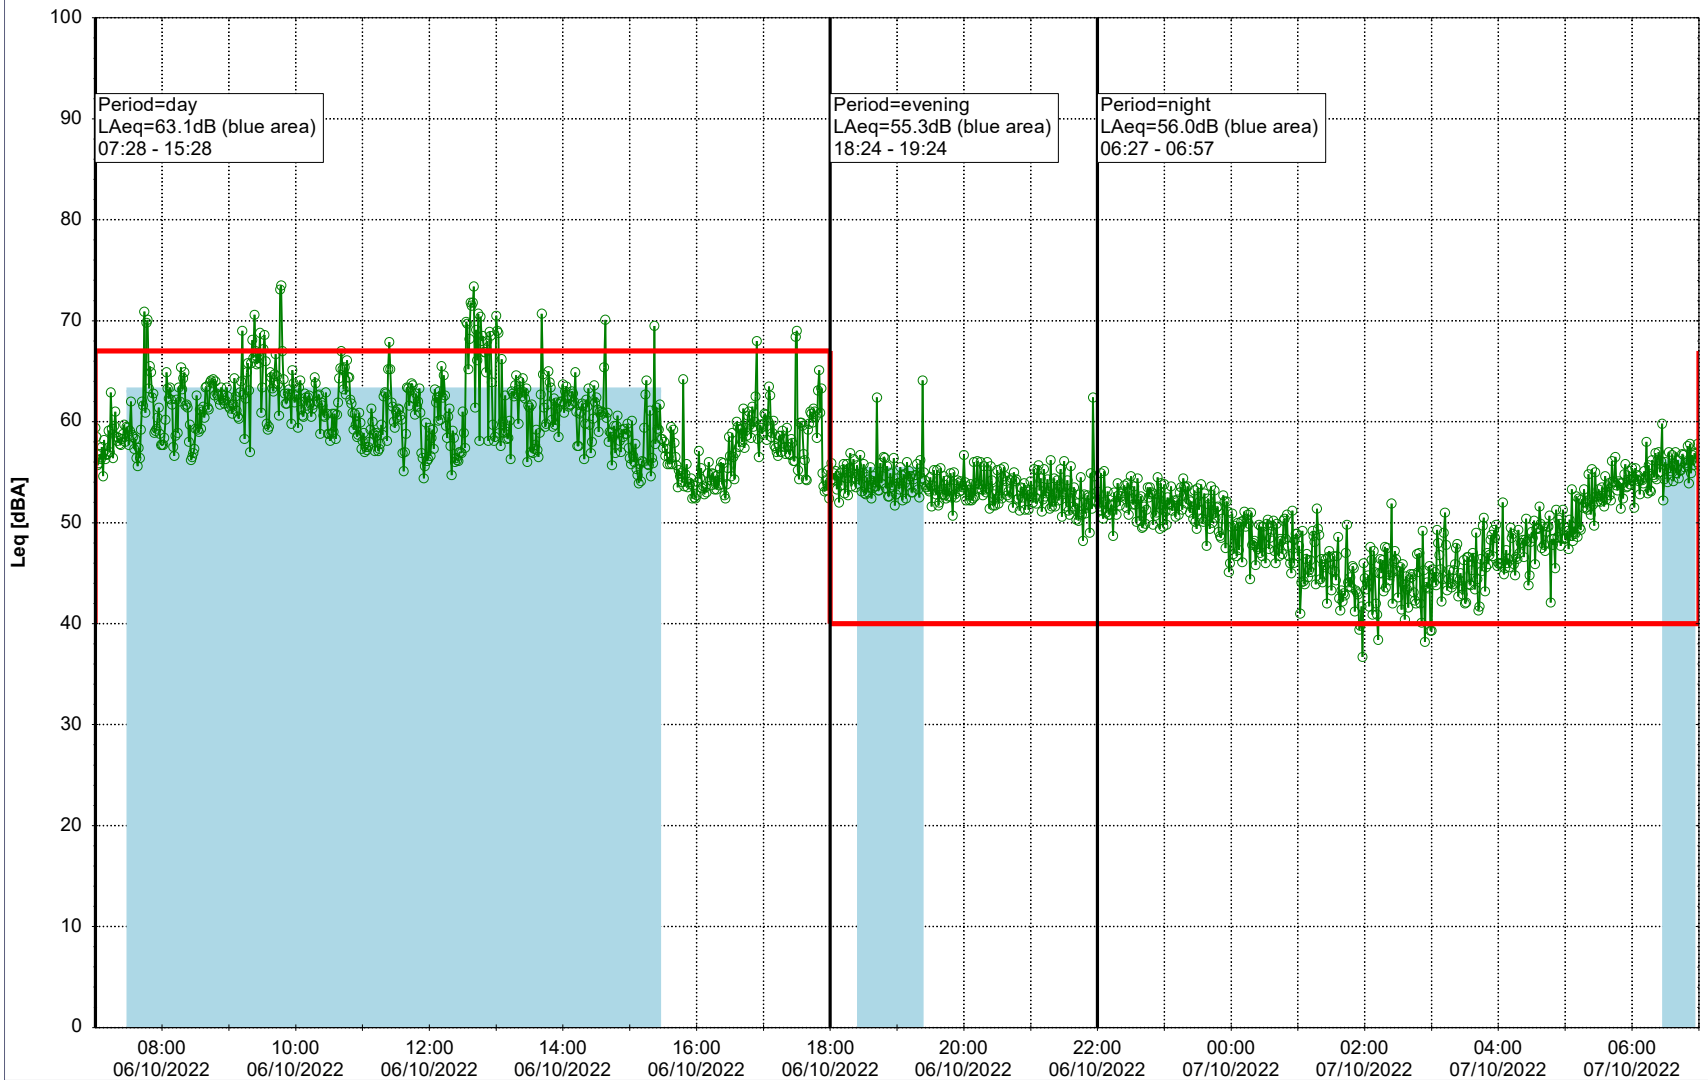

### Noise Time Related Diagram

05/10/2022

06/10/2022

○○○○ SLU\_NS01

**Project:** Kronos Sydhavnen  
**Construction:** Sluseholmen  
**Location:** N-V

Plan View

Remarks

...

### Noise Time Related Diagram

06/10/2022  
07/10/2022

○○○○ SLU\_NS01

Project: Kronos Sydhavnen  
Construction: Sluseholmen  
Location: N-V

Plan View

0 5 10 15 20 [m]

Remarks

...