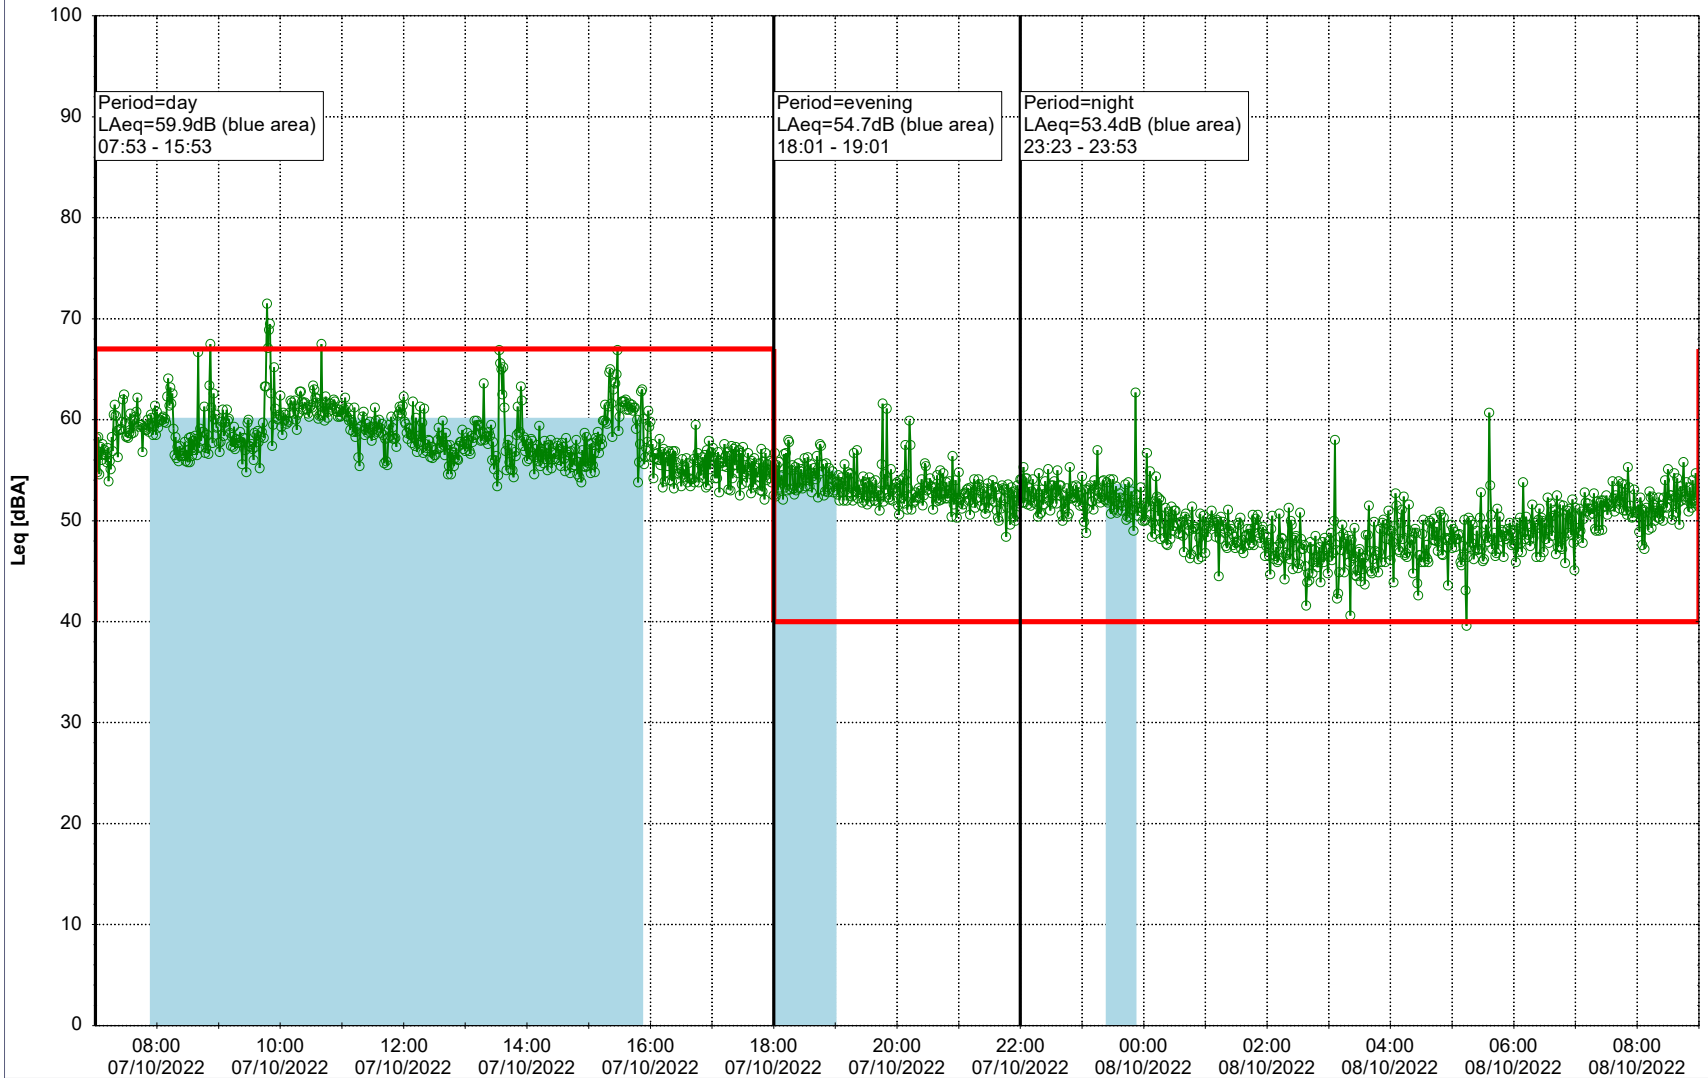

### Noise Time Related Diagram

06/10/2022  
07/10/2022

○○○○ SLU\_NS01

Project: Kronos Sydhavnen  
Construction: Sluseholmen  
Location: N-V

Plan View

0 5 10 15 20 [m]

Remarks

...

### Noise Time Related Diagram

07/10/2022  
08/10/2022

SLU\_NS01

**Project:** Kronos Sydhavnen  
**Construction:** Sluseholmen  
**Location:** N-V

Plan View

Remarks

...