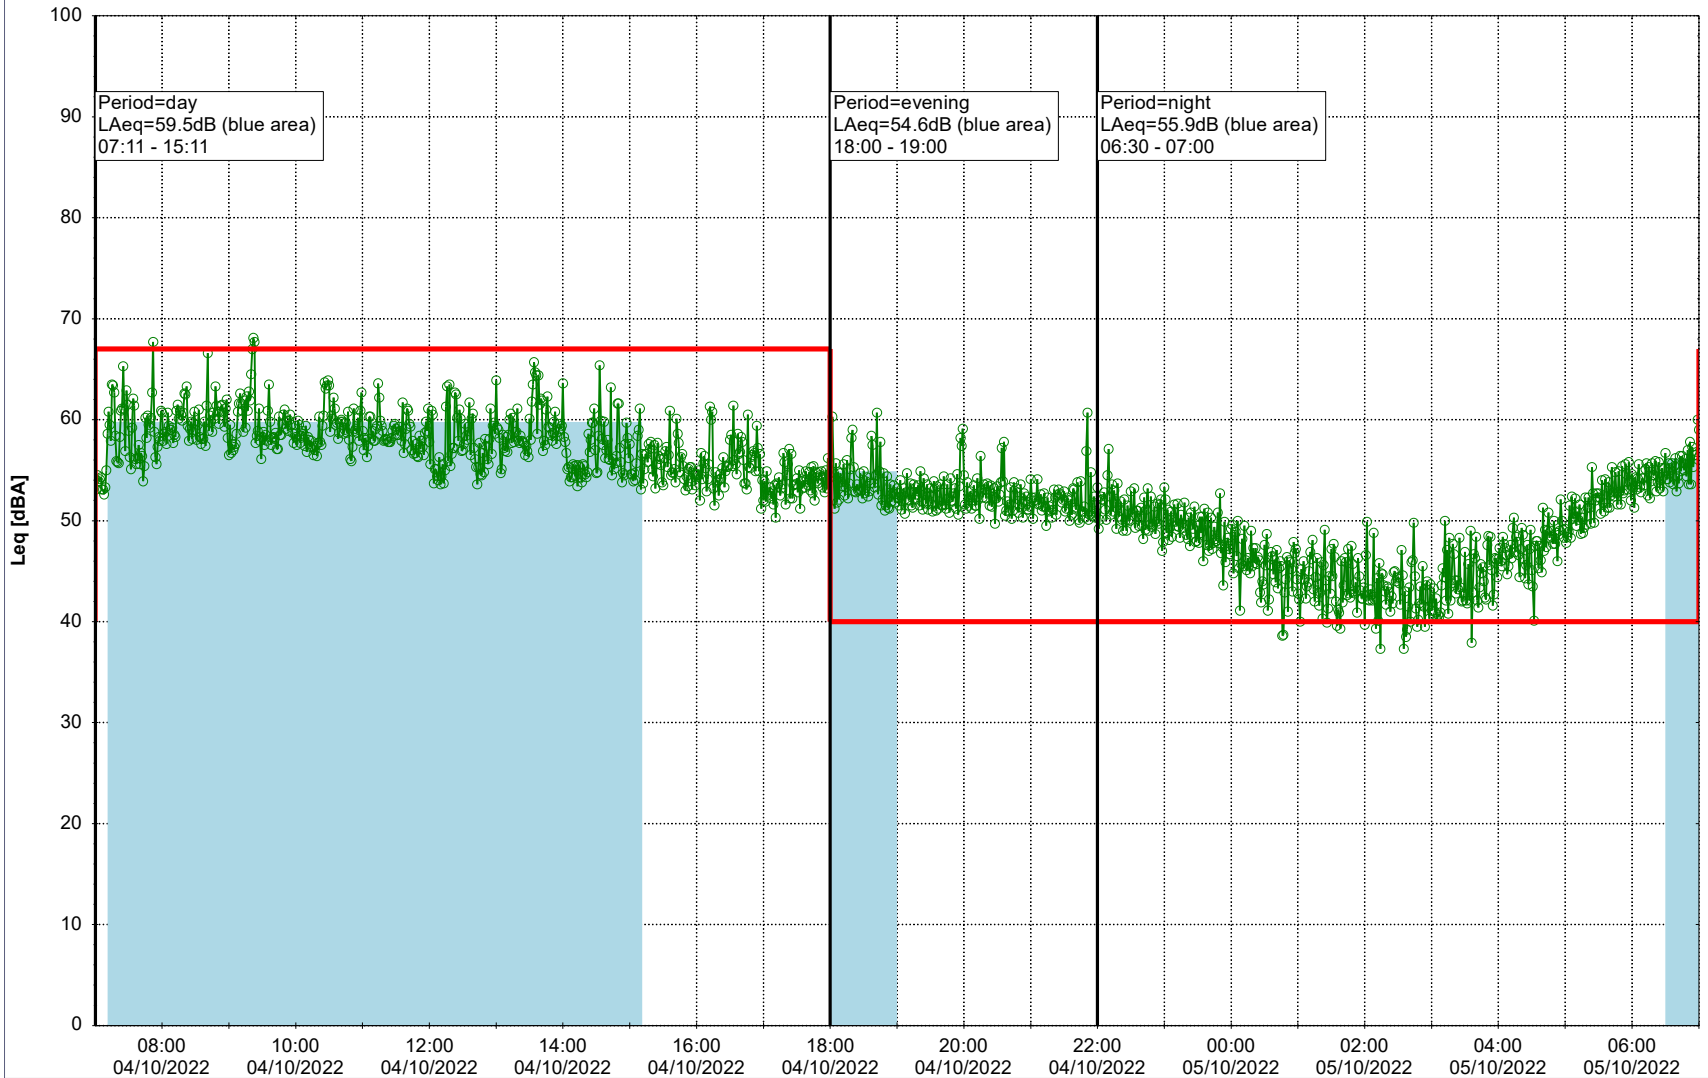

### Noise Time Related Diagram

03/10/2022  
04/10/2022

○○○○ SLU\_NS01

**Project:** Kronos Sydhavnen  
**Construction:** Sluseholmen  
**Location:** N-V

Plan View

0 5 10 15 20 [m]

Remarks

...

### Noise Time Related Diagram

04/10/2022  
05/10/2022

○○○○ SLU\_NS01

Project: Kronos Sydhavnen  
Construction: Sluseholmen  
Location: N-V

Plan View

Remarks

...