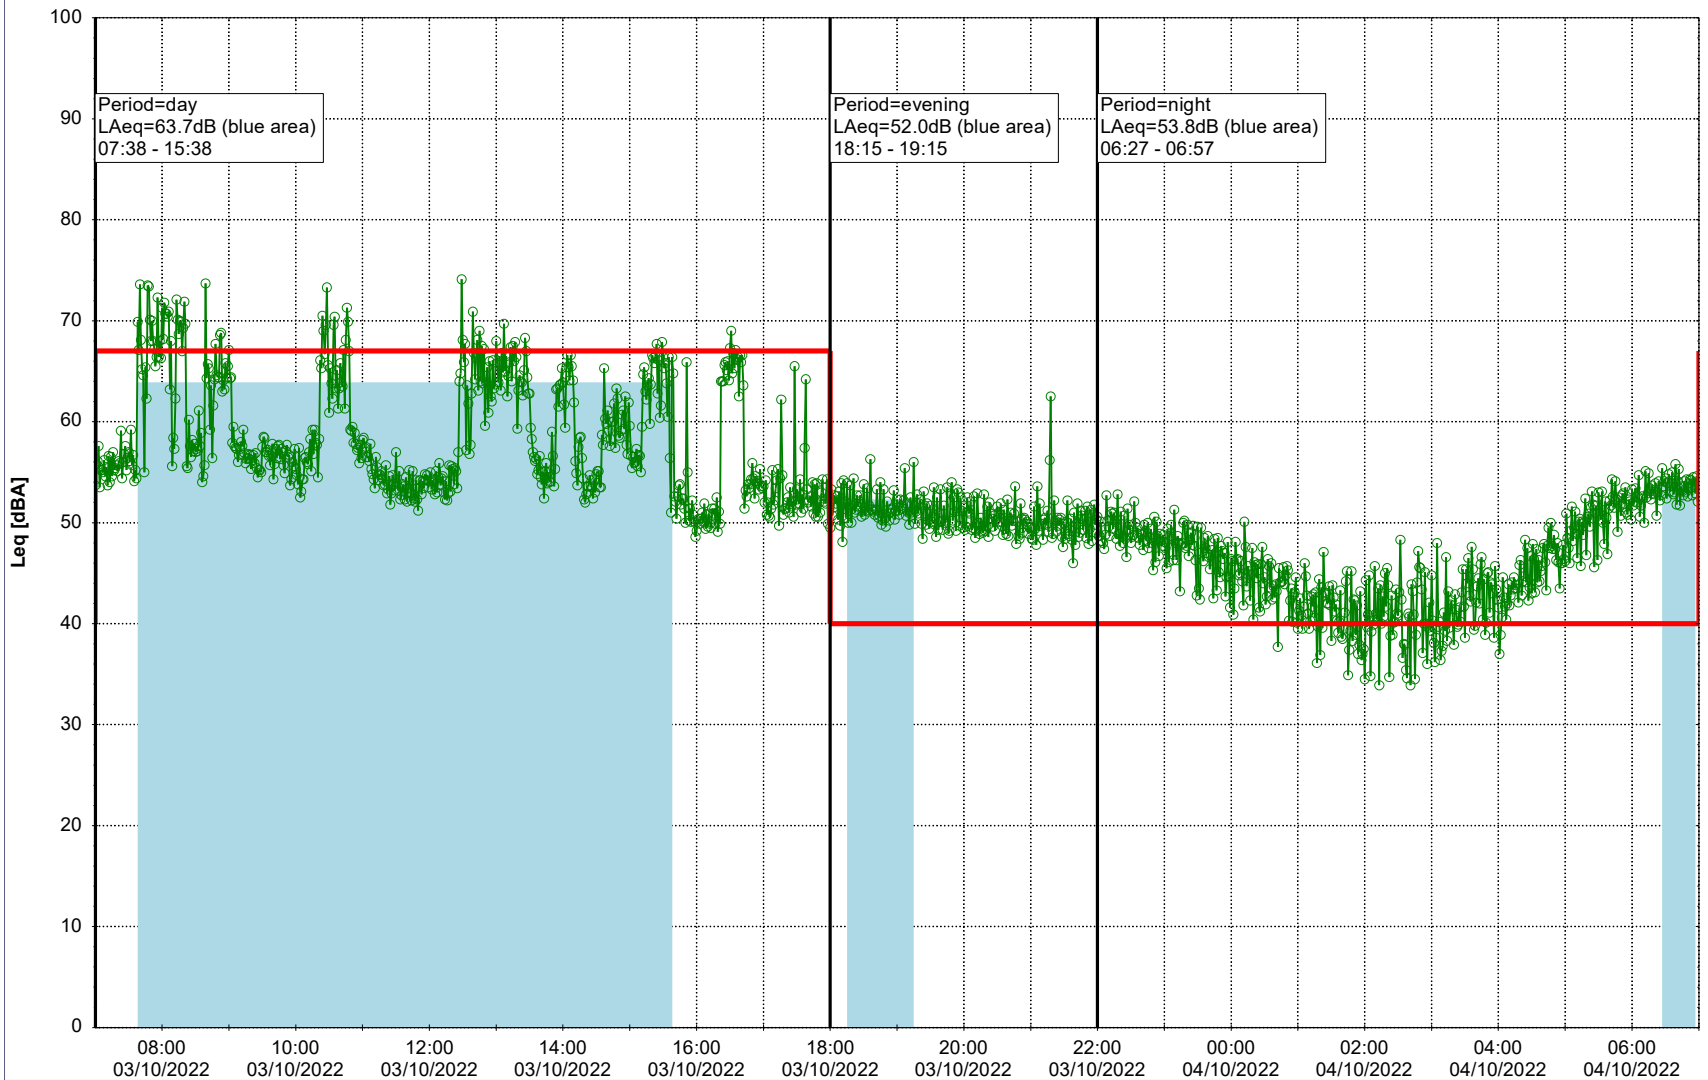

**Project:** Kronos Sydhavnen  
**Construction:** Sluseholmen  
**Location:** N-V

Plan View

Remarks

...

### Noise Time Related Diagram

03/10/2022  
04/10/2022

○○○○ SLU\_NS01

**Project:** Kronos Sydhavnen  
**Construction:** Sluseholmen  
**Location:** N-V

Plan View

0 5 10 15 20 [m]

Remarks

...

### Noise Time Related Diagram

04/10/2022  
05/10/2022

○○○○ SLU\_NS01

Project: Kronos Sydhavnen  
Construction: Sluseholmen  
Location: N-V

Plan View

Remarks

...

### Noise Time Related Diagram

06/10/2022  
07/10/2022

○○○○ SLU\_NS01

Project: Kronos Sydhavnen  
Construction: Sluseholmen  
Location: N-V

Plan View

0 5 10 15 20 [m]

Remarks

...