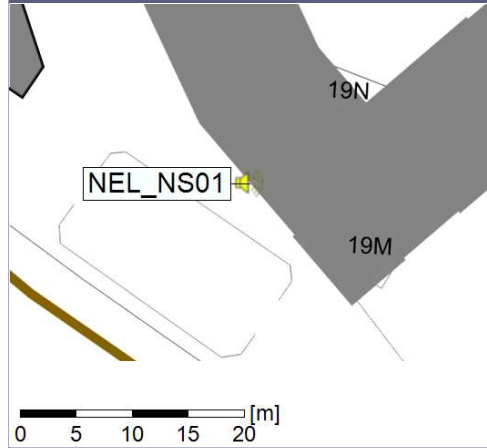

Project: Kronos Sydhavnen
Construction: Ny Ellebjerg
Location: N-V

Plan View

Remarks

...

Noise Time Related Diagram

28/02/2022
01/03/2022

o o o NEL_NS01

Project: Kronos Sydhavnen
Construction: Ny Ellebjerg
Location: N-V

Plan View

Remarks

...

Noise Time Related Diagram

01/03/2022
02/03/2022

o o o NEL_NS01

Project: Kronos Sydhavnen
Construction: Ny Ellebjerg
Location: N-V

Plan View