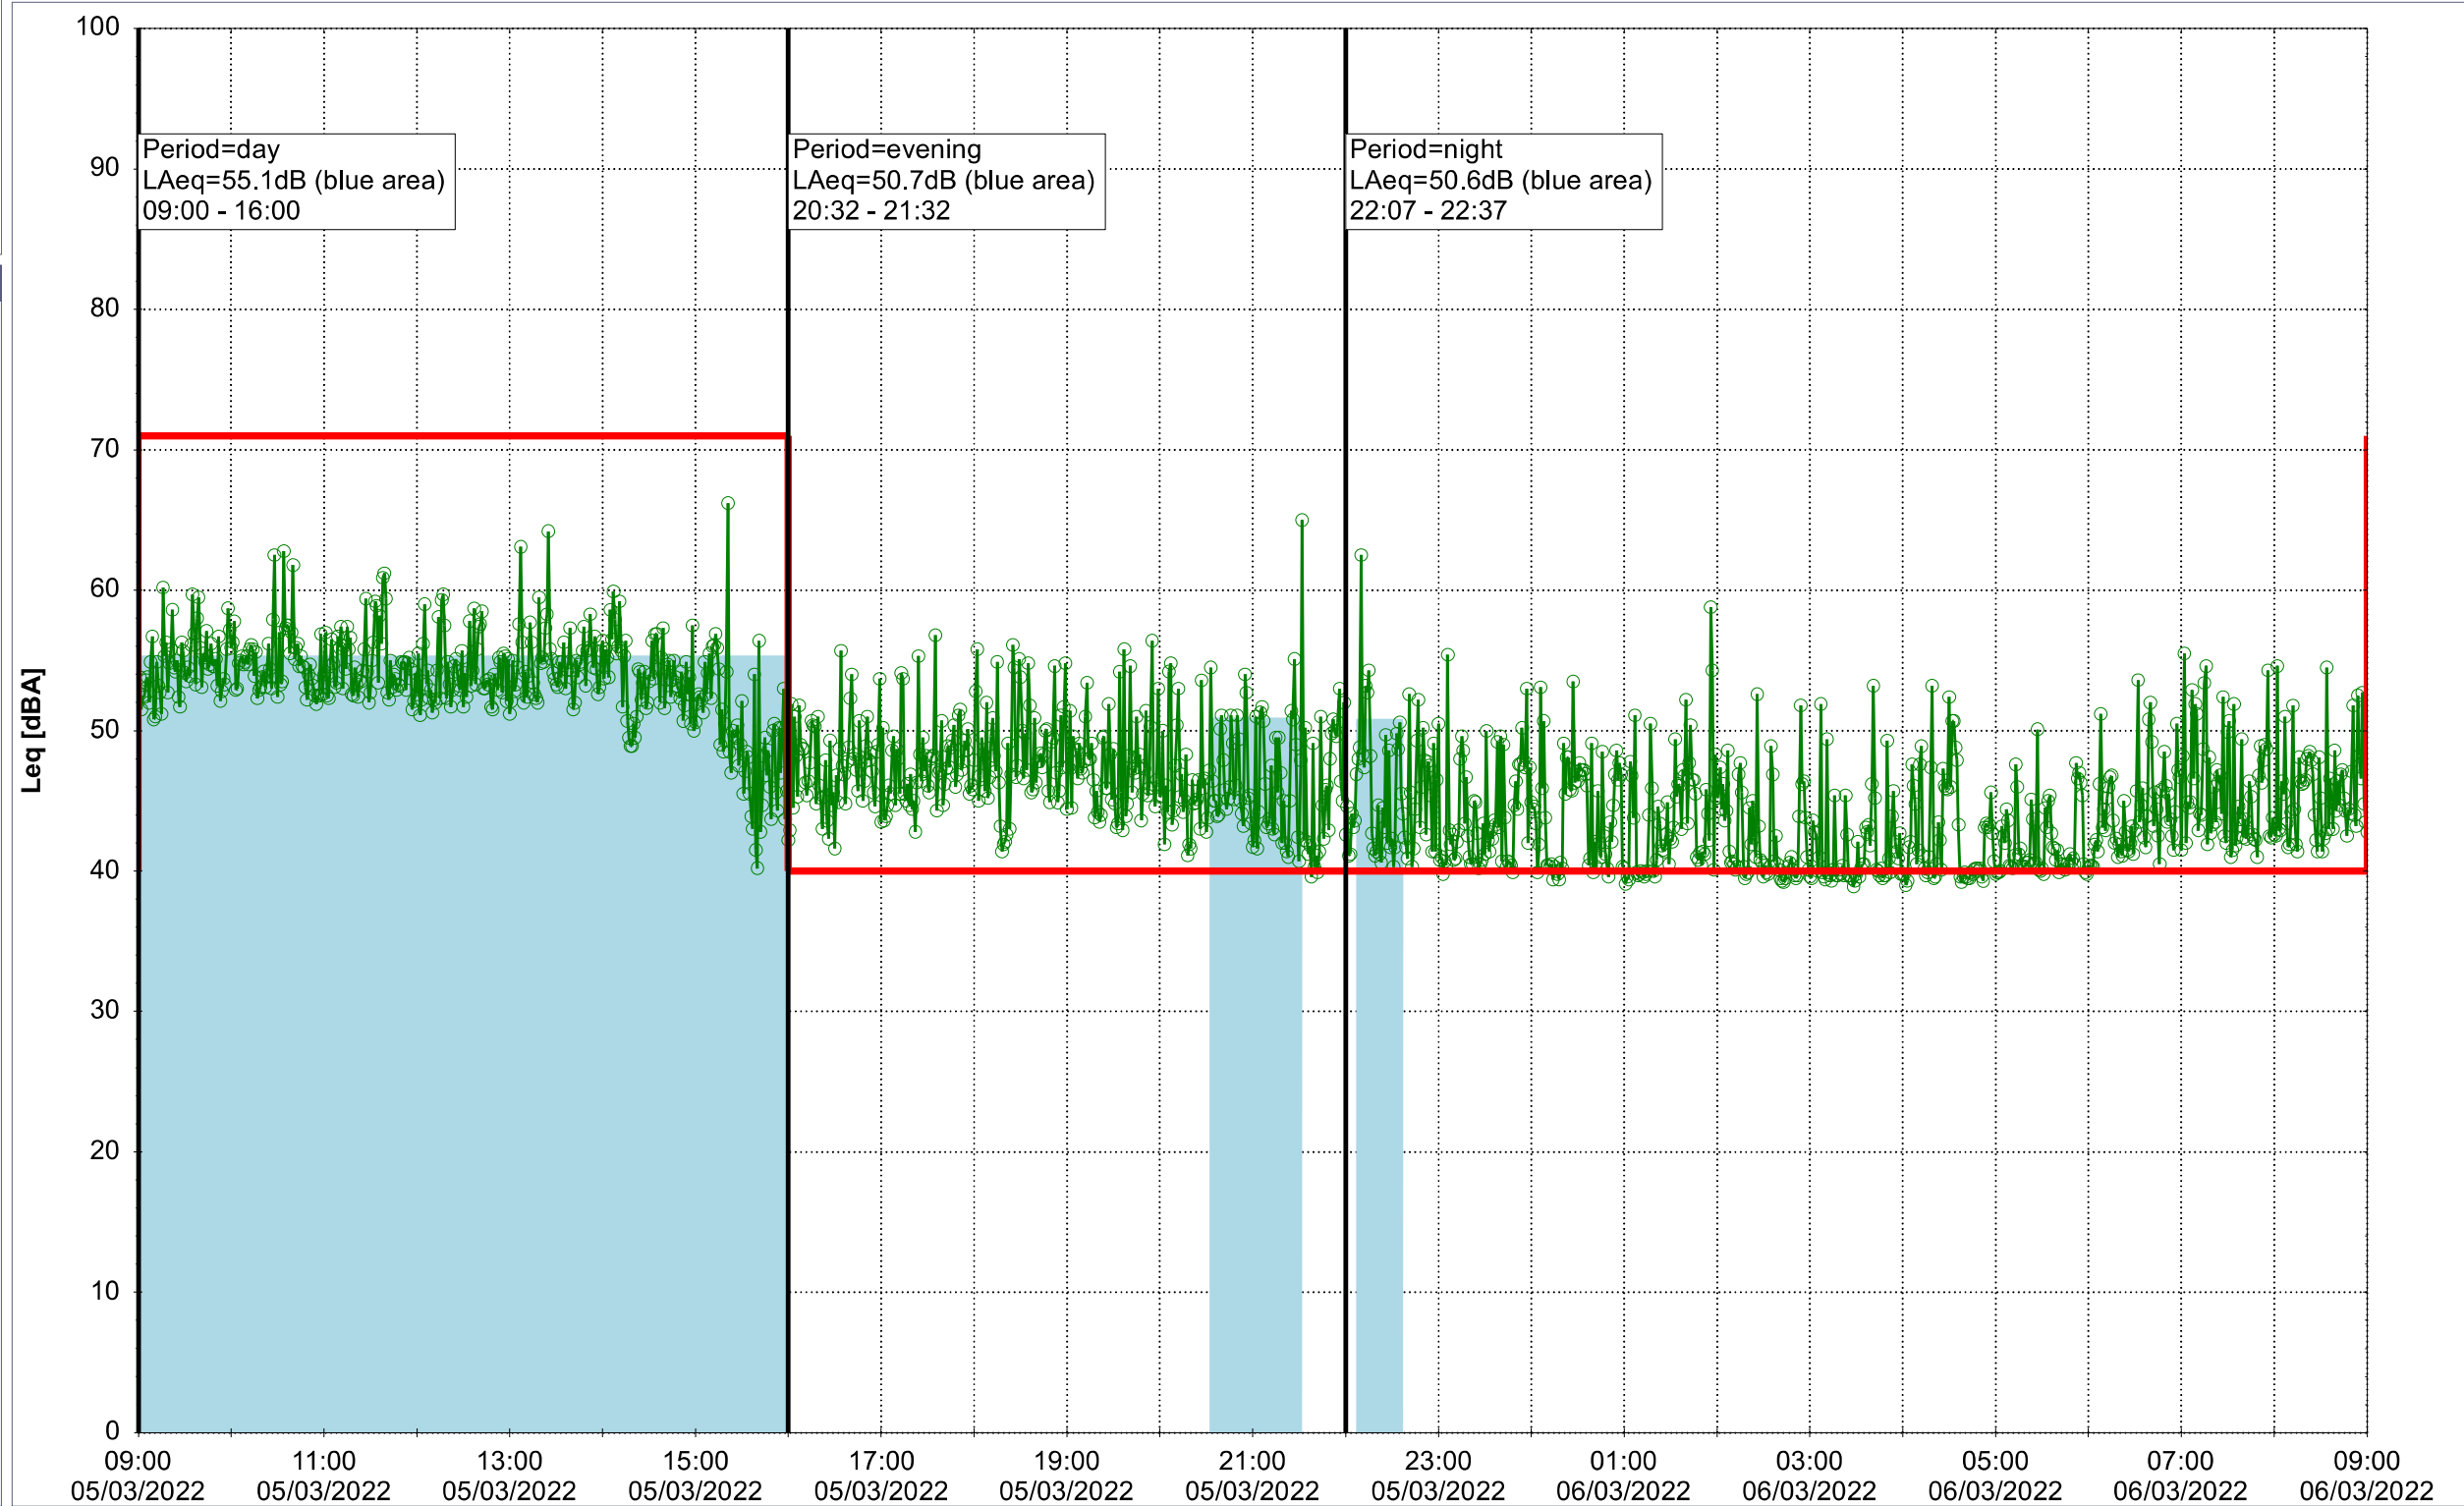

...

Noise Time Related Diagram

03/03/2022

04/03/2022

o o o NEL_NS01

Project: Kronos Sydhavnen
Construction: Ny Ellebjerg
Location: N-V

Plan View

Remarks

...

Noise Time Related Diagram

04/03/2022

05/03/2022

o o o NEL_NS01

Project: Kronos Sydhavnen
Construction: Ny Ellebjerg
Location: N-V

Plan View

Remarks

...

Noise Time Related Diagram

05/03/2022

06/03/2022

o o o NEL_NS01

Project: Kronos Sydhavnen
Construction: Ny Ellebjerg
Location: N-V

Plan View

Remarks