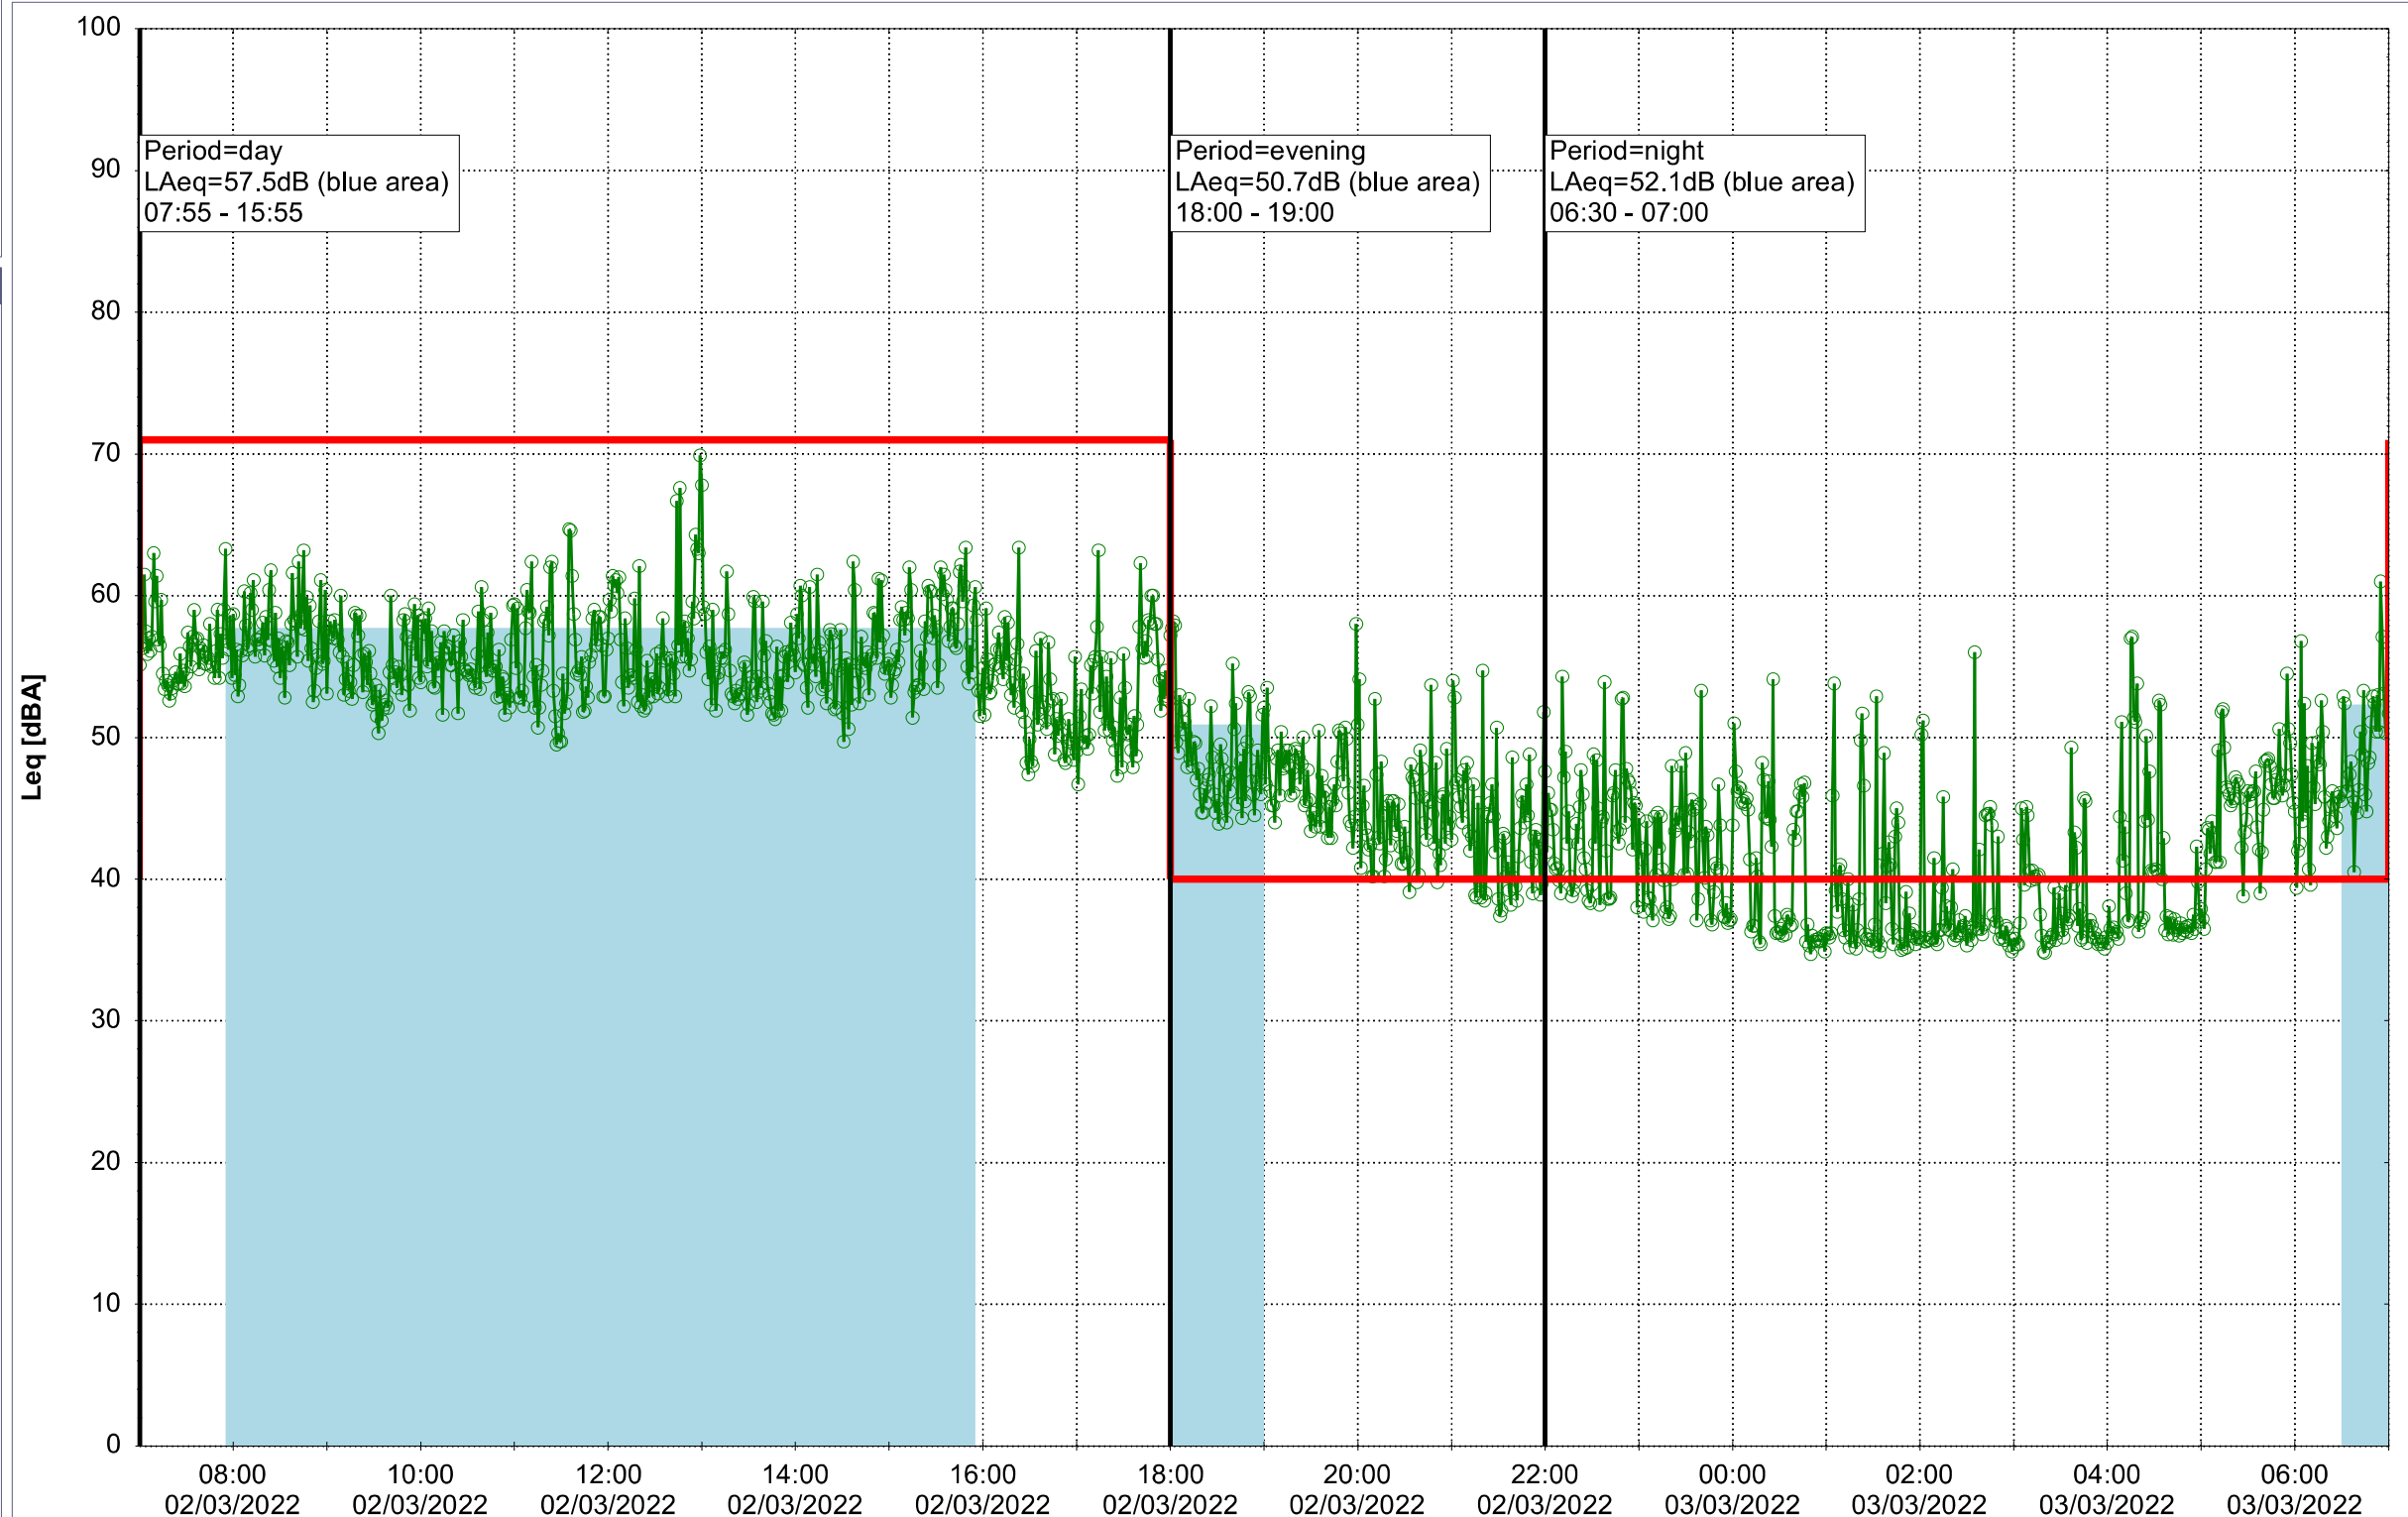

Plan View

Remarks

...

Noise Time Related Diagram

01/03/2022
02/03/2022

o o o NEL_NS01

Project: Kronos Sydhavnen
Construction: Ny Ellebjerg
Location: N-V

Plan View

Remarks

...

Noise Time Related Diagram

02/03/2022
03/03/2022

o o o NEL_NS01

Project: Kronos Sydhavnen
Construction: Ny Ellebjerg
Location: N-V

Plan View

Remarks

...

Noise Time Related Diagram

03/03/2022

04/03/2022

o o o NEL_NS01

Project: Kronos Sydhavnen
Construction: Ny Ellebjerg
Location: N-V

Plan View

Remarks

...

Noise Time Related Diagram

05/03/2022

06/03/2022

o o o NEL_NS01

Project: Kronos Sydhavnen
Construction: Ny Ellebjerg
Location: N-V

Plan View

Remarks