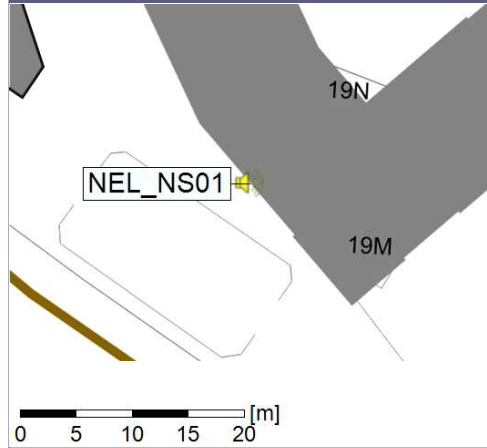

...

Noise Time Related Diagram

04/03/2022

05/03/2022

o o o NEL_NS01

Project: Kronos Sydhavnen
Construction: Ny Ellebjerg
Location: N-V

Plan View

Remarks