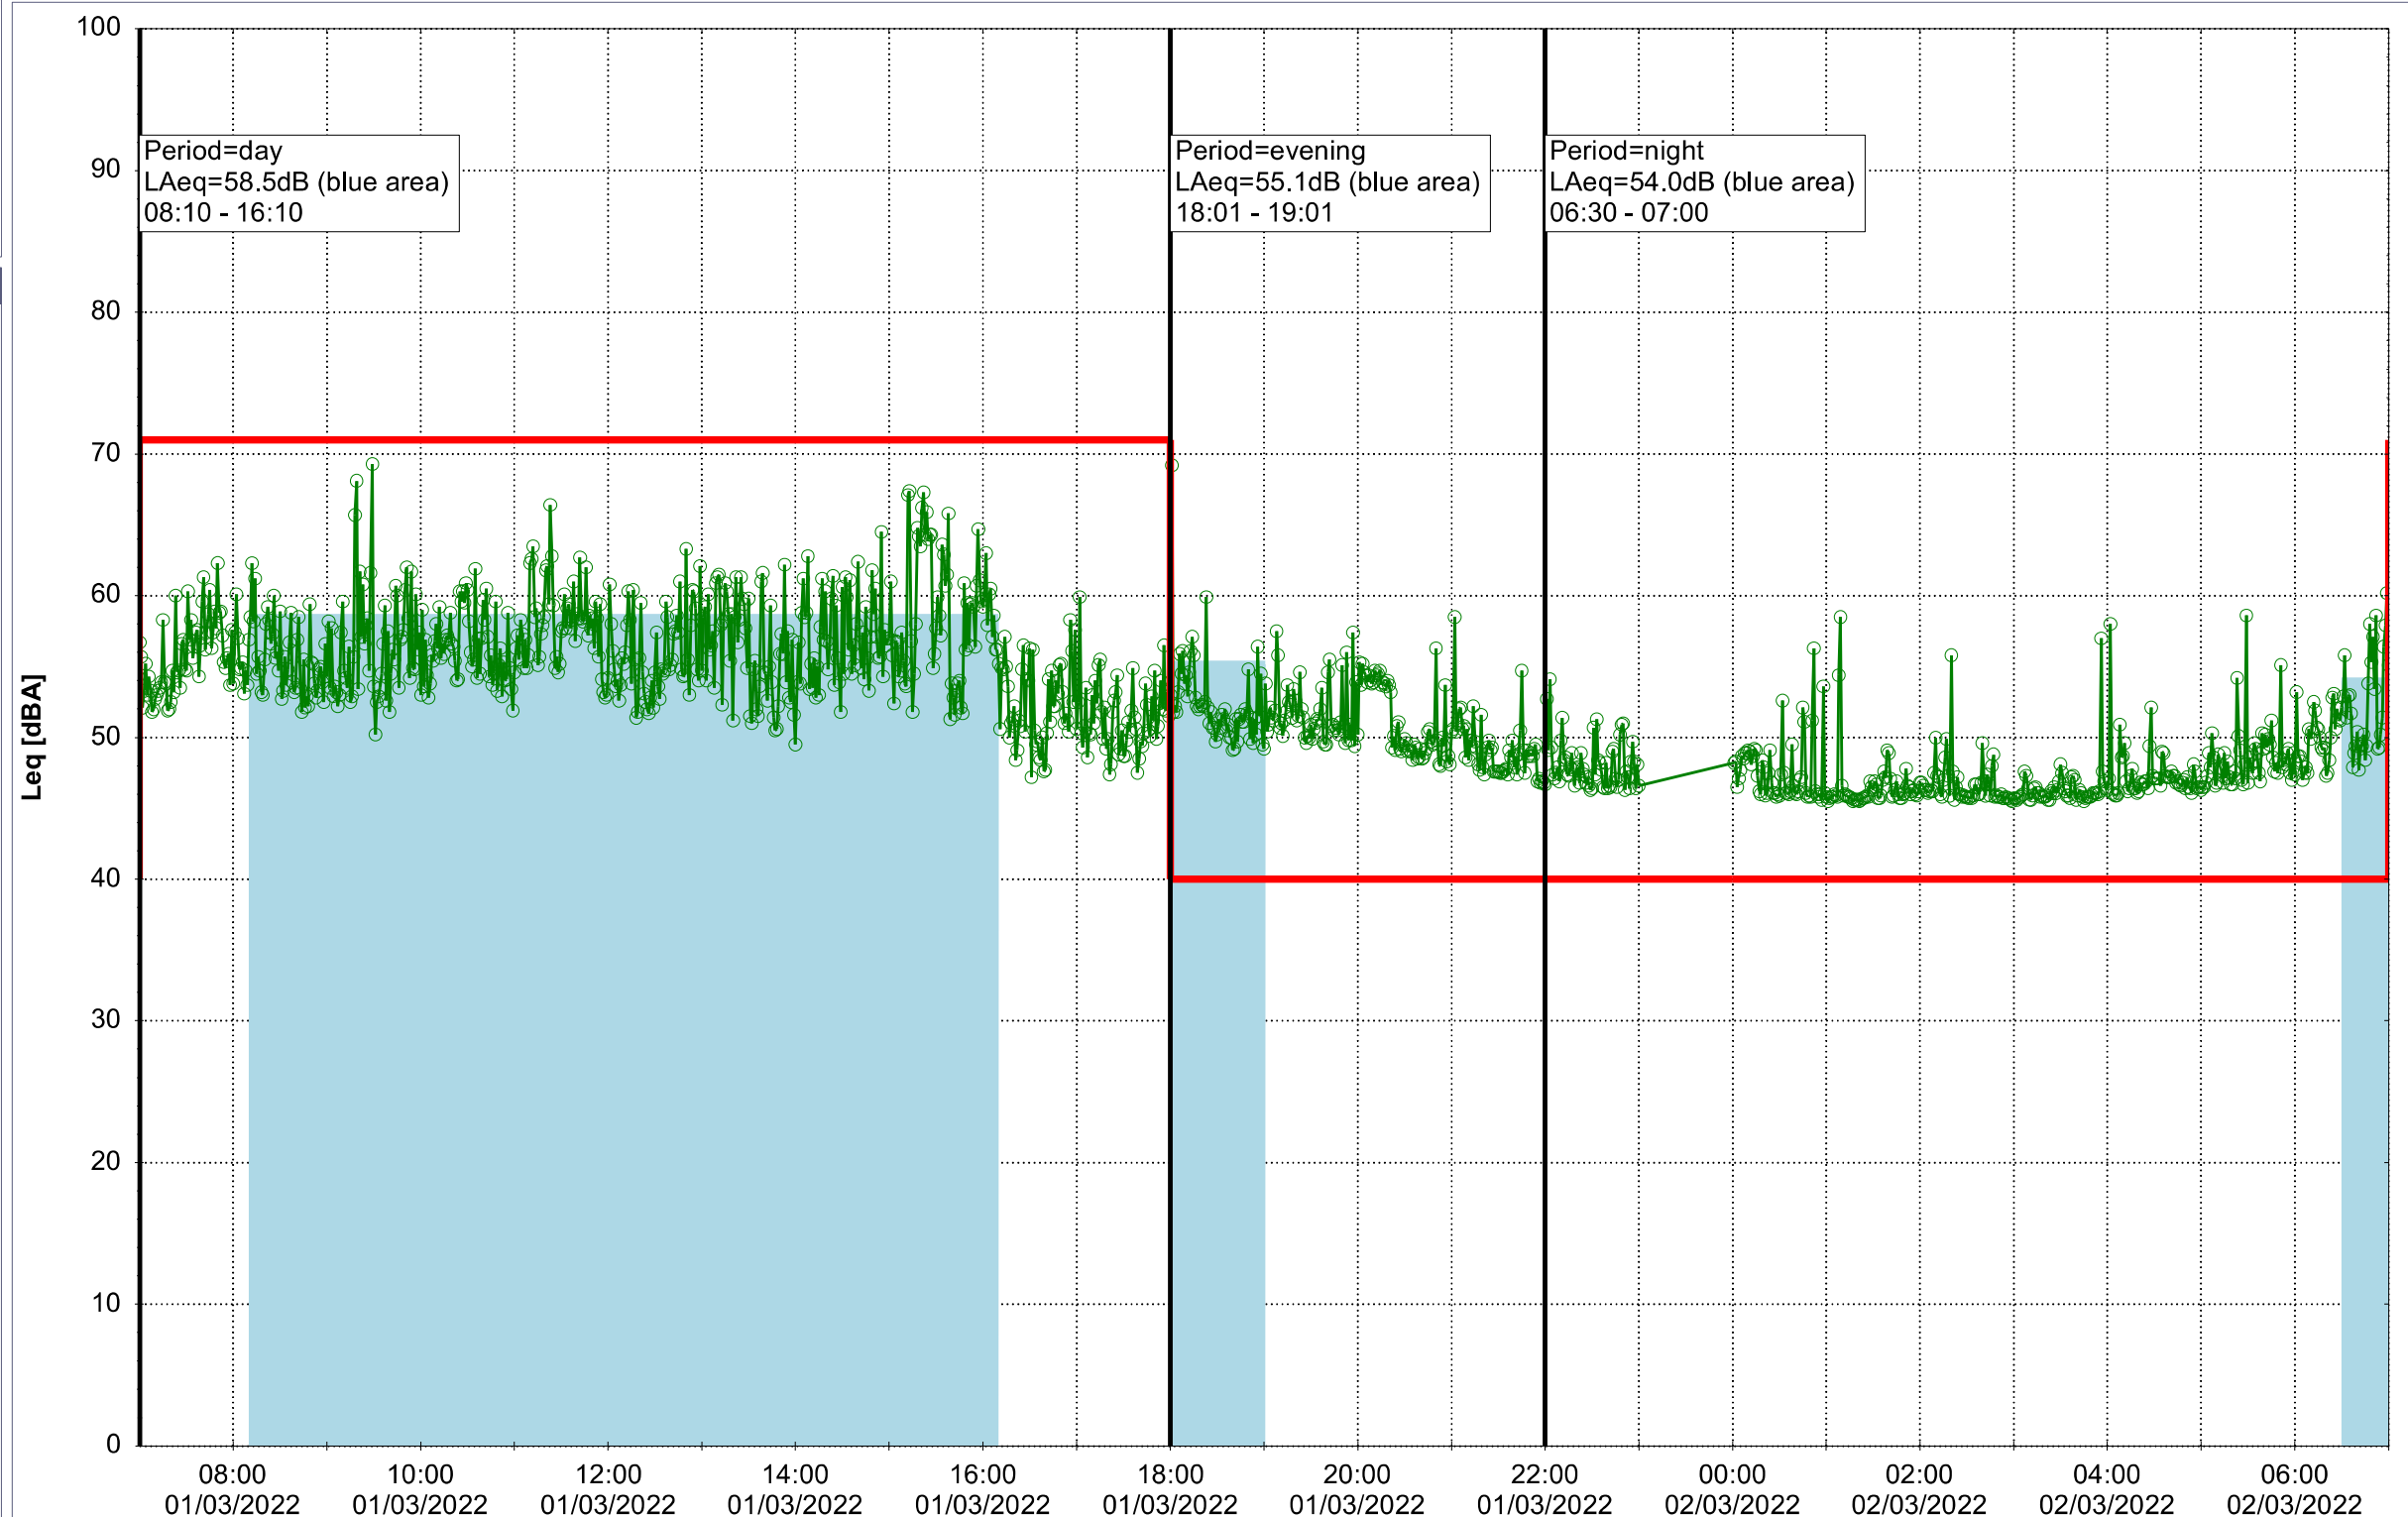

Plan View

Remarks

...

Noise Time Related Diagram

01/03/2022
02/03/2022

o o o NEL_NS01

Project: Kronos Sydhavnen
Construction: Ny Ellebjerg
Location: N-V

Plan View

Remarks

...

Noise Time Related Diagram

02/03/2022
03/03/2022

o o o NEL_NS01

Project: Kronos Sydhavnen
Construction: Ny Ellebjerg
Location: N-V

Plan View

Remarks

...

Noise Time Related Diagram

03/03/2022

04/03/2022

o o o NEL_NS01

Project: Kronos Sydhavnen
Construction: Ny Ellebjerg
Location: N-V

Plan View

Remarks

...

Noise Time Related Diagram

05/03/2022

06/03/2022

o o o NEL_NS01

Project: Kronos Sydhavnen
Construction: Ny Ellebjerg
Location: N-V

Plan View

Remarks