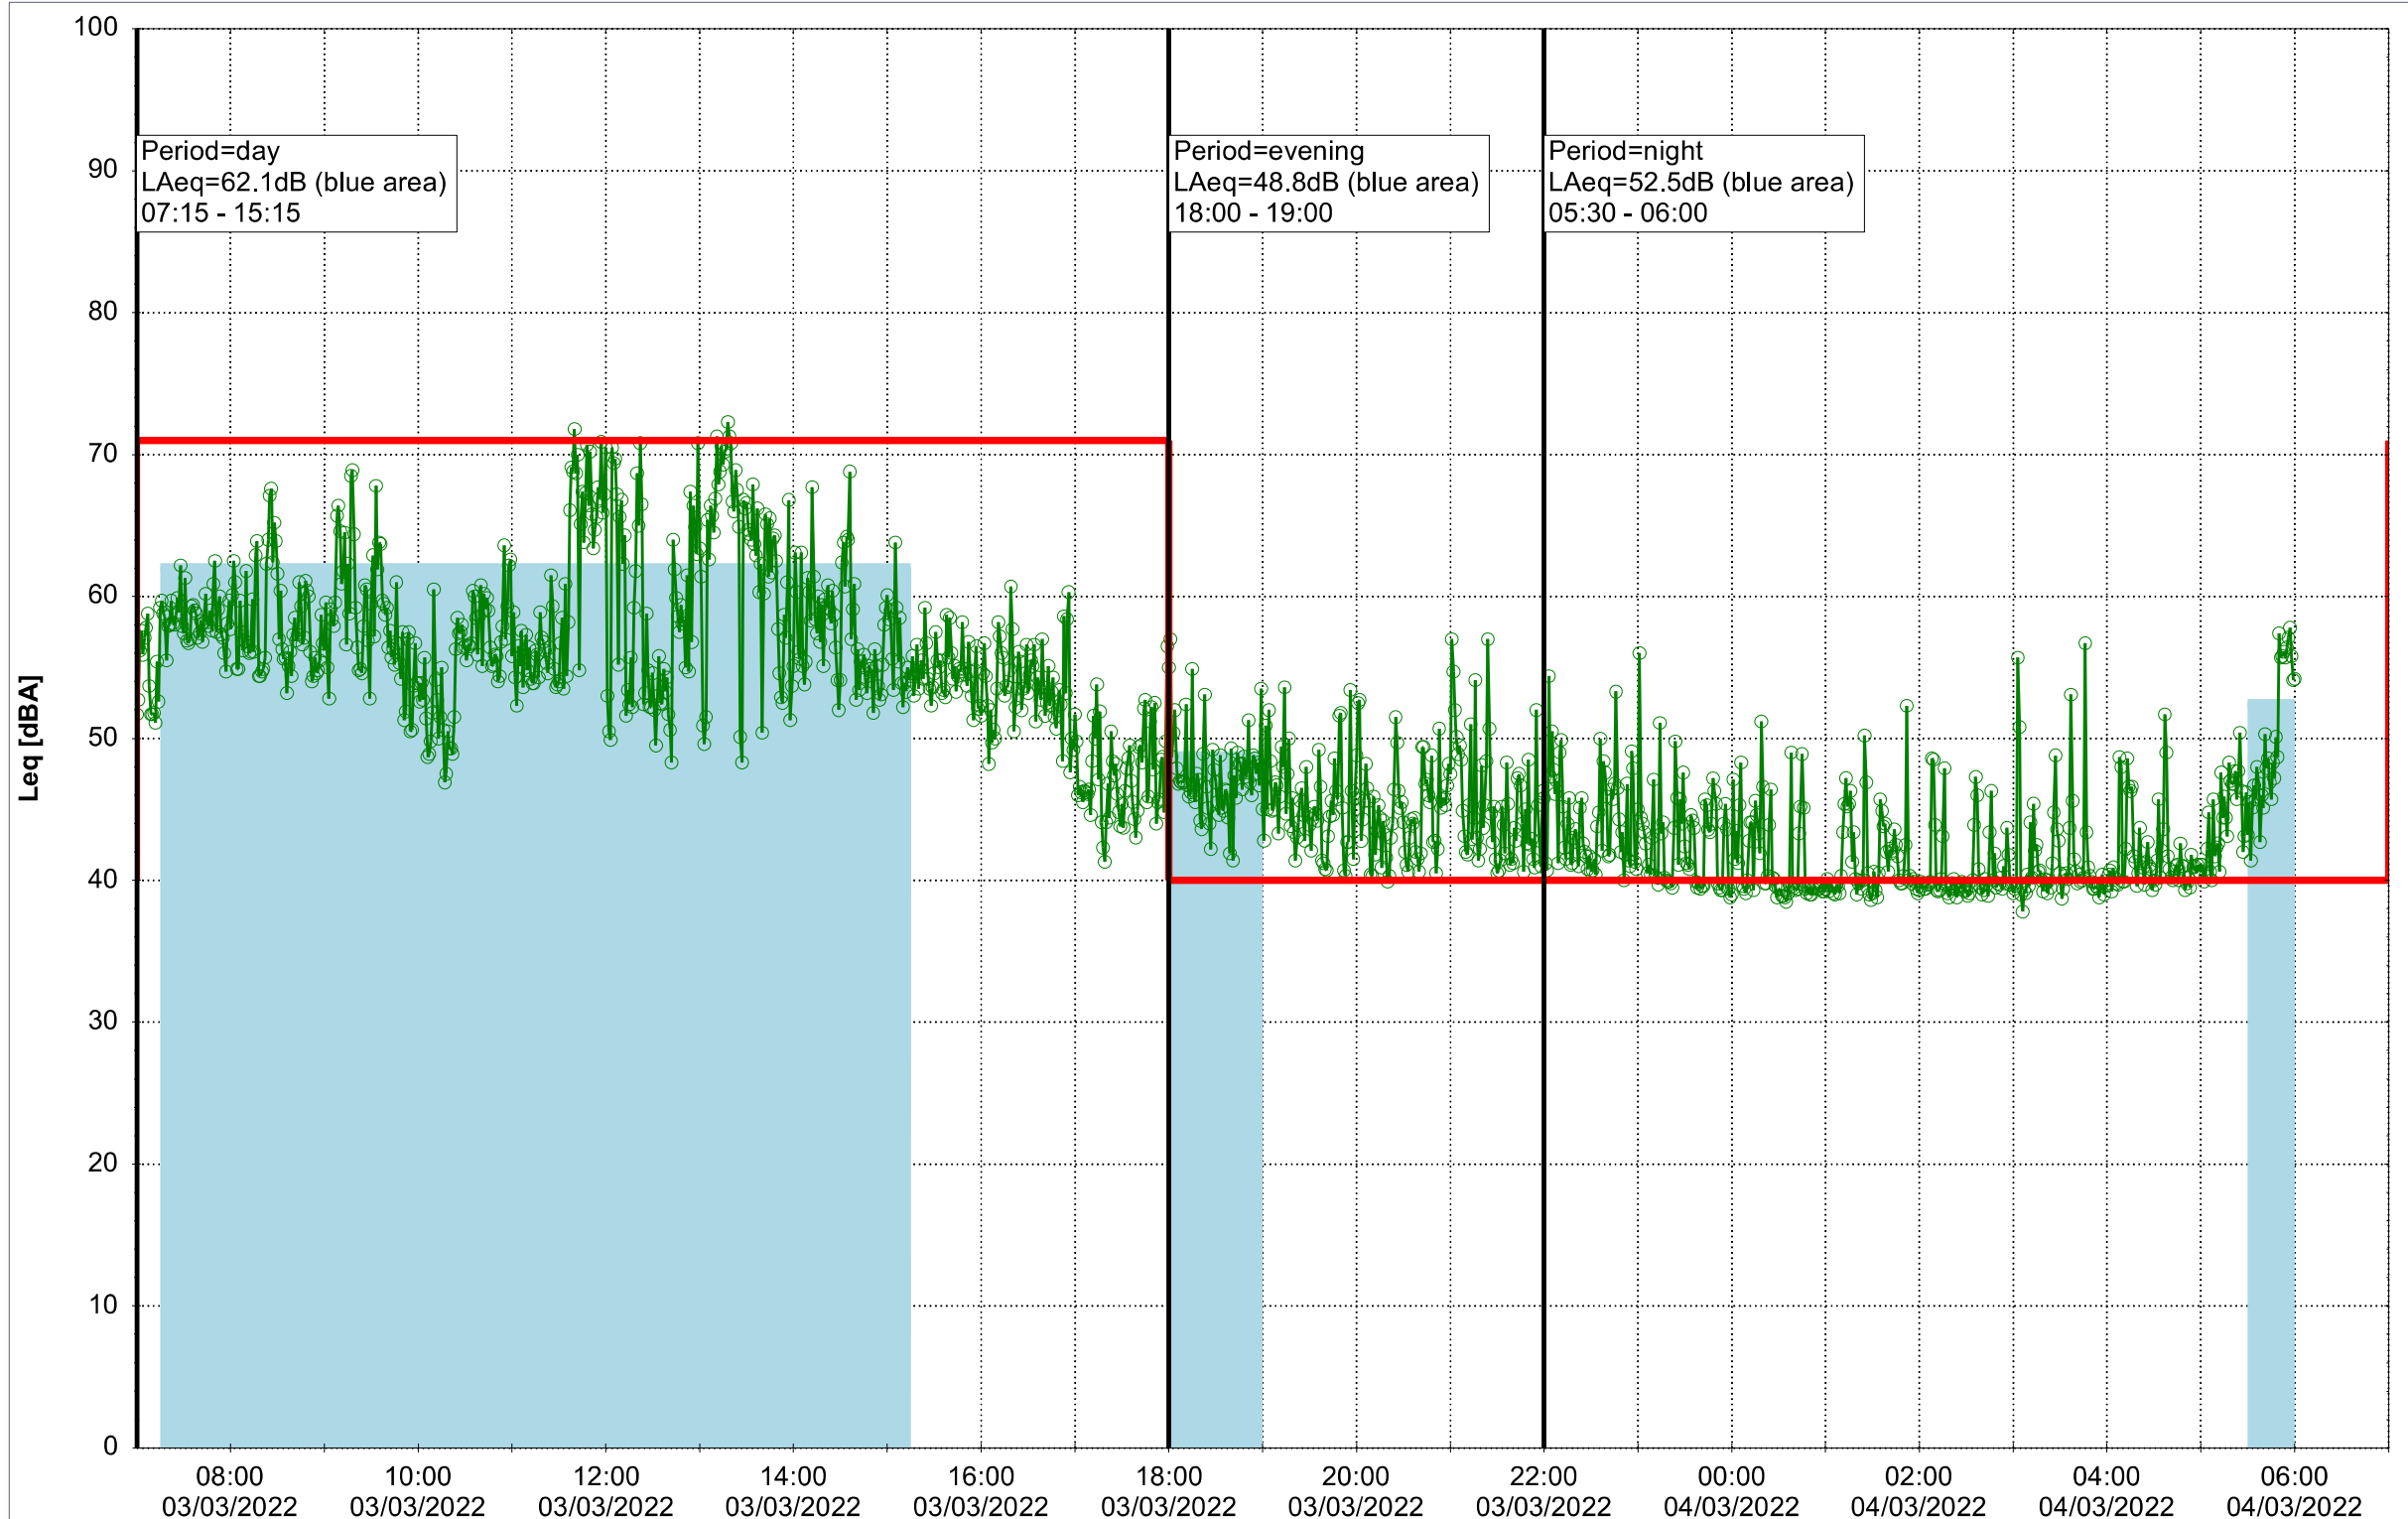

Remarks

...

Noise Time Related Diagram

02/03/2022
03/03/2022

o o o NEL_NS01

Project: Kronos Sydhavnen
Construction: Ny Ellebjerg
Location: N-V

Plan View

Remarks

...

Noise Time Related Diagram

03/03/2022

04/03/2022

o o o NEL_NS01

Project: Kronos Sydhavnen
Construction: Ny Ellebjerg
Location: N-V

Plan View

Remarks

...

Noise Time Related Diagram

04/03/2022

05/03/2022

o o o NEL_NS01

Project: Kronos Sydhavnen
Construction: Ny Ellebjerg
Location: N-V

Plan View

Remarks

...

Noise Time Related Diagram

05/03/2022

06/03/2022

o o o NEL_NS01

Project: Kronos Sydhavnen
Construction: Ny Ellebjerg
Location: N-V

Plan View

Remarks