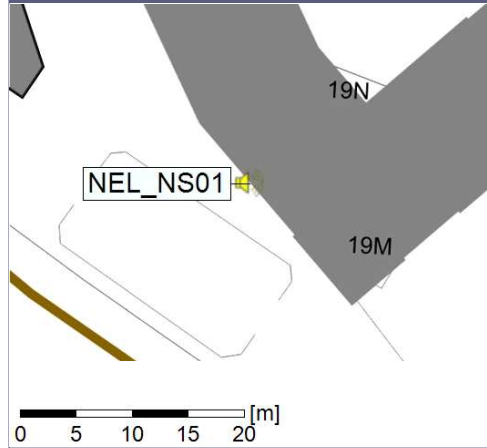

Remarks

...

Noise Time Related Diagram

02/03/2022
03/03/2022

o o o NEL_NS01

Project: Kronos Sydhavnen
Construction: Ny Ellebjerg
Location: N-V

Plan View

Remarks