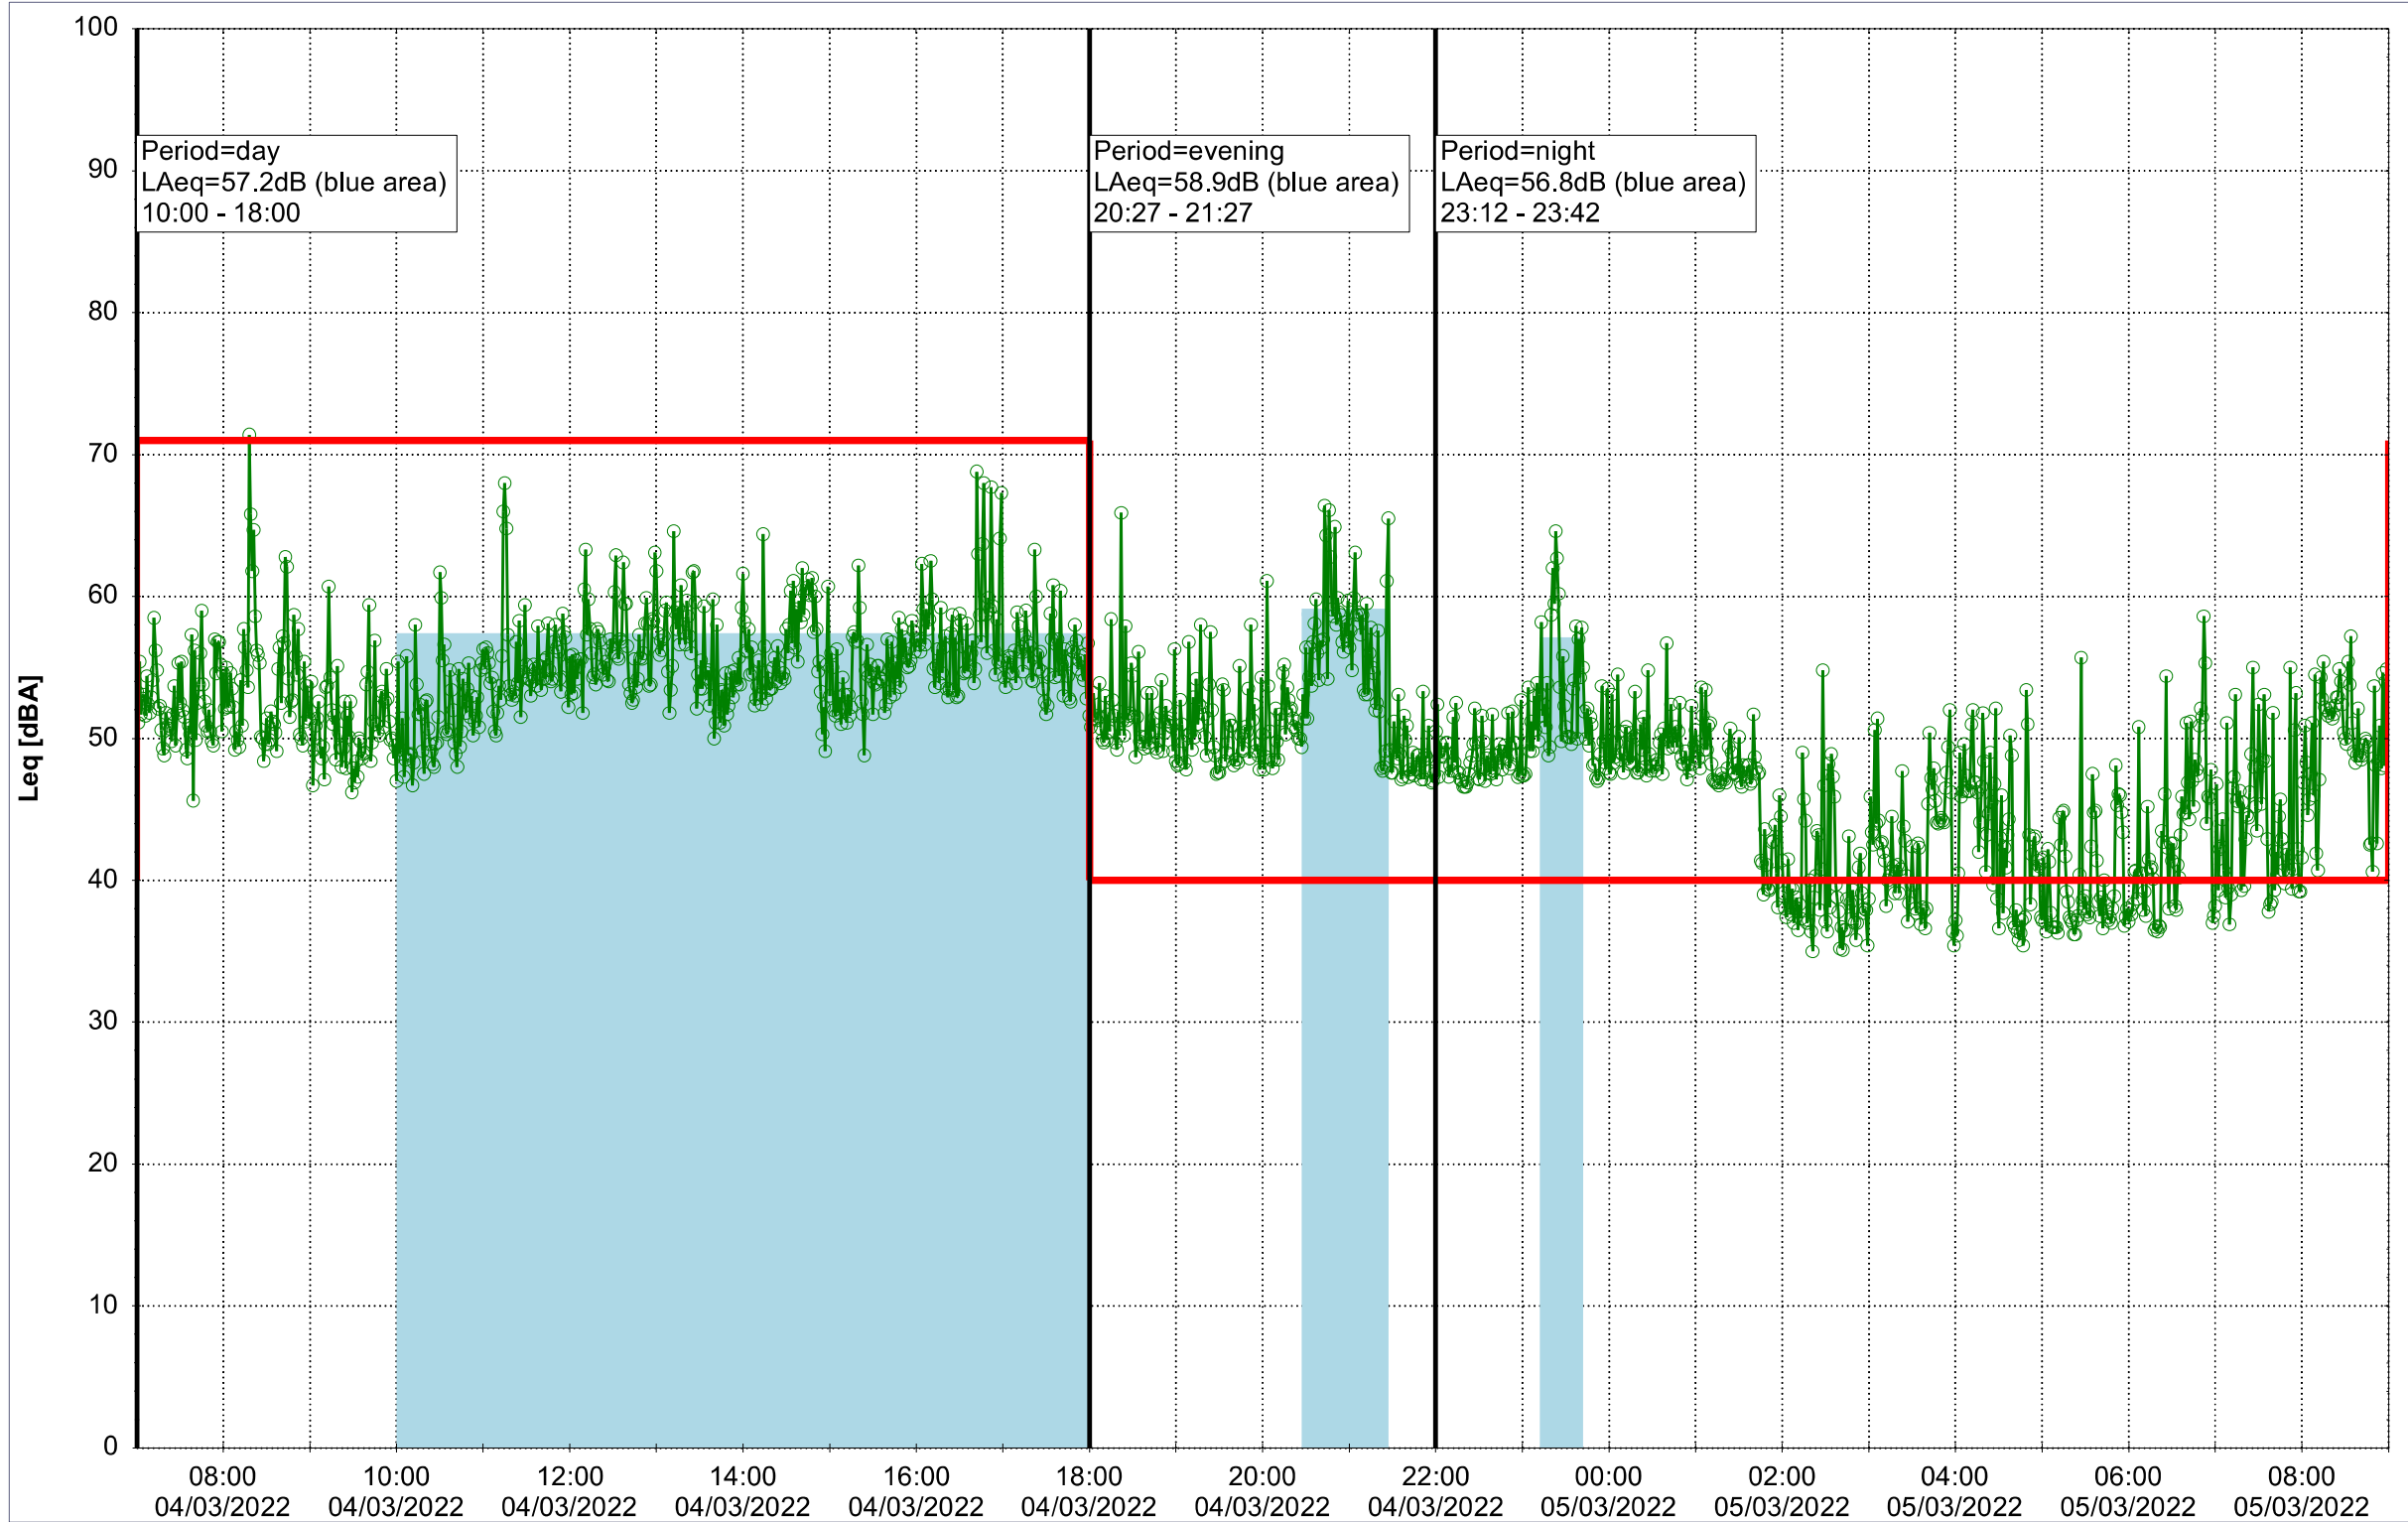

...

Noise Time Related Diagram

03/03/2022

04/03/2022

o o o NEL_NS01

Project: Kronos Sydhavnen
Construction: Ny Ellebjerg
Location: N-V

Plan View

Remarks

...

Noise Time Related Diagram

04/03/2022

05/03/2022

o o o NEL_NS01

Project: Kronos Sydhavnen
Construction: Ny Ellebjerg
Location: N-V

Plan View

Remarks

...

Noise Time Related Diagram

05/03/2022

06/03/2022

o o o NEL_NS01

Project: Kronos Sydhavnen
Construction: Ny Ellebjerg
Location: N-V

Plan View

Remarks