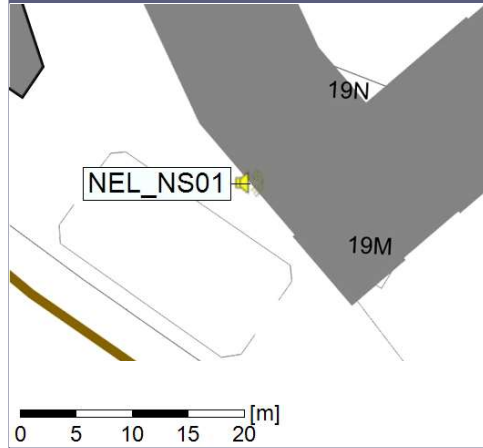

...

Noise Time Related Diagram

05/03/2022

06/03/2022

o o o NEL_NS01

Project: Kronos Sydhavnen
Construction: Ny Ellebjerg
Location: N-V

Plan View

Remarks