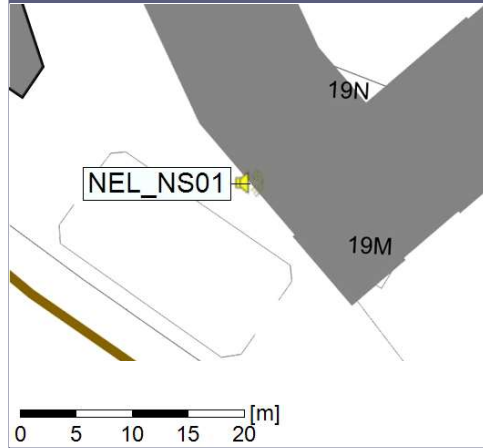

Project: Kronos Sydhavnen
Construction: Ny Ellebjerg
Location: N-V

Plan View

Remarks

...

Noise Time Related Diagram

28/02/2022
01/03/2022

o o o NEL_NS01

Project: Kronos Sydhavnen
Construction: Ny Ellebjerg
Location: N-V

Plan View

Remarks

...

Noise Time Related Diagram

01/03/2022
02/03/2022

o o o NEL_NS01

Project: Kronos Sydhavnen
Construction: Ny Ellebjerg
Location: N-V

Plan View