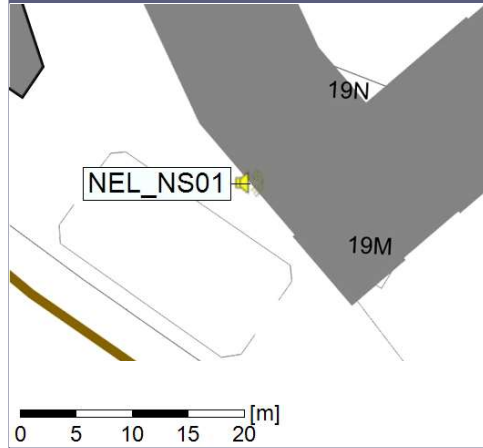

Plan View

Remarks

...

Noise Time Related Diagram

01/03/2022
02/03/2022

o o o NEL_NS01

Project: Kronos Sydhavnen
Construction: Ny Ellebjerg
Location: N-V

Plan View