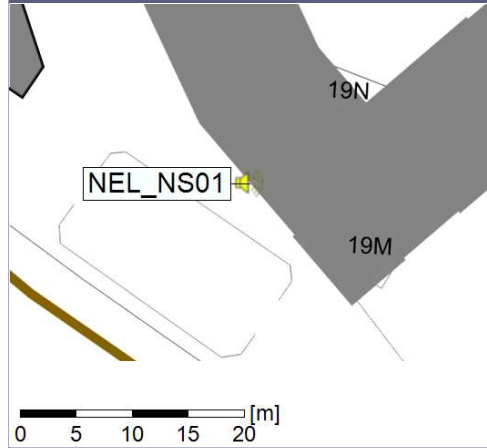

...

Noise Time Related Diagram

03/03/2022

04/03/2022

o o o NEL_NS01

Project: Kronos Sydhavnen
Construction: Ny Ellebjerg
Location: N-V

Plan View

Remarks