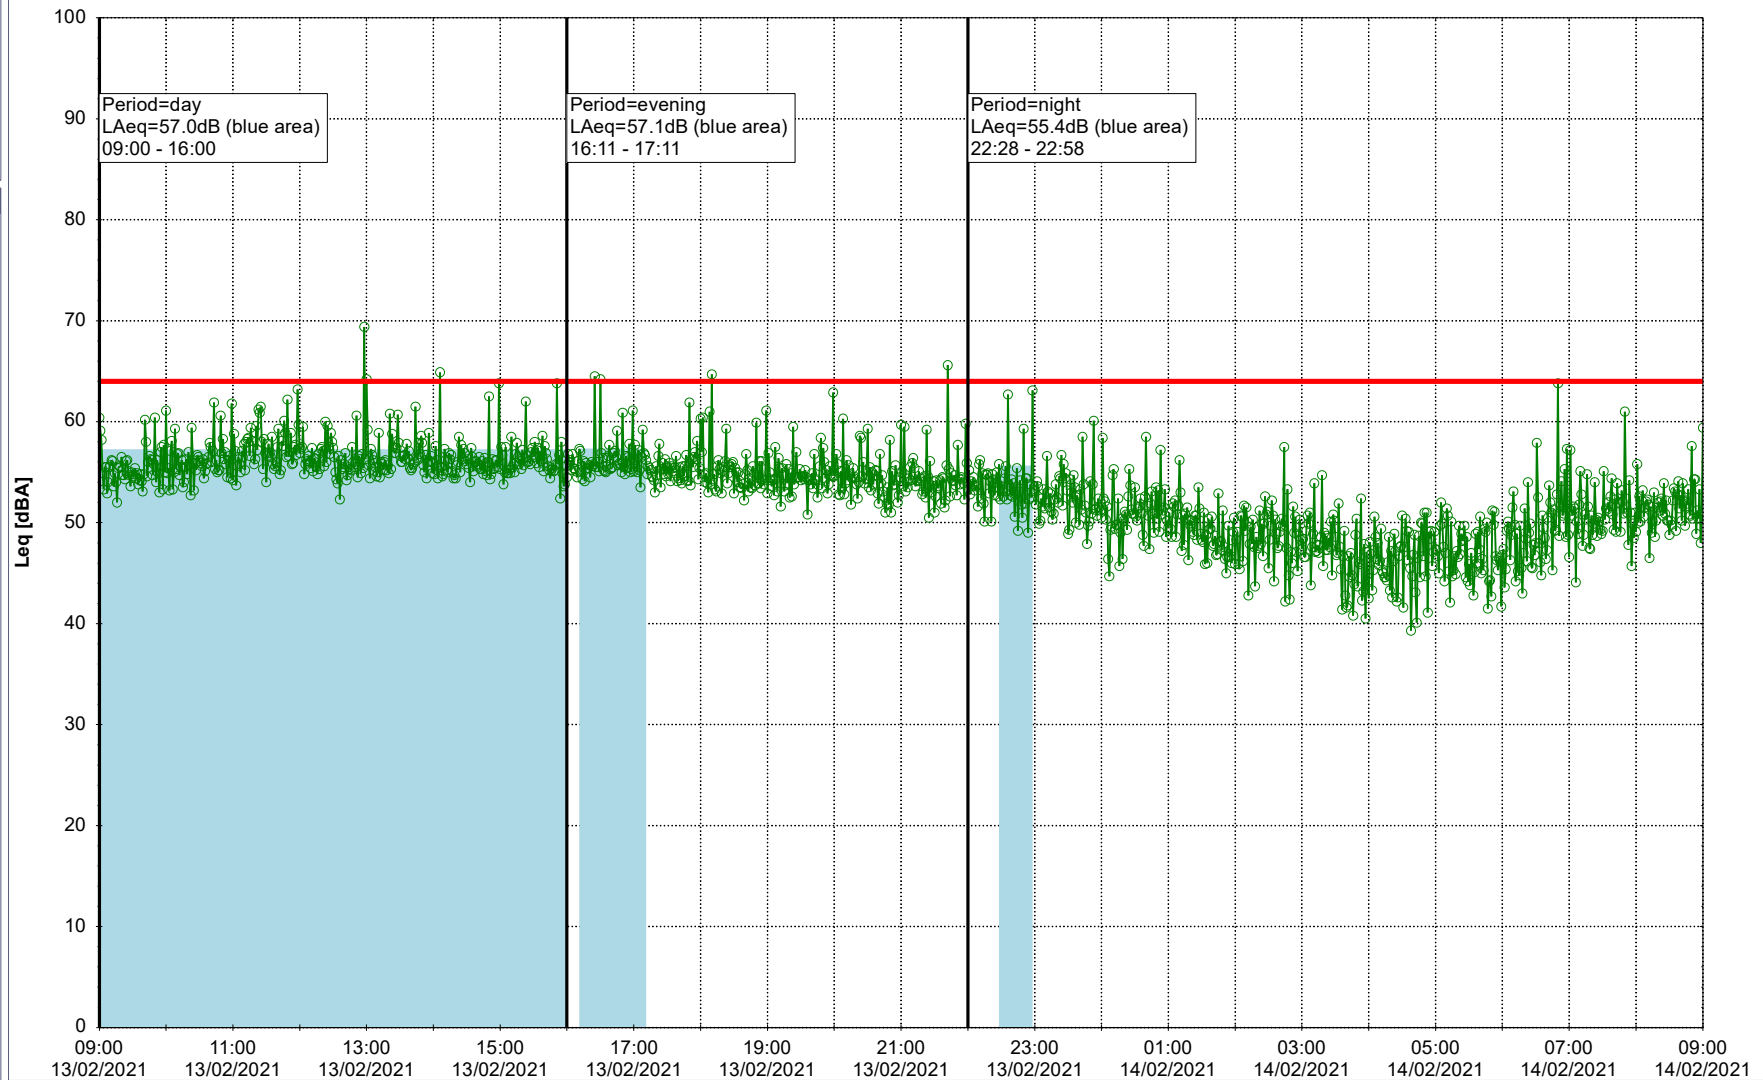

Project: Kronos Sydhavnen
Construction: Gåsebæk
Location: N-V

12/02/2021
13/02/2021

Remarks

...

Noise Time Related Diagram

○○○○ GAB_NS01

Project: Kronos Sydhavnen
Construction: Gåsebæk
Location: N-V

13/02/2021
14/02/2021

Remarks

...

Noise Time Related Diagram

○○○ GAB_NS01

Project: Kronos Sydhavnen
Construction: Gåsebæk
Location: N-V

14/02/2021
15/02/2021

Noise Time Related Diagram

○○○○ GAB_NS01