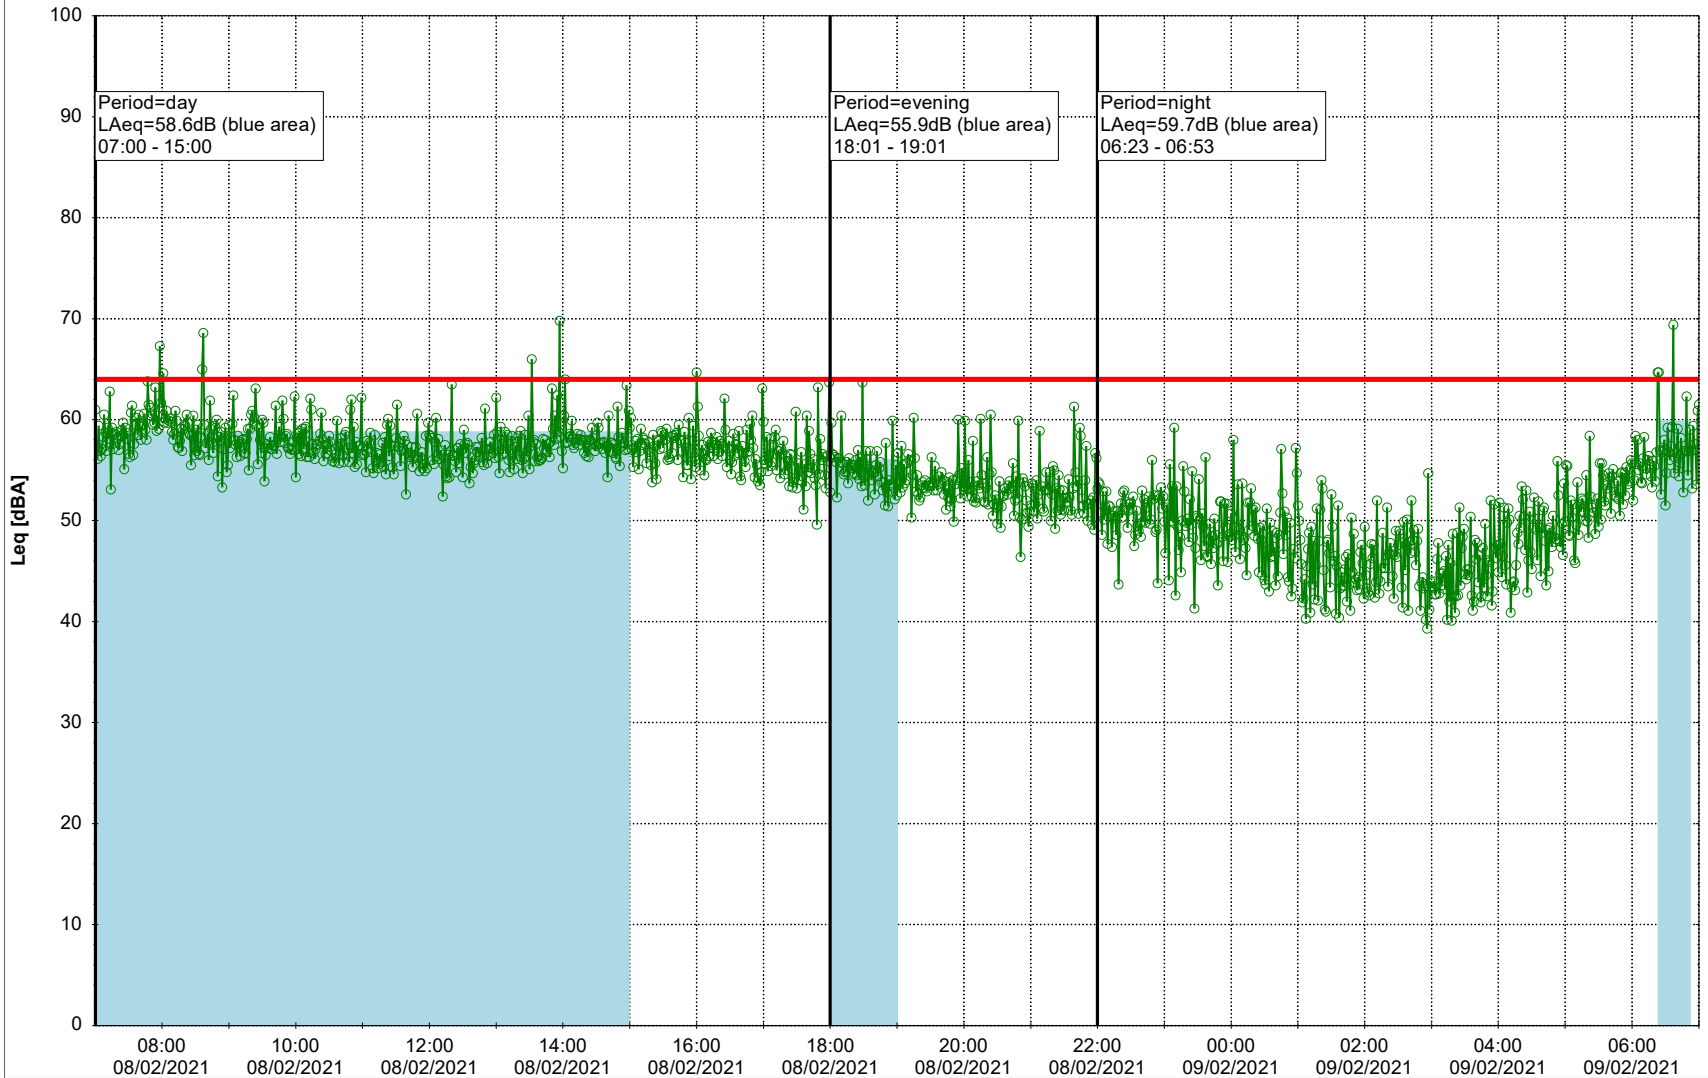

Project: Kronos Sydhavnen
Construction: Gåsebæk
Location: N-V

08/02/2021
09/02/2021

Remarks

...

Noise Time Related Diagram

○○○ GAB_NS01

Project: Kronos Sydhavnen
Construction: Gåsebæk
Location: N-V

09/02/2021
10/02/2021

Remarks

...

Noise Time Related Diagram

○○○○ GAB_NS01

Project: Kronos Sydhavnen
Construction: Gåsebæk
Location: N-V

10/02/2021
11/02/2021

Noise Time Related Diagram

○○○○ GAB_NS01

Remarks

...

Project: Kronos Sydhavnen
Construction: Gåsebæk
Location: N-V

Remarks

...

Noise Time Related Diagram

11/02/2021
12/02/2021

○○○○ GAB_NS01

Project: Kronos Sydhavnen
Construction: Gåsebæk
Location: N-V

12/02/2021
13/02/2021

Remarks

...

Noise Time Related Diagram

○○○○ GAB_NS01

Project: Kronos Sydhavnen
Construction: Gåsebæk
Location: N-V

13/02/2021
14/02/2021