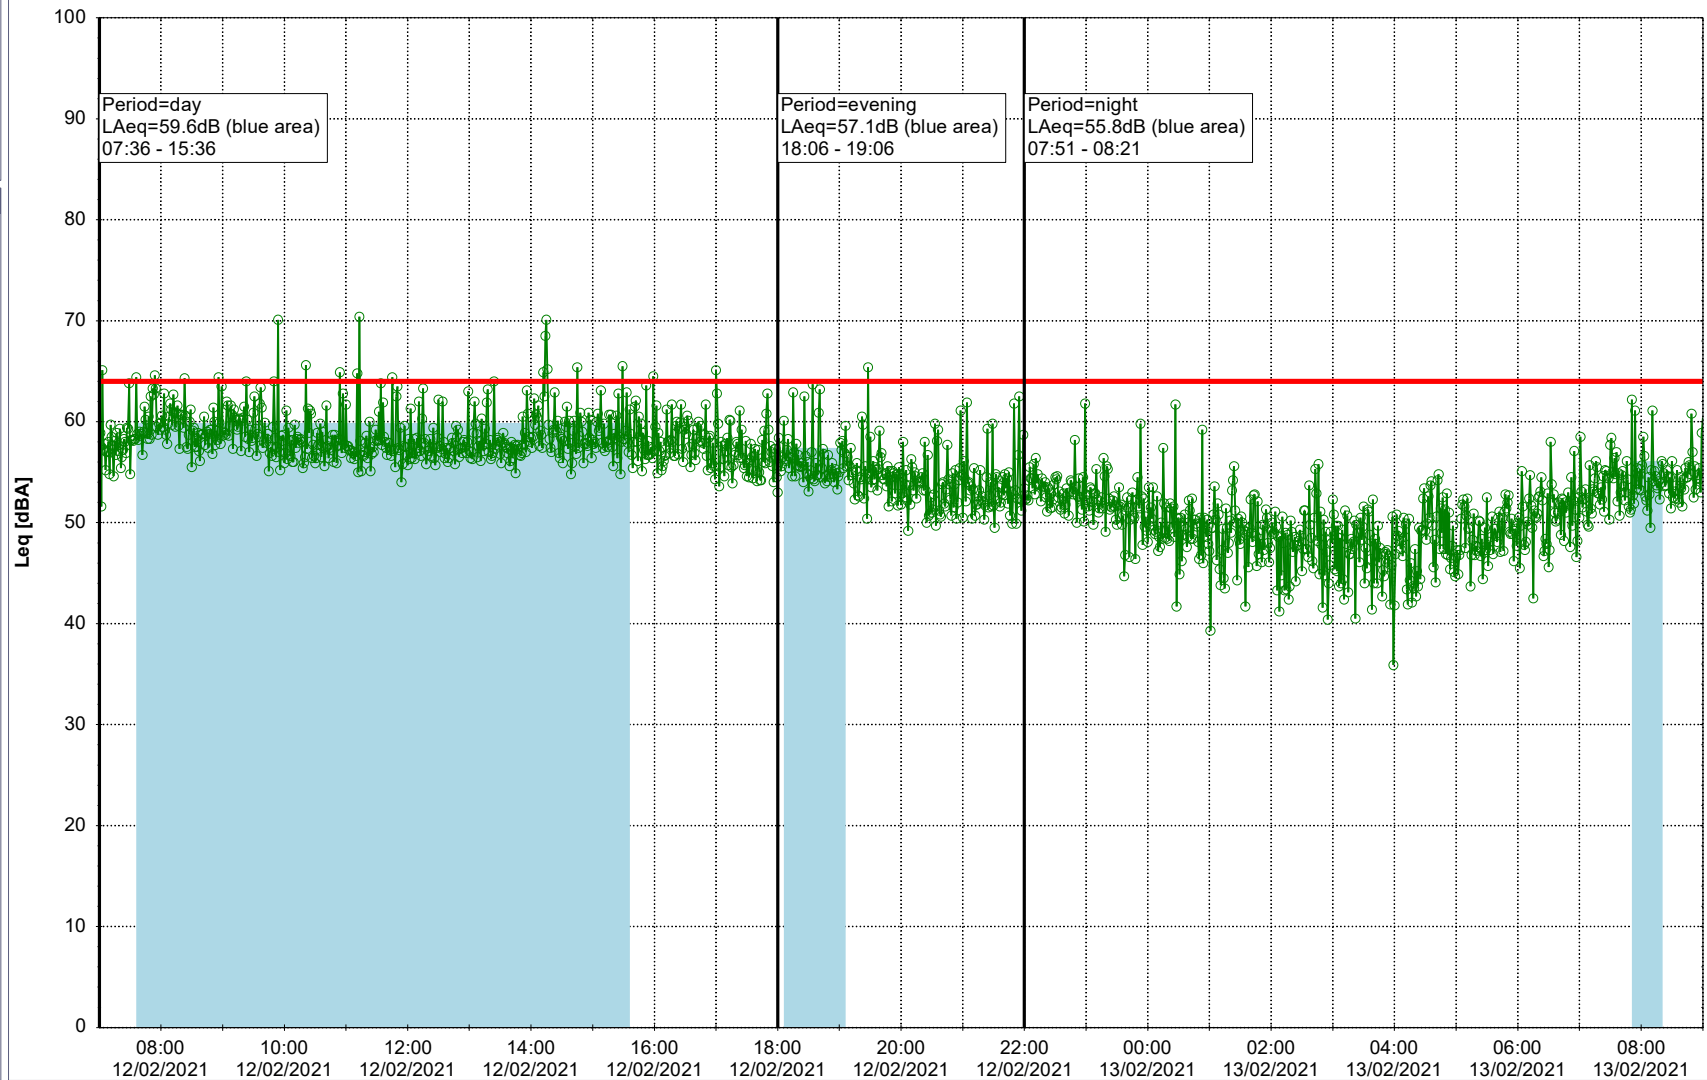

Remarks

...

Project: Kronos Sydhavnen
Construction: Gåsebæk
Location: N-V

Remarks

...

Noise Time Related Diagram

11/02/2021
12/02/2021

○○○○ GAB_NS01

Project: Kronos Sydhavnen
Construction: Gåsebæk
Location: N-V

12/02/2021
13/02/2021

Remarks

...

Noise Time Related Diagram

○○○○ GAB_NS01

Project: Kronos Sydhavnen
Construction: Gåsebæk
Location: N-V

13/02/2021
14/02/2021

Remarks

...

Noise Time Related Diagram

○○○ GAB_NS01

Project: Kronos Sydhavnen
Construction: Gåsebæk
Location: N-V

14/02/2021
15/02/2021

Noise Time Related Diagram

○○○○ GAB_NS01