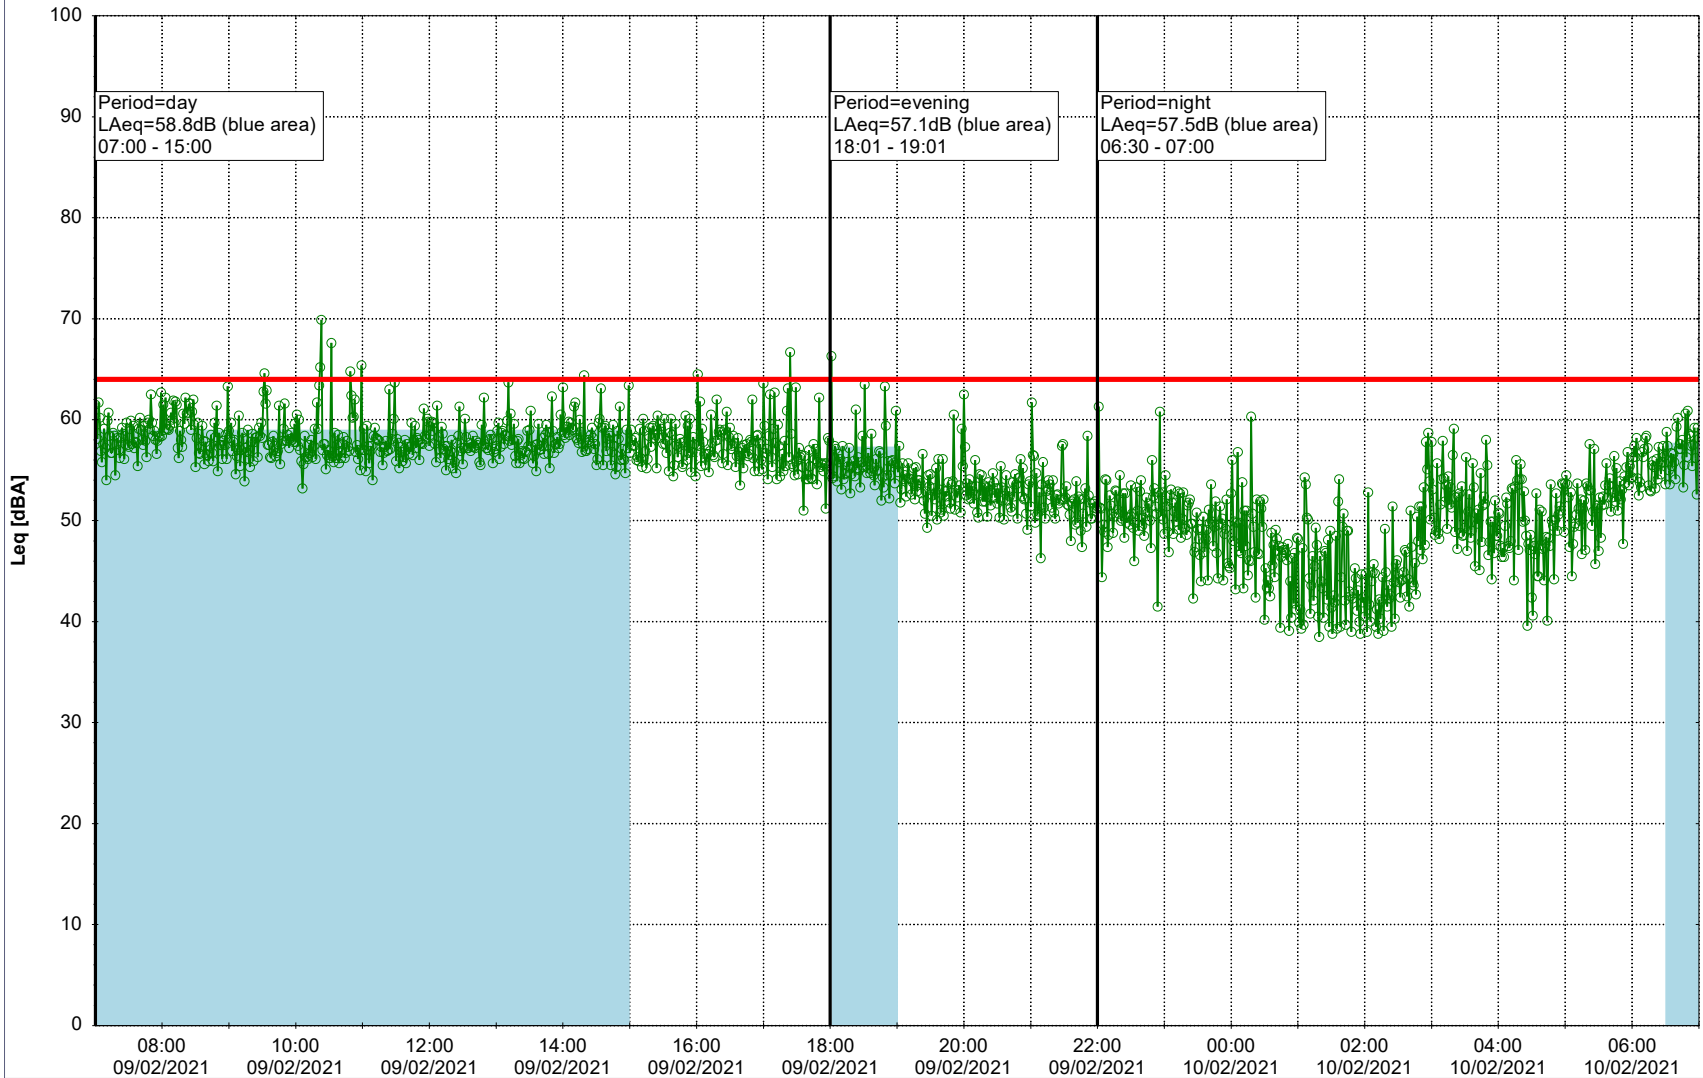

Project: Kronos Sydhavnen
Construction: Gåsebæk
Location: N-V

08/02/2021
09/02/2021

Remarks

...

Noise Time Related Diagram

○○○ GAB_NS01

Project: Kronos Sydhavnen
Construction: Gåsebæk
Location: N-V

09/02/2021
10/02/2021

Remarks

...

Noise Time Related Diagram

○○○○ GAB_NS01

Project: Kronos Sydhavnen
Construction: Gåsebæk
Location: N-V

10/02/2021
11/02/2021

Noise Time Related Diagram

○○○○ GAB_NS01

Remarks

...

Project: Kronos Sydhavnen
Construction: Gåsebæk
Location: N-V

Remarks

...

Noise Time Related Diagram

11/02/2021
12/02/2021

○○○○ GAB_NS01

Project: Kronos Sydhavnen
Construction: Gåsebæk
Location: N-V

12/02/2021
13/02/2021

Remarks

...

Noise Time Related Diagram

○○○○ GAB_NS01

Project: Kronos Sydhavnen
Construction: Gåsebæk
Location: N-V

13/02/2021
14/02/2021