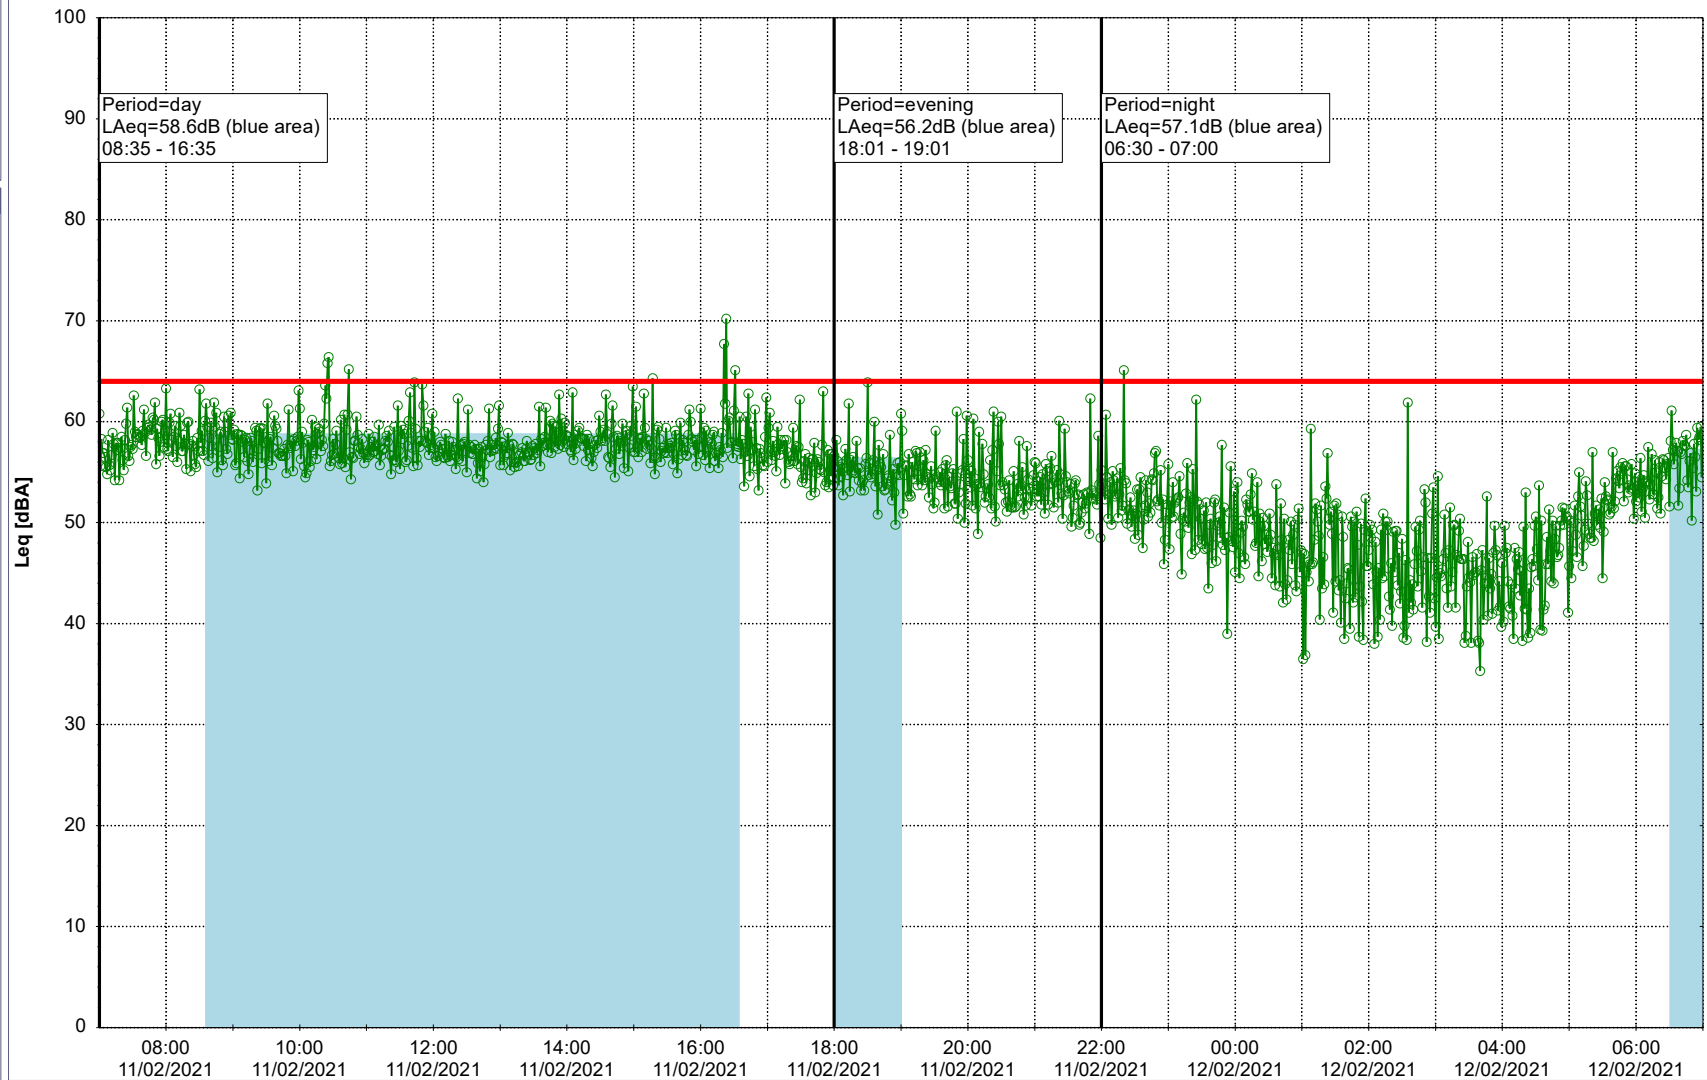

Remarks

...

Noise Time Related Diagram

○○○○ GAB_NS01

Project: Kronos Sydhavnen
Construction: Gåsebæk
Location: N-V

10/02/2021
11/02/2021

Noise Time Related Diagram

○○○○ GAB_NS01

Remarks

...

Project: Kronos Sydhavnen
Construction: Gåsebæk
Location: N-V

Remarks

...

Noise Time Related Diagram

11/02/2021
12/02/2021

○○○○ GAB_NS01

Project: Kronos Sydhavnen
Construction: Gåsebæk
Location: N-V

12/02/2021
13/02/2021

Remarks

...

Noise Time Related Diagram

○○○○ GAB_NS01

Project: Kronos Sydhavnen
Construction: Gåsebæk
Location: N-V

13/02/2021
14/02/2021

Remarks

...

Noise Time Related Diagram

○○○ GAB_NS01

Project: Kronos Sydhavnen
Construction: Gåsebæk
Location: N-V

14/02/2021
15/02/2021

Noise Time Related Diagram

○○○○ GAB_NS01