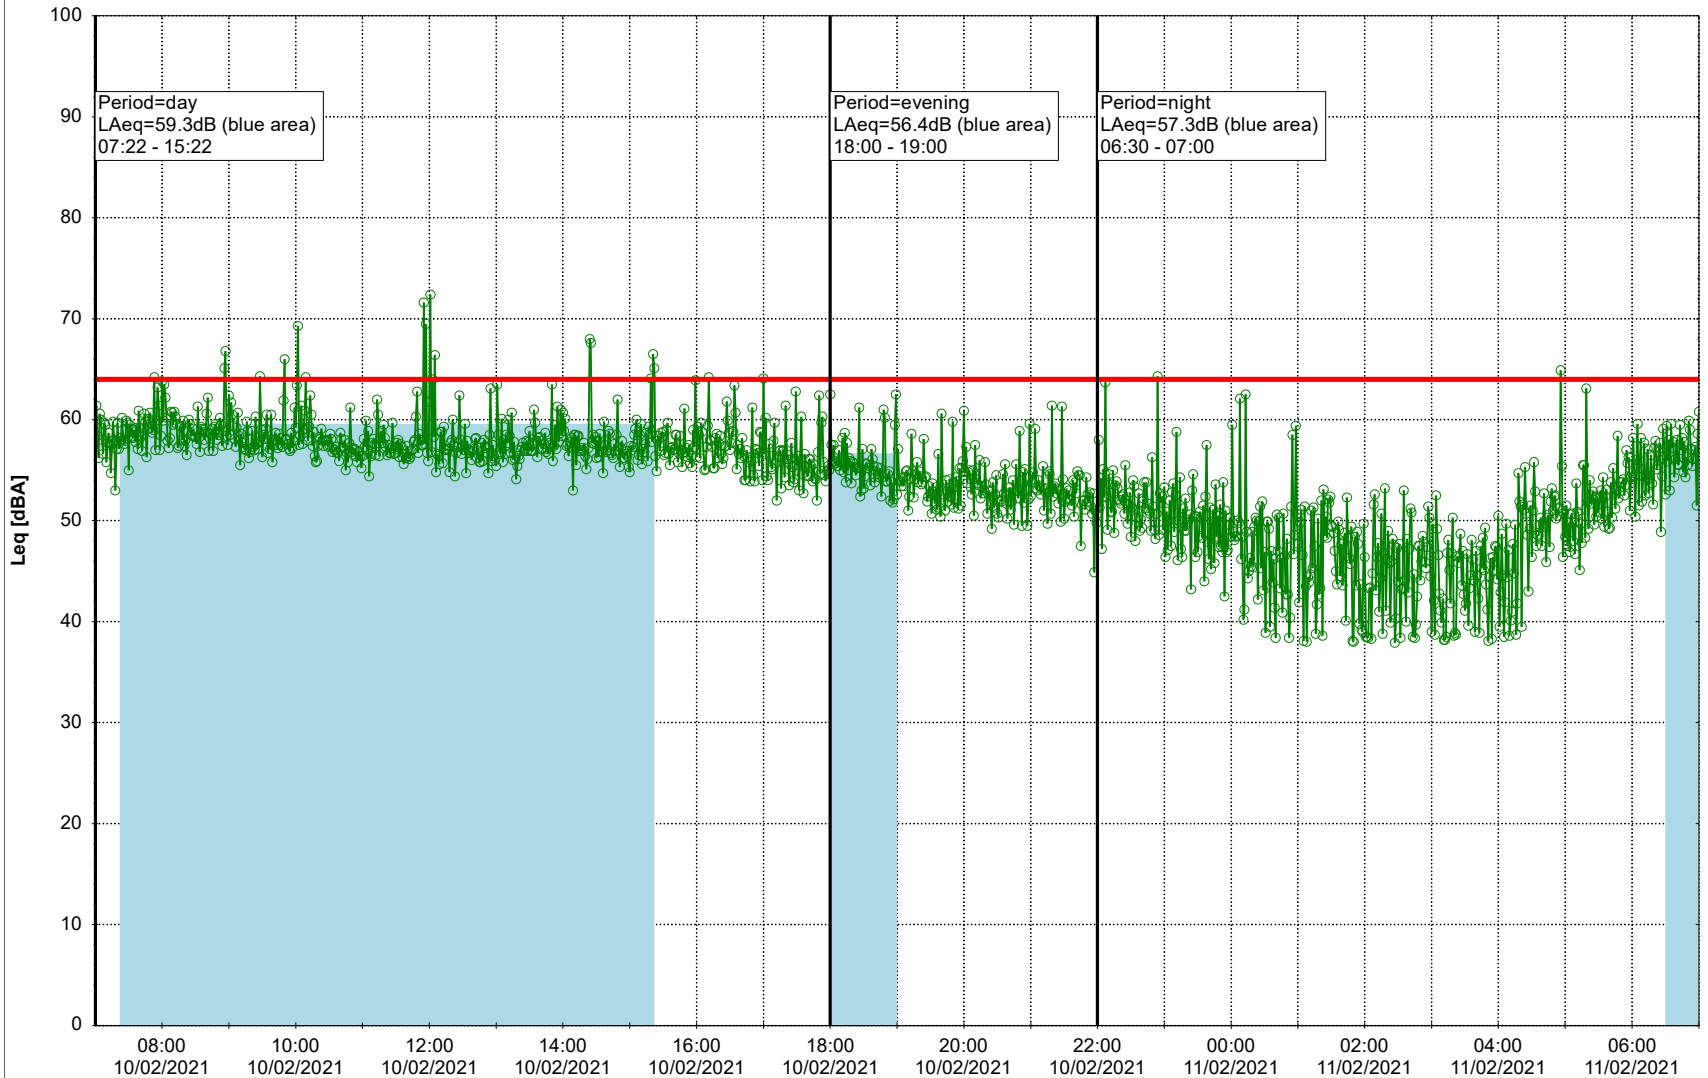

Remarks

...

Noise Time Related Diagram

○○○○ GAB_NS01

Project: Kronos Sydhavnen
Construction: Gåsebæk
Location: N-V

10/02/2021
11/02/2021

Noise Time Related Diagram

○○○○ GAB_NS01

Remarks

...

Project: Kronos Sydhavnen
Construction: Gåsebæk
Location: N-V

Remarks

...

Noise Time Related Diagram

11/02/2021
12/02/2021

○○○○ GAB_NS01

Project: Kronos Sydhavnen
Construction: Gåsebæk
Location: N-V

12/02/2021
13/02/2021

Remarks

...

Noise Time Related Diagram

○○○○ GAB_NS01

Project: Kronos Sydhavnen
Construction: Gåsebæk
Location: N-V

13/02/2021
14/02/2021

Remarks

...

Noise Time Related Diagram

○○○ GAB_NS01

Project: Kronos Sydhavnen
Construction: Gåsebæk
Location: N-V

14/02/2021
15/02/2021

Noise Time Related Diagram

○○○○ GAB_NS01