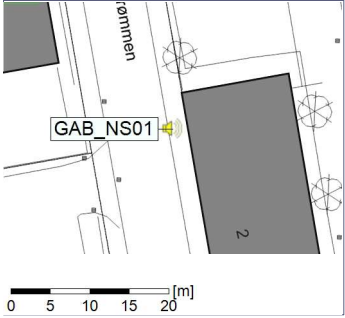

### Noise Time Related Diagram

09/07/2021  
10/07/2021

○○○○ GAB\_NS01

Project: Kronos Sydhavnen  
Construction: Gåsebæk  
Location: N-V

Plan View