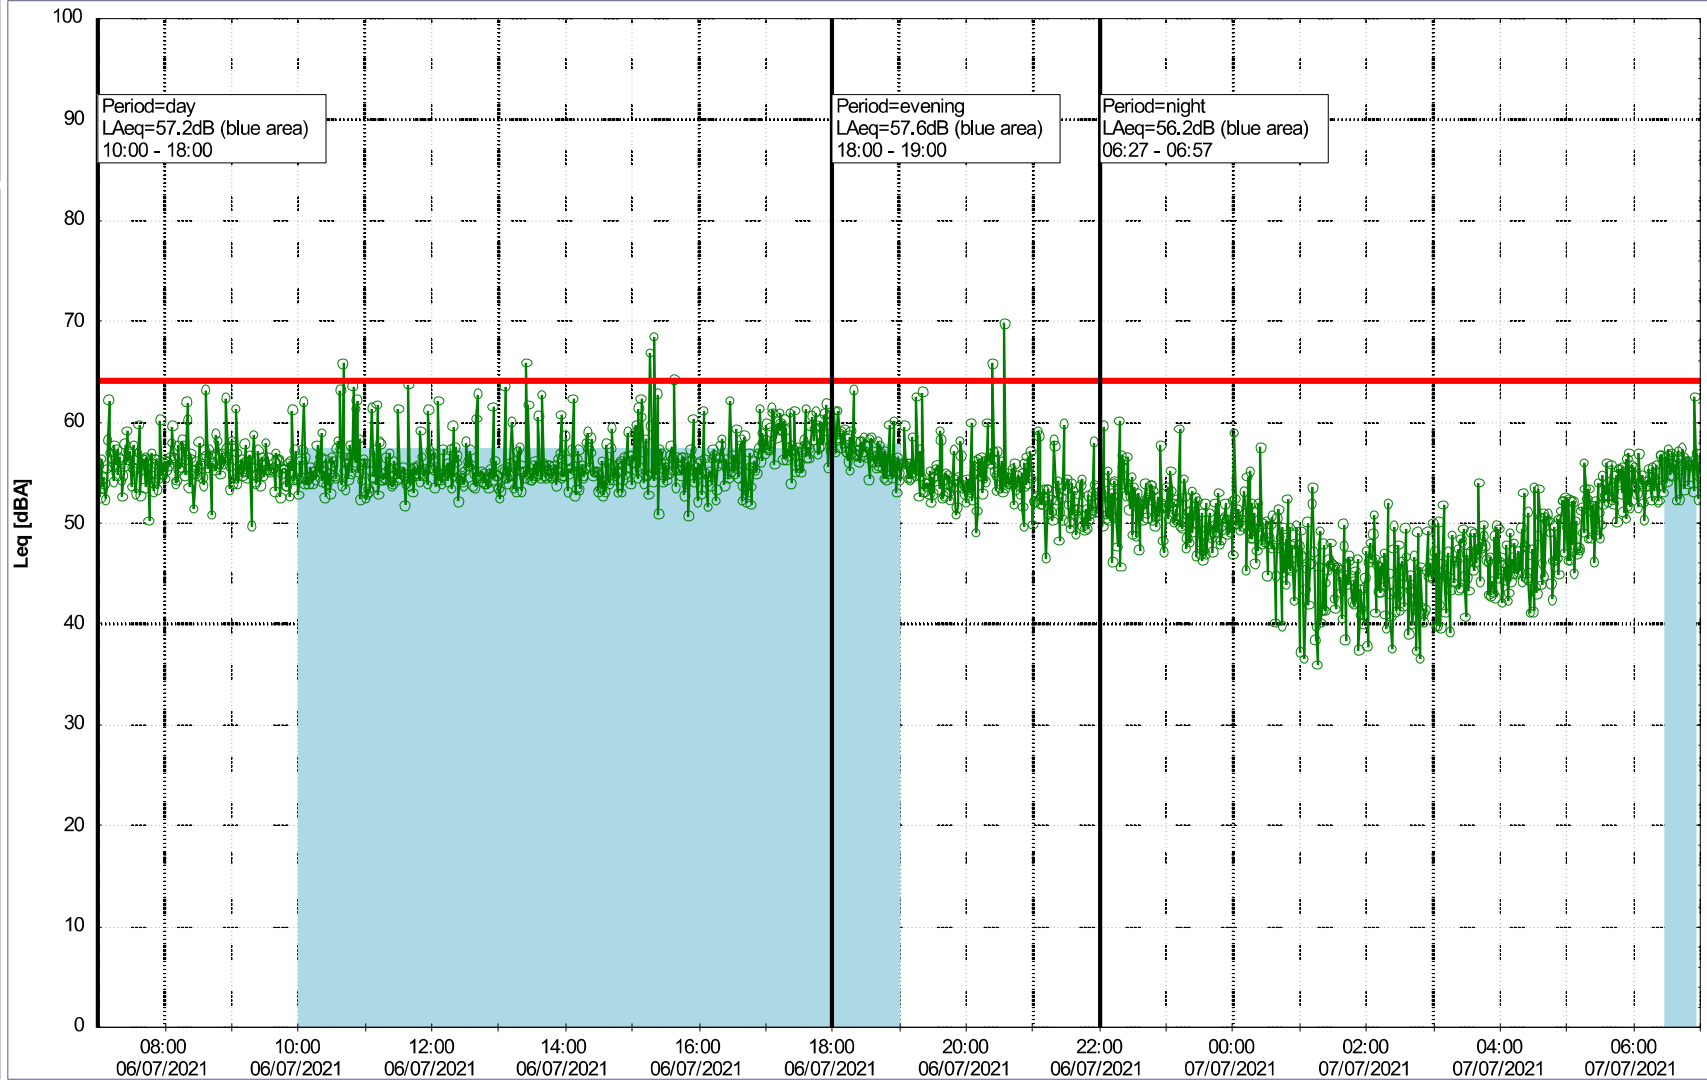

### Noise Time Related Diagram

05/07/2021  
06/07/2021

Remarks

...

Project: Kronos Sydhavnen  
Construction: Gåsebæk  
Location: N-V

Plan View

Remarks

### Noise Time Related Diagram

06/07/2021  
07/07/2021

○○○○ GAB\_NS01

**Project:** Kronos Sydhavnen  
**Construction:** Gåsebæk  
**Location:** N-V

07/07/2021  
08/07/2021

Remarks

...

**Noise Time Related Diagram**

### Noise Time Related Diagram

10/07/2021  
11/07/2021

○○○○ GAB\_NS01

Remarks

...

Project: Kronos Sydhavnen  
Construction: Gåsebæk  
Location: N-V

Plan View