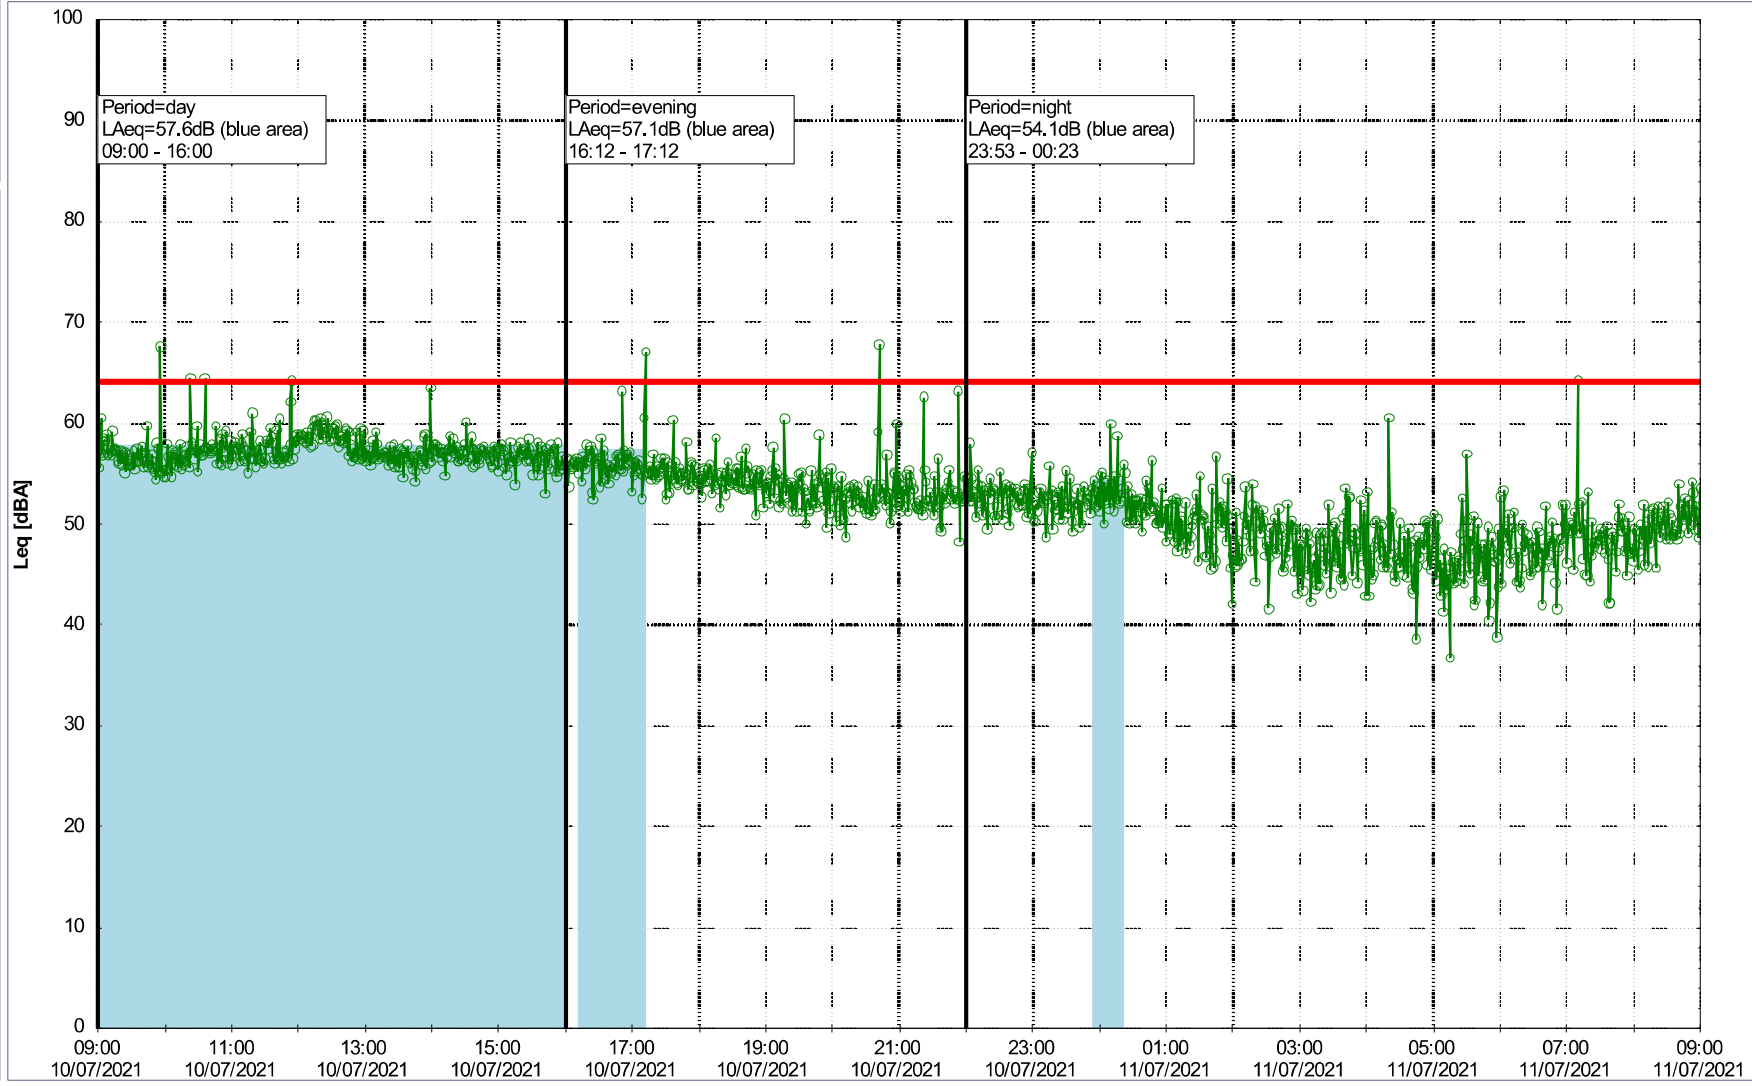

### Noise Time Related Diagram

09/07/2021  
10/07/2021

○○○○ GAB\_NS01

Project: Kronos Sydhavnen  
Construction: Gåsebæk  
Location: N-V

Plan View

### Noise Time Related Diagram

10/07/2021  
11/07/2021

○○○○ GAB\_NS01

Remarks

...

Project: Kronos Sydhavnen  
Construction: Gåsebæk  
Location: N-V

Plan View

### Noise Time Related Diagram

11/07/2021  
12/07/2021

○○○○ GAB\_NS01