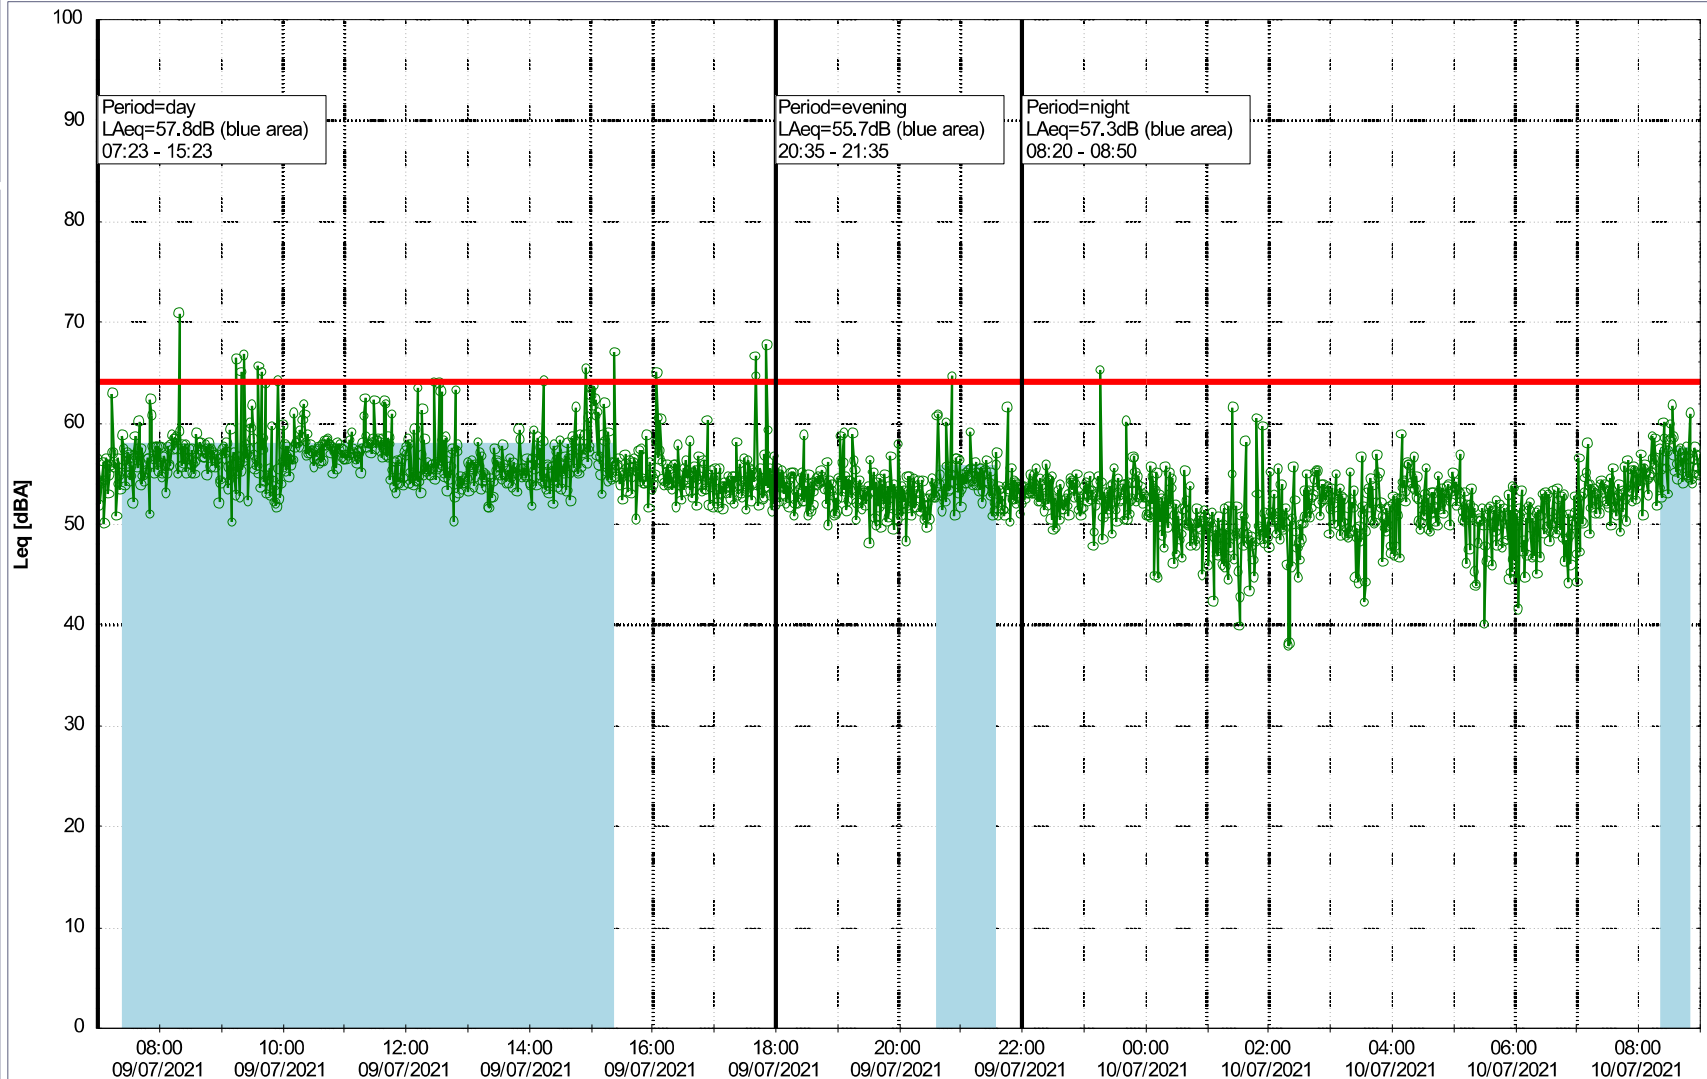

### Noise Time Related Diagram

08/07/2021  
09/07/2021

○○○○ GAB\_NS01

**Project:** Kronos Sydhavnen  
**Construction:** Gåsebæk  
**Location:** N-V

Plan View

### Noise Time Related Diagram

09/07/2021  
10/07/2021

○○○○ GAB\_NS01

Project: Kronos Sydhavnen  
Construction: Gåsebæk  
Location: N-V

Plan View

### Noise Time Related Diagram

10/07/2021  
11/07/2021

○○○○ GAB\_NS01

Remarks

...

Project: Kronos Sydhavnen  
Construction: Gåsebæk  
Location: N-V

Plan View