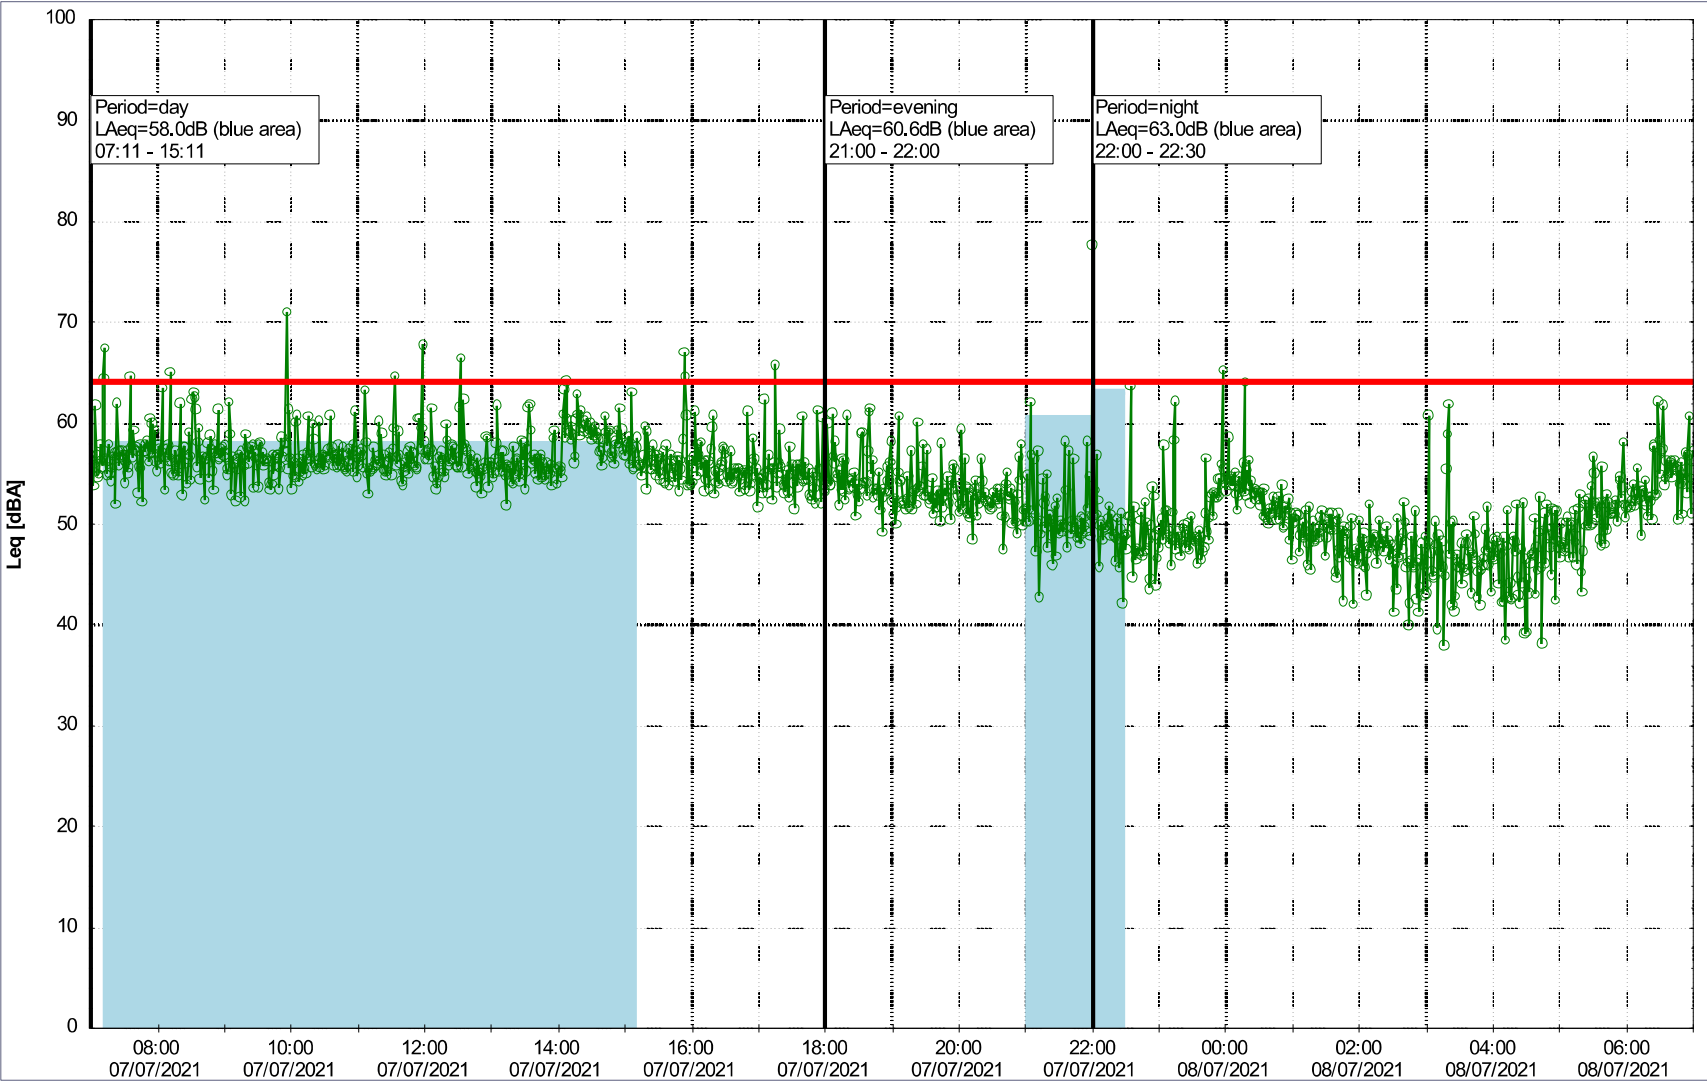

Project: Kronos Sydhavnen
Construction: Gåsebæk
Location: N-V

07/07/2021
08/07/2021

Remarks

...

Noise Time Related Diagram

○○○○ GAB_NS01