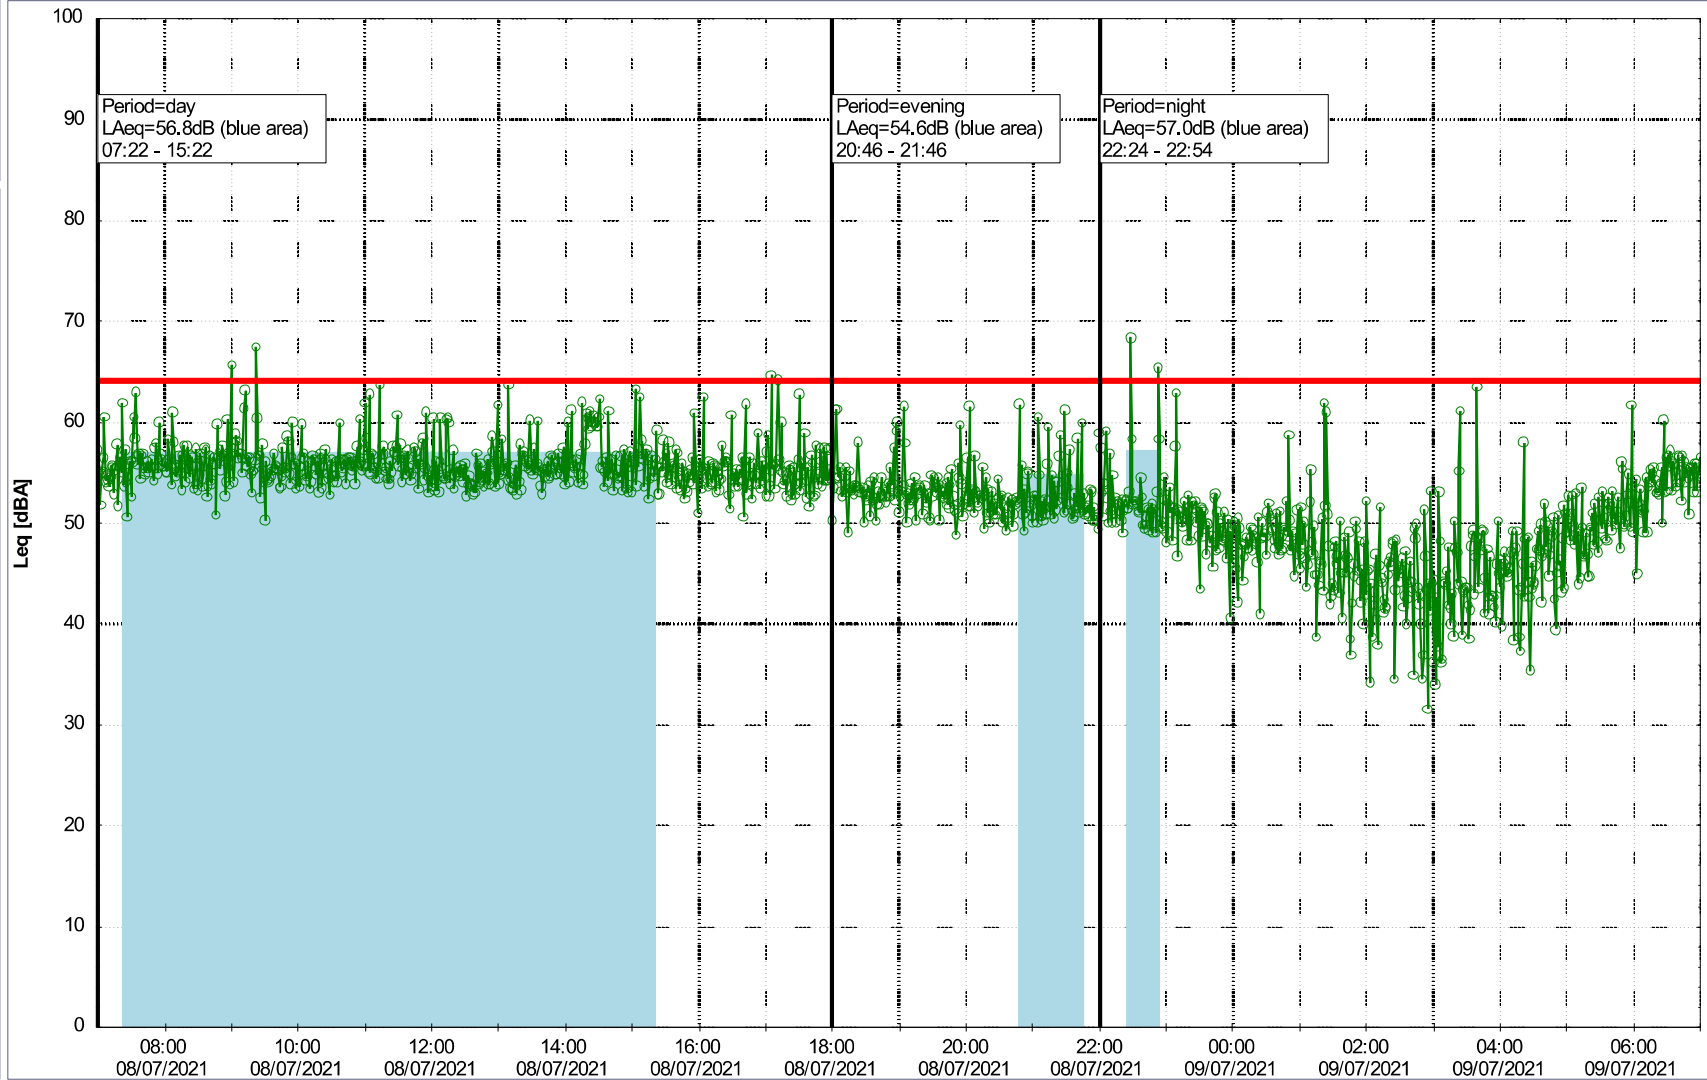

○○○○ GAB\_NS01

Project: Kronos Sydhavnen  
Construction: Gåsebæk  
Location: N-V

Plan View

Remarks

### Noise Time Related Diagram

08/07/2021  
09/07/2021

○○○○ GAB\_NS01

**Project:** Kronos Sydhavnen  
**Construction:** Gåsebæk  
**Location:** N-V

Plan View

### Noise Time Related Diagram

09/07/2021  
10/07/2021

○○○○ GAB\_NS01

Project: Kronos Sydhavnen  
Construction: Gåsebæk  
Location: N-V

Plan View

### Noise Time Related Diagram

10/07/2021  
11/07/2021

○○○○ GAB\_NS01

Remarks

...

Project: Kronos Sydhavnen  
Construction: Gåsebæk  
Location: N-V

Plan View