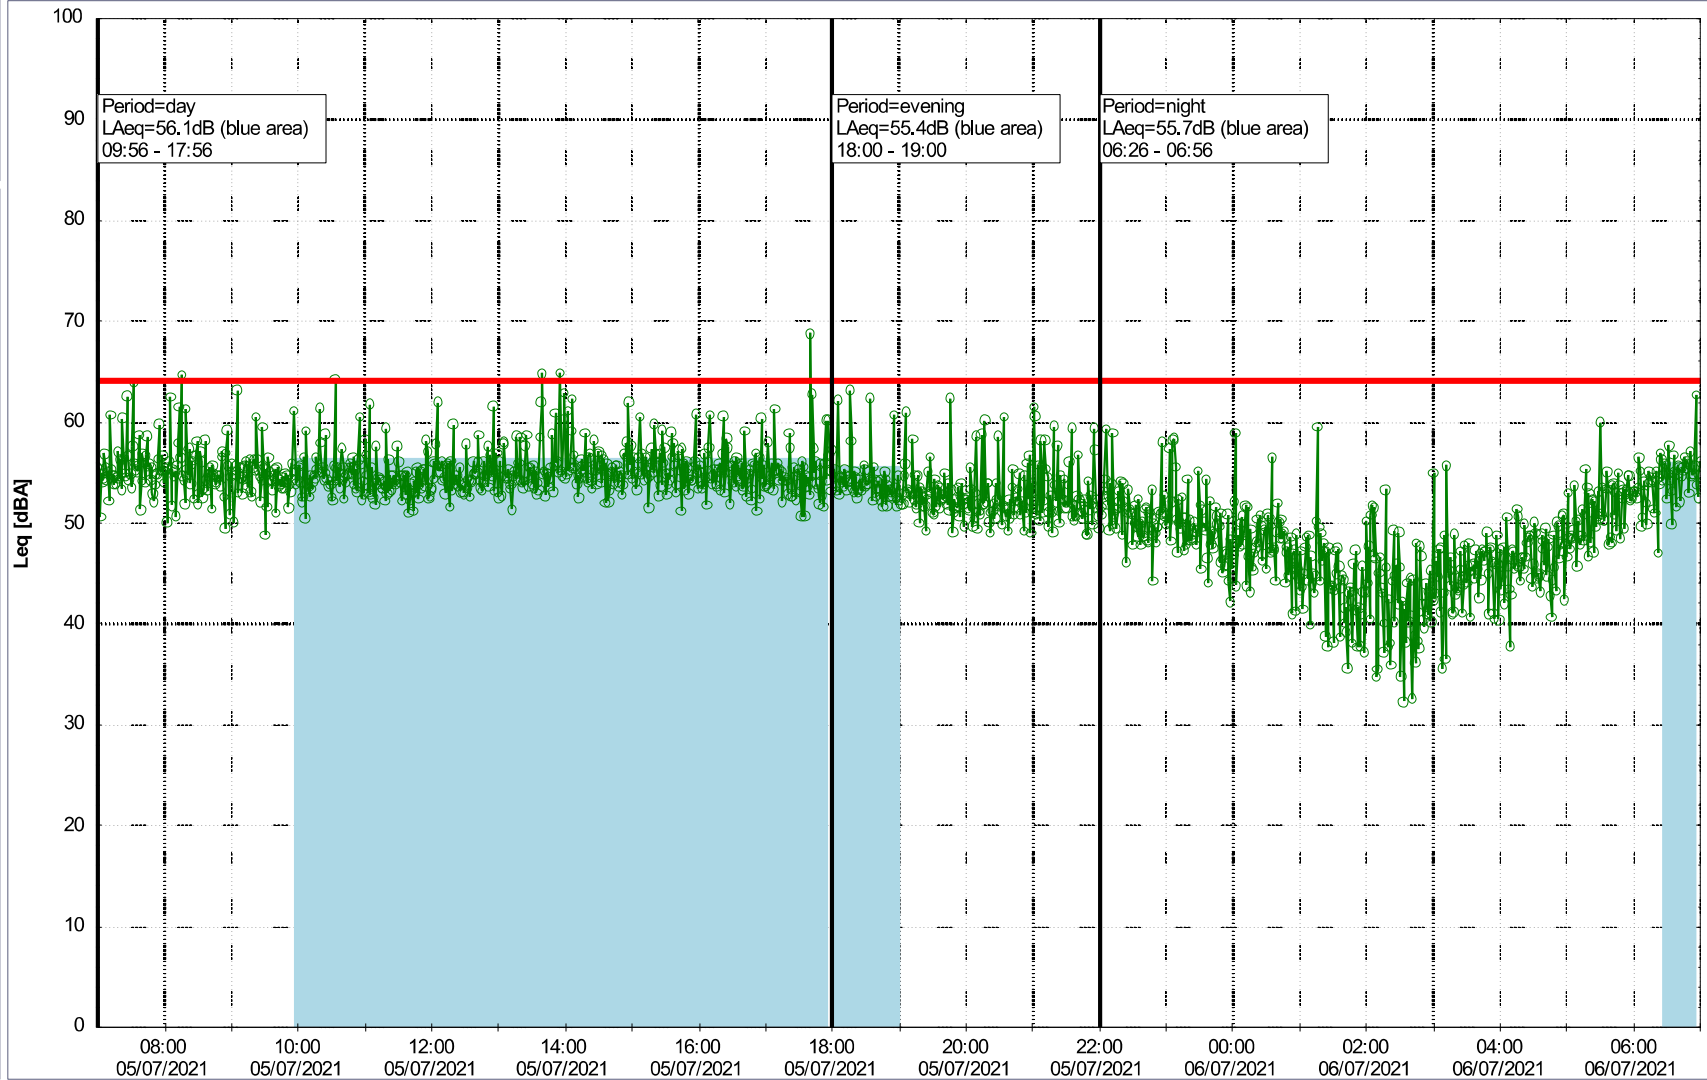

Project: Kronos Sydhavnen  
Construction: Gåsebæk  
Location: N-V

Plan View

○○○○ GAB\_NS01

### Noise Time Related Diagram

05/07/2021  
06/07/2021

Remarks

...

Project: Kronos Sydhavnen  
Construction: Gåsebæk  
Location: N-V

Plan View

Remarks

### Noise Time Related Diagram

06/07/2021  
07/07/2021

○○○○ GAB\_NS01

**Project:** Kronos Sydhavnen  
**Construction:** Gåsebæk  
**Location:** N-V

07/07/2021  
08/07/2021

Remarks

...

**Noise Time Related Diagram**

### Noise Time Related Diagram

10/07/2021  
11/07/2021

○○○○ GAB\_NS01

Remarks

...

Project: Kronos Sydhavnen  
Construction: Gåsebæk  
Location: N-V

Plan View