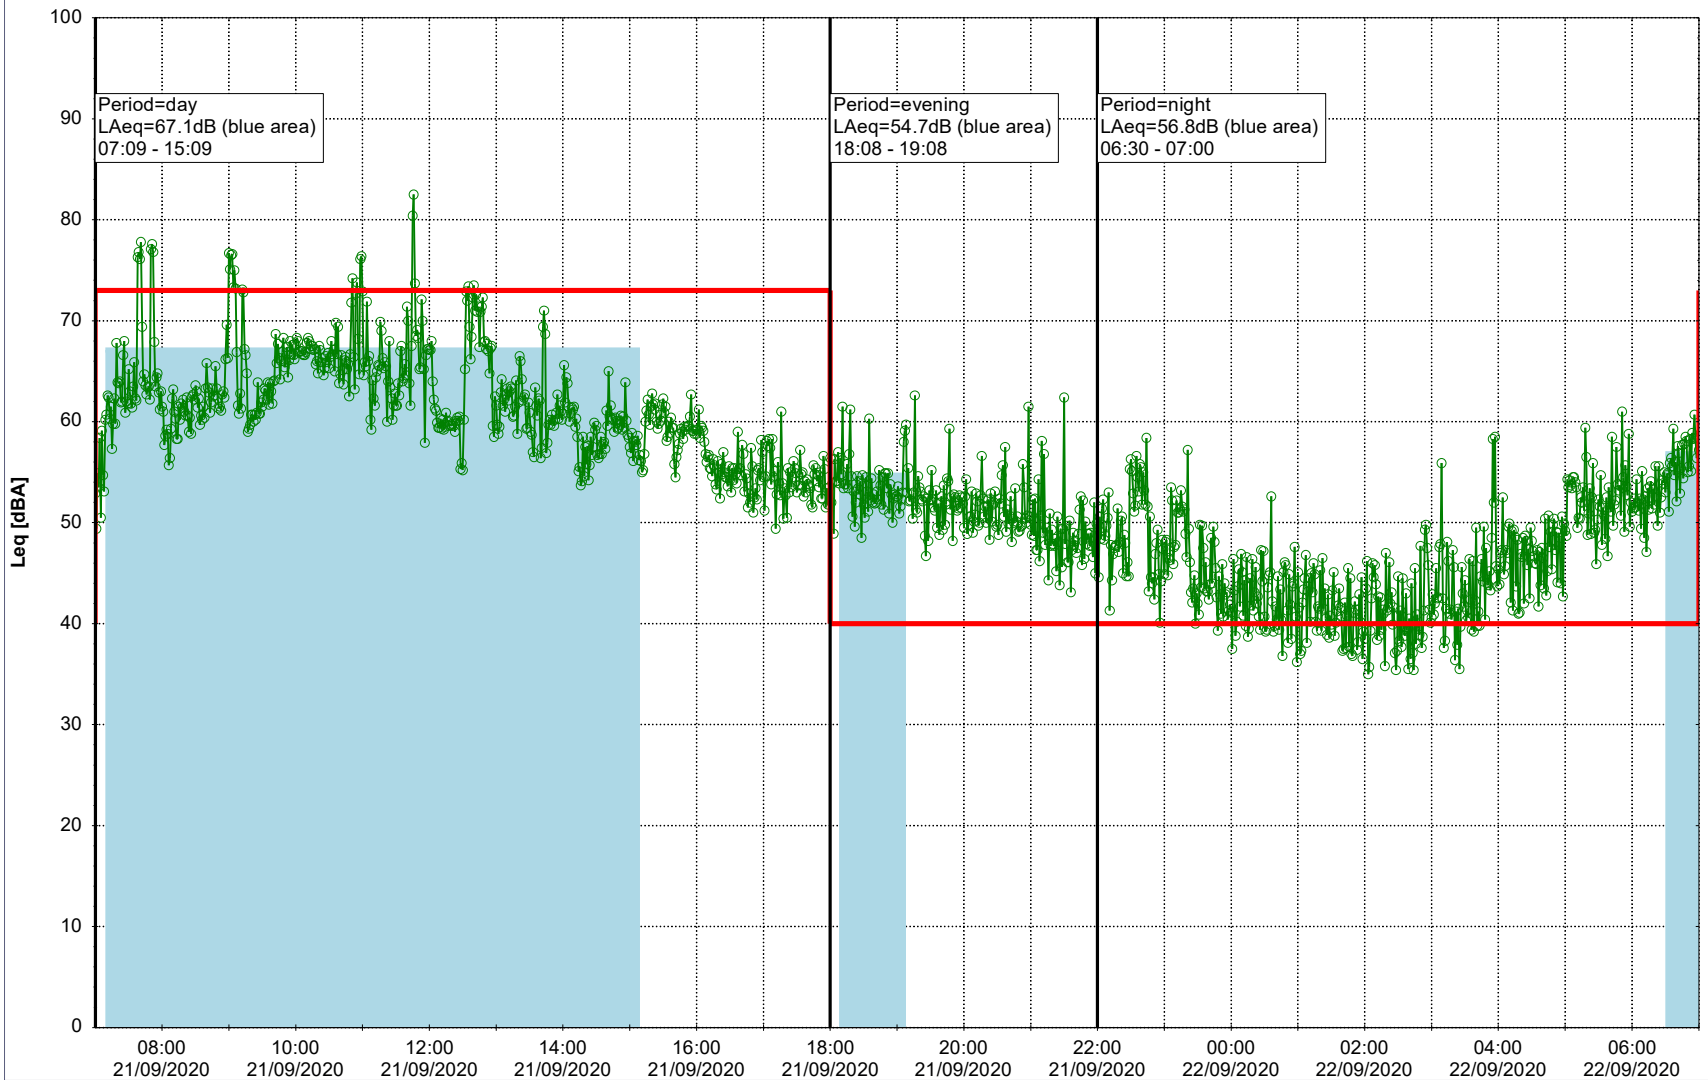

Project: Kronos Sydhavnen
Construction: Havneholmen
Location: N-V

Plan View

Remarks

...

Noise Time Related Diagram

21/09/2020
22/09/2020

○ ○ ○ ○ HOL_NS01

Project: Kronos Sydhavnen
Construction: Havneholmen
Location: N-V

Plan View

Remarks

...

Noise Time Related Diagram

22/09/2020
23/09/2020

○ ○ ○ ○ HOL_NS01

Project: Kronos Sydhavnen
Construction: Havneholmen
Location: N-V

Plan View

Remarks

...

Noise Time Related Diagram

23/09/2020
24/09/2020

○ ○ ○ ○ HOL_NS01

Project: Kronos Sydhavnen
Construction: Havneholmen
Location: N-V

Plan View

Remarks

Noise Time Related Diagram

25/09/2020
26/09/2020

○ ○ ○ ○ HOL_NS01

Project: Kronos Sydhavnen
Construction: Havneholmen
Location: N-V

Plan View

Remarks

...

Noise Time Related Diagram