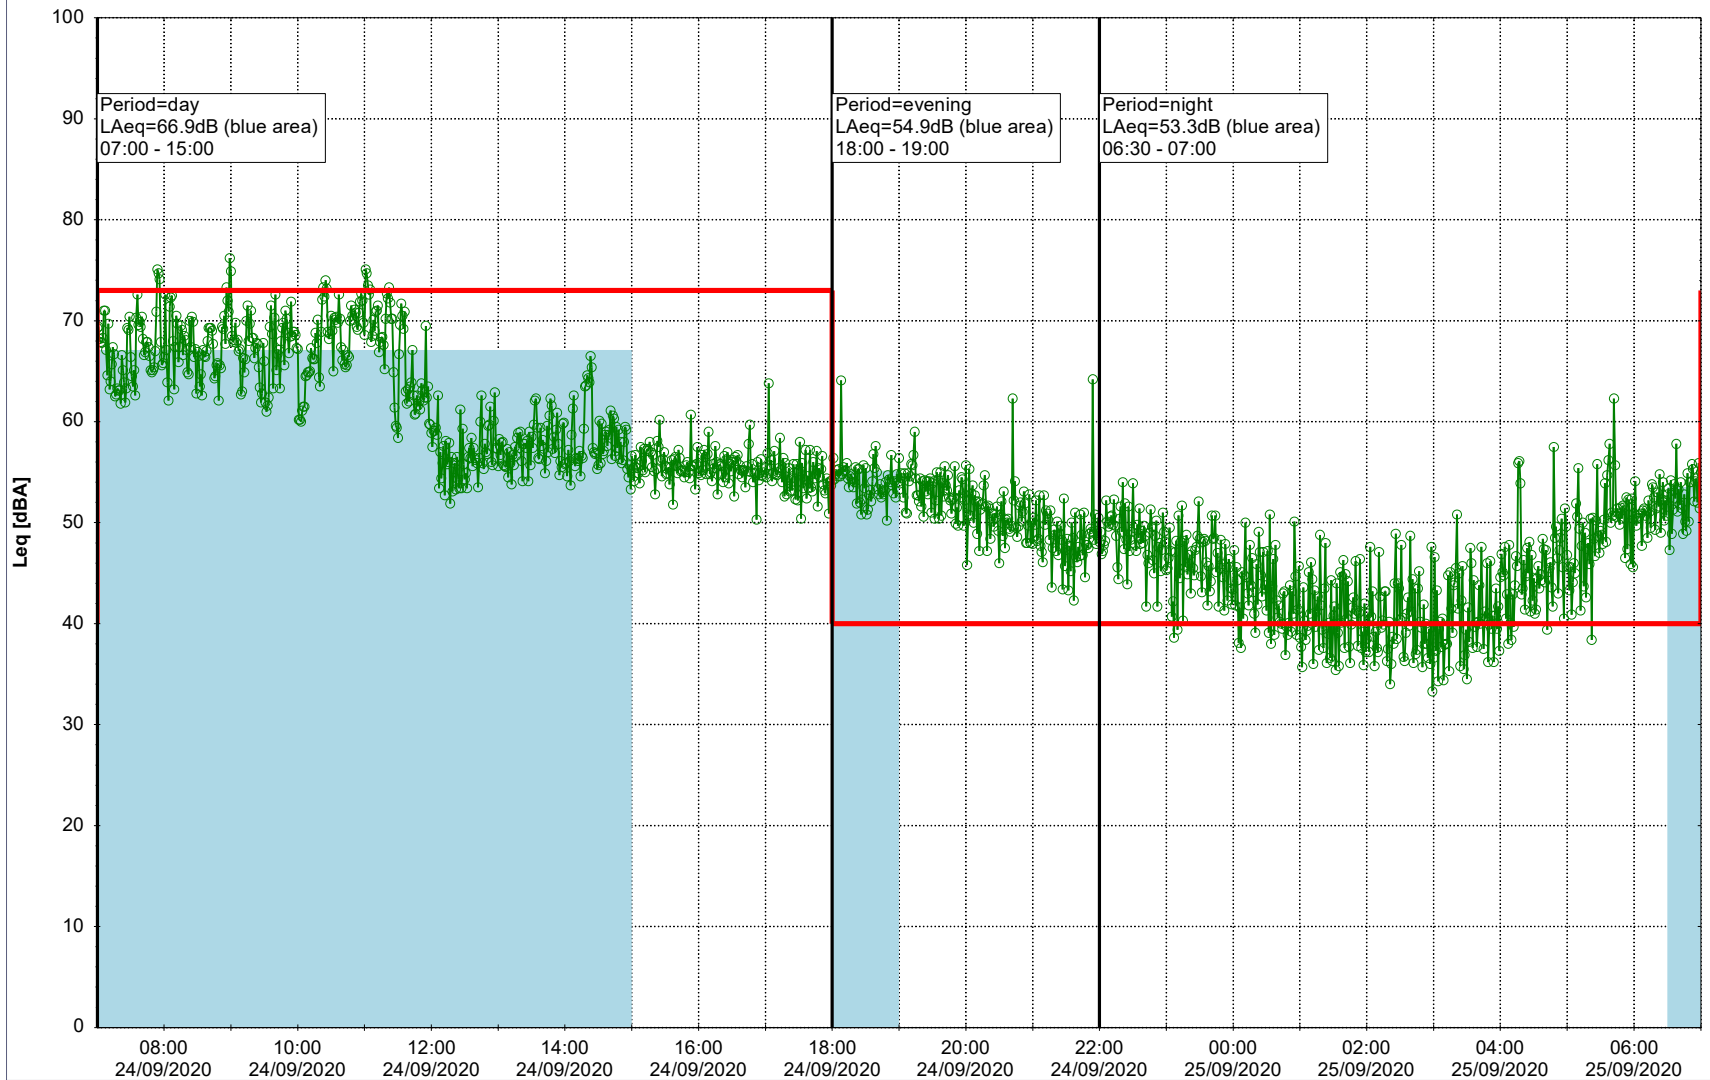

Remarks

...

Noise Time Related Diagram

23/09/2020
24/09/2020

○ ○ ○ ○ HOL_NS01

Project: Kronos Sydhavnen
Construction: Havneholmen
Location: N-V

Plan View

Remarks

...

Noise Time Related Diagram

24/09/2020
25/09/2020

○ ○ ○ ○ HOL_NS01

Project: Kronos Sydhavnen
Construction: Havneholmen
Location: N-V

Plan View

Remarks

...

Noise Time Related Diagram

25/09/2020
26/09/2020

○ ○ ○ ○ HOL_NS01

Project: Kronos Sydhavnen
Construction: Havneholmen
Location: N-V

Plan View

Remarks

...

Noise Time Related Diagram