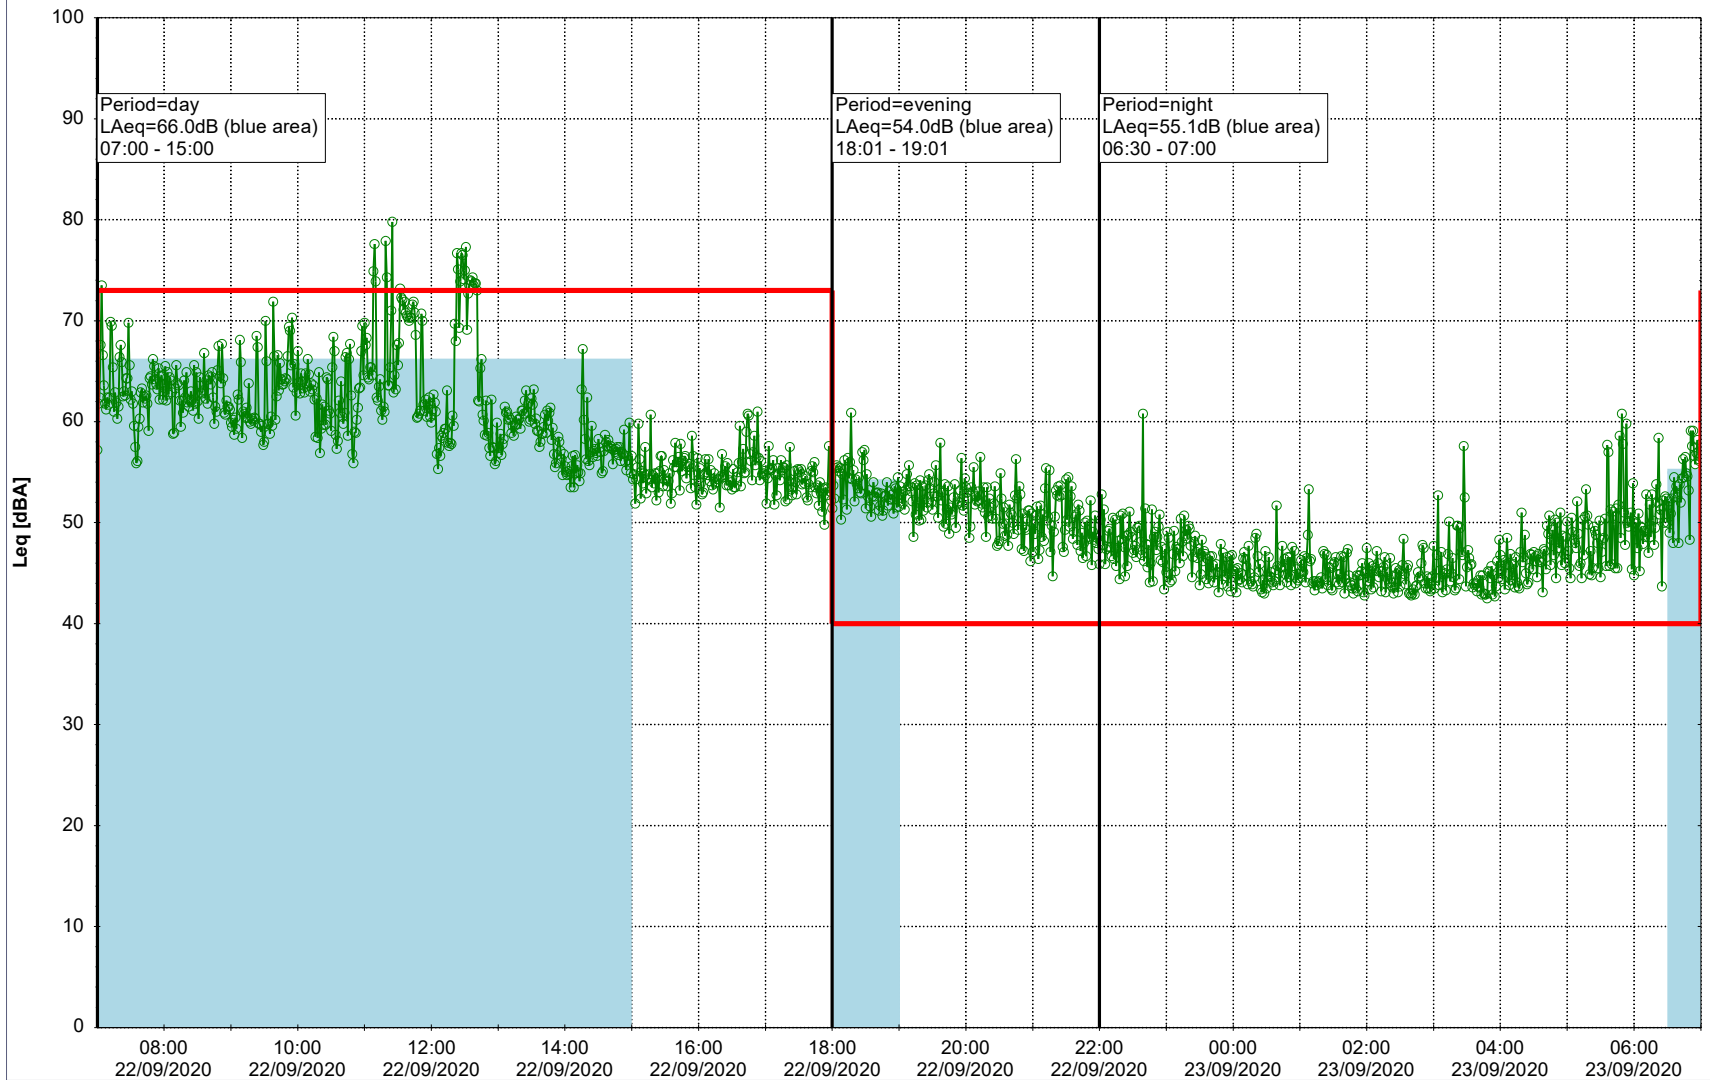

Plan View

Remarks

...

Noise Time Related Diagram

22/09/2020
23/09/2020

○ ○ ○ ○ HOL_NS01

Project: Kronos Sydhavnen
Construction: Havneholmen
Location: N-V

Plan View

Remarks

...

Noise Time Related Diagram

23/09/2020
24/09/2020

○ ○ ○ ○ HOL_NS01

Project: Kronos Sydhavnen
Construction: Havneholmen
Location: N-V

Plan View

Remarks

...

Noise Time Related Diagram

24/09/2020
25/09/2020

○ ○ ○ ○ HOL_NS01

Project: Kronos Sydhavnen
Construction: Havneholmen
Location: N-V

Plan View

Remarks

...

Noise Time Related Diagram

25/09/2020
26/09/2020

○ ○ ○ ○ HOL_NS01

Project: Kronos Sydhavnen
Construction: Havneholmen
Location: N-V

Plan View

Remarks

...

Noise Time Related Diagram