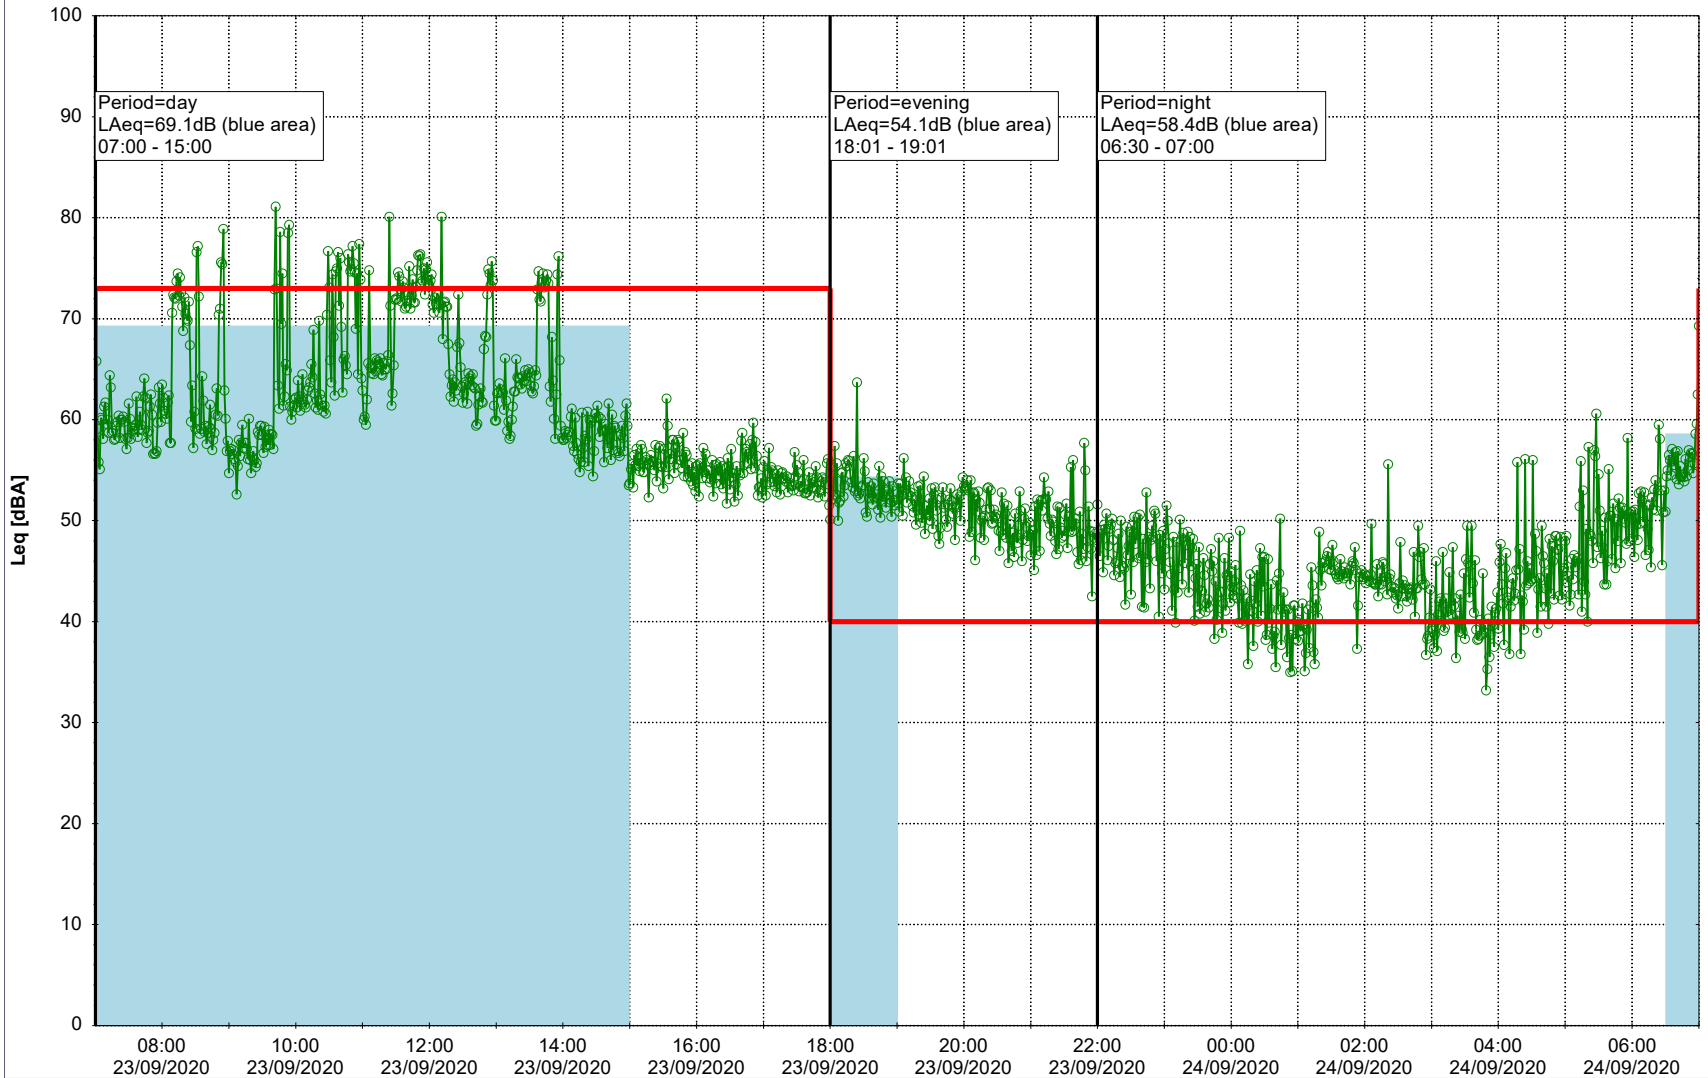

Plan View

Remarks

...

Noise Time Related Diagram

22/09/2020
23/09/2020

○ ○ ○ ○ HOL_NS01

Project: Kronos Sydhavnen
Construction: Havneholmen
Location: N-V

Plan View

Remarks

...

Noise Time Related Diagram

23/09/2020
24/09/2020

○ ○ ○ ○ HOL_NS01

Project: Kronos Sydhavnen
Construction: Havneholmen
Location: N-V

Plan View

Remarks

...

Noise Time Related Diagram

24/09/2020
25/09/2020

○ ○ ○ ○ HOL_NS01

Project: Kronos Sydhavnen
Construction: Havneholmen
Location: N-V

Plan View

Remarks

...

Noise Time Related Diagram

25/09/2020
26/09/2020

○ ○ ○ ○ HOL_NS01

Project: Kronos Sydhavnen
Construction: Havneholmen
Location: N-V

Plan View

Remarks

...

Noise Time Related Diagram