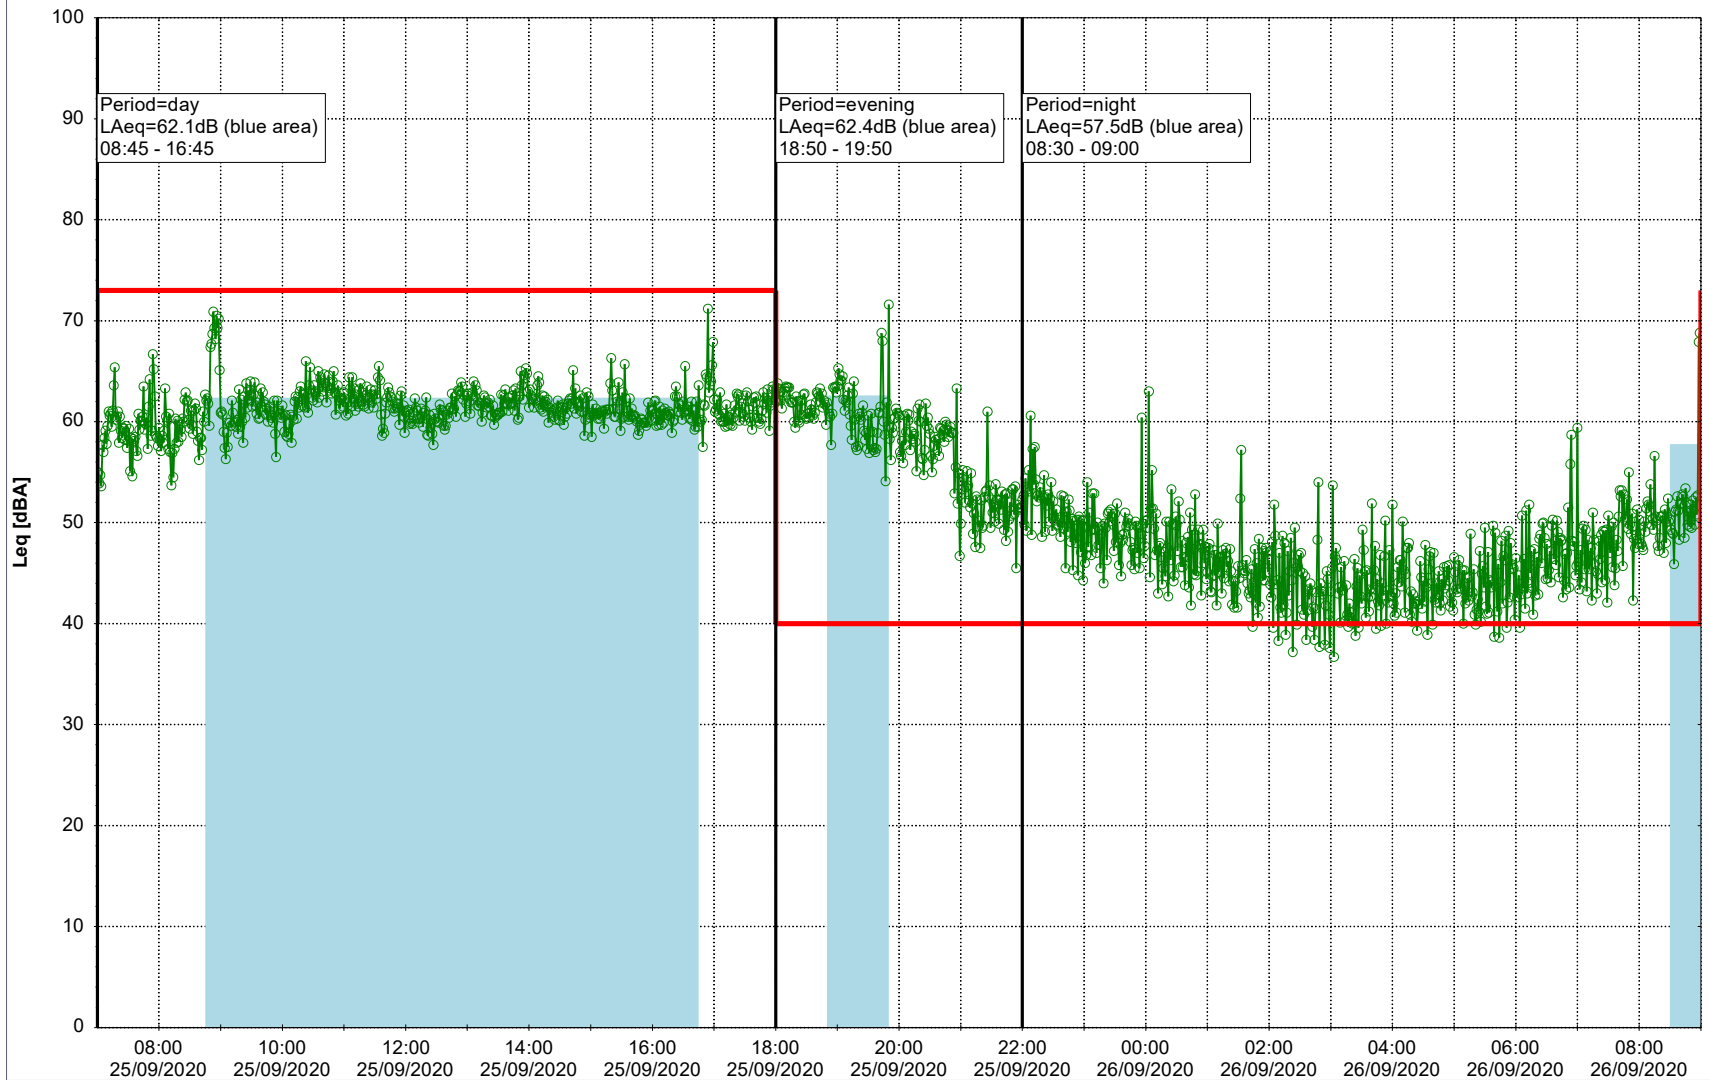

...

Noise Time Related Diagram

24/09/2020
25/09/2020

○ ○ ○ ○ HOL_NS01

Project: Kronos Sydhavnen
Construction: Havneholmen
Location: N-V

Plan View

Remarks

...

Noise Time Related Diagram

25/09/2020
26/09/2020

○ ○ ○ ○ HOL_NS01

Project: Kronos Sydhavnen
Construction: Havneholmen
Location: N-V

Plan View

Remarks

...

Noise Time Related Diagram

26/09/2020
27/09/2020

○ ○ ○ ○ HOL_NS01

Project: Kronos Sydhavnen
Construction: Havneholmen
Location: N-V

Plan View

Remarks

...

Noise Time Related Diagram

27/09/2020
28/09/2020