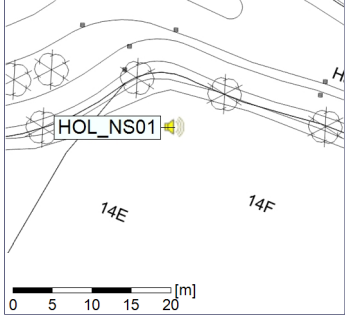

Remarks

...

Noise Time Related Diagram

23/09/2020
24/09/2020

○ ○ ○ ○ HOL_NS01

Project: Kronos Sydhavnen
Construction: Havneholmen
Location: N-V

Plan View

Remarks

...

Noise Time Related Diagram

24/09/2020
25/09/2020

○ ○ ○ ○ HOL_NS01

Project: Kronos Sydhavnen
Construction: Havneholmen
Location: N-V

Plan View

Remarks

...