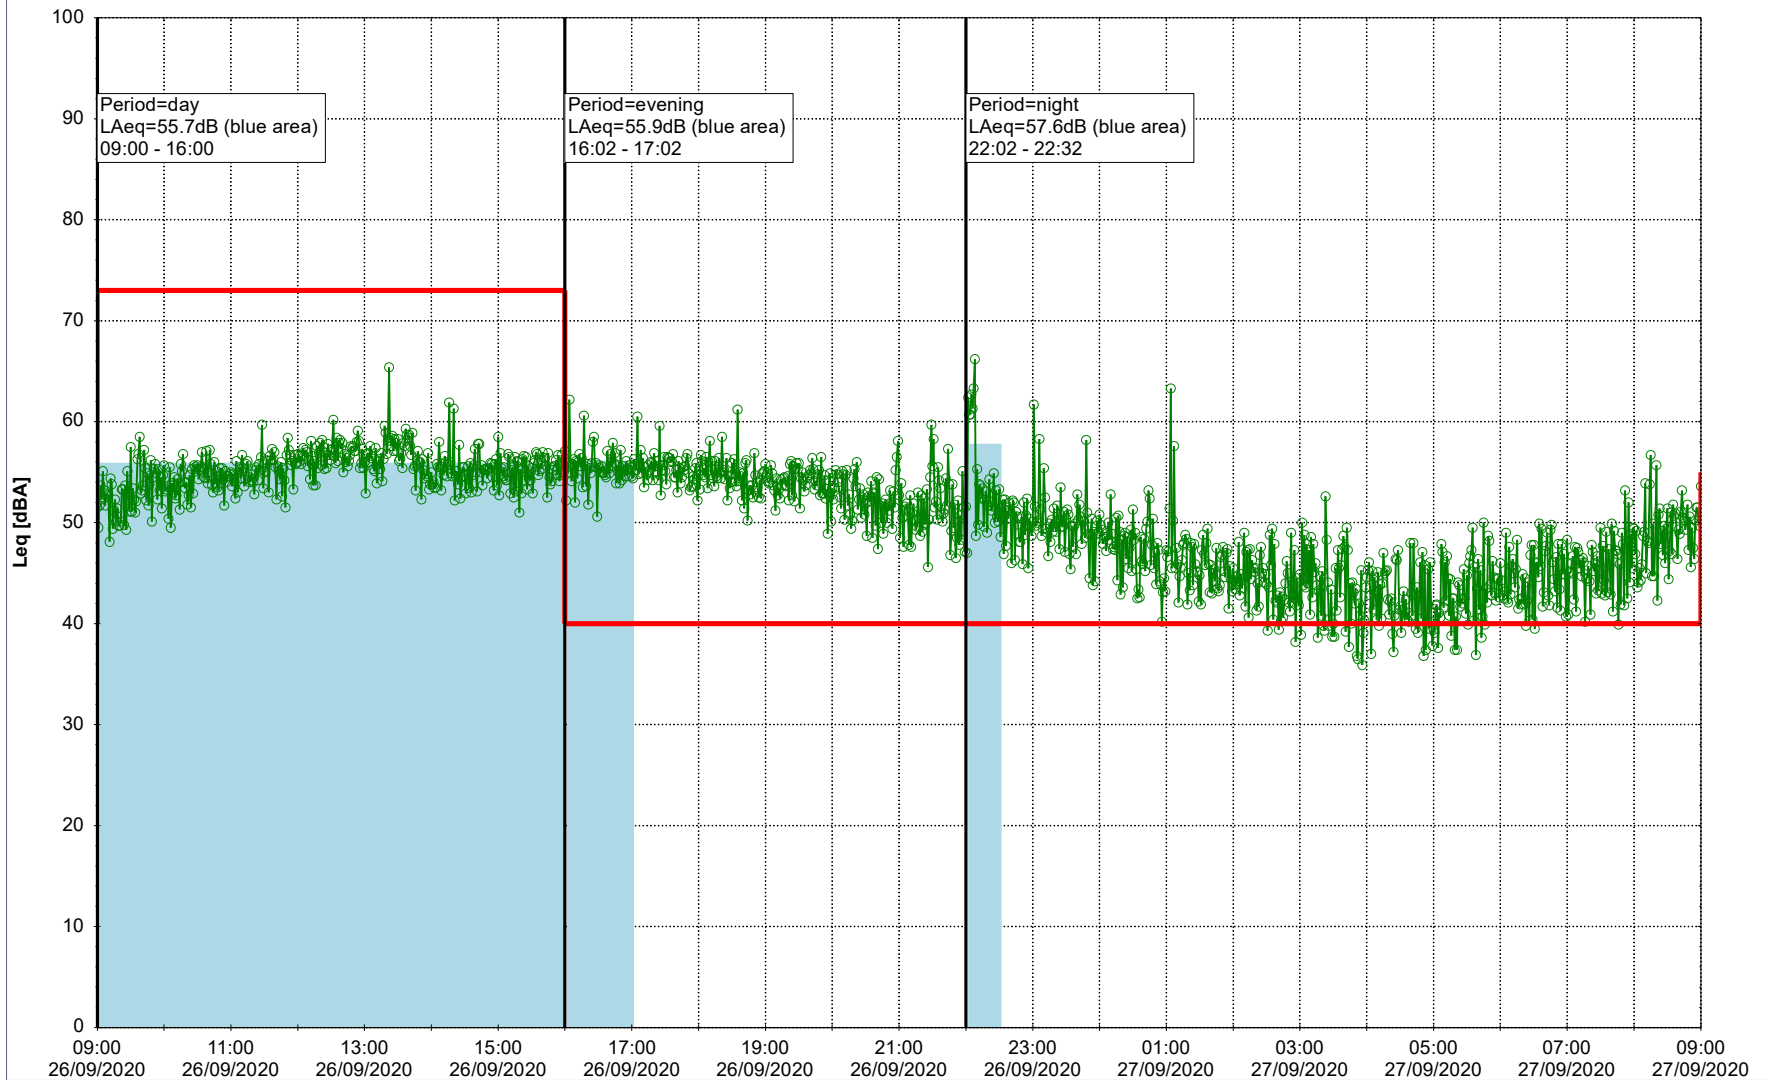

Noise Time Related Diagram

25/09/2020
26/09/2020

○ ○ ○ ○ HOL_NS01

Project: Kronos Sydhavnen
Construction: Havneholmen
Location: N-V

Plan View

Remarks

...

Noise Time Related Diagram

26/09/2020
27/09/2020

○ ○ ○ ○ HOL_NS01

Project: Kronos Sydhavnen
Construction: Havneholmen
Location: N-V

Plan View

Remarks

...

Noise Time Related Diagram

27/09/2020
28/09/2020