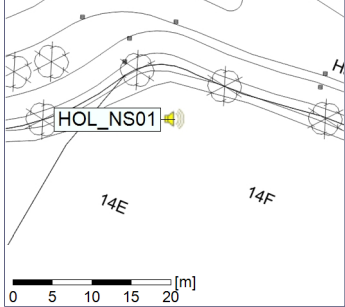

Project: Kronos Sydhavnen
Construction: Havneholmen
Location: N-V

Plan View

Remarks

...

Noise Time Related Diagram

21/09/2020
22/09/2020

○ ○ ○ ○ HOL_NS01

Project: Kronos Sydhavnen
Construction: Havneholmen
Location: N-V

Plan View

Remarks

...

Noise Time Related Diagram

22/09/2020
23/09/2020

○ ○ ○ ○ HOL_NS01

Project: Kronos Sydhavnen
Construction: Havneholmen
Location: N-V

Plan View