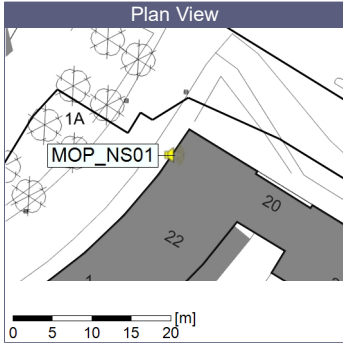

...

Noise Time Related Diagram

04/02/2021
05/02/2021

○○○ MOP_NS01

Project: Kronos Sydhavnen
Construction: Mozarts Plads
Location: N-V

05/02/2021
06/02/2021

Noise Time Related Diagram

○○○○ MOP_NS01