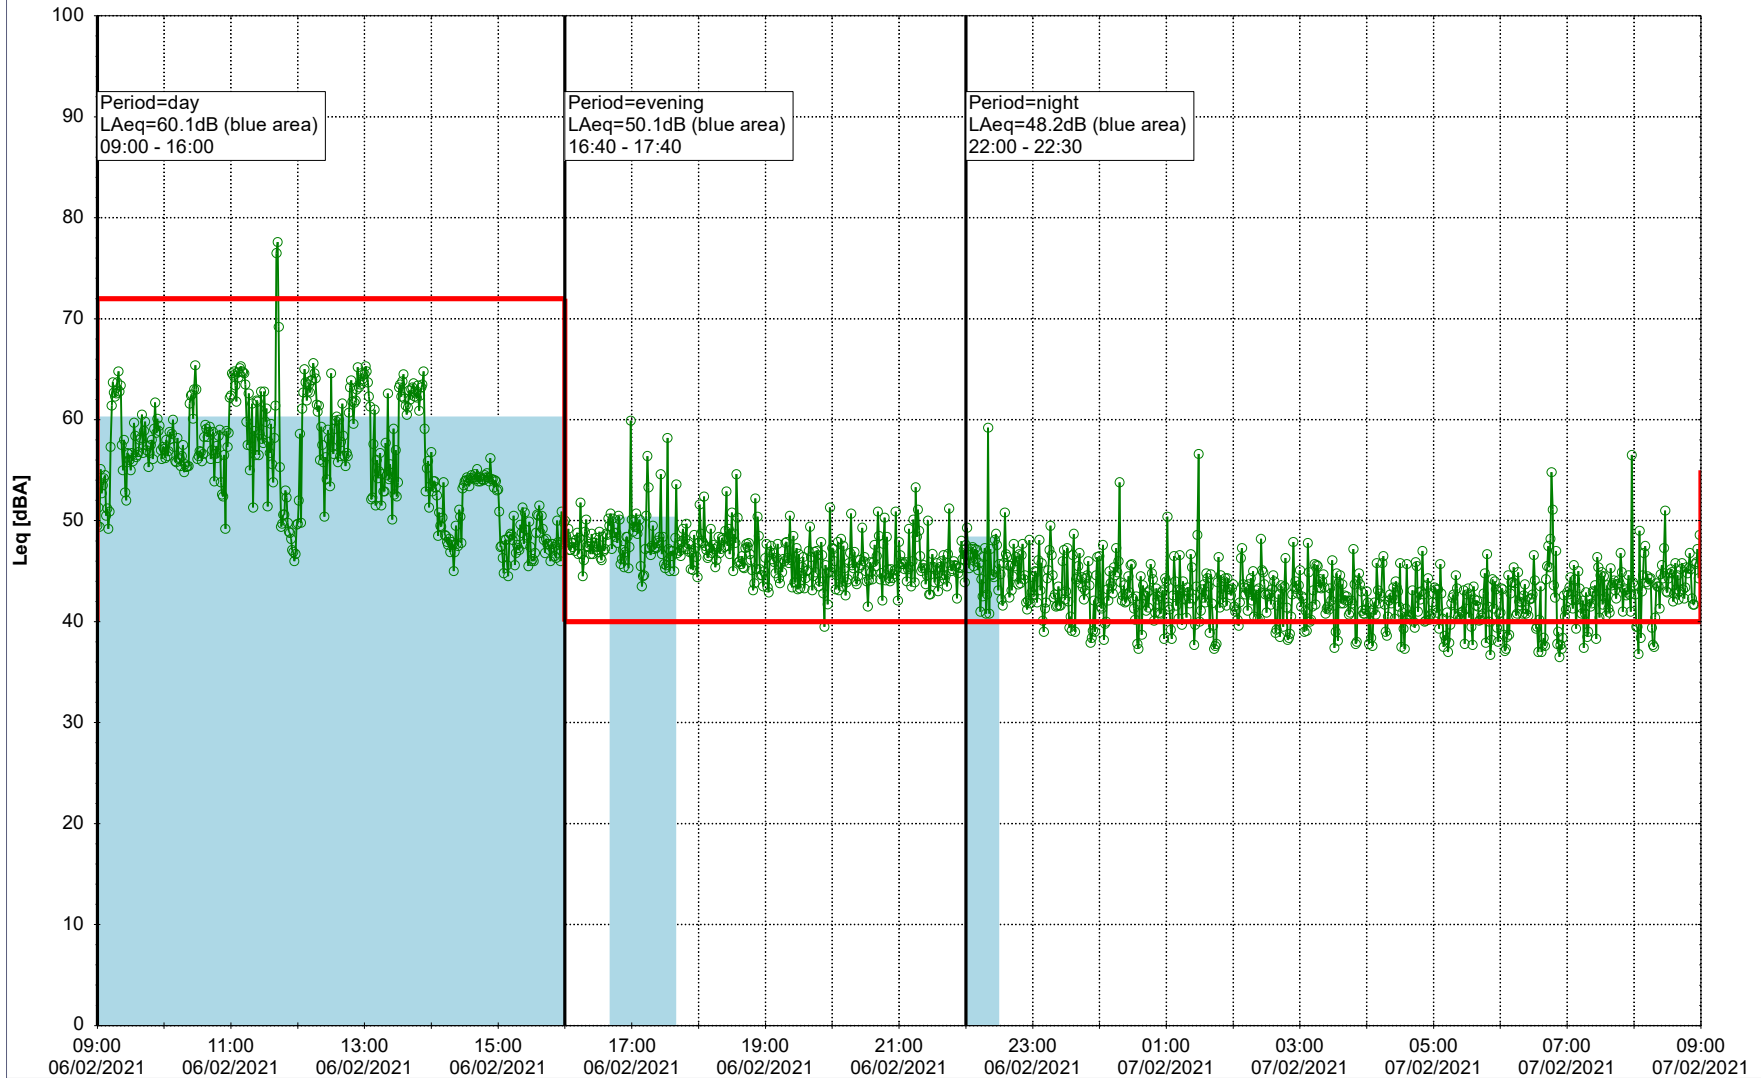

Remarks

...

Project: Kronos Sydhavnen
Construction: Mozarts Plads
Location: N-V

06/02/2021
07/02/2021

Plan View

Remarks

...

Noise Time Related Diagram

○○○○ MOP_NS01

Project: Kronos Sydhavnen
Construction: Mozarts Plads
Location: N-V

07/02/2021
08/02/2021

Plan View

Remarks

...

Noise Time Related Diagram

○○○○ MOP_NS01