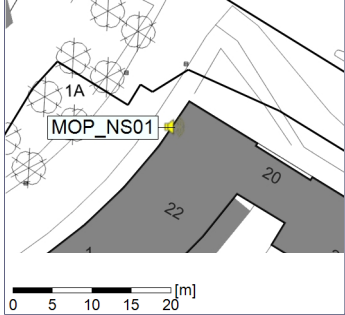

Remarks

...

Project: Kronos Sydhavnen
Construction: Mozarts Plads
Location: N-V

06/02/2021
07/02/2021

Plan View

Remarks

...

Noise Time Related Diagram