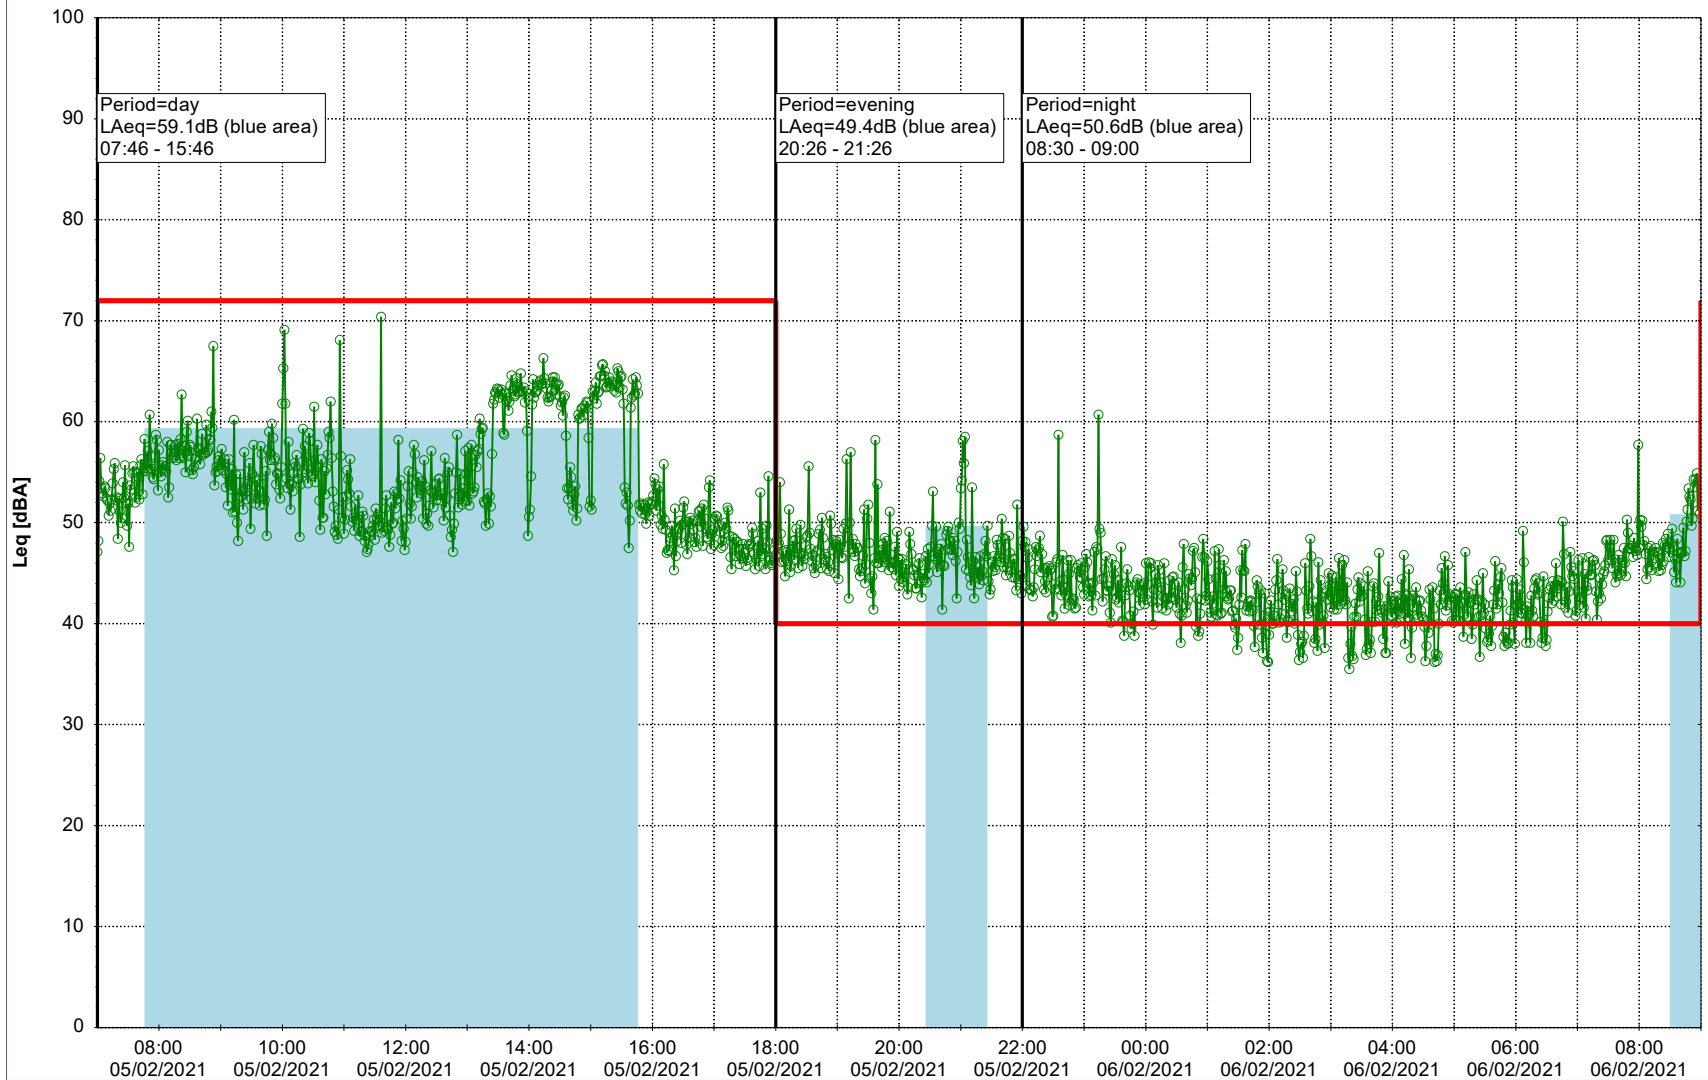

...

Noise Time Related Diagram

04/02/2021
05/02/2021

○○○ MOP_NS01

Project: Kronos Sydhavnen
Construction: Mozarts Plads
Location: N-V

05/02/2021
06/02/2021

Noise Time Related Diagram

○○○○ MOP_NS01

Remarks

...

Project: Kronos Sydhavnen
Construction: Mozarts Plads
Location: N-V

06/02/2021
07/02/2021

Plan View

Remarks

...

Noise Time Related Diagram