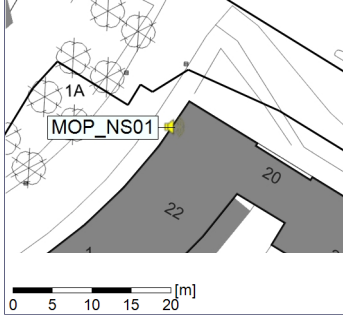

Plan View

Remarks

...

Noise Time Related Diagram

○○○○ MOP_NS01

Project: Kronos Sydhavnen
Construction: Mozarts Plads
Location: N-V

Plan View

Remarks