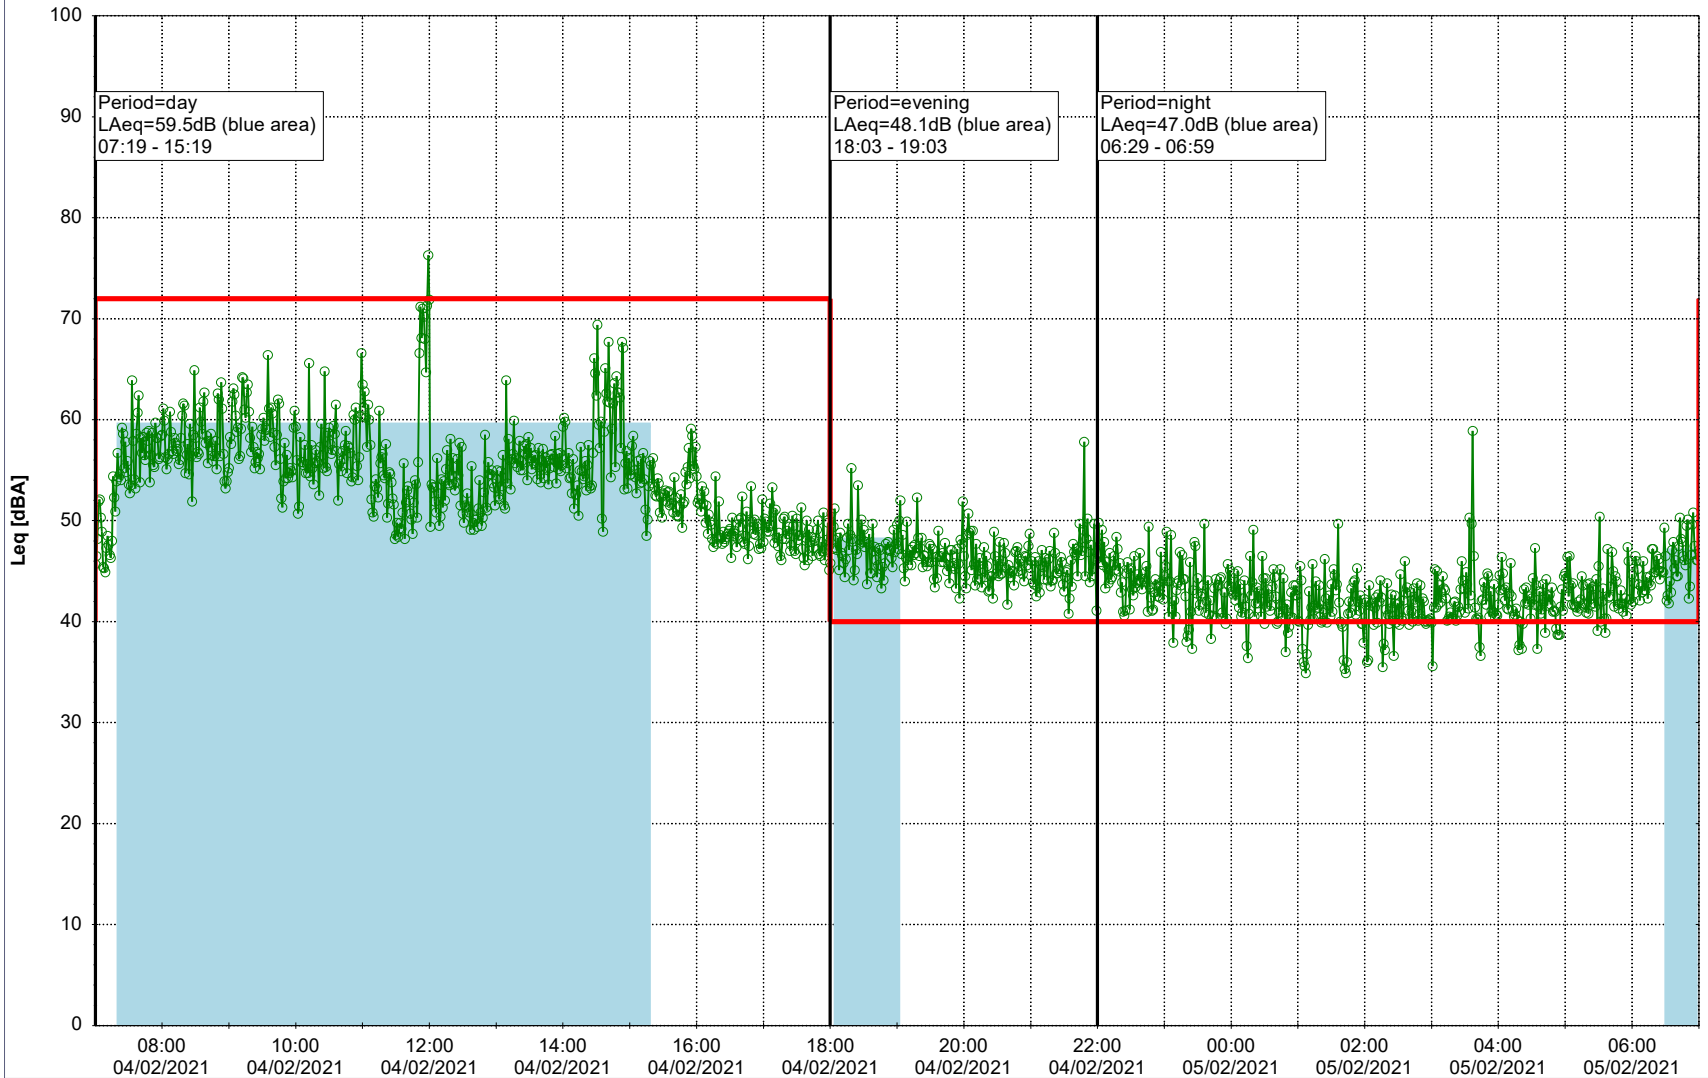

Plan View

Remarks

...

Noise Time Related Diagram

○○○○ MOP_NS01

Project: Kronos Sydhavnen
Construction: Mozarts Plads
Location: N-V

Plan View

Remarks

...

Noise Time Related Diagram

04/02/2021
05/02/2021

○○○ MOP_NS01

Project: Kronos Sydhavnen
Construction: Mozarts Plads
Location: N-V

05/02/2021
06/02/2021

Noise Time Related Diagram

○○○○ MOP_NS01

Remarks

...

Project: Kronos Sydhavnen
Construction: Mozarts Plads
Location: N-V

06/02/2021
07/02/2021

Plan View

Remarks

...

Noise Time Related Diagram