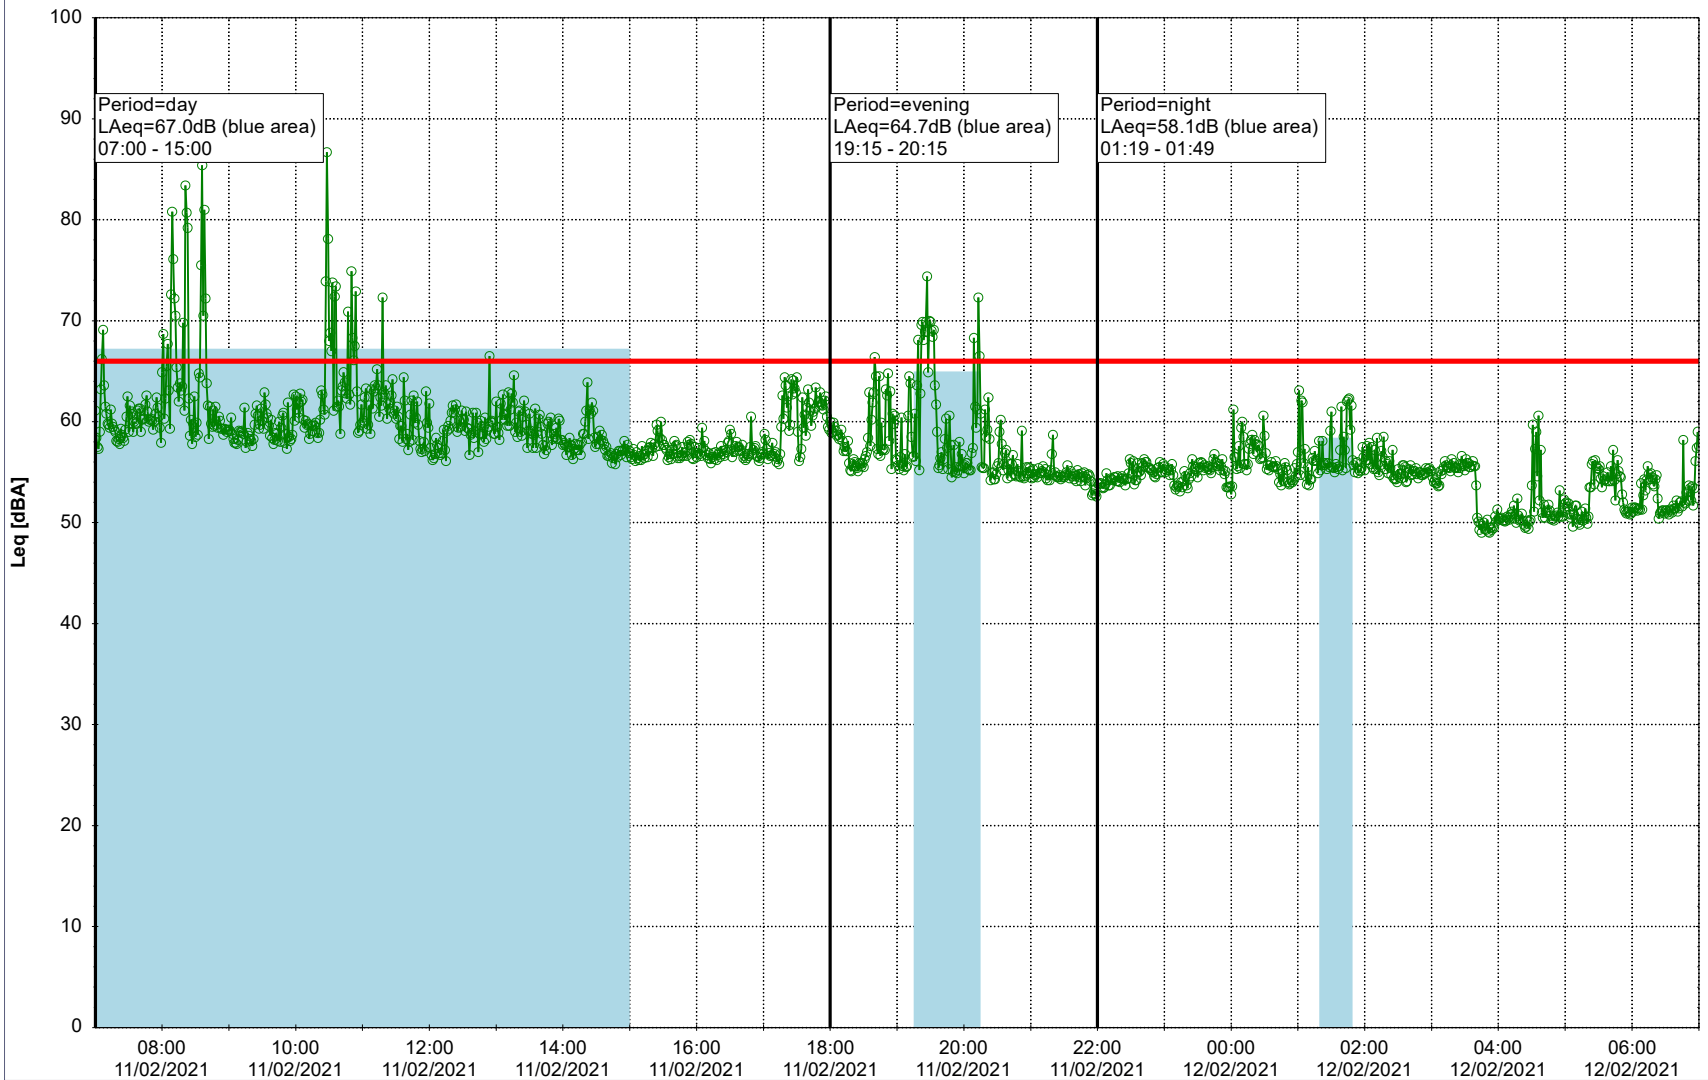

Remarks

- Ørsted Værket

Noise Time Related Diagram

10/02/2021
11/02/2021

○○○ EBR-OVK_NS02

Project: Kronos Sydhavnen
Construction: Enghave Brygge
Location: N-V

Plan View

Remarks

- Ørsted Værket

Noise Time Related Diagram

11/02/2021
12/02/2021

○○○ EBR-OVK_NS02

Project: Kronos Sydhavnen
Construction: Enghave Brygge
Location: N-V

Plan View

Remarks

- Ørsted Værket

Noise Time Related Diagram

12/02/2021
13/02/2021

○○○ EBR-OVK_NS02

Project: Kronos Sydhavnen
Construction: Enghave Brygge
Location: N-V

Plan View

Remarks

- Ørsted Værket

Noise Time Related Diagram