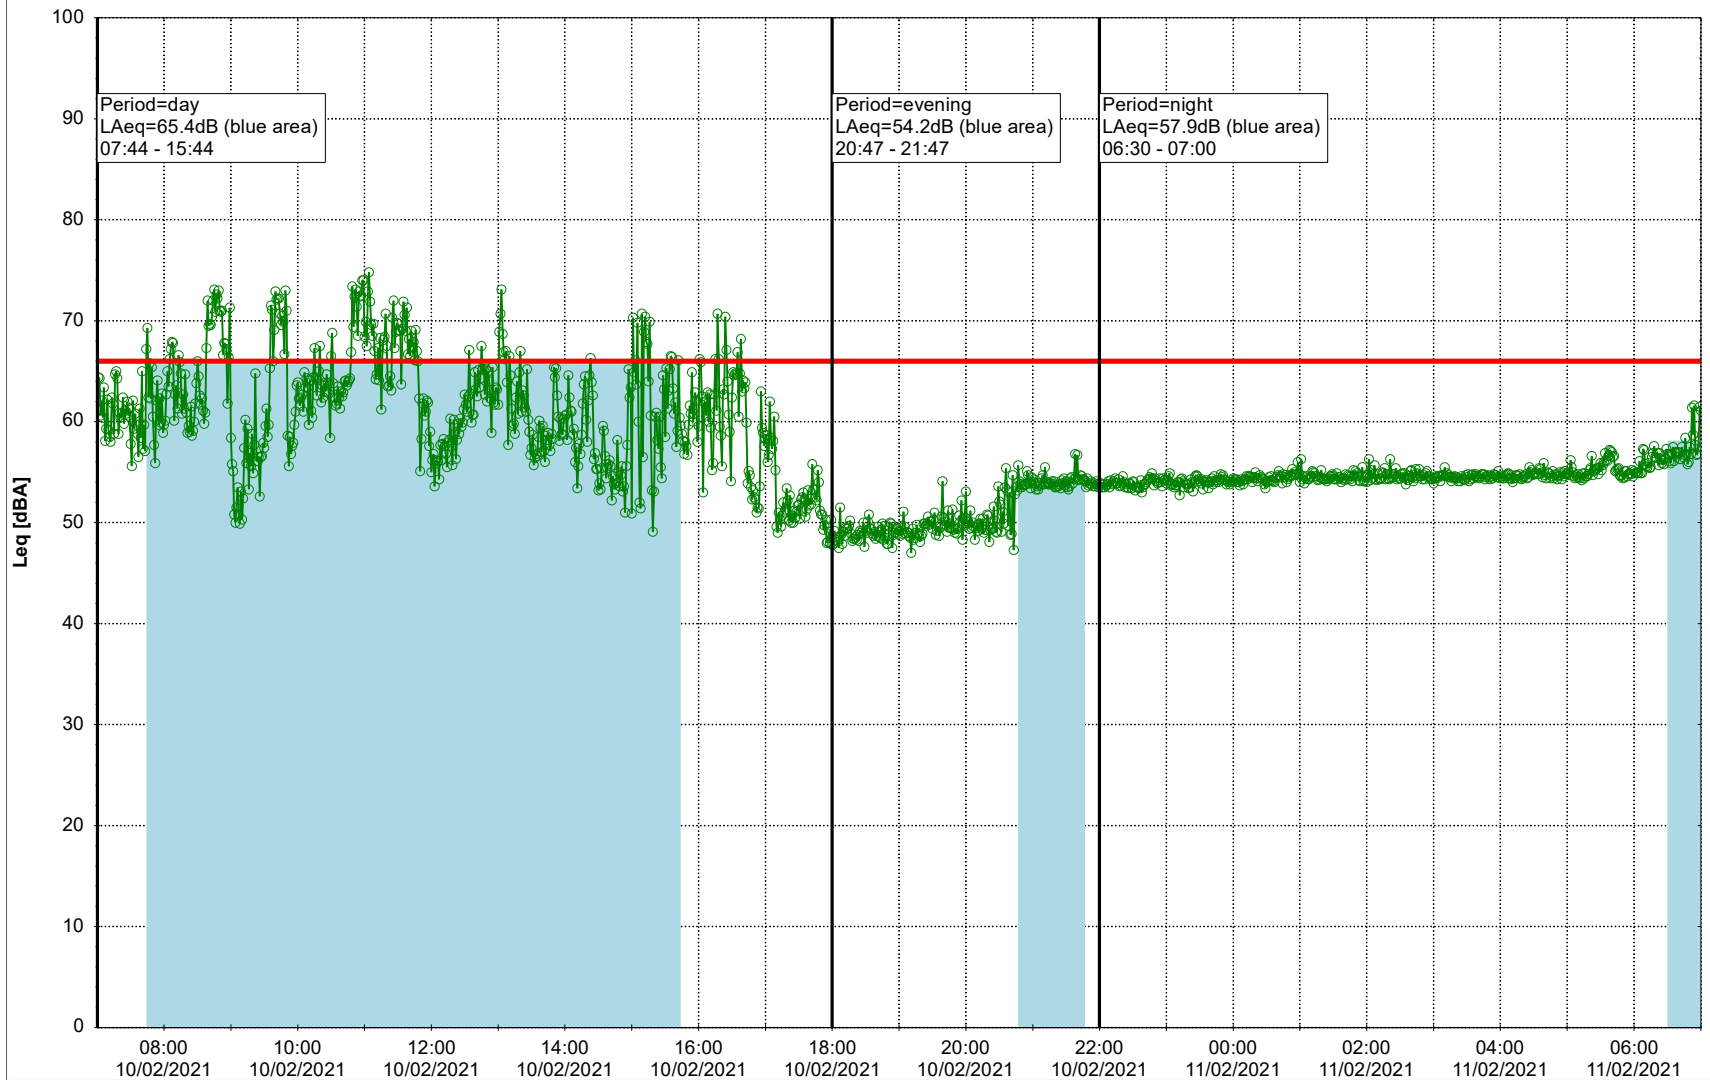

Project: Kronos Sydhavnen
Construction: Enghave Brygge
Location: N-V

Plan View

Remarks

- Ørsted Værket

Noise Time Related Diagram

10/02/2021
11/02/2021

○○○ EBR-OVK_NS02