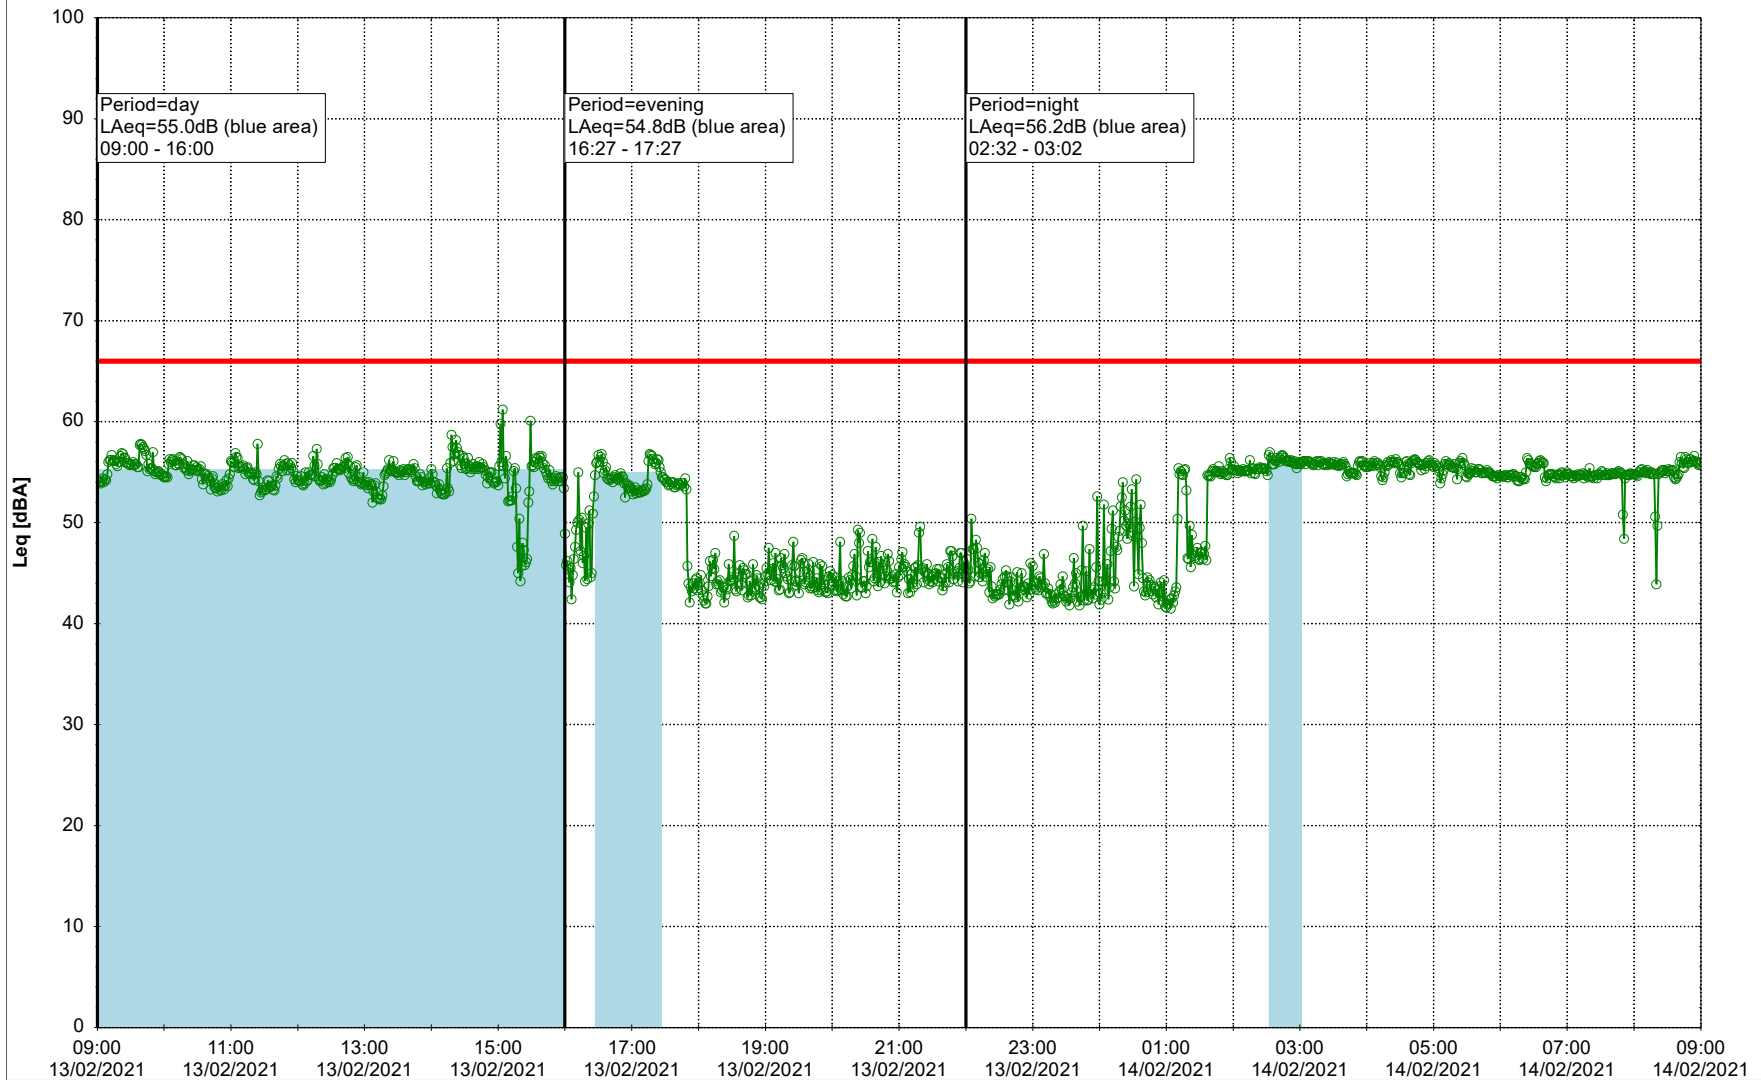

- Ørsted Værket

Noise Time Related Diagram

11/02/2021
12/02/2021

○○○ EBR-OVK_NS02

Project: Kronos Sydhavnen
Construction: Enghave Brygge
Location: N-V

Plan View

Remarks

- Ørsted Værket

Noise Time Related Diagram

12/02/2021
13/02/2021

○○○ EBR-OVK_NS02

Project: Kronos Sydhavnen
Construction: Enghave Brygge
Location: N-V

Plan View

Remarks

- Ørsted Værket

Noise Time Related Diagram

13/02/2021
14/02/2021

○○○ EBR-OVK_NS02

Project: Kronos Sydhavnen
Construction: Enghave Brygge
Location: N-V

Plan View

Remarks

- Ørsted Værket

Noise Time Related Diagram

14/02/2021
15/02/2021