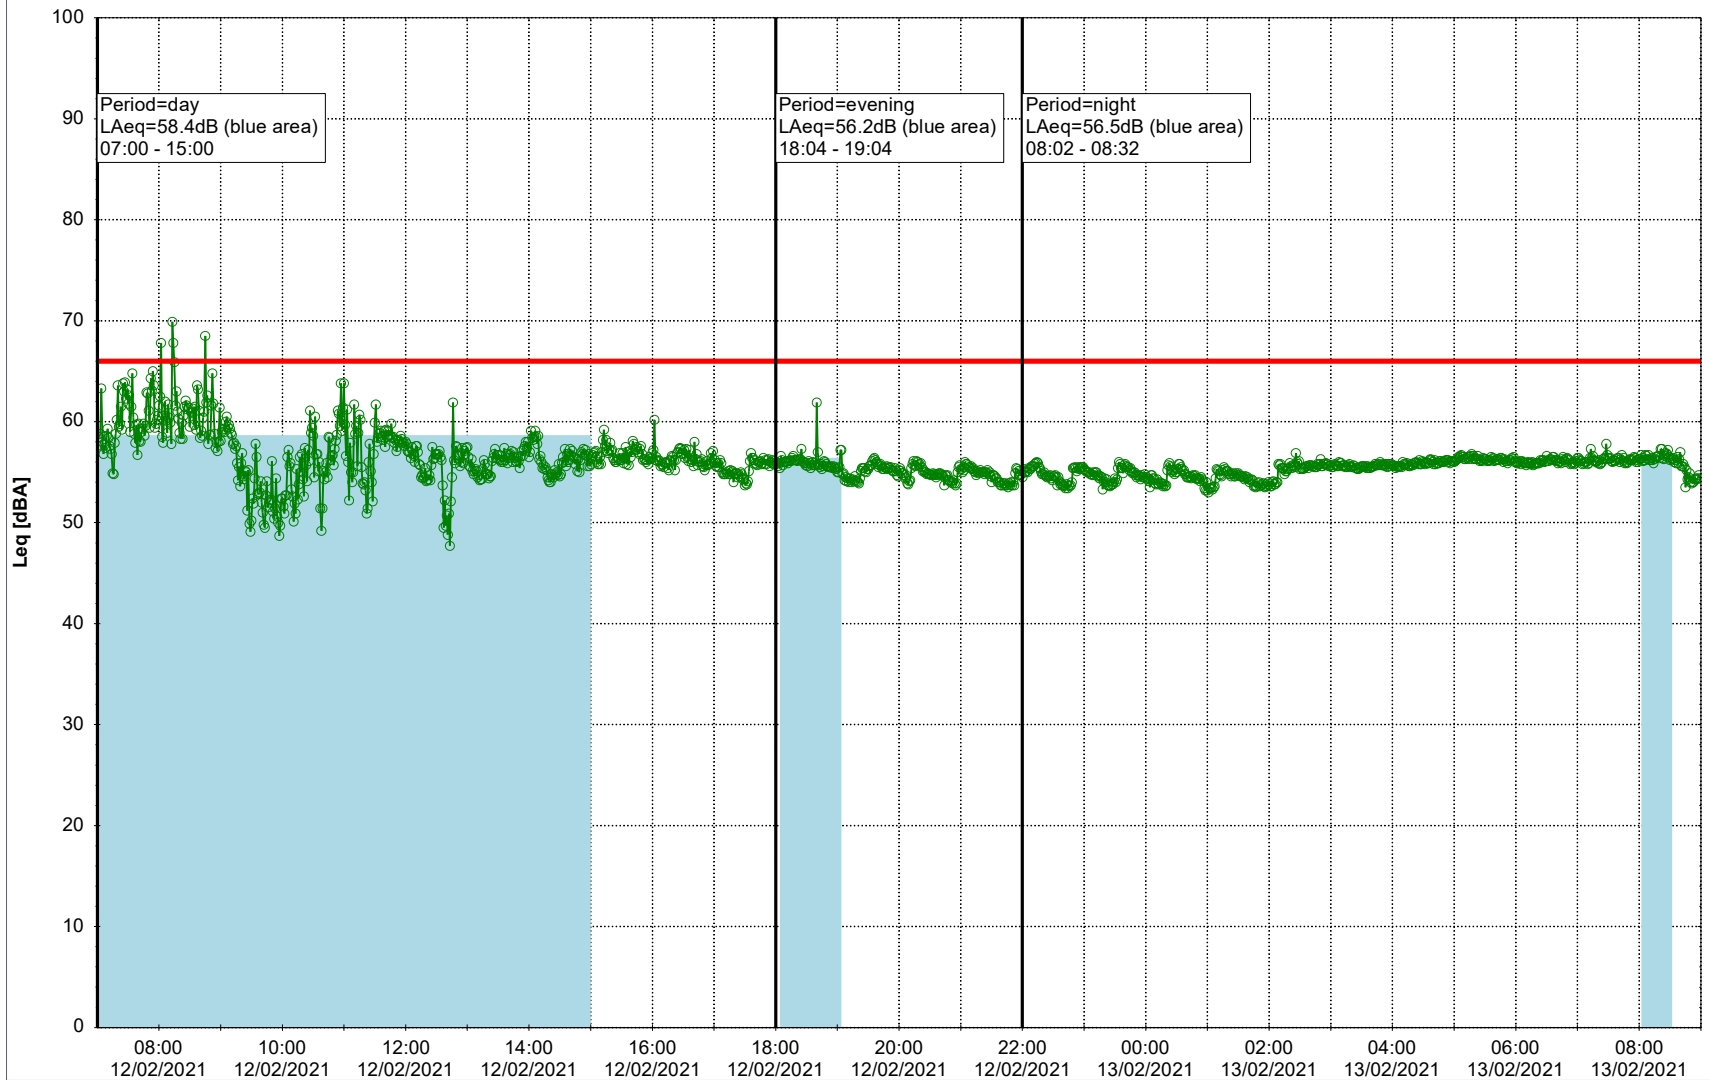

- Ørsted Værket

Noise Time Related Diagram

11/02/2021
12/02/2021

○○○ EBR-OVK_NS02

Project: Kronos Sydhavnen
Construction: Enghave Brygge
Location: N-V

Plan View

Remarks

- Ørsted Værket

Noise Time Related Diagram

12/02/2021
13/02/2021

○○○ EBR-OVK_NS02

Project: Kronos Sydhavnen
Construction: Enghave Brygge
Location: N-V

Plan View

Remarks

- Ørsted Værket

Noise Time Related Diagram

13/02/2021
14/02/2021

○○○ EBR-OVK_NS02

Project: Kronos Sydhavnen
Construction: Enghave Brygge
Location: N-V

Plan View

Remarks

- Ørsted Værket

Noise Time Related Diagram

14/02/2021
15/02/2021