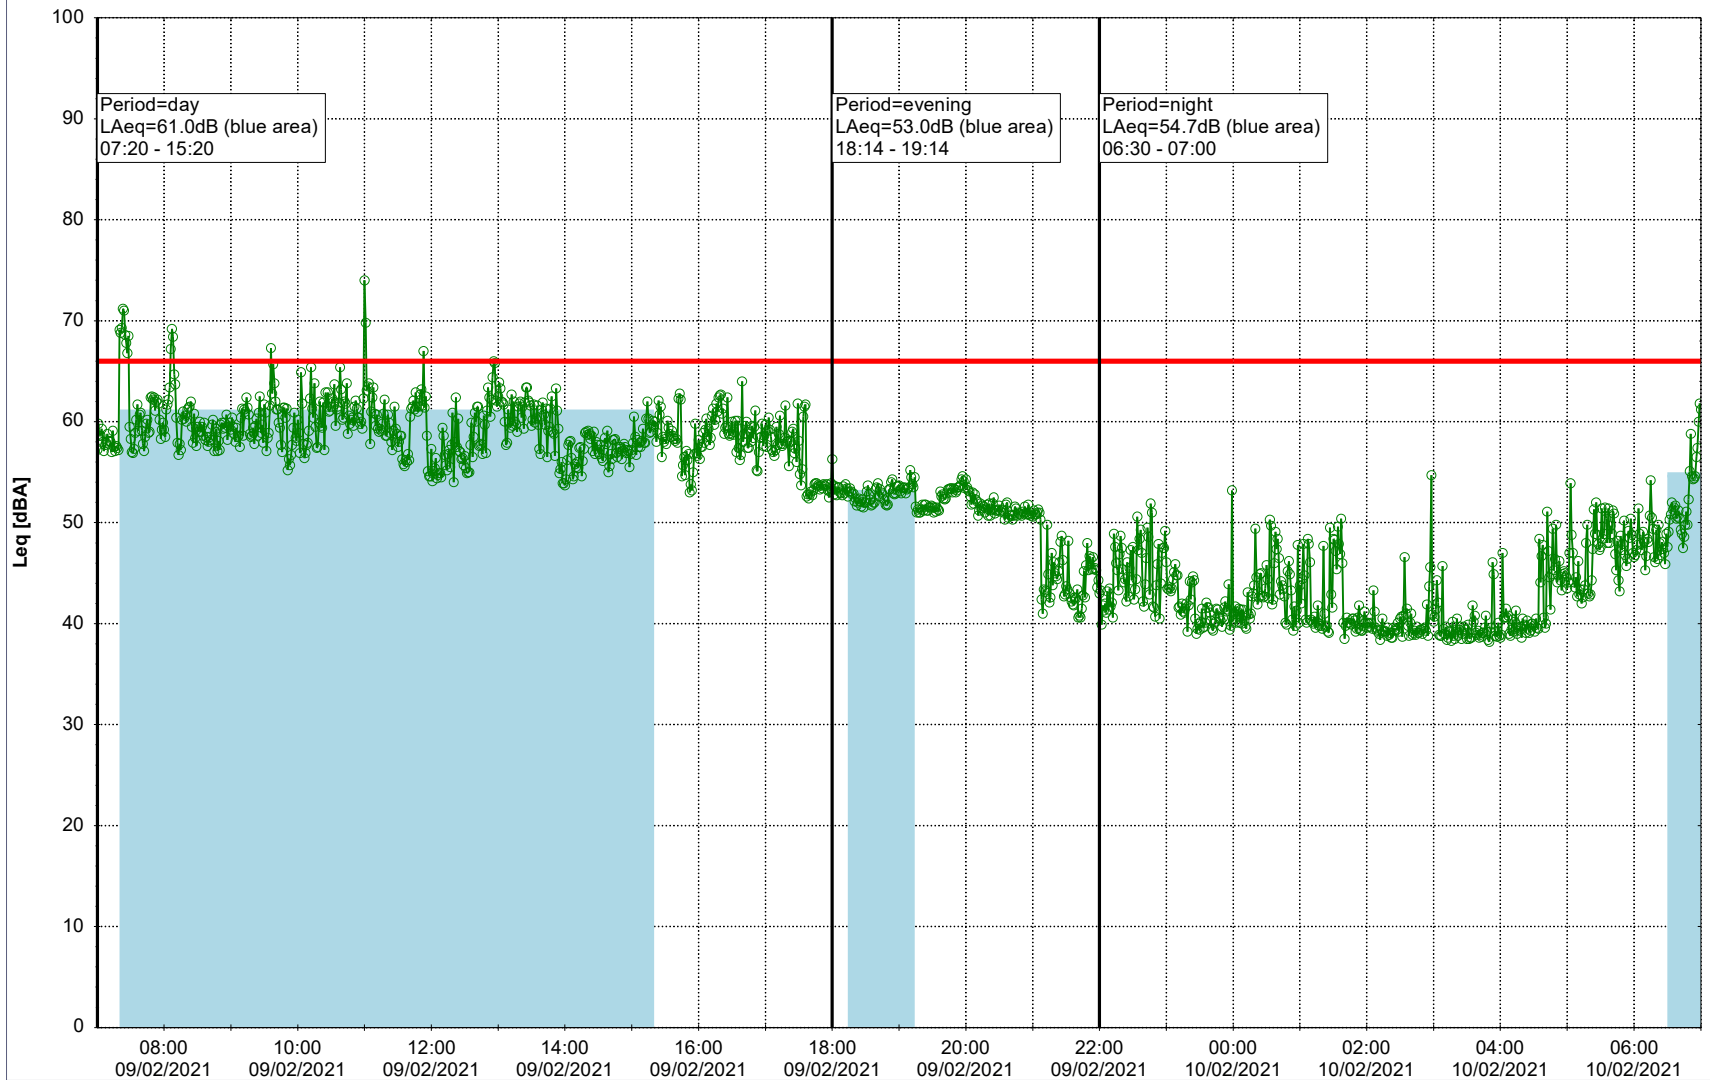

Project: Kronos Sydhavnen
Construction: Enghave Brygge
Location: N-V

Plan View

Remarks

- Ørsted Værket

Noise Time Related Diagram

09/02/2021
10/02/2021

○○○ EBR-OVK_NS02