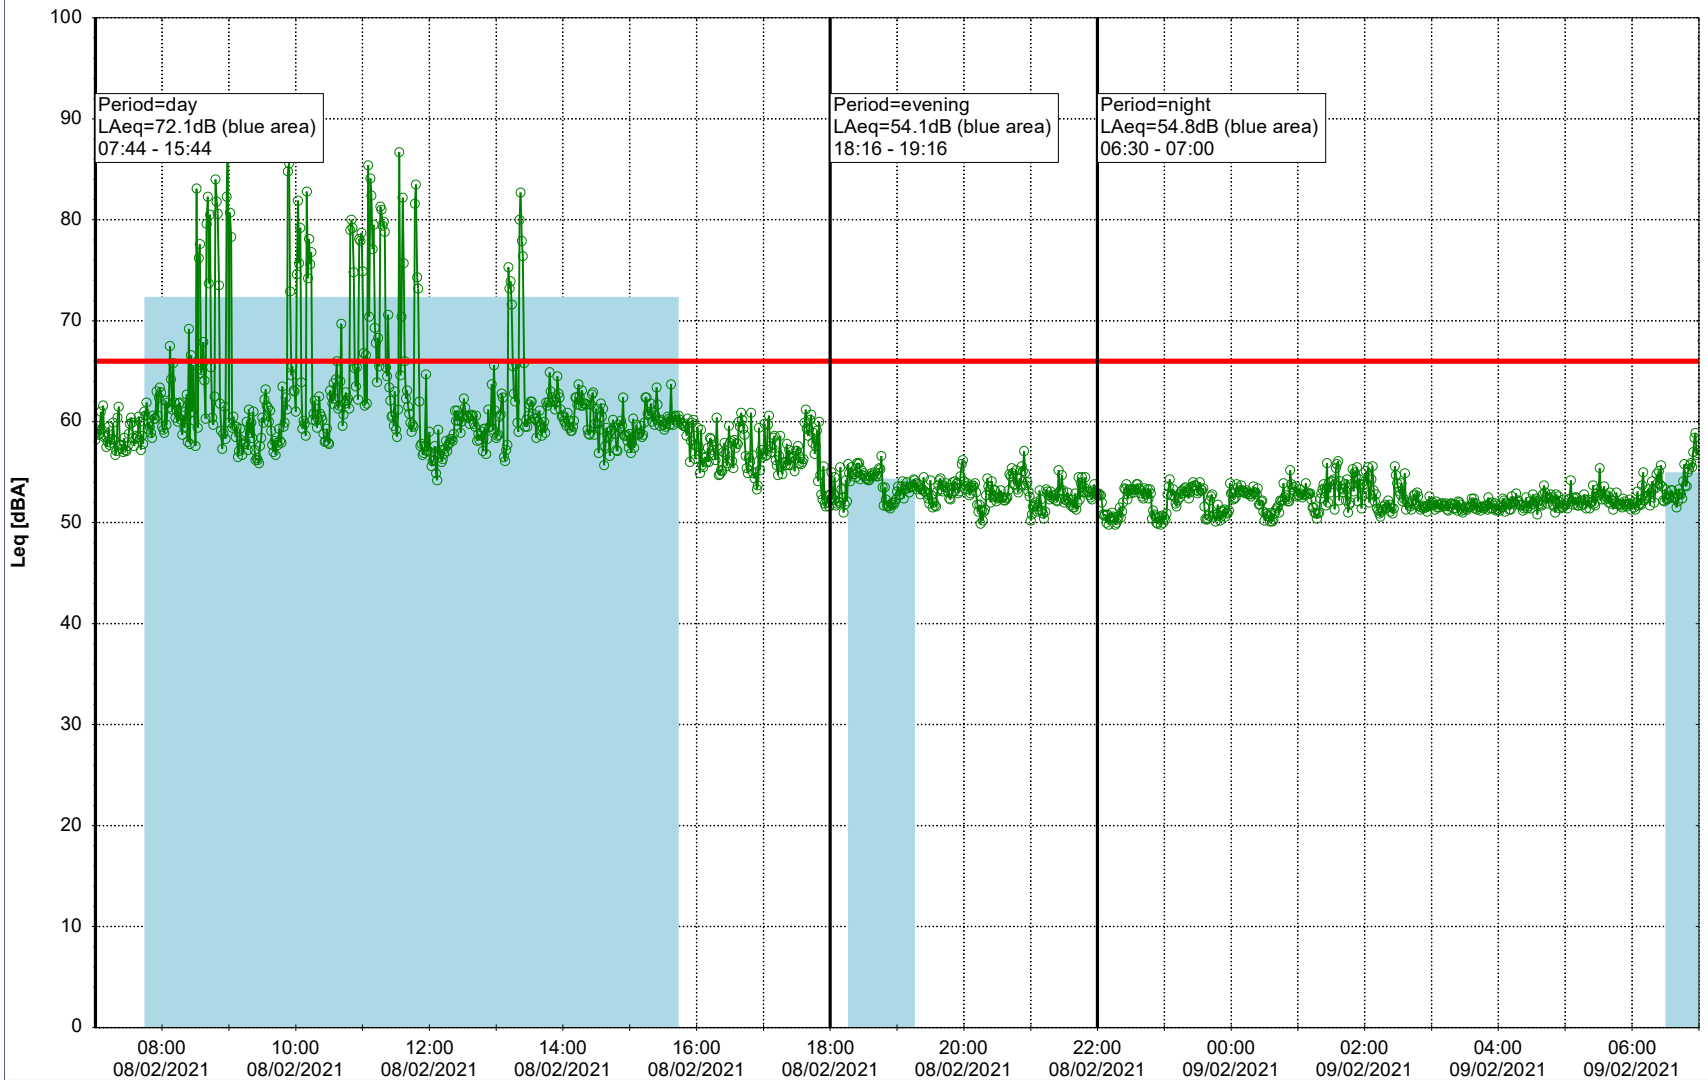

Project: Kronos Sydhavnen
Construction: Enghave Brygge
Location: N-V

Plan View

Remarks

- Tegholmen

Noise Time Related Diagram

08/02/2021
09/02/2021

○○○ EBR-OVK_NS02

Project: Kronos Sydhavnen
Construction: Enghave Brygge
Location: N-V

Plan View

Remarks

- Ørsted Værket

Noise Time Related Diagram

09/02/2021
10/02/2021

○○○ EBR-OVK_NS02

Project: Kronos Sydhavnen
Construction: Enghave Brygge
Location: N-V

Plan View

Remarks

- Ørsted Værket

Noise Time Related Diagram

10/02/2021
11/02/2021

○○○ EBR-OVK_NS02

Project: Kronos Sydhavnen
Construction: Enghave Brygge
Location: N-V

Plan View

Remarks

- Ørsted Værket

Noise Time Related Diagram

11/02/2021
12/02/2021

○○○ EBR-OVK_NS02

Project: Kronos Sydhavnen
Construction: Enghave Brygge
Location: N-V

Plan View

Remarks

- Ørsted Værket