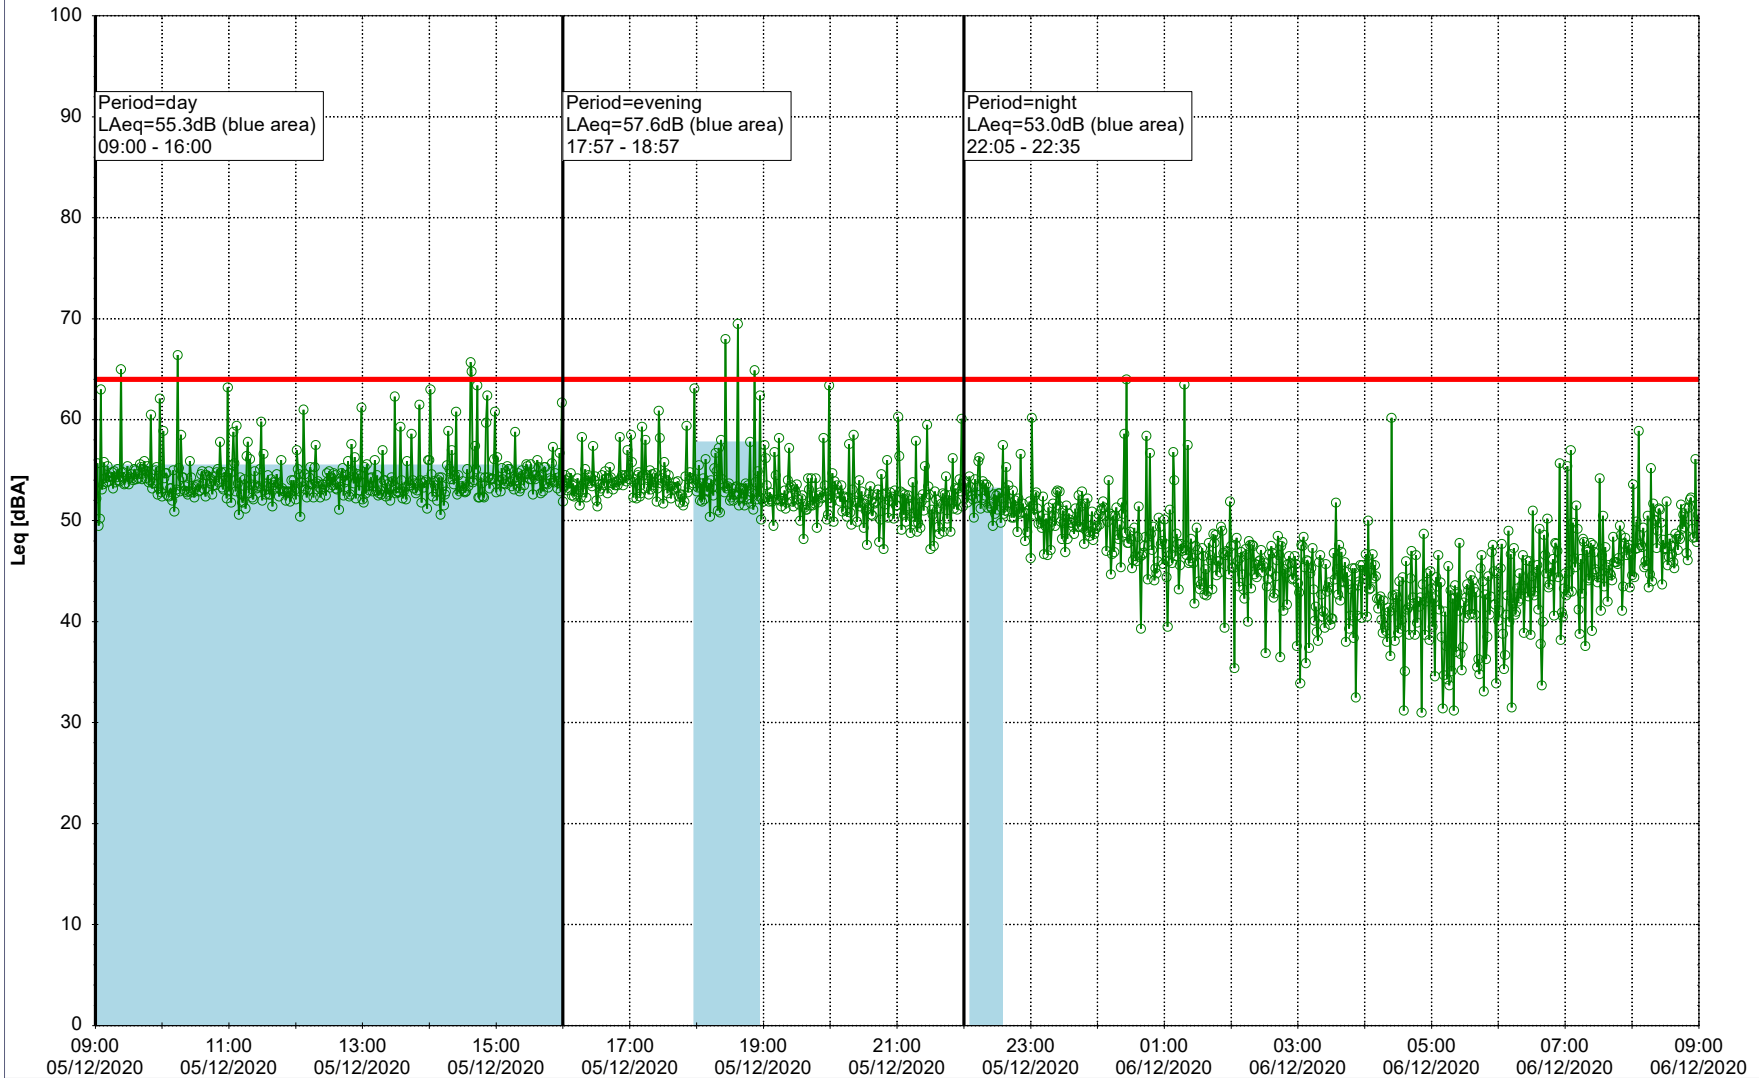

...

Project: Kronos Sydhavnen
Construction: Gåsebæk
Location: N-V

Remarks

...

Noise Time Related Diagram

04/12/2020
05/12/2020

○○○○ GAB_NS01

Project: Kronos Sydhavnen
Construction: Gåsebæk
Location: N-V

05/12/2020
06/12/2020

Remarks

...

Noise Time Related Diagram

○○○ GAB_NS01

Project: Kronos Sydhavnen
Construction: Gåsebæk
Location: N-V

06/12/2020
07/12/2020

Remarks

...

Noise Time Related Diagram

○○○ GAB_NS01