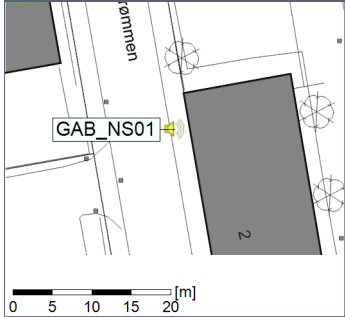

Project: Kronos Sydhavnen
Construction: Gåsebæk
Location: N-V

30/11/2020
01/12/2020

Remarks

...

Noise Time Related Diagram

○○○ GAB_NS01

Project: Kronos Sydhavnen
Construction: Gåsebæk
Location: N-V

Plan View