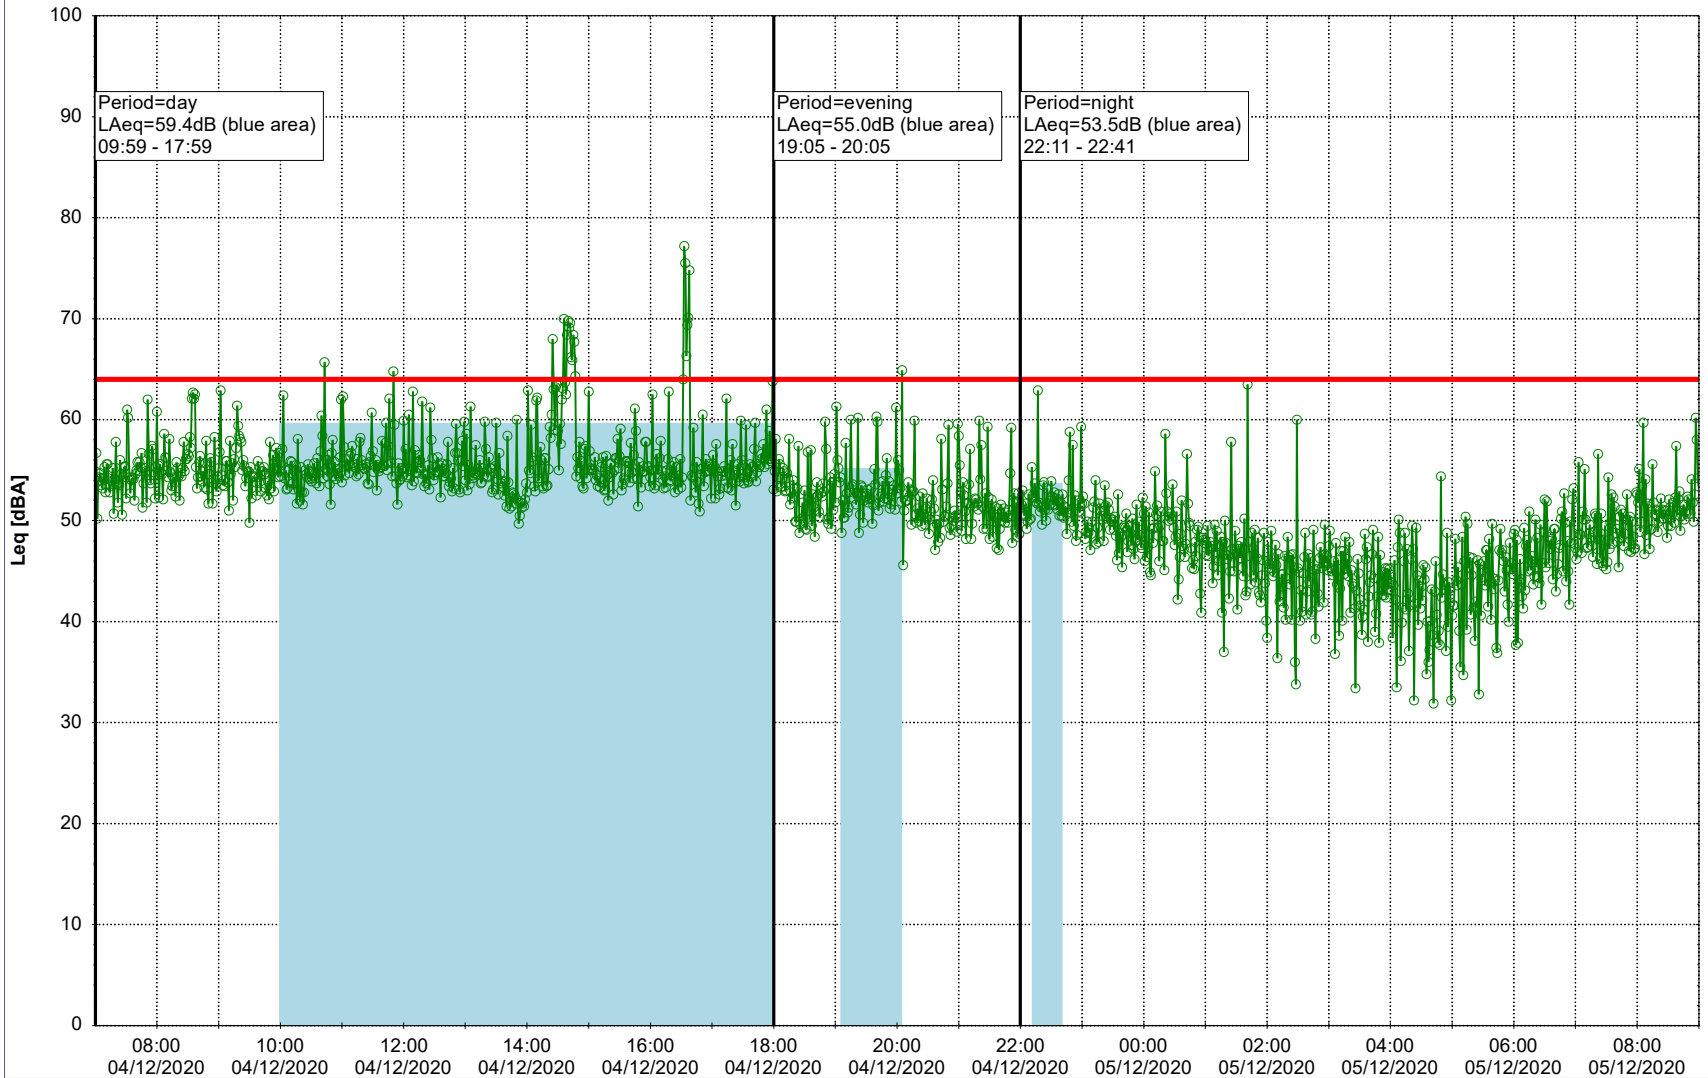

...

Noise Time Related Diagram

○○○ GAB_NS01

Project: Kronos Sydhavnen
Construction: Gåsebæk
Location: N-V

03/12/2020
04/12/2020

Noise Time Related Diagram

○○○ GAB_NS01

Remarks

...

Project: Kronos Sydhavnen
Construction: Gåsebæk
Location: N-V

Remarks

...

Noise Time Related Diagram

04/12/2020
05/12/2020

○○○○ GAB_NS01

Project: Kronos Sydhavnen
Construction: Gåsebæk
Location: N-V

05/12/2020
06/12/2020

Remarks

...

Noise Time Related Diagram

○○○ GAB_NS01

Project: Kronos Sydhavnen
Construction: Gåsebæk
Location: N-V

06/12/2020
07/12/2020

Remarks