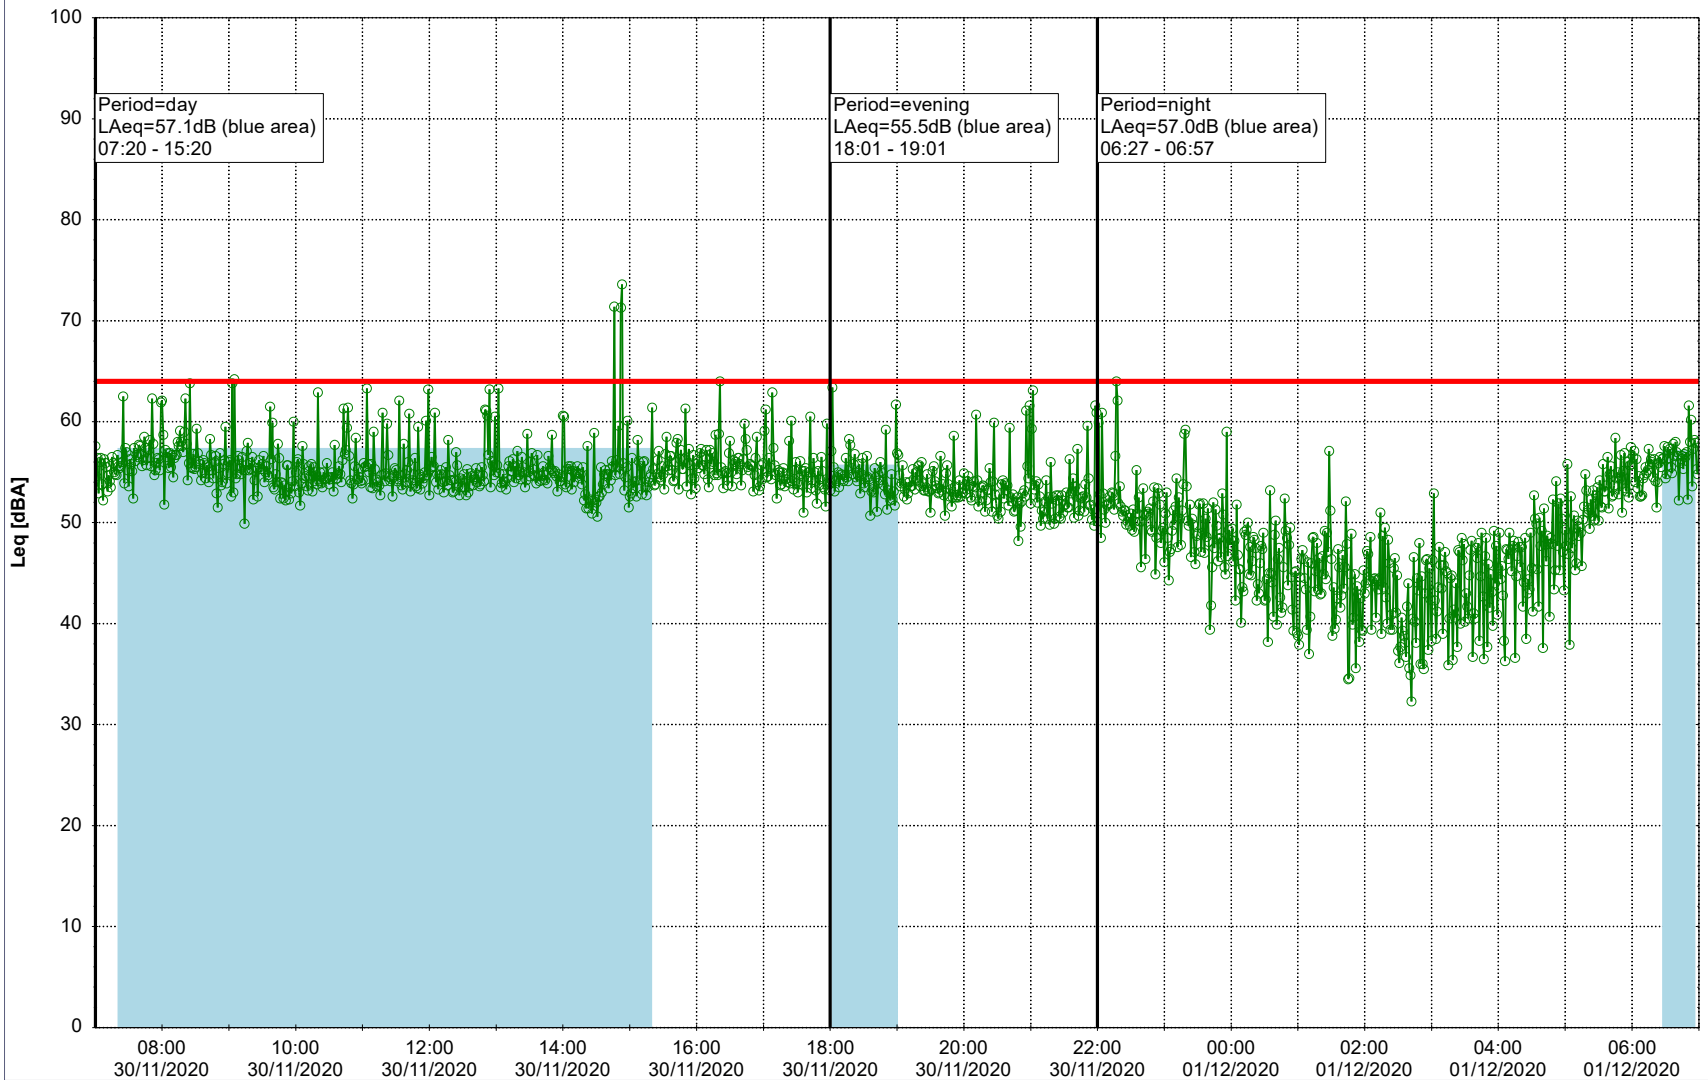

Project: Kronos Sydhavnen
Construction: Gåsebæk
Location: N-V

30/11/2020
01/12/2020

Remarks

...

Noise Time Related Diagram

○○○ GAB_NS01

Project: Kronos Sydhavnen
Construction: Gåsebæk
Location: N-V

Plan View

Remarks

...

Noise Time Related Diagram

01/12/2020
02/12/2020

○○○○ GAB_NS01

Project: Kronos Sydhavnen
Construction: Gåsebæk
Location: N-V

02/12/2020
03/12/2020

Remarks

...

Noise Time Related Diagram

○○○ GAB_NS01

Project: Kronos Sydhavnen
Construction: Gåsebæk
Location: N-V

03/12/2020
04/12/2020

Noise Time Related Diagram

○○○ GAB_NS01

Remarks

...

Project: Kronos Sydhavnen
Construction: Gåsebæk
Location: N-V

Remarks

...

Noise Time Related Diagram

04/12/2020
05/12/2020

○○○○ GAB_NS01

Project: Kronos Sydhavnen
Construction: Gåsebæk
Location: N-V