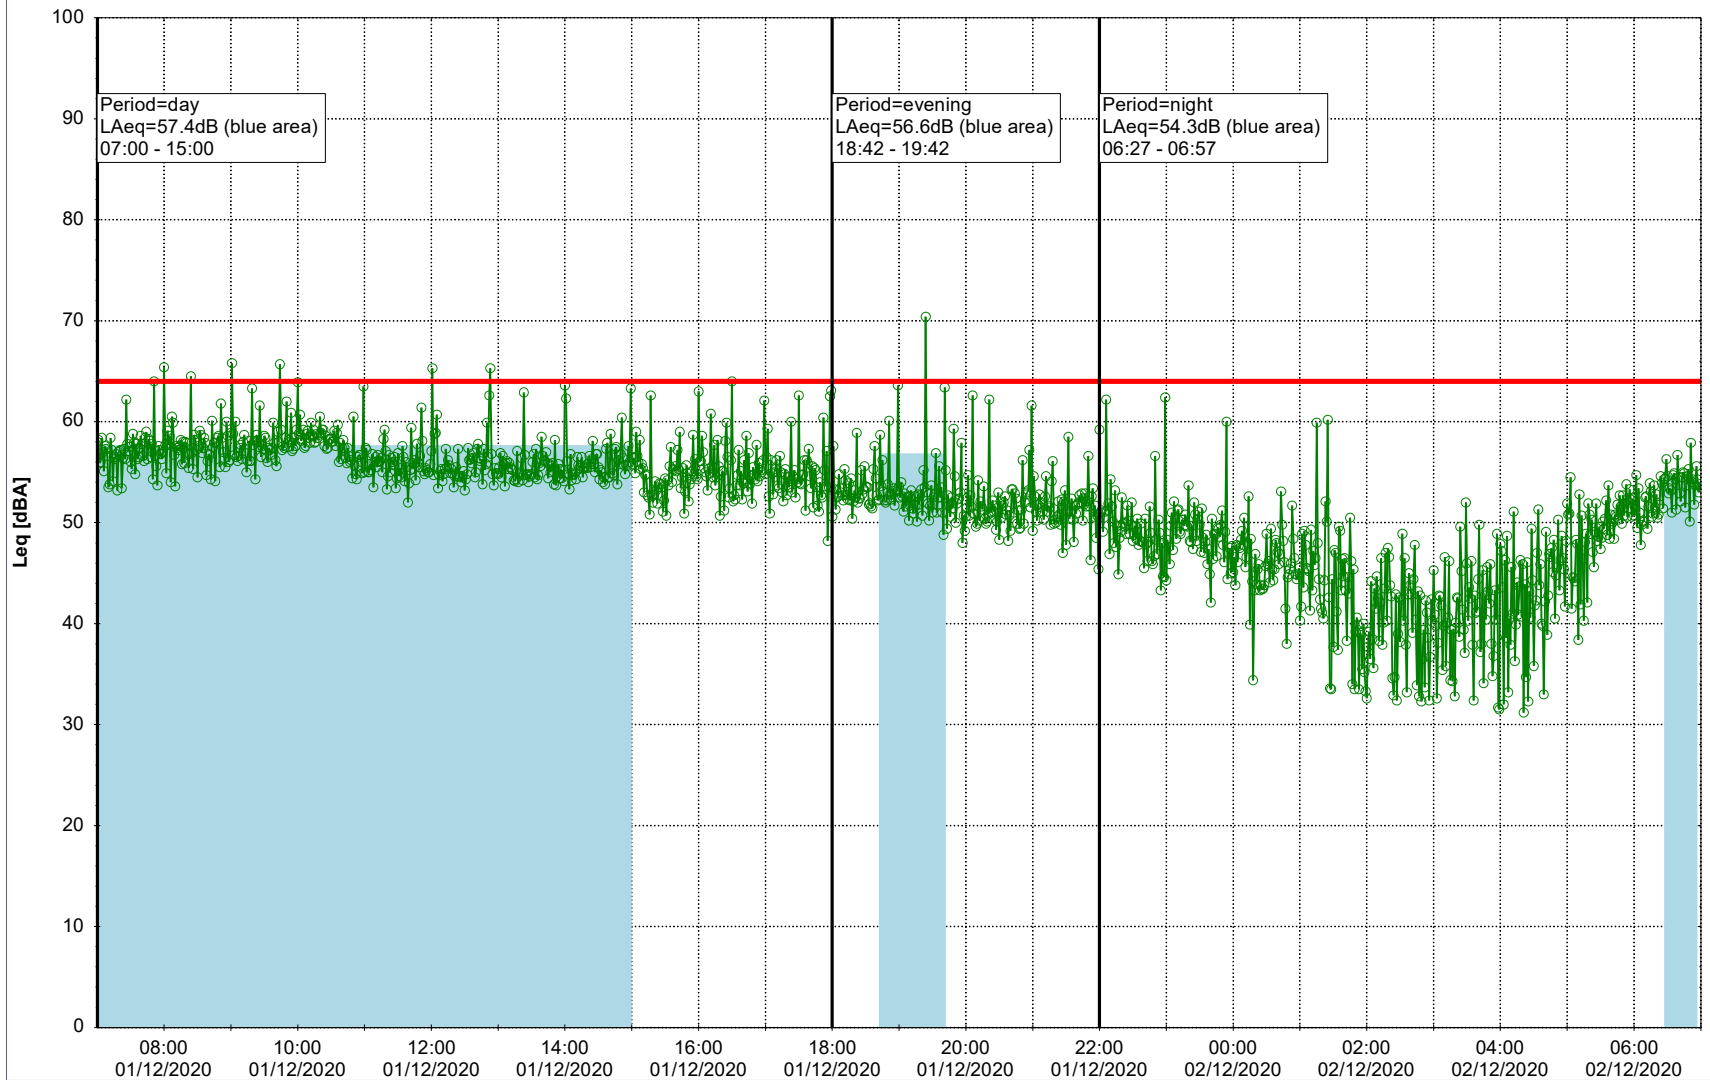

Project: Kronos Sydhavnen
Construction: Gåsebæk
Location: N-V

30/11/2020
01/12/2020

Remarks

...

Noise Time Related Diagram

○○○ GAB_NS01

Project: Kronos Sydhavnen
Construction: Gåsebæk
Location: N-V

Plan View

Remarks

...

Noise Time Related Diagram

01/12/2020
02/12/2020

○○○○ GAB_NS01

Project: Kronos Sydhavnen
Construction: Gåsebæk
Location: N-V

02/12/2020
03/12/2020

Remarks

...

Noise Time Related Diagram

○○○ GAB_NS01

Project: Kronos Sydhavnen
Construction: Gåsebæk
Location: N-V

03/12/2020
04/12/2020

Noise Time Related Diagram

○○○ GAB_NS01

Remarks

...

Project: Kronos Sydhavnen
Construction: Gåsebæk
Location: N-V

Remarks

...

Noise Time Related Diagram

04/12/2020
05/12/2020

○○○○ GAB_NS01

Project: Kronos Sydhavnen
Construction: Gåsebæk
Location: N-V