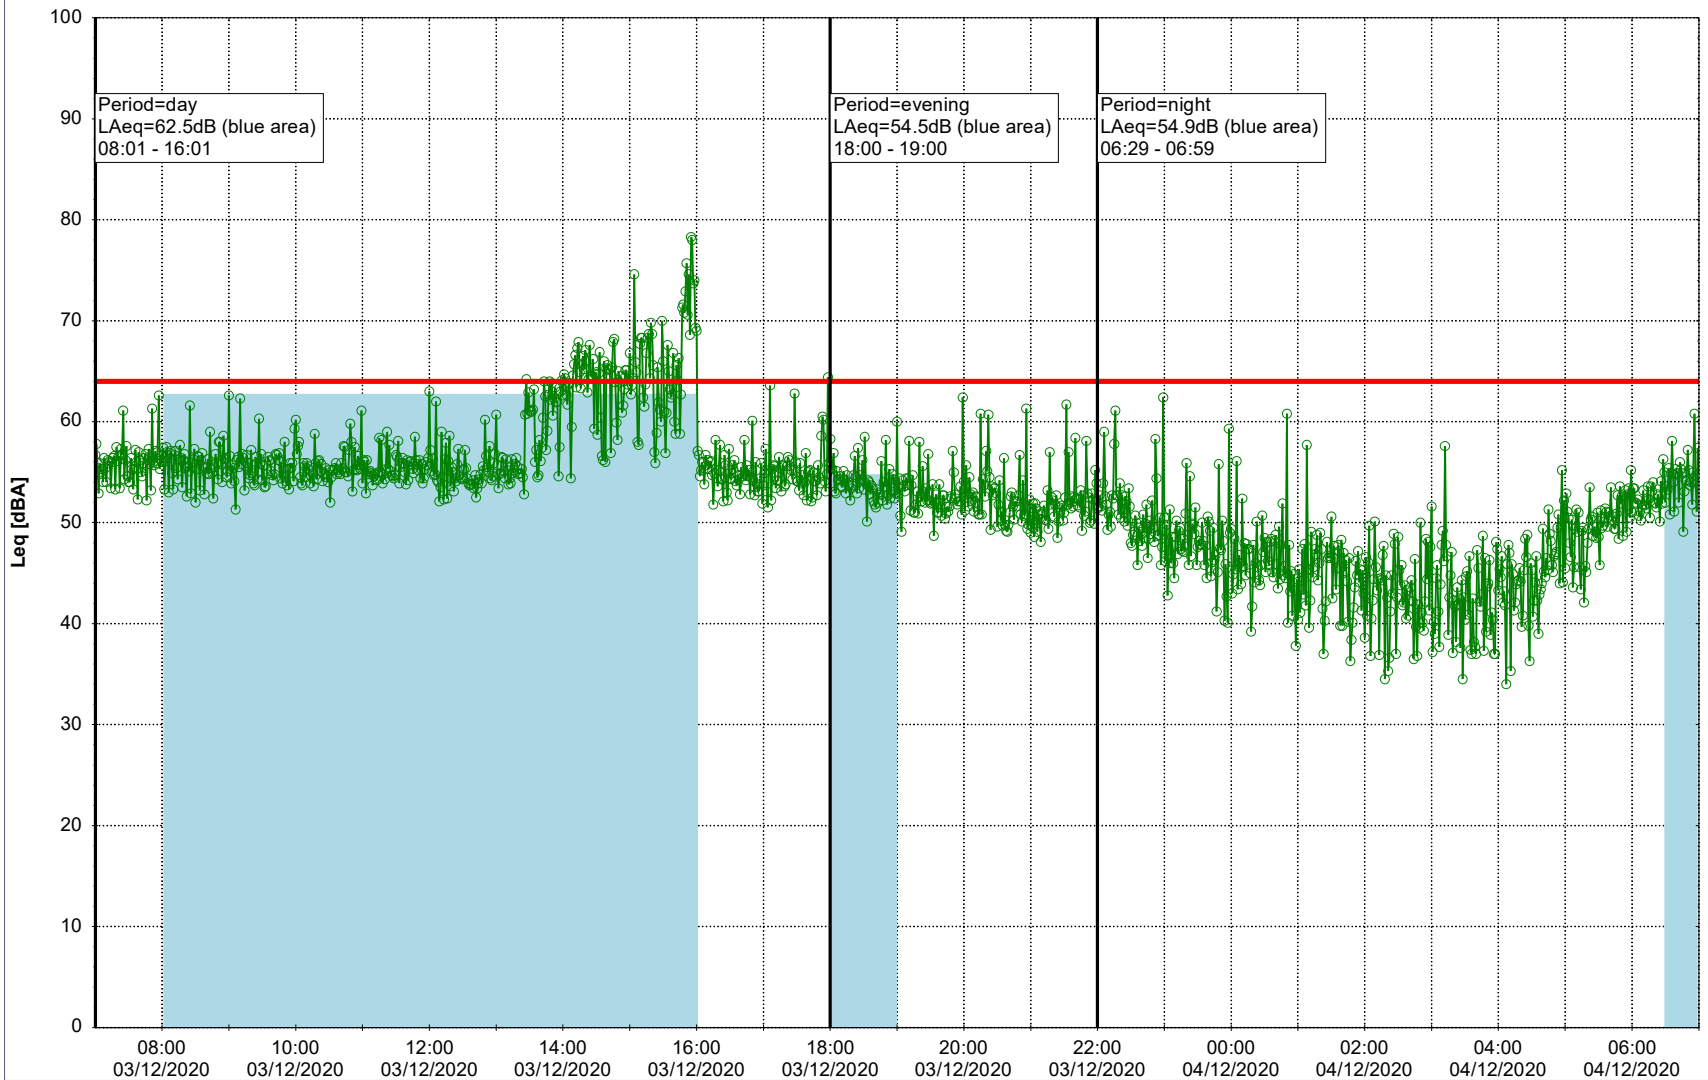

...

Noise Time Related Diagram

○○○ GAB_NS01

Project: Kronos Sydhavnen
Construction: Gåsebæk
Location: N-V

03/12/2020
04/12/2020

Noise Time Related Diagram

○○○ GAB_NS01

Remarks

...

Project: Kronos Sydhavnen
Construction: Gåsebæk
Location: N-V

Remarks

...

Noise Time Related Diagram

04/12/2020
05/12/2020

○○○○ GAB_NS01

Project: Kronos Sydhavnen
Construction: Gåsebæk
Location: N-V

05/12/2020
06/12/2020

Remarks

...

Noise Time Related Diagram

○○○ GAB_NS01

Project: Kronos Sydhavnen
Construction: Gåsebæk
Location: N-V

06/12/2020
07/12/2020

Remarks