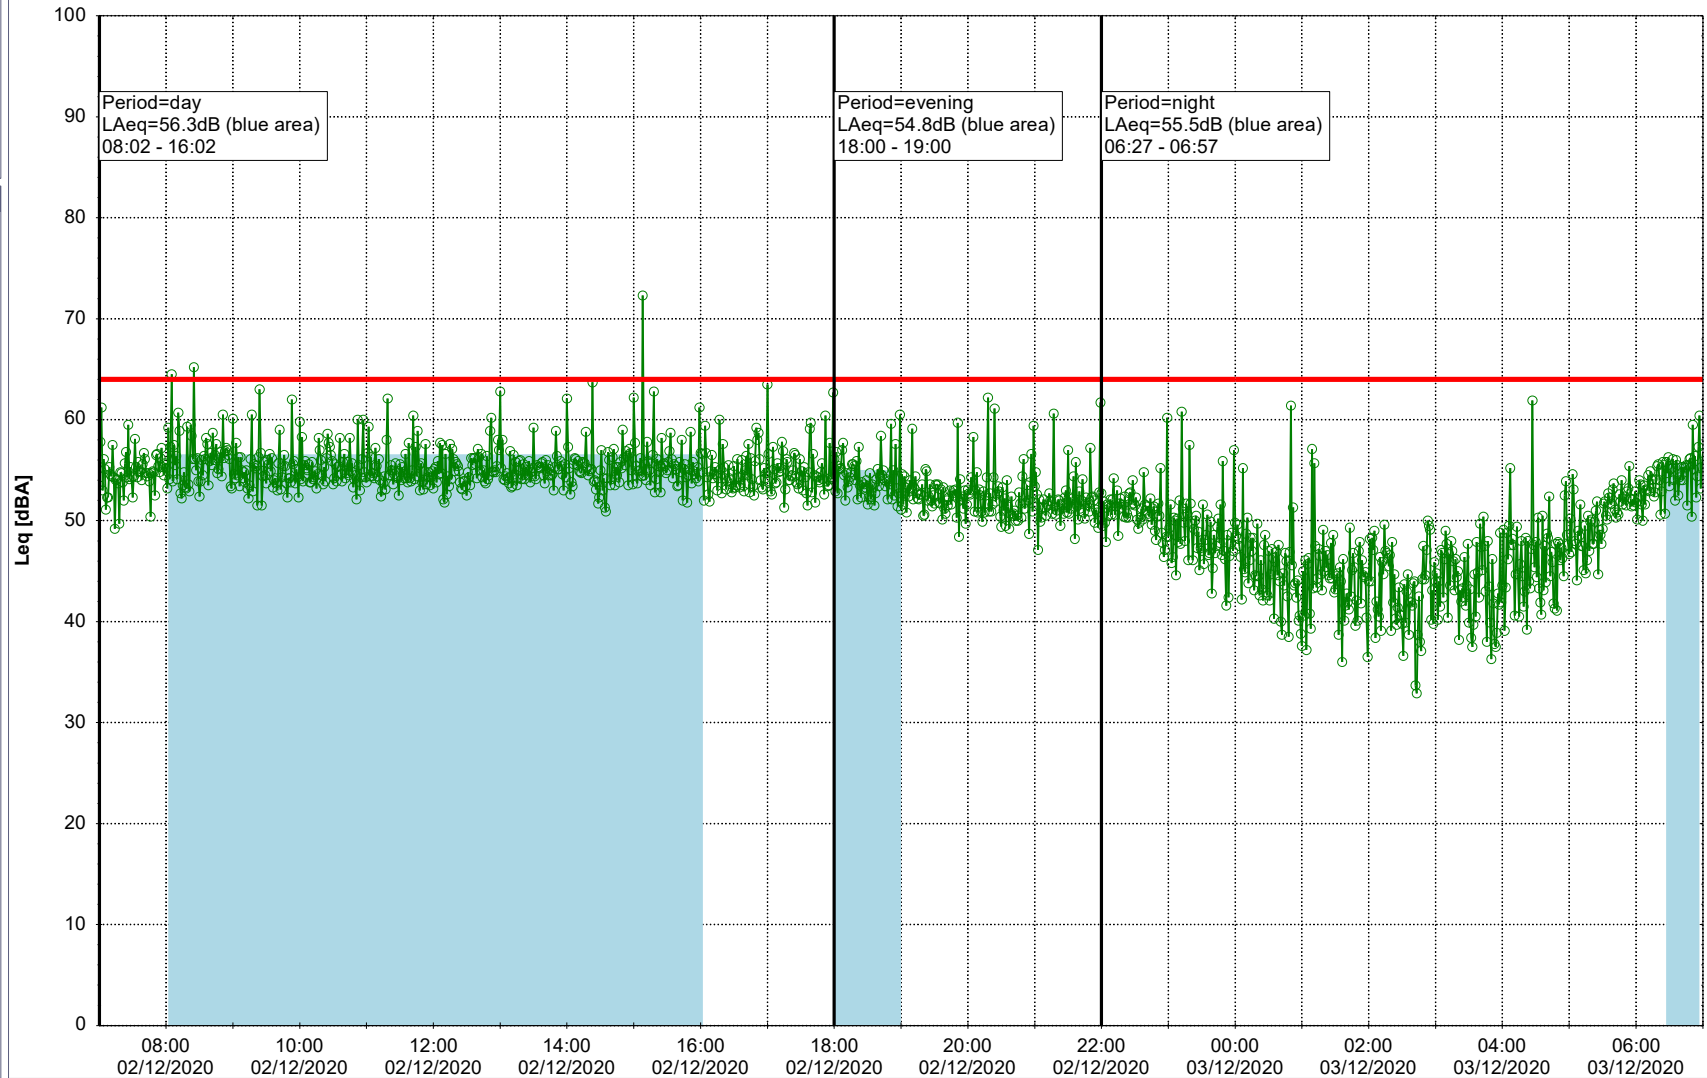

Remarks

...

Noise Time Related Diagram

01/12/2020
02/12/2020

○○○○ GAB_NS01

Project: Kronos Sydhavnen
Construction: Gåsebæk
Location: N-V

02/12/2020
03/12/2020

Remarks

...

Noise Time Related Diagram

○○○ GAB_NS01

Project: Kronos Sydhavnen
Construction: Gåsebæk
Location: N-V

03/12/2020
04/12/2020

Noise Time Related Diagram

○○○ GAB_NS01

Remarks

...

Project: Kronos Sydhavnen
Construction: Gåsebæk
Location: N-V

Remarks

...

Noise Time Related Diagram

04/12/2020
05/12/2020

○○○○ GAB_NS01

Project: Kronos Sydhavnen
Construction: Gåsebæk
Location: N-V

05/12/2020
06/12/2020

Remarks

...

Noise Time Related Diagram

○○○ GAB_NS01

Project: Kronos Sydhavnen
Construction: Gåsebæk
Location: N-V

06/12/2020
07/12/2020

Remarks