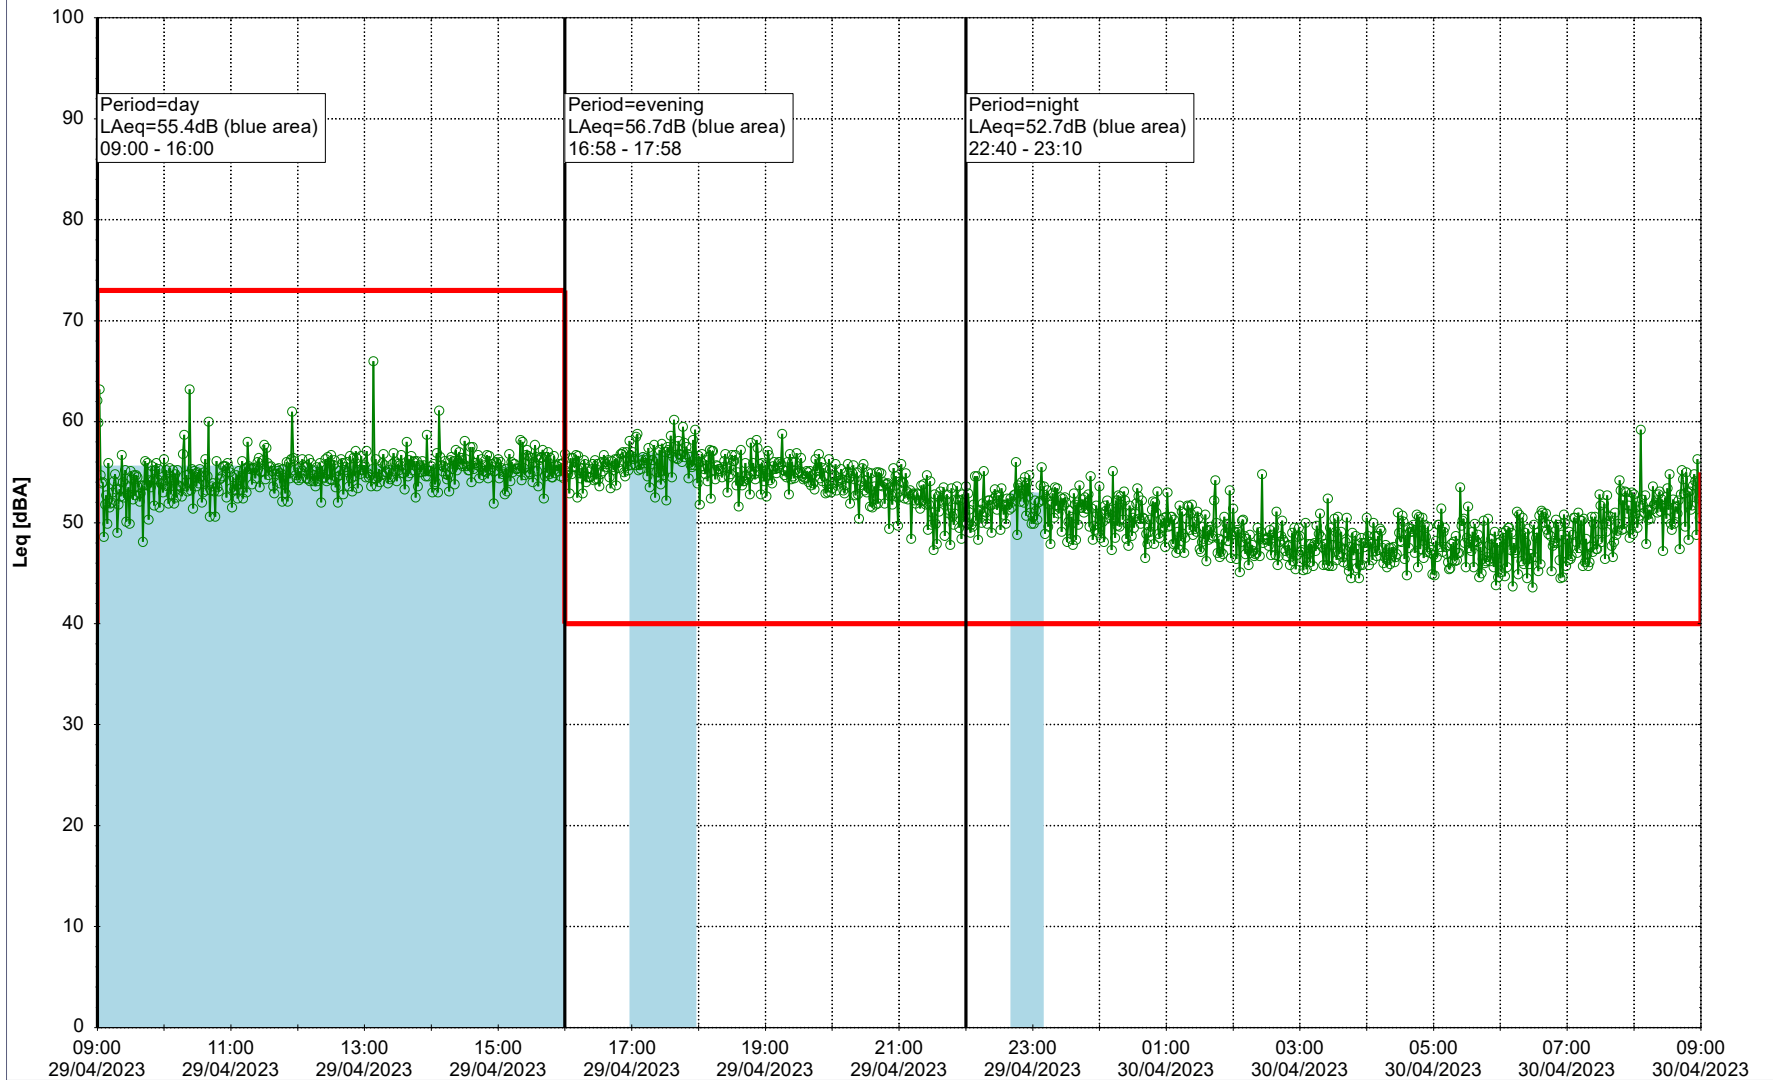

Noise Time Related Diagram

28/04/2023
29/04/2023

○ ○ ○ ○ HOL_NS01

Project: Kronos Sydhavnen
Construction: Havneholmen
Location: N-V

Plan View

Remarks

...

Noise Time Related Diagram

29/04/2023
30/04/2023

○ ○ ○ ○ HOL_NS01

Project: Kronos Sydhavnen
Construction: Havneholmen
Location: N-V

Plan View

Remarks

...

Noise Time Related Diagram

30/04/2023
01/05/2023