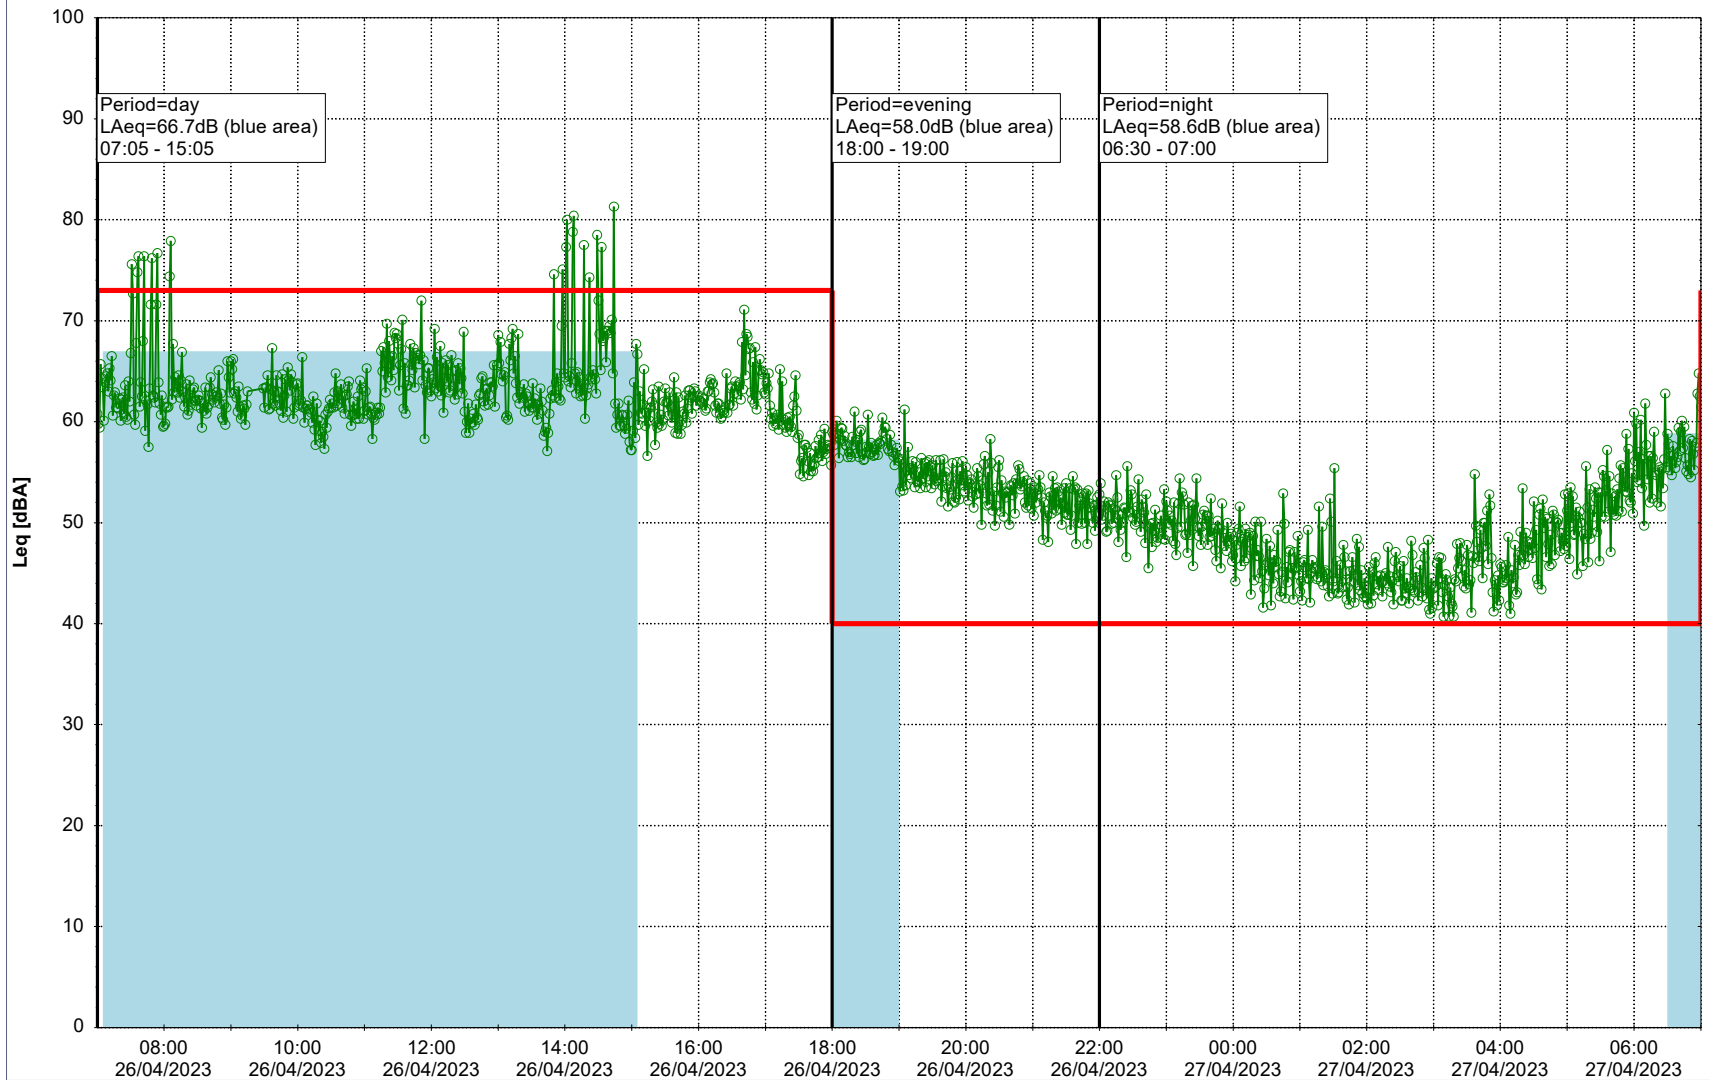

Plan View

Remarks

...

Noise Time Related Diagram

25/04/2023
26/04/2023

○ ○ ○ ○ HOL_NS01

Project: Kronos Sydhavnen
Construction: Havneholmen
Location: N-V

Plan View

Remarks

...

Noise Time Related Diagram

26/04/2023
27/04/2023

○ ○ ○ ○ HOL_NS01

Project: Kronos Sydhavnen
Construction: Havneholmen
Location: N-V

Plan View

Remarks

...

Noise Time Related Diagram

27/04/2023
28/04/2023

○○○ HOL_NS01

Project: Kronos Sydhavnen
Construction: Havneholmen
Location: N-V

Plan View

Remarks

...

Noise Time Related Diagram

28/04/2023
29/04/2023

○ ○ ○ ○ HOL_NS01

Project: Kronos Sydhavnen
Construction: Havneholmen
Location: N-V

Plan View

Remarks

...

Noise Time Related Diagram