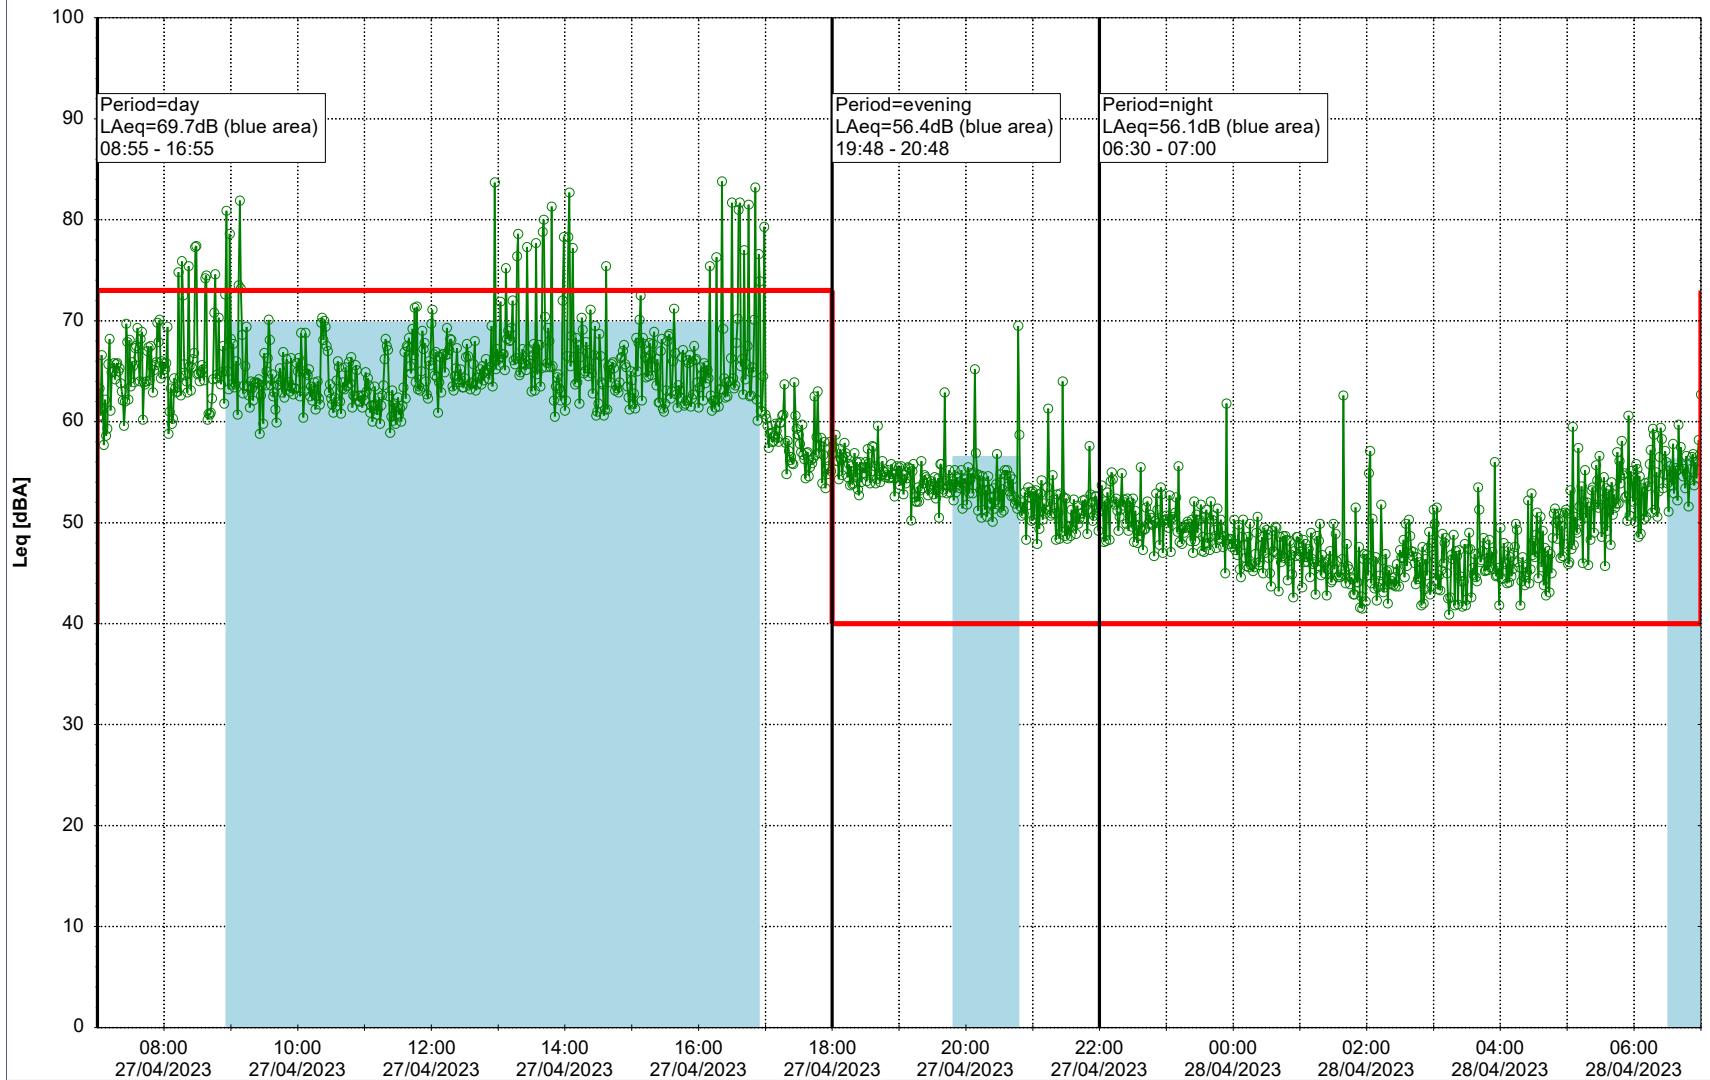

Remarks

...

Noise Time Related Diagram

26/04/2023
27/04/2023

○ ○ ○ ○ HOL_NS01

Project: Kronos Sydhavnen
Construction: Havneholmen
Location: N-V

Plan View

Remarks

...

Noise Time Related Diagram

27/04/2023
28/04/2023

○○○ HOL_NS01

Project: Kronos Sydhavnen
Construction: Havneholmen
Location: N-V

Plan View

Remarks

...

Noise Time Related Diagram

28/04/2023
29/04/2023

○ ○ ○ ○ HOL_NS01

Project: Kronos Sydhavnen
Construction: Havneholmen
Location: N-V

Plan View

Remarks

...

Noise Time Related Diagram