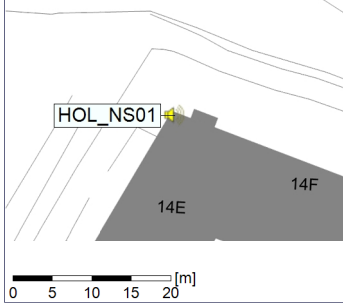

...

Noise Time Related Diagram

27/04/2023
28/04/2023

○○○ HOL_NS01

Project: Kronos Sydhavnen
Construction: Havneholmen
Location: N-V

Plan View

Remarks

...