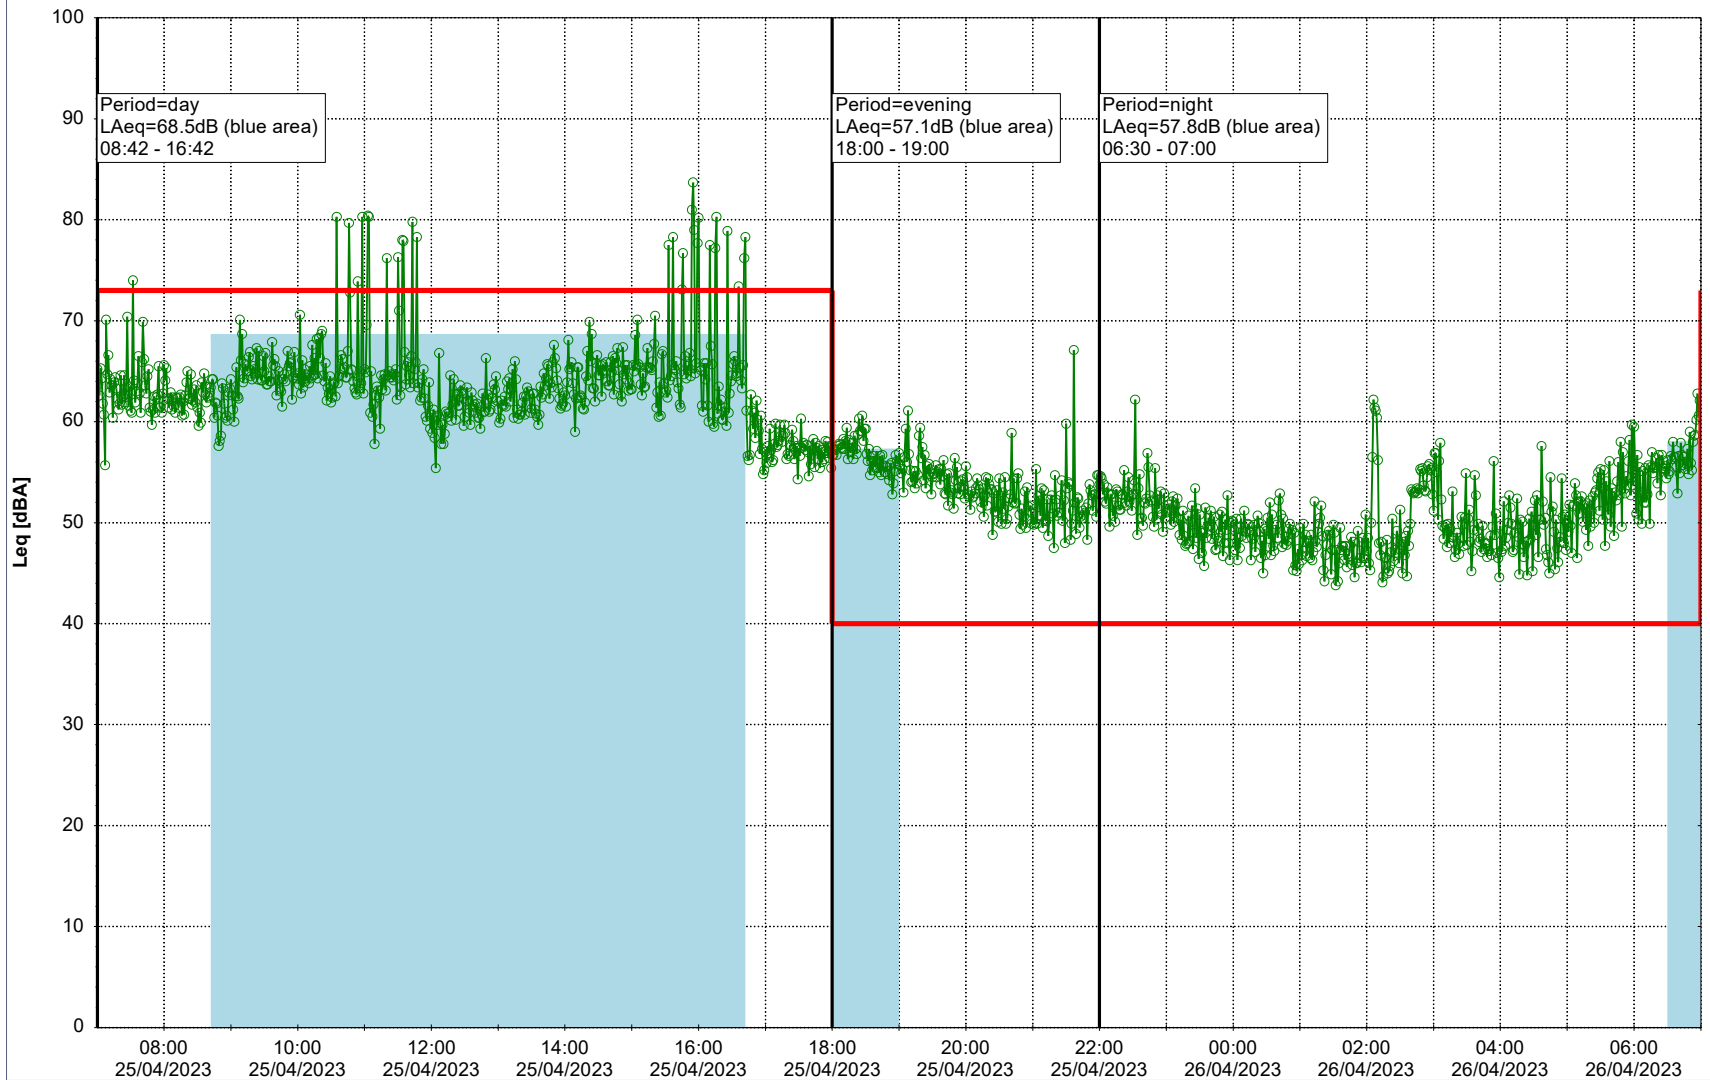

Plan View

Remarks

...

Noise Time Related Diagram

25/04/2023
26/04/2023

○ ○ ○ ○ HOL_NS01

Project: Kronos Sydhavnen
Construction: Havneholmen
Location: N-V

Plan View

Remarks

...

Noise Time Related Diagram

26/04/2023
27/04/2023

○ ○ ○ ○ HOL_NS01

Project: Kronos Sydhavnen
Construction: Havneholmen
Location: N-V

Plan View

Remarks

...

Noise Time Related Diagram

27/04/2023
28/04/2023

○○○ HOL_NS01

Project: Kronos Sydhavnen
Construction: Havneholmen
Location: N-V

Plan View

Remarks

...

Noise Time Related Diagram

28/04/2023
29/04/2023

○ ○ ○ ○ HOL_NS01

Project: Kronos Sydhavnen
Construction: Havneholmen
Location: N-V

Plan View

Remarks

...

Noise Time Related Diagram