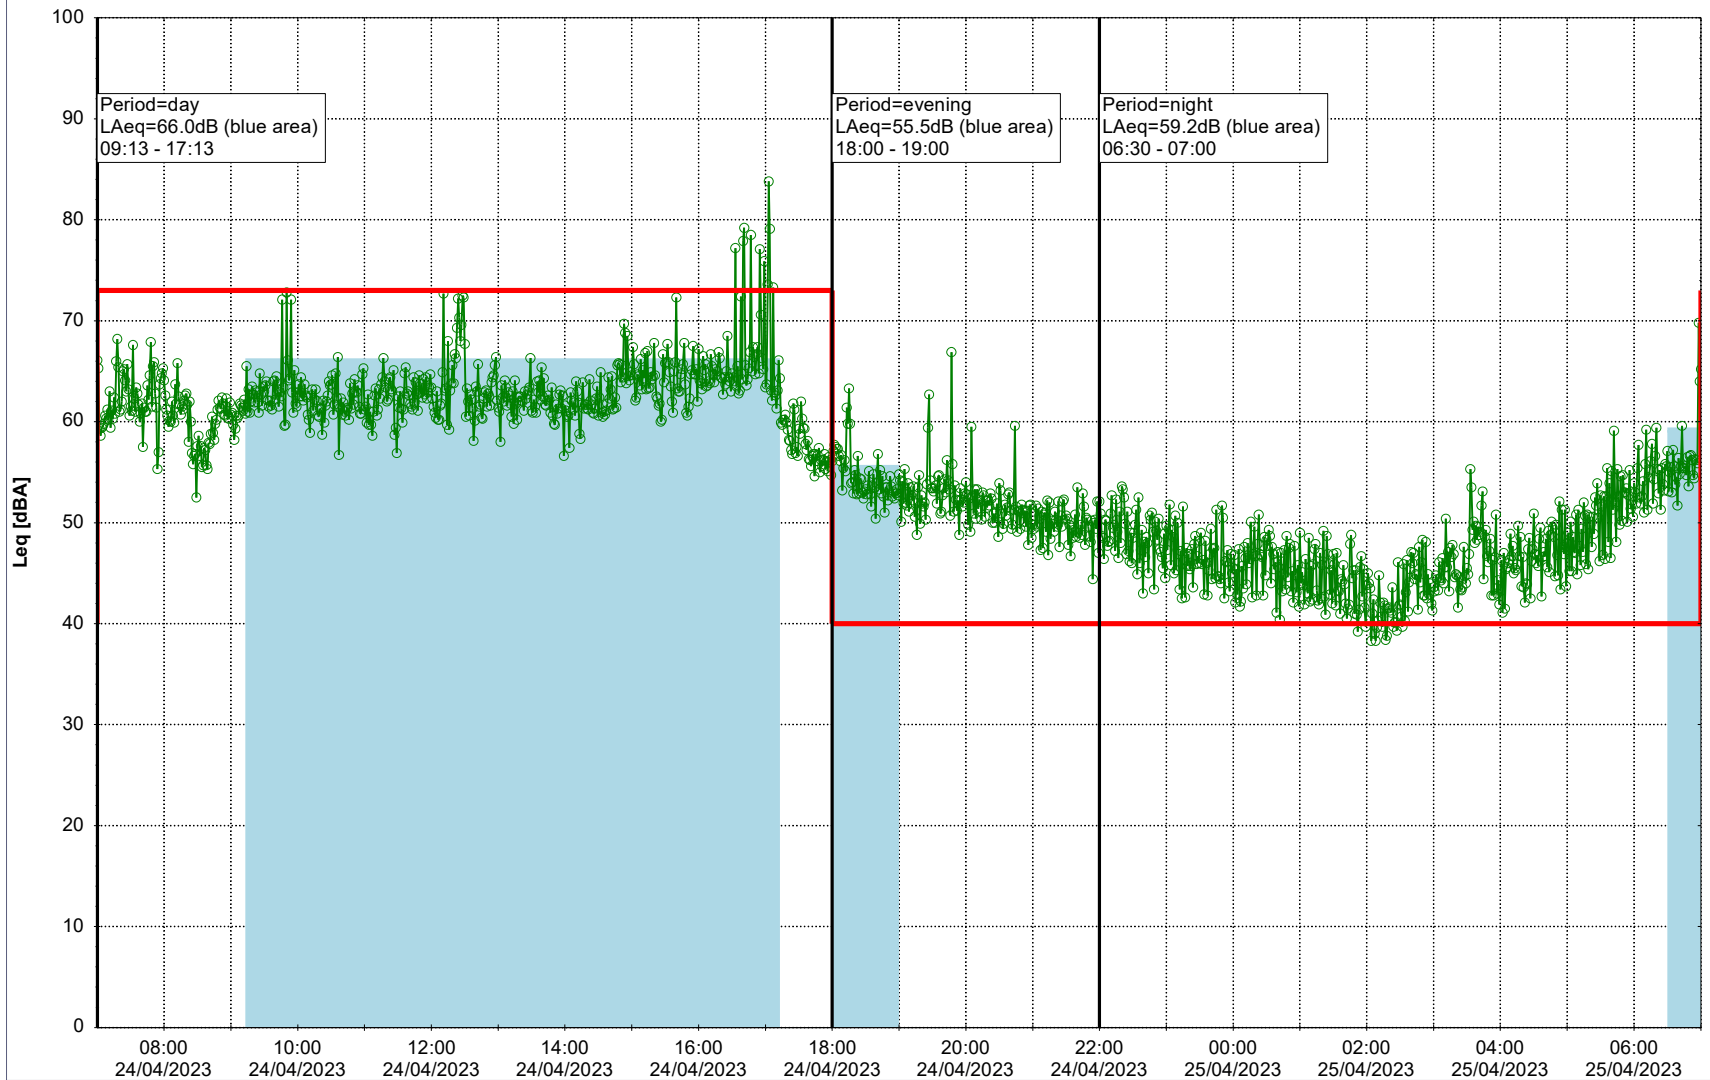

Project: Kronos Sydhavnen
Construction: Havneholmen
Location: N-V

Plan View

Remarks

...

Noise Time Related Diagram

24/04/2023
25/04/2023

○ ○ ○ ○ HOL_NS01

Project: Kronos Sydhavnen
Construction: Havneholmen
Location: N-V

Plan View

Remarks

...

Noise Time Related Diagram

25/04/2023
26/04/2023

○ ○ ○ ○ HOL_NS01

Project: Kronos Sydhavnen
Construction: Havneholmen
Location: N-V

Plan View

Remarks

...

Noise Time Related Diagram

26/04/2023
27/04/2023

○ ○ ○ ○ HOL_NS01

Project: Kronos Sydhavnen
Construction: Havneholmen
Location: N-V

Plan View

Remarks

Noise Time Related Diagram

28/04/2023
29/04/2023

○ ○ ○ ○ HOL_NS01

Project: Kronos Sydhavnen
Construction: Havneholmen
Location: N-V

Plan View

Remarks

...

Noise Time Related Diagram