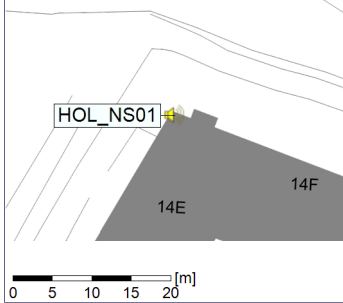

Project: Kronos Sydhavnen
Construction: Havneholmen
Location: N-V

Plan View

Remarks

...

Noise Time Related Diagram

24/04/2023
25/04/2023

○ ○ ○ ○ HOL_NS01

Project: Kronos Sydhavnen
Construction: Havneholmen
Location: N-V

Plan View

Remarks

...

Noise Time Related Diagram

25/04/2023
26/04/2023

○ ○ ○ ○ HOL_NS01

Project: Kronos Sydhavnen
Construction: Havneholmen
Location: N-V

Plan View

29/04/2023
30/04/2023

○ ○ ○ ○ HOL_NS01

Project: Kronos Sydhavnen
Construction: Havneholmen
Location: N-V

Plan View

Remarks

...

Noise Time Related Diagram

30/04/2023
01/05/2023