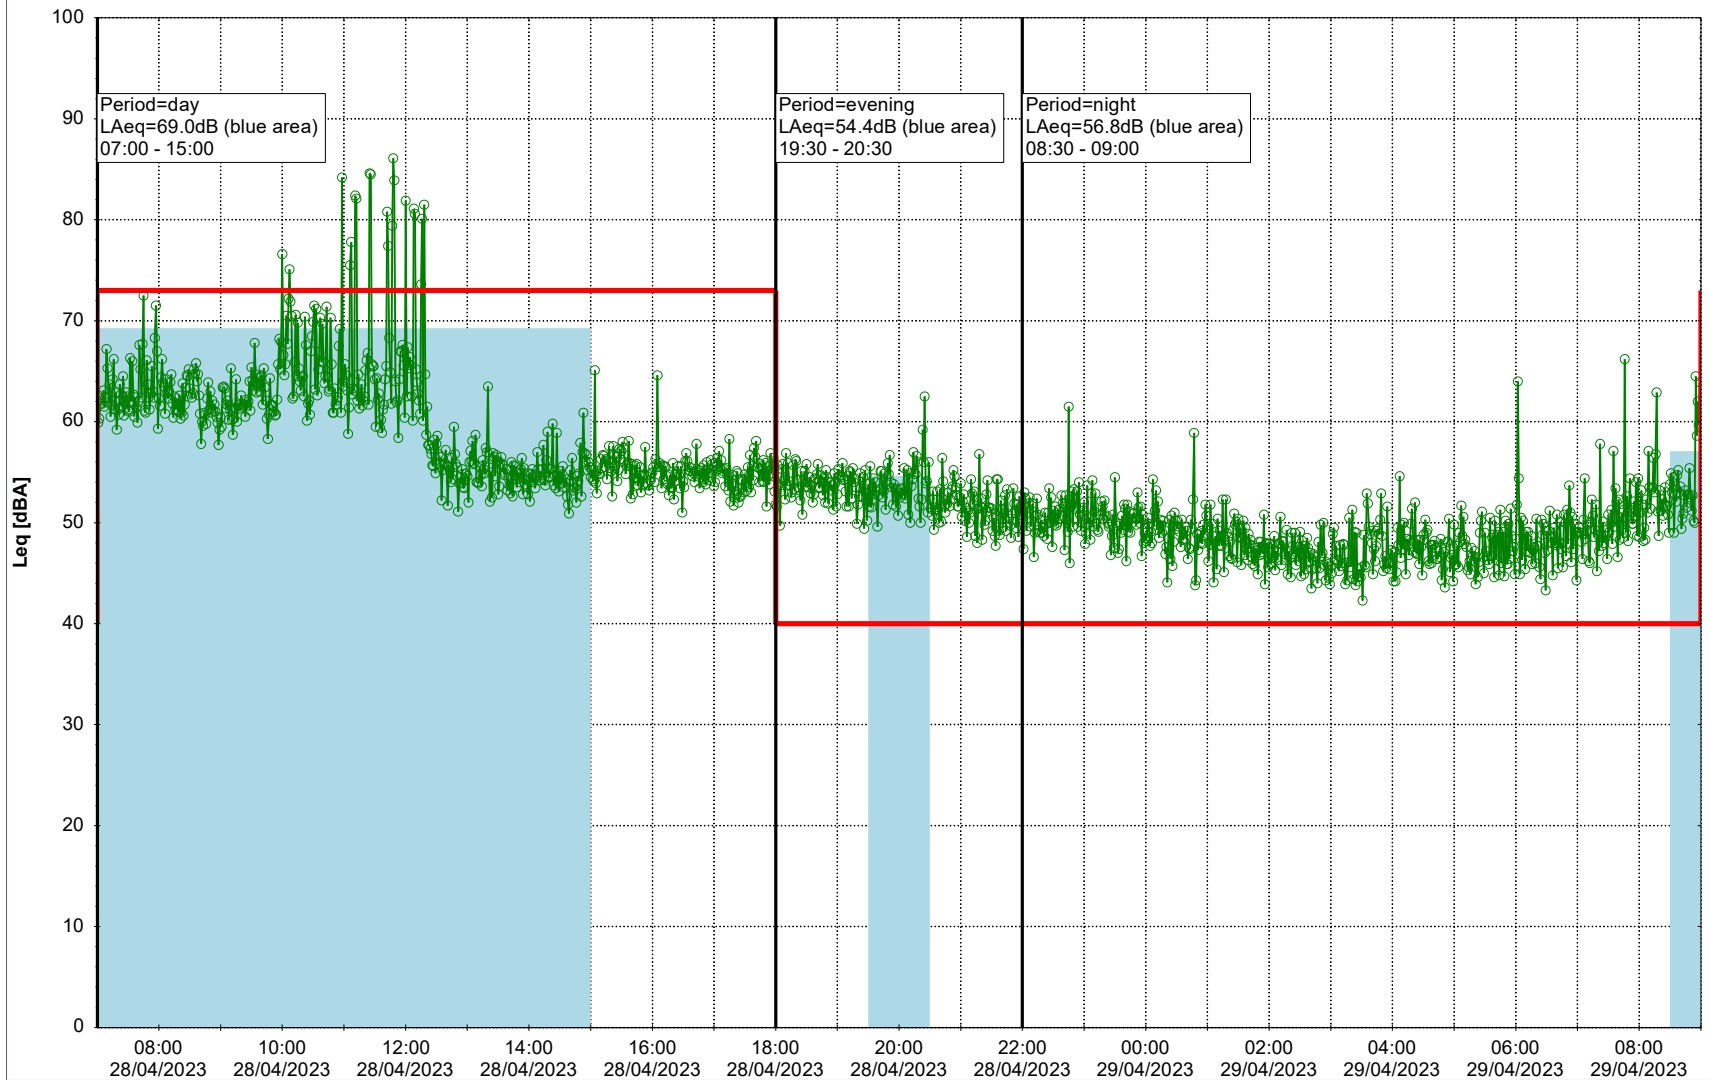

...

Noise Time Related Diagram

27/04/2023
28/04/2023

○○○ HOL_NS01

Project: Kronos Sydhavnen
Construction: Havneholmen
Location: N-V

Plan View

Remarks

...

Noise Time Related Diagram

28/04/2023
29/04/2023

○ ○ ○ ○ HOL_NS01

Project: Kronos Sydhavnen
Construction: Havneholmen
Location: N-V

Plan View

Remarks

...

Noise Time Related Diagram

29/04/2023
30/04/2023

○ ○ ○ ○ HOL_NS01

Project: Kronos Sydhavnen
Construction: Havneholmen
Location: N-V

Plan View

Remarks

...

Noise Time Related Diagram

30/04/2023
01/05/2023