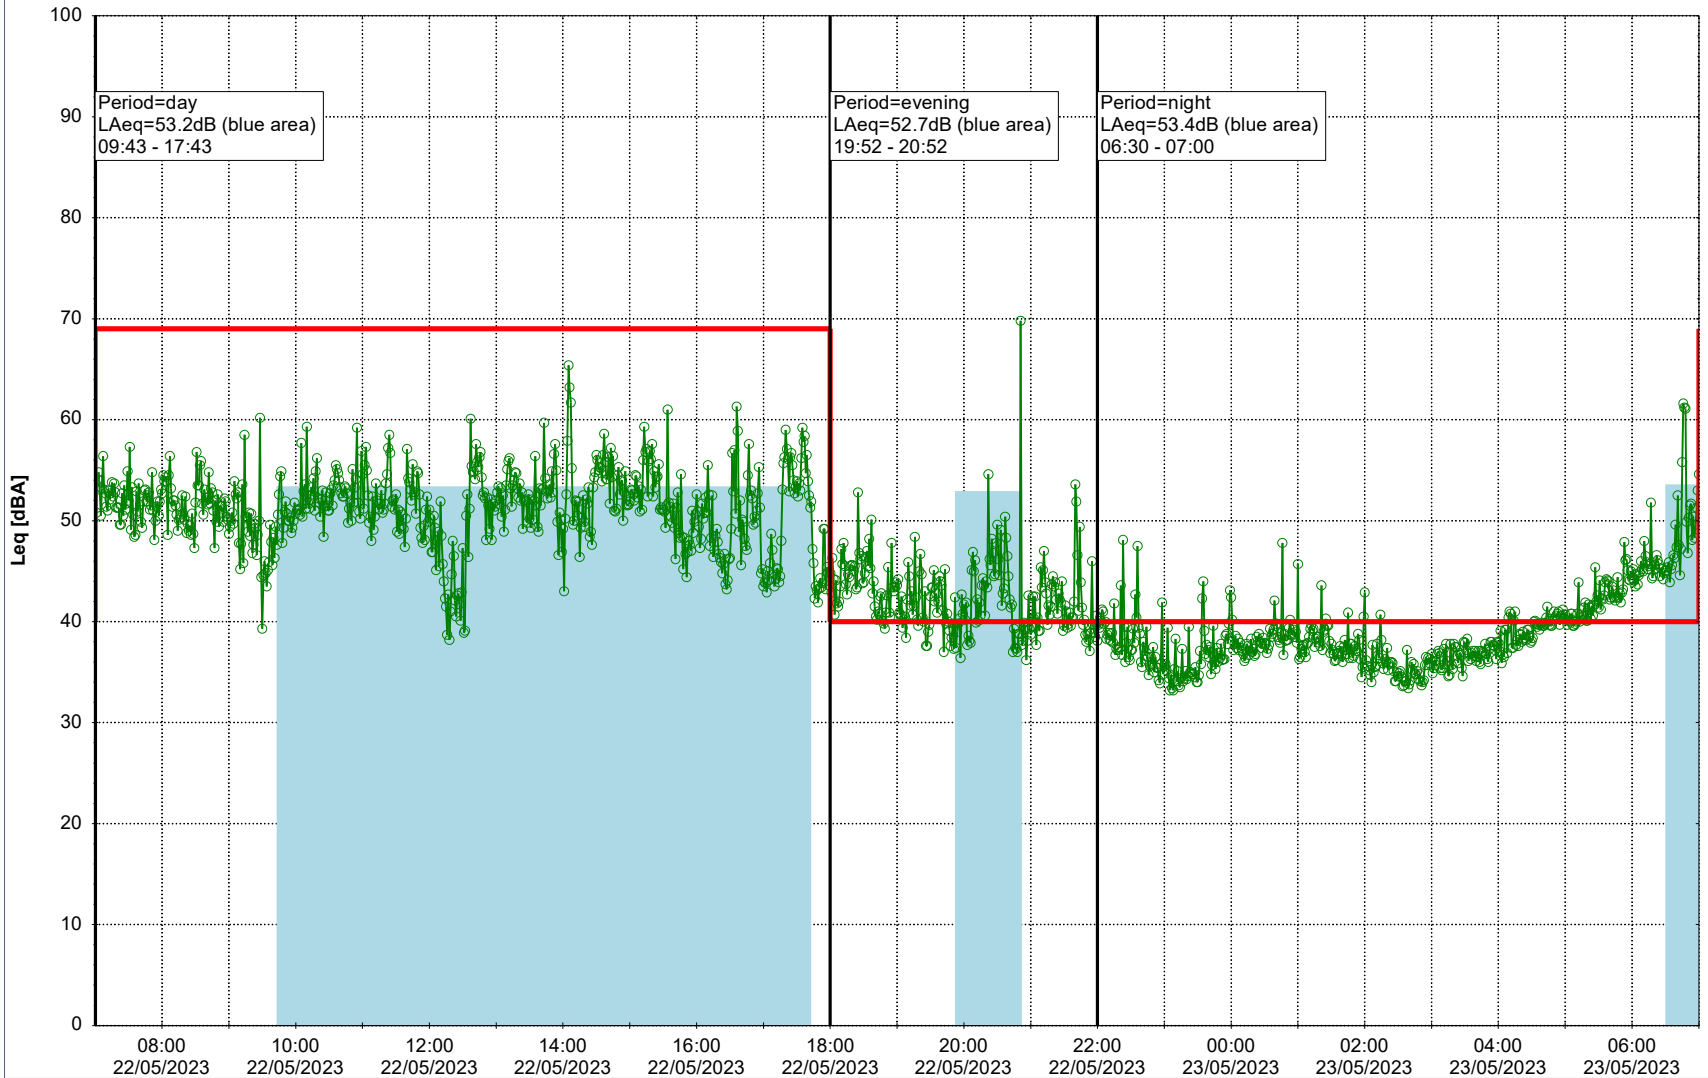

Project: Kronos Sydhavnen
Construction: Enghave Brygge
Location: N-V

Plan View

EBR-OVK_NS02

Remarks

...

Noise Time Related Diagram

22/05/2023
23/05/2023

○○○ EBR-OVK_NS02

Project: Kronos Sydhavnen
Construction: Enghave Brygge
Location: N-V

Plan View

Remarks

...

Noise Time Related Diagram

23/05/2023
24/05/2023

○○○ EBR-OVK_NS02

Project: Kronos Sydhavnen
Construction: Enghave Brygge
Location: N-V

Plan View

Remarks

...

Noise Time Related Diagram

24/05/2023
25/05/2023

○○○ EBR-OVK_NS02

Project: Kronos Sydhavnen
Construction: Enghave Brygge
Location: N-V

Plan View