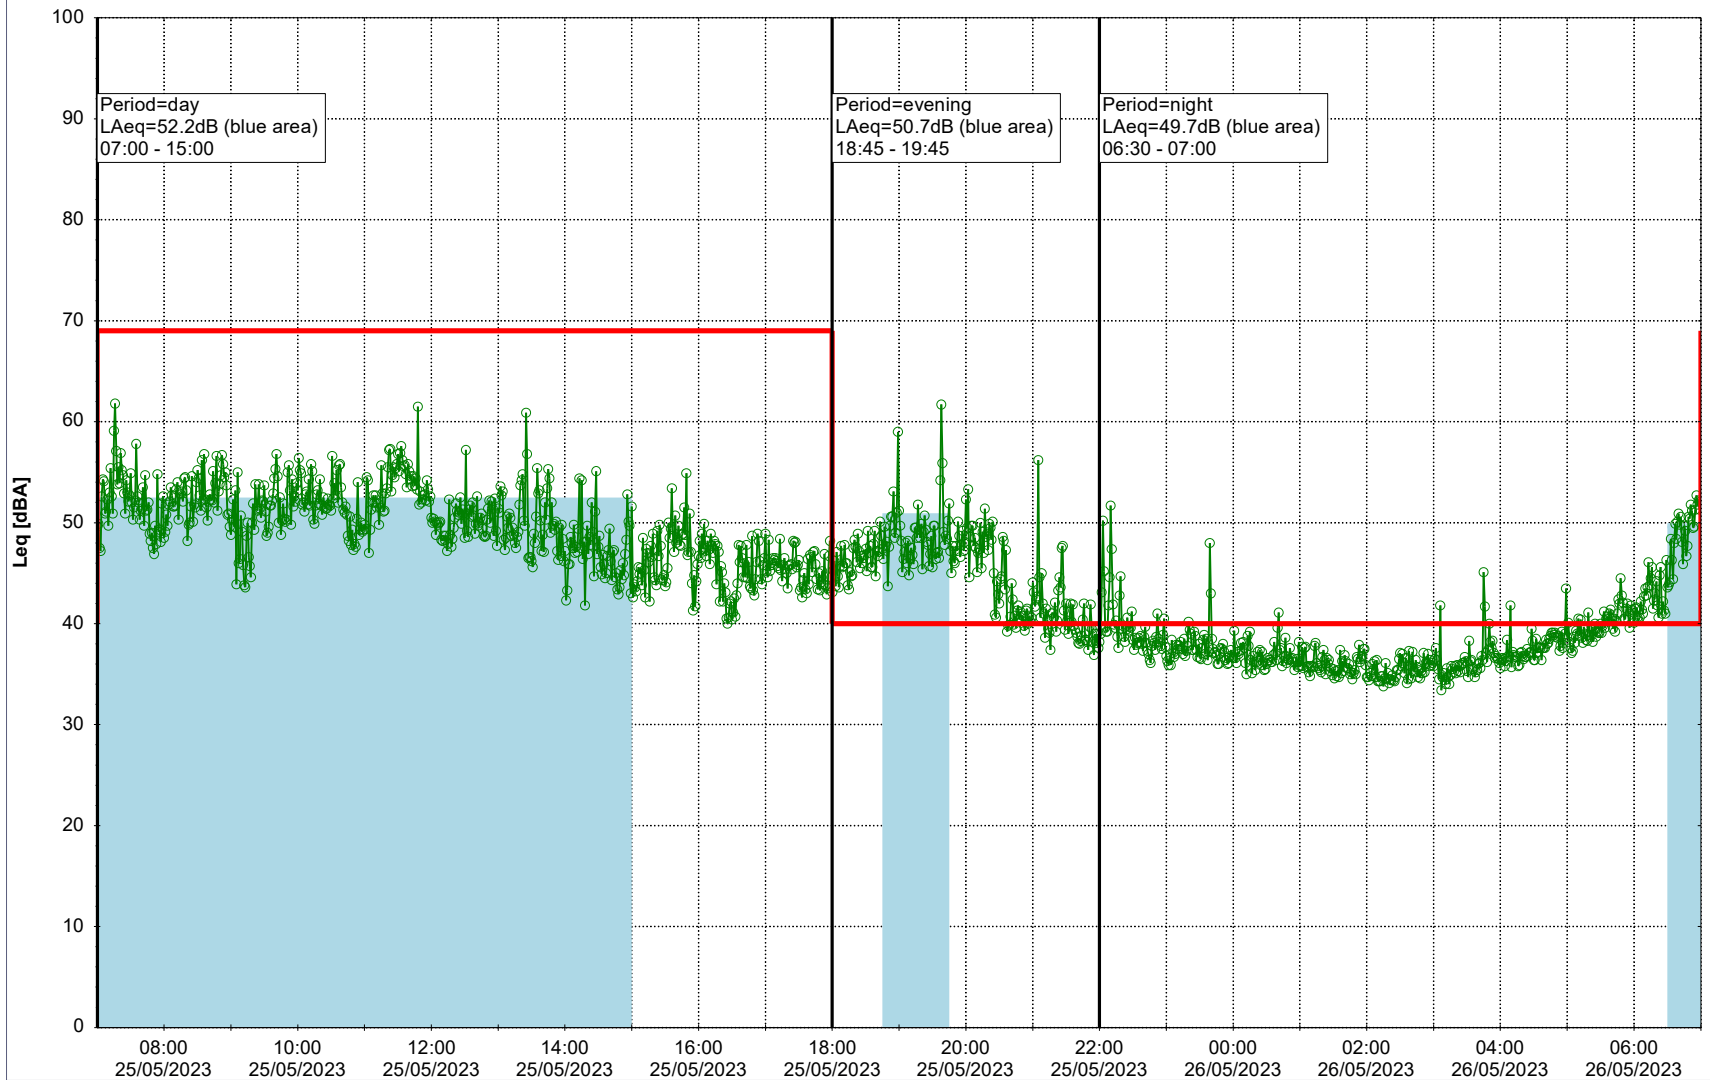

Plan View

Remarks

...

Noise Time Related Diagram

24/05/2023
25/05/2023

○○○ EBR-OVK_NS02

Project: Kronos Sydhavnen
Construction: Enghave Brygge
Location: N-V

Plan View

Remarks

- Ørsted Værket

Noise Time Related Diagram

25/05/2023
26/05/2023

○○○○ EBR-OVK_NS02

Project: Kronos Sydhavnen
Construction: Enghave Brygge
Location: N-V

Plan View

Remarks