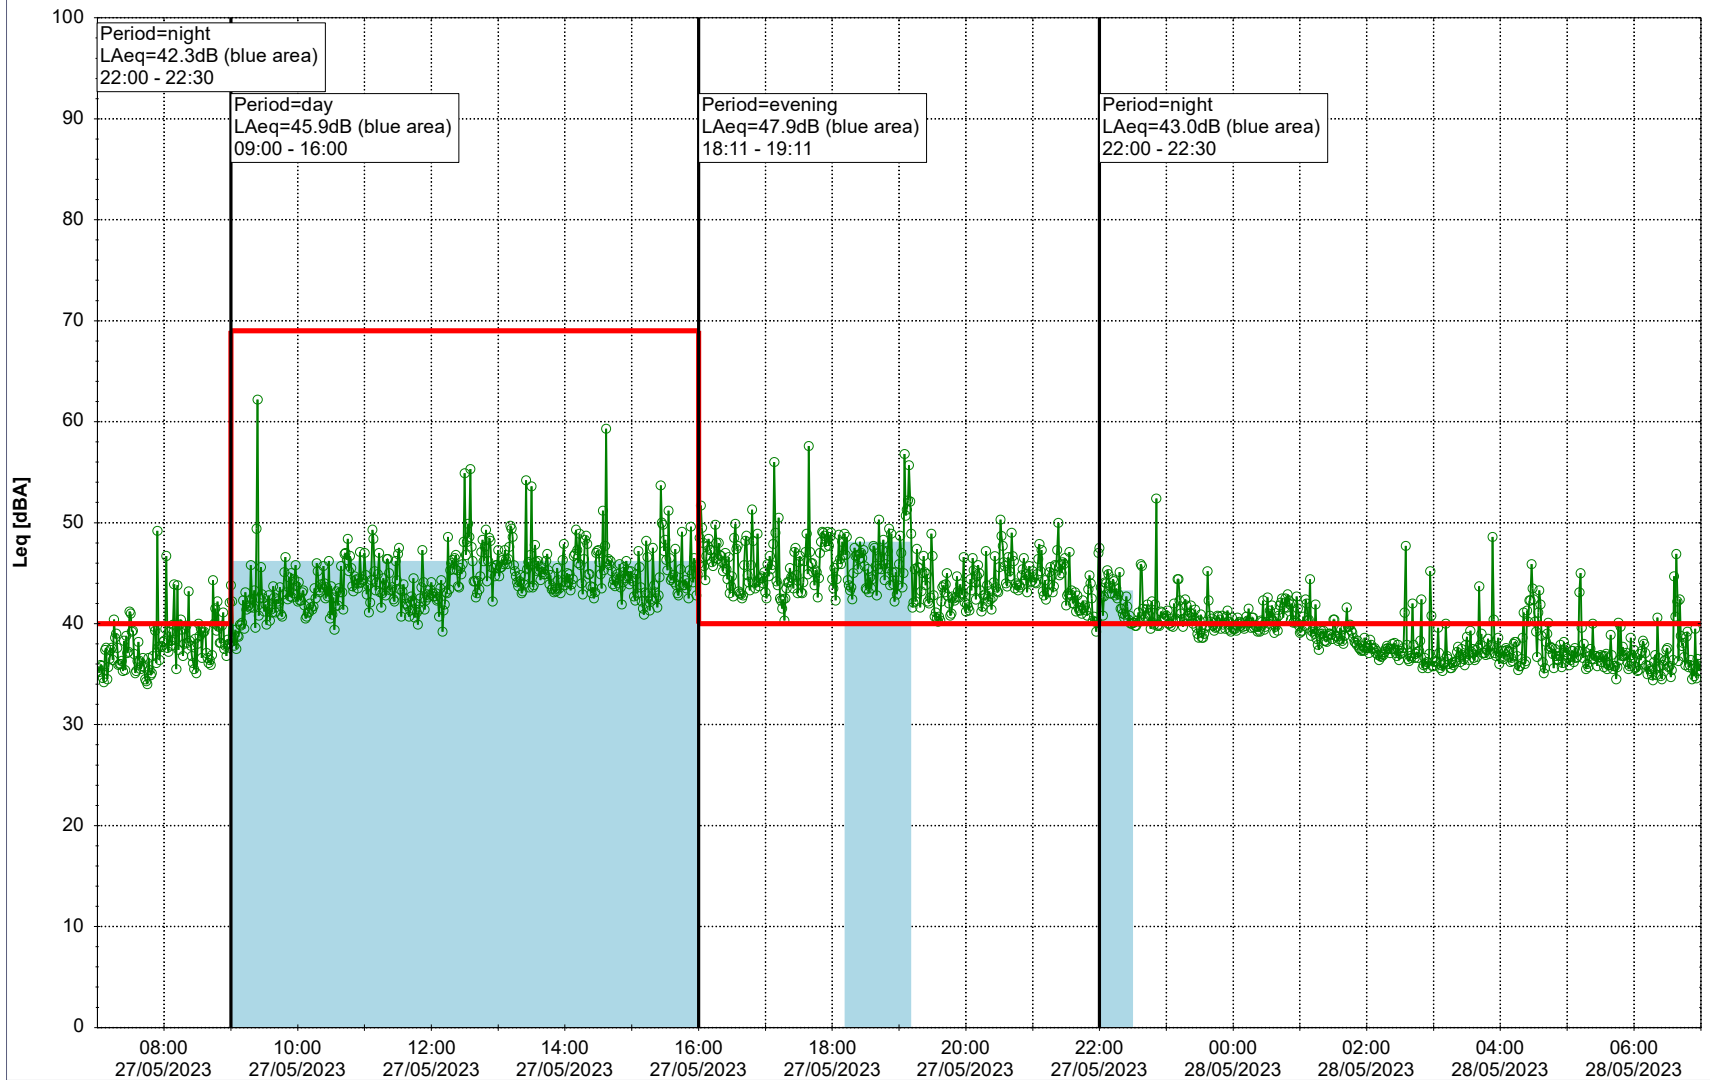

- Ørsted Værket

Noise Time Related Diagram

26/05/2023
27/05/2023

○○○ EBR-OVK_NS02

Project: Kronos Sydhavnen
Construction: Enghave Brygge
Location: N-V

Plan View

Remarks

- Ørsted Værket

Noise Time Related Diagram

27/05/2023
28/05/2023

○○○○ EBR-OVK_NS02

Project: Kronos Sydhavnen
Construction: Enghave Brygge
Location: N-V

Plan View

Remarks

- Ørsted Værket

Noise Time Related Diagram