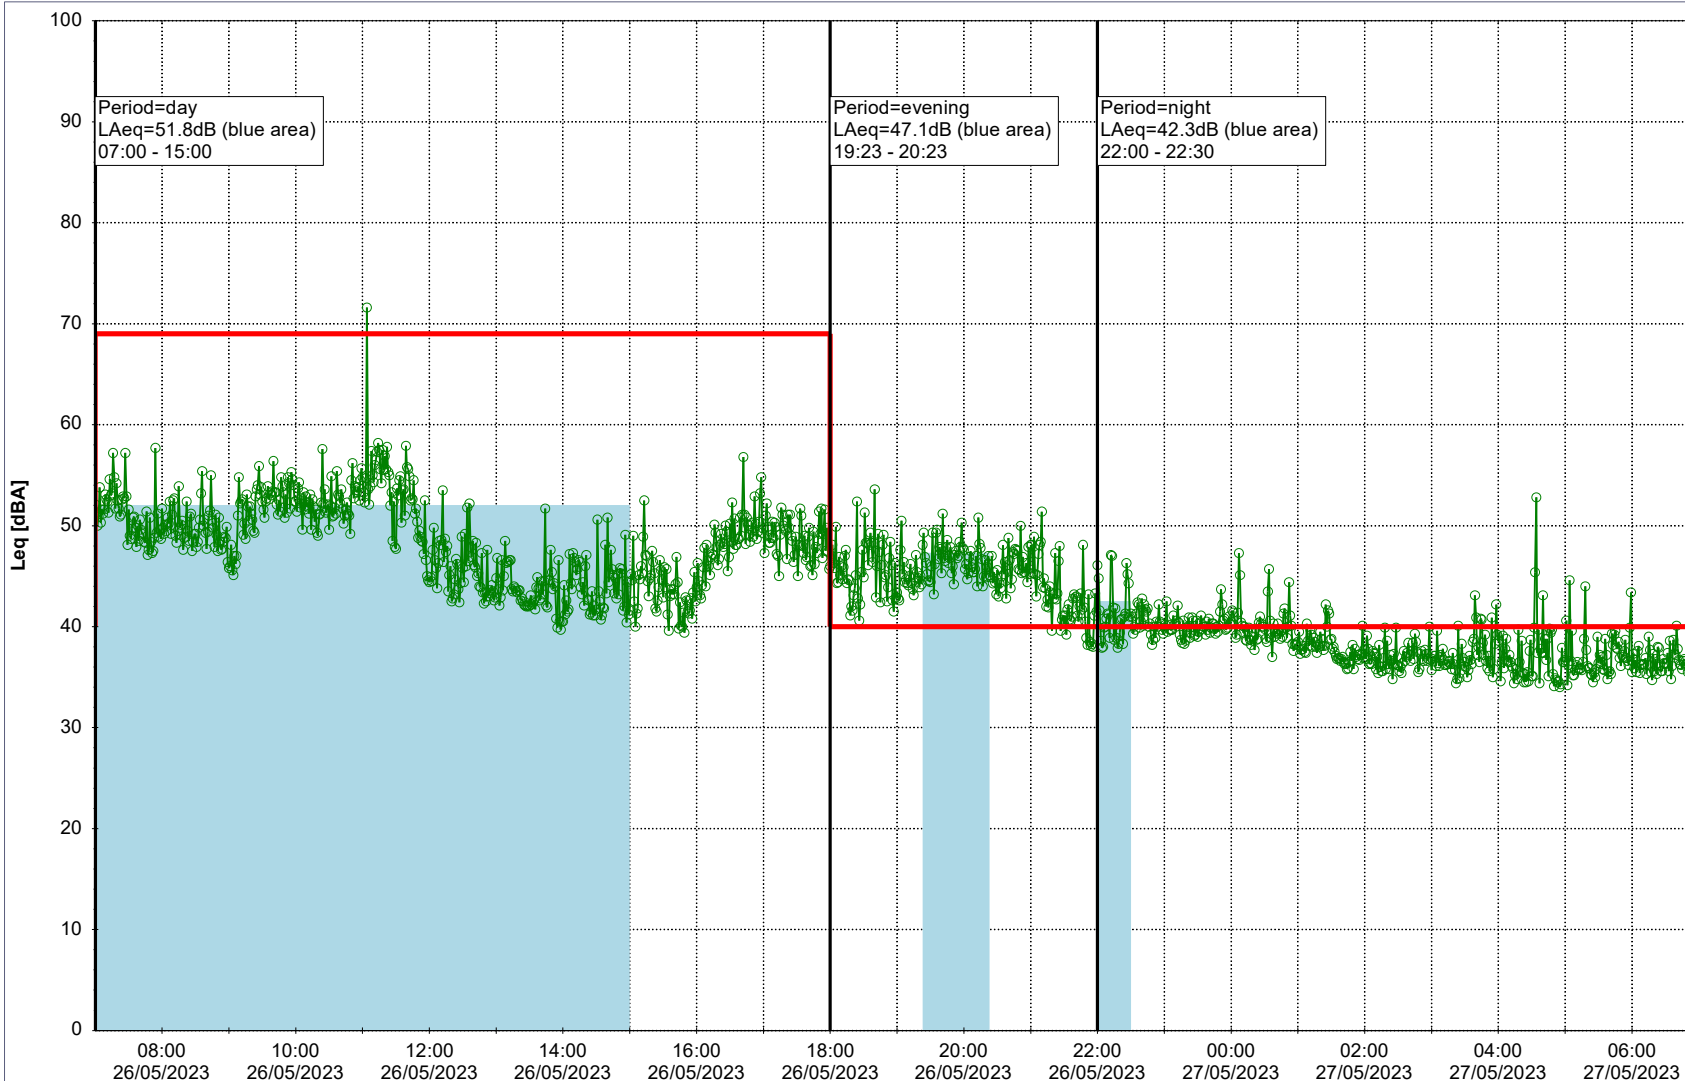

Remarks

- Ørsted Værket

Noise Time Related Diagram

25/05/2023
26/05/2023

○○○○ EBR-OVK_NS02

Project: Kronos Sydhavnen
Construction: Enghave Brygge
Location: N-V

Plan View

Remarks

- Ørsted Værket

Noise Time Related Diagram

26/05/2023
27/05/2023

○○○ EBR-OVK_NS02

Project: Kronos Sydhavnen
Construction: Enghave Brygge
Location: N-V

Plan View

Remarks

- Ørsted Værket

Noise Time Related Diagram

27/05/2023
28/05/2023

○○○○ EBR-OVK_NS02

Project: Kronos Sydhavnen
Construction: Enghave Brygge
Location: N-V

Plan View

Remarks

- Ørsted Værket

Noise Time Related Diagram