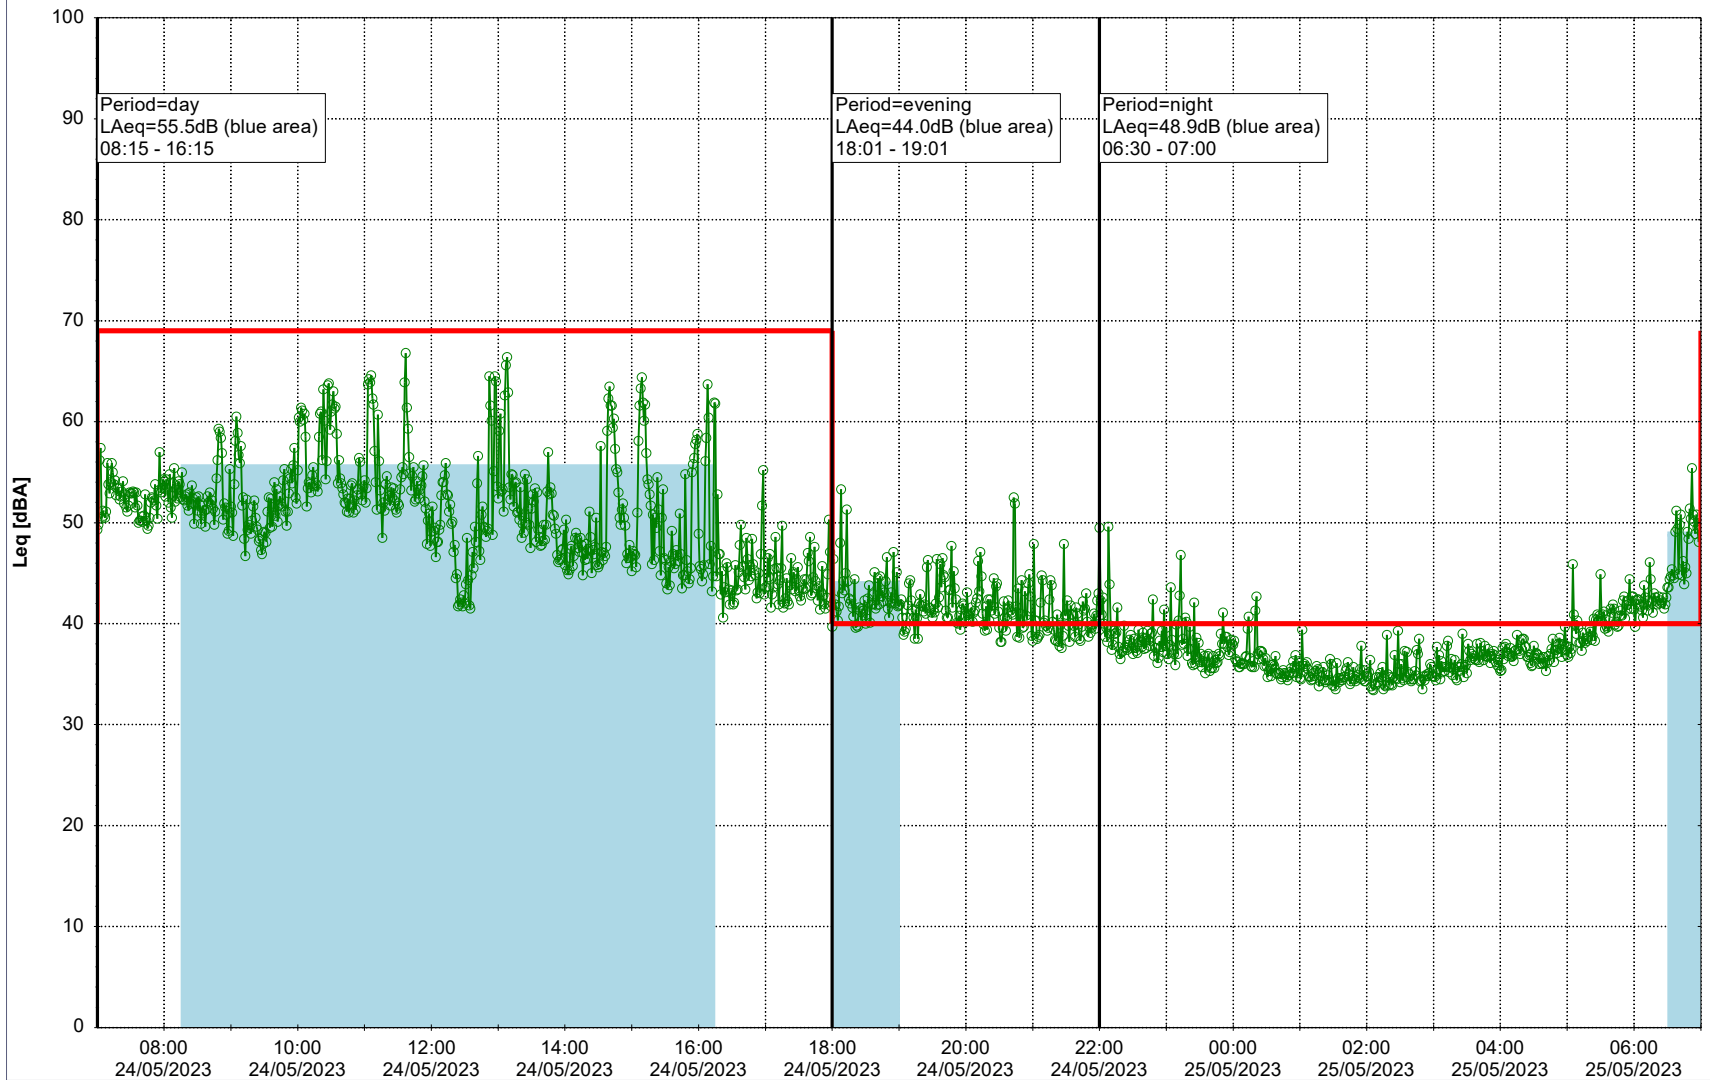

Plan View

Remarks

...

Noise Time Related Diagram

24/05/2023
25/05/2023

○○○ EBR-OVK_NS02

Project: Kronos Sydhavnen
Construction: Enghave Brygge
Location: N-V

Plan View