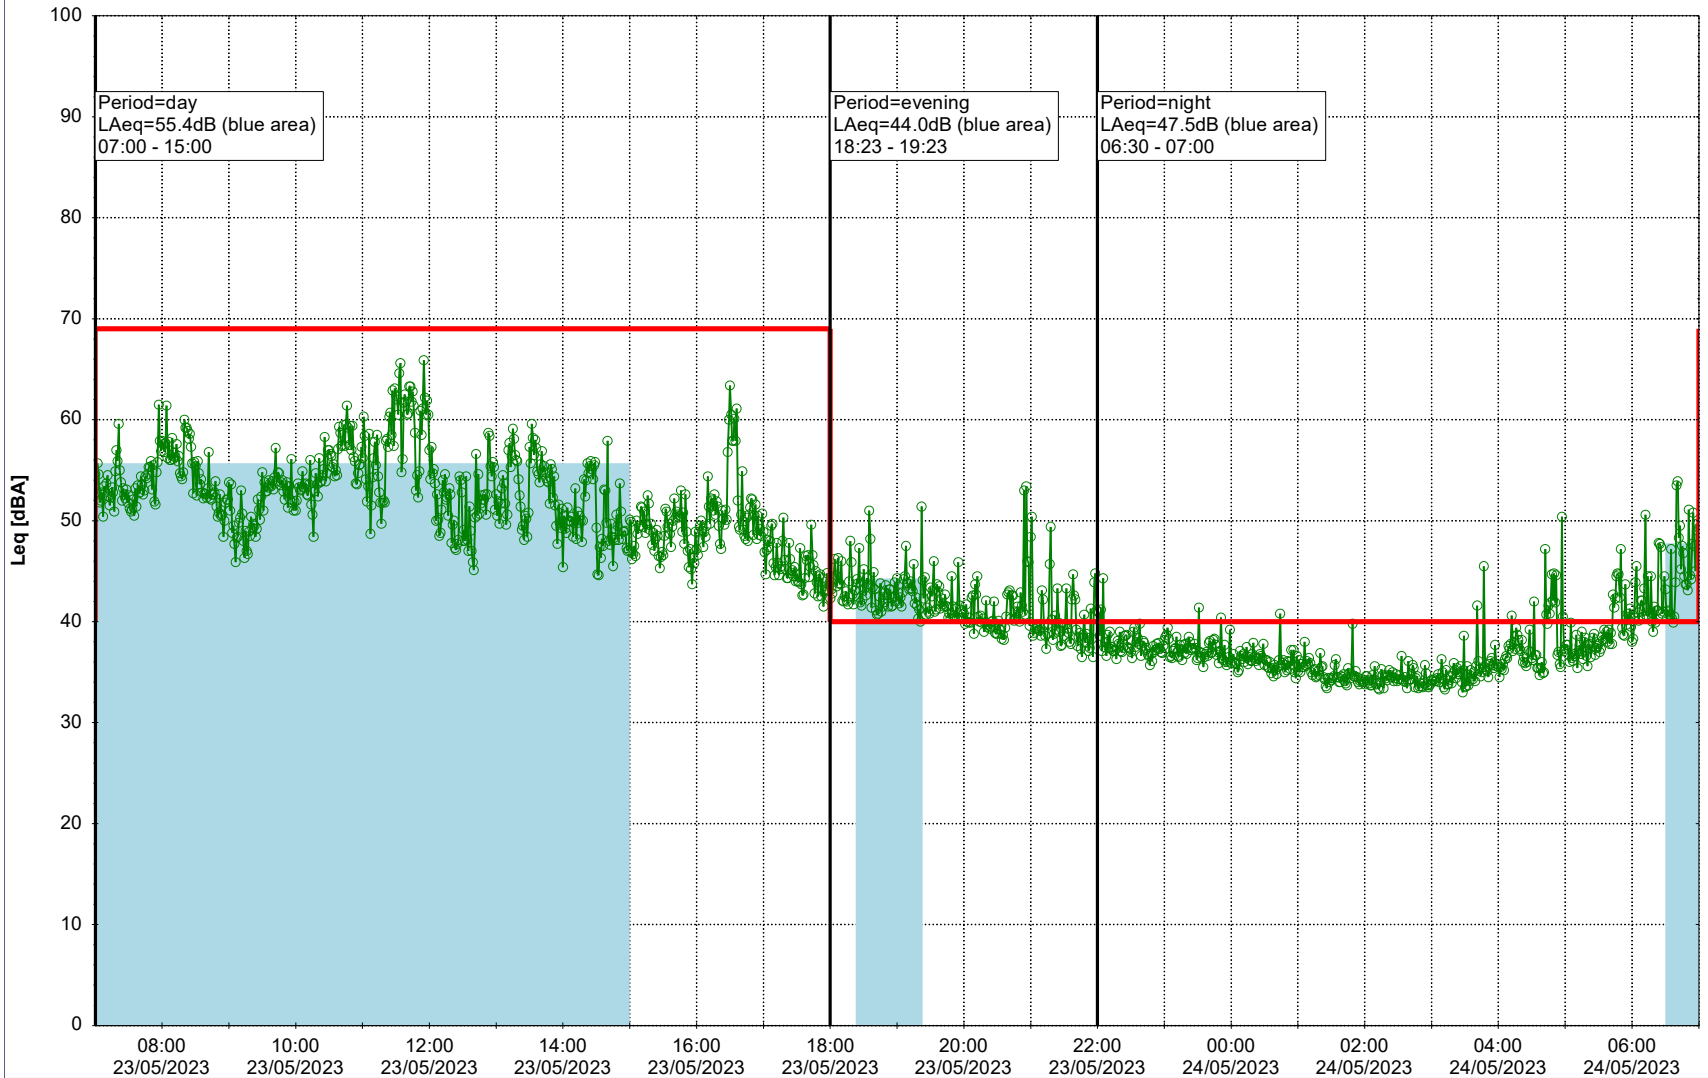

Project: Kronos Sydhavnen
Construction: Enghave Brygge
Location: N-V

Plan View

Remarks

...

Noise Time Related Diagram

23/05/2023
24/05/2023

○○○ EBR-OVK_NS02

Project: Kronos Sydhavnen
Construction: Enghave Brygge
Location: N-V

Plan View

Remarks

...

Noise Time Related Diagram

24/05/2023
25/05/2023

○○○ EBR-OVK_NS02

Project: Kronos Sydhavnen
Construction: Enghave Brygge
Location: N-V

Plan View