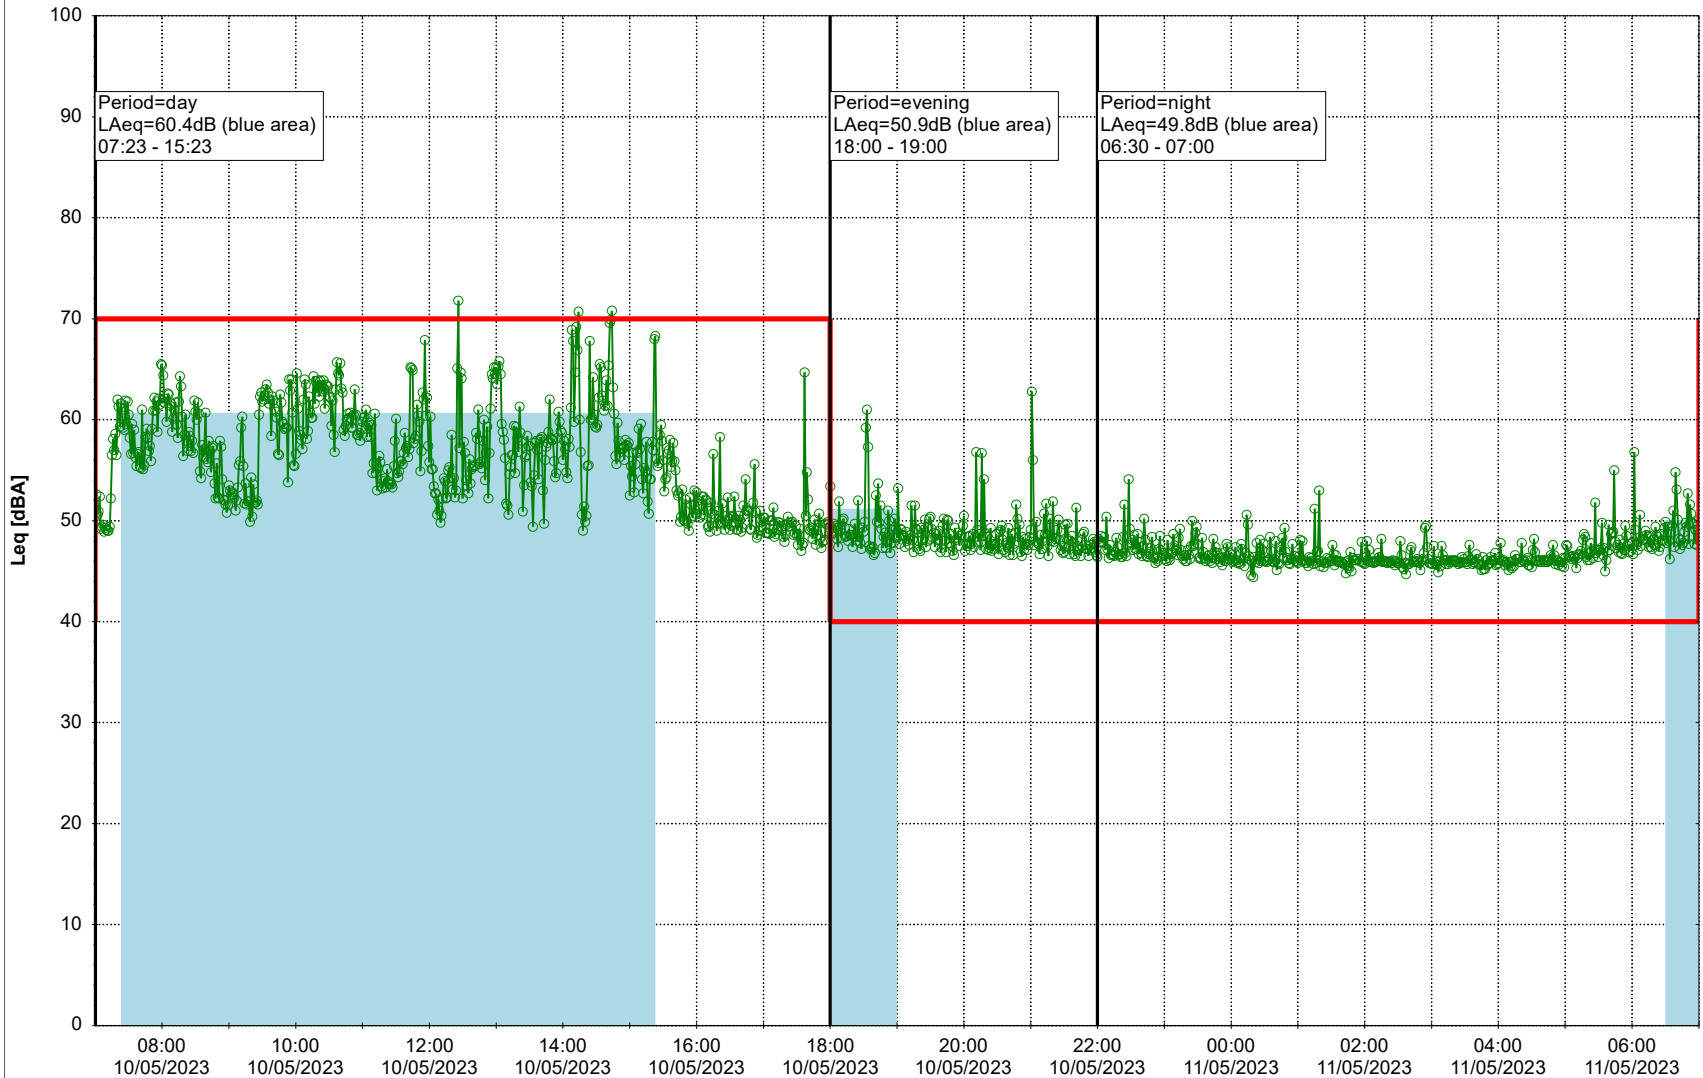

Noise Time Related Diagram

10/05/2023
11/05/2023

○○○○ MOP_NS01