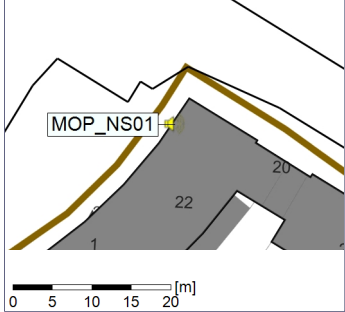

Project: Kronos Sydhavnen
Construction: Mozarts Plads
Location: N-V

Plan View

Remarks

...

Noise Time Related Diagram

08/05/2023
09/05/2023

○○○○ MOP_NS01

Project: Kronos Sydhavnen
Construction: Mozarts Plads
Location: N-V