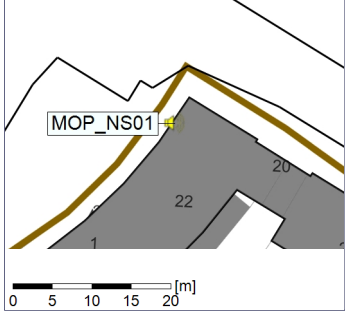

Remarks

...

Noise Time Related Diagram

10/05/2023
11/05/2023

○○○○ MOP_NS01

Project: Kronos Sydhavnen
Construction: Mozarts Plads
Location: N-V

Plan View

Remarks