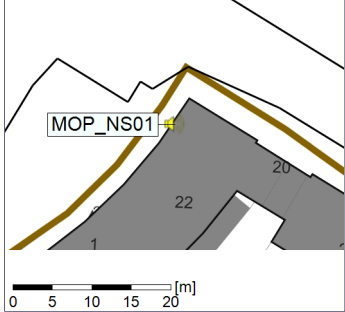

13/05/2023
14/05/2023

○○○○ MOP_NS01

Project: Kronos Sydhavnen
Construction: Mozarts Plads
Location: N-V

Plan View

Remarks

...

Noise Time Related Diagram

14/05/2023
15/05/2023