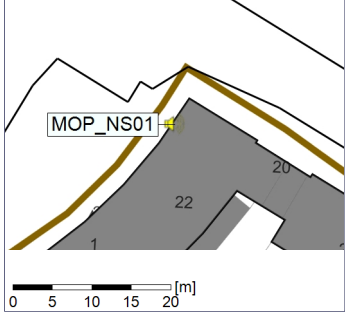

Plan View

Remarks

...

Noise Time Related Diagram

09/05/2023
10/05/2023

○○○ MOP_NS01

Project: Kronos Sydhavnen
Construction: Mozarts Plads
Location: N-V

Plan View