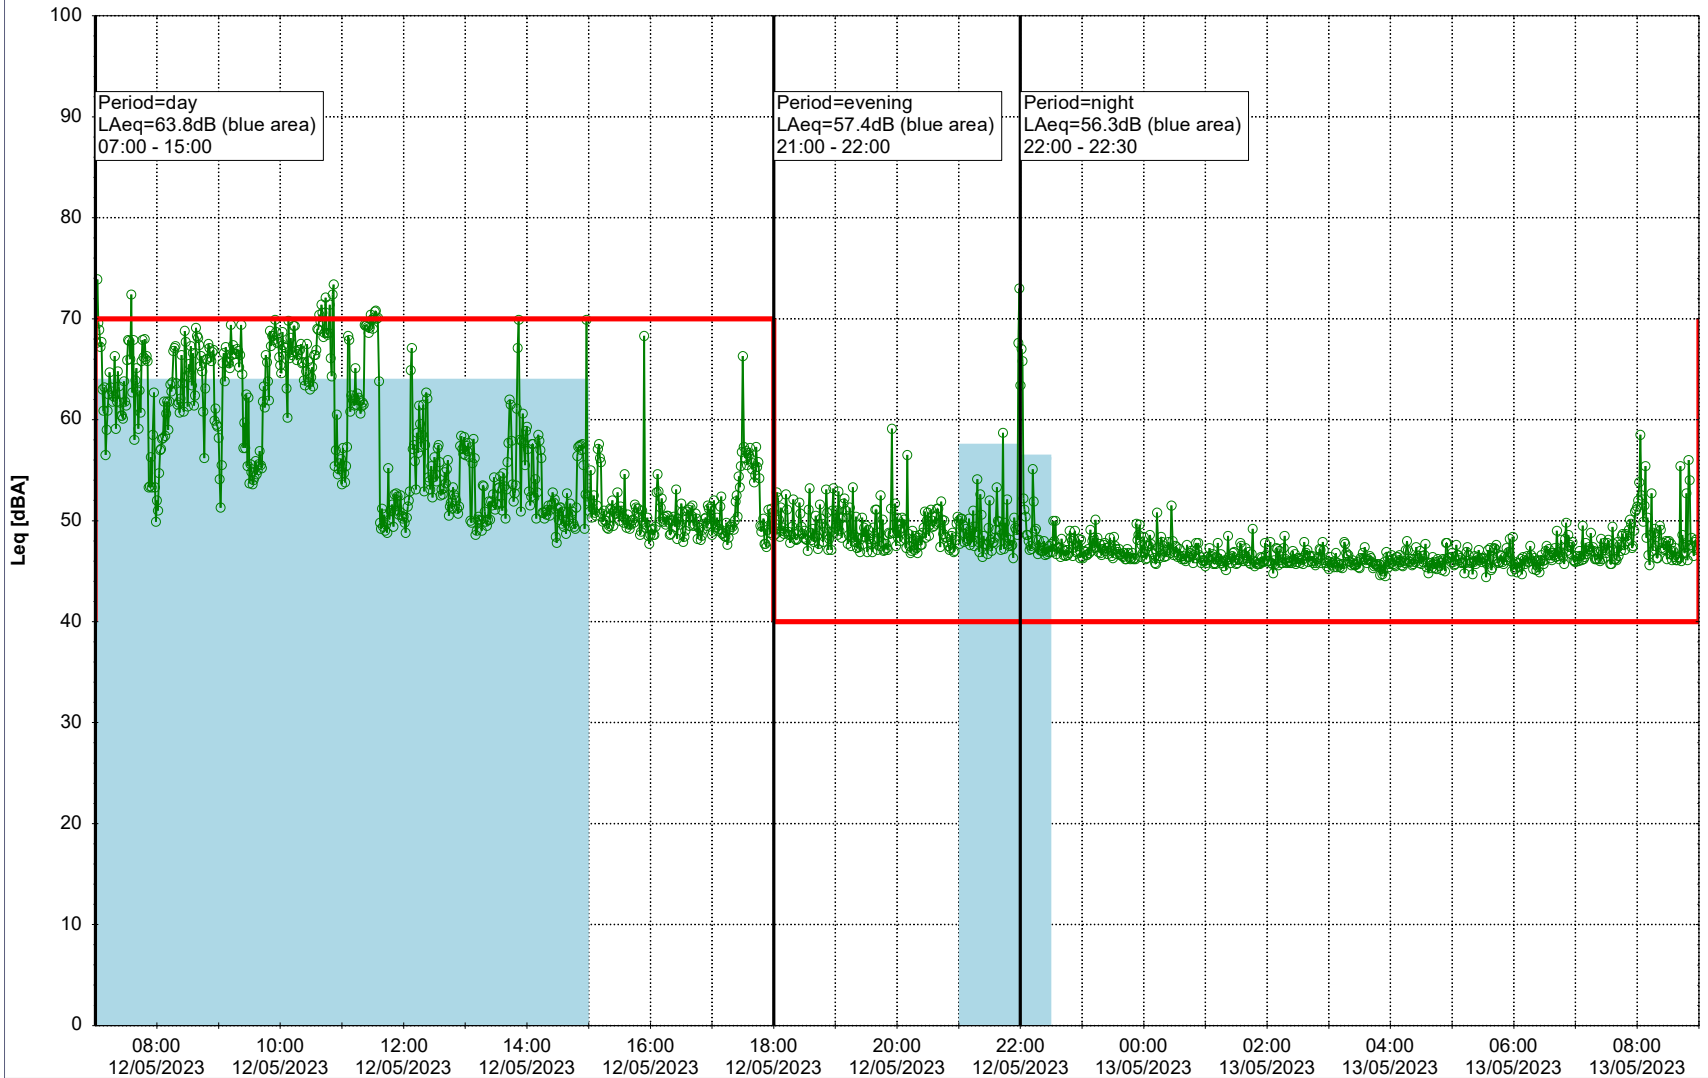

Noise Time Related Diagram

12/05/2023
13/05/2023

○○○○ MOP_NS01

Project: Kronos Sydhavnen
Construction: Mozarts Plads
Location: N-V

Plan View

Remarks

...

Noise Time Related Diagram