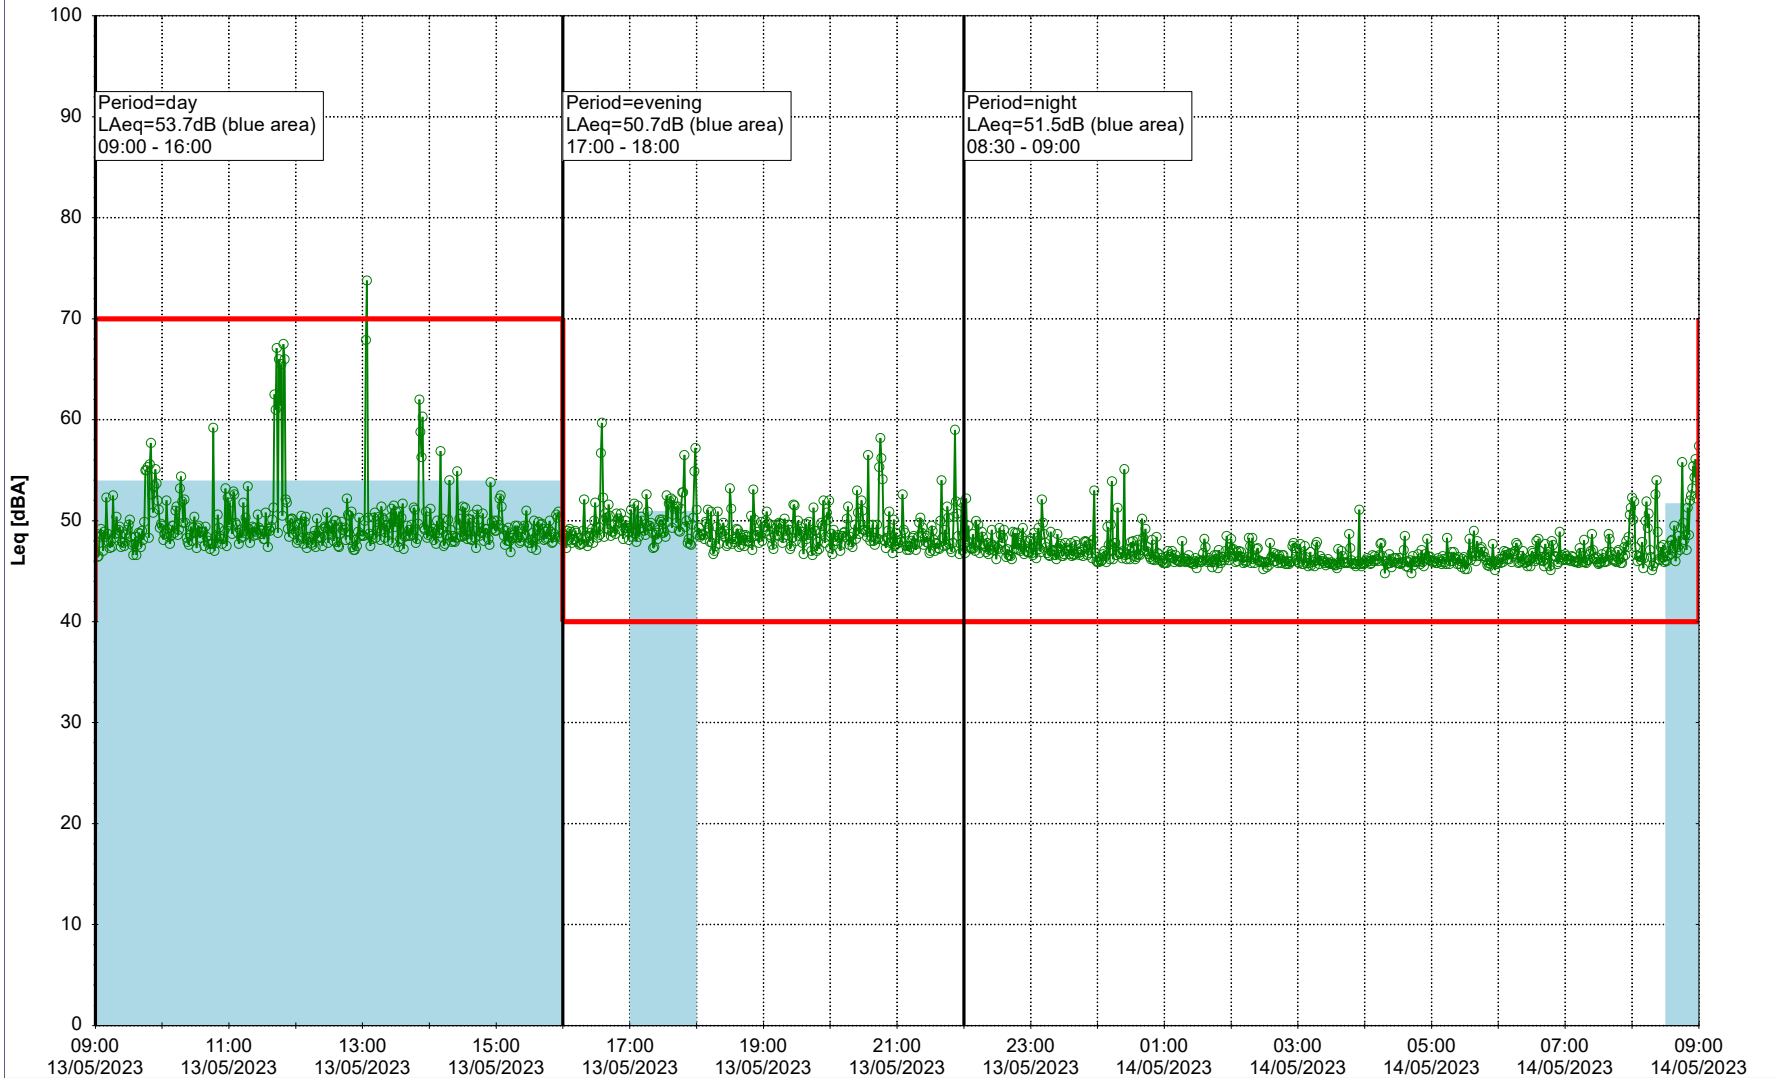

Noise Time Related Diagram

12/05/2023
13/05/2023

○○○○ MOP_NS01

Project: Kronos Sydhavnen
Construction: Mozarts Plads
Location: N-V

Plan View

Remarks

...

Noise Time Related Diagram

13/05/2023
14/05/2023

○○○○ MOP_NS01

Project: Kronos Sydhavnen
Construction: Mozarts Plads
Location: N-V

Plan View

Remarks

...

Noise Time Related Diagram

14/05/2023
15/05/2023