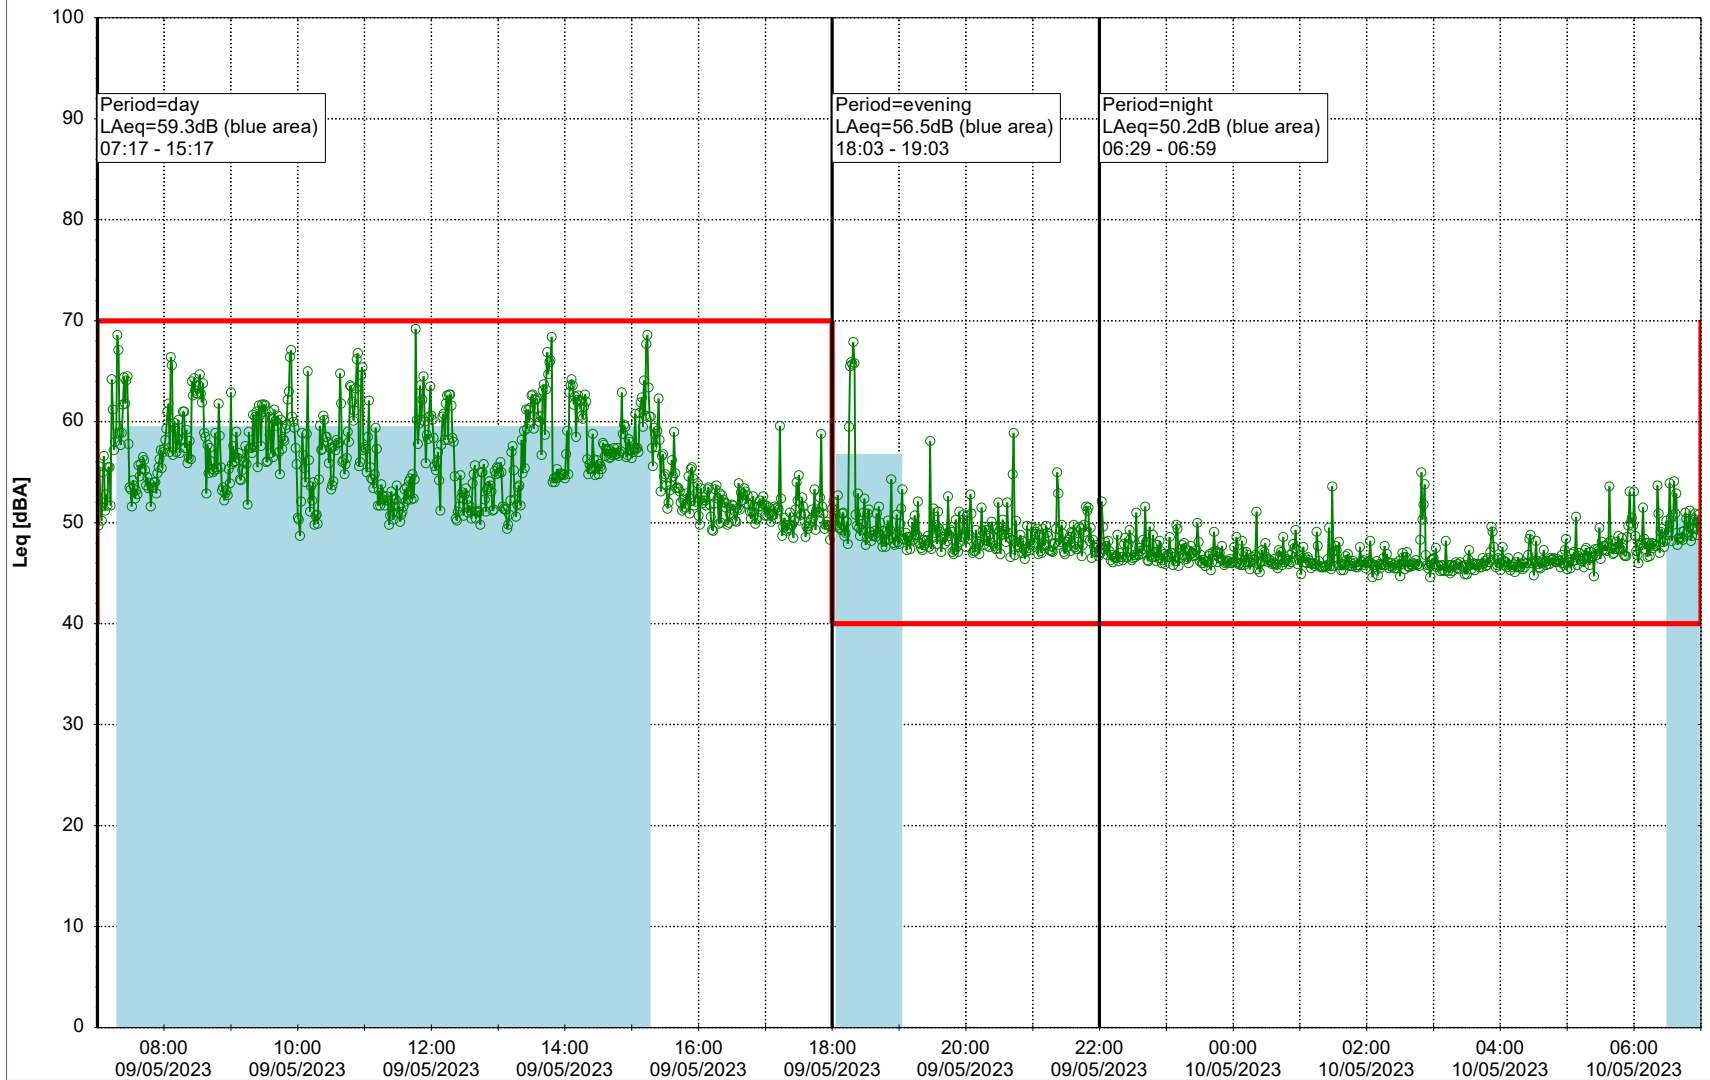

Plan View

Remarks

...

Noise Time Related Diagram

09/05/2023
10/05/2023

○○○ MOP_NS01

Project: Kronos Sydhavnen
Construction: Mozarts Plads
Location: N-V

Plan View