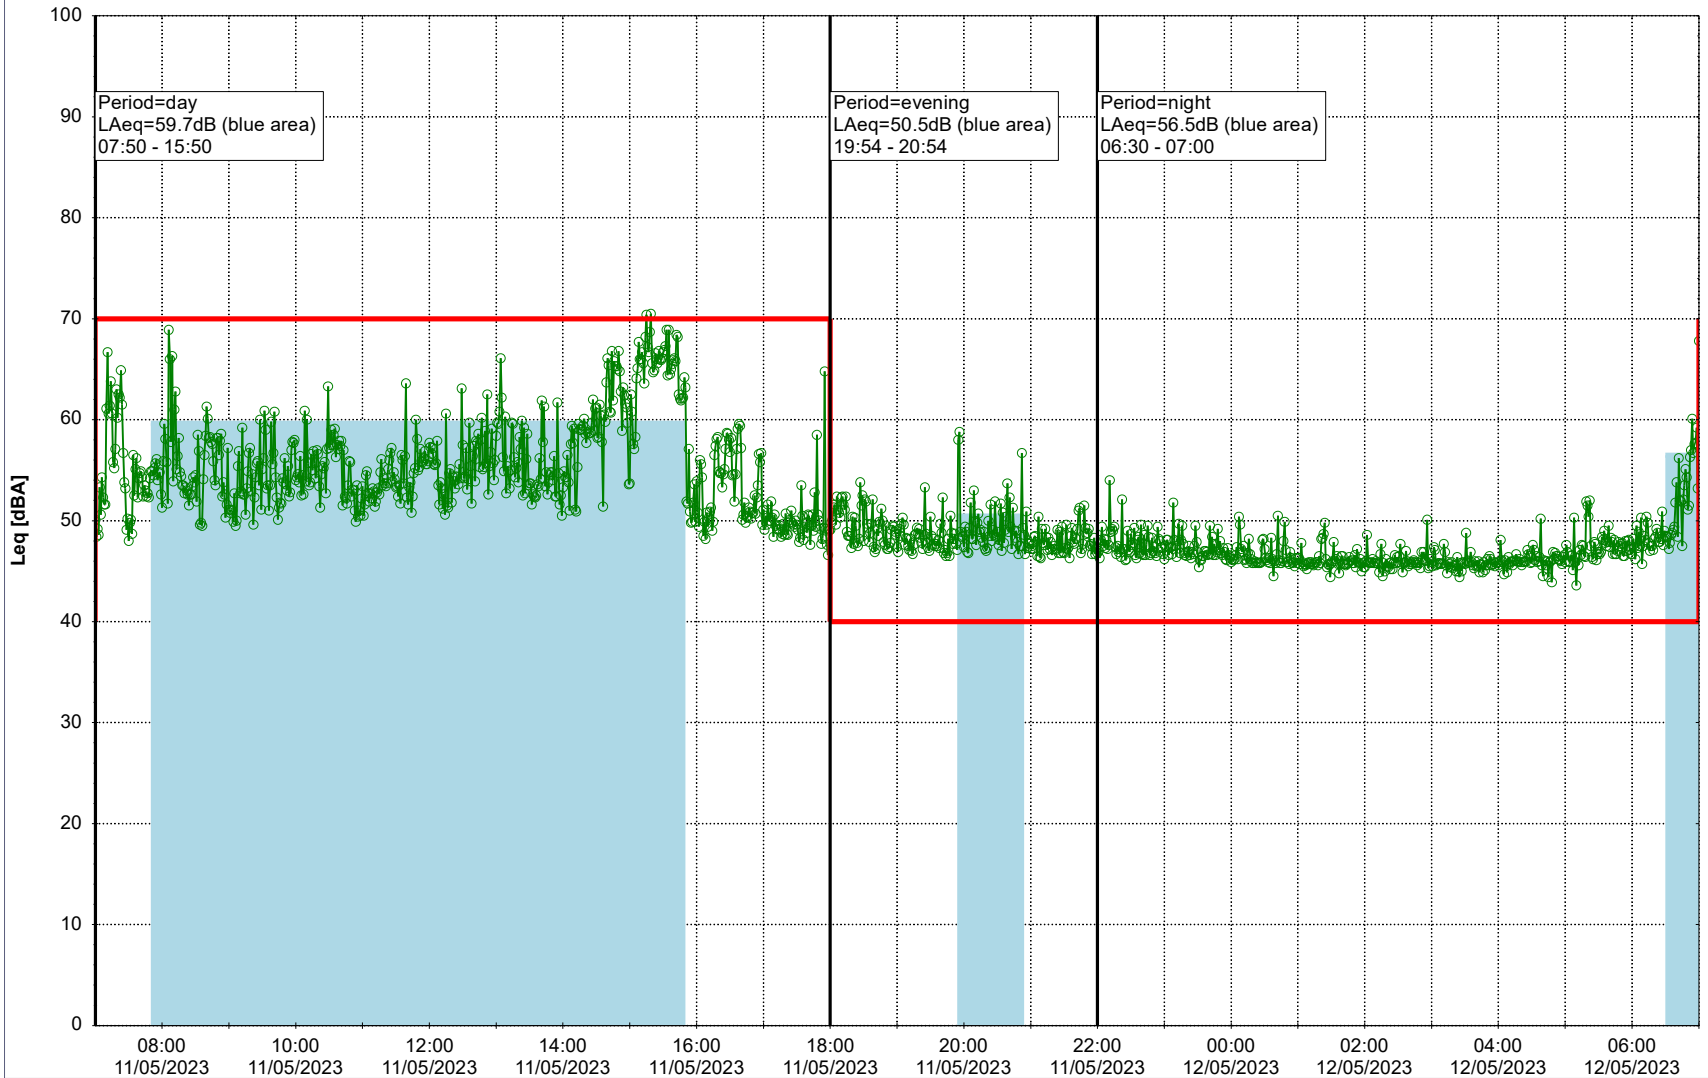

Noise Time Related Diagram

11/05/2023
12/05/2023

○○○○ MOP_NS01