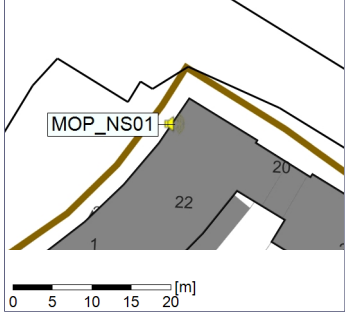

...

Noise Time Related Diagram

11/05/2023
12/05/2023

○○○○ MOP_NS01

Project: Kronos Sydhavnen
Construction: Mozarts Plads
Location: N-V

Plan View

Remarks

...