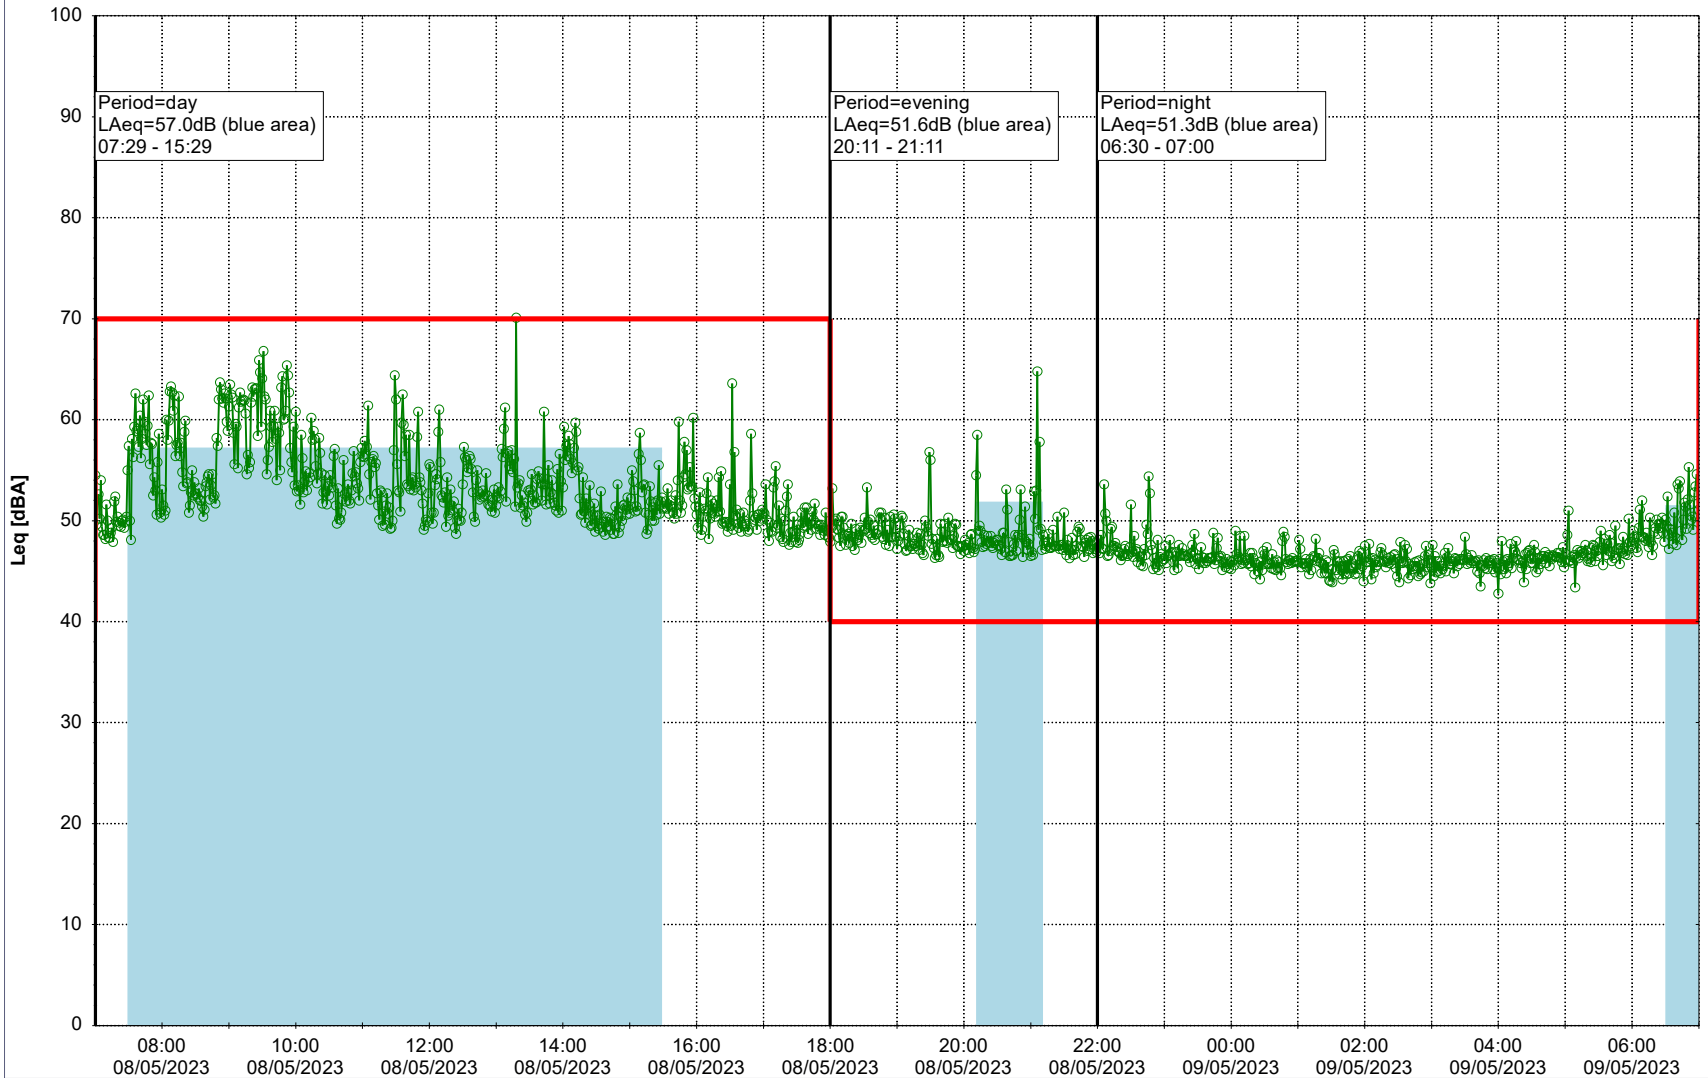

Project: Kronos Sydhavnen
Construction: Mozarts Plads
Location: N-V

Plan View

Remarks

...

Noise Time Related Diagram

08/05/2023
09/05/2023

○○○○ MOP_NS01

Project: Kronos Sydhavnen
Construction: Mozarts Plads
Location: N-V

Plan View

Remarks

...

Noise Time Related Diagram

09/05/2023
10/05/2023

○○○ MOP_NS01

Project: Kronos Sydhavnen
Construction: Mozarts Plads
Location: N-V

Plan View