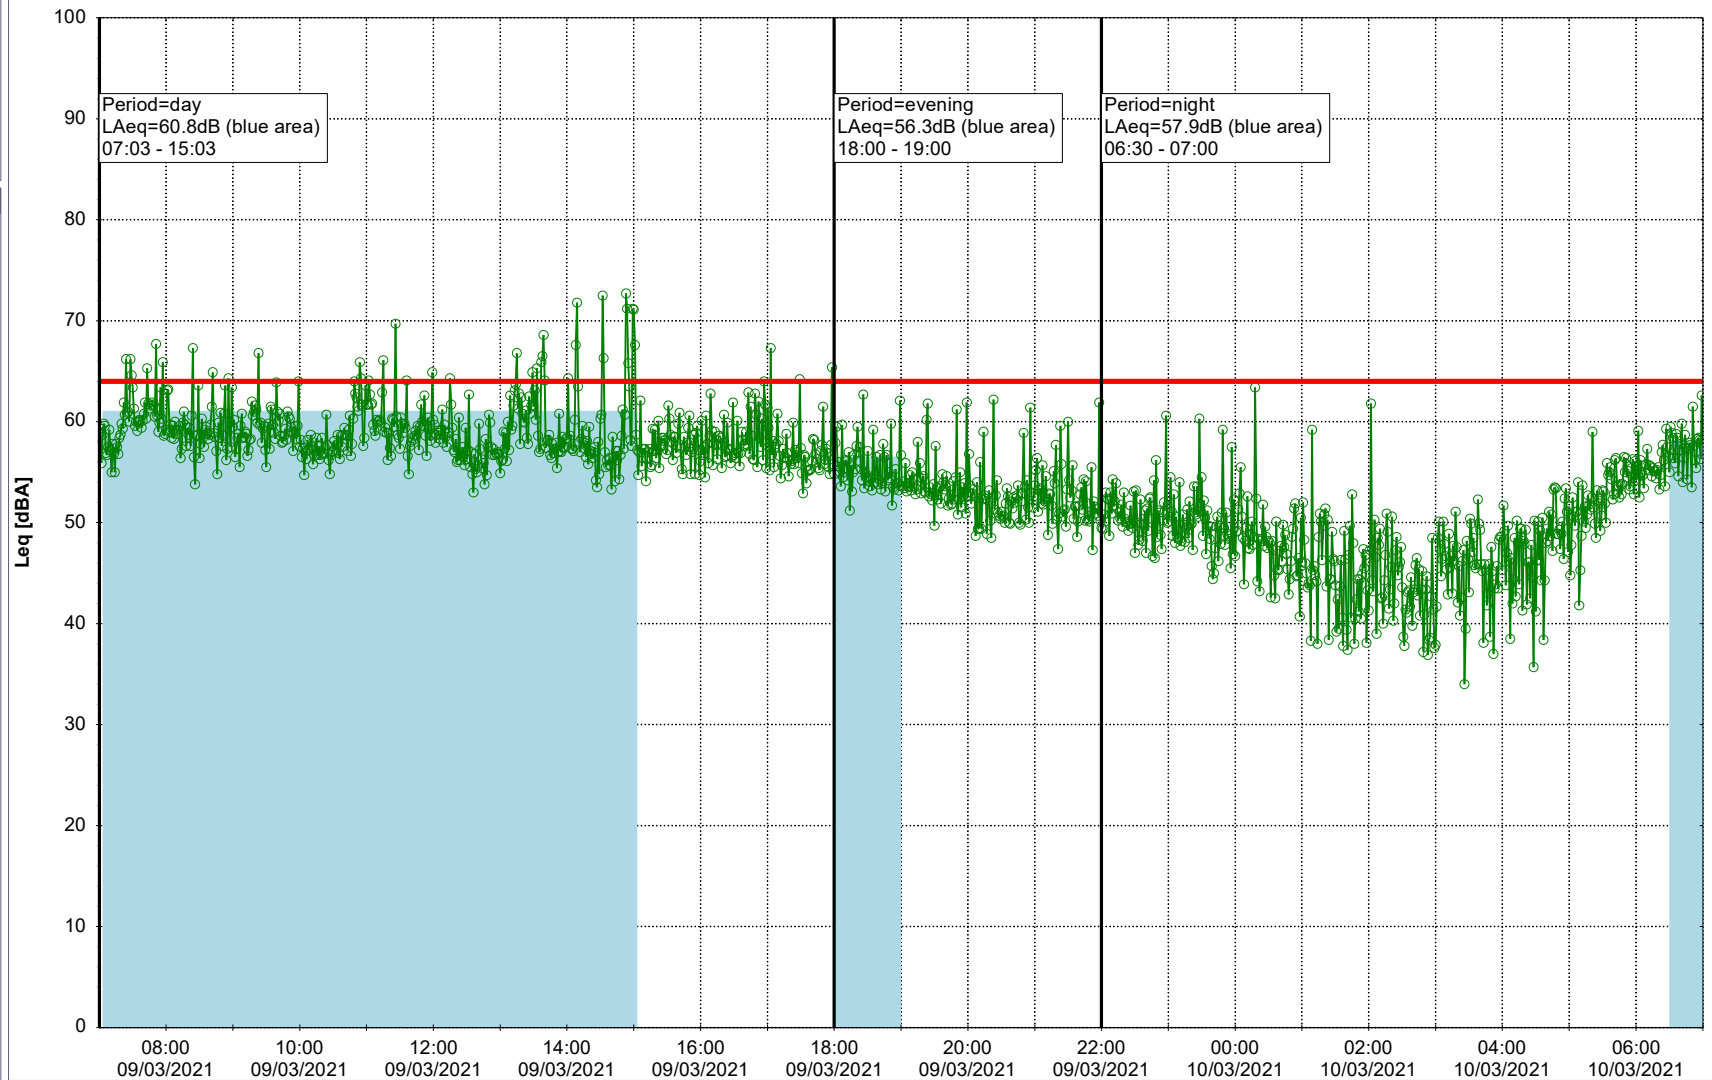

Project: Kronos Sydhavnen
Construction: Gåsebæk
Location: N-V

08/03/2021
09/03/2021

Remarks

...

Noise Time Related Diagram

○○○ GAB_NS01

Project: Kronos Sydhavnen
Construction: Gåsebæk
Location: N-V

09/03/2021
10/03/2021

Remarks

...

Noise Time Related Diagram

○○○ GAB_NS01

Project: Kronos Sydhavnen
Construction: Gåsebæk
Location: N-V

Remarks

...

Noise Time Related Diagram

10/03/2021
11/03/2021

○○○ GAB_NS01

Project: Kronos Sydhavnen
Construction: Gåsebæk
Location: N-V

Remarks

...

Noise Time Related Diagram

11/03/2021
12/03/2021

○○○ GAB_NS01

...

Noise Time Related Diagram

13/03/2021
14/03/2021

○○○ GAB_NS01

Project: Kronos Sydhavnen
Construction: Gåsebæk
Location: N-V

14/03/2021
15/03/2021

Noise Time Related Diagram

○○○○ GAB_NS01