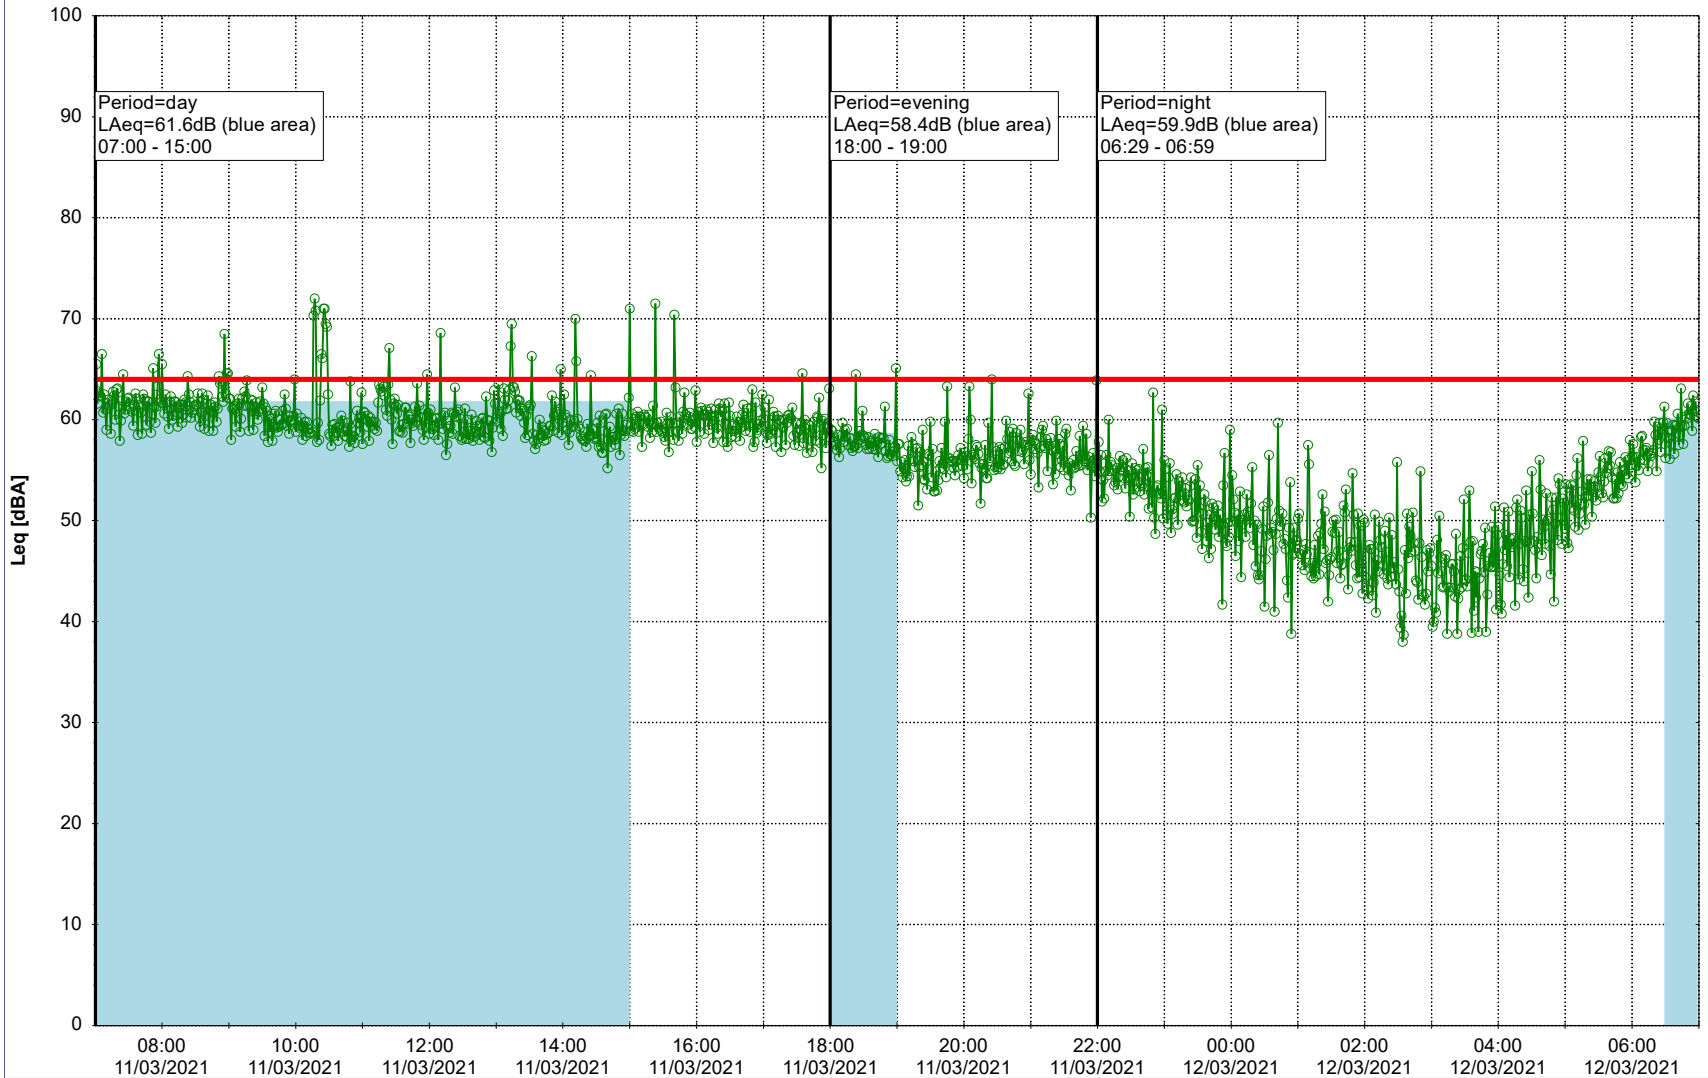

Remarks

...

Noise Time Related Diagram

○○○ GAB_NS01

Project: Kronos Sydhavnen
Construction: Gåsebæk
Location: N-V

Remarks

...

Noise Time Related Diagram

10/03/2021
11/03/2021

○○○ GAB_NS01

Project: Kronos Sydhavnen
Construction: Gåsebæk
Location: N-V

Remarks

...

Noise Time Related Diagram

11/03/2021
12/03/2021

○○○ GAB_NS01

Project: Kronos Sydhavnen
Construction: Gåsebæk
Location: N-V

Remarks

...

Noise Time Related Diagram

12/03/2021
13/03/2021

○○○○ GAB_NS01

Project: Kronos Sydhavnen
Construction: Gåsebæk
Location: N-V

Remarks

...

Noise Time Related Diagram

13/03/2021
14/03/2021

○○○ GAB_NS01

Project: Kronos Sydhavnen
Construction: Gåsebæk
Location: N-V

14/03/2021
15/03/2021

Noise Time Related Diagram

○○○○ GAB_NS01