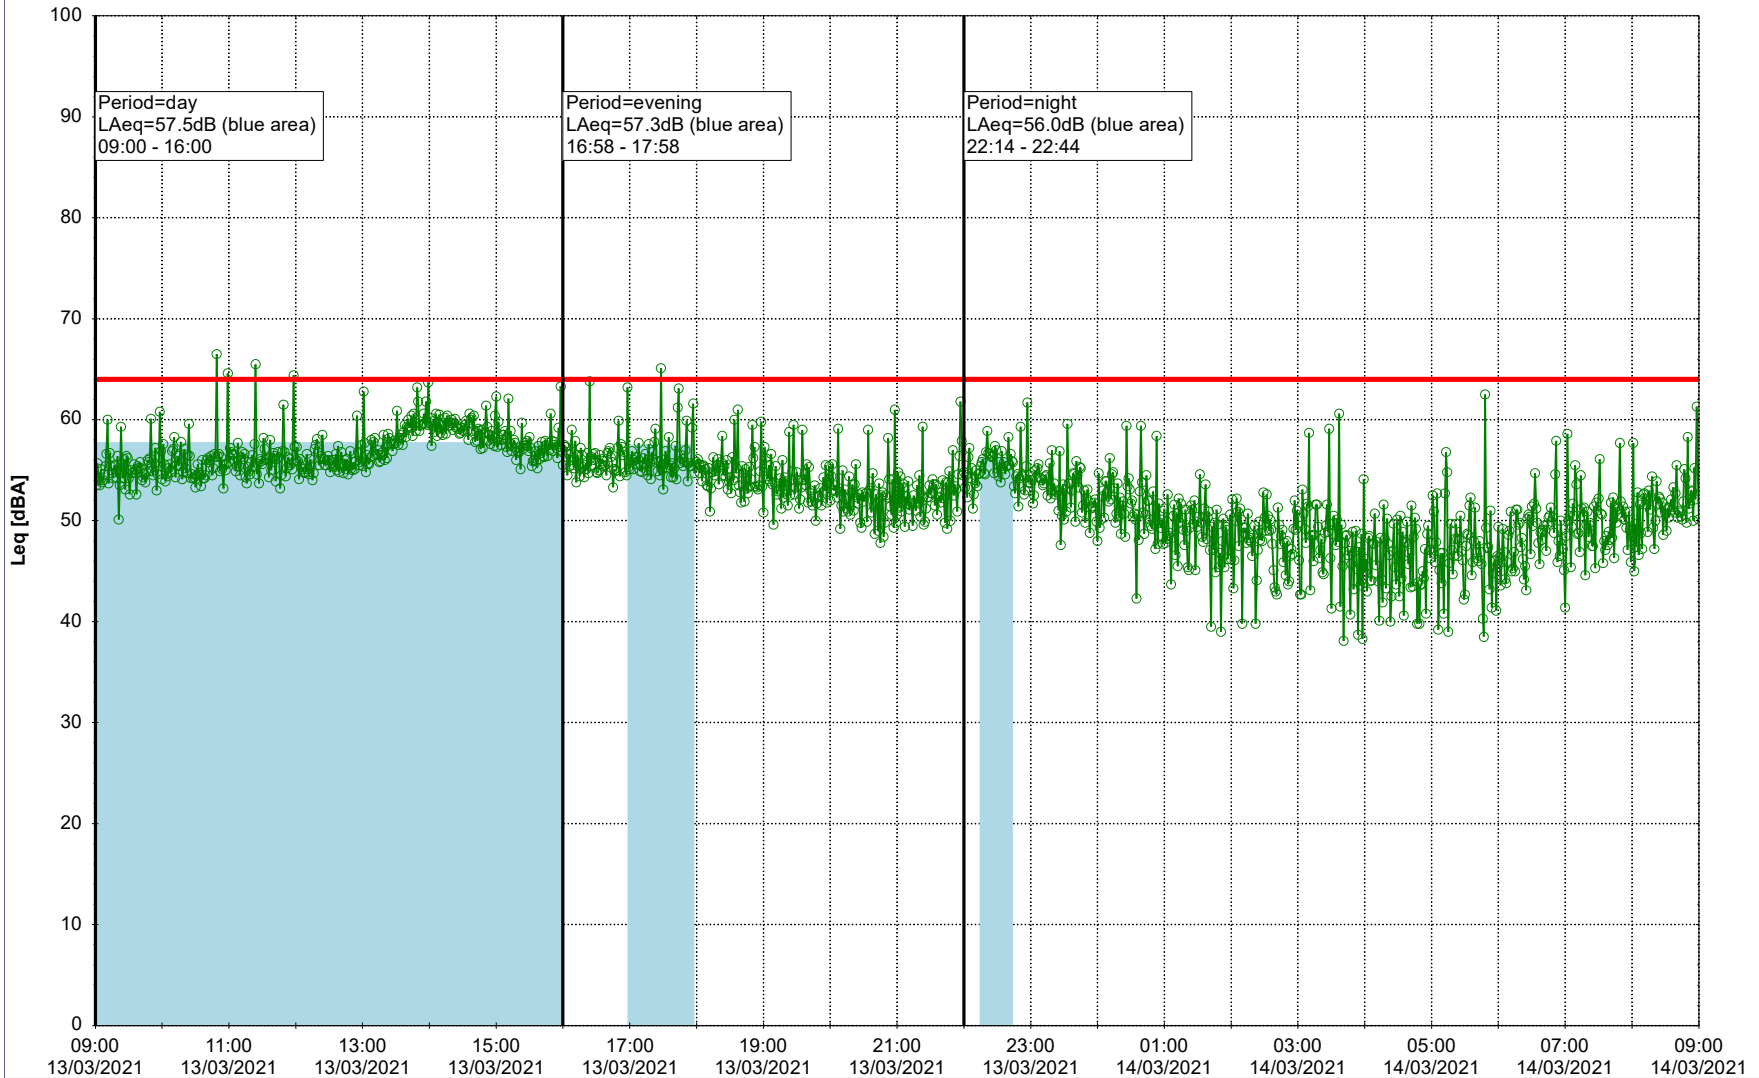

Project: Kronos Sydhavnen
Construction: Gåsebæk
Location: N-V

Remarks

...

Noise Time Related Diagram

12/03/2021
13/03/2021

○○○○ GAB_NS01

Project: Kronos Sydhavnen
Construction: Gåsebæk
Location: N-V

Remarks

...

Noise Time Related Diagram

13/03/2021
14/03/2021

○○○ GAB_NS01

Project: Kronos Sydhavnen
Construction: Gåsebæk
Location: N-V

14/03/2021
15/03/2021

Noise Time Related Diagram

○○○○ GAB_NS01