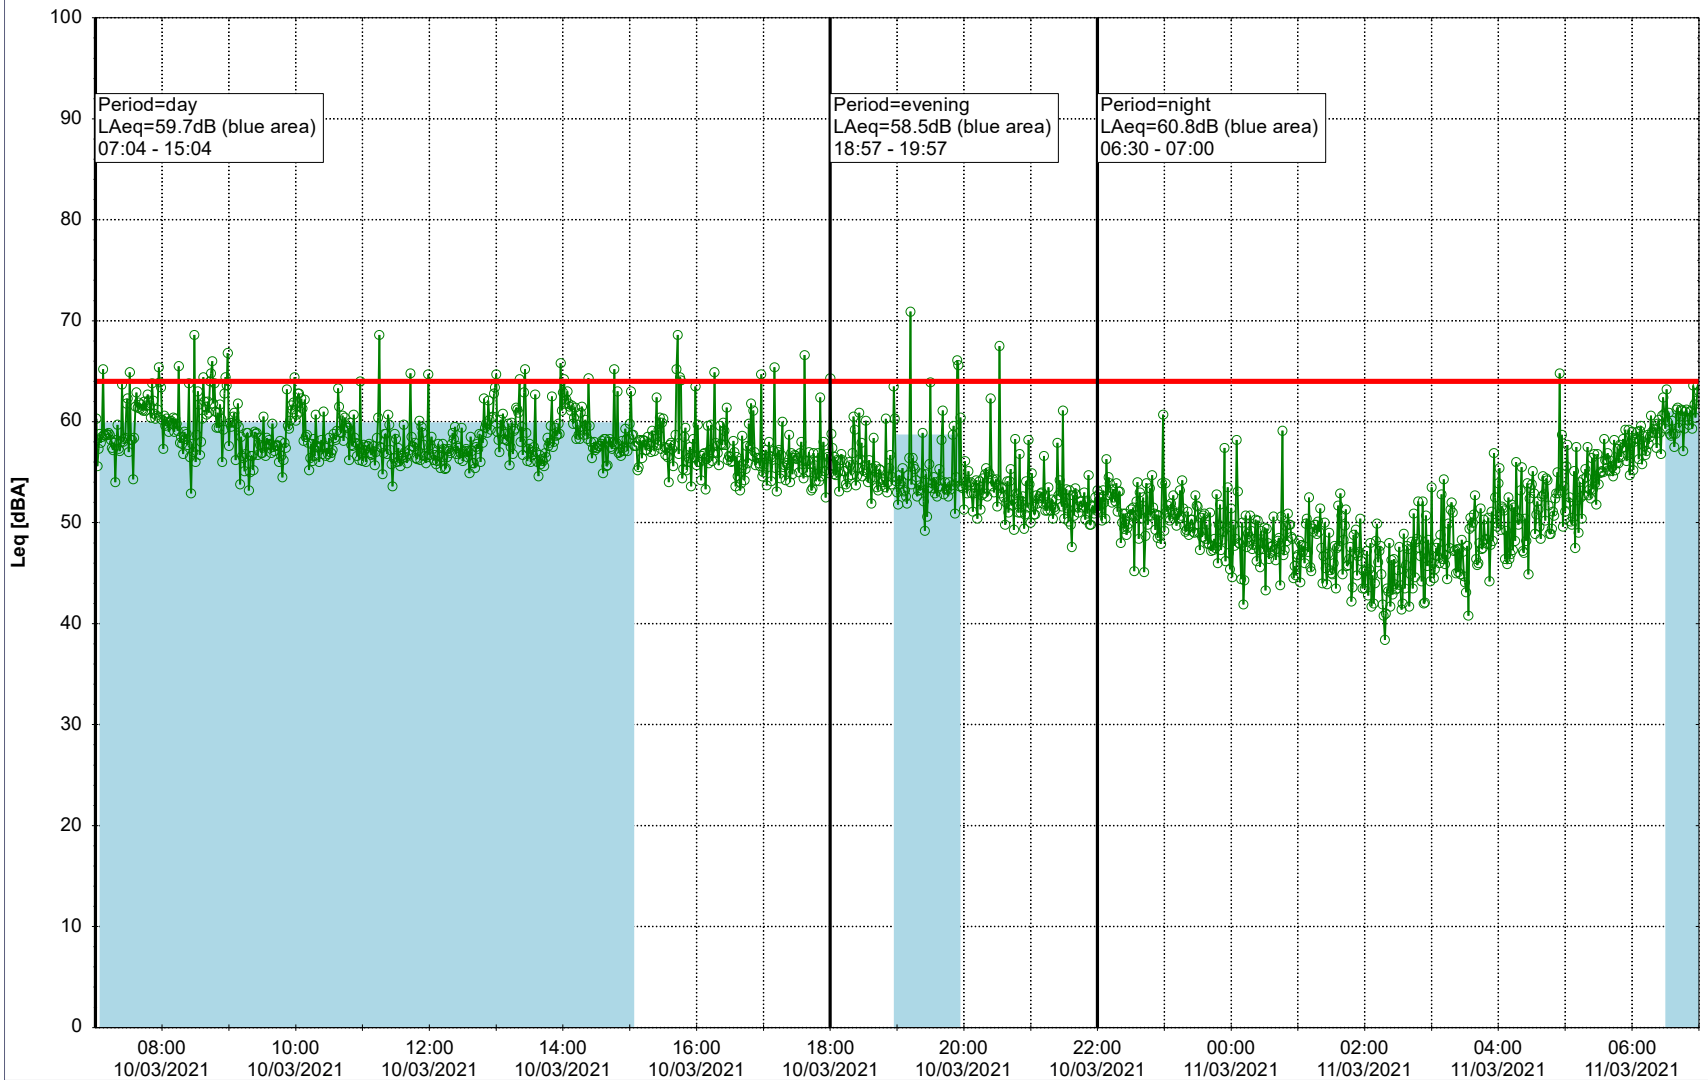

Remarks

...

Noise Time Related Diagram

○○○ GAB_NS01

Project: Kronos Sydhavnen
Construction: Gåsebæk
Location: N-V

Remarks

...

Noise Time Related Diagram

10/03/2021
11/03/2021

○○○ GAB_NS01

Project: Kronos Sydhavnen
Construction: Gåsebæk
Location: N-V

Remarks

...

Noise Time Related Diagram

11/03/2021
12/03/2021

○○○ GAB_NS01

Project: Kronos Sydhavnen
Construction: Gåsebæk
Location: N-V

Remarks

...

Noise Time Related Diagram

12/03/2021
13/03/2021

○○○○ GAB_NS01

Project: Kronos Sydhavnen
Construction: Gåsebæk
Location: N-V

Remarks

...

Noise Time Related Diagram

13/03/2021
14/03/2021

○○○ GAB_NS01

Project: Kronos Sydhavnen
Construction: Gåsebæk
Location: N-V

14/03/2021
15/03/2021

Noise Time Related Diagram

○○○○ GAB_NS01