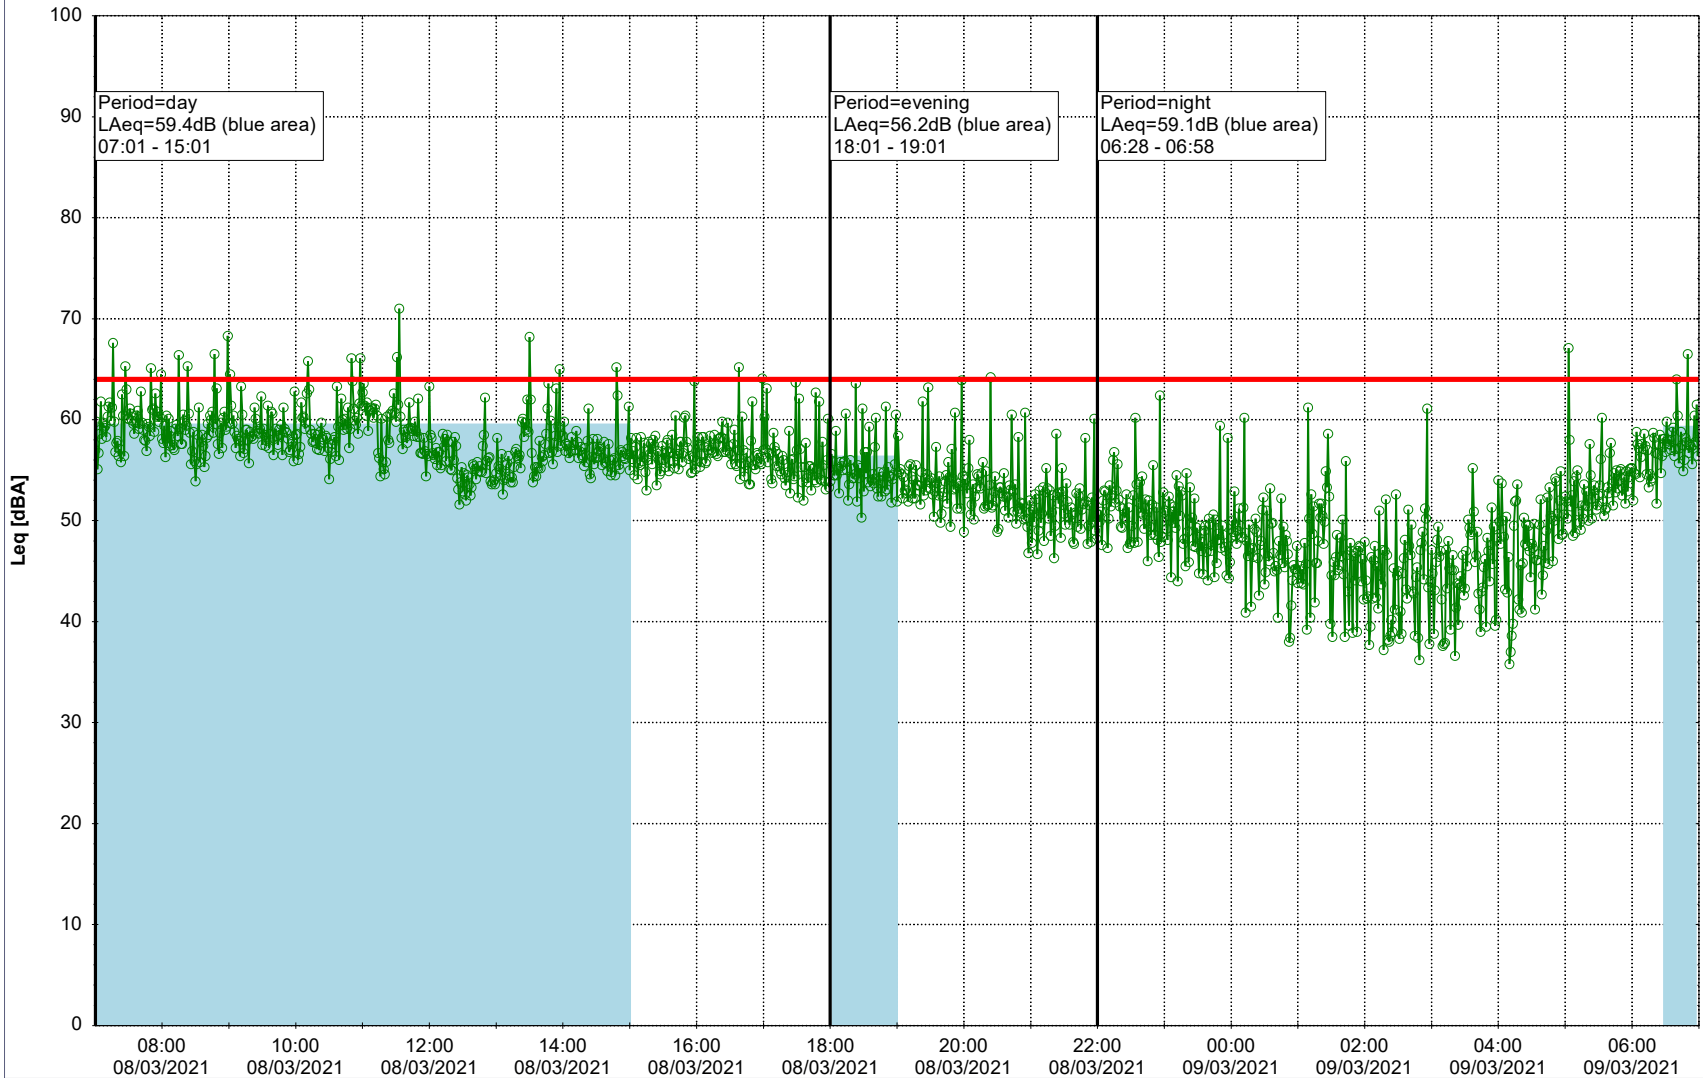

Project: Kronos Sydhavnen
Construction: Gåsebæk
Location: N-V

08/03/2021
09/03/2021

Remarks

...

Noise Time Related Diagram

○○○ GAB_NS01

Project: Kronos Sydhavnen
Construction: Gåsebæk
Location: N-V

09/03/2021
10/03/2021

Remarks

...

Noise Time Related Diagram

○○○ GAB_NS01

Project: Kronos Sydhavnen
Construction: Gåsebæk
Location: N-V

Remarks

...

Noise Time Related Diagram

10/03/2021
11/03/2021

○○○ GAB_NS01

Project: Kronos Sydhavnen
Construction: Gåsebæk
Location: N-V

Remarks

...

Noise Time Related Diagram

11/03/2021
12/03/2021

○○○ GAB_NS01

...

Noise Time Related Diagram

13/03/2021
14/03/2021

○○○ GAB_NS01

Project: Kronos Sydhavnen
Construction: Gåsebæk
Location: N-V

14/03/2021
15/03/2021

Noise Time Related Diagram

○○○○ GAB_NS01