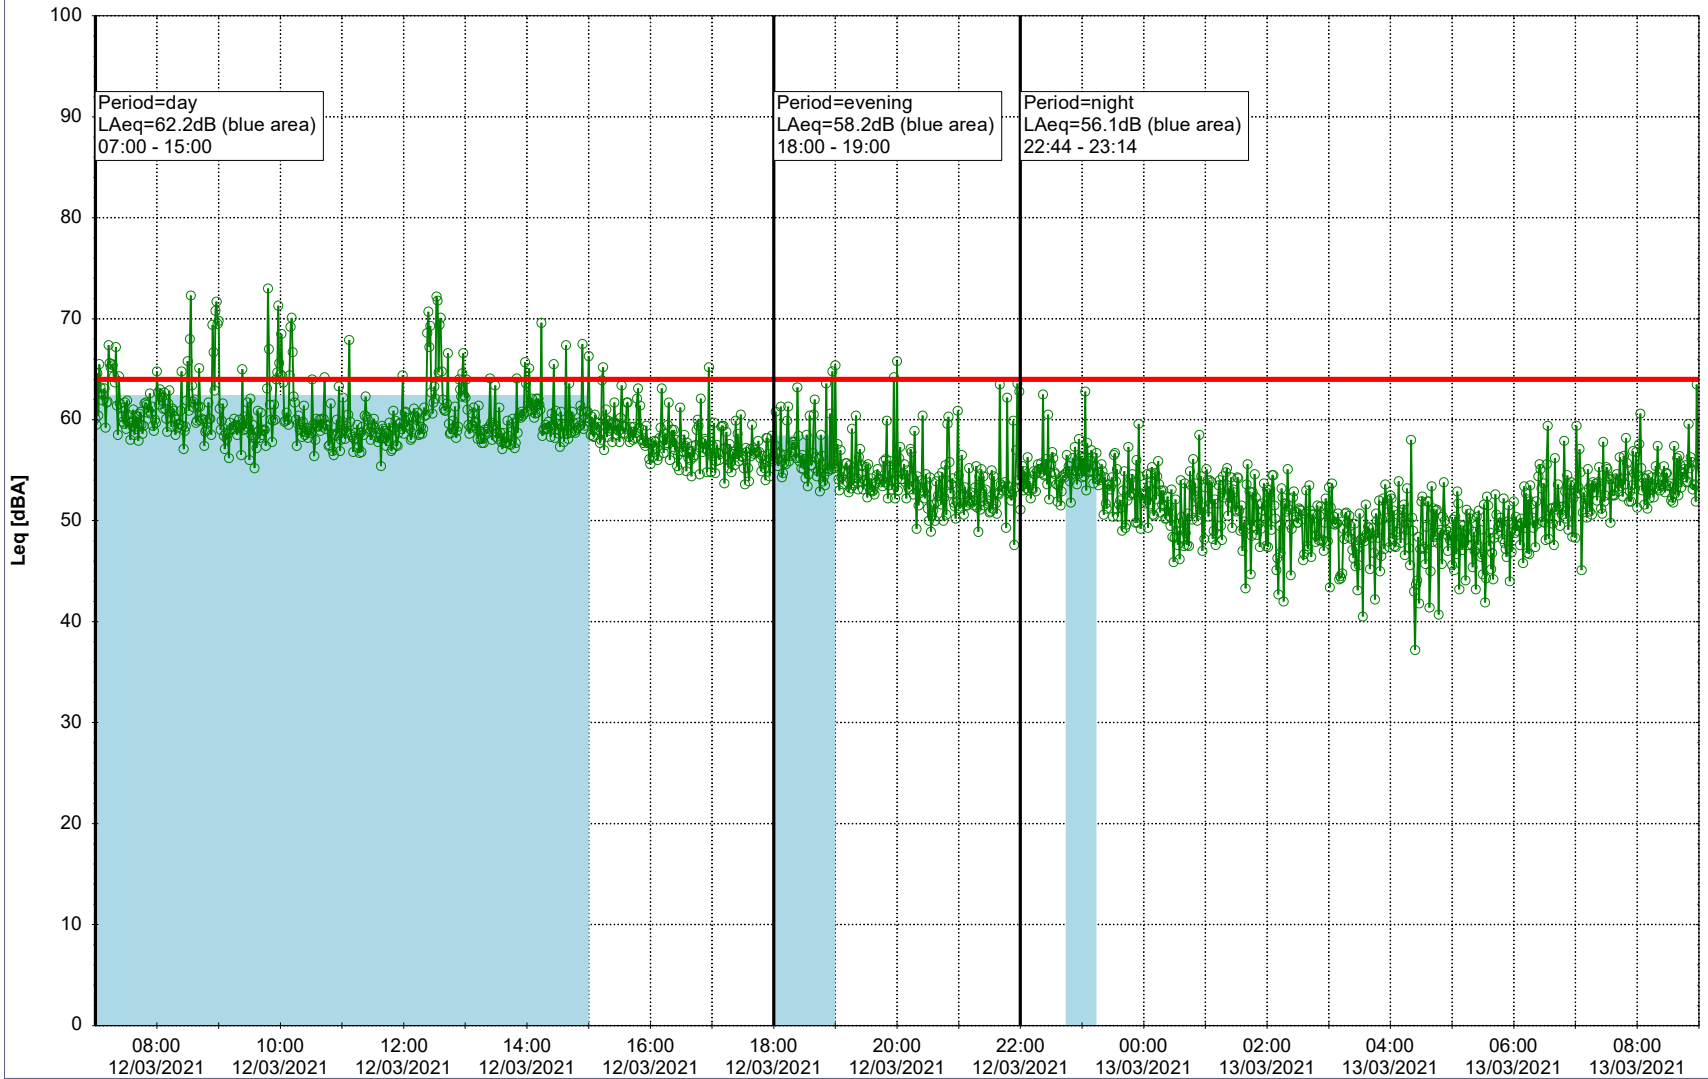

Project: Kronos Sydhavnen
Construction: Gåsebæk
Location: N-V

Remarks

...

Noise Time Related Diagram

12/03/2021
13/03/2021

○○○○ GAB_NS01

Project: Kronos Sydhavnen
Construction: Gåsebæk
Location: N-V

Remarks

...

Noise Time Related Diagram

13/03/2021
14/03/2021

○○○ GAB_NS01

Project: Kronos Sydhavnen
Construction: Gåsebæk
Location: N-V

14/03/2021
15/03/2021

Noise Time Related Diagram

○○○○ GAB_NS01