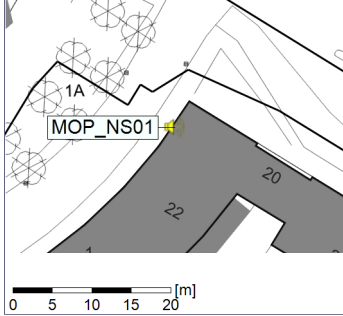

10/10/2020
11/10/2020

○○○○ MOP_NS01

Project: Kronos Sydhavnen
Construction: Mozarts Plads
Location: N-V

11/10/2020
12/10/2020

Plan View

Remarks

...

Noise Time Related Diagram