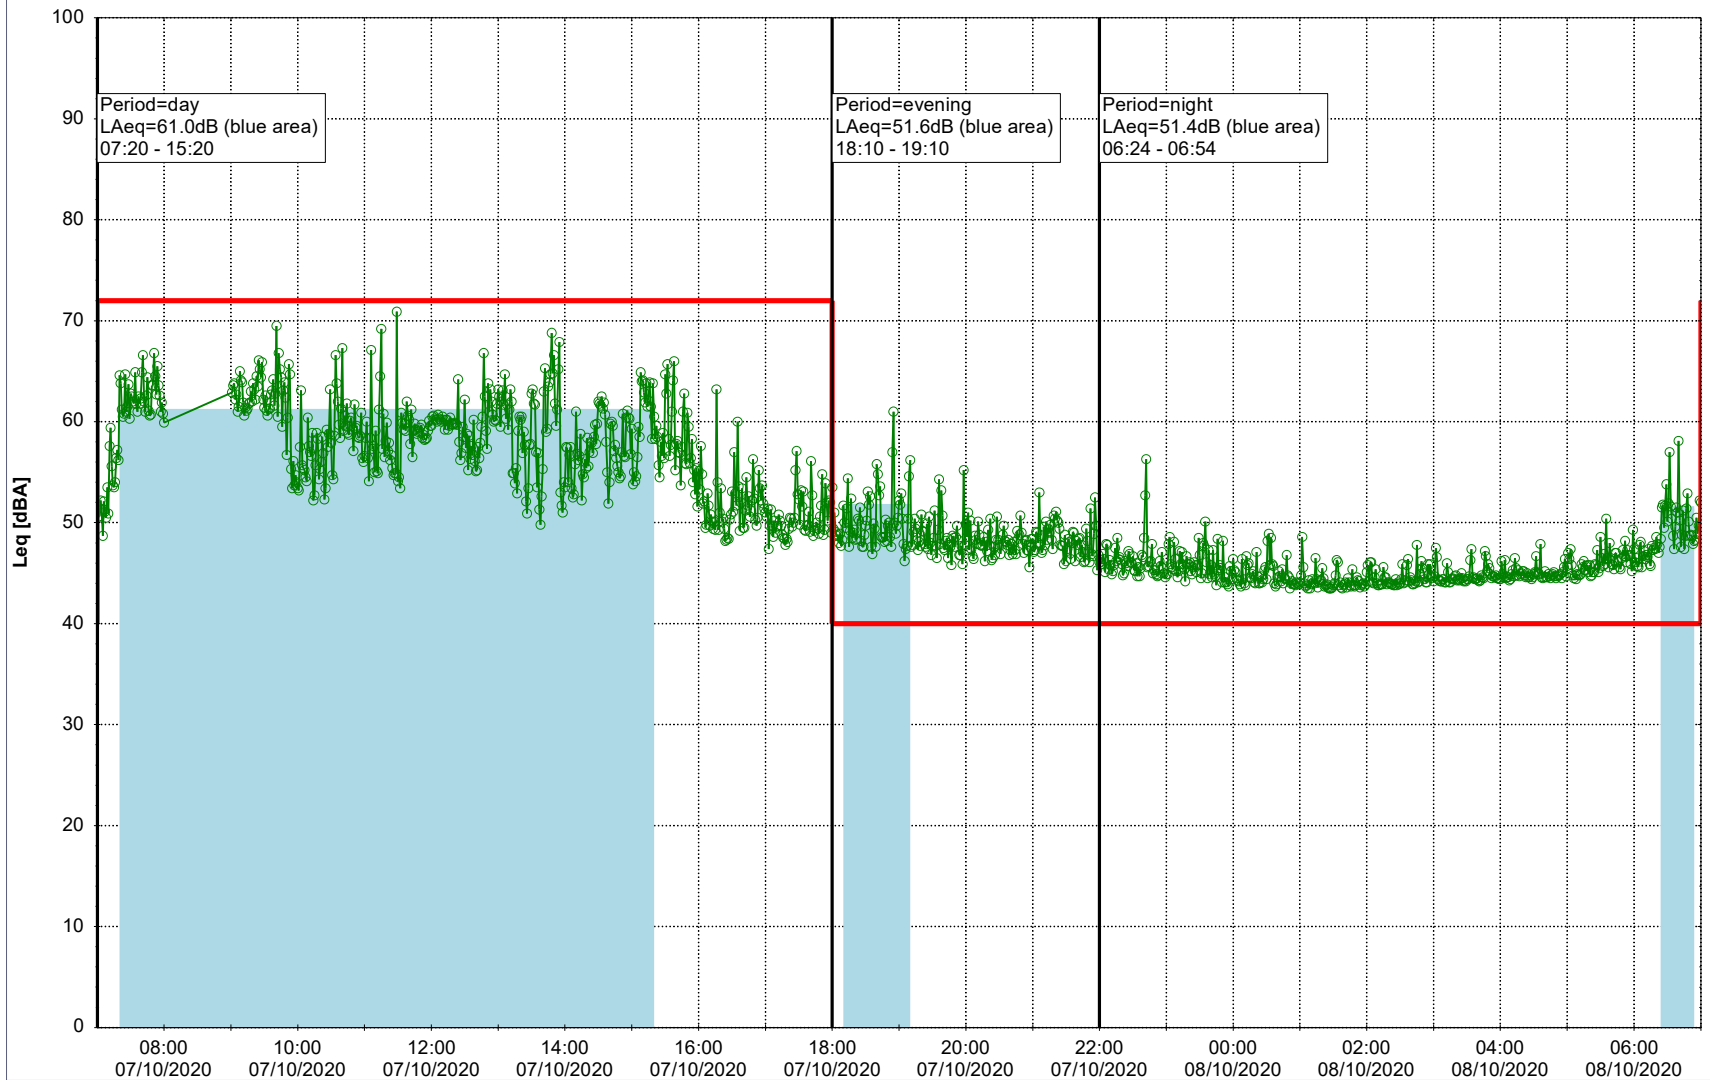

Noise Time Related Diagram

07/10/2020
08/10/2020

○○○○ MOP_NS01