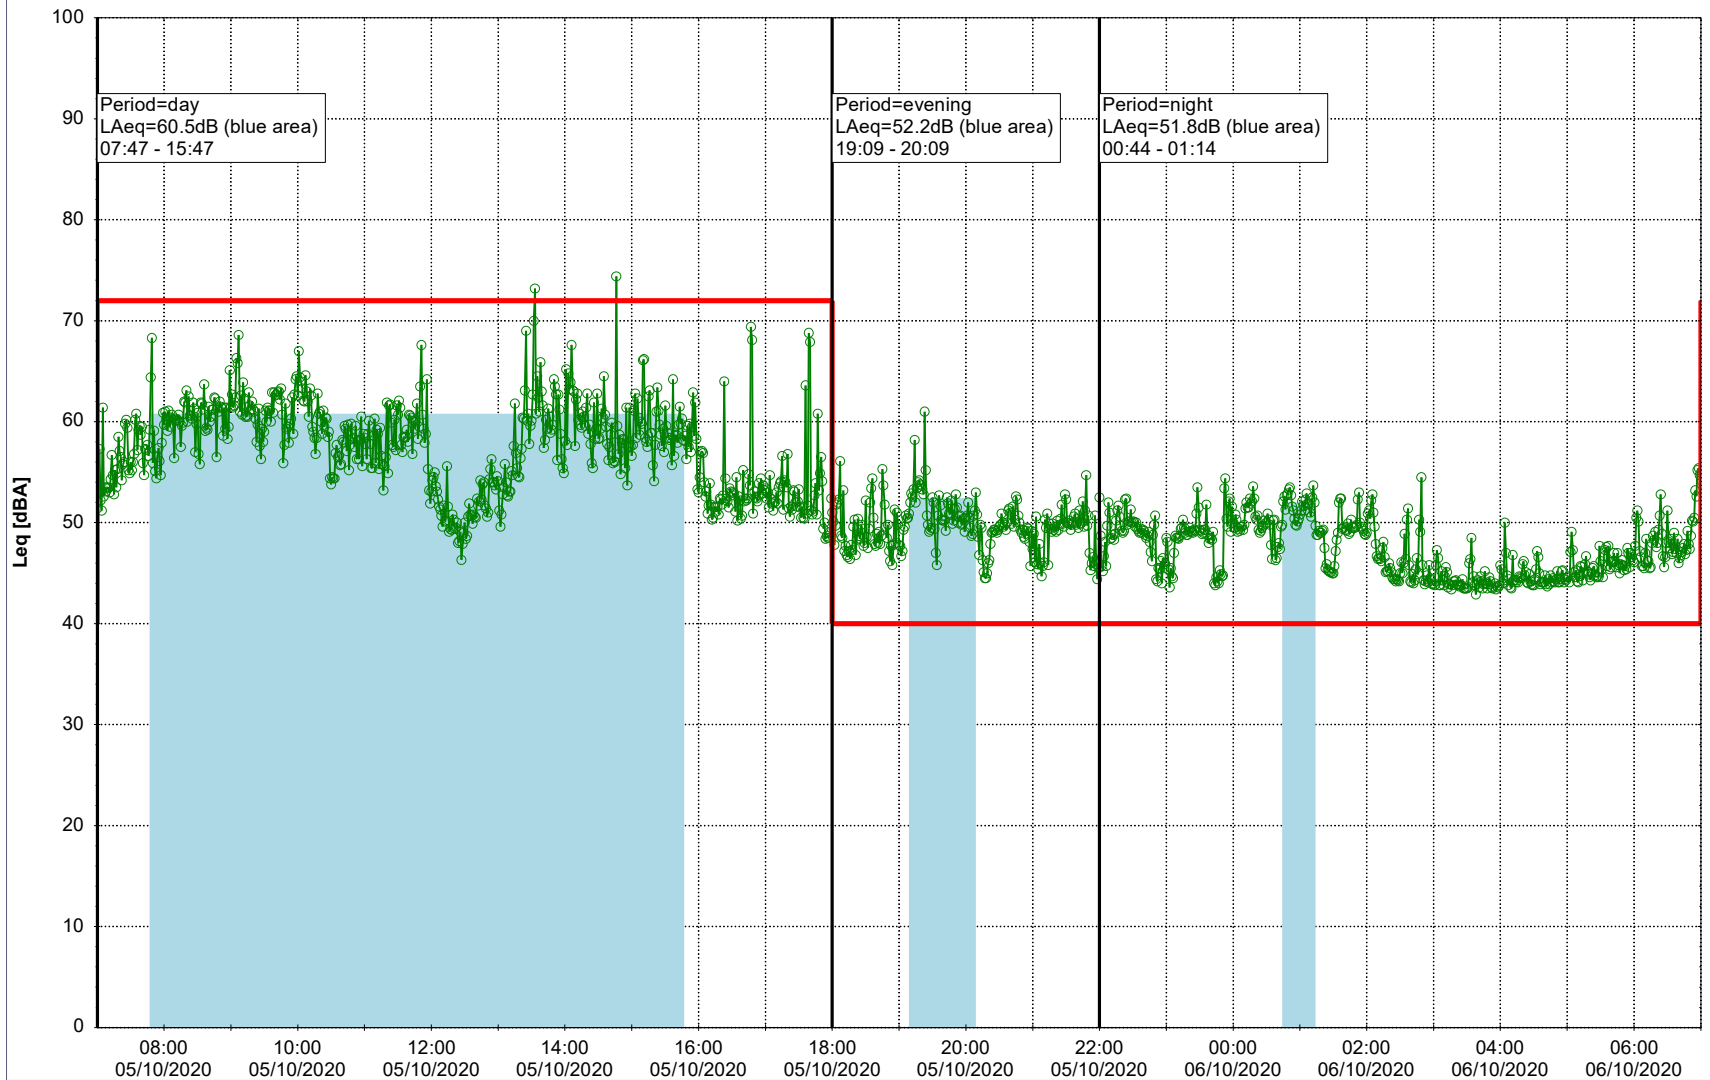

Project: Kronos Sydhavnen
Construction: Mozarts Plads
Location: N-V

Plan View

Remarks

...

Noise Time Related Diagram

05/10/2020
06/10/2020

○○○○ MOP_NS01

Project: Kronos Sydhavnen
Construction: Mozarts Plads
Location: N-V

Plan View

Remarks

...

Noise Time Related Diagram

06/10/2020
07/10/2020

○○○○ MOP_NS01

Project: Kronos Sydhavnen
Construction: Mozarts Plads
Location: N-V

Plan View

Remarks

...

Noise Time Related Diagram

07/10/2020
08/10/2020

○○○○ MOP_NS01

Project: Kronos Sydhavnen
Construction: Mozarts Plads
Location: N-V

08/10/2020
09/10/2020

Plan View

Remarks

...

Noise Time Related Diagram

○○○ MOP_NS01

Project: Kronos Sydhavnen
Construction: Mozarts Plads
Location: N-V

Plan View

Remarks

...