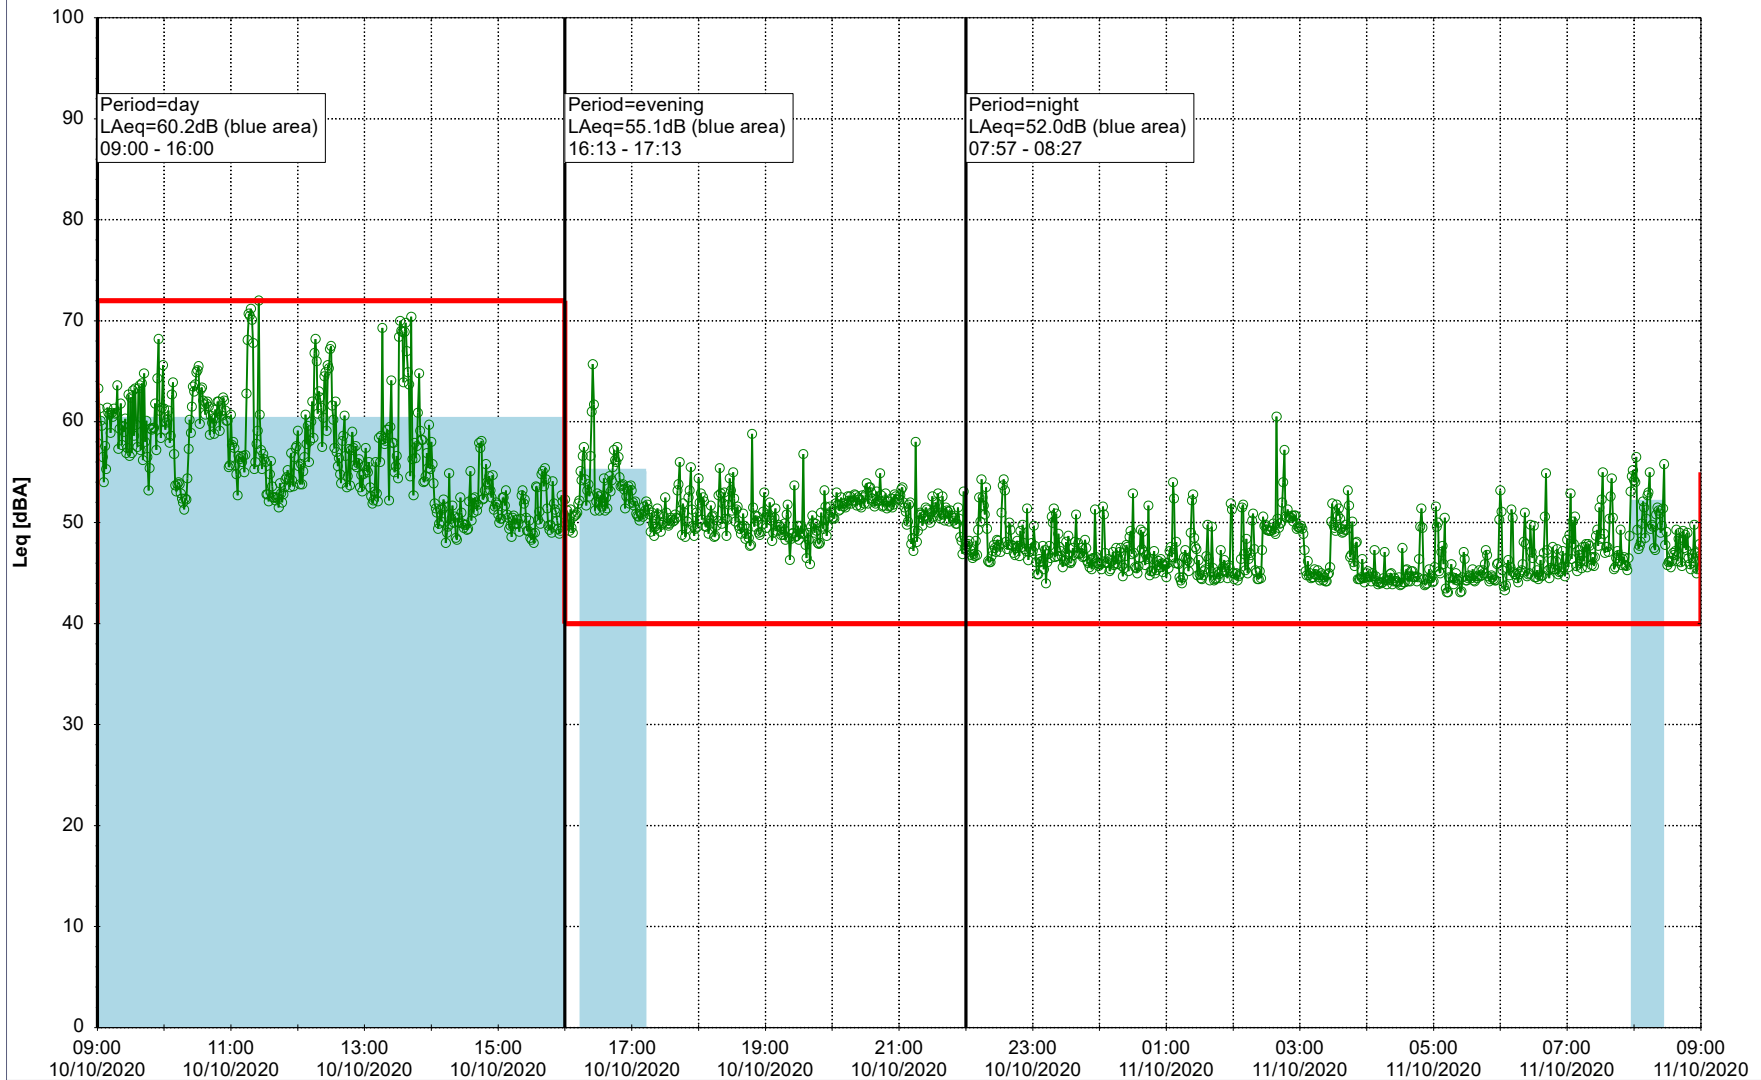

Noise Time Related Diagram

09/10/2020
10/10/2020

○○○○ MOP_NS01

Project: Kronos Sydhavnen
Construction: Mozarts Plads
Location: N-V

Plan View

Remarks

...

Noise Time Related Diagram

10/10/2020
11/10/2020

○○○○ MOP_NS01

Project: Kronos Sydhavnen
Construction: Mozarts Plads
Location: N-V

11/10/2020
12/10/2020

Plan View

Remarks

...

Noise Time Related Diagram