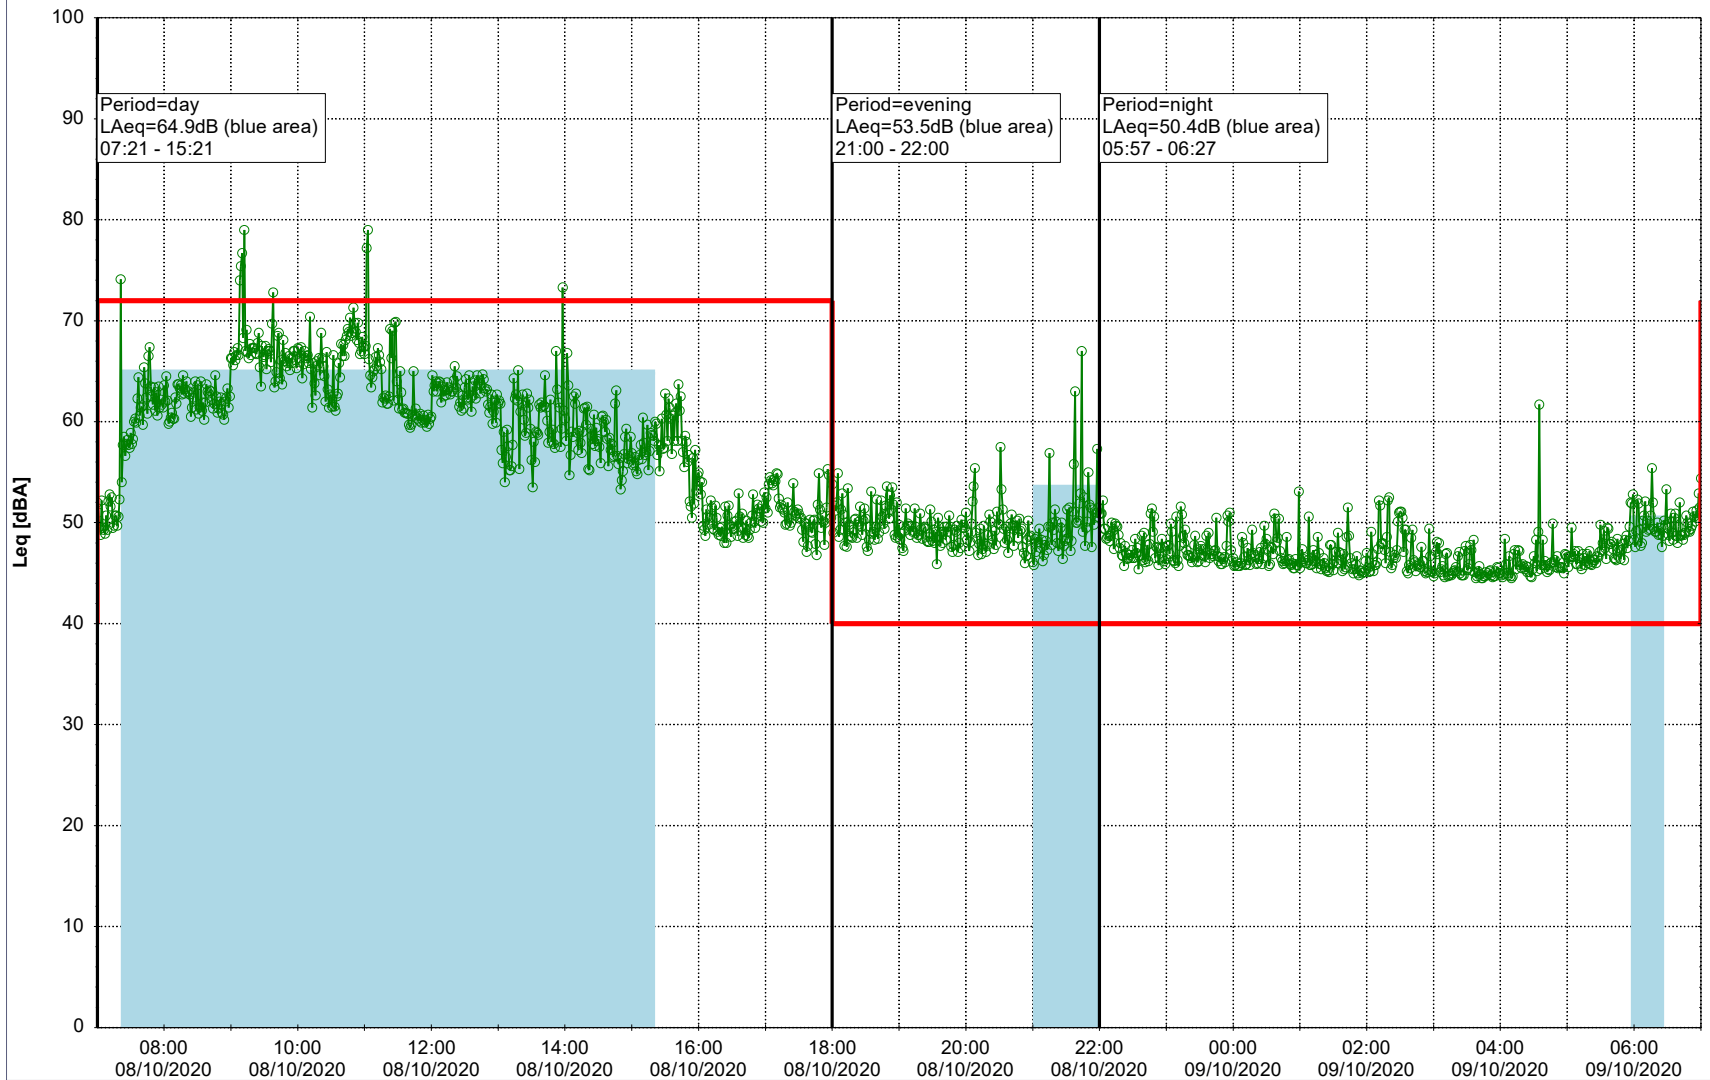

Remarks

...

Noise Time Related Diagram

07/10/2020
08/10/2020

○○○○ MOP_NS01

Project: Kronos Sydhavnen
Construction: Mozarts Plads
Location: N-V

08/10/2020
09/10/2020

Plan View

Remarks

...

Noise Time Related Diagram

○○○ MOP_NS01

Project: Kronos Sydhavnen
Construction: Mozarts Plads
Location: N-V

Plan View

Remarks

...

Noise Time Related Diagram

09/10/2020
10/10/2020

○○○○ MOP_NS01

Project: Kronos Sydhavnen
Construction: Mozarts Plads
Location: N-V

Plan View

Remarks

...

Noise Time Related Diagram