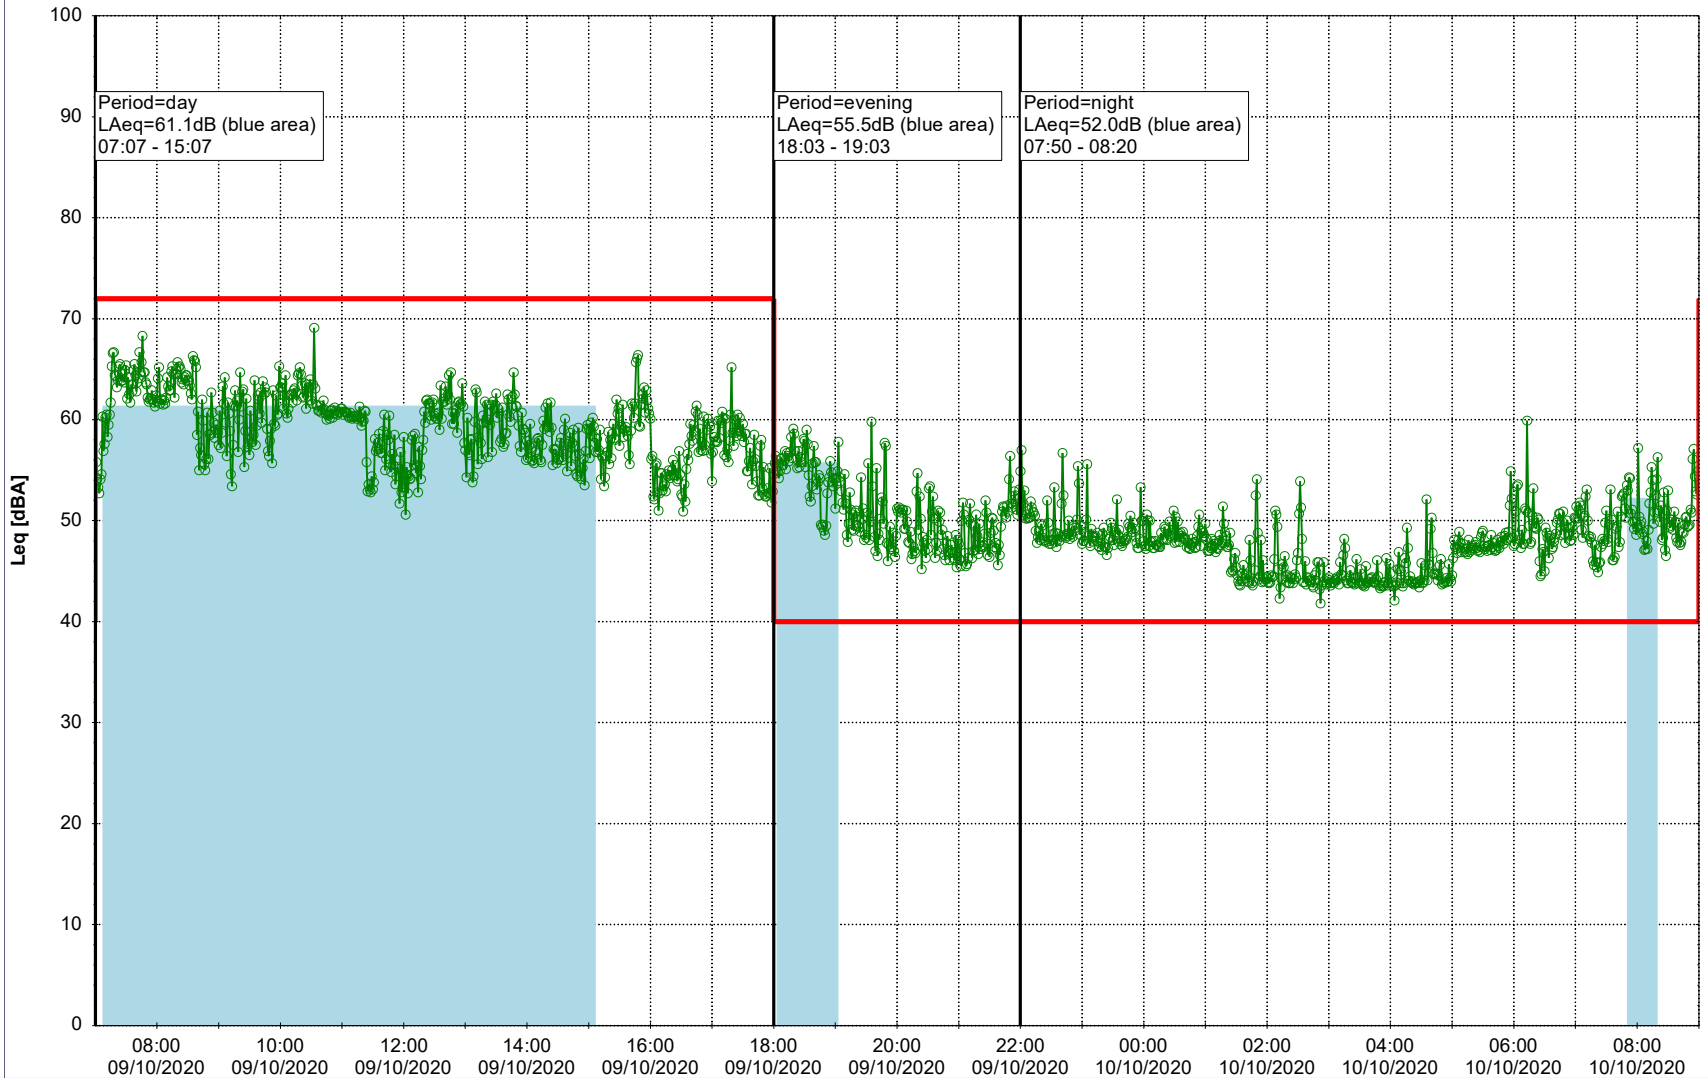

Remarks

...

Noise Time Related Diagram

○○○ MOP_NS01

Project: Kronos Sydhavnen
Construction: Mozarts Plads
Location: N-V

Plan View

Remarks

...

Noise Time Related Diagram

09/10/2020
10/10/2020

○○○○ MOP_NS01

Project: Kronos Sydhavnen
Construction: Mozarts Plads
Location: N-V

Plan View

Remarks

...

Noise Time Related Diagram

10/10/2020
11/10/2020

○○○○ MOP_NS01

Project: Kronos Sydhavnen
Construction: Mozarts Plads
Location: N-V

11/10/2020
12/10/2020

Plan View

Remarks

...

Noise Time Related Diagram