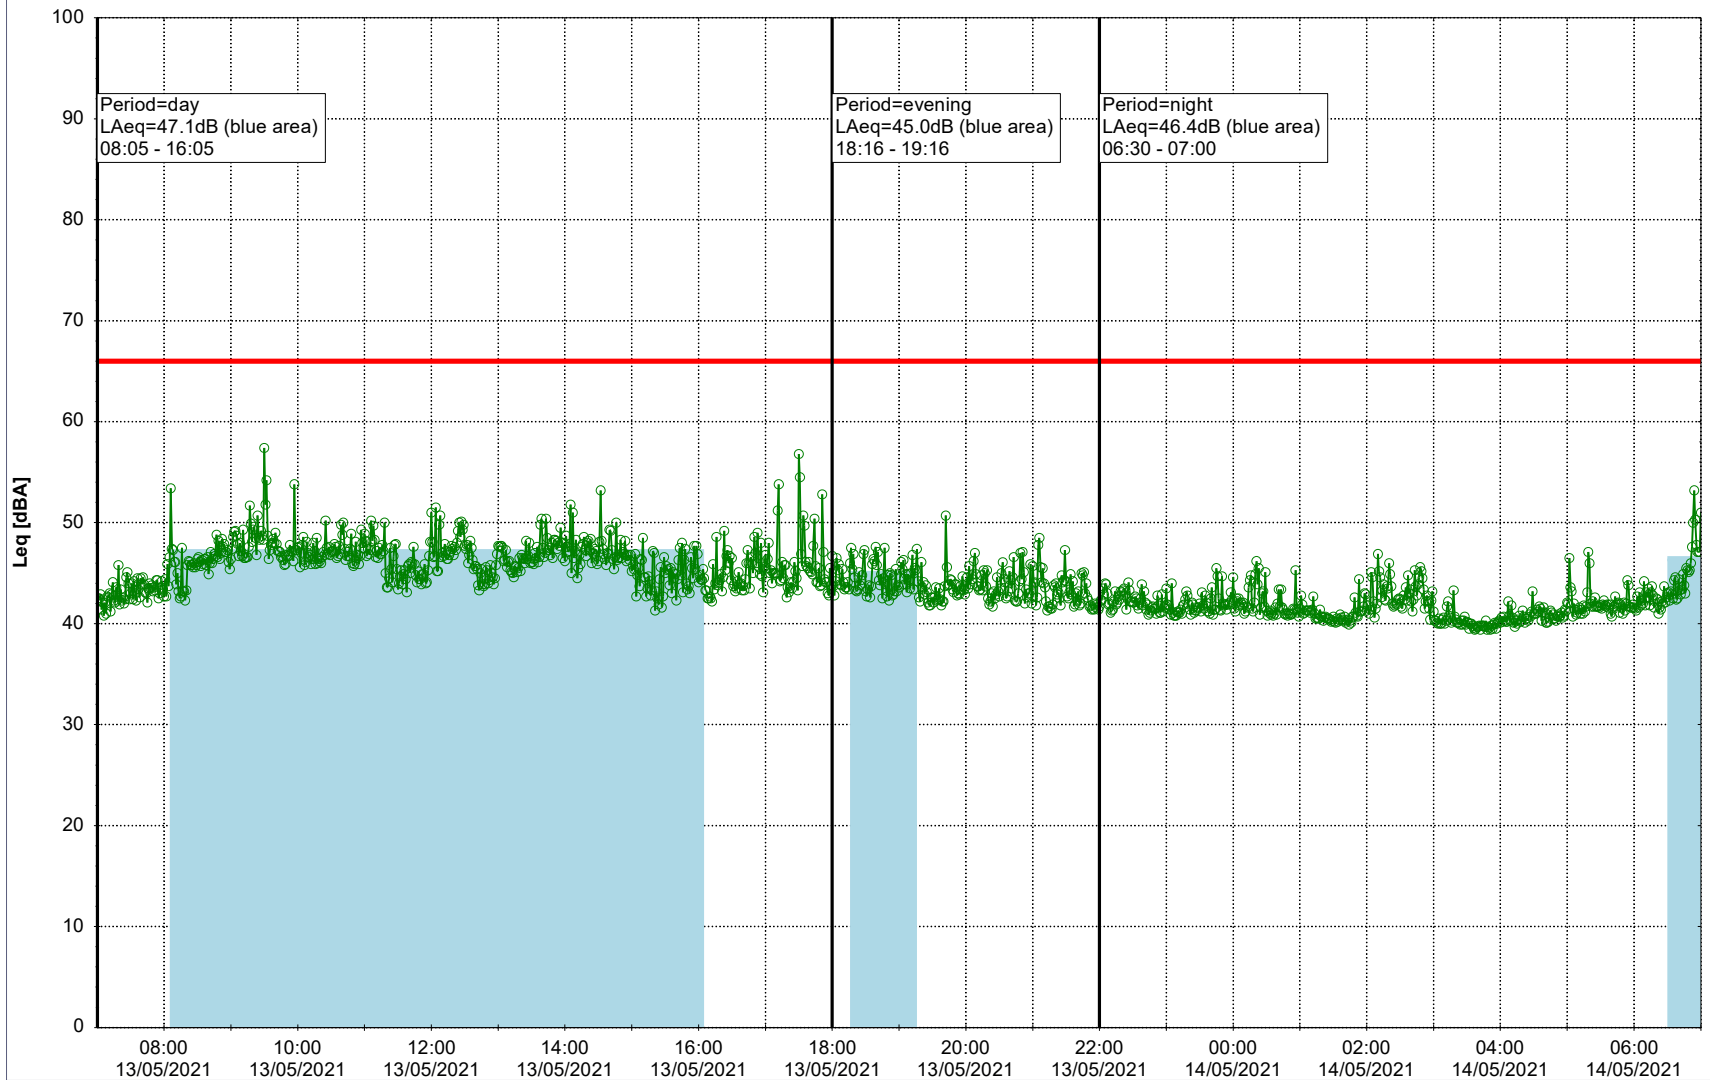

Remarks

- Ørsted Værket

Noise Time Related Diagram

12/05/2021
13/05/2021

○○○ EBR-OVK_NS02

Project: Kronos Sydhavnen
Construction: Enghave Brygge
Location: N-V

Plan View

Remarks

- Ørsted Værket

Noise Time Related Diagram

13/05/2021

14/05/2021

○○○○ EBR-OVK_NS02

Project: Kronos Sydhavnen
Construction: Enghave Brygge
Location: N-V

Plan View

Remarks

- Ørsted Værket

Noise Time Related Diagram

14/05/2021
15/05/2021

○○○○ EBR-OVK_NS02

Project: Kronos Sydhavnen
Construction: Enghave Brygge
Location: N-V

Plan View

Remarks

- Ørsted Værket