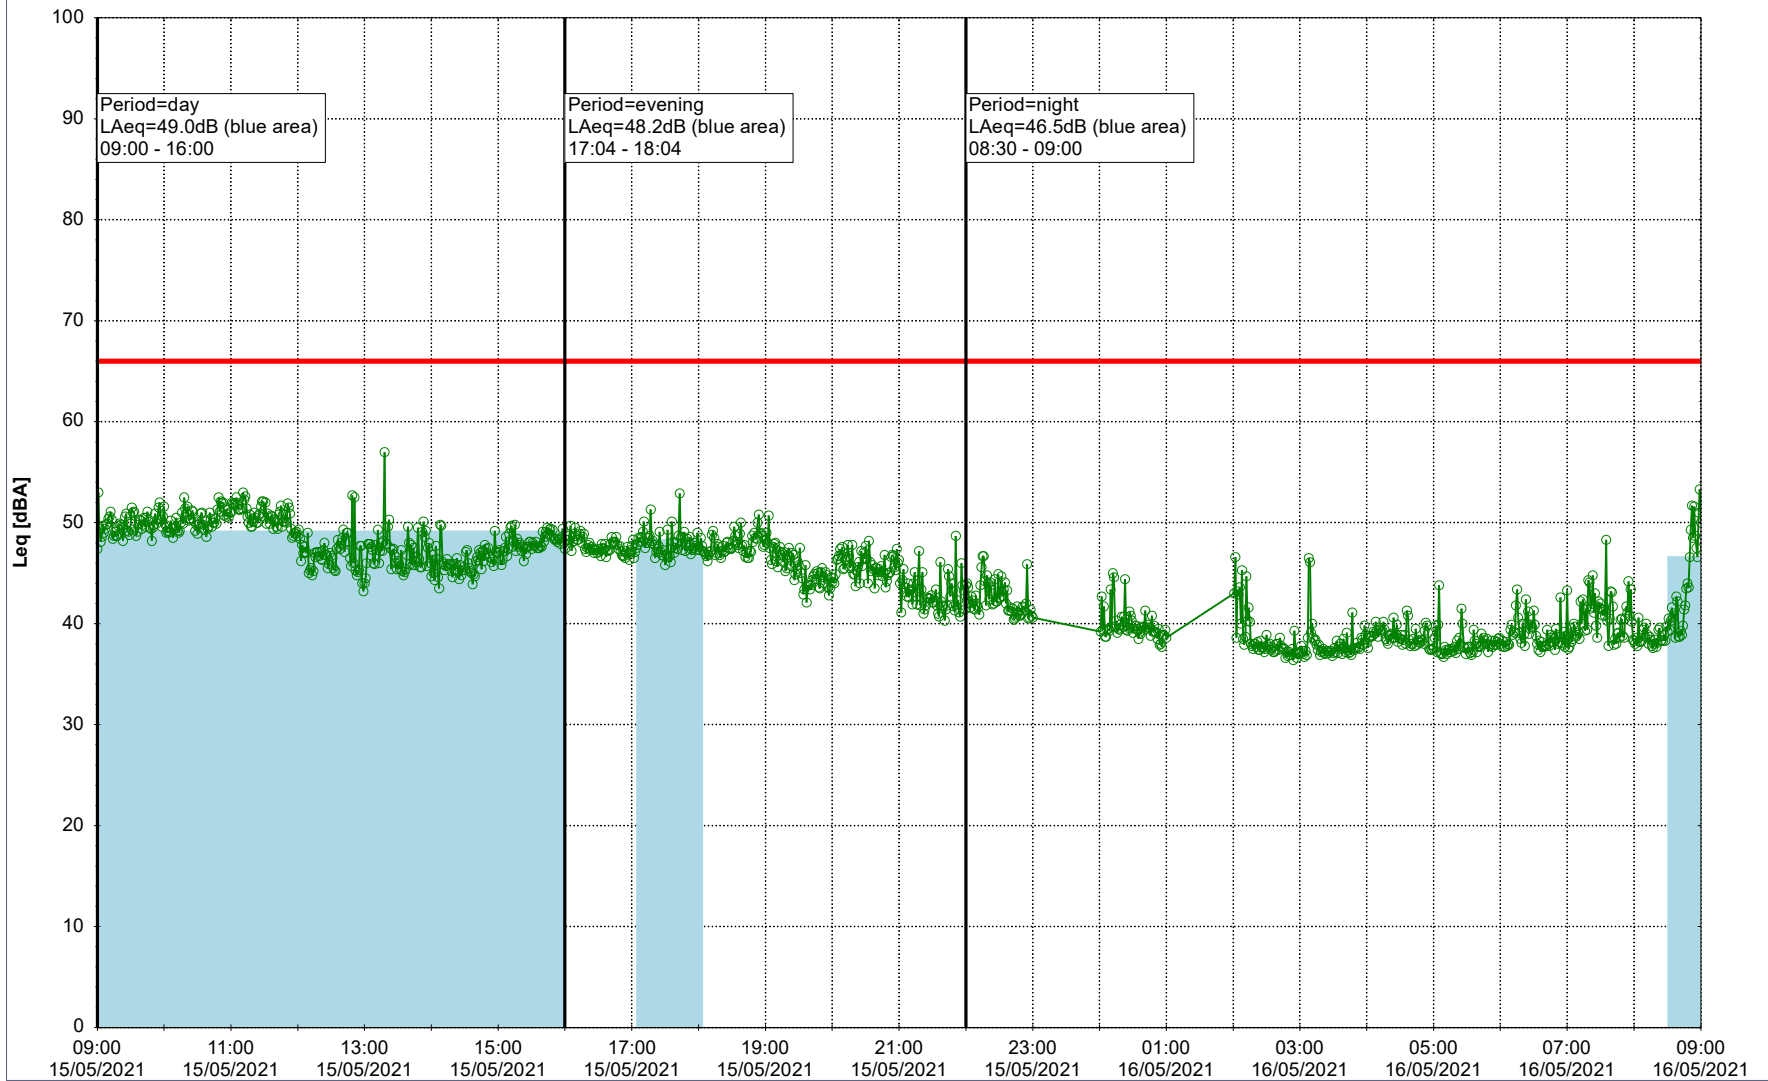

- Ørsted Værket

Noise Time Related Diagram

14/05/2021
15/05/2021

○○○○ EBR-OVK_NS02

Project: Kronos Sydhavnen
Construction: Enghave Brygge
Location: N-V

Plan View

Remarks

- Ørsted Værket

Noise Time Related Diagram

15/05/2021
16/05/2021

○○○ EBR-OVK_NS02

Project: Kronos Sydhavnen
Construction: Enghave Brygge
Location: N-V

Plan View

Remarks

- Ørsted Værket

Noise Time Related Diagram