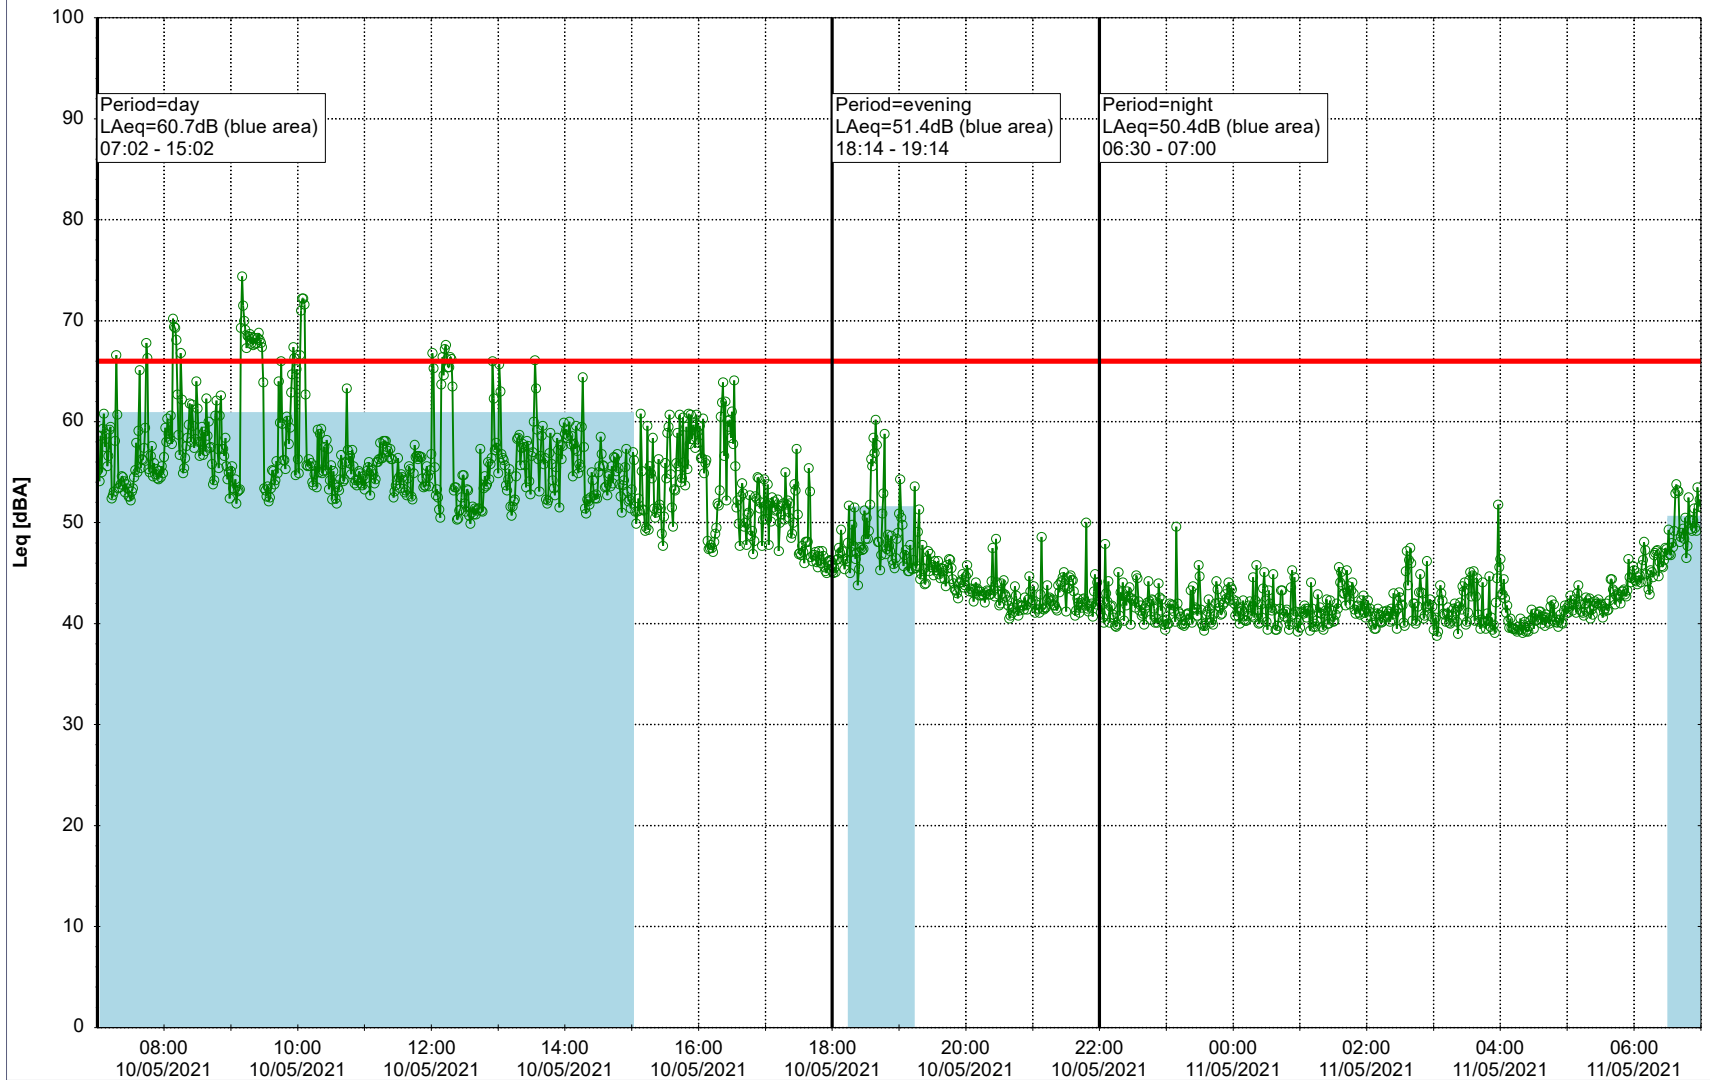

Project: Kronos Sydhavnen
Construction: Enghave Brygge
Location: N-V

Plan View

Remarks

- Ørsted Værket

Noise Time Related Diagram

10/05/2021
11/05/2021

○○○ EBR-OVK_NS02

Project: Kronos Sydhavnen
Construction: Enghave Brygge
Location: N-V

Plan View

Remarks

- Ørsted Værket

Noise Time Related Diagram

11/05/2021
12/05/2021

○○○ EBR-OVK_NS02

Project: Kronos Sydhavnen
Construction: Enghave Brygge
Location: N-V

Plan View