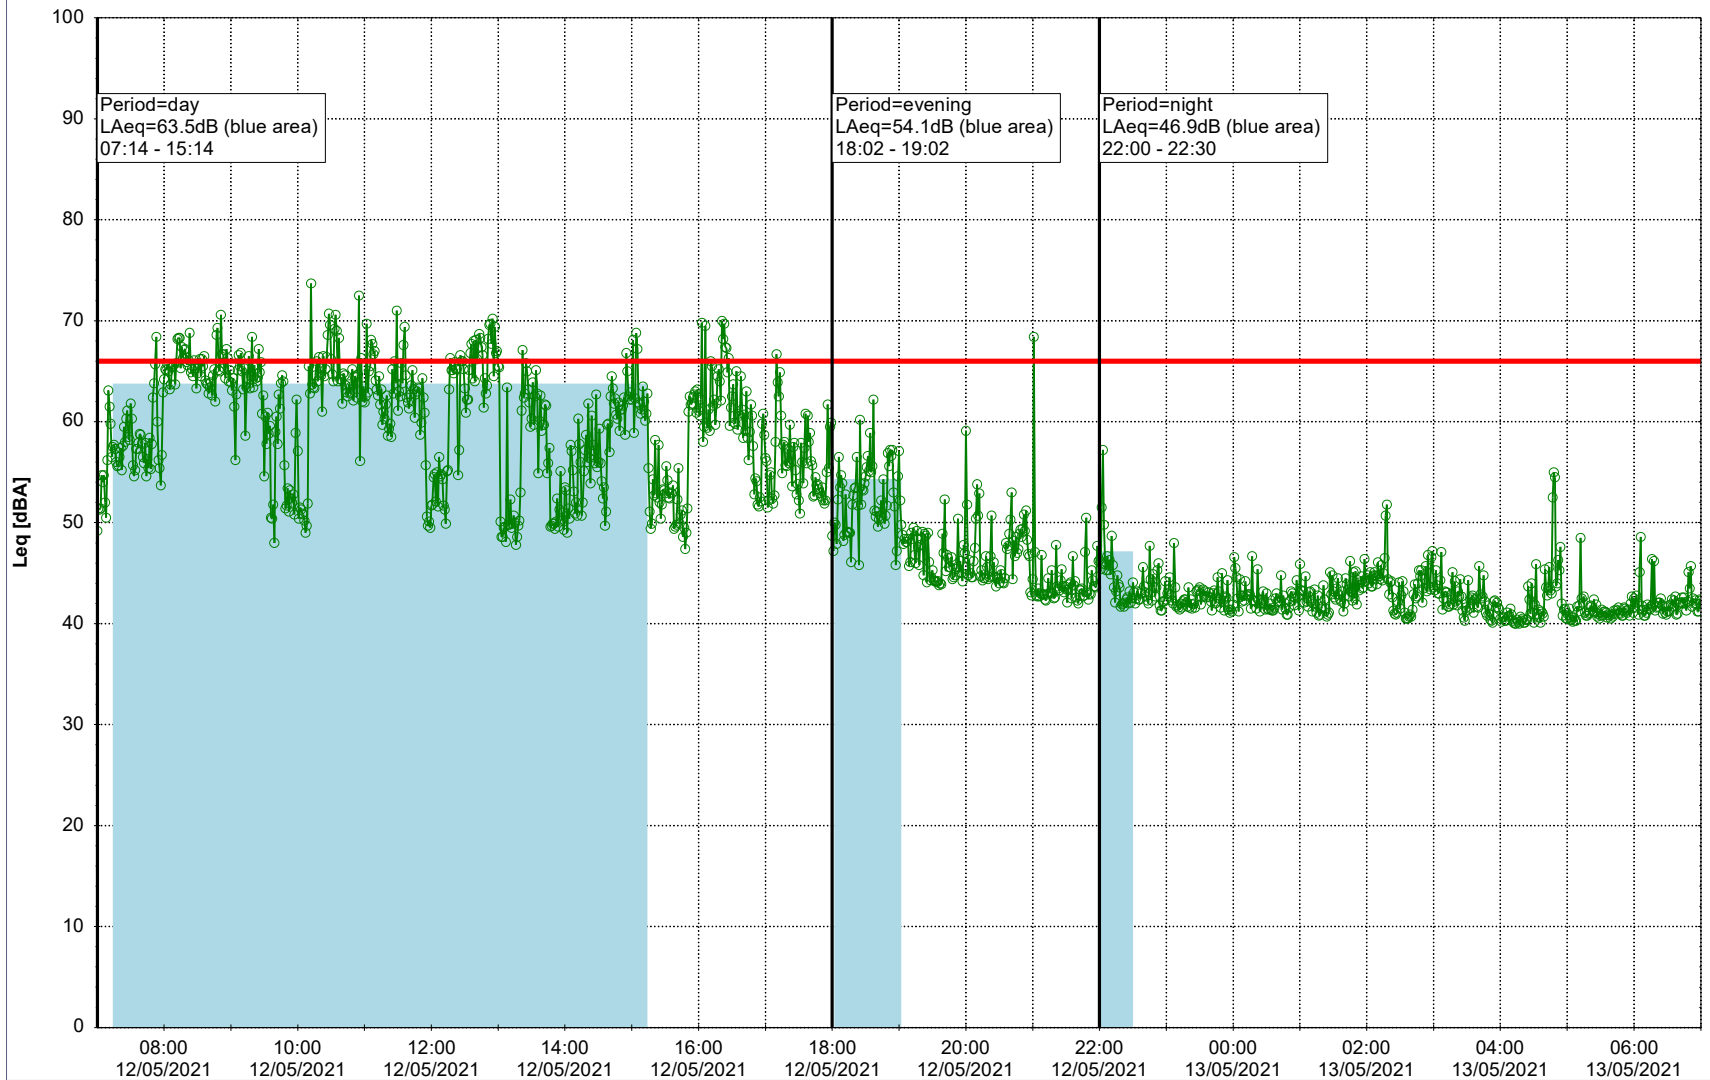

Plan View

Remarks

- Ørsted Værket

Noise Time Related Diagram

11/05/2021
12/05/2021

○○○ EBR-OVK_NS02

Project: Kronos Sydhavnen
Construction: Enghave Brygge
Location: N-V

Plan View

Remarks

- Ørsted Værket

Noise Time Related Diagram

12/05/2021
13/05/2021

○○○ EBR-OVK_NS02

Project: Kronos Sydhavnen
Construction: Enghave Brygge
Location: N-V

Plan View

Remarks

- Ørsted Værket

Noise Time Related Diagram

13/05/2021

14/05/2021

○○○○ EBR-OVK_NS02

Project: Kronos Sydhavnen
Construction: Enghave Brygge
Location: N-V

Plan View

Remarks