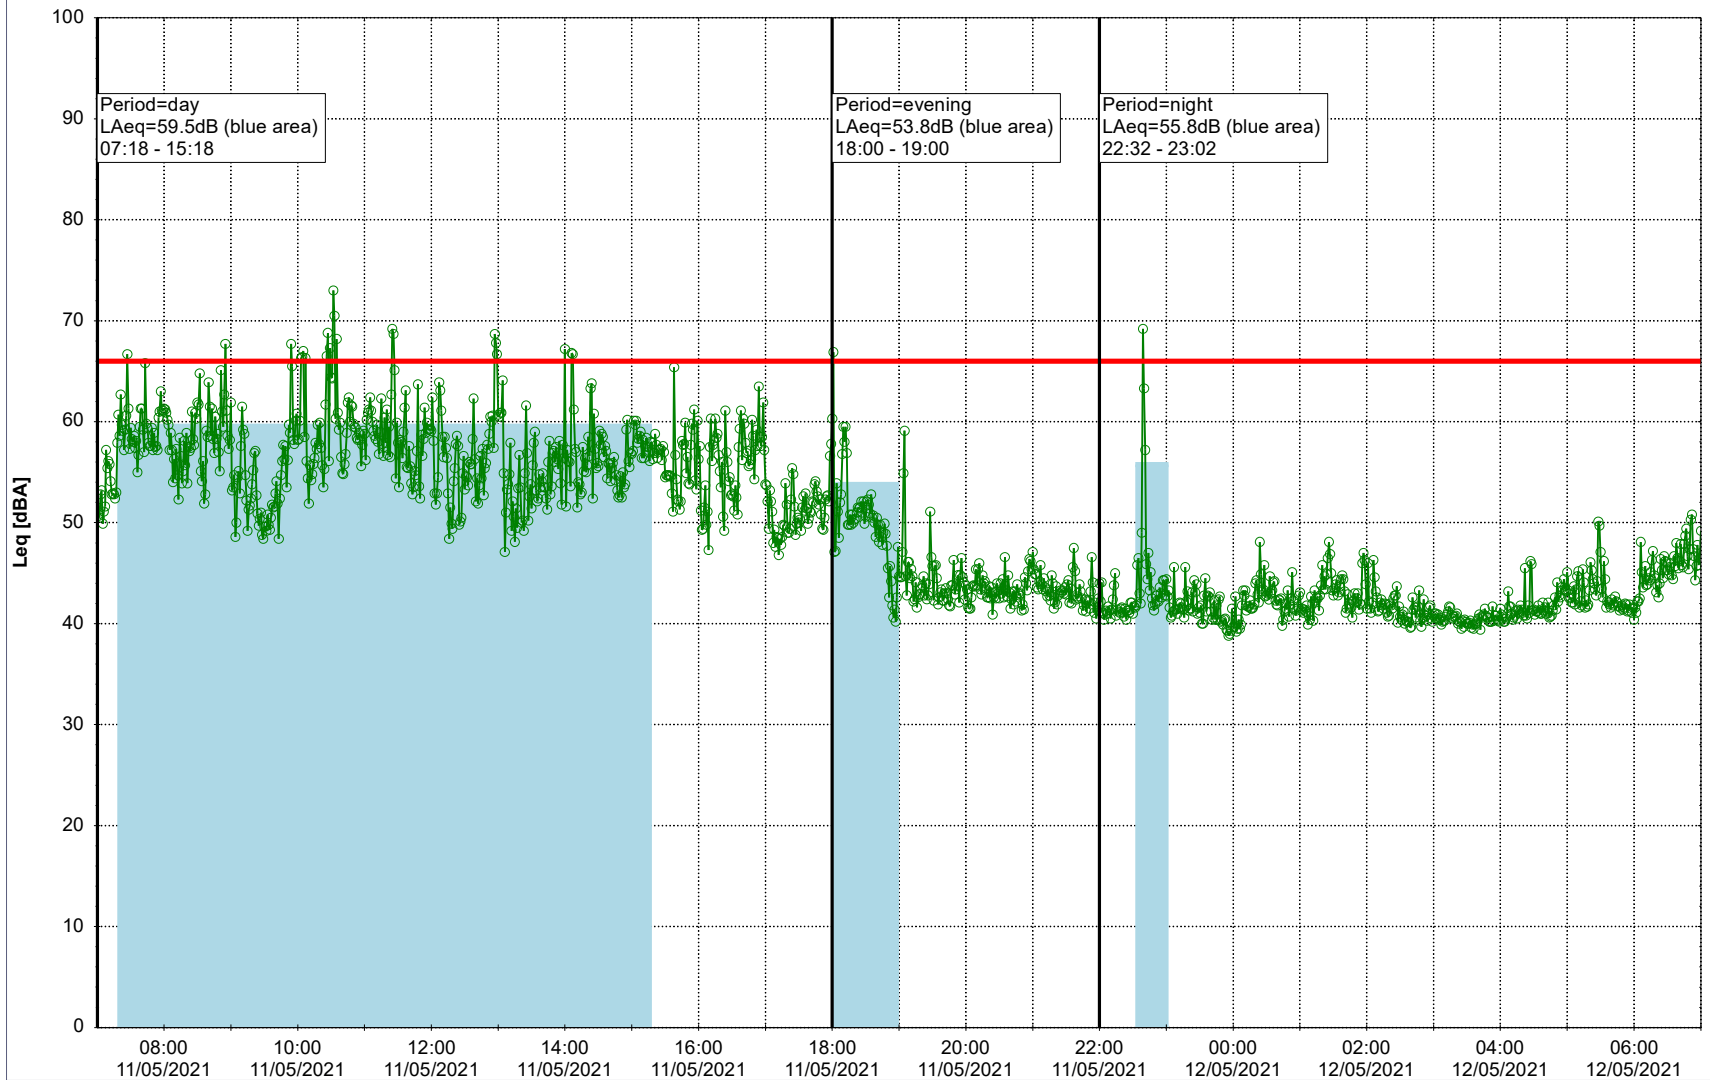

Plan View

Remarks

- Ørsted Værket

Noise Time Related Diagram

11/05/2021
12/05/2021

○○○ EBR-OVK_NS02

Project: Kronos Sydhavnen
Construction: Enghave Brygge
Location: N-V

Plan View

Remarks

- Ørsted Værket

Noise Time Related Diagram

12/05/2021
13/05/2021

○○○ EBR-OVK_NS02

Project: Kronos Sydhavnen
Construction: Enghave Brygge
Location: N-V

Plan View

Remarks

- Ørsted Værket

Noise Time Related Diagram

13/05/2021

14/05/2021

○○○○ EBR-OVK_NS02

Project: Kronos Sydhavnen
Construction: Enghave Brygge
Location: N-V

Plan View

Remarks