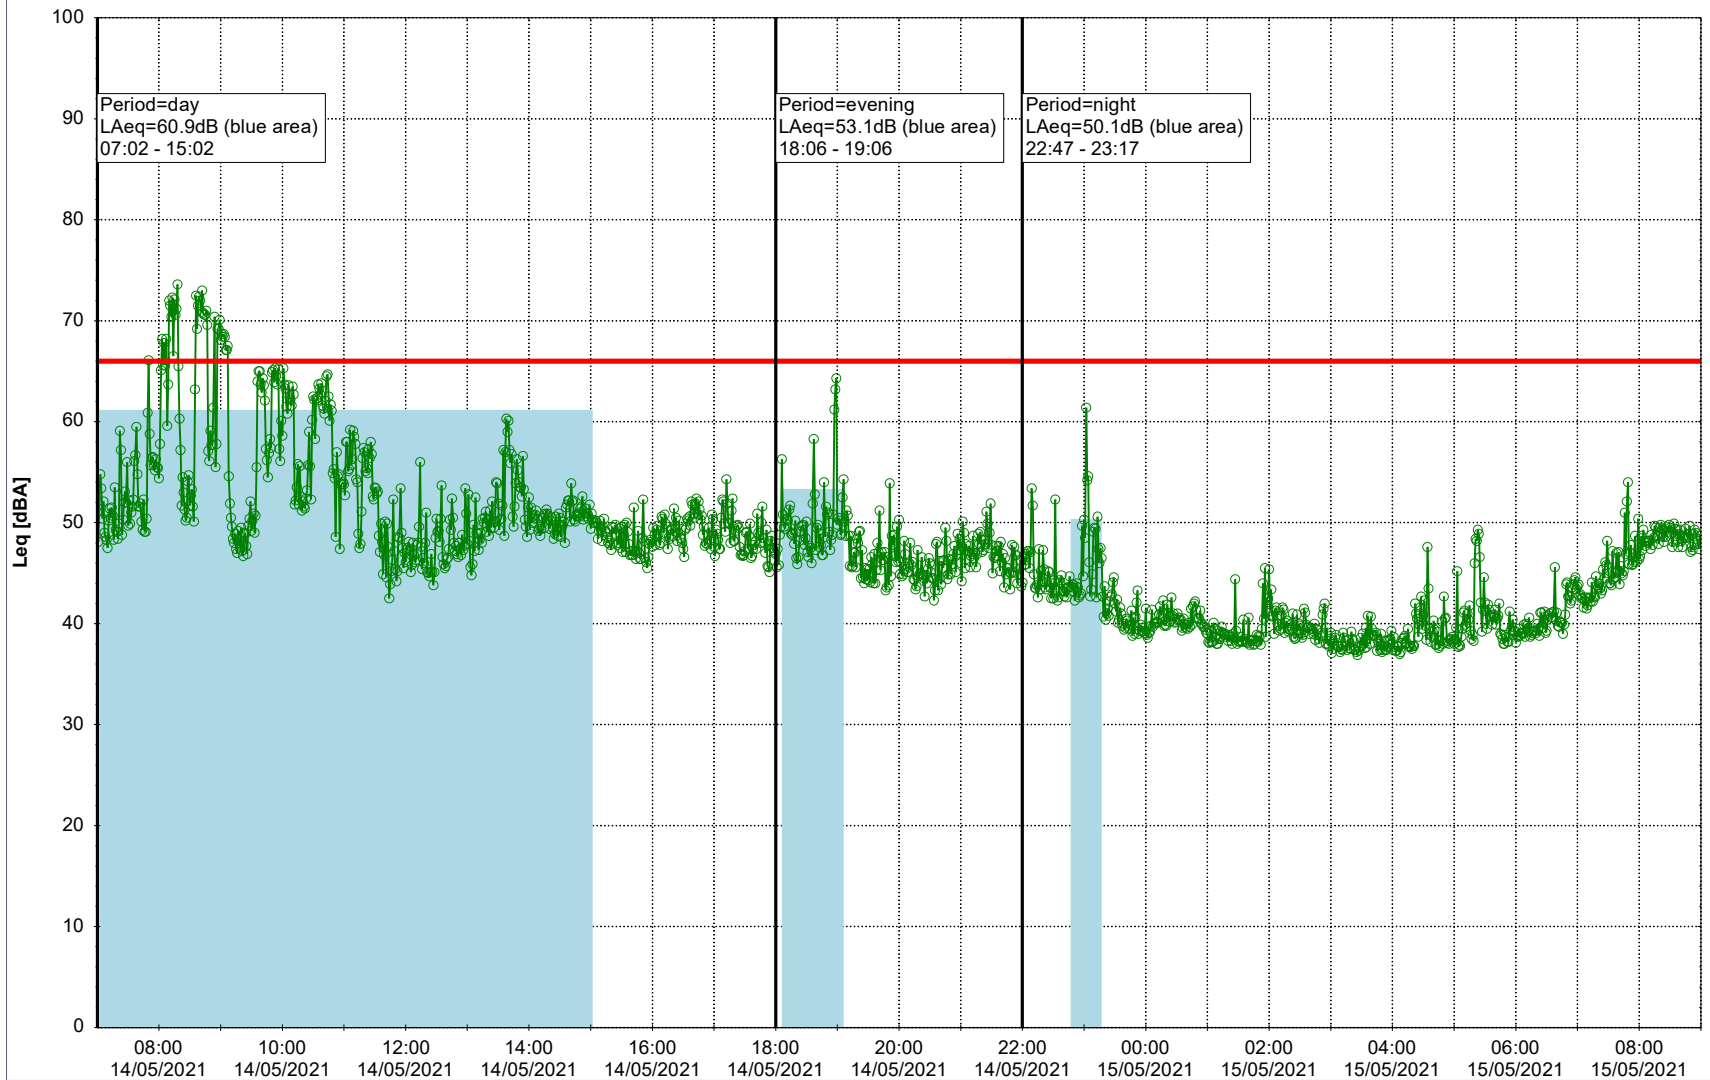

- Ørsted Værket

Noise Time Related Diagram

13/05/2021

14/05/2021

○○○○ EBR-OVK_NS02

Project: Kronos Sydhavnen
Construction: Enghave Brygge
Location: N-V

Plan View

Remarks

- Ørsted Værket

Noise Time Related Diagram

14/05/2021
15/05/2021

○○○○ EBR-OVK_NS02

Project: Kronos Sydhavnen
Construction: Enghave Brygge
Location: N-V

Plan View

Remarks

- Ørsted Værket

Noise Time Related Diagram

15/05/2021
16/05/2021

○○○ EBR-OVK_NS02

Project: Kronos Sydhavnen
Construction: Enghave Brygge
Location: N-V

Plan View

Remarks

- Ørsted Værket

Noise Time Related Diagram