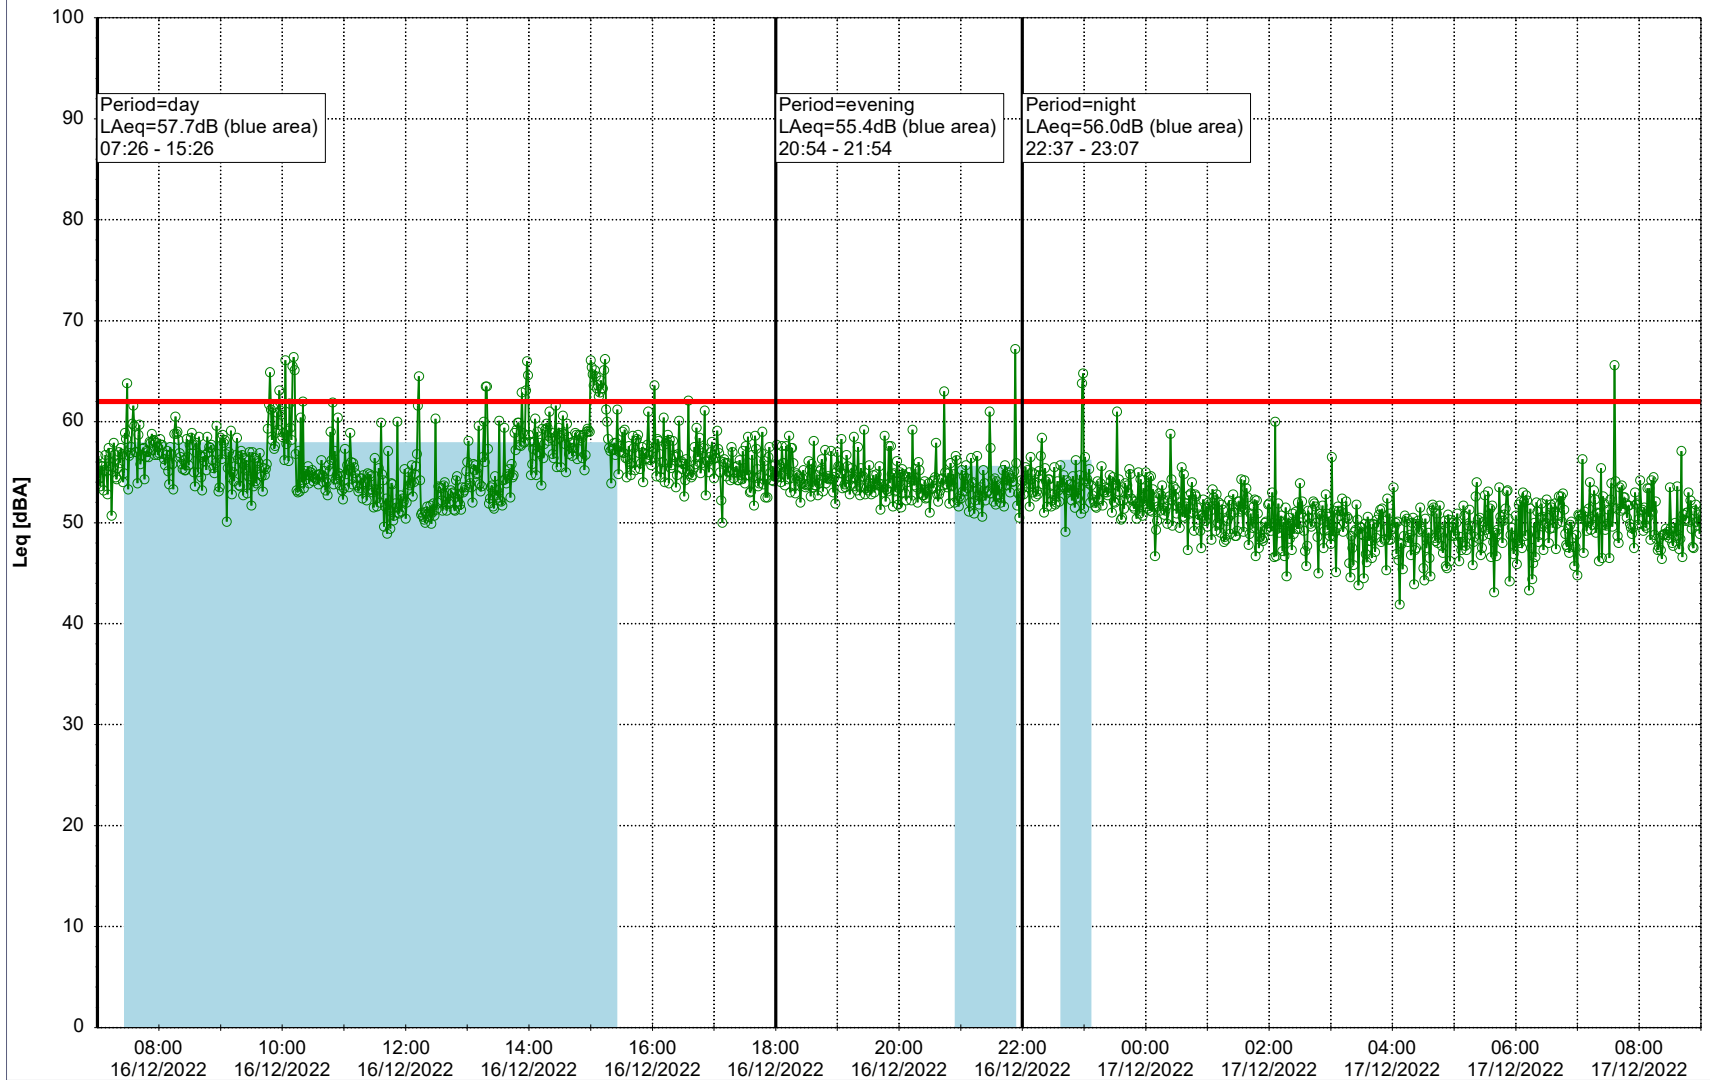

...

Noise Time Related Diagram

15/12/2022
16/12/2022

○○○ GAB_NS01

Project: Kronos Sydhavnen
Construction: Gåsebæk
Location: N-V

Plan View

Remarks

...

Noise Time Related Diagram

16/12/2022
17/12/2022

○○○ GAB_NS01

Project: Kronos Sydhavnen
Construction: Gåsebæk
Location: N-V

Plan View

Remarks

...

Noise Time Related Diagram

17/12/2022
18/12/2022

○○○ GAB_NS01

Project: Kronos Sydhavnen
Construction: Gåsebæk
Location: N-V

18/12/2022
19/12/2022

Plan View

Remarks

...

Noise Time Related Diagram