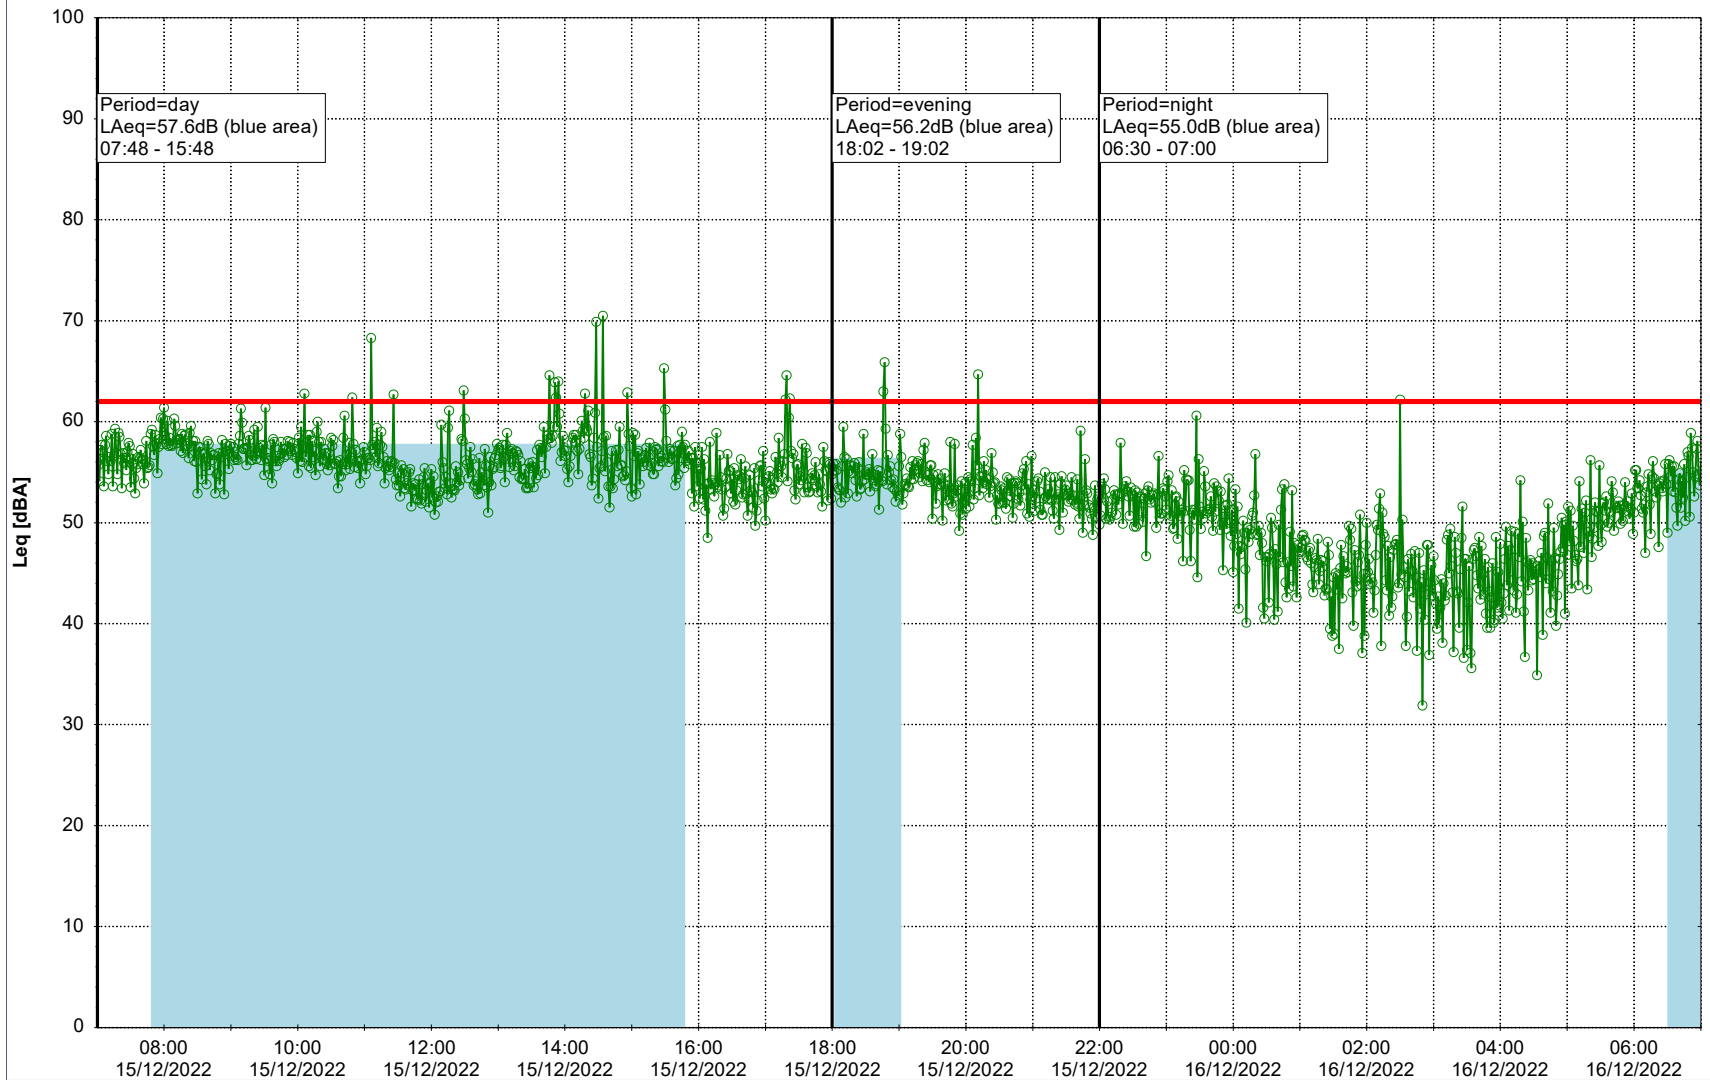

Remarks

...

Noise Time Related Diagram

14/12/2022
15/12/2022

○○○ GAB_NS01

Project: Kronos Sydhavnen
Construction: Gåsebæk
Location: N-V

Plan View

Remarks

...

Noise Time Related Diagram

15/12/2022
16/12/2022

○○○ GAB_NS01

Project: Kronos Sydhavnen
Construction: Gåsebæk
Location: N-V

Plan View

Remarks

...

Noise Time Related Diagram

16/12/2022
17/12/2022

○○○ GAB_NS01

Project: Kronos Sydhavnen
Construction: Gåsebæk
Location: N-V

Plan View

Remarks

...

Noise Time Related Diagram

17/12/2022
18/12/2022

○○○ GAB_NS01

Project: Kronos Sydhavnen
Construction: Gåsebæk
Location: N-V

18/12/2022
19/12/2022

Plan View

Remarks

...

Noise Time Related Diagram