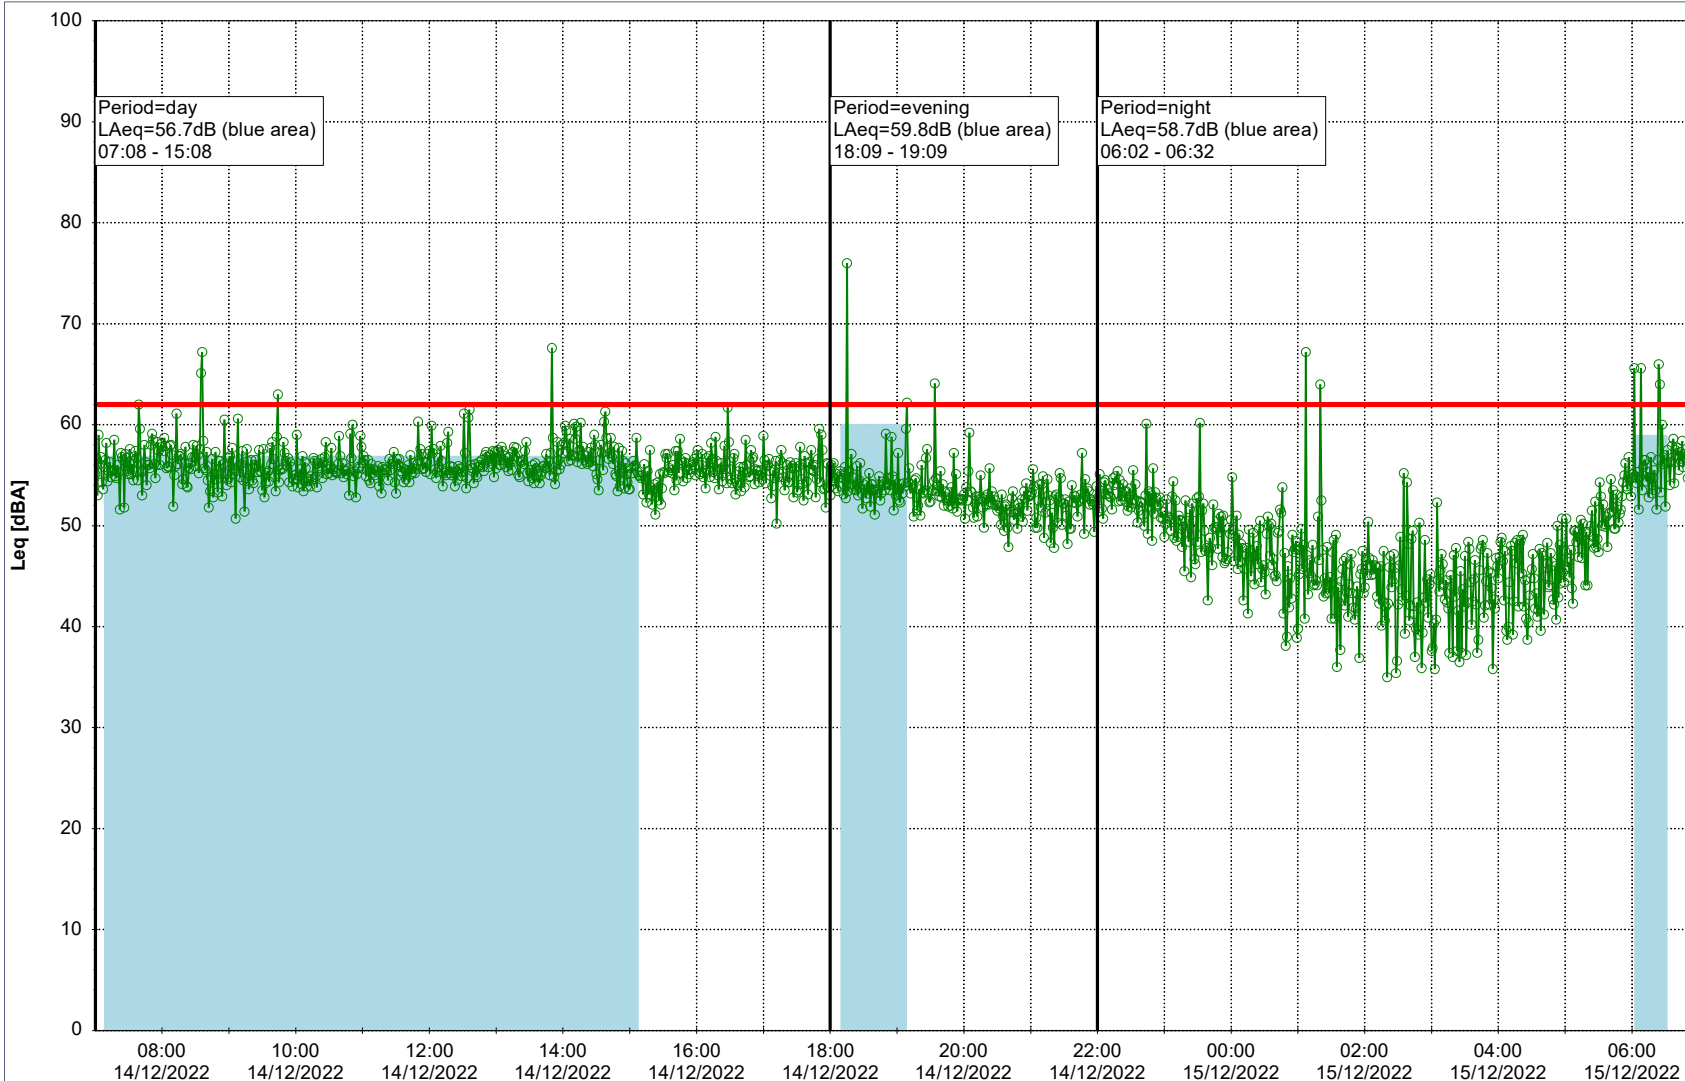

Plan View

Remarks

...

Noise Time Related Diagram

13/12/2022
14/12/2022

○○○ GAB_NS01

Project: Kronos Sydhavnen
Construction: Gåsebæk
Location: N-V

Plan View

Remarks

...

Noise Time Related Diagram

14/12/2022
15/12/2022

○○○ GAB_NS01

Project: Kronos Sydhavnen
Construction: Gåsebæk
Location: N-V

Plan View

Remarks

Noise Time Related Diagram

16/12/2022
17/12/2022

○○○ GAB_NS01

Project: Kronos Sydhavnen
Construction: Gåsebæk
Location: N-V

Plan View

Remarks

...

Noise Time Related Diagram

17/12/2022
18/12/2022

○○○ GAB_NS01

Project: Kronos Sydhavnen
Construction: Gåsebæk
Location: N-V

18/12/2022
19/12/2022

Plan View

Remarks

...

Noise Time Related Diagram