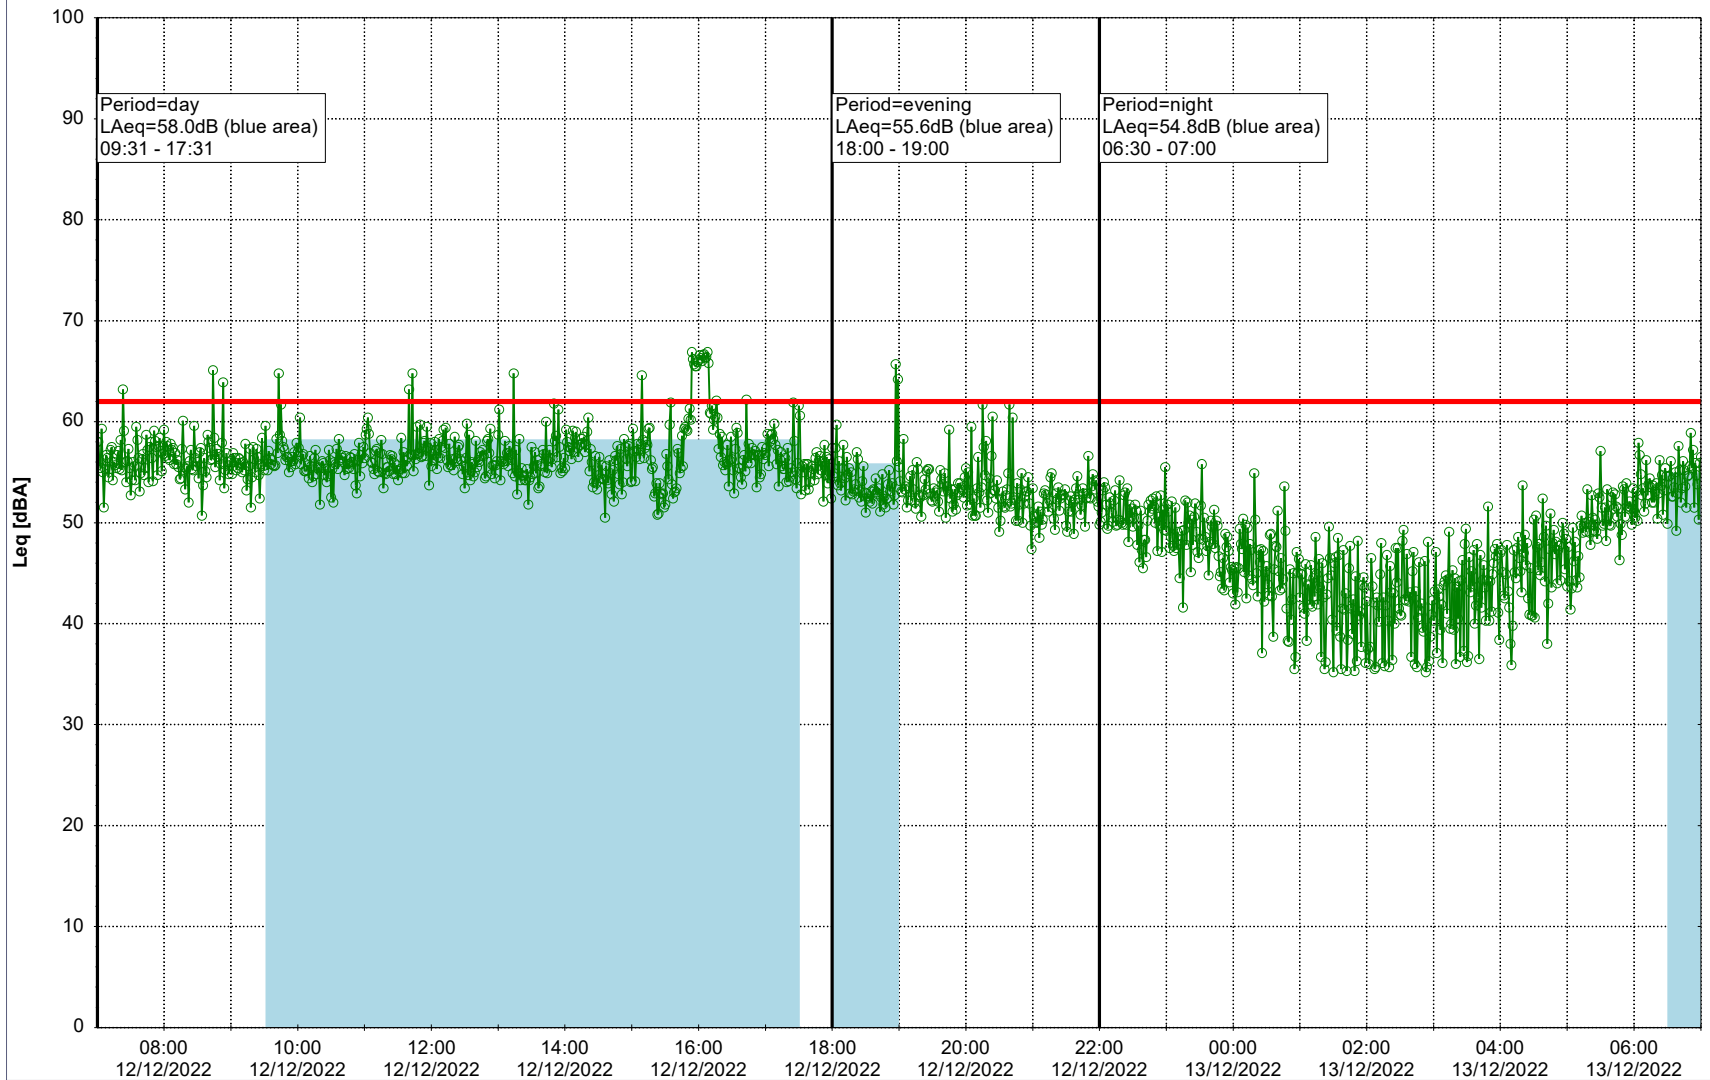

Project: Kronos Sydhavnen
Construction: Gåsebæk
Location: N-V

Plan View

Remarks

...

Noise Time Related Diagram

12/12/2022
13/12/2022

○○○ GAB_NS01

Project: Kronos Sydhavnen
Construction: Gåsebæk
Location: N-V

Plan View

Remarks

...

Noise Time Related Diagram

13/12/2022
14/12/2022

○○○ GAB_NS01

Project: Kronos Sydhavnen
Construction: Gåsebæk
Location: N-V

Plan View

Remarks

...

Noise Time Related Diagram

14/12/2022
15/12/2022

○○○ GAB_NS01

Project: Kronos Sydhavnen
Construction: Gåsebæk
Location: N-V

Plan View

Remarks

17/12/2022
18/12/2022

○○○ GAB_NS01

Project: Kronos Sydhavnen
Construction: Gåsebæk
Location: N-V

18/12/2022
19/12/2022

Plan View

Remarks

...

Noise Time Related Diagram