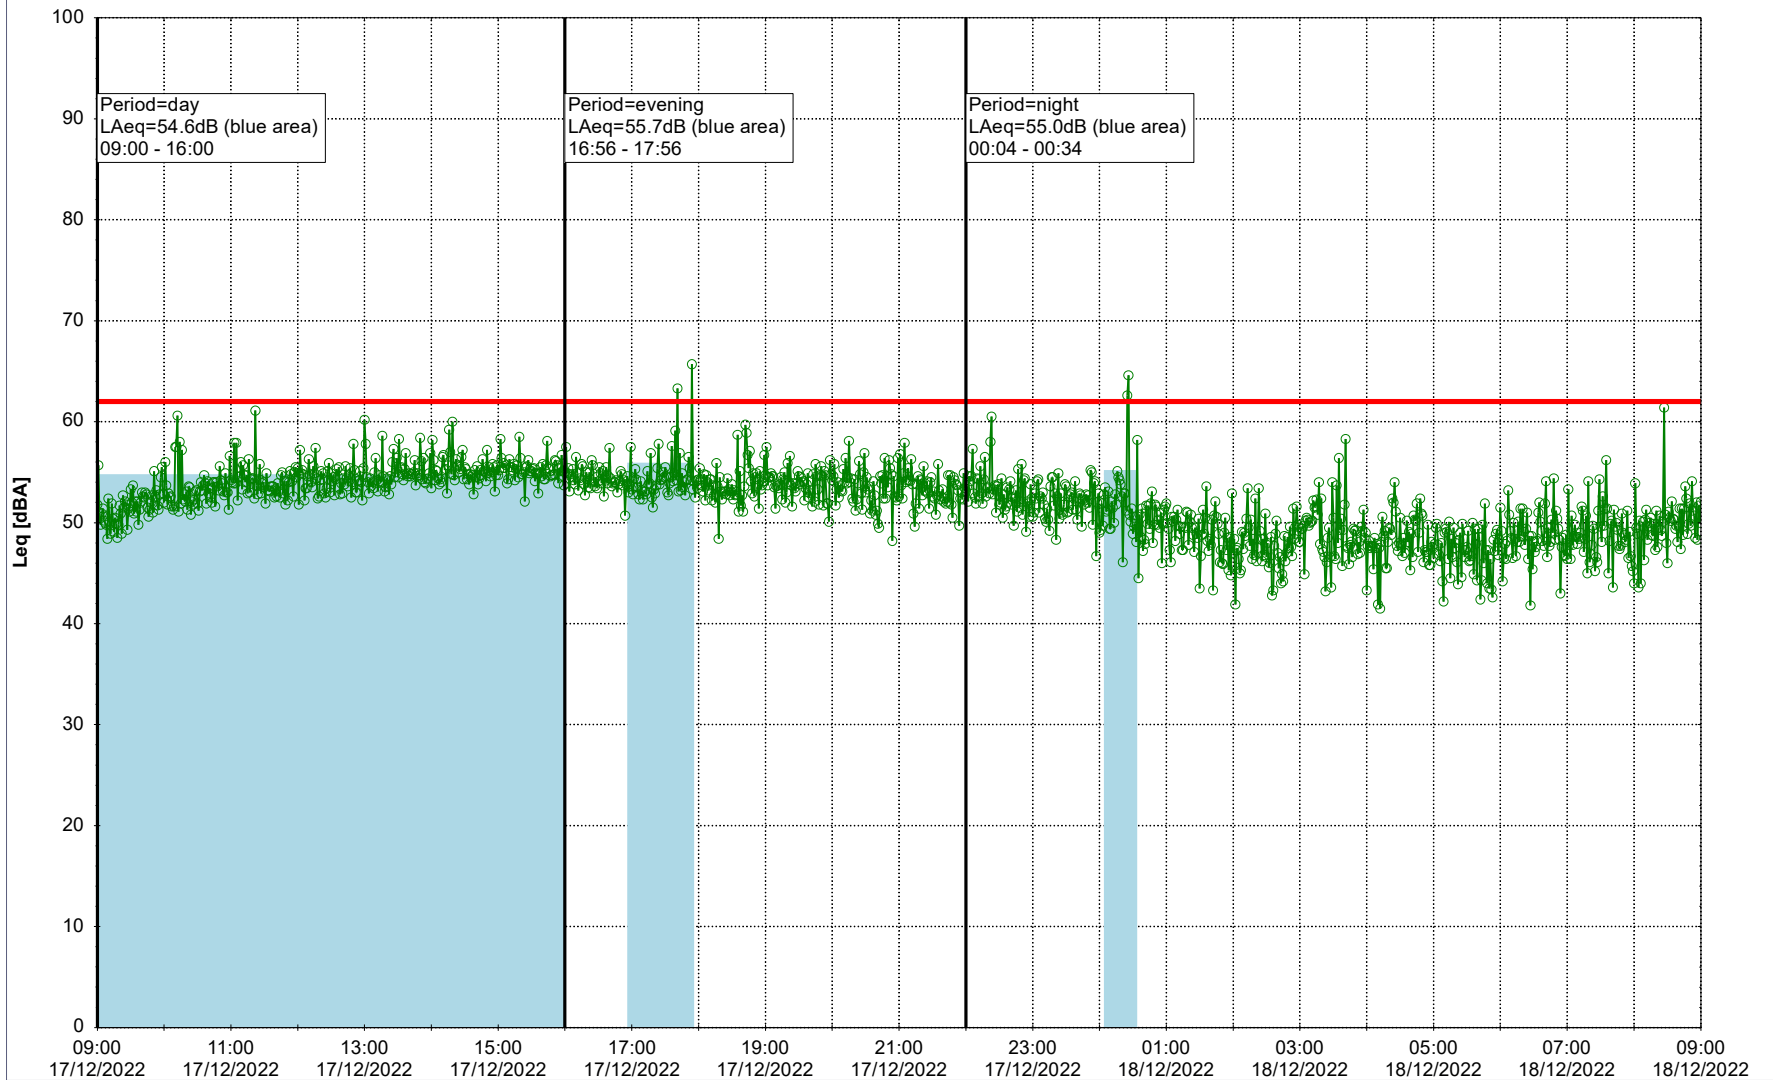

Noise Time Related Diagram

16/12/2022
17/12/2022

○○○ GAB_NS01

Project: Kronos Sydhavnen
Construction: Gåsebæk
Location: N-V

Plan View

Remarks

...

Noise Time Related Diagram

17/12/2022
18/12/2022

○○○ GAB_NS01

Project: Kronos Sydhavnen
Construction: Gåsebæk
Location: N-V

18/12/2022
19/12/2022

Plan View

Remarks

...

Noise Time Related Diagram