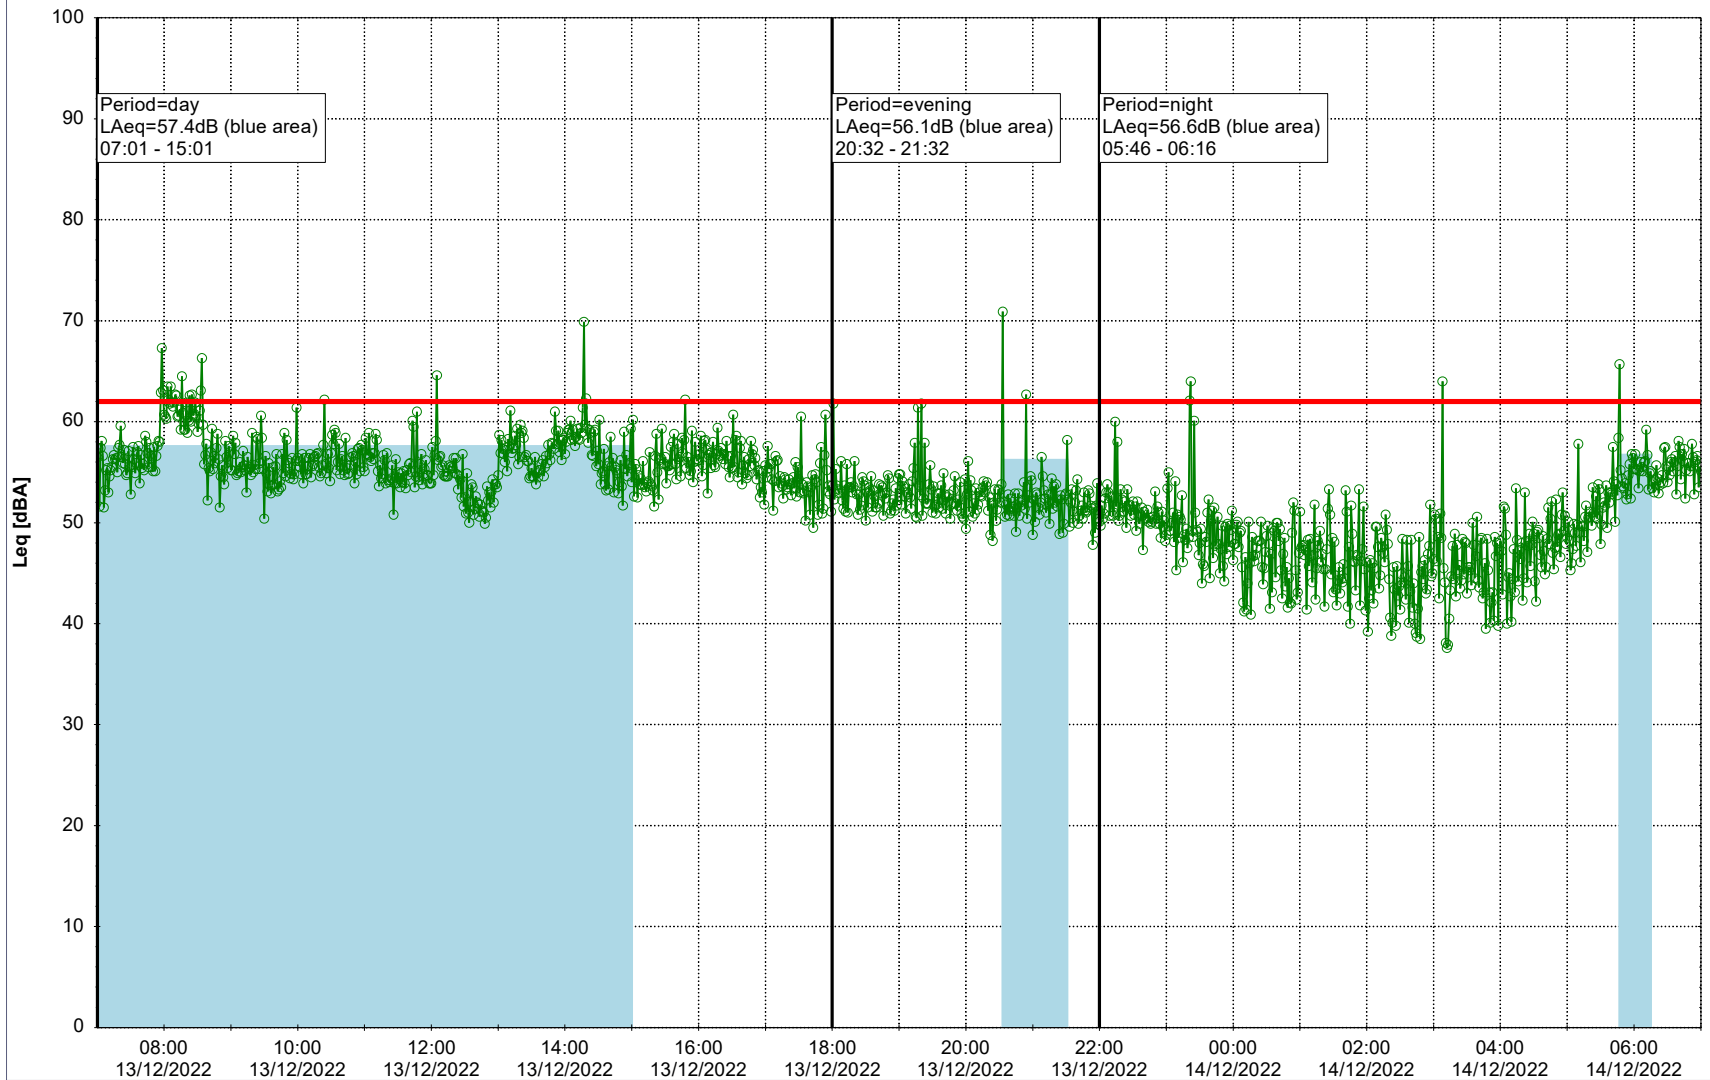

Plan View

Remarks

...

Noise Time Related Diagram

13/12/2022
14/12/2022

○○○ GAB_NS01

Project: Kronos Sydhavnen
Construction: Gåsebæk
Location: N-V

Plan View

Remarks

...

Noise Time Related Diagram

14/12/2022
15/12/2022

○○○ GAB_NS01

Project: Kronos Sydhavnen
Construction: Gåsebæk
Location: N-V

Plan View

Remarks

Noise Time Related Diagram

16/12/2022
17/12/2022

○○○ GAB_NS01

Project: Kronos Sydhavnen
Construction: Gåsebæk
Location: N-V

Plan View

Remarks

...

Noise Time Related Diagram

17/12/2022
18/12/2022

○○○ GAB_NS01

Project: Kronos Sydhavnen
Construction: Gåsebæk
Location: N-V

18/12/2022
19/12/2022

Plan View

Remarks

...

Noise Time Related Diagram