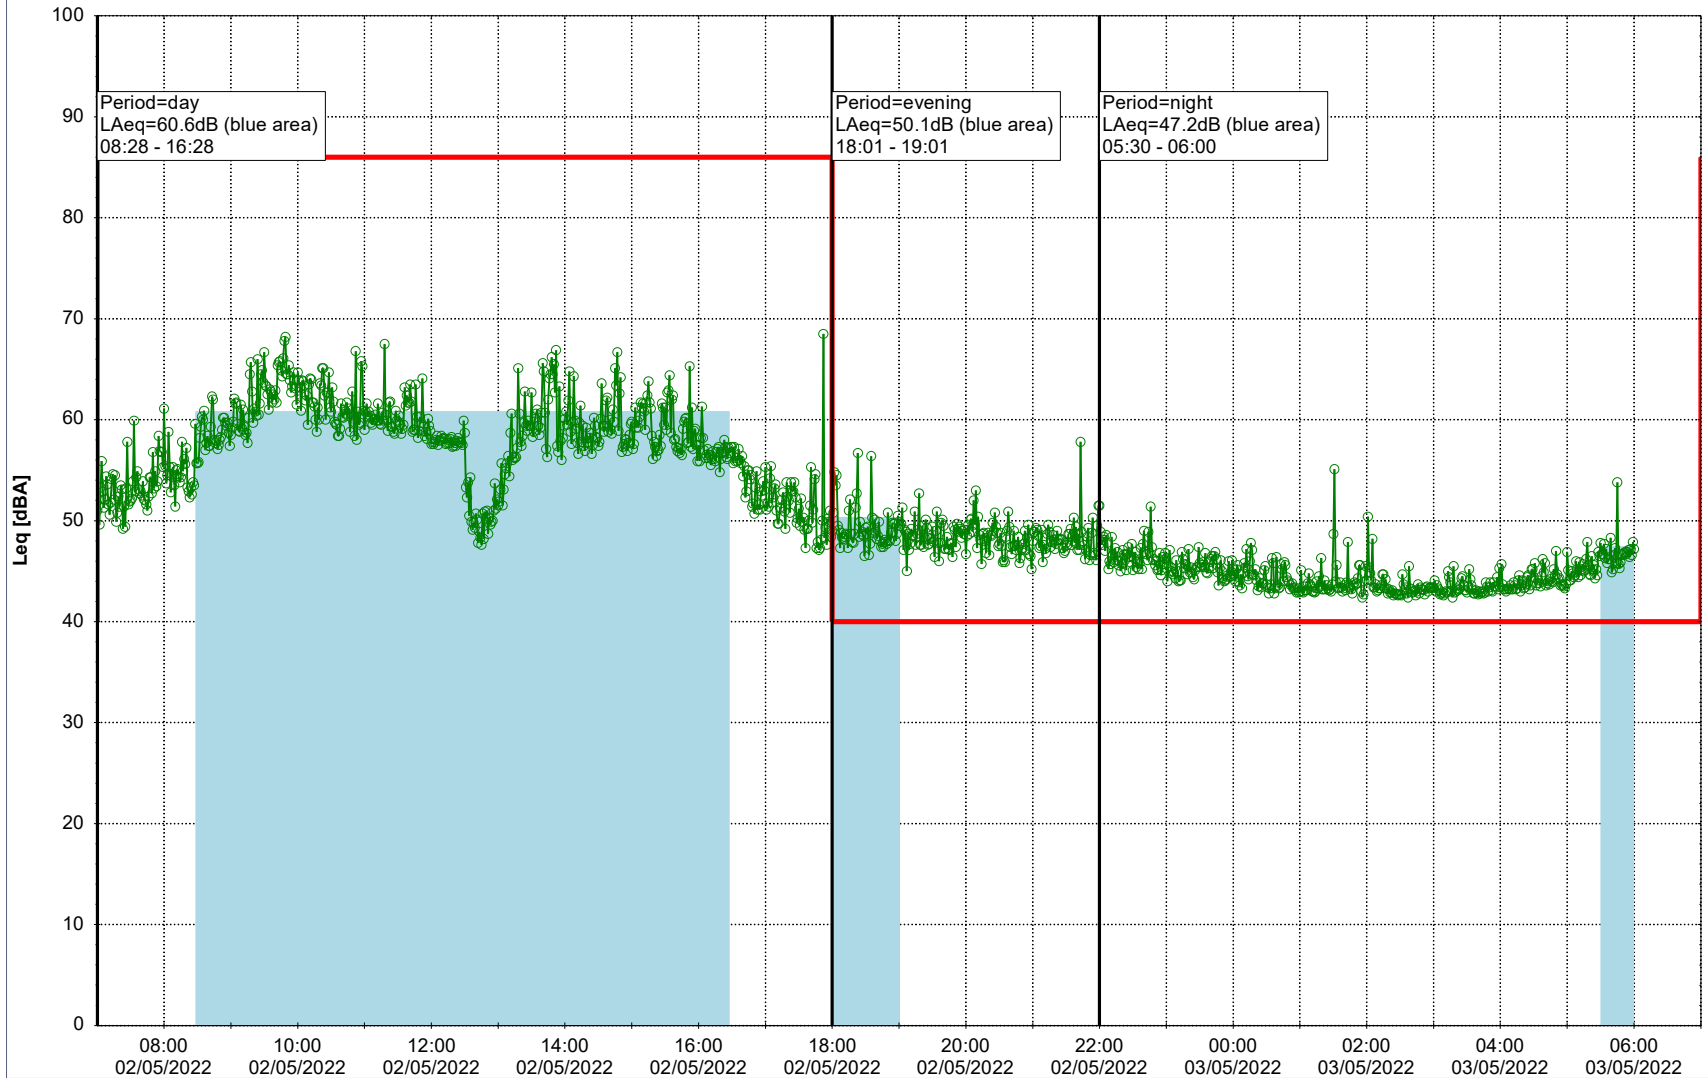

Project: Kronos Sydhavnen
Construction: Mozarts Plads
Location: N-V

02/05/2022
03/05/2022

Plan View

Remarks

...

Noise Time Related Diagram

○○○ MOP_NS01

Project: Kronos Sydhavnen
Construction: Mozarts Plads
Location: N-V

Plan View

Remarks

...

Noise Time Related Diagram

03/05/2022
04/05/2022

○○○○ MOP_NS01

Project: Kronos Sydhavnen
Construction: Mozarts Plads
Location: N-V

Plan View

Remarks

...

Noise Time Related Diagram

04/05/2022
05/05/2022

○○○○ MOP_NS01

Project: Kronos Sydhavnen
Construction: Mozarts Plads
Location: N-V

Plan View

Remarks