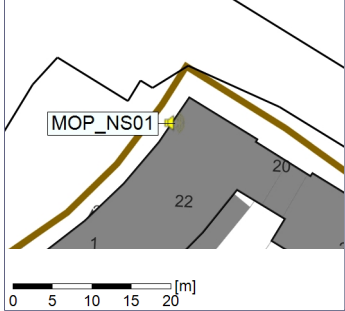

...

Noise Time Related Diagram

05/05/2022
06/05/2022

○○○○ MOP_NS01

Project: Kronos Sydhavnen
Construction: Mozarts Plads
Location: N-V

Plan View

Remarks

...