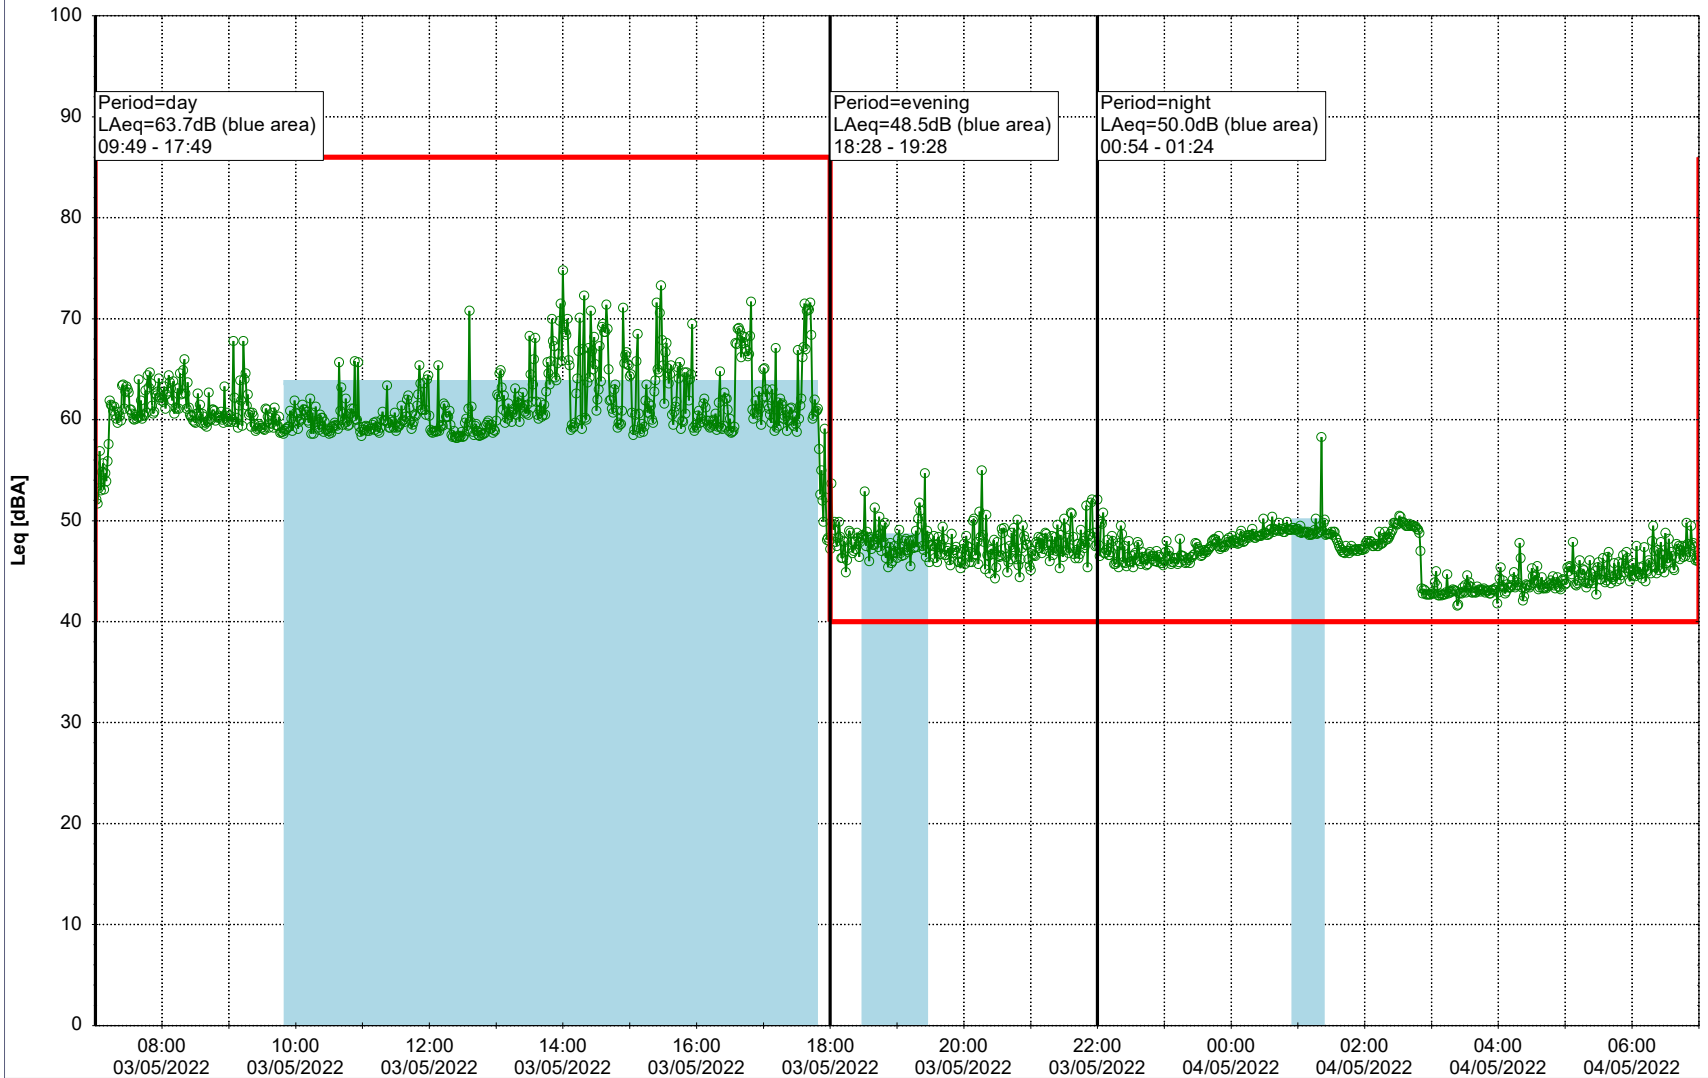

Plan View

Remarks

...

Noise Time Related Diagram

03/05/2022
04/05/2022

○○○○ MOP_NS01

Project: Kronos Sydhavnen
Construction: Mozarts Plads
Location: N-V

Plan View