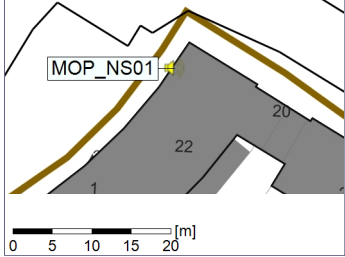

Remarks

...

Noise Time Related Diagram

04/05/2022
05/05/2022

○○○○ MOP_NS01

Project: Kronos Sydhavnen
Construction: Mozarts Plads
Location: N-V

Plan View

Remarks