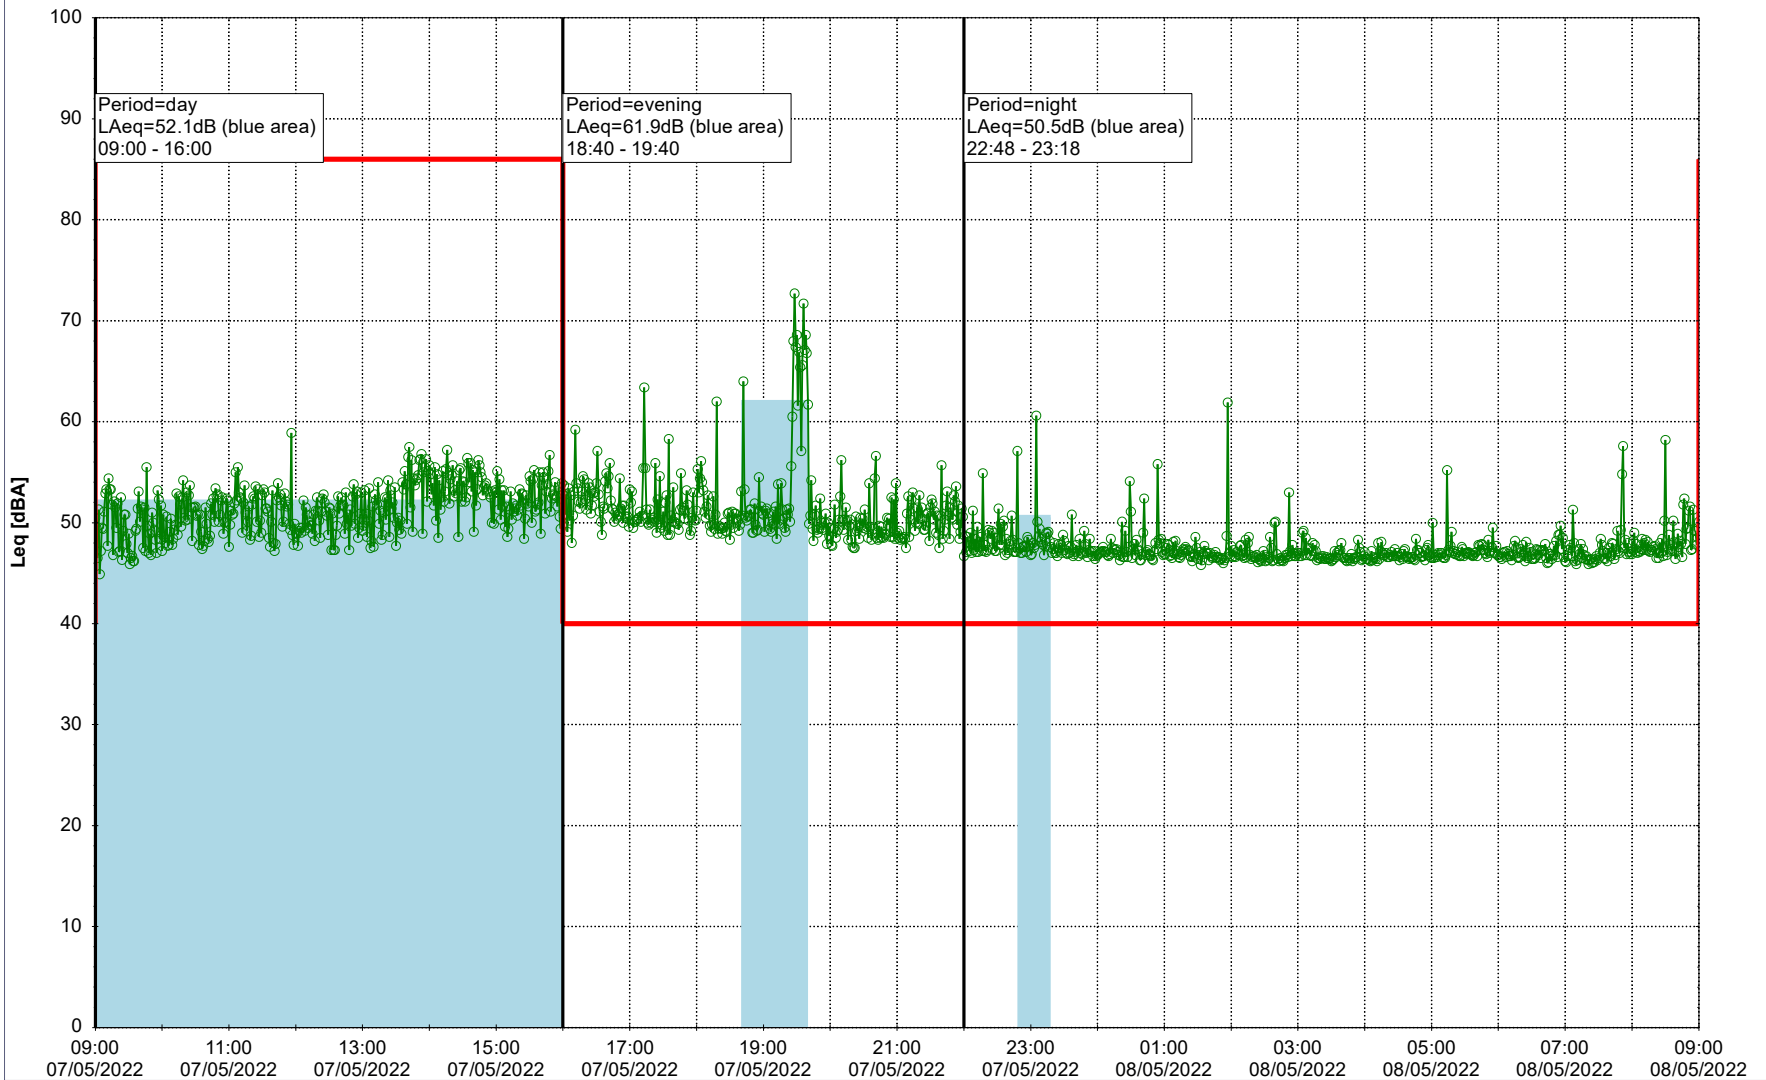

Noise Time Related Diagram

06/05/2022
07/05/2022

○○○○ MOP_NS01

Project: Kronos Sydhavnen
Construction: Mozarts Plads
Location: N-V

Plan View

Remarks

...

Noise Time Related Diagram

07/05/2022
08/05/2022

○○○○ MOP_NS01

Project: Kronos Sydhavnen
Construction: Mozarts Plads
Location: N-V

Plan View

Remarks

...

Noise Time Related Diagram

08/05/2022
09/05/2022