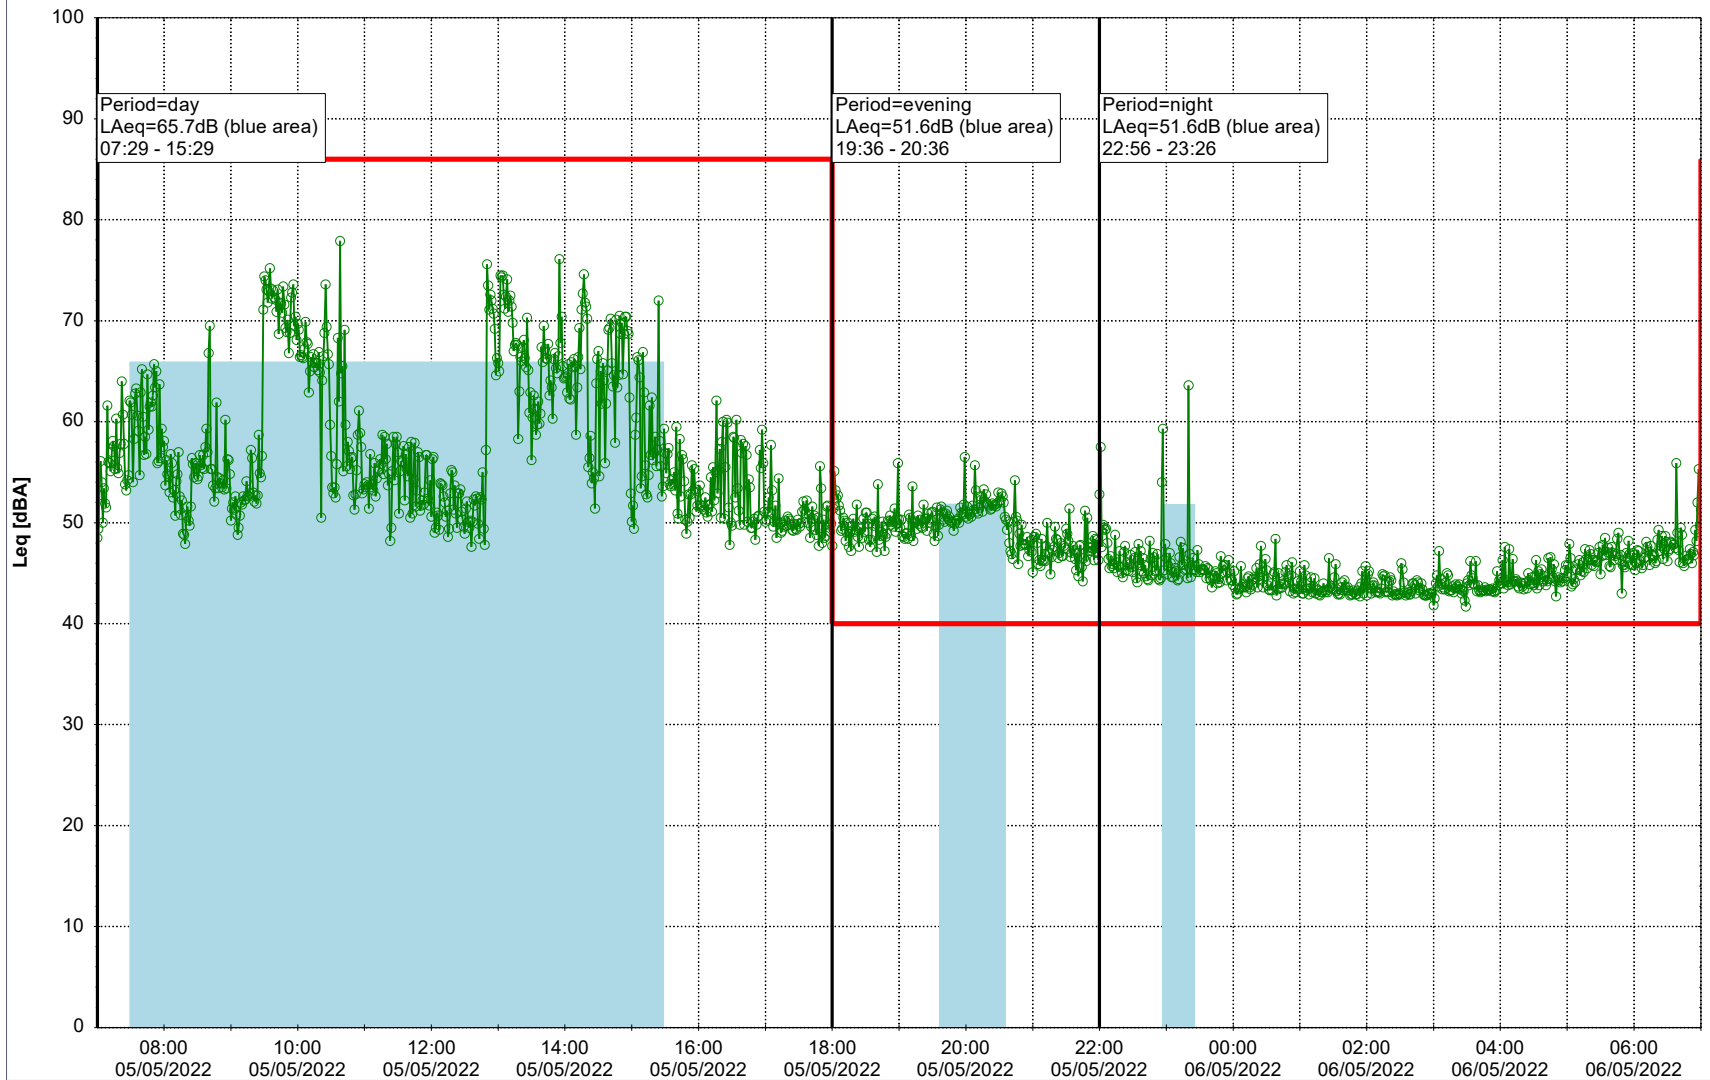

Noise Time Related Diagram

05/05/2022
06/05/2022

○○○○ MOP_NS01