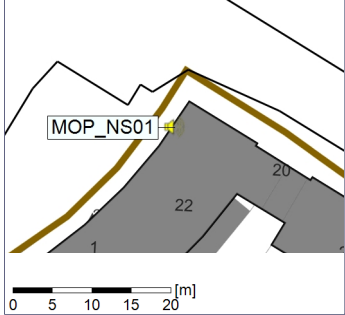

07/05/2022
08/05/2022

○○○○ MOP_NS01

Project: Kronos Sydhavnen
Construction: Mozarts Plads
Location: N-V

Plan View

Remarks

...

Noise Time Related Diagram

08/05/2022
09/05/2022