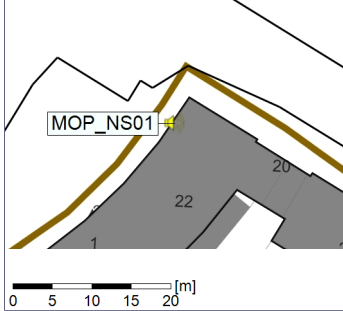

Plan View

Remarks

...

Noise Time Related Diagram

03/05/2022
04/05/2022

○○○○ MOP_NS01

Project: Kronos Sydhavnen
Construction: Mozarts Plads
Location: N-V

Plan View