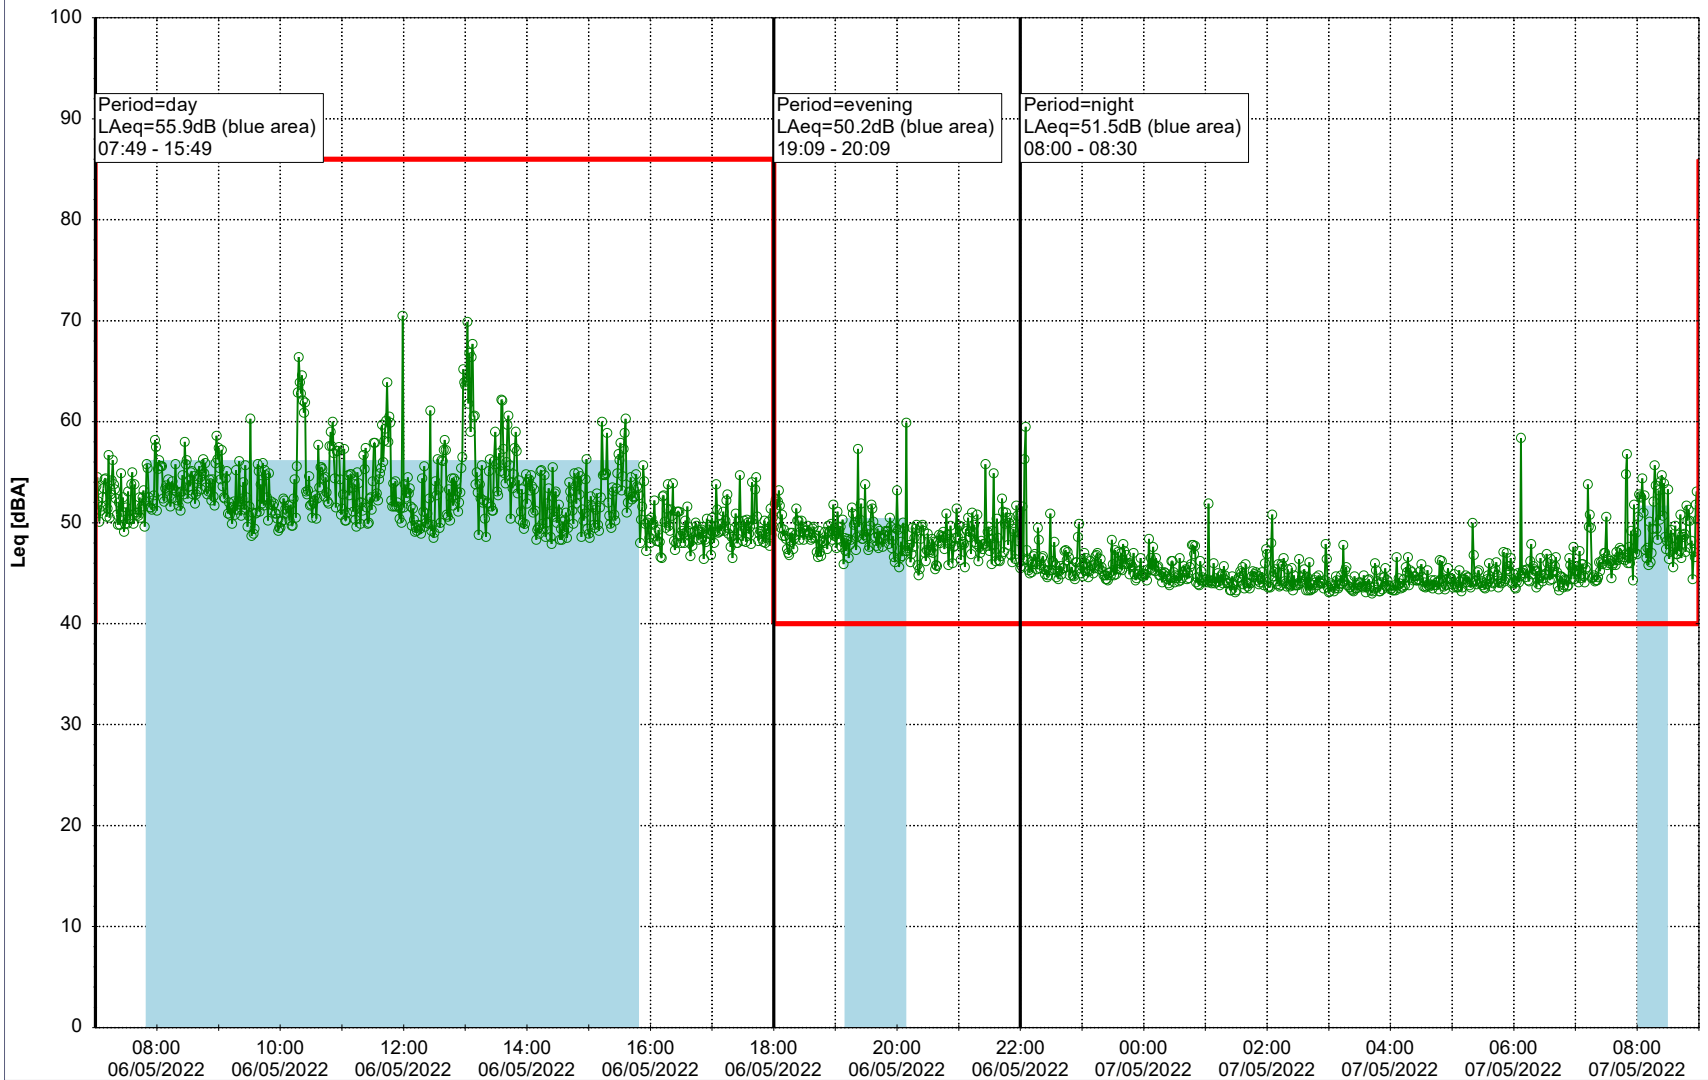

...

Noise Time Related Diagram

05/05/2022
06/05/2022

○○○○ MOP_NS01

Project: Kronos Sydhavnen
Construction: Mozarts Plads
Location: N-V

Plan View

Remarks

...

Noise Time Related Diagram

06/05/2022
07/05/2022

○○○○ MOP_NS01

Project: Kronos Sydhavnen
Construction: Mozarts Plads
Location: N-V

Plan View

Remarks

...

Noise Time Related Diagram