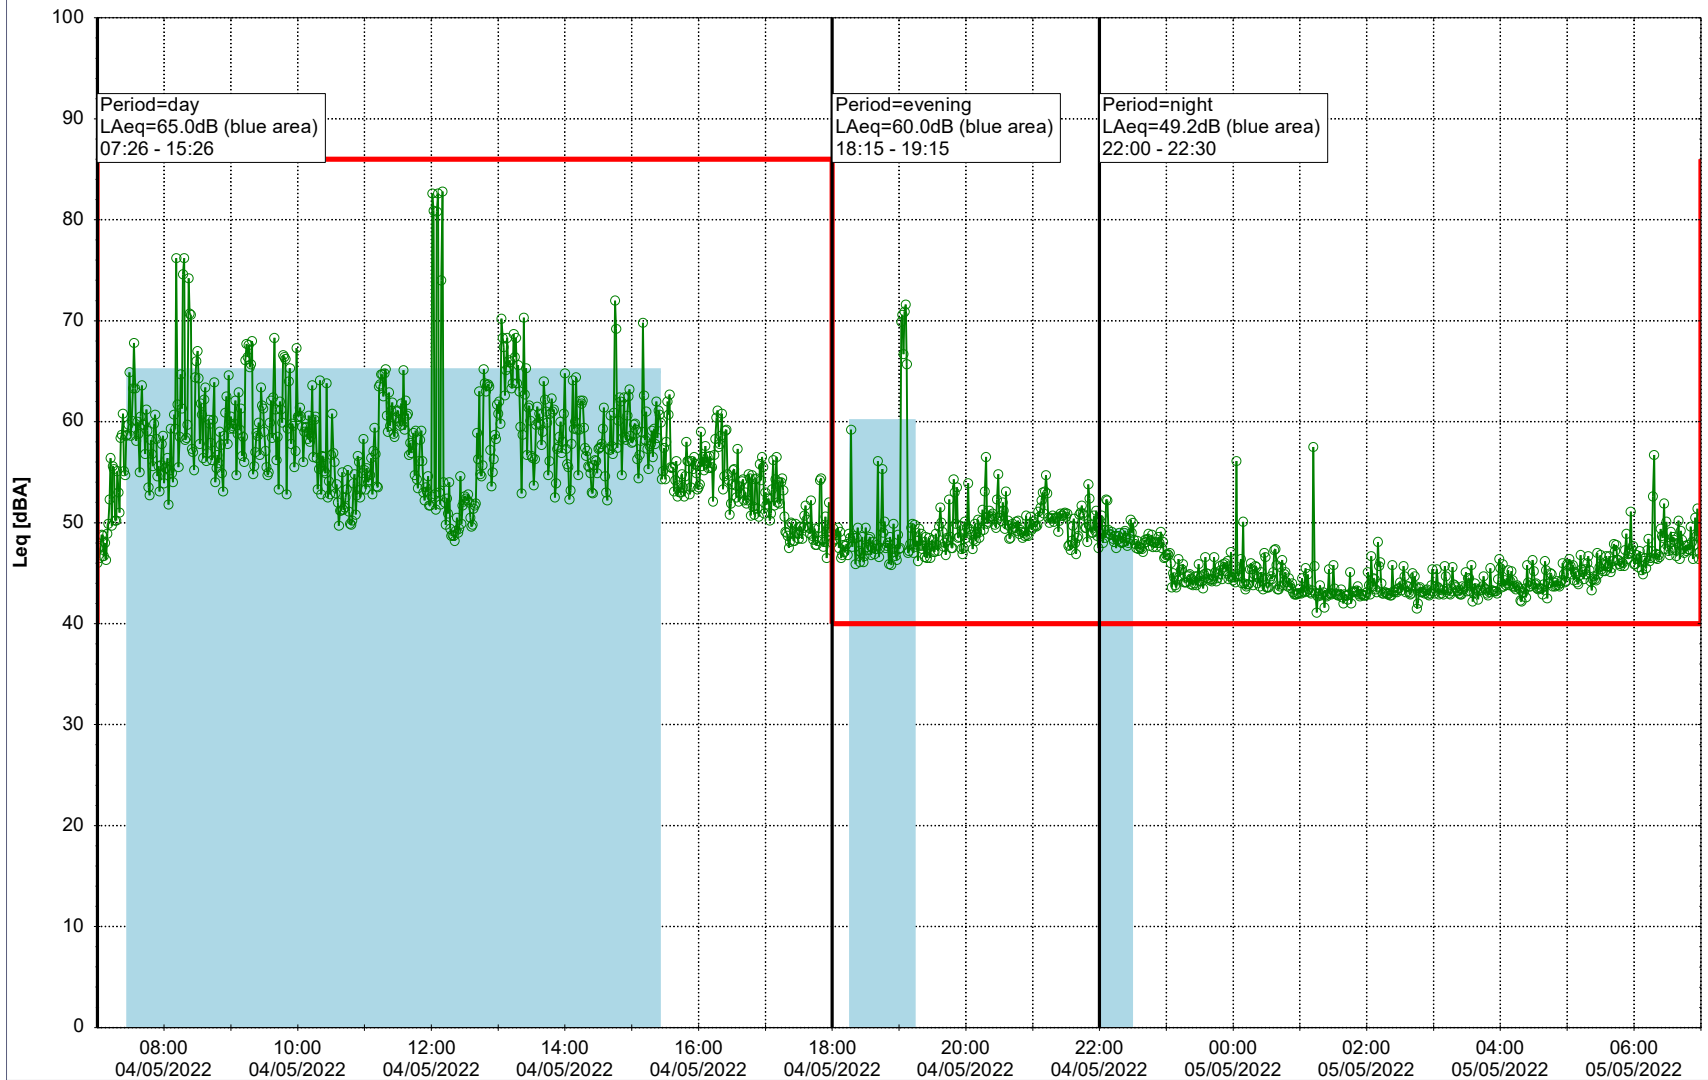

Noise Time Related Diagram

04/05/2022
05/05/2022

○○○○ MOP_NS01