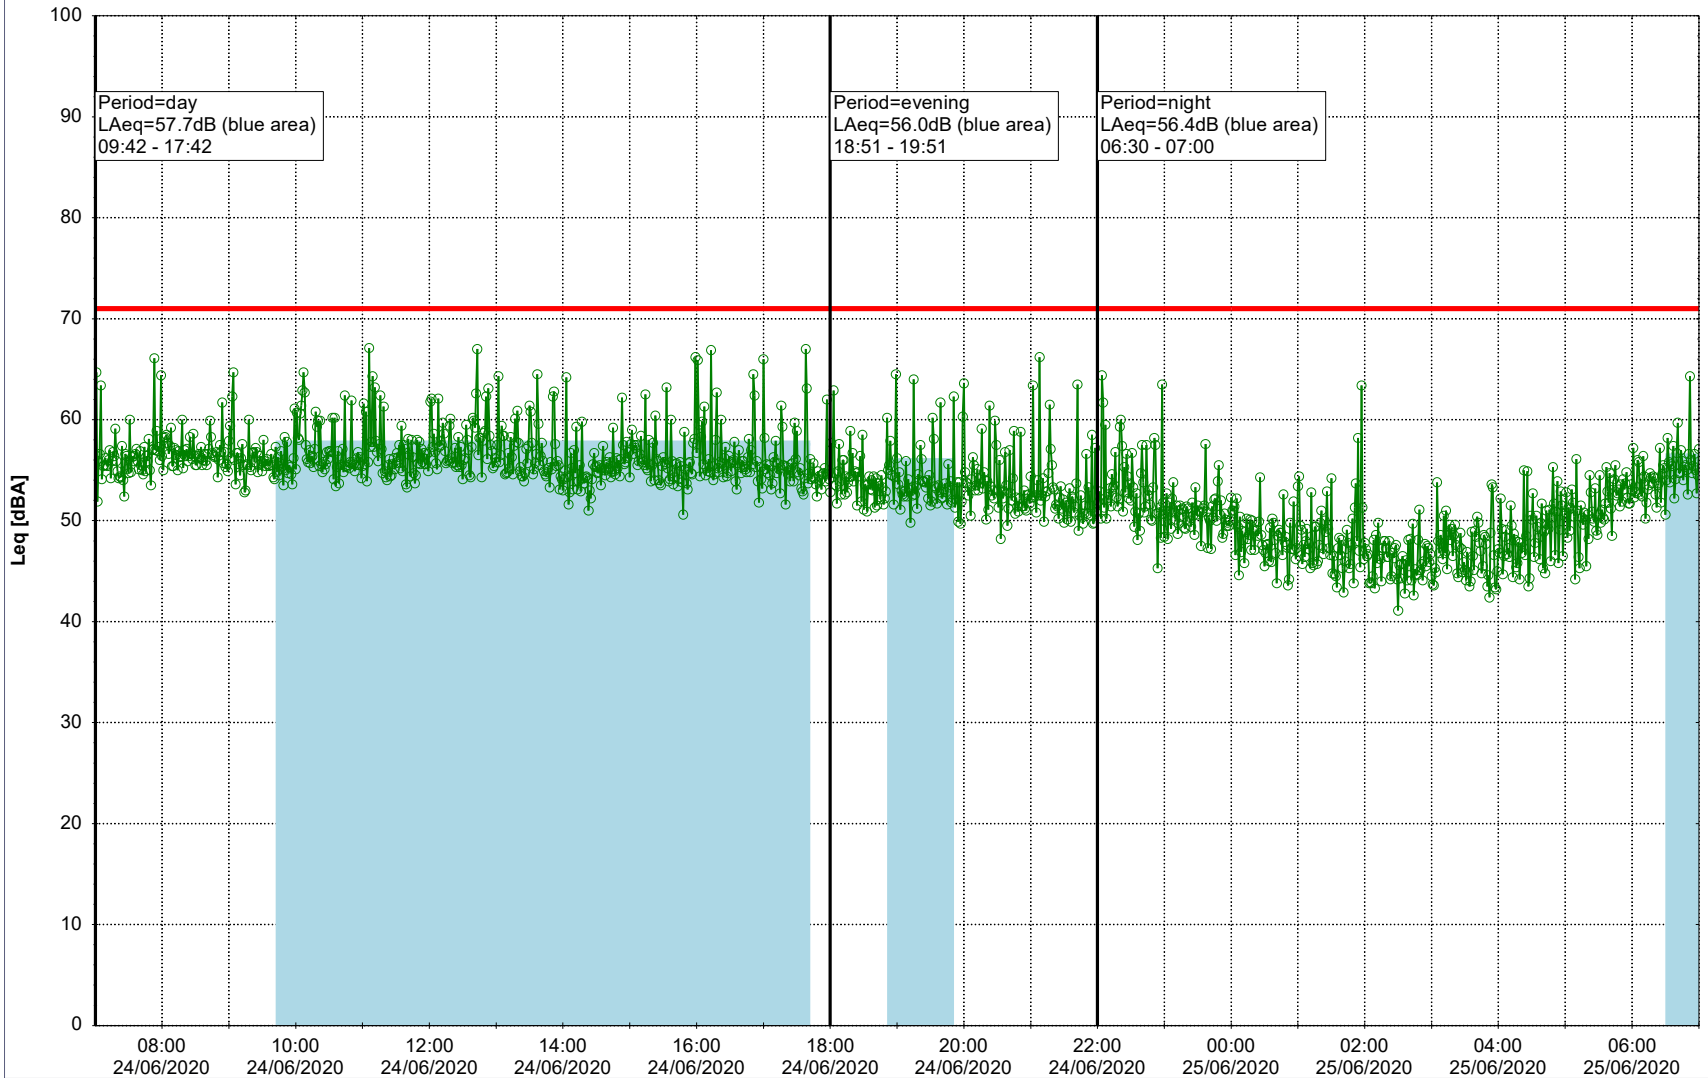

Remarks

...

Noise Time Related Diagram

○○○ GAB_NS01

Project: Kronos Sydhavnen
Construction: Gåsebæk
Location: N-V

24/06/2020
25/06/2020

Remarks

...

Noise Time Related Diagram

○○○○ GAB_NS01

Project: Kronos Sydhavnen
Construction: Gåsebæk
Location: N-V

25/06/2020
26/06/2020

Remarks

...

Noise Time Related Diagram

○○○ GAB_NS01

Project: Kronos Sydhavnen
Construction: Gåsebæk
Location: N-V

26/06/2020
27/06/2020

Noise Time Related Diagram

○○○○ GAB_NS01

Remarks

...

Project: Kronos Sydhavnen
Construction: Gåsebæk
Location: N-V

27/06/2020
28/06/2020

Remarks

...

Noise Time Related Diagram

○○○ GAB_NS01

Project: Kronos Sydhavnen
Construction: Gåsebæk
Location: N-V

28/06/2020
29/06/2020

Noise Time Related Diagram

○○○ GAB_NS01