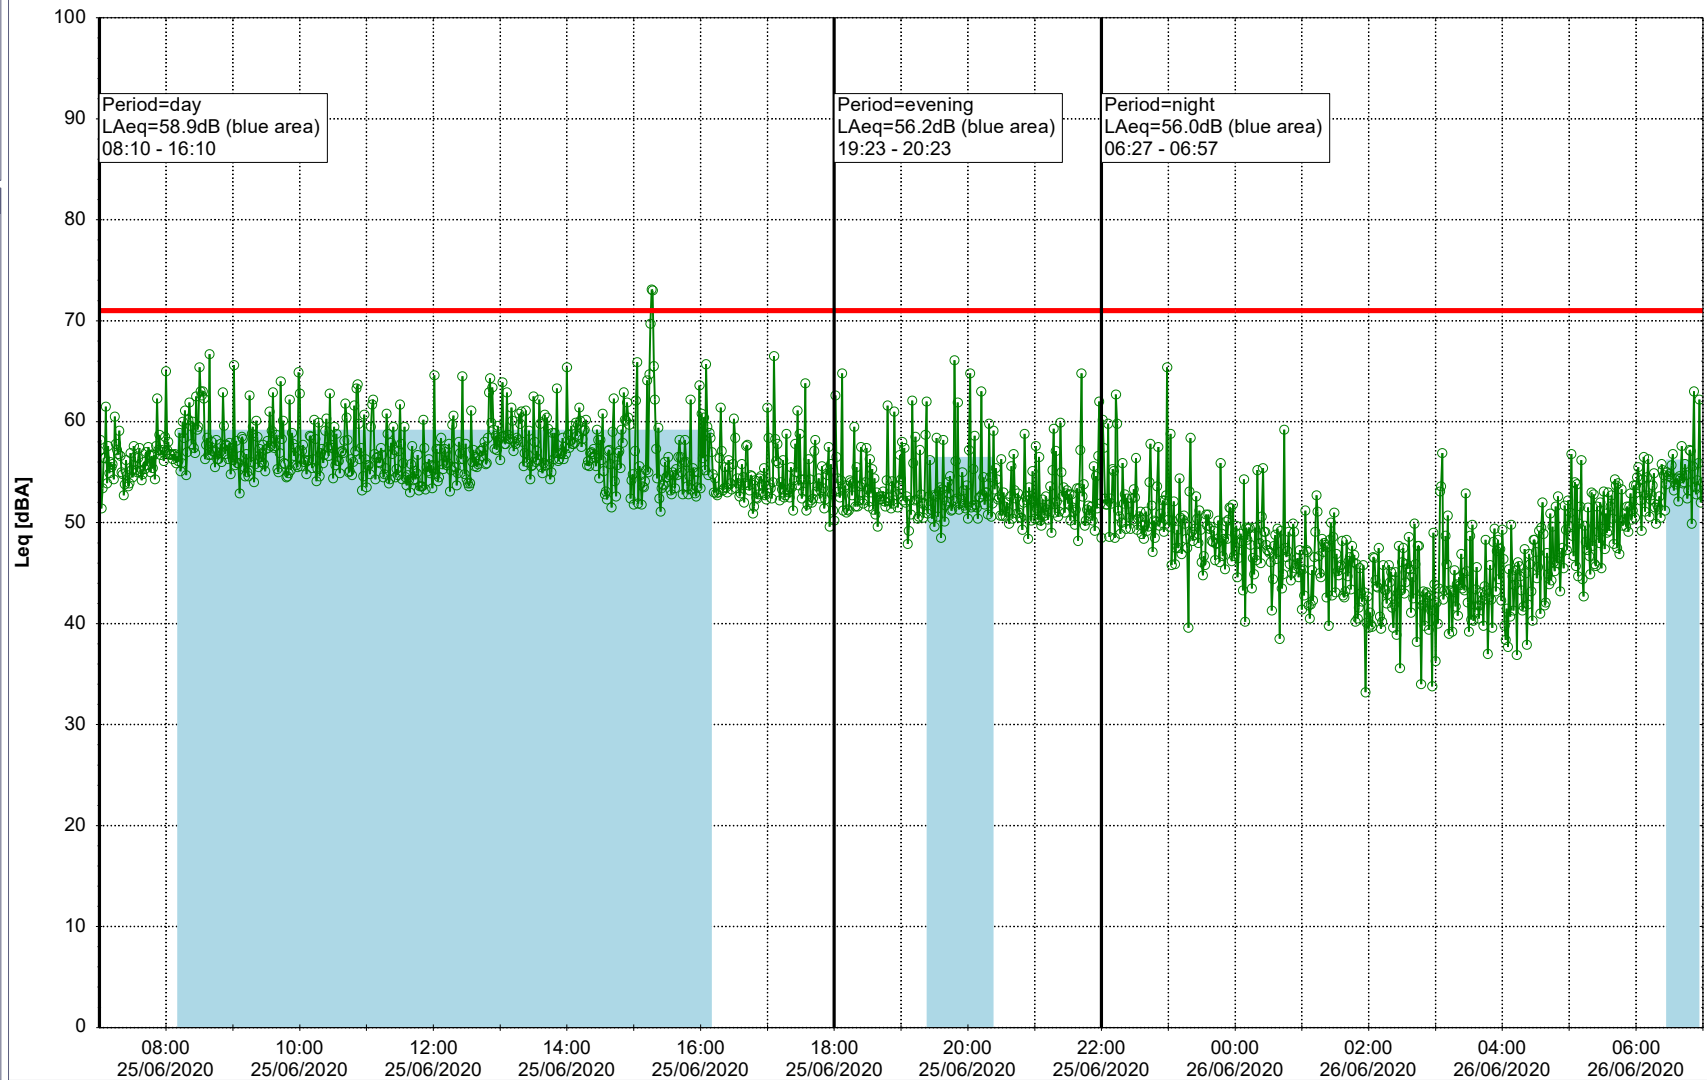

Noise Time Related Diagram

○○○○ GAB_NS01

Project: Kronos Sydhavnen
Construction: Gåsebæk
Location: N-V

25/06/2020
26/06/2020

Remarks

...

Noise Time Related Diagram

○○○ GAB_NS01

Project: Kronos Sydhavnen
Construction: Gåsebæk
Location: N-V

26/06/2020
27/06/2020

Noise Time Related Diagram

○○○○ GAB_NS01

Remarks

...

Project: Kronos Sydhavnen
Construction: Gåsebæk
Location: N-V

27/06/2020
28/06/2020

Remarks

...

Noise Time Related Diagram

○○○ GAB_NS01

Project: Kronos Sydhavnen
Construction: Gåsebæk
Location: N-V

28/06/2020
29/06/2020

Noise Time Related Diagram

○○○ GAB_NS01