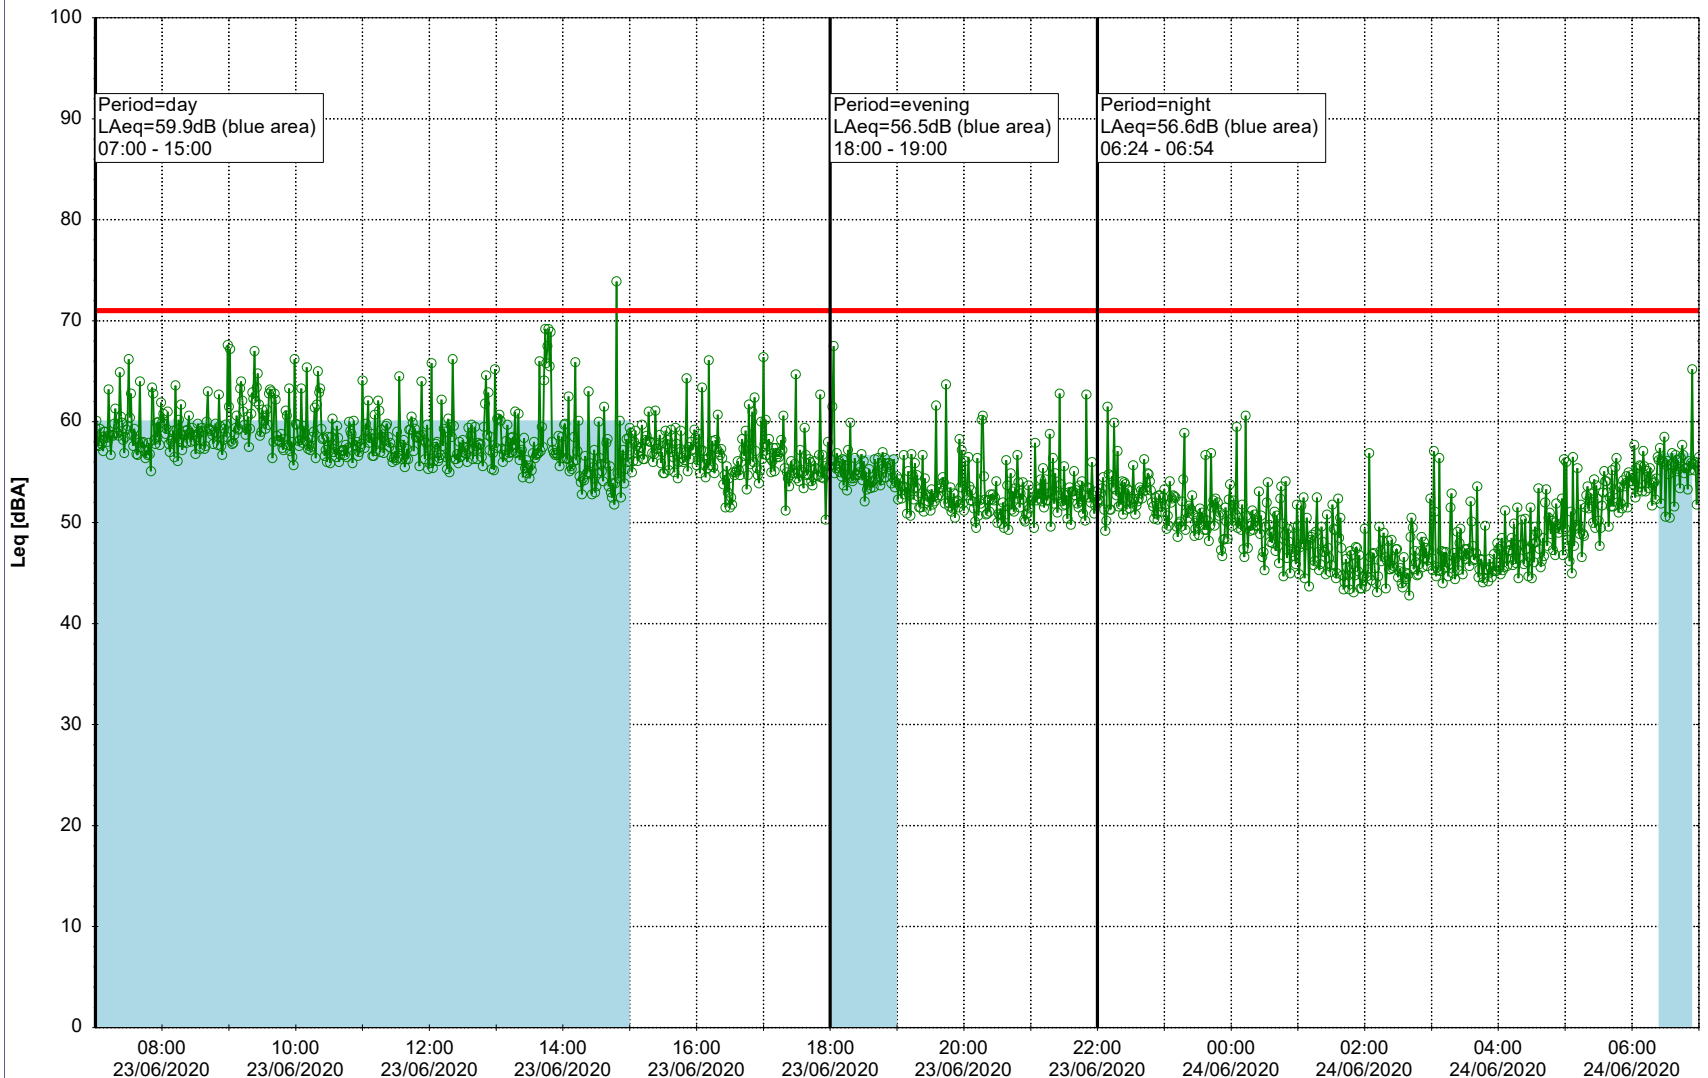

Project: Kronos Sydhavnen
Construction: Gåsebæk
Location: N-V

Remarks

...

Noise Time Related Diagram

22/06/2020
23/06/2020

○○○ GAB_NS01

Project: Kronos Sydhavnen
Construction: Gåsebæk
Location: N-V

23/06/2020
24/06/2020

Remarks

...

Noise Time Related Diagram

○○○ GAB_NS01

Project: Kronos Sydhavnen
Construction: Gåsebæk
Location: N-V

24/06/2020
25/06/2020

Remarks

...

Noise Time Related Diagram

○○○○ GAB_NS01

Project: Kronos Sydhavnen
Construction: Gåsebæk
Location: N-V

25/06/2020
26/06/2020

Remarks

...

Noise Time Related Diagram

○○○ GAB_NS01

Project: Kronos Sydhavnen
Construction: Gåsebæk
Location: N-V

26/06/2020
27/06/2020

Noise Time Related Diagram

○○○○ GAB_NS01

Remarks

...

Project: Kronos Sydhavnen
Construction: Gåsebæk
Location: N-V

27/06/2020
28/06/2020