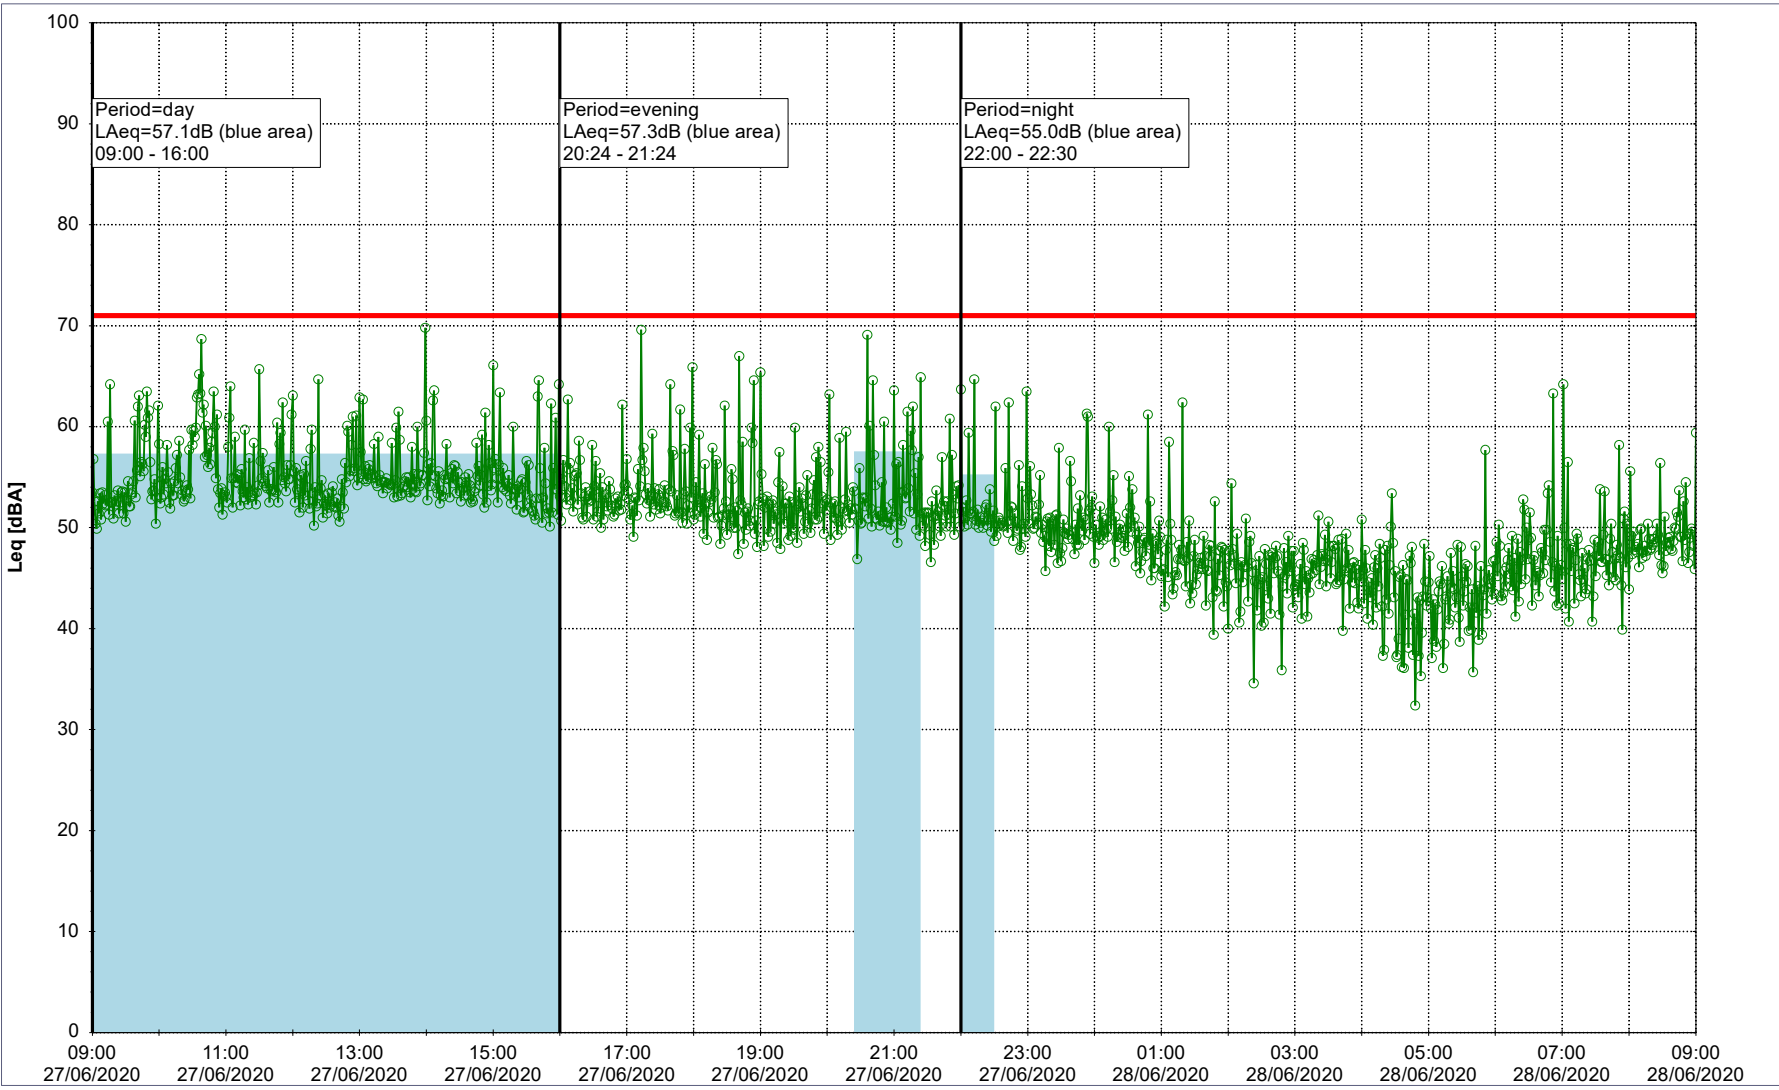

Noise Time Related Diagram

○○○○ GAB_NS01

Project: Kronos Sydhavnen
Construction: Gåsebæk
Location: N-V

25/06/2020
26/06/2020

Remarks

...

Noise Time Related Diagram

○○○ GAB_NS01

Project: Kronos Sydhavnen
Construction: Gåsebæk
Location: N-V

26/06/2020
27/06/2020

Noise Time Related Diagram

○○○○ GAB_NS01

Remarks

...

Project: Kronos Sydhavnen
Construction: Gåsebæk
Location: N-V

27/06/2020
28/06/2020

Remarks

...

Noise Time Related Diagram

○○○ GAB_NS01

Project: Kronos Sydhavnen
Construction: Gåsebæk
Location: N-V

28/06/2020
29/06/2020

Noise Time Related Diagram

○○○ GAB_NS01