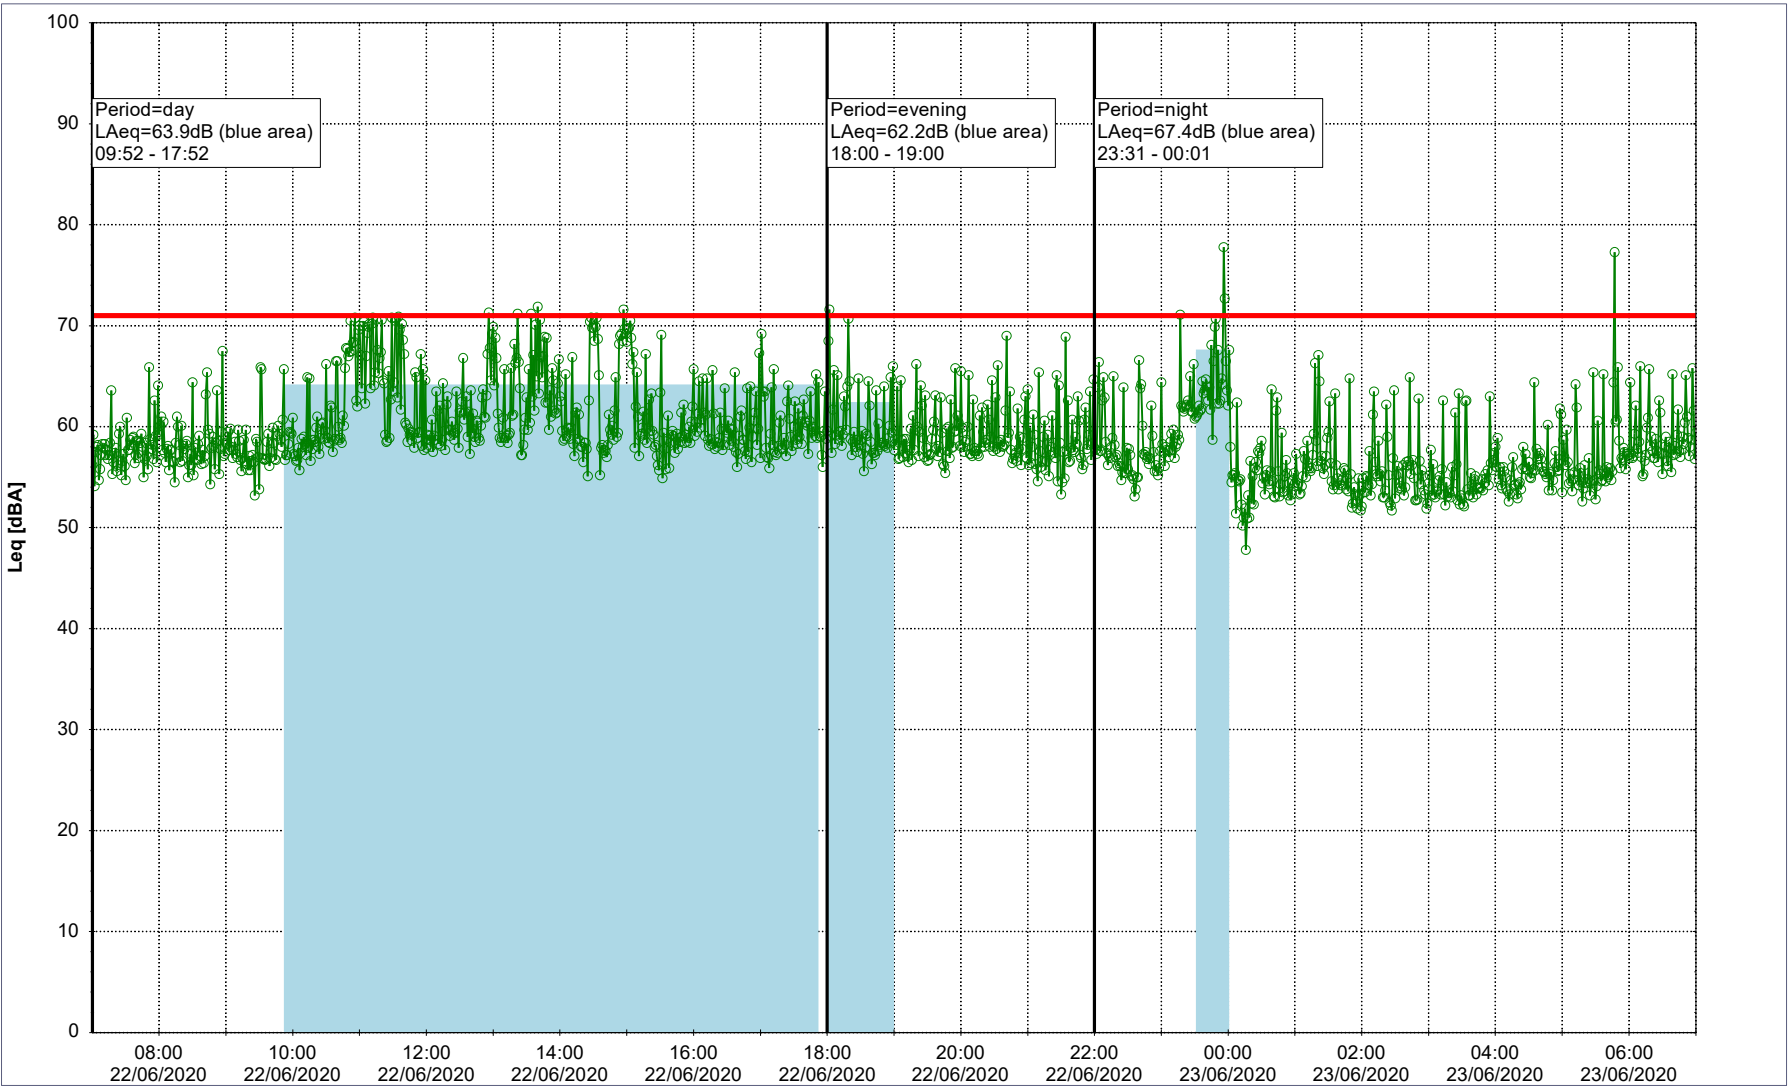

Project: Kronos Sydhavnen
Construction: Gåsebæk
Location: N-V

Remarks

...

Noise Time Related Diagram

22/06/2020
23/06/2020

○○○ GAB_NS01

Project: Kronos Sydhavnen
Construction: Gåsebæk
Location: N-V

23/06/2020
24/06/2020

Remarks

...

Noise Time Related Diagram

○○○ GAB_NS01

Project: Kronos Sydhavnen
Construction: Gåsebæk
Location: N-V

24/06/2020
25/06/2020

Remarks

...

Noise Time Related Diagram

○○○○ GAB_NS01

Project: Kronos Sydhavnen
Construction: Gåsebæk
Location: N-V

25/06/2020
26/06/2020

Remarks

...

Noise Time Related Diagram

○○○ GAB_NS01

Project: Kronos Sydhavnen
Construction: Gåsebæk
Location: N-V

26/06/2020
27/06/2020

Noise Time Related Diagram

○○○○ GAB_NS01

Remarks

...

Project: Kronos Sydhavnen
Construction: Gåsebæk
Location: N-V

27/06/2020
28/06/2020