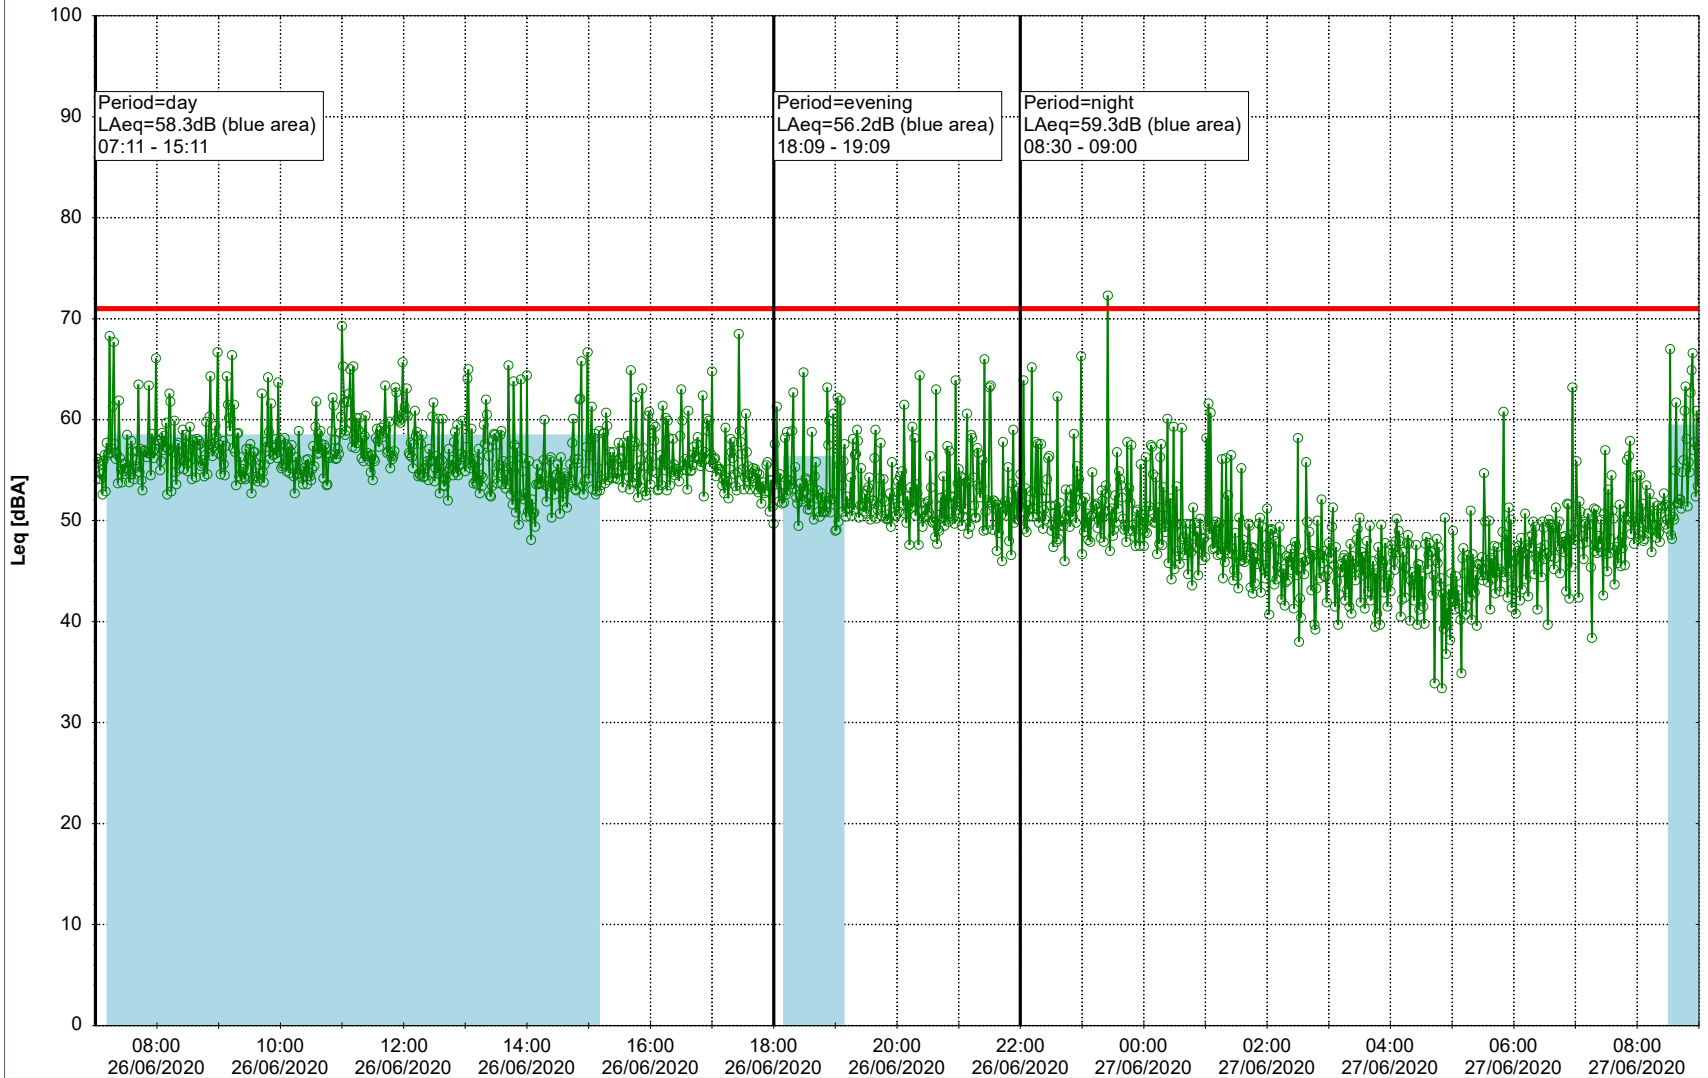

Noise Time Related Diagram

○○○○ GAB_NS01

Project: Kronos Sydhavnen
Construction: Gåsebæk
Location: N-V

25/06/2020
26/06/2020

Remarks

...

Noise Time Related Diagram

○○○ GAB_NS01

Project: Kronos Sydhavnen
Construction: Gåsebæk
Location: N-V

26/06/2020
27/06/2020

Noise Time Related Diagram

○○○○ GAB_NS01

Remarks

...

Project: Kronos Sydhavnen
Construction: Gåsebæk
Location: N-V

27/06/2020
28/06/2020

Remarks

...

Noise Time Related Diagram

○○○ GAB_NS01

Project: Kronos Sydhavnen
Construction: Gåsebæk
Location: N-V

28/06/2020
29/06/2020

Noise Time Related Diagram

○○○ GAB_NS01