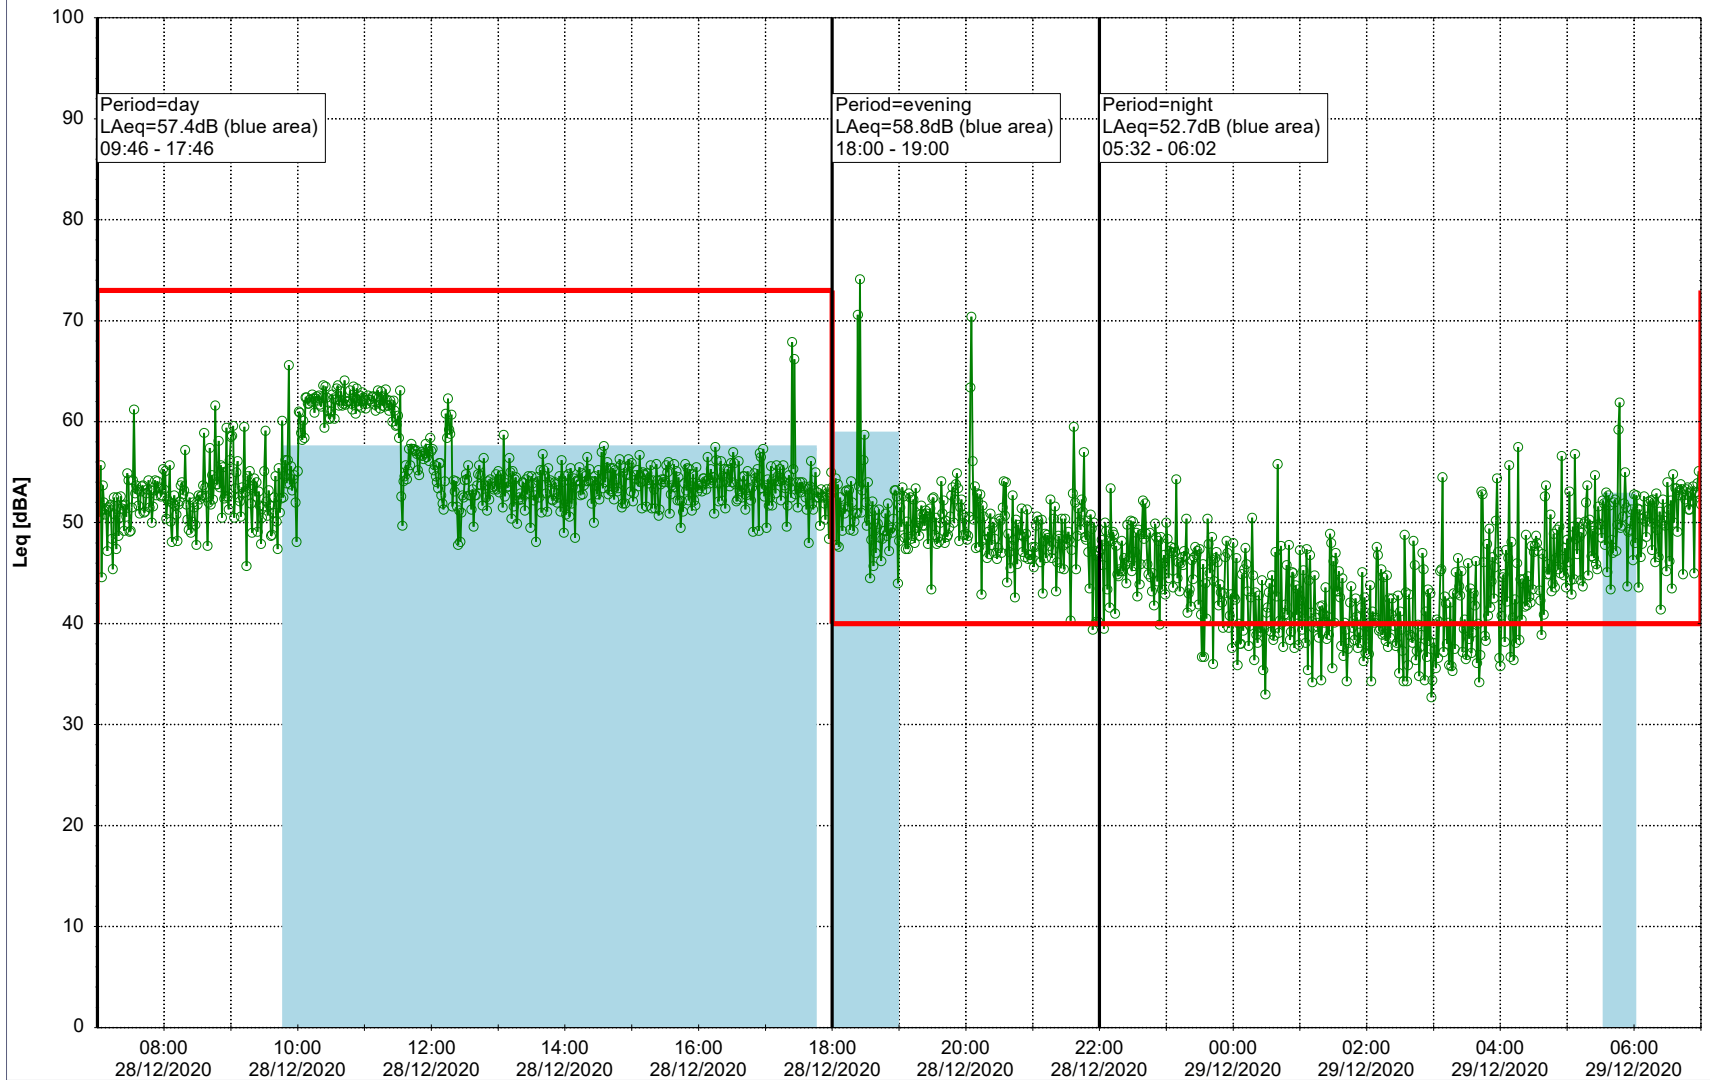

Noise Time Related Diagram

28/12/2020
29/12/2020

○ ○ ○ ○ HOL_NS01