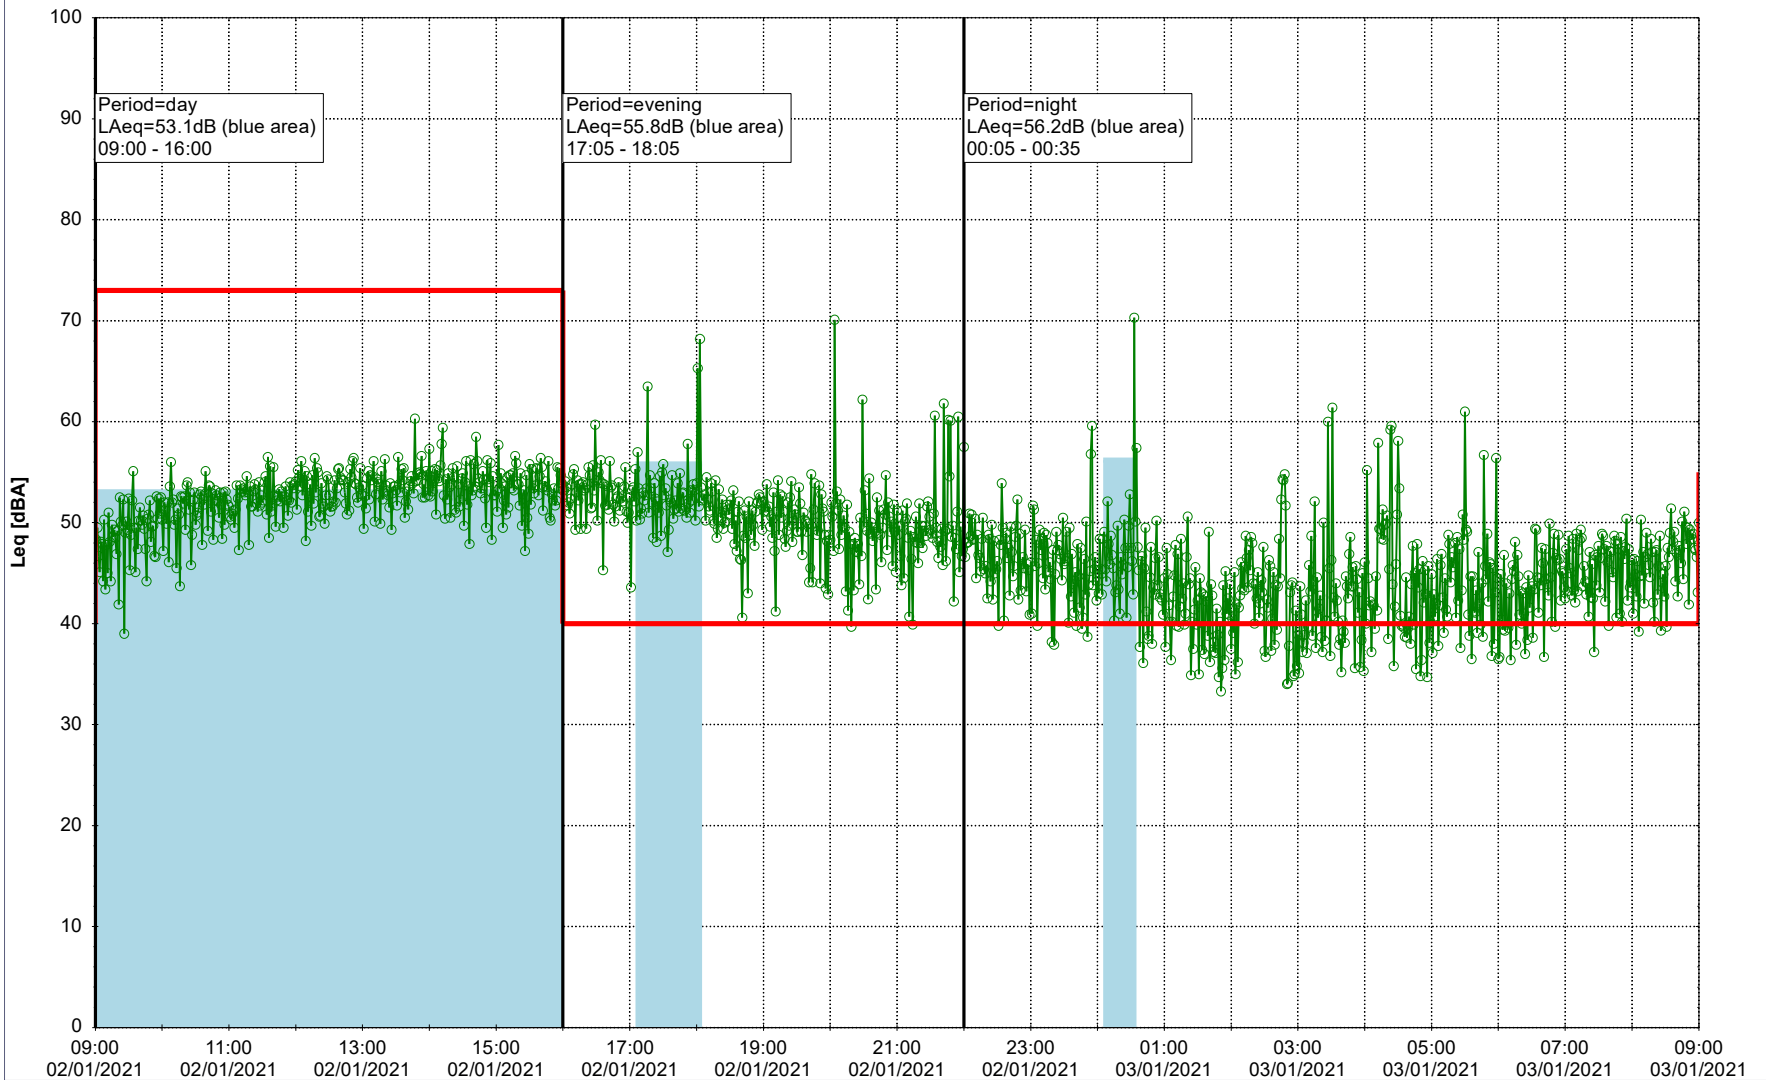

Noise Time Related Diagram

01/01/2021
02/01/2021

○ ○ ○ ○ HOL_NS01

Project: Kronos Sydhavnen
Construction: Havneholmen
Location: N-V

Plan View

Remarks

...

Noise Time Related Diagram

02/01/2021
03/01/2021

○ ○ ○ ○ HOL_NS01

Project: Kronos Sydhavnen
Construction: Havneholmen
Location: N-V

Plan View

Remarks

...

Noise Time Related Diagram

03/01/2021