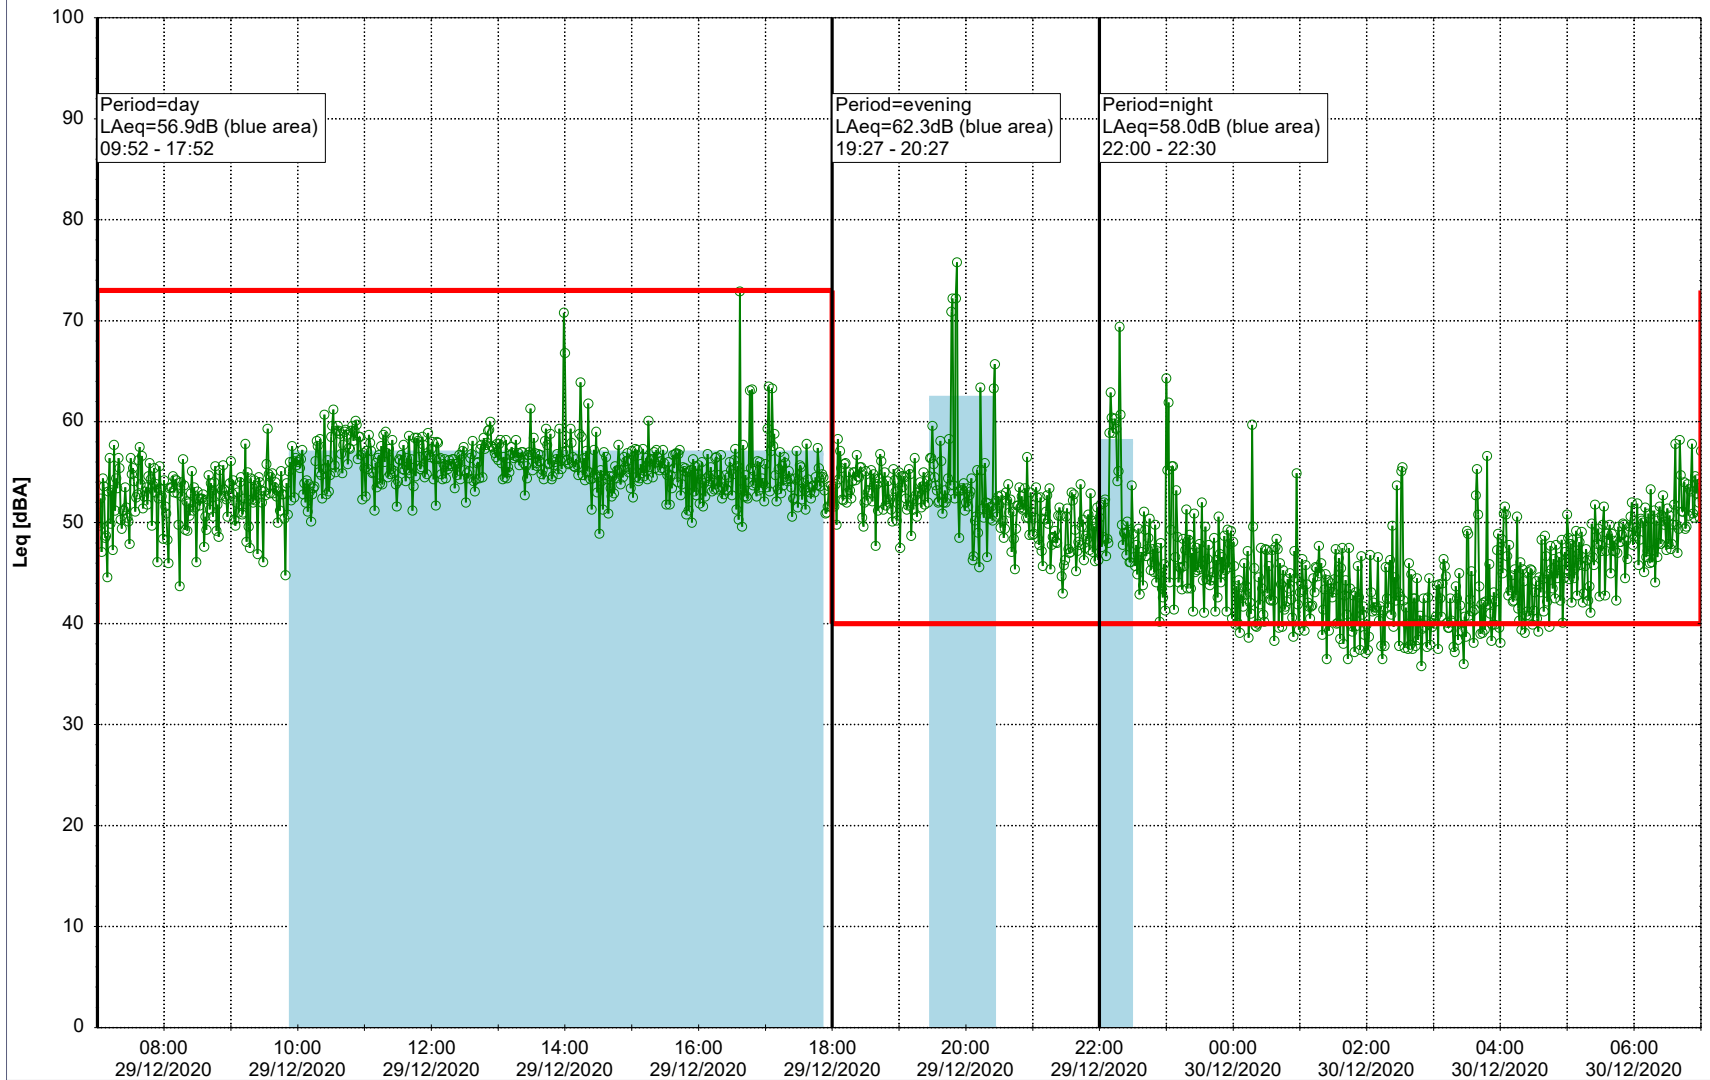

Plan View

Remarks

...

Noise Time Related Diagram

29/12/2020
30/12/2020

○ ○ ○ ○ HOL_NS01

Project: Kronos Sydhavnen
Construction: Havneholmen
Location: N-V

Plan View

Remarks

...

Noise Time Related Diagram

30/12/2020
31/12/2020

○ ○ ○ ○ HOL_NS01

Project: Kronos Sydhavnen
Construction: Havneholmen
Location: N-V

31/12/2020
01/01/2021

Plan View

Remarks

...

Noise Time Related Diagram

○ ○ ○ ○ HOL_NS01

Project: Kronos Sydhavnen
Construction: Havneholmen
Location: N-V

Plan View

Remarks

...

Noise Time Related Diagram

01/01/2021
02/01/2021

○ ○ ○ ○ HOL_NS01

Project: Kronos Sydhavnen
Construction: Havneholmen
Location: N-V

Plan View

Remarks

...

Noise Time Related Diagram