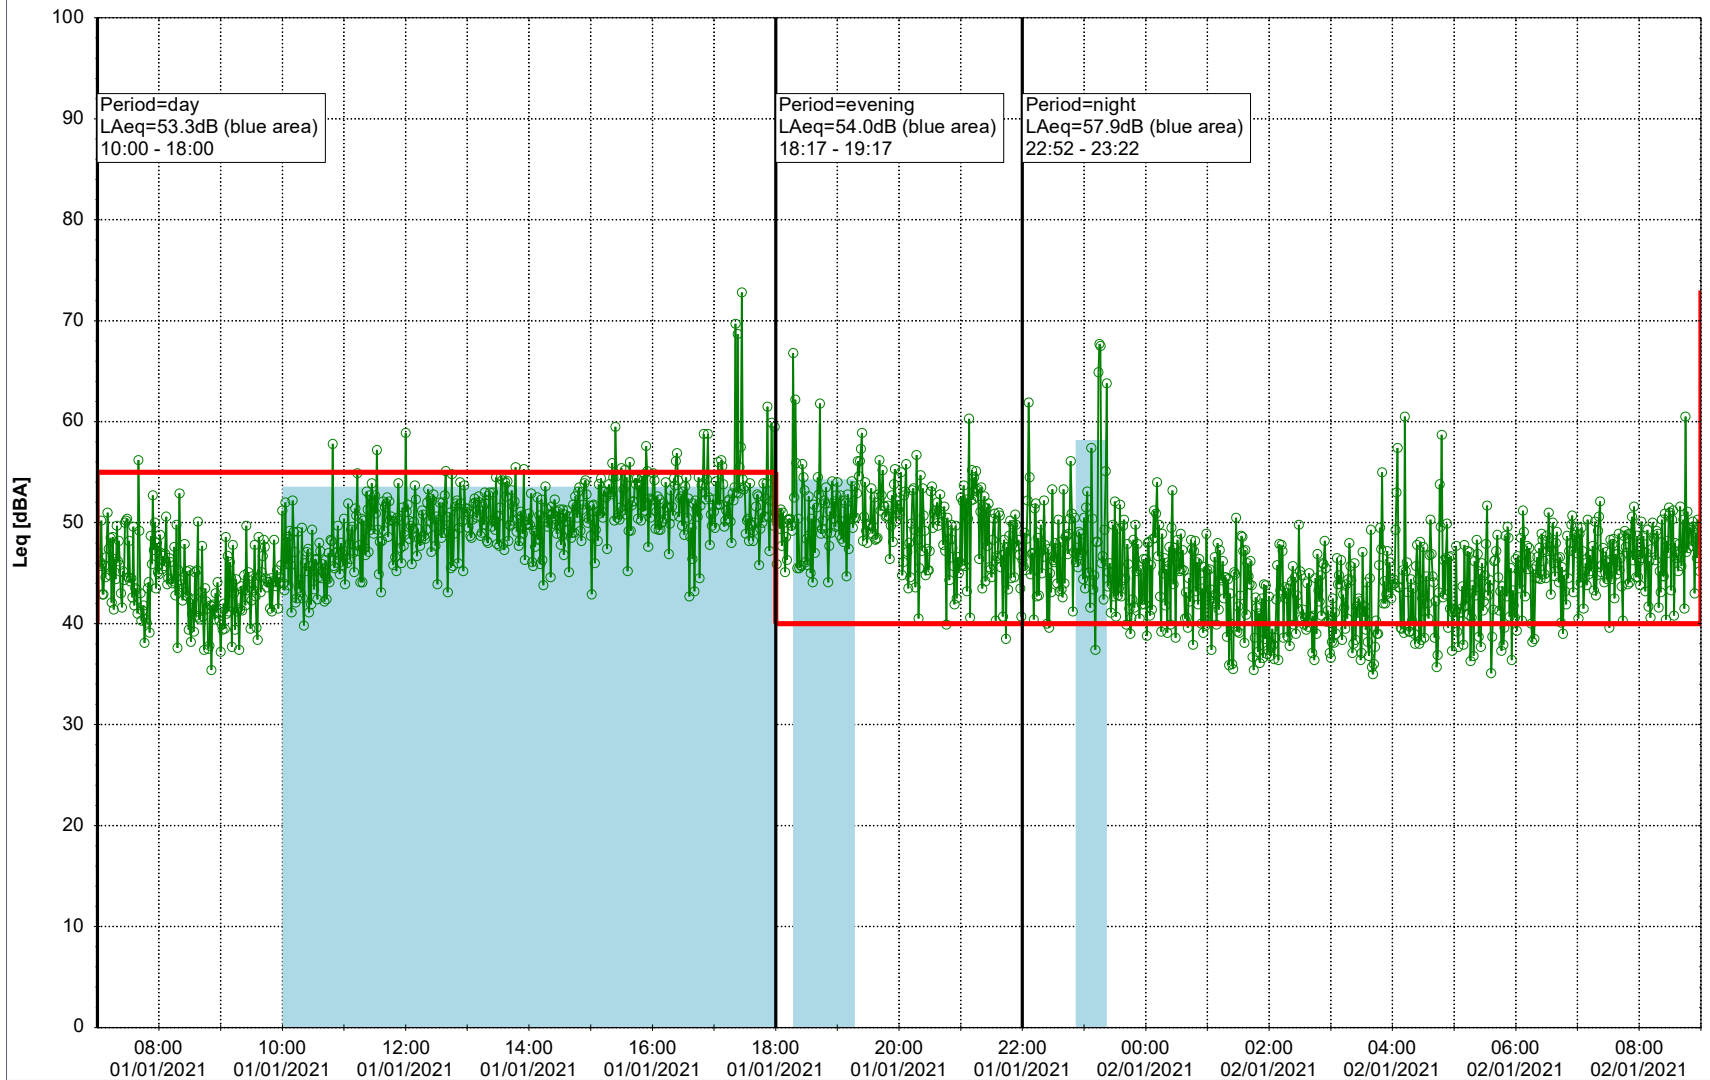

Remarks

...

Noise Time Related Diagram

○ ○ ○ ○ HOL_NS01

Project: Kronos Sydhavnen
Construction: Havneholmen
Location: N-V

Plan View

Remarks

...

Noise Time Related Diagram

01/01/2021
02/01/2021

○ ○ ○ ○ HOL_NS01

Project: Kronos Sydhavnen
Construction: Havneholmen
Location: N-V

Plan View

Remarks

...

Noise Time Related Diagram