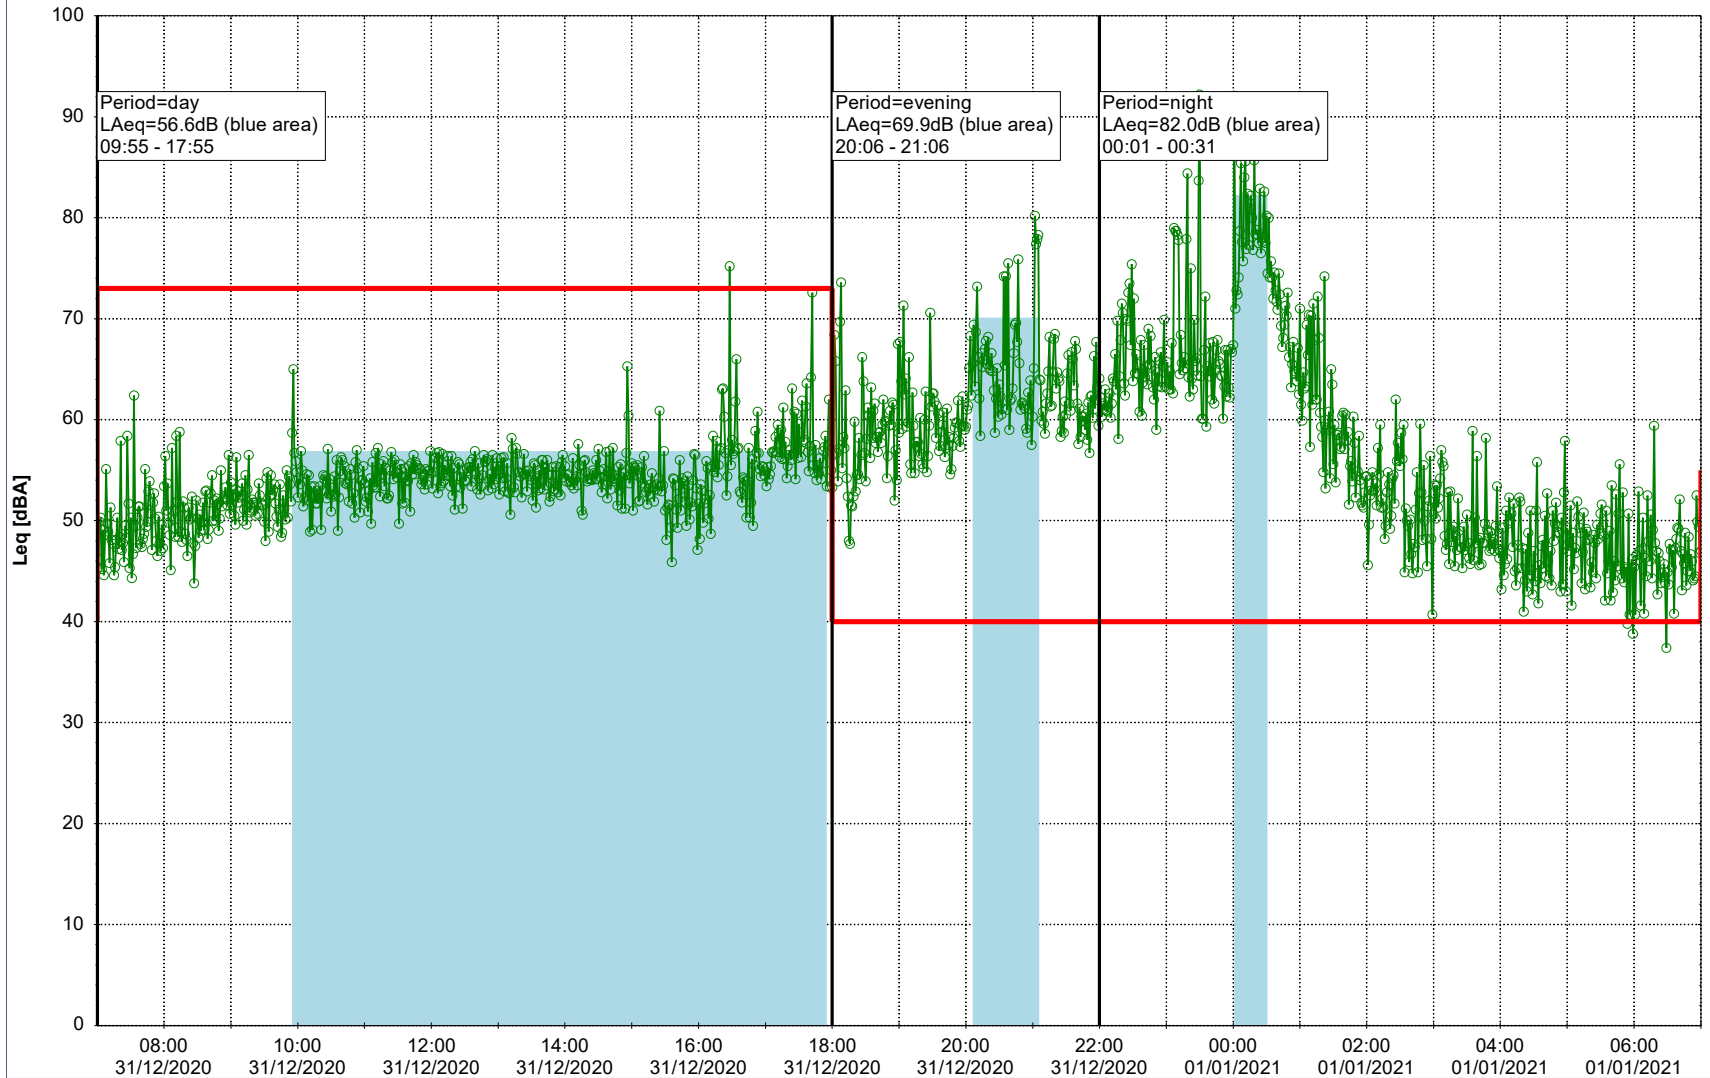

Remarks

...

Noise Time Related Diagram

30/12/2020
31/12/2020

○ ○ ○ ○ HOL_NS01

Project: Kronos Sydhavnen
Construction: Havneholmen
Location: N-V

31/12/2020
01/01/2021

Plan View

Remarks

...

Noise Time Related Diagram

○ ○ ○ ○ HOL_NS01

Project: Kronos Sydhavnen
Construction: Havneholmen
Location: N-V

Plan View

Remarks

...

Noise Time Related Diagram

01/01/2021
02/01/2021

○ ○ ○ ○ HOL_NS01

Project: Kronos Sydhavnen
Construction: Havneholmen
Location: N-V

Plan View

Remarks

...

Noise Time Related Diagram