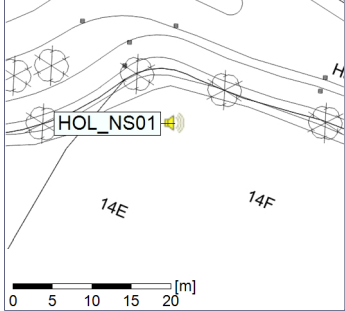

Noise Time Related Diagram

01/01/2021
02/01/2021

○ ○ ○ ○ HOL_NS01

Project: Kronos Sydhavnen
Construction: Havneholmen
Location: N-V

Plan View

Remarks

...

Noise Time Related Diagram

02/01/2021
03/01/2021

○ ○ ○ ○ HOL_NS01

Project: Kronos Sydhavnen
Construction: Havneholmen
Location: N-V

Plan View

Remarks

...

Noise Time Related Diagram

03/01/2021