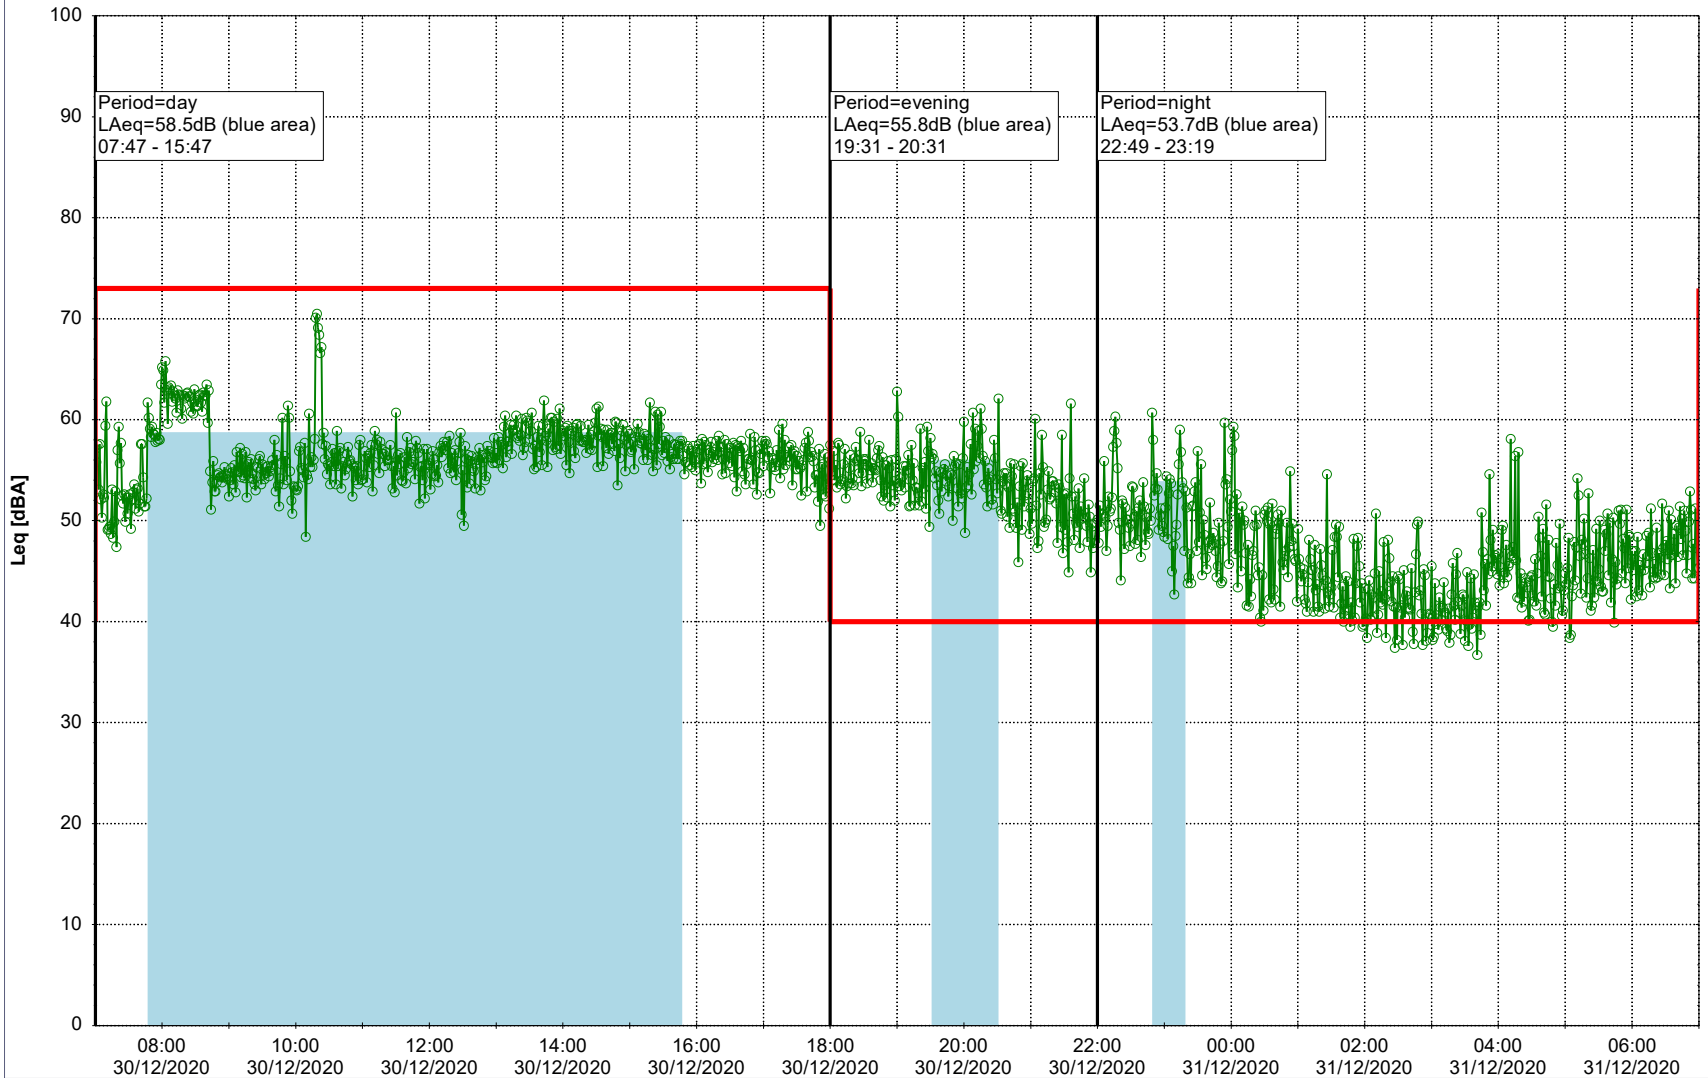

Plan View

Remarks

...

Noise Time Related Diagram

29/12/2020
30/12/2020

○ ○ ○ ○ HOL_NS01

Project: Kronos Sydhavnen
Construction: Havneholmen
Location: N-V

Plan View

Remarks

...

Noise Time Related Diagram

30/12/2020
31/12/2020

○ ○ ○ ○ HOL_NS01

Project: Kronos Sydhavnen
Construction: Havneholmen
Location: N-V

31/12/2020
01/01/2021

Plan View

Remarks

...

Noise Time Related Diagram

○ ○ ○ ○ HOL_NS01

Project: Kronos Sydhavnen
Construction: Havneholmen
Location: N-V

Plan View

Remarks

...

Noise Time Related Diagram

01/01/2021
02/01/2021

○ ○ ○ ○ HOL_NS01

Project: Kronos Sydhavnen
Construction: Havneholmen
Location: N-V

Plan View

Remarks

...

Noise Time Related Diagram