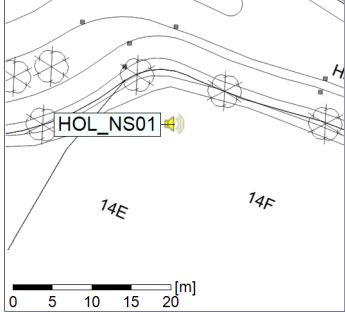

Project: Kronos Sydhavnen
Construction: Havneholmen
Location: N-V

Plan View

Remarks

...

Noise Time Related Diagram

28/12/2020
29/12/2020

○ ○ ○ ○ HOL_NS01

Project: Kronos Sydhavnen
Construction: Havneholmen
Location: N-V

Plan View

Remarks

...

Noise Time Related Diagram

29/12/2020
30/12/2020

○ ○ ○ ○ HOL_NS01

Project: Kronos Sydhavnen
Construction: Havneholmen
Location: N-V

Plan View

Remarks

...

Noise Time Related Diagram

○ ○ ○ ○ HOL_NS01

Project: Kronos Sydhavnen
Construction: Havneholmen
Location: N-V

Plan View

Remarks

...