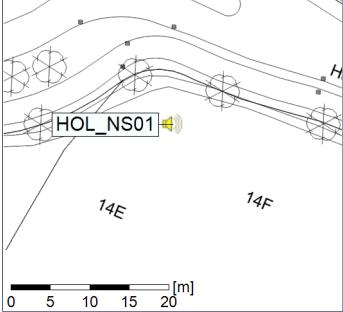

Remarks

...

Noise Time Related Diagram

30/12/2020
31/12/2020

○ ○ ○ ○ HOL_NS01

Project: Kronos Sydhavnen
Construction: Havneholmen
Location: N-V

31/12/2020
01/01/2021

Plan View

Remarks

...

Noise Time Related Diagram

○ ○ ○ ○ HOL_NS01

Project: Kronos Sydhavnen
Construction: Havneholmen
Location: N-V

Plan View

Remarks

...