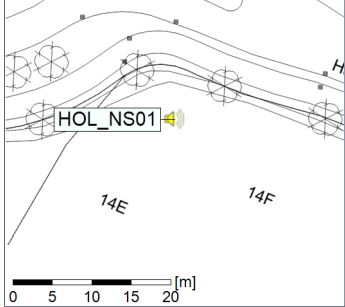

Plan View

Remarks

...

Noise Time Related Diagram

29/12/2020
30/12/2020

○ ○ ○ ○ HOL_NS01

Project: Kronos Sydhavnen
Construction: Havneholmen
Location: N-V

Plan View

Remarks

...

Noise Time Related Diagram

○ ○ ○ ○ HOL_NS01

Project: Kronos Sydhavnen
Construction: Havneholmen
Location: N-V

Plan View

Remarks

...