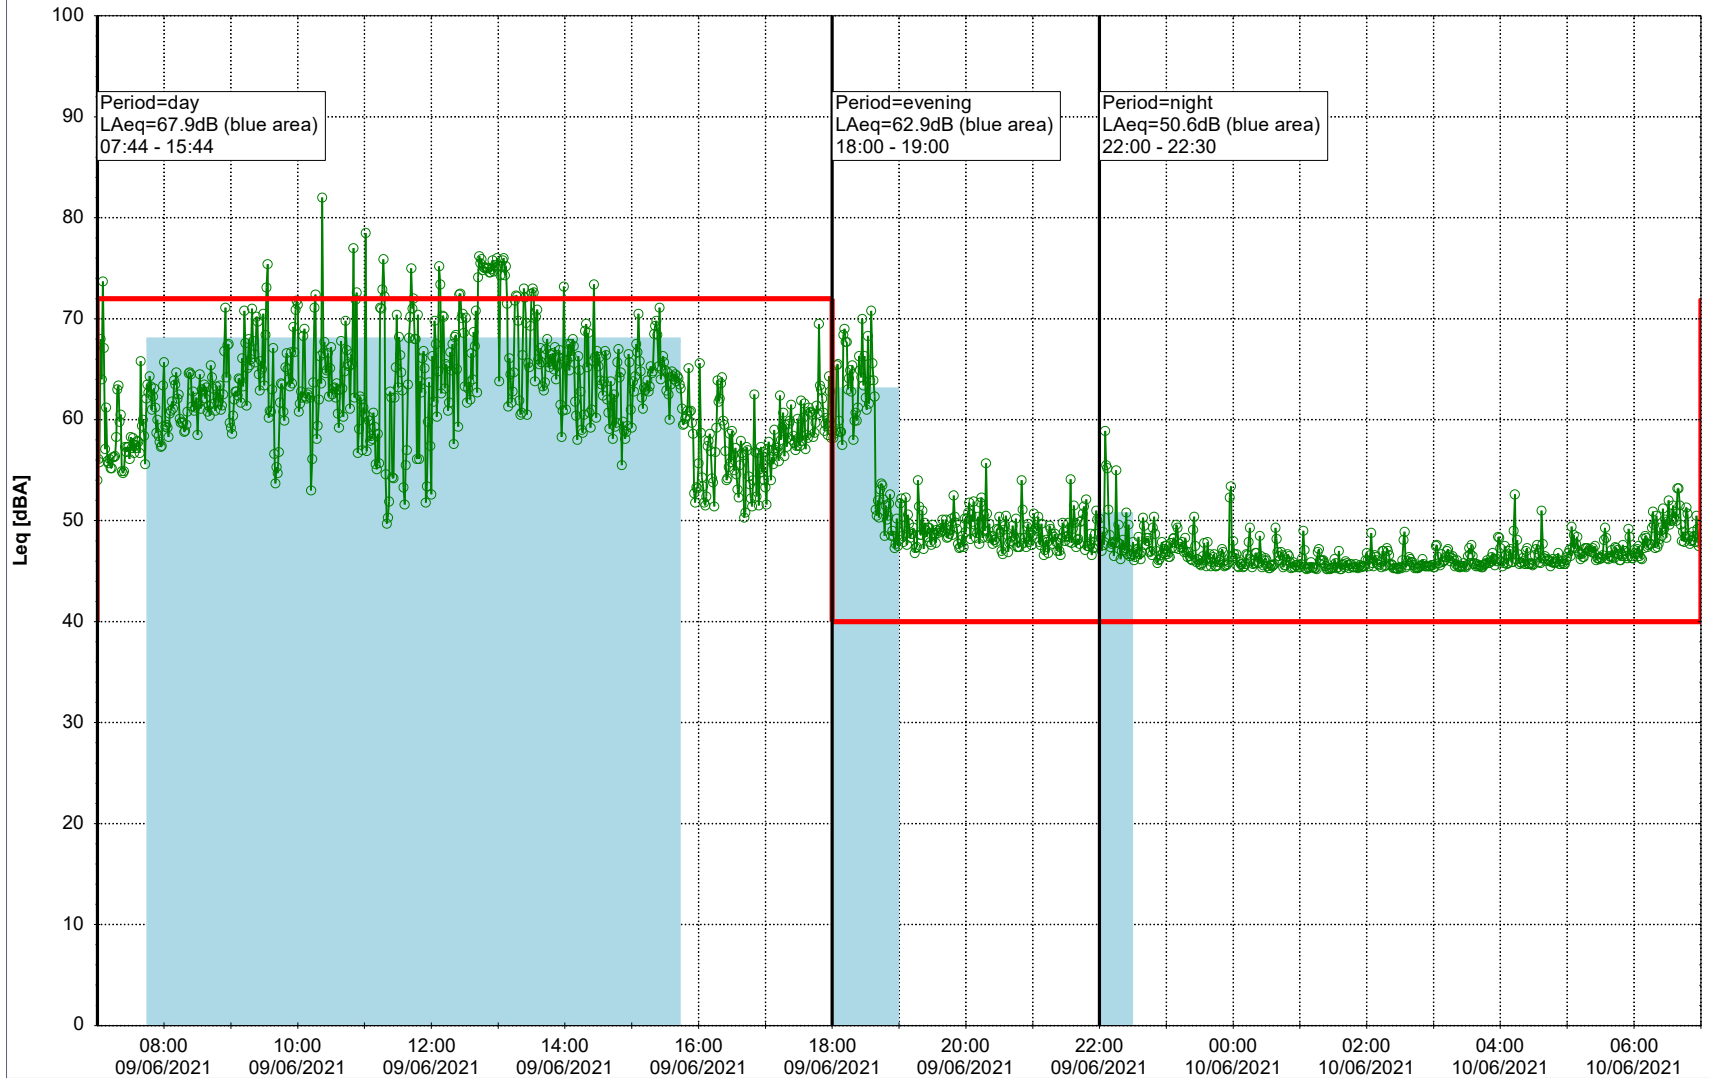

Plan View

Remarks

...

Noise Time Related Diagram

○○○○ MOP_NS01

Project: Kronos Sydhavnen
Construction: Mozarts Plads
Location: N-V

Plan View

Remarks