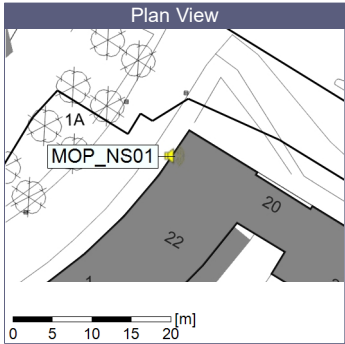

Noise Time Related Diagram

○○○○ MOP_NS01

Project: Kronos Sydhavnen
Construction: Mozarts Plads
Location: N-V

13/06/2021
14/06/2021

Remarks

...

Noise Time Related Diagram

○○○○ MOP_NS01