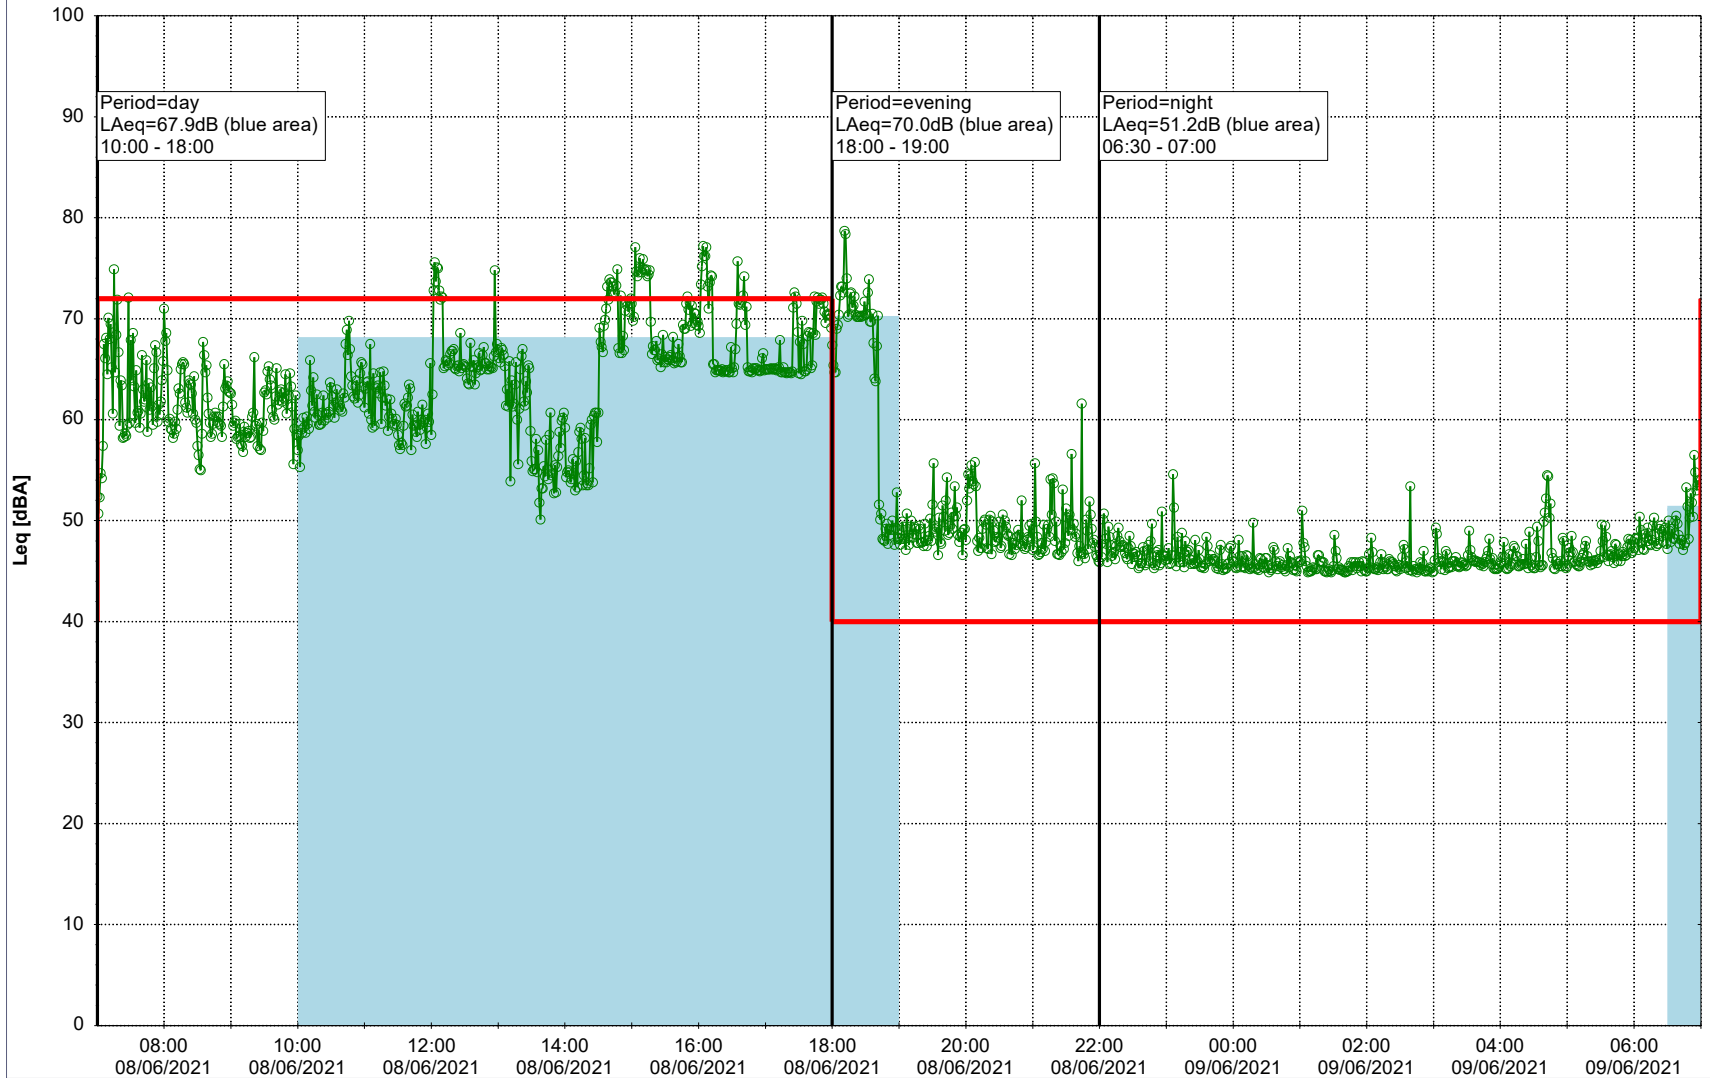

08/06/2021
09/06/2021

Plan View

Remarks

...

Noise Time Related Diagram

○○○○ MOP_NS01

Project: Kronos Sydhavnen
Construction: Mozarts Plads
Location: N-V

09/06/2021
10/06/2021

Plan View

Remarks

...

Noise Time Related Diagram

○○○○ MOP_NS01

Project: Kronos Sydhavnen
Construction: Mozarts Plads
Location: N-V

Plan View

Remarks

Noise Time Related Diagram

○○○○ MOP_NS01

Project: Kronos Sydhavnen
Construction: Mozarts Plads
Location: N-V

13/06/2021
14/06/2021

Remarks

...

Noise Time Related Diagram

○○○○ MOP_NS01