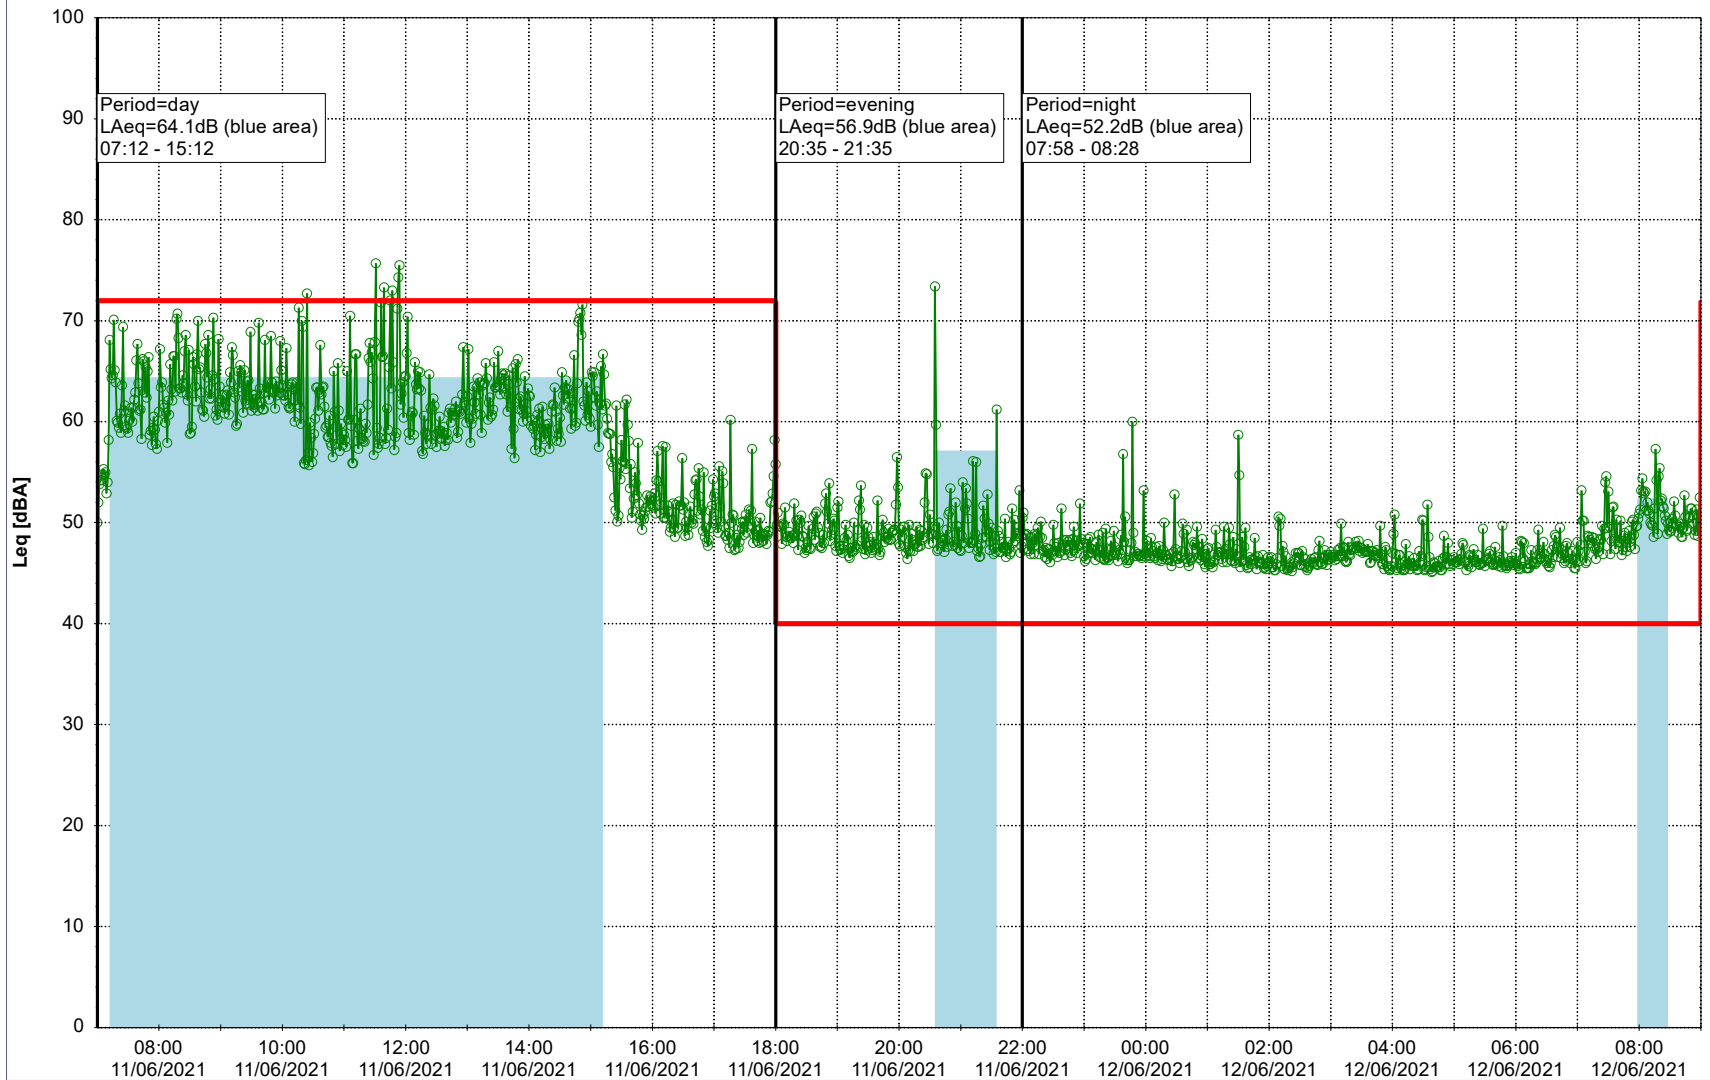

...

Noise Time Related Diagram

10/06/2021
11/06/2021

○○○○ MOP_NS01

Project: Kronos Sydhavnen
Construction: Mozarts Plads
Location: N-V

Plan View

Remarks

...

Noise Time Related Diagram

11/06/2021
12/06/2021

○○○○ MOP_NS01

Project: Kronos Sydhavnen
Construction: Mozarts Plads
Location: N-V

12/06/2021
13/06/2021

Plan View

Remarks

- Tegholmen

Noise Time Related Diagram

○○○○ MOP_NS01

Project: Kronos Sydhavnen
Construction: Mozarts Plads
Location: N-V

13/06/2021
14/06/2021

Remarks

...

Noise Time Related Diagram

○○○○ MOP_NS01