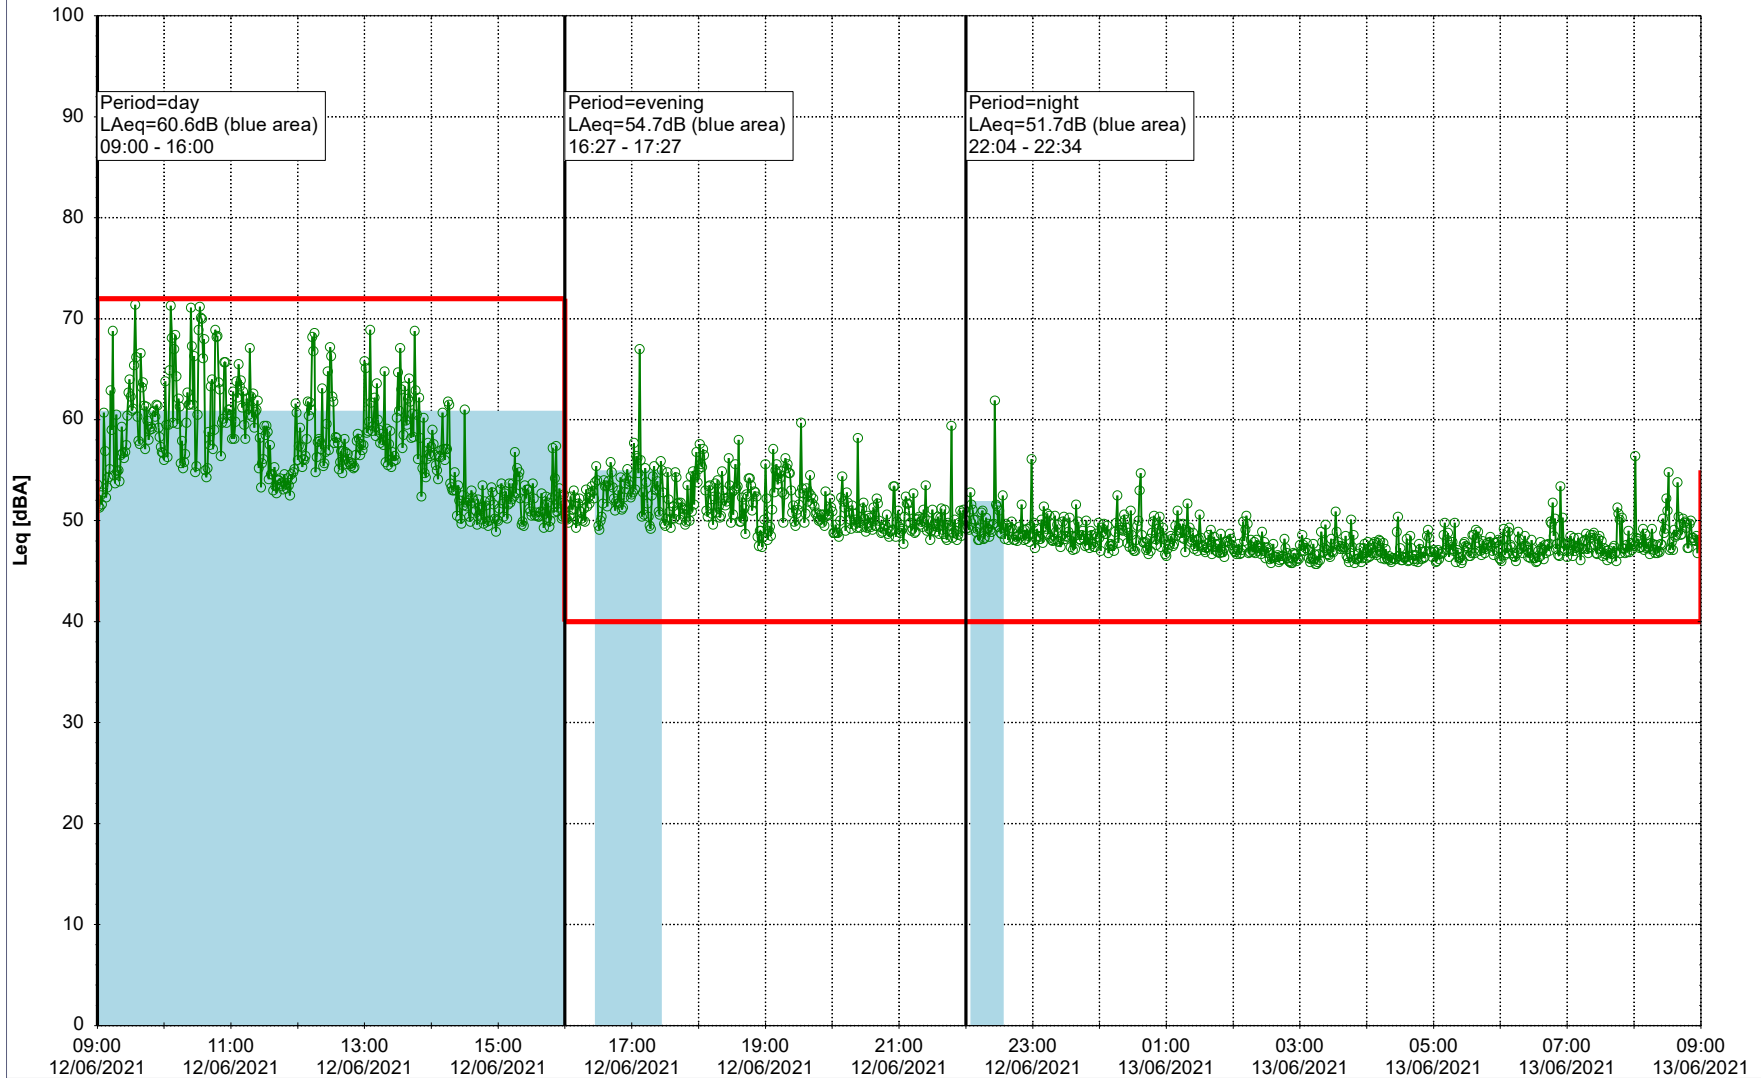

Noise Time Related Diagram

11/06/2021
12/06/2021

○○○○ MOP_NS01

Project: Kronos Sydhavnen
Construction: Mozarts Plads
Location: N-V

12/06/2021
13/06/2021

Plan View

Remarks

- Tegholmen

Noise Time Related Diagram

○○○○ MOP_NS01

Project: Kronos Sydhavnen
Construction: Mozarts Plads
Location: N-V

13/06/2021
14/06/2021

Remarks

...

Noise Time Related Diagram

○○○○ MOP_NS01