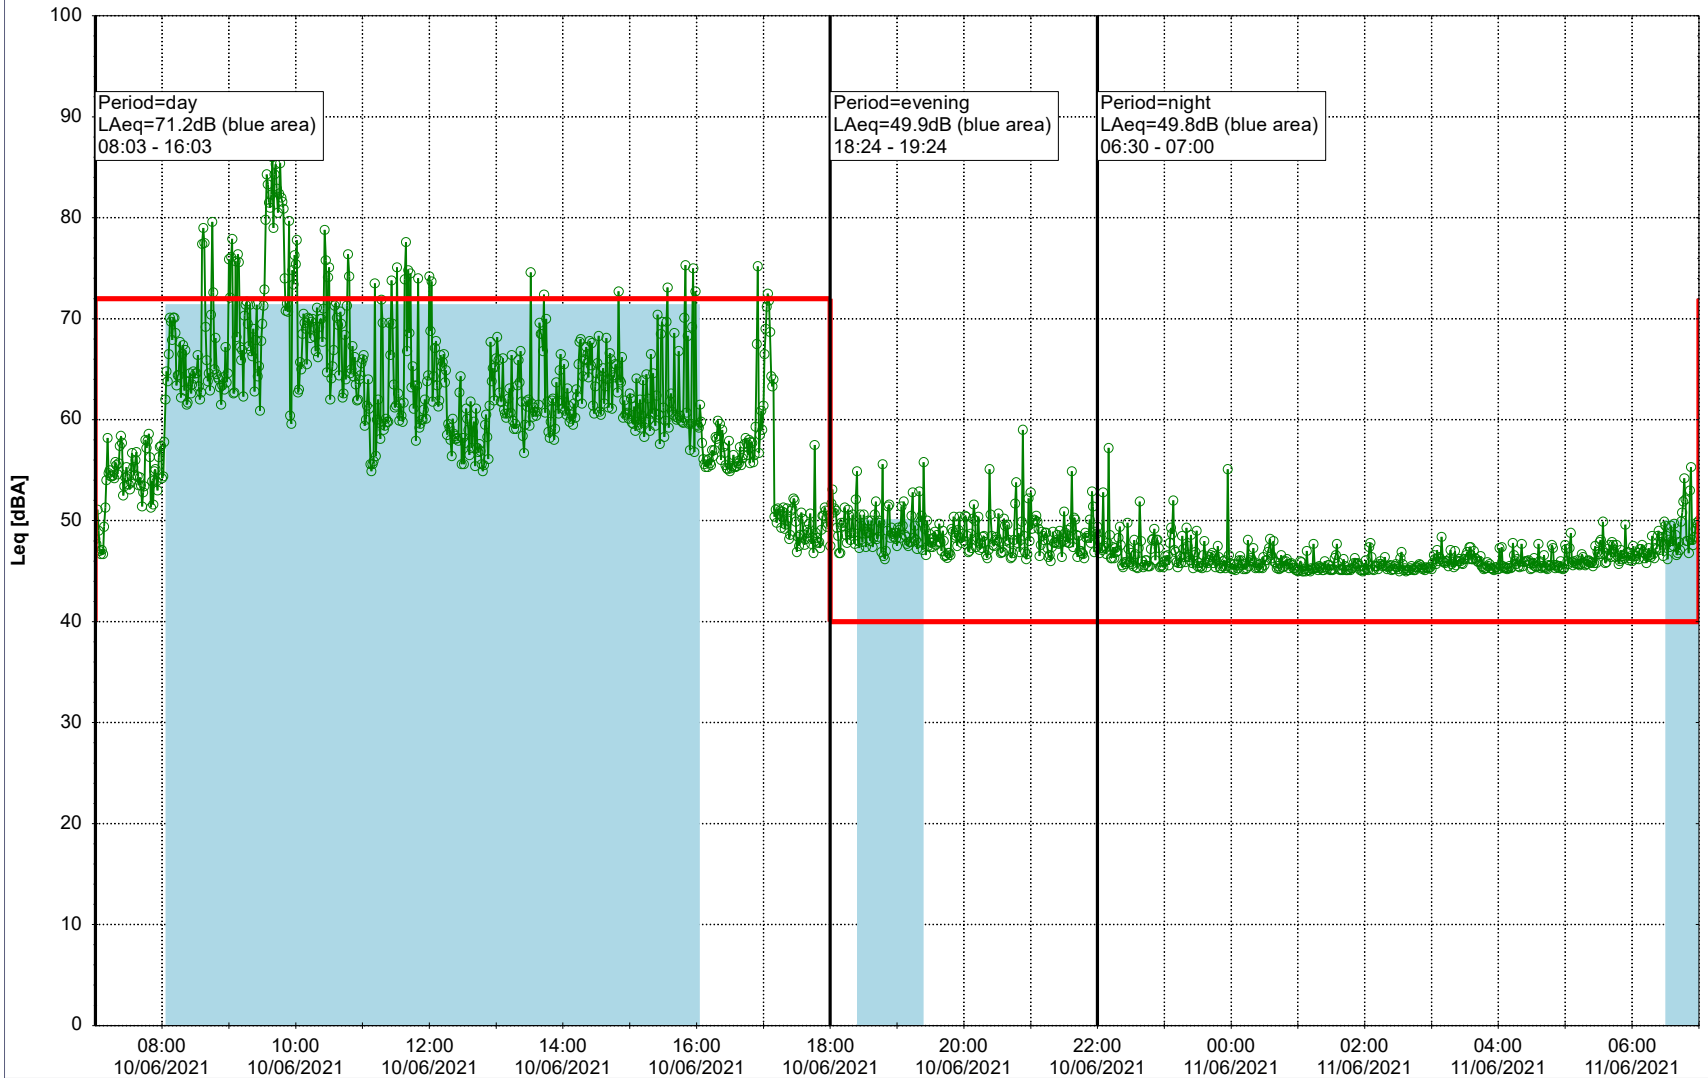

Plan View

Remarks

...

Noise Time Related Diagram

○○○○ MOP_NS01

Project: Kronos Sydhavnen
Construction: Mozarts Plads
Location: N-V

Plan View

Remarks

...

Noise Time Related Diagram

10/06/2021
11/06/2021

○○○○ MOP_NS01

Project: Kronos Sydhavnen
Construction: Mozarts Plads
Location: N-V

Plan View

Remarks

...

Noise Time Related Diagram

○○○○ MOP_NS01

Project: Kronos Sydhavnen
Construction: Mozarts Plads
Location: N-V

13/06/2021
14/06/2021

Remarks

...

Noise Time Related Diagram

○○○○ MOP_NS01