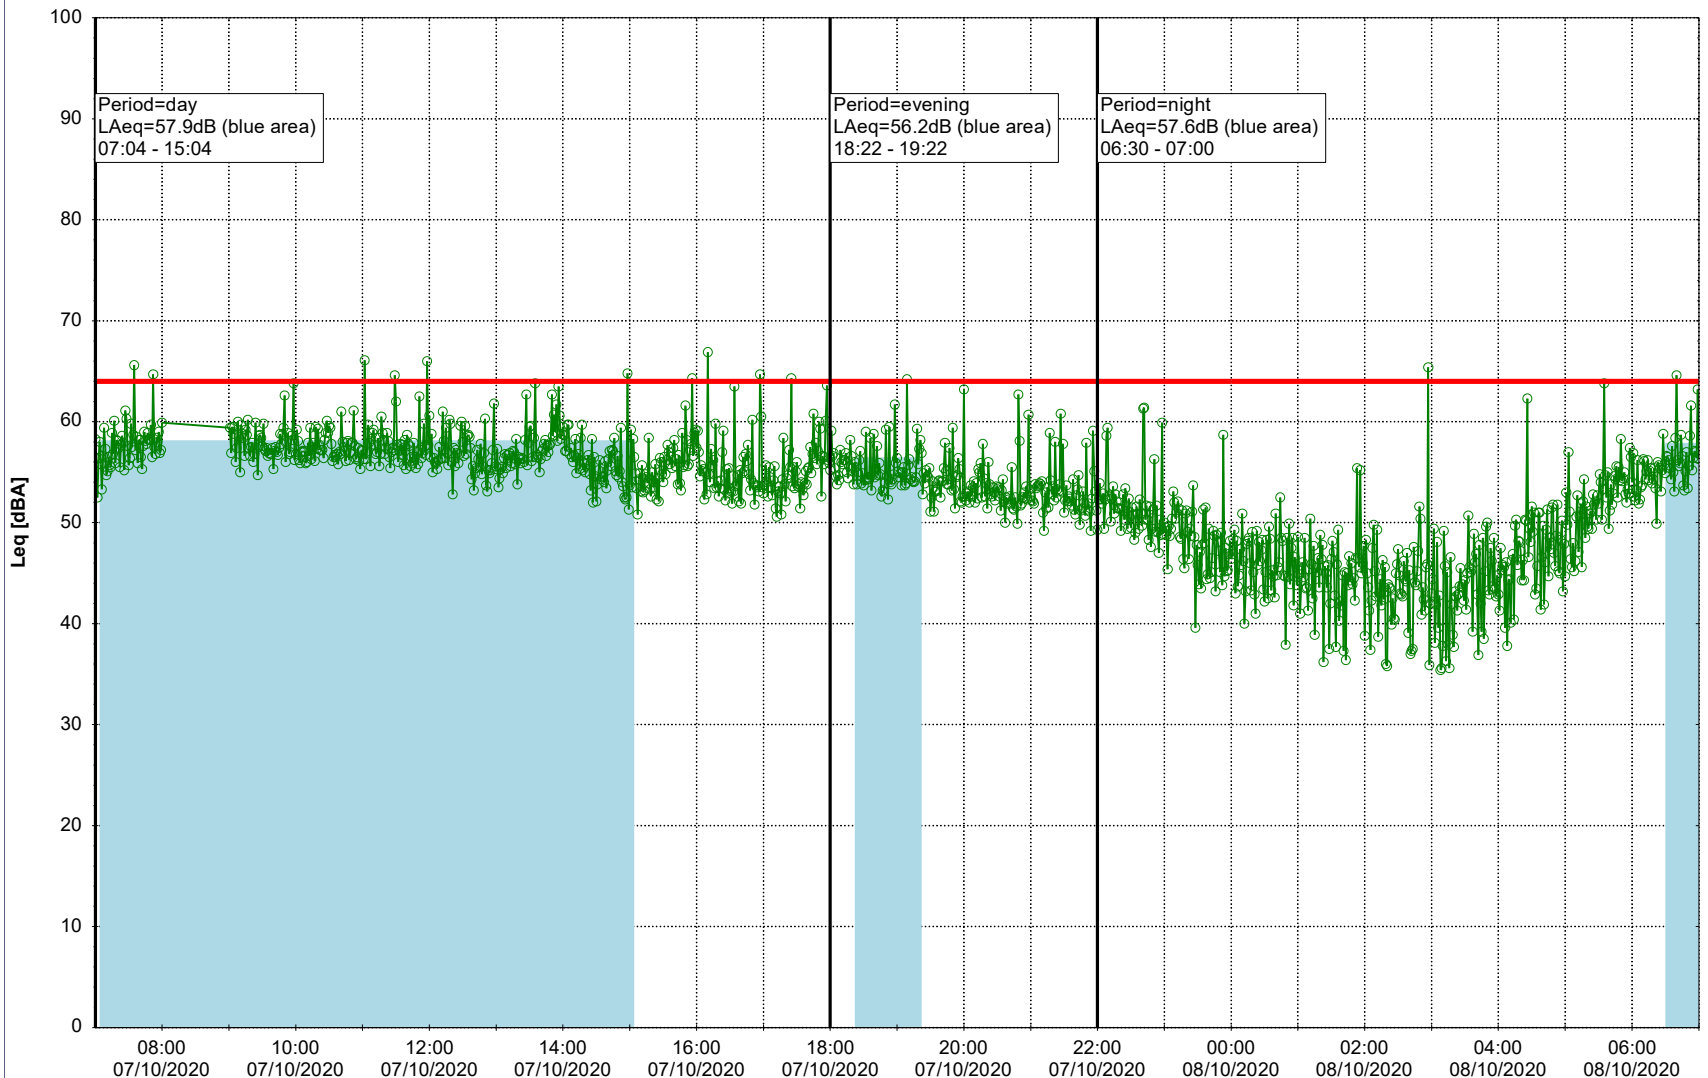

Noise Time Related Diagram

07/10/2020
08/10/2020

○○○ GAB_NS01