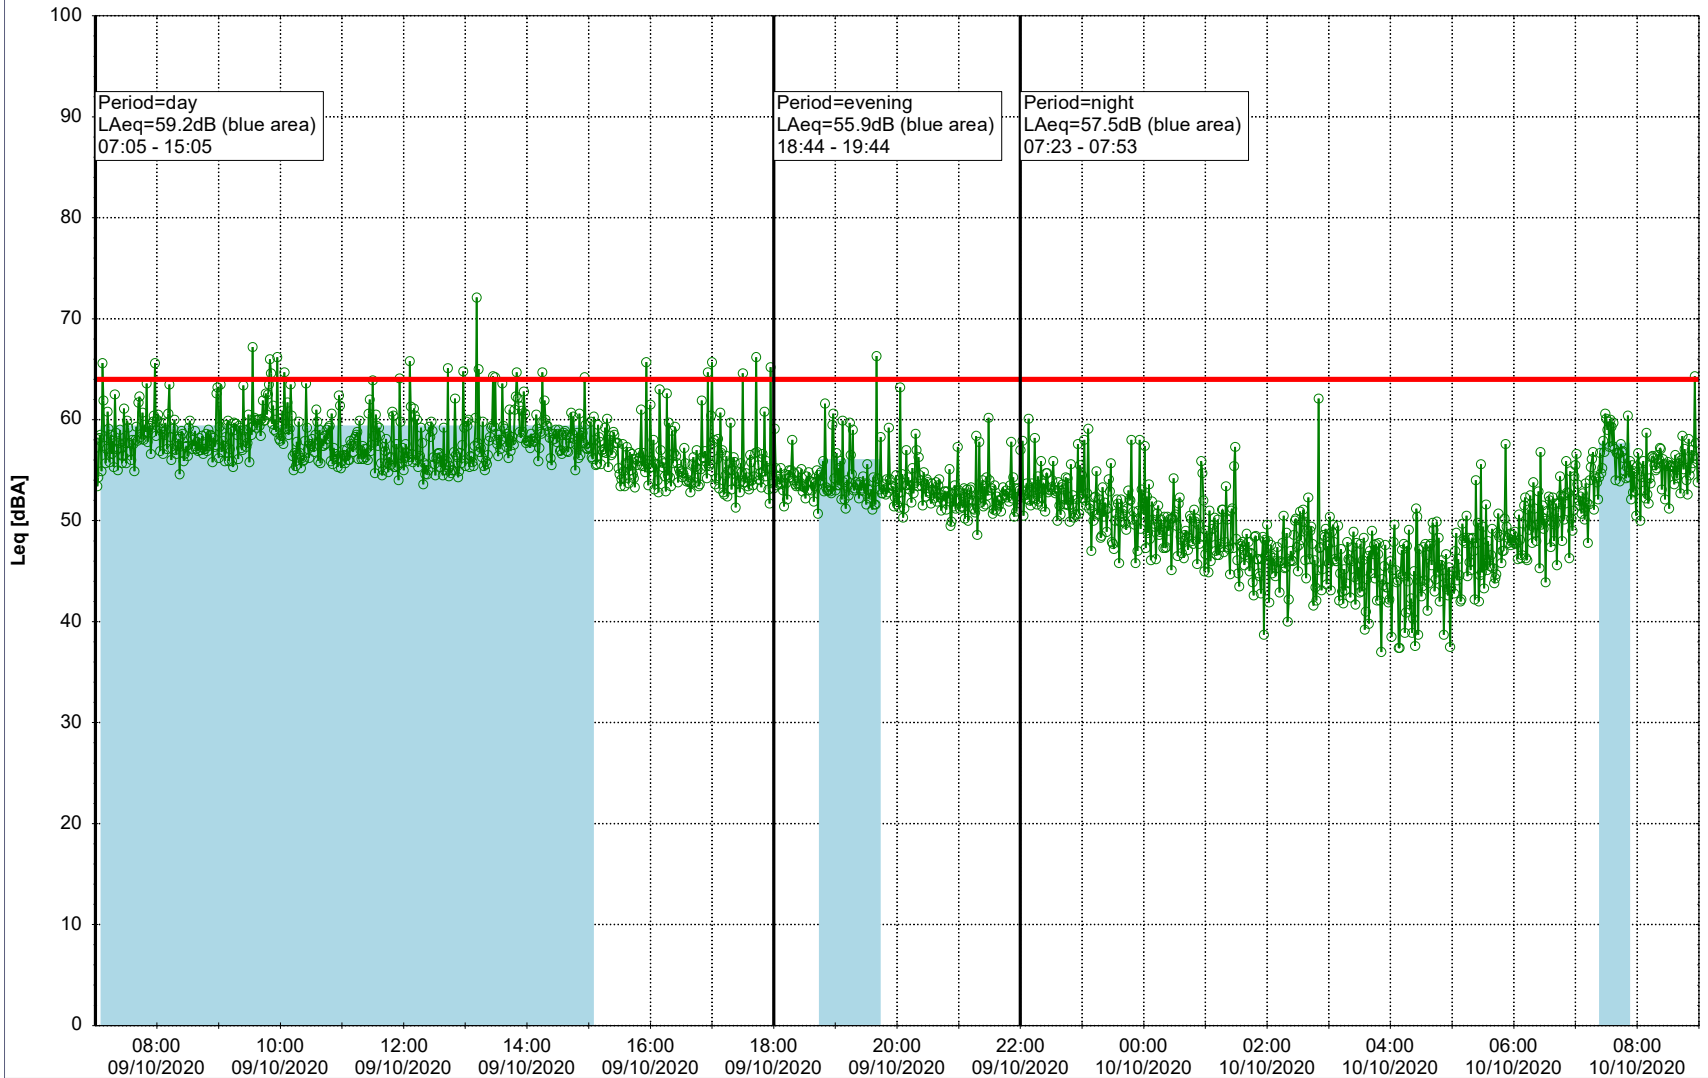

Project: Kronos Sydhavnen
Construction: Gåsebæk
Location: N-V

Remarks

...

Noise Time Related Diagram

09/10/2020
10/10/2020

○○○ GAB_NS01

Project: Kronos Sydhavnen
Construction: Gåsebæk
Location: N-V

Remarks

...

Noise Time Related Diagram

10/10/2020
11/10/2020

○○○○ GAB_NS01

Project: Kronos Sydhavnen
Construction: Gåsebæk
Location: N-V

Remarks

...

Noise Time Related Diagram