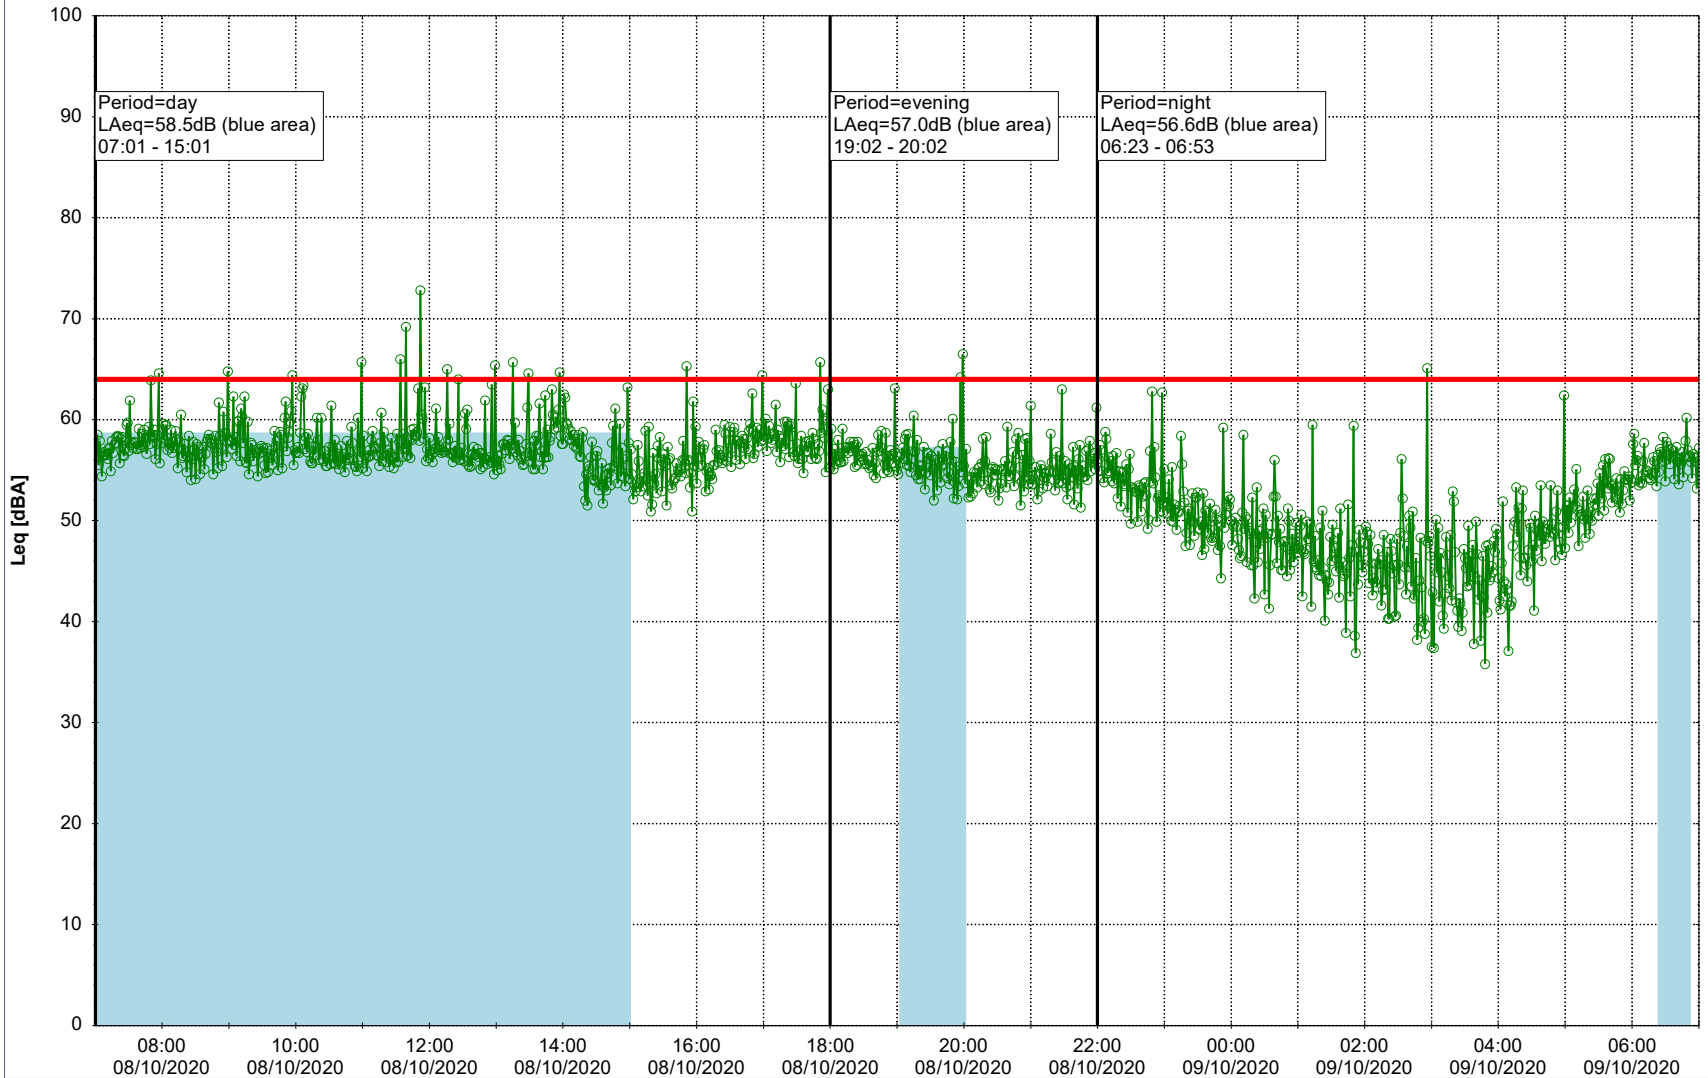

Noise Time Related Diagram

○○○ GAB_NS01