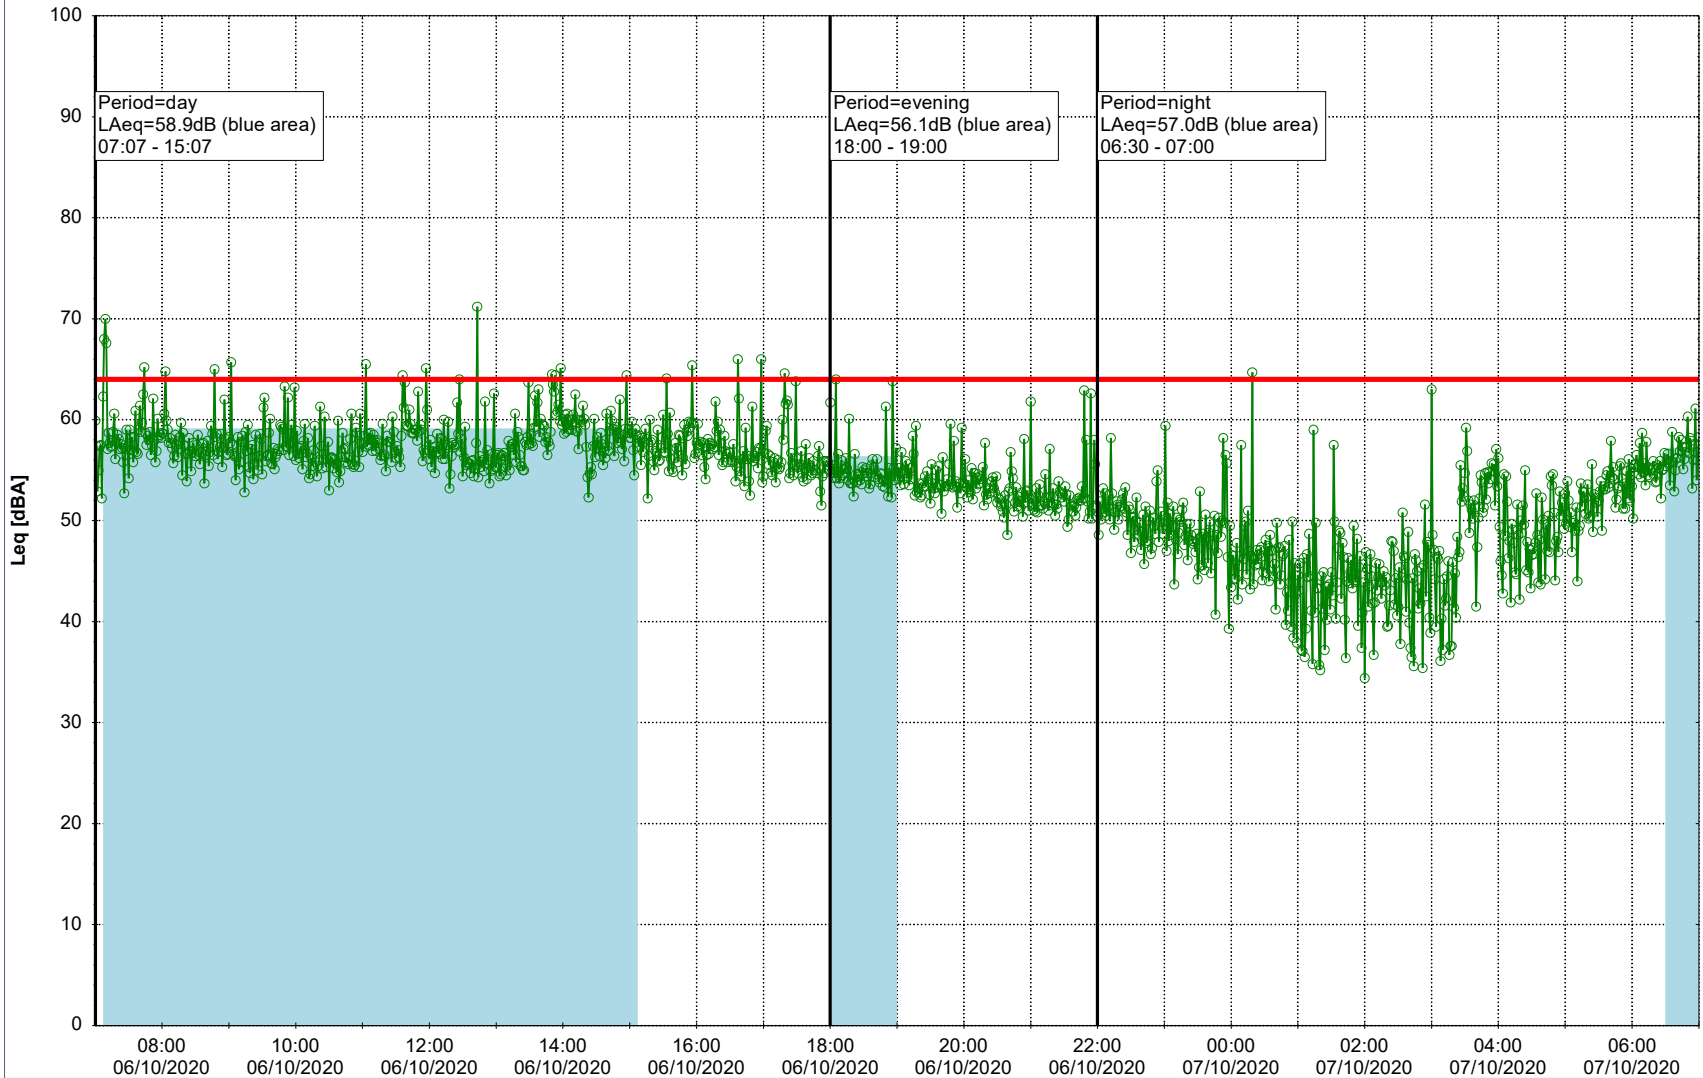

Project: Kronos Sydhavnen
Construction: Gåsebæk
Location: N-V

05/10/2020
06/10/2020

Remarks

...

Noise Time Related Diagram

○○○ GAB_NS01

Project: Kronos Sydhavnen
Construction: Gåsebæk
Location: N-V

06/10/2020
07/10/2020

Remarks

...

Noise Time Related Diagram

○○○ GAB_NS01

Project: Kronos Sydhavnen
Construction: Gåsebæk
Location: N-V

Remarks

...

Noise Time Related Diagram

07/10/2020
08/10/2020

○○○ GAB_NS01

Project: Kronos Sydhavnen
Construction: Gåsebæk
Location: N-V

08/10/2020
09/10/2020

Remarks

...

Noise Time Related Diagram

○○○ GAB_NS01

...

Noise Time Related Diagram

10/10/2020
11/10/2020

○○○○ GAB_NS01

Project: Kronos Sydhavnen
Construction: Gåsebæk
Location: N-V

Remarks

...

Noise Time Related Diagram