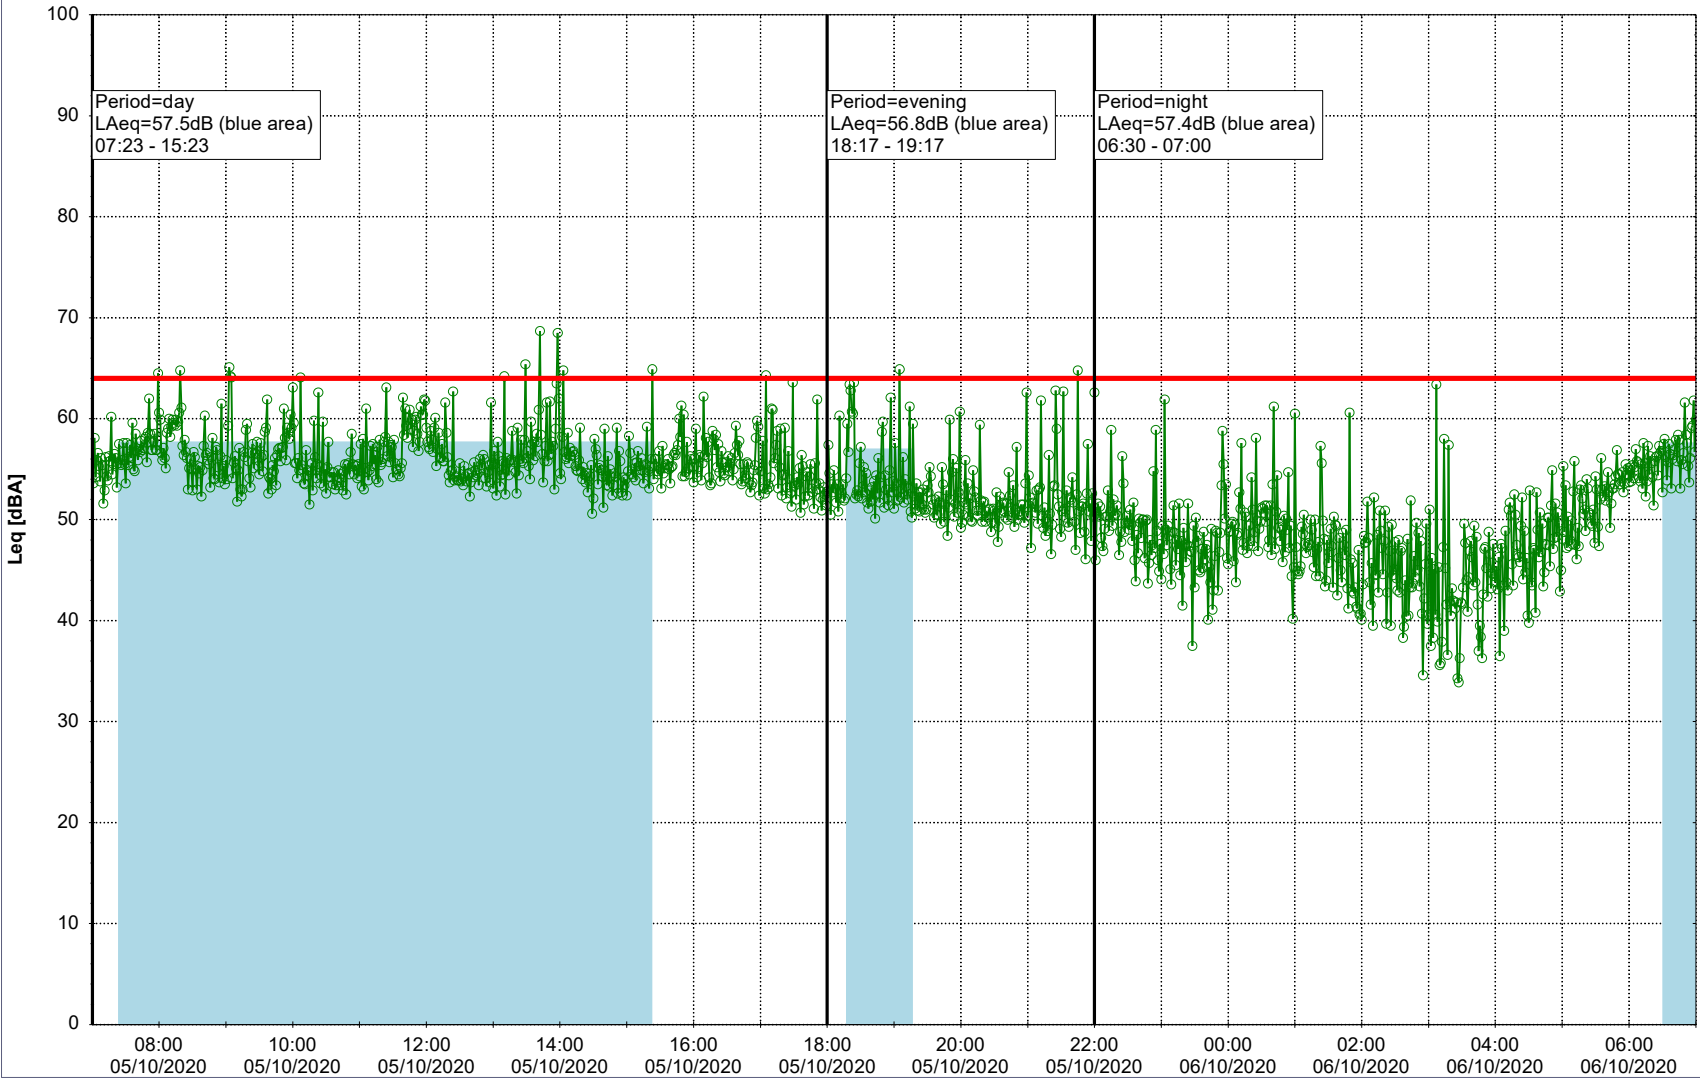

Project: Kronos Sydhavnen
Construction: Gåsebæk
Location: N-V

05/10/2020
06/10/2020

Remarks

...

Noise Time Related Diagram

○○○ GAB_NS01

Project: Kronos Sydhavnen
Construction: Gåsebæk
Location: N-V

06/10/2020
07/10/2020

Remarks

...

Noise Time Related Diagram

○○○ GAB_NS01

Project: Kronos Sydhavnen
Construction: Gåsebæk
Location: N-V

Remarks

...

Noise Time Related Diagram

07/10/2020
08/10/2020

○○○ GAB_NS01

Project: Kronos Sydhavnen
Construction: Gåsebæk
Location: N-V

08/10/2020
09/10/2020

Remarks

...

Noise Time Related Diagram

○○○ GAB_NS01

...

Noise Time Related Diagram

10/10/2020
11/10/2020

○○○○ GAB_NS01

Project: Kronos Sydhavnen
Construction: Gåsebæk
Location: N-V

Remarks

...

Noise Time Related Diagram