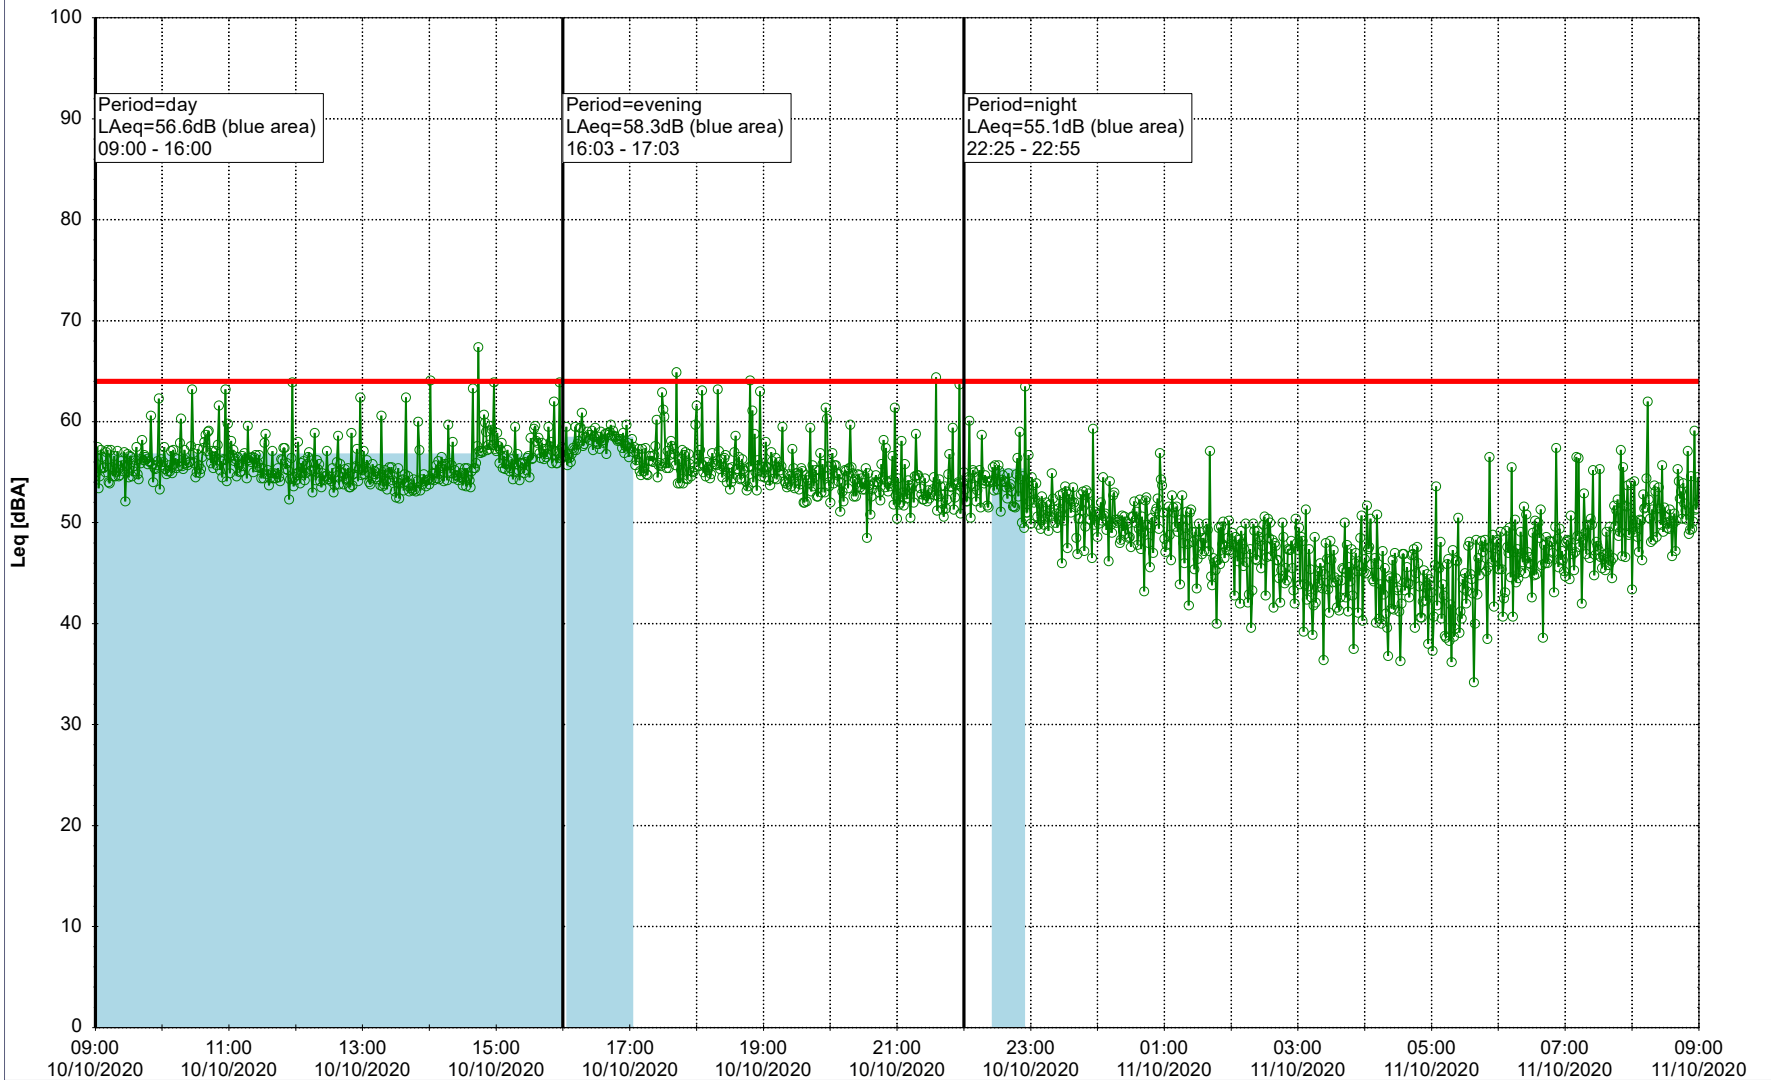

Project: Kronos Sydhavnen
Construction: Gåsebæk
Location: N-V

Remarks

...

Noise Time Related Diagram

09/10/2020
10/10/2020

○○○ GAB_NS01

Project: Kronos Sydhavnen
Construction: Gåsebæk
Location: N-V

Remarks

...

Noise Time Related Diagram

10/10/2020
11/10/2020

○○○○ GAB_NS01

Project: Kronos Sydhavnen
Construction: Gåsebæk
Location: N-V

Remarks

...

Noise Time Related Diagram