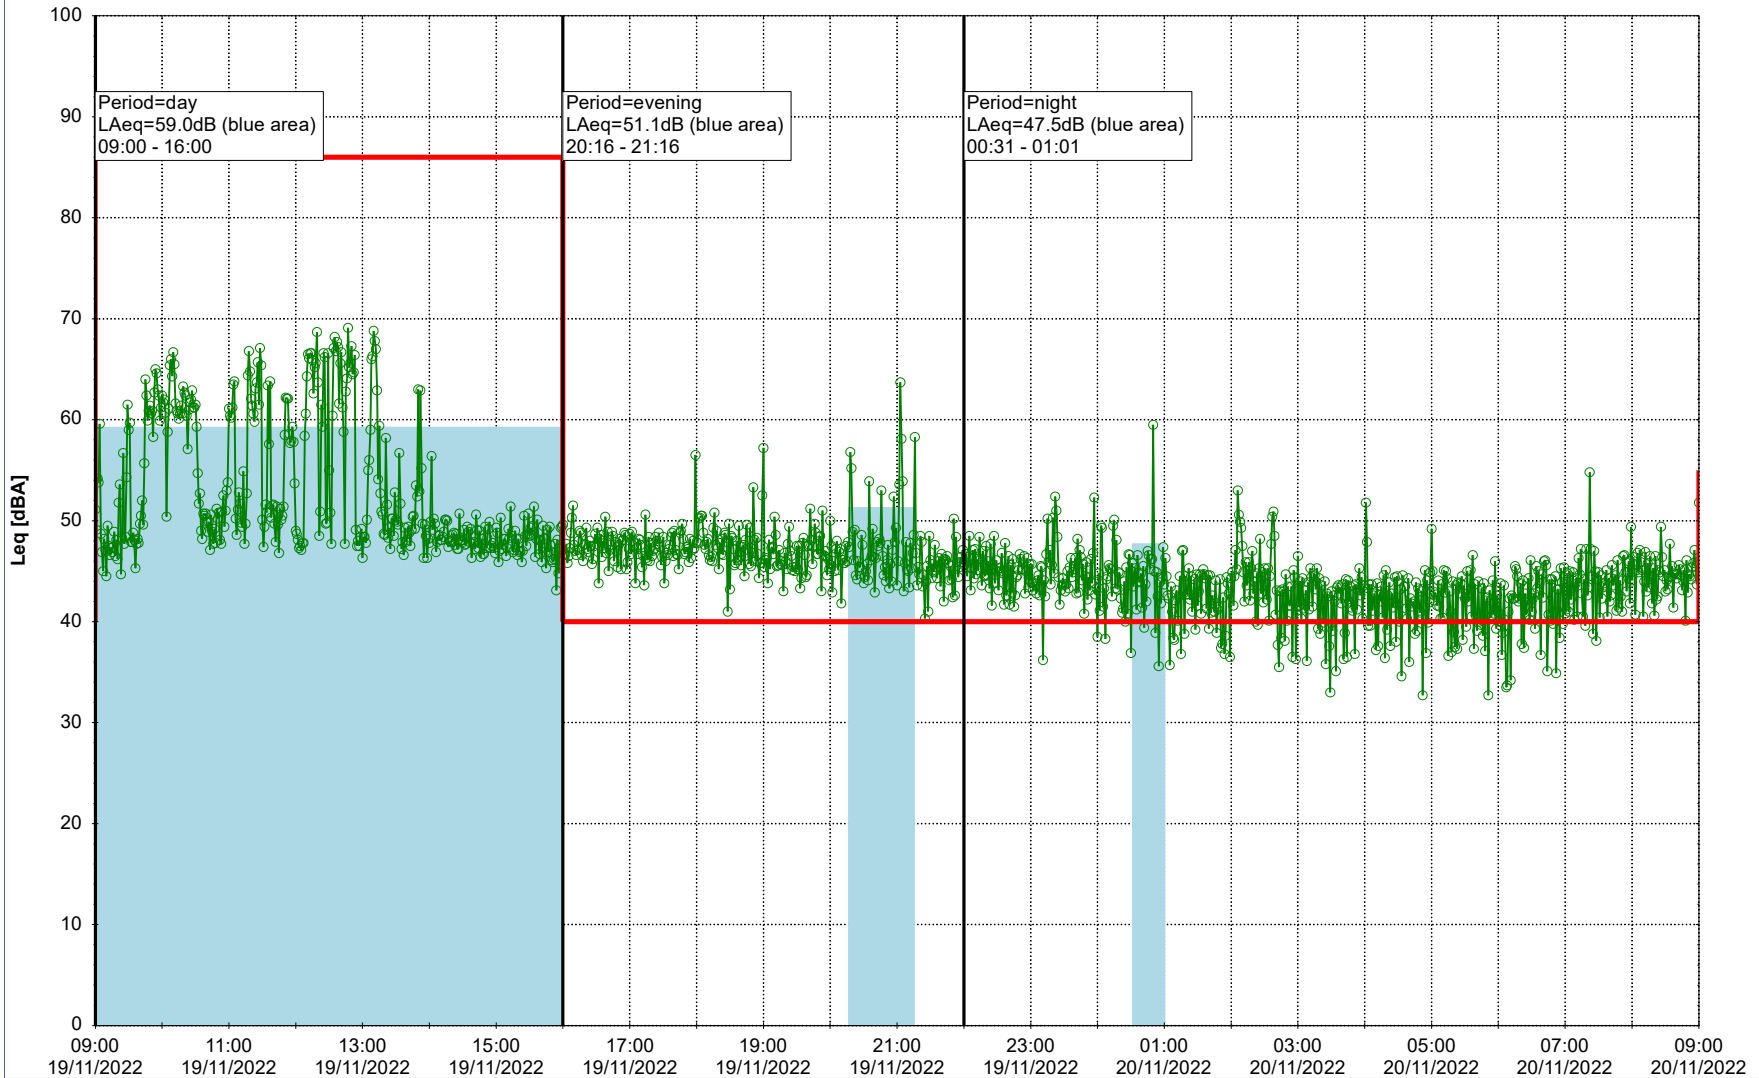

Noise Time Related Diagram

19/11/2022
20/11/2022

○○○○ MOP_NS01