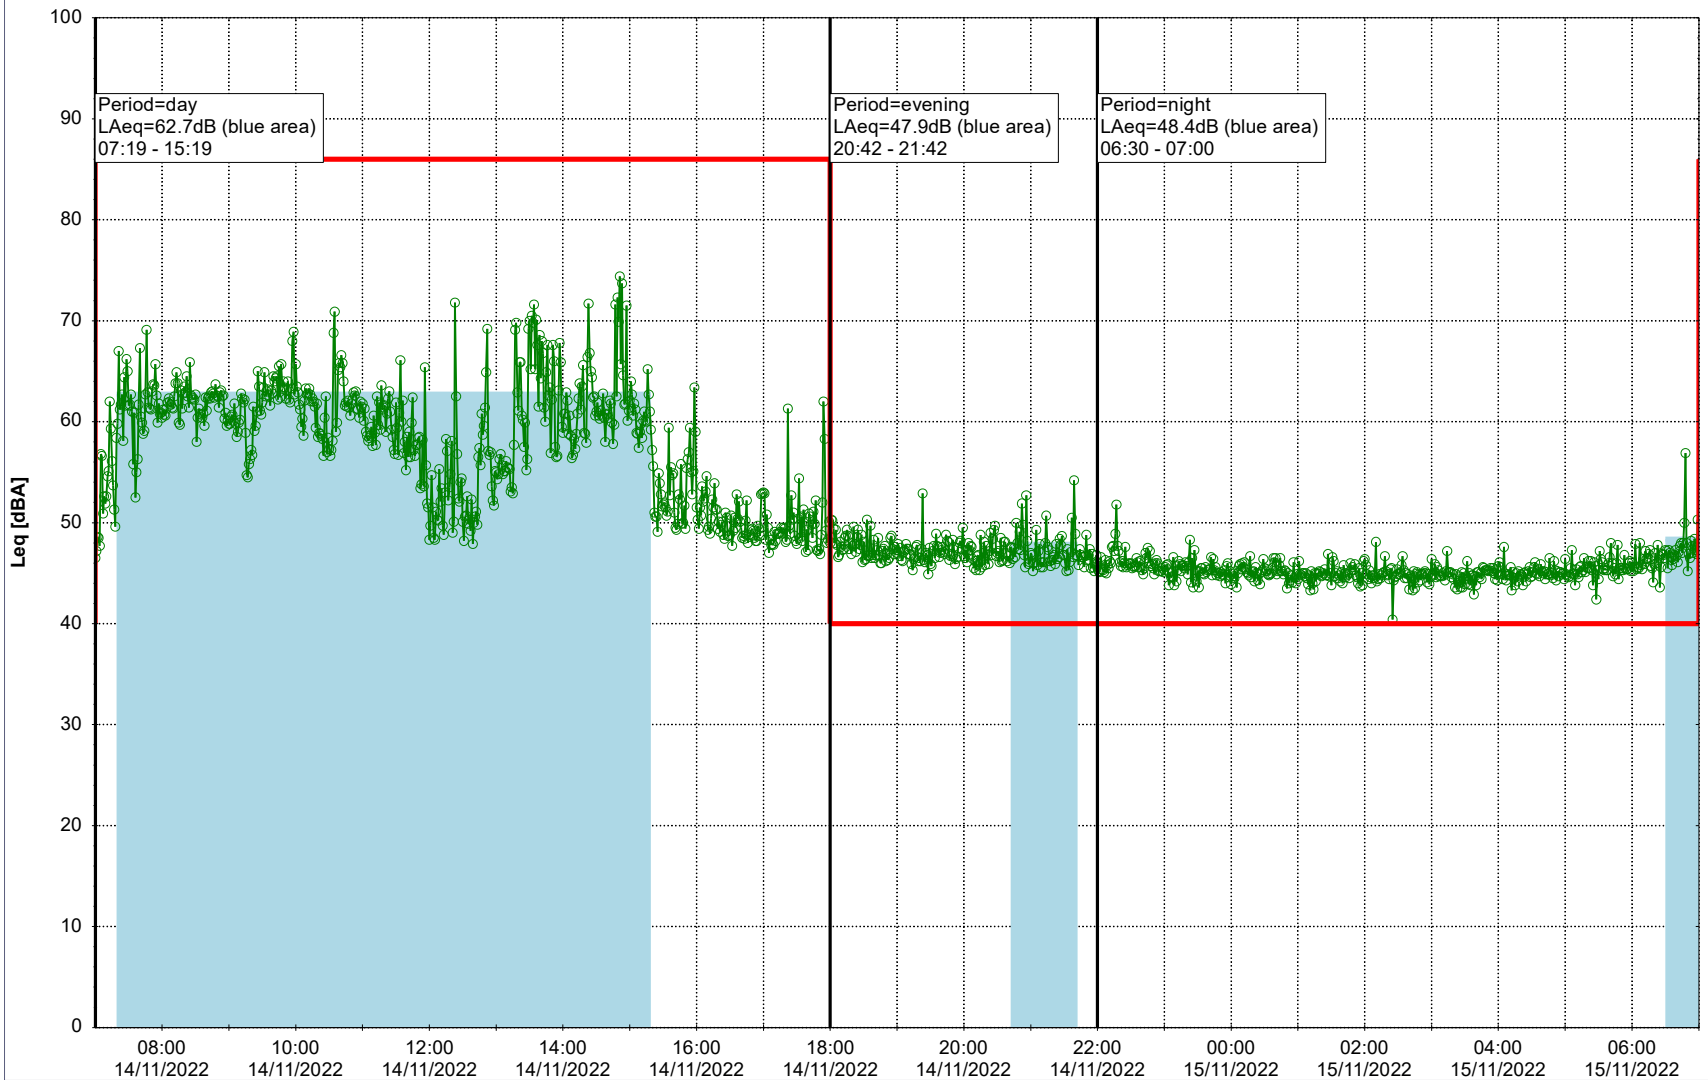

Project: Kronos Sydhavnen
Construction: Mozarts Plads
Location: N-V

Plan View

Remarks

...

Noise Time Related Diagram

14/11/2022
15/11/2022

○○○○ MOP_NS01

Project: Kronos Sydhavnen
Construction: Mozarts Plads
Location: N-V

Plan View

Remarks

...

Noise Time Related Diagram

15/11/2022
16/11/2022

○○○○ MOP_NS01

Project: Kronos Sydhavnen
Construction: Mozarts Plads
Location: N-V

Plan View