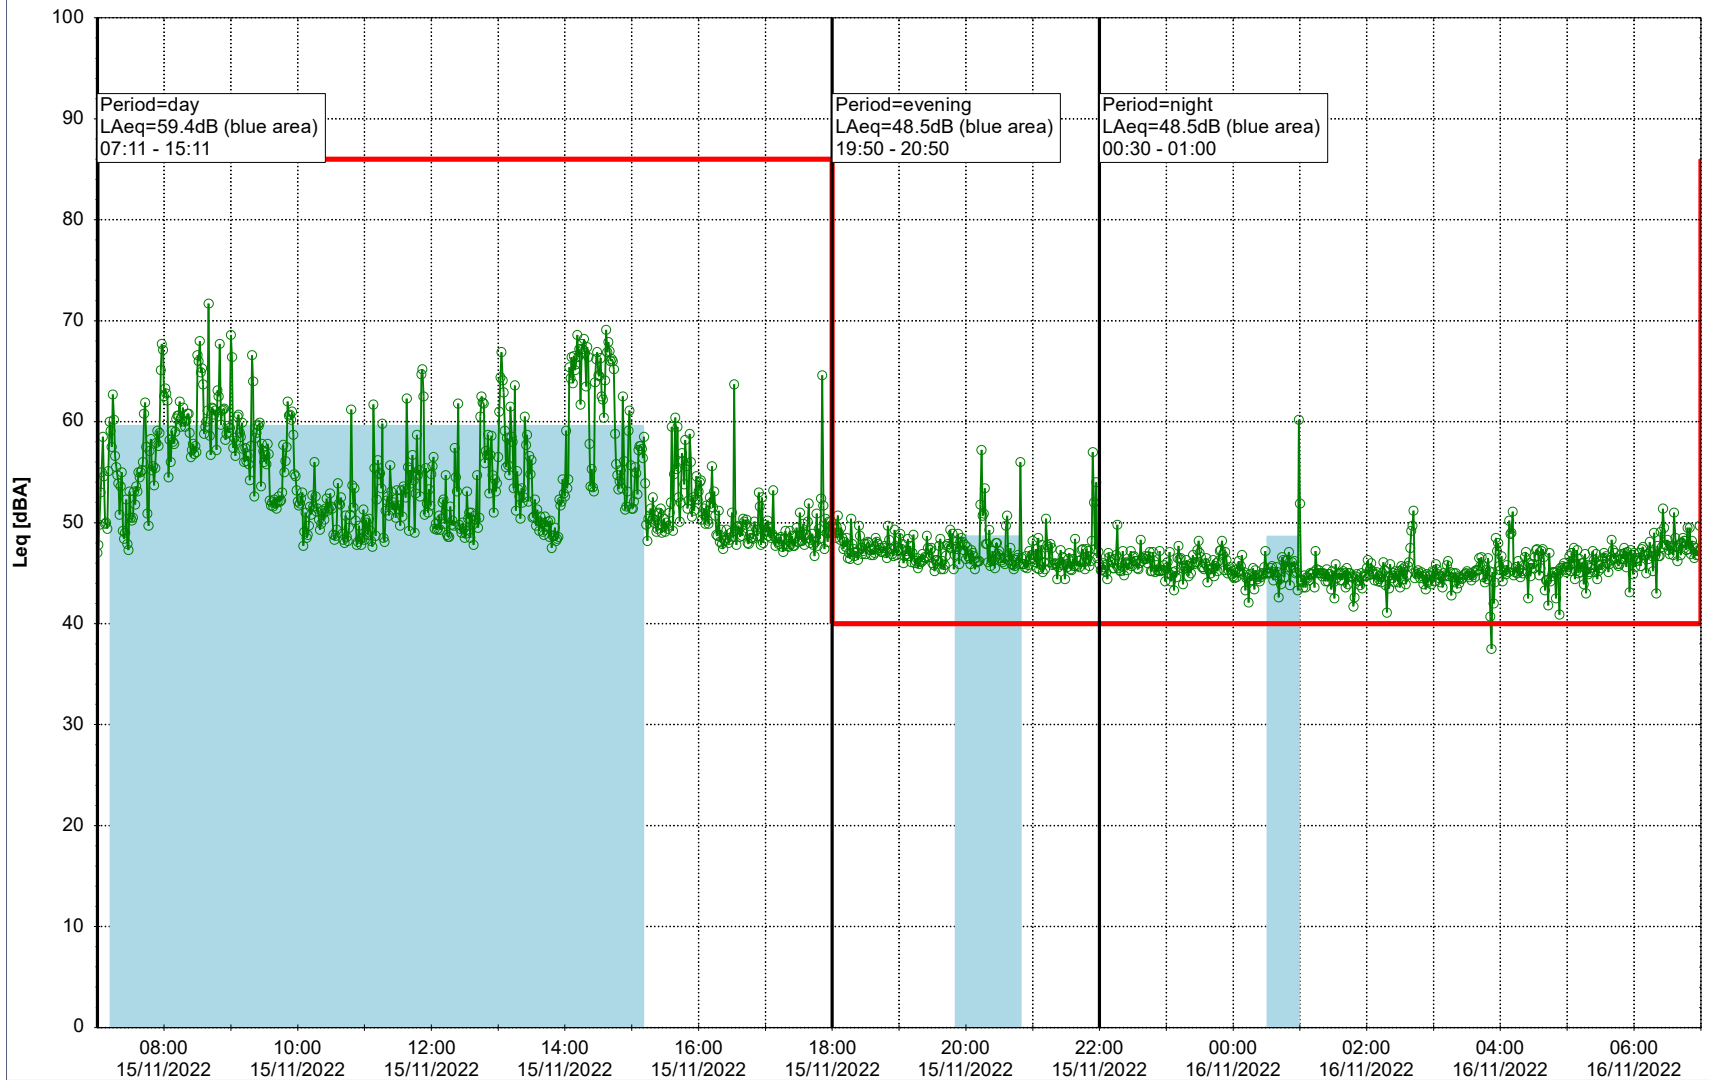

Plan View

Remarks

...

Noise Time Related Diagram

15/11/2022
16/11/2022

○○○○ MOP_NS01

Project: Kronos Sydhavnen
Construction: Mozarts Plads
Location: N-V

Plan View