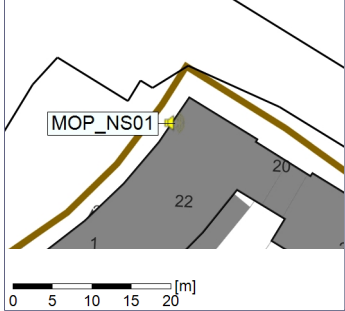

...

Noise Time Related Diagram

17/11/2022
18/11/2022

○○○○ MOP_NS01

Project: Kronos Sydhavnen
Construction: Mozarts Plads
Location: N-V

Plan View

Remarks

...