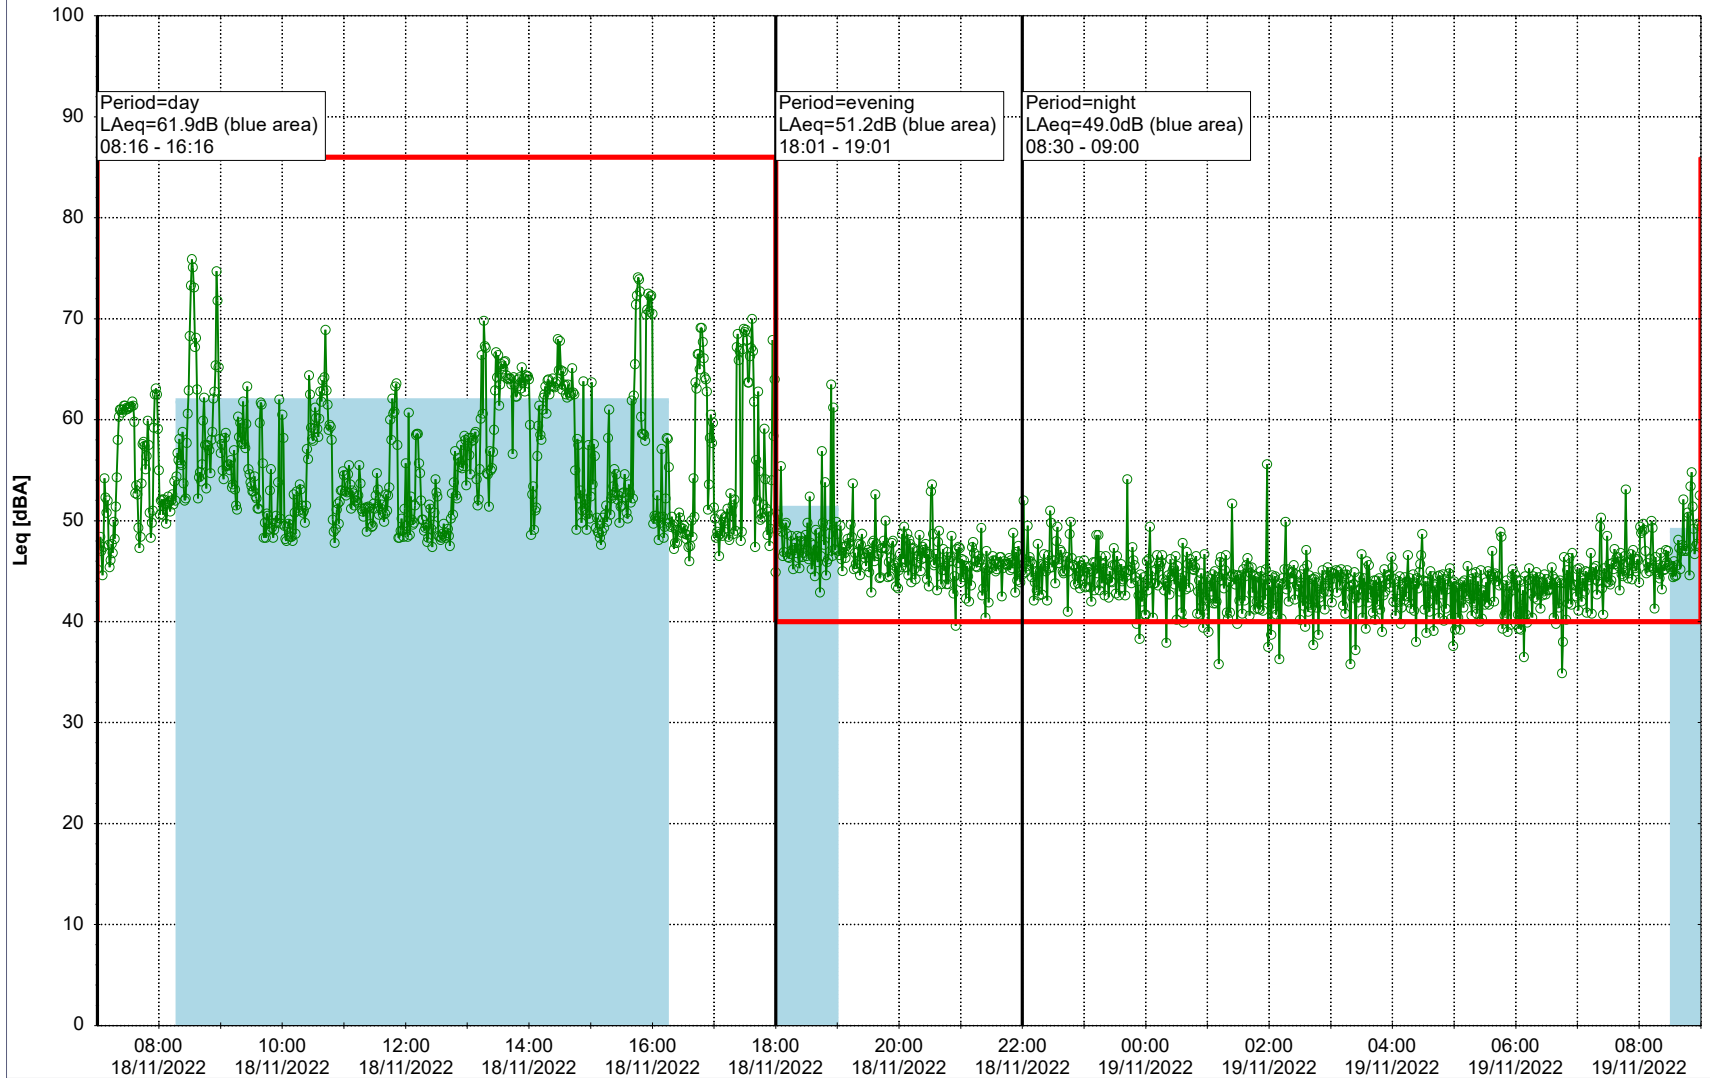

...

Noise Time Related Diagram

17/11/2022
18/11/2022

○○○○ MOP_NS01

Project: Kronos Sydhavnen
Construction: Mozarts Plads
Location: N-V

Plan View

Remarks

...

Noise Time Related Diagram

18/11/2022
19/11/2022

○○○○ MOP_NS01

Project: Kronos Sydhavnen
Construction: Mozarts Plads
Location: N-V

Plan View

Remarks

...

Noise Time Related Diagram