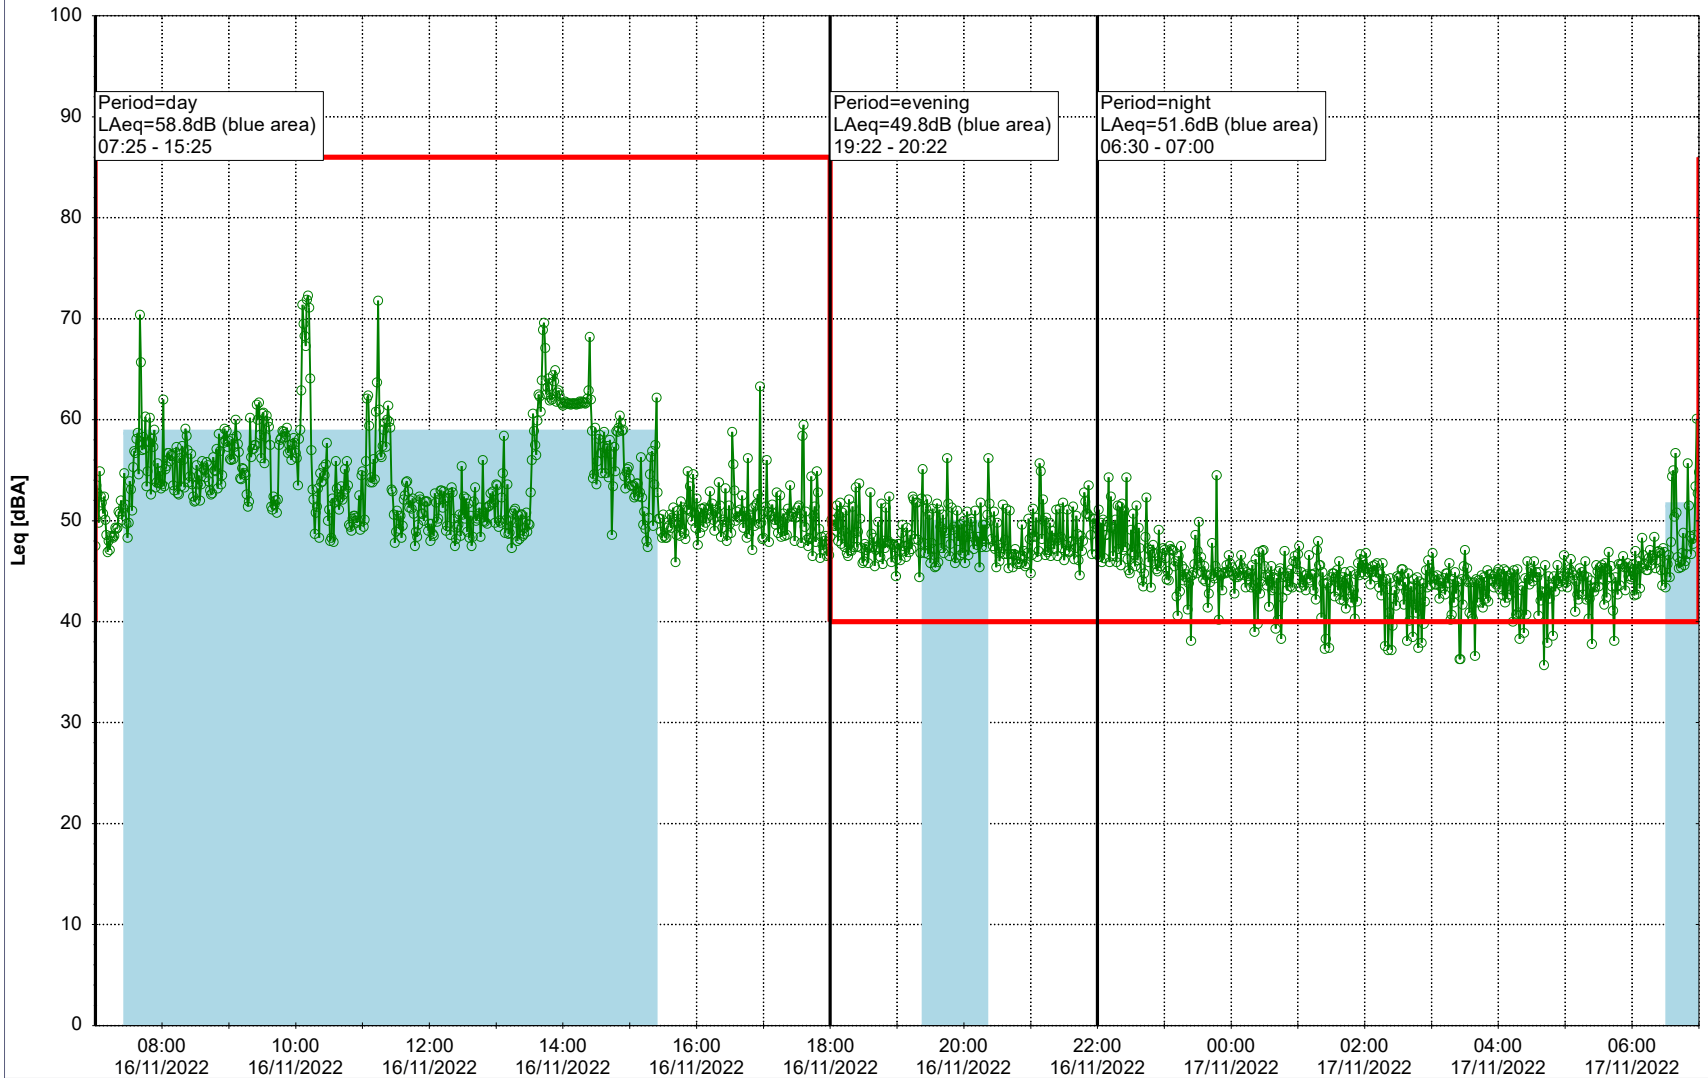

Noise Time Related Diagram

16/11/2022
17/11/2022

○○○○ MOP_NS01