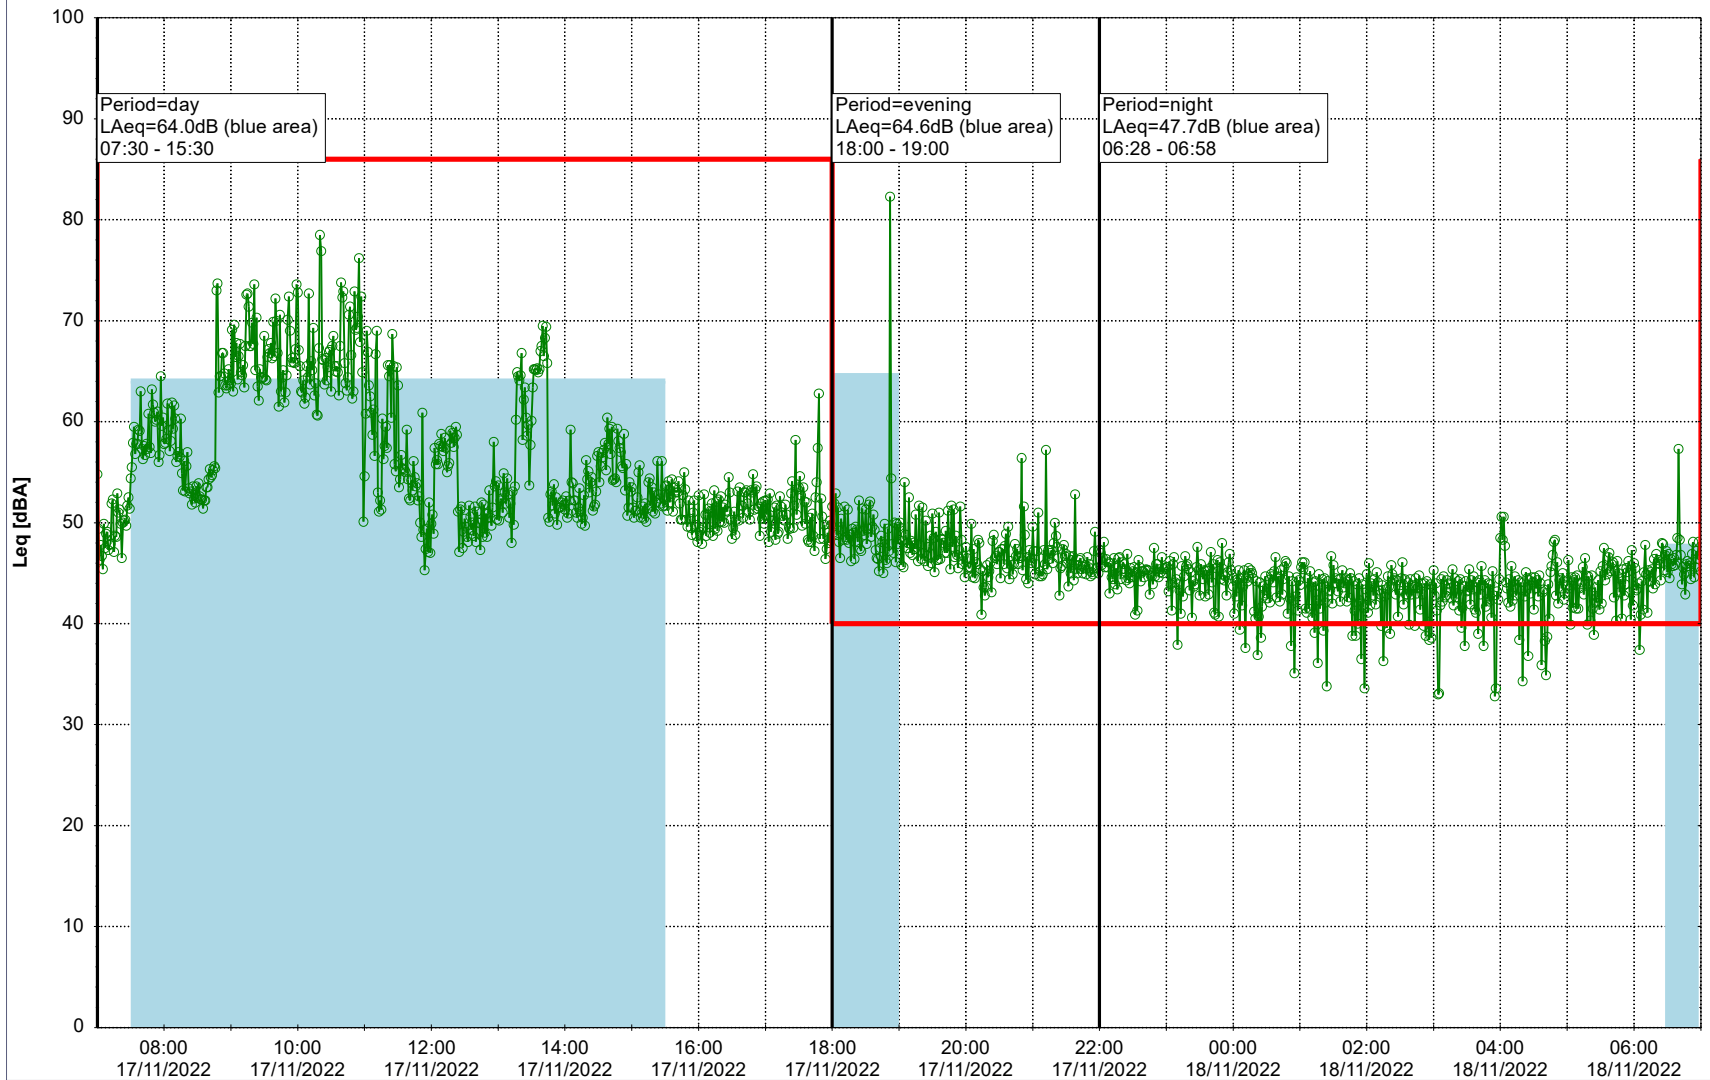

Noise Time Related Diagram

17/11/2022
18/11/2022

○○○○ MOP_NS01