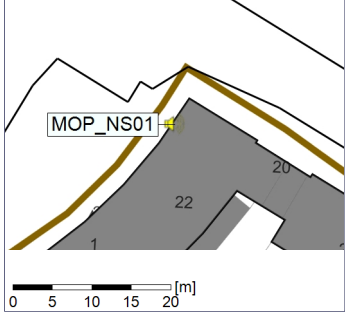

Plan View

Remarks

...

Noise Time Related Diagram

15/11/2022
16/11/2022

○○○○ MOP_NS01

Project: Kronos Sydhavnen
Construction: Mozarts Plads
Location: N-V

Plan View