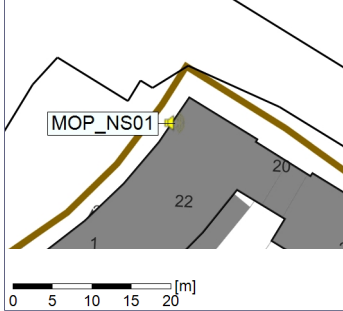

Remarks

...

Noise Time Related Diagram

16/11/2022
17/11/2022

○○○○ MOP_NS01

Project: Kronos Sydhavnen
Construction: Mozarts Plads
Location: N-V

Plan View

Remarks