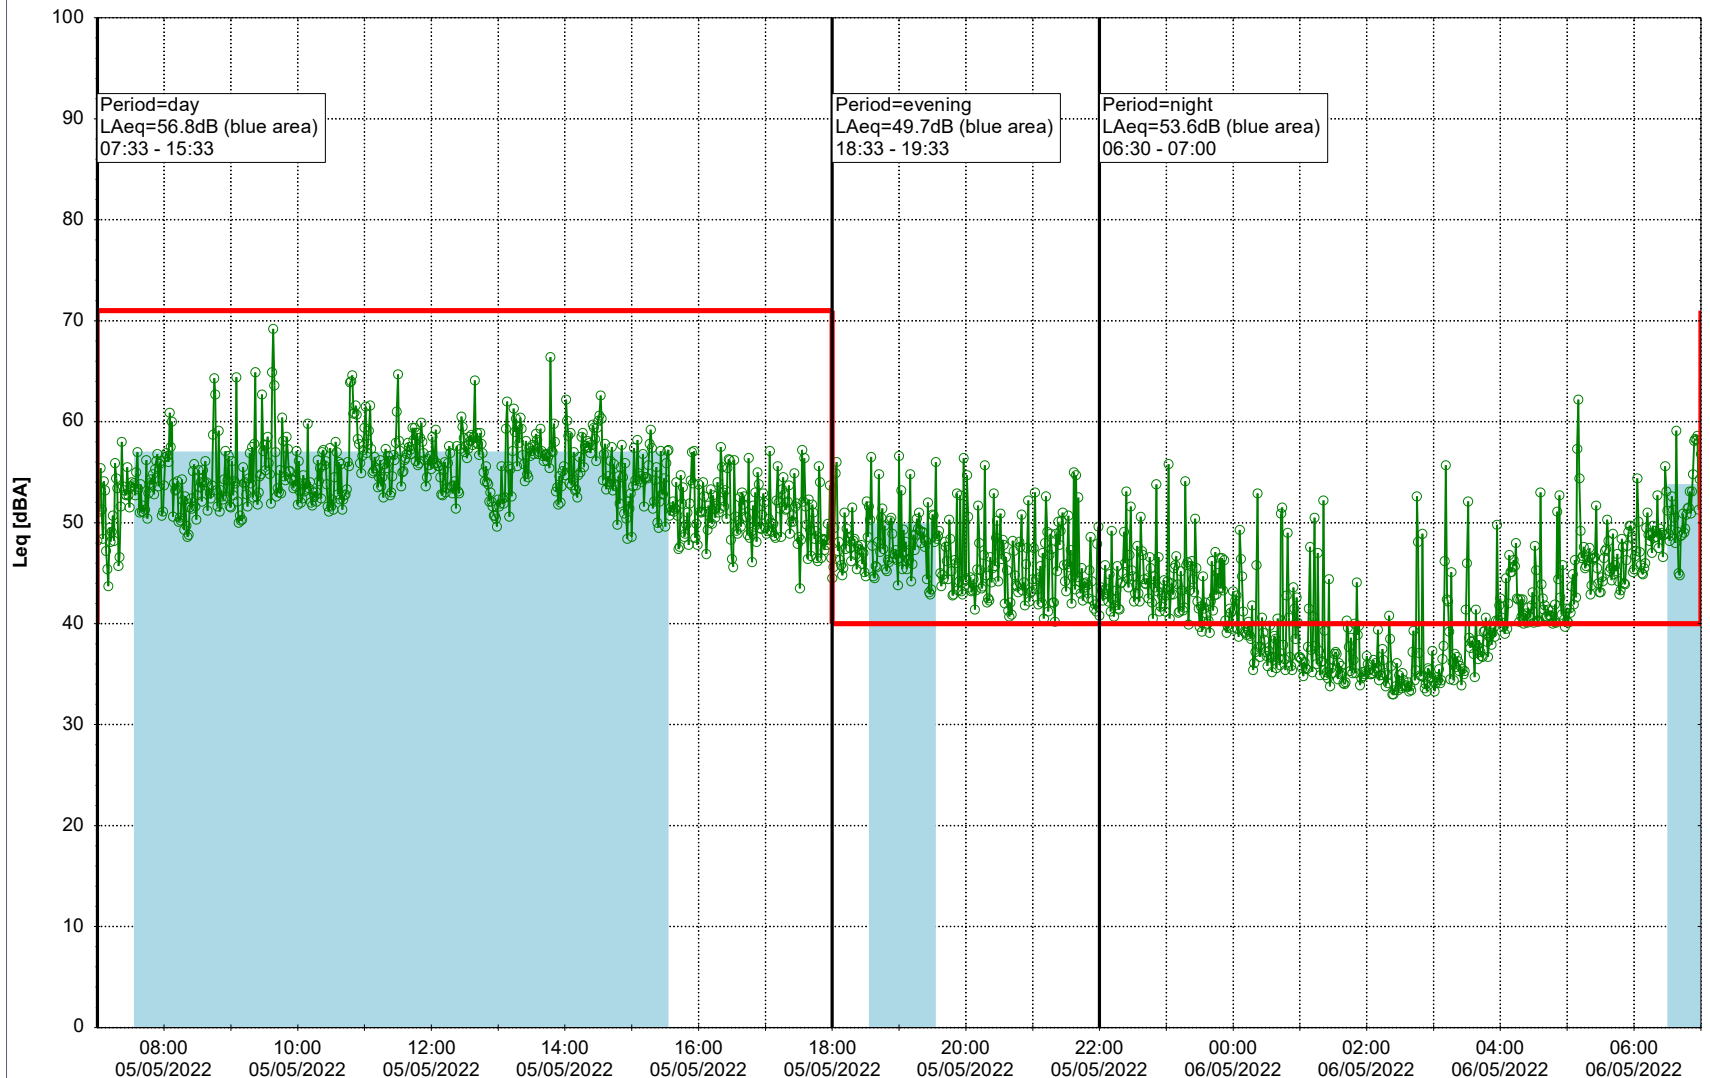

Plan View

Remarks

...

Noise Time Related Diagram

○○○ NEL_NS01

Project: Kronos Sydhavnen
Construction: Ny Ellebjerg
Location: N-V

Plan View

Remarks

...

Noise Time Related Diagram

06/05/2022
07/05/2022

○○○ NEL_NS01

Project: Kronos Sydhavnen
Construction: Ny Ellebjerg
Location: N-V

Plan View

Remarks

...

Noise Time Related Diagram

07/05/2022
08/05/2022

○ ○ ○ ○ NEL_NS01

Project: Kronos Sydhavnen
Construction: Ny Ellebjerg
Location: N-V

08/05/2022
09/05/2022

Noise Time Related Diagram

○○○ NEL_NS01

Remarks