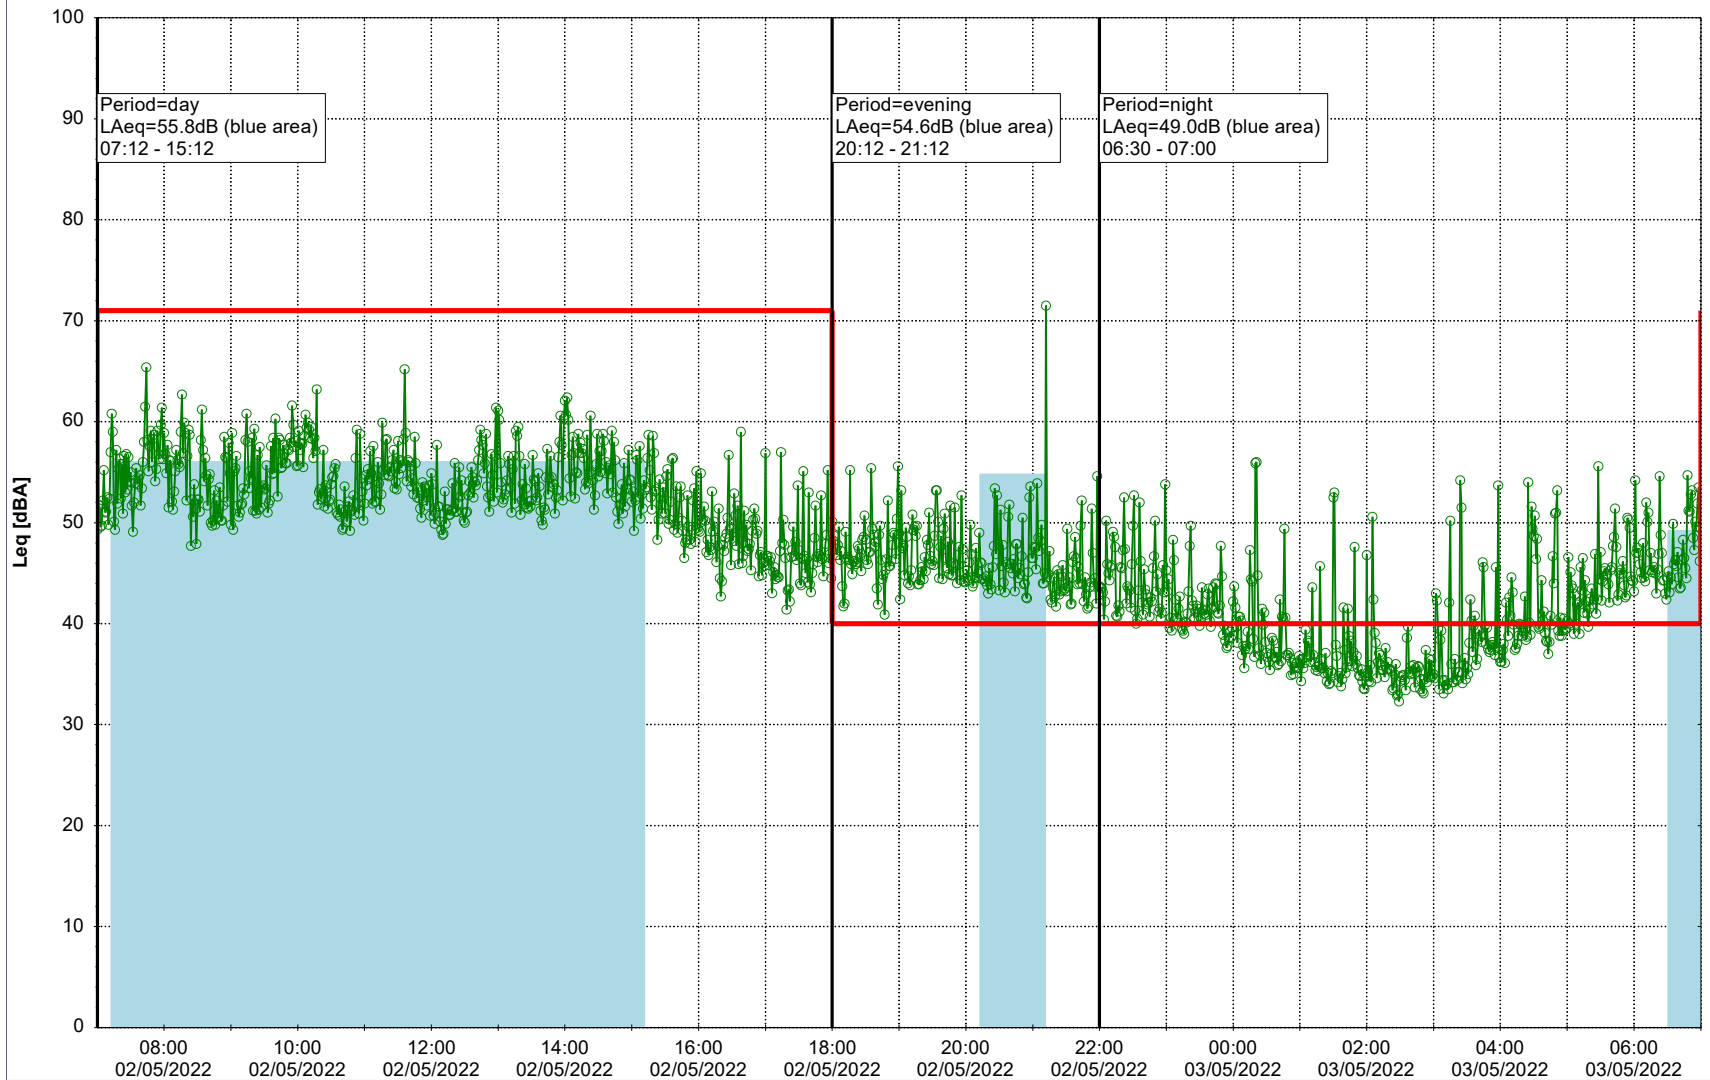

Project: Kronos Sydhavnen
Construction: Ny Ellebjerg
Location: N-V

Plan View

Remarks

...

Noise Time Related Diagram

02/05/2022

03/05/2022

○ NEL_NS01

Project: Kronos Sydhavnen
Construction: Ny Ellebjerg
Location: N-V

Plan View

Remarks

...

Noise Time Related Diagram

03/05/2022
04/05/2022

○○○ NEL_NS01

Project: Kronos Sydhavnen
Construction: Ny Ellebjerg
Location: N-V

04/05/2022
05/05/2022

Plan View

Remarks

...

Noise Time Related Diagram

○○○ NEL_NS01

Project: Kronos Sydhavnen
Construction: Ny Ellebjerg
Location: N-V

05/05/2022
06/05/2022

Plan View

Remarks

...

Noise Time Related Diagram

○○○ NEL_NS01

Project: Kronos Sydhavnen
Construction: Ny Ellebjerg
Location: N-V

Plan View

Remarks