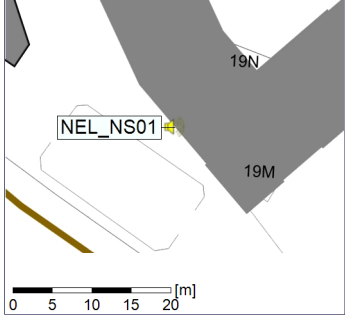

...

Noise Time Related Diagram

06/05/2022
07/05/2022

○○○ NEL_NS01

Project: Kronos Sydhavnen
Construction: Ny Ellebjerg
Location: N-V

Plan View

Remarks

...