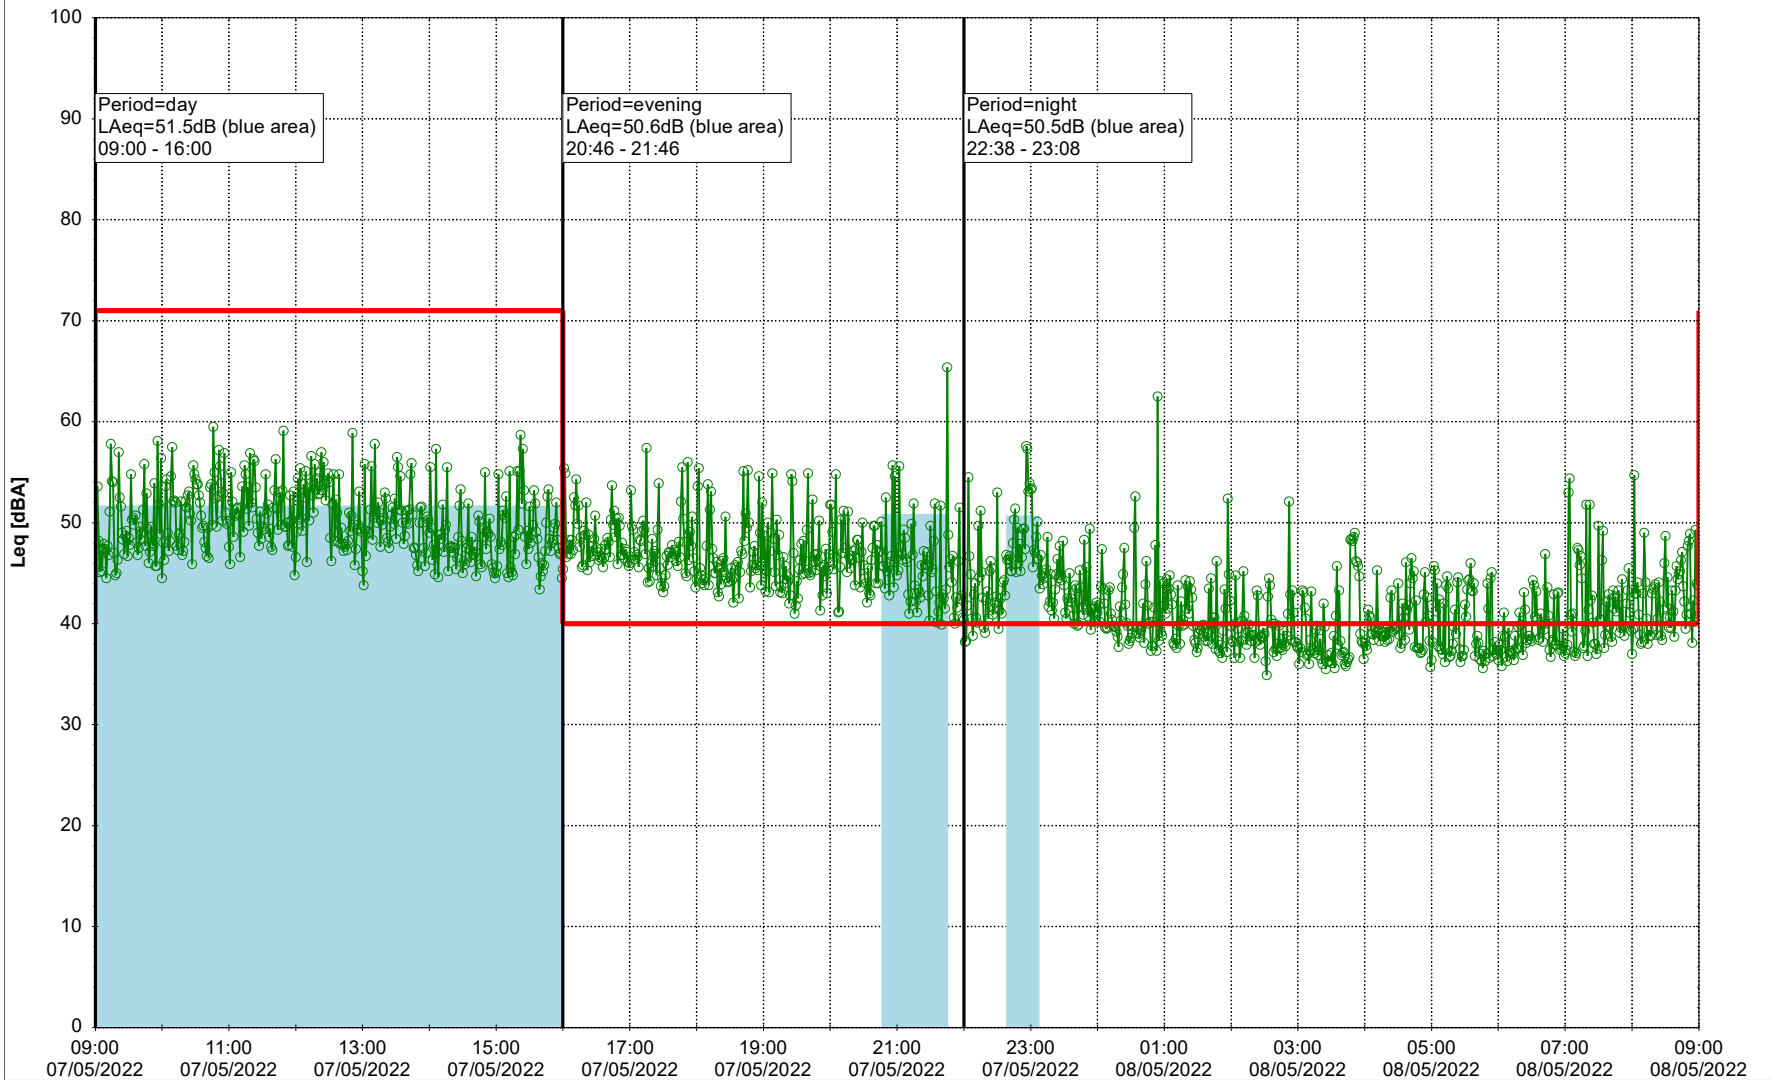

Plan View

Remarks

...

Noise Time Related Diagram

○○○ NEL_NS01

Project: Kronos Sydhavnen
Construction: Ny Ellebjerg
Location: N-V

Plan View

Remarks

...

Noise Time Related Diagram

06/05/2022
07/05/2022

○○○ NEL_NS01

Project: Kronos Sydhavnen
Construction: Ny Ellebjerg
Location: N-V

Plan View

Remarks

...

Noise Time Related Diagram

07/05/2022
08/05/2022

○ ○ ○ ○ NEL_NS01

Project: Kronos Sydhavnen
Construction: Ny Ellebjerg
Location: N-V

08/05/2022
09/05/2022

Noise Time Related Diagram

○○○ NEL_NS01

Remarks