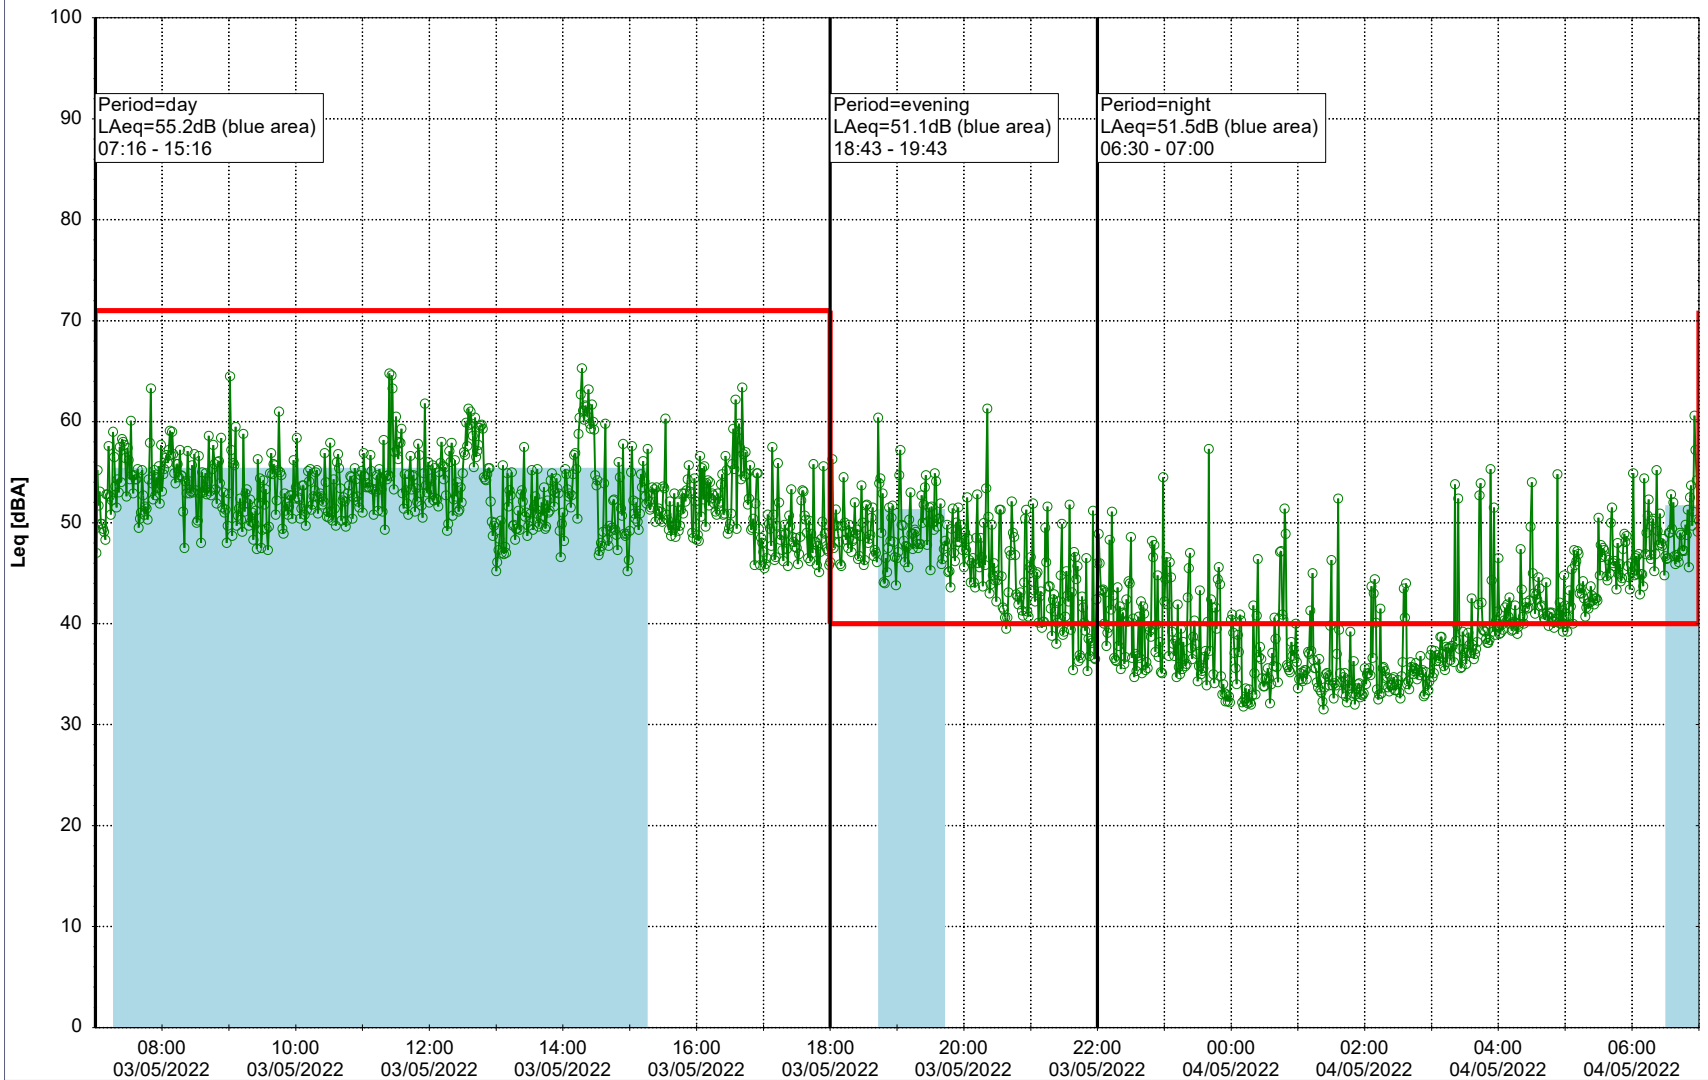

Noise Time Related Diagram

03/05/2022
04/05/2022

○○○ NEL_NS01