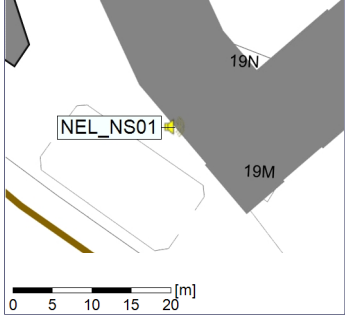

04/05/2022
05/05/2022

Plan View

Remarks

...

Noise Time Related Diagram

○○○ NEL_NS01

Project: Kronos Sydhavnen
Construction: Ny Ellebjerg
Location: N-V

05/05/2022
06/05/2022

Plan View

Remarks

...

Noise Time Related Diagram

○○○ NEL_NS01

Project: Kronos Sydhavnen
Construction: Ny Ellebjerg
Location: N-V

Plan View

Remarks