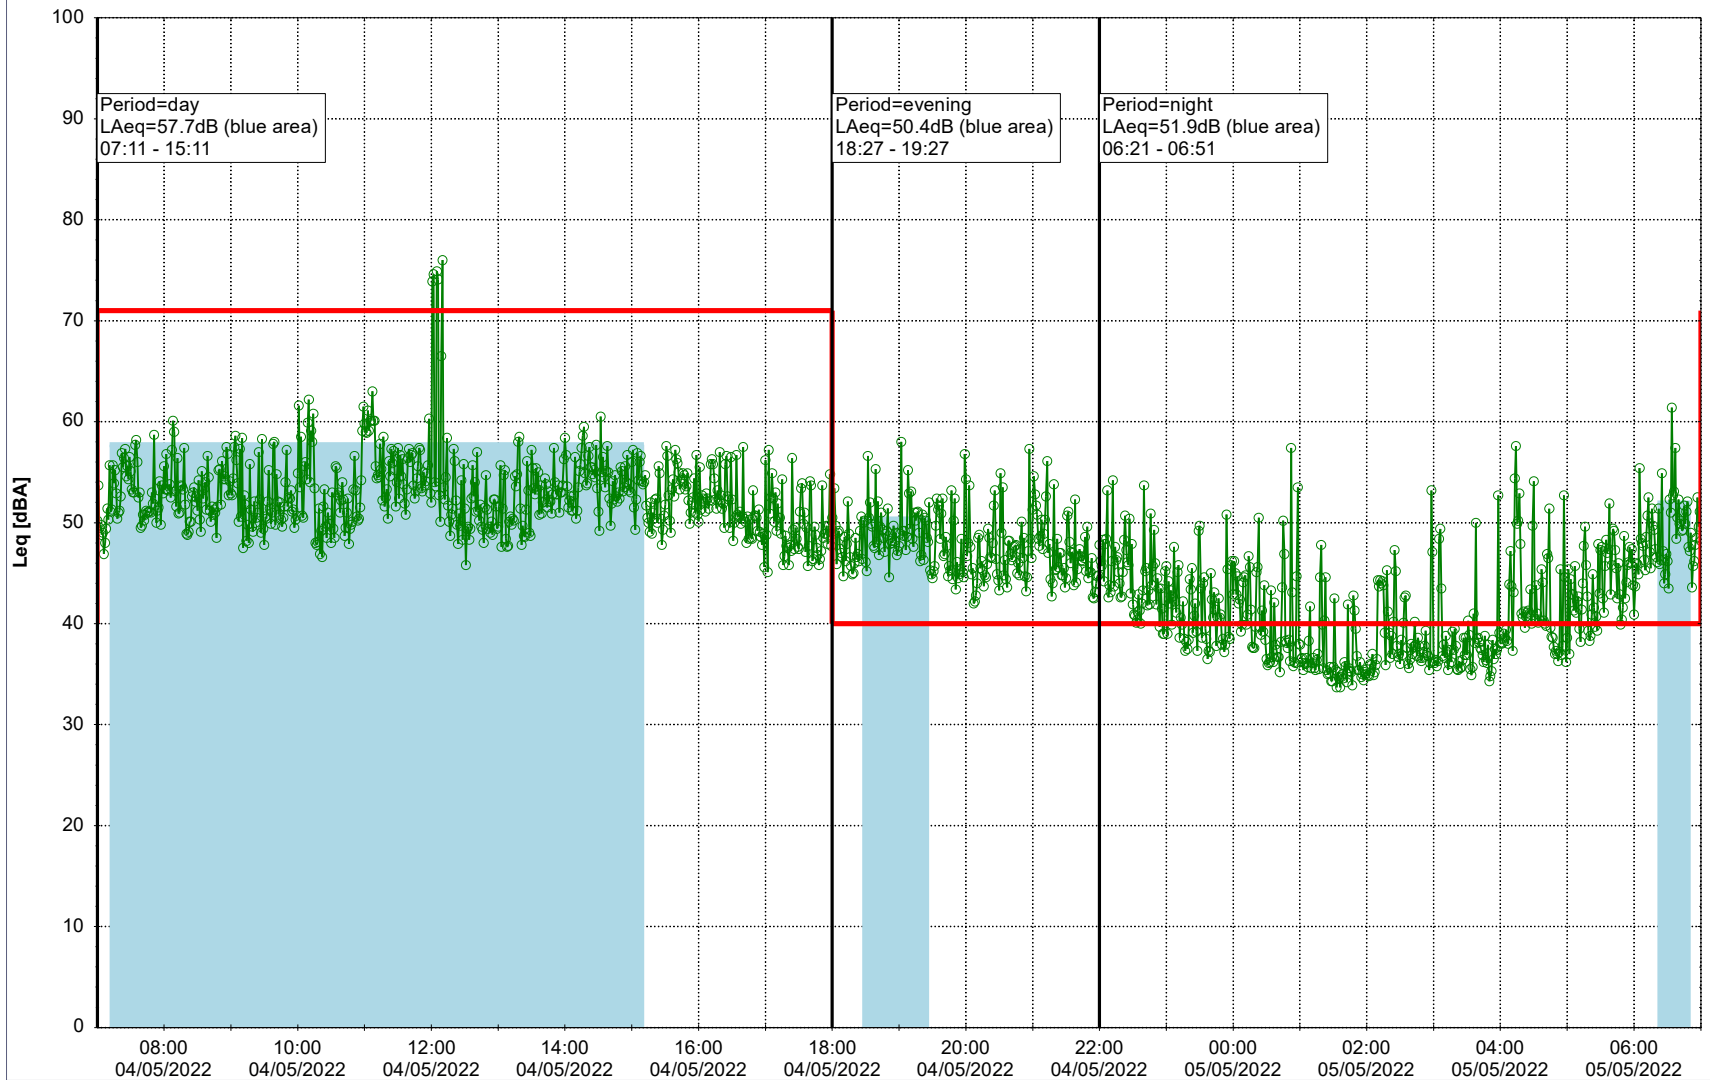

04/05/2022
05/05/2022

Plan View

Remarks

...

Noise Time Related Diagram

○○○ NEL_NS01

Project: Kronos Sydhavnen
Construction: Ny Ellebjerg
Location: N-V

05/05/2022
06/05/2022

Plan View

Remarks

...

Noise Time Related Diagram

○○○ NEL_NS01

Project: Kronos Sydhavnen
Construction: Ny Ellebjerg
Location: N-V

Plan View

Remarks

...

Noise Time Related Diagram

06/05/2022
07/05/2022

○○○ NEL_NS01

Project: Kronos Sydhavnen
Construction: Ny Ellebjerg
Location: N-V

Plan View

Remarks

...

Noise Time Related Diagram

07/05/2022
08/05/2022

○ ○ ○ ○ NEL_NS01

Project: Kronos Sydhavnen
Construction: Ny Ellebjerg
Location: N-V

08/05/2022
09/05/2022

Noise Time Related Diagram

○○○ NEL_NS01

Remarks