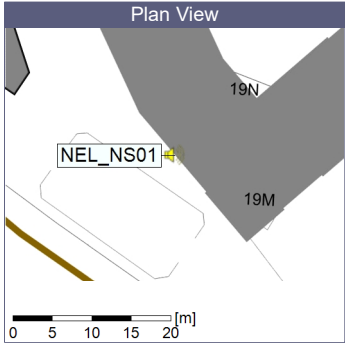

Noise Time Related Diagram

07/05/2022
08/05/2022

○ ○ ○ ○ NEL_NS01

Project: Kronos Sydhavnen
Construction: Ny Ellebjerg
Location: N-V

08/05/2022
09/05/2022

Noise Time Related Diagram

○○○ NEL_NS01

Remarks