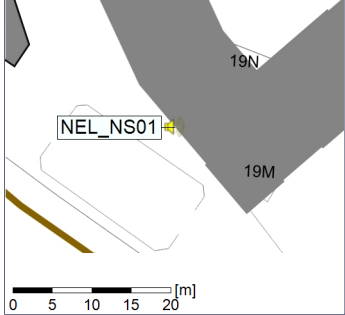

Project: Kronos Sydhavnen
Construction: Ny Ellebjerg
Location: N-V

04/05/2022
05/05/2022

Plan View