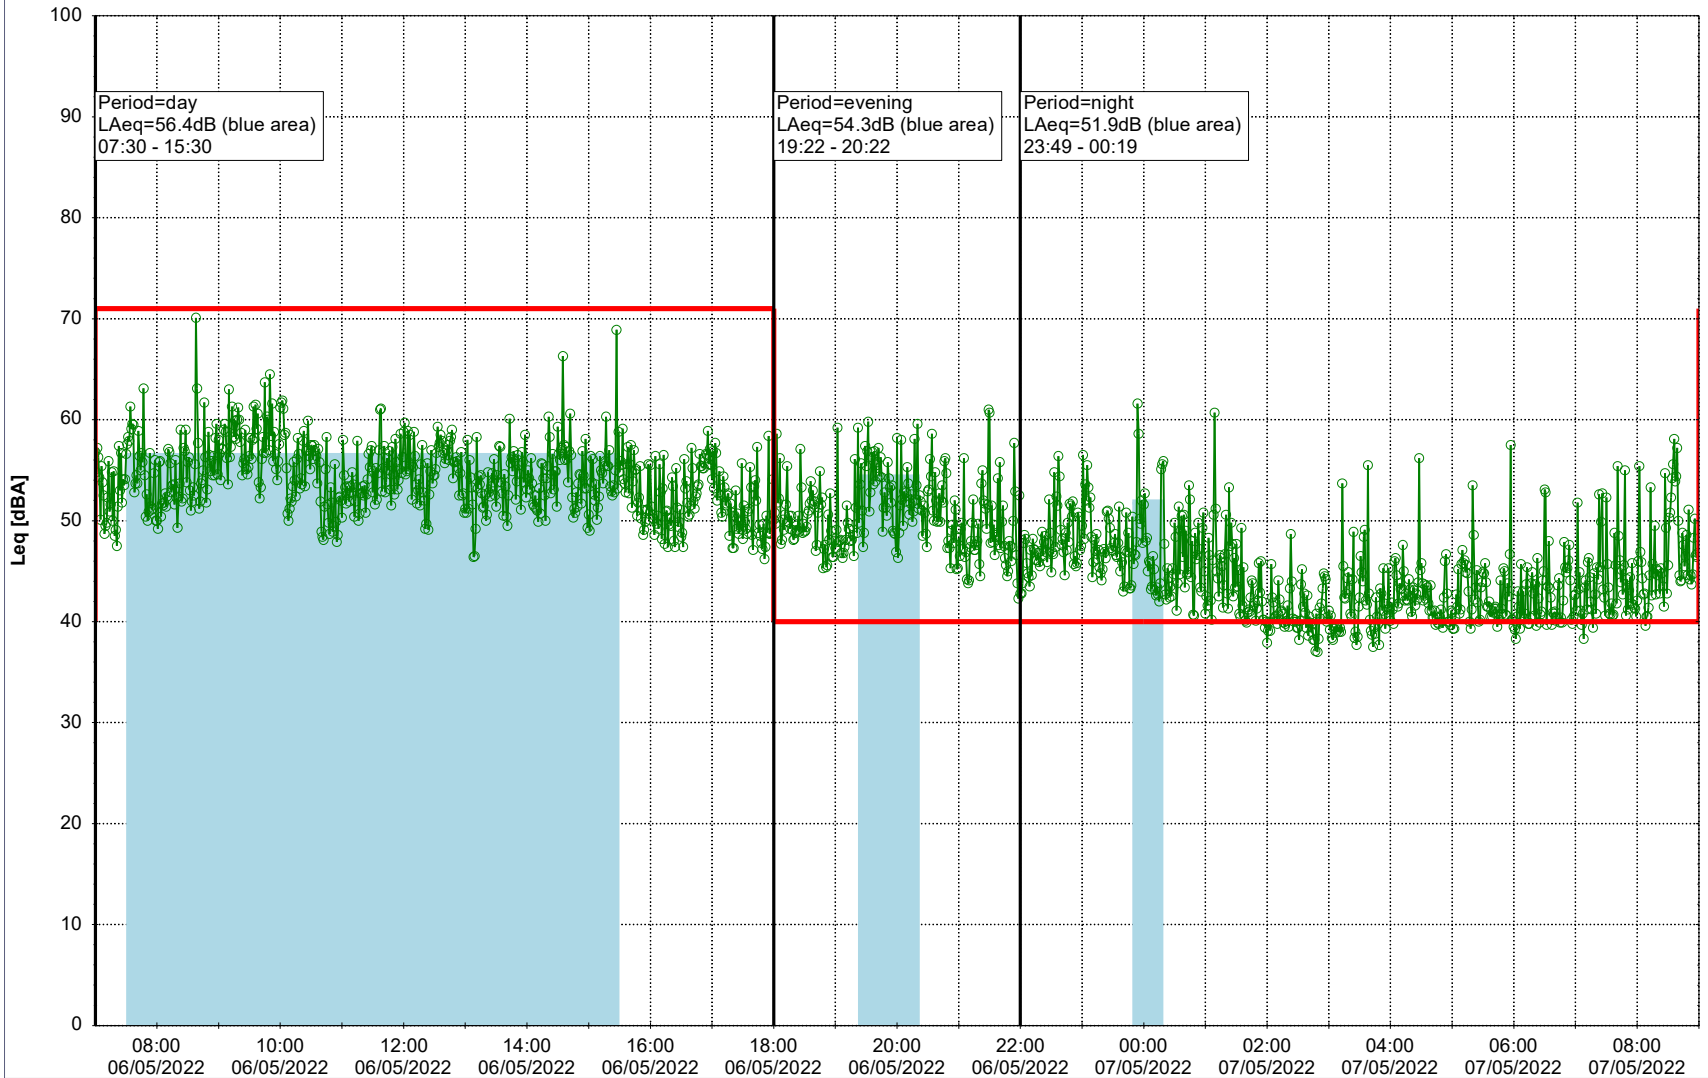

Plan View

Remarks

...

Noise Time Related Diagram

○○○ NEL_NS01

Project: Kronos Sydhavnen
Construction: Ny Ellebjerg
Location: N-V

Plan View

Remarks

...

Noise Time Related Diagram

06/05/2022
07/05/2022

○○○ NEL_NS01

Project: Kronos Sydhavnen
Construction: Ny Ellebjerg
Location: N-V

Plan View

Remarks

...

Noise Time Related Diagram

07/05/2022
08/05/2022

○ ○ ○ ○ NEL_NS01

Project: Kronos Sydhavnen
Construction: Ny Ellebjerg
Location: N-V

08/05/2022
09/05/2022

Noise Time Related Diagram

○○○ NEL_NS01

Remarks