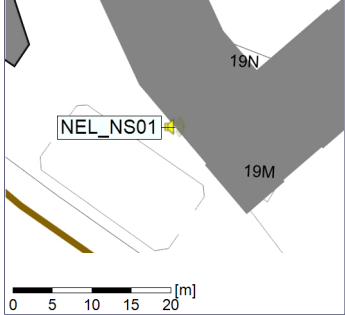

Project: Kronos Sydhavnen
Construction: Ny Ellebjerg
Location: N-V

Plan View

Remarks

...

Noise Time Related Diagram

02/05/2022

03/05/2022

○ NEL_NS01

Project: Kronos Sydhavnen
Construction: Ny Ellebjerg
Location: N-V

Plan View

Remarks

...

Noise Time Related Diagram

03/05/2022
04/05/2022

○○○ NEL_NS01

Project: Kronos Sydhavnen
Construction: Ny Ellebjerg
Location: N-V